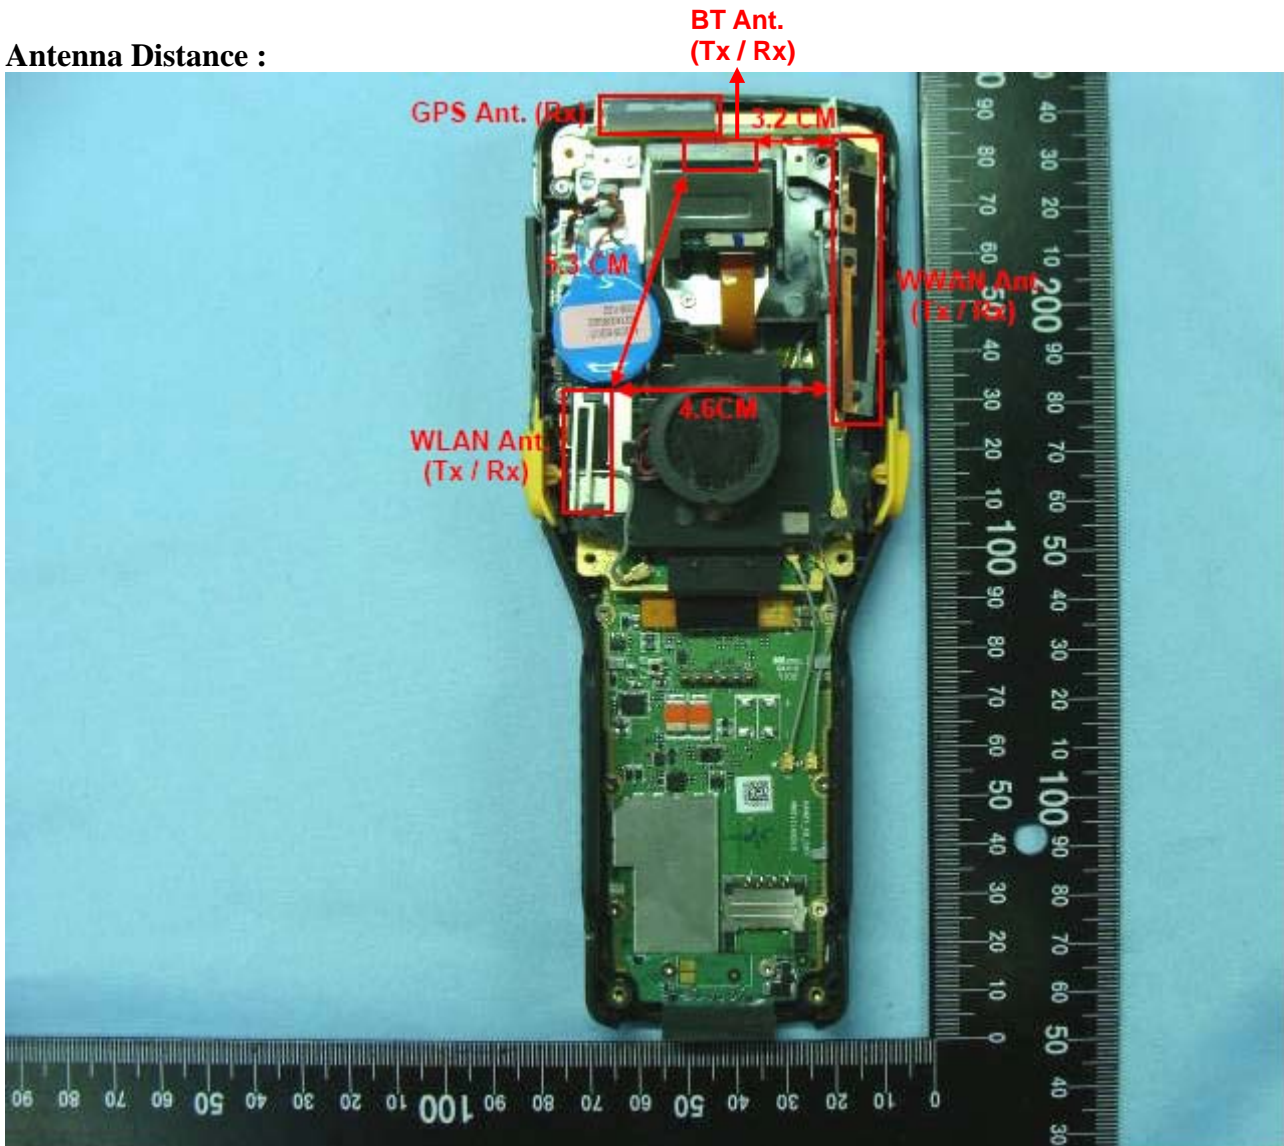

### Appendix D - Product Photos

Antenna Distance :

## Appendix E - Test Setup Photos

**Right Cheek**

**Right Tilted**

**Left Cheek**

**Left Tilted**

**Face with 1.5cm Gap**

**Bottom with 1.5cm Gap**