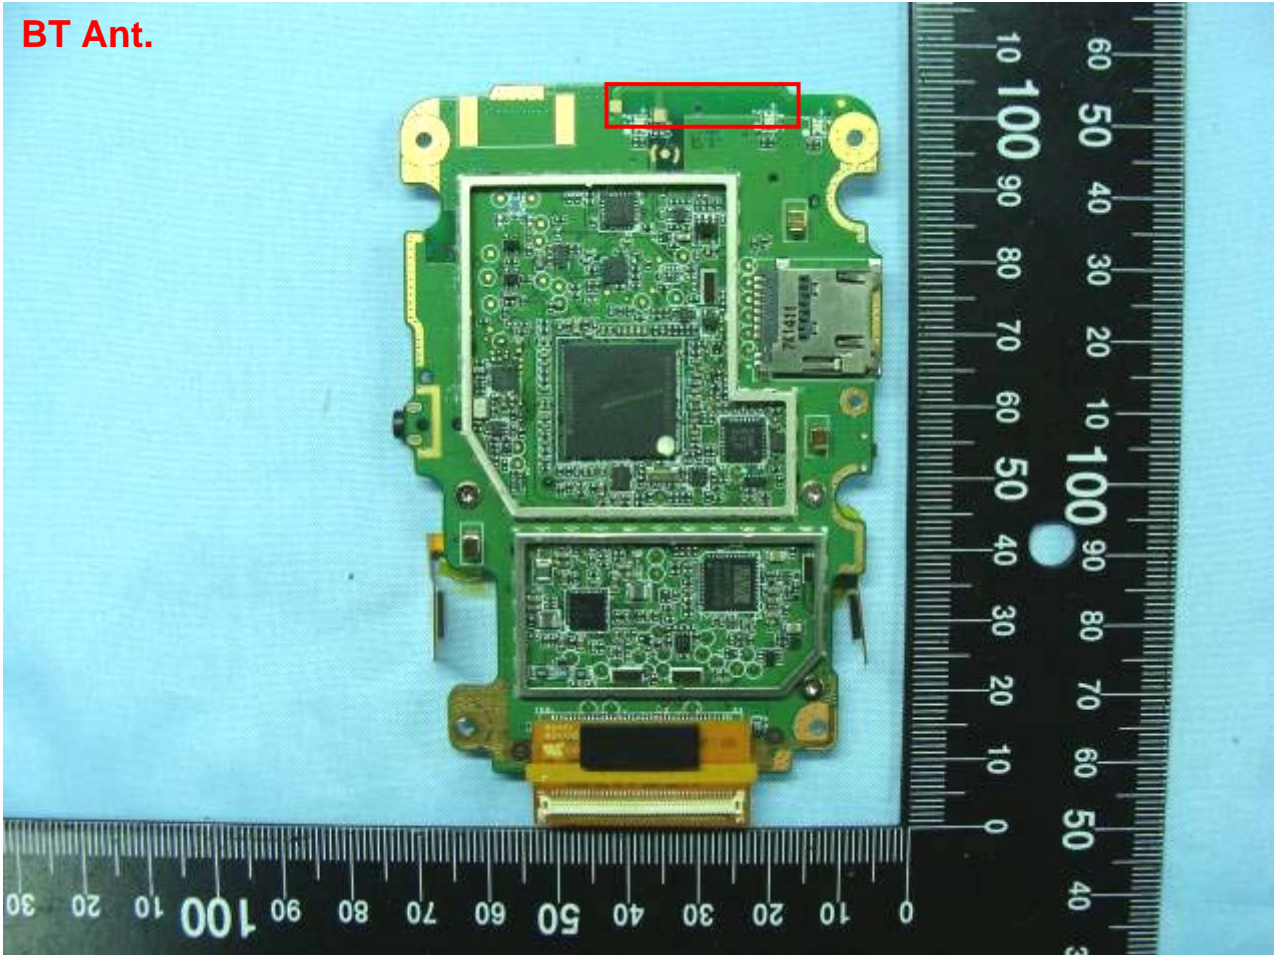

WWAN Ant.

Model Name: FR6076

Model Name: FR6076

Model Name: FR6076

BT Ant.

Model Name: FR6076

GPS Ant.

Model Name: FR6076