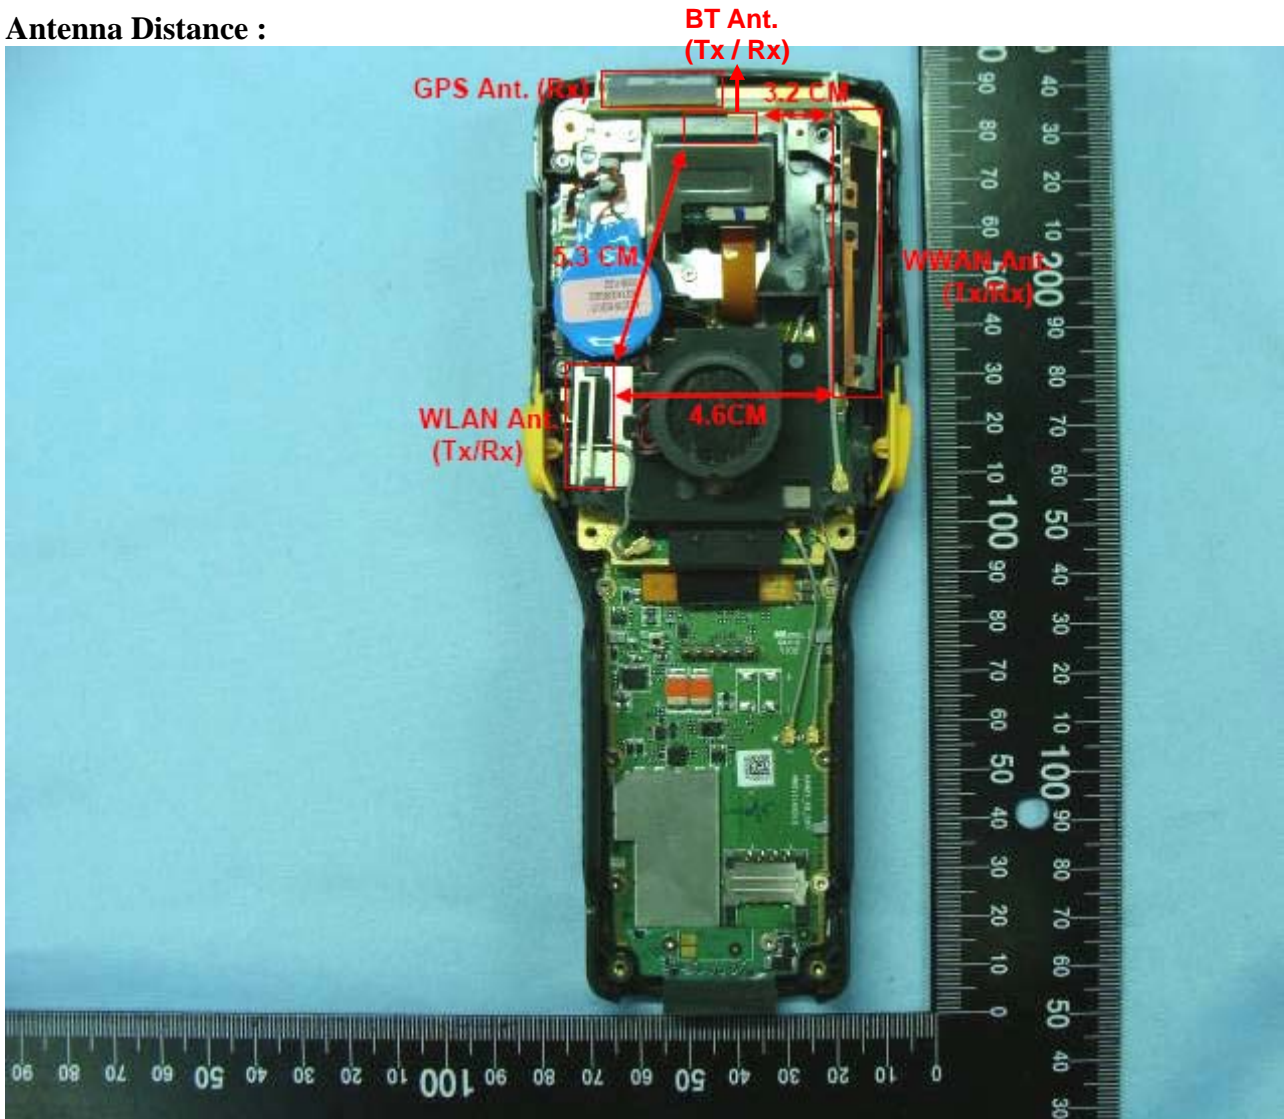

Appendix D - Product Photos

Antenna Distance :

Appendix E - Test Setup Photos

Right Cheek

Right Tilted

**Left Cheek****Left Tilted**

Face with 1.5cm Gap

Bottom with 1.5cm Gap