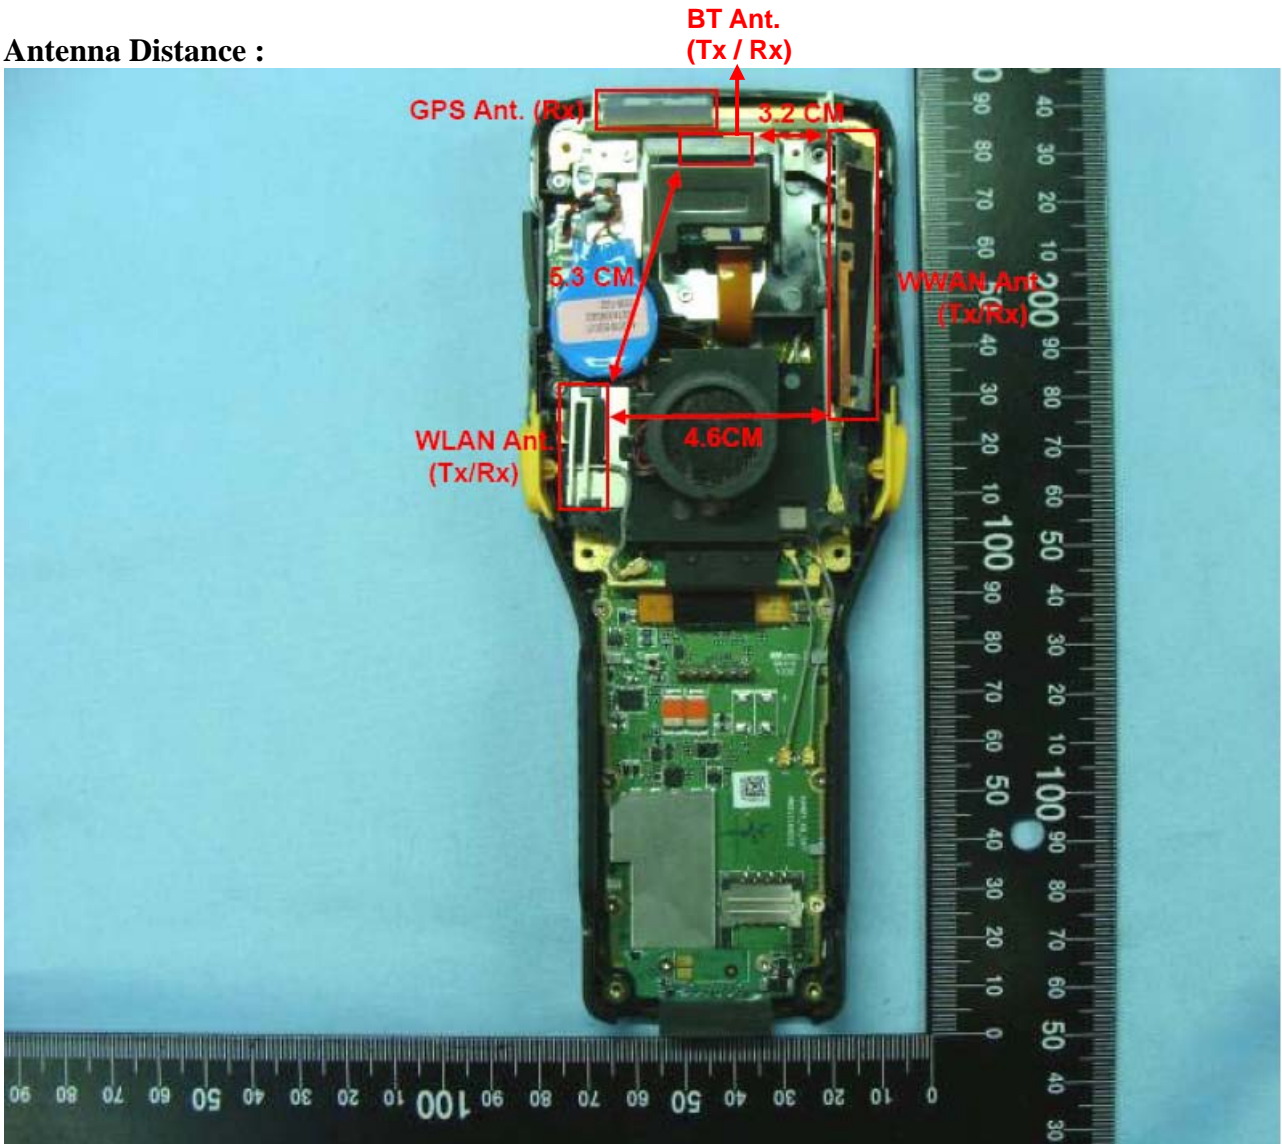

Appendix D - Product Photos

Antenna Distance :

## Appendix E - Test Setup Photos

**Right Cheek**

**Right Tilted**

**Left Cheek**

**Left Tilted**

**Face with 1.5cm Gap**

**Bottom with 1.5cm Gap**