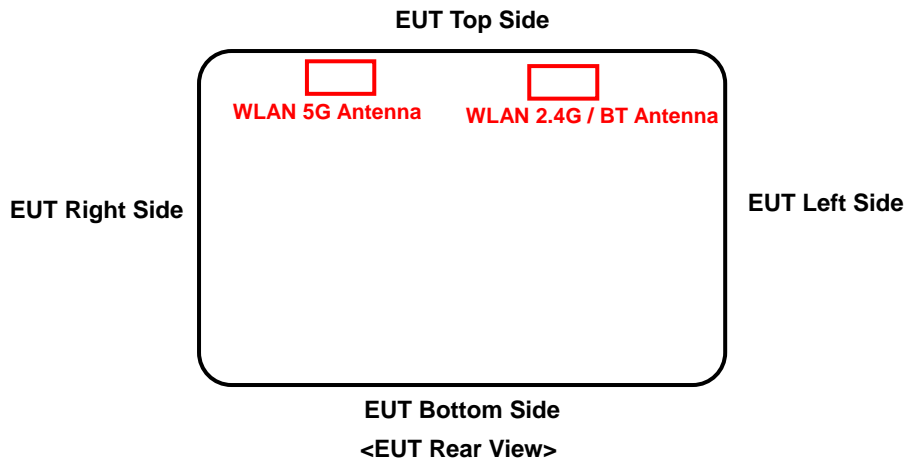

Appendix D. Photographs of EUT and Setup

<Photographs of EUT>

<Antenna Location>

The separation distance for antenna to edge:

Antenna	To Top Side (mm)	To Bottom Side (mm)	To Left Side (mm)	To Right Side (mm)
WLAN 2.4G / BT	8.15	192.86	71.65	154.64
WLAN 5G	6.55	194.37	177.357	82.2

FCC SAR Test Report

<Photographs of SAR Setup>

Front Face of EUT with 0 cm Gap