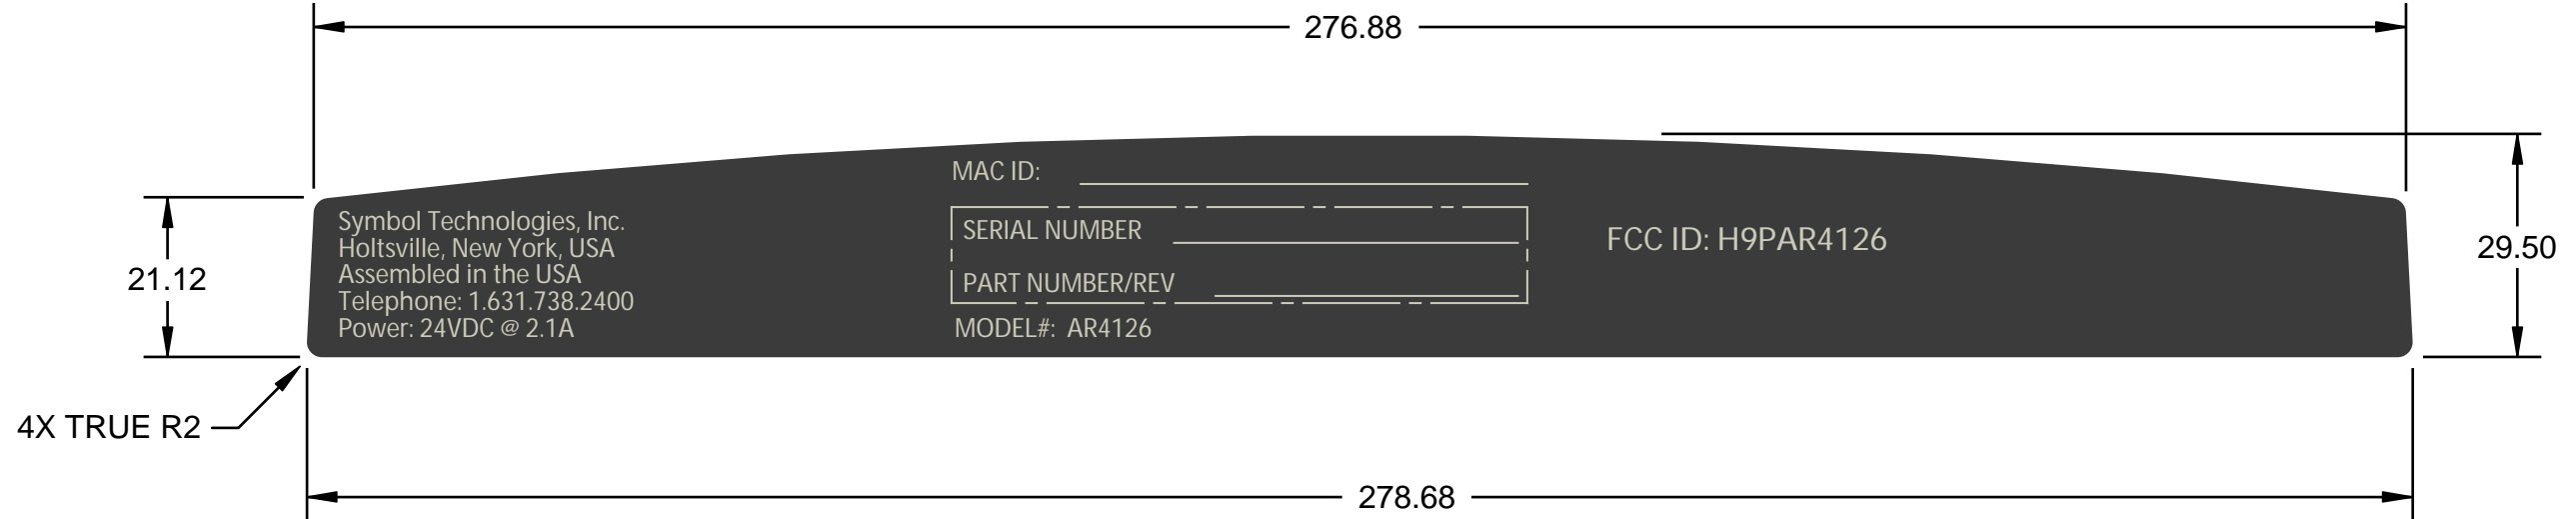

NOTES: UNLESS OTHERWISE SPECIFIED

- Stock: .010 inch thick Polycarbonate, Velvet/Matte, 94-V0, PSA backside.
- Finish: 3M#9667MP, .002" Thick.
- Artwork to be supplied by Symbol Technologies - Part Number 60-XXXXX-XX.
- Package items in accordance with STI general packaging spec #50-04100-013.
- Created in Illustrator v. 10.0
- Colors: White (flood for opacity),
Background to be Symbol DuraGray Max,
Copy to Symbol Cash White.
- Measurements: 278.68 mm wide x 29.50 mm high.

-  Dura Gray Max
-  Cash White

AX01

	TITLE ARTWORK, BACK, FCC, ADV RDR	DWN.	JAMES DOWSE	APPRV.	DATE
		SIZE	SCALE	DWG. NO.	REV.
		B	1/1	301527-001	SHT. 1 OF 1