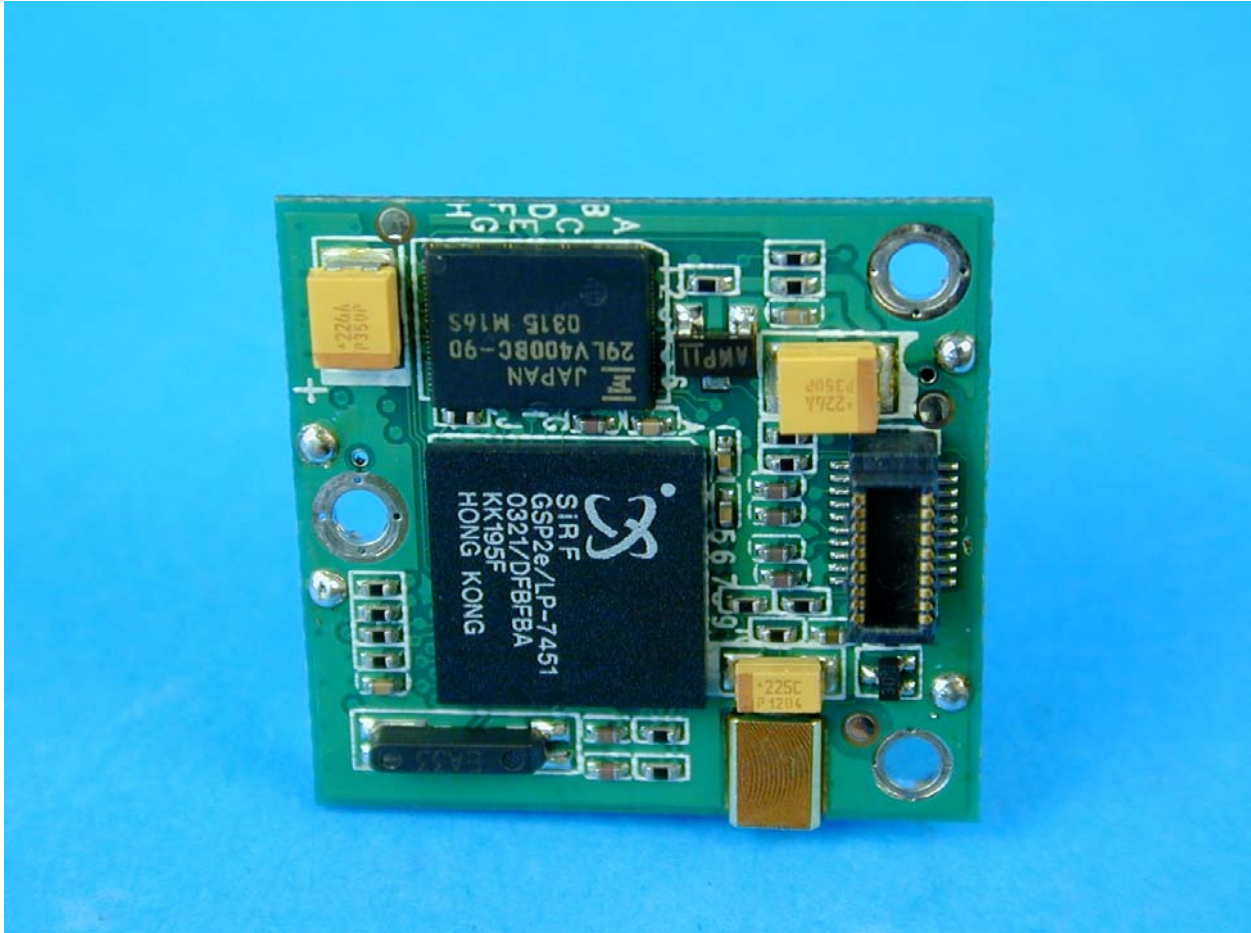

SYMBOL TECHNOLOGIES INC
4121GPRS HAND HELD DATA TERMINAL

PHOTOGRAPHS OF EQUIPMENT

Internal View 5

PHOTOGRAPHS OF EQUIPMENT

Internal View 6

PHOTOGRAPHS OF EQUIPMENT

Internal View 7

PHOTOGRAPHS OF EQUIPMENT