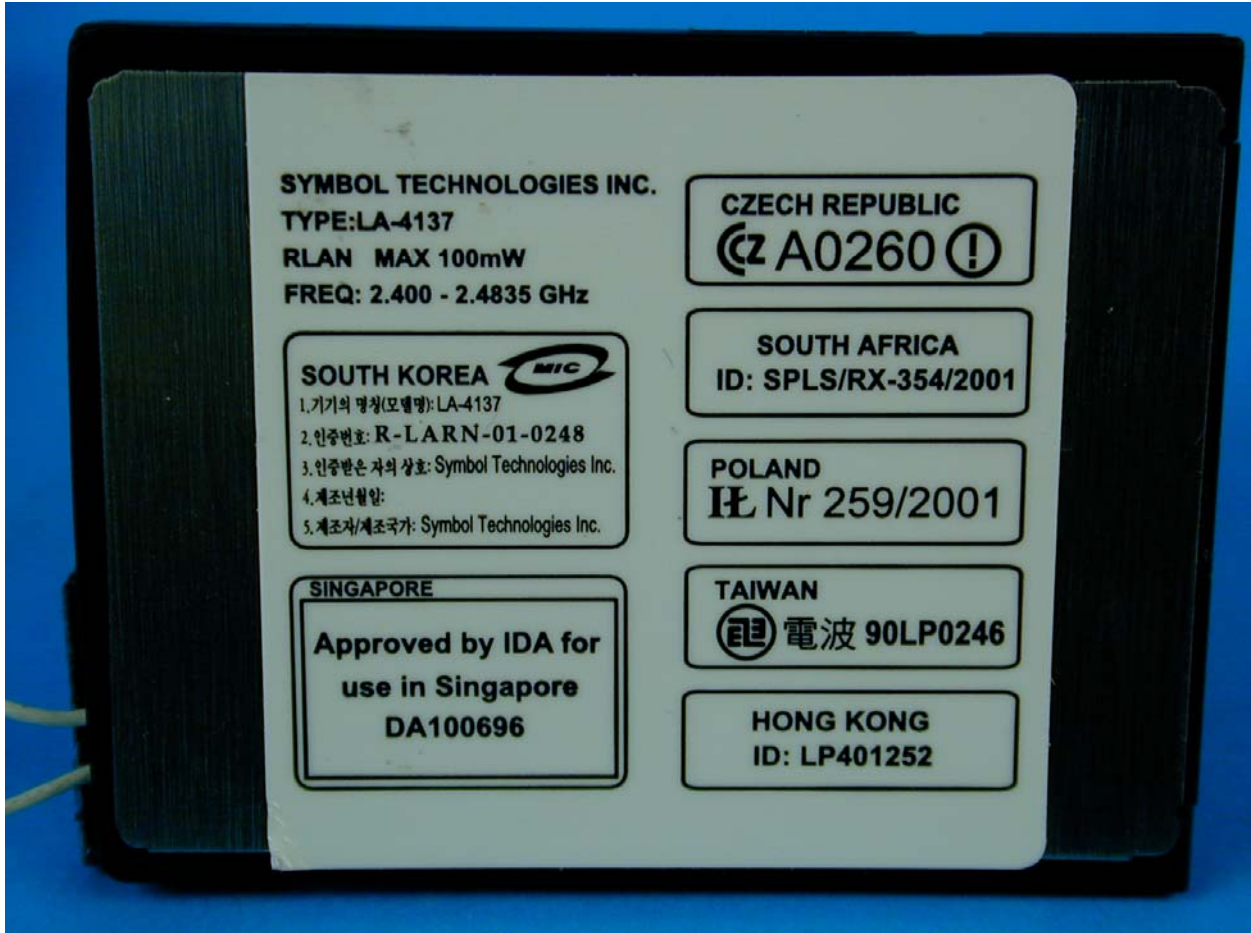

Internal View 9

PHOTOGRAPHS OF EQUIPMENT