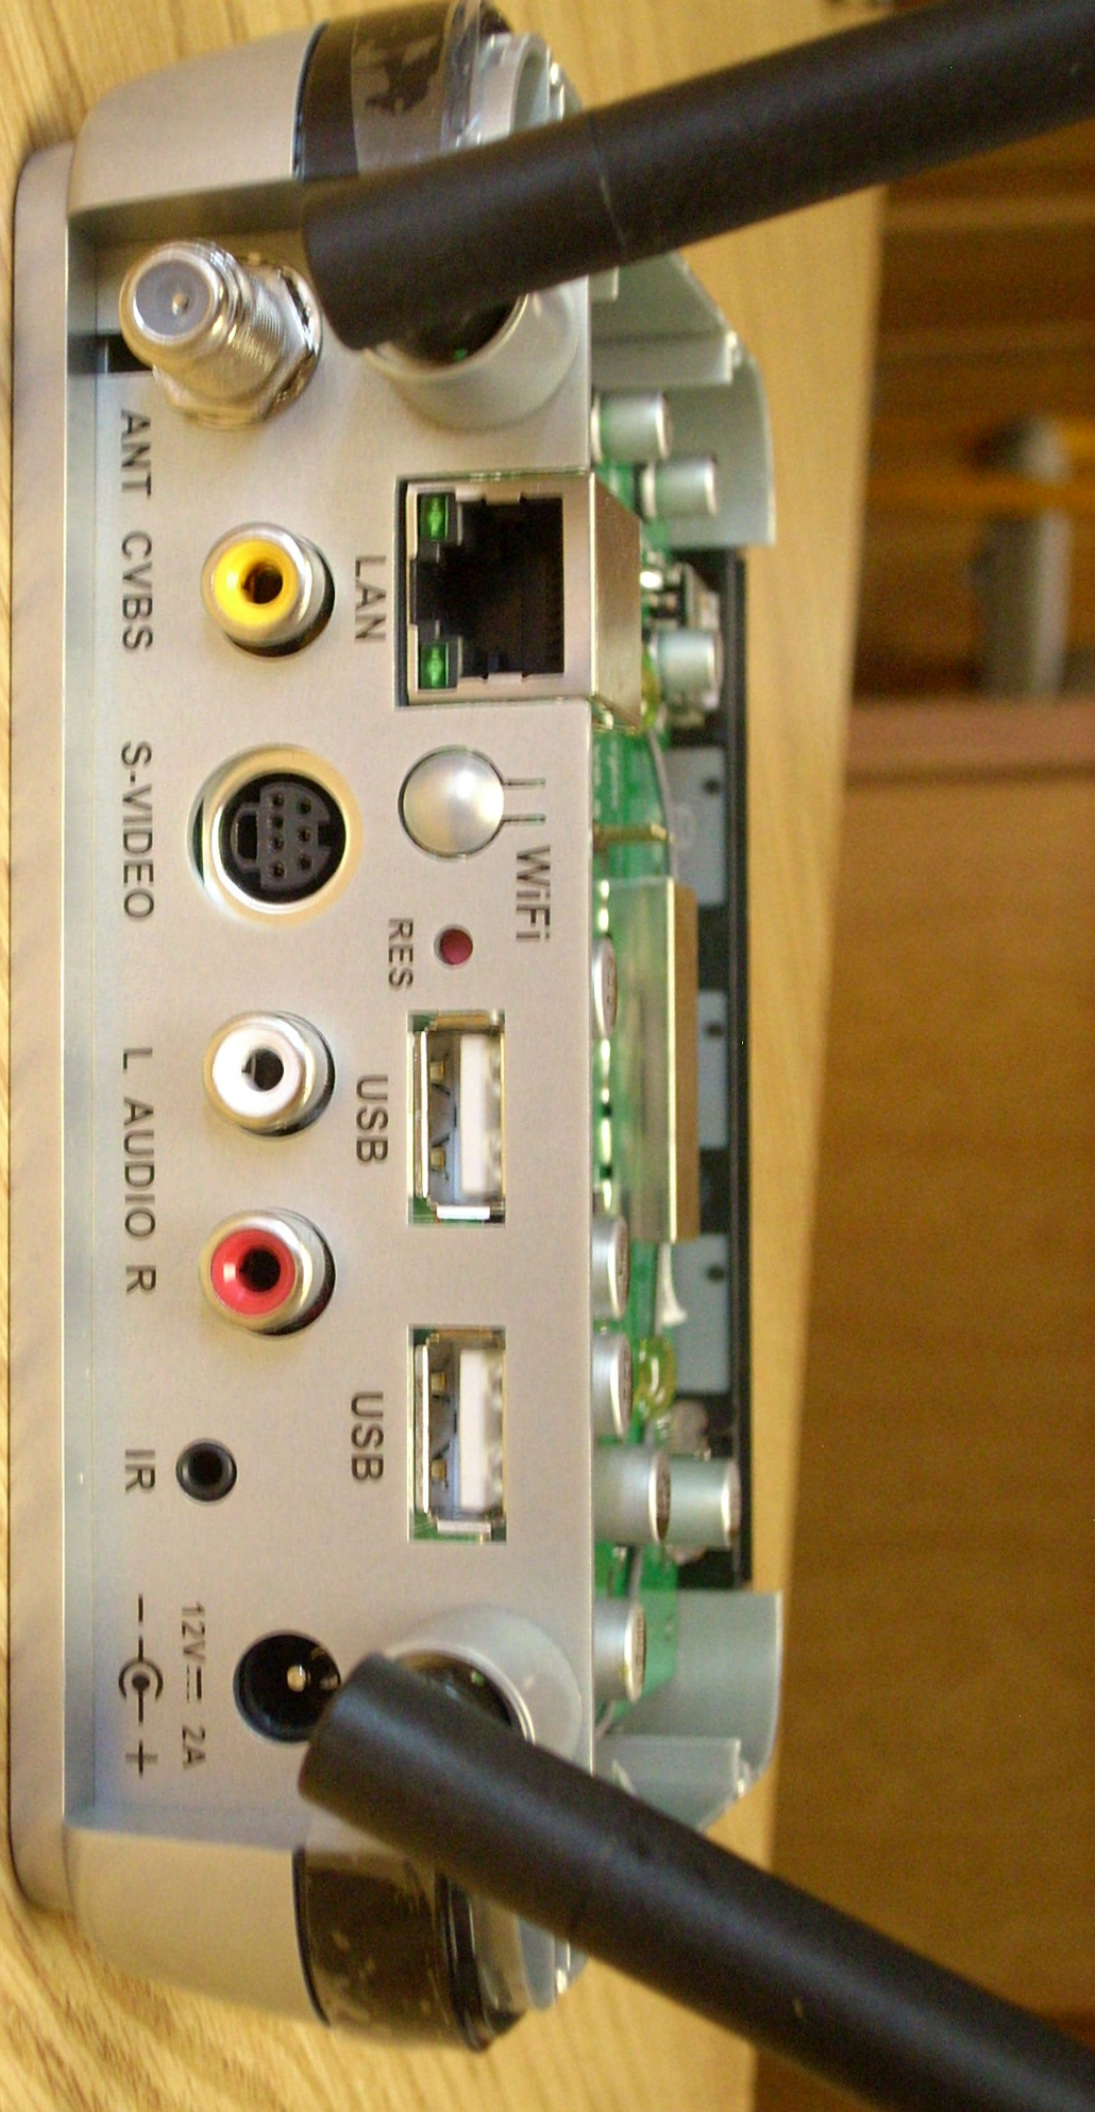

Model: WRT54GL
Serial #: 123456789
Firmware: 1.0.2
MAC Address: 00:0C:8C:00:00:00
IP Address: 192.168.1.1
Default Username: admin
Default Password: admin

Hauppauge **BROADWAY**
ATSC / Clear QAM / NTSC
8241-01176-01
Copyright 2011 PCTV Systems S.3 v.1. Designed in Germany
M17000XA LAN: 000DFE7B4C8C
WiFi: 000DFE7B4C8D
For initial setup type in your webbrowser: <http://distan.tv>
Made in China

Client: Hauppauge
Model: Broadway
Date: Sept 9, 11

Sample #: 2
Box #: 05016
Location: Shed

Client: Hauptgauge Sample #: 2
Model: Broadway Box #: 05016
Date: Sept 9, 11 Location: Shed

ANT

CVBS

S-VIDEO

L AUDIO