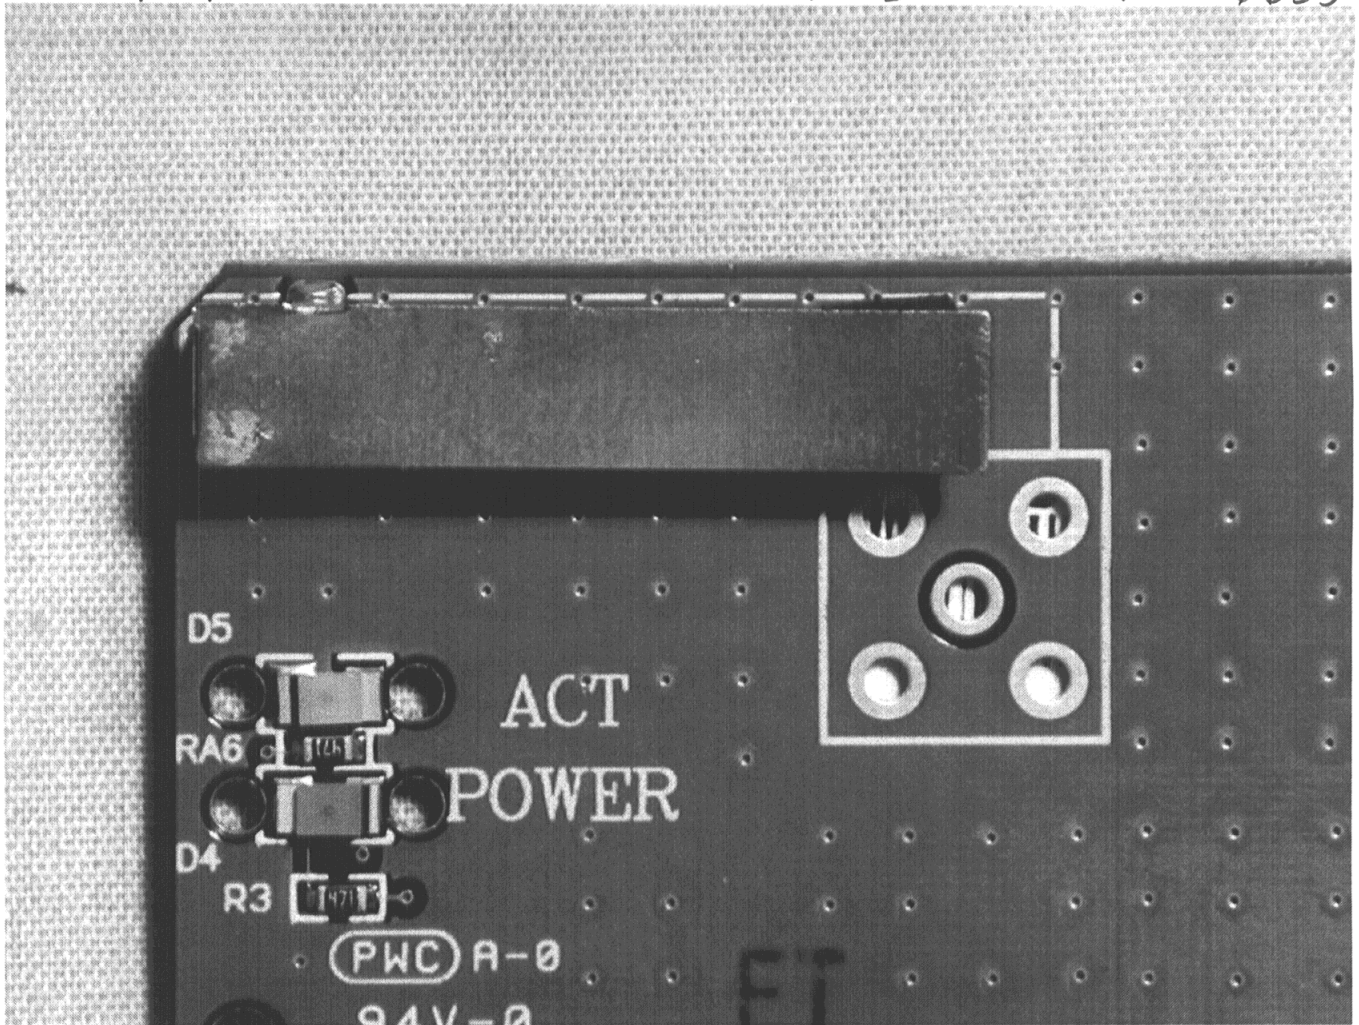

EA97641

FCC ID: H8NWLC010053

VIEW OF INTERNAL ANTENNA WITH 1.5 dBi GAIN