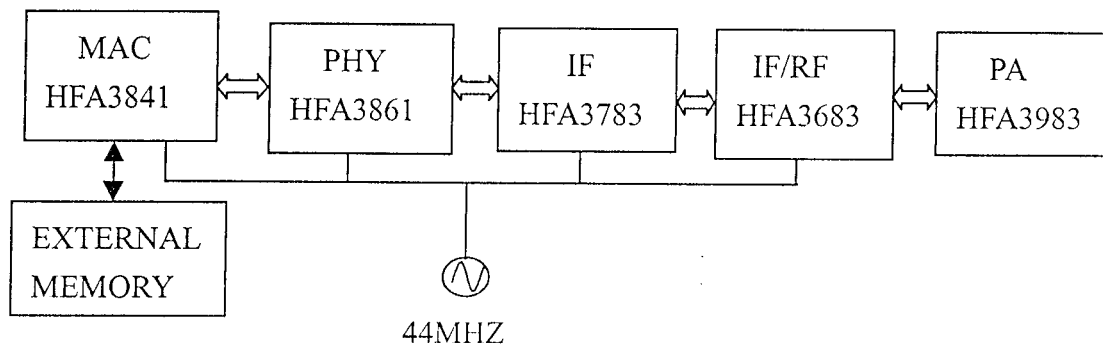

FCC ID: H8NWLC010D53

## Block Diagram

11 CW DSS TX/RX

2400 ~ 2483.5 MHz

Part 15.247

- MAC Controller (HFA3841)
  - ⇒ To support MAC protocol of IEEE 802.11 standards
  - ⇒ To support the interface of PC Card standard (PCMCIA V2.1)
- External Memory
  - ⇒ Volatile memory: 128k\*8\*2 SRAM
  - ⇒ Non-volatile memory: 128k\*8 Flash
- PHY Transceiver (HFA3861)
  - ⇒ Direct Sequence Spread Spectrum Baseband Processor
- IF (HFA3783)
  - ⇒ I/Q Channel Modulation and Demodulation
- IF/RF (HFA3683)
  - ⇒ LNA and Mixer
- PA (HFA3983)