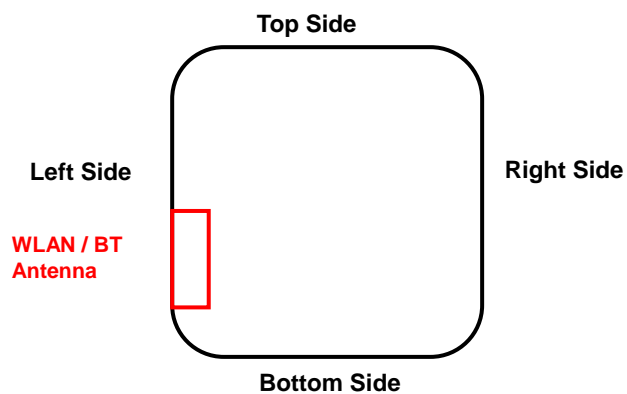

Appendix D. Photographs of EUT and Setup

<Photographs of EUT>

<Antenna Location>

<EUT Front View>

The separation distance for antenna to edge:

Antenna	To Top Side (mm)	To Bottom Side (mm)	To Left Side (mm)	To Right Side (mm)
WLAN / BT	29.5	4.78	0	43.63

<Photographs of SAR Setup>