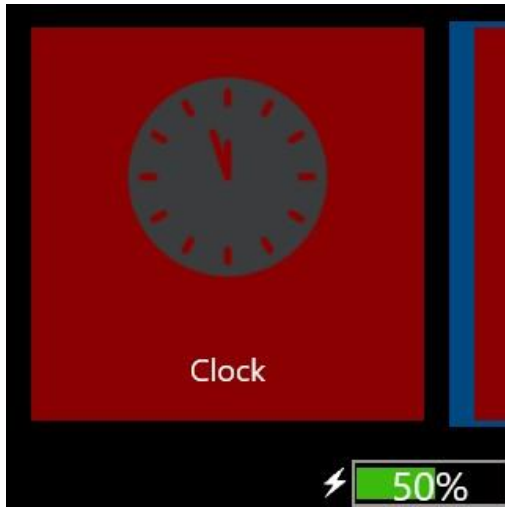

Power on the device ,the first APP is Clock, and Slide the screen to Information APP

Click it

Diameter of Certificate Mark: 5mm