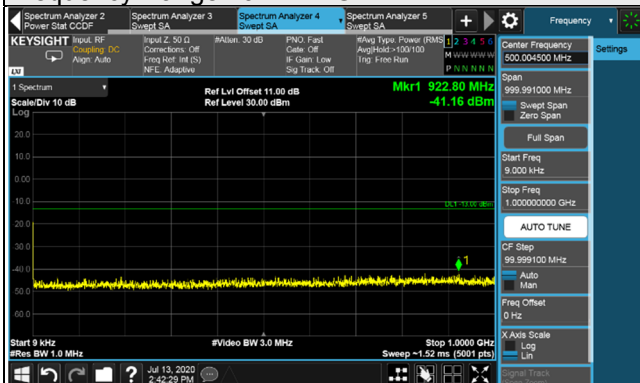

Frequency Range : 1GHz~26.5GHz

*The 9kHz signal over the limit is from Spectrum.

LTE Band 4 NB-IoT Guard band / Channel Bandwidth: 15MHz

Channel 2025

Frequency Range : 9kHz~1GHz

Frequency Range : 1GHz~26.5GHz

Channel 2175

Frequency Range : 9kHz~1GHz

Frequency Range : 1GHz~26.5GHz

Channel 2325

Frequency Range : 9kHz~1GHz

Frequency Range : 1GHz~26.5GHz

*The 9kHz signal over the limit is from Spectrum.