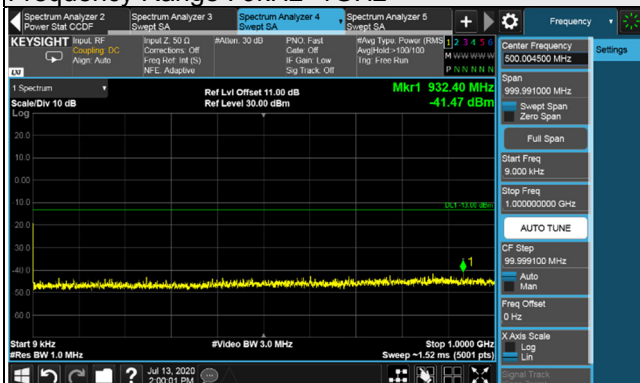

Channel 2175

Frequency Range : 9kHz~1GHz