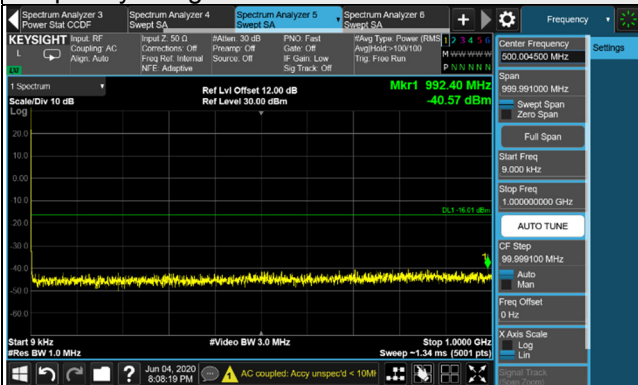

LTE Band 4 / Chain 1 / Channel Bandwidth: 15MHz
Channel 2025

Frequency Range : 9kHz~1GHz

Frequency Range : 1GHz~26.5GHz

Channel 2175

Frequency Range : 9kHz~1GHz

Frequency Range : 1GHz~26.5GHz

Channel 2325

Frequency Range : 9kHz~1GHz

Frequency Range : 1GHz~26.5GHz

*The 9kHz signal over the limit is from Spectrum.

LTE Band 4 / Chain 1 / Channel Bandwidth: 20MHz

Channel 2050

Frequency Range : 9kHz~1GHz

Frequency Range : 1GHz~26.5GHz

Channel 2175

Frequency Range : 9kHz~1GHz

Frequency Range : 1GHz~26.5GHz

Channel 2300

Frequency Range : 9kHz~1GHz

Frequency Range : 1GHz~26.5GHz

LTE Band 4 NB-IoT Guard band

Signal at lower (Fixed on chain 0)

LTE Band 4 NB-IoT Guard band / Channel Bandwidth: 10MHz