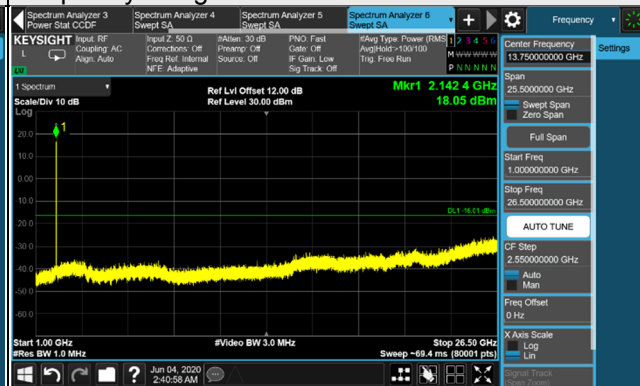

Frequency Range : 1GHz~26.5GHz

*The 9kHz signal over the limit is from Spectrum.

LTE Band 4 / Chain 1 / Channel Bandwidth: 20MHz

Channel 2050

Frequency Range : 9kHz~1GHz

Frequency Range : 1GHz~26.5GHz

Channel 2175

Frequency Range : 9kHz~1GHz

Frequency Range : 1GHz~26.5GHz

Channel 2300

Frequency Range : 9kHz~1GHz

Frequency Range : 1GHz~26.5GHz

LTE Band 4 NB-IoT Guard band

Signal at lower (Fixed on chain 0)

LTE Band 4 NB-IoT Guard band / Channel Bandwidth: 10MHz

Frequency Range : 1GHz~26.5GHz

*The 9kHz signal over the limit is from Spectrum.

LTE Band 4 NB-IoT Guard band / Channel Bandwidth: 15MHz

Channel 2025

Frequency Range : 9kHz~1GHz

Frequency Range : 1GHz~26.5GHz