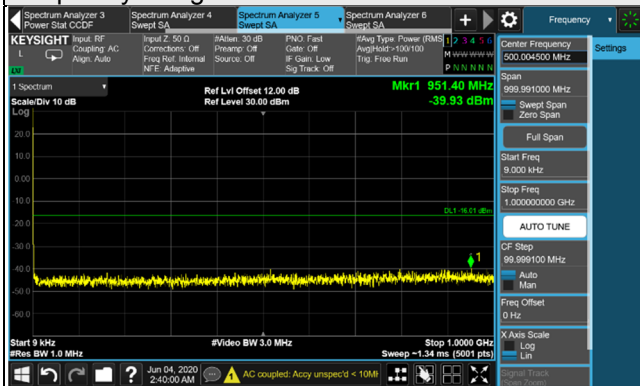

Frequency Range : 9kHz~1GHz

Frequency Range : 1GHz~26.5GHz

Channel 2300

Frequency Range : 9kHz~1GHz

Frequency Range : 1GHz~26.5GHz

LTE Band 4 NB-IoT Guard band

Signal at lower (Fixed on chain 0)

LTE Band 4 NB-IoT Guard band / Channel Bandwidth: 10MHz