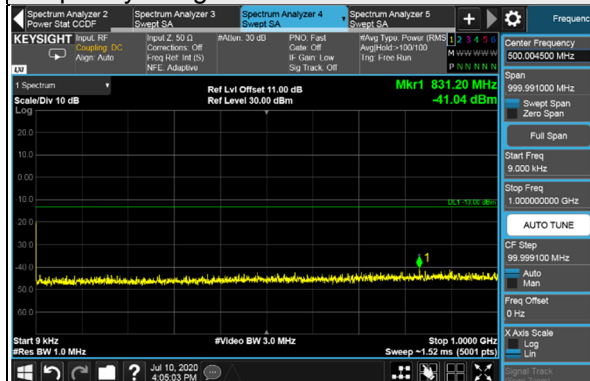

LTE Band 4 NB-IoT Guard band

Signal at lower (Fixed on chain 0)

LTE Band 4 NB-IoT Guard band / Channel Bandwidth: 10MHz

Channel 2000

Frequency Range : 9kHz~1GHz