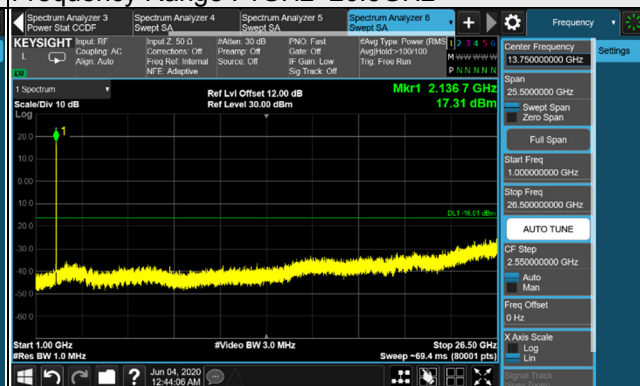

Frequency Range : 1GHz~26.5GHz

*The 9kHz signal over the limit is from Spectrum.

LTE Band 4 / Chain 1 / Channel Bandwidth: 20MHz

Channel 2050

Frequency Range : 9kHz~1GHz

Frequency Range : 1GHz~26.5GHz

Channel 2175

Frequency Range : 9kHz~1GHz

Frequency Range : 1GHz~26.5GHz

Channel 2300

Frequency Range : 9kHz~1GHz

Frequency Range : 1GHz~26.5GHz

LTE Band 4 NB-IoT Guard band

Signal at lower (Fixed on chain 0)

LTE Band 4 NB-IoT Guard band / Channel Bandwidth: 10MHz