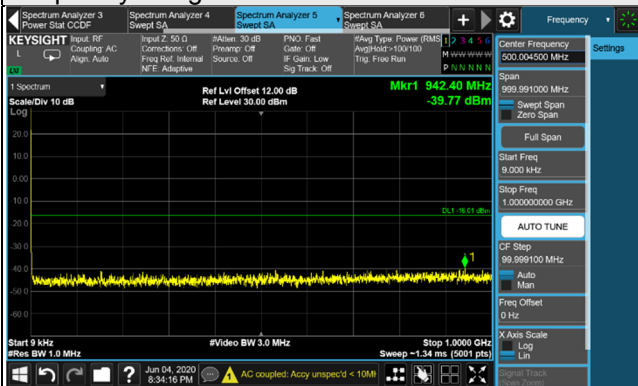

LTE Band 4 / Chain 1 / Channel Bandwidth: 15MHz
Channel 2025

Frequency Range : 9kHz~1GHz

Frequency Range : 1GHz~26.5GHz

Channel 2175

Frequency Range : 9kHz~1GHz

Frequency Range : 1GHz~26.5GHz

Channel 2325

Frequency Range : 9kHz~1GHz

Frequency Range : 1GHz~26.5GHz

*The 9kHz signal over the limit is from Spectrum.

LTE Band 4 / Chain 1 / Channel Bandwidth: 20MHz

Channel 2050

Frequency Range : 9kHz~1GHz

Frequency Range : 1GHz~26.5GHz

Channel 2175

Frequency Range : 9kHz~1GHz

Frequency Range : 1GHz~26.5GHz

Channel 2300

Frequency Range : 9kHz~1GHz

Frequency Range : 1GHz~26.5GHz

LTE Band 4 NB-IoT Guard band

Signal at lower (Fixed on chain 0)

LTE Band 4 NB-IoT Guard band / Channel Bandwidth: 10MHz