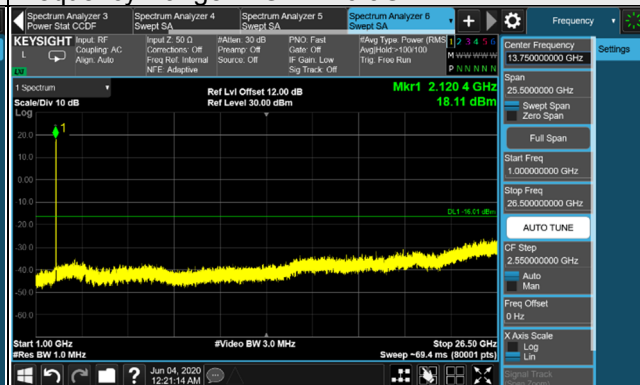

Frequency Range : 1GHz~26.5GHz

*The 9kHz signal over the limit is from Spectrum.

LTE Band 4 / Chain 1 / Channel Bandwidth: 20MHz

Channel 2050

Frequency Range : 9kHz~1GHz

Frequency Range : 1GHz~26.5GHz

Channel 2175

Frequency Range : 9kHz~1GHz

Frequency Range : 1GHz~26.5GHz

Channel 2300

Frequency Range : 9kHz~1GHz

Frequency Range : 1GHz~26.5GHz

LTE Band 4 NB-IoT Guard band

Signal at lower (Fixed on chain 0)

LTE Band 4 NB-IoT Guard band / Channel Bandwidth: 10MHz