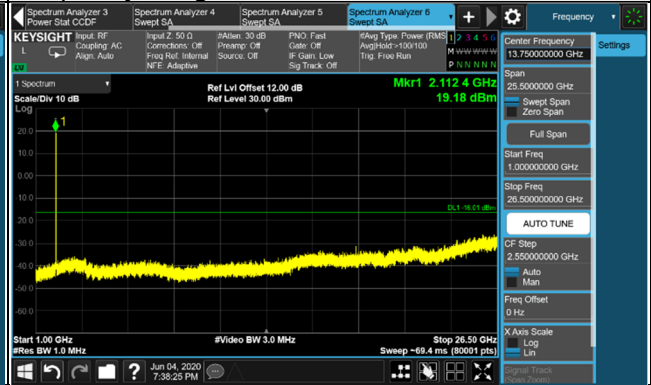

LTE Band 4 / Chain 1 / Channel Bandwidth: 15MHz
Channel 2025

Frequency Range : 9kHz~1GHz

Frequency Range : 1GHz~26.5GHz

Channel 2175

Frequency Range : 9kHz~1GHz

Frequency Range : 1GHz~26.5GHz

Channel 2325

Frequency Range : 9kHz~1GHz

Frequency Range : 1GHz~26.5GHz

*The 9kHz signal over the limit is from Spectrum.

LTE Band 4 / Chain 1 / Channel Bandwidth: 20MHz

Channel 2050

Frequency Range : 9kHz~1GHz

Frequency Range : 1GHz~26.5GHz

Channel 2175

Frequency Range : 9kHz~1GHz

Frequency Range : 1GHz~26.5GHz

Channel 2300

Frequency Range : 9kHz~1GHz

Frequency Range : 1GHz~26.5GHz

LTE Band 4 NB-IoT Guard band

Signal at lower (Fixed on chain 0)

LTE Band 4 NB-IoT Guard band / Channel Bandwidth: 10MHz