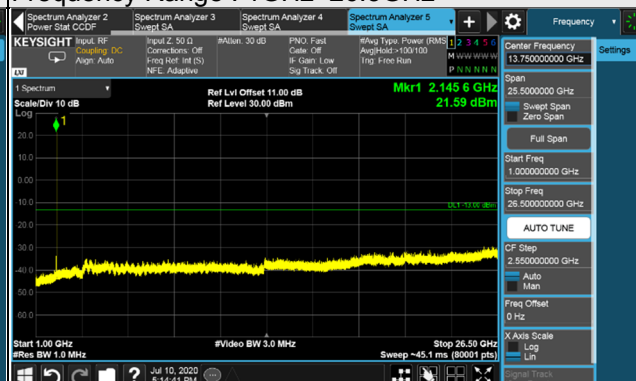

Frequency Range : 9kHz~1GHz

Frequency Range : 1GHz~26.5GHz

Channel 2300

Frequency Range : 9kHz~1GHz

Frequency Range : 1GHz~26.5GHz

LTE Band 4 NB-IoT Guard band

Signal at lower (Fixed on chain 0)

LTE Band 4 NB-IoT Guard band / Channel Bandwidth: 10MHz

Channel 2000

Frequency Range : 9kHz~1GHz

Frequency Range : 1GHz~26.5GHz

Channel 2175

Frequency Range : 9kHz~1GHz

Frequency Range : 1GHz~26.5GHz

Channel 2350

Frequency Range : 9kHz~1GHz

Frequency Range : 1GHz~26.5GHz

*The 9kHz signal over the limit is from Spectrum.

LTE Band 4 NB-IoT Guard band / Channel Bandwidth: 15MHz

Channel 2025

Frequency Range : 9kHz~1GHz

Frequency Range : 1GHz~26.5GHz