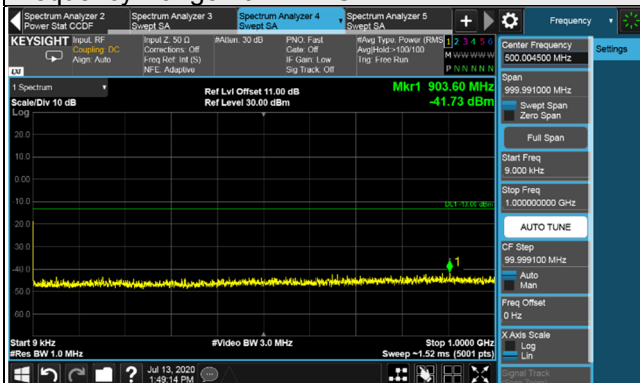

Frequency Range : 1GHz~26.5GHz

*The 9kHz signal over the limit is from Spectrum.

LTE Band 4 NB-IoT Guard band / Channel Bandwidth: 15MHz

Channel 2025

Frequency Range : 9kHz~1GHz

Frequency Range : 1GHz~26.5GHz