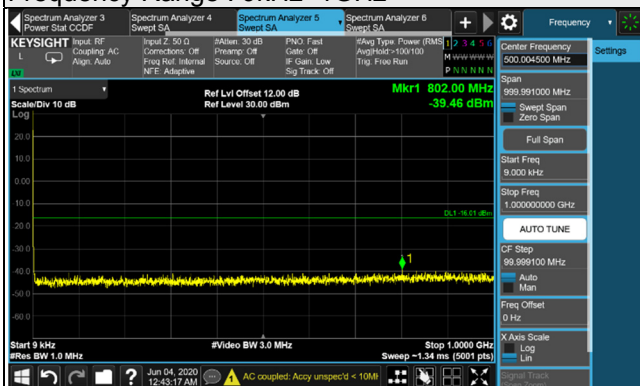

Frequency Range : 1GHz~26.5GHz

*The 9kHz signal over the limit is from Spectrum.

LTE Band 4 / Chain 1 / Channel Bandwidth: 20MHz

Channel 2050

Frequency Range : 9kHz~1GHz

Frequency Range : 1GHz~26.5GHz

Channel 2175

Frequency Range : 9kHz~1GHz

Frequency Range : 1GHz~26.5GHz

Channel 2300

Frequency Range : 9kHz~1GHz

Frequency Range : 1GHz~26.5GHz

LTE Band 4 NB-IoT Guard band

Signal at lower (Fixed on chain 0)

LTE Band 4 NB-IoT Guard band / Channel Bandwidth: 10MHz