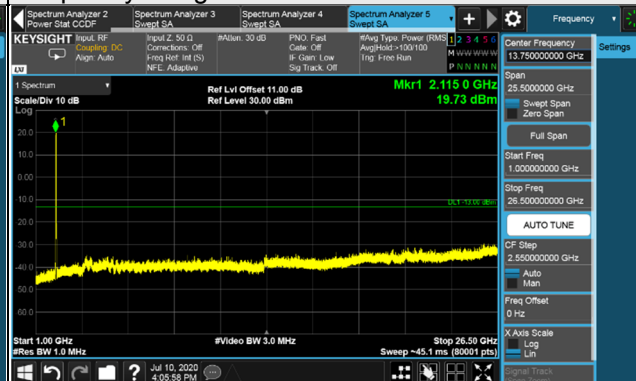

Frequency Range : 1GHz~26.5GHz