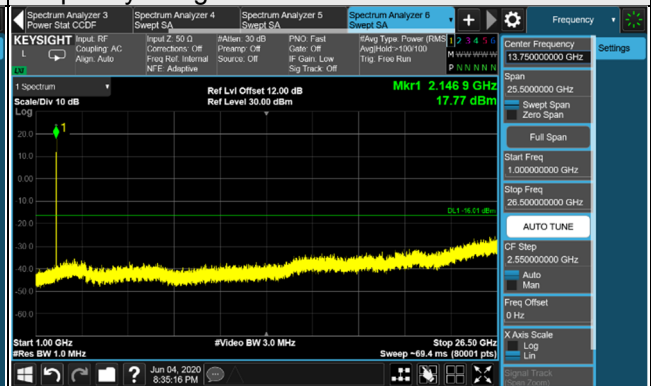

LTE Band 4 / Chain 1 / Channel Bandwidth: 15MHz
Channel 2025

Frequency Range : 9kHz~1GHz

Frequency Range : 1GHz~26.5GHz

Channel 2175

Frequency Range : 9kHz~1GHz

Frequency Range : 1GHz~26.5GHz

Channel 2325

Frequency Range : 9kHz~1GHz

Frequency Range : 1GHz~26.5GHz

*The 9kHz signal over the limit is from Spectrum.

LTE Band 4 / Chain 1 / Channel Bandwidth: 20MHz

Channel 2050

Frequency Range : 9kHz~1GHz

Frequency Range : 1GHz~26.5GHz

Channel 2175

Frequency Range : 9kHz~1GHz

Frequency Range : 1GHz~26.5GHz

Channel 2300

Frequency Range : 9kHz~1GHz

Frequency Range : 1GHz~26.5GHz

LTE Band 4 NB-IoT Guard band

Signal at lower (Fixed on chain 0)

LTE Band 4 NB-IoT Guard band / Channel Bandwidth: 10MHz