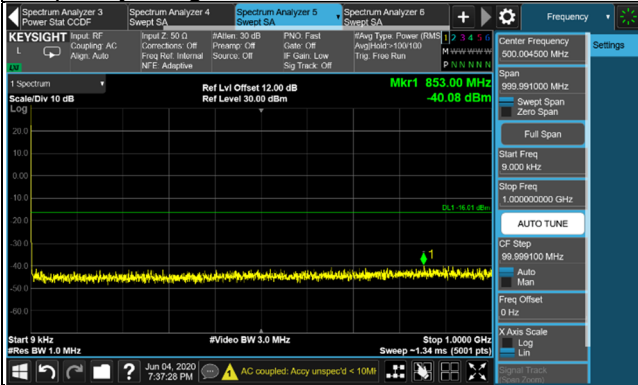

LTE Band 4 / Chain 1 / Channel Bandwidth: 15MHz
Channel 2025

Frequency Range : 9kHz~1GHz

Frequency Range : 1GHz~26.5GHz

Channel 2175

Frequency Range : 9kHz~1GHz

Frequency Range : 1GHz~26.5GHz

Channel 2325

Frequency Range : 9kHz~1GHz

Frequency Range : 1GHz~26.5GHz

*The 9kHz signal over the limit is from Spectrum.

LTE Band 4 / Chain 1 / Channel Bandwidth: 20MHz

Channel 2050

Frequency Range : 9kHz~1GHz

Frequency Range : 1GHz~26.5GHz

Channel 2175

Frequency Range : 9kHz~1GHz

Frequency Range : 1GHz~26.5GHz

Channel 2300

Frequency Range : 9kHz~1GHz

Frequency Range : 1GHz~26.5GHz

LTE Band 4 NB-IoT Guard band

Signal at lower (Fixed on chain 0)

LTE Band 4 NB-IoT Guard band / Channel Bandwidth: 10MHz