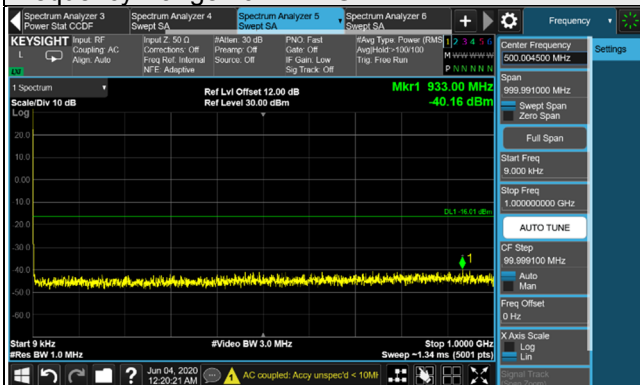

Frequency Range : 1GHz~26.5GHz

*The 9kHz signal over the limit is from Spectrum.

LTE Band 4 / Chain 1 / Channel Bandwidth: 20MHz

Channel 2050

Frequency Range : 9kHz~1GHz

Frequency Range : 1GHz~26.5GHz

Channel 2175

Frequency Range : 9kHz~1GHz

Frequency Range : 1GHz~26.5GHz

Channel 2300

Frequency Range : 9kHz~1GHz

Frequency Range : 1GHz~26.5GHz

LTE Band 4 NB-IoT Guard band

Signal at lower (Fixed on chain 0)

LTE Band 4 NB-IoT Guard band / Channel Bandwidth: 10MHz