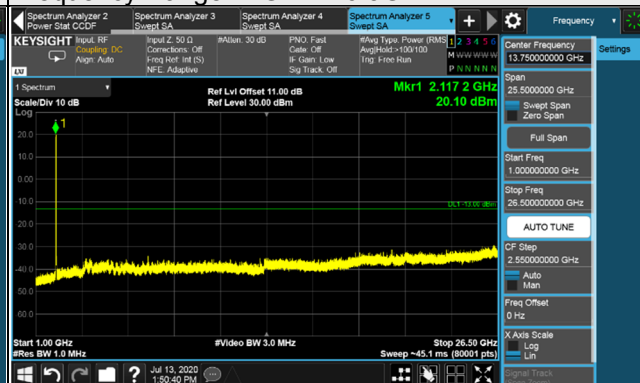

Frequency Range : 1GHz~26.5GHz

*The 9kHz signal over the limit is from Spectrum.

LTE Band 4 NB-IoT Guard band / Channel Bandwidth: 15MHz

Channel 2025

Frequency Range : 9kHz~1GHz

Frequency Range : 1GHz~26.5GHz