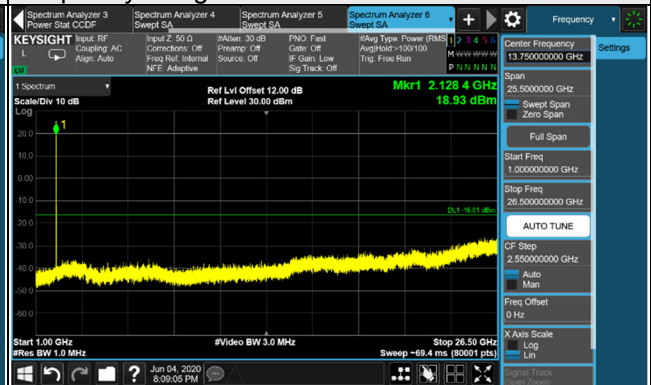

LTE Band 4 / Chain 1 / Channel Bandwidth: 15MHz
Channel 2025

Frequency Range : 9kHz~1GHz

Frequency Range : 1GHz~26.5GHz

Channel 2175

Frequency Range : 9kHz~1GHz

Frequency Range : 1GHz~26.5GHz

Channel 2325

Frequency Range : 9kHz~1GHz

Frequency Range : 1GHz~26.5GHz

*The 9kHz signal over the limit is from Spectrum.

LTE Band 4 / Chain 1 / Channel Bandwidth: 20MHz

Channel 2050

Frequency Range : 9kHz~1GHz

Frequency Range : 1GHz~26.5GHz

Channel 2175

Frequency Range : 9kHz~1GHz

Frequency Range : 1GHz~26.5GHz

Channel 2300

Frequency Range : 9kHz~1GHz

Frequency Range : 1GHz~26.5GHz

LTE Band 4 NB-IoT Guard band

Signal at lower (Fixed on chain 0)

LTE Band 4 NB-IoT Guard band / Channel Bandwidth: 10MHz