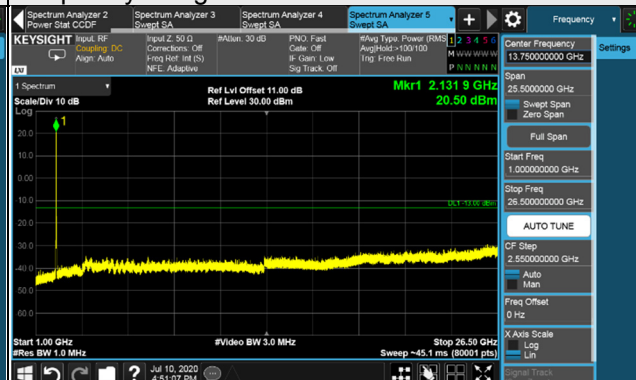

Frequency Range : 9kHz~1GHz

Frequency Range : 1GHz~26.5GHz

Channel 2300

Frequency Range : 9kHz~1GHz

Frequency Range : 1GHz~26.5GHz

LTE Band 4 NB-IoT Guard band

Signal at lower (Fixed on chain 0)

LTE Band 4 NB-IoT Guard band / Channel Bandwidth: 10MHz

Channel 2000

Frequency Range : 9kHz~1GHz

Frequency Range : 1GHz~26.5GHz

Channel 2175

Frequency Range : 9kHz~1GHz

Frequency Range : 1GHz~26.5GHz

Channel 2350

Frequency Range : 9kHz~1GHz

Frequency Range : 1GHz~26.5GHz

*The 9kHz signal over the limit is from Spectrum.

LTE Band 4 NB-IoT Guard band / Channel Bandwidth: 15MHz

Channel 2025

Frequency Range : 9kHz~1GHz

Frequency Range : 1GHz~26.5GHz