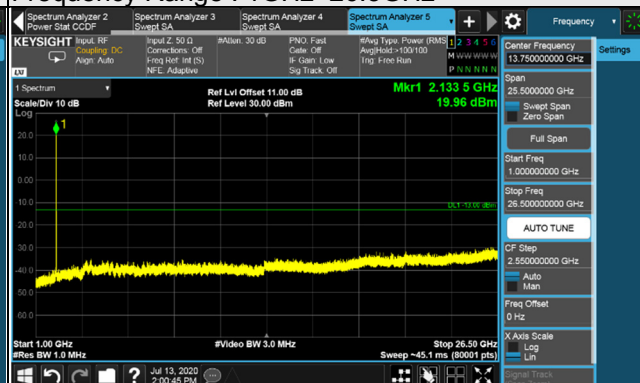

Frequency Range : 1GHz~26.5GHz