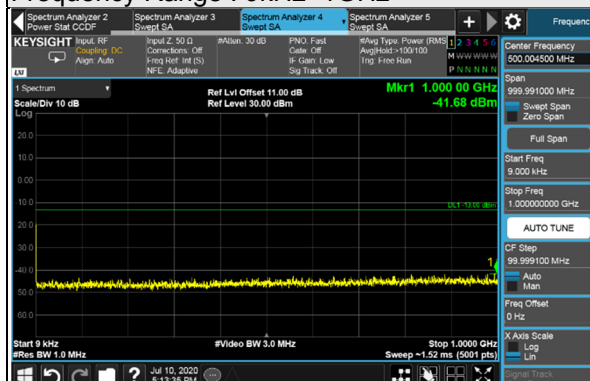

Frequency Range : 9kHz~1GHz

Frequency Range : 1GHz~26.5GHz

Channel 2300

Frequency Range : 9kHz~1GHz

Frequency Range : 1GHz~26.5GHz

LTE Band 4 NB-IoT Guard band

Signal at lower (Fixed on chain 0)

LTE Band 4 NB-IoT Guard band / Channel Bandwidth: 10MHz

Frequency Range : 1GHz~26.5GHz

*The 9kHz signal over the limit is from Spectrum.

LTE Band 4 NB-IoT Guard band / Channel Bandwidth: 15MHz

Channel 2025

Frequency Range : 9kHz~1GHz

Frequency Range : 1GHz~26.5GHz