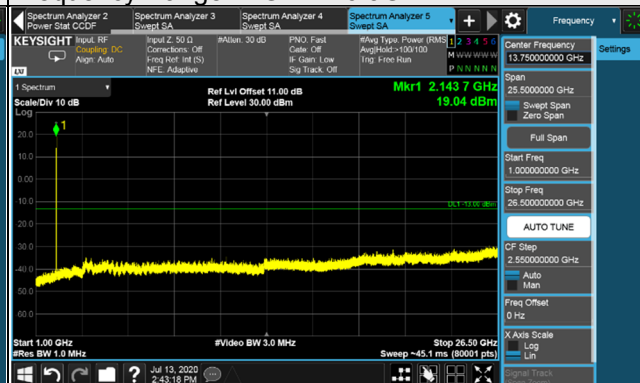

Frequency Range : 1GHz~26.5GHz

*The 9kHz signal over the limit is from Spectrum.

LTE Band 4 NB-IoT Guard band / Channel Bandwidth: 15MHz

Channel 2025

Frequency Range : 9kHz~1GHz

Frequency Range : 1GHz~26.5GHz

Channel 2175

Frequency Range : 9kHz~1GHz

Frequency Range : 1GHz~26.5GHz

Channel 2325

Frequency Range : 9kHz~1GHz

Frequency Range : 1GHz~26.5GHz

*The 9kHz signal over the limit is from Spectrum.