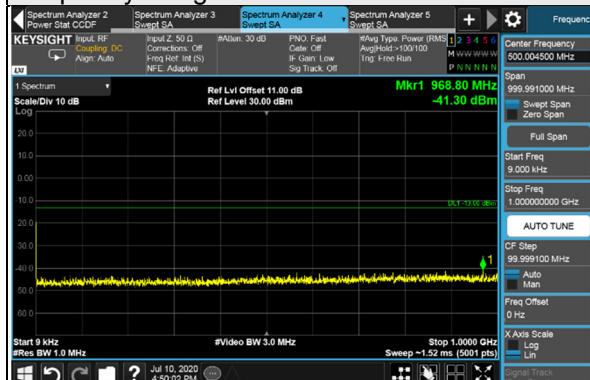

Frequency Range : 9kHz~1GHz

Frequency Range : 1GHz~26.5GHz

Channel 2300

Frequency Range : 9kHz~1GHz

Frequency Range : 1GHz~26.5GHz

LTE Band 4 NB-IoT Guard band

Signal at lower (Fixed on chain 0)

LTE Band 4 NB-IoT Guard band / Channel Bandwidth: 10MHz

Channel 2000

Frequency Range : 9kHz~1GHz

Frequency Range : 1GHz~26.5GHz

Channel 2175

Frequency Range : 9kHz~1GHz

Frequency Range : 1GHz~26.5GHz

Channel 2350

Frequency Range : 9kHz~1GHz

Frequency Range : 1GHz~26.5GHz

*The 9kHz signal over the limit is from Spectrum.

LTE Band 4 NB-IoT Guard band / Channel Bandwidth: 15MHz

Channel 2025

Frequency Range : 9kHz~1GHz

Frequency Range : 1GHz~26.5GHz