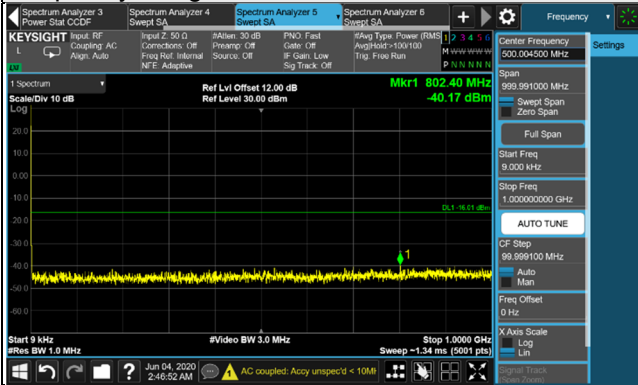

Frequency Range : 9kHz~1GHz

Frequency Range : 1GHz~26.5GHz

Channel 2300

Frequency Range : 9kHz~1GHz

Frequency Range : 1GHz~26.5GHz

*The 9kHz signal over the limit is from Spectrum.

LTE Band 4 / Chain 1 / Channel Bandwidth: 5MHz