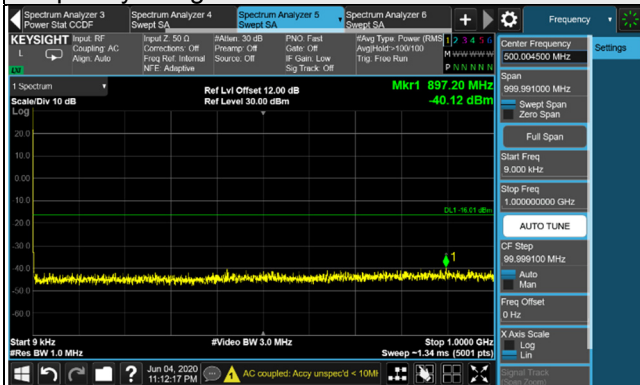

Channel 2175

Frequency Range : 9kHz~1GHz