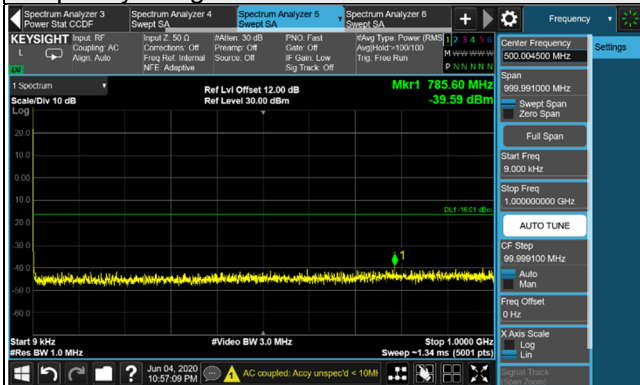

Frequency Range : 9kHz~1GHz

Frequency Range : 1GHz~26.5GHz

Channel 2300

Frequency Range : 9kHz~1GHz

Frequency Range : 1GHz~26.5GHz

*The 9kHz signal over the limit is from Spectrum.

LTE Band 4 / Chain 1 / Channel Bandwidth: 5MHz

Frequency Range : 1GHz~26.5GHz

*The 9kHz signal over the limit is from Spectrum.

LTE Band 4 / Chain 1 / Channel Bandwidth: 10MHz
Channel 2000

Frequency Range : 9kHz~1GHz

Frequency Range : 1GHz~26.5GHz

Channel 2175