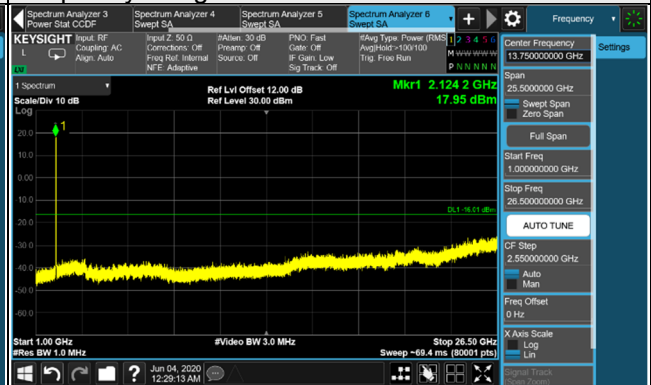

Frequency Range : 1GHz~26.5GHz

*The 9kHz signal over the limit is from Spectrum.

LTE Band 4 / Chain 0 / Channel Bandwidth: 20MHz
Channel 2050

Frequency Range : 9kHz~1GHz

Frequency Range : 1GHz~26.5GHz

Channel 2175

Frequency Range : 9kHz~1GHz

Frequency Range : 1GHz~26.5GHz

Channel 2300

Frequency Range : 9kHz~1GHz

Frequency Range : 1GHz~26.5GHz

*The 9kHz signal over the limit is from Spectrum.

LTE Band 4 / Chain 1 / Channel Bandwidth: 5MHz