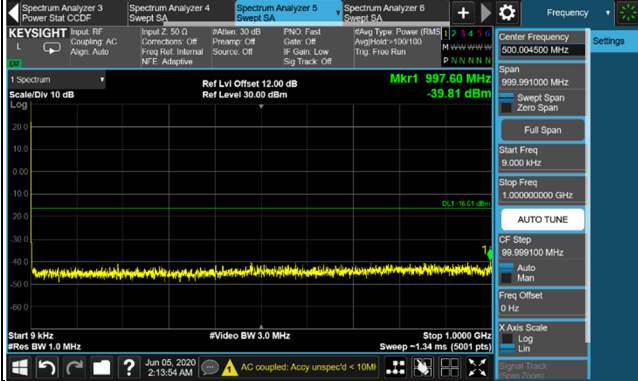

Frequency Range : 9kHz~1GHz

Frequency Range : 1GHz~26.5GHz

Channel 2300

Frequency Range : 9kHz~1GHz

Frequency Range : 1GHz~26.5GHz

*The 9kHz signal over the limit is from Spectrum.

LTE Band 4 / Chain 1 / Channel Bandwidth: 5MHz

Frequency Range : 1GHz~26.5GHz

*The 9kHz signal over the limit is from Spectrum.

LTE Band 4 / Chain 1 / Channel Bandwidth: 10MHz
Channel 2000

Frequency Range : 9kHz~1GHz

Frequency Range : 1GHz~26.5GHz

Channel 2175