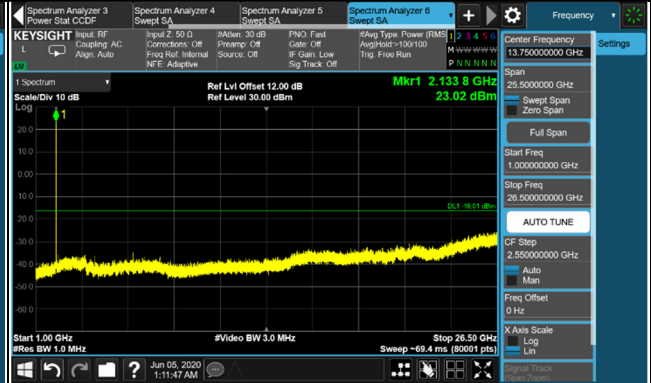

Frequency Range : 1GHz~26.5GHz