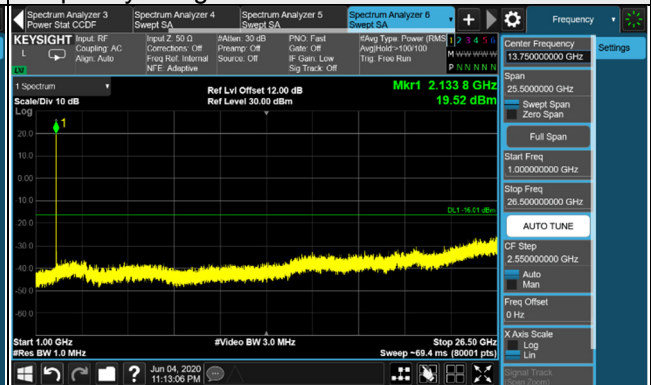

Frequency Range : 1GHz~26.5GHz