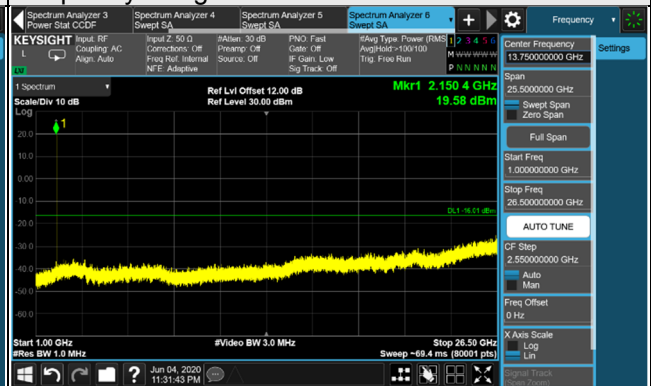

Frequency Range : 1GHz~26.5GHz

*The 9kHz signal over the limit is from Spectrum.

LTE Band 4 / Chain 1 / Channel Bandwidth: 10MHz
Channel 2000

Frequency Range : 9kHz~1GHz

Frequency Range : 1GHz~26.5GHz

Channel 2175

Frequency Range : 9kHz~1GHz

Frequency Range : 1GHz~26.5GHz

Channel 2350

Frequency Range : 9kHz~1GHz

Frequency Range : 1GHz~26.5GHz

*The 9kHz signal over the limit is from Spectrum.