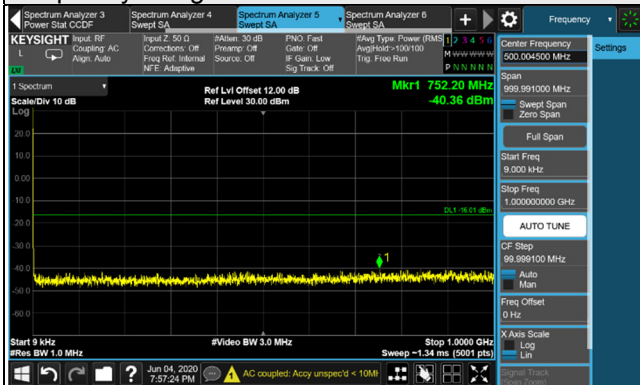

LTE Band 4 / Chain 0 / Channel Bandwidth: 15MHz
Channel 2025

Frequency Range : 9kHz~1GHz

Frequency Range : 1GHz~26.5GHz

Channel 2175

Frequency Range : 9kHz~1GHz

Frequency Range : 1GHz~26.5GHz

Channel 2325

Frequency Range : 9kHz~1GHz

Frequency Range : 1GHz~26.5GHz

*The 9kHz signal over the limit is from Spectrum.

LTE Band 4 / Chain 0 / Channel Bandwidth: 20MHz
Channel 2050

Frequency Range : 9kHz~1GHz

Frequency Range : 1GHz~26.5GHz

Channel 2175

Frequency Range : 9kHz~1GHz

Frequency Range : 1GHz~26.5GHz

Channel 2300

Frequency Range : 9kHz~1GHz

Frequency Range : 1GHz~26.5GHz

*The 9kHz signal over the limit is from Spectrum.

LTE Band 4 / Chain 1 / Channel Bandwidth: 5MHz