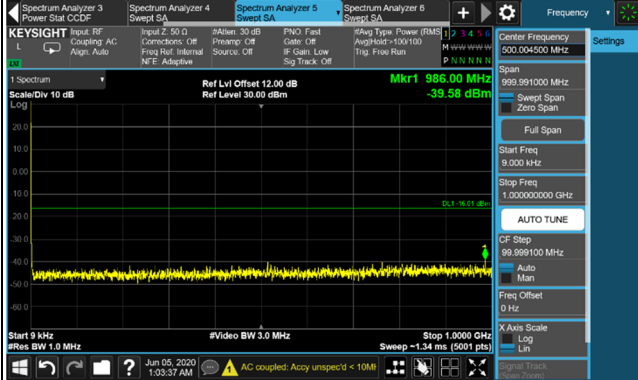

LTE Band 4 / Chain 1 / Channel Bandwidth: 5MHz

Channel 1975

Frequency Range : 9kHz~1GHz