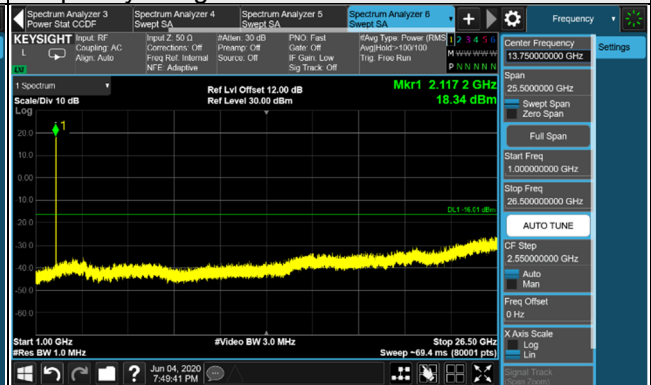

LTE Band 4 / Chain 0 / Channel Bandwidth: 15MHz
Channel 2025

Frequency Range : 9kHz~1GHz

Frequency Range : 1GHz~26.5GHz

Channel 2175

Frequency Range : 9kHz~1GHz

Frequency Range : 1GHz~26.5GHz

Channel 2325

Frequency Range : 9kHz~1GHz

Frequency Range : 1GHz~26.5GHz

*The 9kHz signal over the limit is from Spectrum.

LTE Band 4 / Chain 0 / Channel Bandwidth: 20MHz
Channel 2050

Frequency Range : 9kHz~1GHz

Frequency Range : 1GHz~26.5GHz

Channel 2175

Frequency Range : 9kHz~1GHz

Frequency Range : 1GHz~26.5GHz

Channel 2300

Frequency Range : 9kHz~1GHz

Frequency Range : 1GHz~26.5GHz

*The 9kHz signal over the limit is from Spectrum.

LTE Band 4 / Chain 1 / Channel Bandwidth: 5MHz