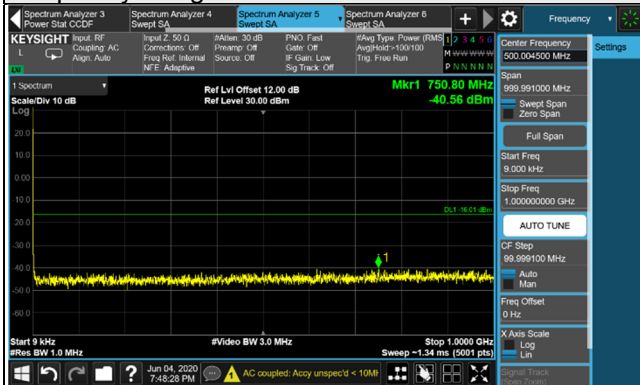

LTE Band 4 / Chain 0 / Channel Bandwidth: 15MHz
Channel 2025

Frequency Range : 9kHz~1GHz

Frequency Range : 1GHz~26.5GHz

Channel 2175

Frequency Range : 9kHz~1GHz

Frequency Range : 1GHz~26.5GHz

Channel 2325

Frequency Range : 9kHz~1GHz

Frequency Range : 1GHz~26.5GHz

*The 9kHz signal over the limit is from Spectrum.

LTE Band 4 / Chain 0 / Channel Bandwidth: 20MHz
Channel 2050

Frequency Range : 9kHz~1GHz

Frequency Range : 1GHz~26.5GHz

Channel 2175

Frequency Range : 9kHz~1GHz

Frequency Range : 1GHz~26.5GHz

Channel 2300

Frequency Range : 9kHz~1GHz

Frequency Range : 1GHz~26.5GHz

*The 9kHz signal over the limit is from Spectrum.

LTE Band 4 / Chain 1 / Channel Bandwidth: 5MHz