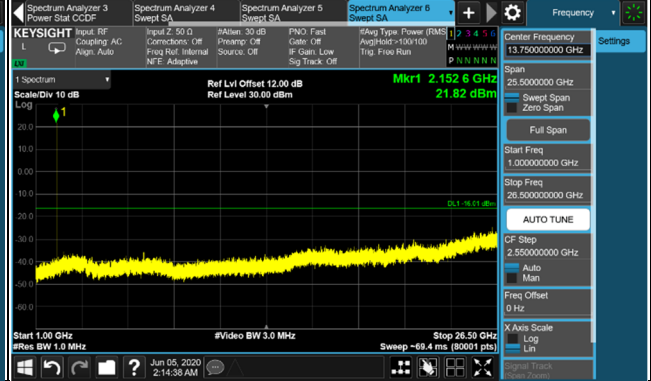

Frequency Range : 9kHz~1GHz

Frequency Range : 1GHz~26.5GHz

Channel 2300

Frequency Range : 9kHz~1GHz

Frequency Range : 1GHz~26.5GHz

*The 9kHz signal over the limit is from Spectrum.

LTE Band 4 / Chain 1 / Channel Bandwidth: 5MHz

Frequency Range : 1GHz~26.5GHz

*The 9kHz signal over the limit is from Spectrum.

LTE Band 4 / Chain 1 / Channel Bandwidth: 10MHz
Channel 2000

Frequency Range : 9kHz~1GHz

Frequency Range : 1GHz~26.5GHz

Channel 2175