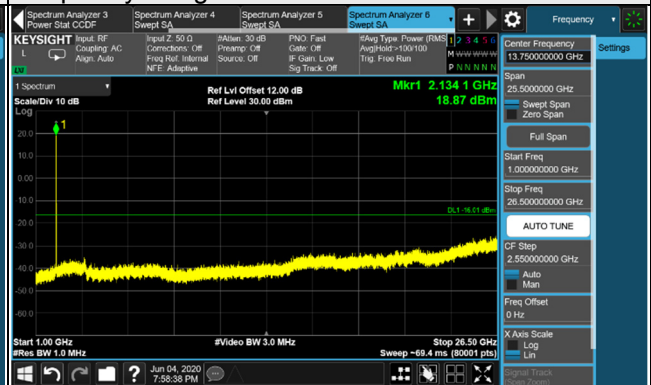

LTE Band 4 / Chain 0 / Channel Bandwidth: 15MHz
Channel 2025

Frequency Range : 9kHz~1GHz

Frequency Range : 1GHz~26.5GHz

Channel 2175

Frequency Range : 9kHz~1GHz

Frequency Range : 1GHz~26.5GHz

Channel 2325

Frequency Range : 9kHz~1GHz

Frequency Range : 1GHz~26.5GHz

*The 9kHz signal over the limit is from Spectrum.

LTE Band 4 / Chain 0 / Channel Bandwidth: 20MHz
Channel 2050

Frequency Range : 9kHz~1GHz

Frequency Range : 1GHz~26.5GHz

Channel 2175

Frequency Range : 9kHz~1GHz

Frequency Range : 1GHz~26.5GHz

Channel 2300

Frequency Range : 9kHz~1GHz

Frequency Range : 1GHz~26.5GHz

*The 9kHz signal over the limit is from Spectrum.

LTE Band 4 / Chain 1 / Channel Bandwidth: 5MHz