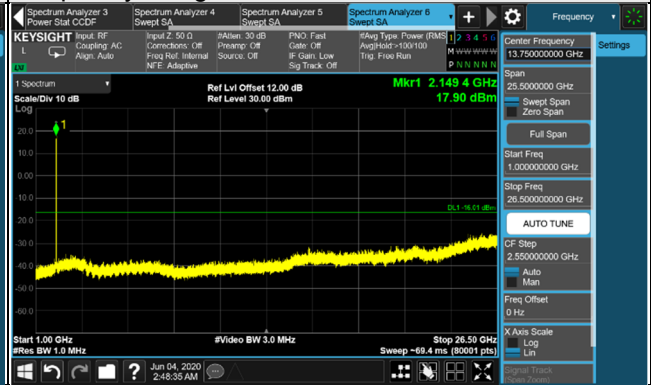

Frequency Range : 9kHz~1GHz

Frequency Range : 1GHz~26.5GHz

Channel 2300

Frequency Range : 9kHz~1GHz

Frequency Range : 1GHz~26.5GHz

*The 9kHz signal over the limit is from Spectrum.

LTE Band 4 / Chain 1 / Channel Bandwidth: 5MHz