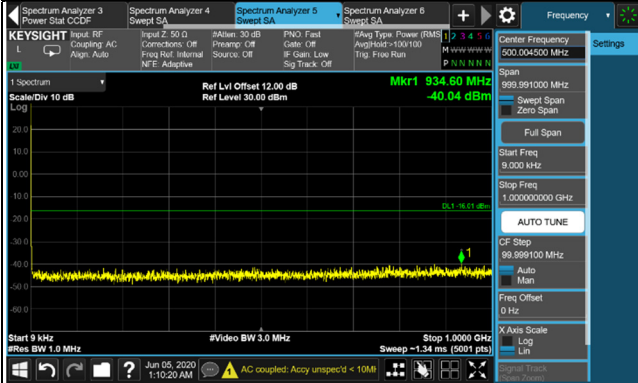

Channel 2175

Frequency Range : 9kHz~1GHz