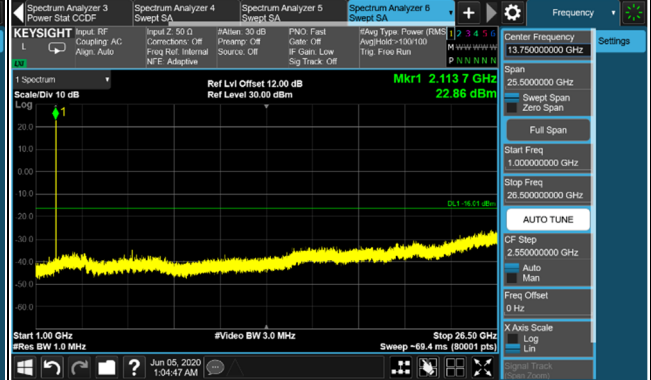

Frequency Range : 1GHz~26.5GHz