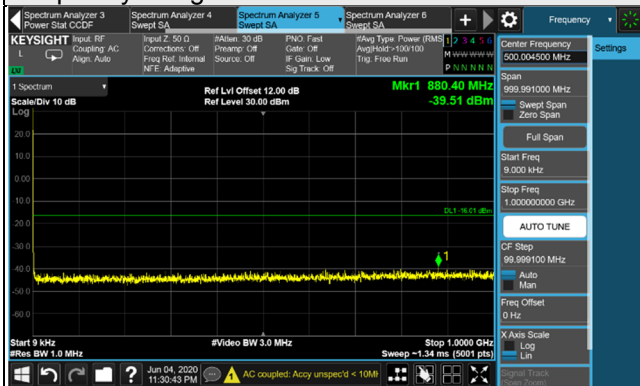

Frequency Range : 1GHz~26.5GHz

*The 9kHz signal over the limit is from Spectrum.

LTE Band 4 / Chain 1 / Channel Bandwidth: 10MHz
Channel 2000

Frequency Range : 9kHz~1GHz

Frequency Range : 1GHz~26.5GHz

Channel 2175

Frequency Range : 9kHz~1GHz

Frequency Range : 1GHz~26.5GHz

Channel 2350

Frequency Range : 9kHz~1GHz

Frequency Range : 1GHz~26.5GHz

*The 9kHz signal over the limit is from Spectrum.