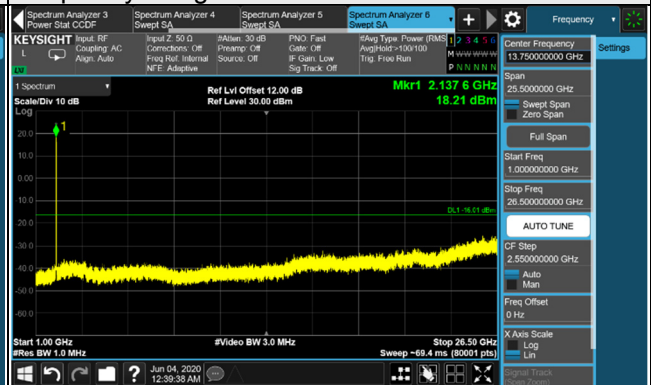

Frequency Range : 1GHz~26.5GHz

*The 9kHz signal over the limit is from Spectrum.

LTE Band 4 / Chain 0 / Channel Bandwidth: 20MHz
Channel 2050

Frequency Range : 9kHz~1GHz

Frequency Range : 1GHz~26.5GHz

Channel 2175

Frequency Range : 9kHz~1GHz

Frequency Range : 1GHz~26.5GHz

Channel 2300

Frequency Range : 9kHz~1GHz

Frequency Range : 1GHz~26.5GHz

*The 9kHz signal over the limit is from Spectrum.

LTE Band 4 / Chain 1 / Channel Bandwidth: 5MHz