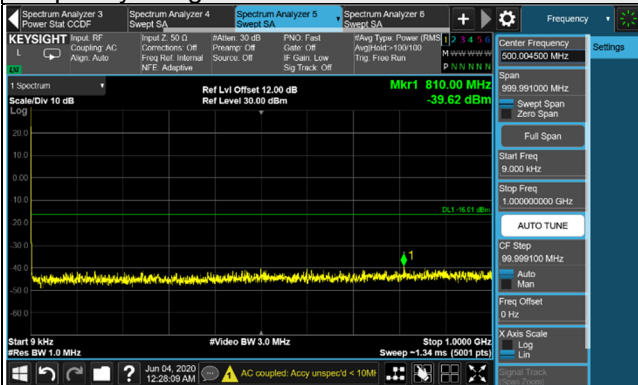

LTE Band 4 / Chain 0 / Channel Bandwidth: 15MHz
Channel 2025

Frequency Range : 9kHz~1GHz

Frequency Range : 1GHz~26.5GHz

Channel 2175

Frequency Range : 9kHz~1GHz

Frequency Range : 1GHz~26.5GHz

Channel 2325

Frequency Range : 9kHz~1GHz

Frequency Range : 1GHz~26.5GHz

*The 9kHz signal over the limit is from Spectrum.

LTE Band 4 / Chain 0 / Channel Bandwidth: 20MHz
Channel 2050

Frequency Range : 9kHz~1GHz

Frequency Range : 1GHz~26.5GHz

Channel 2175

Frequency Range : 9kHz~1GHz

Frequency Range : 1GHz~26.5GHz

Channel 2300

Frequency Range : 9kHz~1GHz

Frequency Range : 1GHz~26.5GHz

*The 9kHz signal over the limit is from Spectrum.

LTE Band 4 / Chain 1 / Channel Bandwidth: 5MHz