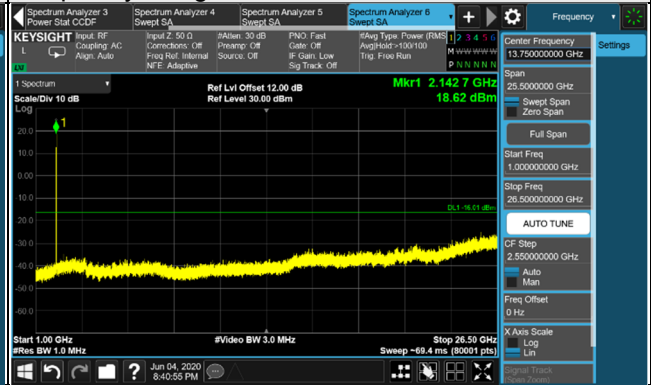

LTE Band 4 / Chain 0 / Channel Bandwidth: 15MHz
Channel 2025

Frequency Range : 9kHz~1GHz

Frequency Range : 1GHz~26.5GHz

Channel 2175

Frequency Range : 9kHz~1GHz

Frequency Range : 1GHz~26.5GHz

Channel 2325

Frequency Range : 9kHz~1GHz

Frequency Range : 1GHz~26.5GHz

*The 9kHz signal over the limit is from Spectrum.

LTE Band 4 / Chain 0 / Channel Bandwidth: 20MHz
Channel 2050

Frequency Range : 9kHz~1GHz

Frequency Range : 1GHz~26.5GHz

Channel 2175

Frequency Range : 9kHz~1GHz

Frequency Range : 1GHz~26.5GHz

Channel 2300

Frequency Range : 9kHz~1GHz

Frequency Range : 1GHz~26.5GHz

*The 9kHz signal over the limit is from Spectrum.

LTE Band 4 / Chain 1 / Channel Bandwidth: 5MHz