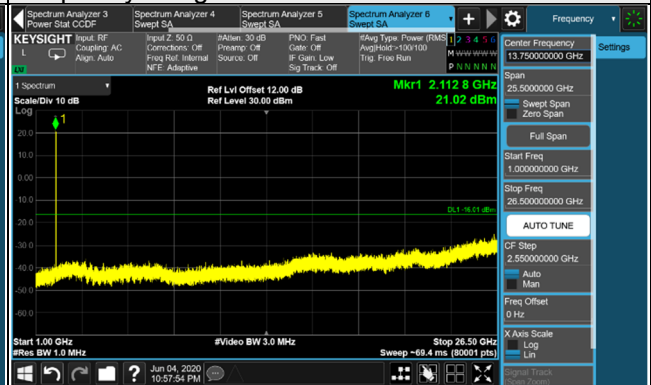

Frequency Range : 1GHz~26.5GHz

*The 9kHz signal over the limit is from Spectrum.

LTE Band 4 / Chain 1 / Channel Bandwidth: 10MHz
Channel 2000

Frequency Range : 9kHz~1GHz

Frequency Range : 1GHz~26.5GHz

Channel 2175