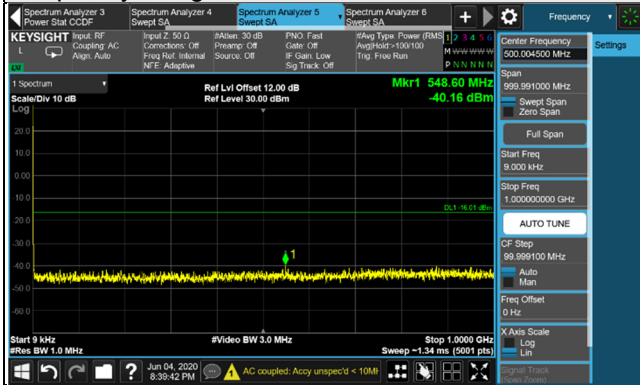

LTE Band 4 / Chain 0 / Channel Bandwidth: 15MHz
Channel 2025

Frequency Range : 9kHz~1GHz

Frequency Range : 1GHz~26.5GHz

Channel 2175

Frequency Range : 9kHz~1GHz

Frequency Range : 1GHz~26.5GHz

Channel 2325

Frequency Range : 9kHz~1GHz

Frequency Range : 1GHz~26.5GHz

*The 9kHz signal over the limit is from Spectrum.

LTE Band 4 / Chain 0 / Channel Bandwidth: 20MHz
Channel 2050

Frequency Range : 9kHz~1GHz

Frequency Range : 1GHz~26.5GHz

Channel 2175

Frequency Range : 9kHz~1GHz

Frequency Range : 1GHz~26.5GHz

Channel 2300

Frequency Range : 9kHz~1GHz

Frequency Range : 1GHz~26.5GHz

*The 9kHz signal over the limit is from Spectrum.

LTE Band 4 / Chain 1 / Channel Bandwidth: 5MHz