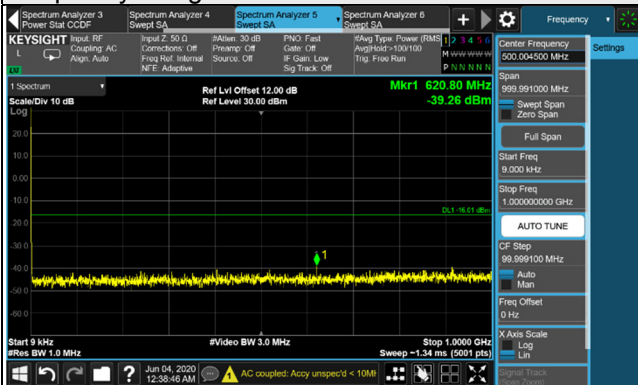

Frequency Range : 1GHz~26.5GHz

*The 9kHz signal over the limit is from Spectrum.

LTE Band 4 / Chain 0 / Channel Bandwidth: 20MHz
Channel 2050

Frequency Range : 9kHz~1GHz

Frequency Range : 1GHz~26.5GHz

Channel 2175

Frequency Range : 9kHz~1GHz

Frequency Range : 1GHz~26.5GHz

Channel 2300

Frequency Range : 9kHz~1GHz

Frequency Range : 1GHz~26.5GHz

*The 9kHz signal over the limit is from Spectrum.

LTE Band 4 / Chain 1 / Channel Bandwidth: 5MHz