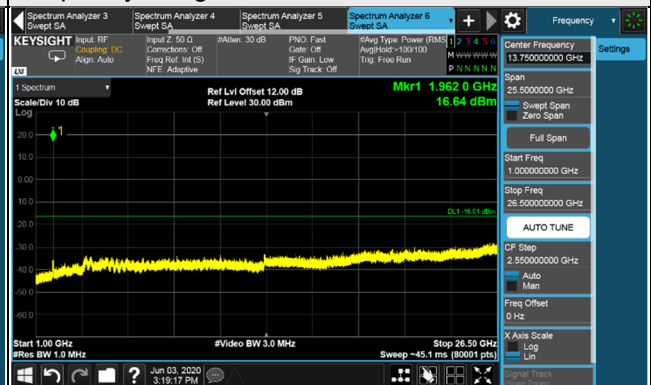

*The 9kHz signal over the limit is from Spectrum.

LTE Band 2 / Chain 0 / Channel Bandwidth: 15MHz

Channel 675 (1937.5MHz)

Frequency Range : 9kHz~1GHz

Frequency Range : 1GHz~26.5GHz

Channel 900 (1960.0MHz)

Frequency Range : 9kHz~1GHz

Frequency Range : 1GHz~26.5GHz

Channel 900 (1960.0MHz)

Frequency Range : 9kHz~1GHz

Frequency Range : 1GHz~26.5GHz

Channel 1100 (1980.0MHz)

Frequency Range : 9kHz~1GHz

Frequency Range : 1GHz~26.5GHz