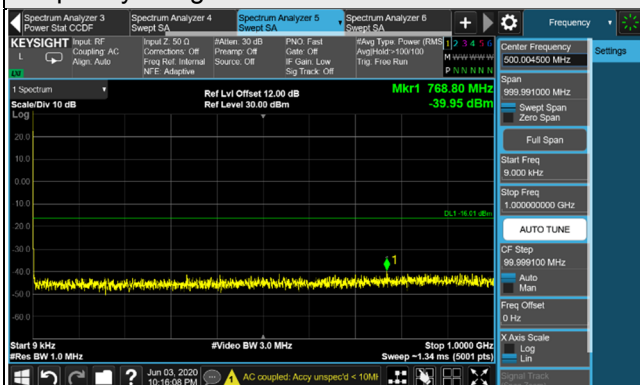

Channel 900 (1960.0MHz)

Frequency Range : 9kHz~1GHz