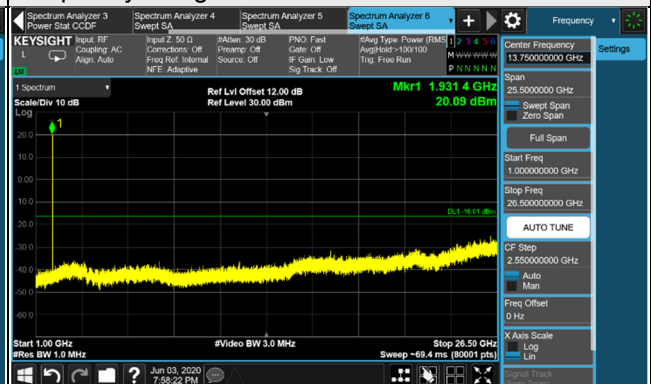

Frequency Range : 1GHz~26.5GHz