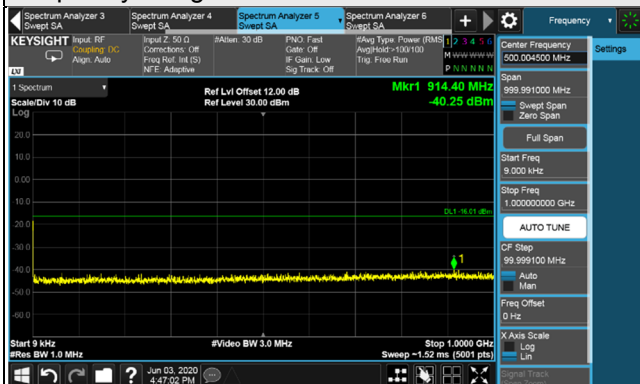

*The 9kHz signal over the limit is from Spectrum.

LTE Band 2 / Chain 0 / Channel Bandwidth: 15MHz

Channel 675 (1937.5MHz)

Frequency Range : 9kHz~1GHz

Frequency Range : 1GHz~26.5GHz

Channel 900 (1960.0MHz)

Frequency Range : 9kHz~1GHz