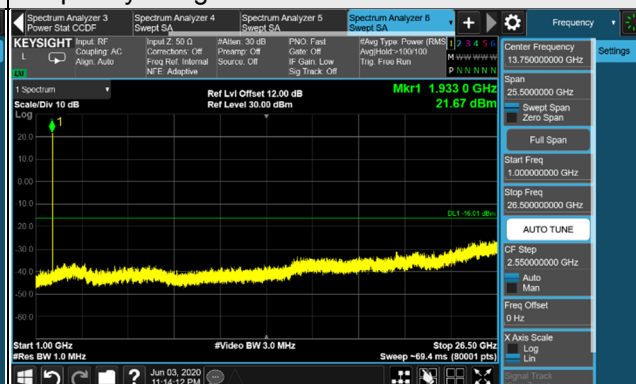

LTE Band 2 / Chain 0 / Channel Bandwidth: 5MHz

Channel 625 (1932.5MHz)

Frequency Range : 9kHz~1GHz

Frequency Range : 1GHz~26.5GHz

Channel 900 (1960.0MHz)

Frequency Range : 9kHz~1GHz

Frequency Range : 1GHz~26.5GHz

Channel 1175 (1987.5MHz)

Frequency Range : 9kHz~1GHz

Frequency Range : 1GHz~26.5GHz

*The 9kHz signal over the limit is from Spectrum.

LTE Band 2 / Chain 0 / Channel Bandwidth: 10MHz

Channel 650 (1935.0MHz)

*The 9kHz signal over the limit is from Spectrum.

LTE Band 2 / Chain 0 / Channel Bandwidth: 15MHz

Channel 675 (1937.5MHz)

Frequency Range : 9kHz~1GHz

Frequency Range : 1GHz~26.5GHz

Channel 900 (1960.0MHz)

Frequency Range : 9kHz~1GHz