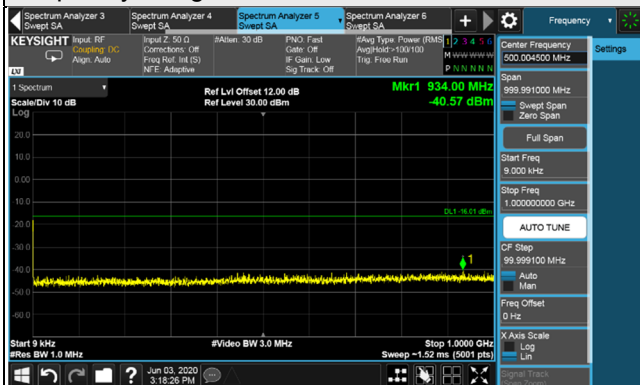

Channel 900 (1960.0MHz)

Frequency Range : 9kHz~1GHz