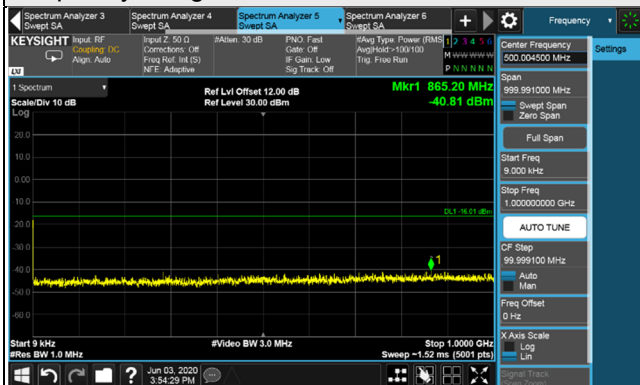

*The 9kHz signal over the limit is from Spectrum.

LTE Band 2 / Chain 0 / Channel Bandwidth: 15MHz

Channel 675 (1937.5MHz)

Frequency Range : 9kHz~1GHz

Frequency Range : 1GHz~26.5GHz

Channel 900 (1960.0MHz)

Frequency Range : 9kHz~1GHz

Frequency Range : 1GHz~26.5GHz

Channel 900 (1960.0MHz)

Frequency Range : 9kHz~1GHz

Frequency Range : 1GHz~26.5GHz

Channel 1100 (1980.0MHz)

Frequency Range : 9kHz~1GHz

Frequency Range : 1GHz~26.5GHz