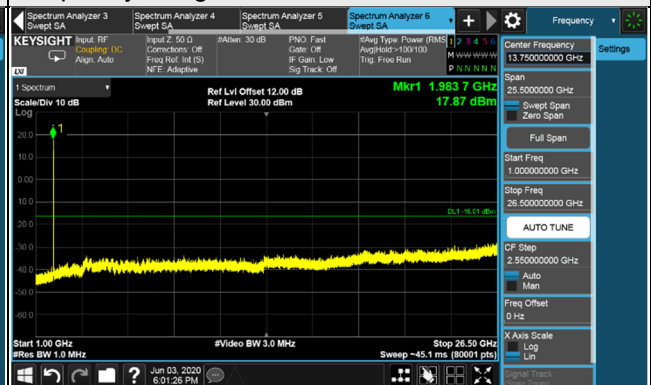

*The 9kHz signal over the limit is from Spectrum.

LTE Band 2 / Chain 0 / Channel Bandwidth: 15MHz

Channel 675 (1937.5MHz)

Frequency Range : 9kHz~1GHz

Frequency Range : 1GHz~26.5GHz

Channel 900 (1960.0MHz)

Frequency Range : 9kHz~1GHz

Frequency Range : 1GHz~26.5GHz

Channel 1125 (1982.5MHz)

Frequency Range : 9kHz~1GHz

Frequency Range : 1GHz~26.5GHz

LTE Band 2 / Chain 0 / Channel Bandwidth: 20MHz

Channel 700 (1940.0MHz)

Frequency Range : 9kHz~1GHz