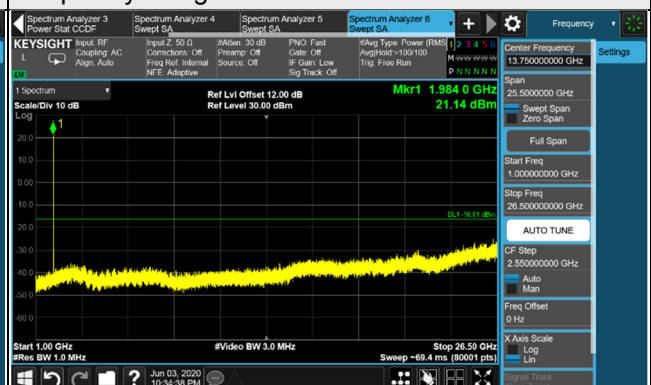

Channel 1175 (1987.5MHz)

Frequency Range : 9kHz~1GHz

Frequency Range : 1GHz~26.5GHz

*The 9kHz signal over the limit is from Spectrum.

LTE Band 2 / Chain 0 / Channel Bandwidth: 10MHz

Channel 650 (1935.0MHz)

Frequency Range : 9kHz~1GHz

Frequency Range : 1GHz~26.5GHz

Channel 900 (1960.0MHz)

Frequency Range : 9kHz~1GHz

Frequency Range : 1GHz~26.5GHz

Channel 1150 (1985.0MHz)

Frequency Range : 9kHz~1GHz

Frequency Range : 1GHz~26.5GHz

*The 9kHz signal over the limit is from Spectrum.

LTE Band 2 / Chain 0 / Channel Bandwidth: 15MHz

Channel 675 (1937.5MHz)

Frequency Range : 9kHz~1GHz

Frequency Range : 1GHz~26.5GHz

Channel 900 (1960.0MHz)

Frequency Range : 9kHz~1GHz