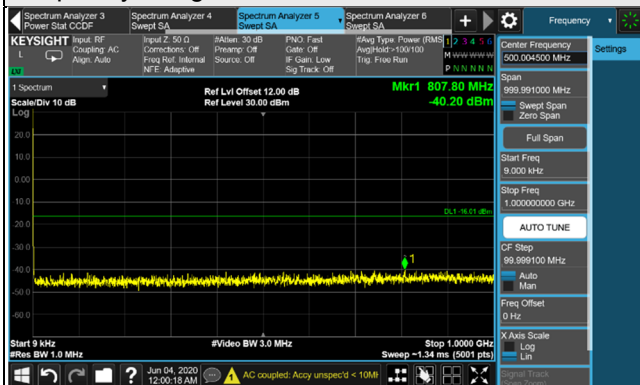

LTE Band 2 / Chain 0 / Channel Bandwidth: 5MHz

Channel 625 (1932.5MHz)

Frequency Range : 9kHz~1GHz

Frequency Range : 1GHz~26.5GHz

Channel 900 (1960.0MHz)

Frequency Range : 9kHz~1GHz

Frequency Range : 1GHz~26.5GHz

Channel 1175 (1987.5MHz)

Frequency Range : 9kHz~1GHz

Frequency Range : 1GHz~26.5GHz

*The 9kHz signal over the limit is from Spectrum.

LTE Band 2 / Chain 0 / Channel Bandwidth: 10MHz

Channel 650 (1935.0MHz)

*The 9kHz signal over the limit is from Spectrum.

LTE Band 2 / Chain 0 / Channel Bandwidth: 15MHz

Channel 675 (1937.5MHz)

Frequency Range : 9kHz~1GHz

Frequency Range : 1GHz~26.5GHz

Channel 900 (1960.0MHz)

Frequency Range : 9kHz~1GHz