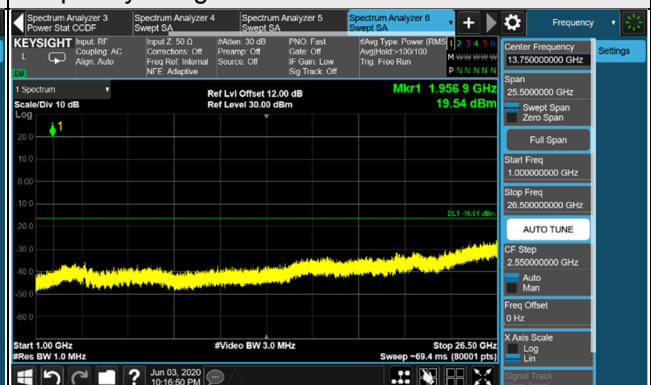

Frequency Range : 1GHz~26.5GHz