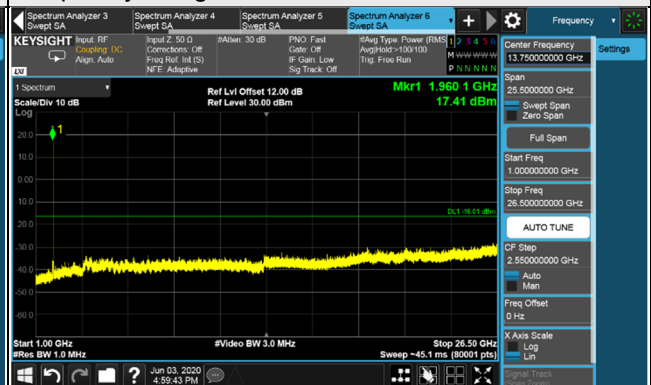

*The 9kHz signal over the limit is from Spectrum.

LTE Band 2 / Chain 0 / Channel Bandwidth: 15MHz

Channel 675 (1937.5MHz)

Frequency Range : 9kHz~1GHz

Frequency Range : 1GHz~26.5GHz

Channel 900 (1960.0MHz)

Frequency Range : 9kHz~1GHz

Frequency Range : 1GHz~26.5GHz

Channel 1125 (1982.5MHz)

Frequency Range : 9kHz~1GHz

Frequency Range : 1GHz~26.5GHz

LTE Band 2 / Chain 0 / Channel Bandwidth: 20MHz

Channel 700 (1940.0MHz)

Frequency Range : 9kHz~1GHz