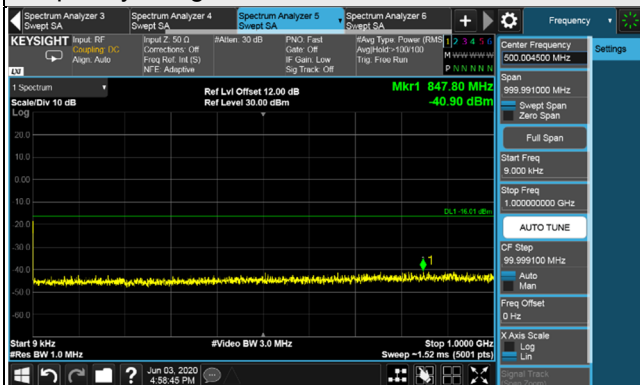

*The 9kHz signal over the limit is from Spectrum.

LTE Band 2 / Chain 0 / Channel Bandwidth: 15MHz

Channel 675 (1937.5MHz)

Frequency Range : 9kHz~1GHz

Frequency Range : 1GHz~26.5GHz

Channel 900 (1960.0MHz)

Frequency Range : 9kHz~1GHz

Frequency Range : 1GHz~26.5GHz

Channel 1125 (1982.5MHz)

Frequency Range : 9kHz~1GHz

Frequency Range : 1GHz~26.5GHz

LTE Band 2 / Chain 0 / Channel Bandwidth: 20MHz

Channel 700 (1940.0MHz)

Frequency Range : 9kHz~1GHz