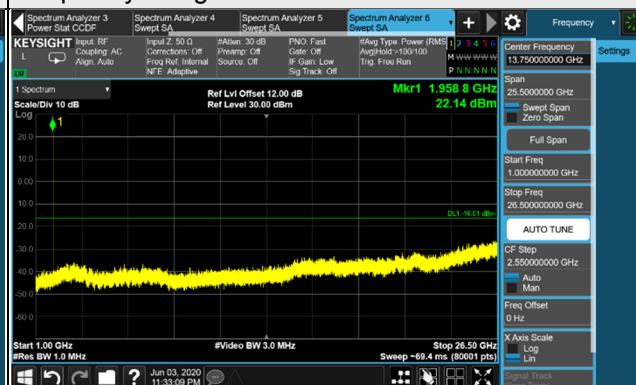

LTE Band 2 / Chain 0 / Channel Bandwidth: 5MHz

Channel 625 (1932.5MHz)

Frequency Range : 9kHz~1GHz

Frequency Range : 1GHz~26.5GHz

Channel 900 (1960.0MHz)

Frequency Range : 9kHz~1GHz

Frequency Range : 1GHz~26.5GHz

Channel 1175 (1987.5MHz)

Frequency Range : 9kHz~1GHz

Frequency Range : 1GHz~26.5GHz

*The 9kHz signal over the limit is from Spectrum.

LTE Band 2 / Chain 0 / Channel Bandwidth: 10MHz

Channel 650 (1935.0MHz)

*The 9kHz signal over the limit is from Spectrum.

LTE Band 2 / Chain 0 / Channel Bandwidth: 15MHz

Channel 675 (1937.5MHz)

Frequency Range : 9kHz~1GHz

Frequency Range : 1GHz~26.5GHz

Channel 900 (1960.0MHz)

Frequency Range : 9kHz~1GHz