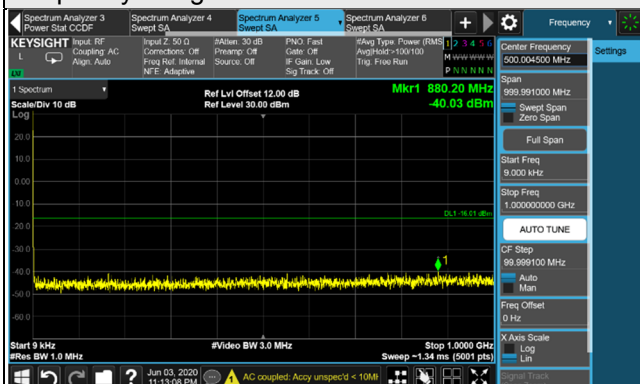

LTE Band 2 / Chain 0 / Channel Bandwidth: 5MHz

Channel 625 (1932.5MHz)

Frequency Range : 9kHz~1GHz

Frequency Range : 1GHz~26.5GHz

Channel 900 (1960.0MHz)

Frequency Range : 9kHz~1GHz

Frequency Range : 1GHz~26.5GHz

Channel 1175 (1987.5MHz)

Frequency Range : 9kHz~1GHz

Frequency Range : 1GHz~26.5GHz

*The 9kHz signal over the limit is from Spectrum.

LTE Band 2 / Chain 0 / Channel Bandwidth: 10MHz

Channel 650 (1935.0MHz)

*The 9kHz signal over the limit is from Spectrum.

LTE Band 2 / Chain 0 / Channel Bandwidth: 15MHz

Channel 675 (1937.5MHz)

Frequency Range : 9kHz~1GHz

Frequency Range : 1GHz~26.5GHz

Channel 900 (1960.0MHz)

Frequency Range : 9kHz~1GHz