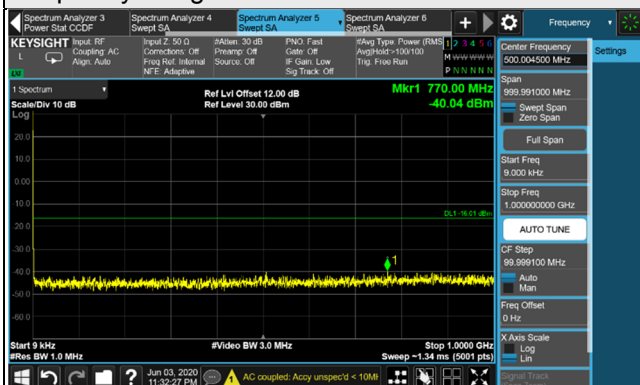

LTE Band 2 / Chain 0 / Channel Bandwidth: 5MHz

Channel 625 (1932.5MHz)

Frequency Range : 9kHz~1GHz

Frequency Range : 1GHz~26.5GHz

Channel 900 (1960.0MHz)

Frequency Range : 9kHz~1GHz

Frequency Range : 1GHz~26.5GHz

Channel 1175 (1987.5MHz)

Frequency Range : 9kHz~1GHz

Frequency Range : 1GHz~26.5GHz

*The 9kHz signal over the limit is from Spectrum.

LTE Band 2 / Chain 0 / Channel Bandwidth: 10MHz

Channel 650 (1935.0MHz)

*The 9kHz signal over the limit is from Spectrum.

LTE Band 2 / Chain 0 / Channel Bandwidth: 15MHz

Channel 675 (1937.5MHz)

Frequency Range : 9kHz~1GHz

Frequency Range : 1GHz~26.5GHz

Channel 900 (1960.0MHz)

Frequency Range : 9kHz~1GHz