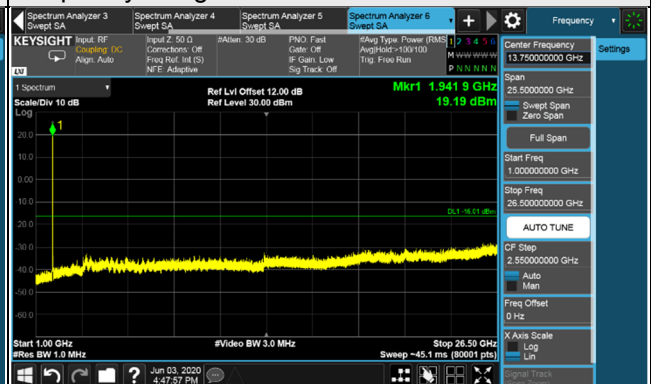

*The 9kHz signal over the limit is from Spectrum.

LTE Band 2 / Chain 0 / Channel Bandwidth: 15MHz

Channel 675 (1937.5MHz)

Frequency Range : 9kHz~1GHz

Frequency Range : 1GHz~26.5GHz

Channel 900 (1960.0MHz)

Frequency Range : 9kHz~1GHz

Frequency Range : 1GHz~26.5GHz

Channel 1125 (1982.5MHz)

Frequency Range : 9kHz~1GHz

Frequency Range : 1GHz~26.5GHz

LTE Band 2 / Chain 0 / Channel Bandwidth: 20MHz

Channel 700 (1940.0MHz)

Frequency Range : 9kHz~1GHz