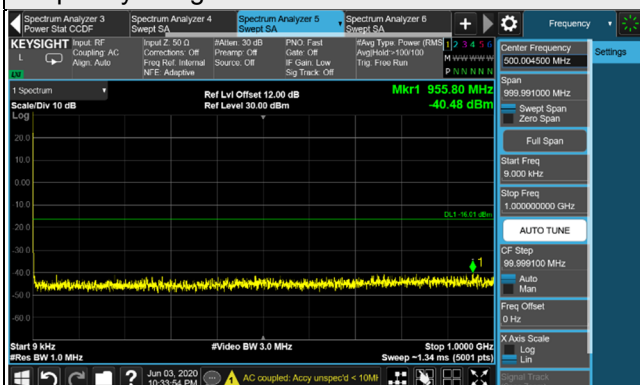

Channel 1150 (1985.0MHz)

Frequency Range : 9kHz~1GHz