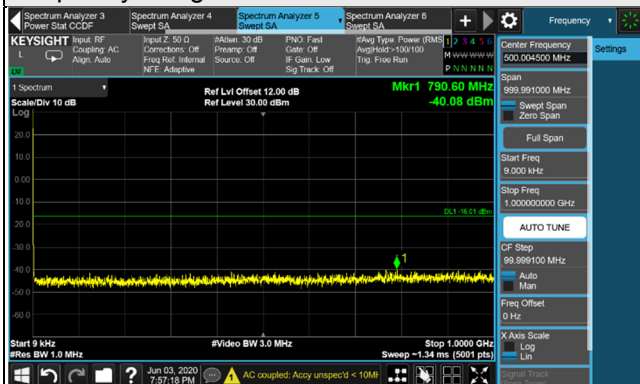

LTE Band 2 / Chain 0 / Channel Bandwidth: 10MHz

Channel 650 (1935.0MHz)

Frequency Range : 9kHz~1GHz