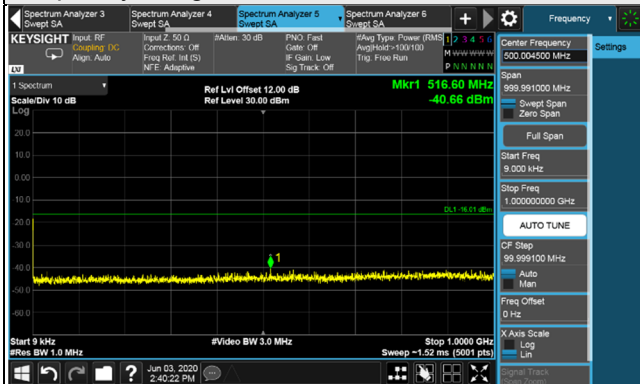

*The 9kHz signal over the limit is from Spectrum.

LTE Band 2 / Chain 0 / Channel Bandwidth: 15MHz

Channel 675 (1937.5MHz)

Frequency Range : 9kHz~1GHz

Frequency Range : 1GHz~26.5GHz

Channel 900 (1960.0MHz)

Frequency Range : 9kHz~1GHz

Frequency Range : 1GHz~26.5GHz

Channel 1125 (1982.5MHz)

Frequency Range : 9kHz~1GHz

Frequency Range : 1GHz~26.5GHz

LTE Band 2 / Chain 0 / Channel Bandwidth: 20MHz

Channel 700 (1940.0MHz)

Frequency Range : 9kHz~1GHz