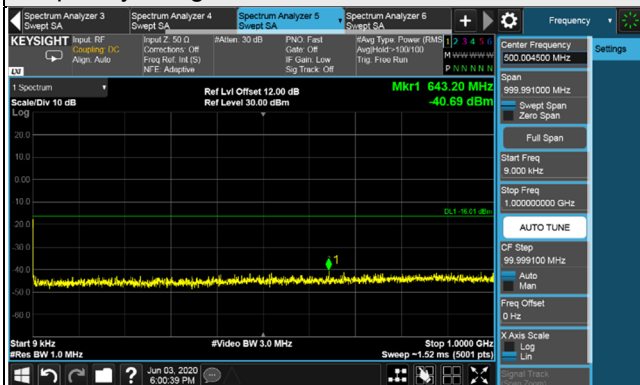

*The 9kHz signal over the limit is from Spectrum.

LTE Band 2 / Chain 0 / Channel Bandwidth: 15MHz

Channel 675 (1937.5MHz)

Frequency Range : 9kHz~1GHz

Frequency Range : 1GHz~26.5GHz

Channel 900 (1960.0MHz)

Frequency Range : 9kHz~1GHz

Frequency Range : 1GHz~26.5GHz

Channel 1125 (1982.5MHz)

Frequency Range : 9kHz~1GHz

Frequency Range : 1GHz~26.5GHz

LTE Band 2 / Chain 0 / Channel Bandwidth: 20MHz

Channel 700 (1940.0MHz)

Frequency Range : 9kHz~1GHz