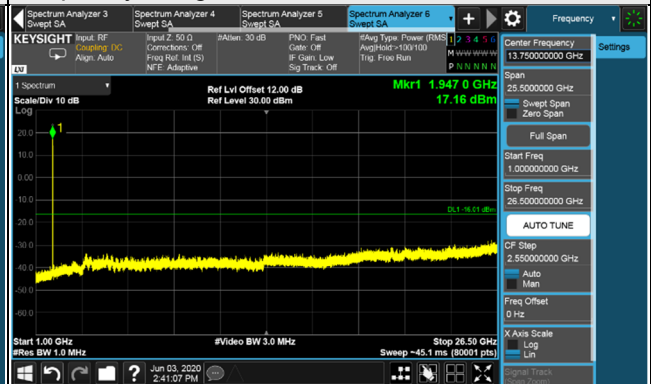

Frequency Range : 1GHz~26.5GHz