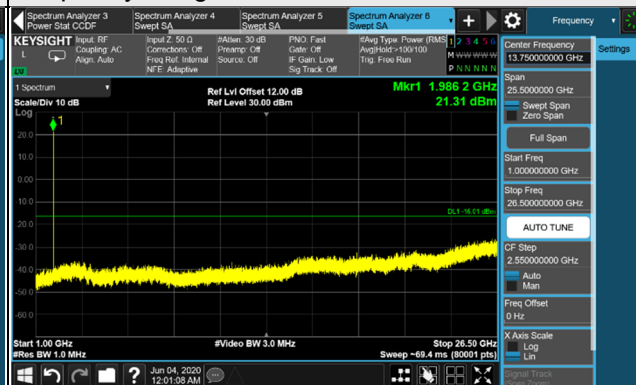

LTE Band 2 / Chain 0 / Channel Bandwidth: 5MHz

Channel 625 (1932.5MHz)

Frequency Range : 9kHz~1GHz

Frequency Range : 1GHz~26.5GHz

Channel 900 (1960.0MHz)

Frequency Range : 9kHz~1GHz

Frequency Range : 1GHz~26.5GHz

Channel 1175 (1987.5MHz)

Frequency Range : 9kHz~1GHz

Frequency Range : 1GHz~26.5GHz

*The 9kHz signal over the limit is from Spectrum.

LTE Band 2 / Chain 0 / Channel Bandwidth: 10MHz

Channel 650 (1935.0MHz)

*The 9kHz signal over the limit is from Spectrum.

LTE Band 2 / Chain 0 / Channel Bandwidth: 15MHz

Channel 675 (1937.5MHz)

Frequency Range : 9kHz~1GHz

Frequency Range : 1GHz~26.5GHz

Channel 900 (1960.0MHz)

Frequency Range : 9kHz~1GHz