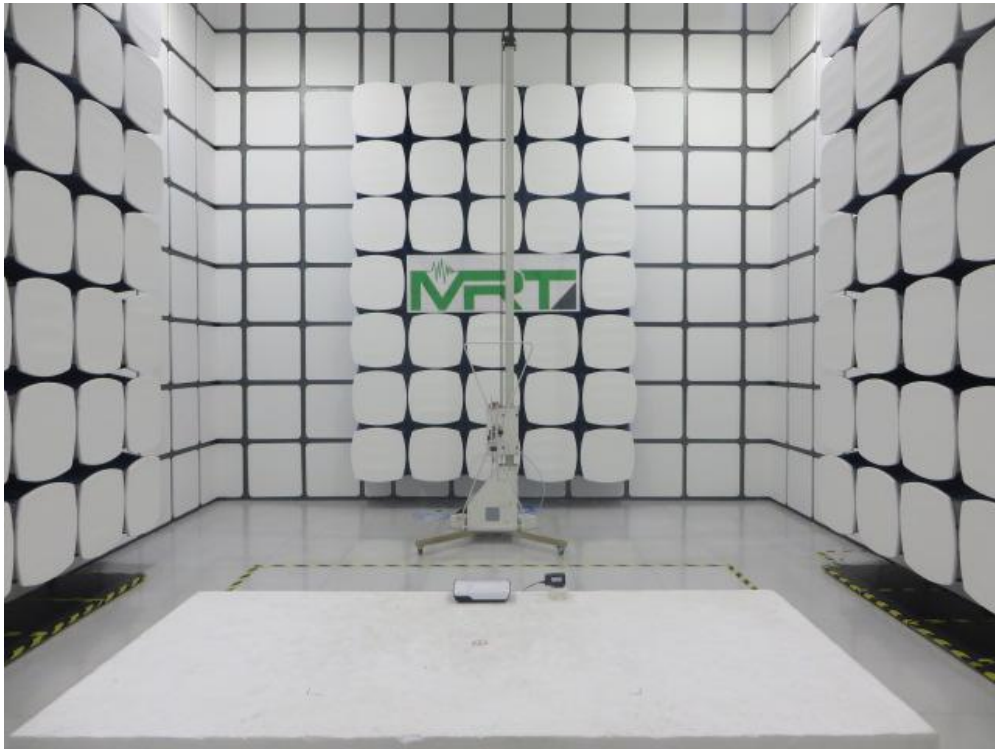

## FCC Part15C Test Setup Photo

Description: Front view of Conducted Emission Test Setup

Description: Back view of Conducted Emission Test Setup

Description: Radiated Emission Test Setup for 9kHz ~ 30MHz

Description: Radiated Emission Test Setup for 30MHz ~ 1GHz

Description: Radiated Emission Test Setup for 1GHz ~ 18GHz

Description: Radiated Emission Test Setup for 18GHz ~ 25GHz