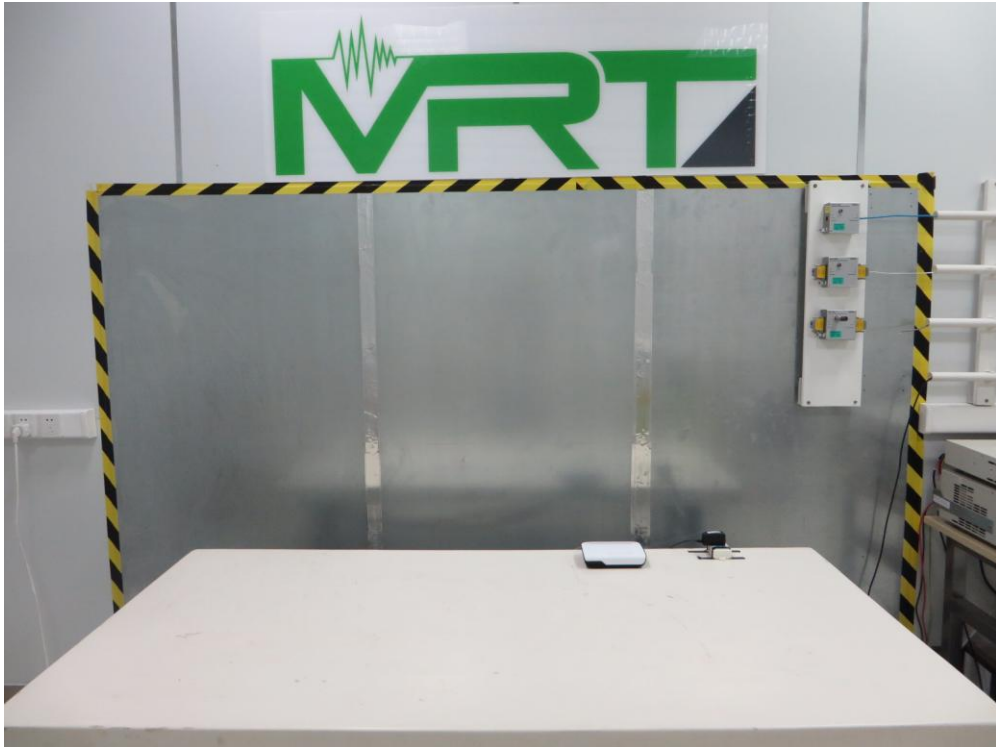

## FCC Part15C Test Setup Photo

Description: Front view of Conducted Emission Test Setup

Description: Back view of Conducted Emission Test Setup

Description: Radiated Emission Test Setup for 9kHz ~ 30MHz

Description: Radiated Emission Test Setup for 30MHz ~ 1GHz

Description: Radiated Emission Test Setup for 1GHz ~ 18GHz

Description: Radiated Emission Test Setup for 18GHz ~ 25GHz