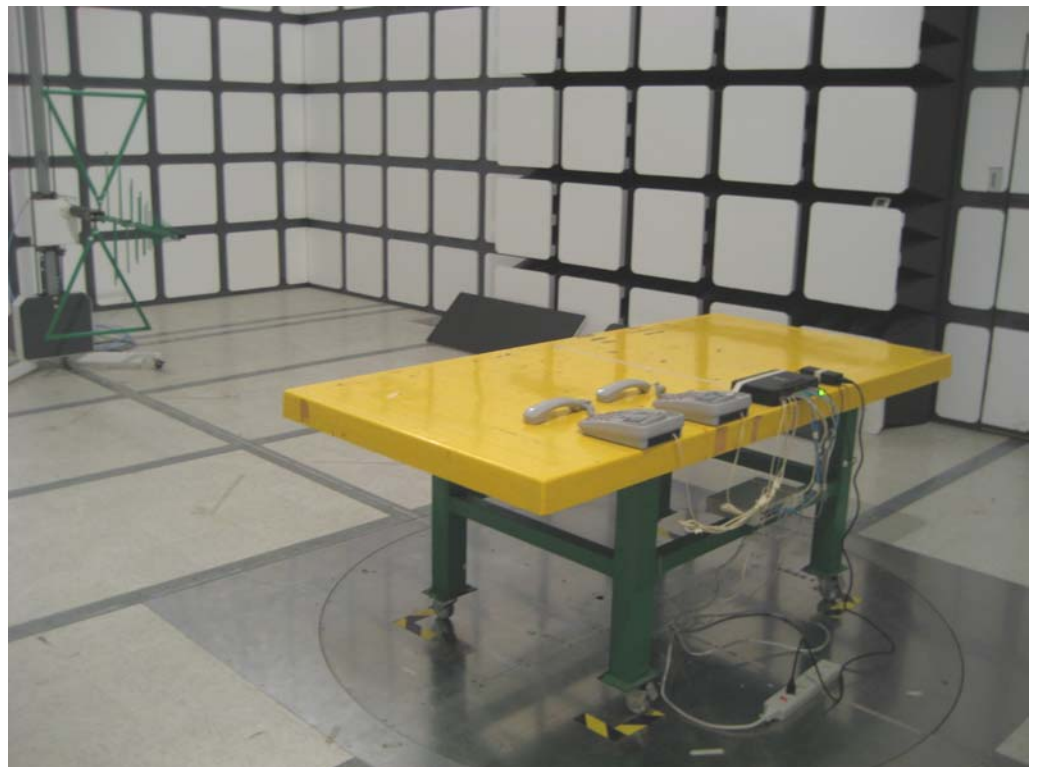

## 1. Photographs of Conducted Emissions Test Configuration

**FRONT VIEW**

**REAR VIEW**

## 2. Photographs of Radiated Emissions Test Configuration

9kHz ~30MHz

FRONT VIEW

REAR VIEW

30MHz~1GHz

FRONT VIEW / Mode 3

REAR VIEW / Mode 3

Above 1GHz