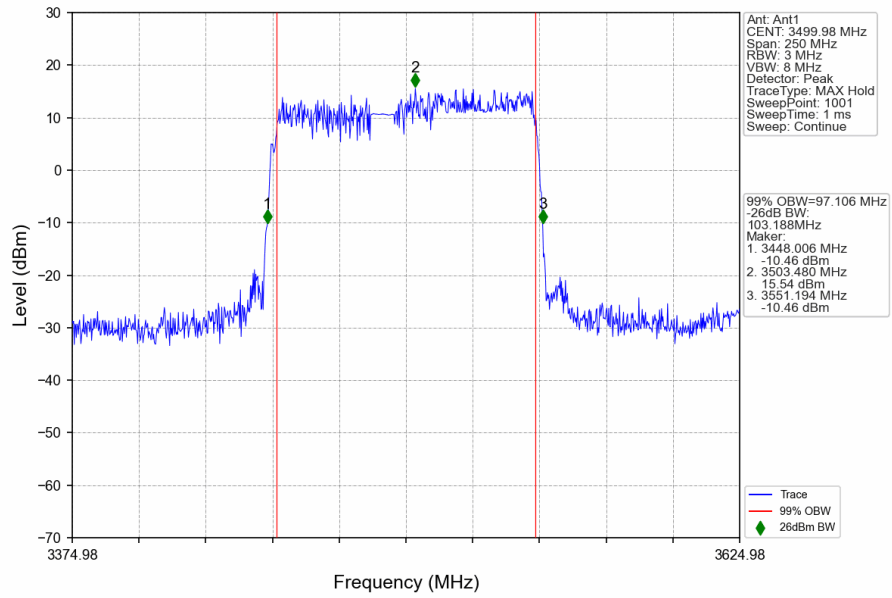

n78e_30kHz_SISO_NTNV_90MHz_CP-OFDM 256 QAM_3504.99MHz_Outer_Full

1.9 30k_SISO_100MHz_NTNV

1.9.1 Test Result

5G NR n78e SCS=30kHz SISO 100MHz NTV						
Modulation	Frequency (MHz)	RB Allocation	99% Bandwidth (MHz)	26dB Bandwidth (MHz)	Limit (MHz)	Verdict
DFT-s-OFDM QPSK	3500.01	Outer_Full	97.12	103.59	/	Pass
	3500.01	Outer_Full	96.71	103.84	/	Pass
	3499.98	Outer_Full	97.11	103.19	/	Pass
DFT-s-OFDM 64 QAM	3500.01	Outer_Full	96.83	103.40	/	Pass
	3500.01	Outer_Full	96.71	102.99	/	Pass
	3499.98	Outer_Full	96.95	103.48	/	Pass
DFT-s-OFDM 256 QAM	3500.01	Outer_Full	97.22	103.28	/	Pass
	3500.01	Outer_Full	96.67	103.06	/	Pass
	3499.98	Outer_Full	96.95	103.42	/	Pass
CP-OFDM QPSK	3500.01	Outer_Full	98.13	104.37	/	Pass
	3500.01	Outer_Full	97.73	104.44	/	Pass
	3499.98	Outer_Full	98.00	104.45	/	Pass
CP-OFDM 64 QAM	3500.01	Outer_Full	97.88	104.20	/	Pass
	3500.01	Outer_Full	97.91	104.18	/	Pass
	3499.98	Outer_Full	97.98	104.47	/	Pass
CP-OFDM 256 QAM	3500.01	Outer_Full	97.81	104.08	/	Pass
	3500.01	Outer_Full	98.01	104.09	/	Pass
	3499.98	Outer_Full	98.31	104.17	/	Pass

1.9.2 Test Graph

n78e_30kHz_SISO_NTNV_100MHz_DFT-s-OFDM QPSK_3499.98MHz_Outer_Full

n78e_30kHz_SISO_NTNV_100MHz_DFT-s-OFDM 64 QAM_3500.01MHz_Outer_Full

n78e_30kHz_SISO_NTNV_100MHz_DFT-s-OFDM 64 QAM_3500.01MHz_Outer_Full