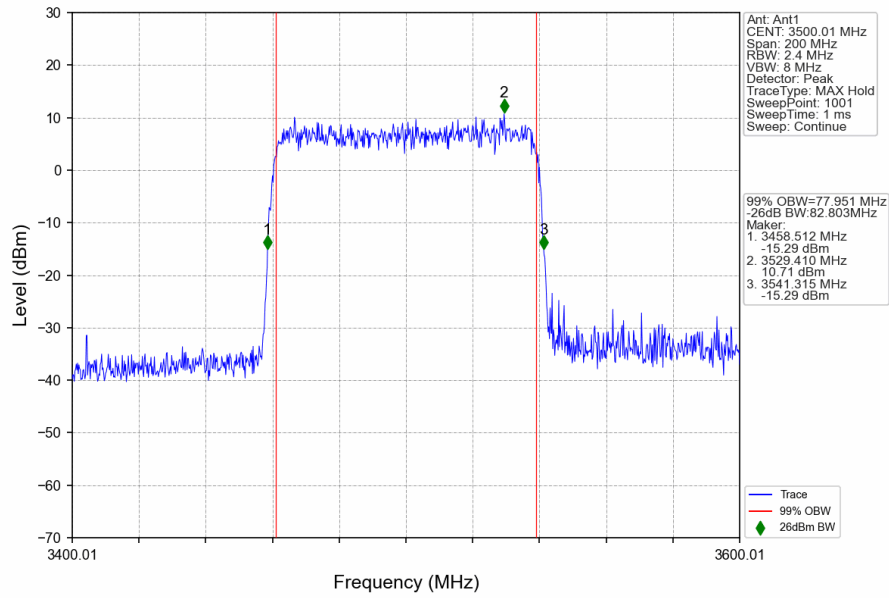

n78e_30kHz_SISO_NTNV_80MHz_CP-OFDM 256 QAM_3510MHz_Outer_Full

1.8 30k_SISO_90MHz_NTNV

1.8.1 Test Result

5G NR n78e SCS=30kHz SISO 90MHz NTNv						
Modulation	Frequency (MHz)	RB Allocation	99% Bandwidth (MHz)	26dB Bandwidth (MHz)	Limit (MHz)	Verdict
DFT-s-OFDM QPSK	3495	Outer_Full	87.19	93.24	/	Pass
	3500.01	Outer_Full	87.44	93.11	/	Pass
	3504.99	Outer_Full	87.08	93.22	/	Pass
DFT-s-OFDM 64 QAM	3495	Outer_Full	86.99	92.60	/	Pass
	3500.01	Outer_Full	87.04	92.92	/	Pass
	3504.99	Outer_Full	87.48	92.56	/	Pass
DFT-s-OFDM 256 QAM	3495	Outer_Full	87.56	92.55	/	Pass
	3500.01	Outer_Full	87.10	92.77	/	Pass
	3504.99	Outer_Full	87.27	92.94	/	Pass
CP-OFDM QPSK	3495	Outer_Full	87.78	93.19	/	Pass
	3500.01	Outer_Full	87.86	93.21	/	Pass
	3504.99	Outer_Full	87.90	93.27	/	Pass
CP-OFDM 64 QAM	3495	Outer_Full	88.11	93.52	/	Pass
	3500.01	Outer_Full	87.77	93.53	/	Pass
	3504.99	Outer_Full	88.11	94.05	/	Pass
CP-OFDM 256 QAM	3495	Outer_Full	87.80	93.72	/	Pass
	3500.01	Outer_Full	87.71	93.64	/	Pass
	3504.99	Outer_Full	87.64	93.33	/	Pass