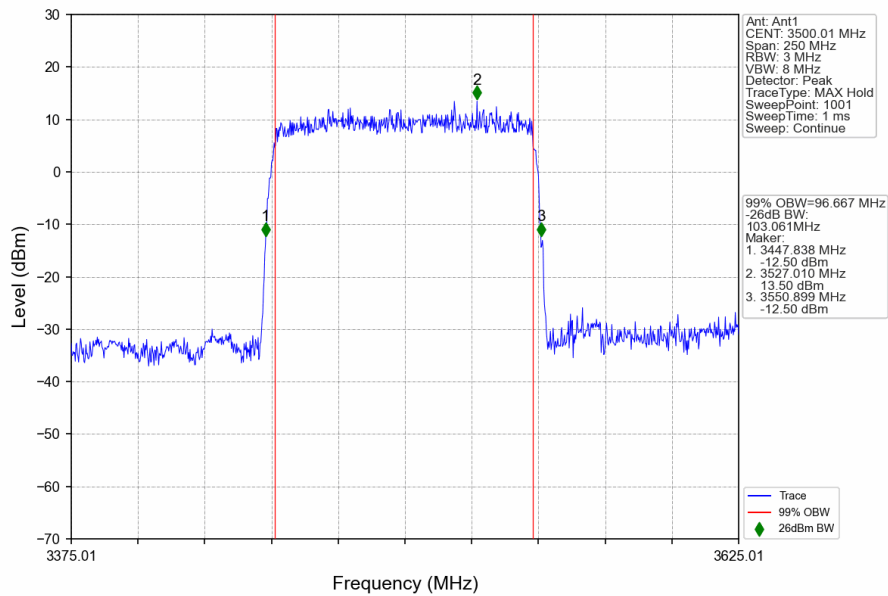

n78e_30kHz_SISO_NTNV_100MHz_DFT-s-OFDM 256 QAM_3500.01MHz_Outer_Full