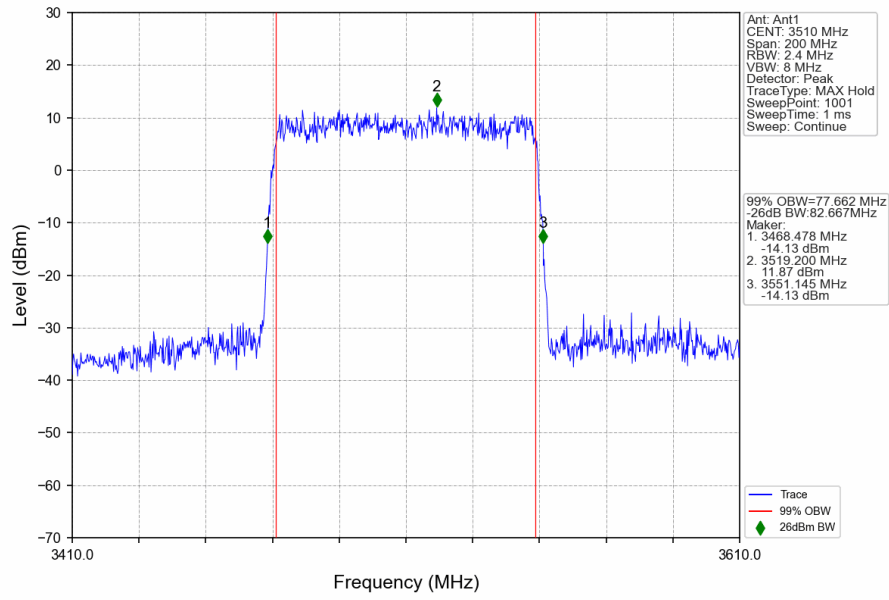

n78e_30kHz_SISO_NTNV_80MHz_DFT-s-OFDM 64 QAM_3510MHz_Outer_Full

n78e_30kHz_SISO_NTNV_80MHz_DFT-s-OFDM 256 QAM_3490.02MHz_Outer_Full

n78e_30kHz_SISO_NTNV_80MHz_DFT-s-OFDM 256 QAM_3500.01MHz_Outer_Full

n78e_30kHz_SISO_NTNV_80MHz_DFT-s-OFDM 256 QAM_3510MHz_Outer_Full