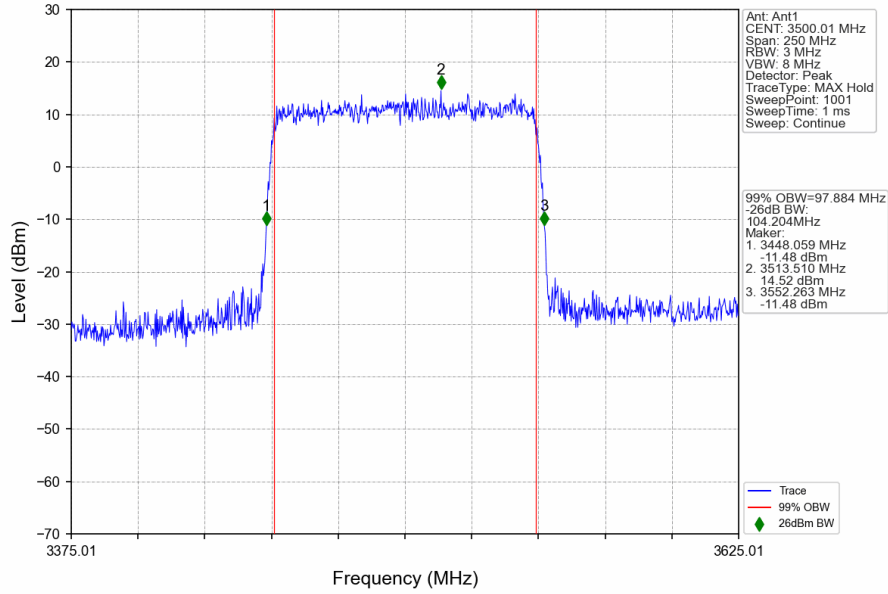

n78e_30kHz_SISO_NTNV_100MHz_CP-OFDM 64 QAM_3500.01MHz_Outer_Full