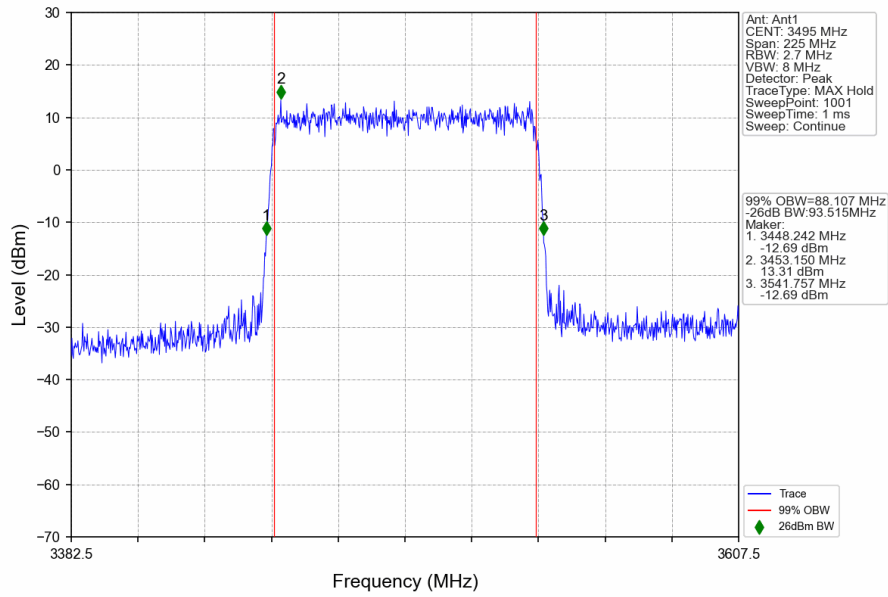

n78e_30kHz_SISO_NTNV_90MHz_CP-OFDM_QPSK_3495MHz_Outer_Full

n78e_30kHz_SISO_NTNV_90MHz_CP-OFDM QPSK_3500.01MHz_Outer_Full

n78e_30kHz_SISO_NTNV_90MHz_CP-OFDM QPSK_3504.99MHz_Outer_Full

n78e_30kHz_SISO_NTNV_90MHz_CP-OFDM 64 QAM_3495MHz_Outer_Full