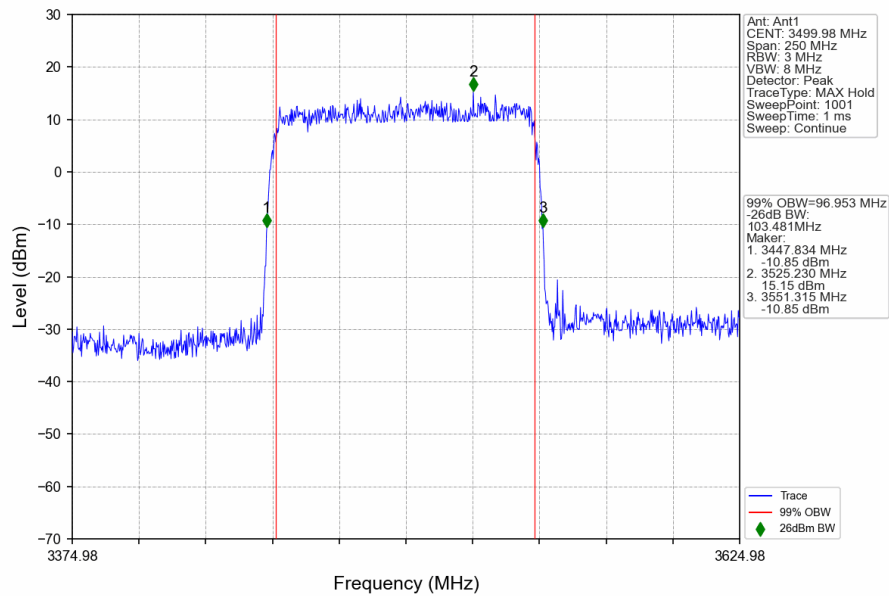

n78e_30kHz_SISO_NTNV_100MHz_DFT-s-OFDM 64 QAM_3499.98MHz_Outer_Full