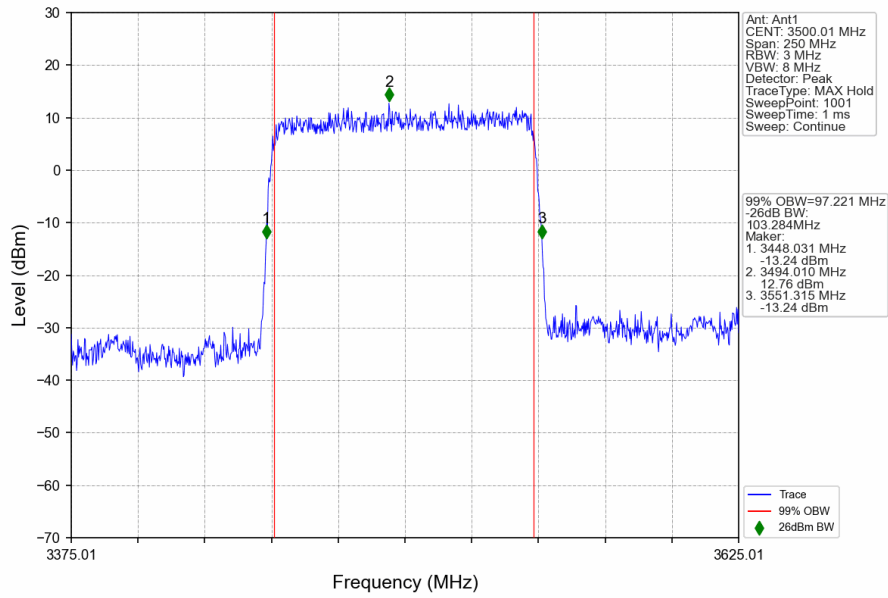

n78e_30kHz_SISO_NTNV_100MHz_DFT-s-OFDM 256 QAM_3500.01MHz_Outer_Full