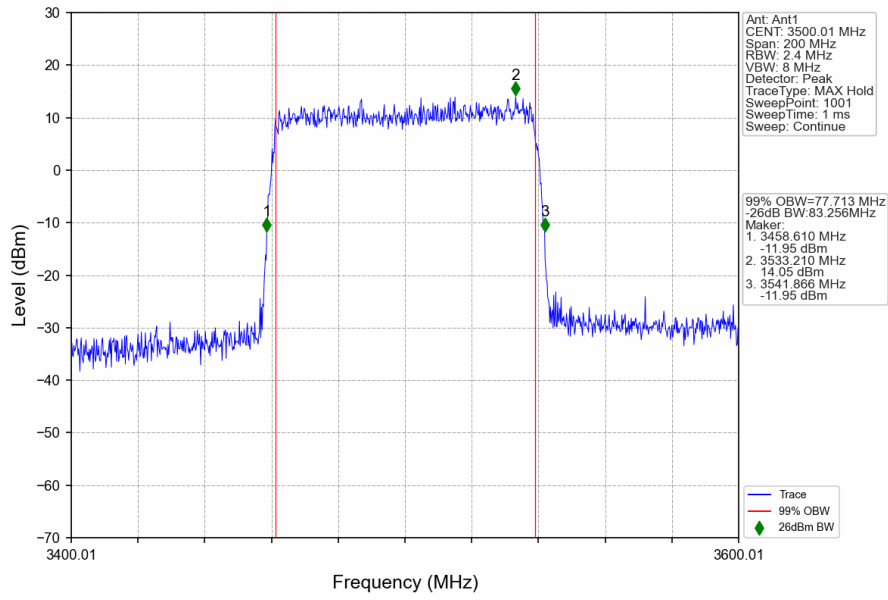

n78e_30kHz_SISO_NTNV_80MHz_CP-OFDM QPSK_3500.01MHz_Outer_Full