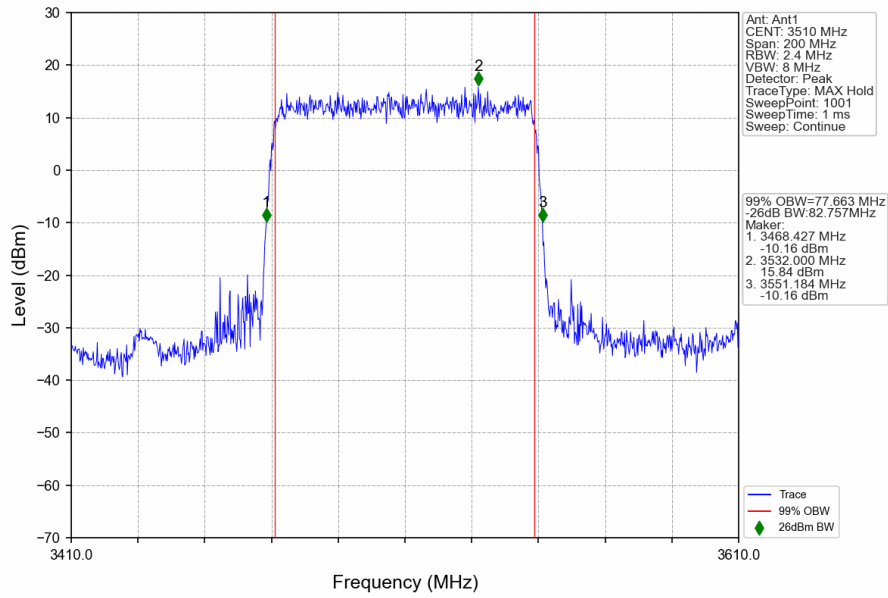

n78e_30kHz_SISO_NTNV_80MHz_DFT-s-OFDM QPSK_3510MHz_Outer_Full