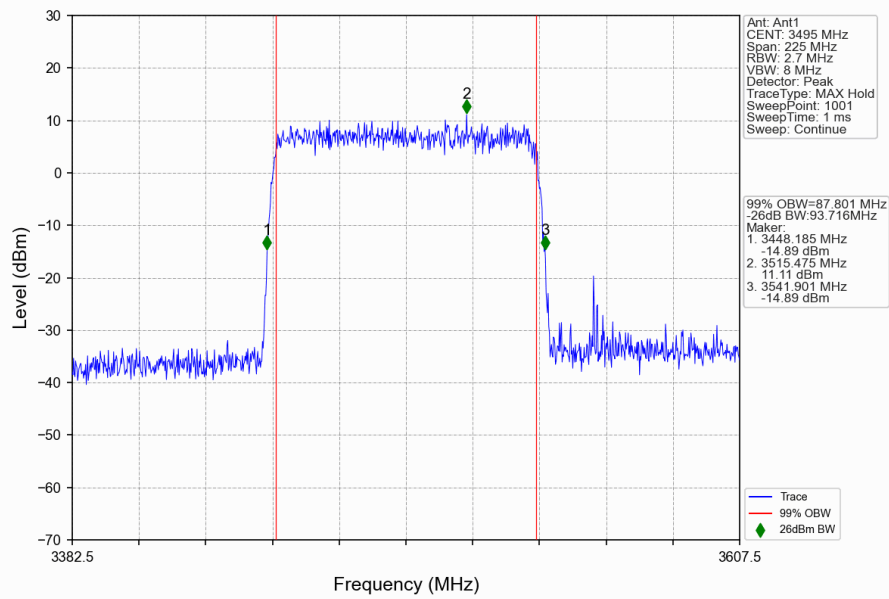

n78e_30kHz_SISO_NTNV_90MHz_CP-OFDM 256 QAM_3495MHz_Outer_Full