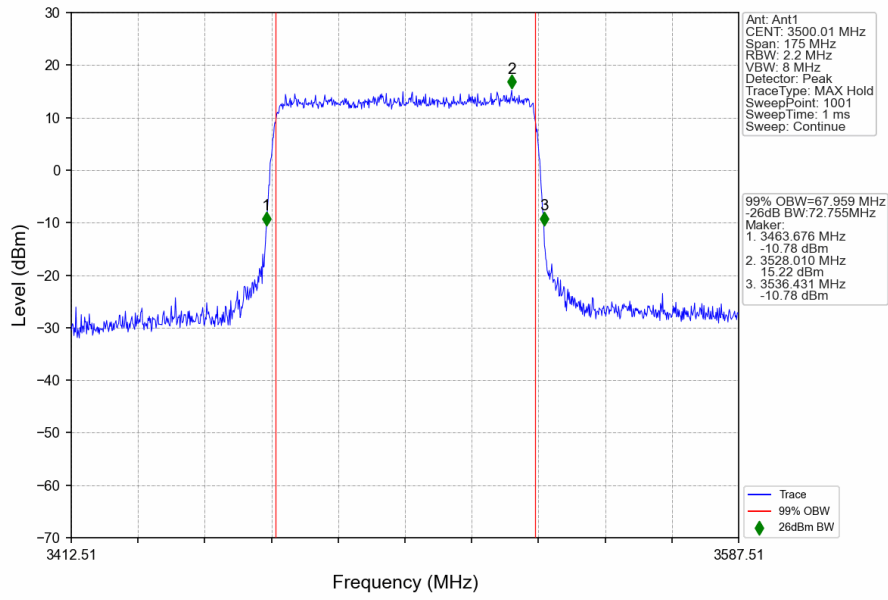

n78e_30kHz_SISO_NTNV_70MHz_CP-OFDM QPSK_3500.01MHz_Outer_Full