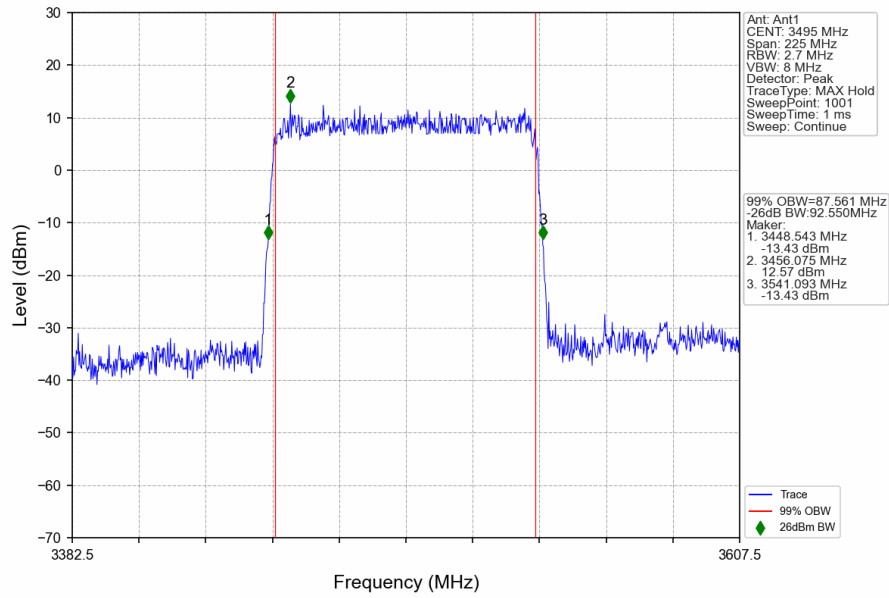

n78e_30kHz_SISO_NTNV_90MHz_DFT-s-OFDM 256 QAM_3495MHz_Outer_Full