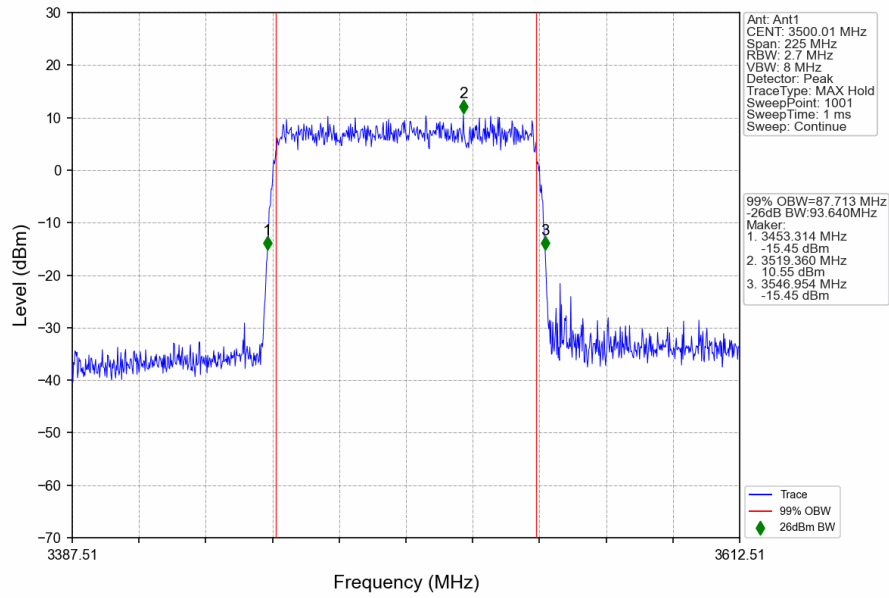

n78e_30kHz_SISO_NTNV_90MHz_CP-OFDM 64 QAM_3500.01MHz_Outer_Full

n78e_30kHz_SISO_NTNV_90MHz_CP-OFDM 64 QAM_3504.99MHz_Outer_Full

n78e_30kHz_SISO_NTNV_90MHz_CP-OFDM 256 QAM_3495MHz_Outer_Full

n78e_30kHz_SISO_NTNV_90MHz_CP-OFDM 256 QAM_3500.01MHz_Outer_Full

n78e_30kHz_SISO_NTNV_90MHz_CP-OFDM 256 QAM_3504.99MHz_Outer_Full

1.9 30k_SISO_100MHz_NTNV

1.9.1 Test Result

5G NR n78e SCS=30kHz SISO 100MHz NTV						
Modulation	Frequency (MHz)	RB Allocation	99% Bandwidth (MHz)	26dB Bandwidth (MHz)	Limit (MHz)	Verdict
DFT-s-OFDM QPSK	3500.01	Outer_Full	97.12	103.59	/	Pass
	3500.01	Outer_Full	96.71	103.84	/	Pass
	3499.98	Outer_Full	97.11	103.19	/	Pass
DFT-s-OFDM 64 QAM	3500.01	Outer_Full	96.83	103.40	/	Pass
	3500.01	Outer_Full	96.71	102.99	/	Pass
	3499.98	Outer_Full	96.95	103.48	/	Pass
DFT-s-OFDM 256 QAM	3500.01	Outer_Full	97.22	103.28	/	Pass
	3500.01	Outer_Full	96.67	103.06	/	Pass
	3499.98	Outer_Full	96.95	103.42	/	Pass
CP-OFDM QPSK	3500.01	Outer_Full	98.13	104.37	/	Pass
	3500.01	Outer_Full	97.73	104.44	/	Pass
	3499.98	Outer_Full	98.00	104.45	/	Pass
CP-OFDM 64 QAM	3500.01	Outer_Full	97.88	104.20	/	Pass
	3500.01	Outer_Full	97.91	104.18	/	Pass
	3499.98	Outer_Full	97.98	104.47	/	Pass
CP-OFDM 256 QAM	3500.01	Outer_Full	97.81	104.08	/	Pass
	3500.01	Outer_Full	98.01	104.09	/	Pass
	3499.98	Outer_Full	98.31	104.17	/	Pass