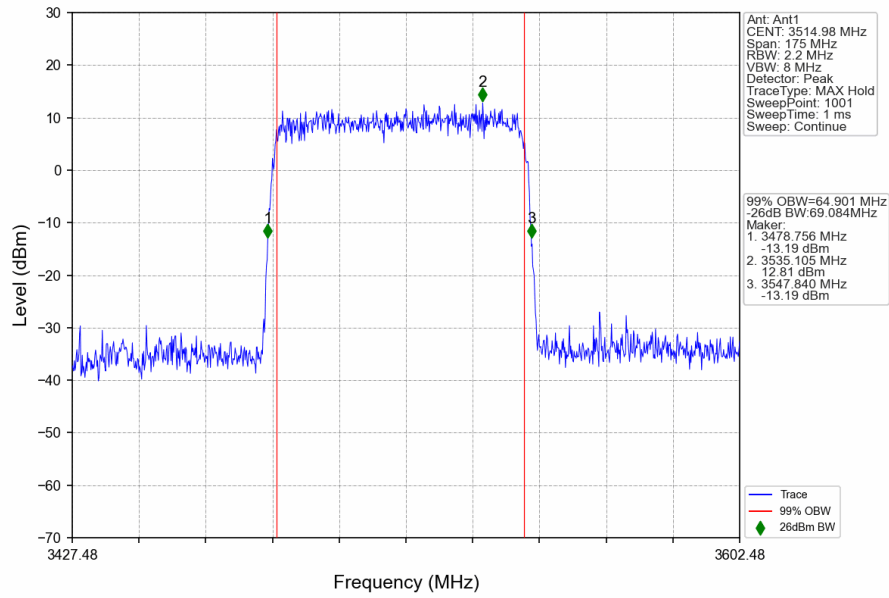

n78e_30kHz_SISO_NTNV_70MHz_DFT-s-OFDM 256 QAM_3514.98MHz_Outer_Full