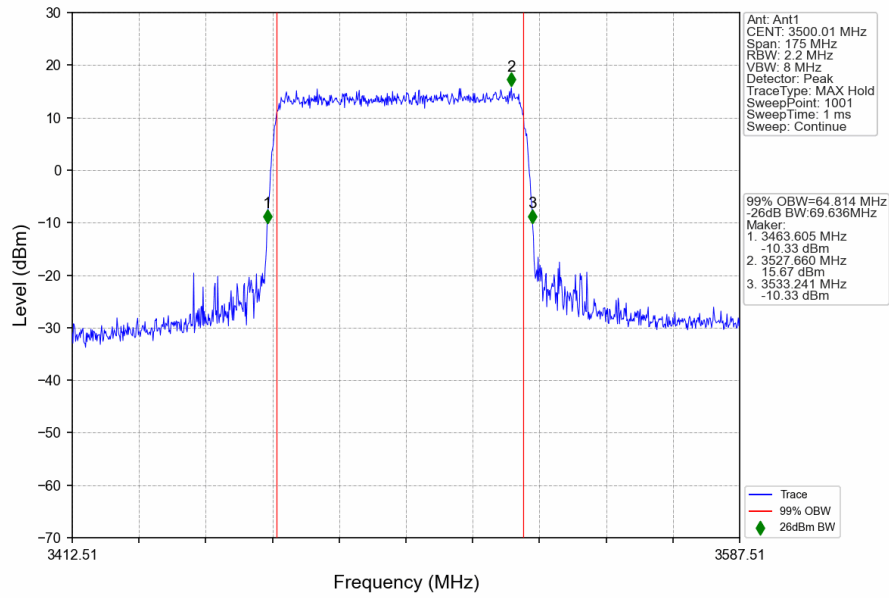

n78e_30kHz_SISO_NTNV_70MHz_DFT-s-OFDM QPSK_3514.98MHz_Outer_Full

n78e_30kHz_SISO_NTNV_70MHz_DFT-s-OFDM 64 QAM_3485.01MHz_Outer_Full

n78e_30kHz_SISO_NTNV_70MHz_DFT-s-OFDM 64 QAM_3500.01MHz_Outer_Full

n78e_30kHz_SISO_NTNV_70MHz_DFT-s-OFDM 64 QAM_3514.98MHz_Outer_Full