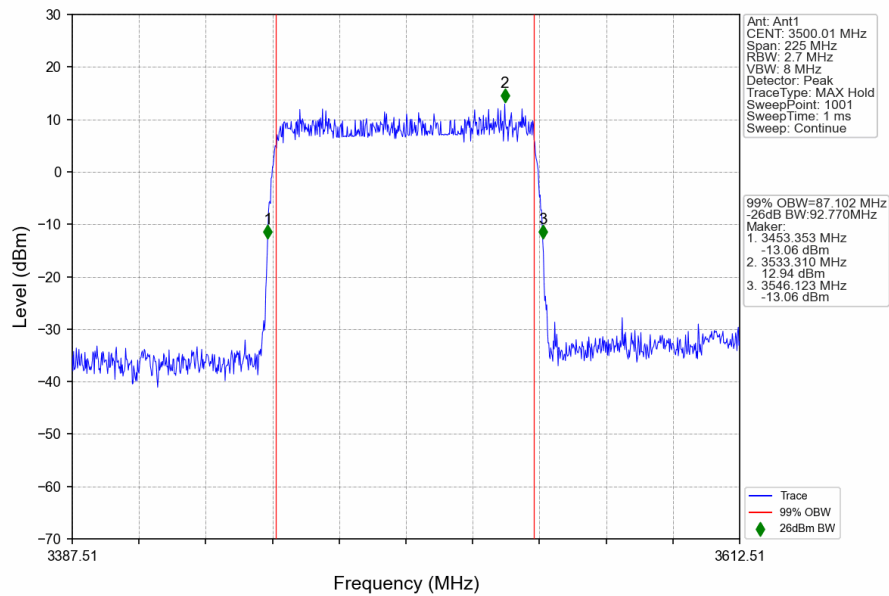

n78e_30kHz_SISO_NTNV_90MHz_DFT-s-OFDM 256 QAM_3500.01MHz_Outer_Full