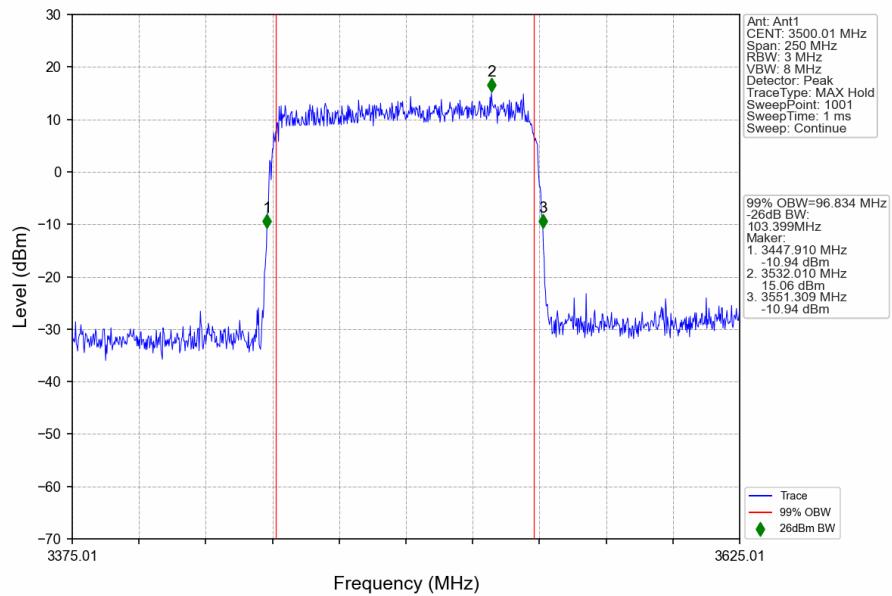

n78e_30kHz_SISO_NTNV_90MHz_CP-OFDM 256 QAM_3504.99MHz_Outer_Full

1.9 30k_SISO_100MHz_NTNV

1.9.1 Test Result

5G NR n78e SCS=30kHz SISO 100MHz NTV						
Modulation	Frequency (MHz)	RB Allocation	99% Bandwidth (MHz)	26dB Bandwidth (MHz)	Limit (MHz)	Verdict
DFT-s-OFDM QPSK	3500.01	Outer_Full	97.12	103.59	/	Pass
	3500.01	Outer_Full	96.71	103.84	/	Pass
	3499.98	Outer_Full	97.11	103.19	/	Pass
DFT-s-OFDM 64 QAM	3500.01	Outer_Full	96.83	103.40	/	Pass
	3500.01	Outer_Full	96.71	102.99	/	Pass
	3499.98	Outer_Full	96.95	103.48	/	Pass
DFT-s-OFDM 256 QAM	3500.01	Outer_Full	97.22	103.28	/	Pass
	3500.01	Outer_Full	96.67	103.06	/	Pass
	3499.98	Outer_Full	96.95	103.42	/	Pass
CP-OFDM QPSK	3500.01	Outer_Full	98.13	104.37	/	Pass
	3500.01	Outer_Full	97.73	104.44	/	Pass
	3499.98	Outer_Full	98.00	104.45	/	Pass
CP-OFDM 64 QAM	3500.01	Outer_Full	97.88	104.20	/	Pass
	3500.01	Outer_Full	97.91	104.18	/	Pass
	3499.98	Outer_Full	97.98	104.47	/	Pass
CP-OFDM 256 QAM	3500.01	Outer_Full	97.81	104.08	/	Pass
	3500.01	Outer_Full	98.01	104.09	/	Pass
	3499.98	Outer_Full	98.31	104.17	/	Pass

1.9.2 Test Graph

n78e_30kHz_SISO_NTNV_100MHz_DFT-s-OFDM QPSK_3499.98MHz_Outer_Full

n78e_30kHz_SISO_NTNV_100MHz_DFT-s-OFDM 64 QAM_3500.01MHz_Outer_Full

n78e_30kHz_SISO_NTNV_100MHz_DFT-s-OFDM 64 QAM_3500.01MHz_Outer_Full