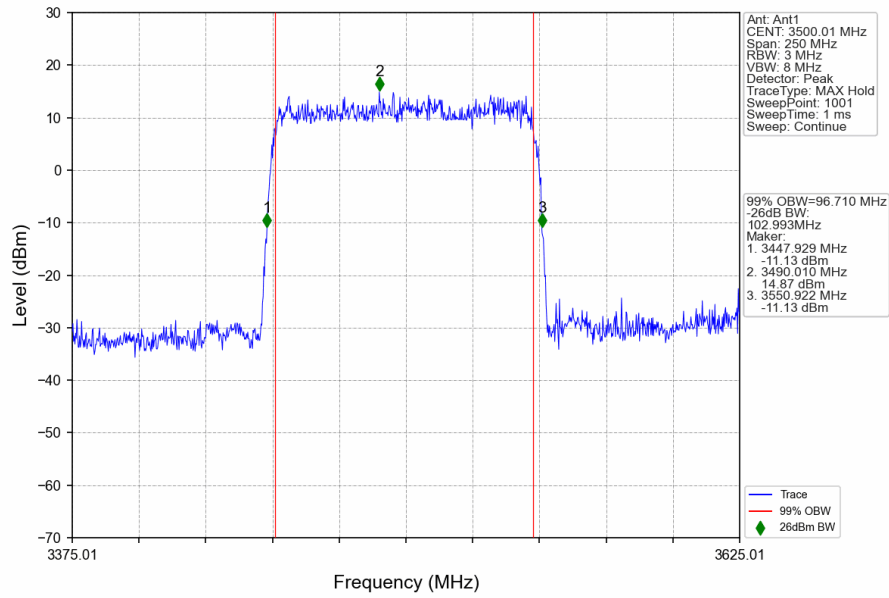

n78e_30kHz_SISO_NTNV_90MHz_CP-OFDM 256 QAM_3504.99MHz_Outer_Full

1.9 30k_SISO_100MHz_NTNV

1.9.1 Test Result

5G NR n78e SCS=30kHz SISO 100MHz NTV						
Modulation	Frequency (MHz)	RB Allocation	99% Bandwidth (MHz)	26dB Bandwidth (MHz)	Limit (MHz)	Verdict
DFT-s-OFDM QPSK	3500.01	Outer_Full	97.12	103.59	/	Pass
	3500.01	Outer_Full	96.71	103.84	/	Pass
	3499.98	Outer_Full	97.11	103.19	/	Pass
DFT-s-OFDM 64 QAM	3500.01	Outer_Full	96.83	103.40	/	Pass
	3500.01	Outer_Full	96.71	102.99	/	Pass
	3499.98	Outer_Full	96.95	103.48	/	Pass
DFT-s-OFDM 256 QAM	3500.01	Outer_Full	97.22	103.28	/	Pass
	3500.01	Outer_Full	96.67	103.06	/	Pass
	3499.98	Outer_Full	96.95	103.42	/	Pass
CP-OFDM QPSK	3500.01	Outer_Full	98.13	104.37	/	Pass
	3500.01	Outer_Full	97.73	104.44	/	Pass
	3499.98	Outer_Full	98.00	104.45	/	Pass
CP-OFDM 64 QAM	3500.01	Outer_Full	97.88	104.20	/	Pass
	3500.01	Outer_Full	97.91	104.18	/	Pass
	3499.98	Outer_Full	97.98	104.47	/	Pass
CP-OFDM 256 QAM	3500.01	Outer_Full	97.81	104.08	/	Pass
	3500.01	Outer_Full	98.01	104.09	/	Pass
	3499.98	Outer_Full	98.31	104.17	/	Pass

1.9.2 Test Graph

n78e_30kHz_SISO_NTNV_100MHz_DFT-s-OFDM QPSK_3499.98MHz_Outer_Full

n78e_30kHz_SISO_NTNV_100MHz_DFT-s-OFDM 64 QAM_3500.01MHz_Outer_Full

n78e_30kHz_SISO_NTNV_100MHz_DFT-s-OFDM 64 QAM_3500.01MHz_Outer_Full