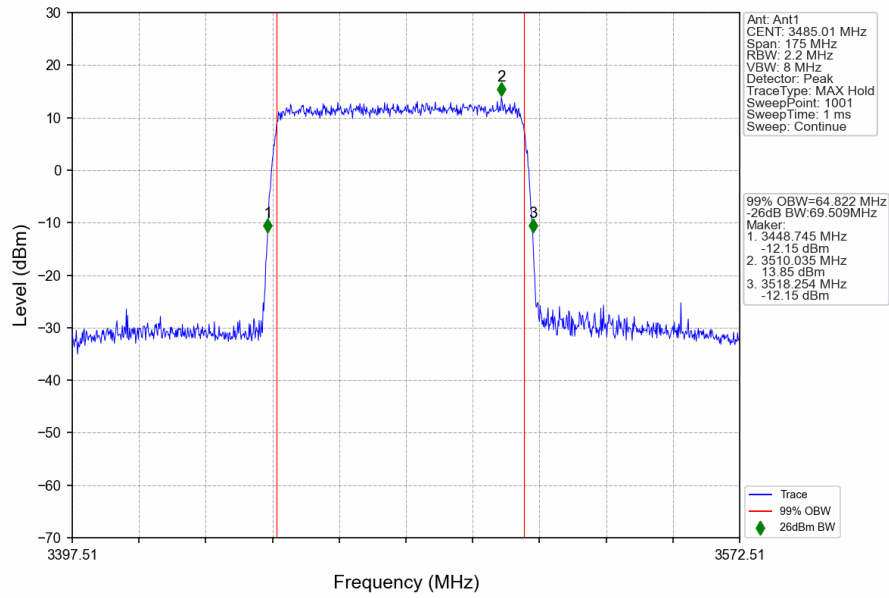

n78e_30kHz_SISO_NTNV_70MHz_DFT-s-OFDM_256_QAM_3485.01MHz_Outer_Full