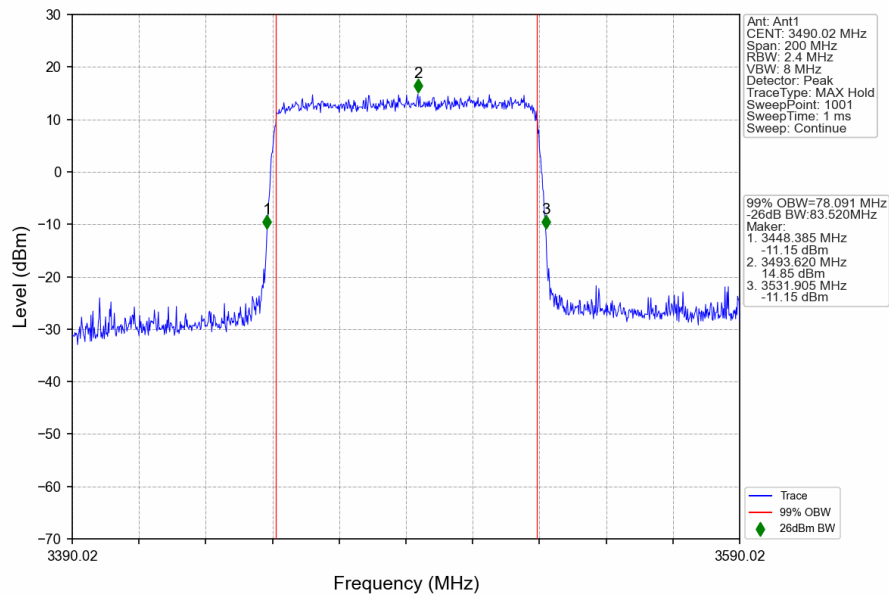

n78e_30kHz_SISO_NTNV_80MHz_CP-OFDM QPSK_3490.02MHz_Outer_Full