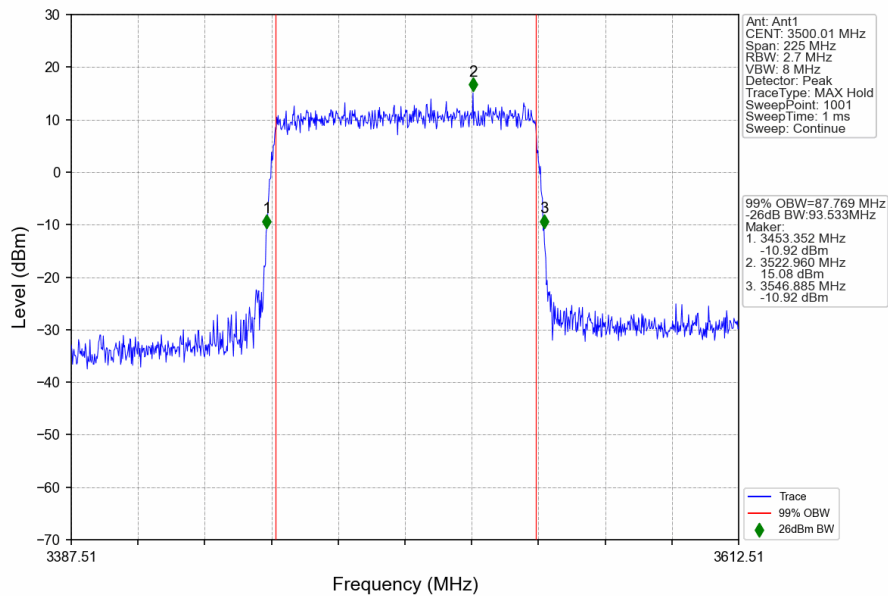

n78e_30kHz_SISO_NTNV_90MHz_CP-OFDM 64 QAM_3500.01MHz_Outer_Full