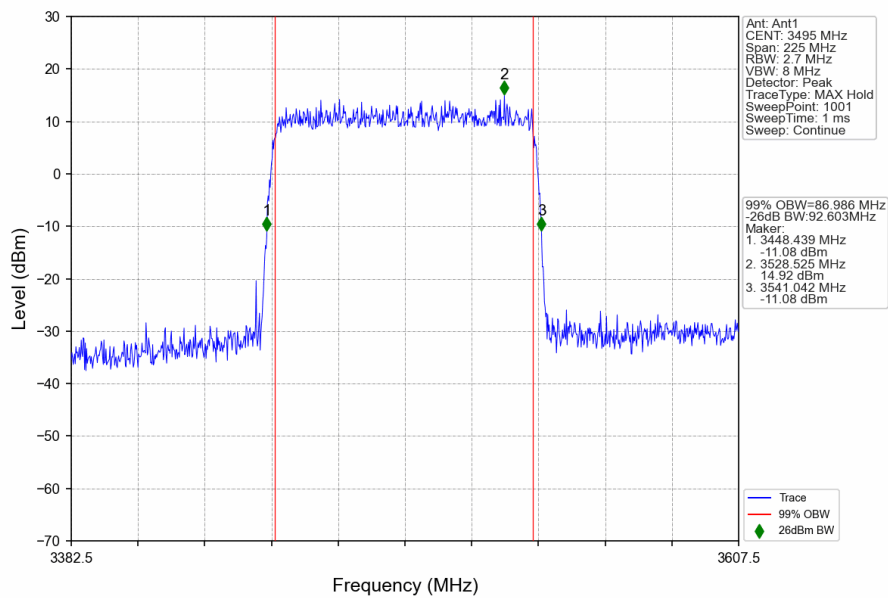

n78e_30kHz_SISO_NTNV_90MHz_DFT-s-OFDM 64 QAM_3495MHz_Outer_Full