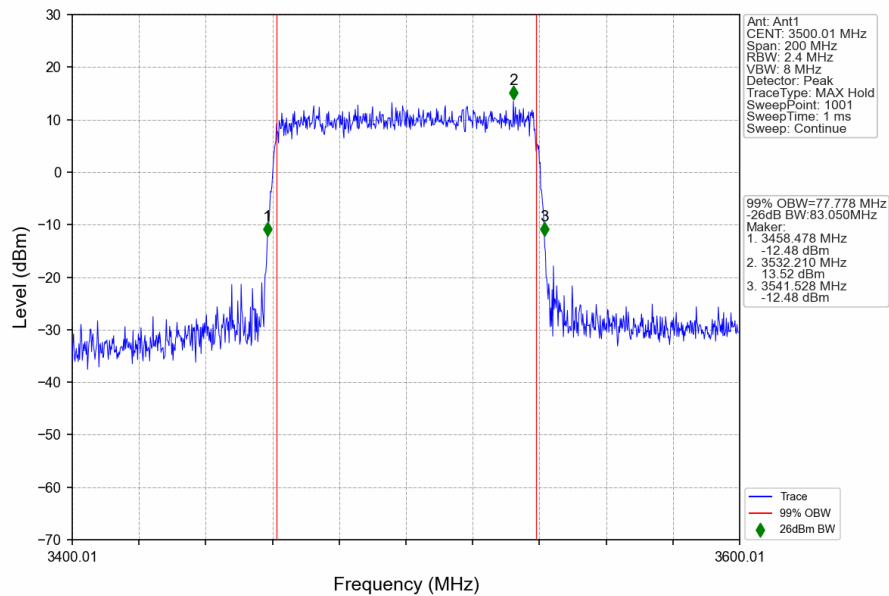

n78e_30kHz_SISO_NTNV_80MHz_CP-OFDM 64 QAM_3500.01MHz_Outer_Full