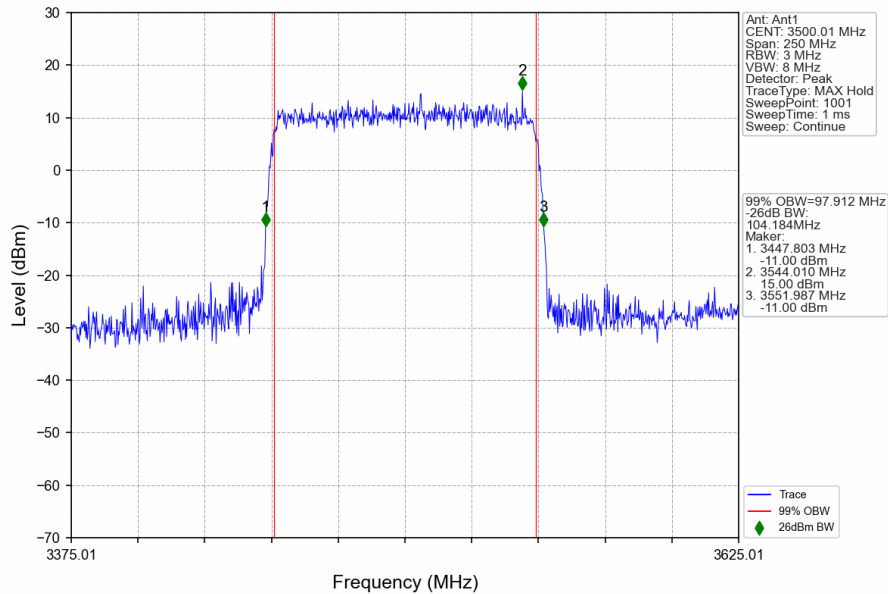

n78e_30kHz_SISO_NTNV_100MHz_CP-OFDM 64 QAM_3500.01MHz_Outer_Full