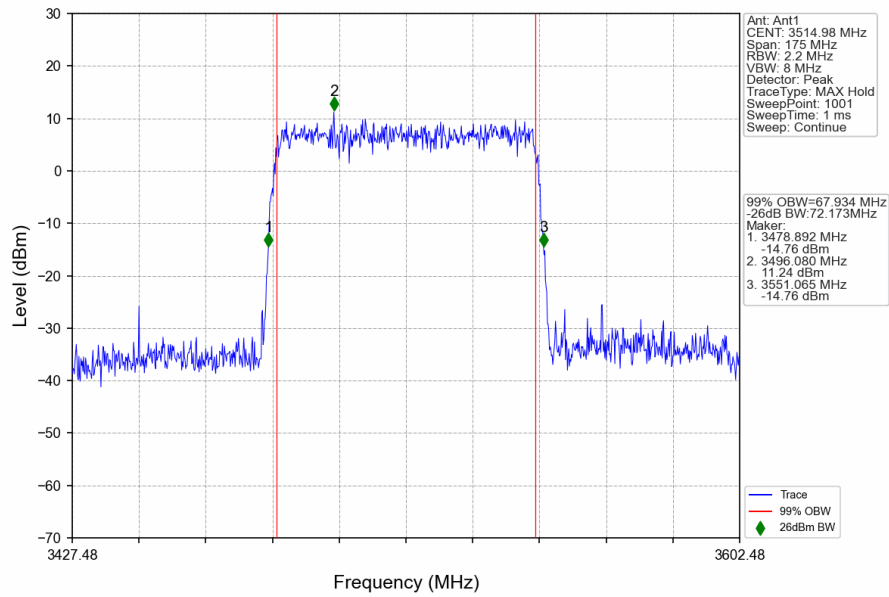

n78e_30kHz_SISO_NTNV_70MHz_CP-OFDM 256 QAM_3514.98MHz_Outer_Full

1.7 30k_SISO_80MHz_NTNV

1.7.1 Test Result

5G NR n78e SCS=30kHz SISO 80MHz NTNv						
Modulation	Frequency (MHz)	RB Allocation	99% Bandwidth (MHz)	26dB Bandwidth (MHz)	Limit (MHz)	Verdict
DFT-s-OFDM QPSK	3490.02	Outer_Full	77.69	83.16	/	Pass
	3500.01	Outer_Full	77.86	82.42	/	Pass
	3510	Outer_Full	77.66	82.76	/	Pass
DFT-s-OFDM 64 QAM	3490.02	Outer_Full	77.76	82.94	/	Pass
	3500.01	Outer_Full	77.55	82.56	/	Pass
	3510	Outer_Full	77.70	82.78	/	Pass
DFT-s-OFDM 256 QAM	3490.02	Outer_Full	77.68	82.96	/	Pass
	3500.01	Outer_Full	77.47	82.62	/	Pass
	3510	Outer_Full	77.66	82.67	/	Pass
CP-OFDM QPSK	3490.02	Outer_Full	78.09	83.52	/	Pass
	3500.01	Outer_Full	77.71	83.26	/	Pass
	3510	Outer_Full	77.68	82.95	/	Pass
CP-OFDM 64 QAM	3490.02	Outer_Full	78.12	83.38	/	Pass
	3500.01	Outer_Full	77.78	83.05	/	Pass
	3510	Outer_Full	77.91	83.04	/	Pass
CP-OFDM 256 QAM	3490.02	Outer_Full	78.13	83.30	/	Pass
	3500.01	Outer_Full	77.95	82.80	/	Pass
	3510	Outer_Full	78.14	83.02	/	Pass