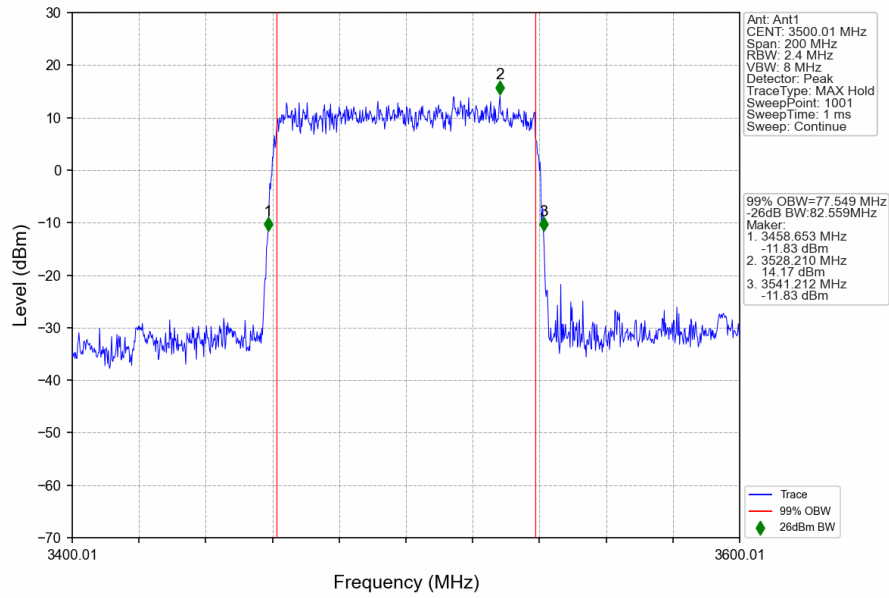

1.7.2 Test Graph

n78e_30kHz_SISO_NTNV_80MHz_DFT-s-OFDM QPSK_3510MHz_Outer_Full

n78e_30kHz_SISO_NTNV_80MHz_DFT-s-OFDM 64 QAM_3490.02MHz_Outer_Full

n78e_30kHz_SISO_NTNV_80MHz_DFT-s-OFDM 64 QAM_3500.01MHz_Outer_Full