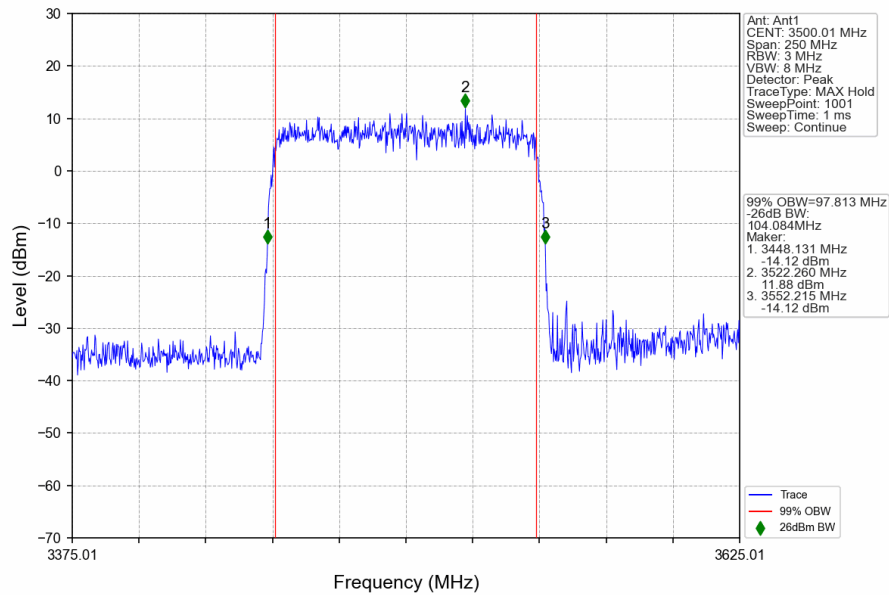

n78e_30kHz_SISO_NTNV_100MHz_CP-OFDM 64 QAM_3500.01MHz_Outer_Full

n78e_30kHz_SISO_NTNV_100MHz_CP-OFDM 64 QAM_3500.01MHz_Outer_Full

n78e_30kHz_SISO_NTNV_100MHz_CP-OFDM 64 QAM_3499.98MHz_Outer_Full

n78e_30kHz_SISO_NTNV_100MHz_CP-OFDM 256 QAM_3500.01MHz_Outer_Full

n78e_30kHz_SISO_NTNV_100MHz_CP-OFDM 256 QAM_3500.01MHz_Outer_Full

n78e_30kHz_SISO_NTNV_100MHz_CP-OFDM 256 QAM_3499.98MHz_Outer_Full