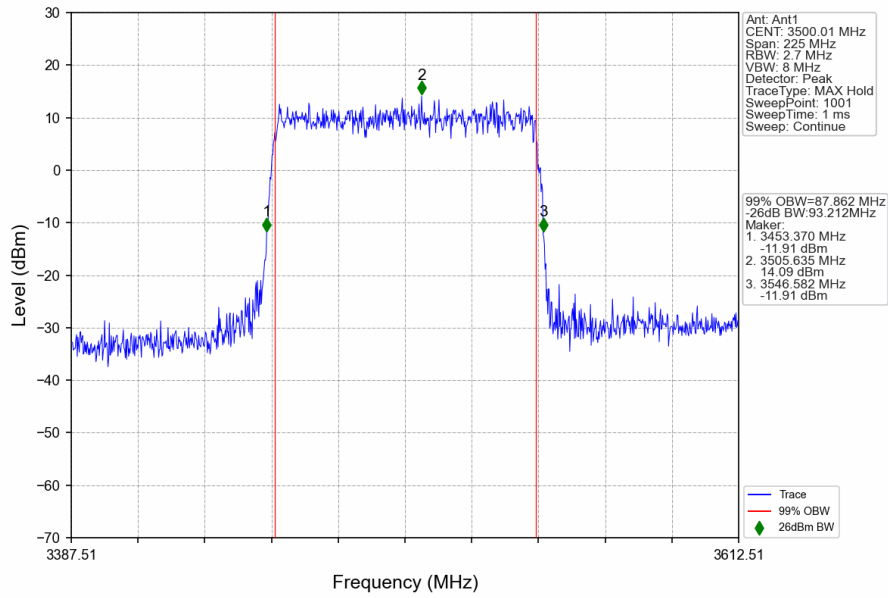

n78e_30kHz_SISO_NTNV_90MHz_CP-OFDM QPSK_3500.01MHz_Outer_Full