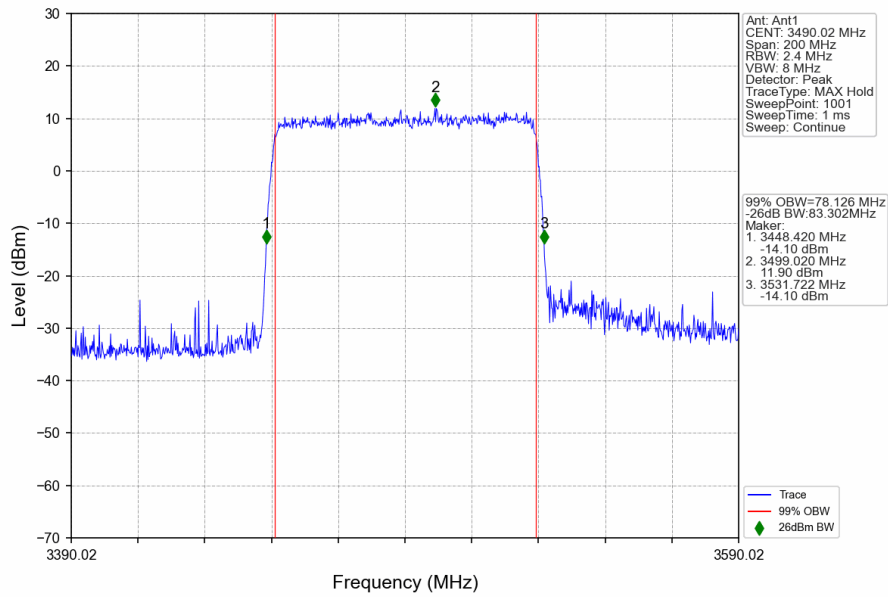

n78e_30kHz_SISO_NTNV_80MHz_CP-OFDM 256 QAM_3490.02MHz_Outer_Full