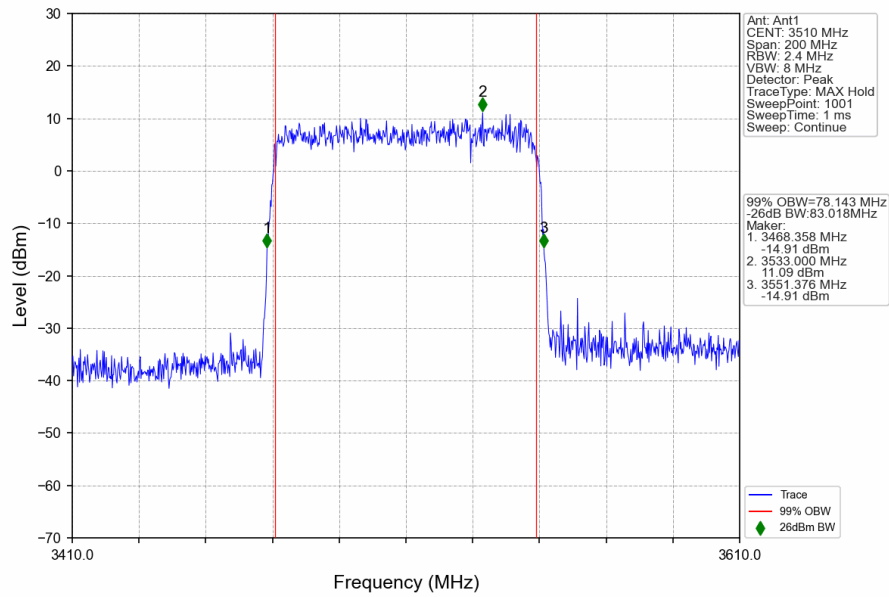

n78e_30kHz_SISO_NTNV_80MHz_CP-OFDM 256 QAM_3510MHz_Outer_Full

1.8 30k_SISO_90MHz_NTNV

1.8.1 Test Result

5G NR n78e SCS=30kHz SISO 90MHz NTNv						
Modulation	Frequency (MHz)	RB Allocation	99% Bandwidth (MHz)	26dB Bandwidth (MHz)	Limit (MHz)	Verdict
DFT-s-OFDM QPSK	3495	Outer_Full	87.19	93.24	/	Pass
	3500.01	Outer_Full	87.44	93.11	/	Pass
	3504.99	Outer_Full	87.08	93.22	/	Pass
DFT-s-OFDM 64 QAM	3495	Outer_Full	86.99	92.60	/	Pass
	3500.01	Outer_Full	87.04	92.92	/	Pass
	3504.99	Outer_Full	87.48	92.56	/	Pass
DFT-s-OFDM 256 QAM	3495	Outer_Full	87.56	92.55	/	Pass
	3500.01	Outer_Full	87.10	92.77	/	Pass
	3504.99	Outer_Full	87.27	92.94	/	Pass
CP-OFDM QPSK	3495	Outer_Full	87.78	93.19	/	Pass
	3500.01	Outer_Full	87.86	93.21	/	Pass
	3504.99	Outer_Full	87.90	93.27	/	Pass
CP-OFDM 64 QAM	3495	Outer_Full	88.11	93.52	/	Pass
	3500.01	Outer_Full	87.77	93.53	/	Pass
	3504.99	Outer_Full	88.11	94.05	/	Pass
CP-OFDM 256 QAM	3495	Outer_Full	87.80	93.72	/	Pass
	3500.01	Outer_Full	87.71	93.64	/	Pass
	3504.99	Outer_Full	87.64	93.33	/	Pass