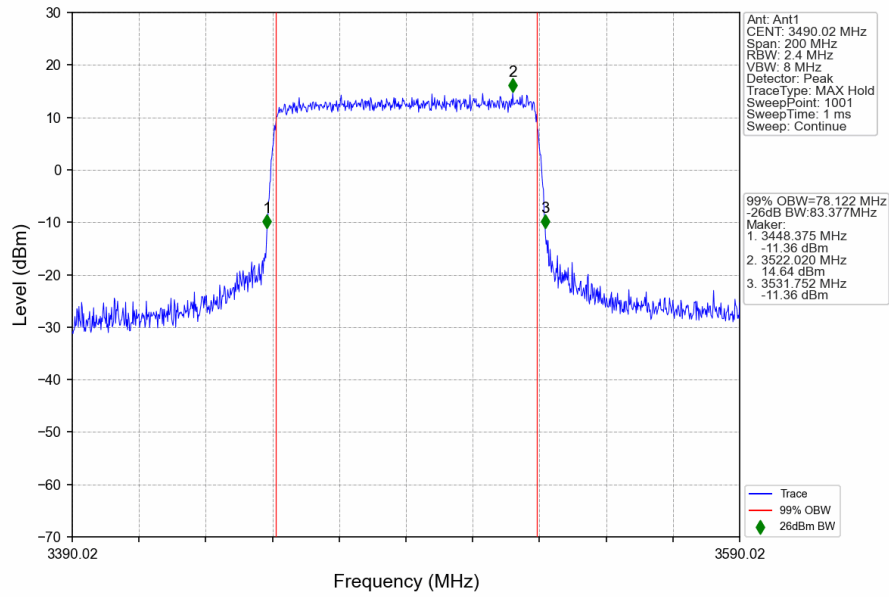

n78e_30kHz_SISO_NTNV_80MHz_CP-OFDM QPSK_3490.02MHz_Outer_Full

n78e_30kHz_SISO_NTNV_80MHz_CP-OFDM QPSK_3500.01MHz_Outer_Full

n78e_30kHz_SISO_NTNV_80MHz_CP-OFDM QPSK_3510MHz_Outer_Full

n78e_30kHz_SISO_NTNV_80MHz_CP-OFDM 64 QAM_3490.02MHz_Outer_Full