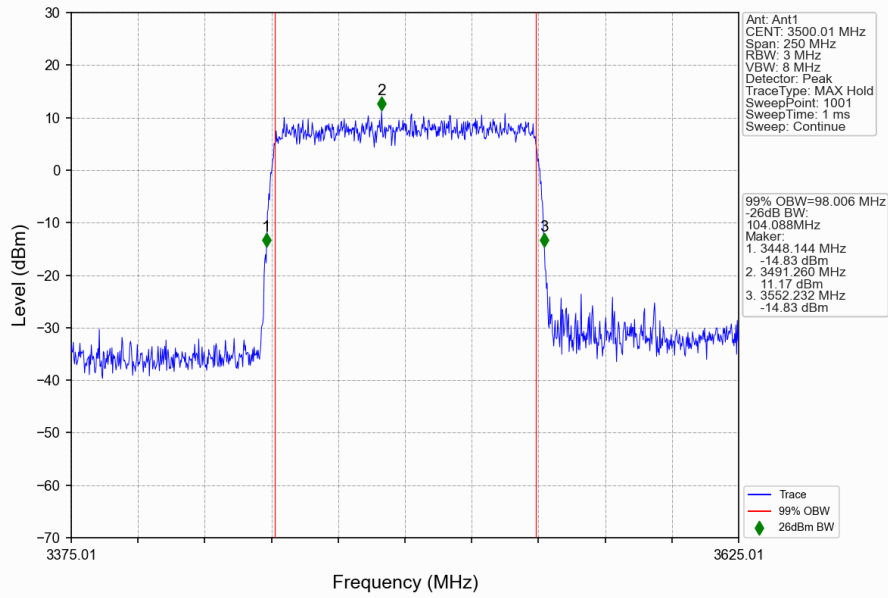

n78e_30kHz_SISO_NTNV_100MHz_CP-OFDM 64 QAM_3500.01MHz_Outer_Full

n78e_30kHz_SISO_NTNV_100MHz_CP-OFDM 64 QAM_3500.01MHz_Outer_Full

n78e_30kHz_SISO_NTNV_100MHz_CP-OFDM 64 QAM_3499.98MHz_Outer_Full

n78e_30kHz_SISO_NTNV_100MHz_CP-OFDM 256 QAM_3500.01MHz_Outer_Full

n78e_30kHz_SISO_NTNV_100MHz_CP-OFDM 256 QAM_3500.01MHz_Outer_Full

n78e_30kHz_SISO_NTNV_100MHz_CP-OFDM 256 QAM_3499.98MHz_Outer_Full