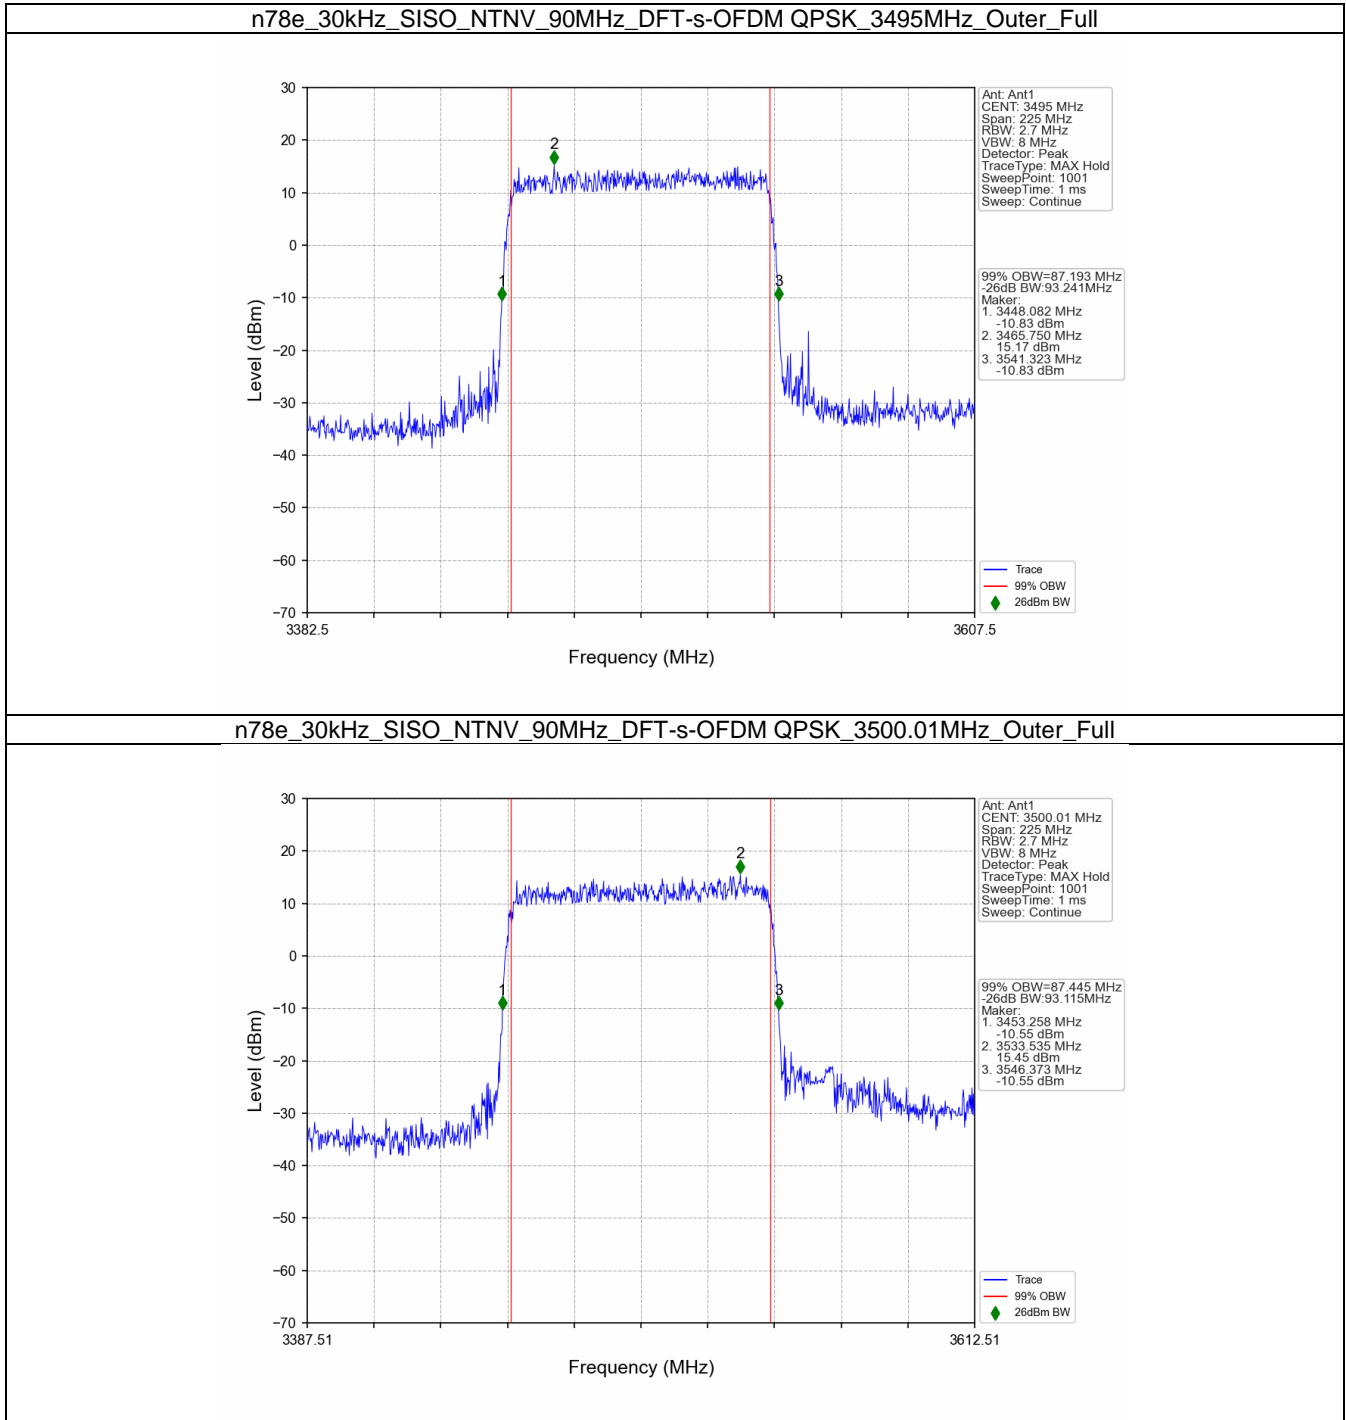

1.8.2 Test Graph