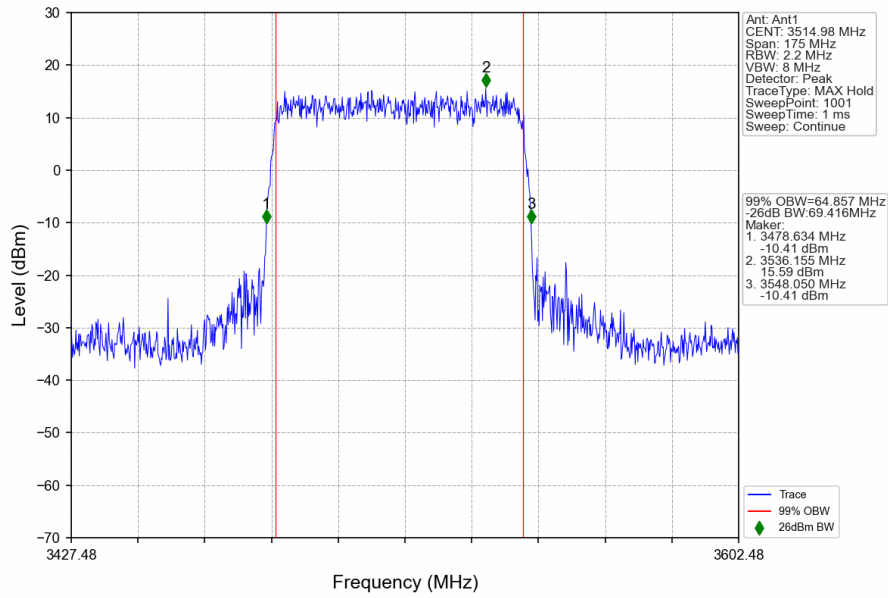

n78e_30kHz_SISO_NTNV_70MHz_DFT-s-OFDM QPSK_3514.98MHz_Outer_Full

n78e_30kHz_SISO_NTNV_70MHz_DFT-s-OFDM 64 QAM_3485.01MHz_Outer_Full

n78e_30kHz_SISO_NTNV_70MHz_DFT-s-OFDM 64 QAM_3500.01MHz_Outer_Full

n78e_30kHz_SISO_NTNV_70MHz_DFT-s-OFDM 64 QAM_3514.98MHz_Outer_Full