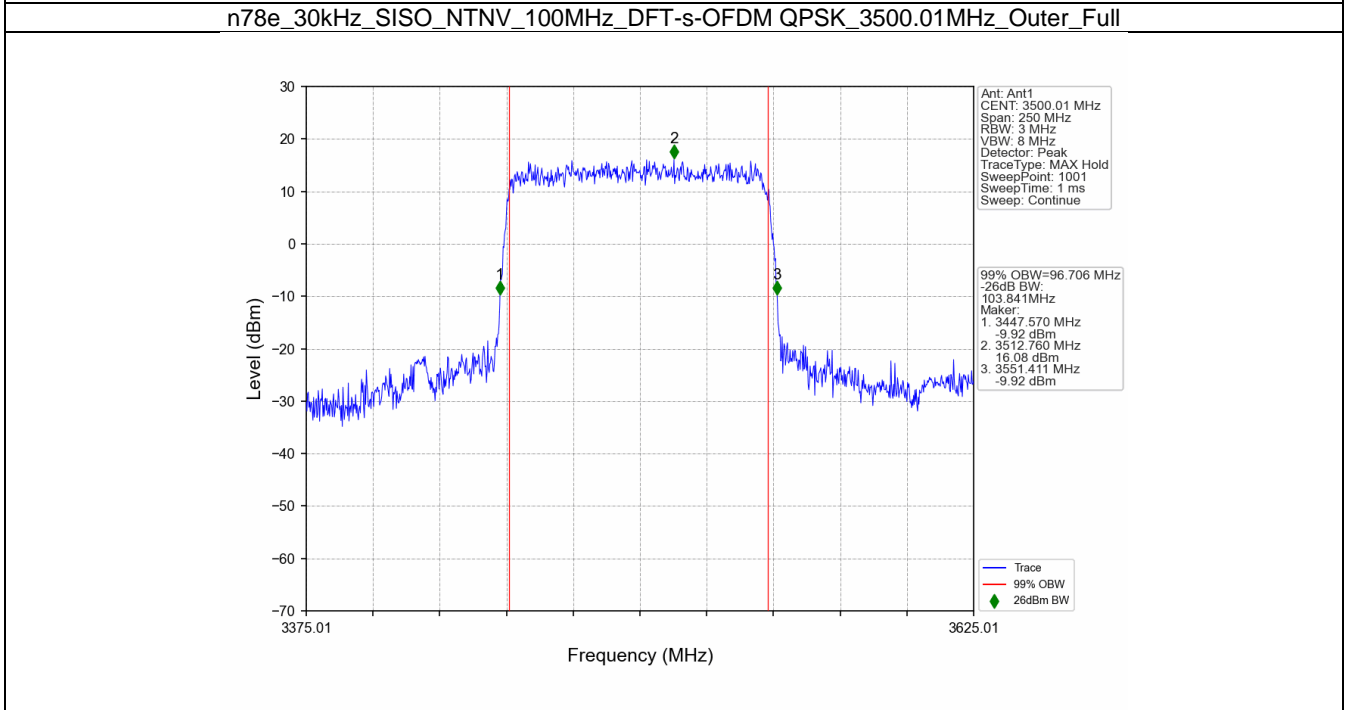

1.9.2 Test Graph