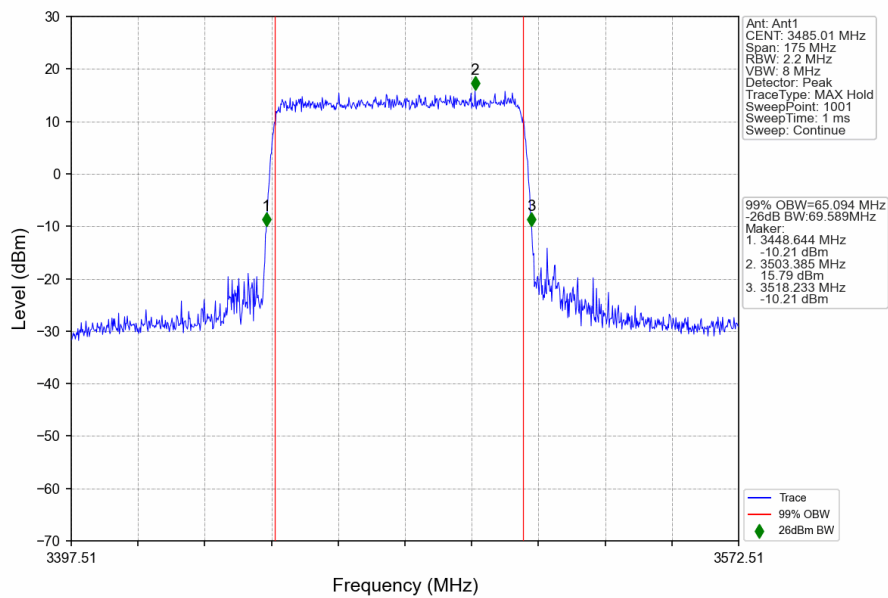

n78e_30kHz_SISO_NTNV_70MHz_DFT-s-OFDM QPSK_3514.98MHz_Outer_Full

n78e_30kHz_SISO_NTNV_70MHz_DFT-s-OFDM 64 QAM_3485.01MHz_Outer_Full

n78e_30kHz_SISO_NTNV_70MHz_DFT-s-OFDM 64 QAM_3500.01MHz_Outer_Full

n78e_30kHz_SISO_NTNV_70MHz_DFT-s-OFDM 64 QAM_3514.98MHz_Outer_Full