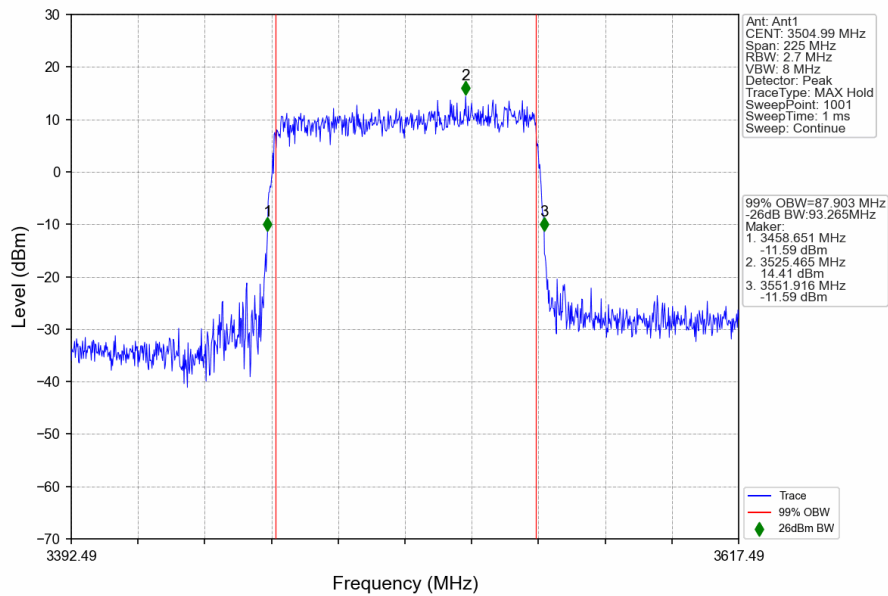

n78e_30kHz_SISO_NTNV_90MHz_CP-OFDM QPSK_3504.99MHz_Outer_Full