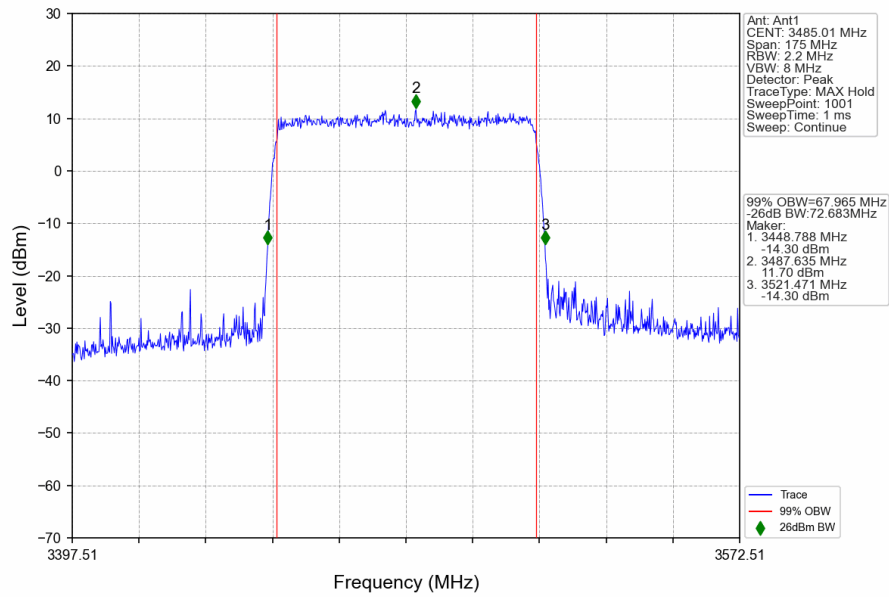

n78e_30kHz_SISO_NTNV_70MHz_CP-OFDM 256 QAM_3485.01MHz_Outer_Full