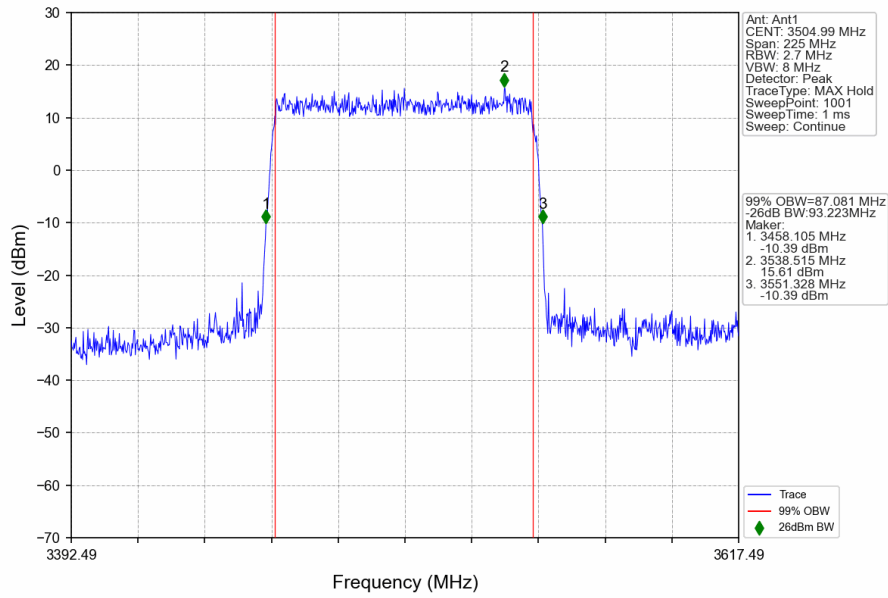

n78e_30kHz_SISO_NTNV_90MHz_DFT-s-OFDM QPSK_3504.99MHz_Outer_Full