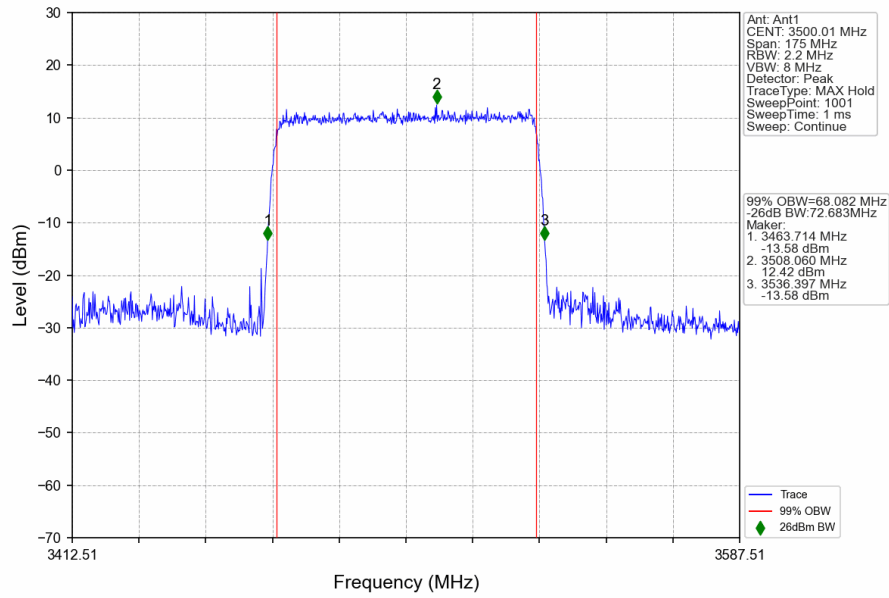

n78e_30kHz_SISO_NTNV_70MHz_CP-OFDM 256 QAM_3514.98MHz_Outer_Full

1.7 30k_SISO_80MHz_NTNV

1.7.1 Test Result

5G NR n78e SCS=30kHz SISO 80MHz NTNv						
Modulation	Frequency (MHz)	RB Allocation	99% Bandwidth (MHz)	26dB Bandwidth (MHz)	Limit (MHz)	Verdict
DFT-s-OFDM QPSK	3490.02	Outer_Full	77.69	83.16	/	Pass
	3500.01	Outer_Full	77.86	82.42	/	Pass
	3510	Outer_Full	77.66	82.76	/	Pass
DFT-s-OFDM 64 QAM	3490.02	Outer_Full	77.76	82.94	/	Pass
	3500.01	Outer_Full	77.55	82.56	/	Pass
	3510	Outer_Full	77.70	82.78	/	Pass
DFT-s-OFDM 256 QAM	3490.02	Outer_Full	77.68	82.96	/	Pass
	3500.01	Outer_Full	77.47	82.62	/	Pass
	3510	Outer_Full	77.66	82.67	/	Pass
CP-OFDM QPSK	3490.02	Outer_Full	78.09	83.52	/	Pass
	3500.01	Outer_Full	77.71	83.26	/	Pass
	3510	Outer_Full	77.68	82.95	/	Pass
CP-OFDM 64 QAM	3490.02	Outer_Full	78.12	83.38	/	Pass
	3500.01	Outer_Full	77.78	83.05	/	Pass
	3510	Outer_Full	77.91	83.04	/	Pass
CP-OFDM 256 QAM	3490.02	Outer_Full	78.13	83.30	/	Pass
	3500.01	Outer_Full	77.95	82.80	/	Pass
	3510	Outer_Full	78.14	83.02	/	Pass