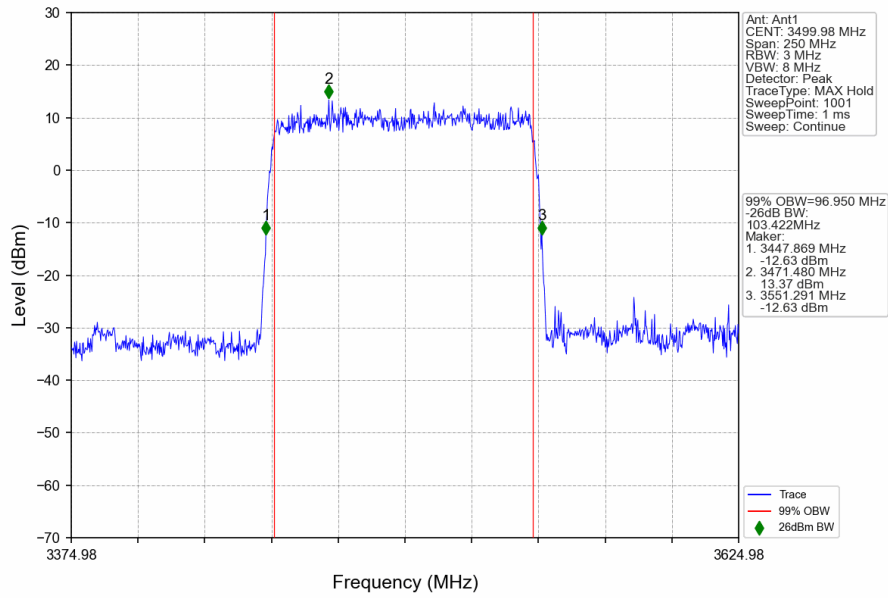

n78e_30kHz_SISO_NTNV_100MHz_DFT-s-OFDM 64 QAM_3499.98MHz_Outer_Full

n78e_30kHz_SISO_NTNV_100MHz_DFT-s-OFDM 256 QAM_3500.01MHz_Outer_Full

n78e_30kHz_SISO_NTNV_100MHz_DFT-s-OFDM 256 QAM_3500.01MHz_Outer_Full

n78e_30kHz_SISO_NTNV_100MHz_DFT-s-OFDM 256 QAM 3499.98MHz_Outer_Full

n78e_30kHz_SISO_NTNV_100MHz_CP-OFDM QPSK 3500.01MHz_Outer_Full

n78e_30kHz_SISO_NTNV_100MHz_CP-OFDM QPSK_3500.01MHz_Outer_Full

n78e_30kHz_SISO_NTNV_100MHz_CP-OFDM QPSK_3499.98MHz_Outer_Full