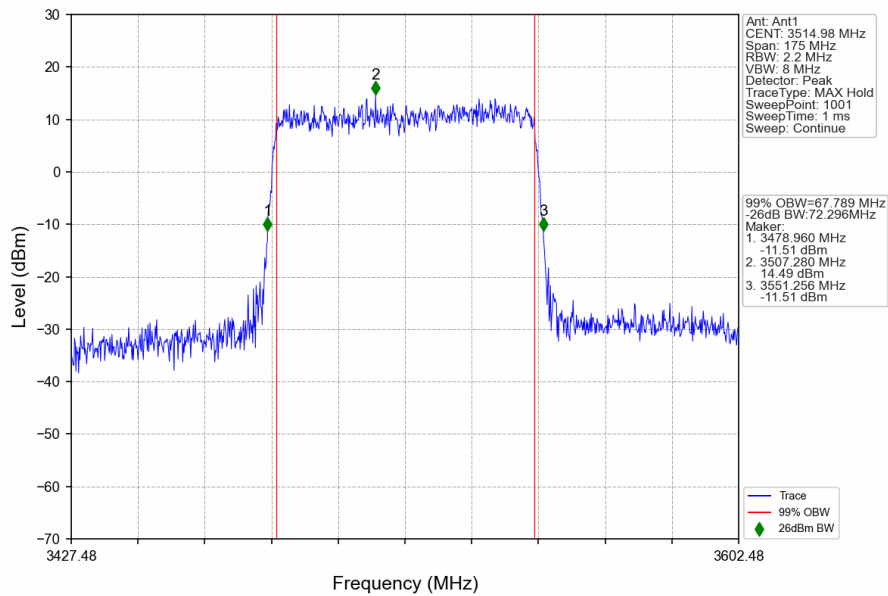

n78e_30kHz_SISO_NTNV_70MHz_CP-OFDM QPSK_3514.98MHz_Outer_Full