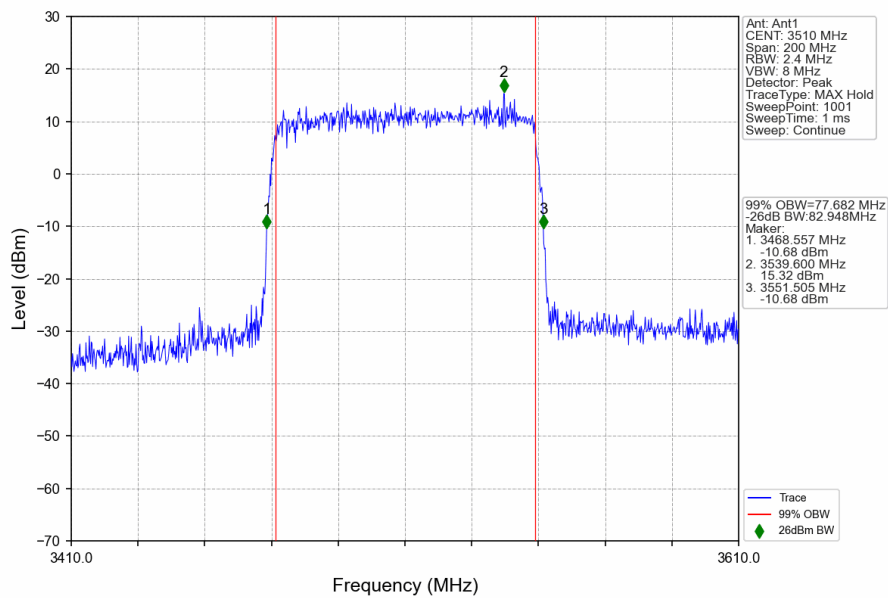

n78e_30kHz_SISO_NTNV_80MHz_CP-OFDM QPSK_3510MHz_Outer_Full