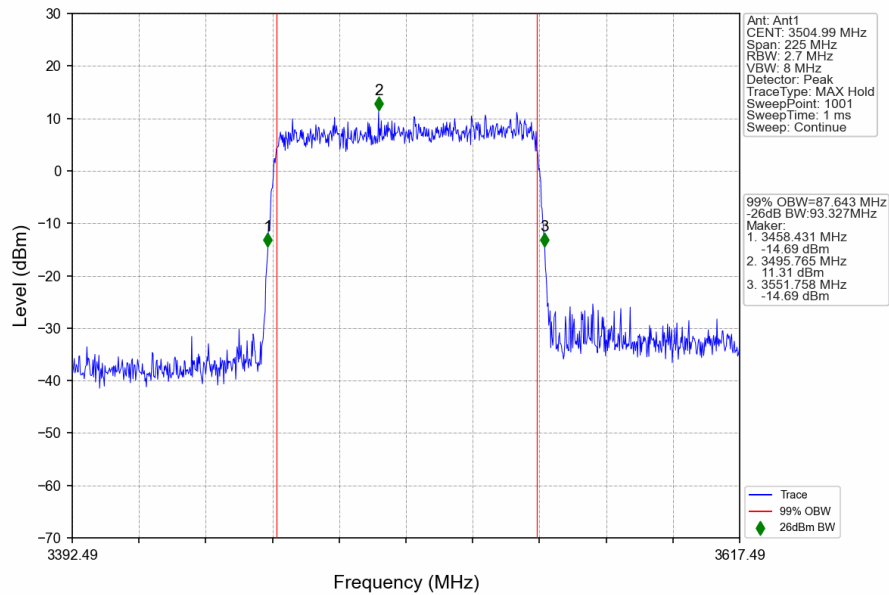

n78e_30kHz_SISO_NTNV_90MHz_CP-OFDM 64 QAM_3500.01MHz_Outer_Full

n78e_30kHz_SISO_NTNV_90MHz_CP-OFDM 64 QAM_3504.99MHz_Outer_Full

n78e_30kHz_SISO_NTNV_90MHz_CP-OFDM 256 QAM_3495MHz_Outer_Full

n78e_30kHz_SISO_NTNV_90MHz_CP-OFDM 256 QAM_3500.01MHz_Outer_Full

n78e_30kHz_SISO_NTNV_90MHz_CP-OFDM 256 QAM_3504.99MHz_Outer_Full

1.9 30k_SISO_100MHz_NTNV

1.9.1 Test Result

5G NR n78e SCS=30kHz SISO 100MHz NTV						
Modulation	Frequency (MHz)	RB Allocation	99% Bandwidth (MHz)	26dB Bandwidth (MHz)	Limit (MHz)	Verdict
DFT-s-OFDM QPSK	3500.01	Outer_Full	97.12	103.59	/	Pass
	3500.01	Outer_Full	96.71	103.84	/	Pass
	3499.98	Outer_Full	97.11	103.19	/	Pass
DFT-s-OFDM 64 QAM	3500.01	Outer_Full	96.83	103.40	/	Pass
	3500.01	Outer_Full	96.71	102.99	/	Pass
	3499.98	Outer_Full	96.95	103.48	/	Pass
DFT-s-OFDM 256 QAM	3500.01	Outer_Full	97.22	103.28	/	Pass
	3500.01	Outer_Full	96.67	103.06	/	Pass
	3499.98	Outer_Full	96.95	103.42	/	Pass
CP-OFDM QPSK	3500.01	Outer_Full	98.13	104.37	/	Pass
	3500.01	Outer_Full	97.73	104.44	/	Pass
	3499.98	Outer_Full	98.00	104.45	/	Pass
CP-OFDM 64 QAM	3500.01	Outer_Full	97.88	104.20	/	Pass
	3500.01	Outer_Full	97.91	104.18	/	Pass
	3499.98	Outer_Full	97.98	104.47	/	Pass
CP-OFDM 256 QAM	3500.01	Outer_Full	97.81	104.08	/	Pass
	3500.01	Outer_Full	98.01	104.09	/	Pass
	3499.98	Outer_Full	98.31	104.17	/	Pass