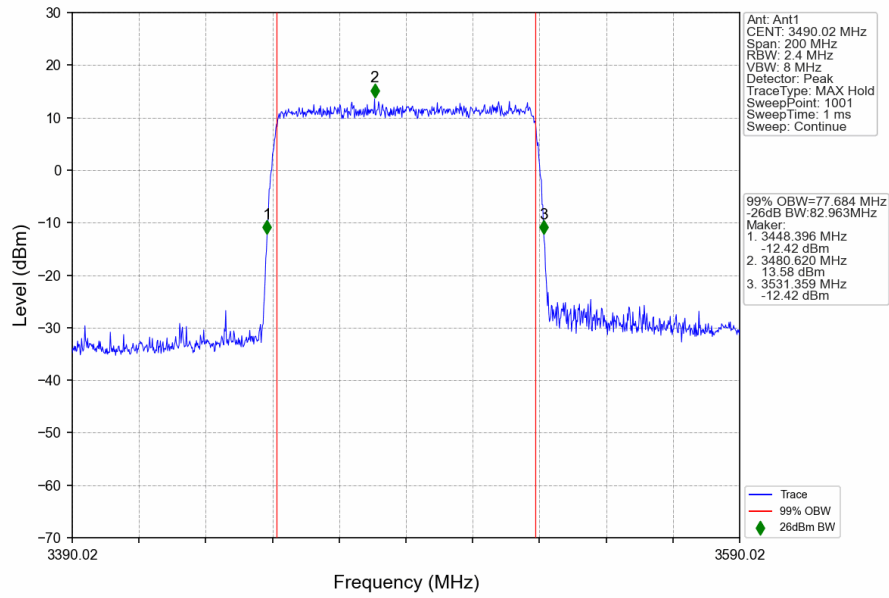

n78e_30kHz_SISO_NTNV_80MHz_DFT-s-OFDM 256 QAM_3490.02MHz_Outer_Full