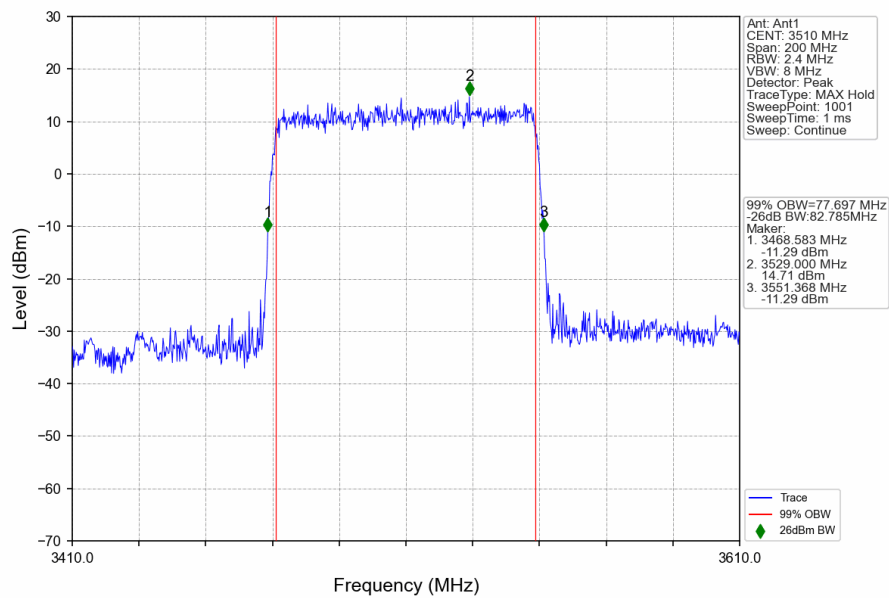

n78e_30kHz_SISO_NTNV_80MHz_DFT-s-OFDM 64 QAM_3510MHz_Outer_Full