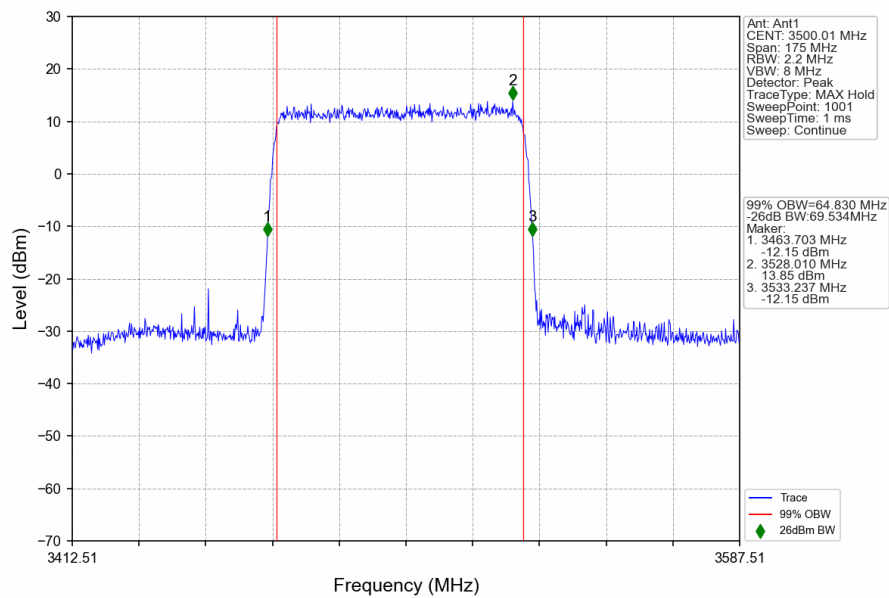

n78e_30kHz_SISO_NTNV_70MHz_DFT-s-OFDM_256_QAM_3500.01MHz_Outer_Full