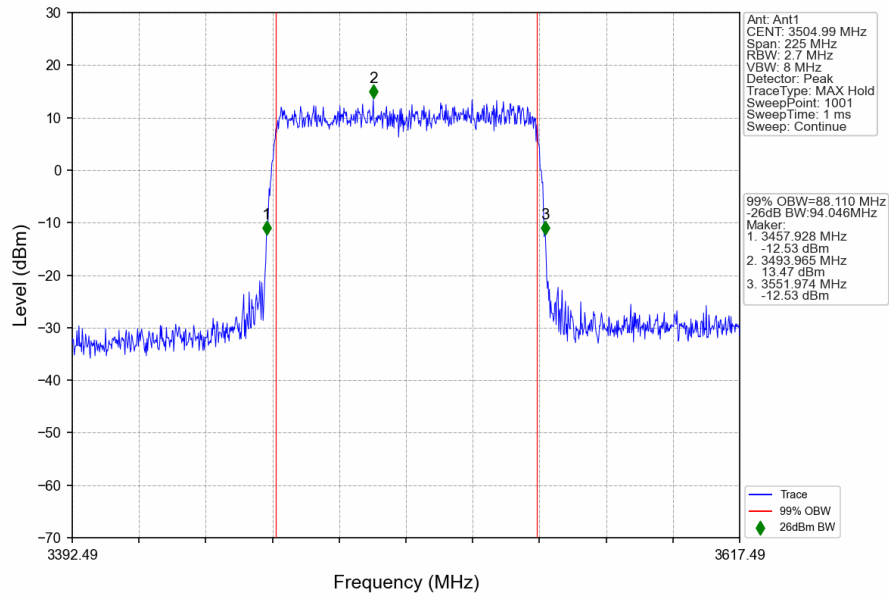

n78e_30kHz_SISO_NTNV_90MHz_CP-OFDM 64 QAM_3504.99MHz_Outer_Full