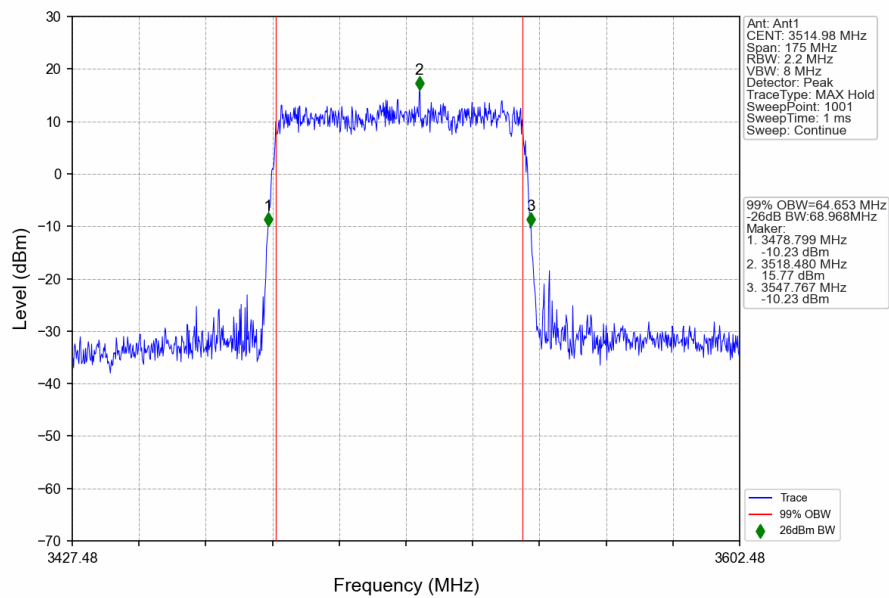

n78e_30kHz_SISO_NTNV_70MHz_DFT-s-OFDM QPSK_3514.98MHz_Outer_Full

n78e_30kHz_SISO_NTNV_70MHz_DFT-s-OFDM 64 QAM_3485.01MHz_Outer_Full

n78e_30kHz_SISO_NTNV_70MHz_DFT-s-OFDM 64 QAM_3500.01MHz_Outer_Full

n78e_30kHz_SISO_NTNV_70MHz_DFT-s-OFDM 64 QAM_3514.98MHz_Outer_Full