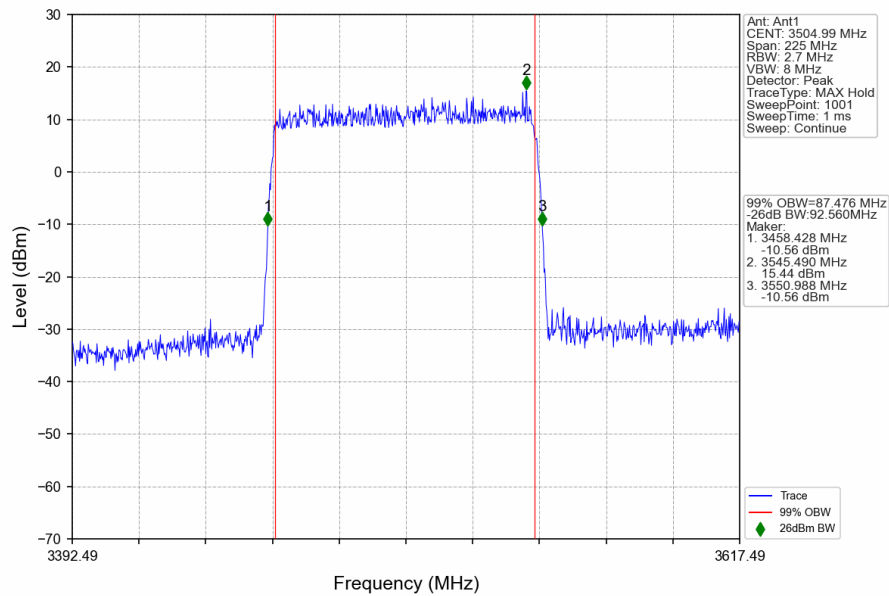

n78e_30kHz_SISO_NTNV_90MHz_DFT-s-OFDM 64 QAM_3504.99MHz_Outer_Full