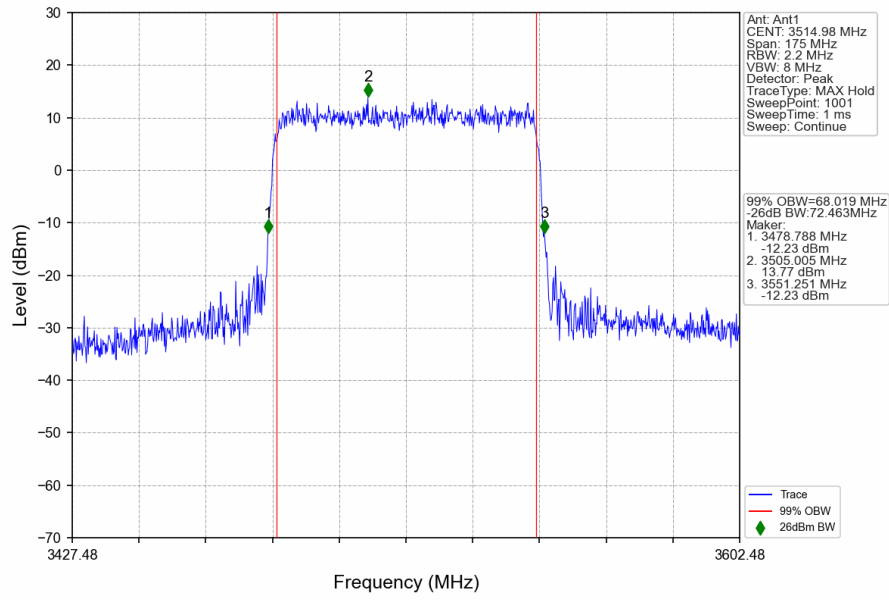

n78e_30kHz_SISO_NTNV_70MHz_CP-OFDM 64 QAM_3514.98MHz_Outer_Full