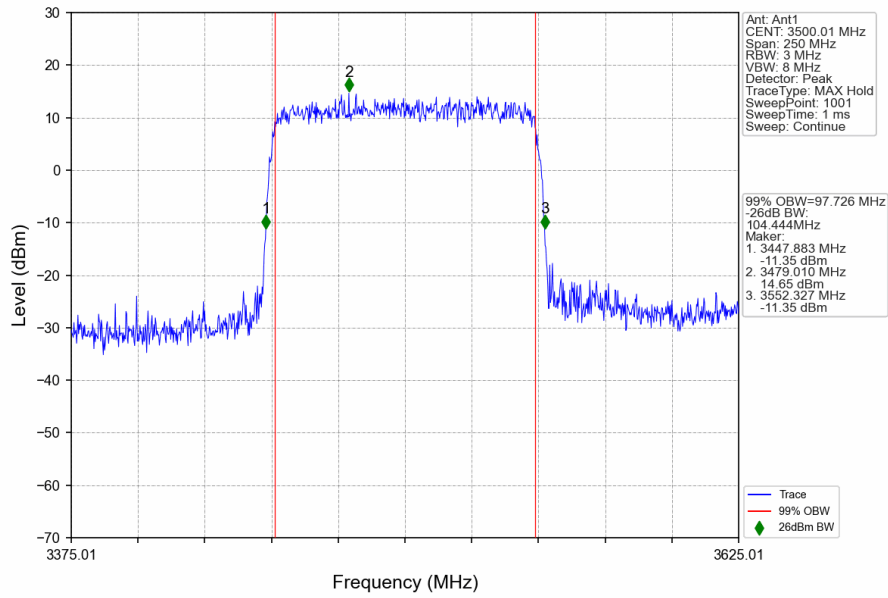

n78e_30kHz_SISO_NTNV_100MHz_CP-OFDM QPSK_3500.01MHz_Outer_Full