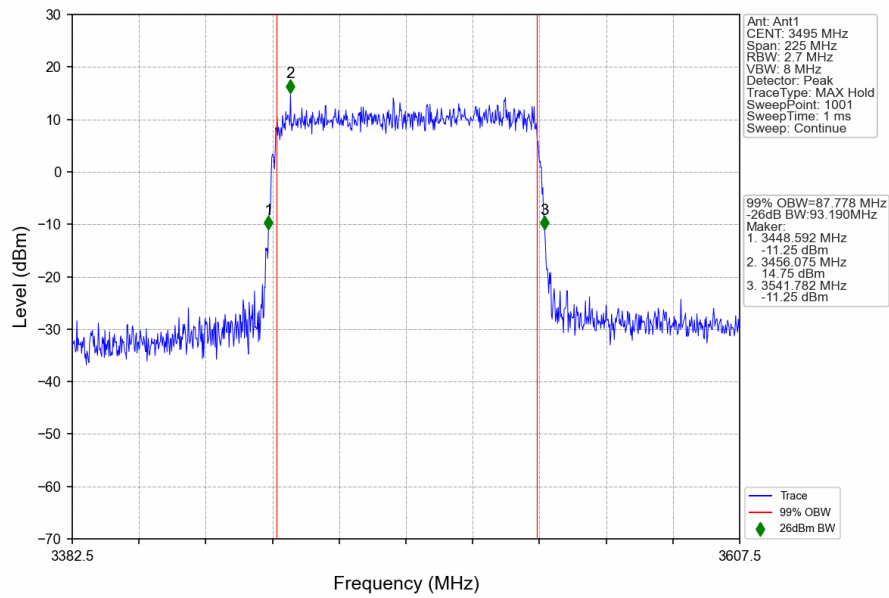

n78e_30kHz_SISO_NTNV_90MHz_CP-OFDM_QPSK_3495MHz_Outer_Full