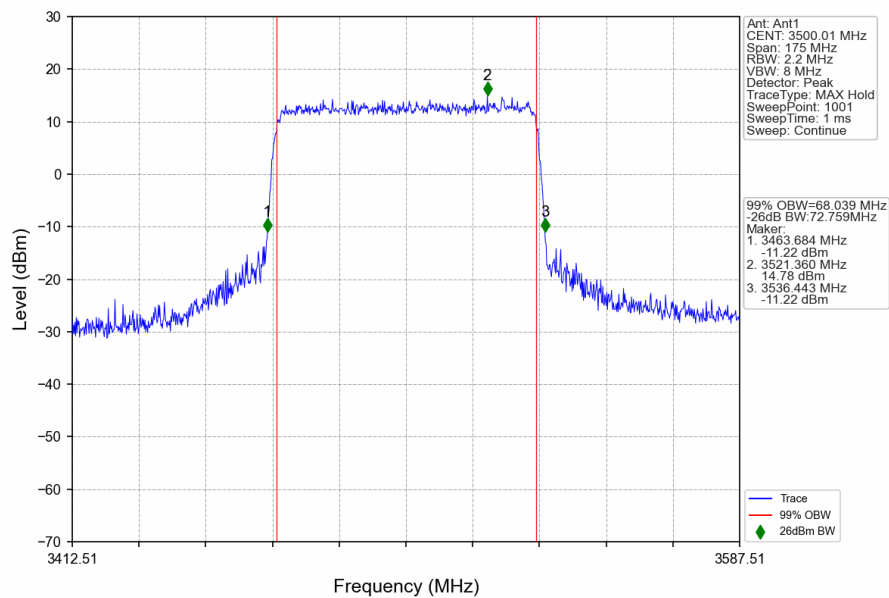

n78e_30kHz_SISO_NTNV_70MHz_CP-OFDM 64 QAM_3500.01MHz_Outer_Full