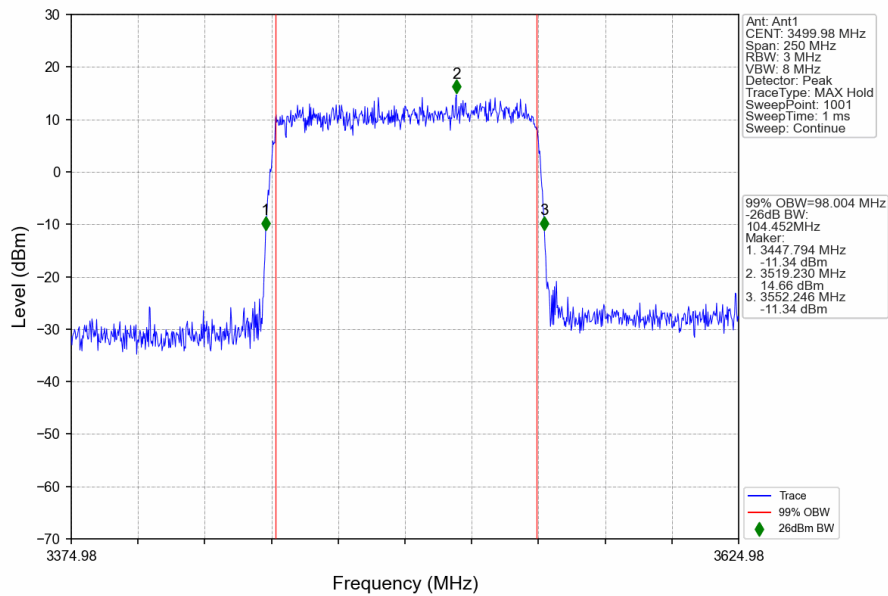

n78e_30kHz_SISO_NTNV_100MHz_DFT-s-OFDM 256 QAM 3499.98MHz_Outer_Full

n78e_30kHz_SISO_NTNV_100MHz_CP-OFDM QPSK 3500.01MHz_Outer_Full

n78e_30kHz_SISO_NTNV_100MHz_CP-OFDM QPSK_3500.01MHz_Outer_Full

n78e_30kHz_SISO_NTNV_100MHz_CP-OFDM QPSK_3499.98MHz_Outer_Full