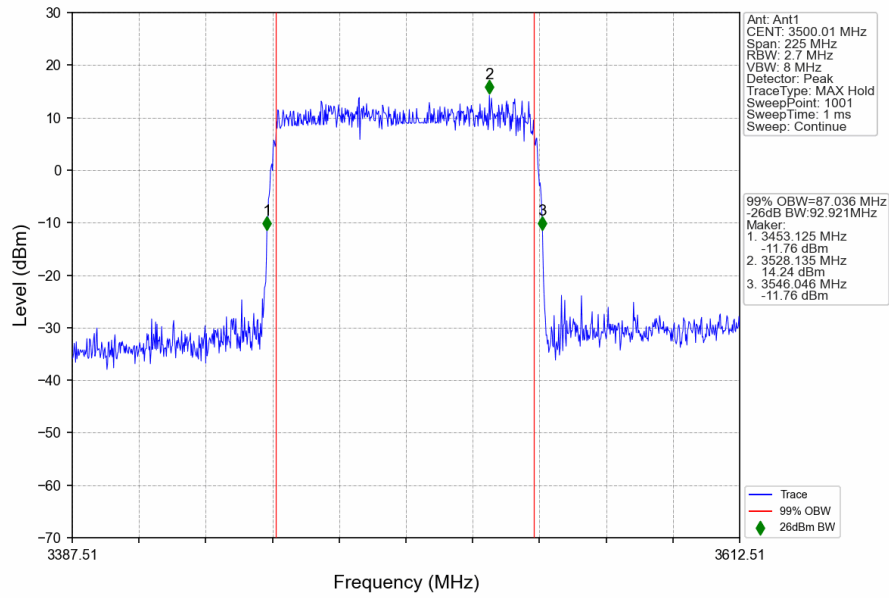

n78e_30kHz_SISO_NTNV_80MHz_CP-OFDM 256 QAM_3510MHz_Outer_Full

1.8 30k_SISO_90MHz_NTNV

1.8.1 Test Result

5G NR n78e SCS=30kHz SISO 90MHz NTNv						
Modulation	Frequency (MHz)	RB Allocation	99% Bandwidth (MHz)	26dB Bandwidth (MHz)	Limit (MHz)	Verdict
DFT-s-OFDM QPSK	3495	Outer_Full	87.19	93.24	/	Pass
	3500.01	Outer_Full	87.44	93.11	/	Pass
	3504.99	Outer_Full	87.08	93.22	/	Pass
DFT-s-OFDM 64 QAM	3495	Outer_Full	86.99	92.60	/	Pass
	3500.01	Outer_Full	87.04	92.92	/	Pass
	3504.99	Outer_Full	87.48	92.56	/	Pass
DFT-s-OFDM 256 QAM	3495	Outer_Full	87.56	92.55	/	Pass
	3500.01	Outer_Full	87.10	92.77	/	Pass
	3504.99	Outer_Full	87.27	92.94	/	Pass
CP-OFDM QPSK	3495	Outer_Full	87.78	93.19	/	Pass
	3500.01	Outer_Full	87.86	93.21	/	Pass
	3504.99	Outer_Full	87.90	93.27	/	Pass
CP-OFDM 64 QAM	3495	Outer_Full	88.11	93.52	/	Pass
	3500.01	Outer_Full	87.77	93.53	/	Pass
	3504.99	Outer_Full	88.11	94.05	/	Pass
CP-OFDM 256 QAM	3495	Outer_Full	87.80	93.72	/	Pass
	3500.01	Outer_Full	87.71	93.64	/	Pass
	3504.99	Outer_Full	87.64	93.33	/	Pass

1.8.2 Test Graph

n78e_30kHz_SISO_NTNV_90MHz_DFT-s-OFDM QPSK_3504.99MHz_Outer_Full

n78e_30kHz_SISO_NTNV_90MHz_DFT-s-OFDM 64 QAM_3495MHz_Outer_Full

n78e_30kHz_SISO_NTNV_90MHz_DFT-s-OFDM 64 QAM_3500.01MHz_Outer_Full