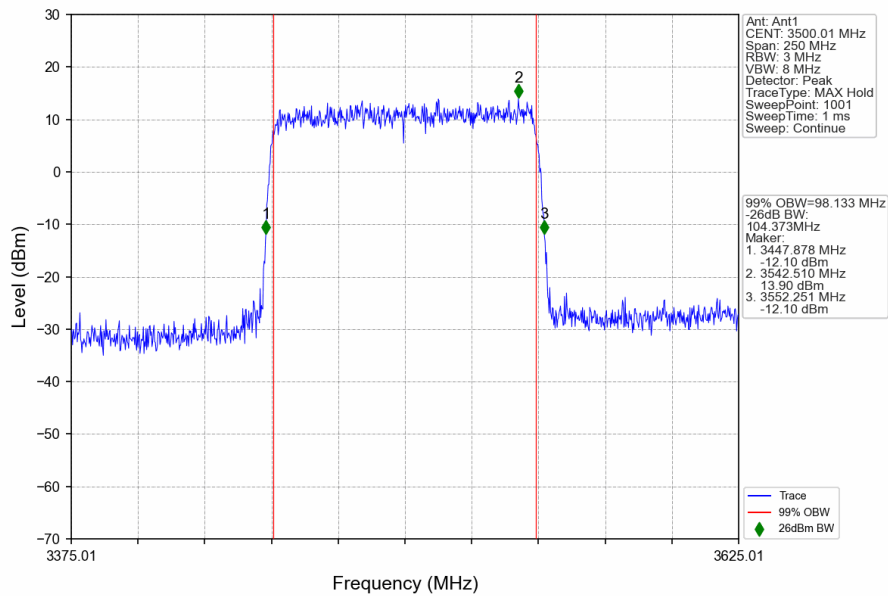

n78e_30kHz_SISO_NTNV_100MHz_CP-OFDM QPSK 3500.01MHz_Outer_Full