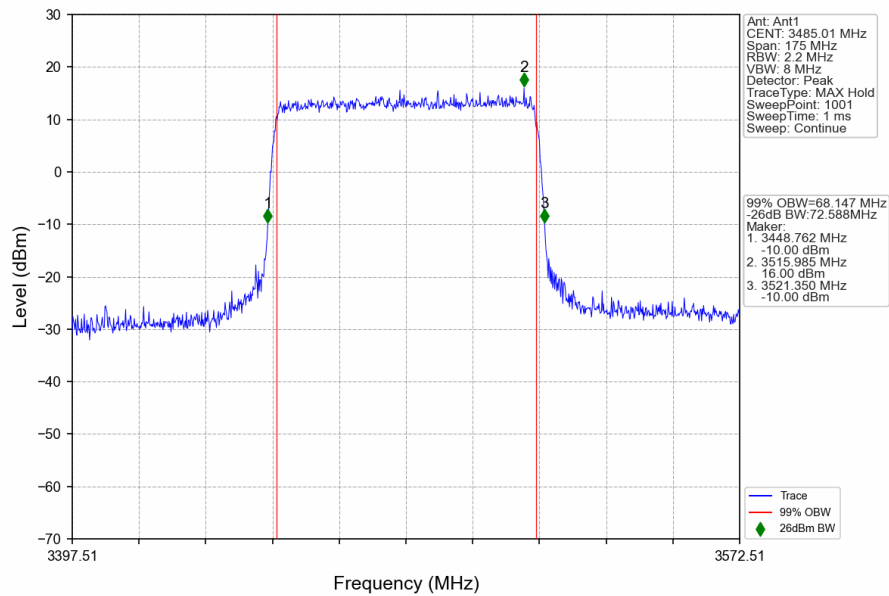

n78e_30kHz_SISO_NTNV_70MHz_CP-OFDM QPSK_3485.01MHz_Outer_Full