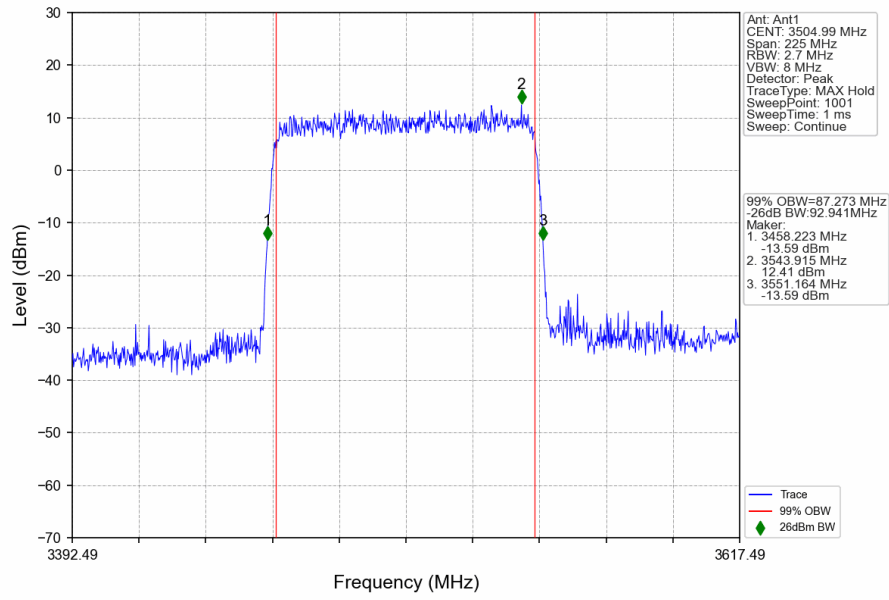

n78e_30kHz_SISO_NTNV_90MHz_DFT-s-OFDM 64 QAM_3504.99MHz_Outer_Full

n78e_30kHz_SISO_NTNV_90MHz_DFT-s-OFDM 256 QAM_3495MHz_Outer_Full

n78e_30kHz_SISO_NTNV_90MHz_DFT-s-OFDM 256 QAM_3500.01MHz_Outer_Full

n78e_30kHz_SISO_NTNV_90MHz_DFT-s-OFDM_256_QAM_3504.99MHz_Outer_Full