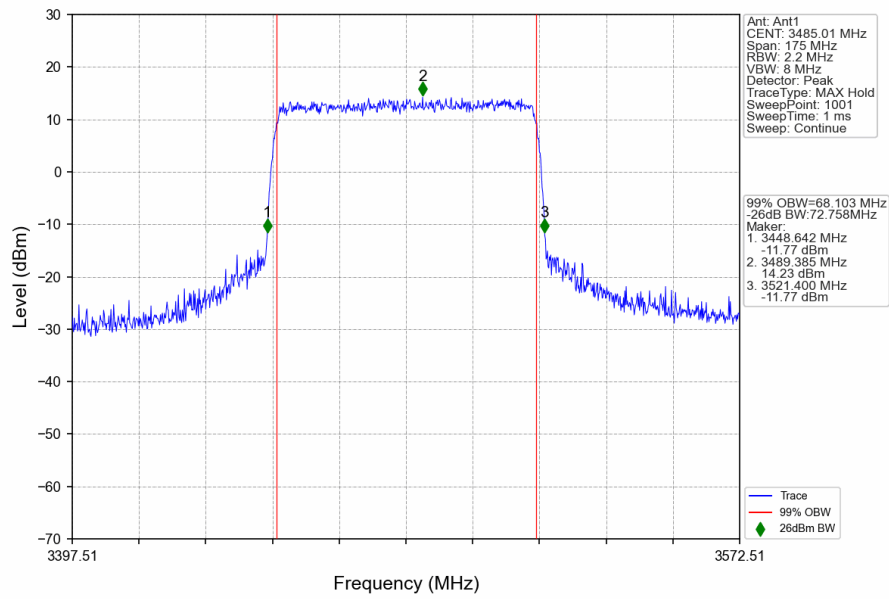

n78e_30kHz_SISO_NTNV_70MHz_CP-OFDM QPSK_3485.01MHz_Outer_Full

n78e_30kHz_SISO_NTNV_70MHz_CP-OFDM QPSK_3500.01MHz_Outer_Full

n78e_30kHz_SISO_NTNV_70MHz_CP-OFDM QPSK_3514.98MHz_Outer_Full

n78e_30kHz_SISO_NTNV_70MHz_CP-OFDM 64 QAM_3485.01MHz_Outer_Full