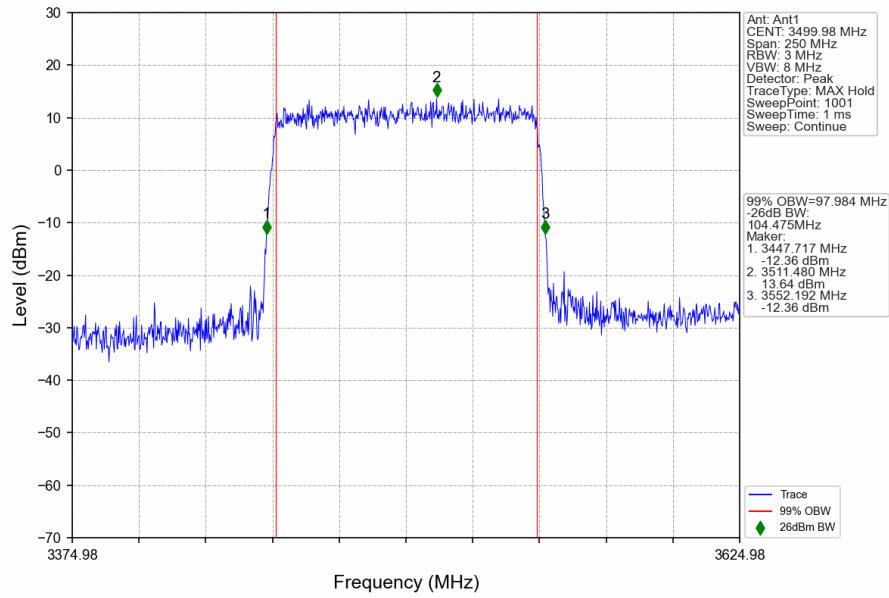

n78e_30kHz_SISO_NTNV_100MHz_CP-OFDM 64 QAM_3499.98MHz_Outer_Full