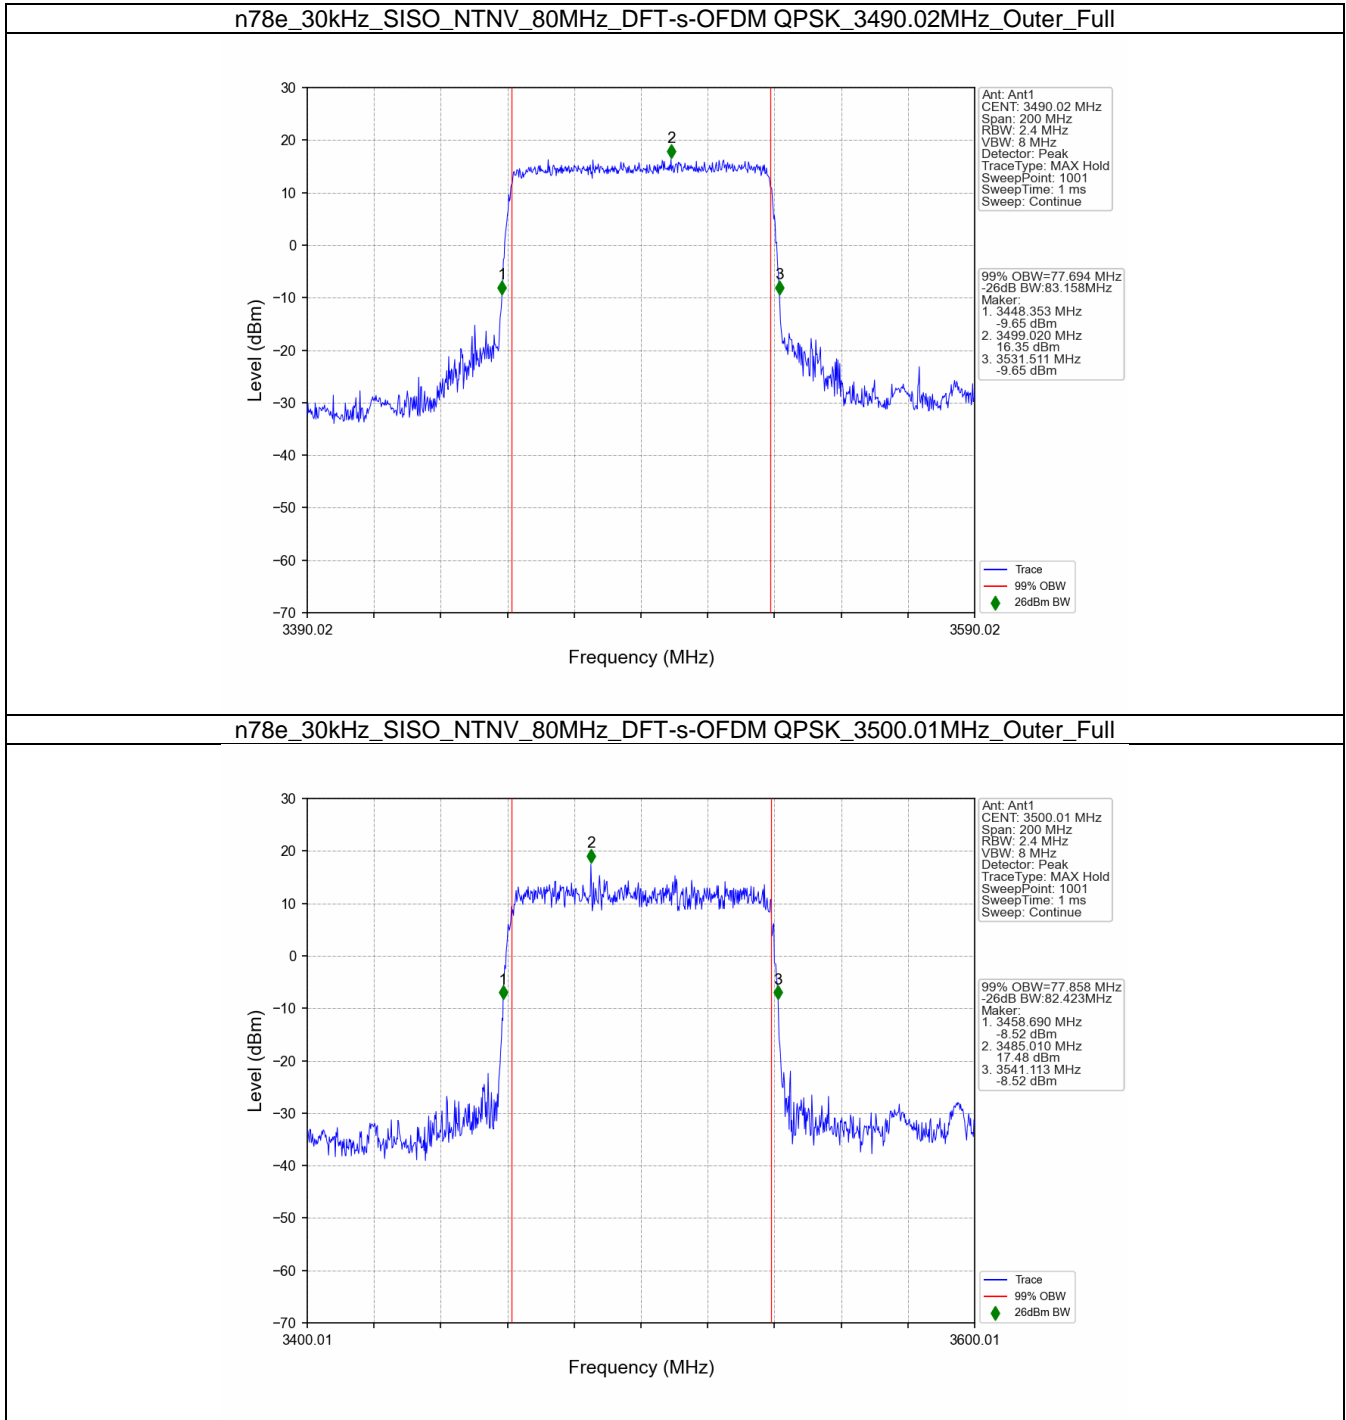

1.7.2 Test Graph