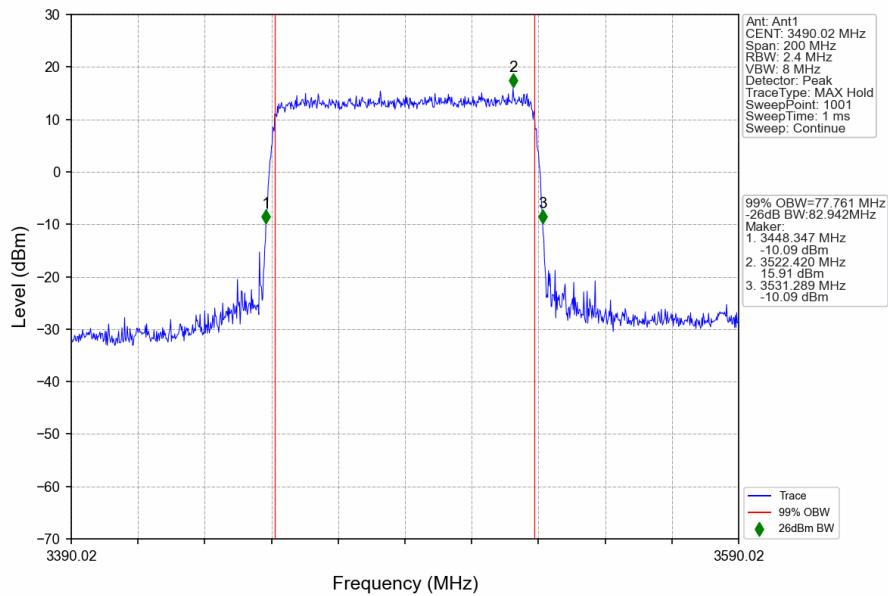

n78e_30kHz_SISO_NTNV_80MHz_DFT-s-OFDM 64 QAM_3490.02MHz_Outer_Full