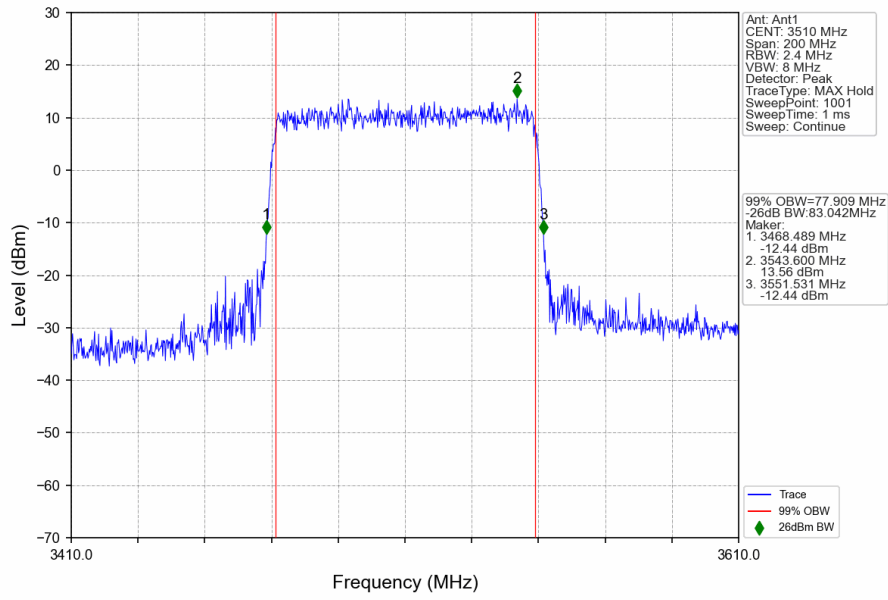

n78e_30kHz_SISO_NTNV_80MHz_CP-OFDM 64 QAM_3510MHz_Outer_Full