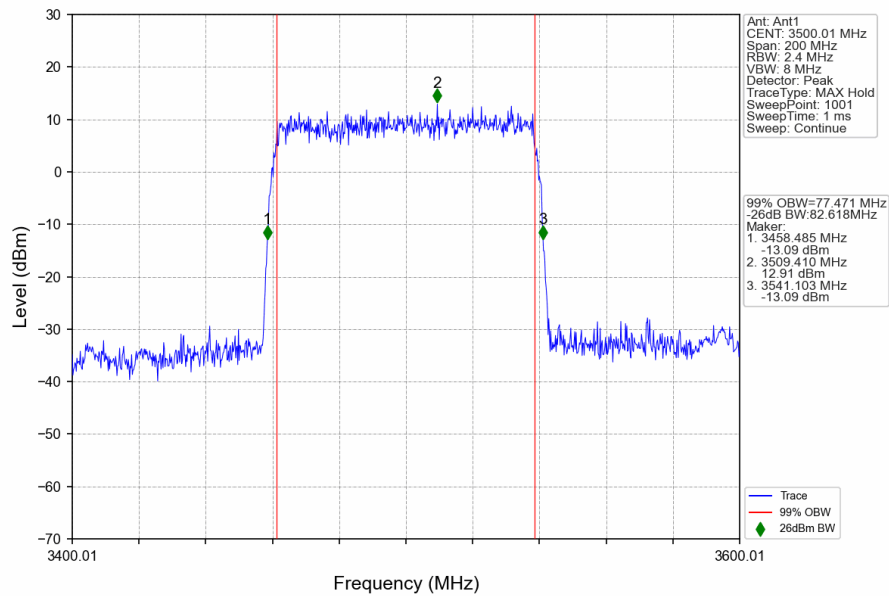

n78e_30kHz_SISO_NTNV_80MHz_DFT-s-OFDM 256 QAM_3500.01MHz_Outer_Full