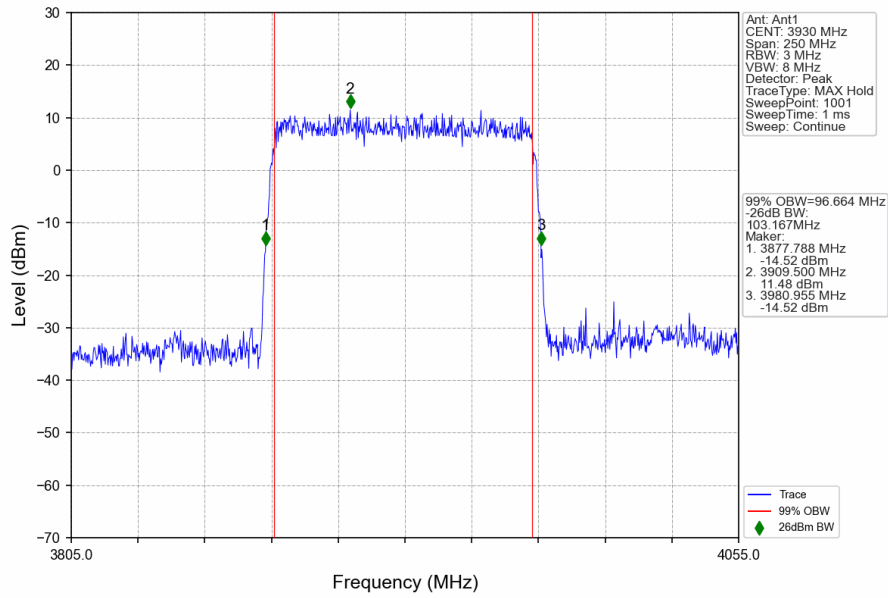

n77a_30kHz_SISO_NTNV_100MHz_DFT-s-OFDM 64 QAM_3930MHz_Outer_Full

n77a_30kHz_SISO_NTNV_100MHz_DFT-s-OFDM 256 QAM_3750MHz_Outer_Full

n77a_30kHz_SISO_NTNV_100MHz_DFT-s-OFDM 256 QAM_3840MHz_Outer_Full

n77a_30kHz_SISO_NTNV_100MHz_DFT-s-OFDM 256 QAM_3930MHz_Outer_Full