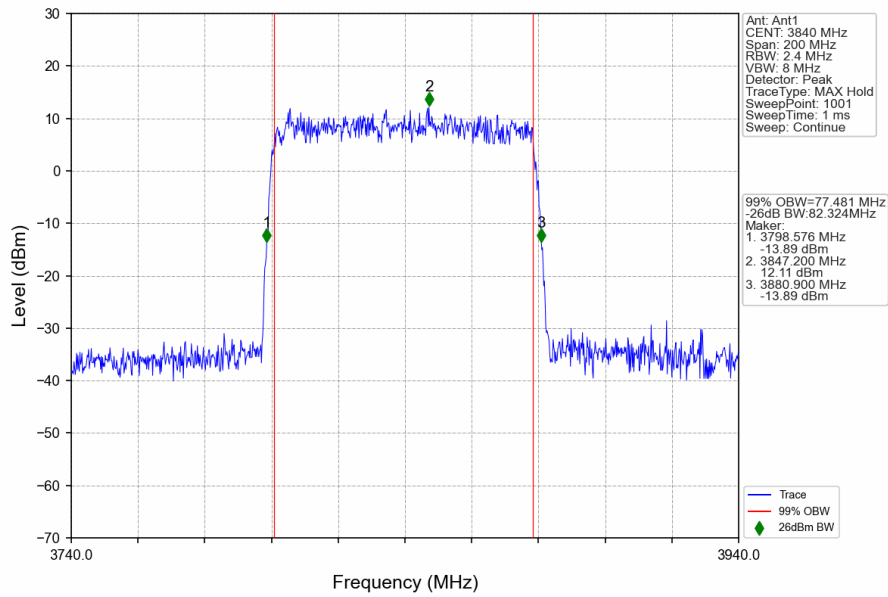

n77a_30kHz_SISO_NTNV_80MHz_DFT-s-OFDM_256_QAM_3840MHz_Outer_Full