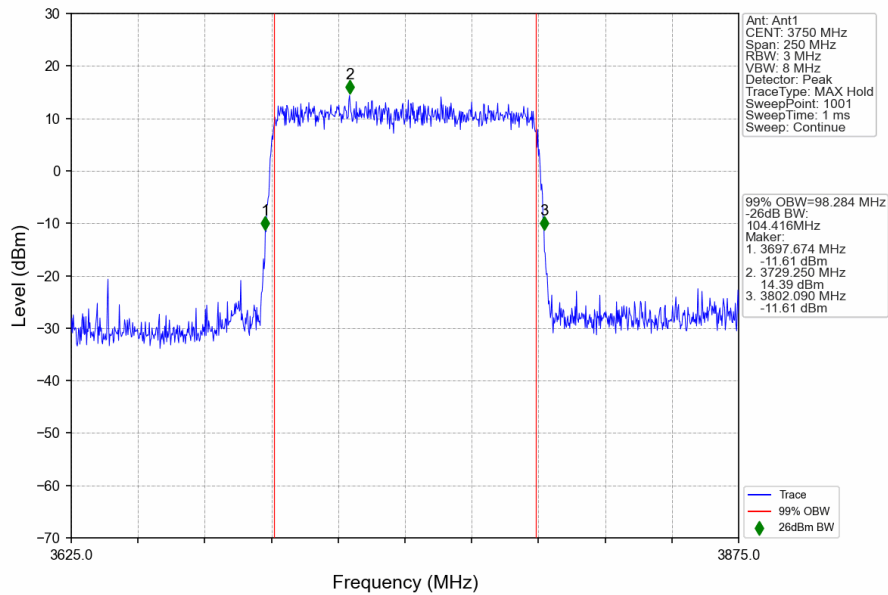

n77a_30kHz_SISO_NTNV_100MHz_CP-OFDM QPSK_3750MHz_Outer_Full