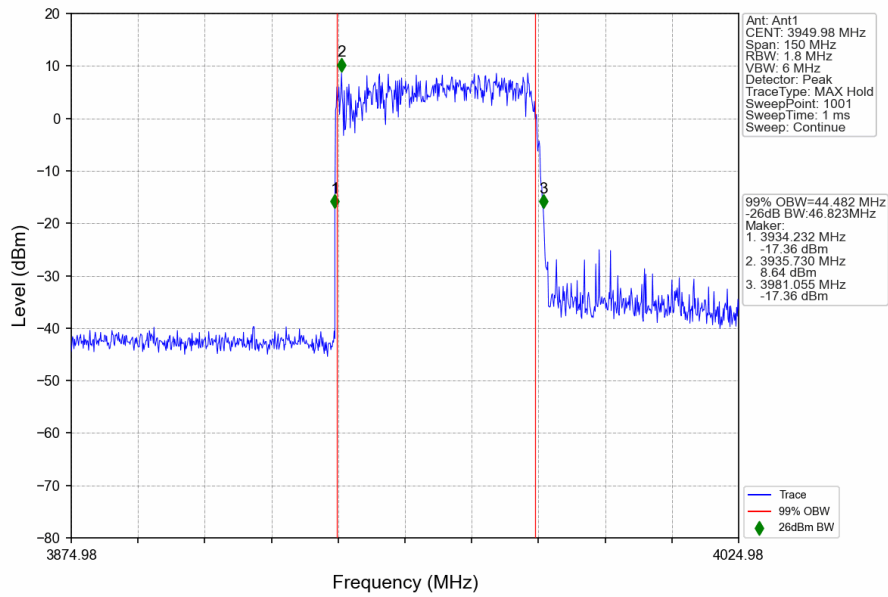

n77a_30kHz_SISO_NTNV_60MHz_CP-OFDM 256 QAM_3840MHz_Outer_Full

n77a_30kHz_SISO_NTNV_60MHz_CP-OFDM 256 QAM_3949.98MHz_Outer_Full

1.5 30k_SISO_80MHz_NTNV

1.5.1 Test Result

5G NR n77a SCS=30kHz SISO 80MHz NTNv						
Modulation	Frequency (MHz)	RB Allocation	99% Bandwidth (MHz)	26dB Bandwidth (MHz)	Limit (MHz)	Verdict
DFT-s-OFDM QPSK	3740.01	Outer_Full	77.75	82.42	/	Pass
	3840	Outer_Full	77.62	82.77	/	Pass
	3939.99	Outer_Full	77.87	82.83	/	Pass
DFT-s-OFDM 64 QAM	3740.01	Outer_Full	77.49	82.37	/	Pass
	3840	Outer_Full	77.83	82.10	/	Pass
	3939.99	Outer_Full	77.39	82.08	/	Pass
DFT-s-OFDM 256 QAM	3740.01	Outer_Full	77.45	82.73	/	Pass
	3840	Outer_Full	77.48	82.32	/	Pass
	3939.99	Outer_Full	77.43	82.89	/	Pass
CP-OFDM QPSK	3740.01	Outer_Full	78.00	83.13	/	Pass
	3840	Outer_Full	78.14	83.16	/	Pass
	3939.99	Outer_Full	77.83	82.99	/	Pass
CP-OFDM 64 QAM	3740.01	Outer_Full	77.96	82.62	/	Pass
	3840	Outer_Full	77.92	82.73	/	Pass
	3939.99	Outer_Full	78.23	82.64	/	Pass
CP-OFDM 256 QAM	3740.01	Outer_Full	78.07	82.49	/	Pass
	3840	Outer_Full	77.97	82.97	/	Pass
	3939.99	Outer_Full	77.59	82.96	/	Pass