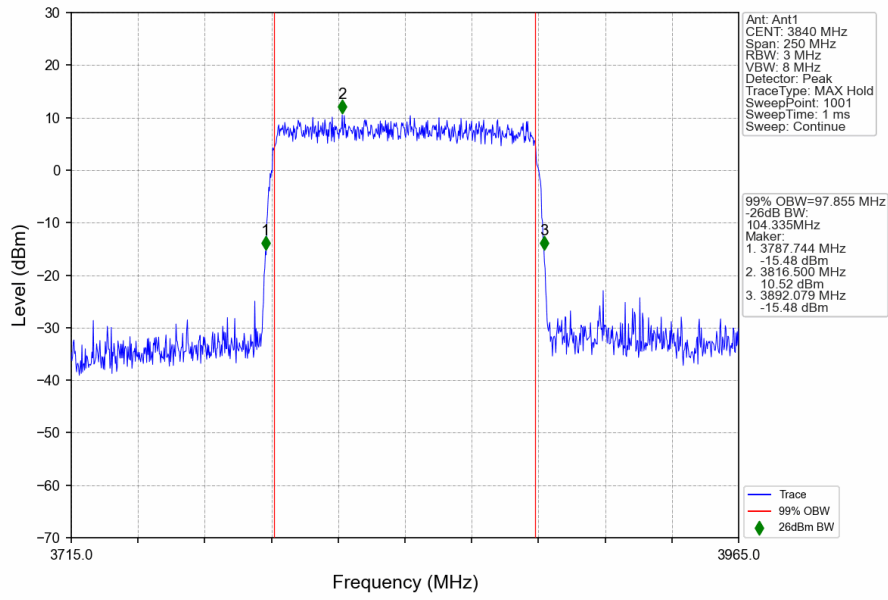

n77a_30kHz_SISO_NTNV_100MHz_CP-OFDM 64 QAM_3840MHz_Outer_Full

n77a_30kHz_SISO_NTNV_100MHz_CP-OFDM 64 QAM_3930MHz_Outer_Full

n77a_30kHz_SISO_NTNV_100MHz_CP-OFDM 256 QAM_3750MHz_Outer_Full

n77a_30kHz_SISO_NTNV_100MHz_CP-OFDM 256 QAM 3840MHz_Outer_Full

n77a_30kHz_SISO_NTNV_100MHz_CP-OFDM 256 QAM 3930MHz_Outer_Full