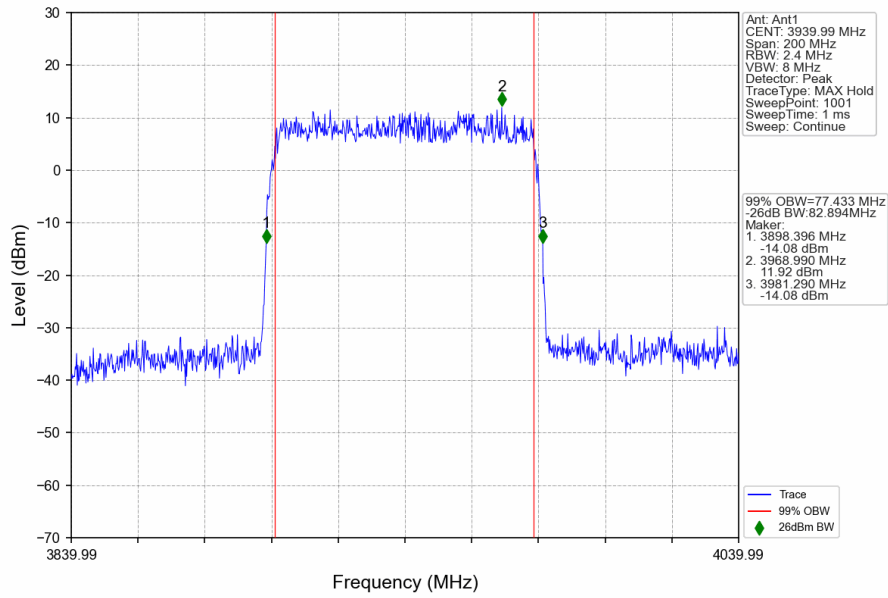

n77a_30kHz_SISO_NTNV_80MHz_DFT-s-OFDM 256 QAM_3939.99MHz_Outer_Full