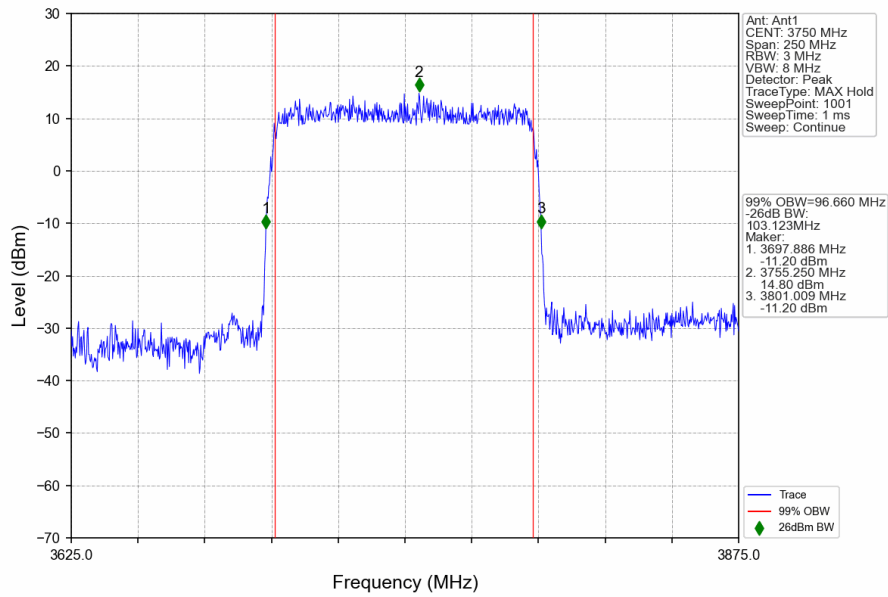

n77a_30kHz_SISO_NTNV_100MHz_DFT-s-OFDM 64 QAM_3750MHz_Outer_Full