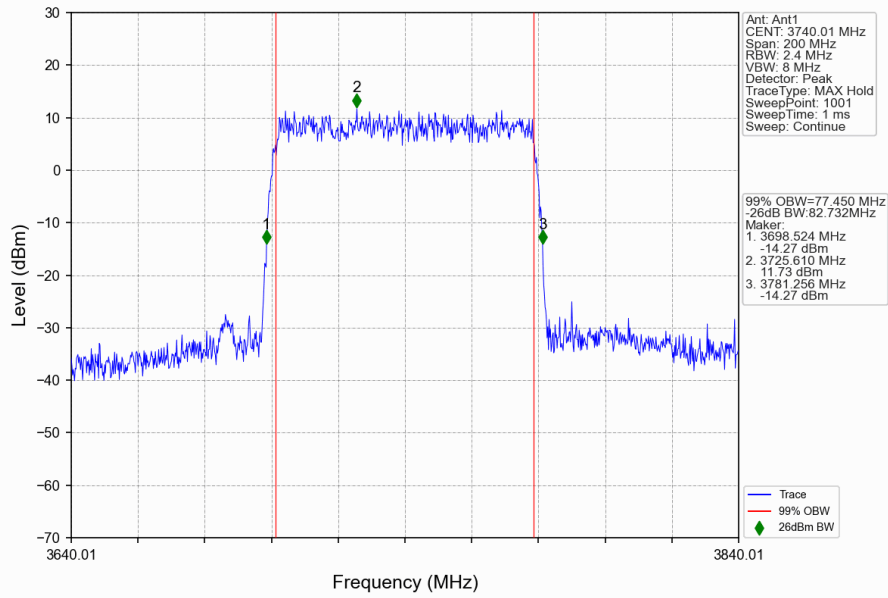

n77a_30kHz_SISO_NTNV_80MHz_DFT-s-OFDM_256_QAM_3740.01MHz_Outer_Full