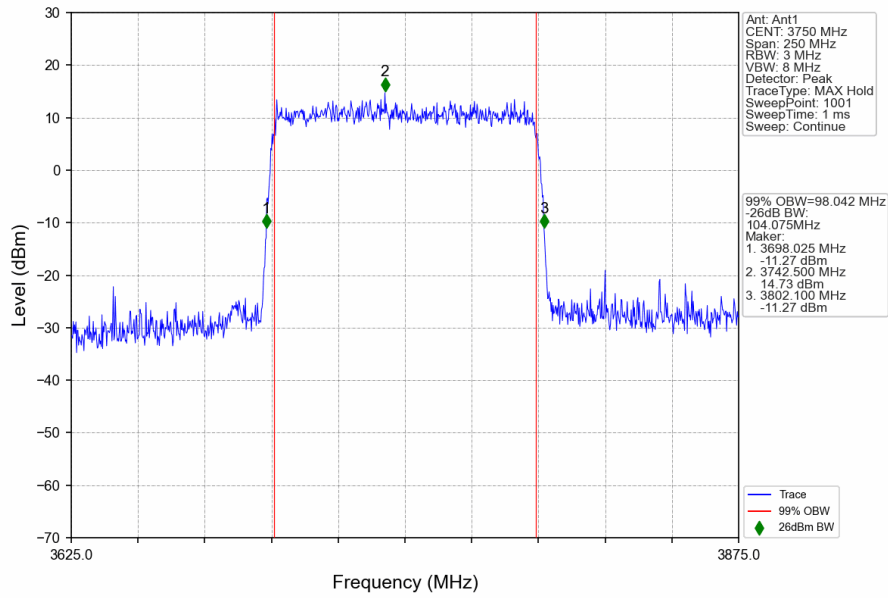

n77a_30kHz_SISO_NTNV_100MHz_CP-OFDM QPSK_3750MHz_Outer_Full

n77a_30kHz_SISO_NTNV_100MHz_CP-OFDM QPSK_3840MHz_Outer_Full

n77a_30kHz_SISO_NTNV_100MHz_CP-OFDM QPSK_3930MHz_Outer_Full

n77a_30kHz_SISO_NTNV_100MHz_CP-OFDM 64 QAM_3750MHz_Outer_Full