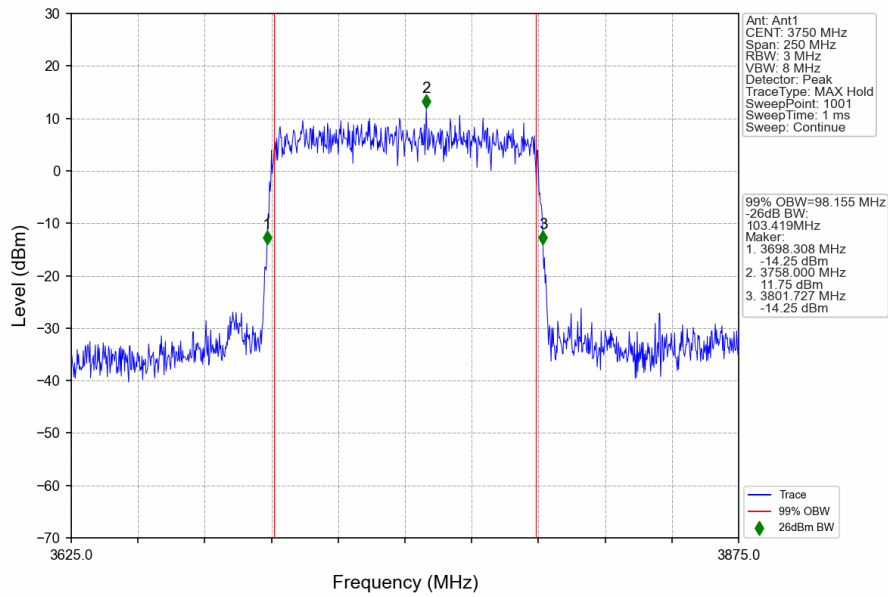

n77a_30kHz_SISO_NTNV_100MHz_CP-OFDM 256 QAM_3750MHz_Outer_Full