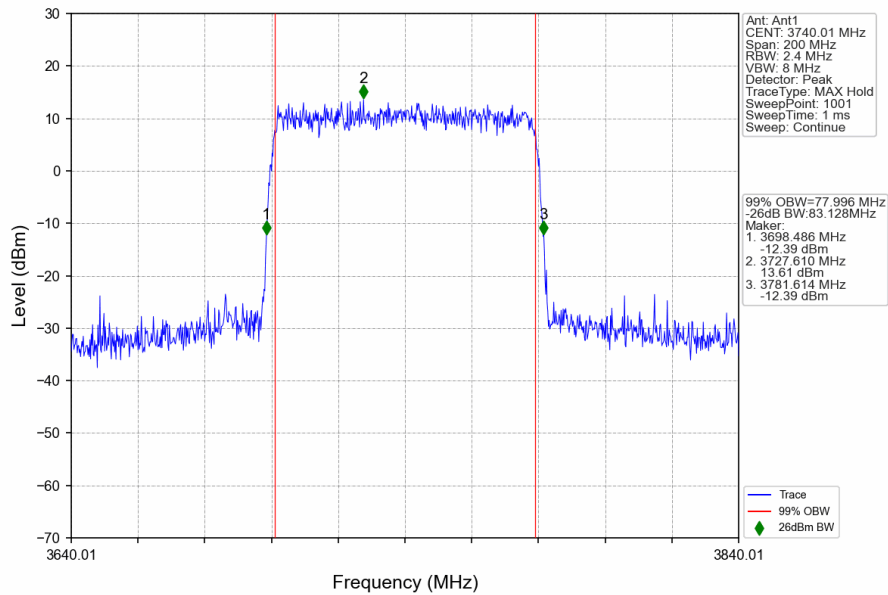

n77a_30kHz_SISO_NTNV_80MHz_CP-OFDM QPSK_3740.01MHz_Outer_Full