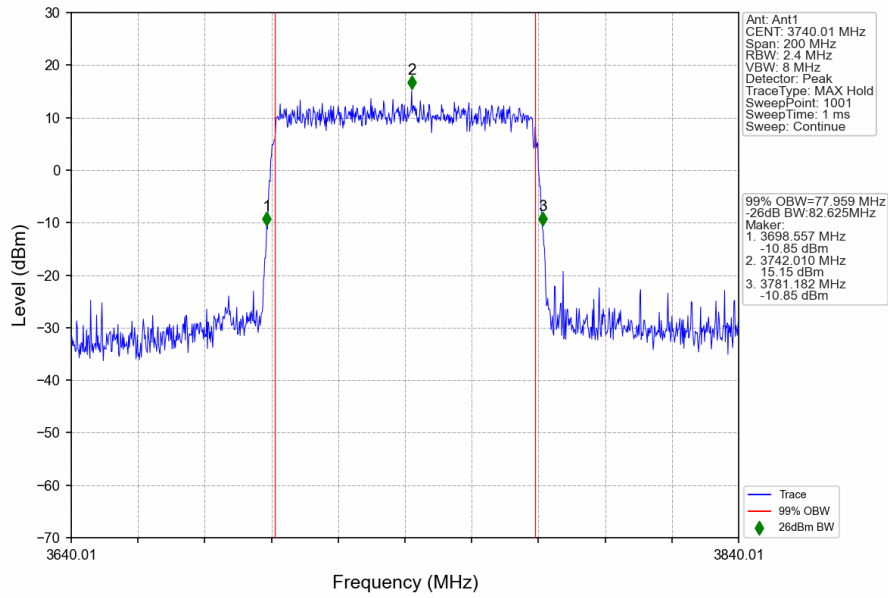

n77a_30kHz_SISO_NTNV_80MHz_CP-OFDM 64 QAM_3740.01MHz_Outer_Full