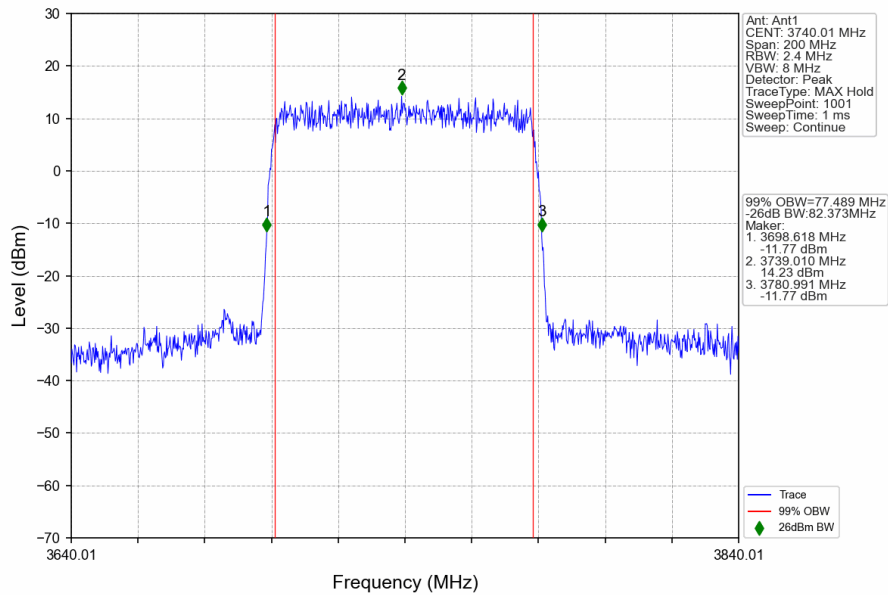

n77a_30kHz_SISO_NTNV_80MHz_DFT-s-OFDM 64 QAM_3740.01MHz_Outer_Full