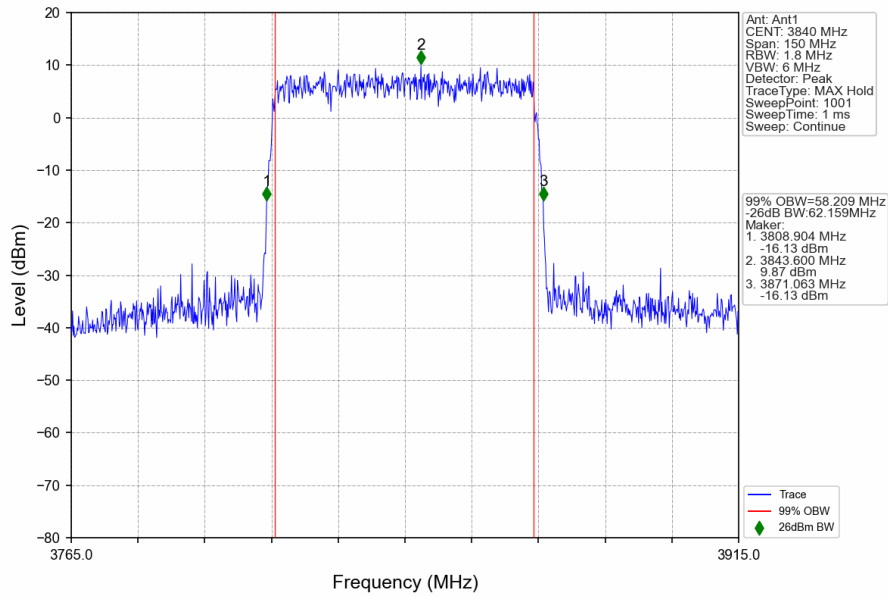

n77a_30kHz_SISO_NTNV_60MHz_CP-OFDM 256 QAM_3840MHz_Outer_Full

n77a_30kHz_SISO_NTNV_60MHz_CP-OFDM 256 QAM_3949.98MHz_Outer_Full

1.5 30k_SISO_80MHz_NTNV

1.5.1 Test Result

5G NR n77a SCS=30kHz SISO 80MHz NTNv						
Modulation	Frequency (MHz)	RB Allocation	99% Bandwidth (MHz)	26dB Bandwidth (MHz)	Limit (MHz)	Verdict
DFT-s-OFDM QPSK	3740.01	Outer_Full	77.75	82.42	/	Pass
	3840	Outer_Full	77.62	82.77	/	Pass
	3939.99	Outer_Full	77.87	82.83	/	Pass
DFT-s-OFDM 64 QAM	3740.01	Outer_Full	77.49	82.37	/	Pass
	3840	Outer_Full	77.83	82.10	/	Pass
	3939.99	Outer_Full	77.39	82.08	/	Pass
DFT-s-OFDM 256 QAM	3740.01	Outer_Full	77.45	82.73	/	Pass
	3840	Outer_Full	77.48	82.32	/	Pass
	3939.99	Outer_Full	77.43	82.89	/	Pass
CP-OFDM QPSK	3740.01	Outer_Full	78.00	83.13	/	Pass
	3840	Outer_Full	78.14	83.16	/	Pass
	3939.99	Outer_Full	77.83	82.99	/	Pass
CP-OFDM 64 QAM	3740.01	Outer_Full	77.96	82.62	/	Pass
	3840	Outer_Full	77.92	82.73	/	Pass
	3939.99	Outer_Full	78.23	82.64	/	Pass
CP-OFDM 256 QAM	3740.01	Outer_Full	78.07	82.49	/	Pass
	3840	Outer_Full	77.97	82.97	/	Pass
	3939.99	Outer_Full	77.59	82.96	/	Pass