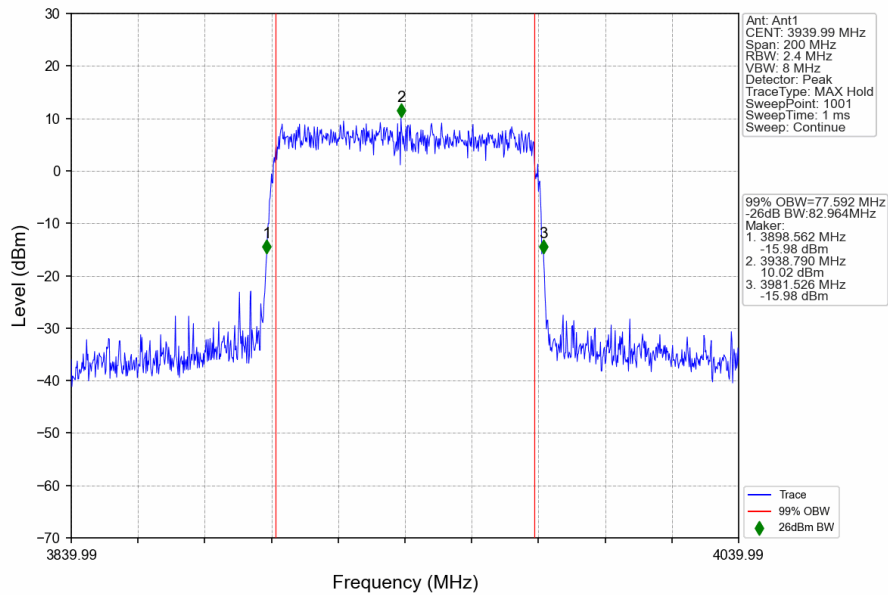

n77a_30kHz_SISO_NTNV_80MHz_CP-OFDM 256 QAM_3939.99MHz_Outer_Full

1.6 30k_SISO_100MHz_NTNV

1.6.1 Test Result

5G NR n77a SCS=30kHz SISO 100MHz NTV						
Modulation	Frequency (MHz)	RB Allocation	99% Bandwidth (MHz)	26dB Bandwidth (MHz)	Limit (MHz)	Verdict
DFT-s-OFDM QPSK	3750	Outer_Full	7.13	8.75	/	Pass
	3840	Outer_Full	97.17	102.99	/	Pass
	3930	Outer_Full	97.53	102.87	/	Pass
DFT-s-OFDM 64 QAM	3750	Outer_Full	96.66	103.12	/	Pass
	3840	Outer_Full	96.68	103.35	/	Pass
	3930	Outer_Full	96.83	103.07	/	Pass
DFT-s-OFDM 256 QAM	3750	Outer_Full	96.79	103.00	/	Pass
	3840	Outer_Full	97.36	102.82	/	Pass
	3930	Outer_Full	96.66	103.17	/	Pass
CP-OFDM QPSK	3750	Outer_Full	98.28	104.42	/	Pass
	3840	Outer_Full	98.35	104.53	/	Pass
	3930	Outer_Full	98.01	104.58	/	Pass
CP-OFDM 64 QAM	3750	Outer_Full	98.04	104.08	/	Pass
	3840	Outer_Full	97.90	104.47	/	Pass
	3930	Outer_Full	97.81	104.50	/	Pass
CP-OFDM 256 QAM	3750	Outer_Full	98.16	103.42	/	Pass
	3840	Outer_Full	97.86	104.33	/	Pass
	3930	Outer_Full	97.96	104.14	/	Pass