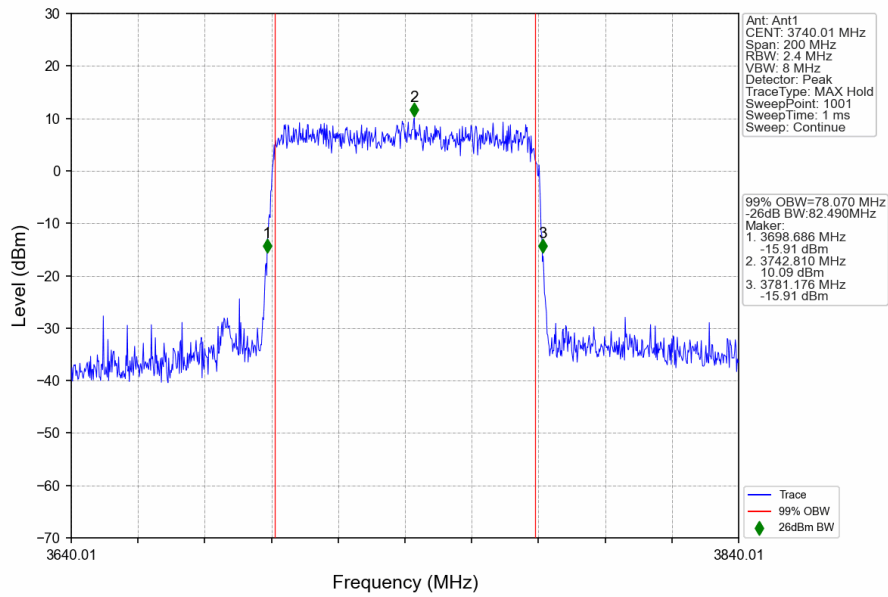

n77a_30kHz_SISO_NTNV_80MHz_CP-OFDM 256 QAM_3740.01MHz_Outer_Full