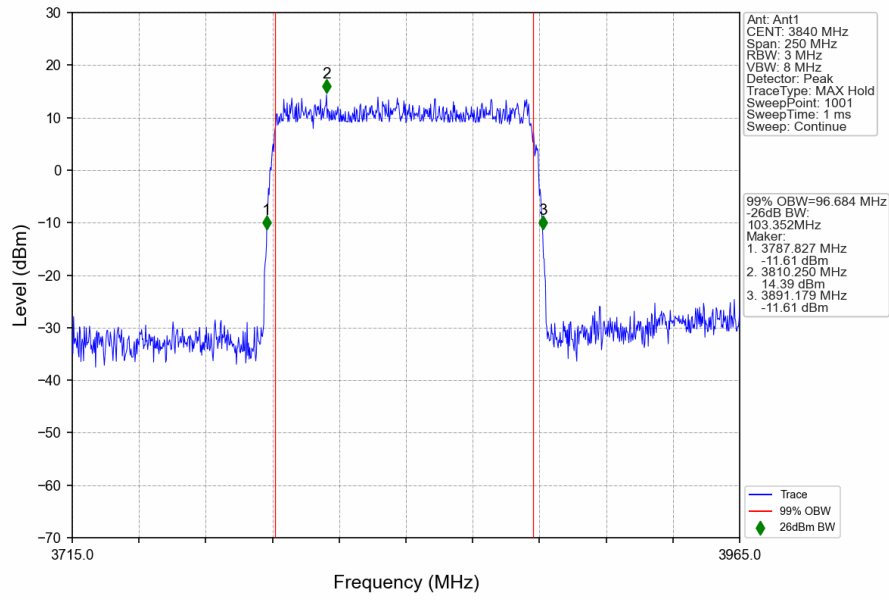

n77a_30kHz_SISO_NTNV_80MHz_CP-OFDM 256 QAM_3939.99MHz_Outer_Full

1.6 30k_SISO_100MHz_NTNV

1.6.1 Test Result

5G NR n77a SCS=30kHz SISO 100MHz NTV						
Modulation	Frequency (MHz)	RB Allocation	99% Bandwidth (MHz)	26dB Bandwidth (MHz)	Limit (MHz)	Verdict
DFT-s-OFDM QPSK	3750	Outer_Full	7.13	8.75	/	Pass
	3840	Outer_Full	97.17	102.99	/	Pass
	3930	Outer_Full	97.53	102.87	/	Pass
DFT-s-OFDM 64 QAM	3750	Outer_Full	96.66	103.12	/	Pass
	3840	Outer_Full	96.68	103.35	/	Pass
	3930	Outer_Full	96.83	103.07	/	Pass
DFT-s-OFDM 256 QAM	3750	Outer_Full	96.79	103.00	/	Pass
	3840	Outer_Full	97.36	102.82	/	Pass
	3930	Outer_Full	96.66	103.17	/	Pass
CP-OFDM QPSK	3750	Outer_Full	98.28	104.42	/	Pass
	3840	Outer_Full	98.35	104.53	/	Pass
	3930	Outer_Full	98.01	104.58	/	Pass
CP-OFDM 64 QAM	3750	Outer_Full	98.04	104.08	/	Pass
	3840	Outer_Full	97.90	104.47	/	Pass
	3930	Outer_Full	97.81	104.50	/	Pass
CP-OFDM 256 QAM	3750	Outer_Full	98.16	103.42	/	Pass
	3840	Outer_Full	97.86	104.33	/	Pass
	3930	Outer_Full	97.96	104.14	/	Pass

1.6.2 Test Graph

n77a_30kHz_SISO_NTNV_100MHz_DFT-s-OFDM QPSK_3930MHz_Outer_Full

n77a_30kHz_SISO_NTNV_100MHz_DFT-s-OFDM 64 QAM_3750MHz_Outer_Full

n77a_30kHz_SISO_NTNV_100MHz_DFT-s-OFDM 64 QAM_3840MHz_Outer_Full