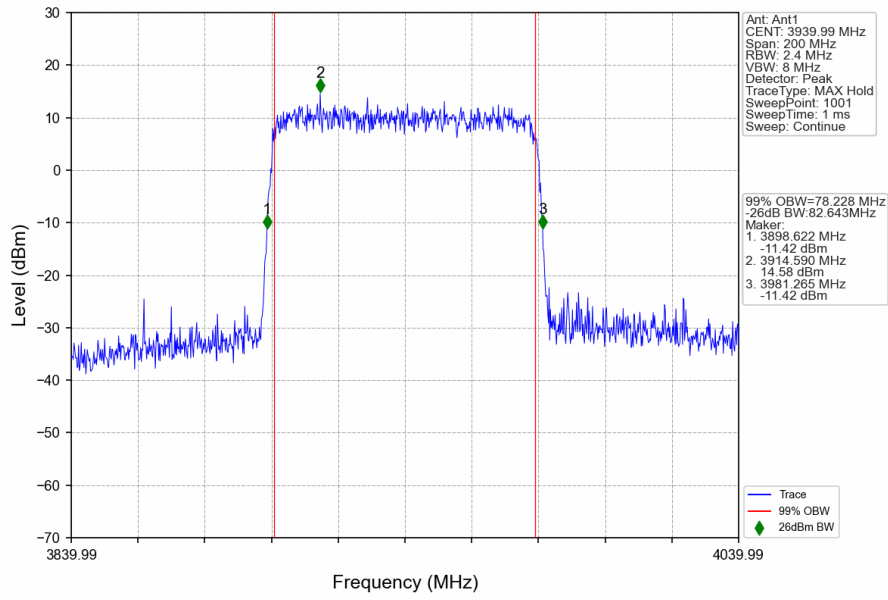

n77a_30kHz_SISO_NTNV_80MHz_CP-OFDM 64 QAM_3939.99MHz_Outer_Full