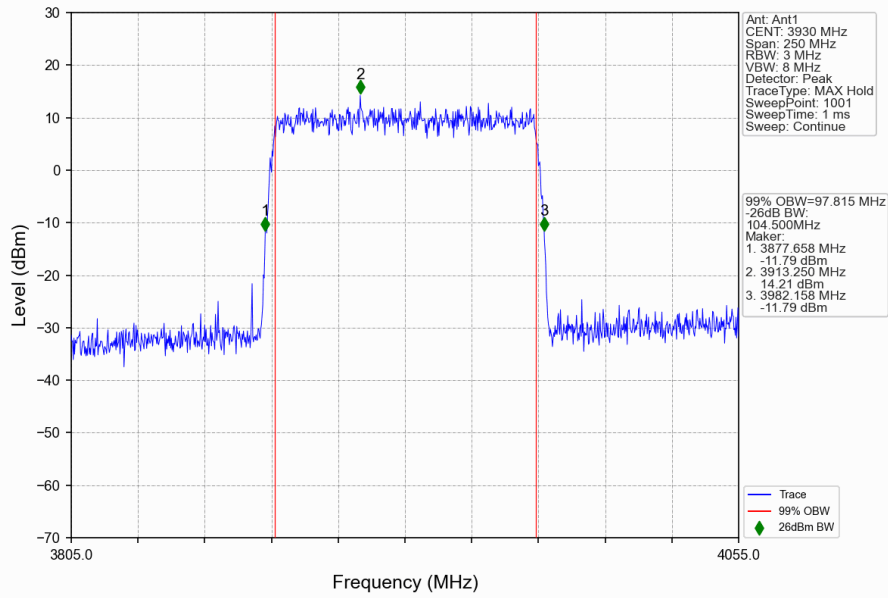

n77a_30kHz_SISO_NTNV_100MHz_CP-OFDM 64 QAM_3930MHz_Outer_Full