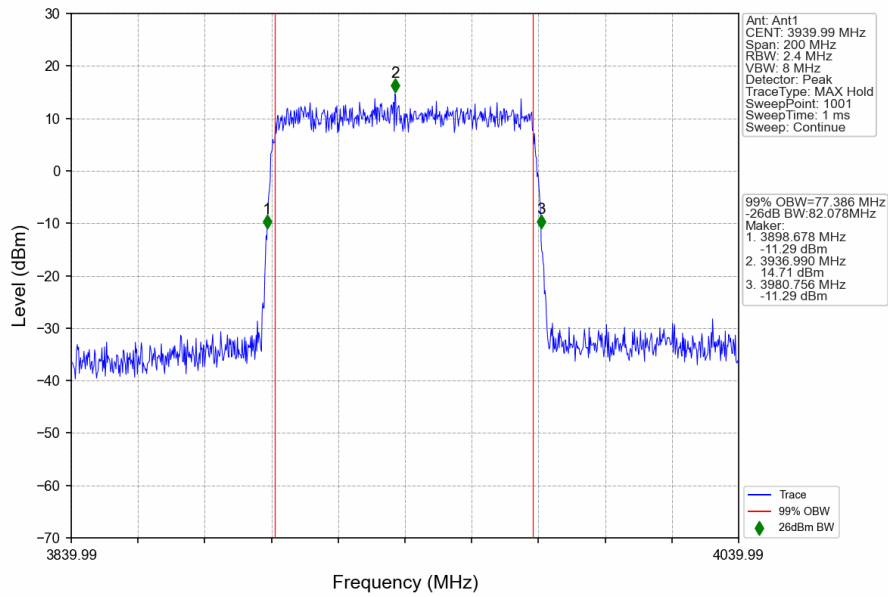

n77a_30kHz_SISO_NTNV_80MHz_DFT-s-OFDM 64 QAM_3939.99MHz_Outer_Full