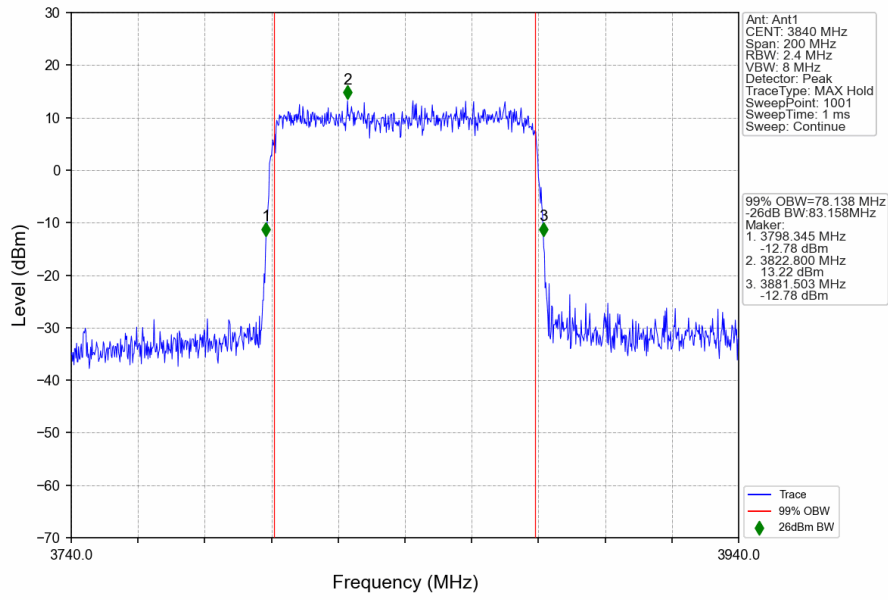

n77a_30kHz_SISO_NTNV_80MHz_CP-OFDM QPSK_3840MHz_Outer_Full