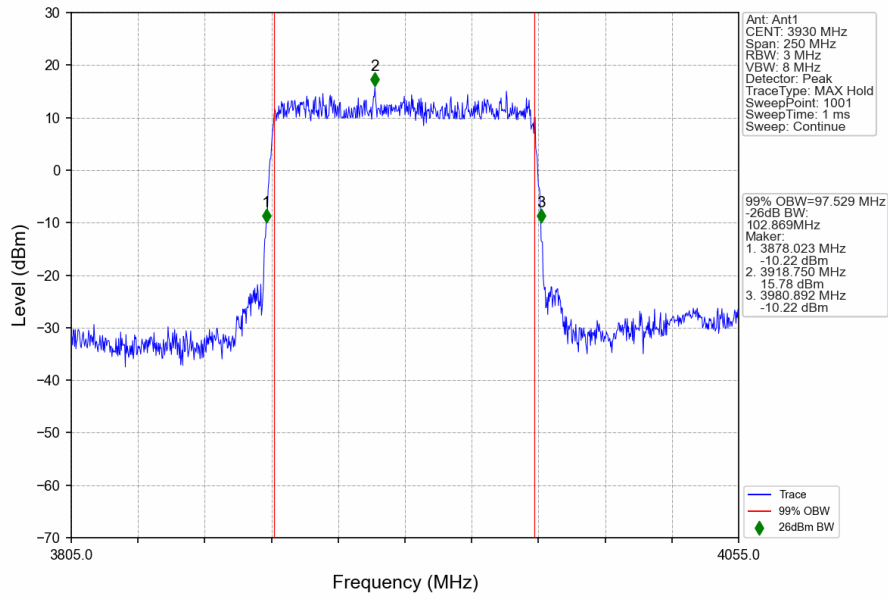

n77a_30kHz_SISO_NTNV_100MHz_DFT-s-OFDM QPSK_3930MHz_Outer_Full