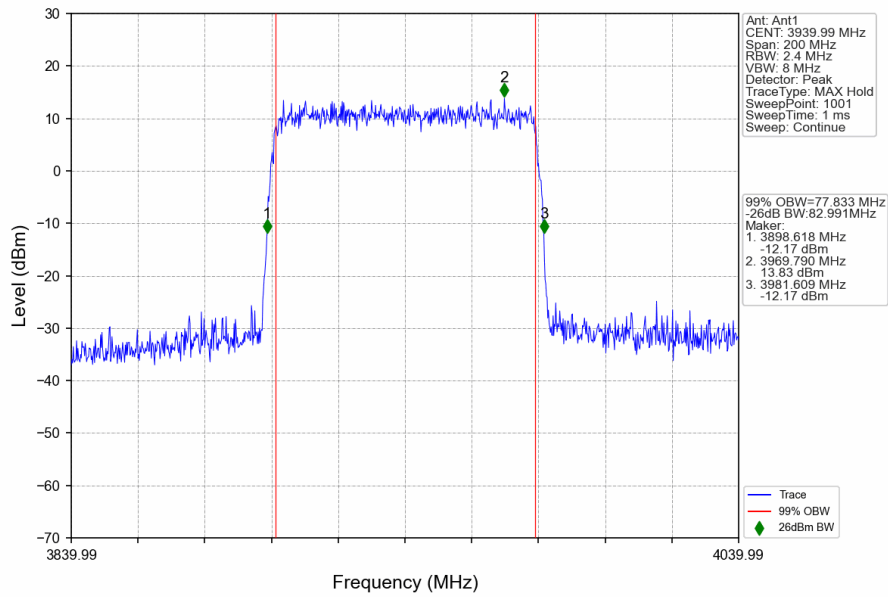

n77a_30kHz_SISO_NTNV_80MHz_CP-OFDM QPSK_3939.99MHz_Outer_Full