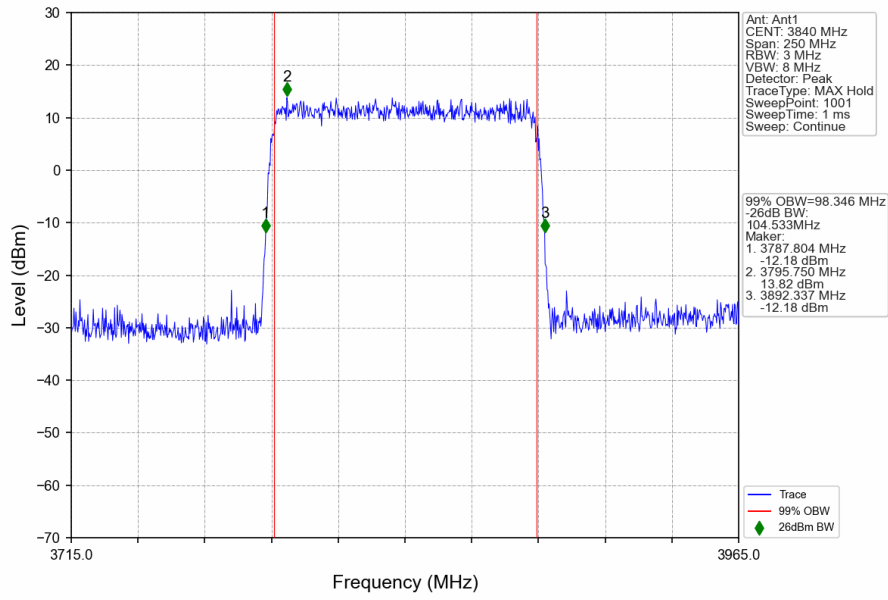

n77a_30kHz_SISO_NTNV_100MHz_CP-OFDM QPSK_3840MHz_Outer_Full