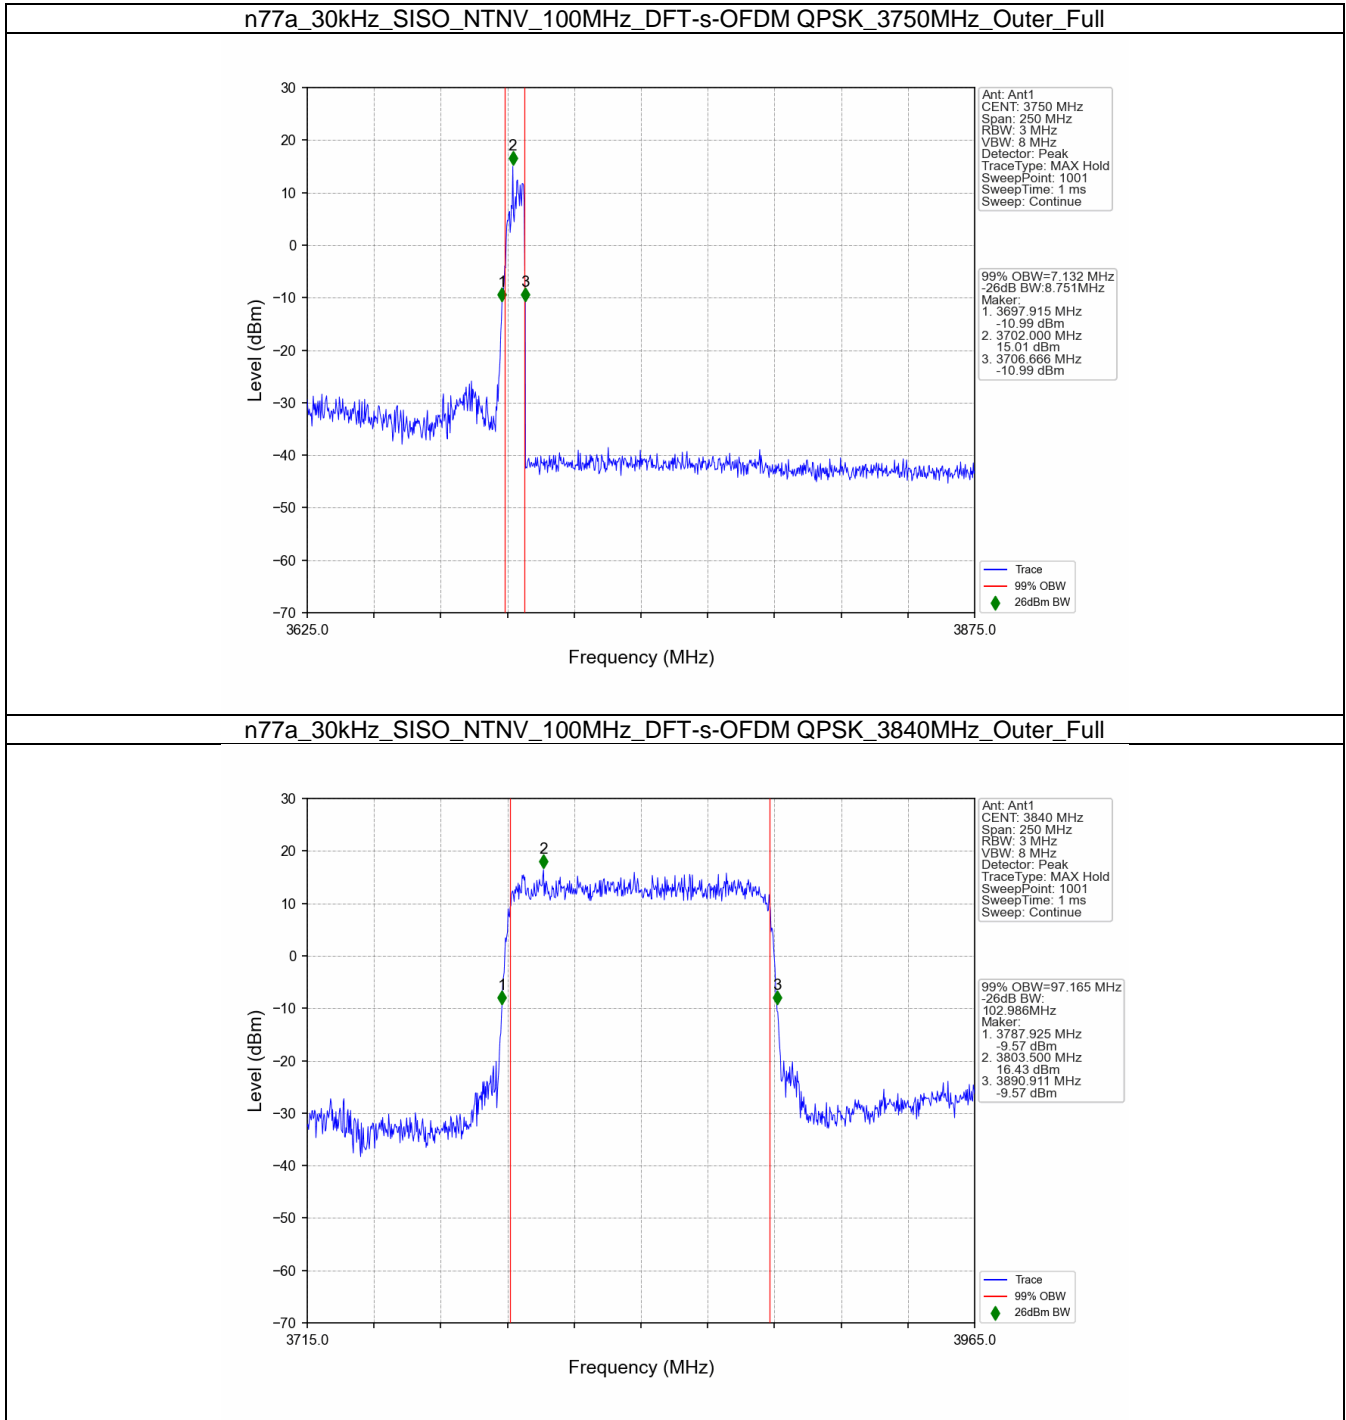

1.6.2 Test Graph