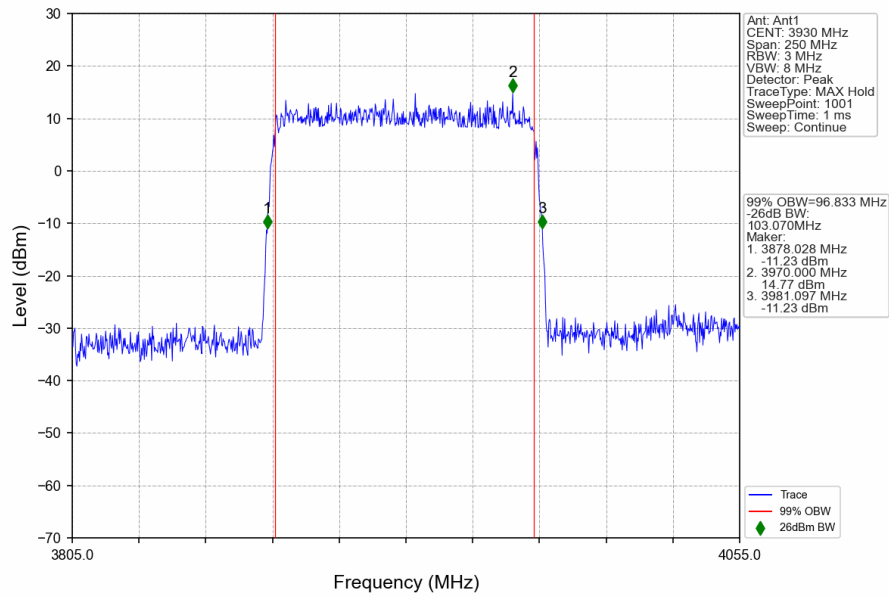

n77a_30kHz_SISO_NTNV_100MHz_DFT-s-OFDM 64 QAM_3930MHz_Outer_Full