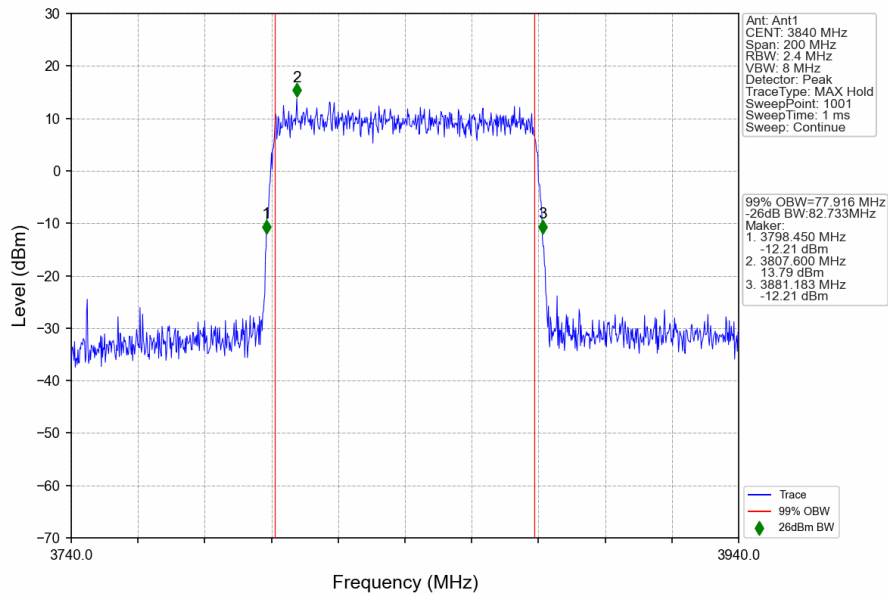

n77a_30kHz_SISO_NTNV_80MHz_CP-OFDM 64 QAM_3840MHz_Outer_Full