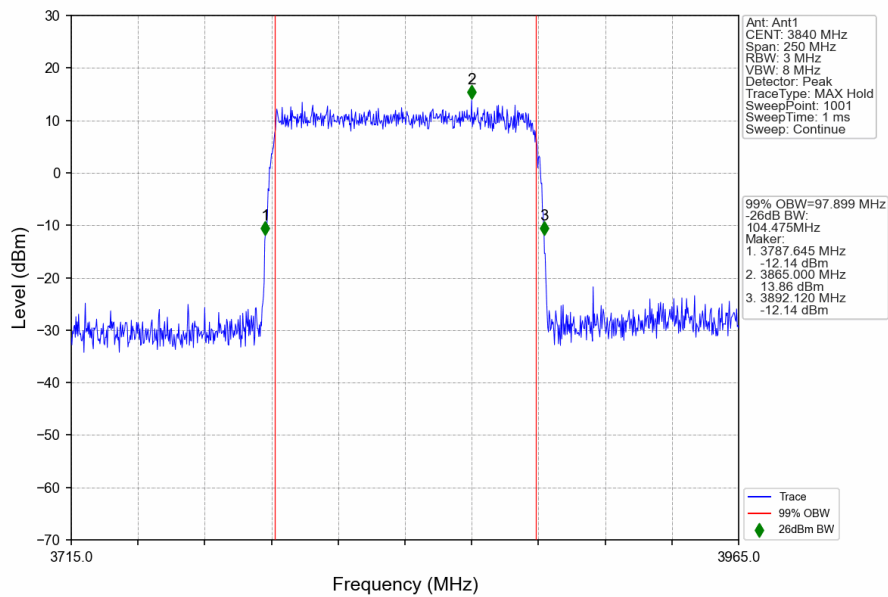

n77a_30kHz_SISO_NTNV_100MHz_CP-OFDM 64 QAM_3840MHz_Outer_Full