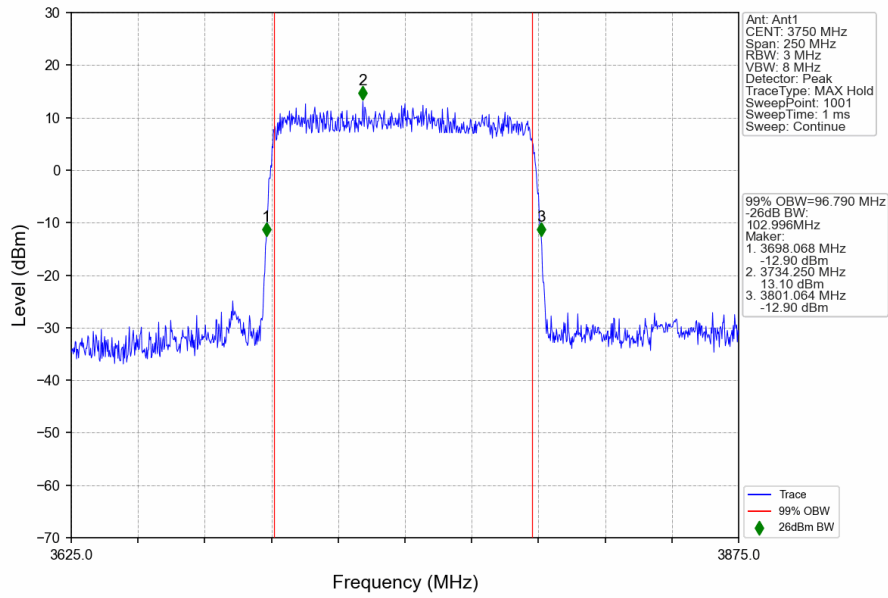

n77a_30kHz_SISO_NTNV_100MHz_DFT-s-OFDM 256 QAM_3750MHz_Outer_Full