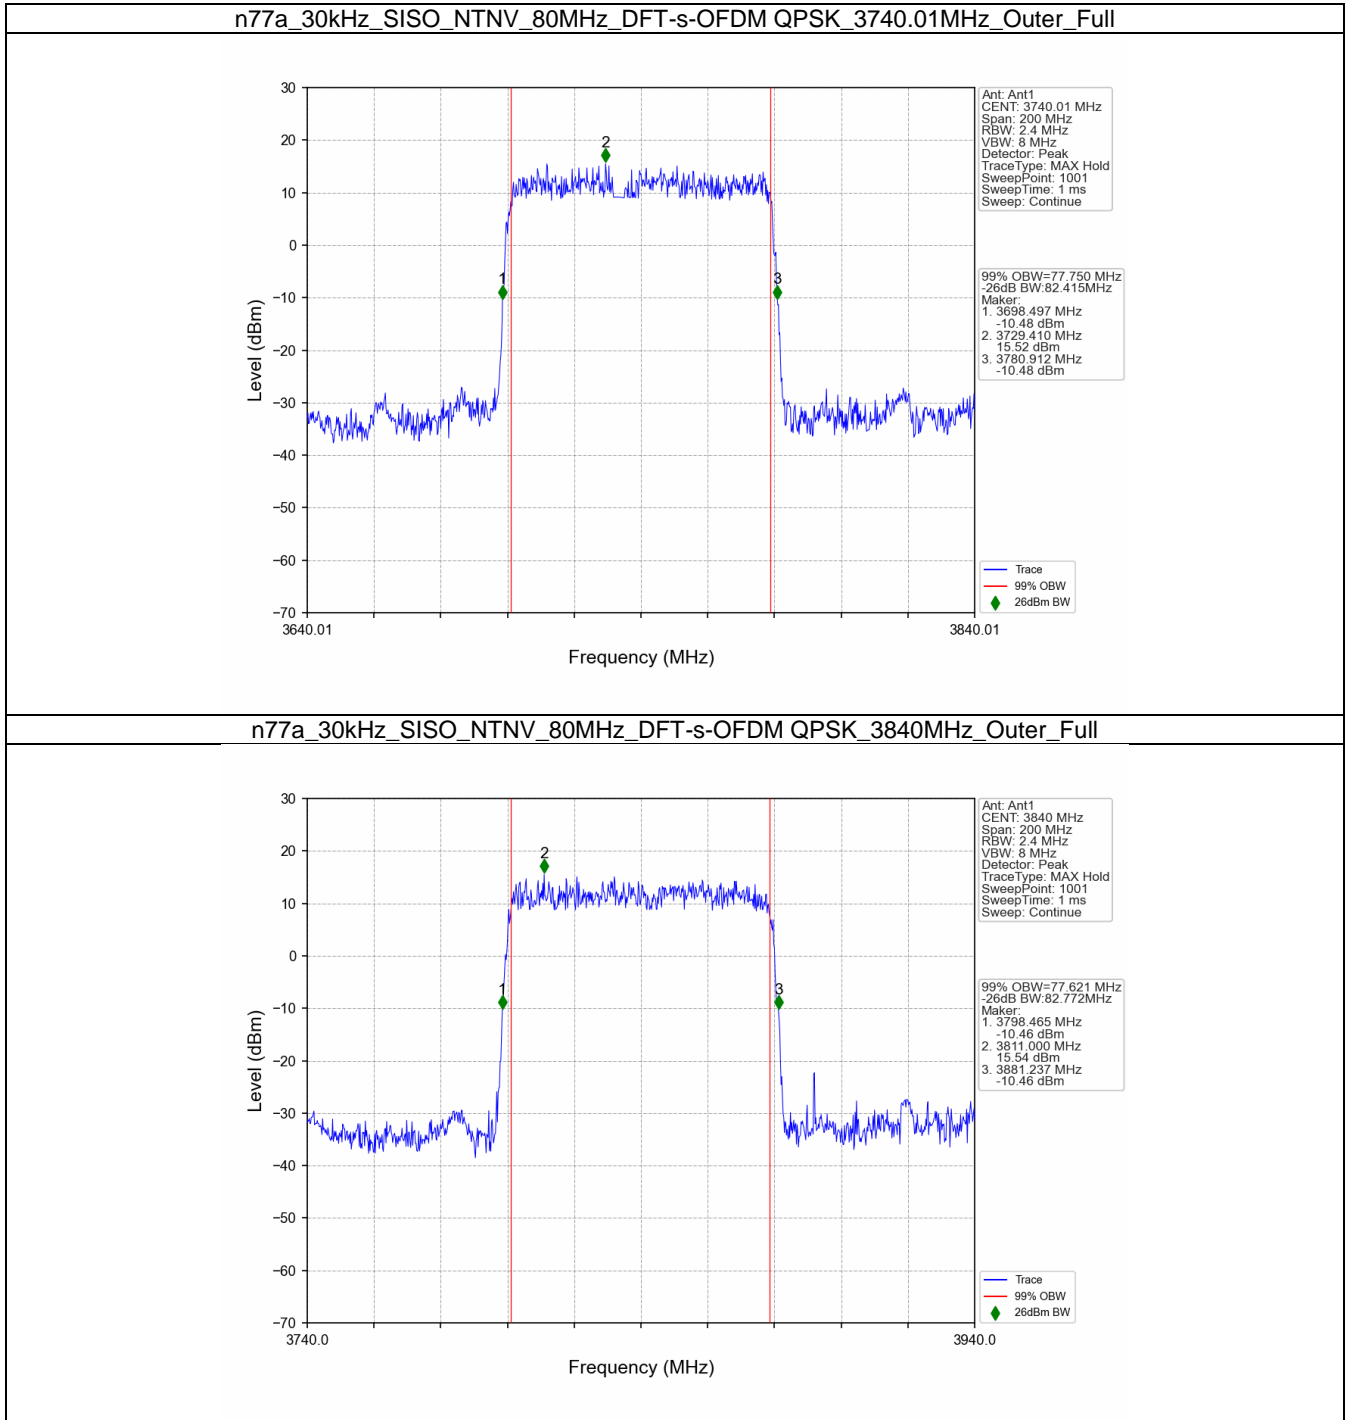

1.5.2 Test Graph