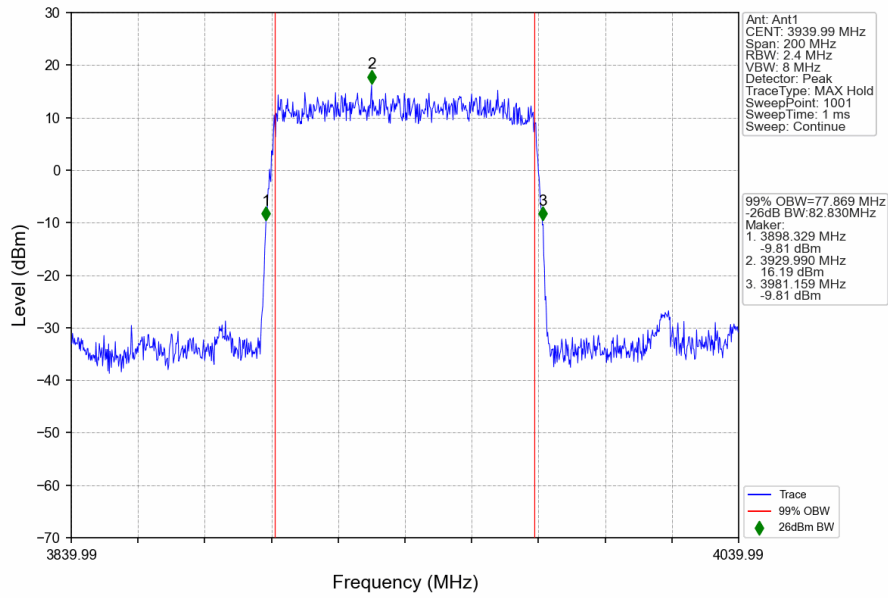

n77a_30kHz_SISO_NTNV_80MHz_DFT-s-OFDM QPSK_3939.99MHz_Outer_Full