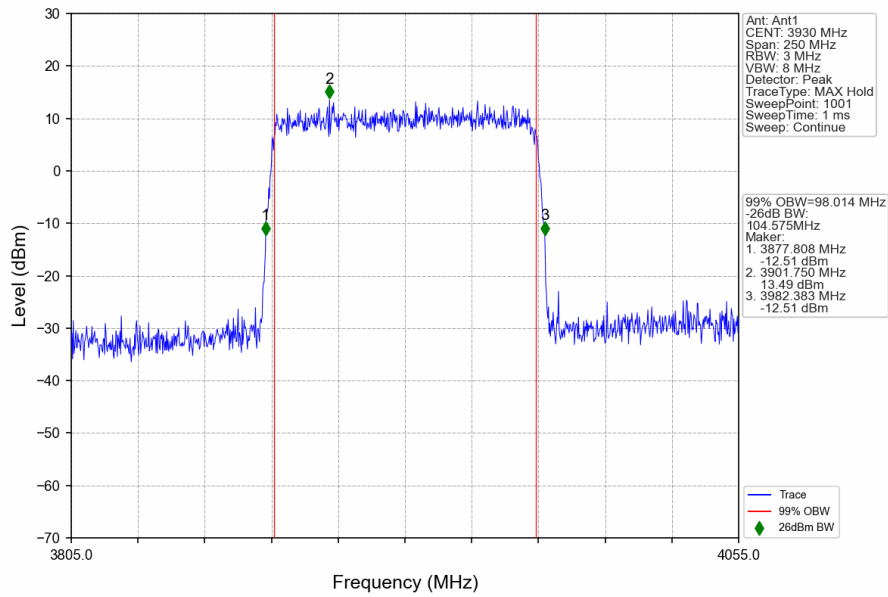

n77a_30kHz_SISO_NTNV_100MHz_CP-OFDM QPSK_3930MHz_Outer_Full