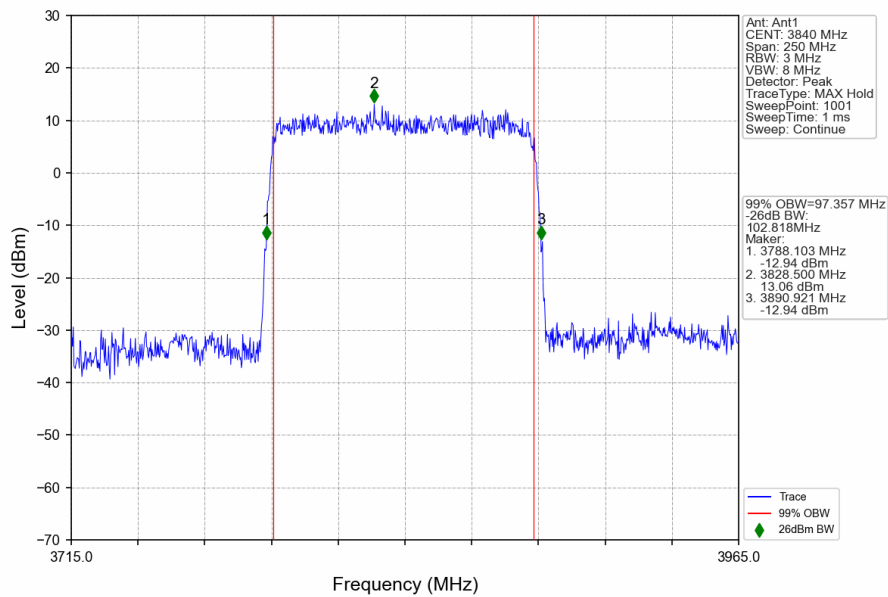

n77a_30kHz_SISO_NTNV_100MHz_DFT-s-OFDM 256 QAM_3840MHz_Outer_Full