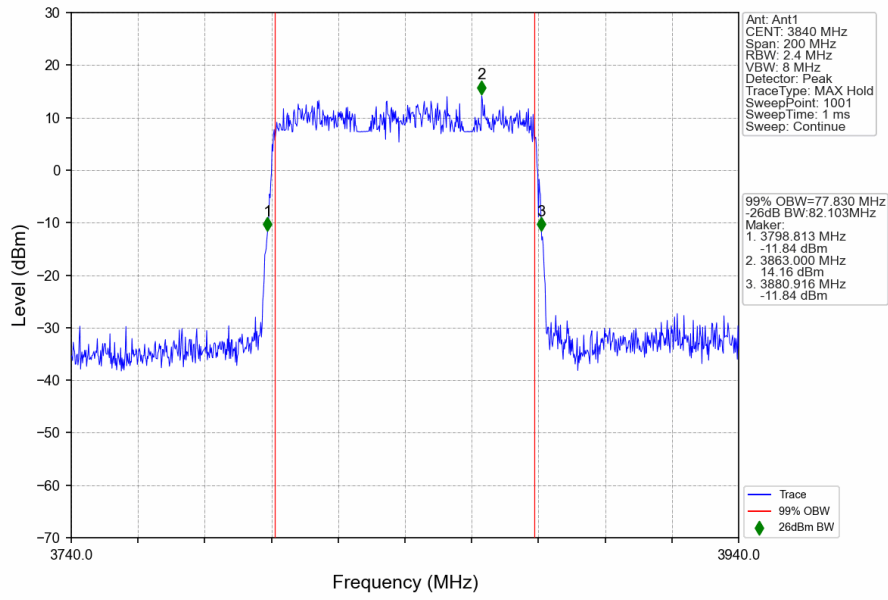

n77a_30kHz_SISO_NTNV_60MHz_CP-OFDM 256 QAM_3840MHz_Outer_Full

n77a_30kHz_SISO_NTNV_60MHz_CP-OFDM 256 QAM_3949.98MHz_Outer_Full

1.5 30k_SISO_80MHz_NTNV

1.5.1 Test Result

5G NR n77a SCS=30kHz SISO 80MHz NTNv						
Modulation	Frequency (MHz)	RB Allocation	99% Bandwidth (MHz)	26dB Bandwidth (MHz)	Limit (MHz)	Verdict
DFT-s-OFDM QPSK	3740.01	Outer_Full	77.75	82.42	/	Pass
	3840	Outer_Full	77.62	82.77	/	Pass
	3939.99	Outer_Full	77.87	82.83	/	Pass
DFT-s-OFDM 64 QAM	3740.01	Outer_Full	77.49	82.37	/	Pass
	3840	Outer_Full	77.83	82.10	/	Pass
	3939.99	Outer_Full	77.39	82.08	/	Pass
DFT-s-OFDM 256 QAM	3740.01	Outer_Full	77.45	82.73	/	Pass
	3840	Outer_Full	77.48	82.32	/	Pass
	3939.99	Outer_Full	77.43	82.89	/	Pass
CP-OFDM QPSK	3740.01	Outer_Full	78.00	83.13	/	Pass
	3840	Outer_Full	78.14	83.16	/	Pass
	3939.99	Outer_Full	77.83	82.99	/	Pass
CP-OFDM 64 QAM	3740.01	Outer_Full	77.96	82.62	/	Pass
	3840	Outer_Full	77.92	82.73	/	Pass
	3939.99	Outer_Full	78.23	82.64	/	Pass
CP-OFDM 256 QAM	3740.01	Outer_Full	78.07	82.49	/	Pass
	3840	Outer_Full	77.97	82.97	/	Pass
	3939.99	Outer_Full	77.59	82.96	/	Pass

1.5.2 Test Graph

n77a_30kHz_SISO_NTNV_80MHz_DFT-s-OFDM QPSK_3939.99MHz_Outer_Full

n77a_30kHz_SISO_NTNV_80MHz_DFT-s-OFDM 64 QAM_3740.01MHz_Outer_Full

n77a_30kHz_SISO_NTNV_80MHz_DFT-s-OFDM 64 QAM_3840MHz_Outer_Full