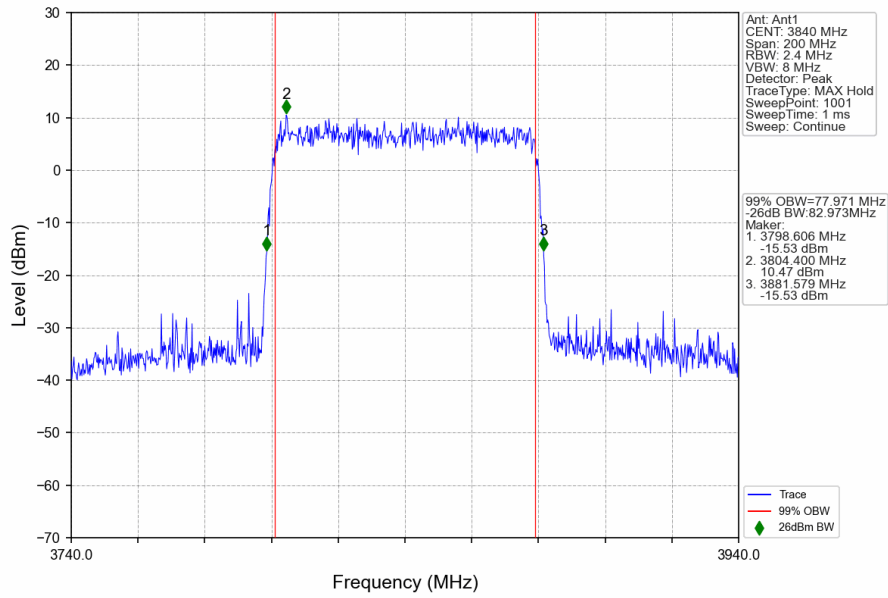

n77a_30kHz_SISO_NTNV_80MHz_CP-OFDM 64 QAM_3840MHz_Outer_Full

n77a_30kHz_SISO_NTNV_80MHz_CP-OFDM 64 QAM_3939.99MHz_Outer_Full

n77a_30kHz_SISO_NTNV_80MHz_CP-OFDM 256 QAM_3740.01MHz_Outer_Full

n77a_30kHz_SISO_NTNV_80MHz_CP-OFDM 256 QAM_3840MHz_Outer_Full

n77a_30kHz_SISO_NTNV_80MHz_CP-OFDM 256 QAM_3939.99MHz_Outer_Full

1.6 30k_SISO_100MHz_NTNV

1.6.1 Test Result

5G NR n77a SCS=30kHz SISO 100MHz NTV						
Modulation	Frequency (MHz)	RB Allocation	99% Bandwidth (MHz)	26dB Bandwidth (MHz)	Limit (MHz)	Verdict
DFT-s-OFDM QPSK	3750	Outer_Full	7.13	8.75	/	Pass
	3840	Outer_Full	97.17	102.99	/	Pass
	3930	Outer_Full	97.53	102.87	/	Pass
DFT-s-OFDM 64 QAM	3750	Outer_Full	96.66	103.12	/	Pass
	3840	Outer_Full	96.68	103.35	/	Pass
	3930	Outer_Full	96.83	103.07	/	Pass
DFT-s-OFDM 256 QAM	3750	Outer_Full	96.79	103.00	/	Pass
	3840	Outer_Full	97.36	102.82	/	Pass
	3930	Outer_Full	96.66	103.17	/	Pass
CP-OFDM QPSK	3750	Outer_Full	98.28	104.42	/	Pass
	3840	Outer_Full	98.35	104.53	/	Pass
	3930	Outer_Full	98.01	104.58	/	Pass
CP-OFDM 64 QAM	3750	Outer_Full	98.04	104.08	/	Pass
	3840	Outer_Full	97.90	104.47	/	Pass
	3930	Outer_Full	97.81	104.50	/	Pass
CP-OFDM 256 QAM	3750	Outer_Full	98.16	103.42	/	Pass
	3840	Outer_Full	97.86	104.33	/	Pass
	3930	Outer_Full	97.96	104.14	/	Pass