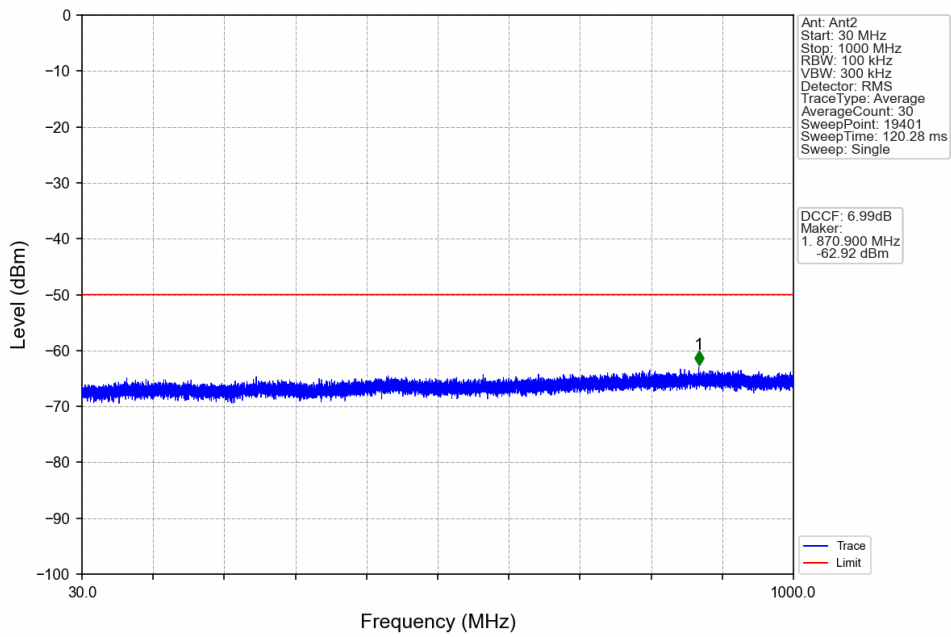

n48\_30kHz\_MIMO\_NTNV\_40MHz\_CP-OFDM\_QPSK\_3679.98MHz\_Inner\_1RB\_Right

n48\_30kHz\_MIMO\_NTNV\_40MHz\_CP-OFDM\_QPSK\_3679.98MHz\_Inner\_1RB\_Right

n48\_30kHz\_MIMO\_NTNV\_40MHz\_CP-OFDM\_QPSK\_3679.98MHz\_Inner\_1RB\_Right

n48\_30kHz\_MIMO\_NTNV\_40MHz\_CP-OFDM\_QPSK\_3679.98MHz\_Inner\_1RB\_Right

Start (MHz)	Stop (MHz)	RBW (MHz)	Method	Marker No.	Freq (MHz)	Level (dBm)	Limit (dBm)	Result
3520	3658.661	1	CHP	1	3523.675	-50.23	-40	Pass
3658.661	3659.661	0.03	/	2	3659.560	-63.08	-13	Pass
3659.661	3700.299	0.03	/	/	/	/	/	/
3700.299	3701.299	0.03	/	3	3701.155	-52.38	-13	Pass
3701.299	3730	1	CHP	4	3725.545	-48.81	-40	Pass