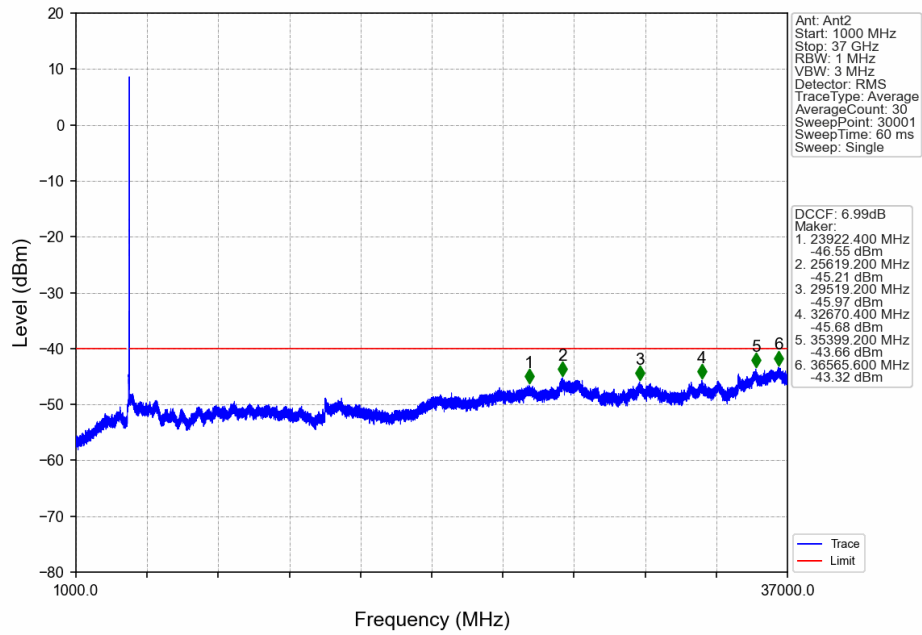

n48\_30kHz\_MIMO\_NTNV\_40MHz\_CP-OFDM\_QPSK\_3679.98MHz\_Inner\_1RB\_Right

n48\_30kHz\_MIMO\_NTNV\_40MHz\_CP-OFDM\_QPSK\_3679.98MHz\_Inner\_1RB\_Right

n48\_30kHz\_MIMO\_NTNV\_40MHz\_CP-OFDM\_QPSK\_3679.98MHz\_Inner\_1RB\_Right

n48\_30kHz\_MIMO\_NTNV\_40MHz\_CP-OFDM\_QPSK\_3679.98MHz\_Inner\_1RB\_Right

Start (MHz)	Stop (MHz)	RBW (MHz)	Method	Marker No.	Freq (MHz)	Level (dBm)	Limit (dBm)	Result
3520	3658.661	1	CHP	1	3523.675	-50.23	-40	Pass
3658.661	3659.661	0.03	/	2	3659.560	-63.08	-13	Pass
3659.661	3700.299	0.03	/	/	/	/	/	/
3700.299	3701.299	0.03	/	3	3701.155	-52.38	-13	Pass
3701.299	3730	1	CHP	4	3725.545	-48.81	-40	Pass