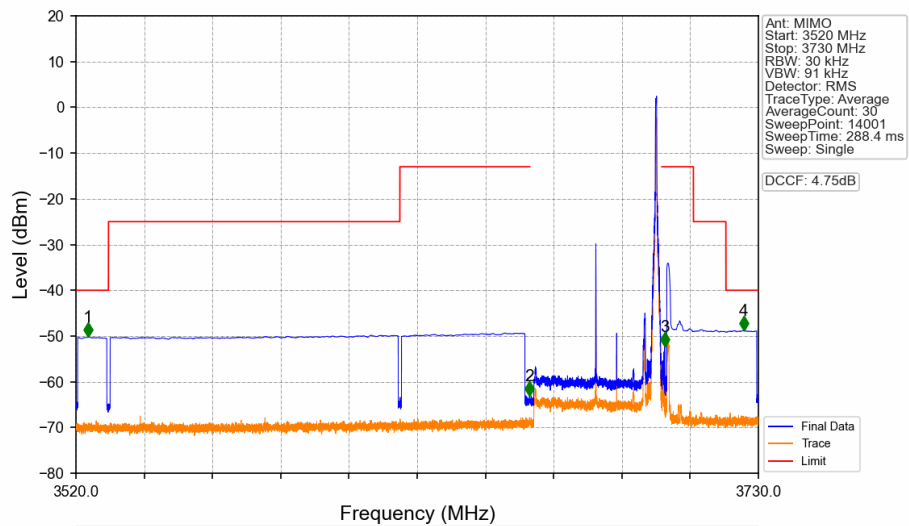

n48\_30kHz\_MIMO\_NTNV\_40MHz\_CP-OFDM\_QPSK\_3679.98MHz\_Inner\_1RB\_Right

n48\_30kHz\_MIMO\_NTNV\_40MHz\_CP-OFDM\_QPSK\_3679.98MHz\_Inner\_1RB\_Right

n48\_30kHz\_MIMO\_NTNV\_40MHz\_CP-OFDM\_QPSK\_3679.98MHz\_Inner\_1RB\_Right

n48\_30kHz\_MIMO\_NTNV\_40MHz\_CP-OFDM\_QPSK\_3679.98MHz\_Inner\_1RB\_Right

Start (MHz)	Stop (MHz)	RBW (MHz)	Method	Marker No.	Freq (MHz)	Level (dBm)	Limit (dBm)	Result
3520	3658.661	1	CHP	1	3523.675	-50.23	-40	Pass
3658.661	3659.661	0.03	/	2	3659.560	-63.08	-13	Pass
3659.661	3700.299	0.03	/	/	/	/	/	/
3700.299	3701.299	0.03	/	3	3701.155	-52.38	-13	Pass
3701.299	3730	1	CHP	4	3725.545	-48.81	-40	Pass