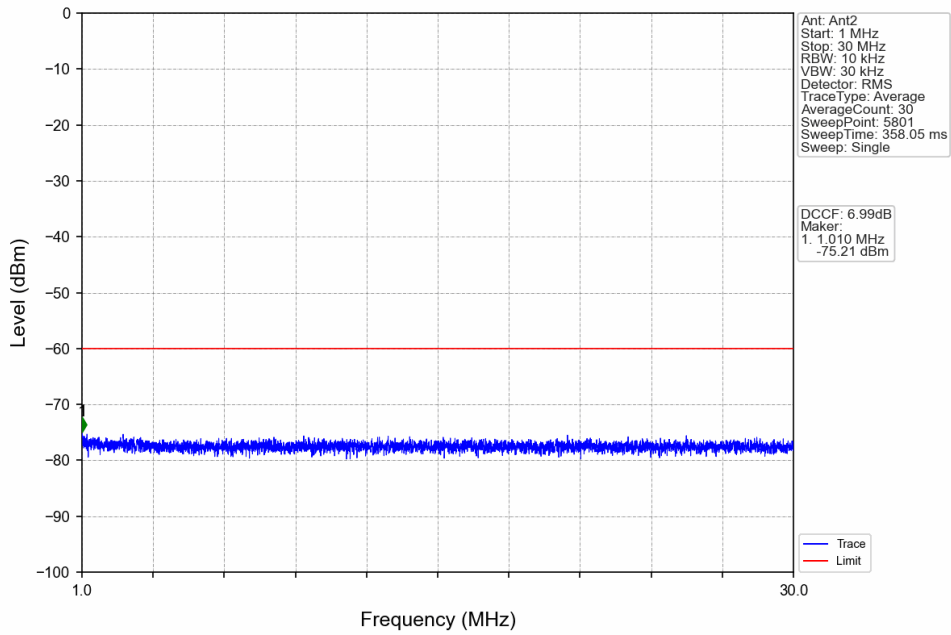

n48_30kHz_MIMO_NTNV_40MHz_CP-OFDM_QPSK_3679.98MHz_Inner_1RB_Right