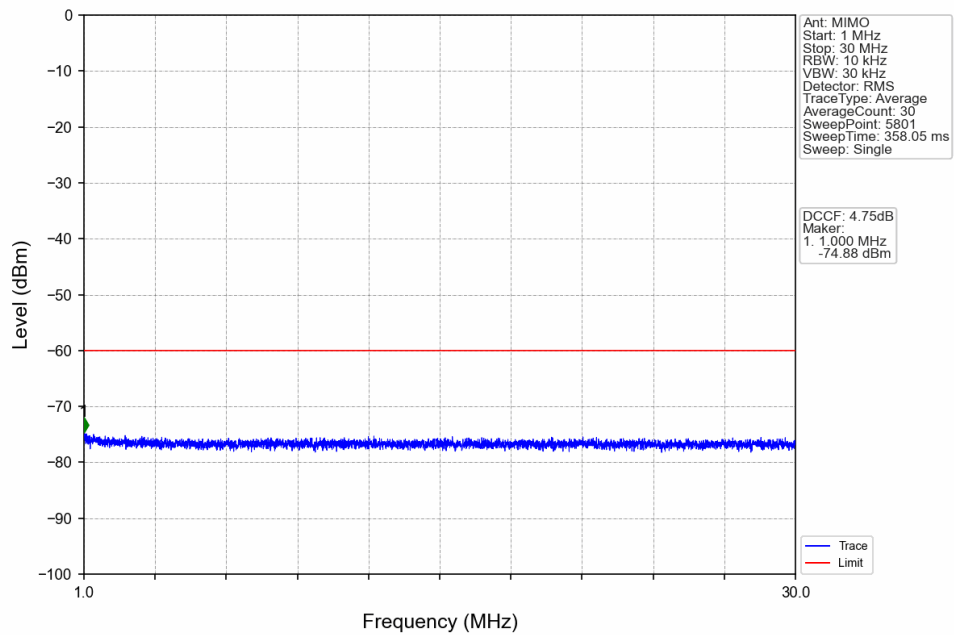

n48_30kHz_MIMO_NTNV_40MHz_CP-OFDM_QPSK_3679.98MHz_Inner_1RB_Right