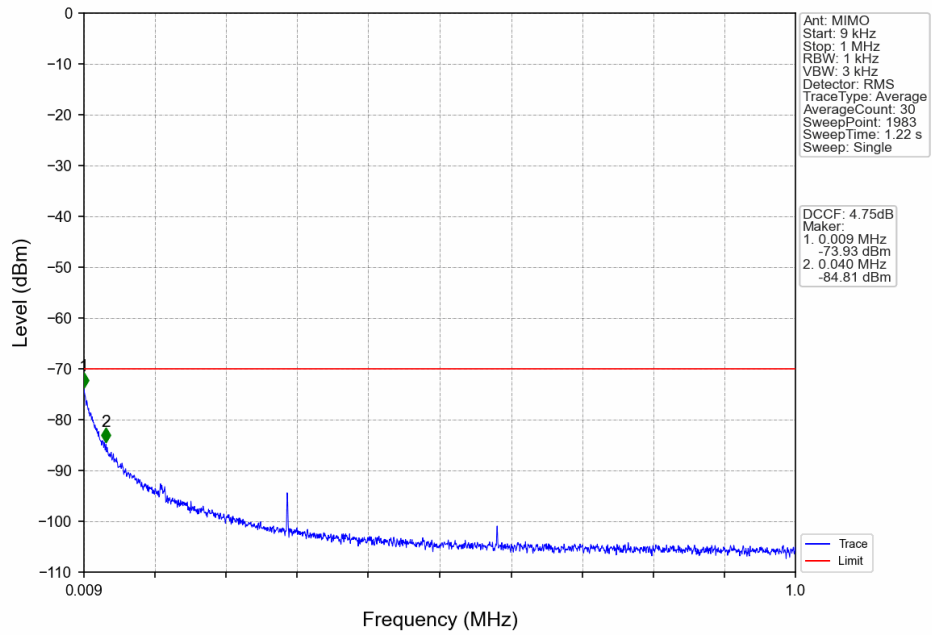

n48_30kHz_MIMO_NTNV_40MHz_CP-OFDM_QPSK_3679.98MHz_Inner_1RB_Right