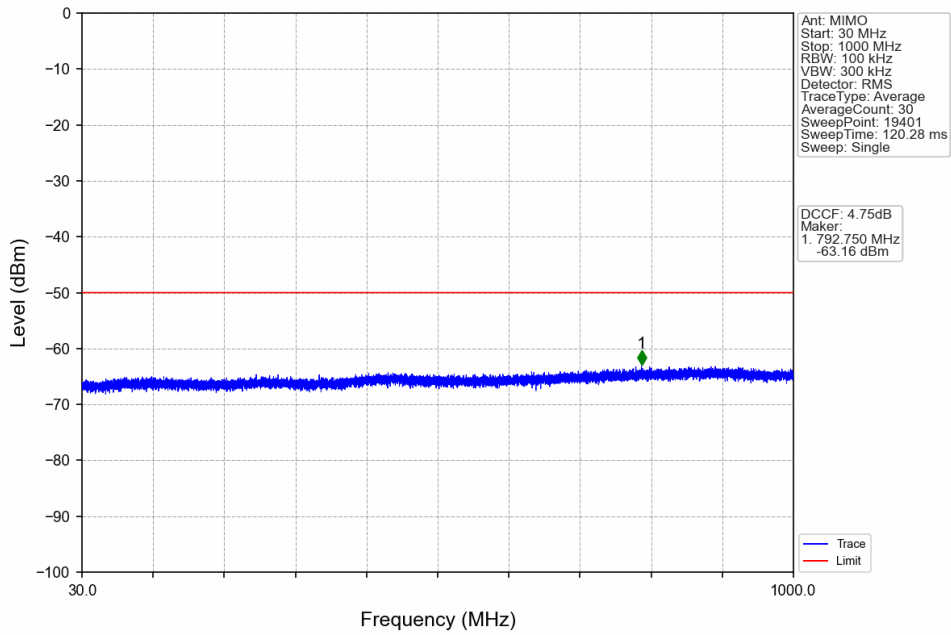

n48_30kHz_MIMO_NTNV_40MHz_CP-OFDM_QPSK_3679.98MHz_Inner_1RB_Right