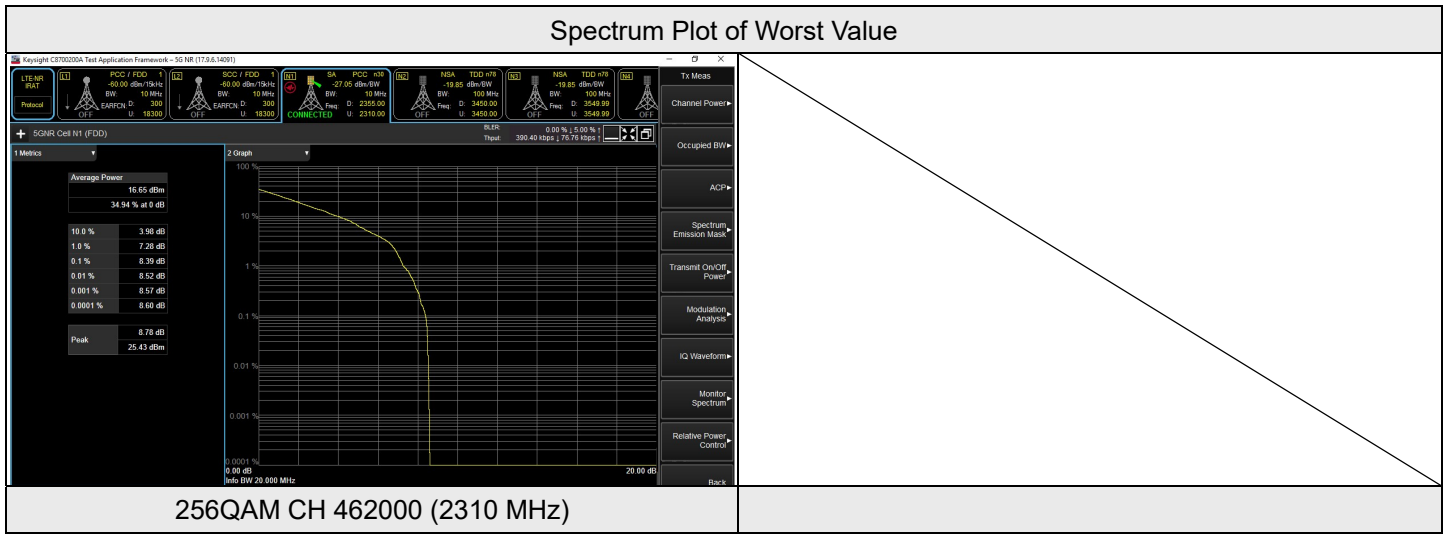

NR n30 SCS 15 kHz, Channel Bandwidth: 10 MHz

NR n30 SCS 15 kHz 10M			
Modulation	RB Size	RB Offset	Peak To Average Ratio (dB)
			CH 462000
			2310 MHz
BPSK	1	0	3.87
QPSK	1	0	8.04
16QAM	1	0	7.59
64QAM	1	0	7.12
256QAM	1	0	8.39