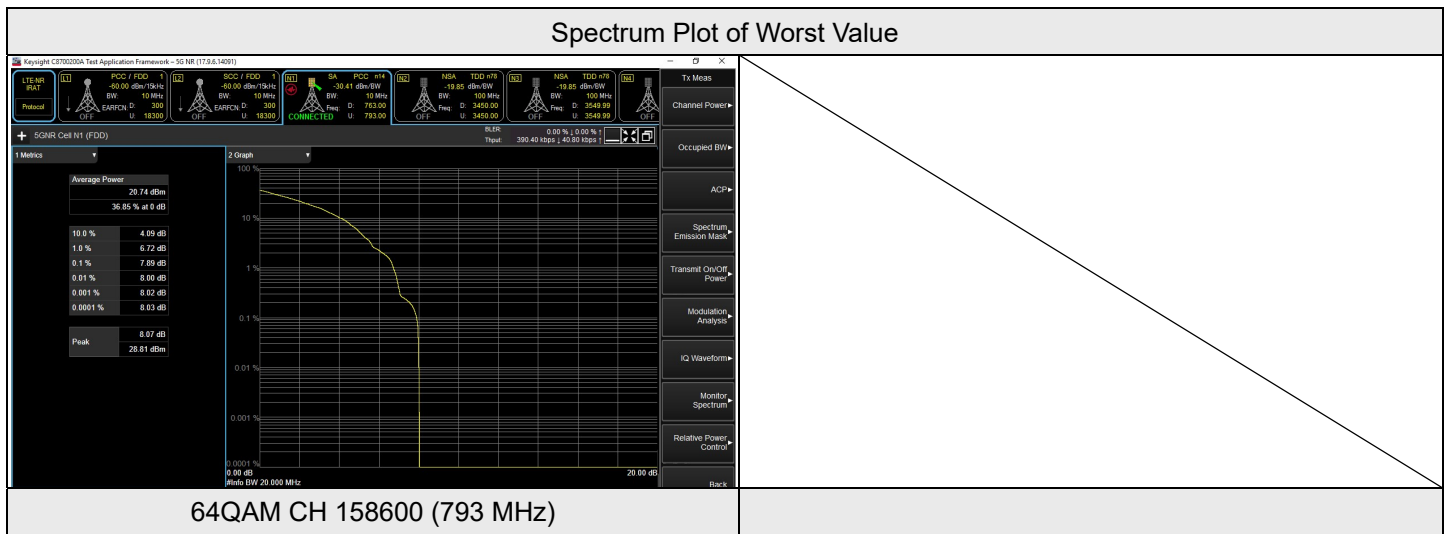

NR n14 SCS 15 kHz, Channel Bandwidth: 10 MHz

NR n14 SCS 15 kHz 10M			
Modulation	RB Size	RB Offset	Peak To Average Ratio (dB)
			CH 158600
			793 MHz
BPSK	1	0	4.10
QPSK	1	0	6.67
16QAM	1	0	6.95
64QAM	1	0	7.89
256QAM	1	0	7.79