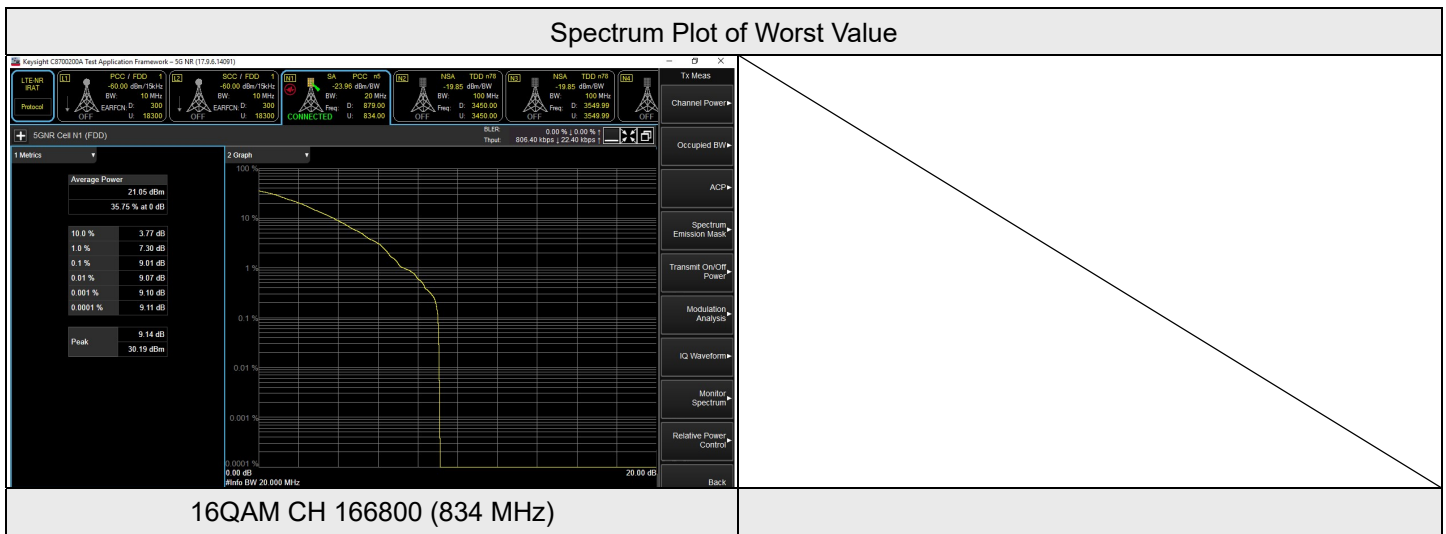

NR n5 SCS 15 kHz, Channel Bandwidth: 20 MHz

NR n5 SCS 15 kHz 20M					
Modulation	RB Size	RB Offset	Peak To Average Ratio (dB)		
			CH 166800	CH 167300	CH 167800
			834 MHz	836.5 MHz	839 MHz
BPSK	1	0	4.17	4.25	4.24
QPSK	1	0	7.14	7.17	6.28
16QAM	1	0	9.01	7.92	8.66
64QAM	1	0	8.17	7.47	7.82
256QAM	1	0	8.70	8.33	8.15