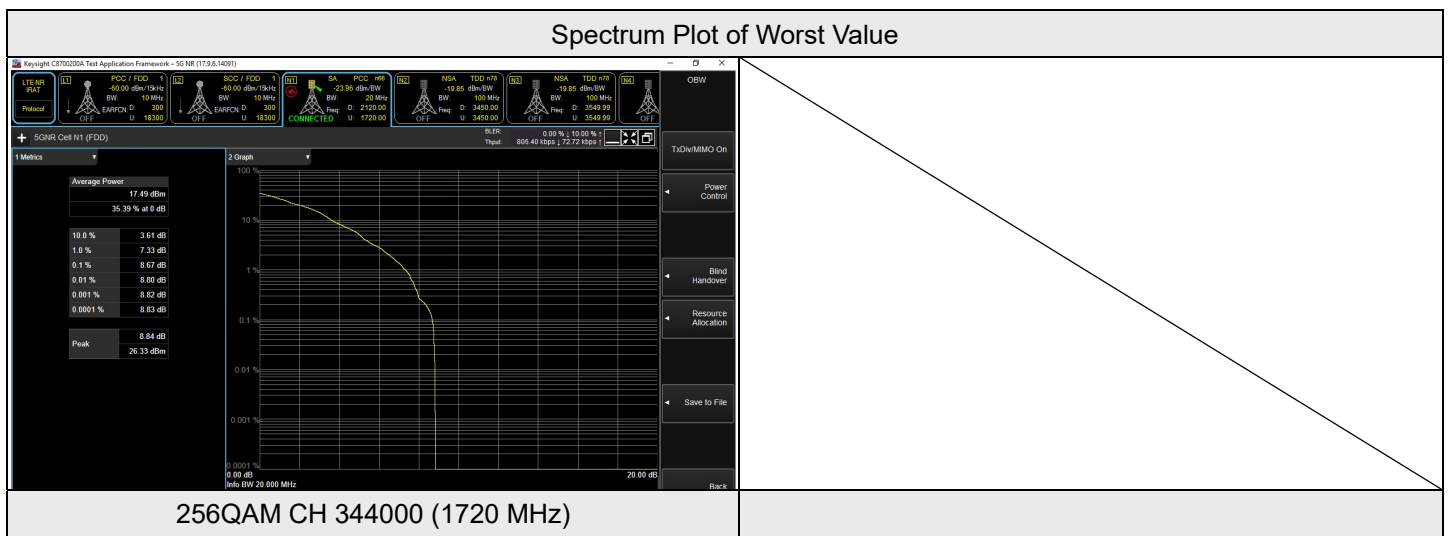

NR n66 SCS 15 kHz, Channel Bandwidth: 20 MHz

NR n66 SCS 15 kHz 20M					
Modulation	RB Size	RB Offset	Peak To Average Ratio (dB)		
			CH 344000	CH 349000	CH 354000
			1720 MHz	1745 MHz	1770 MHz
BPSK	1	0	4.58	3.53	4.39
QPSK	1	0	6.87	6.58	6.04
16QAM	1	0	7.13	7.59	7.16
64QAM	1	0	8.36	7.39	7.71
256QAM	1	0	8.67	8.30	8.16