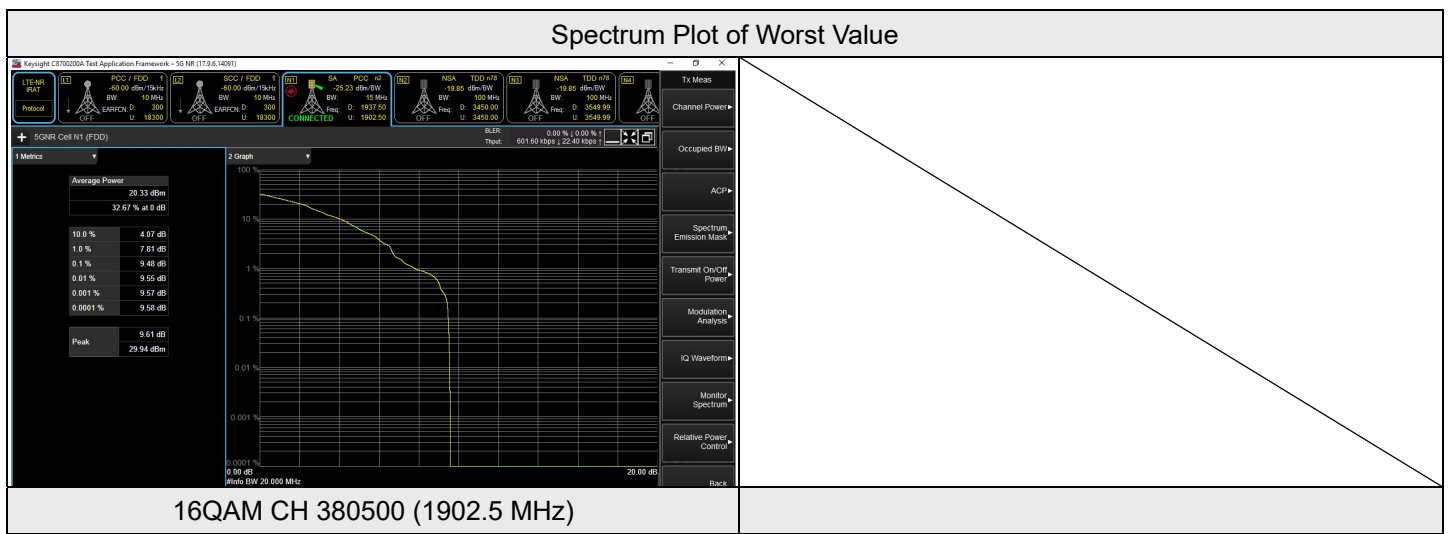

NR n2 SCS 15 kHz, Channel Bandwidth: 15 MHz

NR n2 SCS 15 kHz 15M					
Modulation	RB Size	RB Offset	Peak To Average Ratio (dB)		
			CH 371500	CH 376000	CH 380500
			1857.5 MHz	1880 MHz	1902.5 MHz
BPSK	1	0	4.05	4.73	4.50
QPSK	1	0	8.47	7.79	6.92
16QAM	1	0	8.54	8.11	9.48
64QAM	1	0	7.84	8.02	8.29
256QAM	1	0	8.22	8.95	8.20