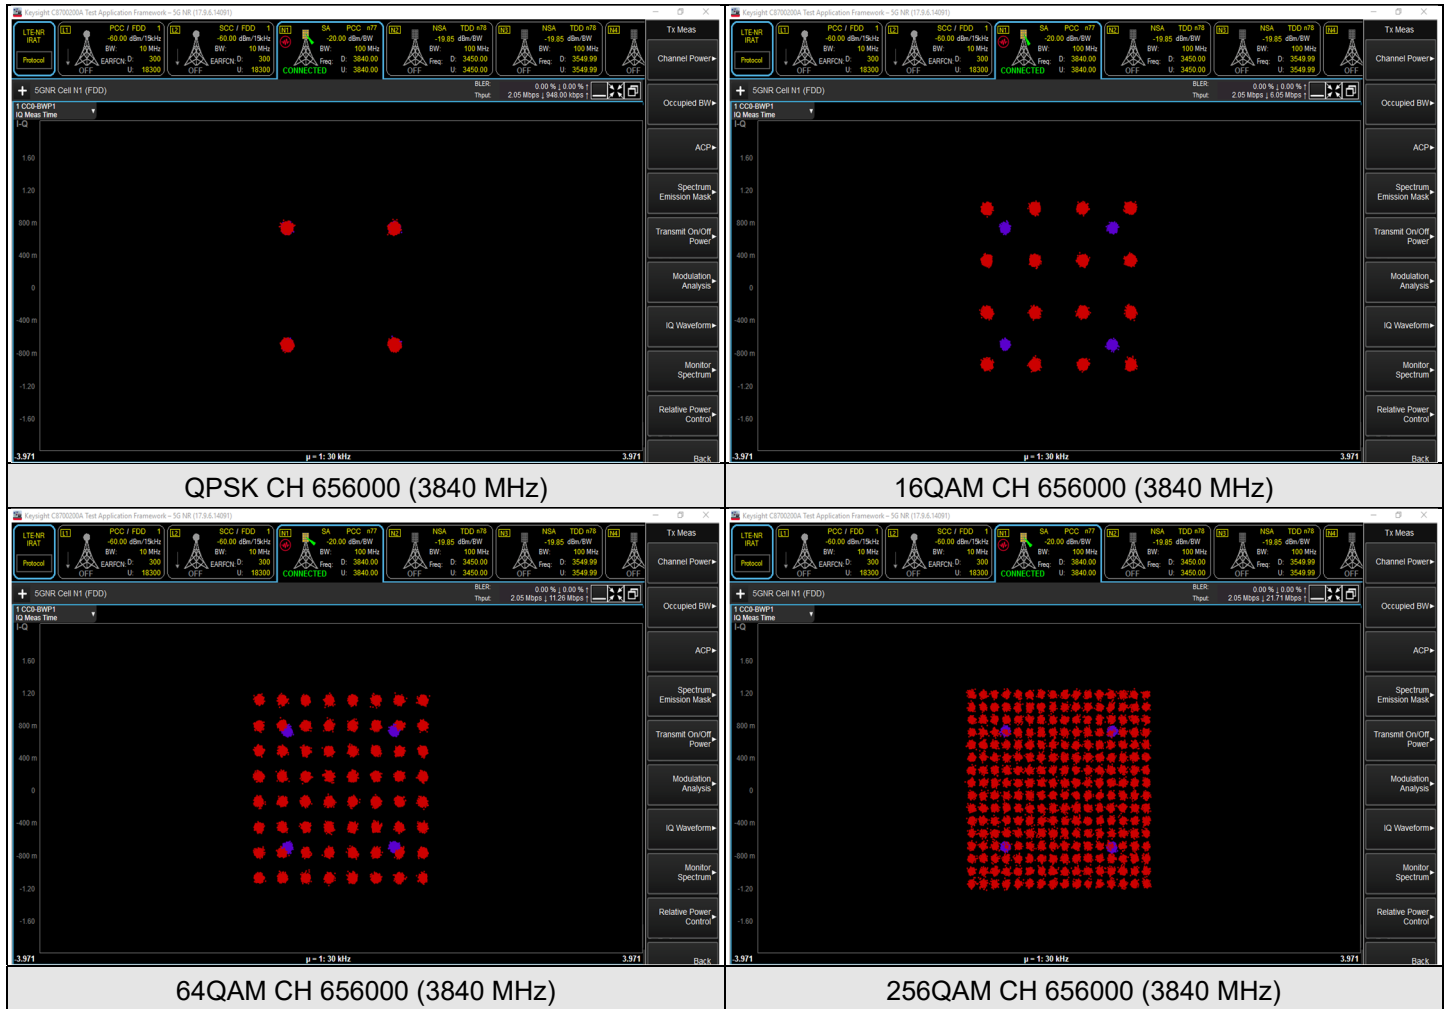

7.2.7 NR n77 (3700-3980 MHz) SCS 30 kHz

NR n77 (3700-3980 MHz) SCS 30 kHz, Channel Bandwidth: 100 MHz_Ant. 1

NR n77 (3700-3980 MHz) SCS 30 kHz, Channel Bandwidth: 100 MHz_Ant. 6

7.3 Peak to Average Ratio

7.3.1 NR n2 SCS 15 kHz

NR n2 SCS 15 kHz, Channel Bandwidth: 5 MHz

| NR n2 SCS 15 kHz 5M | | | | | |
|---------------------|---------|-----------|----------------------------|-----------|------------|
| Modulation | RB Size | RB Offset | Peak To Average Ratio (dB) | | |
| | | | CH 370500 | CH 376000 | CH 381500 |
| | | | 1852.5 MHz | 1880 MHz | 1907.5 MHz |
| BPSK | 1 | 0 | 3.60 | 4.24 | 4.55 |
| QPSK | 1 | 0 | 6.08 | 6.43 | 6.47 |
| 16QAM | 1 | 0 | 6.77 | 6.66 | 6.32 |
| 64QAM | 1 | 0 | 7.97 | 7.70 | 7.34 |
| 256QAM | 1 | 0 | 8.04 | 6.98 | 7.06 |

NR n2 SCS 15 kHz, Channel Bandwidth: 10 MHz

| NR n2 SCS 15 kHz 10M | | | | | |
|----------------------|---------|-----------|----------------------------|-----------|-----------|
| Modulation | RB Size | RB Offset | Peak To Average Ratio (dB) | | |
| | | | CH 371000 | CH 376000 | CH 381000 |
| | | | 1855 MHz | 1880 MHz | 1905 MHz |
| BPSK | 1 | 0 | 4.40 | 4.33 | 4.19 |
| QPSK | 1 | 0 | 6.00 | 6.94 | 7.11 |
| 16QAM | 1 | 0 | 7.81 | 9.01 | 8.83 |
| 64QAM | 1 | 0 | 8.43 | 8.50 | 7.97 |
| 256QAM | 1 | 0 | 7.51 | 9.35 | 8.37 |