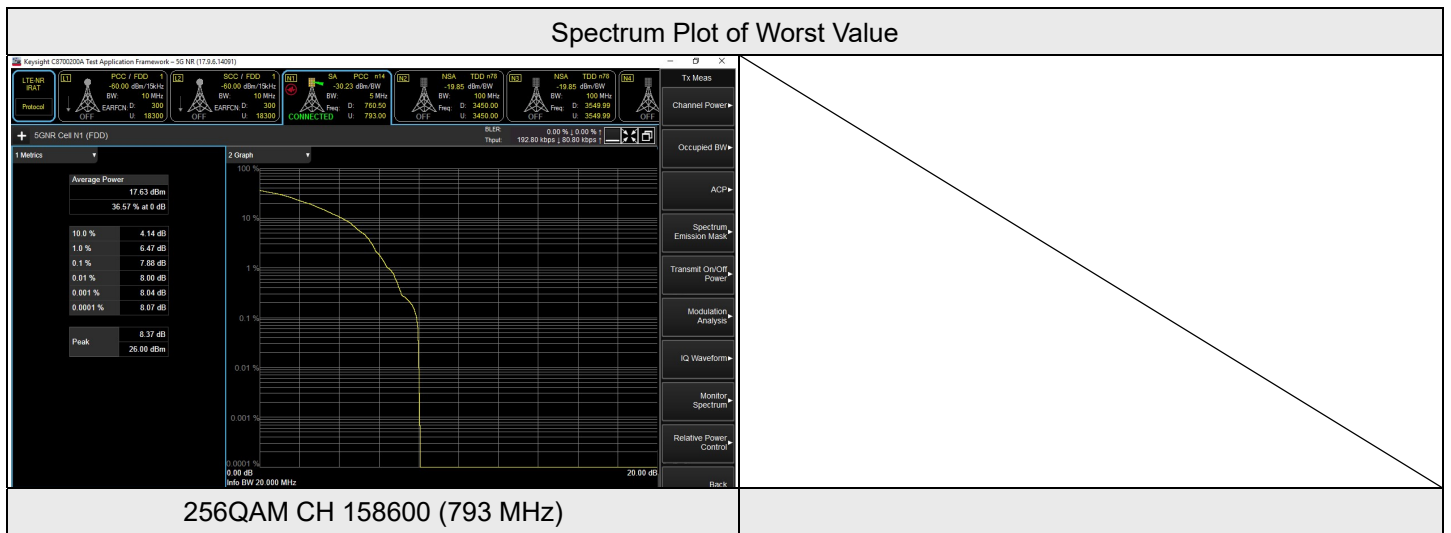

7.3.3 NR n14 SCS 15 kHz

NR n14 SCS 15 kHz, Channel Bandwidth: 5 MHz

NR n14 SCS 15 kHz 5M					
Modulation	RB Size	RB Offset	Peak To Average Ratio (dB)		
			CH 158100	CH 158600	CH 159100
			790.5 MHz	793 MHz	795.5 MHz
BPSK	1	0	3.60	3.92	3.26
QPSK	1	0	6.50	6.30	6.98
16QAM	1	0	7.08	7.32	7.11
64QAM	1	0	6.47	7.52	6.90
256QAM	1	0	7.60	7.88	7.24