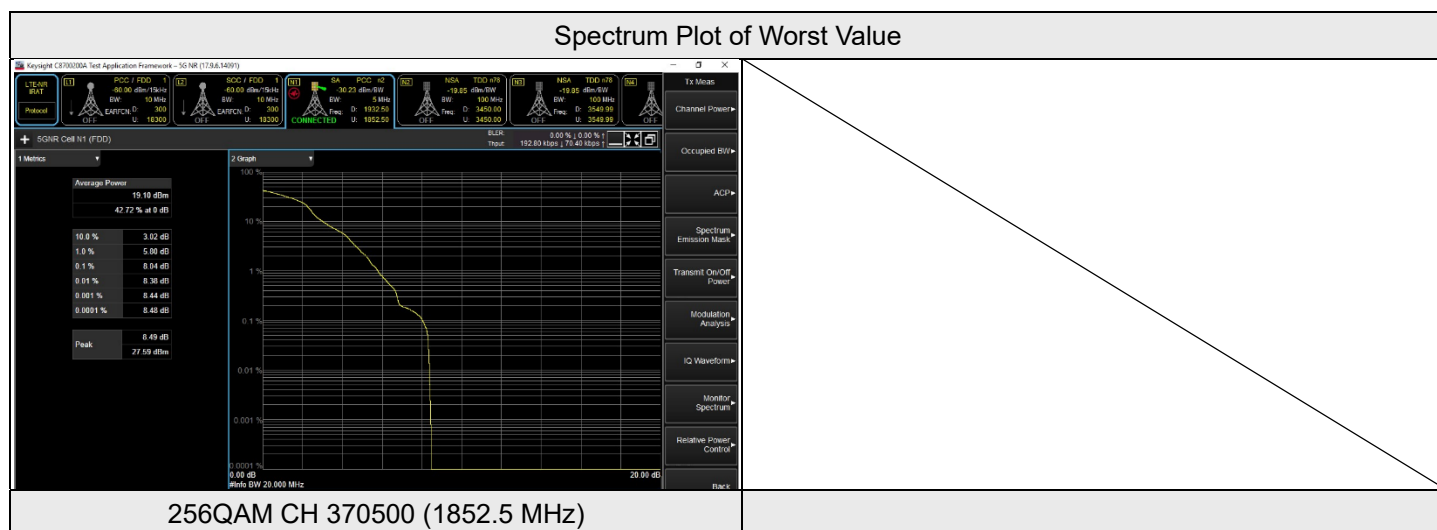

7.3 Peak to Average Ratio

Input Power:	120 Vac, 60 Hz	Environmental Conditions:	21°C, 70% RH	Tested By:	James Yang

7.3.1 NR n2 SCS 15 kHz

NR n2 SCS 15 kHz, Channel Bandwidth: 5 MHz

NR n2 SCS 15 kHz 5M					
Modulation	RB Size	RB Offset	Peak To Average Ratio (dB)		
			CH 370500	CH 376000	CH 381500
			1852.5 MHz	1880 MHz	1907.5 MHz
BPSK	1	0	3.60	4.24	4.55
QPSK	1	0	6.08	6.43	6.47
16QAM	1	0	6.77	6.66	6.32
64QAM	1	0	7.97	7.70	7.34
256QAM	1	0	8.04	6.98	7.06