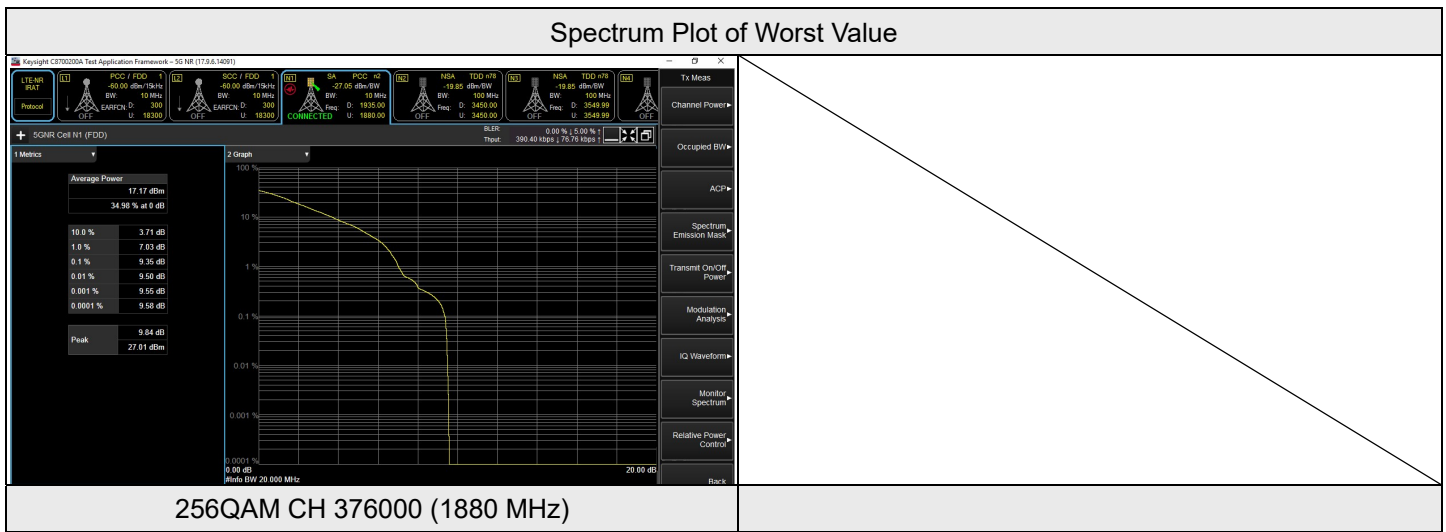

NR n2 SCS 15 kHz, Channel Bandwidth: 10 MHz

NR n2 SCS 15 kHz 10M					
Modulation	RB Size	RB Offset	Peak To Average Ratio (dB)		
			CH 371000	CH 376000	CH 381000
			1855 MHz	1880 MHz	1905 MHz
BPSK	1	0	4.40	4.33	4.19
QPSK	1	0	6.00	6.94	7.11
16QAM	1	0	7.81	9.01	8.83
64QAM	1	0	8.43	8.50	7.97
256QAM	1	0	7.51	9.35	8.37

256QAM CH 376000 (1880 MHz)