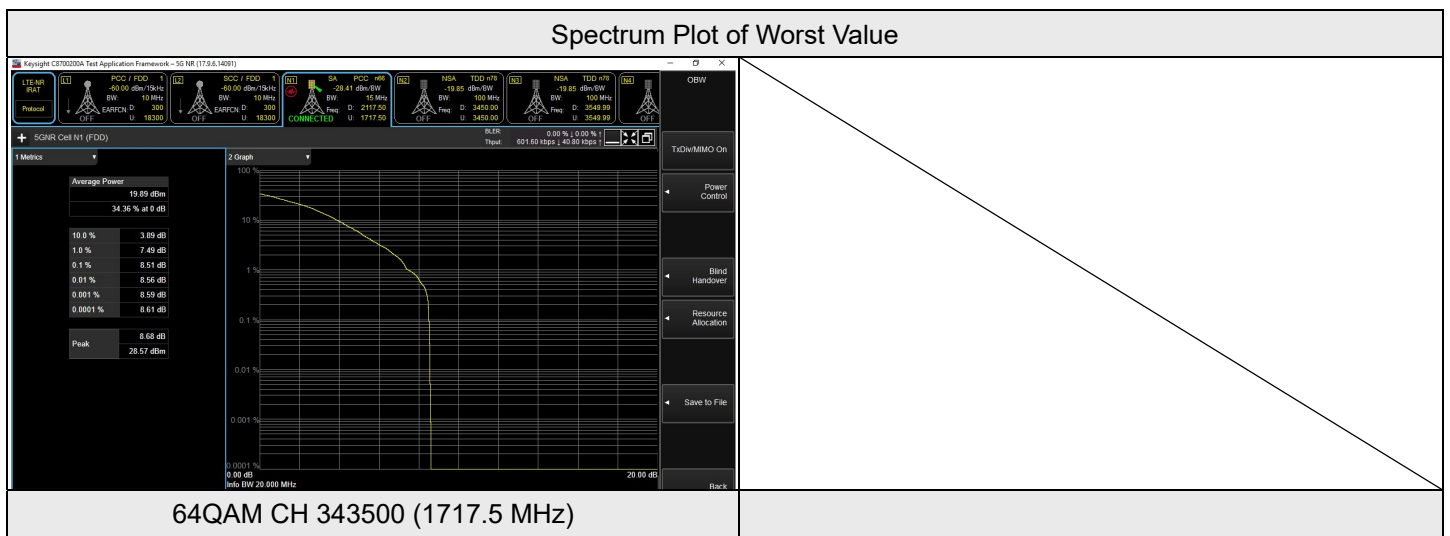

NR n66 SCS 15 kHz, Channel Bandwidth: 15 MHz

NR n66 SCS 15 kHz 15M					
Modulation	RB Size	RB Offset	Peak To Average Ratio (dB)		
			CH 343500	CH 349000	CH 354500
			1717.5 MHz	1745 MHz	1772.5 MHz
BPSK	1	0	3.94	4.23	4.30
QPSK	1	0	8.48	7.41	7.71
16QAM	1	0	7.29	7.24	6.62
64QAM	1	0	8.51	8.14	8.30
256QAM	1	0	7.66	8.43	8.38