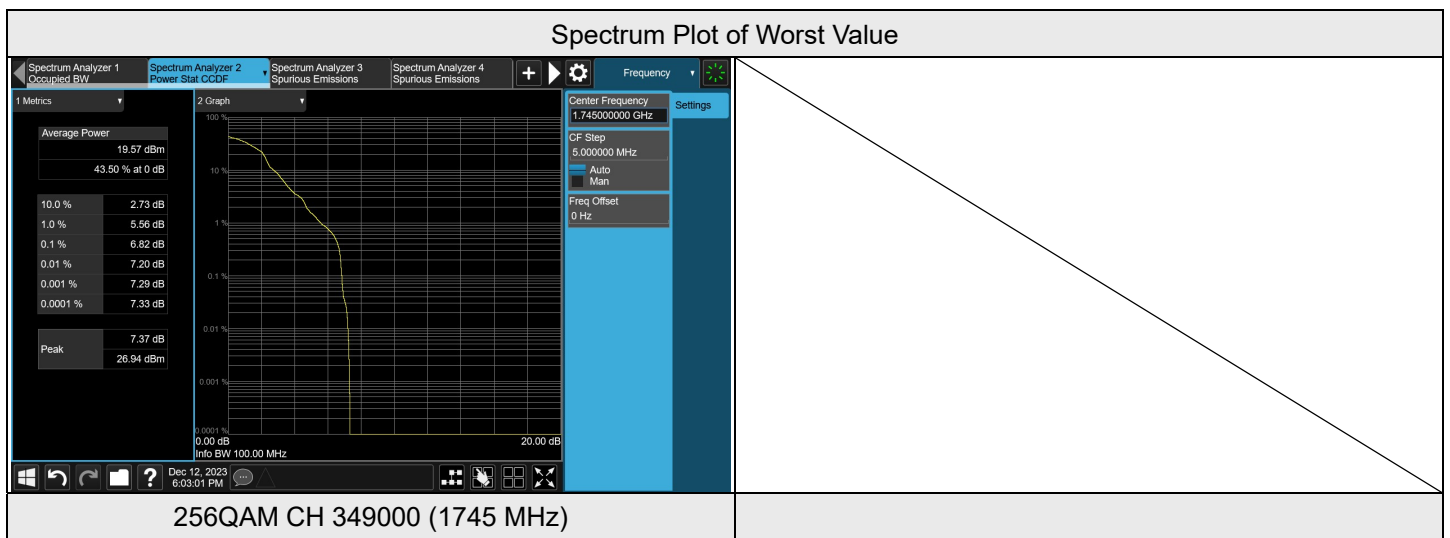

NR n66 SCS 15 kHz, Channel Bandwidth: 40 MHz

NR n66 SCS 15 kHz 40M					
Modulation	RB Size	RB Offset	Peak To Average Ratio (dB)		
			CH 346000	CH 349000	CH 352000
			1730 MHz	1745 MHz	1760 MHz
BPSK	1	0	4.13	4.18	4.05
QPSK	1	0	5.44	5.52	5.25
16QAM	1	0	6.37	5.66	5.97
64QAM	1	0	6.33	5.79	5.95
256QAM	1	0	6.75	6.82	6.59