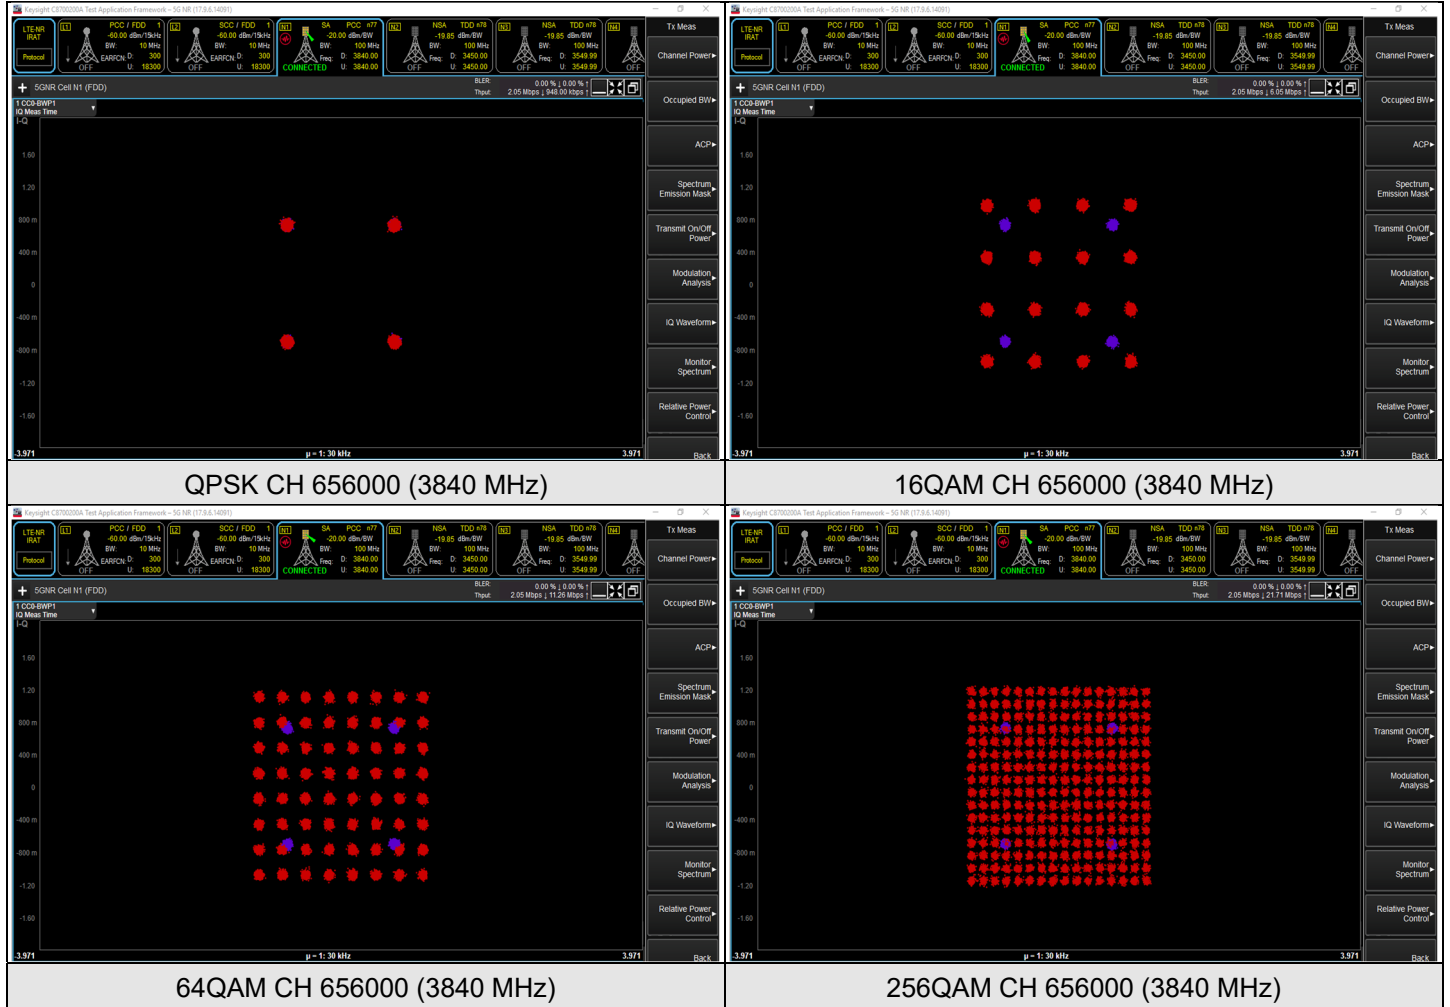

7.2.7 NR n77 (3700-3980 MHz) SCS 30 kHz

NR n77 (3700-3980 MHz) SCS 30 kHz, Channel Bandwidth: 100 MHz_Ant. 1

NR n77 (3700-3980 MHz) SCS 30 kHz, Channel Bandwidth: 100 MHz_Ant. 6

7.3 Peak to Average Ratio

7.3.1 NR n2 SCS 15 kHz

NR n2 SCS 15 kHz, Channel Bandwidth: 5 MHz

| NR n2 SCS 15 kHz 5M | | | | | |
|---------------------|---------|-----------|----------------------------|-----------|------------|
| Modulation | RB Size | RB Offset | Peak To Average Ratio (dB) | | |
| | | | CH 370500 | CH 376000 | CH 381500 |
| | | | 1852.5 MHz | 1880 MHz | 1907.5 MHz |
| BPSK | 1 | 0 | 3.60 | 4.24 | 4.55 |
| QPSK | 1 | 0 | 6.08 | 6.43 | 6.47 |
| 16QAM | 1 | 0 | 6.77 | 6.66 | 6.32 |
| 64QAM | 1 | 0 | 7.97 | 7.70 | 7.34 |
| 256QAM | 1 | 0 | 8.04 | 6.98 | 7.06 |