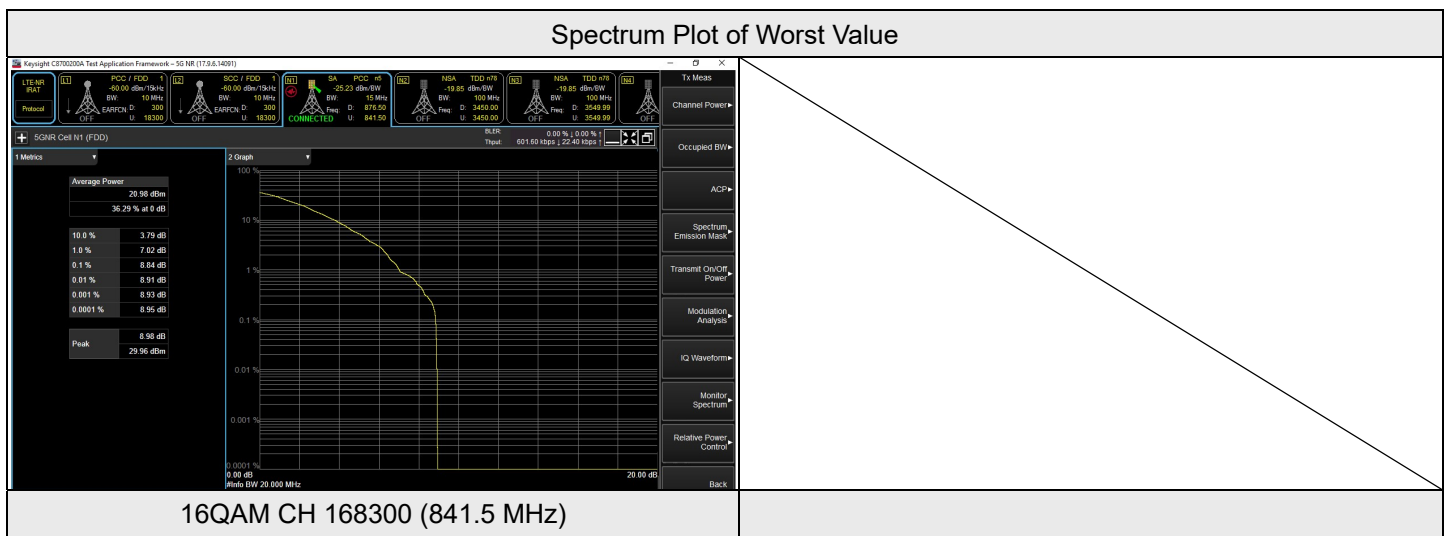

NR n5 SCS 15 kHz, Channel Bandwidth: 15 MHz

NR n5 SCS 15 kHz 15M					
Modulation	RB Size	RB Offset	Peak To Average Ratio (dB)		
			CH 166300	CH 167300	CH 168300
			831.5 MHz	836.5 MHz	841.5 MHz
BPSK	1	0	4.16	4.96	3.82
QPSK	1	0	5.72	6.45	7.10
16QAM	1	0	8.22	8.07	8.84
64QAM	1	0	8.74	7.20	7.78
256QAM	1	0	7.63	7.49	8.39