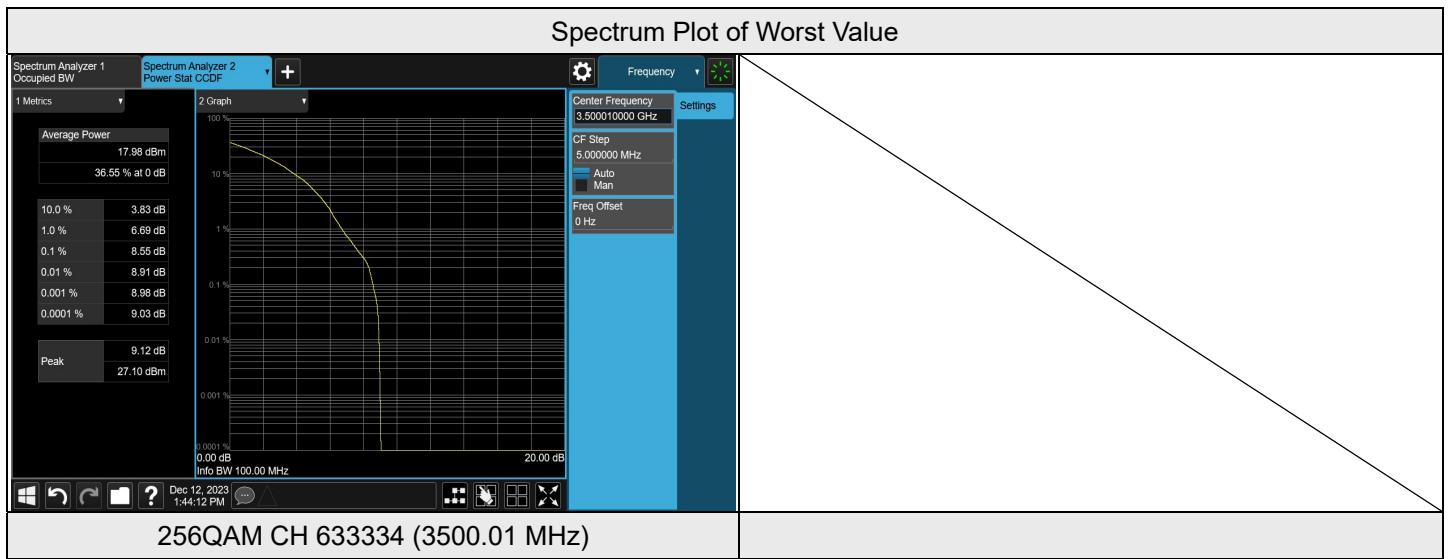

NR n77 (3450-3550 MHz) SCS 30 kHz, Channel Bandwidth: 15 MHz
Chain 0

NR n77 SCS 30 kHz (3450-3550 MHz) 15M					
Modulation	RB Size	RB Offset	Peak To Average Ratio (dB)		
			CH 630500	CH 633334	CH 636166
			3457.5 MHz	3500.01 MHz	3542.49 MHz
QPSK	1	0	5.67	5.75	6.09
16QAM	1	0	6.21	6.48	6.83
64QAM	1	0	7.88	7.54	7.93
256QAM	1	0	8.50	8.55	8.06