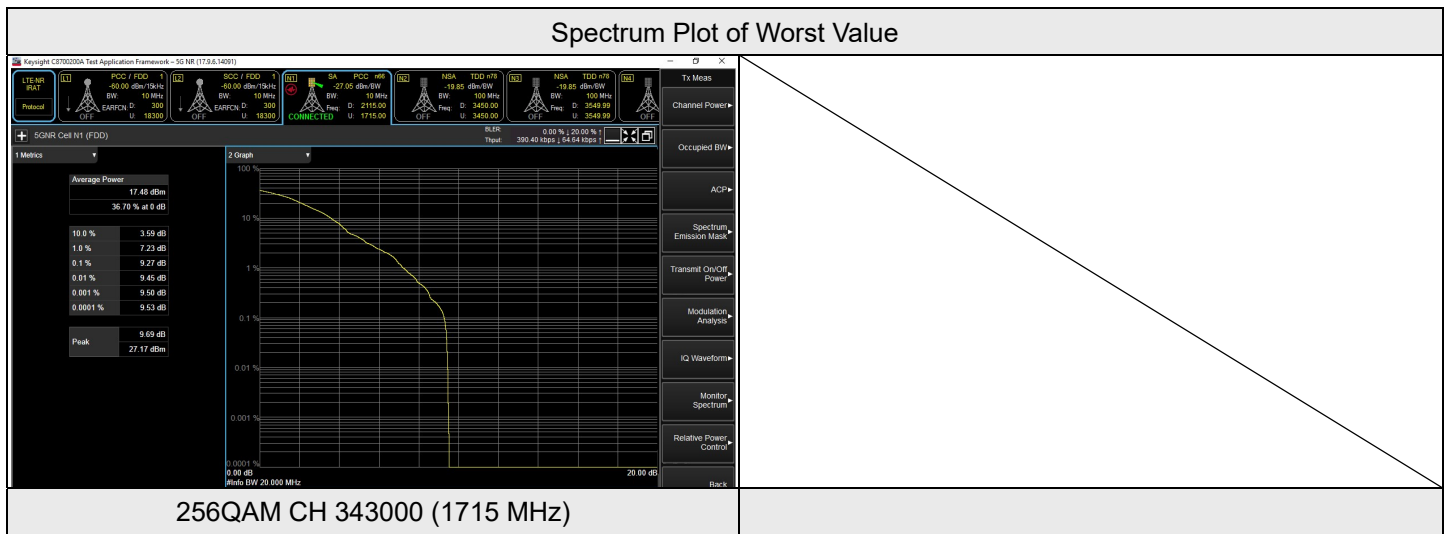

NR n66 SCS 15 kHz, Channel Bandwidth: 10 MHz

NR n66 SCS 15 kHz 10M					
Modulation	RB Size	RB Offset	Peak To Average Ratio (dB)		
			CH 343000	CH 349000	CH 355000
			1715 MHz	1745 MHz	1775 MHz
BPSK	1	0	4.61	3.59	3.49
QPSK	1	0	6.90	7.69	6.32
16QAM	1	0	8.00	8.04	7.91
64QAM	1	0	8.33	8.14	7.57
256QAM	1	0	9.27	8.86	8.39