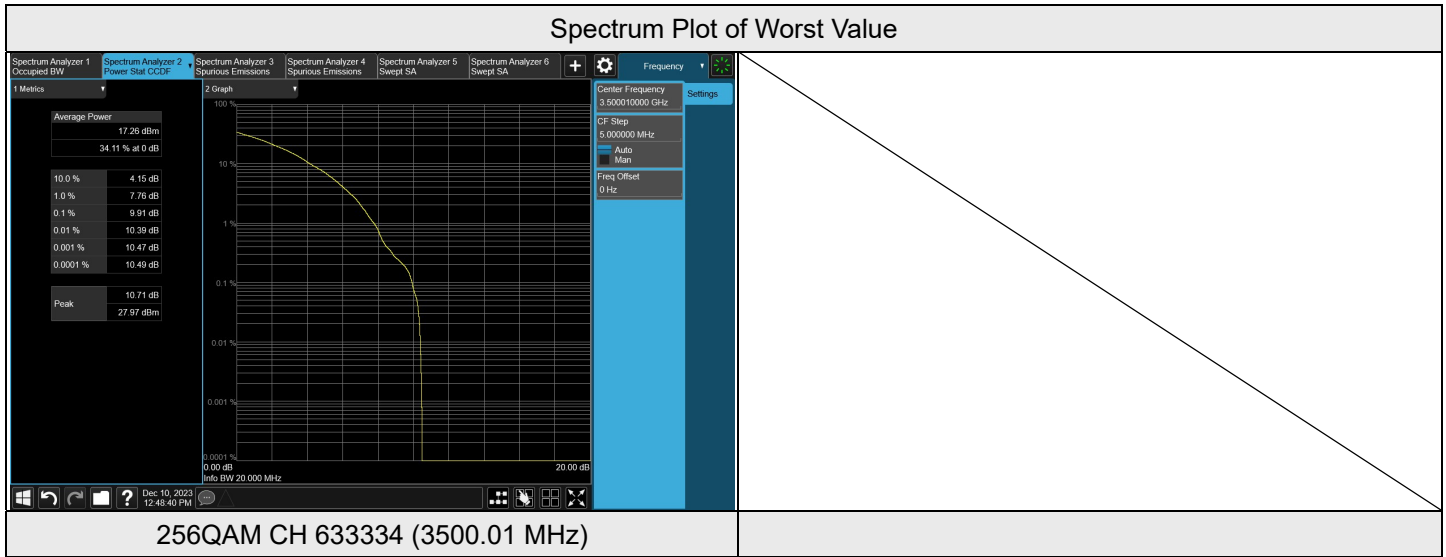

Chain 1

NR n77 SCS 30 kHz (3450-3550 MHz) 10M					
Modulation	RB Size	RB Offset	Peak To Average Ratio (dB)		
			CH 630334	CH 633334	CH 636332
			3455.01 MHz	3500.01 MHz	3544.98 MHz
QPSK	1	0	6.04	6.71	6.30
16QAM	1	0	6.66	6.70	6.60
64QAM	1	0	7.41	7.66	7.47
256QAM	1	0	9.46	9.91	9.28