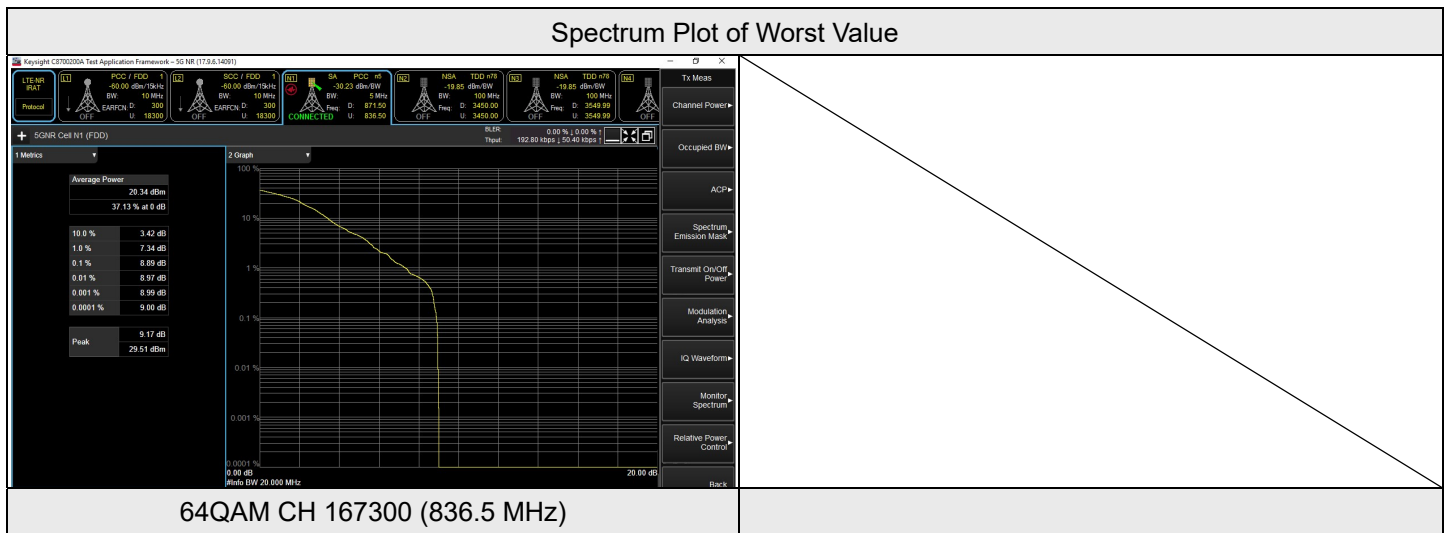

7.3.2 NR n5 SCS 15 kHz

NR n5 SCS 15 kHz, Channel Bandwidth: 5 MHz

NR n5 SCS 15 kHz 5M					
Modulation	RB Size	RB Offset	Peak To Average Ratio (dB)		
			CH 165300	CH 167300	CH 169300
			826.5 MHz	836.5 MHz	846.5 MHz
BPSK	1	0	5.38	5.96	4.05
QPSK	1	0	7.17	7.63	6.44
16QAM	1	0	7.67	7.37	7.20
64QAM	1	0	8.77	8.89	8.19
256QAM	1	0	7.71	7.26	8.25