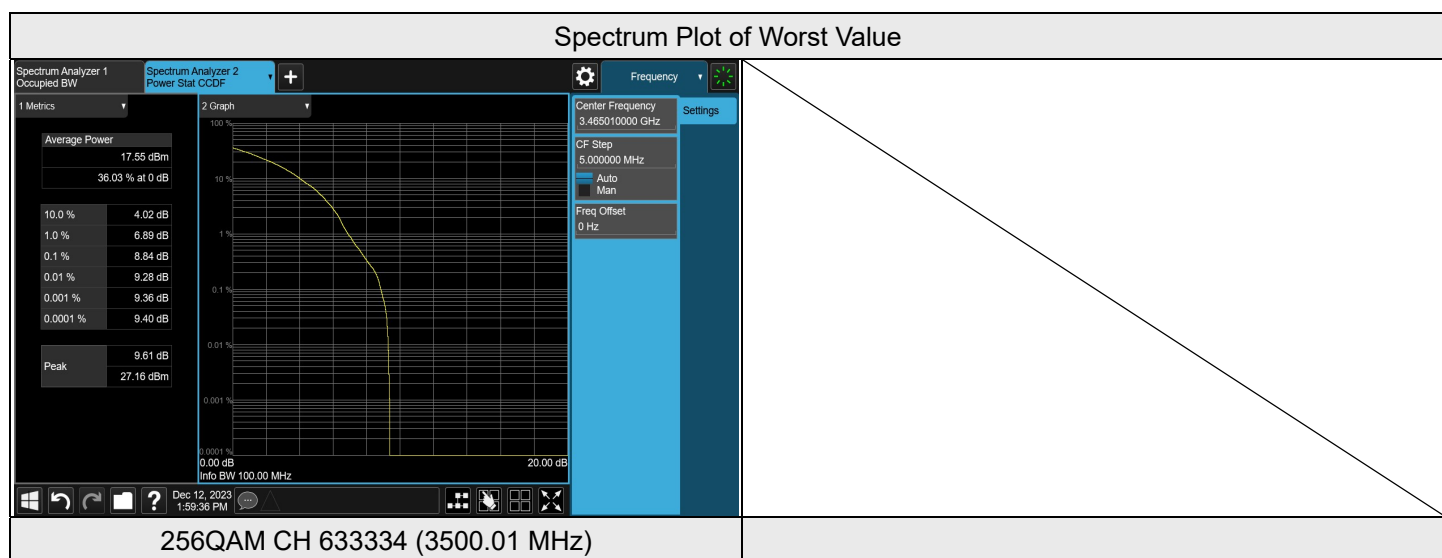

7.3.6 NR n77 (3450-3550 MHz) SCS 30 kHz

NR n77 (3450-3550 MHz) SCS 30 kHz, Channel Bandwidth: 10 MHz

Chain 0

NR n77 SCS 30 kHz (3450-3550 MHz) 10M					
Modulation	RB Size	RB Offset	Peak To Average Ratio (dB)		
			CH 630334	CH 633334	CH 636332
			3455.01 MHz	3500.01 MHz	3544.98 MHz
QPSK	1	0	5.68	5.90	5.94
16QAM	1	0	6.21	6.58	6.64
64QAM	1	0	7.92	7.90	8.11
256QAM	1	0	8.56	8.84	7.77