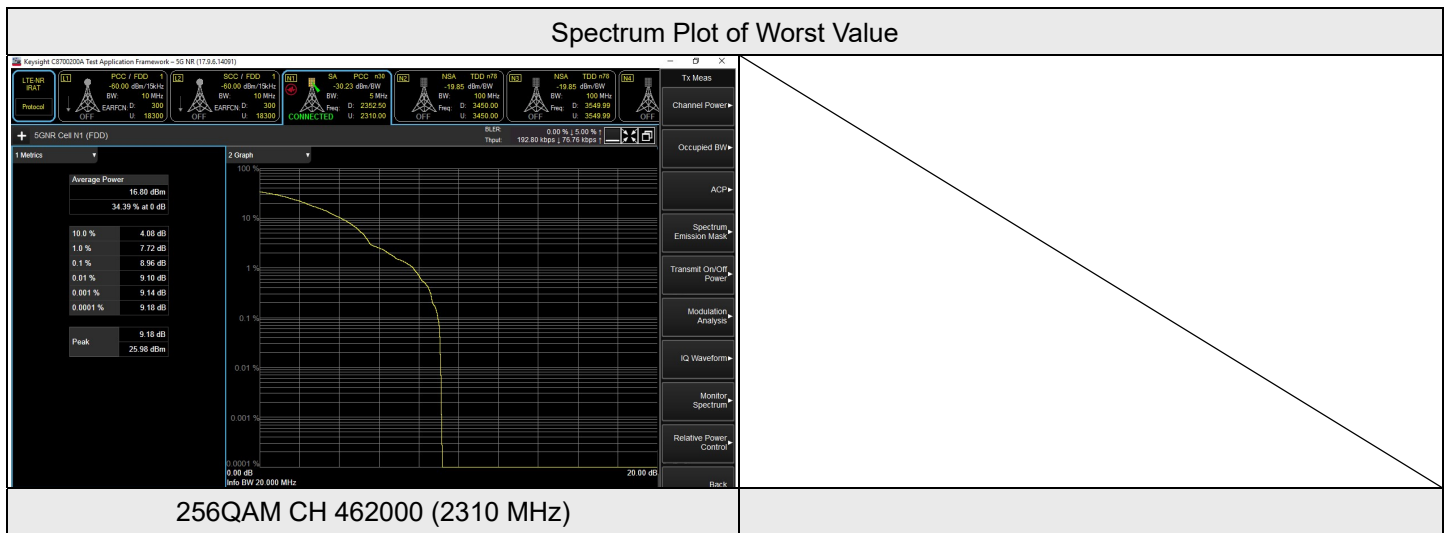

7.3.4 NR n30 SCS 15 kHz

NR n30 SCS 15 kHz, Channel Bandwidth: 5 MHz

NR n30 SCS 15 kHz 5M					
Modulation	RB Size	RB Offset	Peak To Average Ratio (dB)		
			CH 461500	CH 462000	CH 462500
			2307.5 MHz	2310 MHz	2312.5 MHz
BPSK	1	0	4.26	3.95	4.09
QPSK	1	0	7.24	6.45	6.77
16QAM	1	0	6.99	7.55	7.50
64QAM	1	0	7.93	8.34	6.98
256QAM	1	0	8.09	8.96	8.92