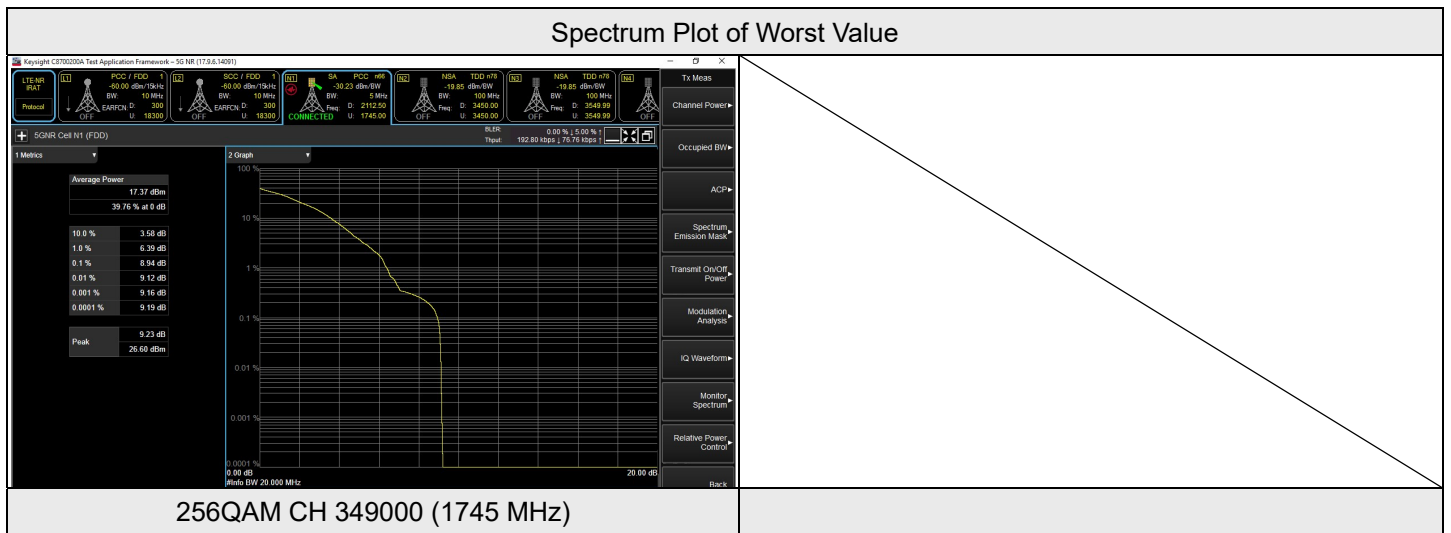

7.3.5 NR n66 SCS 15 kHz

NR n66 SCS 15 kHz, Channel Bandwidth: 5 MHz

NR n66 SCS 15 kHz 5M					
Modulation	RB Size	RB Offset	Peak To Average Ratio (dB)		
			CH 342500	CH 349000	CH 355500
			1712.5 MHz	1745 MHz	1777.5 MHz
BPSK	1	0	3.67	4.52	4.60
QPSK	1	0	8.38	7.67	6.96
16QAM	1	0	7.96	8.43	6.94
64QAM	1	0	8.23	8.68	8.25
256QAM	1	0	8.50	8.94	8.55