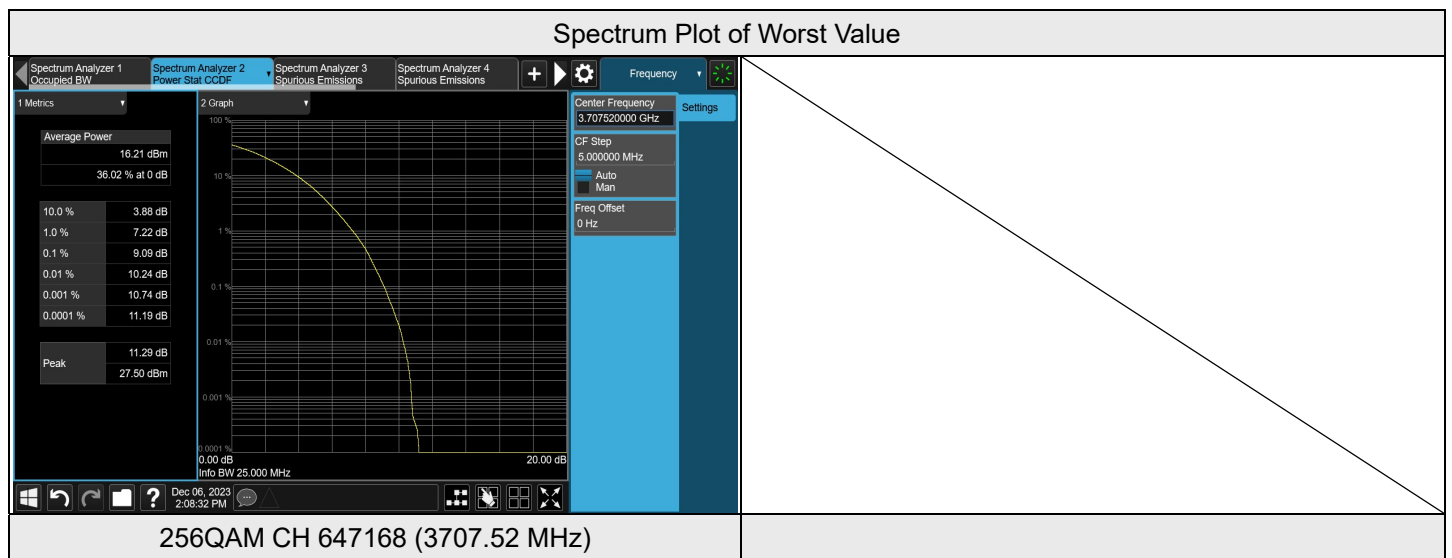

NR n77 (3700-3980 MHz) SCS 30 kHz, Channel Bandwidth: 15 MHz
Chain 0

NR n77 SCS 30 kHz (3700-3980 MHz) 15M					
Modulation	RB Size	RB Offset	Peak To Average Ratio (dB)		
			CH 647168	CH 656000	CH 664832
			3707.52 MHz	3840 MHz	3972.48 MHz
QPSK	1	0	8.64	8.45	8.37
16QAM	1	0	8.62	8.41	8.51
64QAM	1	0	8.92	8.51	8.62
256QAM	1	0	9.09	8.69	8.42