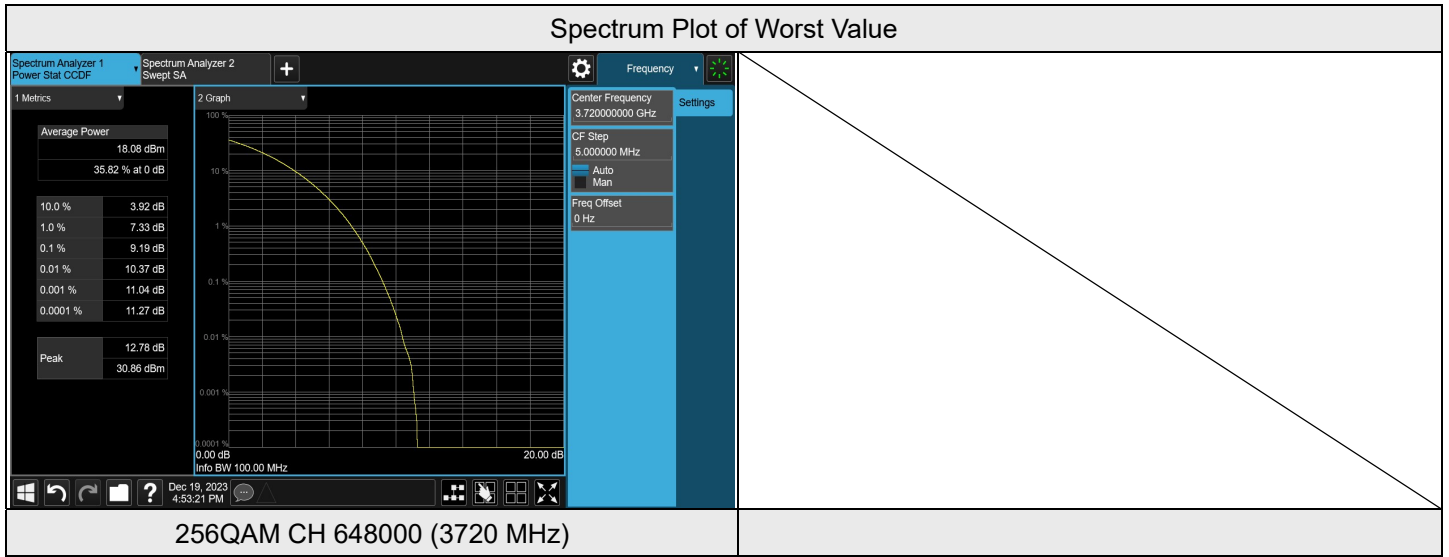

Chain 1

NR n77 SCS 30 kHz (3700-3980 MHz) 40M					
Modulation	RB Size	RB Offset	Peak To Average Ratio (dB)		
			CH 648000	CH 656000	CH 664000
			3720 MHz	3840 MHz	3960 MHz
QPSK	1	0	8.40	8.43	8.14
16QAM	1	0	8.47	8.52	8.10
64QAM	1	0	8.65	8.64	8.12
256QAM	1	0	9.19	8.75	8.66