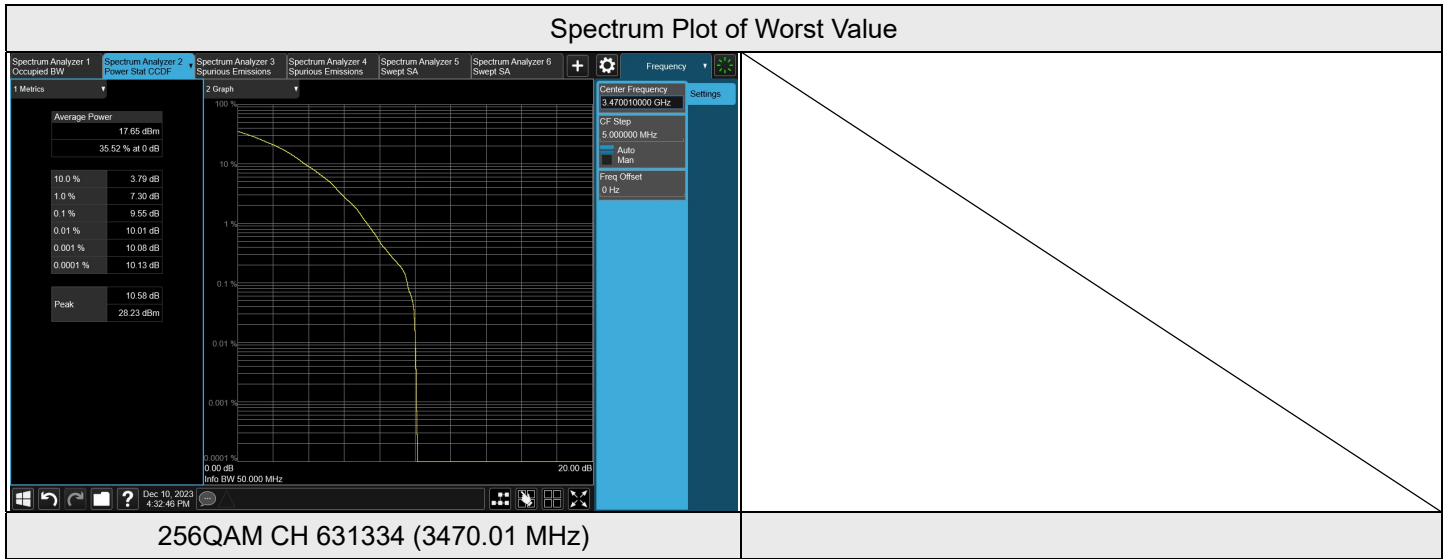

Chain 1

NR n77 SCS 30 kHz (3450-3550 MHz) 40M					
Modulation	RB Size	RB Offset	Peak To Average Ratio (dB)		
			CH 631334	CH 633334	CH 635332
			3470.01 MHz	3500.01 MHz	3529.98 MHz
QPSK	1	0	6.23	6.24	6.51
16QAM	1	0	6.50	6.84	6.37
64QAM	1	0	7.45	7.51	7.41
256QAM	1	0	9.55	8.10	8.26