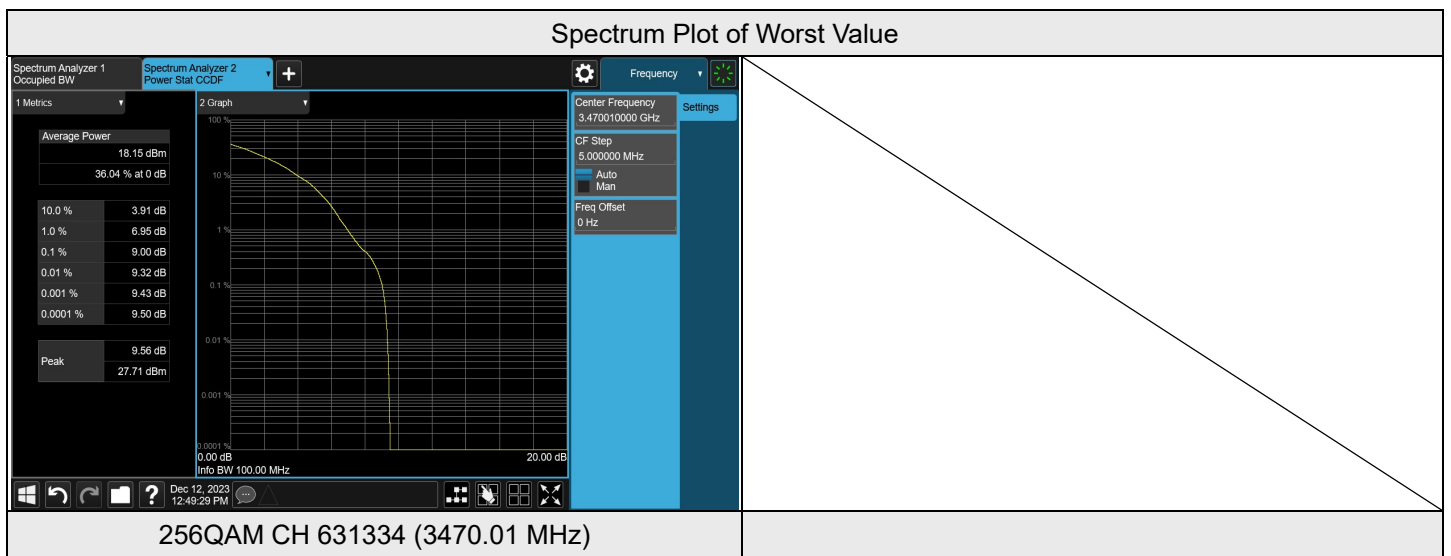

NR n77 (3450-3550 MHz) SCS 30 kHz, Channel Bandwidth: 40 MHz

Chain 0

NR n77 SCS 30 kHz (3450-3550 MHz) 40M					
Modulation	RB Size	RB Offset	Peak To Average Ratio (dB)		
			CH 631334	CH 633334	CH 635332
			3470.01 MHz	3500.01 MHz	3529.98 MHz
QPSK	1	0	5.69	5.77	5.79
16QAM	1	0	6.09	6.27	6.27
64QAM	1	0	7.71	7.70	7.39
256QAM	1	0	9.00	8.71	8.52