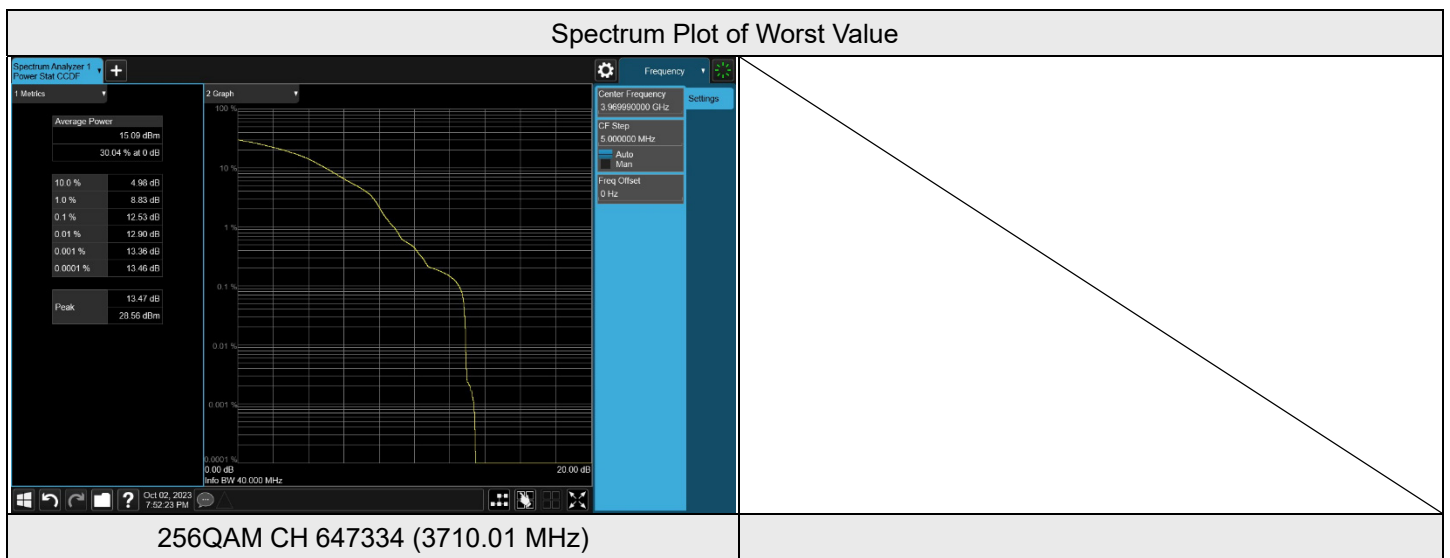

NR n77 (3700-3980 MHz) SCS 30 kHz, Channel Bandwidth: 20 MHz

Chain 0

NR n77 SCS 30 kHz (3700-3800 MHz) 20M					
Modulation	RB Size	RB Offset	Peak To Average Ratio (dB)		
			CH 647334	CH 656000	CH 664666
			3710.01 MHz	3840 MHz	3969.99 MHz
QPSK	1	0	8.30	8.15	8.20
16QAM	1	0	8.81	8.39	8.39
64QAM	1	0	8.78	8.40	8.43
256QAM	1	0	9.13	8.49	8.61