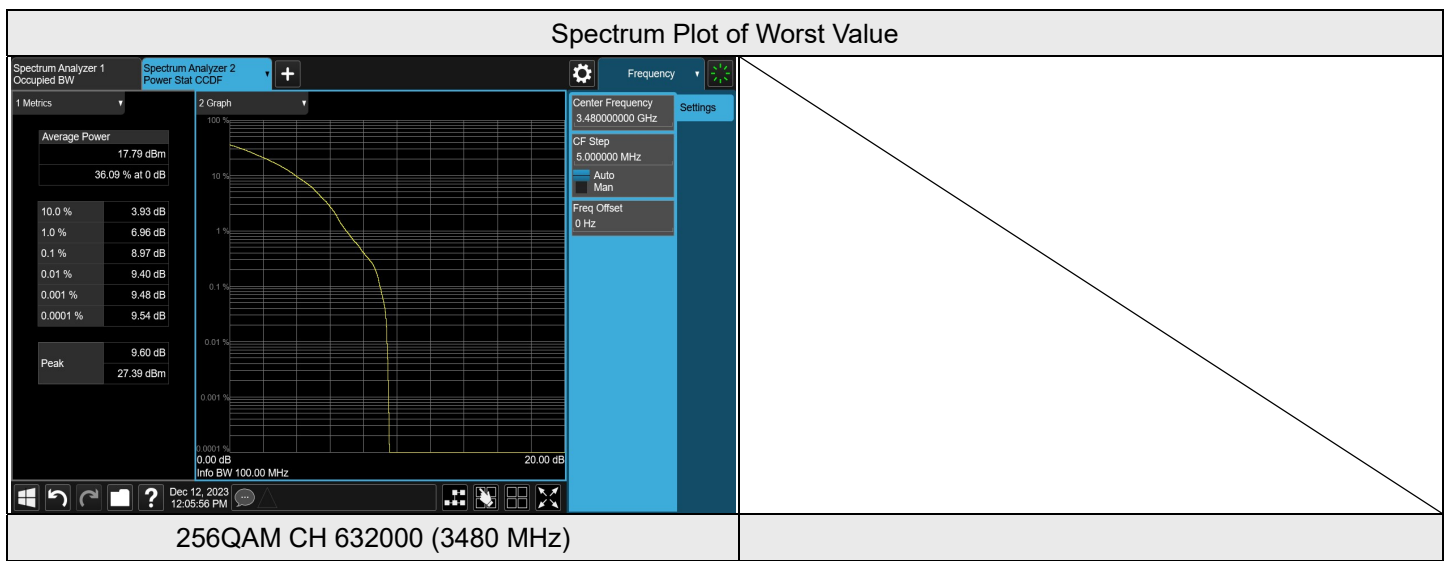

NR n77 (3450-3550 MHz) SCS 30 kHz, Channel Bandwidth: 60 MHz

Chain 0

NR n77 SCS 30 kHz (3450-3550 MHz) 60M					
Modulation	RB Size	RB Offset	Peak To Average Ratio (dB)		
			CH 632000	CH 633334	CH 634666
			3480 MHz	3500.01 MHz	3519.99 MHz
QPSK	1	0	5.66	5.56	5.76
16QAM	1	0	6.13	6.39	6.81
64QAM	1	0	7.65	7.41	7.49
256QAM	1	0	8.97	8.83	8.75