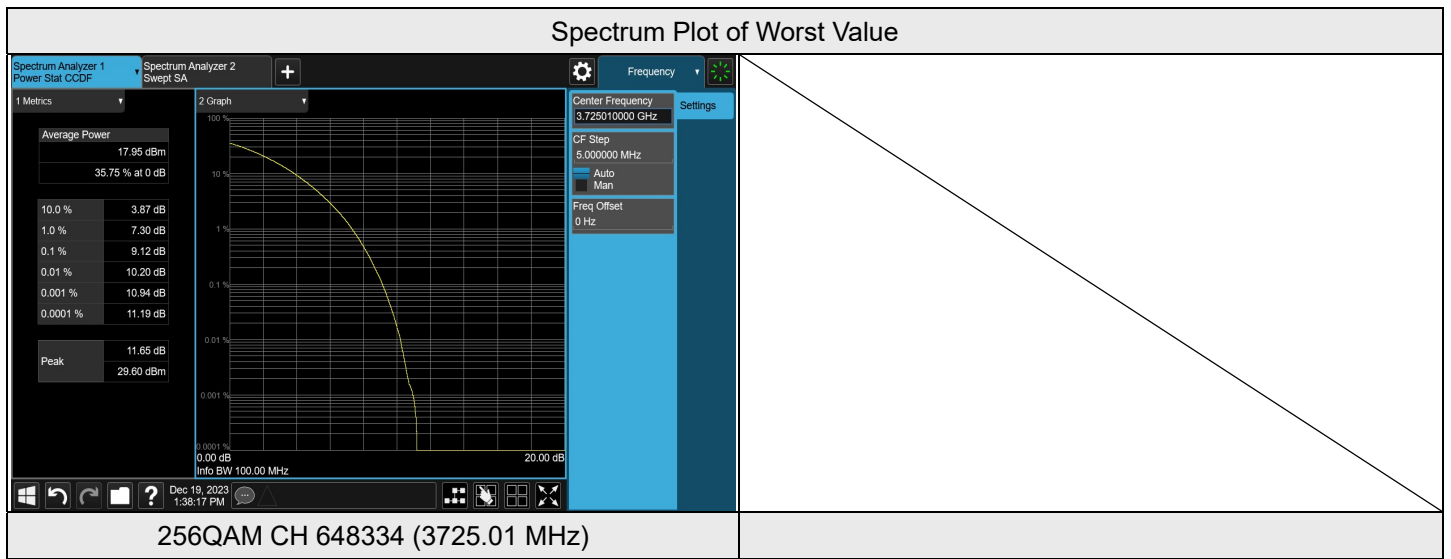

NR n77 (3700-3980 MHz) SCS 30 kHz, Channel Bandwidth: 50 MHz

Chain 0

NR n77 SCS 30 kHz (3700-3980 MHz) 50M					
Modulation	RB Size	RB Offset	Peak To Average Ratio (dB)		
			CH 648334	CH 656000	CH 663666
			3725.01 MHz	3840 MHz	3954.99 MHz
QPSK	1	0	8.25	8.24	8.14
16QAM	1	0	8.53	8.19	8.20
64QAM	1	0	8.73	8.27	8.56
256QAM	1	0	9.12	8.66	8.54