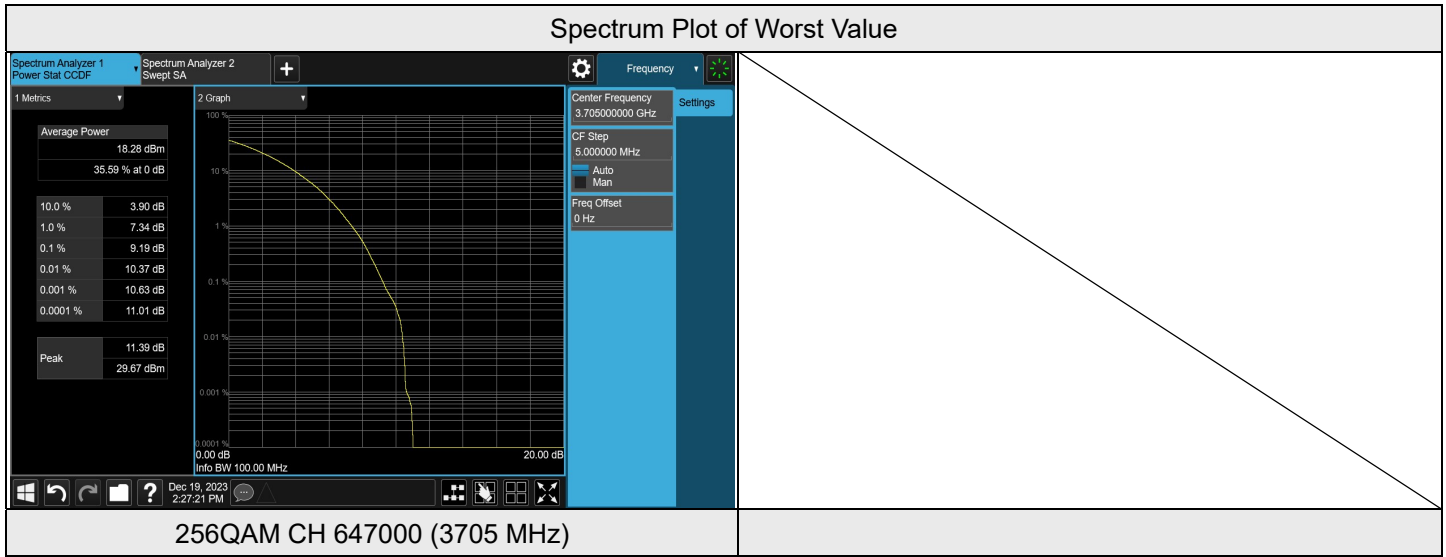

Chain 1

NR n77 SCS 30 kHz (3700-3980 MHz) 10M					
Modulation	RB Size	RB Offset	Peak To Average Ratio (dB)		
			CH 647000	CH 656000	CH 665000
			3705 MHz	3840 MHz	3975 MHz
QPSK	1	0	8.57	8.52	8.13
16QAM	1	0	8.34	8.54	8.10
64QAM	1	0	8.64	8.43	8.06
256QAM	1	0	9.19	8.86	8.47