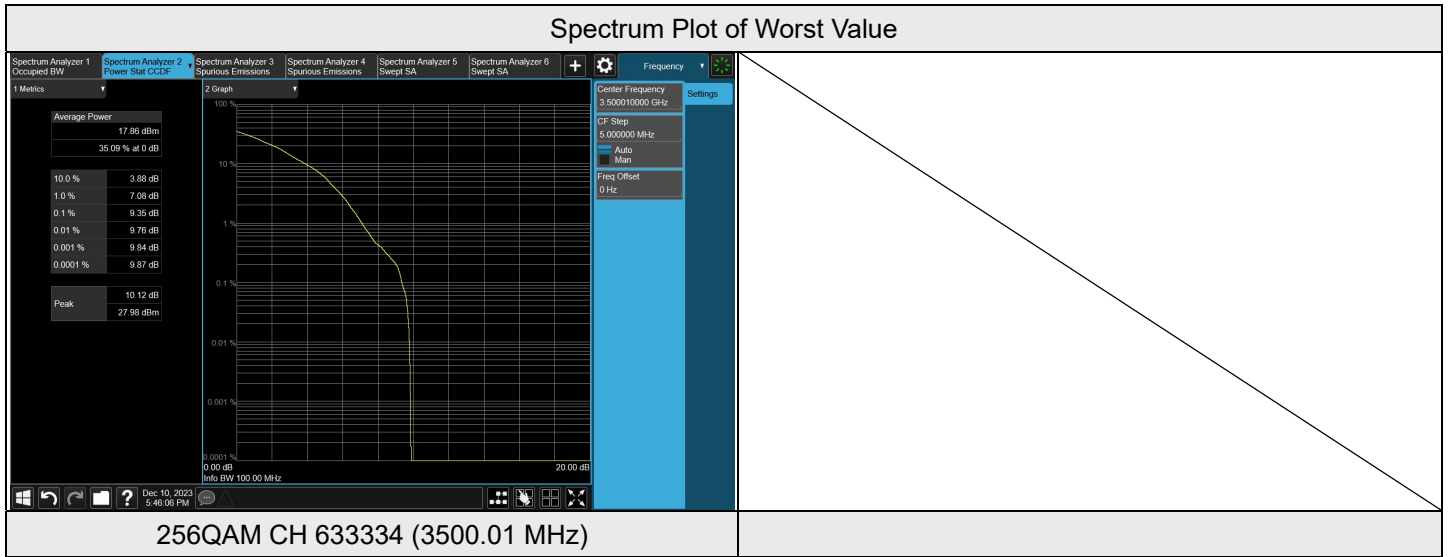

Chain 1

NR n77 SCS 30 kHz (3450-3550 MHz) 90M					
Modulation	RB Size	RB Offset	Peak To Average Ratio (dB)		
			CH 633000	CH 633334	CH 633666
			3495 MHz	3500.01 MHz	3504.99 MHz
QPSK	1	0	6.35	6.34	6.26
16QAM	1	0	6.22	6.50	6.60
64QAM	1	0	7.19	7.16	7.24
256QAM	1	0	7.90	9.35	7.94