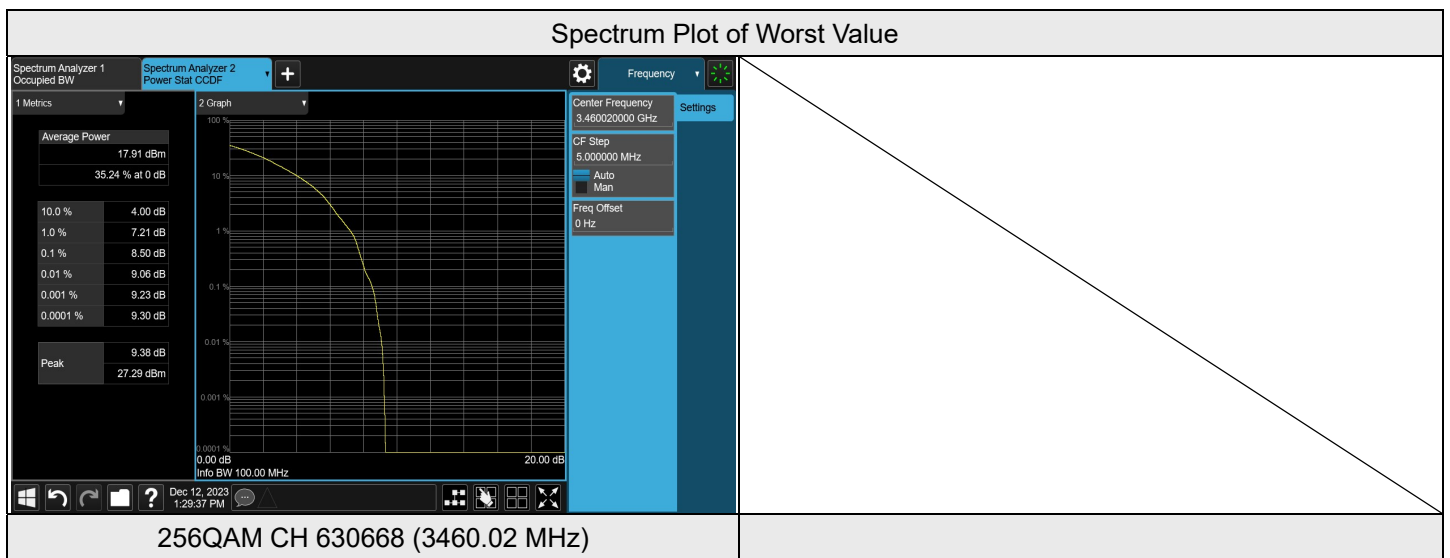

NR n77 (3450-3550 MHz) SCS 30 kHz, Channel Bandwidth: 20 MHz
Chain 0

NR n77 SCS 30 kHz (3450-3550 MHz) 20M					
Modulation	RB Size	RB Offset	Peak To Average Ratio (dB)		
			CH 630668	CH 633334	CH 636000
			3460.02 MHz	3500.01 MHz	3540 MHz
QPSK	1	0	5.56	5.98	5.76
16QAM	1	0	6.17	6.45	6.48
64QAM	1	0	7.90	7.99	7.81
256QAM	1	0	8.50	8.05	7.95