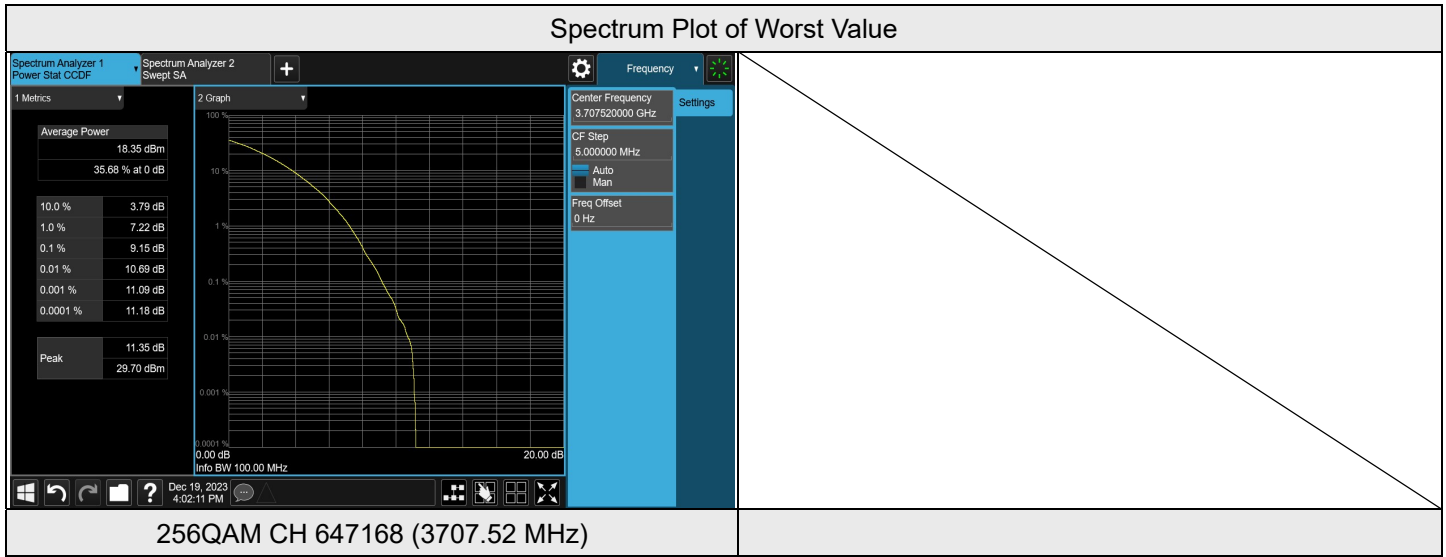

Chain 1

NR n77 SCS 30 kHz (3700-3980 MHz) 15M					
Modulation	RB Size	RB Offset	Peak To Average Ratio (dB)		
			CH 647168	CH 656000	CH 664832
			3707.52 MHz	3840 MHz	3972.48 MHz
QPSK	1	0	8.43	8.56	8.03
16QAM	1	0	8.44	8.52	8.21
64QAM	1	0	8.54	8.72	8.35
256QAM	1	0	9.15	9.12	8.53