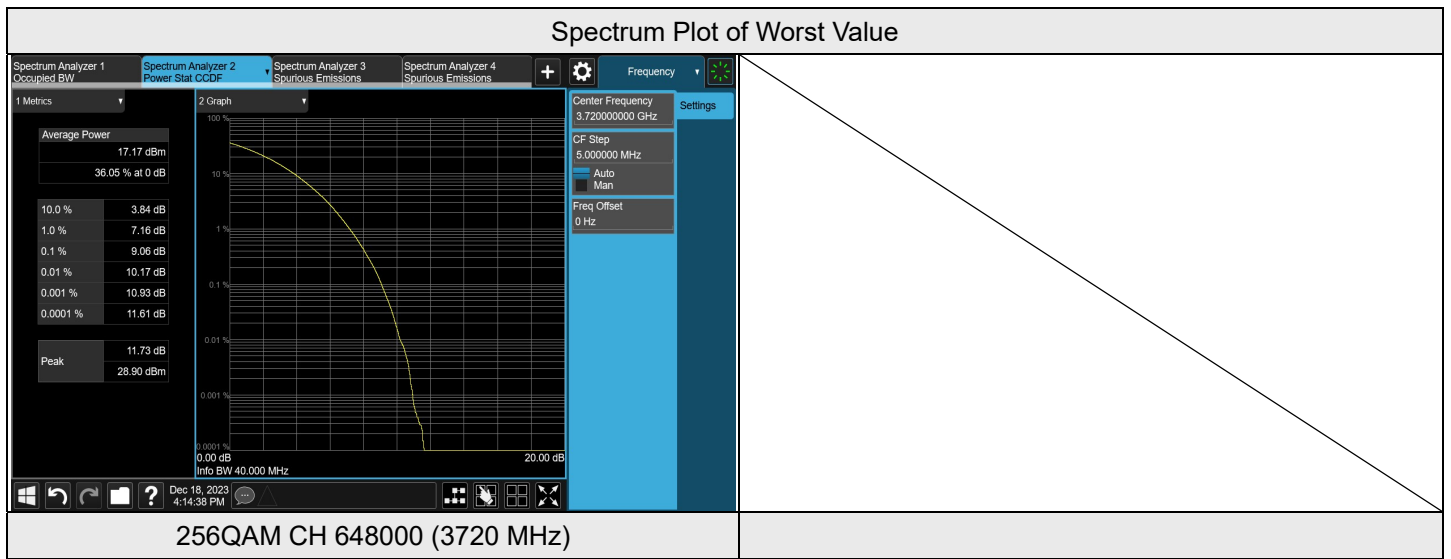

NR n77 (3700-3980 MHz) SCS 30 kHz, Channel Bandwidth: 40 MHz

Chain 0

NR n77 SCS 30 kHz (3700-3980 MHz) 40M					
Modulation	RB Size	RB Offset	Peak To Average Ratio (dB)		
			CH 648000	CH 656000	CH 664000
			3720 MHz	3840 MHz	3960 MHz
QPSK	1	0	8.62	8.48	8.30
16QAM	1	0	8.58	8.38	8.33
64QAM	1	0	8.65	8.41	8.45
256QAM	1	0	9.06	8.78	8.51