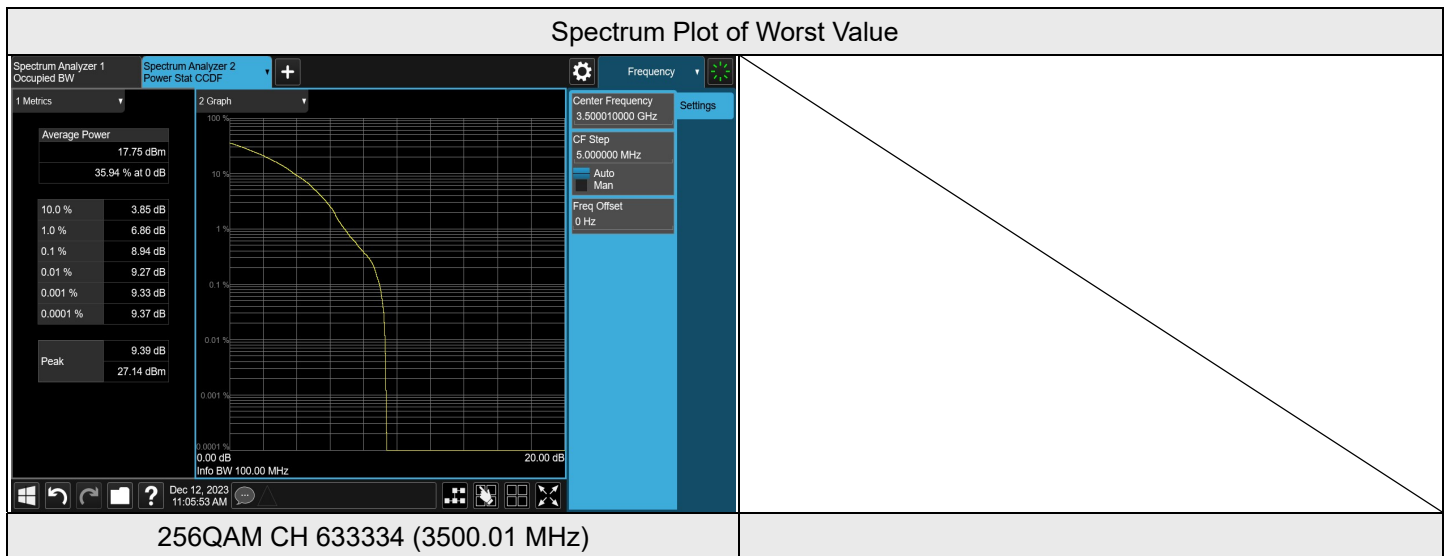

NR n77 (3450-3550 MHz) SCS 30 kHz, Channel Bandwidth: 100 MHz

Chain 0

NR n77 SCS 30 kHz (3450-3550 MHz) 100M			
Modulation	RB Size	RB Offset	Peak To Average Ratio (dB)
			CH 633334
			3500.01 MHz
QPSK	1	0	5.74
16QAM	1	0	6.17
64QAM	1	0	7.52
256QAM	1	0	8.94