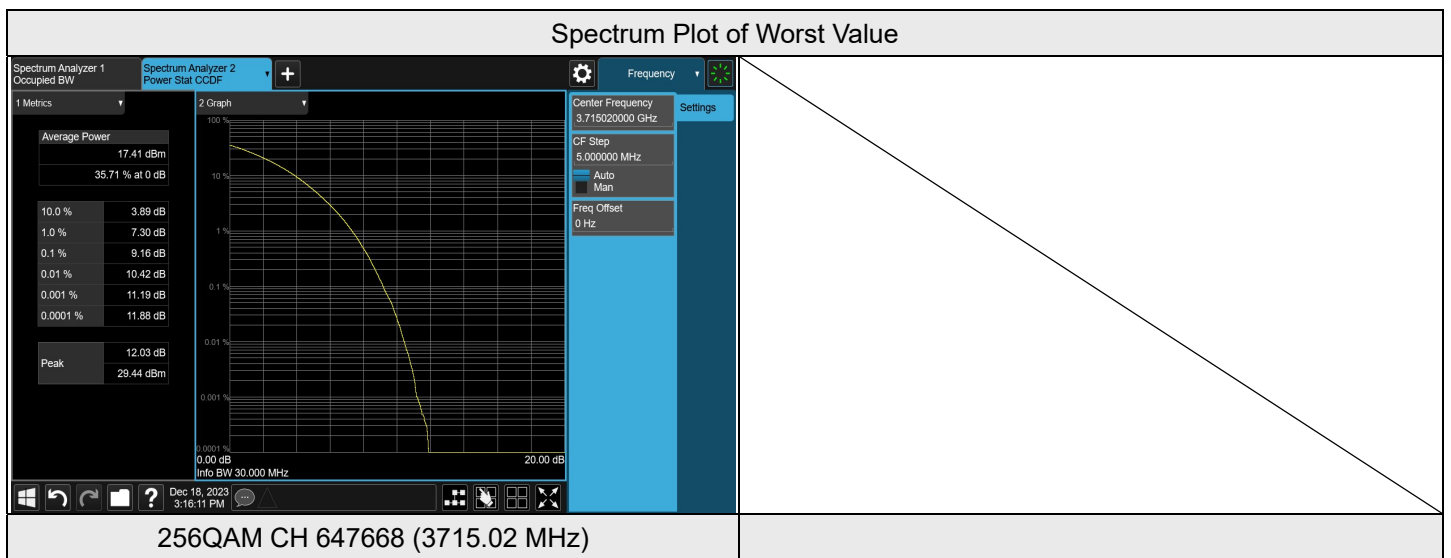

NR n77 (3700-3980 MHz) SCS 30 kHz, Channel Bandwidth: 30 MHz

Chain 0

NR n77 SCS 30 kHz (3700-3800 MHz) 30M					
Modulation	RB Size	RB Offset	Peak To Average Ratio (dB)		
			CH 647668	CH 656000	CH 664332
			3715.02 MHz	3840 MHz	3964.98 MHz
QPSK	53	26	8.64	8.36	8.58
16QAM	53	26	8.72	8.40	8.44
64QAM	53	26	8.71	8.58	8.52
256QAM	53	26	9.16	8.86	8.80