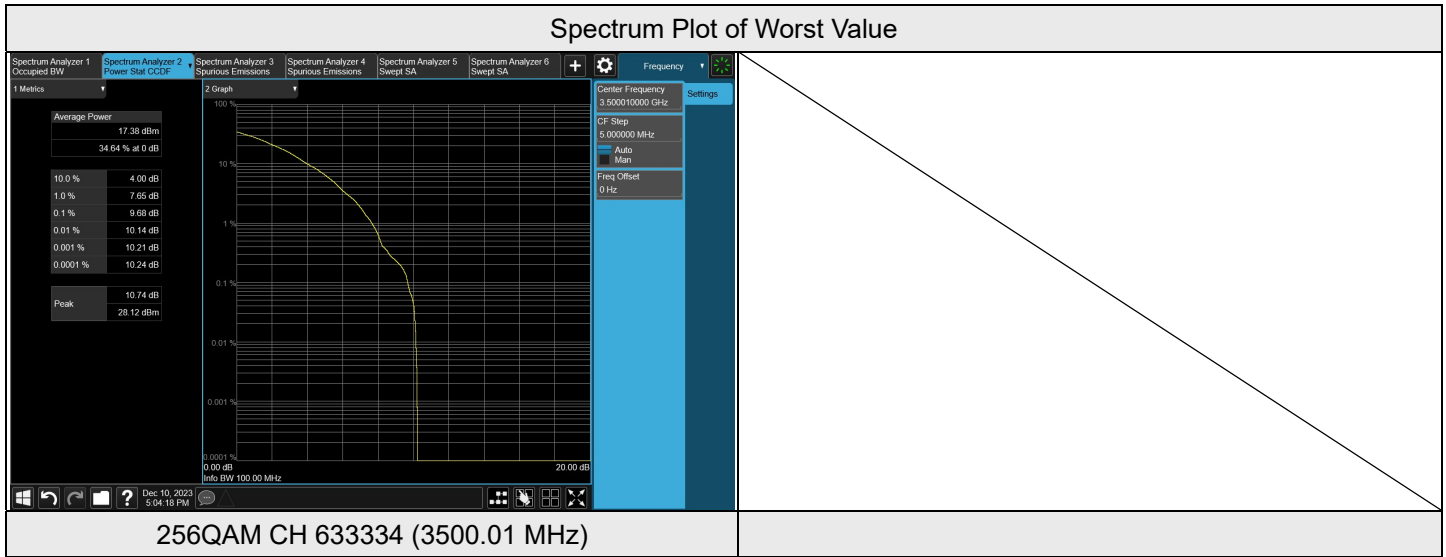

Chain 1

NR n77 SCS 30 kHz (3450-3550 MHz) 60M					
Modulation	RB Size	RB Offset	Peak To Average Ratio (dB)		
			CH 632000	CH 633334	CH 634666
			3480 MHz	3500.01 MHz	3519.99 MHz
QPSK	1	0	6.11	6.20	6.44
16QAM	1	0	6.45	6.79	6.84
64QAM	1	0	8.00	7.25	7.71
256QAM	1	0	8.83	9.68	9.54