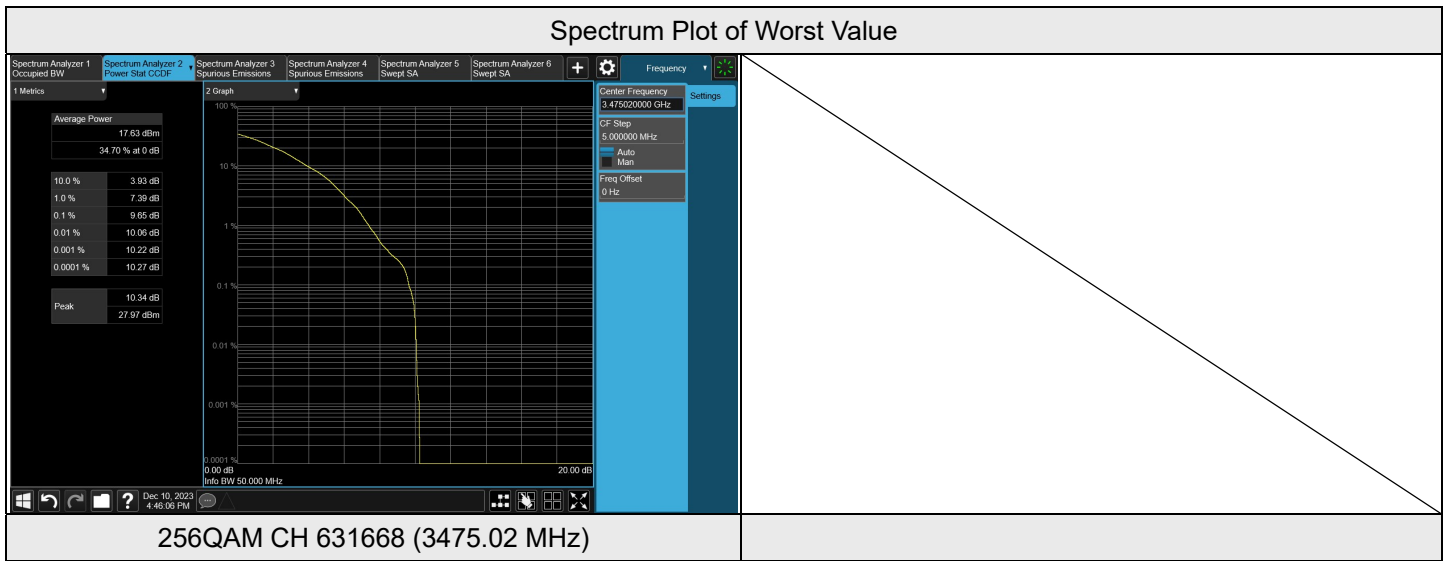

Chain 1

NR n77 SCS 30 kHz (3450-3550 MHz) 50M					
Modulation	RB Size	RB Offset	Peak To Average Ratio (dB)		
			CH 631668	CH 633334	CH 635000
			3475.02 MHz	3500.01 MHz	3525 MHz
QPSK	1	0	6.29	6.03	6.48
16QAM	1	0	6.28	6.49	6.21
64QAM	1	0	7.23	7.44	7.13
256QAM	1	0	9.65	8.20	8.46