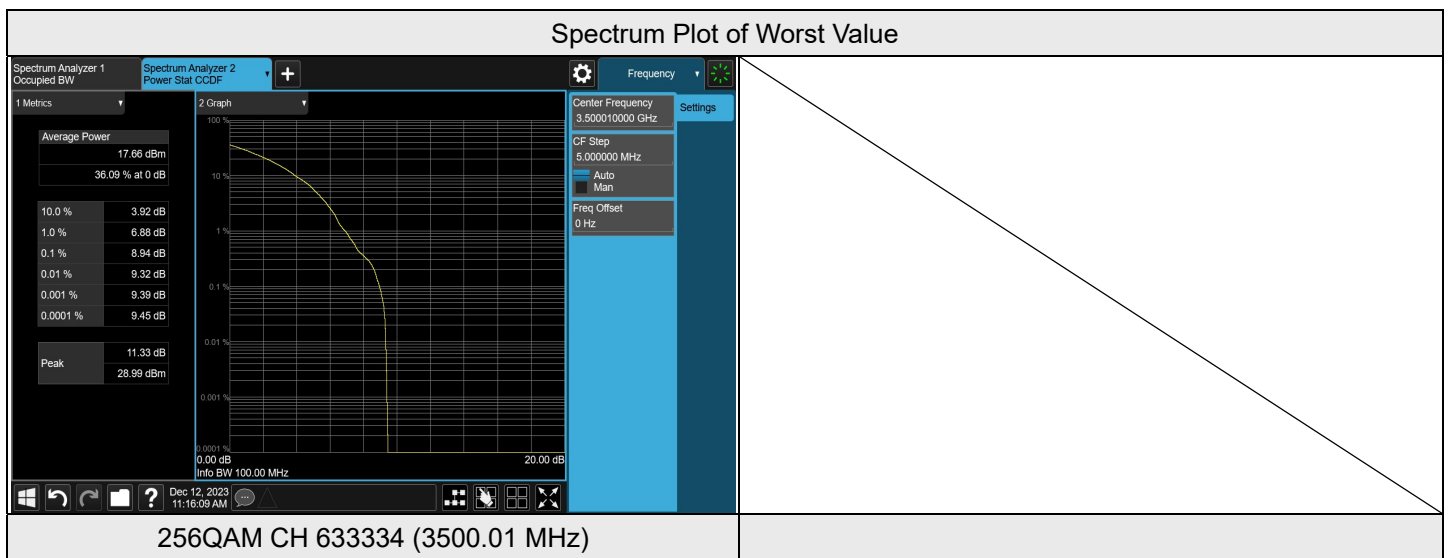

NR n77 (3450-3550 MHz) SCS 30 kHz, Channel Bandwidth: 90 MHz

Chain 0

NR n77 SCS 30 kHz (3450-3550 MHz) 90M					
Modulation	RB Size	RB Offset	Peak To Average Ratio (dB)		
			CH 633000	CH 633334	CH 633666
			3495 MHz	3500.01 MHz	3504.99 MHz
QPSK	1	0	5.99	5.70	5.90
16QAM	1	0	6.15	6.27	6.16
64QAM	1	0	7.58	7.49	7.43
256QAM	1	0	8.91	8.94	8.82