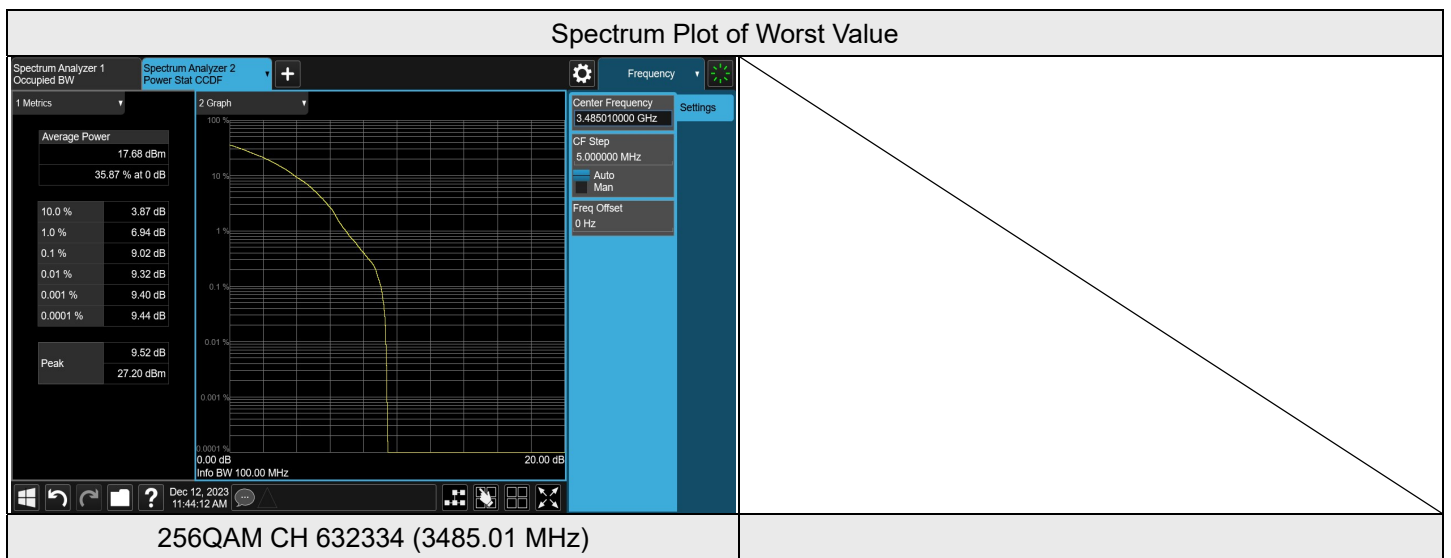

NR n77 (3450-3550 MHz) SCS 30 kHz, Channel Bandwidth: 70 MHz

Chain 0

NR n77 SCS 30 kHz (3450-3550 MHz) 70M					
Modulation	RB Size	RB Offset	Peak To Average Ratio (dB)		
			CH 632334	CH 633334	CH 634332
			3485.01 MHz	3500.01 MHz	3514.98 MHz
QPSK	1	0	5.66	5.65	5.56
16QAM	1	0	6.20	6.18	6.27
64QAM	1	0	7.72	7.96	7.90
256QAM	1	0	9.02	8.44	8.34