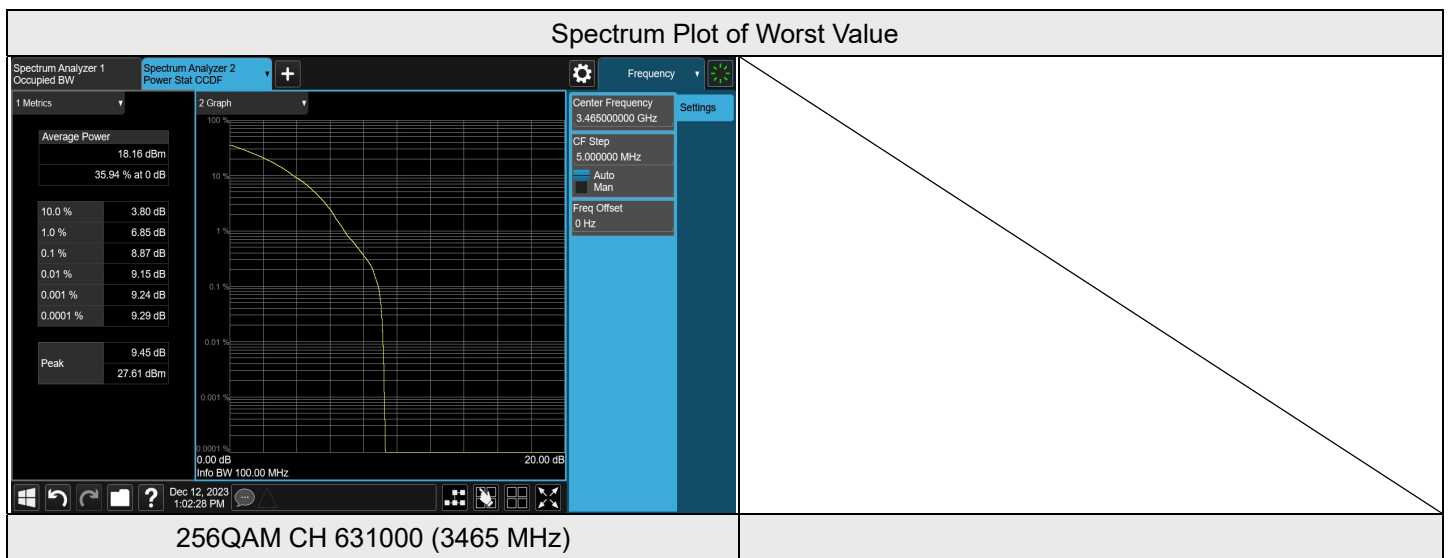

NR n77 (3450-3550 MHz) SCS 30 kHz, Channel Bandwidth: 30 MHz

Chain 0

SA NR n77 SCS 30 kHz 30M					
Modulation	RB Size	RB Offset	Peak To Average Ratio (dB)		
			CH 631000	CH 633334	CH 635666
			3465 MHz	3500.01 MHz	3534.99 MHz
QPSK	53	26	5.61	5.75	5.78
16QAM	53	26	6.07	6.13	7.03
64QAM	53	26	7.61	7.52	7.78
256QAM	53	26	8.87	8.66	8.51