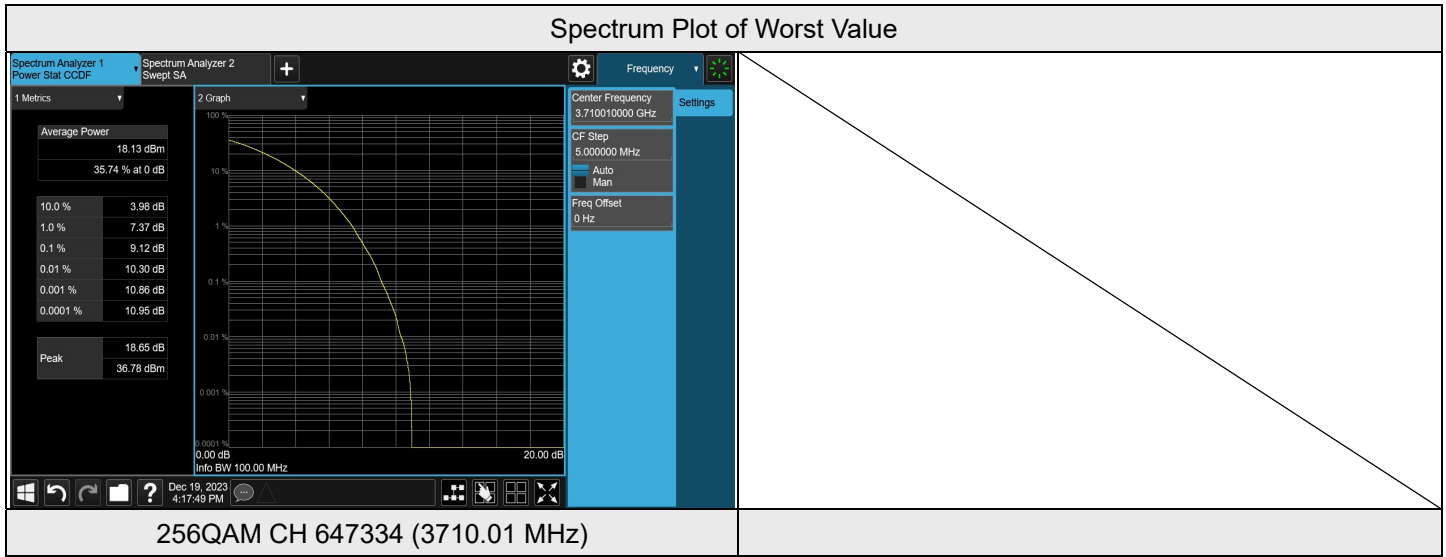

Chain 1

NR n77 SCS 30 kHz (3700-3980 MHz) 20M					
Modulation	RB Size	RB Offset	Peak To Average Ratio (dB)		
			CH 647334	CH 656000	CH 664666
			3710.01 MHz	3840 MHz	3969.99 MHz
QPSK	1	0	8.19	8.52	8.00
16QAM	1	0	8.46	8.77	7.92
64QAM	1	0	8.42	8.41	8.56
256QAM	1	0	9.12	8.92	8.44