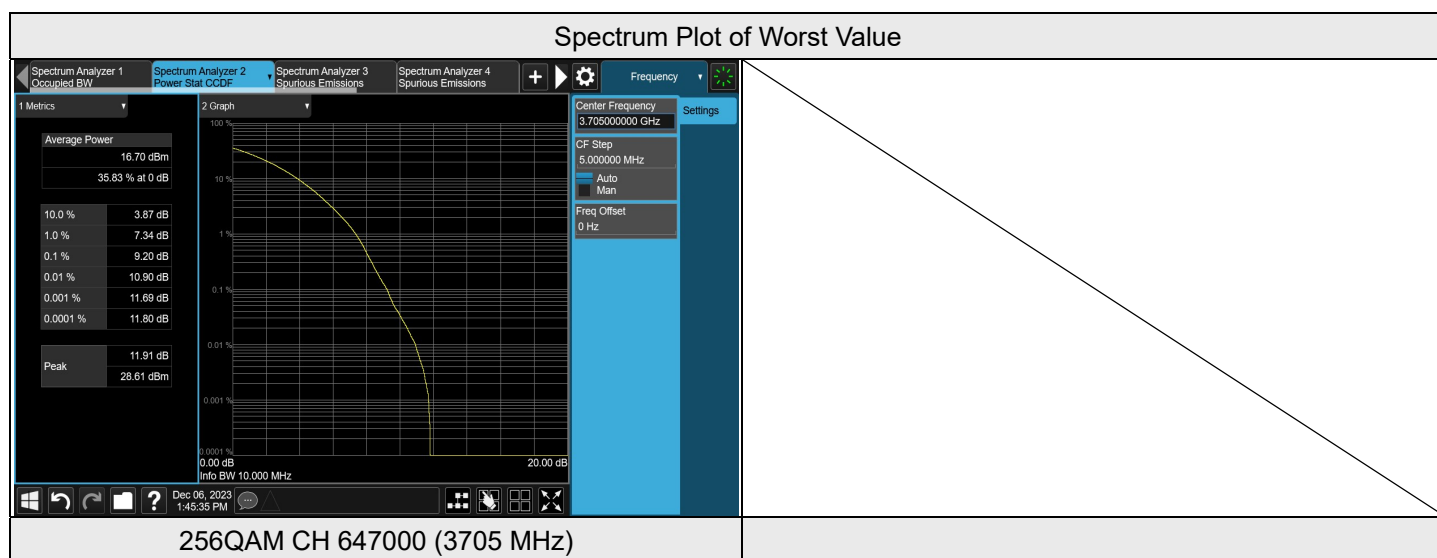

7.3.7 NR n77 (3700-3980 MHz) SCS 30 kHz

NR n77 (3700-3980 MHz) SCS 30 kHz, Channel Bandwidth: 10 MHz

Chain 0

NR n77 SCS 30 kHz (3700-3980 MHz) 10M					
Modulation	RB Size	RB Offset	Peak To Average Ratio (dB)		
			CH 647000	CH 656000	CH 665000
			3705 MHz	3840 MHz	3975 MHz
QPSK	1	0	8.54	8.26	8.36
16QAM	1	0	8.76	8.50	8.47
64QAM	1	0	8.95	8.58	8.68
256QAM	1	0	9.20	8.78	8.74