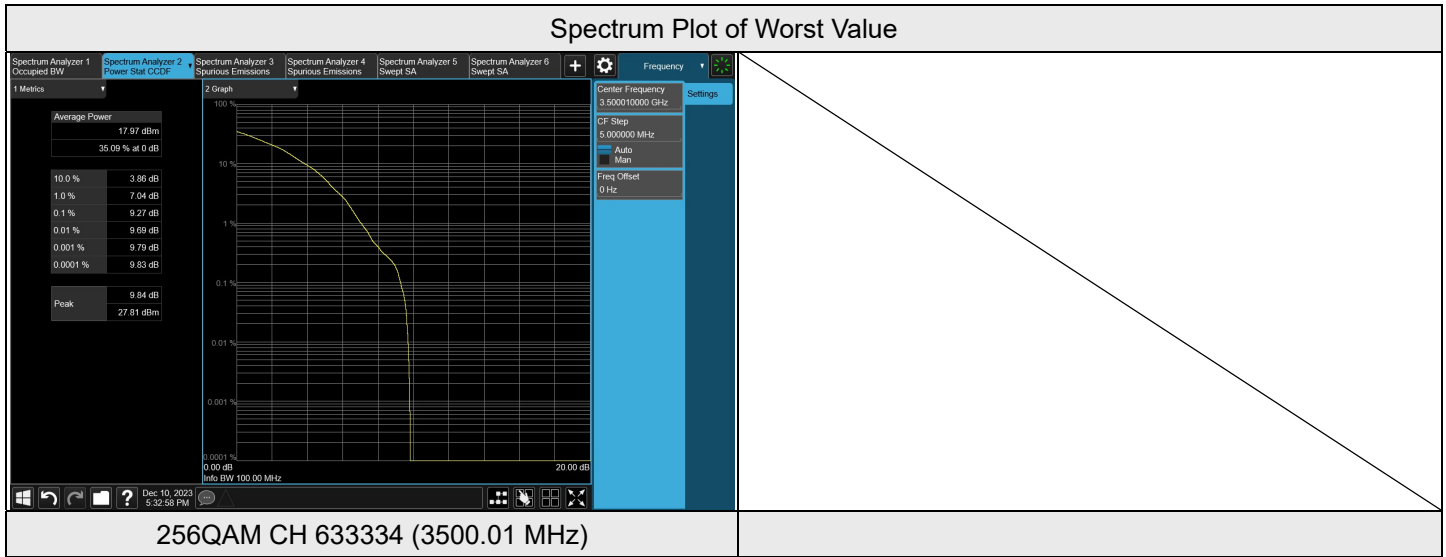

Chain 1

NR n77 SCS 30 kHz (3450-3550 MHz) 80M					
Modulation	RB Size	RB Offset	Peak To Average Ratio (dB)		
			CH 632668	CH 633334	CH 634000
			3490.02 MHz	3500.01 MHz	3510 MHz
QPSK	1	0	6.49	6.58	6.28
16QAM	1	0	6.15	6.56	6.50
64QAM	1	0	7.25	7.38	7.35
256QAM	1	0	8.09	9.27	8.93