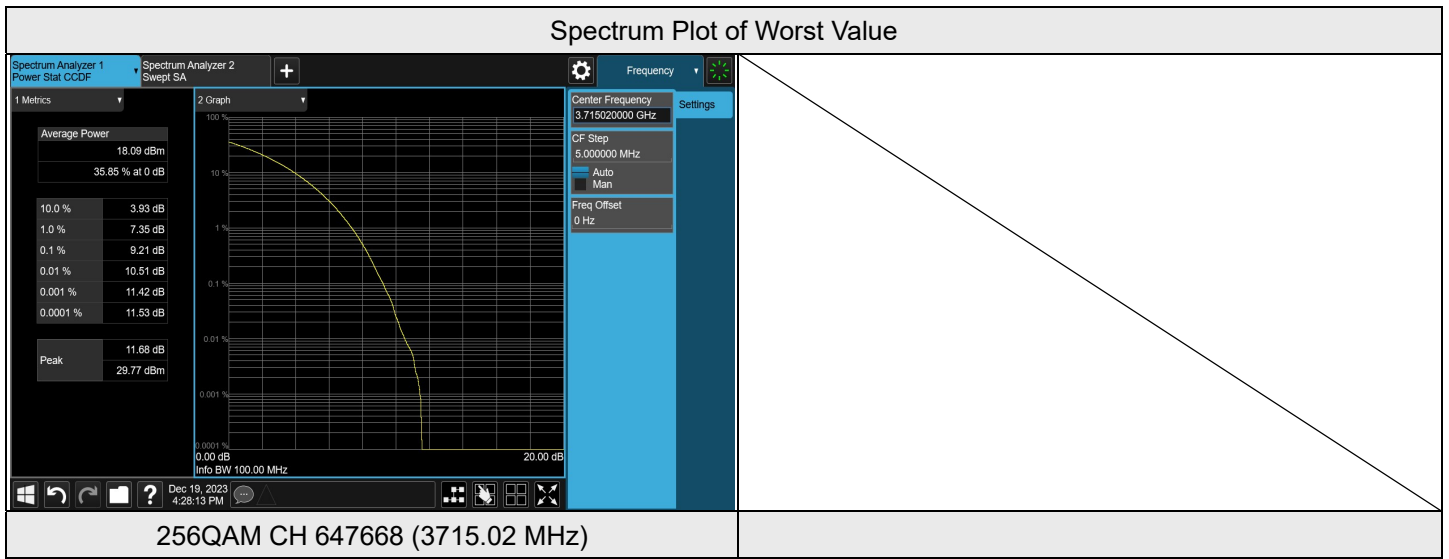

Chain 1

NR n77 SCS 30 kHz (3700-3800 MHz) 30M					
Modulation	RB Size	RB Offset	Peak To Average Ratio (dB)		
			CH 647668	CH 656000	CH 664332
			3715.02 MHz	3840 MHz	3964.98 MHz
QPSK	53	26	8.39	8.51	8.00
16QAM	53	26	8.51	8.48	7.99
64QAM	53	26	8.65	8.64	8.35
256QAM	53	26	9.21	9.00	8.21