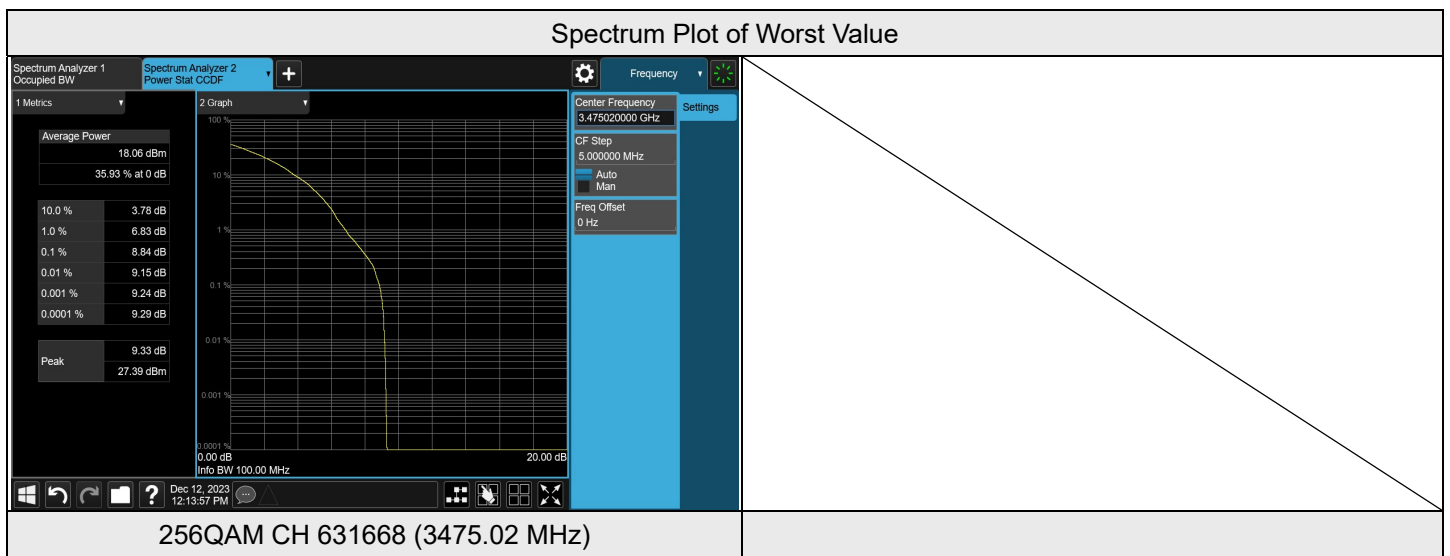

NR n77 (3450-3550 MHz) SCS 30 kHz, Channel Bandwidth: 50 MHz

Chain 0

NR n77 SCS 30 kHz (3450-3550 MHz) 50M					
Modulation	RB Size	RB Offset	Peak To Average Ratio (dB)		
			CH 631668	CH 633334	CH 635000
			3475.02 MHz	3500.01 MHz	3525 MHz
QPSK	1	0	5.71	5.62	5.68
16QAM	1	0	6.33	6.90	6.48
64QAM	1	0	7.55	7.68	7.56
256QAM	1	0	8.84	8.51	8.59