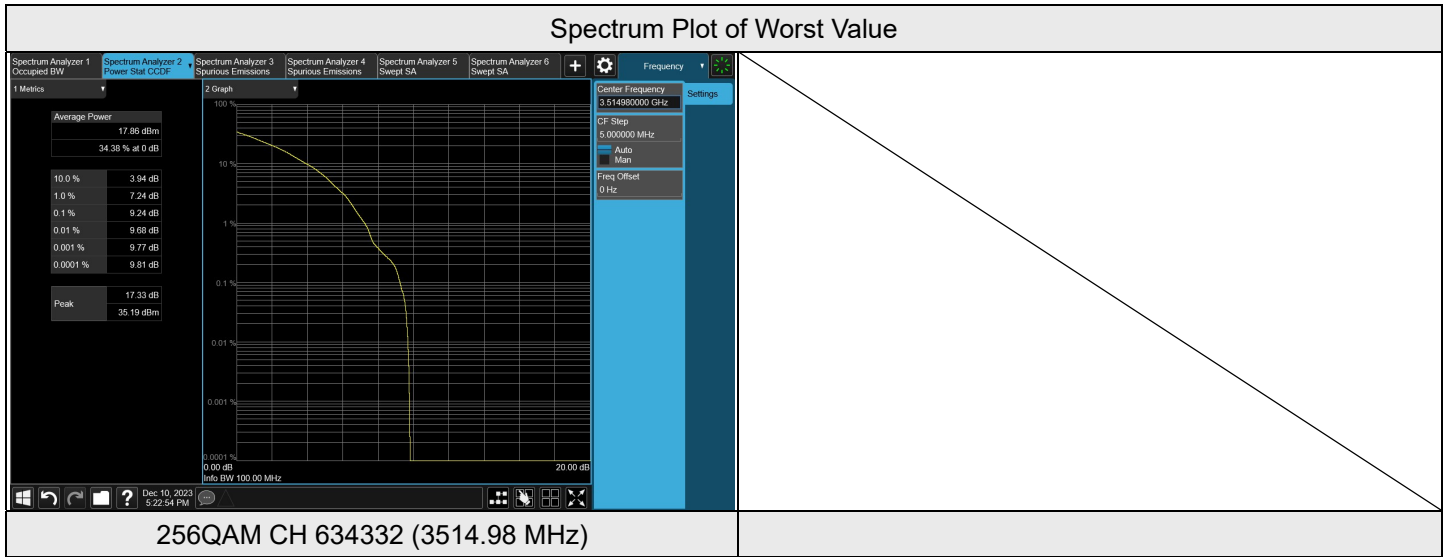

Chain 1

NR n77 SCS 30 kHz (3450-3550 MHz) 70M					
Modulation	RB Size	RB Offset	Peak To Average Ratio (dB)		
			CH 632334	CH 633334	CH 634332
			3485.01 MHz	3500.01 MHz	3514.98 MHz
QPSK	1	0	6.53	6.41	6.39
16QAM	1	0	6.59	6.55	6.32
64QAM	1	0	7.33	7.10	7.22
256QAM	1	0	8.09	9.18	9.24