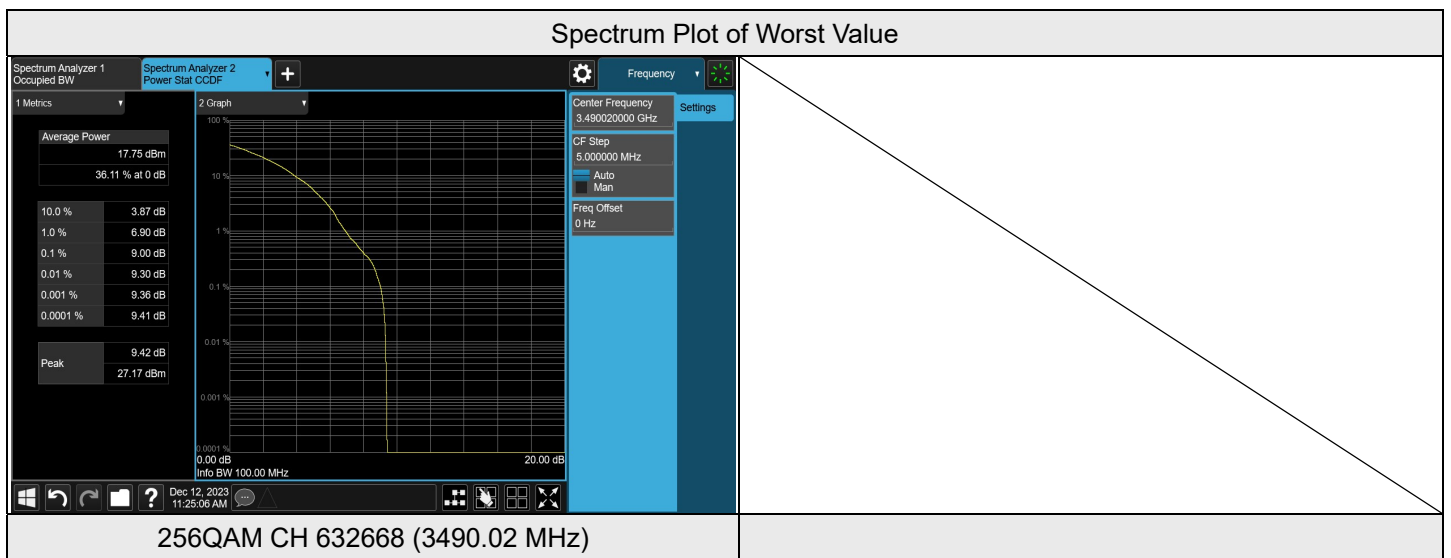

NR n77 (3450-3550 MHz) SCS 30 kHz, Channel Bandwidth: 80 MHz

Chain 0

NR n77 SCS 30 kHz (3450-3550 MHz) 80M					
Modulation	RB Size	RB Offset	Peak To Average Ratio (dB)		
			CH 632668	CH 633334	CH 634000
			3490.02 MHz	3500.01 MHz	3510 MHz
QPSK	1	0	5.68	5.54	5.50
16QAM	1	0	6.38	6.18	6.12
64QAM	1	0	7.54	7.62	7.91
256QAM	1	0	9.00	8.25	8.29