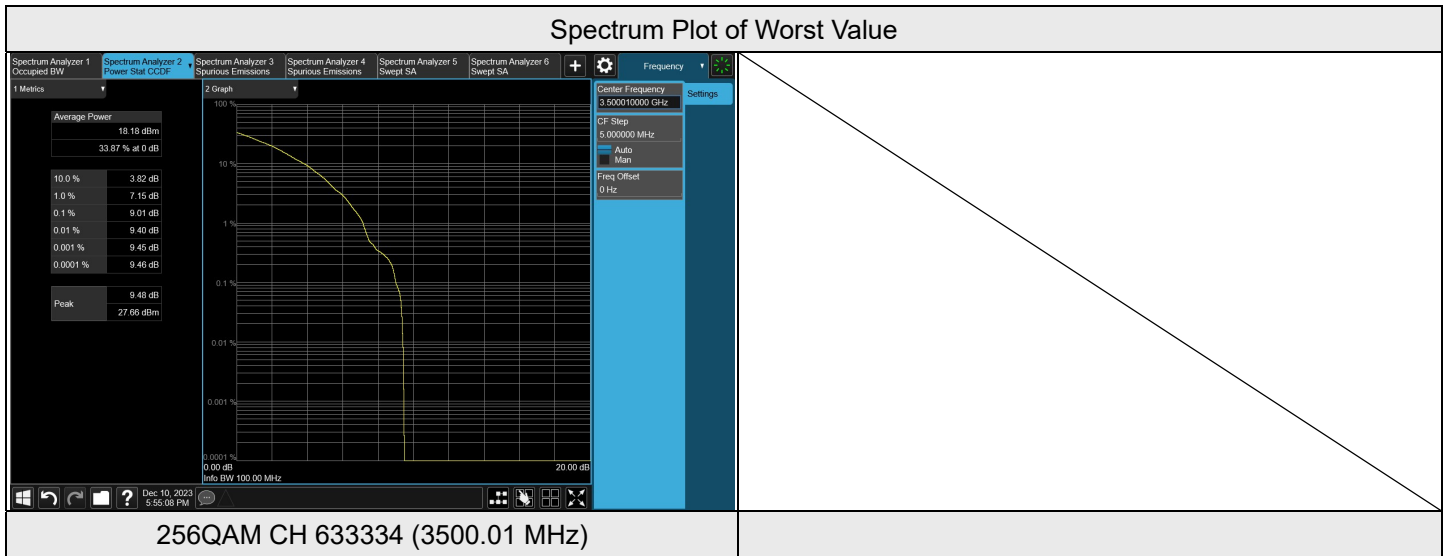

Chain 1

NR n77 SCS 30 kHz (3450-3550 MHz) 100M				
Modulation	RB Size	RB Offset	Peak To Average Ratio (dB)	
			CH 633334	
			3500.01 MHz	
QPSK	1	0	6.22	
16QAM	1	0	6.27	
64QAM	1	0	7.36	
256QAM	1	0	9.01