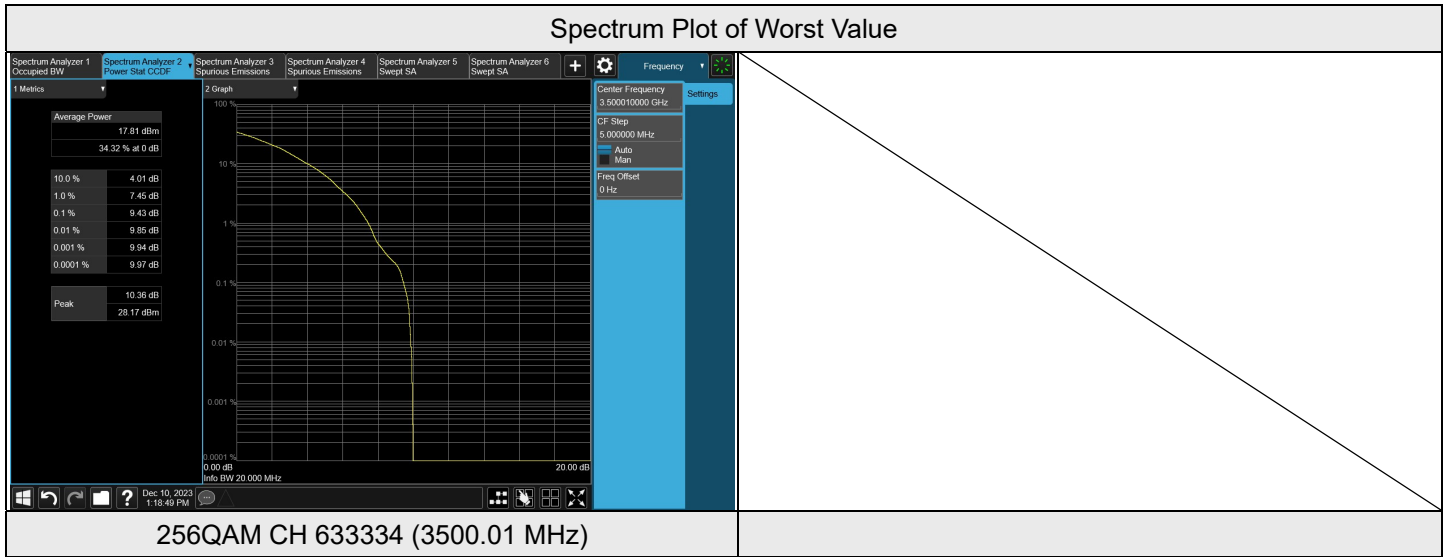

Chain 1

NR n77 SCS 30 kHz (3450-3550 MHz) 20M					
Modulation	RB Size	RB Offset	Peak To Average Ratio (dB)		
			CH 630668	CH 633334	CH 636000
			3460.02 MHz	3500.01 MHz	3540 MHz
QPSK	1	0	6.28	6.63	6.71
16QAM	1	0	6.39	6.56	6.46
64QAM	1	0	7.85	7.41	7.24
256QAM	1	0	8.26	9.43	8.88