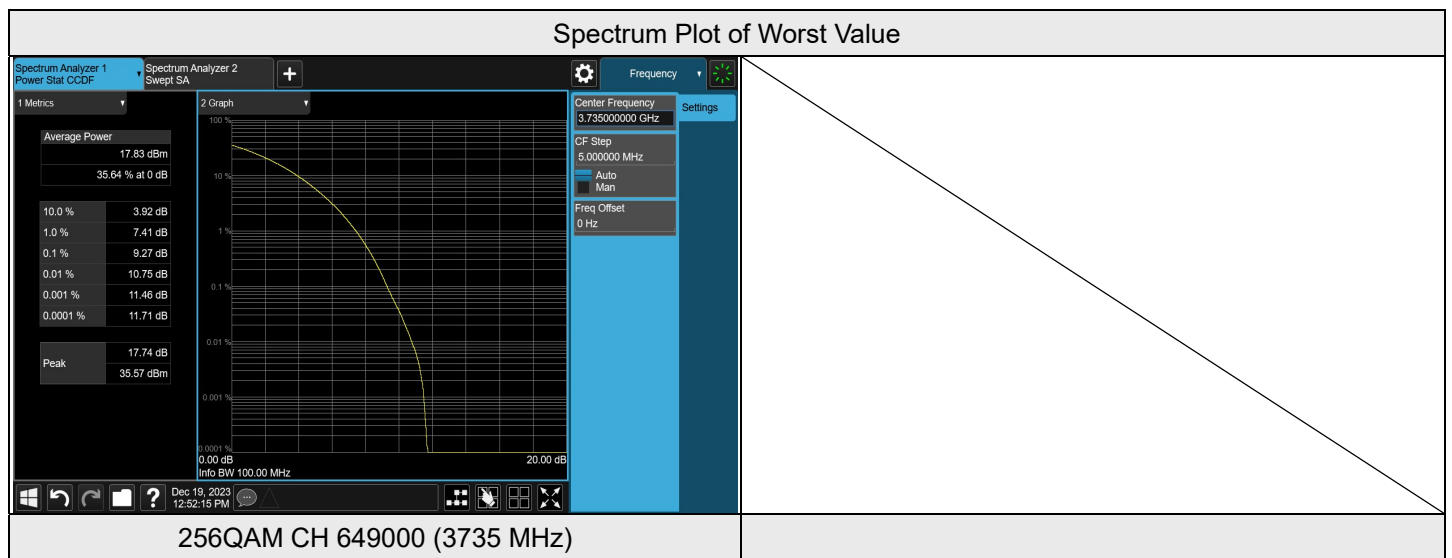

NR n77 (3700-3980 MHz) SCS 30 kHz, Channel Bandwidth: 70 MHz
Chain 0

NR n77 SCS 30 kHz (3700-3980 MHz) 70M					
Modulation	RB Size	RB Offset	Peak To Average Ratio (dB)		
			CH 649000	CH 656000	CH 663000
			3735 MHz	3840 MHz	3945 MHz
QPSK	1	0	8.98	8.16	8.30
16QAM	1	0	8.50	8.11	8.15
64QAM	1	0	8.87	8.63	8.49
256QAM	1	0	9.27	8.73	8.49