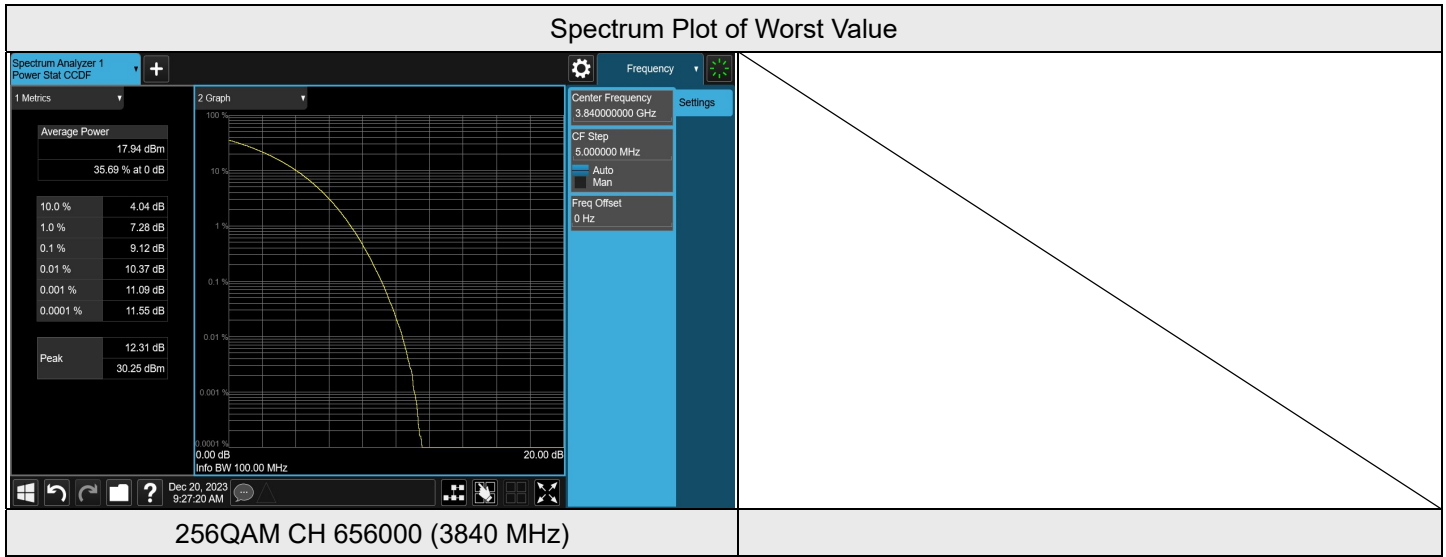

Chain 1

NR n77 SCS 30 kHz (3700-3800 MHz) 100M					
Modulation	RB Size	RB Offset	Peak To Average Ratio (dB)		
			CH 650000	CH 656000	CH 662000
			3750 MHz	3840 MHz	3930 MHz
QPSK	1	0	8.73	8.63	8.32
16QAM	1	0	8.70	8.68	8.31
64QAM	1	0	8.64	8.61	8.38
256QAM	1	0	8.88	9.12	8.48