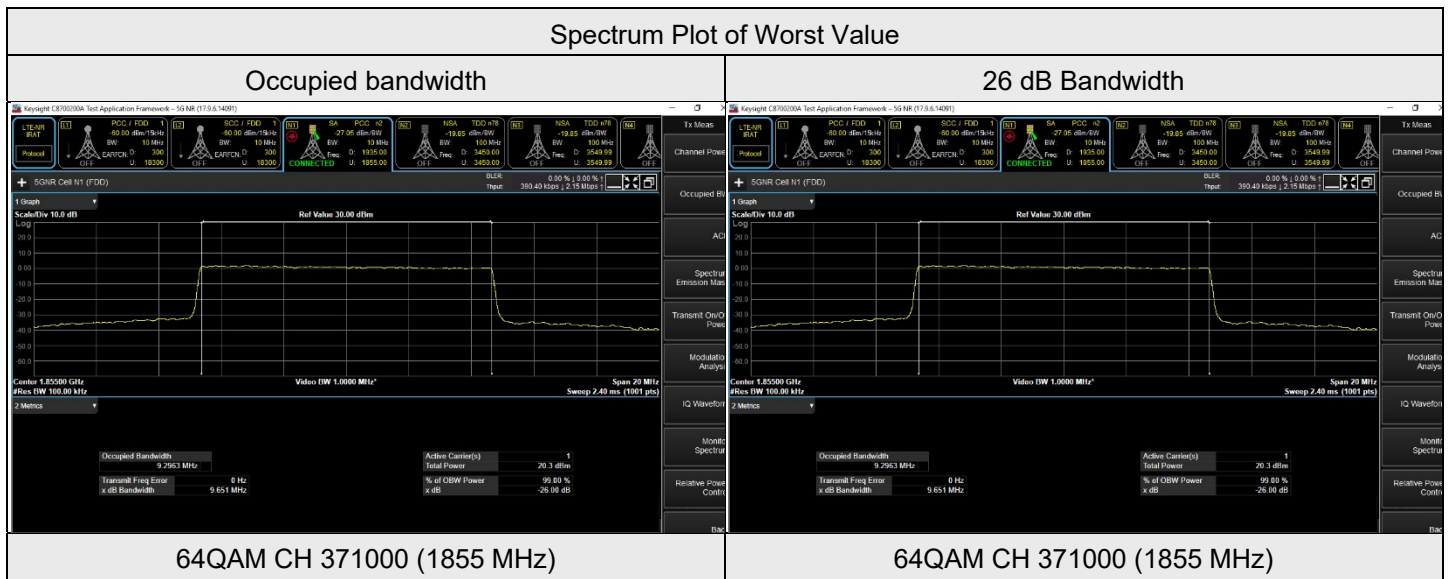

NR n2 SCS 15 kHz, Channel Bandwidth: 10 MHz

NR n2 SCS 15 kHz 10M				
Modulation	Channel	Frequency (MHz)	Occupied Bandwidth (MHz)	26 dB Bandwidth (MHz)
BPSK	371000	1855	9.2464	9.266
BPSK	376000	1880	9.2441	9.259
BPSK	381000	1905	9.2489	9.254
QPSK	371000	1855	9.2910	9.642
QPSK	376000	1880	9.2908	9.628
QPSK	381000	1905	9.2930	9.629
16QAM	371000	1855	9.2947	9.624
16QAM	376000	1880	9.2882	9.613
16QAM	381000	1905	9.2940	9.620
64QAM	371000	1855	9.2963	9.651
64QAM	376000	1880	9.2915	9.626
64QAM	381000	1905	9.2891	9.620
256QAM	371000	1855	9.2927	9.622
256QAM	376000	1880	9.2876	9.611
256QAM	381000	1905	9.2920	9.617