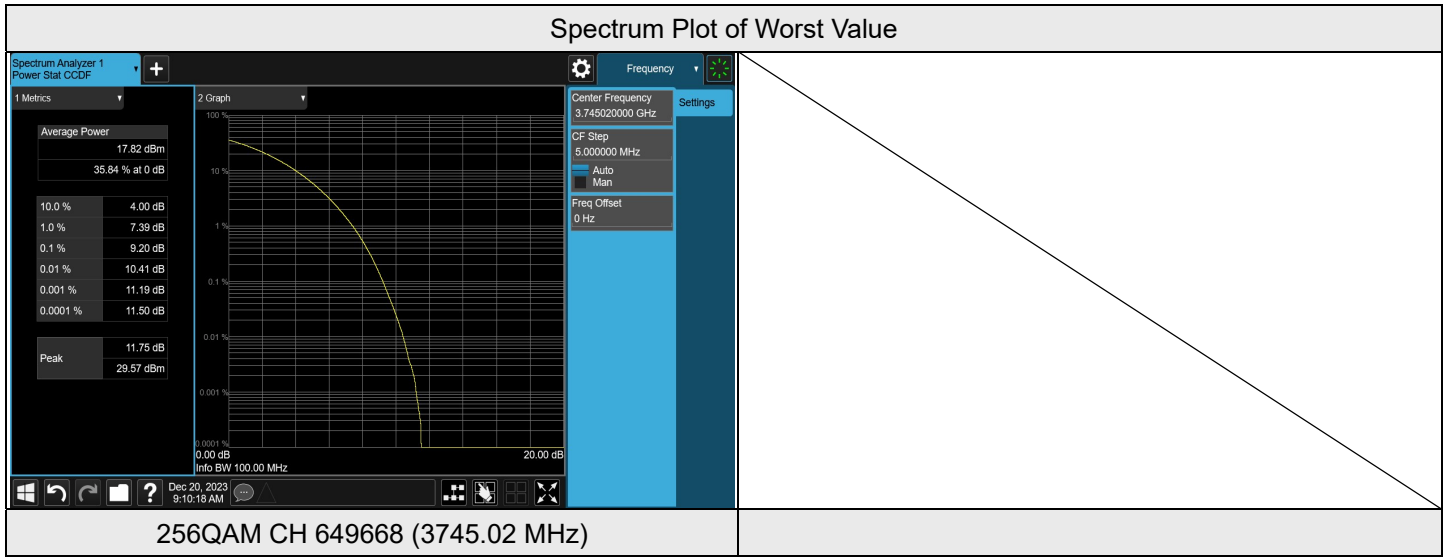

Chain 1

NR n77 SCS 30 kHz (3700-3980 MHz) 90M					
Modulation	RB Size	RB Offset	Peak To Average Ratio (dB)		
			CH 649668	CH 656000	CH 662332
			3745.02 MHz	3840 MHz	3934.98 MHz
QPSK	1	0	8.70	8.57	8.33
16QAM	1	0	8.82	8.79	8.41
64QAM	1	0	8.89	8.94	8.44
256QAM	1	0	9.20	8.86	8.64