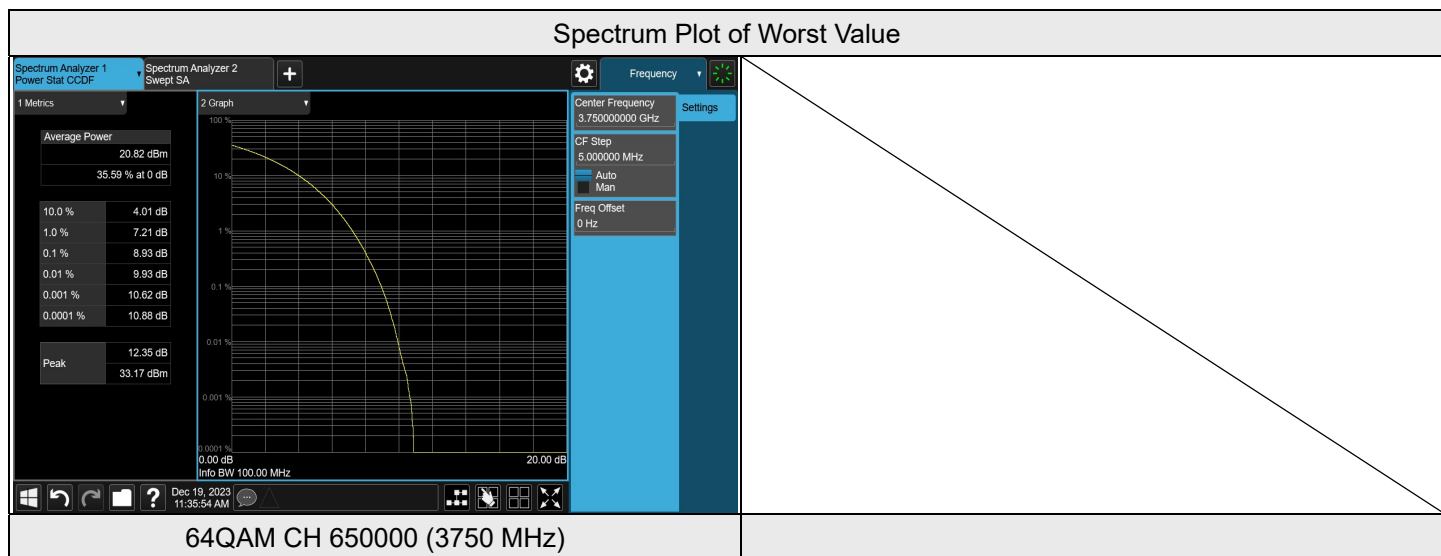

NR n77 (3700-3980 MHz) SCS 30 kHz, Channel Bandwidth: 100 MHz
Chain 0

NR n77 SCS 30 kHz (3700-3800 MHz) 100M					
Modulation	RB Size	RB Offset	Peak To Average Ratio (dB)		
			CH 650000	CH 656000	CH 662000
			3750 MHz	3840 MHz	3930 MHz
QPSK	1	0	8.78	8.68	8.51
16QAM	1	0	8.58	8.58	8.46
64QAM	1	0	8.93	8.66	8.57
256QAM	1	0	8.78	8.85	8.59