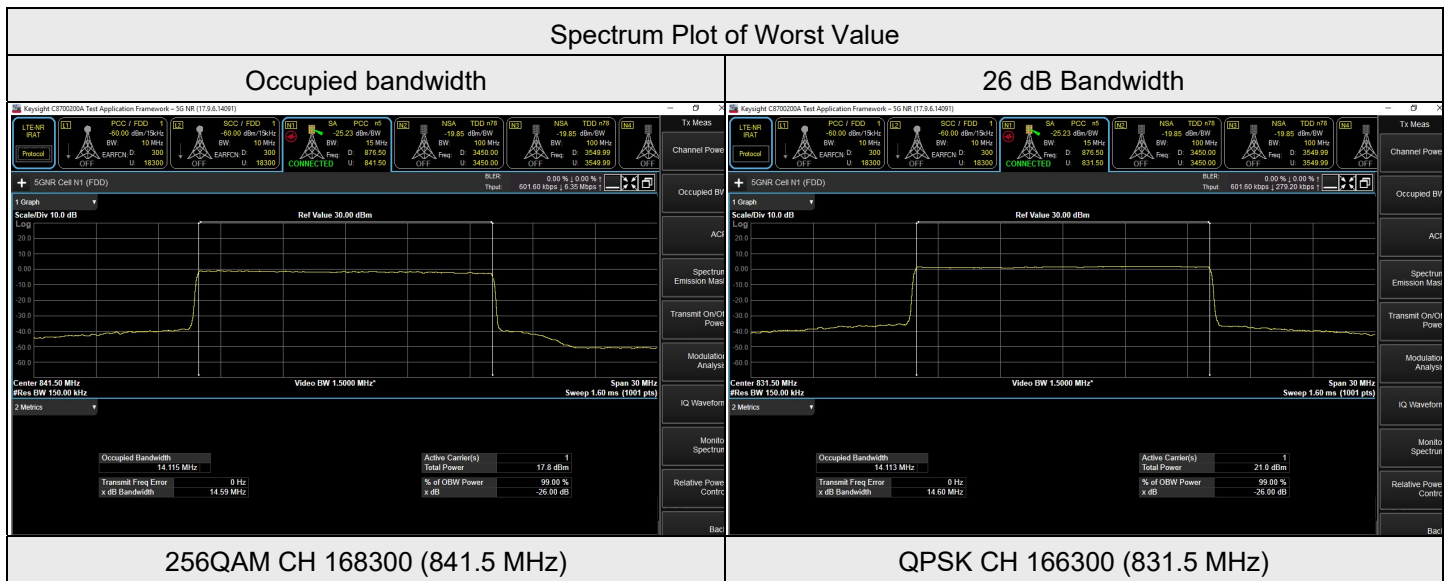

NR n5 SCS 15 kHz, Channel Bandwidth: 15 MHz

NR n5 SCS 15 kHz 15M				
Modulation	Channel	Frequency (MHz)	Occupied Bandwidth (MHz)	26 dB Bandwidth (MHz)
BPSK	166300	831.5	13.986	13.88
BPSK	167300	836.5	13.950	13.87
BPSK	168300	841.5	14.052	13.88
QPSK	166300	831.5	14.113	14.60
QPSK	167300	836.5	14.104	14.58
QPSK	168300	841.5	14.109	14.58
16QAM	166300	831.5	14.108	14.59
16QAM	167300	836.5	14.106	14.59
16QAM	168300	841.5	14.113	14.59
64QAM	166300	831.5	14.108	14.59
64QAM	167300	836.5	14.101	14.57
64QAM	168300	841.5	14.106	14.59
256QAM	166300	831.5	14.107	14.58
256QAM	167300	836.5	14.102	14.59
256QAM	168300	841.5	14.115	14.59