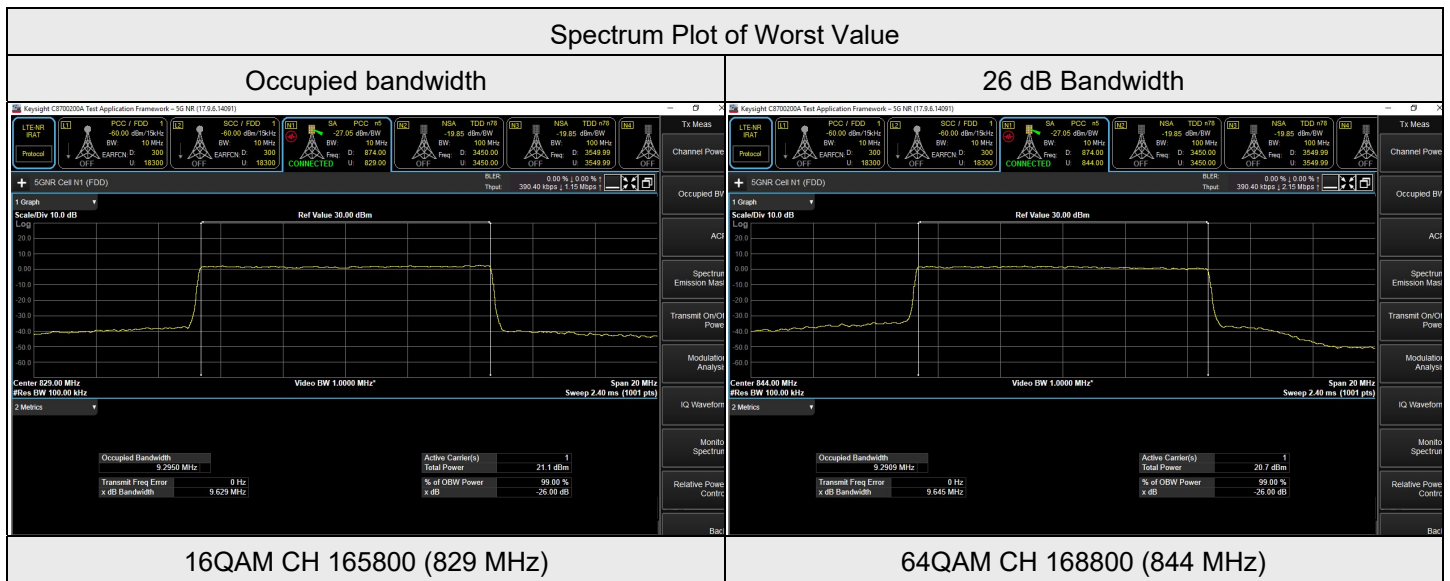

NR n5 SCS 15 kHz, Channel Bandwidth: 10 MHz

NR n5 SCS 15 kHz 10M				
Modulation	Channel	Frequency (MHz)	Occupied Bandwidth (MHz)	26 dB Bandwidth (MHz)
BPSK	165800	829	9.2449	9.265
BPSK	167300	836.5	9.2151	9.257
BPSK	168800	844	9.2110	9.248
QPSK	165800	829	9.2916	9.626
QPSK	167300	836.5	9.2844	9.618
QPSK	168800	844	9.2856	9.625
16QAM	165800	829	9.2950	9.629
16QAM	167300	836.5	9.2852	9.622
16QAM	168800	844	9.2866	9.611
64QAM	165800	829	9.2915	9.631
64QAM	167300	836.5	9.2825	9.627
64QAM	168800	844	9.2909	9.645
256QAM	165800	829	9.2946	9.644
256QAM	167300	836.5	9.2840	9.617
256QAM	168800	844	9.2888	9.629