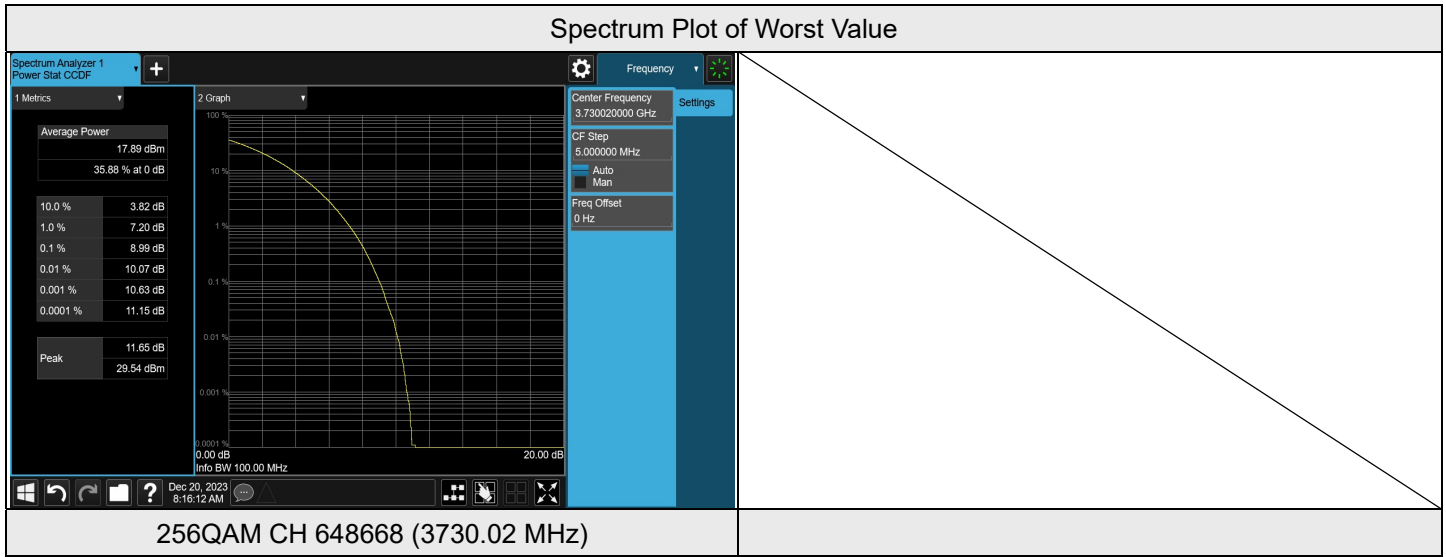

Chain 1

NR n77 SCS 30 kHz (3700-3980 MHz) 60M					
Modulation	RB Size	RB Offset	Peak To Average Ratio (dB)		
			CH 648668	CH 656000	CH 663332
			3730.02 MHz	3840 MHz	3949.98 MHz
QPSK	1	0	8.70	8.80	8.12
16QAM	1	0	8.64	8.73	8.23
64QAM	1	0	8.98	8.69	8.46
256QAM	1	0	8.99	8.99	8.45