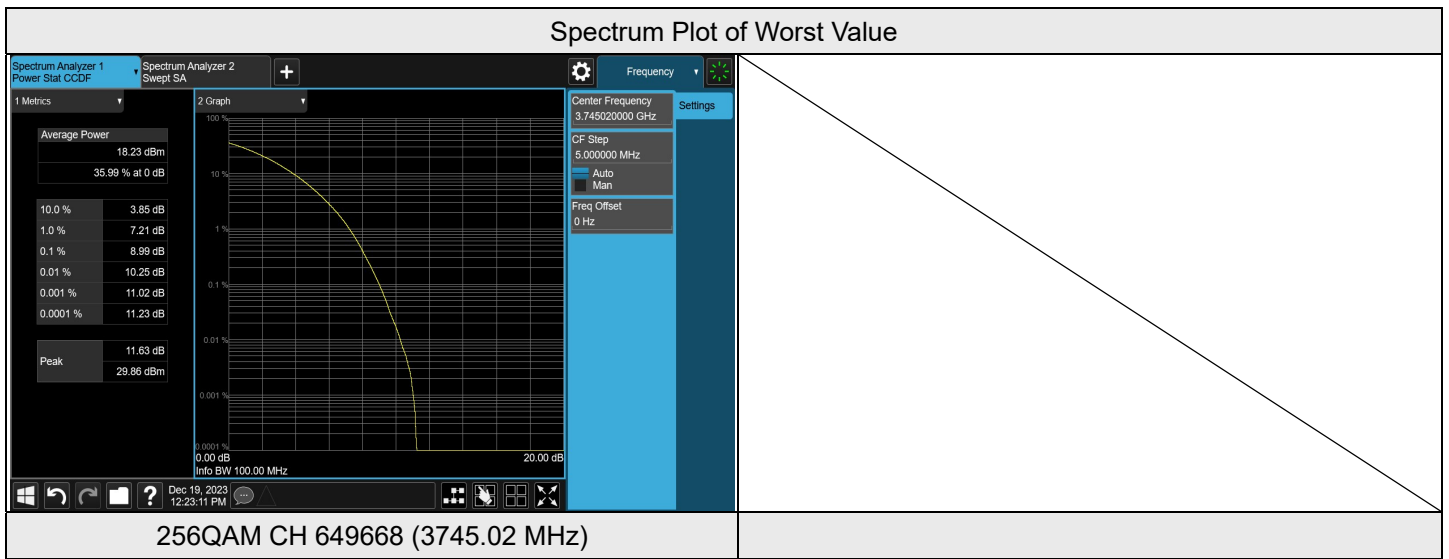

NR n77 (3700-3980 MHz) SCS 30 kHz, Channel Bandwidth: 90 MHz

Chain 0

NR n77 SCS 30 kHz (3700-3980 MHz) 90M					
Modulation	RB Size	RB Offset	Peak To Average Ratio (dB)		
			CH 649668	CH 656000	CH 662332
			3745.02 MHz	3840 MHz	3934.98 MHz
QPSK	1	0	8.53	8.62	8.63
16QAM	1	0	8.79	8.71	8.29
64QAM	1	0	8.87	8.63	8.38
256QAM	1	0	8.99	8.83	8.54