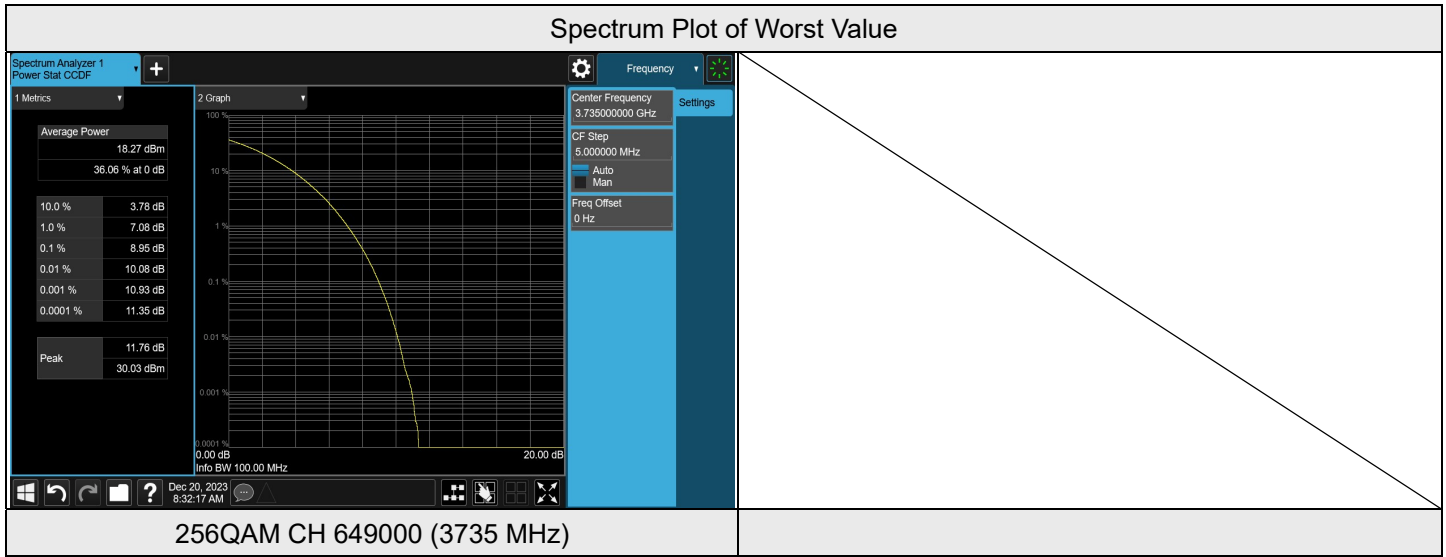

Chain 1

NR n77 SCS 30 kHz (3700-3980 MHz) 70M					
Modulation	RB Size	RB Offset	Peak To Average Ratio (dB)		
			CH 649000	CH 656000	CH 663000
			3735 MHz	3840 MHz	3945 MHz
QPSK	1	0	8.74	8.57	8.16
16QAM	1	0	8.64	8.57	8.08
64QAM	1	0	8.91	8.72	8.31
256QAM	1	0	8.95	8.89	8.56