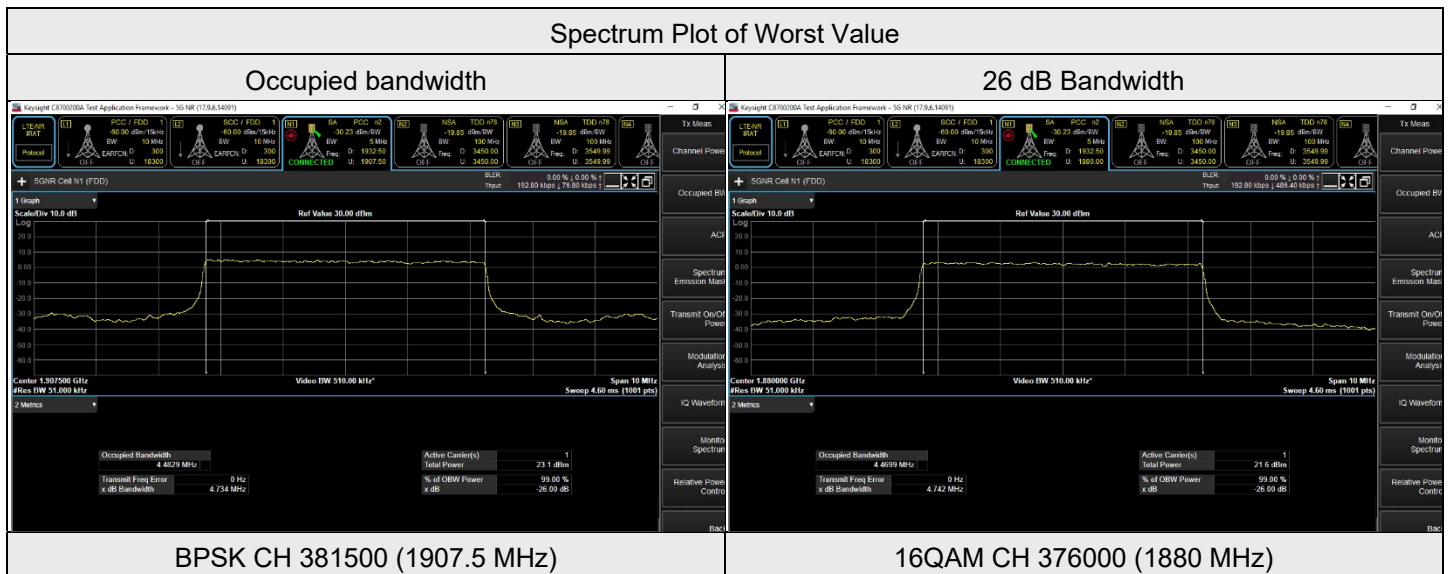

7.4 Bandwidth

Input Power:	120 Vac, 60 Hz	Environmental Conditions:	21°C, 70% RH	Tested By:	James Yang

7.4.1 NR n2 SCS 15 kHz

NR n2 SCS 15 kHz, Channel Bandwidth: 5 MHz

NR n2 SCS 15 kHz 5M				
Modulation	Channel	Frequency (MHz)	Occupied Bandwidth (MHz)	26 dB Bandwidth (MHz)
BPSK	370500	1852.5	4.4679	4.734
BPSK	376000	1880	4.4665	4.698
BPSK	381500	1907.5	4.4829	4.734
QPSK	370500	1852.5	4.4801	4.713
QPSK	376000	1880	4.4689	4.728
QPSK	381500	1907.5	4.4673	4.731
16QAM	370500	1852.5	4.4676	4.702
16QAM	376000	1880	4.4699	4.742
16QAM	381500	1907.5	4.4678	4.713
64QAM	370500	1852.5	4.4689	4.696
64QAM	376000	1880	4.4825	4.714
64QAM	381500	1907.5	4.4699	4.728
256QAM	370500	1852.5	4.4683	4.722
256QAM	376000	1880	4.4803	4.691
256QAM	381500	1907.5	4.4655	4.710