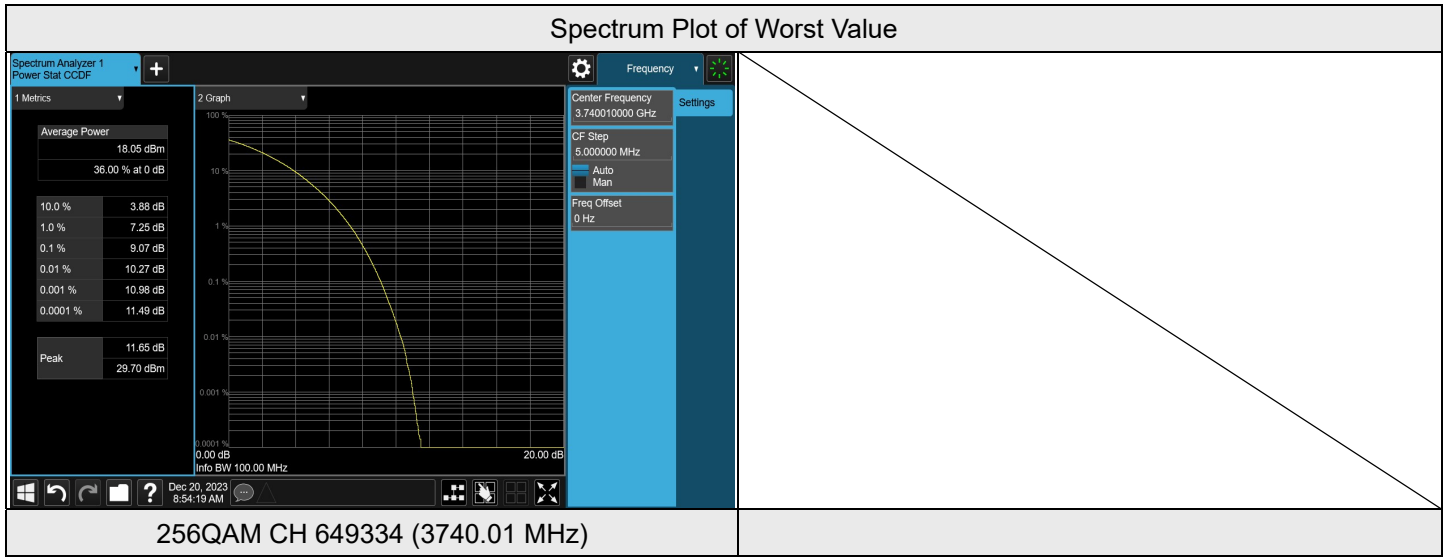

Chain 1

NR n77 SCS 30 kHz (3700-3980 MHz) 80M					
Modulation	RB Size	RB Offset	Peak To Average Ratio (dB)		
			CH 649334	CH 656000	CH 662666
			3740.01 MHz	3840 MHz	3939.99 MHz
QPSK	1	0	8.87	8.61	8.57
16QAM	1	0	8.91	8.52	8.46
64QAM	1	0	8.72	8.86	8.39
256QAM	1	0	9.07	9.02	8.67