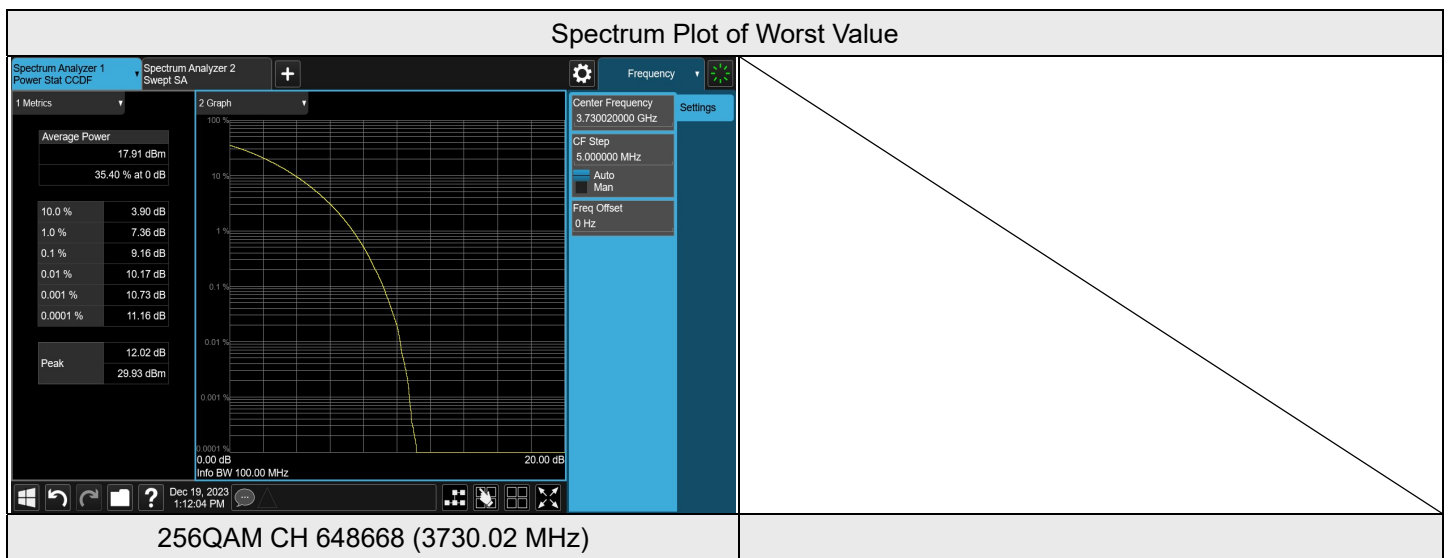

NR n77 (3700-3980 MHz) SCS 30 kHz, Channel Bandwidth: 60 MHz

Chain 0

NR n77 SCS 30 kHz (3700-3980 MHz) 60M					
Modulation	RB Size	RB Offset	Peak To Average Ratio (dB)		
			CH 648668	CH 656000	CH 663332
			3730.02 MHz	3840 MHz	3949.98 MHz
QPSK	1	0	8.62	8.14	8.24
16QAM	1	0	8.43	8.15	8.10
64QAM	1	0	8.64	8.45	8.32
256QAM	1	0	9.16	8.78	8.65