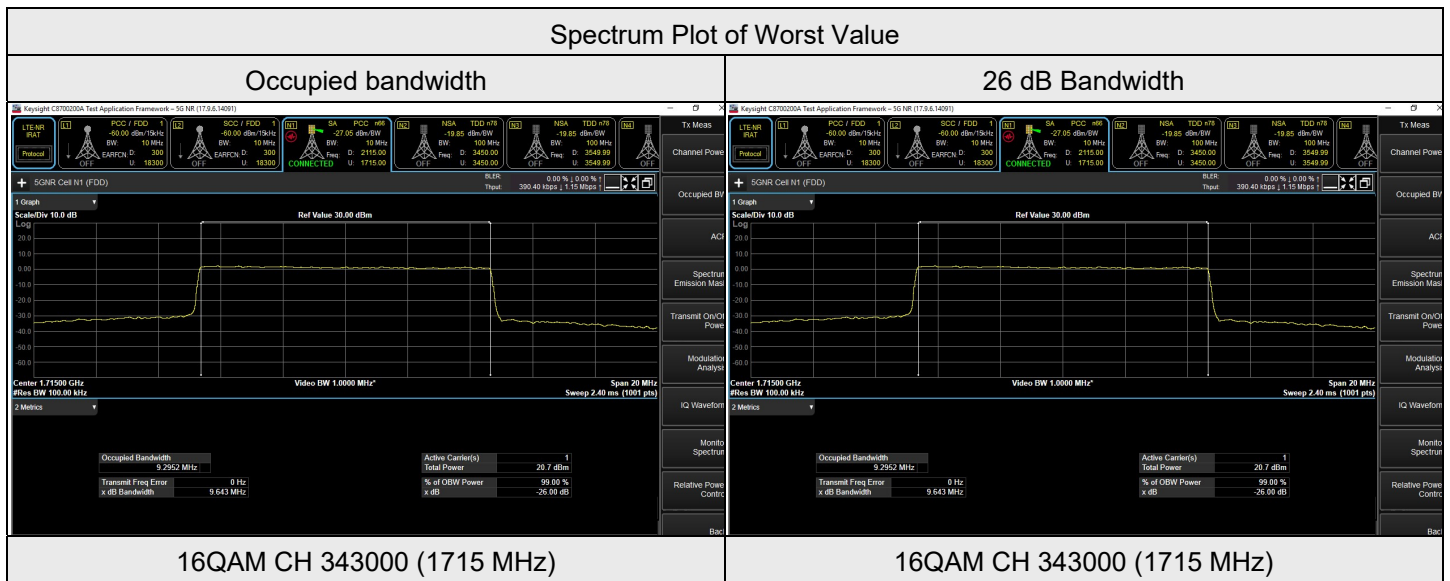

NR n66 SCS 15 kHz, Channel Bandwidth: 10 MHz

NR n66 SCS 15 kHz 10M				
Modulation	Channel	Frequency (MHz)	Occupied Bandwidth (MHz)	26 dB Bandwidth (MHz)
BPSK	343000	1715	9.2435	9.254
BPSK	349000	1745	9.2039	9.236
BPSK	355000	1775	9.2464	9.270
QPSK	343000	1715	9.2915	9.637
QPSK	349000	1745	9.2869	9.616
QPSK	355000	1775	9.2909	9.617
16QAM	343000	1715	9.2952	9.643
16QAM	349000	1745	9.2892	9.616
16QAM	355000	1775	9.2916	9.633
64QAM	343000	1715	9.2921	9.622
64QAM	349000	1745	9.2860	9.622
64QAM	355000	1775	9.2908	9.615
256QAM	343000	1715	9.2839	9.630
256QAM	349000	1745	9.2850	9.621
256QAM	355000	1775	9.2919	9.643