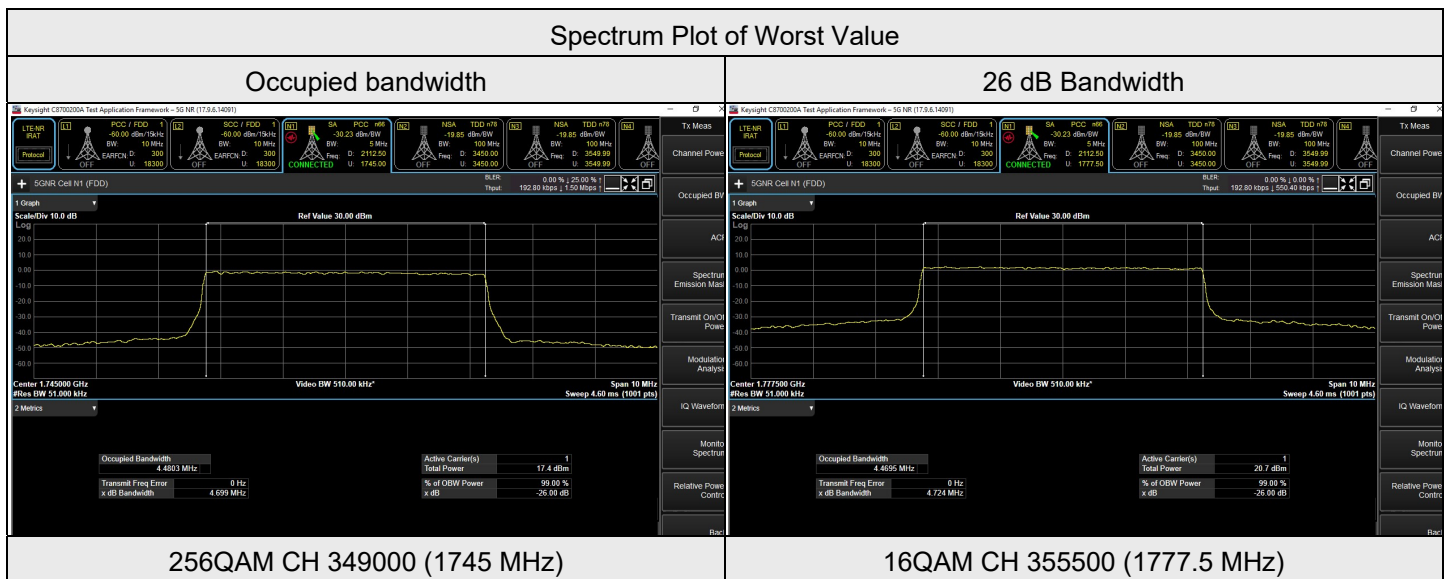

7.4.5 NR n66 SCS 15 kHz

NR n66 SCS 15 kHz, Channel Bandwidth: 5 MHz

NR n66 SCS 15 kHz 5M				
Modulation	Channel	Frequency (MHz)	Occupied Bandwidth (MHz)	26 dB Bandwidth (MHz)
BPSK	342500	1712.5	4.4697	4.709
BPSK	349000	1745	4.4699	4.705
BPSK	355500	1777.5	4.4662	4.691
QPSK	342500	1712.5	4.4666	4.704
QPSK	349000	1745	4.4665	4.712
QPSK	355500	1777.5	4.4666	4.695
16QAM	342500	1712.5	4.4696	4.706
16QAM	349000	1745	4.4636	4.697
16QAM	355500	1777.5	4.4695	4.724
64QAM	342500	1712.5	4.4680	4.711
64QAM	349000	1745	4.4670	4.701
64QAM	355500	1777.5	4.4685	4.710
256QAM	342500	1712.5	4.4664	4.699
256QAM	349000	1745	4.4803	4.699
256QAM	355500	1777.5	4.4679	4.721