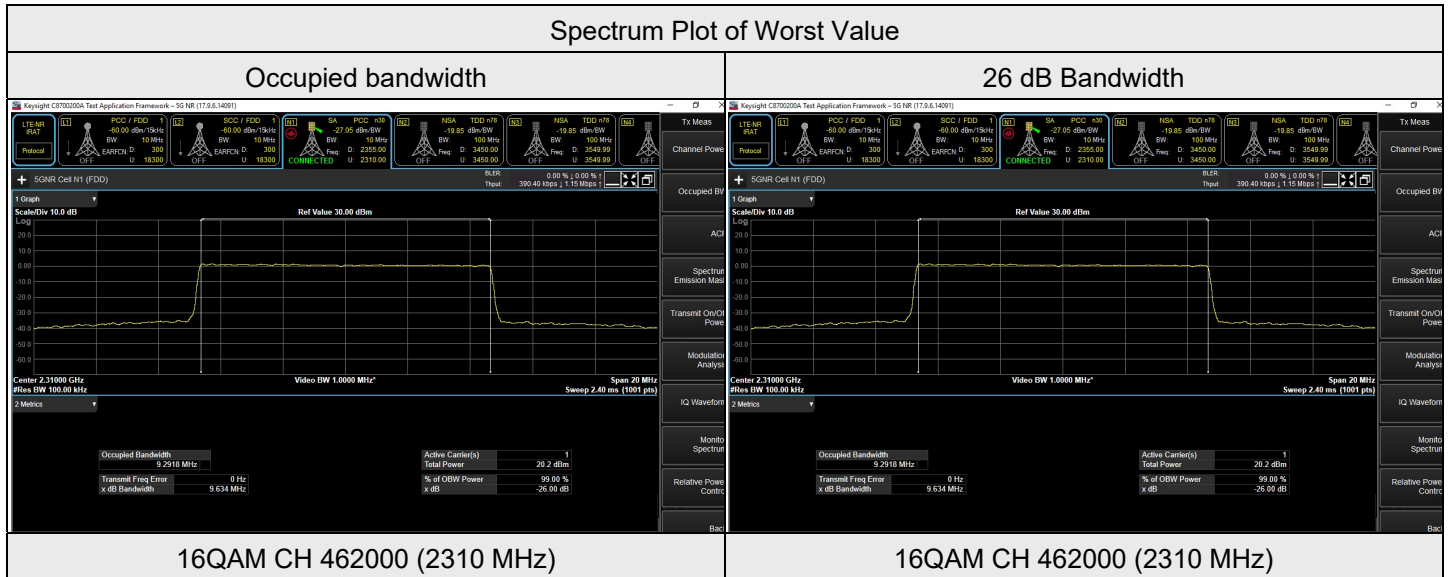

NR n30 SCS 15 kHz, Channel Bandwidth: 10 MHz

NR n30 SCS 15 kHz 10M				
Modulation	Channel	Frequency (MHz)	Occupied Bandwidth (MHz)	26 dB Bandwidth (MHz)
BPSK	462000	2310	9.2487	9.270
QPSK	462000	2310	9.2902	9.620
16QAM	462000	2310	9.2918	9.634
64QAM	462000	2310	9.2885	9.622
256QAM	462000	2310	9.2911	9.619