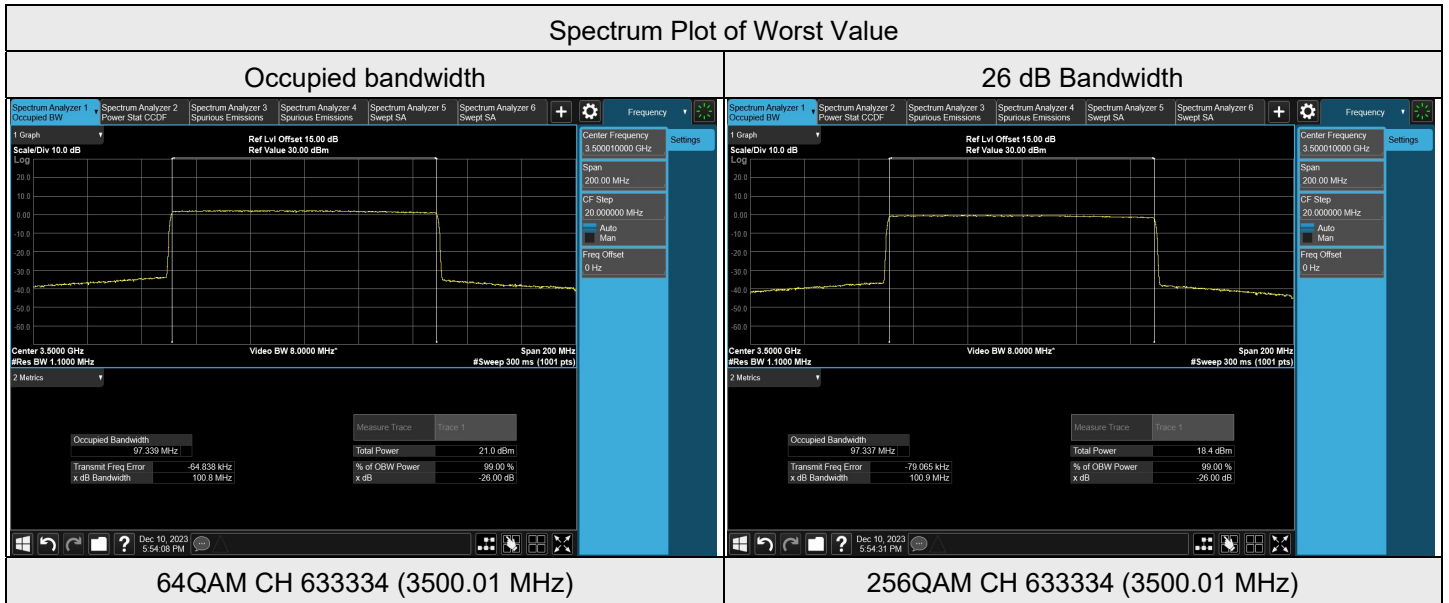

Chain 1

NR n77 SCS 30 kHz (3450-3550 MHz) 100M				
Modulation	Channel	Frequency (MHz)	Occupied Bandwidth (MHz)	26 dB Bandwidth (MHz)
QPSK	633334	3500.01	97.294	100.9
16QAM	633334	3500.01	97.293	100.8
64QAM	633334	3500.01	97.339	100.8
256QAM	633334	3500.01	97.337	100.9