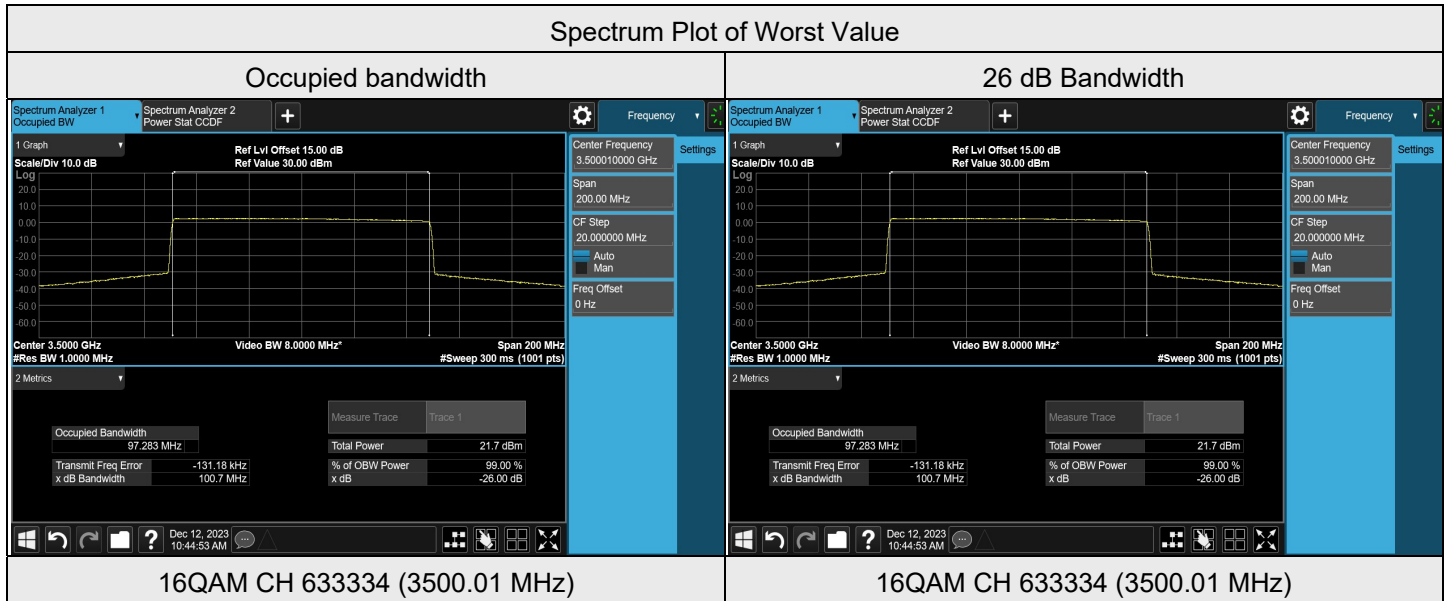

NR n77 (3450-3550 MHz) SCS 30 kHz, Channel Bandwidth: 100 MHz

Chain 0

NR n77 SCS 30 kHz (3450-3550 MHz) 100M				
Modulation	Channel	Frequency (MHz)	Occupied Bandwidth (MHz)	26 dB Bandwidth (MHz)
QPSK	633334	3500.01	97.270	100.7
16QAM	633334	3500.01	97.283	100.7
64QAM	633334	3500.01	97.258	100.6
256QAM	633334	3500.01	97.249	100.6