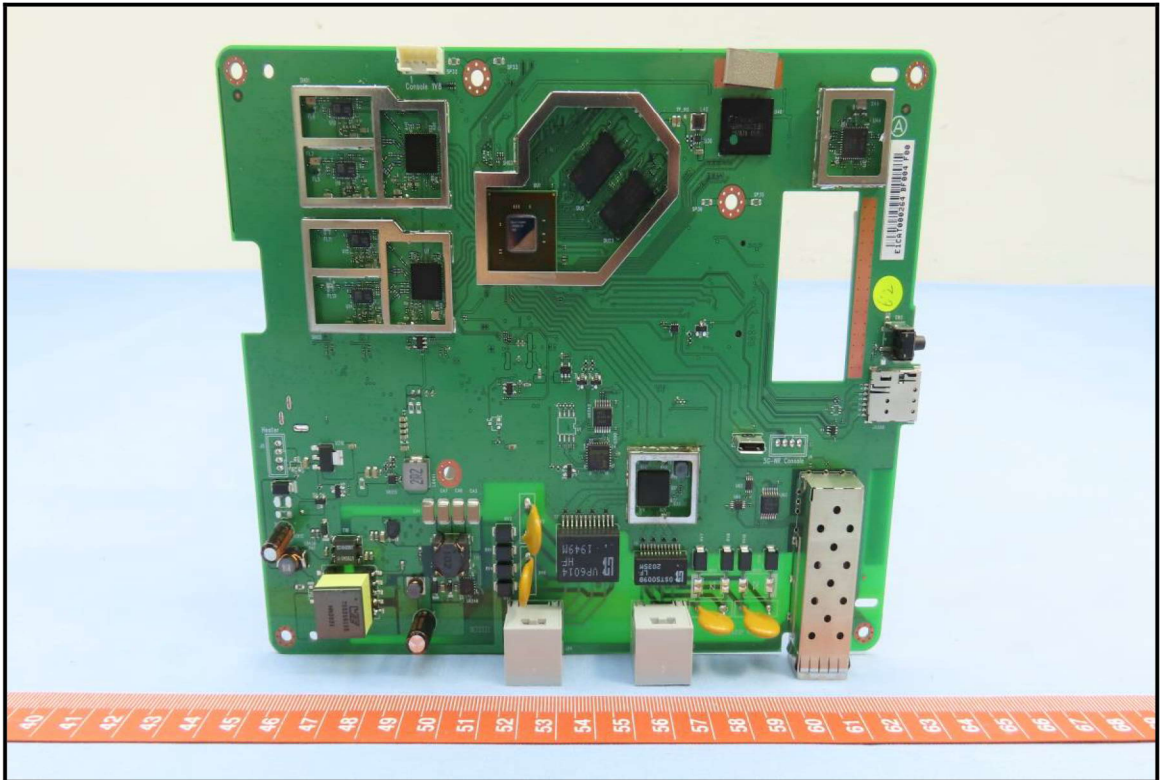

# CONSTRUCTION PHOTOS OF EUT

Brand: ASKEY, Model: EAO2522P-2

BUREAU  
VERITAS