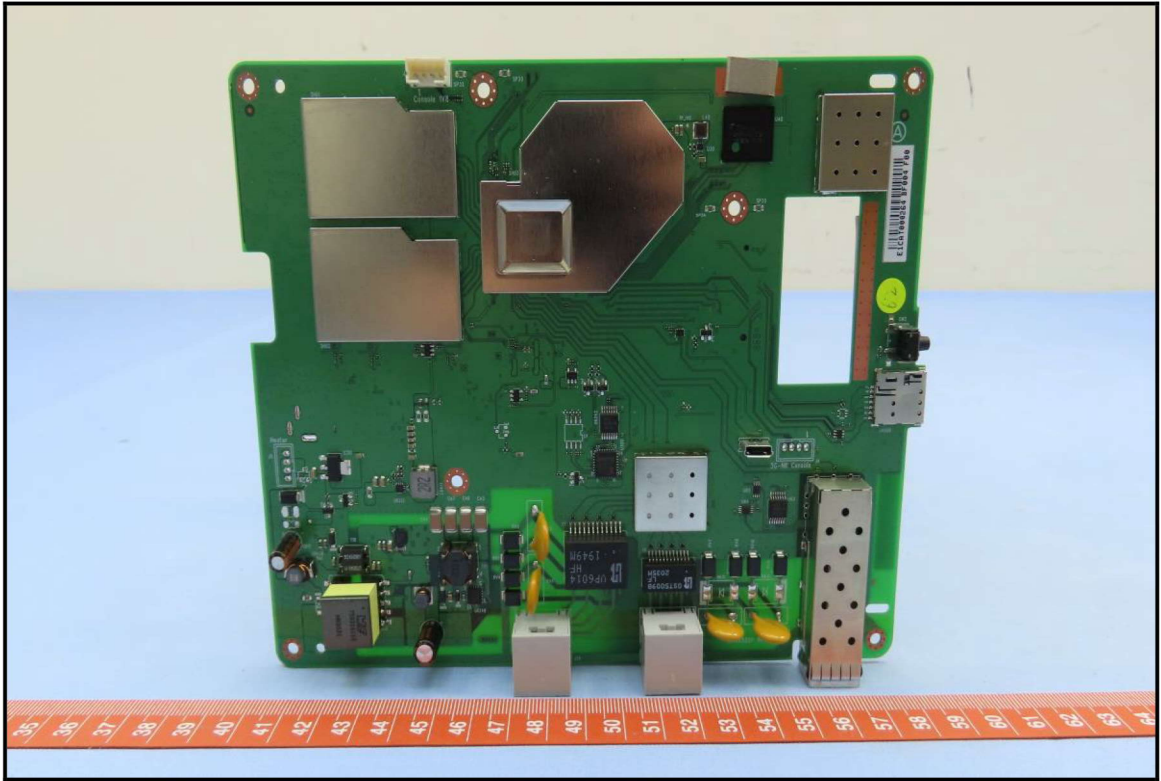

# CONSTRUCTION PHOTOS OF EUT

Brand: ASKEY, Model: EAO2522P-2

BUREAU  
VERITAS