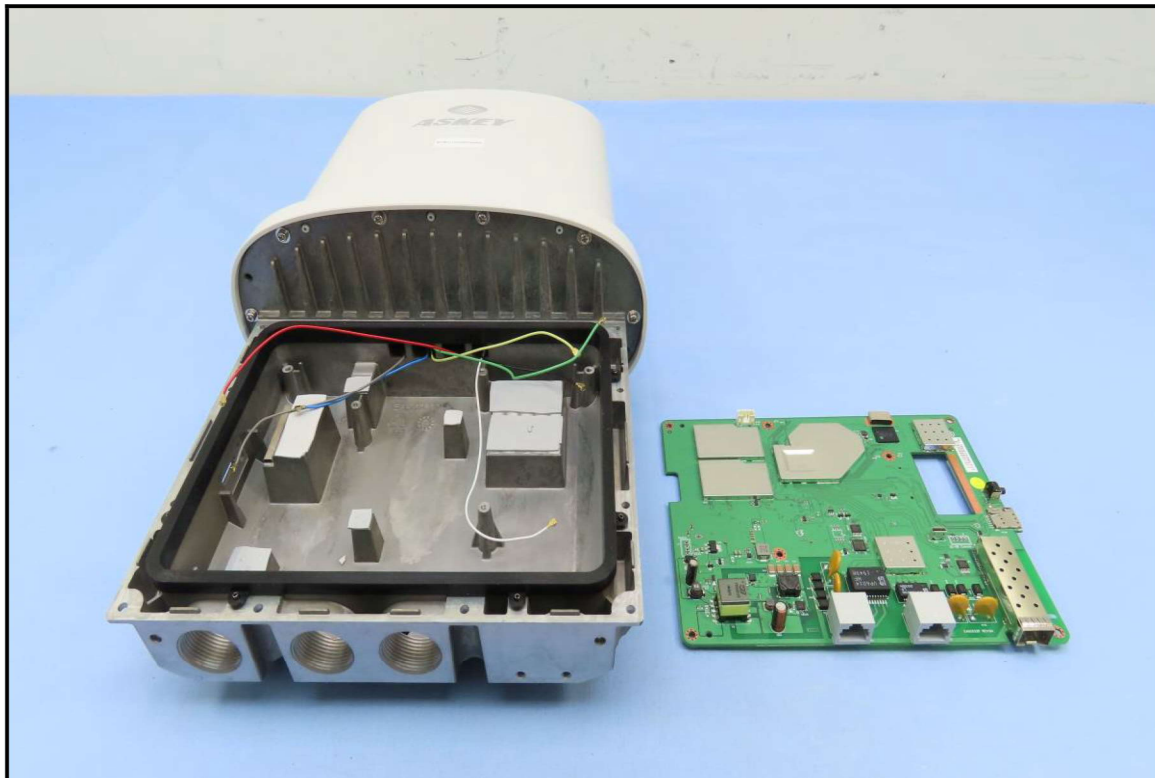

# CONSTRUCTION PHOTOS OF EUT

Brand: ASKEY, Model: EAO2522P-2

BUREAU  
VERITAS