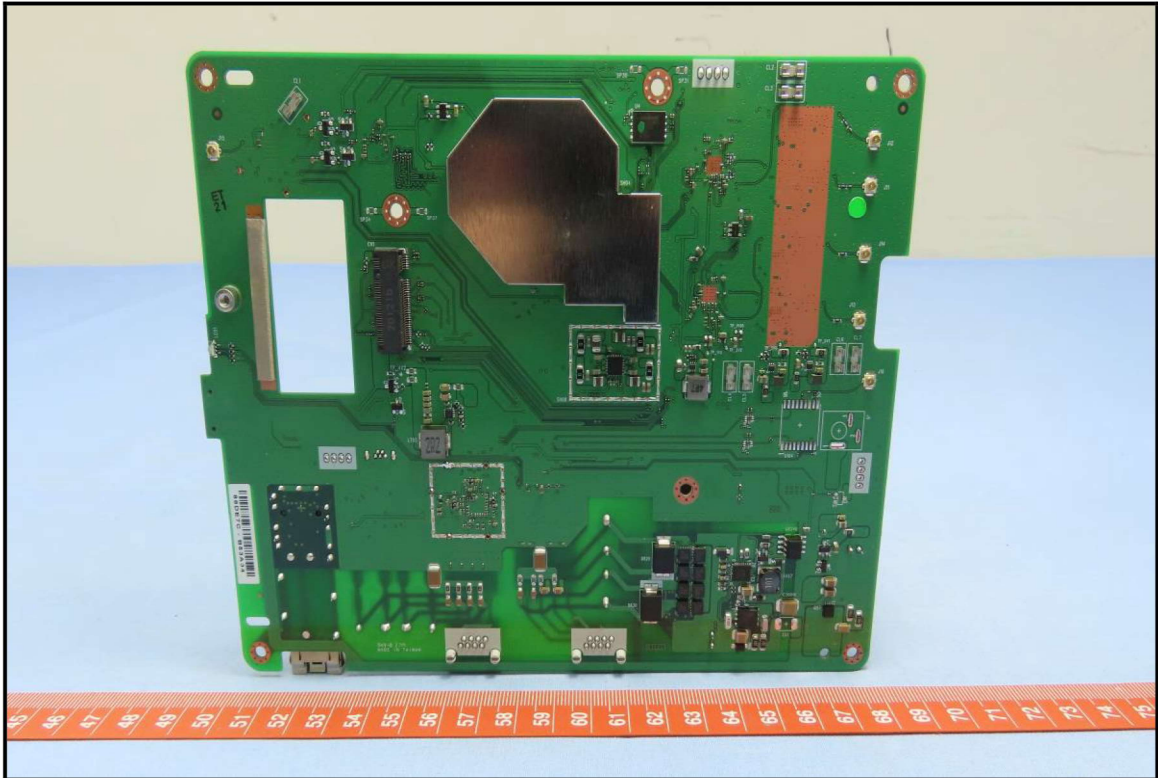

# CONSTRUCTION PHOTOS OF EUT

Brand: ASKEY, Model: EAO2522P-2

BUREAU  
VERITAS