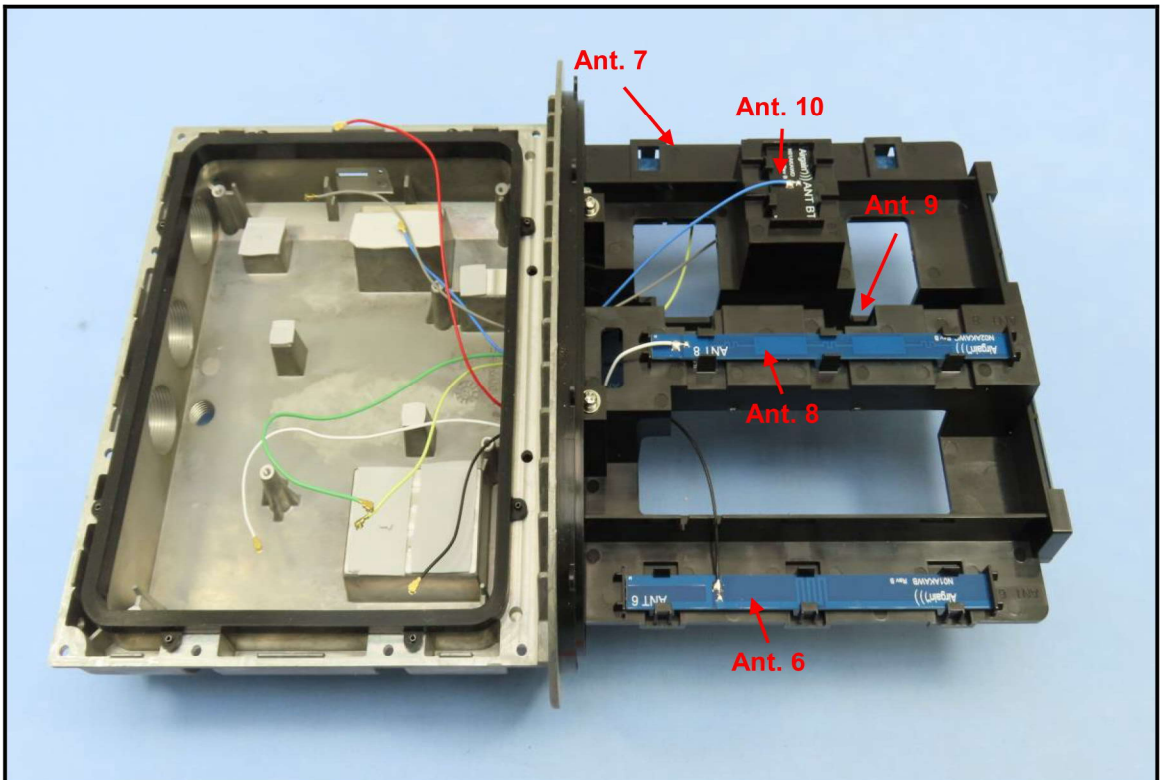

# CONSTRUCTION PHOTOS OF EUT

Brand: ASKEY, Model: EAO2522P-2

BUREAU  
VERITAS