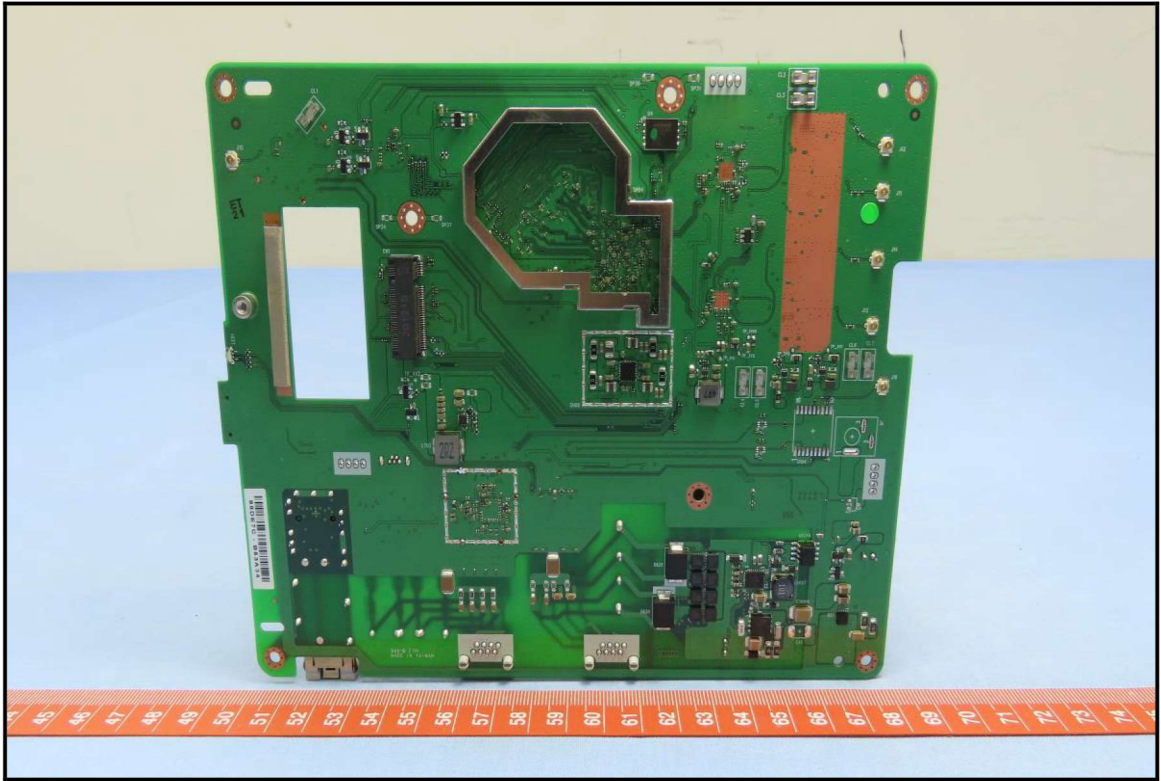

# CONSTRUCTION PHOTOS OF EUT

Brand: ASKEY, Model: EAO2522P-2

BUREAU  
VERITAS