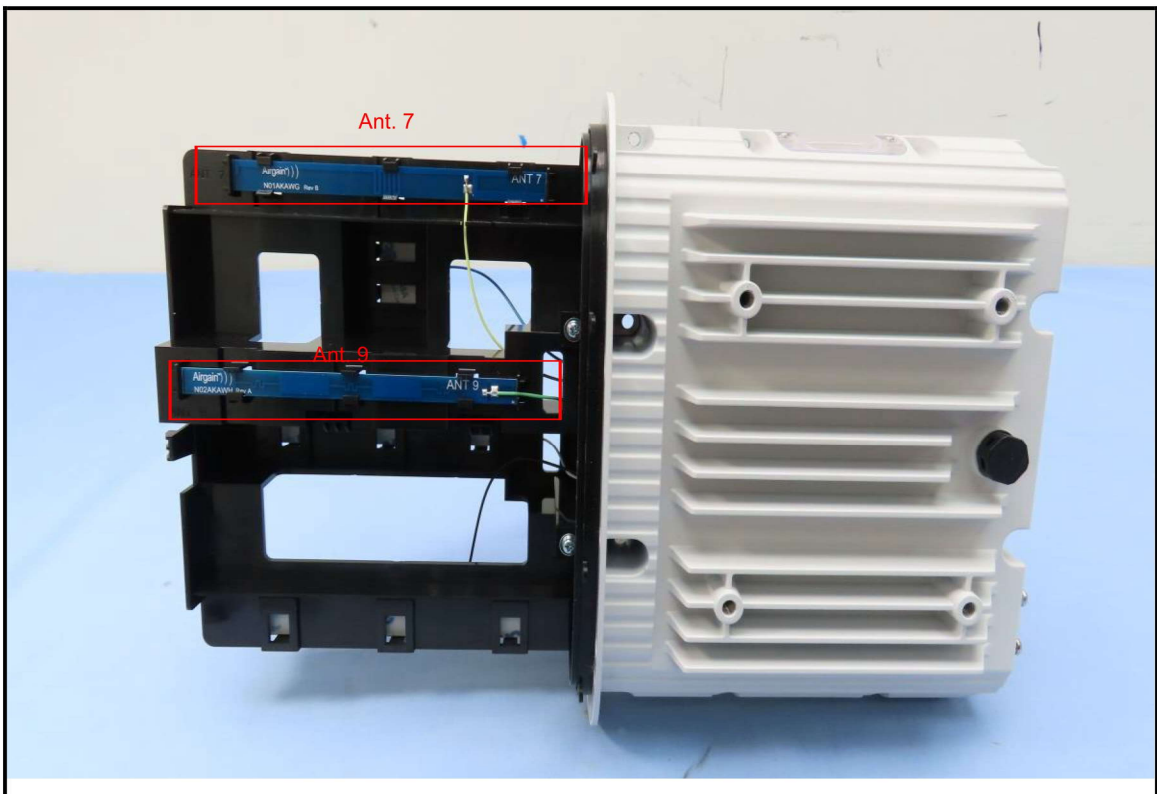

# CONSTRUCTION PHOTOS OF EUT

Brand: ASKEY, Model: EAO2522P-2

BUREAU  
VERITAS