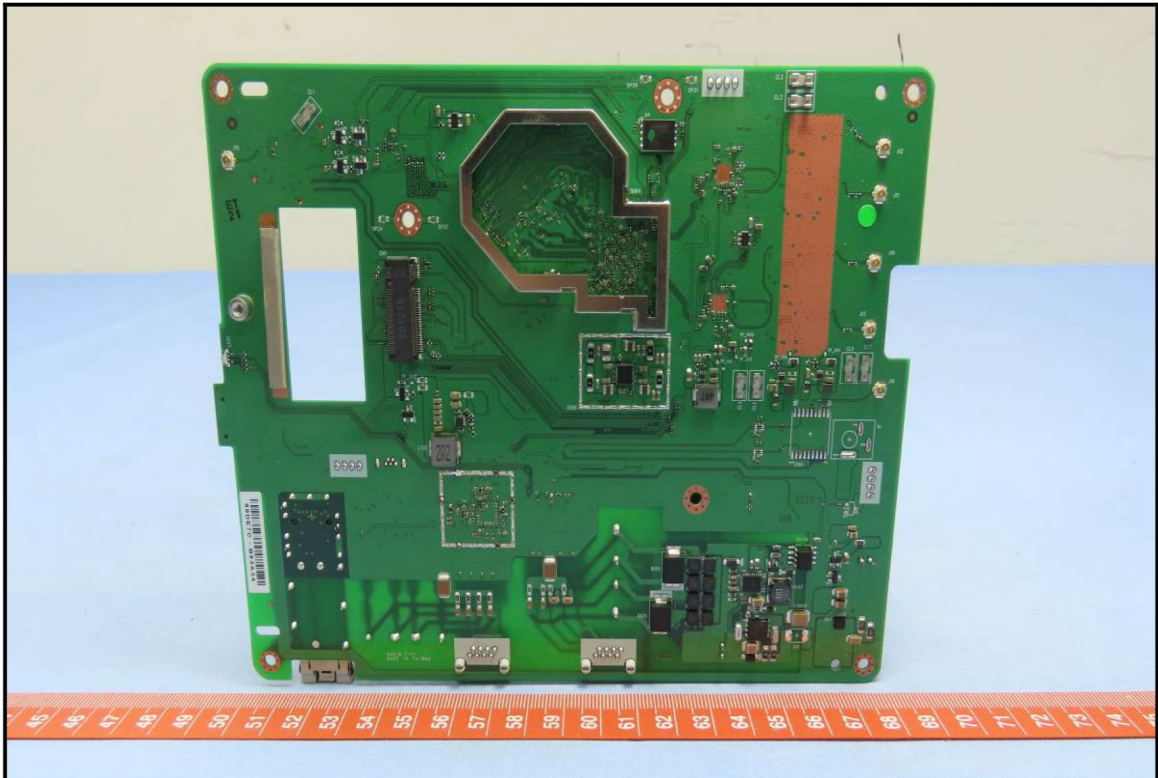

# CONSTRUCTION PHOTOS OF EUT

Brand: ASKEY, Model: EAO2522P-2

BUREAU  
VERITAS