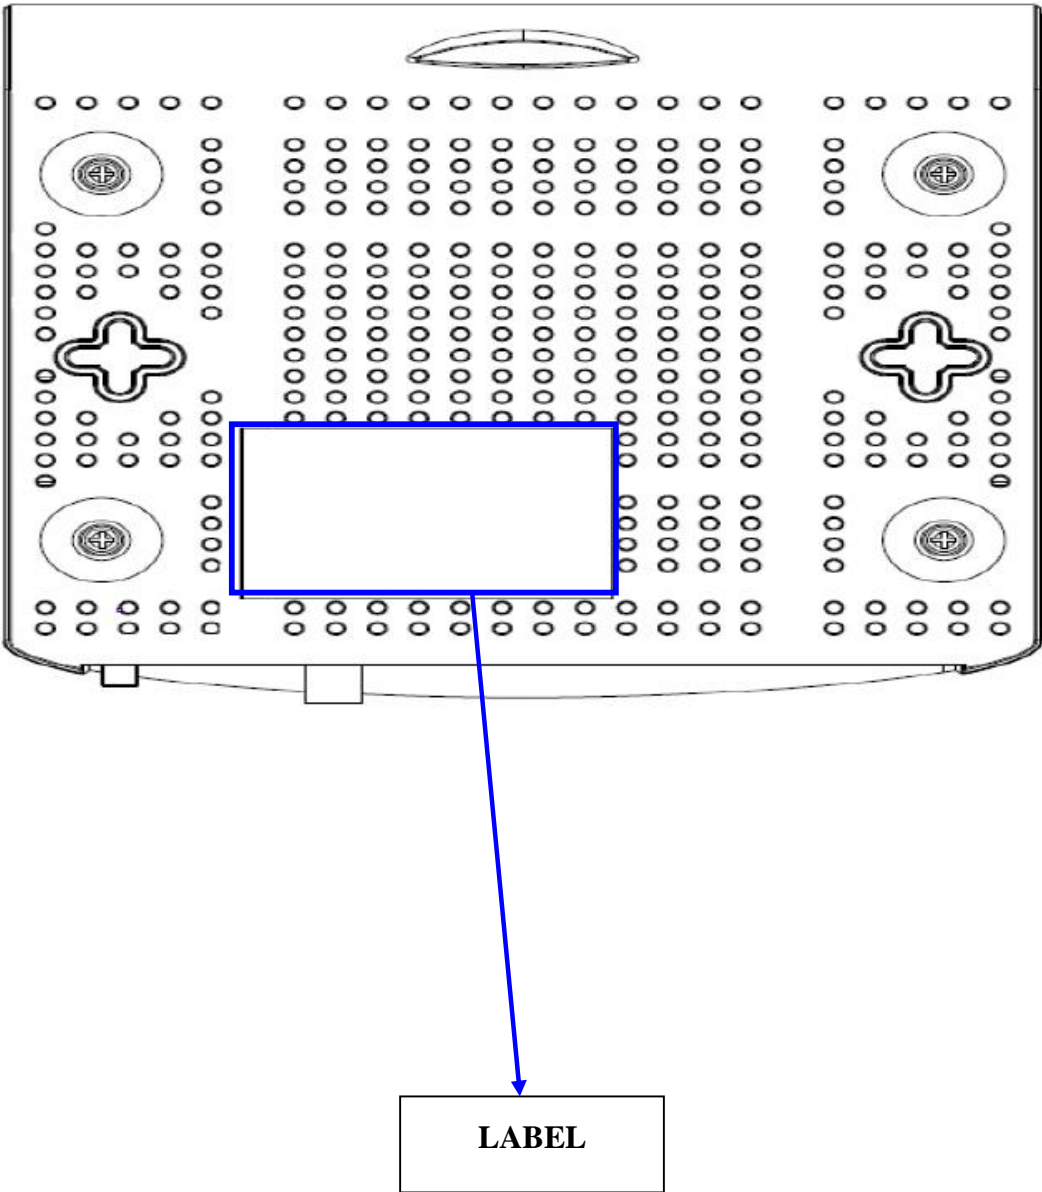

# FCC LABEL LOCATION

The label will be permanently affixed at a conspicuous location on the device.

Back Side -

(Fig.1) FCC ID: H8NDCW775