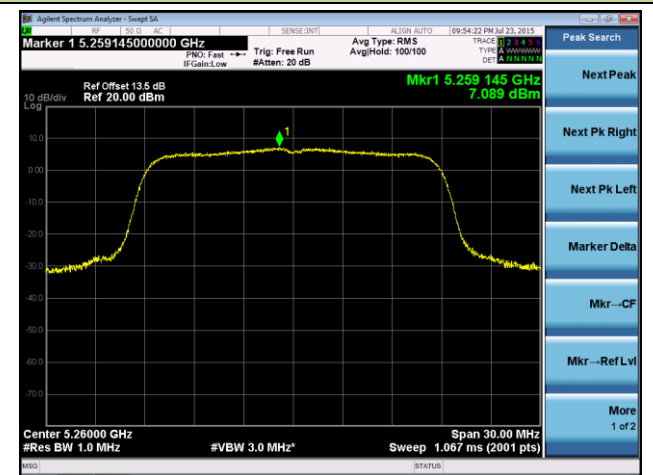

Channel 151 (5755MHz)

Channel 159 (5795MHz)

802.11ac-VHT20 Power Spectral Density - Ant 0 / Ant 0 + 1

Channel 36 (5180MHz)

Channel 44 (5220MHz)

Channel 48 (5240MHz)

Channel 52 (5260MHz)

Channel 60 (5300MHz)

Channel 64 (5320MHz)

Channel 165 (5825MHz)

802.11ac-VHT40 Power Spectral Density - Ant 0 / Ant 0 + 1

Channel 38 (5190MHz)

Channel 46 (5230MHz)

Channel 54 (5270MHz)

Channel 62 (5310MHz)

Channel 102 (5510MHz)