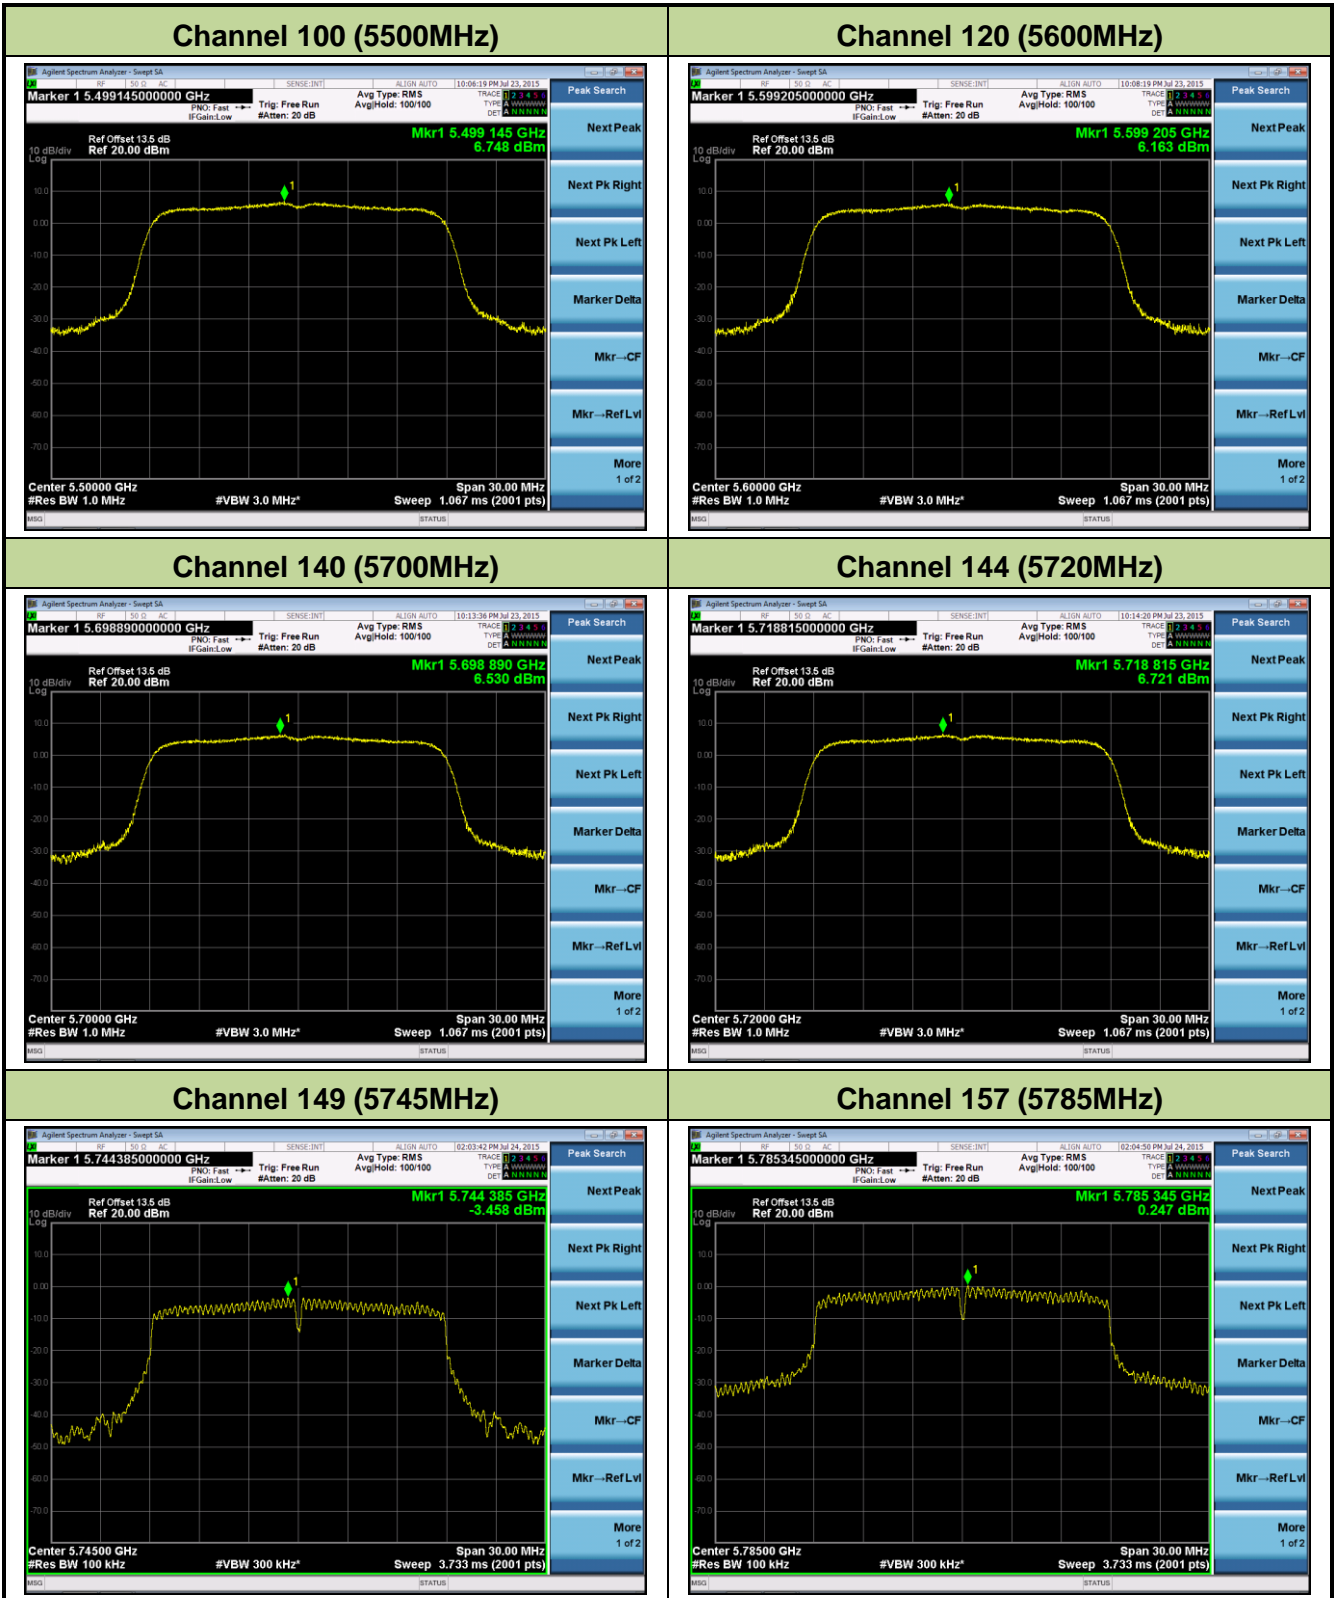

802.11n-HT40 Power Spectral Density - Ant 0 / Ant 0 + 1

Channel 38 (5190MHz)

Channel 46 (5230MHz)

Channel 54 (5270MHz)

Channel 62 (5310MHz)

Channel 102 (5510MHz)

Channel 118 (5590MHz)

Channel 134 (5670MHz)

Channel 151 (5755MHz)

Channel 159 (5795MHz)

802.11ac-VHT20 Power Spectral Density - Ant 0 / Ant 0 + 1

Channel 36 (5180MHz)

Channel 44 (5220MHz)

Channel 48 (5240MHz)

Channel 52 (5260MHz)

Channel 60 (5300MHz)

Channel 64 (5320MHz)

Channel 165 (5825MHz)

802.11ac-VHT40 Power Spectral Density - Ant 0 / Ant 0 + 1

Channel 38 (5190MHz)

Channel 46 (5230MHz)

Channel 54 (5270MHz)

Channel 62 (5310MHz)

Channel 102 (5510MHz)

Channel 118 (5590MHz)

802.11ac-VHT80 Power Spectral Density - Ant 0 / Ant 0 + 1

Channel 42 (5210MHz)

Channel 58 (5290MHz)

Channel 106 (5530MHz)

Channel 122 (5610MHz)

Channel 138 (5690MHz)

Channel 155 (5775MHz)