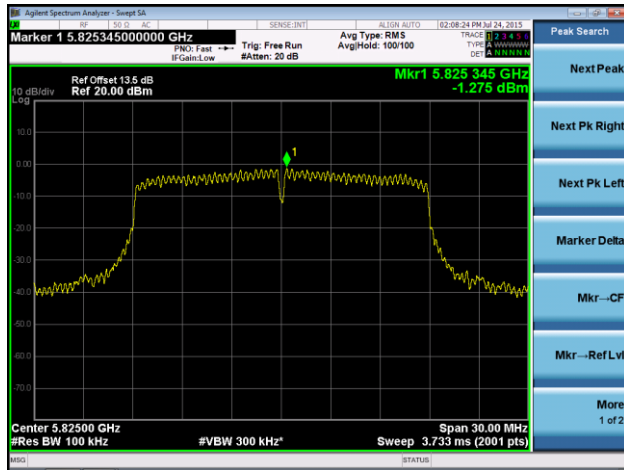

Channel 151 (5755MHz)

Channel 159 (5795MHz)

802.11ac-VHT20 Power Spectral Density - Ant 0 / Ant 0 + 1

Channel 36 (5180MHz)

Channel 44 (5220MHz)

Channel 48 (5240MHz)

Channel 52 (5260MHz)

Channel 60 (5300MHz)

Channel 64 (5320MHz)

Channel 165 (5825MHz)

802.11ac-VHT40 Power Spectral Density - Ant 0 / Ant 0 + 1

Channel 38 (5190MHz)

Channel 46 (5230MHz)

Channel 54 (5270MHz)

Channel 62 (5310MHz)

Channel 102 (5510MHz)