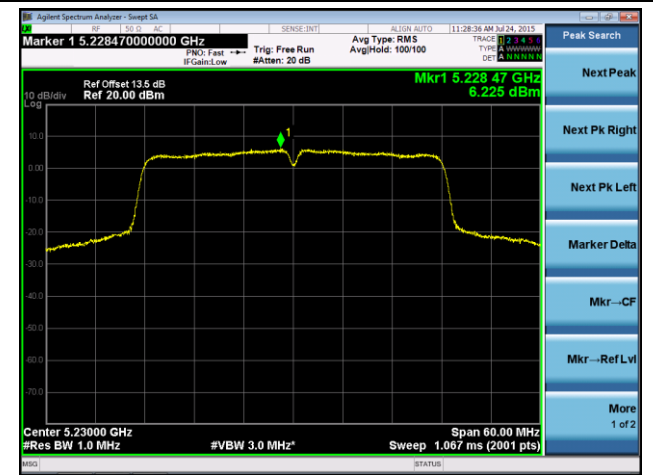

Channel 48 (5240MHz)

Channel 52 (5260MHz)

Channel 60 (5300MHz)

Channel 64 (5320MHz)

802.11n-HT40 Power Spectral Density - Ant 1 / Ant 0 + 1

Channel 38 (5190MHz)

Channel 46 (5230MHz)

Channel 54 (5270MHz)