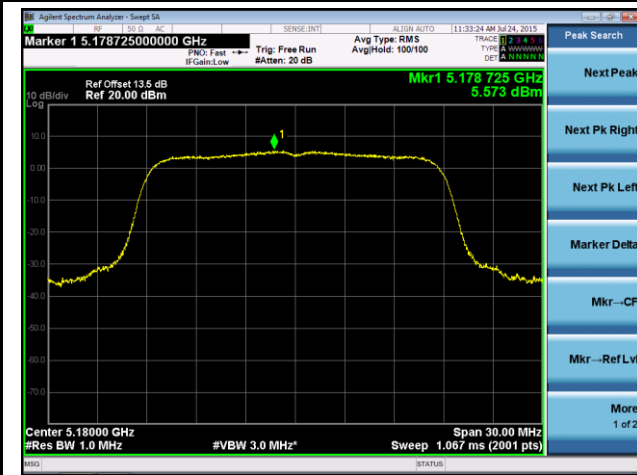

Channel 151 (5755MHz)

Channel 159 (5795MHz)

802.11ac-VHT20 Power Spectral Density - Ant 0 / Ant 0 + 1

Channel 36 (5180MHz)

Channel 44 (5220MHz)

Channel 48 (5240MHz)

Channel 52 (5260MHz)

Channel 60 (5300MHz)

Channel 64 (5320MHz)

Channel 165 (5825MHz)

802.11ac-VHT40 Power Spectral Density - Ant 0 / Ant 0 + 1

Channel 38 (5190MHz)

Channel 46 (5230MHz)

Channel 54 (5270MHz)

Channel 62 (5310MHz)

Channel 102 (5510MHz)