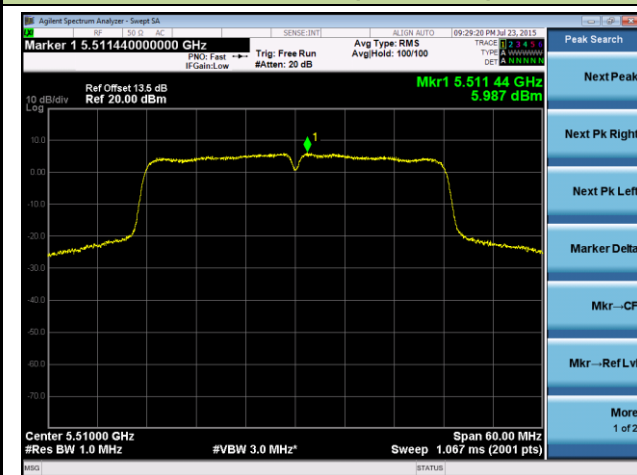

Channel 102 (5510MHz)