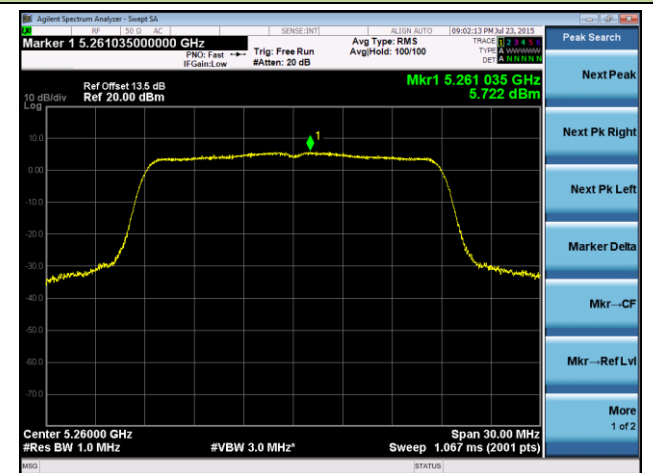

Channel 52 (5260MHz)