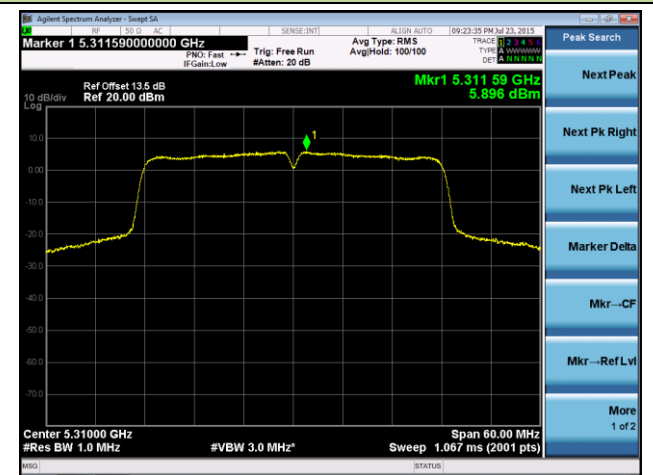

Channel 62 (5310MHz)