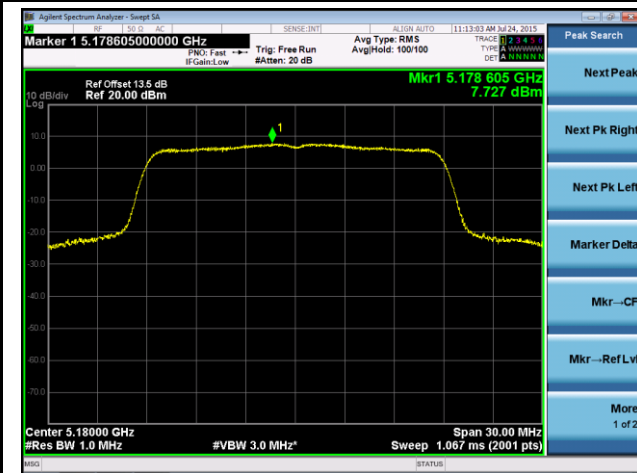

802.11n-HT20 Power Spectral Density - Ant 1 / Ant 0 + 1

Channel 36 (5180MHz)