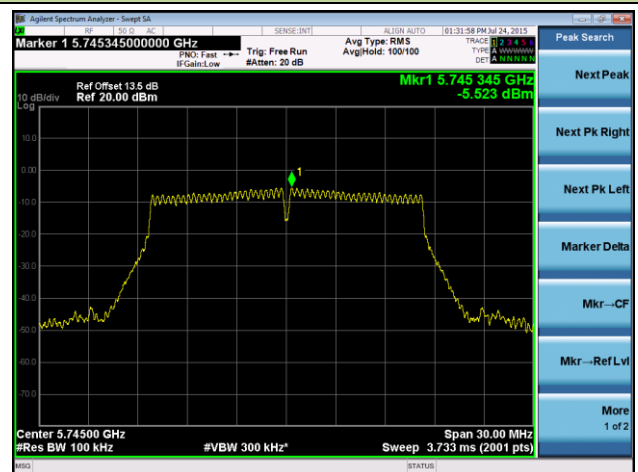

Channel 149 (5745MHz)