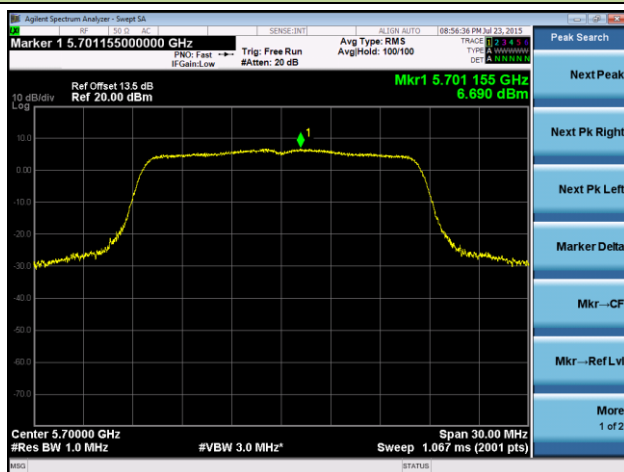

Channel 140 (5700MHz)