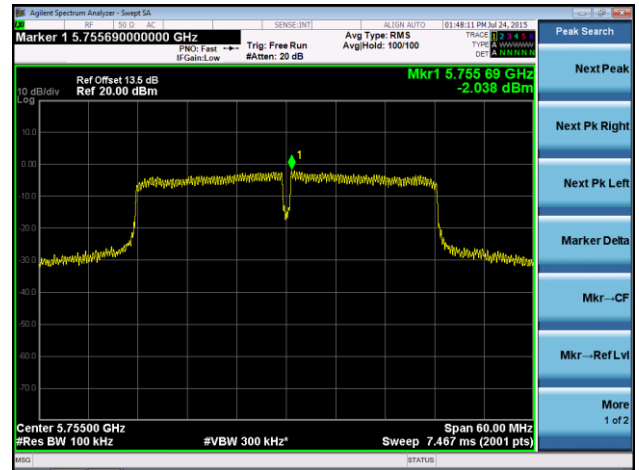

Channel 151 (5755MHz)

Channel 159 (5795MHz)

802.11ac-VHT20 Power Spectral Density - Ant 0 / Ant 0 + 1

Channel 36 (5180MHz)

Channel 44 (5220MHz)

Channel 48 (5240MHz)

Channel 52 (5260MHz)

Channel 60 (5300MHz)