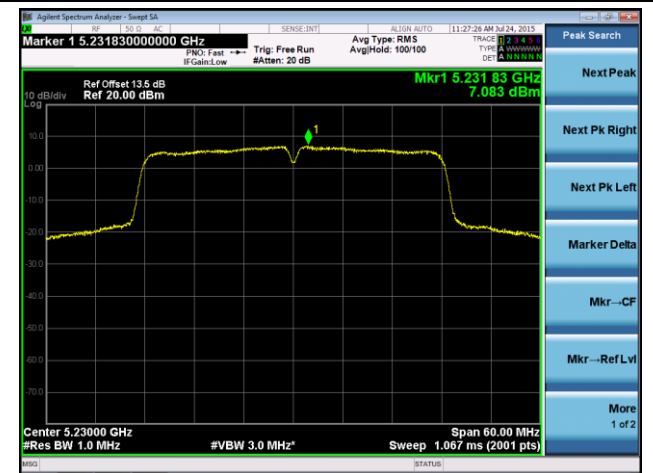

802.11n-HT40 Power Spectral Density - Ant 0 / Ant 0 + 1

Channel 38 (5190MHz)

Channel 46 (5230MHz)

Channel 54 (5270MHz)

Channel 62 (5310MHz)

Channel 102 (5510MHz)

Channel 118 (5590MHz)

Channel 134 (5670MHz)

Channel 151 (5755MHz)

Channel 159 (5795MHz)

802.11ac-VHT20 Power Spectral Density - Ant 0 / Ant 0 + 1

Channel 36 (5180MHz)

Channel 44 (5220MHz)

Channel 48 (5240MHz)

Channel 52 (5260MHz)

Channel 60 (5300MHz)