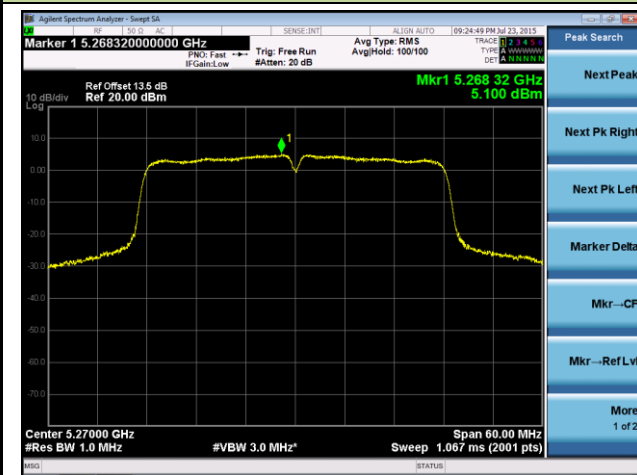

Channel 48 (5240MHz)

Channel 52 (5260MHz)

Channel 60 (5300MHz)

Channel 64 (5320MHz)

802.11n-HT40 Power Spectral Density - Ant 1 / Ant 0 + 1

Channel 38 (5190MHz)

Channel 46 (5230MHz)

Channel 54 (5270MHz)