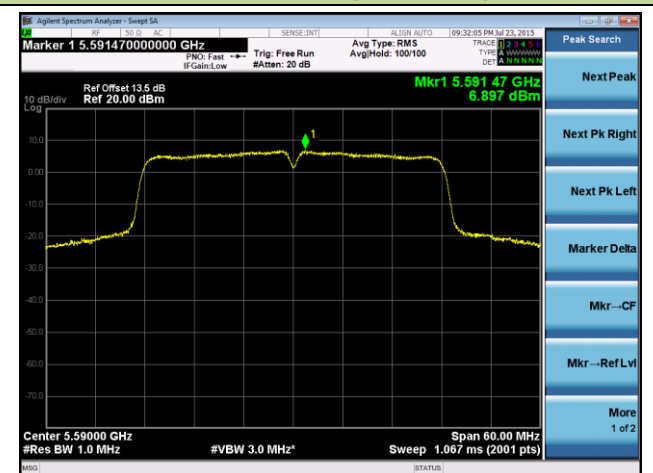

802.11n-HT40 Power Spectral Density - Ant 0 / Ant 0 + 1

Channel 38 (5190MHz)

Channel 46 (5230MHz)

Channel 54 (5270MHz)

Channel 62 (5310MHz)

Channel 102 (5510MHz)

Channel 118 (5590MHz)

Channel 134 (5670MHz)

Channel 151 (5755MHz)

Channel 159 (5795MHz)

802.11ac-VHT20 Power Spectral Density - Ant 0 / Ant 0 + 1

Channel 36 (5180MHz)

Channel 44 (5220MHz)

Channel 48 (5240MHz)

Channel 52 (5260MHz)

Channel 60 (5300MHz)