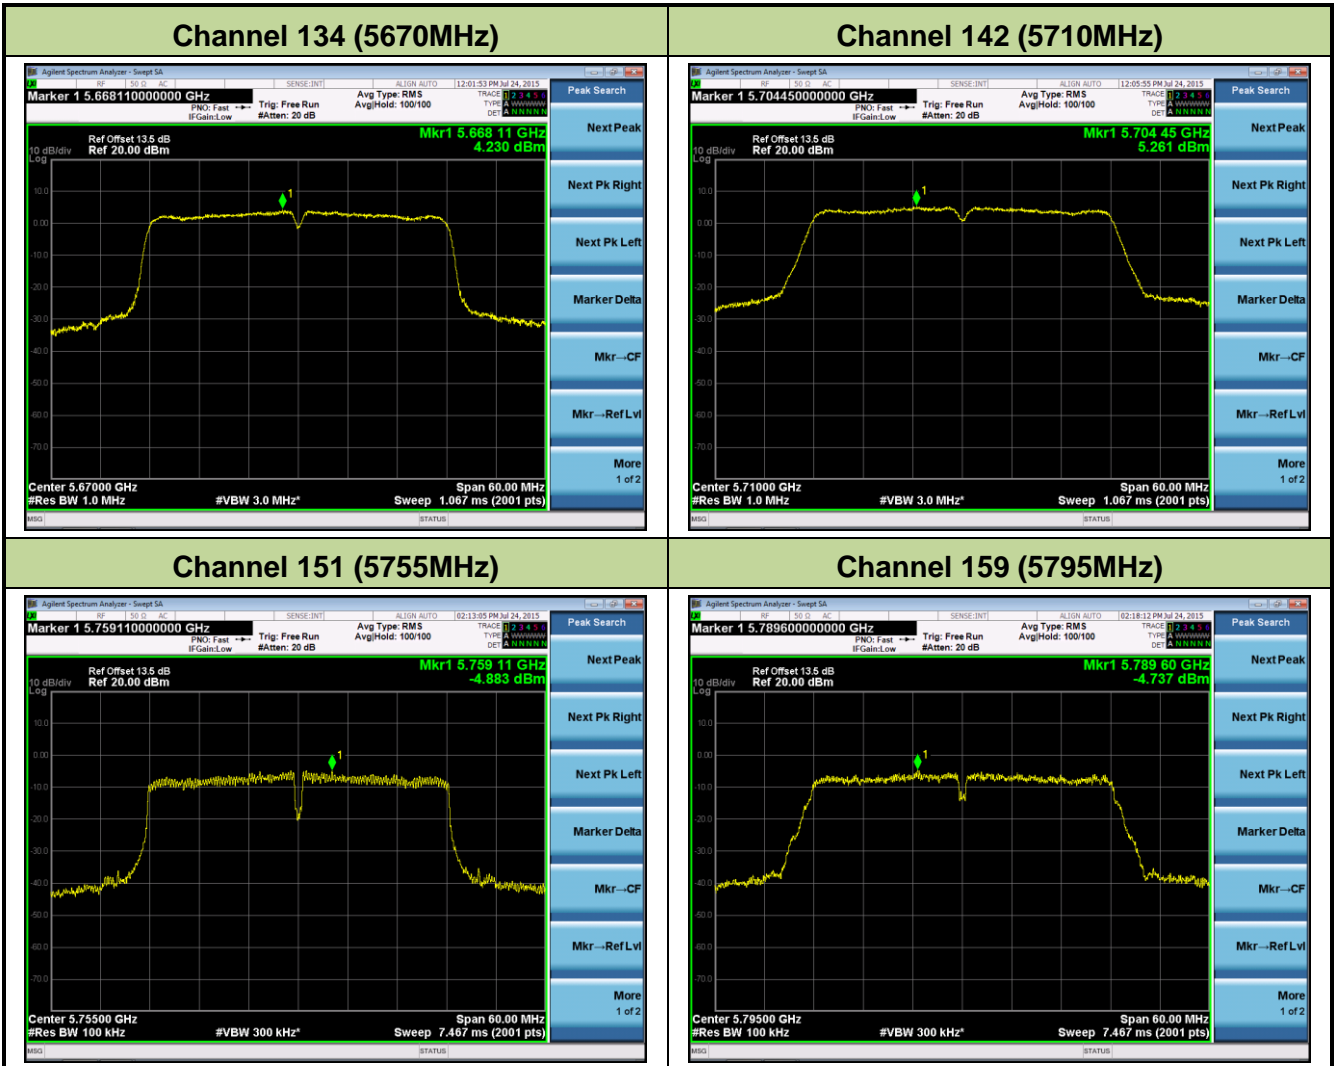

Channel 151 (5755MHz)

Channel 159 (5795MHz)

802.11ac-VHT20 Power Spectral Density - Ant 0 / Ant 0 + 1

Channel 36 (5180MHz)

Channel 44 (5220MHz)

Channel 48 (5240MHz)

Channel 52 (5260MHz)

Channel 60 (5300MHz)

Channel 64 (5320MHz)

Channel 165 (5825MHz)

802.11ac-VHT40 Power Spectral Density - Ant 0 / Ant 0 + 1

Channel 38 (5190MHz)

Channel 46 (5230MHz)

Channel 54 (5270MHz)

Channel 62 (5310MHz)

Channel 102 (5510MHz)

Channel 118 (5590MHz)

802.11ac-VHT80 Power Spectral Density - Ant 0 / Ant 0 + 1

Channel 42 (5210MHz)

Channel 58 (5290MHz)

Channel 106 (5530MHz)

Channel 122 (5610MHz)

Channel 138 (5690MHz)

Channel 155 (5775MHz)