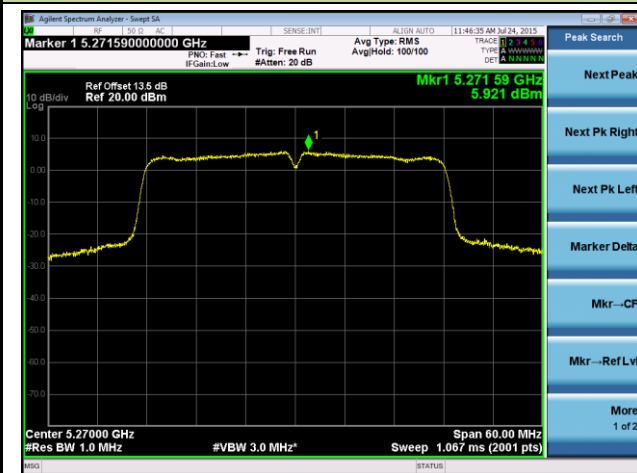

Channel 64 (5320MHz)

Channel 165 (5825MHz)

802.11ac-VHT40 Power Spectral Density - Ant 0 / Ant 0 + 1

Channel 38 (5190MHz)

Channel 46 (5230MHz)

Channel 54 (5270MHz)

Channel 62 (5310MHz)

Channel 102 (5510MHz)

Channel 118 (5590MHz)

802.11ac-VHT80 Power Spectral Density - Ant 0 / Ant 0 + 1

Channel 42 (5210MHz)

Channel 58 (5290MHz)

Channel 106 (5530MHz)

Channel 122 (5610MHz)

Channel 138 (5690MHz)

Channel 155 (5775MHz)