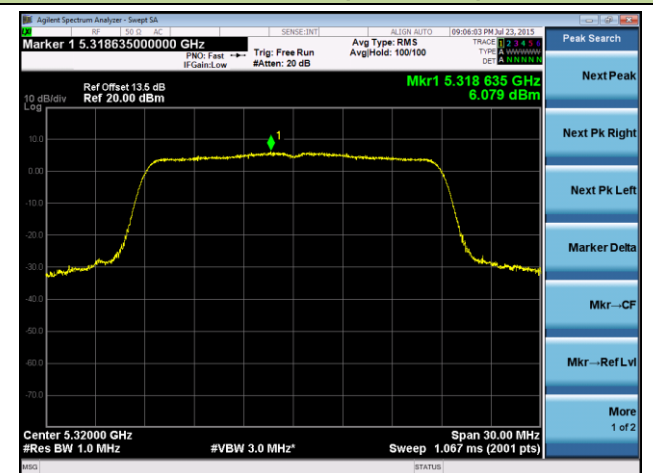

Channel 64 (5320MHz)