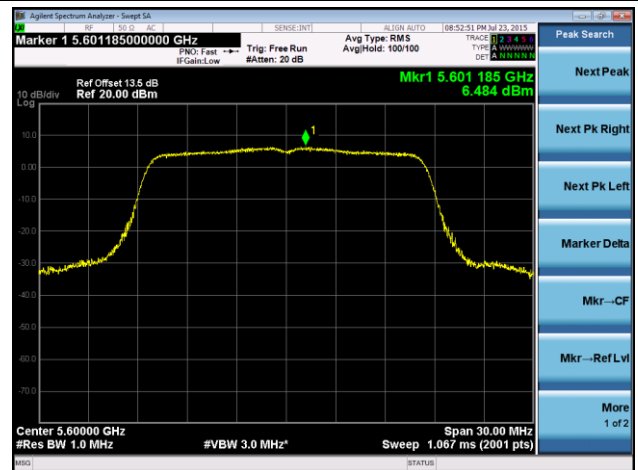

Channel 120 (5600MHz)