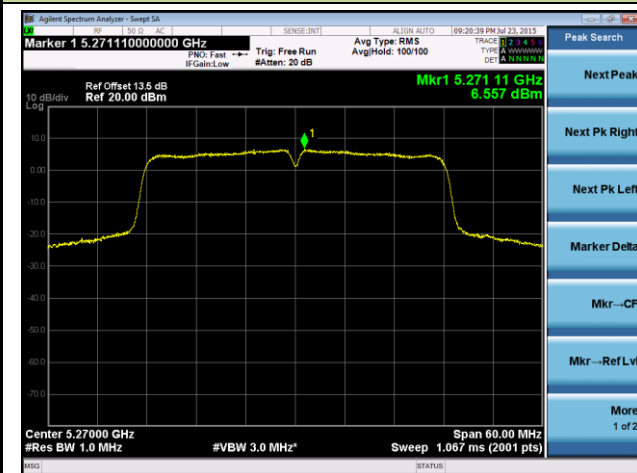

802.11n-HT40 Power Spectral Density - Ant 0 / Ant 0 + 1

Channel 38 (5190MHz)

Channel 46 (5230MHz)

Channel 54 (5270MHz)

Channel 62 (5310MHz)

Channel 102 (5510MHz)

Channel 118 (5590MHz)

Channel 134 (5670MHz)

Channel 151 (5755MHz)

Channel 159 (5795MHz)

802.11ac-VHT20 Power Spectral Density - Ant 0 / Ant 0 + 1

Channel 36 (5180MHz)

Channel 44 (5220MHz)

Channel 48 (5240MHz)

Channel 52 (5260MHz)

Channel 60 (5300MHz)