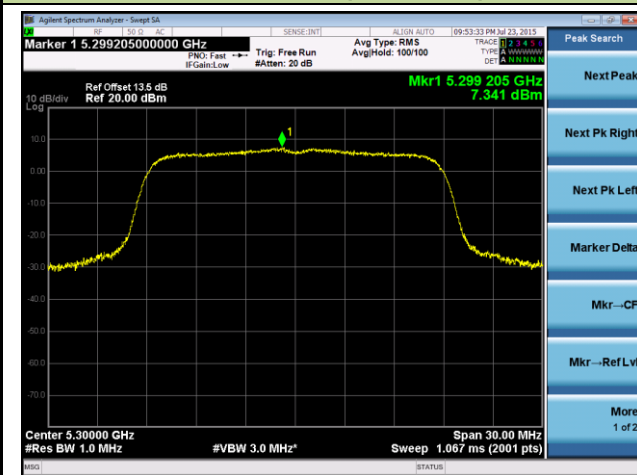

Channel 151 (5755MHz)

Channel 159 (5795MHz)

802.11ac-VHT20 Power Spectral Density - Ant 0 / Ant 0 + 1

Channel 36 (5180MHz)

Channel 44 (5220MHz)

Channel 48 (5240MHz)

Channel 52 (5260MHz)

Channel 60 (5300MHz)

Channel 64 (5320MHz)

Channel 165 (5825MHz)

802.11ac-VHT40 Power Spectral Density - Ant 0 / Ant 0 + 1

Channel 38 (5190MHz)

Channel 46 (5230MHz)

Channel 54 (5270MHz)

Channel 62 (5310MHz)

Channel 102 (5510MHz)