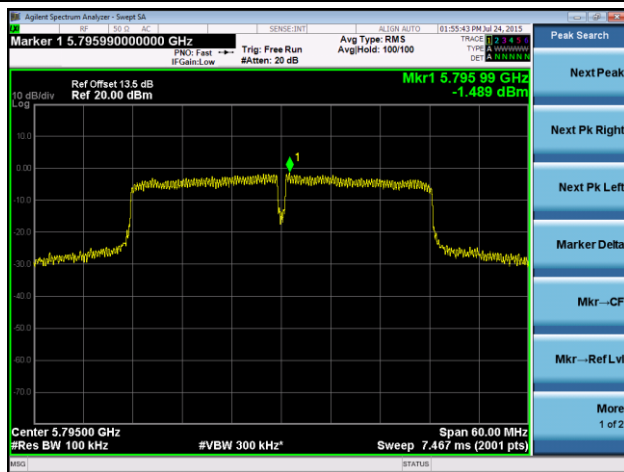

Channel 151 (5755MHz)

Channel 159 (5795MHz)

802.11ac-VHT20 Power Spectral Density - Ant 0 / Ant 0 + 1

Channel 36 (5180MHz)

Channel 44 (5220MHz)

Channel 48 (5240MHz)

Channel 52 (5260MHz)

Channel 60 (5300MHz)