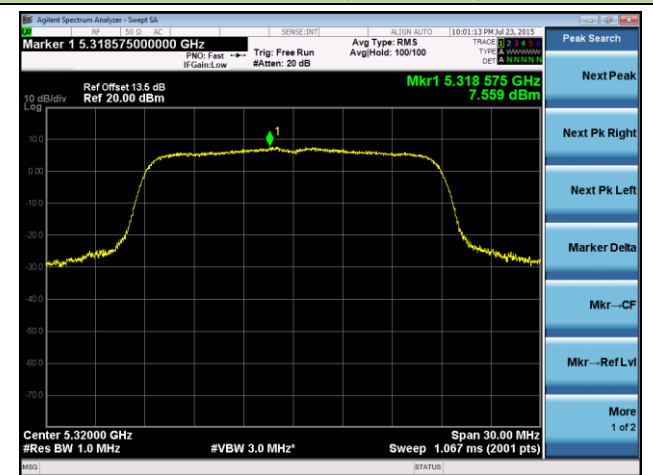

Channel 151 (5755MHz)

Channel 159 (5795MHz)

802.11ac-VHT20 Power Spectral Density - Ant 0 / Ant 0 + 1

Channel 36 (5180MHz)

Channel 44 (5220MHz)

Channel 48 (5240MHz)

Channel 52 (5260MHz)

Channel 60 (5300MHz)

Channel 64 (5320MHz)

Channel 165 (5825MHz)

802.11ac-VHT40 Power Spectral Density - Ant 0 / Ant 0 + 1

Channel 38 (5190MHz)

Channel 46 (5230MHz)

Channel 54 (5270MHz)

Channel 62 (5310MHz)

Channel 102 (5510MHz)