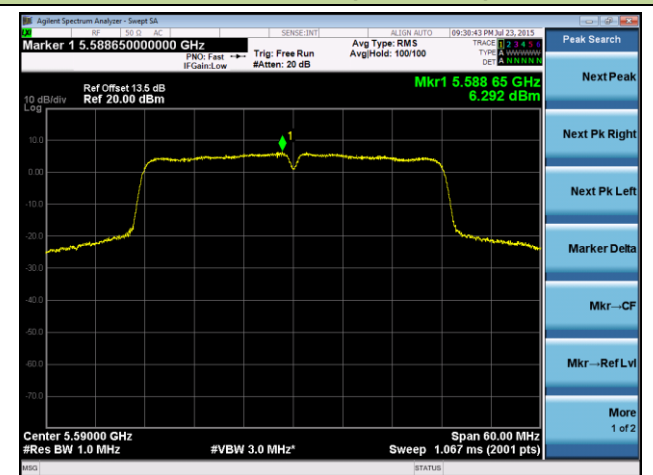

Channel 48 (5240MHz)

Channel 52 (5260MHz)

Channel 60 (5300MHz)

Channel 64 (5320MHz)

802.11n-HT40 Power Spectral Density - Ant 1 / Ant 0 + 1

Channel 38 (5190MHz)

Channel 46 (5230MHz)

Channel 54 (5270MHz)

Channel 62 (5310MHz)

Channel 102 (5510MHz)

Channel 118 (5590MHz)

Channel 134 (5670MHz)

Channel 151 (5755MHz)

Channel 159 (5795MHz)