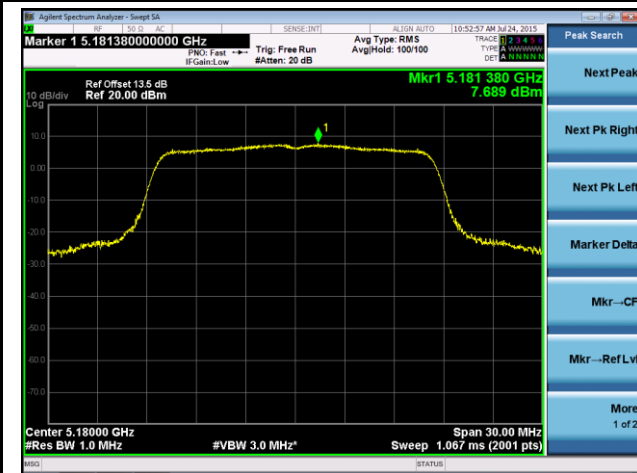

802.11a Power Spectral Density - Ant 1 / Ant 0 + 1

Channel 36 (5180MHz)