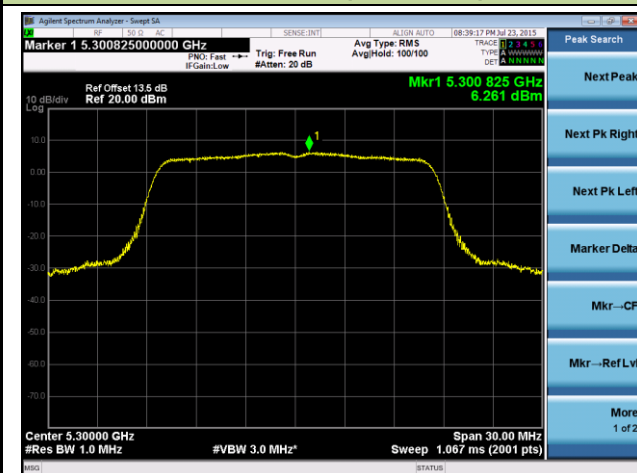

802.11a Power Spectral Density - Ant 1 / Ant 0 + 1

Channel 36 (5180MHz)

Channel 44 (5220MHz)

Channel 48 (5240MHz)

Channel 52 (5260MHz)

Channel 60 (5300MHz)

Channel 64 (5320MHz)

Channel 100 (5500MHz)