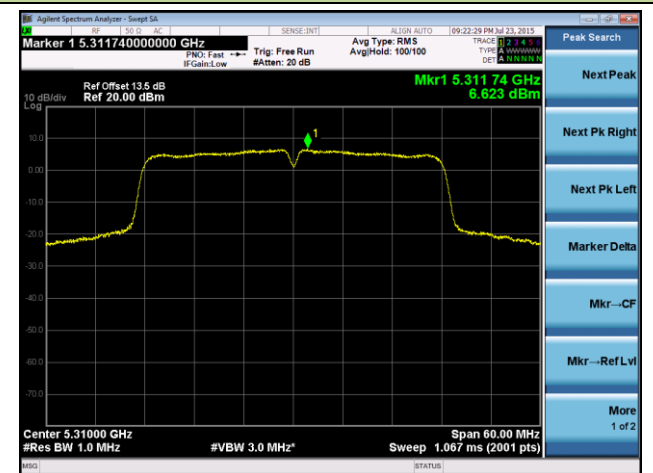

802.11n-HT40 Power Spectral Density - Ant 0 / Ant 0 + 1

Channel 38 (5190MHz)

Channel 46 (5230MHz)

Channel 54 (5270MHz)

Channel 62 (5310MHz)

Channel 102 (5510MHz)

Channel 118 (5590MHz)

Channel 134 (5670MHz)

Channel 151 (5755MHz)

Channel 159 (5795MHz)

802.11ac-VHT20 Power Spectral Density - Ant 0 / Ant 0 + 1

Channel 36 (5180MHz)

Channel 44 (5220MHz)

Channel 48 (5240MHz)

Channel 52 (5260MHz)

Channel 60 (5300MHz)