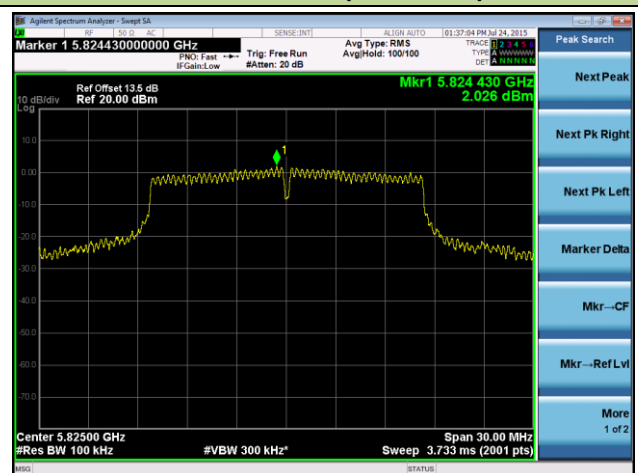

Channel 165 (5825MHz)