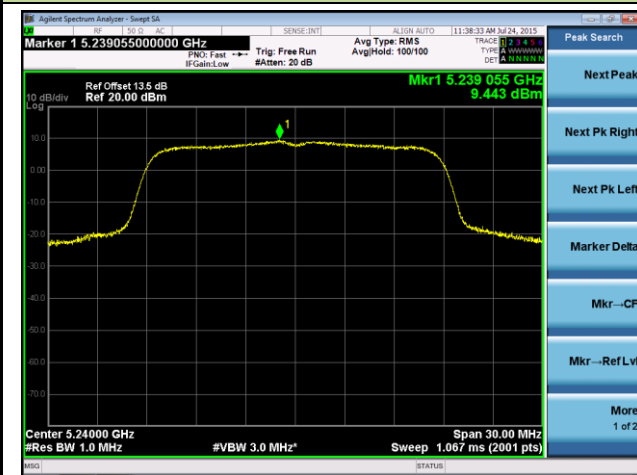

Channel 151 (5755MHz)

Channel 159 (5795MHz)

802.11ac-VHT20 Power Spectral Density - Ant 0 / Ant 0 + 1

Channel 36 (5180MHz)

Channel 44 (5220MHz)

Channel 48 (5240MHz)

Channel 52 (5260MHz)

Channel 60 (5300MHz)

Channel 64 (5320MHz)

Channel 165 (5825MHz)

802.11ac-VHT40 Power Spectral Density - Ant 0 / Ant 0 + 1

Channel 38 (5190MHz)

Channel 46 (5230MHz)

Channel 54 (5270MHz)

Channel 62 (5310MHz)

Channel 102 (5510MHz)