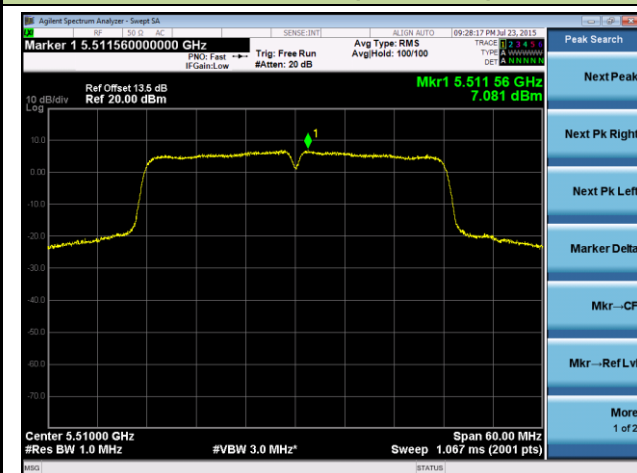

802.11n-HT40 Power Spectral Density - Ant 0 / Ant 0 + 1

Channel 38 (5190MHz)

Channel 46 (5230MHz)

Channel 54 (5270MHz)

Channel 62 (5310MHz)

Channel 102 (5510MHz)

Channel 118 (5590MHz)

Channel 134 (5670MHz)

Channel 151 (5755MHz)

Channel 159 (5795MHz)

802.11ac-VHT20 Power Spectral Density - Ant 0 / Ant 0 + 1

Channel 36 (5180MHz)

Channel 44 (5220MHz)

Channel 48 (5240MHz)

Channel 52 (5260MHz)

Channel 60 (5300MHz)