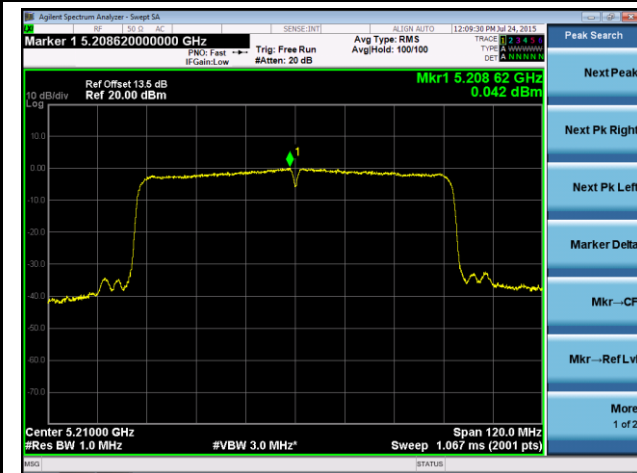

Channel 64 (5320MHz)

Channel 165 (5825MHz)

802.11ac-VHT40 Power Spectral Density - Ant 0 / Ant 0 + 1

Channel 38 (5190MHz)

Channel 46 (5230MHz)

Channel 54 (5270MHz)

Channel 62 (5310MHz)

Channel 102 (5510MHz)

Channel 118 (5590MHz)

802.11ac-VHT80 Power Spectral Density - Ant 0 / Ant 0 + 1

Channel 42 (5210MHz)

Channel 58 (5290MHz)

Channel 106 (5530MHz)

Channel 122 (5610MHz)

Channel 138 (5690MHz)

Channel 155 (5775MHz)