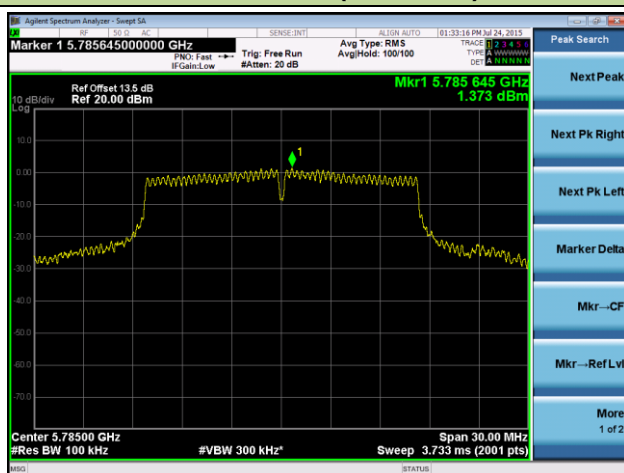

Channel 157 (5785MHz)