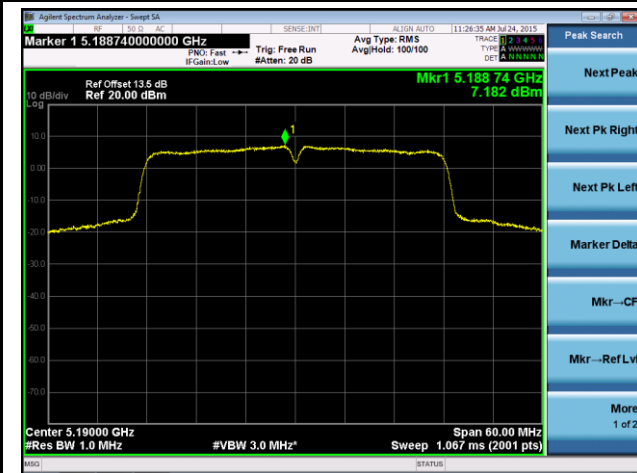

802.11n-HT40 Power Spectral Density - Ant 0 / Ant 0 + 1

Channel 38 (5190MHz)

Channel 46 (5230MHz)

Channel 54 (5270MHz)

Channel 62 (5310MHz)

Channel 102 (5510MHz)

Channel 118 (5590MHz)

Channel 134 (5670MHz)

Channel 151 (5755MHz)

Channel 159 (5795MHz)

802.11ac-VHT20 Power Spectral Density - Ant 0 / Ant 0 + 1

Channel 36 (5180MHz)

Channel 44 (5220MHz)

Channel 48 (5240MHz)

Channel 52 (5260MHz)

Channel 60 (5300MHz)