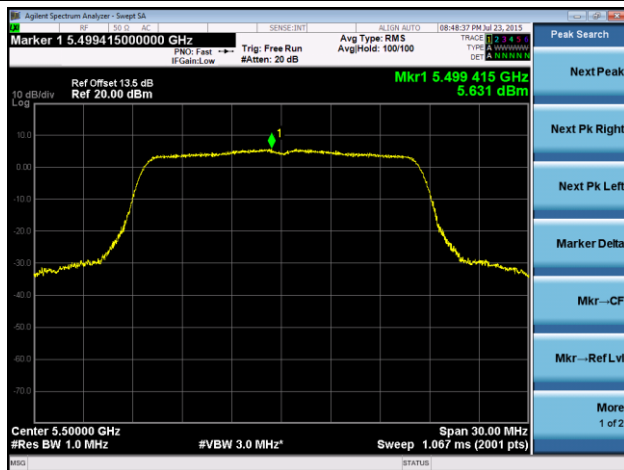

802.11a Power Spectral Density - Ant 1 / Ant 0 + 1

Channel 36 (5180MHz)

Channel 44 (5220MHz)

Channel 48 (5240MHz)

Channel 52 (5260MHz)

Channel 60 (5300MHz)

Channel 64 (5320MHz)

Channel 100 (5500MHz)