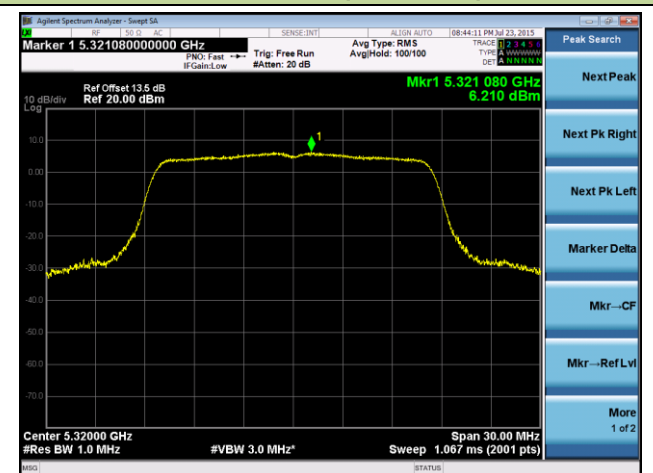

802.11a Power Spectral Density - Ant 1 / Ant 0 + 1

Channel 36 (5180MHz)

Channel 44 (5220MHz)

Channel 48 (5240MHz)

Channel 52 (5260MHz)

Channel 60 (5300MHz)

Channel 64 (5320MHz)

Channel 100 (5500MHz)