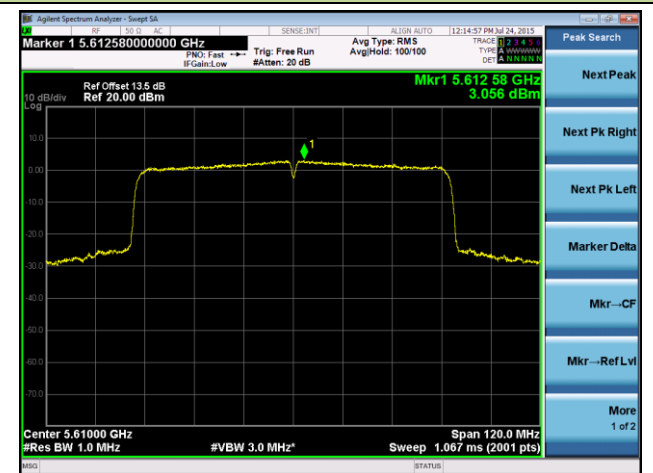

Channel 118 (5590MHz)

802.11ac-VHT80 Power Spectral Density - Ant 0 / Ant 0 + 1

Channel 42 (5210MHz)

Channel 58 (5290MHz)

Channel 106 (5530MHz)

Channel 122 (5610MHz)

Channel 138 (5690MHz)

Channel 155 (5775MHz)