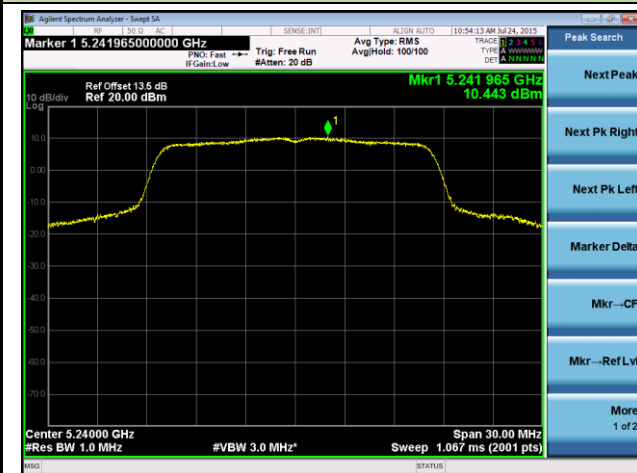

802.11a Power Spectral Density - Ant 1 / Ant 0 + 1

Channel 36 (5180MHz)

Channel 44 (5220MHz)

Channel 48 (5240MHz)

Channel 52 (5260MHz)

Channel 60 (5300MHz)

Channel 64 (5320MHz)

Channel 100 (5500MHz)