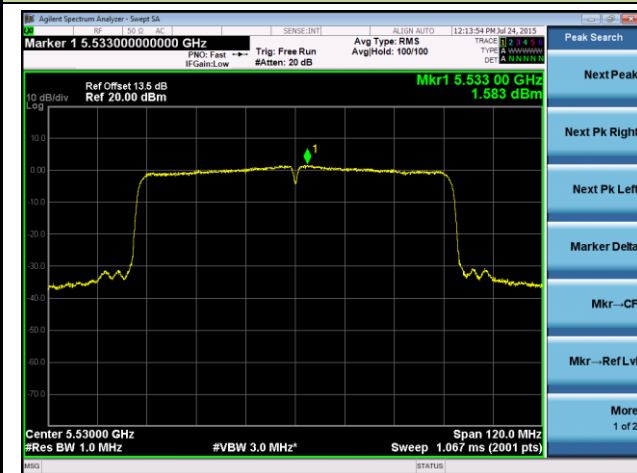

Channel 118 (5590MHz)

802.11ac-VHT80 Power Spectral Density - Ant 0 / Ant 0 + 1

Channel 42 (5210MHz)

Channel 58 (5290MHz)

Channel 106 (5530MHz)

Channel 122 (5610MHz)

Channel 138 (5690MHz)

Channel 155 (5775MHz)