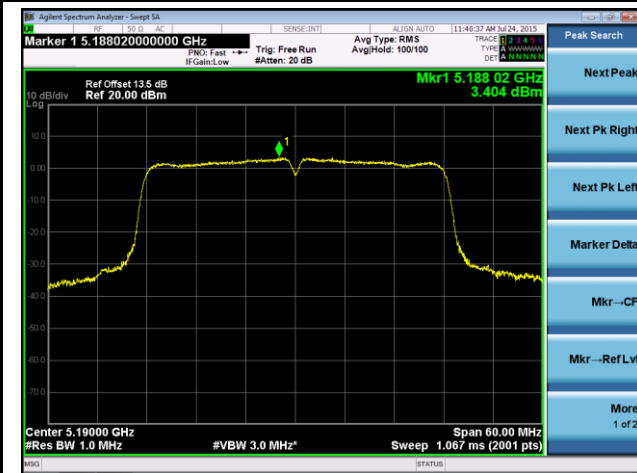

Channel 64 (5320MHz)

Channel 165 (5825MHz)

802.11ac-VHT40 Power Spectral Density - Ant 0 / Ant 0 + 1

Channel 38 (5190MHz)

Channel 46 (5230MHz)

Channel 54 (5270MHz)

Channel 62 (5310MHz)

Channel 102 (5510MHz)

Channel 118 (5590MHz)

802.11ac-VHT80 Power Spectral Density - Ant 0 / Ant 0 + 1

Channel 42 (5210MHz)

Channel 58 (5290MHz)

Channel 106 (5530MHz)

Channel 122 (5610MHz)

Channel 138 (5690MHz)

Channel 155 (5775MHz)