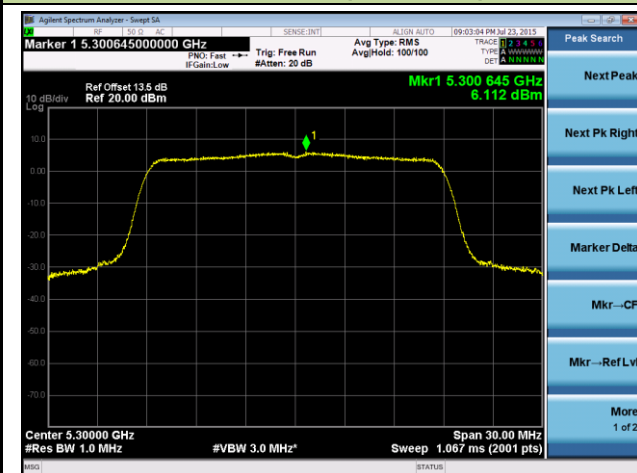

Channel 60 (5300MHz)