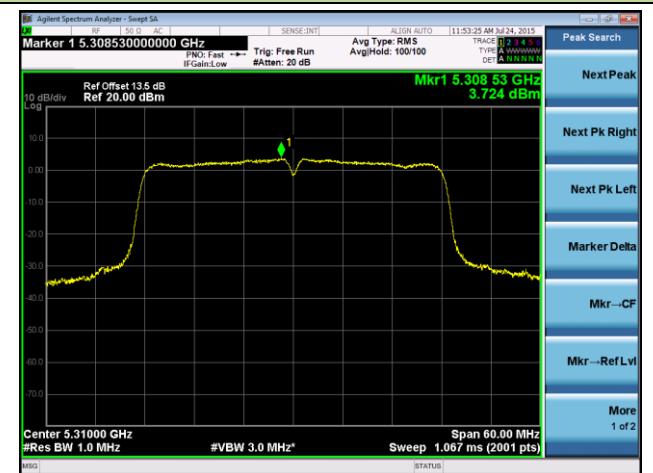

Channel 64 (5320MHz)

Channel 165 (5825MHz)

802.11ac-VHT40 Power Spectral Density - Ant 0 / Ant 0 + 1

Channel 38 (5190MHz)

Channel 46 (5230MHz)

Channel 54 (5270MHz)

Channel 62 (5310MHz)

Channel 102 (5510MHz)

Channel 118 (5590MHz)

802.11ac-VHT80 Power Spectral Density - Ant 0 / Ant 0 + 1

Channel 42 (5210MHz)

Channel 58 (5290MHz)

Channel 106 (5530MHz)

Channel 122 (5610MHz)

Channel 138 (5690MHz)

Channel 155 (5775MHz)