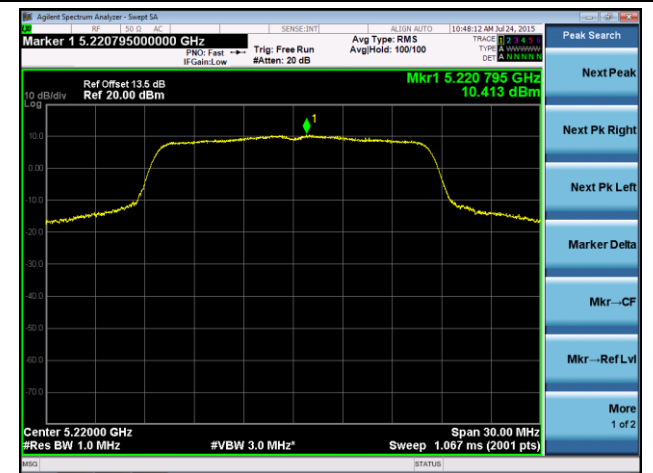

Channel 44 (5220MHz)