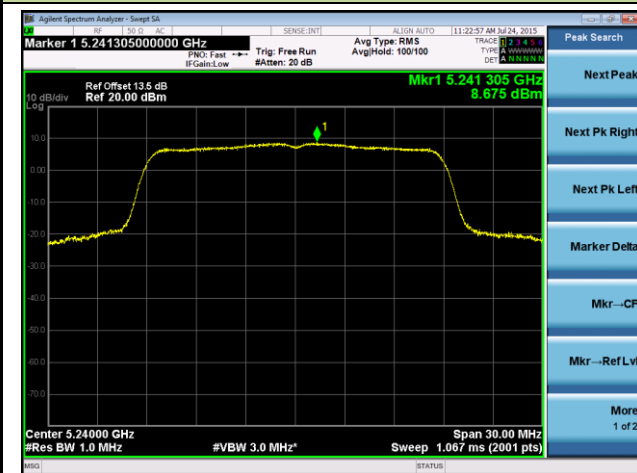

Channel 48 (5240MHz)