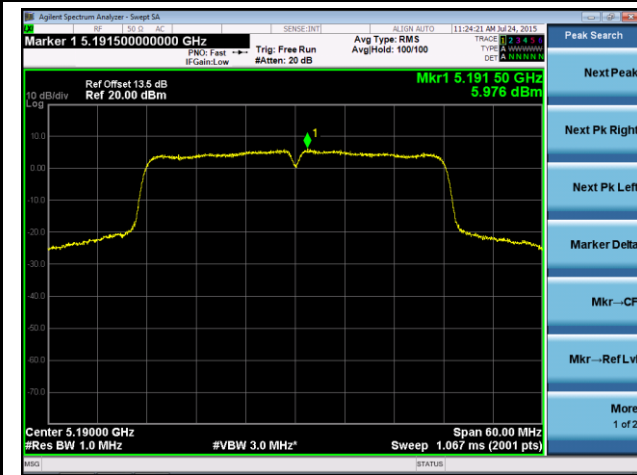

802.11n-HT40 Power Spectral Density - Ant 1 / Ant 0 + 1

Channel 38 (5190MHz)