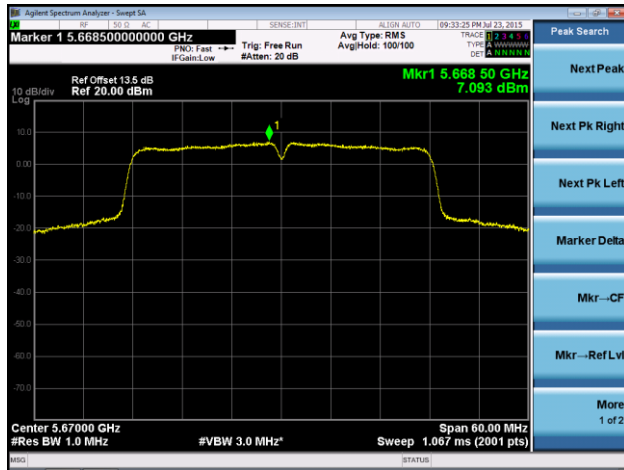

802.11n-HT40 Power Spectral Density - Ant 0 / Ant 0 + 1

Channel 38 (5190MHz)

Channel 46 (5230MHz)

Channel 54 (5270MHz)

Channel 62 (5310MHz)

Channel 102 (5510MHz)

Channel 118 (5590MHz)

Channel 134 (5670MHz)

Channel 151 (5755MHz)

Channel 159 (5795MHz)

802.11ac-VHT20 Power Spectral Density - Ant 0 / Ant 0 + 1

Channel 36 (5180MHz)

Channel 44 (5220MHz)

Channel 48 (5240MHz)

Channel 52 (5260MHz)

Channel 60 (5300MHz)