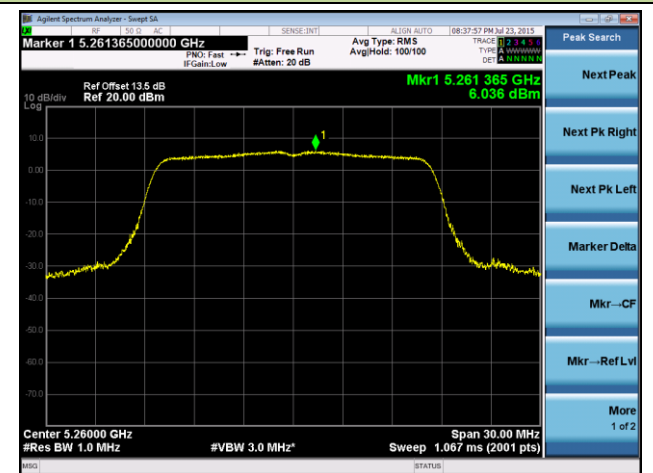

802.11a Power Spectral Density - Ant 1 / Ant 0 + 1

Channel 36 (5180MHz)

Channel 44 (5220MHz)

Channel 48 (5240MHz)

Channel 52 (5260MHz)

Channel 60 (5300MHz)

Channel 64 (5320MHz)

Channel 100 (5500MHz)