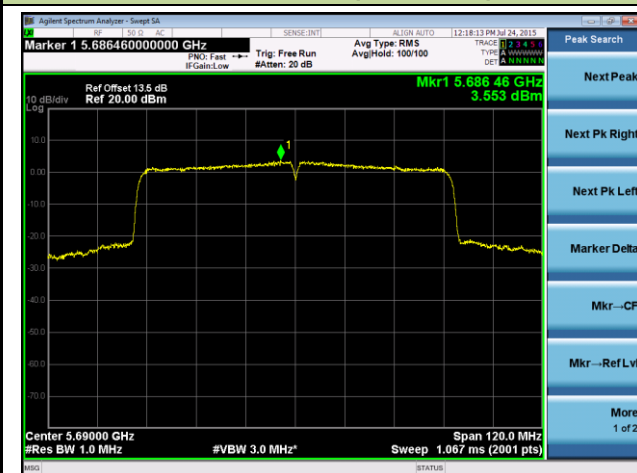

Channel 118 (5590MHz)

802.11ac-VHT80 Power Spectral Density - Ant 0 / Ant 0 + 1

Channel 42 (5210MHz)

Channel 58 (5290MHz)

Channel 106 (5530MHz)

Channel 122 (5610MHz)

Channel 138 (5690MHz)

Channel 155 (5775MHz)