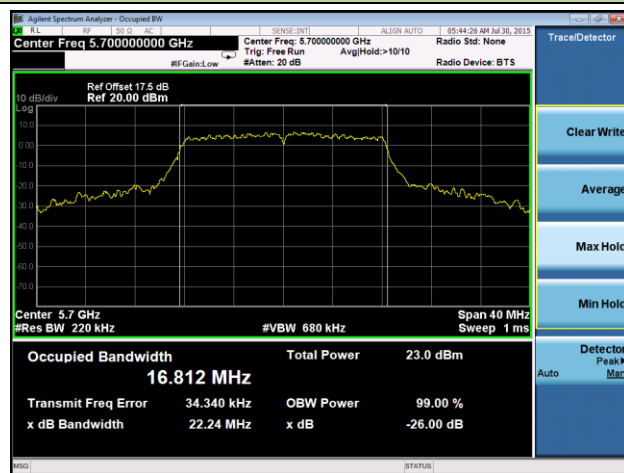

Channel 52 (5260MHz)

Channel 60 (5300MHz)

Channel 64 (5320MHz)

**Channel 100 (5500MHz)**

**Channel 120 (5600MHz)**

**Channel 140 (5700MHz)**

**Channel 149 (5745MHz)**

**Channel 157 (5785MHz)**

**Channel 165 (5825MHz)**

802.11n-HT20 26dB Bandwidth & 99% Bandwidth - Ant 1 / Ant 0 + 1

Channel 36 (5180MHz)

Channel 44 (5220MHz)

Channel 48 (5240MHz)

Channel 52 (5260MHz)

Channel 60 (5300MHz)

Channel 64 (5320MHz)