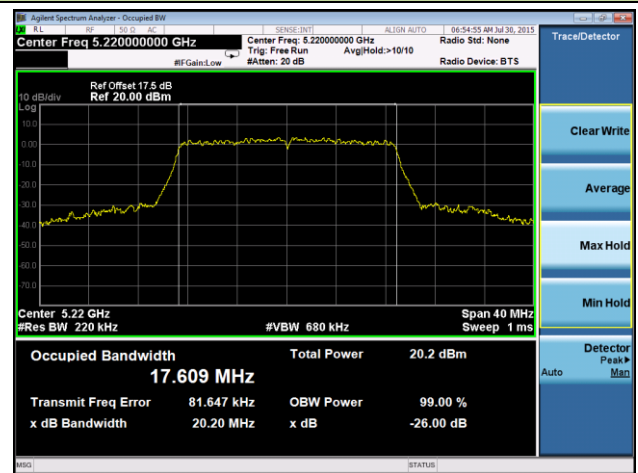

Channel 44 (5220MHz)