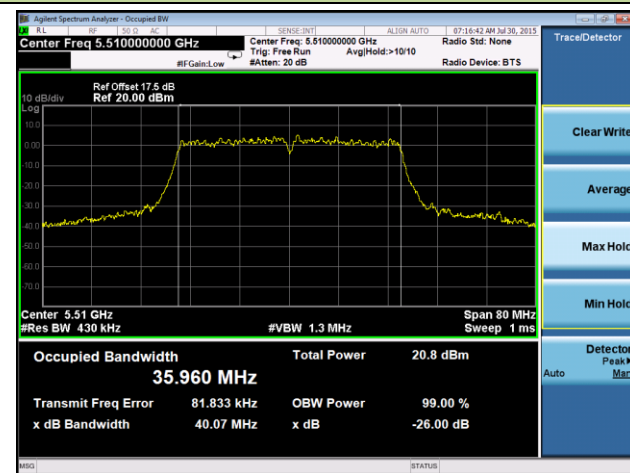

### Channel 165 (5825MHz)

802.11n-HT40 26dB Bandwidth & 99% Bandwidth - Ant 1 / Ant 0 + 1

Channel 38 (5190MHz)

Channel 46 (5230MHz)

Channel 54 (5270MHz)

Channel 62 (5310MHz)

Channel 102 (5510MHz)

Channel 110 (5590MHz)

### Channel 134 (5670MHz)