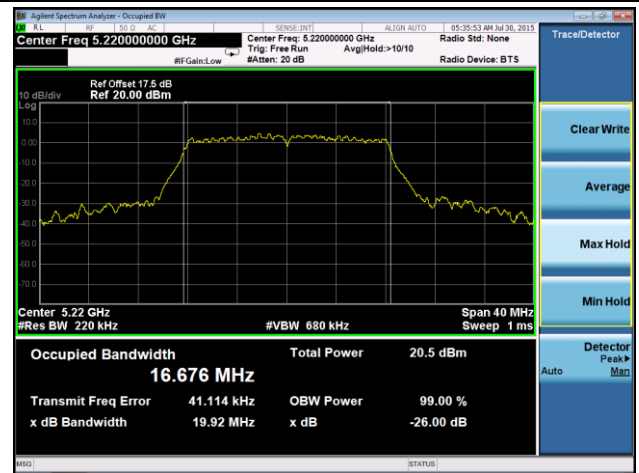

**Channel 134 (5670MHz)**

**Channel 142 (5710MHz)**

**Channel 151 (5755MHz)**

**Channel 159 (5795MHz)**

**802.11ac-VHT80 26dB Bandwidth & 99% Bandwidth - Ant 0 / Ant 0 + 1**
**Channel 42 (5210MHz)**

**Channel 58 (5290MHz)**

**Channel 106 (5530MHz)**

**Channel 122 (5610MHz)**

**Channel 138 (5690MHz)**

**Channel 155 (5755MHz)**

802.11a 26dB Bandwidth & 99% Bandwidth - Ant 1 / Ant 0 + 1

Channel 36 (5180MHz)

Channel 44 (5220MHz)

Channel 48 (5240MHz)