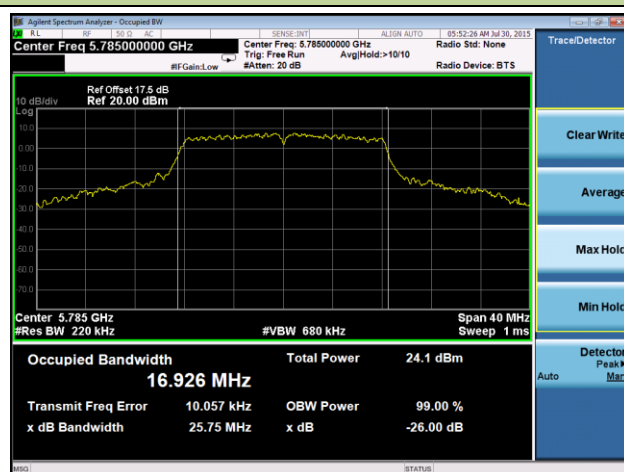

Channel 52 (5260MHz)

Channel 60 (5300MHz)

Channel 64 (5320MHz)

**Channel 100 (5500MHz)**

**Channel 120 (5600MHz)**

**Channel 140 (5700MHz)**

**Channel 149 (5745MHz)**

**Channel 157 (5785MHz)**

**Channel 165 (5825MHz)**

802.11n-HT20 26dB Bandwidth & 99% Bandwidth - Ant 1 / Ant 0 + 1

Channel 36 (5180MHz)

Channel 44 (5220MHz)

Channel 48 (5240MHz)

Channel 52 (5260MHz)

Channel 60 (5300MHz)

Channel 64 (5320MHz)

### Channel 100 (5500MHz)