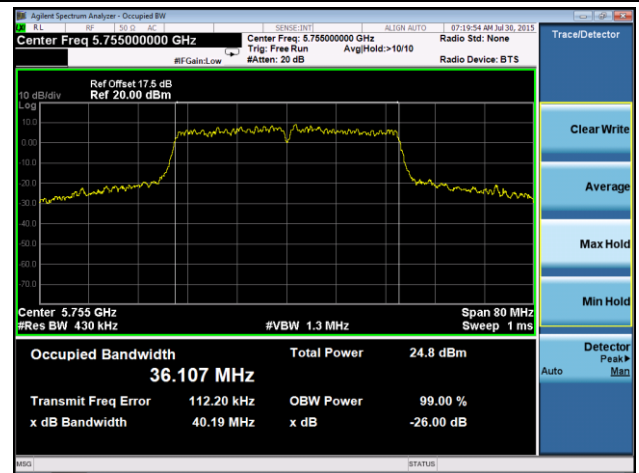

Channel 151 (5755 MHz)