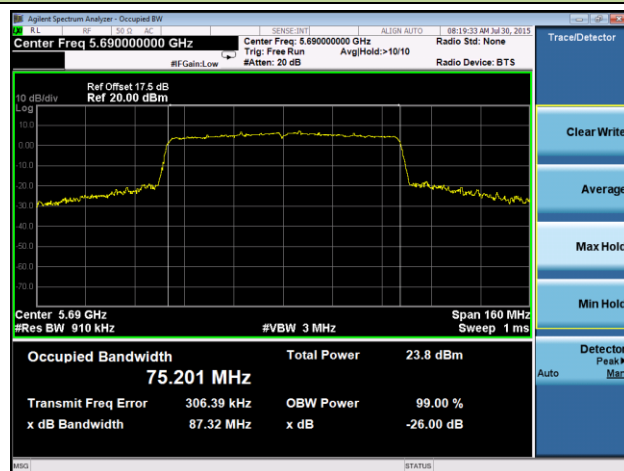

Channel 138 (5690MHz)