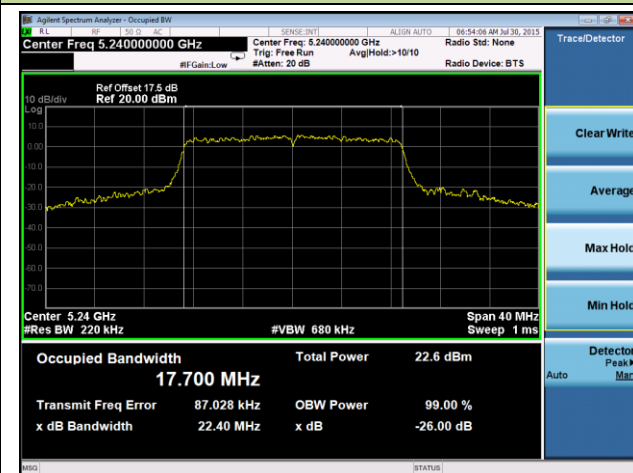

Channel 48 (5240MHz)