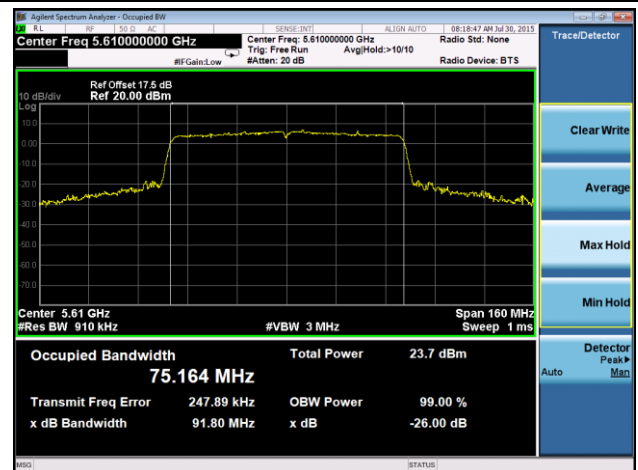

Channel 122 (5610MHz)