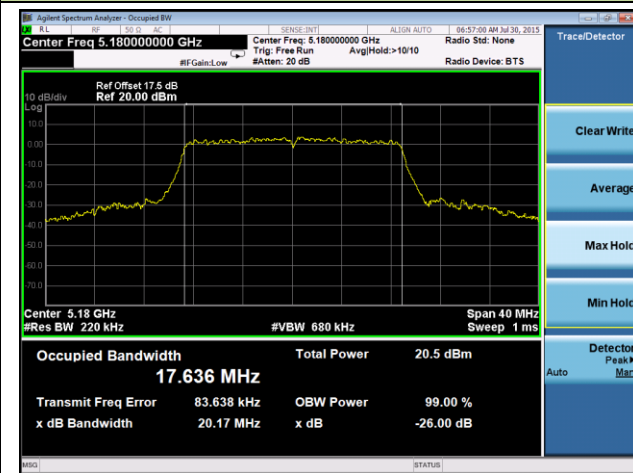

802.11ac-VHT20 26dB Bandwidth & 99% Bandwidth - Ant 1 / Ant 0 + 1

Channel 36 (5180MHz)