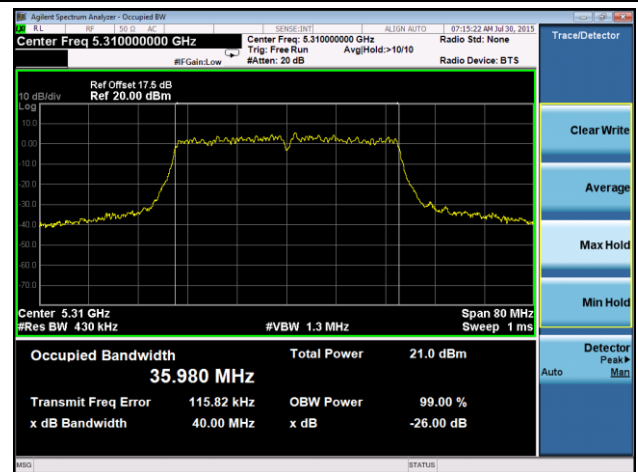

### Channel 165 (5825MHz)

802.11n-HT40 26dB Bandwidth & 99% Bandwidth - Ant 1 / Ant 0 + 1

Channel 38 (5190MHz)

Channel 46 (5230MHz)

Channel 54 (5270MHz)

Channel 62 (5310MHz)

Channel 102 (5510MHz)

Channel 110 (5590MHz)

### Channel 134 (5670MHz)