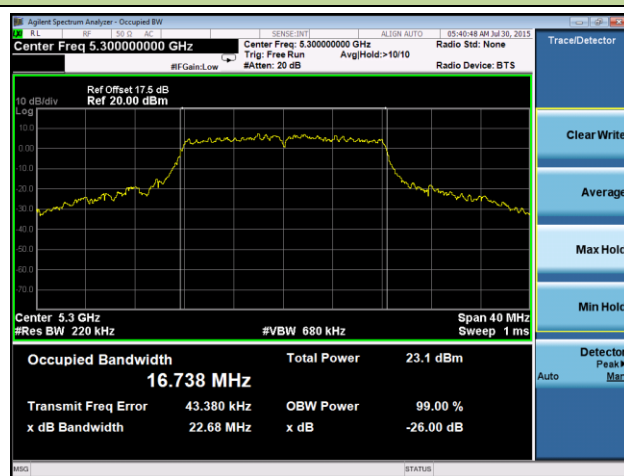

**Channel 134 (5670MHz)**

**Channel 142 (5710MHz)**

**Channel 151 (5755MHz)**

**Channel 159 (5795MHz)**

**802.11ac-VHT80 26dB Bandwidth & 99% Bandwidth - Ant 0 / Ant 0 + 1**
**Channel 42 (5210MHz)**

**Channel 58 (5290MHz)**

**Channel 106 (5530MHz)**

**Channel 122 (5610MHz)**

**Channel 138 (5690MHz)**

**Channel 155 (5755MHz)**

802.11a 26dB Bandwidth & 99% Bandwidth - Ant 1 / Ant 0 + 1

Channel 36 (5180MHz)

Channel 44 (5220MHz)

Channel 48 (5240MHz)

Channel 52 (5260MHz)

Channel 60 (5300MHz)

Channel 64 (5320MHz)

**Channel 100 (5500MHz)**

**Channel 120 (5600MHz)**

**Channel 140 (5700MHz)**

**Channel 149 (5745MHz)**

**Channel 157 (5785MHz)**