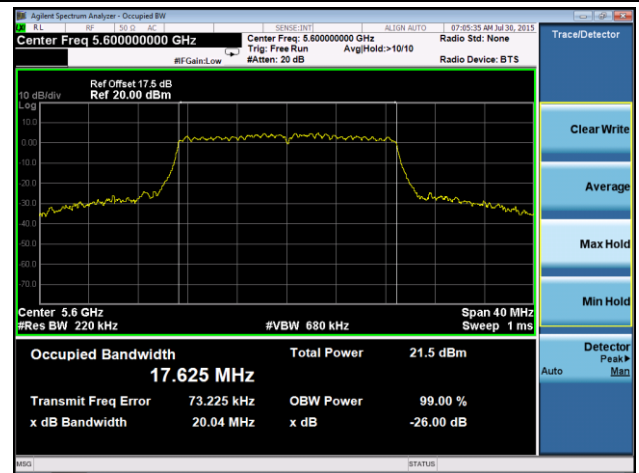

Channel 120 (5600MHz)