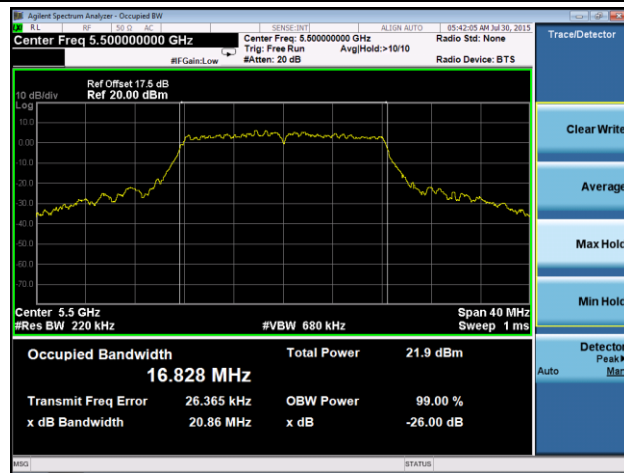

Channel 52 (5260MHz)

Channel 60 (5300MHz)

Channel 64 (5320MHz)

**Channel 100 (5500MHz)**

**Channel 120 (5600MHz)**

**Channel 140 (5700MHz)**

**Channel 149 (5745MHz)**

**Channel 157 (5785MHz)**

**Channel 165 (5825MHz)**

802.11n-HT20 26dB Bandwidth & 99% Bandwidth - Ant 1 / Ant 0 + 1

Channel 36 (5180MHz)

Channel 44 (5220MHz)

Channel 48 (5240MHz)

Channel 52 (5260MHz)

Channel 60 (5300MHz)

Channel 64 (5320MHz)

### Channel 100 (5500MHz)