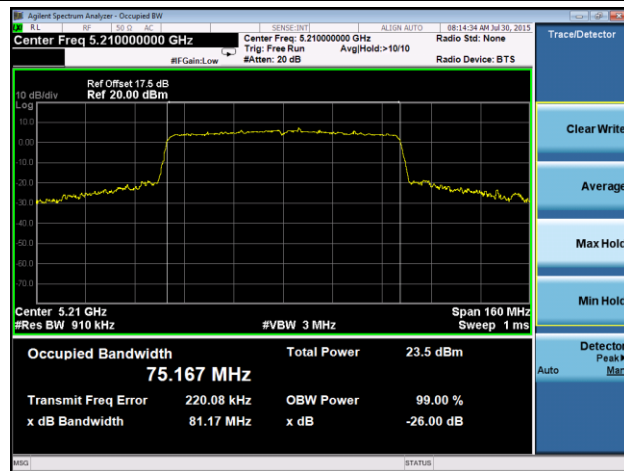

**802.11ac-VHT40 26dB Bandwidth & 99% Bandwidth - Ant 0 / Ant 0 + 1**

**Channel 38 (5190MHz)**

**Channel 46 (5230MHz)**

**Channel 54 (5270MHz)**

**Channel 62 (5310MHz)**

**Channel 102 (5510MHz)**

**Channel 118 (5590MHz)**

**Channel 134 (5670MHz)**

**Channel 142 (5710MHz)**

**Channel 151 (5755MHz)**

**Channel 159 (5795MHz)**

**802.11ac-VHT80 26dB Bandwidth & 99% Bandwidth - Ant 0 / Ant 0 + 1**
**Channel 42 (5210MHz)**

**Channel 58 (5290MHz)**