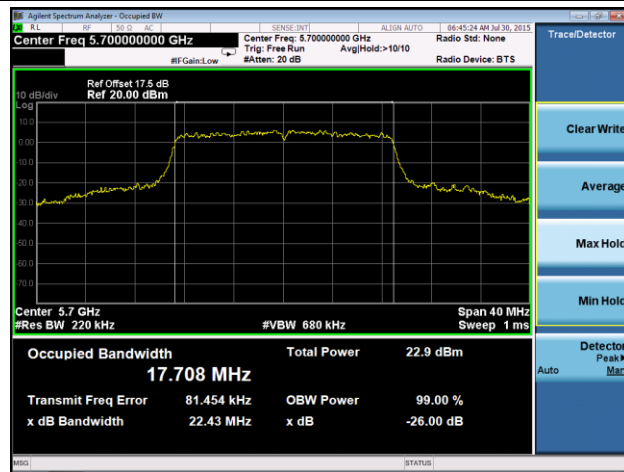

Channel 140 (5700MHz)