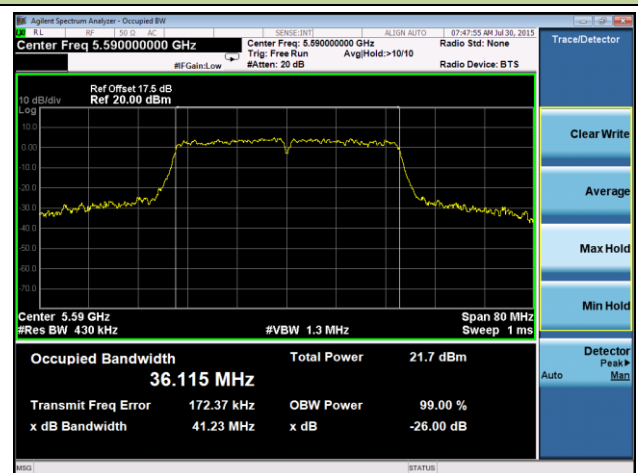

**802.11ac-VHT40 26dB Bandwidth & 99% Bandwidth - Ant 0 / Ant 0 + 1**

**Channel 38 (5190MHz)**

**Channel 46 (5230MHz)**

**Channel 54 (5270MHz)**

**Channel 62 (5310MHz)**

**Channel 102 (5510MHz)**

**Channel 118 (5590MHz)**

**Channel 134 (5670MHz)**

**Channel 142 (5710MHz)**

**Channel 151 (5755MHz)**

**Channel 159 (5795MHz)**

**802.11ac-VHT80 26dB Bandwidth & 99% Bandwidth - Ant 0 / Ant 0 + 1**
**Channel 42 (5210MHz)**

**Channel 58 (5290MHz)**