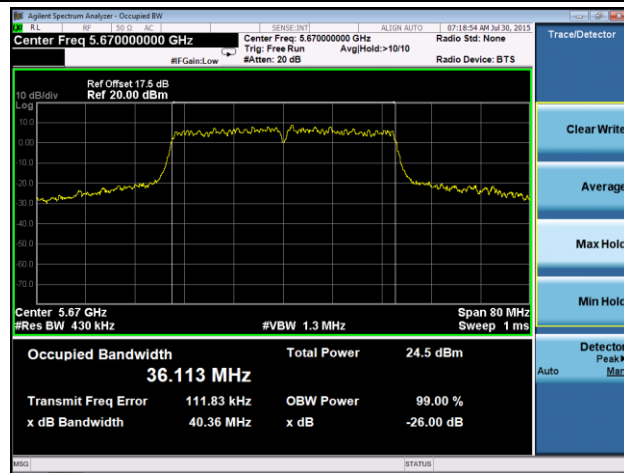

### Channel 165 (5825MHz)

802.11n-HT40 26dB Bandwidth & 99% Bandwidth - Ant 1 / Ant 0 + 1

Channel 38 (5190MHz)

Channel 46 (5230MHz)

Channel 54 (5270MHz)

Channel 62 (5310MHz)

Channel 102 (5510MHz)

Channel 110 (5590MHz)

### Channel 134 (5670MHz)