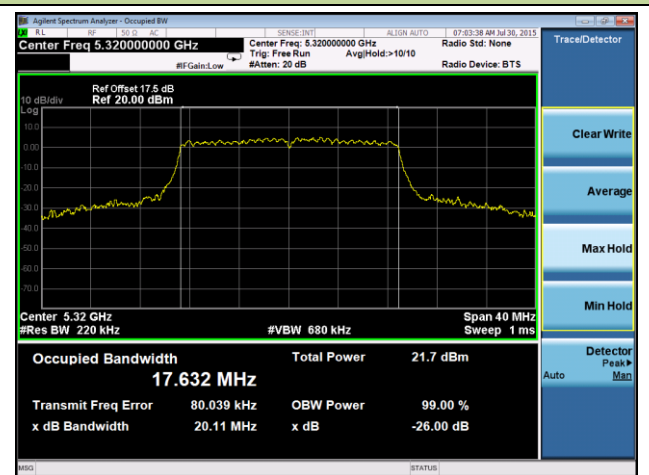

**Channel 165 (5825MHz)**

802.11n-HT20 26dB Bandwidth & 99% Bandwidth - Ant 1 / Ant 0 + 1

Channel 36 (5180MHz)

Channel 44 (5220MHz)

Channel 48 (5240MHz)

Channel 52 (5260MHz)

Channel 60 (5300MHz)

Channel 64 (5320MHz)

### Channel 100 (5500MHz)