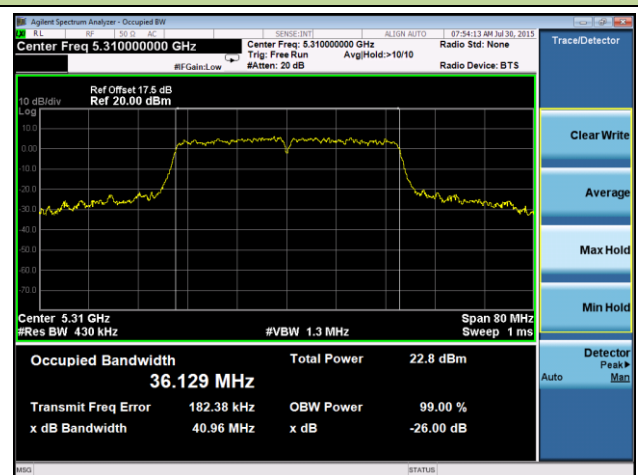

**802.11ac-VHT40 26dB Bandwidth & 99% Bandwidth - Ant 0 / Ant 0 + 1**

**Channel 38 (5190MHz)**

**Channel 46 (5230MHz)**

**Channel 54 (5270MHz)**

**Channel 62 (5310MHz)**

**Channel 102 (5510MHz)**

**Channel 118 (5590MHz)**

**Channel 134 (5670MHz)**

**Channel 142 (5710MHz)**

**Channel 151 (5755MHz)**

**Channel 159 (5795MHz)**

**802.11ac-VHT80 26dB Bandwidth & 99% Bandwidth - Ant 0 / Ant 0 + 1**
**Channel 42 (5210MHz)**

**Channel 58 (5290MHz)**