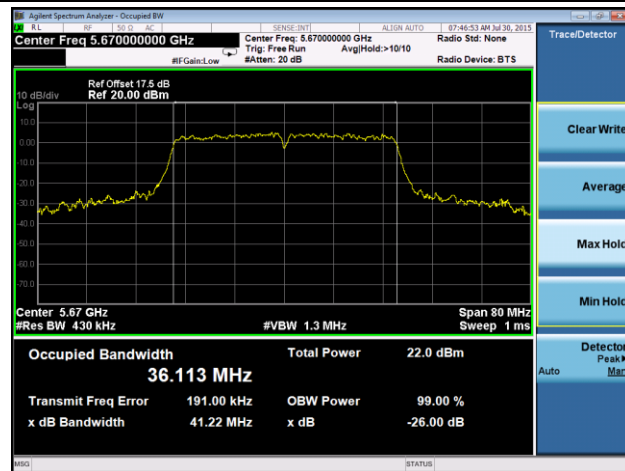

**802.11ac-VHT40 26dB Bandwidth & 99% Bandwidth - Ant 0 / Ant 0 + 1**

**Channel 38 (5190MHz)**

**Channel 46 (5230MHz)**

**Channel 54 (5270MHz)**

**Channel 62 (5310MHz)**

**Channel 102 (5510MHz)**

**Channel 118 (5590MHz)**

**Channel 134 (5670MHz)**

**Channel 142 (5710MHz)**

**Channel 151 (5755MHz)**

**Channel 159 (5795MHz)**

**802.11ac-VHT80 26dB Bandwidth & 99% Bandwidth - Ant 0 / Ant 0 + 1**
**Channel 42 (5210MHz)**

**Channel 58 (5290MHz)**