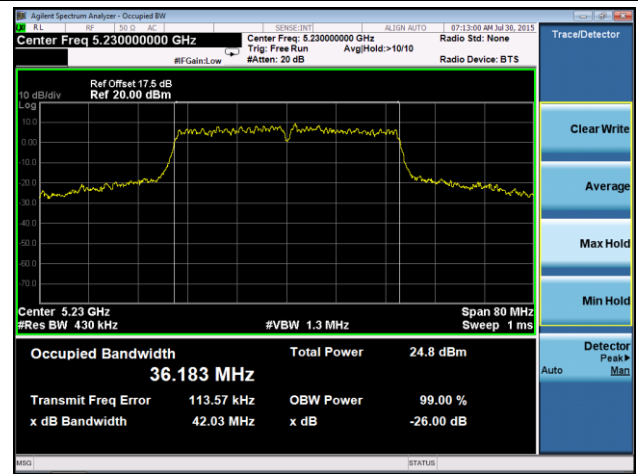

### Channel 165 (5825MHz)

802.11n-HT40 26dB Bandwidth & 99% Bandwidth - Ant 1 / Ant 0 + 1

Channel 38 (5190MHz)

Channel 46 (5230MHz)

Channel 54 (5270MHz)

Channel 62 (5310MHz)

Channel 102 (5510MHz)

Channel 110 (5590MHz)

### Channel 134 (5670MHz)