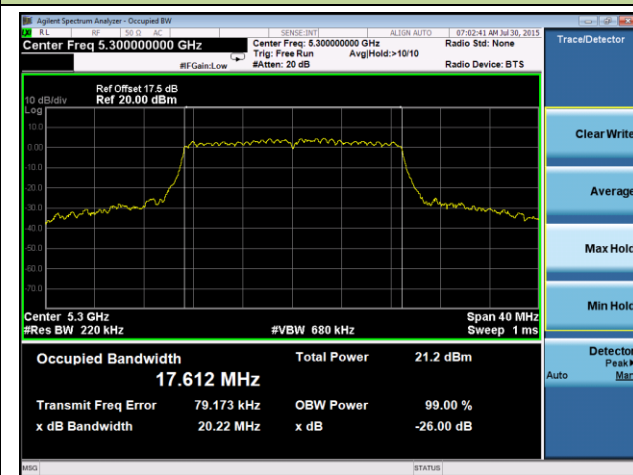

**Channel 165 (5825MHz)**

802.11n-HT20 26dB Bandwidth & 99% Bandwidth - Ant 1 / Ant 0 + 1

Channel 36 (5180MHz)

Channel 44 (5220MHz)

Channel 48 (5240MHz)

Channel 52 (5260MHz)

Channel 60 (5300MHz)

Channel 64 (5320MHz)

### Channel 100 (5500MHz)