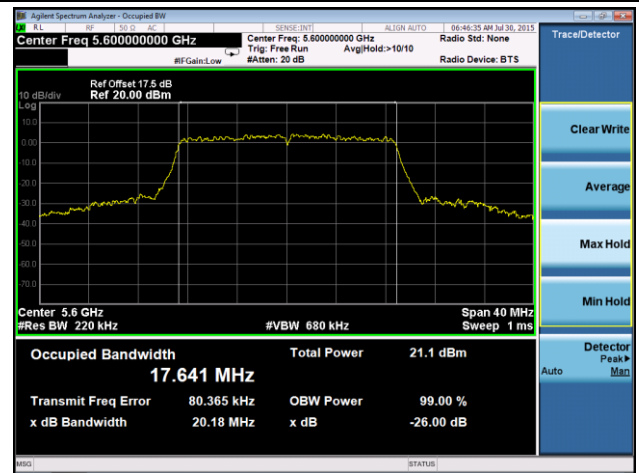

Channel 120 (5600MHz)