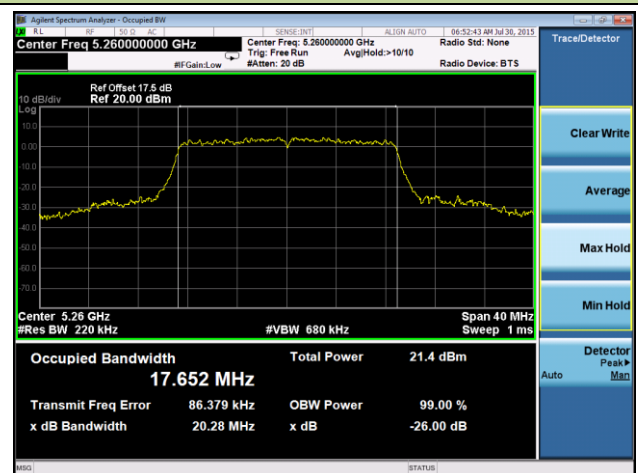

Channel 52 (5260MHz)