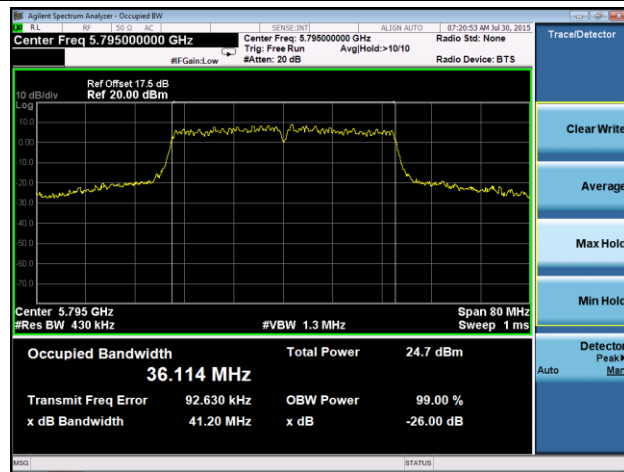

Channel 159 (5795 MHz)