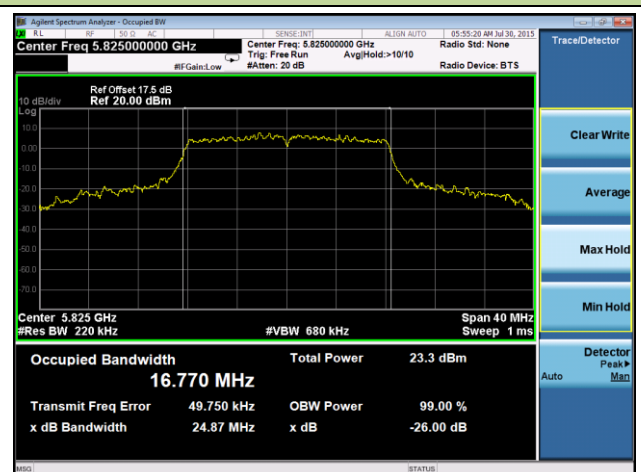

Channel 52 (5260MHz)

Channel 60 (5300MHz)

Channel 64 (5320MHz)

**Channel 100 (5500MHz)**

**Channel 120 (5600MHz)**

**Channel 140 (5700MHz)**

**Channel 149 (5745MHz)**

**Channel 157 (5785MHz)**

**Channel 165 (5825MHz)**

802.11n-HT20 26dB Bandwidth & 99% Bandwidth - Ant 1 / Ant 0 + 1

Channel 36 (5180MHz)

Channel 44 (5220MHz)

Channel 48 (5240MHz)

Channel 52 (5260MHz)

Channel 60 (5300MHz)

Channel 64 (5320MHz)