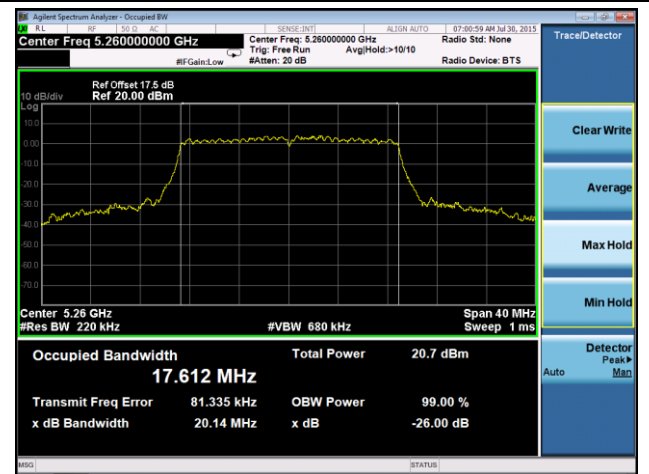

**Channel 165 (5825MHz)**

802.11n-HT20 26dB Bandwidth & 99% Bandwidth - Ant 1 / Ant 0 + 1

Channel 36 (5180MHz)

Channel 44 (5220MHz)

Channel 48 (5240MHz)

Channel 52 (5260MHz)

Channel 60 (5300MHz)

Channel 64 (5320MHz)

### Channel 100 (5500MHz)