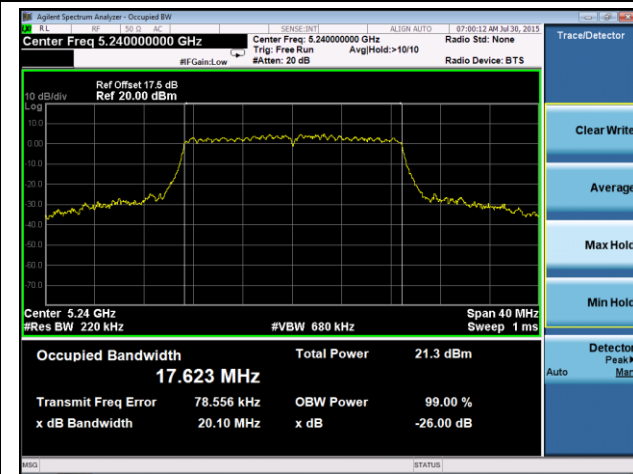

**Channel 165 (5825MHz)**

802.11n-HT20 26dB Bandwidth & 99% Bandwidth - Ant 1 / Ant 0 + 1

Channel 36 (5180MHz)

Channel 44 (5220MHz)

Channel 48 (5240MHz)

Channel 52 (5260MHz)

Channel 60 (5300MHz)

Channel 64 (5320MHz)

### Channel 100 (5500MHz)

### Channel 120 (5600MHz)