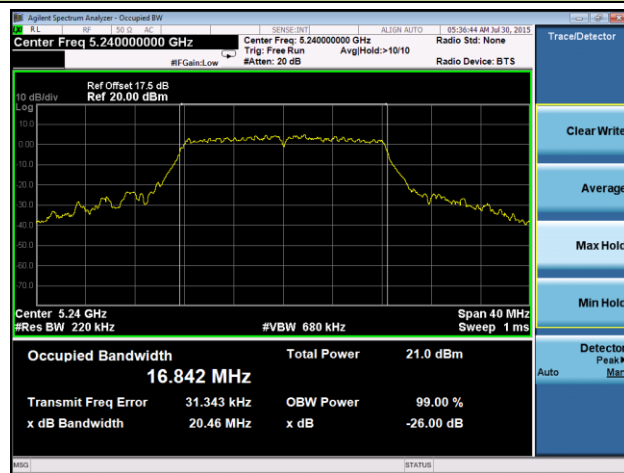

**Channel 134 (5670MHz)**

**Channel 142 (5710MHz)**

**Channel 151 (5755MHz)**

**Channel 159 (5795MHz)**

**802.11ac-VHT80 26dB Bandwidth & 99% Bandwidth - Ant 0 / Ant 0 + 1**
**Channel 42 (5210MHz)**

**Channel 58 (5290MHz)**

**Channel 106 (5530MHz)**

**Channel 122 (5610MHz)**

**Channel 138 (5690MHz)**

**Channel 155 (5755MHz)**

802.11a 26dB Bandwidth & 99% Bandwidth - Ant 1 / Ant 0 + 1

Channel 36 (5180MHz)

Channel 44 (5220MHz)

Channel 48 (5240MHz)

Channel 52 (5260MHz)

Channel 60 (5300MHz)

Channel 64 (5320MHz)

**Channel 100 (5500MHz)**

**Channel 120 (5600MHz)**

**Channel 140 (5700MHz)**

**Channel 149 (5745MHz)**

**Channel 157 (5785MHz)**