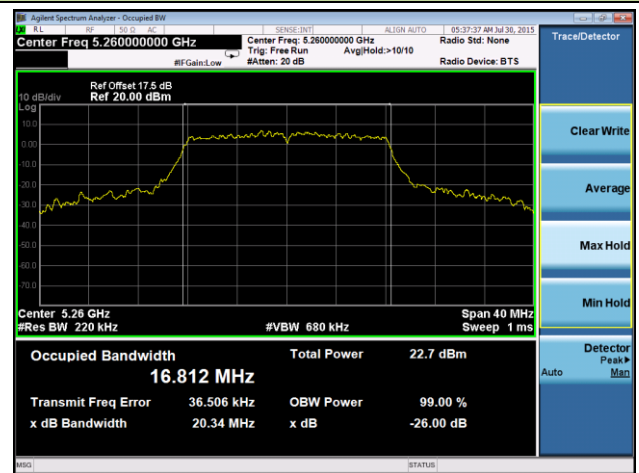

**Channel 134 (5670MHz)**

**Channel 142 (5710MHz)**

**Channel 151 (5755MHz)**

**Channel 159 (5795MHz)**

**802.11ac-VHT80 26dB Bandwidth & 99% Bandwidth - Ant 0 / Ant 0 + 1**
**Channel 42 (5210MHz)**

**Channel 58 (5290MHz)**

**Channel 106 (5530MHz)**

**Channel 122 (5610MHz)**

**Channel 138 (5690MHz)**

**Channel 155 (5755MHz)**

802.11a 26dB Bandwidth & 99% Bandwidth - Ant 1 / Ant 0 + 1

Channel 36 (5180MHz)

Channel 44 (5220MHz)

Channel 48 (5240MHz)

Channel 52 (5260MHz)

Channel 60 (5300MHz)

Channel 64 (5320MHz)

**Channel 100 (5500MHz)**

**Channel 120 (5600MHz)**

**Channel 140 (5700MHz)**

**Channel 149 (5745MHz)**

**Channel 157 (5785MHz)**