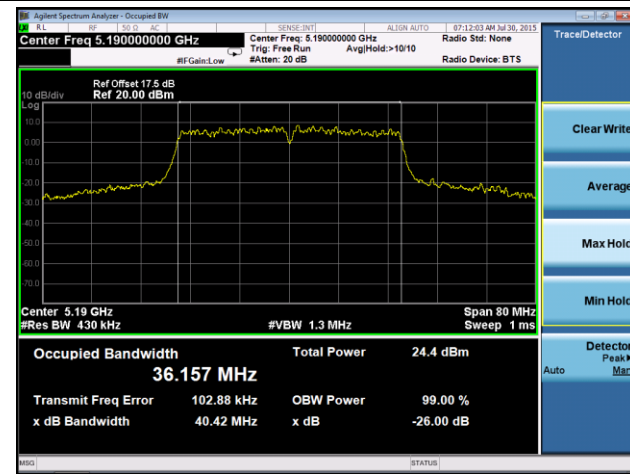

802.11n-HT40 26dB Bandwidth & 99% Bandwidth - Ant 1 / Ant 0 + 1

Channel 38 (5190MHz)