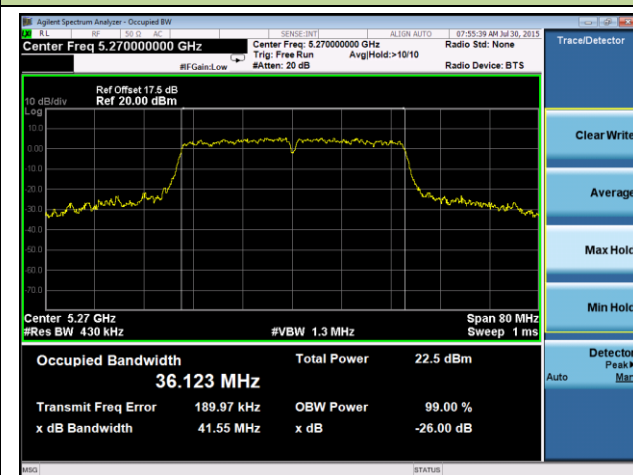

**802.11ac-VHT40 26dB Bandwidth & 99% Bandwidth - Ant 0 / Ant 0 + 1**

**Channel 38 (5190MHz)**

**Channel 46 (5230MHz)**

**Channel 54 (5270MHz)**

**Channel 62 (5310MHz)**

**Channel 102 (5510MHz)**

**Channel 118 (5590MHz)**

**Channel 134 (5670MHz)**

**Channel 142 (5710MHz)**

**Channel 151 (5755MHz)**

**Channel 159 (5795MHz)**

**802.11ac-VHT80 26dB Bandwidth & 99% Bandwidth - Ant 0 / Ant 0 + 1**
**Channel 42 (5210MHz)**

**Channel 58 (5290MHz)**