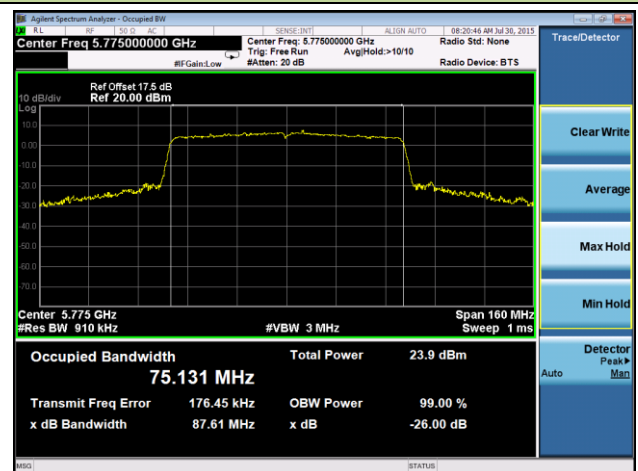

Channel 155 (5755MHz)