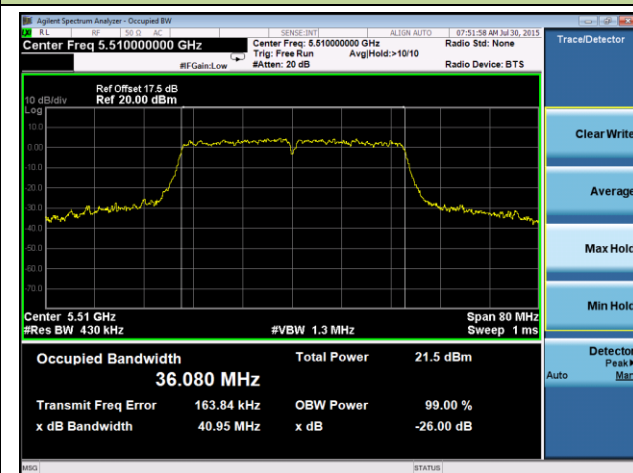

**802.11ac-VHT40 26dB Bandwidth & 99% Bandwidth - Ant 0 / Ant 0 + 1**

**Channel 38 (5190MHz)**

**Channel 46 (5230MHz)**

**Channel 54 (5270MHz)**

**Channel 62 (5310MHz)**

**Channel 102 (5510MHz)**

**Channel 118 (5590MHz)**

**Channel 134 (5670MHz)**

**Channel 142 (5710MHz)**

**Channel 151 (5755MHz)**

**Channel 159 (5795MHz)**

**802.11ac-VHT80 26dB Bandwidth & 99% Bandwidth - Ant 0 / Ant 0 + 1**
**Channel 42 (5210MHz)**

**Channel 58 (5290MHz)**