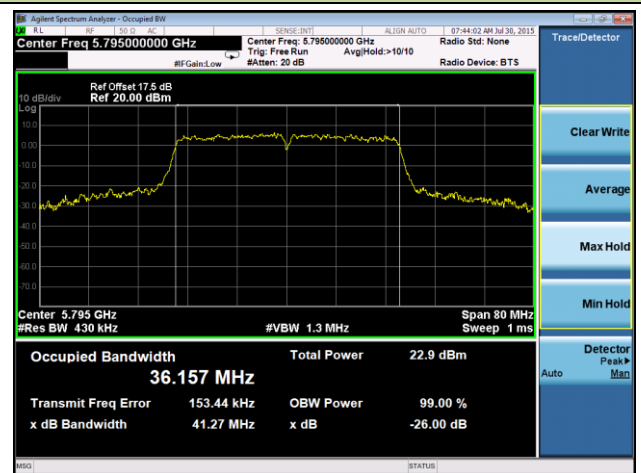

**802.11ac-VHT40 26dB Bandwidth & 99% Bandwidth - Ant 0 / Ant 0 + 1**

**Channel 38 (5190MHz)**

**Channel 46 (5230MHz)**

**Channel 54 (5270MHz)**

**Channel 62 (5310MHz)**

**Channel 102 (5510MHz)**

**Channel 118 (5590MHz)**

**Channel 134 (5670MHz)**

**Channel 142 (5710MHz)**

**Channel 151 (5755MHz)**

**Channel 159 (5795MHz)**

**802.11ac-VHT80 26dB Bandwidth & 99% Bandwidth - Ant 0 / Ant 0 + 1**
**Channel 42 (5210MHz)**

**Channel 58 (5290MHz)**