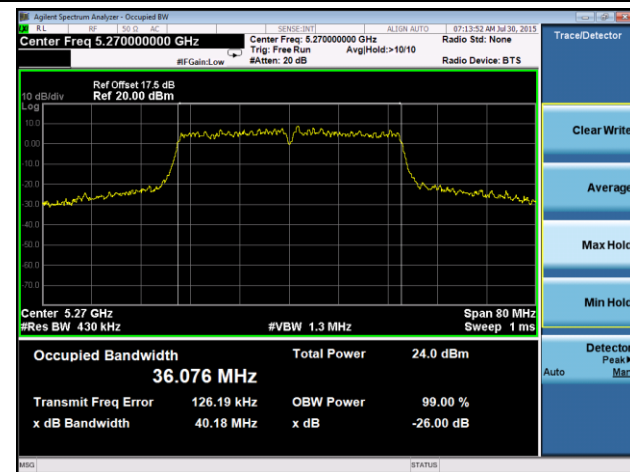

### Channel 165 (5825MHz)

802.11n-HT40 26dB Bandwidth & 99% Bandwidth - Ant 1 / Ant 0 + 1

Channel 38 (5190MHz)

Channel 46 (5230MHz)

Channel 54 (5270MHz)

Channel 62 (5310MHz)

Channel 102 (5510MHz)

Channel 110 (5590MHz)

### Channel 134 (5670MHz)