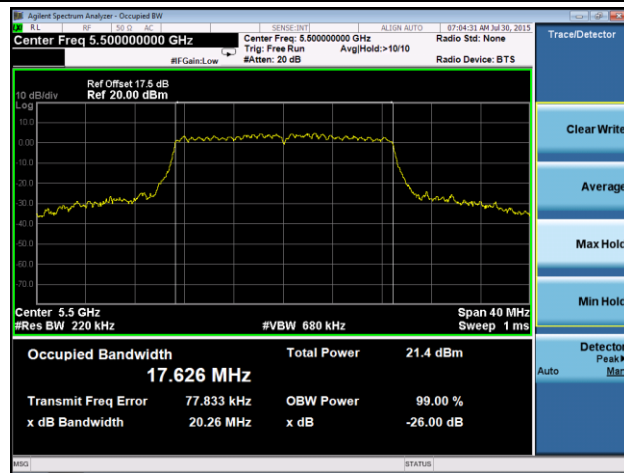

**Channel 165 (5825MHz)**

802.11n-HT20 26dB Bandwidth & 99% Bandwidth - Ant 1 / Ant 0 + 1

Channel 36 (5180MHz)

Channel 44 (5220MHz)

Channel 48 (5240MHz)

Channel 52 (5260MHz)

Channel 60 (5300MHz)

Channel 64 (5320MHz)

### Channel 100 (5500MHz)

### Channel 120 (5600MHz)