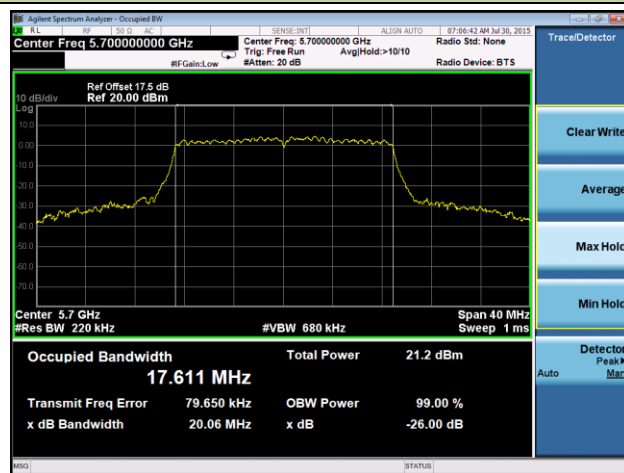

Channel 140 (5700MHz)