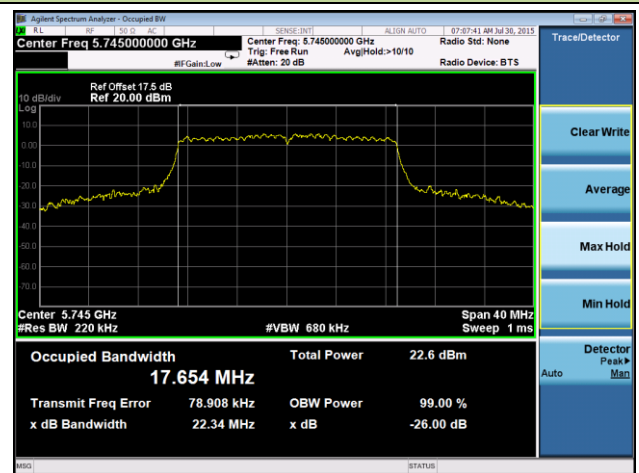

Channel 149 (5745MHz)