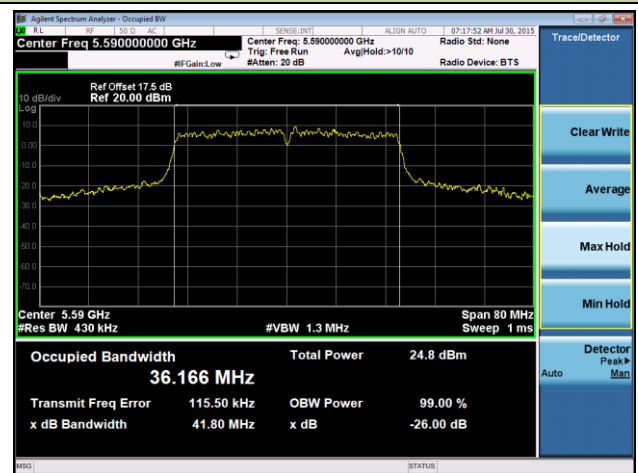

### Channel 165 (5825MHz)

802.11n-HT40 26dB Bandwidth & 99% Bandwidth - Ant 1 / Ant 0 + 1

Channel 38 (5190MHz)

Channel 46 (5230MHz)

Channel 54 (5270MHz)

Channel 62 (5310MHz)

Channel 102 (5510MHz)

Channel 110 (5590MHz)

### Channel 134 (5670MHz)