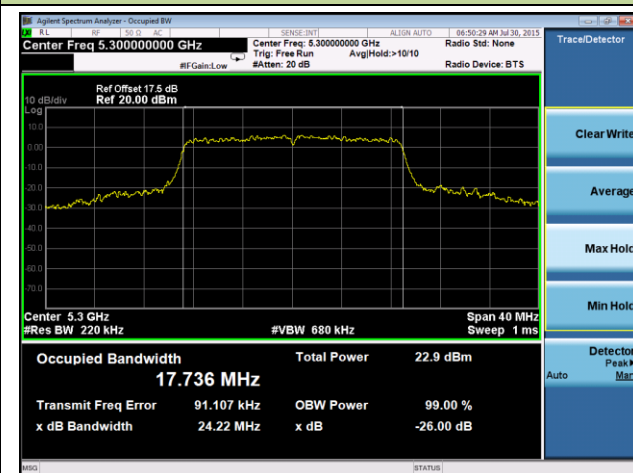

Channel 60 (5300MHz)