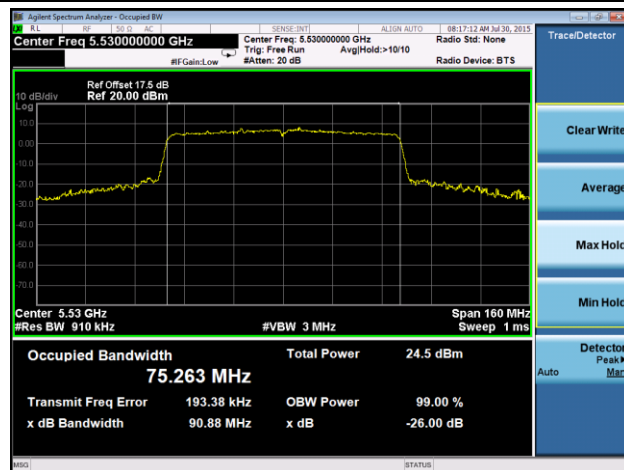

Channel 106 (5530MHz)