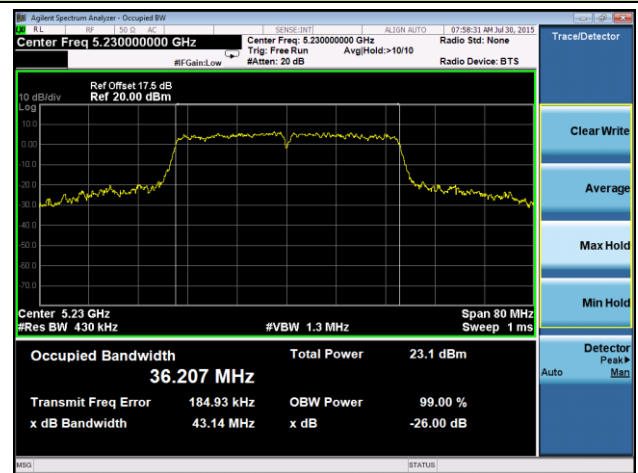

**802.11ac-VHT40 26dB Bandwidth & 99% Bandwidth - Ant 0 / Ant 0 + 1**

**Channel 38 (5190MHz)**

**Channel 46 (5230MHz)**

**Channel 54 (5270MHz)**

**Channel 62 (5310MHz)**

**Channel 102 (5510MHz)**

**Channel 118 (5590MHz)**

**Channel 134 (5670MHz)**

**Channel 142 (5710MHz)**

**Channel 151 (5755MHz)**

**Channel 159 (5795MHz)**

**802.11ac-VHT80 26dB Bandwidth & 99% Bandwidth - Ant 0 / Ant 0 + 1**
**Channel 42 (5210MHz)**

**Channel 58 (5290MHz)**