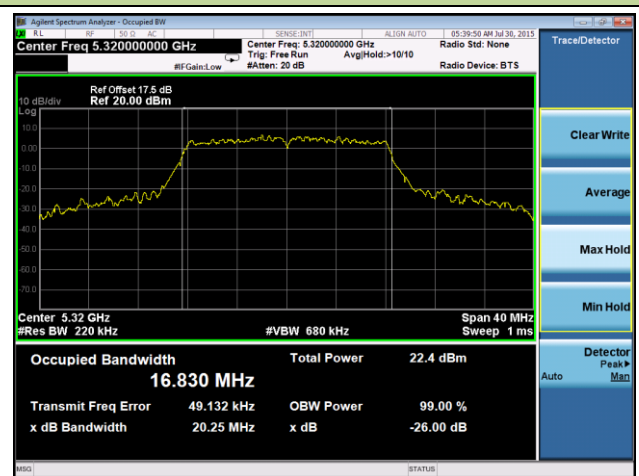

**Channel 134 (5670MHz)**

**Channel 142 (5710MHz)**

**Channel 151 (5755MHz)**

**Channel 159 (5795MHz)**

**802.11ac-VHT80 26dB Bandwidth & 99% Bandwidth - Ant 0 / Ant 0 + 1**
**Channel 42 (5210MHz)**

**Channel 58 (5290MHz)**

**Channel 106 (5530MHz)**

**Channel 122 (5610MHz)**

**Channel 138 (5690MHz)**

**Channel 155 (5755MHz)**

802.11a 26dB Bandwidth & 99% Bandwidth - Ant 1 / Ant 0 + 1

Channel 36 (5180MHz)

Channel 44 (5220MHz)

Channel 48 (5240MHz)

Channel 52 (5260MHz)

Channel 60 (5300MHz)

Channel 64 (5320MHz)

**Channel 100 (5500MHz)**

**Channel 120 (5600MHz)**

**Channel 140 (5700MHz)**

**Channel 149 (5745MHz)**

**Channel 157 (5785MHz)**