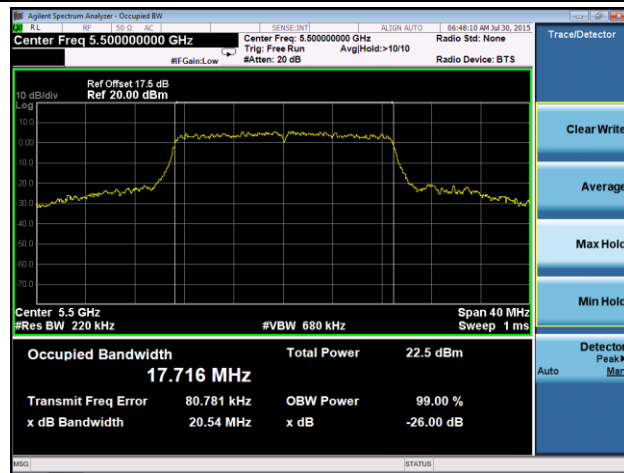

Channel 100 (5500MHz)