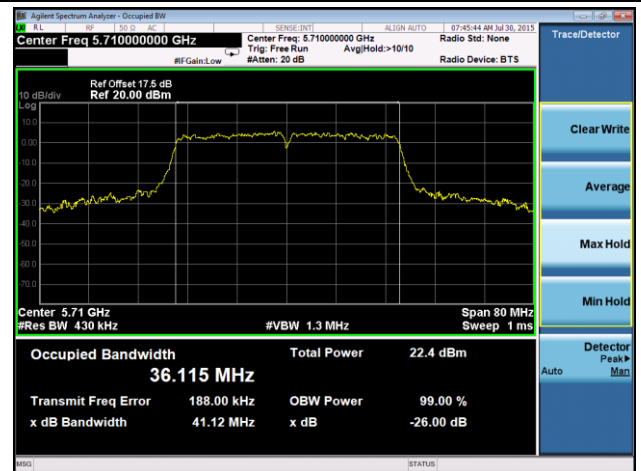

**802.11ac-VHT40 26dB Bandwidth & 99% Bandwidth - Ant 0 / Ant 0 + 1**

**Channel 38 (5190MHz)**

**Channel 46 (5230MHz)**

**Channel 54 (5270MHz)**

**Channel 62 (5310MHz)**

**Channel 102 (5510MHz)**

**Channel 118 (5590MHz)**

**Channel 134 (5670MHz)**

**Channel 142 (5710MHz)**

**Channel 151 (5755MHz)**

**Channel 159 (5795MHz)**

**802.11ac-VHT80 26dB Bandwidth & 99% Bandwidth - Ant 0 / Ant 0 + 1**
**Channel 42 (5210MHz)**

**Channel 58 (5290MHz)**