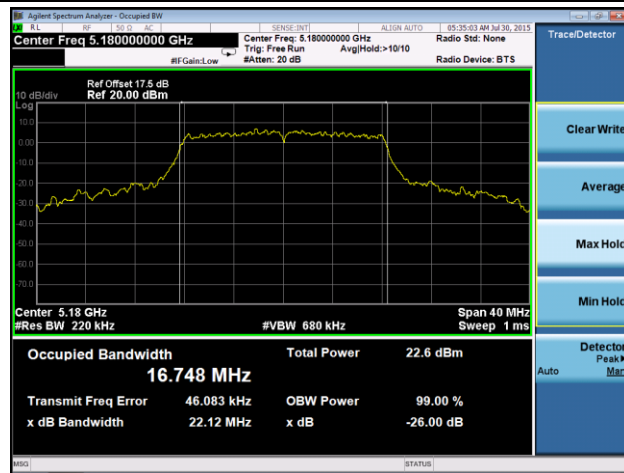

802.11a 26dB Bandwidth & 99% Bandwidth - Ant 1 / Ant 0 + 1

Channel 36 (5180MHz)