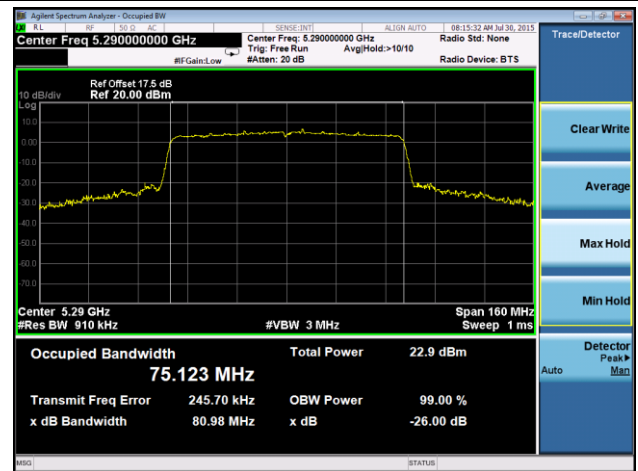

**802.11ac-VHT40 26dB Bandwidth & 99% Bandwidth - Ant 0 / Ant 0 + 1**

**Channel 38 (5190MHz)**

**Channel 46 (5230MHz)**

**Channel 54 (5270MHz)**

**Channel 62 (5310MHz)**

**Channel 102 (5510MHz)**

**Channel 118 (5590MHz)**

**Channel 134 (5670MHz)**

**Channel 142 (5710MHz)**

**Channel 151 (5755MHz)**

**Channel 159 (5795MHz)**

**802.11ac-VHT80 26dB Bandwidth & 99% Bandwidth - Ant 0 / Ant 0 + 1**
**Channel 42 (5210MHz)**

**Channel 58 (5290MHz)**