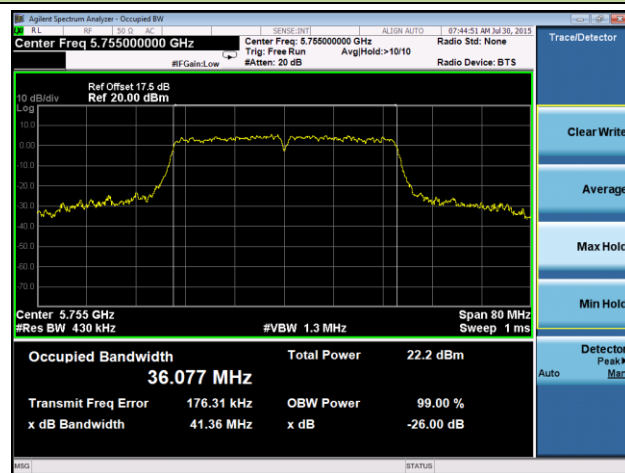

**802.11ac-VHT40 26dB Bandwidth & 99% Bandwidth - Ant 0 / Ant 0 + 1**

**Channel 38 (5190MHz)**

**Channel 46 (5230MHz)**

**Channel 54 (5270MHz)**

**Channel 62 (5310MHz)**

**Channel 102 (5510MHz)**

**Channel 118 (5590MHz)**

**Channel 134 (5670MHz)**

**Channel 142 (5710MHz)**

**Channel 151 (5755MHz)**

**Channel 159 (5795MHz)**

**802.11ac-VHT80 26dB Bandwidth & 99% Bandwidth - Ant 0 / Ant 0 + 1**
**Channel 42 (5210MHz)**

**Channel 58 (5290MHz)**