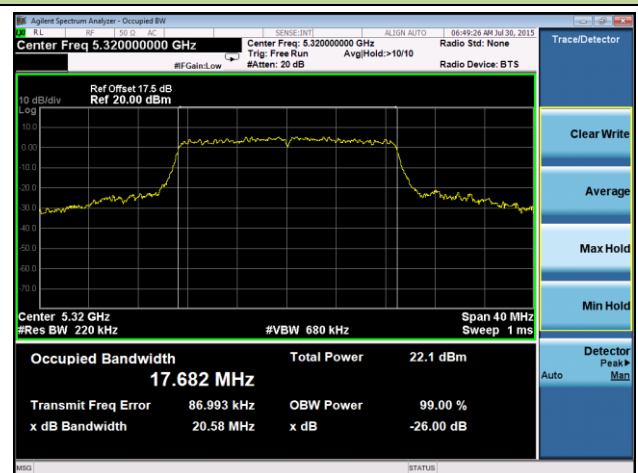

Channel 64 (5320MHz)