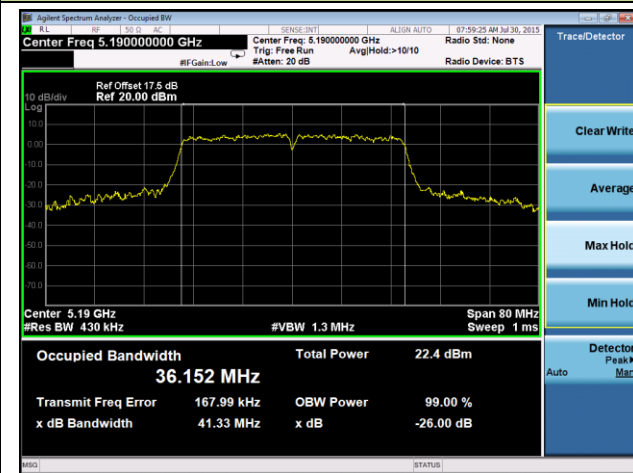

**802.11ac-VHT40 26dB Bandwidth & 99% Bandwidth - Ant 0 / Ant 0 + 1**

**Channel 38 (5190MHz)**

**Channel 46 (5230MHz)**

**Channel 54 (5270MHz)**

**Channel 62 (5310MHz)**

**Channel 102 (5510MHz)**

**Channel 118 (5590MHz)**

**Channel 134 (5670MHz)**

**Channel 142 (5710MHz)**

**Channel 151 (5755MHz)**

**Channel 159 (5795MHz)**

**802.11ac-VHT80 26dB Bandwidth & 99% Bandwidth - Ant 0 / Ant 0 + 1**
**Channel 42 (5210MHz)**

**Channel 58 (5290MHz)**