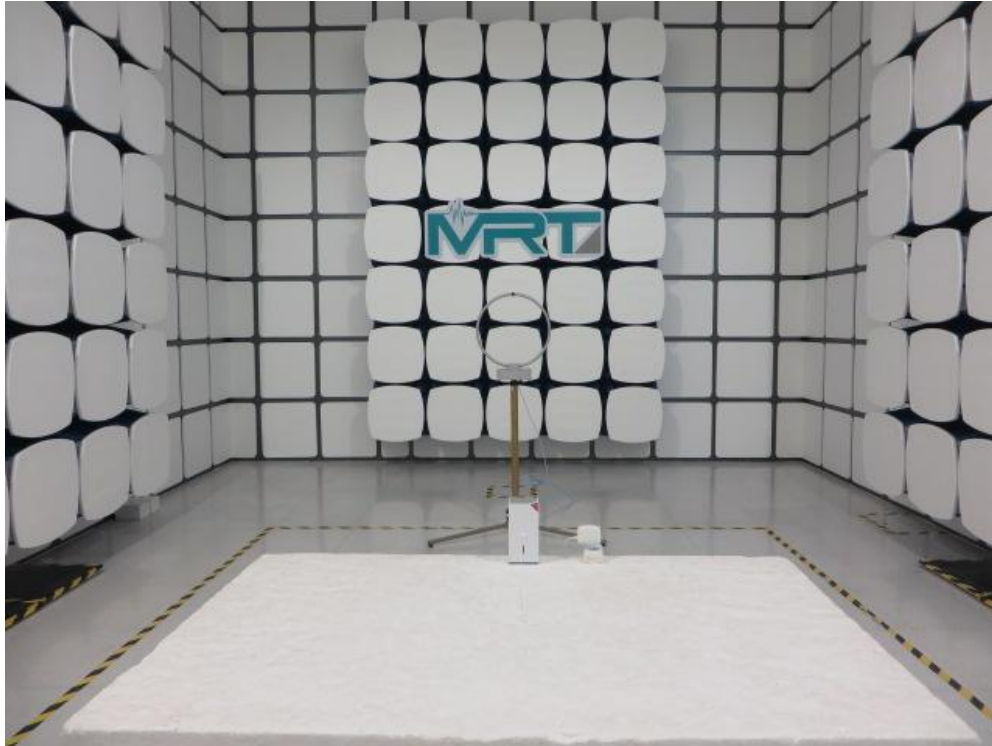

FCC Part15C&15E Test Setup Photo

Description: Front view of Conducted Emission Test Setup

Description: Back view of Conducted Emission Test Setup

Description: Radiated Emission Test Setup for 9kHz ~ 30MHz

Description: Radiated Emission Test Setup for 30MHz ~ 1GHz

Description: Radiated Emission Test Setup for 1GHz ~ 18GHz

Description: Radiated Emission Test Setup for 18GHz ~ 40GHz

Description: Dynamic Frequency Selection Test Setup Photo