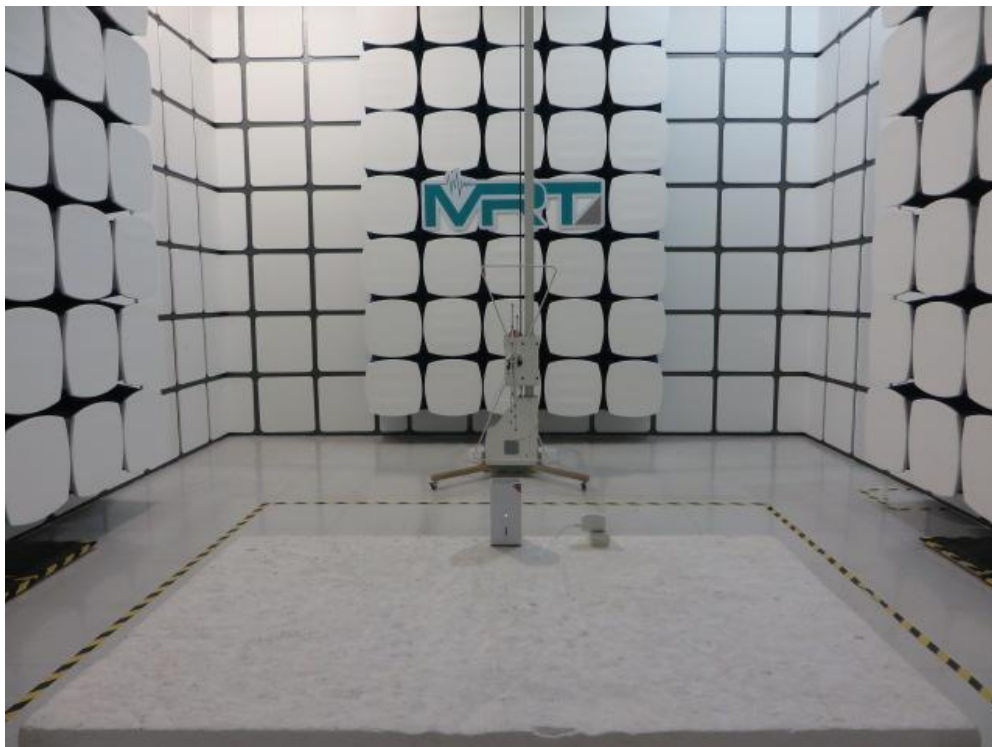

FCC Part15C&15E Test Setup Photo

Description: Front view of Conducted Emission Test Setup

Description: Back view of Conducted Emission Test Setup

Description: Radiated Emission Test Setup for 9kHz ~ 30MHz

Description: Radiated Emission Test Setup for 30MHz ~ 1GHz

Description: Radiated Emission Test Setup for 1GHz ~ 18GHz

Description: Radiated Emission Test Setup for 18GHz ~ 40GHz

Description: Dynamic Frequency Selection Test Setup Photo