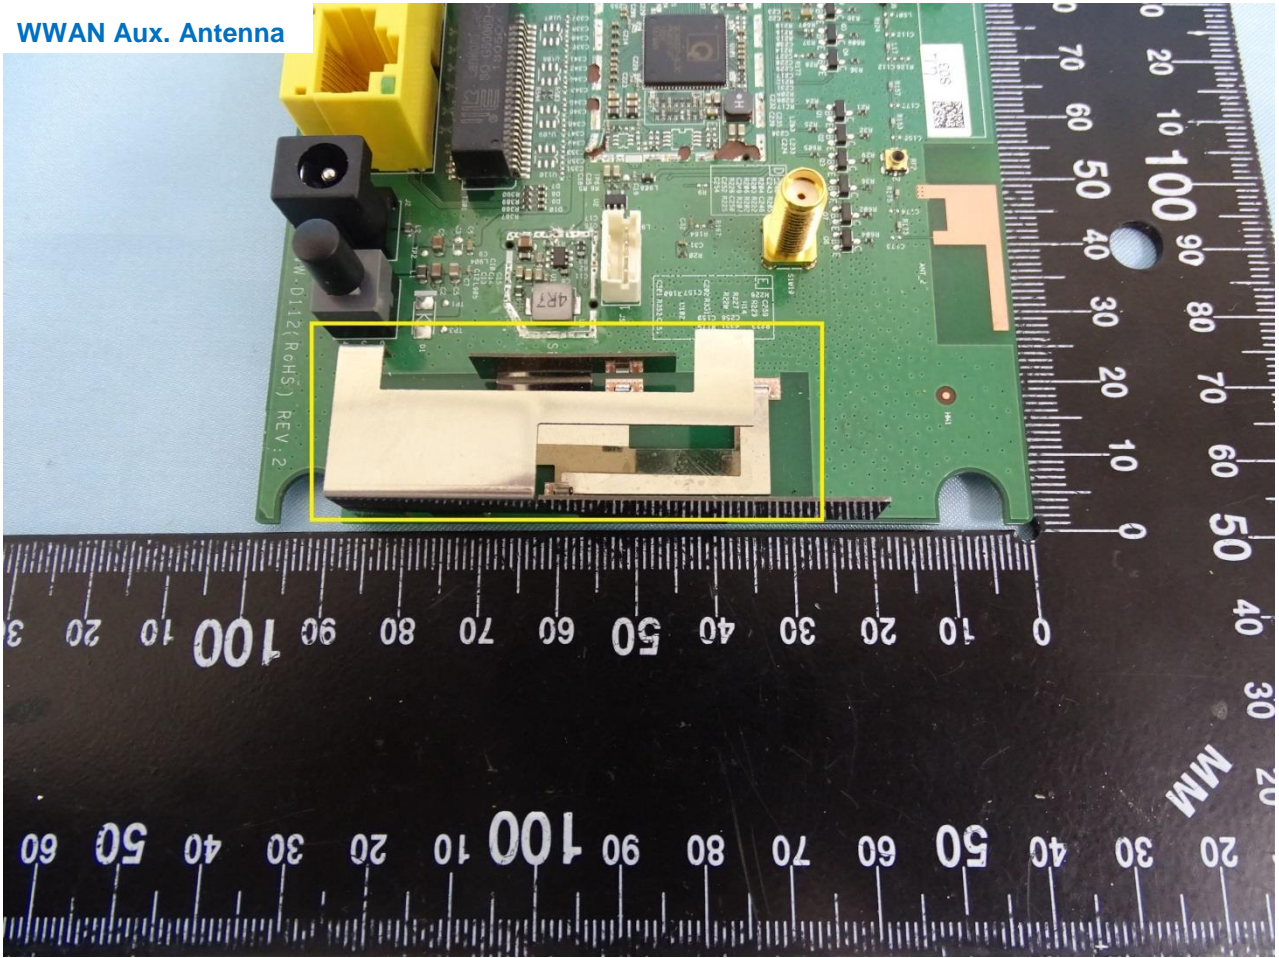

Brand Name: Movistar / Model Name: RTL0055VW-D112

Brand Name: Movistar / Model Name: RTL0055VW-D112

WWAN Main Antenna

Brand Name: Movistar / Model Name: RTL0055VW-D112

WWAN Aux. Antenna

Brand Name: Movistar / Model Name: RTL0055VW-D112