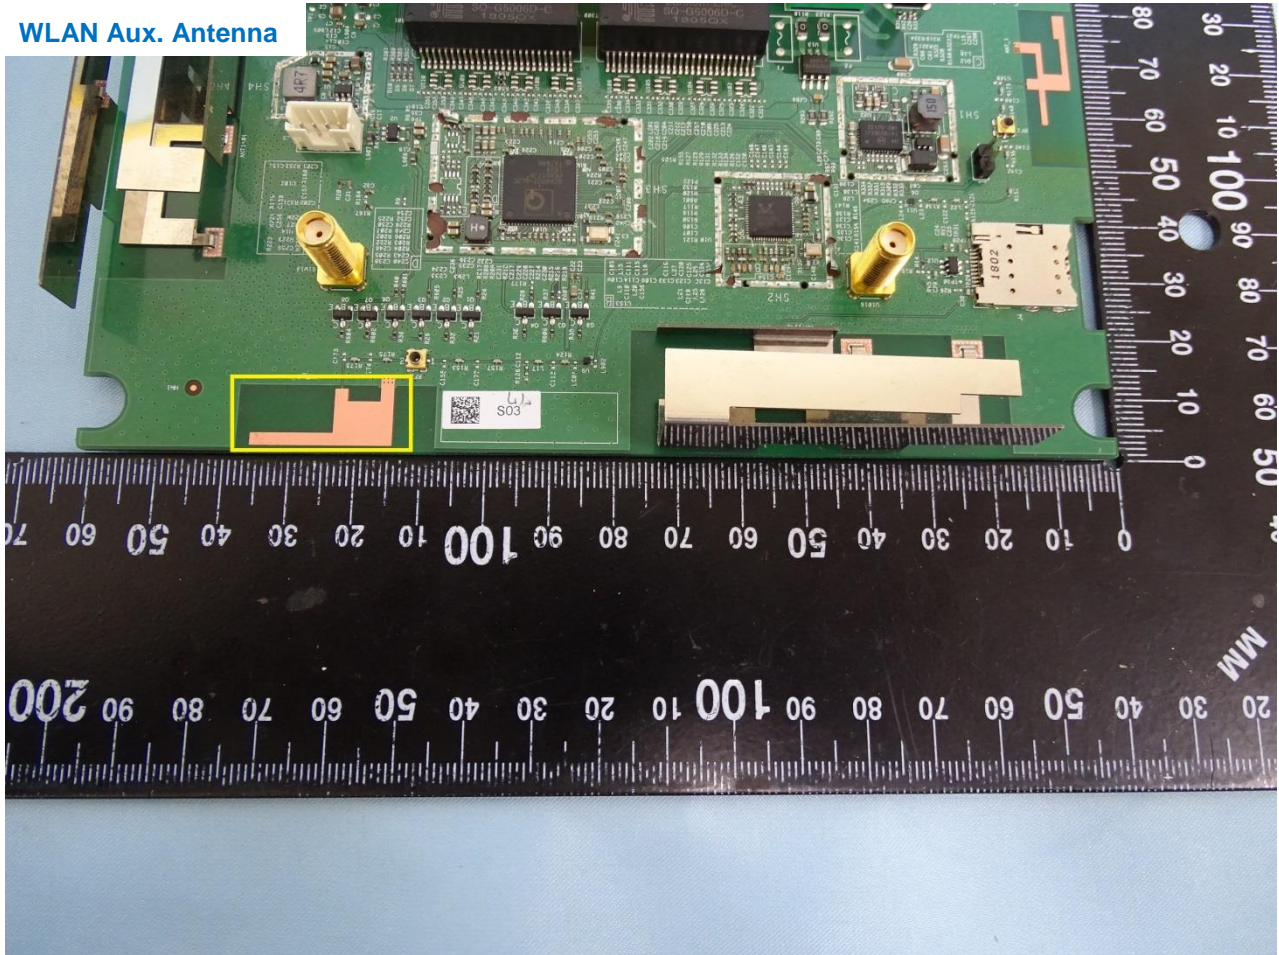

Brand Name: Movistar / Model Name: RTL0055VW-D112

WLAN Aux. Antenna

————THE END————