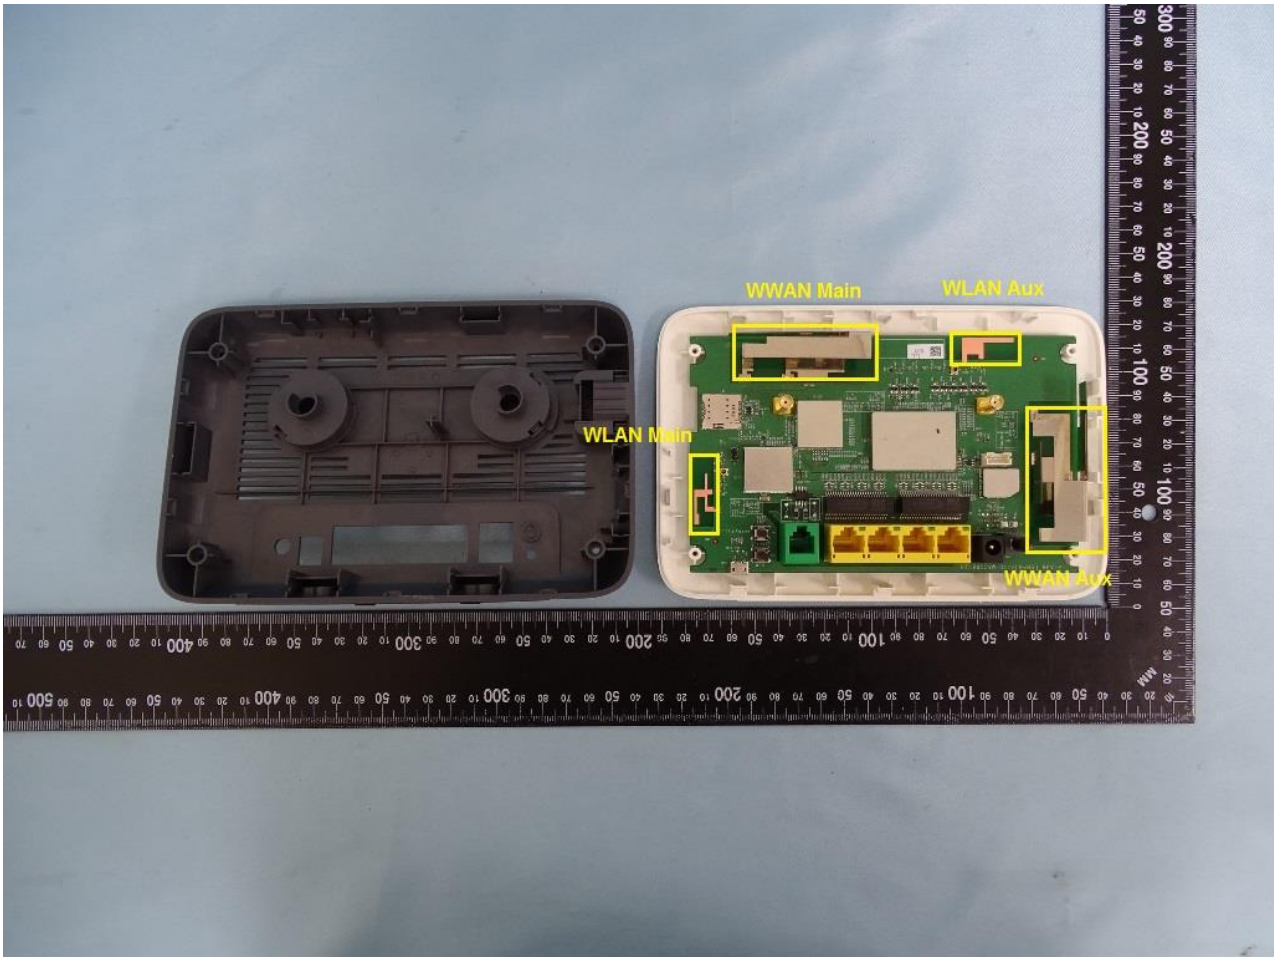

3. Internal Photograph of EUT

Brand Name: Movistar / Model Name: RTL0055VW-D112

Brand Name: Movistar / Model Name: RTL0055VW-D112

Brand Name: Movistar / Model Name: RTL0055VW-D112

Brand Name: Movistar / Model Name: RTL0055VW-D112

Brand Name: Movistar / Model Name: RTL0055VW-D112

Brand Name: Movistar / Model Name: RTL0055VW-D112

Brand Name: Movistar / Model Name: RTL0055VW-D112

Brand Name: Movistar / Model Name: RTL0055VW-D112

Brand Name: Movistar / Model Name: RTL0055VW-D112