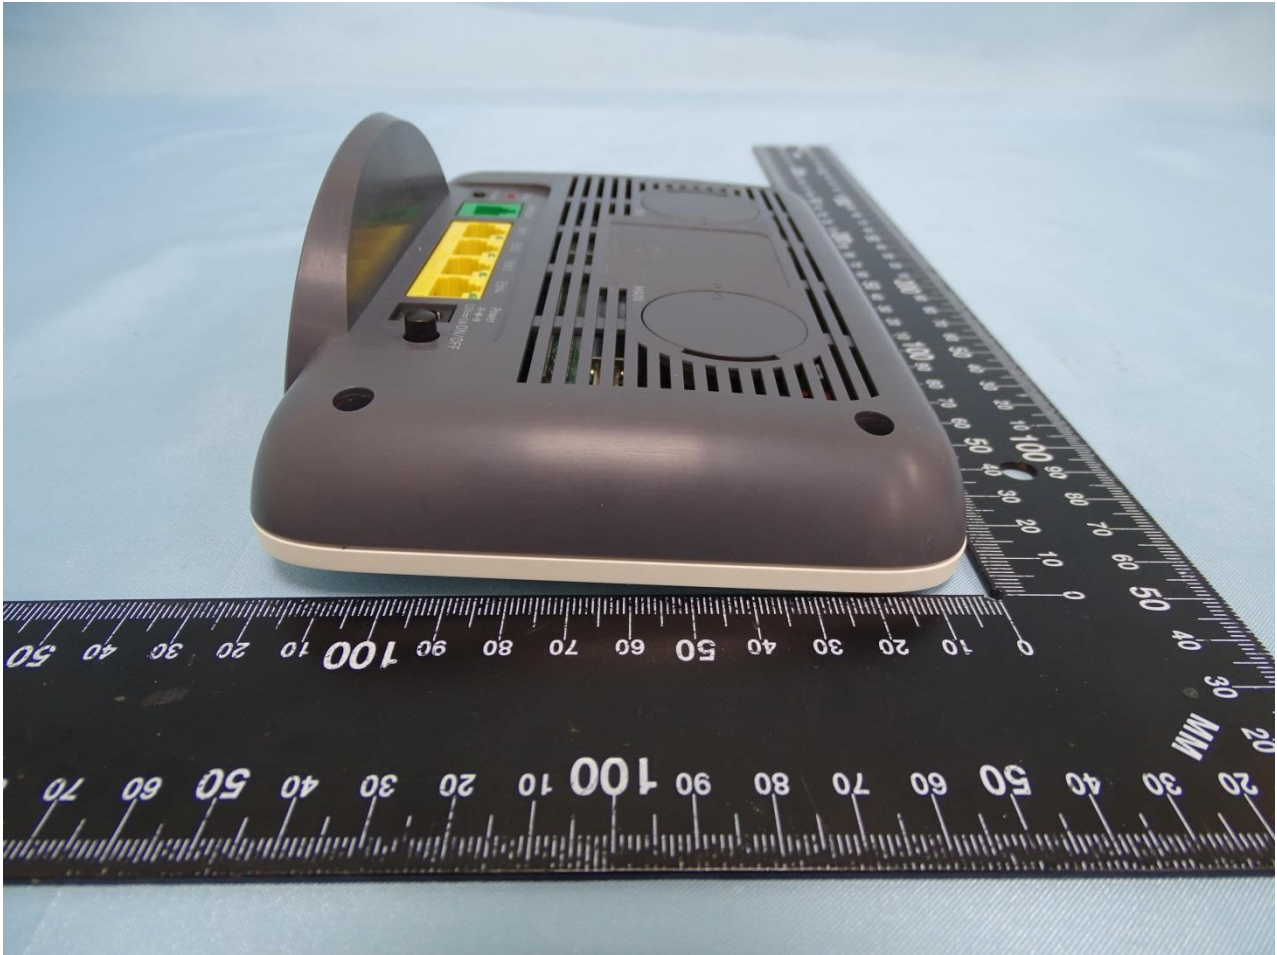

1. External Photograph of EUT

Brand Name: Movistar / Model Name: RTL0055VW-D112

Brand Name: Movistar / Model Name: RTL0055VW-D112

Brand Name: Movistar / Model Name: RTL0055VW-D112

Brand Name: Movistar / Model Name: RTL0055VW-D112

Brand Name: Movistar / Model Name: RTL0055VW-D112

Brand Name: Movistar / Model Name: RTL0055VW-D112

2. Photograph of Accessory

Brand Name: Movistar / Model Name: RTL0055VW-D112

Specification of Accessory		
AC Adapter 1	Brand Name	FRECOM
	Model Name	F12L30-120100SPAA
AC Adapter 2	Brand Name	FRECOM
	Model Name	F12L30-120100SPAU
AC Adapter 3	Brand Name	APD
	Model Name	WB-12G12FA
AC Adapter 4	Brand Name	APD
	Model Name	WB-12G12FU