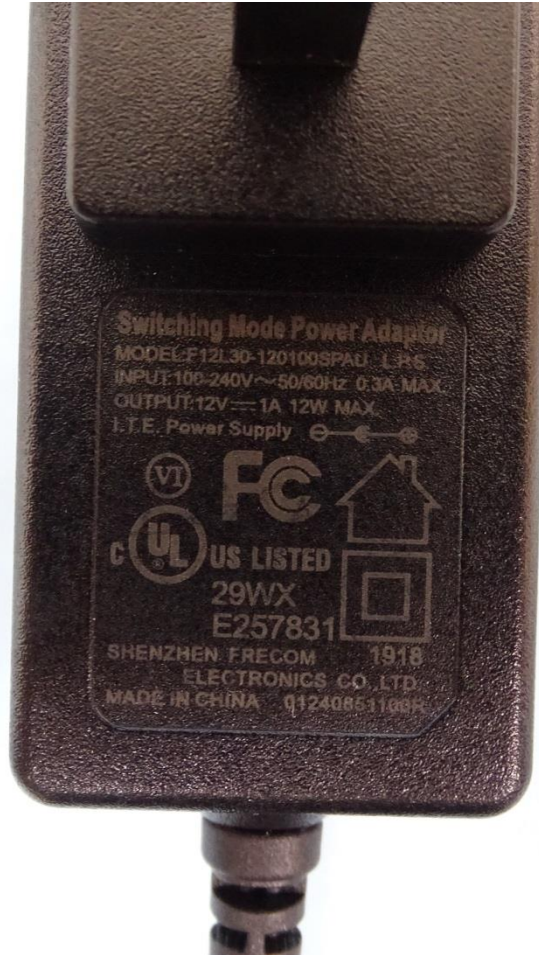

1. External Photograph of EUT

Brand Name: Movistar / Model Name: RTL0055VW-D112

Brand Name: Movistar / Model Name: RTL0055VW-D112

**Brand Name: Movistar / Model Name: RTL0055VW-D112**

**Brand Name: Movistar / Model Name: RTL0055VW-D112**

**Brand Name: Movistar / Model Name: RTL0055VW-D112**

**Brand Name: Movistar / Model Name: RTL0055VW-D112**

**2. Photograph of Accessory**

**Brand Name: Movistar / Model Name: RTL0055VW-D112**

| <b>Specification of Accessory</b> |                   |                   |
|-----------------------------------|-------------------|-------------------|
| <b>AC Adapter 1</b>               | <b>Brand Name</b> | FRECOM            |
|                                   | <b>Model Name</b> | F12L30-120100SPAA |
| <b>AC Adapter 2</b>               | <b>Brand Name</b> | FRECOM            |
|                                   | <b>Model Name</b> | F12L30-120100SPAU |
| <b>AC Adapter 3</b>               | <b>Brand Name</b> | APD               |
|                                   | <b>Model Name</b> | WB-12G12FA        |
| <b>AC Adapter 4</b>               | <b>Brand Name</b> | APD               |
|                                   | <b>Model Name</b> | WB-12G12FU        |

**Remark:** For accessories equipped with this EUT, please refer to the following photos.

Brand Name: Movistar / Model Name: RTL0055VW-D112

Brand Name: Movistar / Model Name: RTL0055VW-D112

AC Adapter 1

Brand Name: Movistar / Model Name: RTL0055VW-D112

AC Adapter 2

Brand Name: Movistar / Model Name: RTL0055VW-D112

AC Adapter 3

Brand Name: Movistar / Model Name: RTL0055VW-D112

AC Adapter 4