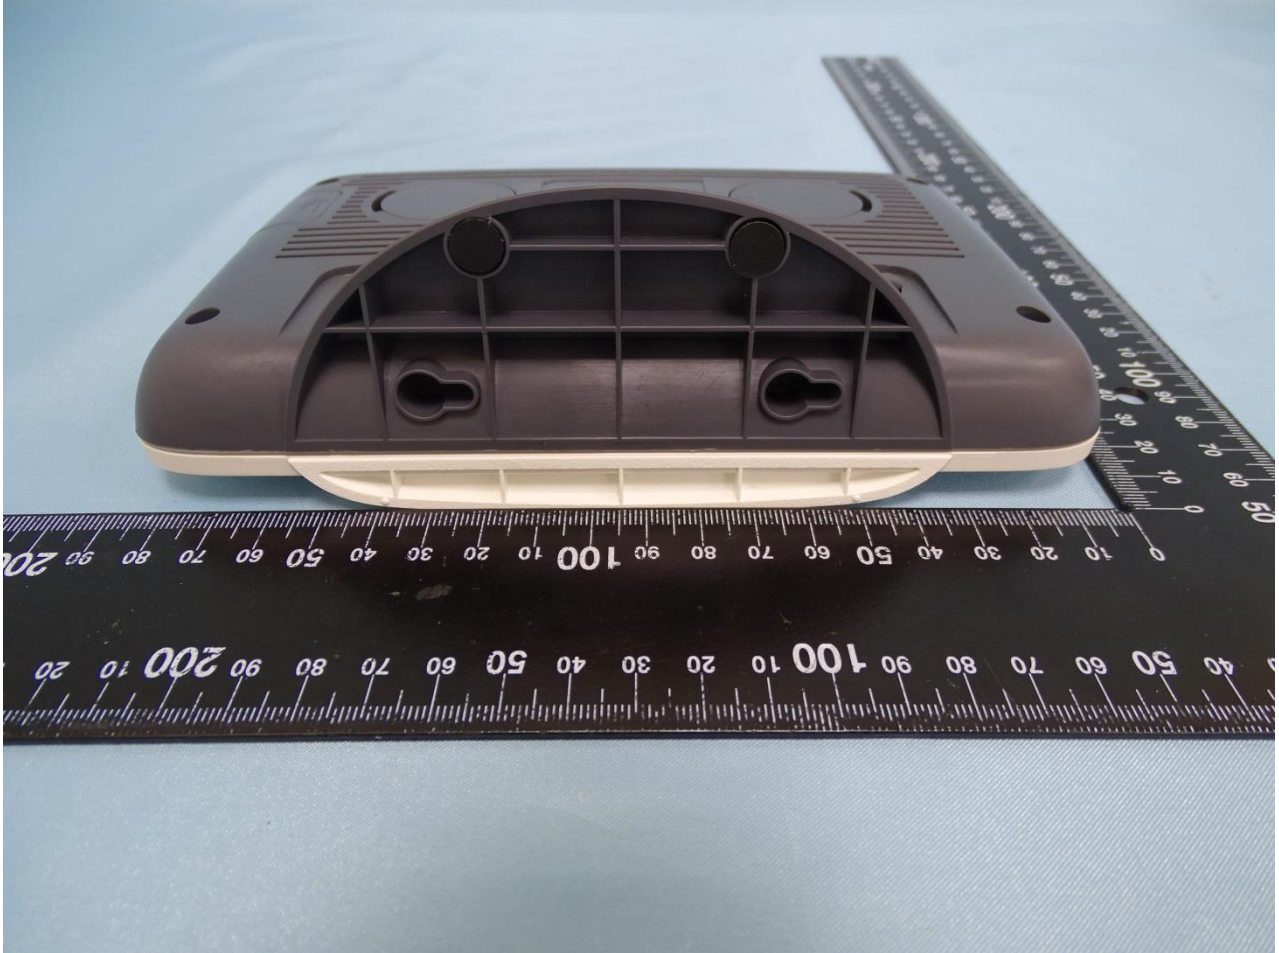

1. External Photograph of EUT

Brand Name: Movistar / Model Name: RTL0055VW-D112

Brand Name: Movistar / Model Name: RTL0055VW-D112

**Brand Name: Movistar / Model Name: RTL0055VW-D112**

**Brand Name: Movistar / Model Name: RTL0055VW-D112**