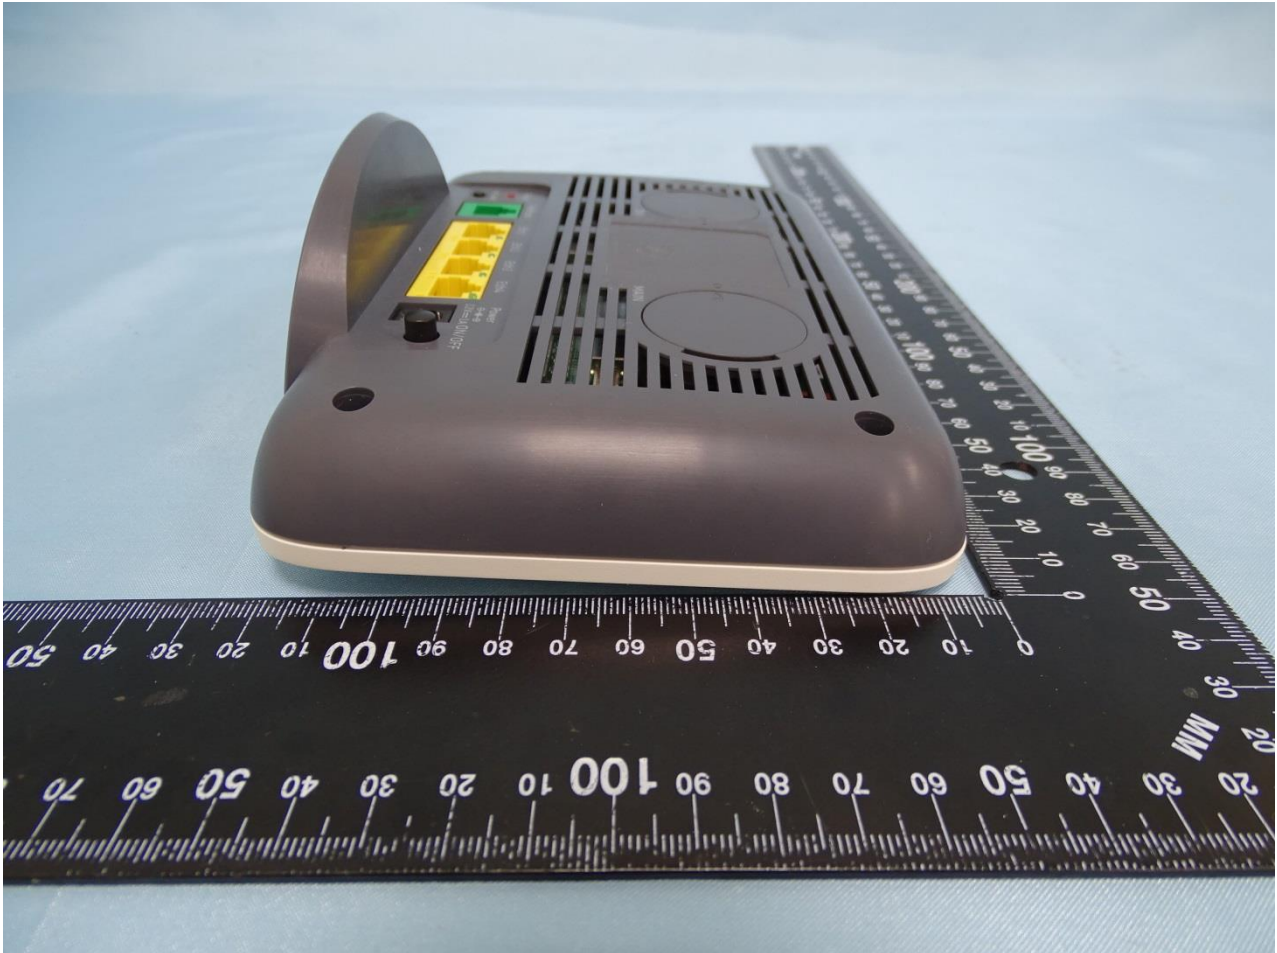

1. External Photograph of EUT

Brand Name: Movistar / Model Name: RTL0055VW-D112

Brand Name: Movistar / Model Name: RTL0055VW-D112

**Brand Name: Movistar / Model Name: RTL0055VW-D112**

**Brand Name: Movistar / Model Name: RTL0055VW-D112**

**Brand Name: Movistar / Model Name: RTL0055VW-D112**

**Brand Name: Movistar / Model Name: RTL0055VW-D112**

**2. Photograph of Accessory**

**Brand Name: Movistar / Model Name: RTL0055VW-D112**

| <b>Specification of Accessory</b> |                   |                   |
|-----------------------------------|-------------------|-------------------|
| <b>AC Adapter 1</b>               | <b>Brand Name</b> | FRECOM            |
|                                   | <b>Model Name</b> | F12L30-120100SPAA |
| <b>AC Adapter 2</b>               | <b>Brand Name</b> | FRECOM            |
|                                   | <b>Model Name</b> | F12L30-120100SPAU |
| <b>AC Adapter 3</b>               | <b>Brand Name</b> | APD               |
|                                   | <b>Model Name</b> | WB-12G12FA        |
| <b>AC Adapter 4</b>               | <b>Brand Name</b> | APD               |
|                                   | <b>Model Name</b> | WB-12G12FU        |