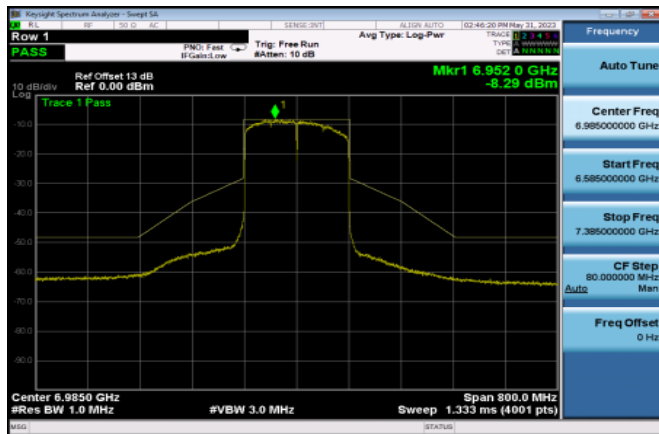

Channel 207