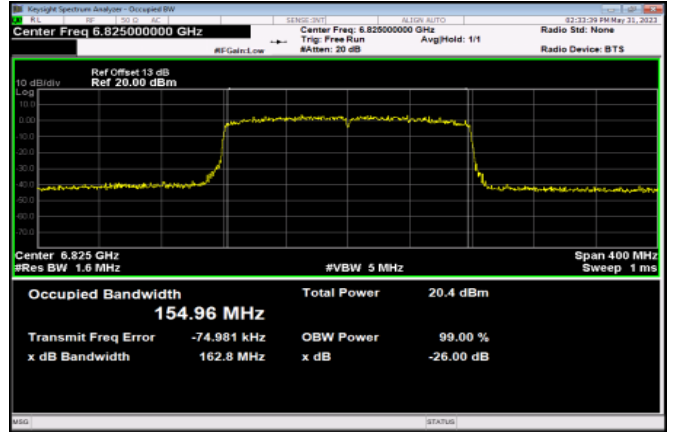

<Chain 0>

802.11ax HE160

Channel 15

Channel 47

Channel 79

Channel 111

Channel 143

Channel 175