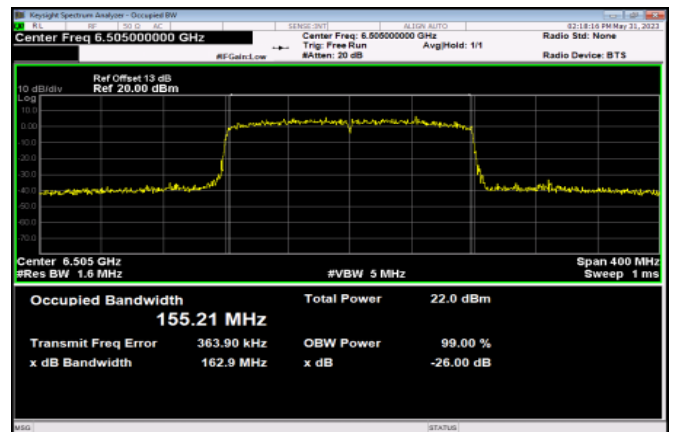

Channel 207

<Chain 1>

802.11ax HE160

Channel 15

Channel 47

Channel 79

Channel 111

Channel 143