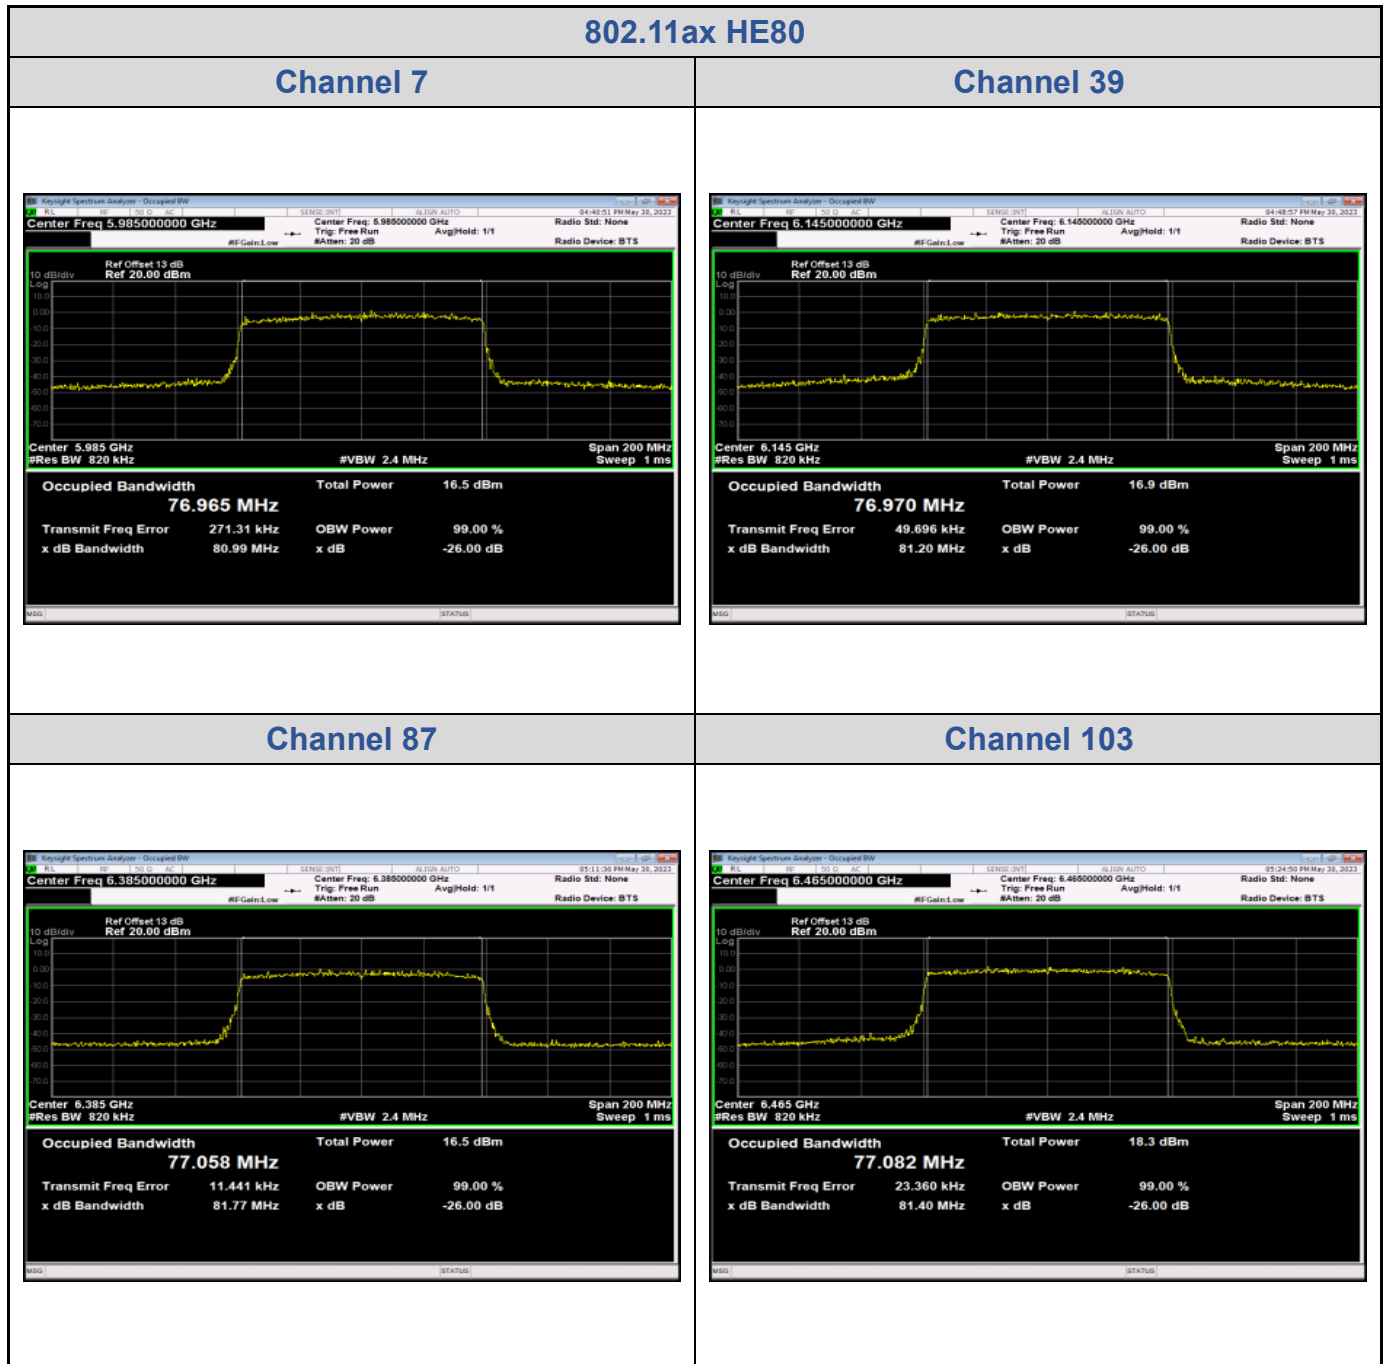

<Chain 2>