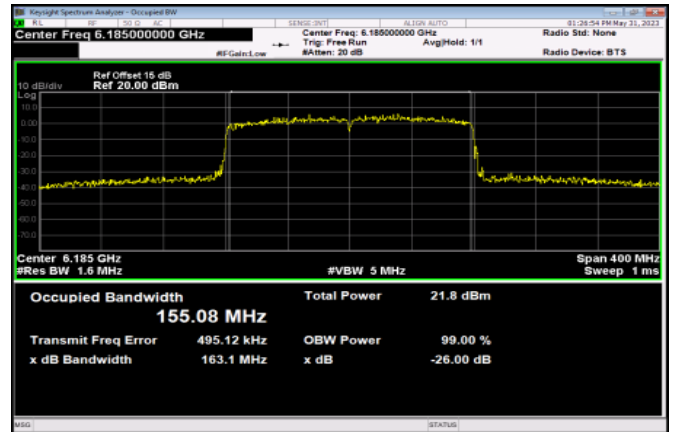

Channel 207

<Chain 1>

802.11ax HE160

Channel 15

Channel 47

Channel 79

Channel 111

Channel 143