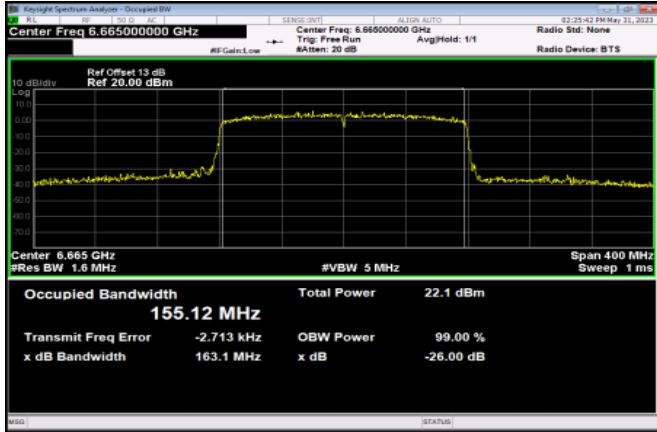

Channel 207

<Chain 1>

802.11ax HE160

Channel 15

Channel 47

Channel 79

Channel 111

Channel 143