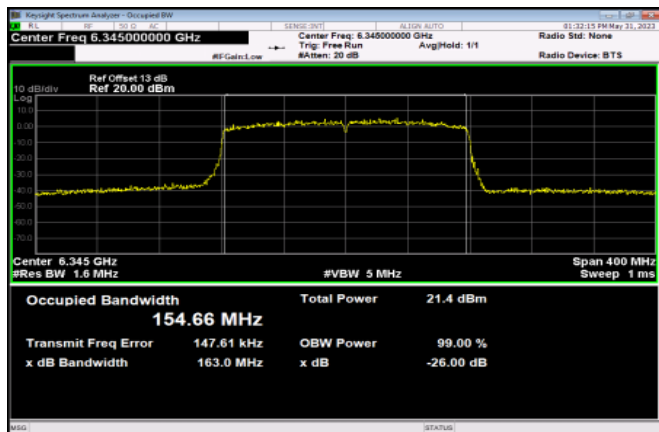

<Chain 0>

802.11ax HE160

Channel 15

Channel 47

Channel 79

Channel 111

Channel 143

Channel 175