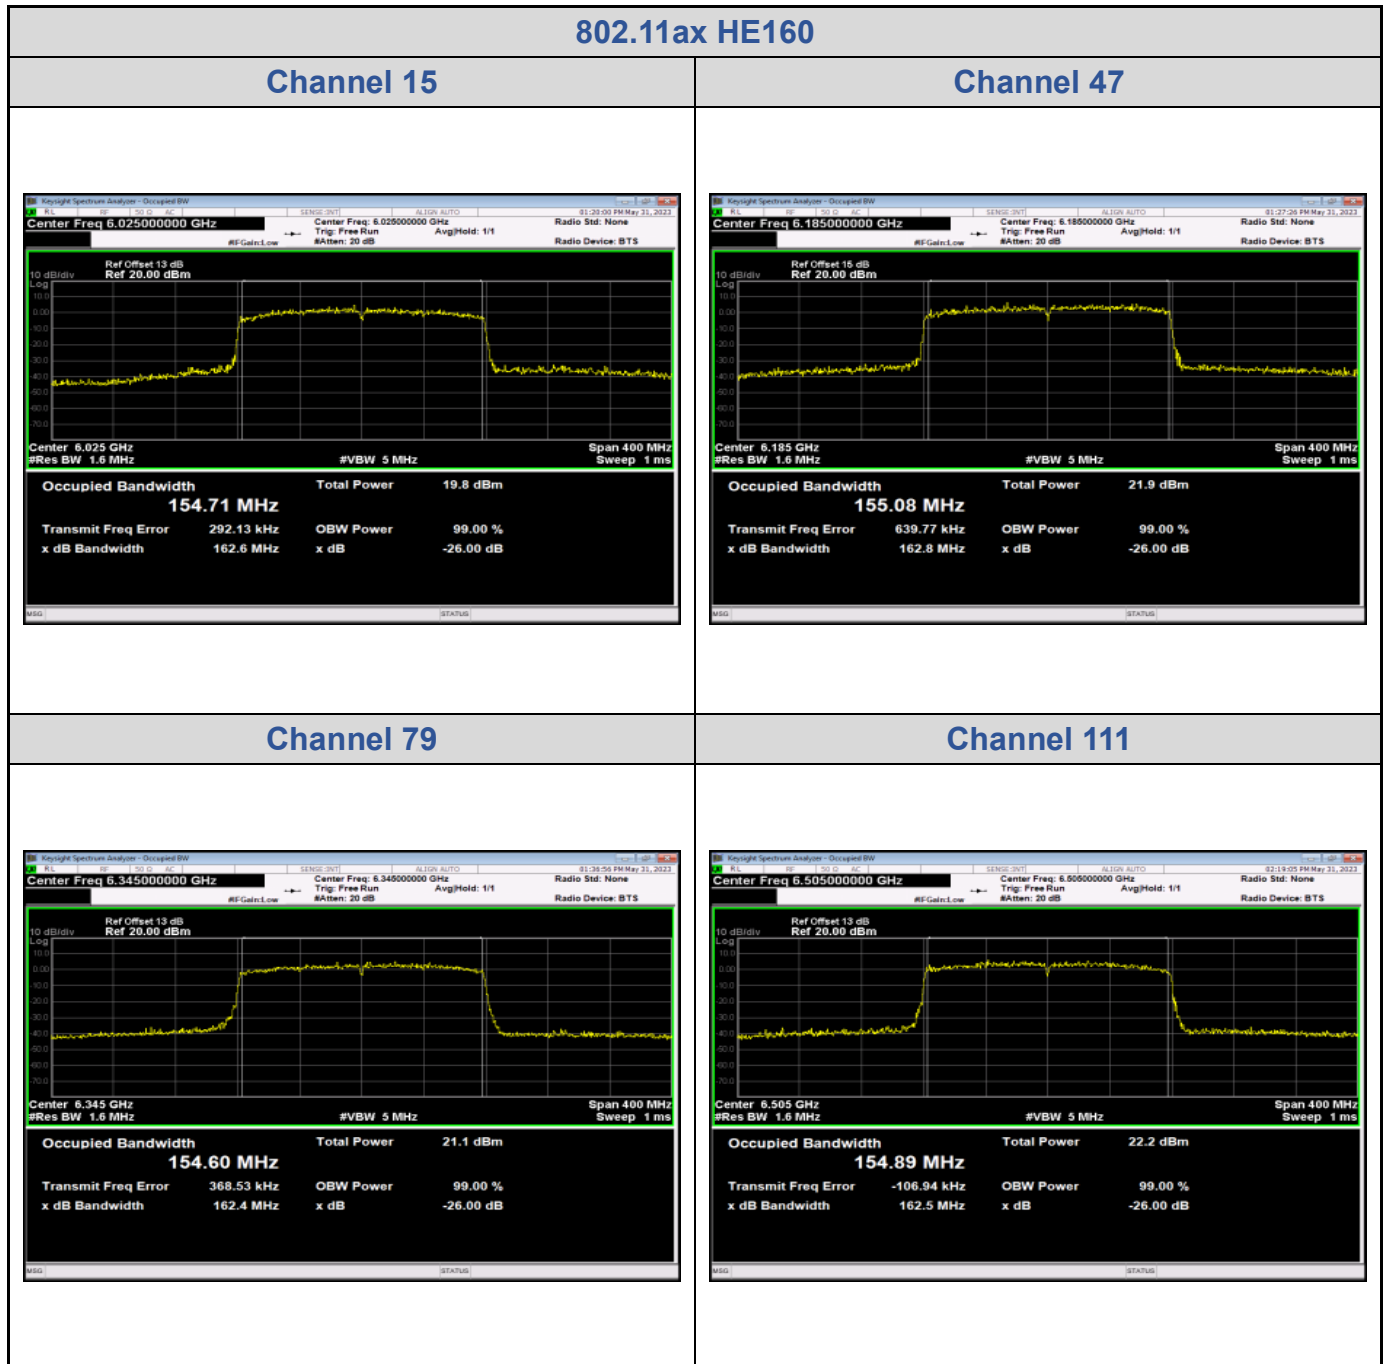

<Chain 2>