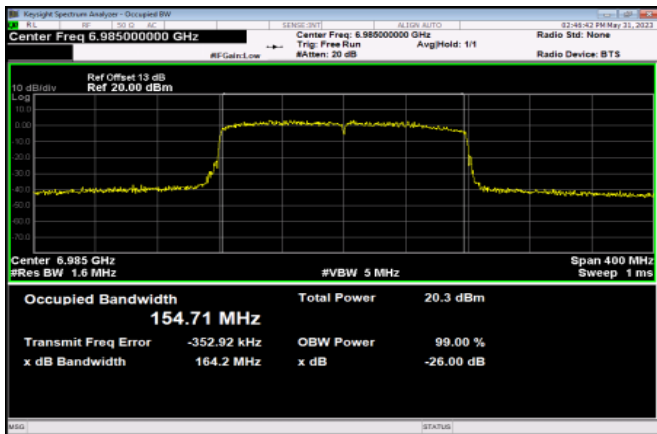

Channel 207