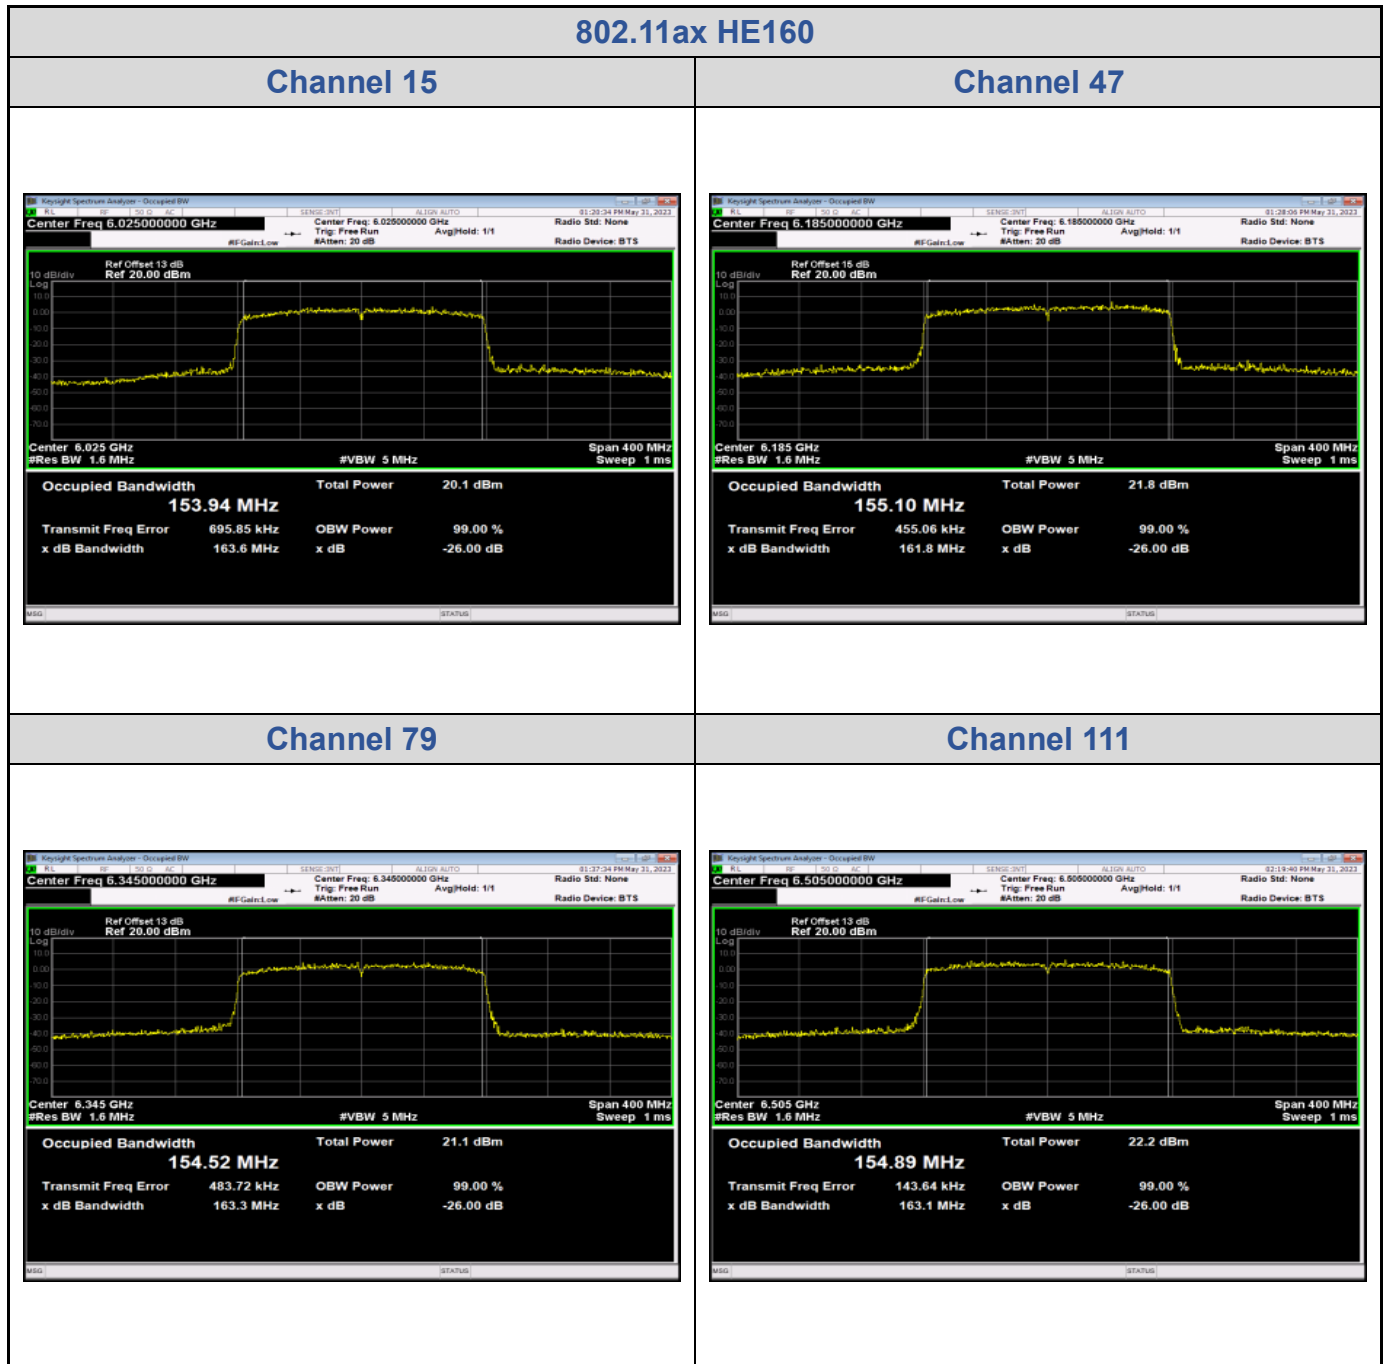

Channel 207

<Chain 1>

802.11ax HE160

Channel 15

Channel 47

Channel 79

Channel 111

Channel 143

Channel 175

Channel 207

<Chain 2>

Channel 143

Channel 175

Channel 207

<Chain 3>

Channel 143