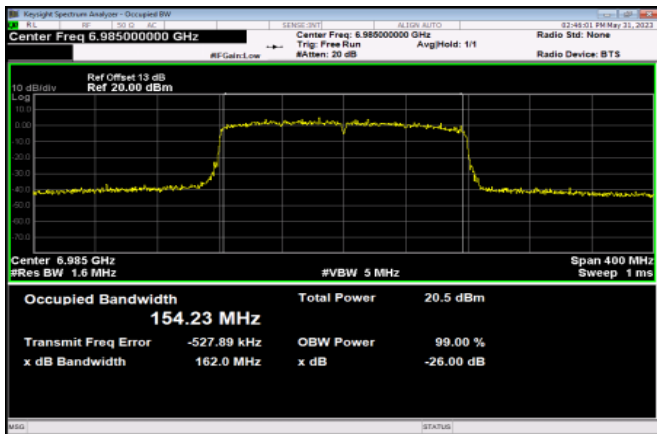

Channel 207