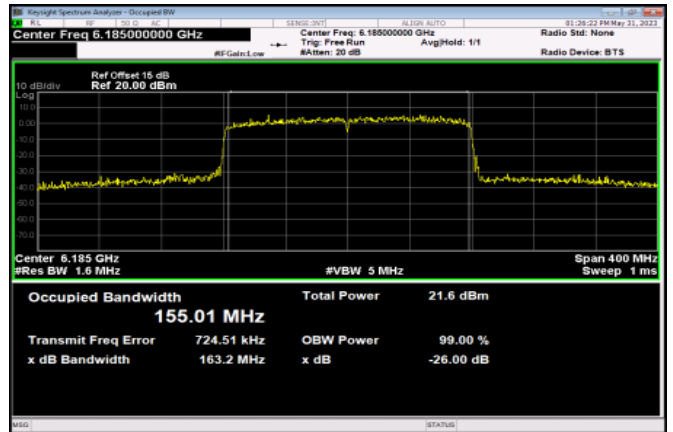

<Chain 0>

802.11ax HE160

Channel 15

Channel 47

Channel 79

Channel 111