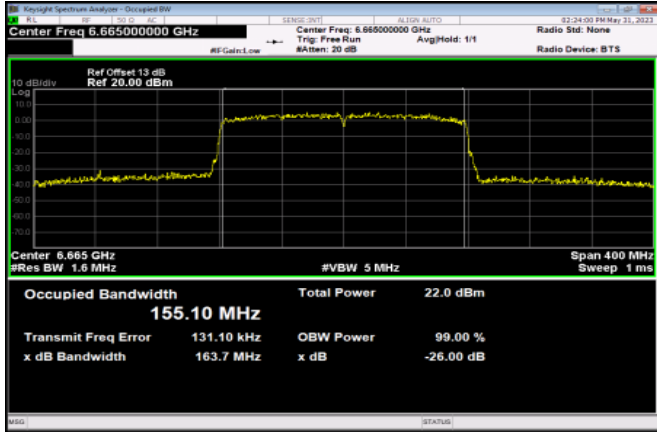

<Chain 0>

802.11ax HE160

Channel 15

Channel 47

Channel 79

Channel 111

Channel 143

Channel 175