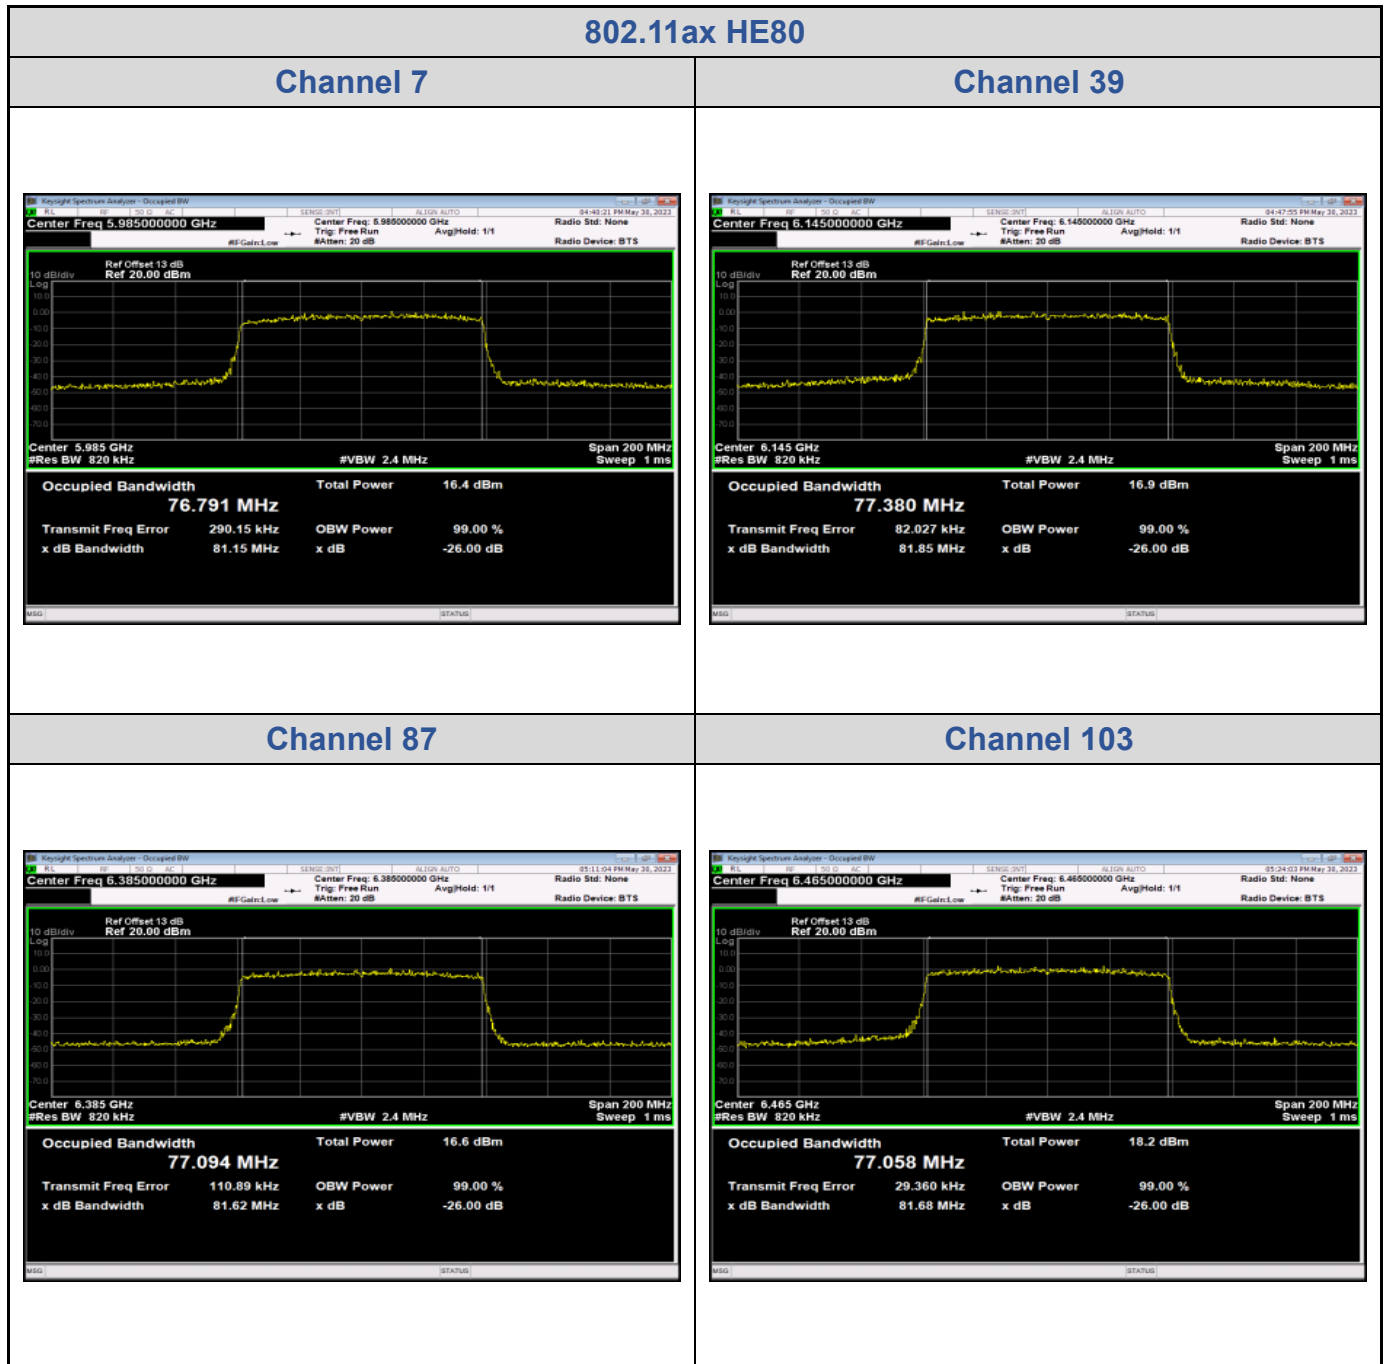

<Chain 0>

Channel 119

Channel 135

Channel 151

Channel 167

Channel 183

Channel 199

Channel 215

<Chain 1>

Channel 119

Channel 135

Channel 151

Channel 167

Channel 183

Channel 199

Channel 215