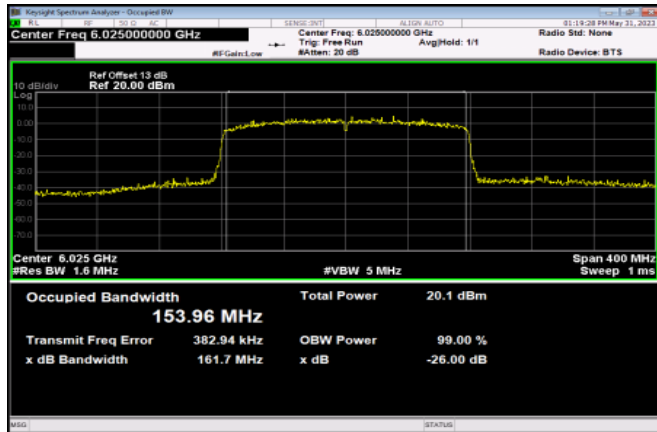

<Chain 1>

802.11ax HE160

Channel 15