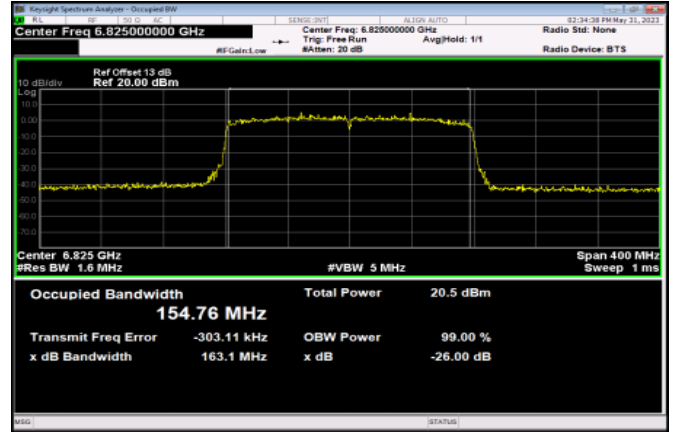

Channel 175