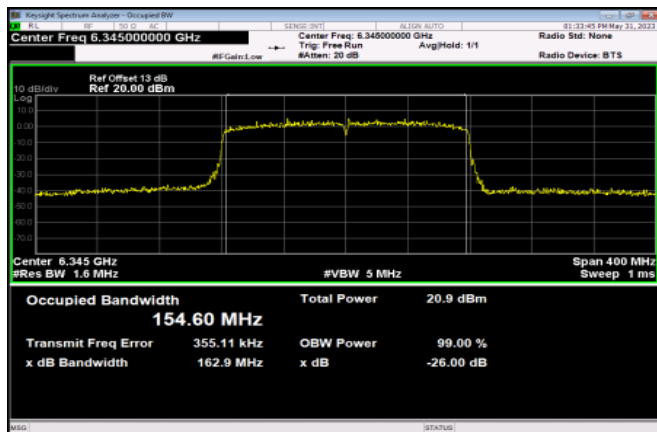

Channel 207

<Chain 1>

802.11ax HE160

Channel 15

Channel 47

Channel 79

Channel 111

Channel 143