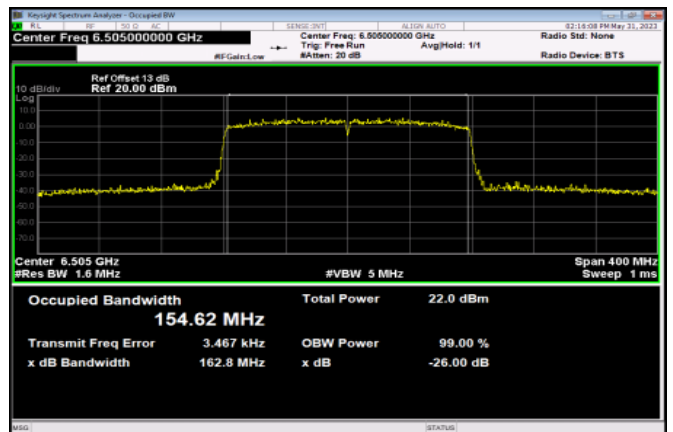

<Chain 0>

802.11ax HE160

Channel 15

Channel 47

Channel 79

Channel 111

Channel 143

Channel 175