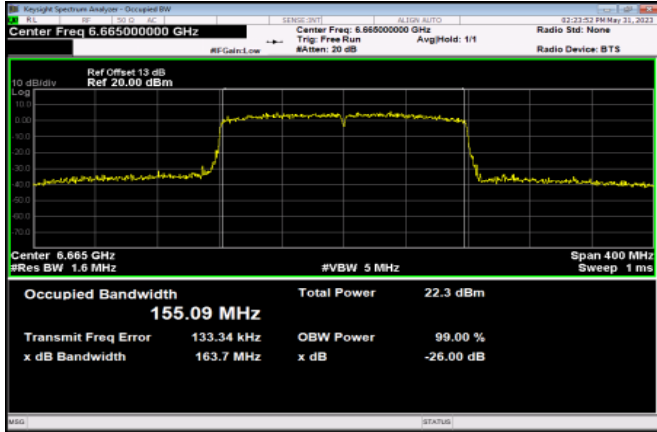

Channel 143