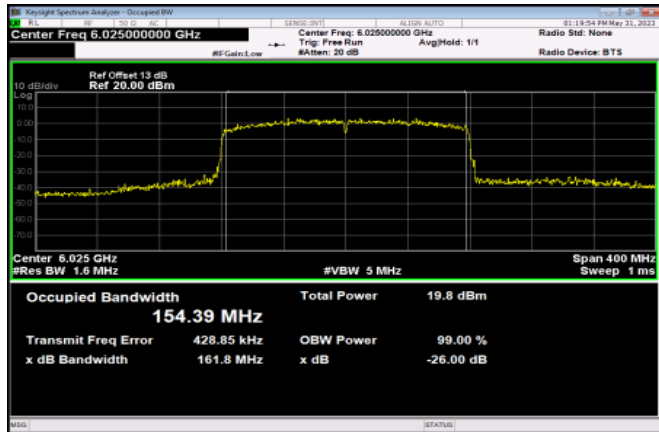

Channel 79

Channel 111

Channel 143

Channel 175

Channel 207

<Chain 2>

802.11ax HE160

Channel 15