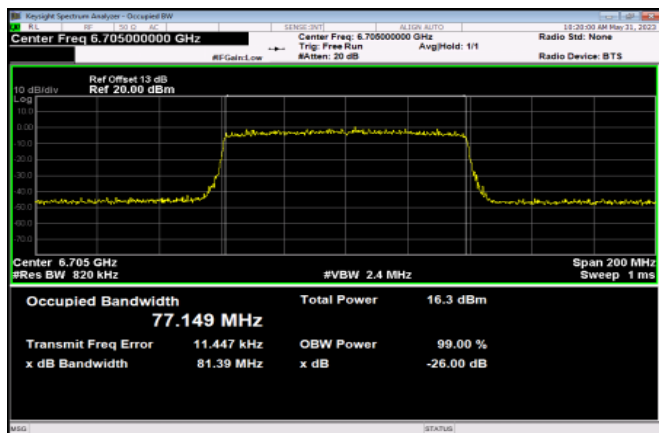

Channel 119

Channel 135

Channel 151

Channel 167

Channel 183

Channel 199

Channel 215

802.11ax HE160