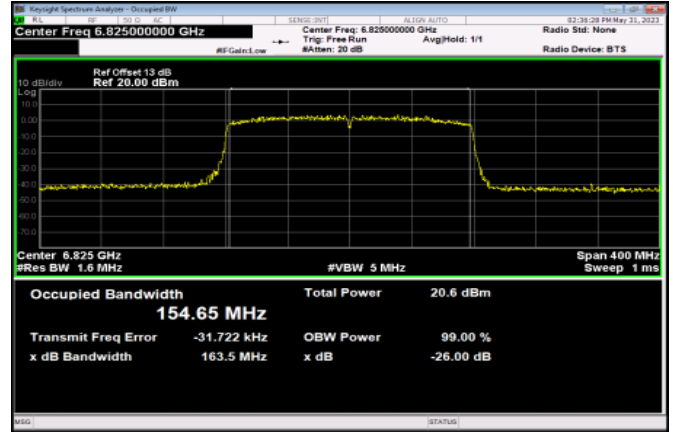

Channel 47

Channel 79

Channel 111

Channel 143

Channel 175

Channel 207

<Chain 3>

802.11ax HE160