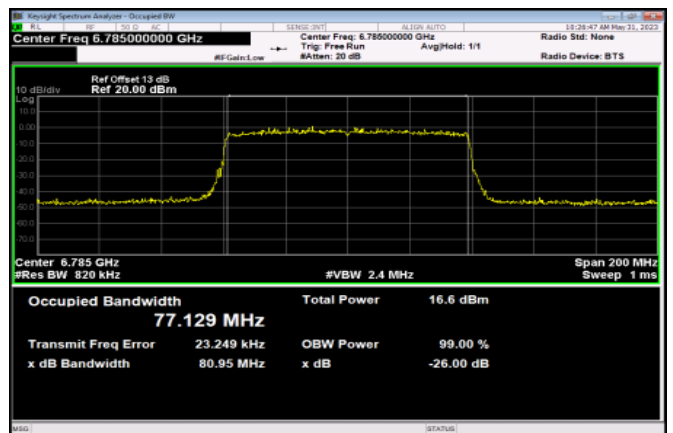

Channel 119

Channel 135

Channel 151

Channel 167

Channel 183

Channel 199

Channel 215

802.11ax HE160