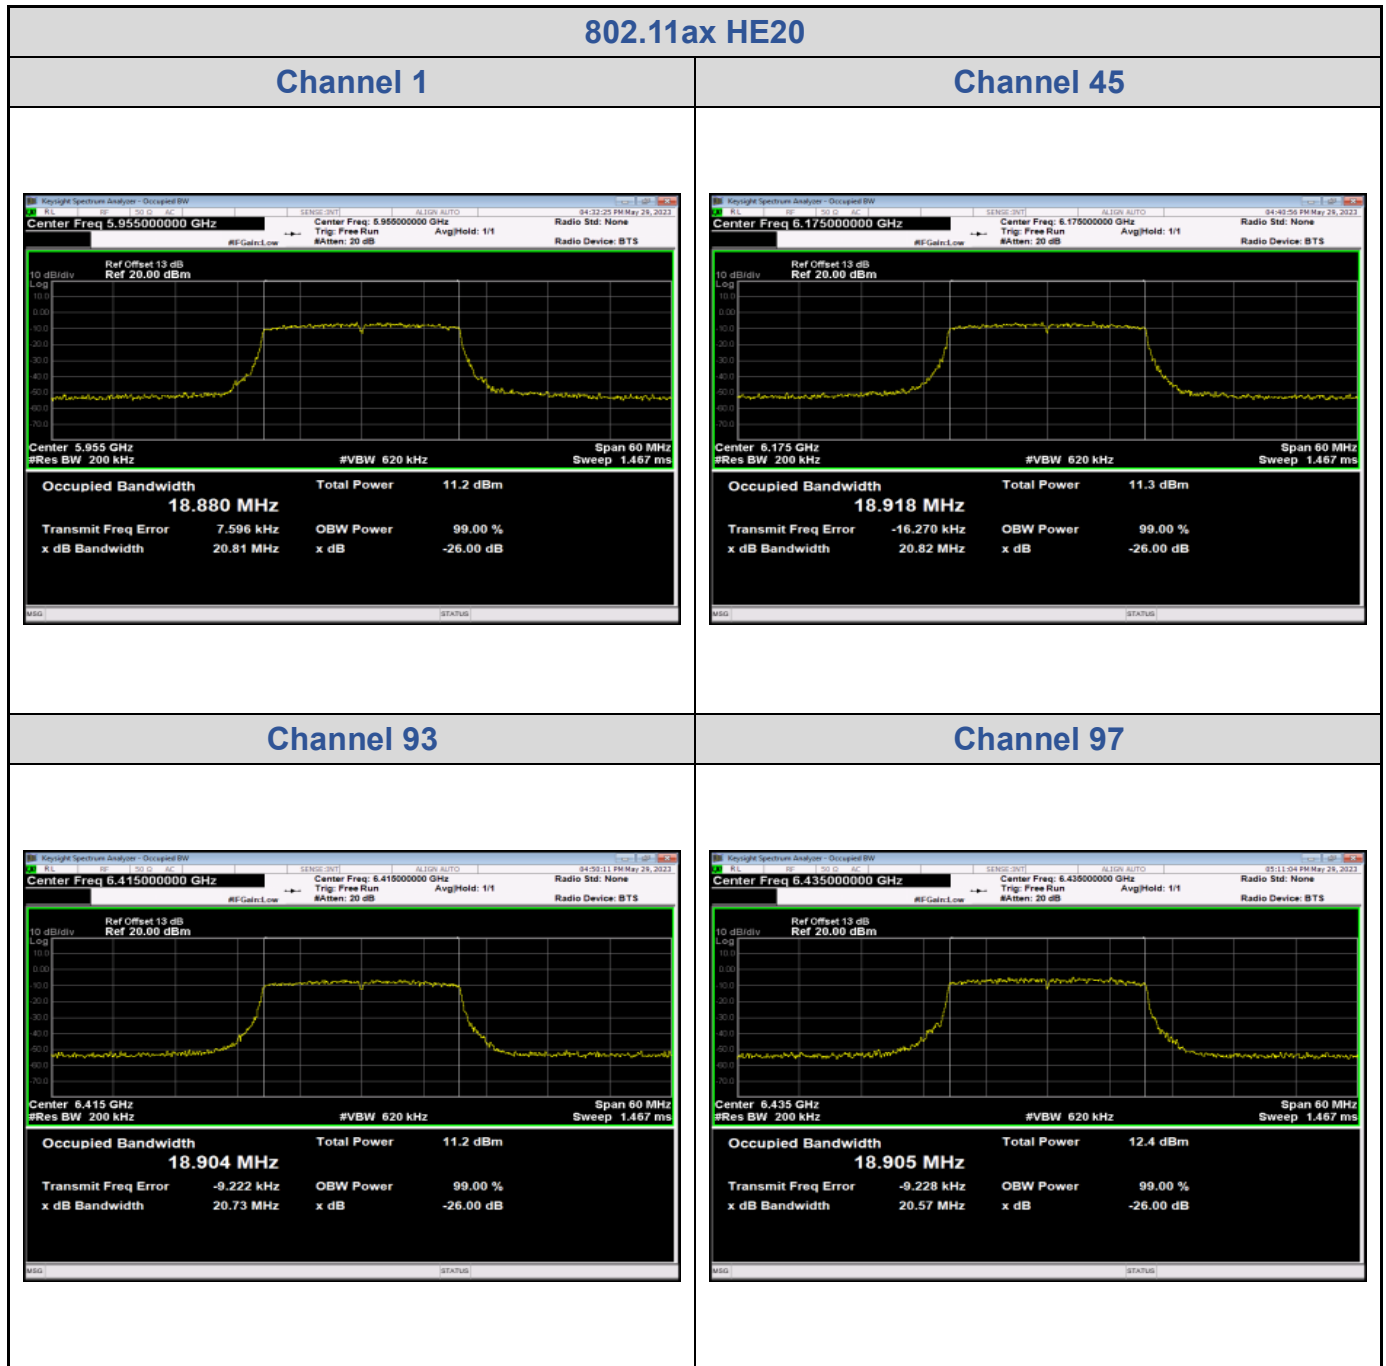

Test Result of 26dB Bandwidth

802.11ax HE20

Band	Channel	Frequency (MHz)	26dB Bandwidth (MHz)				
			Chain 0	Chain 1	Chain 2	Chain 3	Limit (MHz)
U-NII-5	1	5955	20.81	20.85	20.98	20.79	320
	45	6175	20.82	21.06	20.86	20.77	320
	93	6415	20.73	20.79	20.81	20.45	320
U-NII-6	97	6435	20.57	20.69	20.81	20.68	320
	105	6475	20.76	20.37	20.97	20.63	320
	113	6515	20.50	21.08	20.75	20.51	320
U-NII-7	117	6535	20.45	20.59	21.02	20.68	320
	149	6695	21.08	20.74	20.60	20.65	320
	181	6855	20.93	21.15	20.75	21.02	320
	185	6875	10.33	10.53	10.26	10.46	320
U-NII-8	185	6875	10.33	10.53	10.26	10.46	320
	189	6895	21.09	20.58	20.87	20.76	320
	209	6995	20.72	20.72	20.54	20.98	320
	233	7115	21.33	21.09	20.94	20.97	320

<Chain 0>