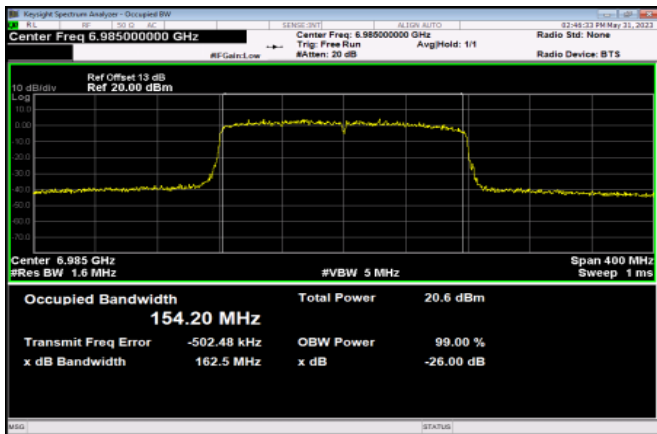

Channel 79

Channel 111

Channel 143

Channel 175

Channel 207

<Chain 2>

802.11ax HE160

Channel 15