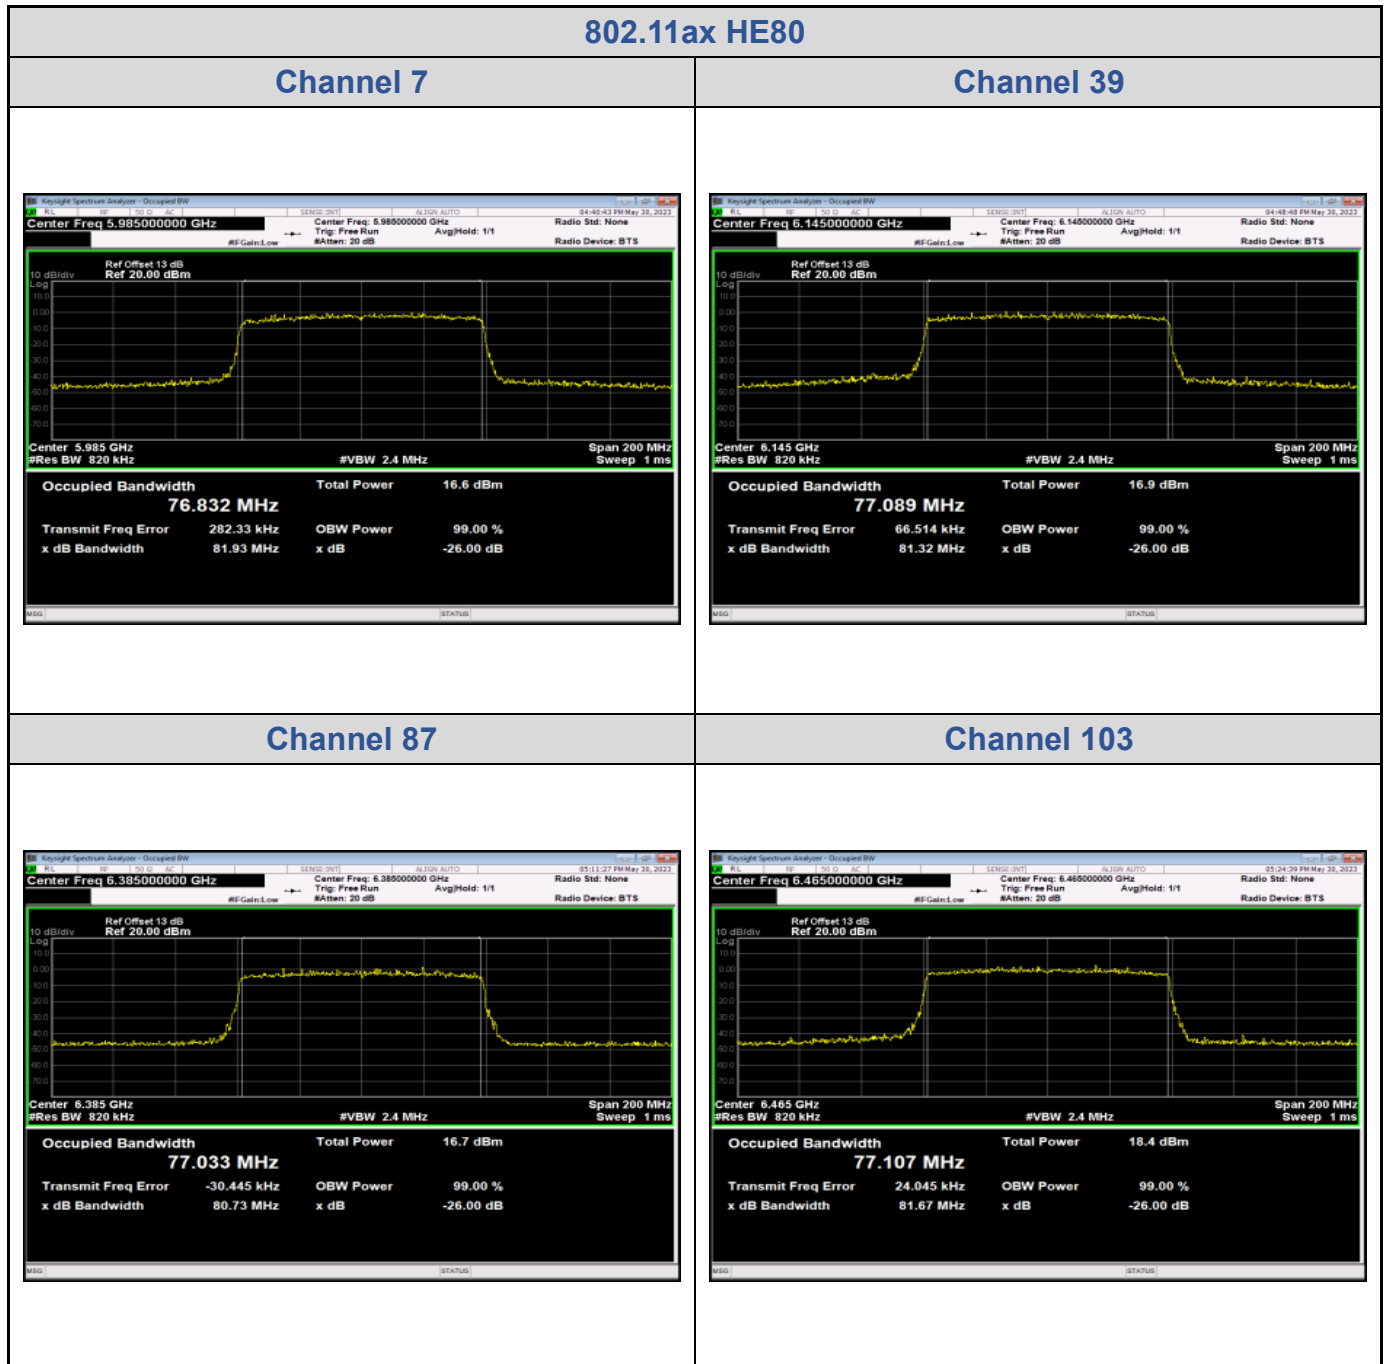

Channel 119

Channel 135

Channel 151

Channel 167

Channel 183

Channel 199

Channel 215

<Chain 2>

Channel 119

Channel 135

Channel 151

Channel 167

Channel 183

Channel 199

Channel 215

802.11ax HE160