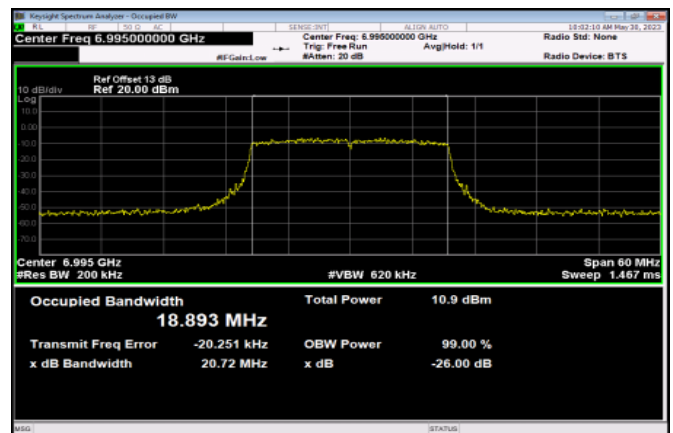

Channel 209