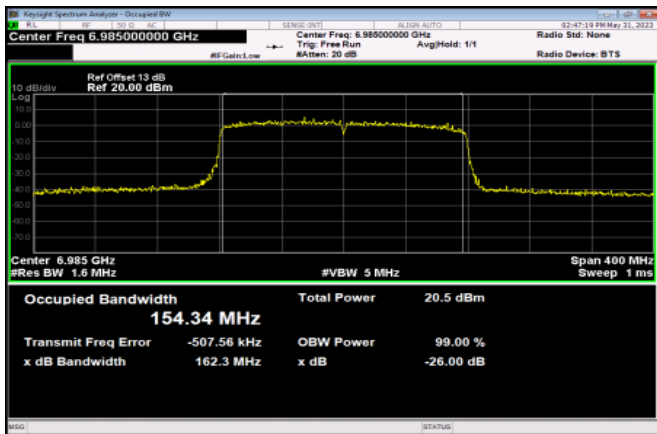

Channel 47

Channel 79

Channel 111

Channel 143

Channel 175

Channel 207

<Chain 3>

802.11ax HE160