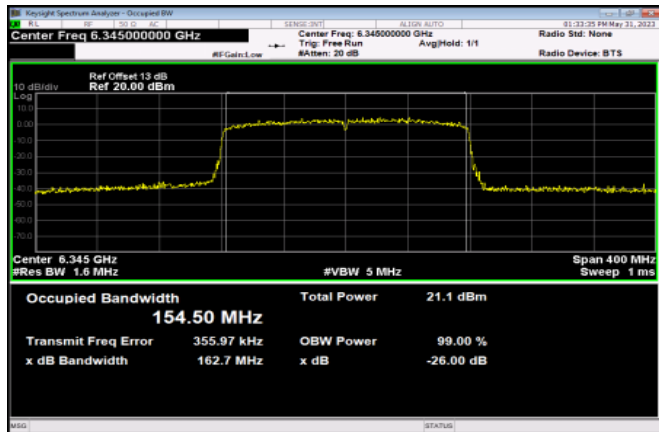

<Chain 1>

802.11ax HE160

Channel 15

Channel 47

Channel 79

Channel 111