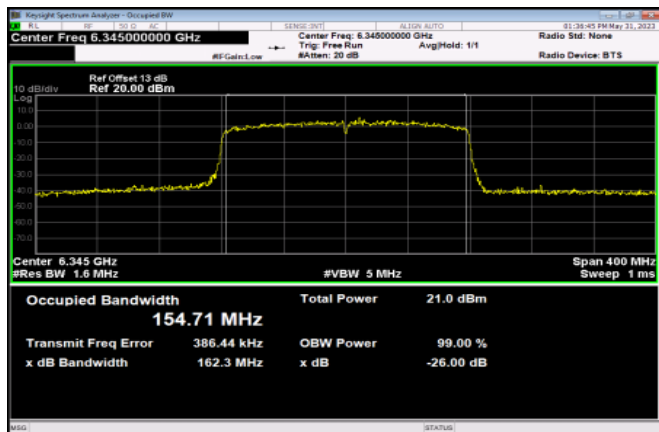

<Chain 2>

802.11ax HE160

Channel 15

Channel 47

Channel 79

Channel 111