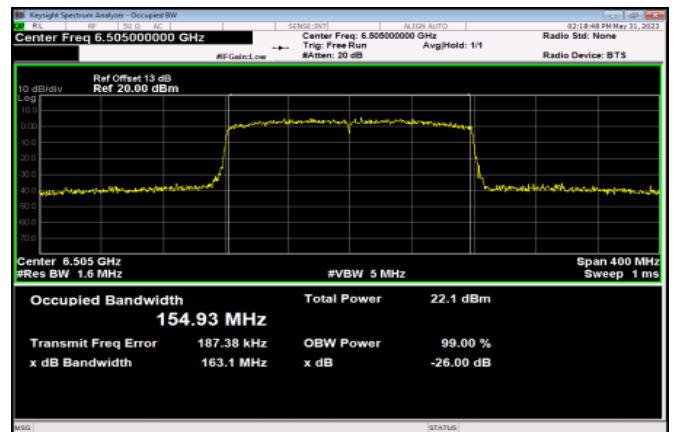

Channel 111