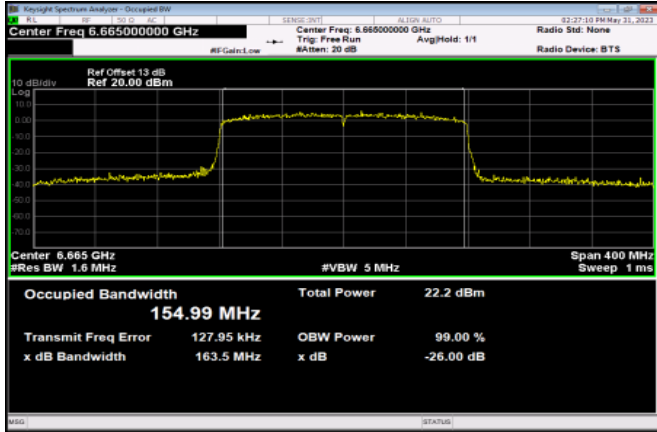

Channel 15

Channel 47

Channel 79

Channel 111

Channel 143

Channel 175

Channel 207

Test Result of 26dB Bandwidth
802.11ax HE20