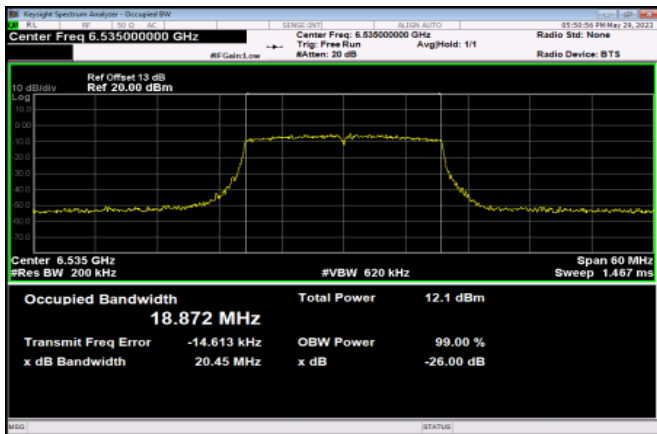

Channel 117