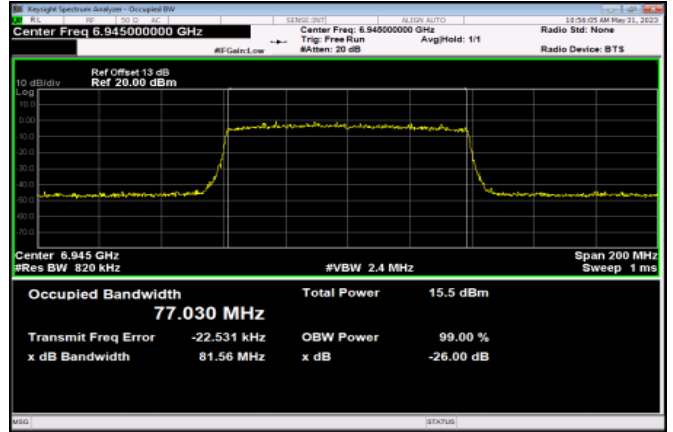

Channel 119

Channel 135

Channel 151

Channel 167

Channel 183

Channel 199

Channel 215

802.11ax HE160