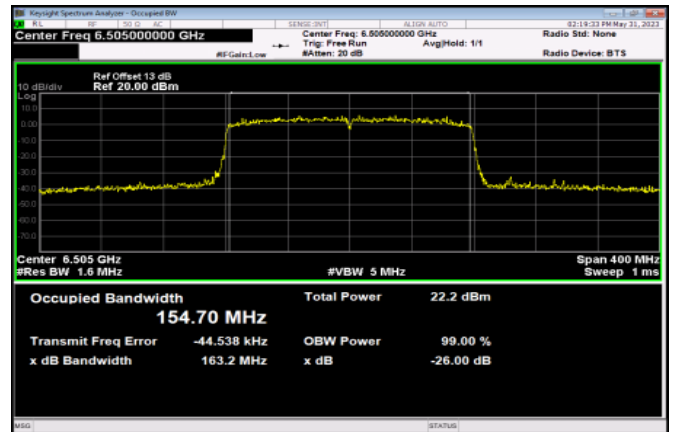

Channel 15

Channel 47

Channel 79

Channel 111

Channel 143

Channel 175

Channel 207

Test Result of 26dB Bandwidth
802.11ax HE20