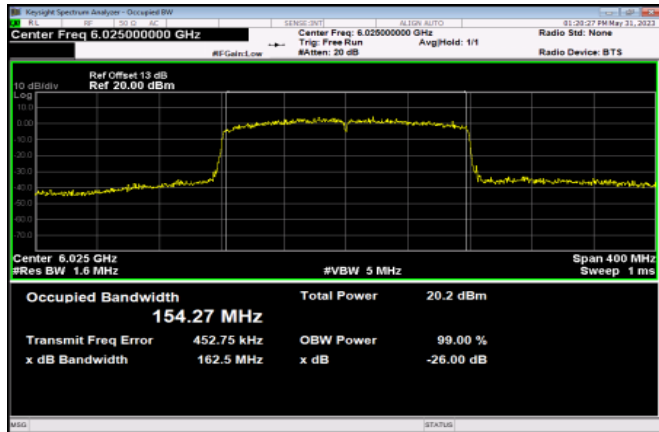

<Chain 3>

802.11ax HE160

Channel 15