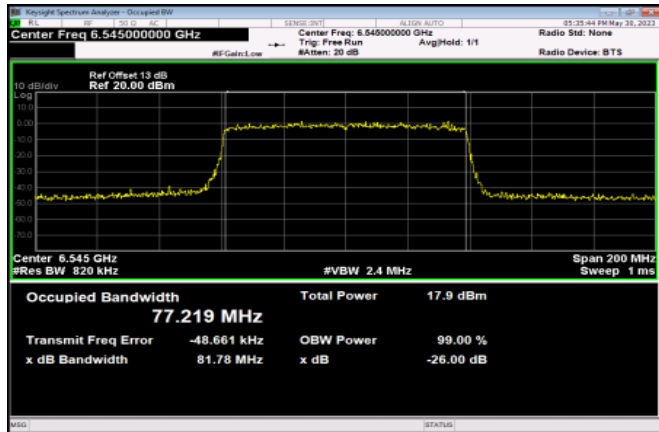

Channel 119

Channel 135

Channel 151

Channel 167

Channel 183

Channel 199

Channel 215

802.11ax HE160