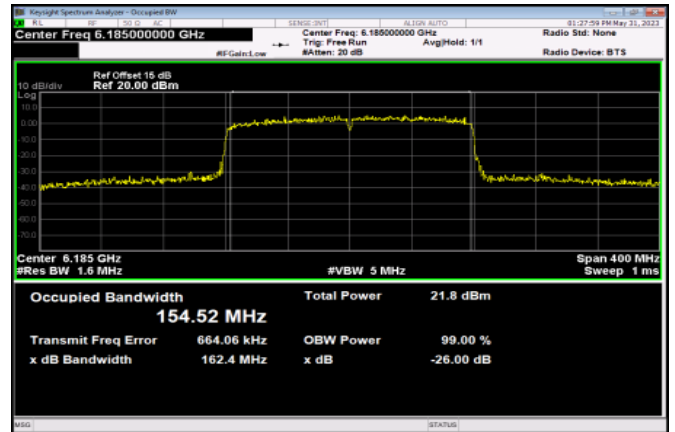

<Chain 3>

802.11ax HE160

Channel 15

Channel 47

Channel 79

Channel 111