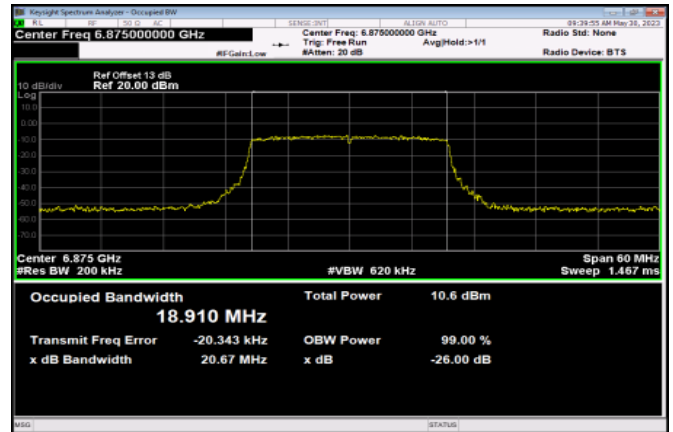

Channel 185