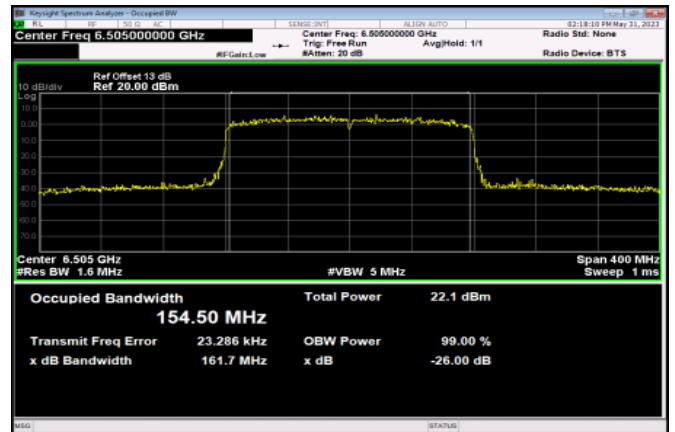

Channel 111