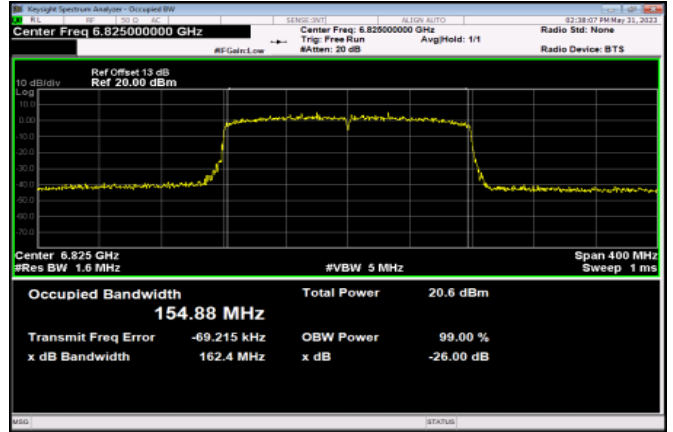

Channel 15

Channel 47

Channel 79

Channel 111

Channel 143

Channel 175

Channel 207

Test Result of 26dB Bandwidth
802.11ax HE20