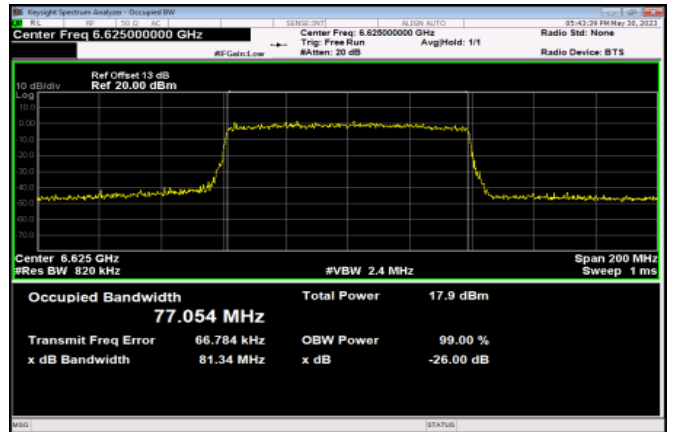

Channel 119

Channel 135

Channel 151

Channel 167

Channel 183

Channel 199

Channel 215

802.11ax HE160