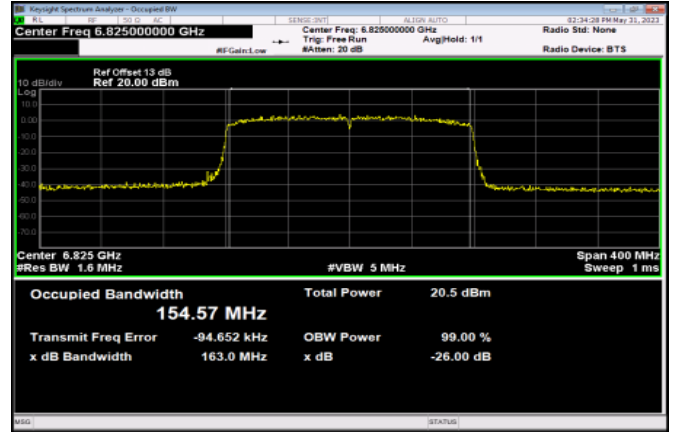

Channel 79

Channel 111

Channel 143

Channel 175

Channel 207

<Chain 2>

802.11ax HE160

Channel 15