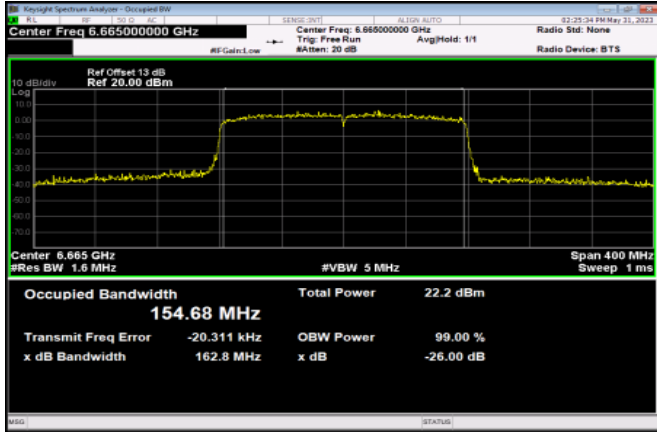

Channel 143