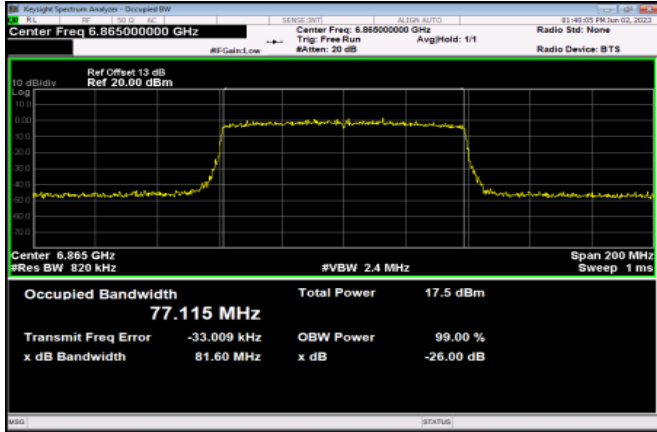

Channel 119

Channel 135

Channel 151

Channel 167

Channel 183

Channel 199

Channel 215

802.11ax HE160