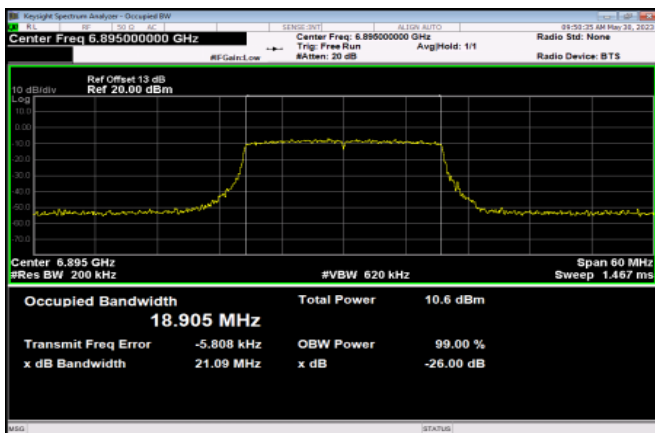

Channel 189