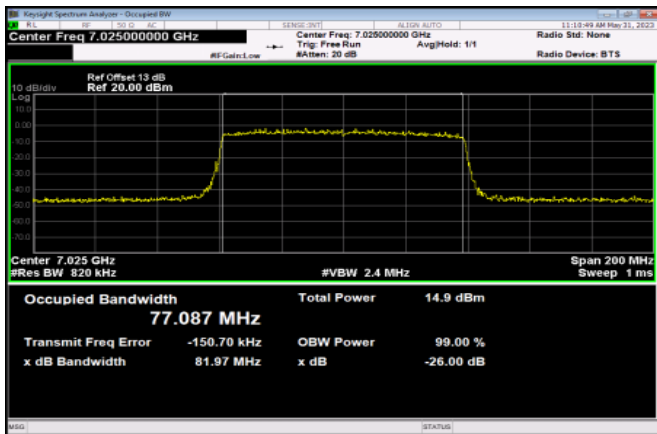

Channel 215