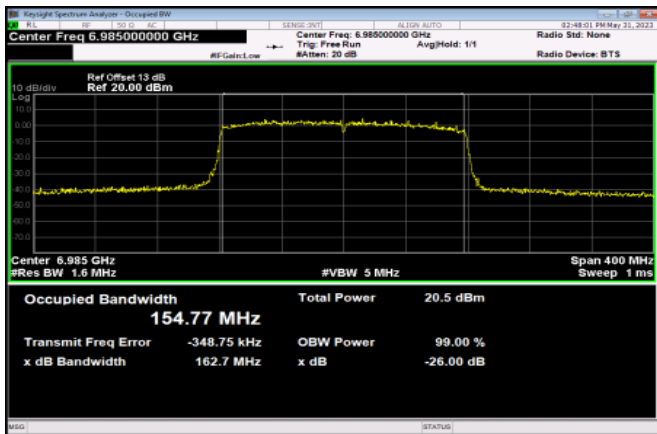

Channel 15

Channel 47

Channel 79

Channel 111

Channel 143

Channel 175

Channel 207

Test Result of 26dB Bandwidth
802.11ax HE20