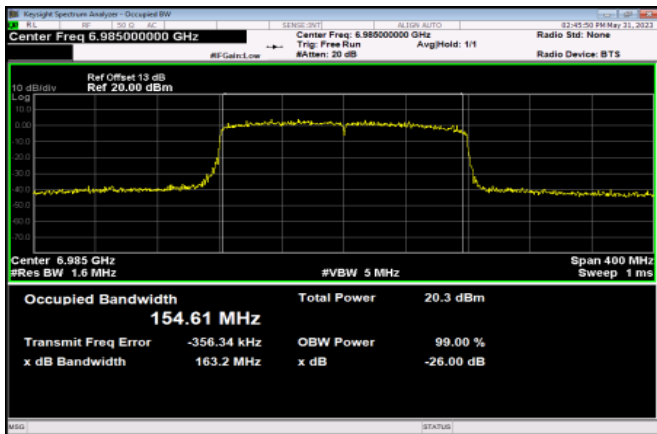

<Chain 0>

Channel 143

Channel 175

Channel 207

<Chain 1>

802.11ax HE160

Channel 15

Channel 47