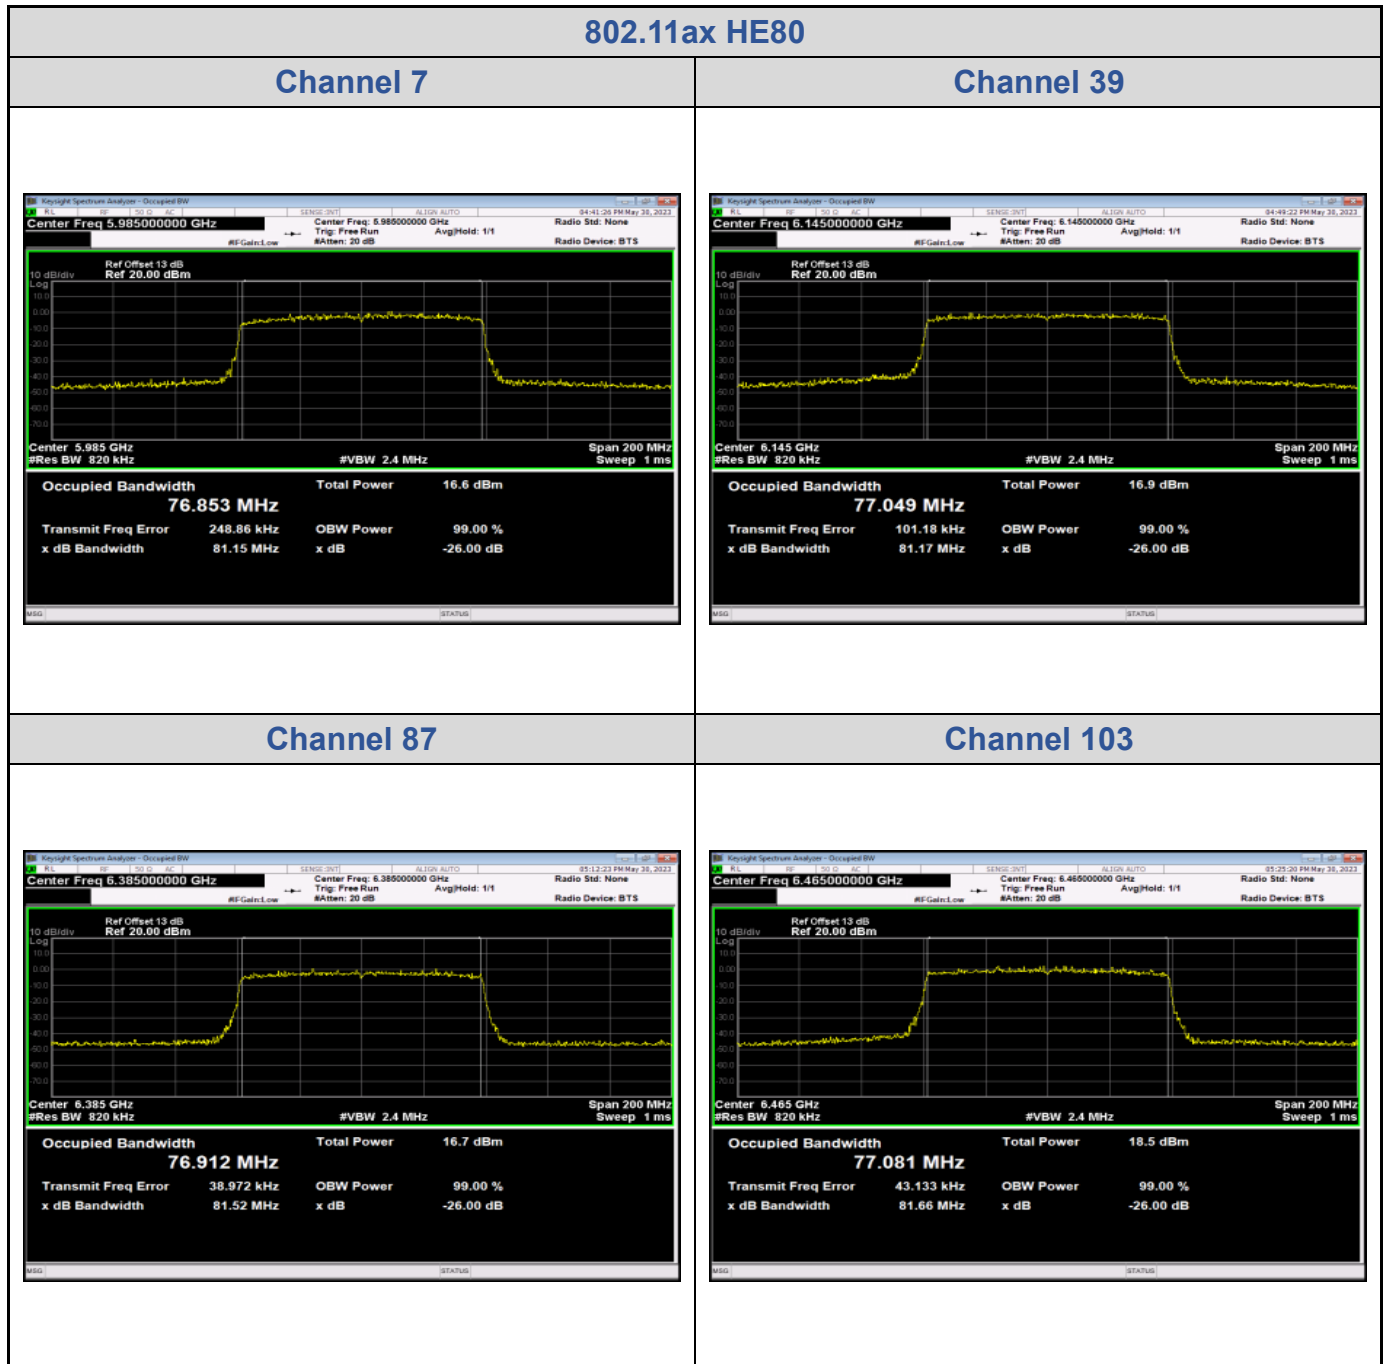

Channel 119

Channel 135

Channel 151

Channel 167

Channel 183

Channel 199

Channel 215

<Chain 3>

Channel 119

Channel 135

Channel 151

Channel 167

Channel 183

Channel 199

Channel 215

802.11ax HE160