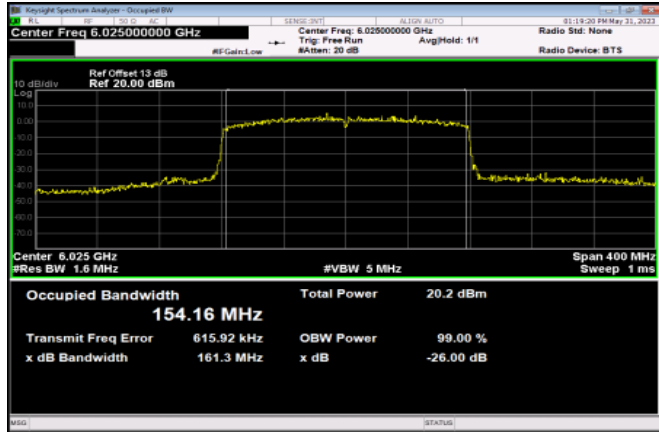

<Chain 0>

Channel 143

Channel 175

Channel 207

<Chain 1>

802.11ax HE160

Channel 15

Channel 47