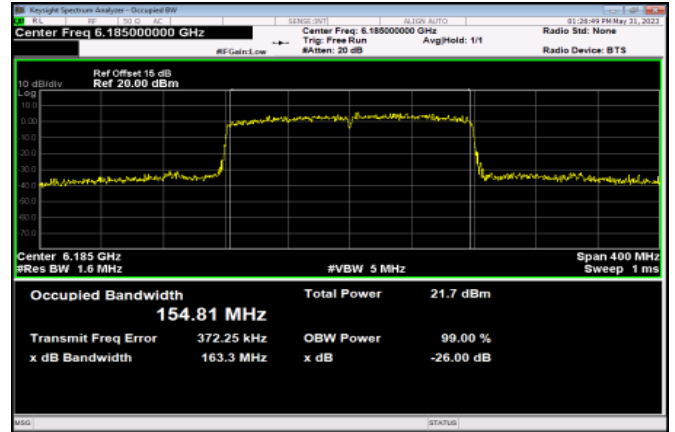

<Chain 0>

Channel 143

Channel 175

Channel 207

<Chain 1>

802.11ax HE160

Channel 15

Channel 47