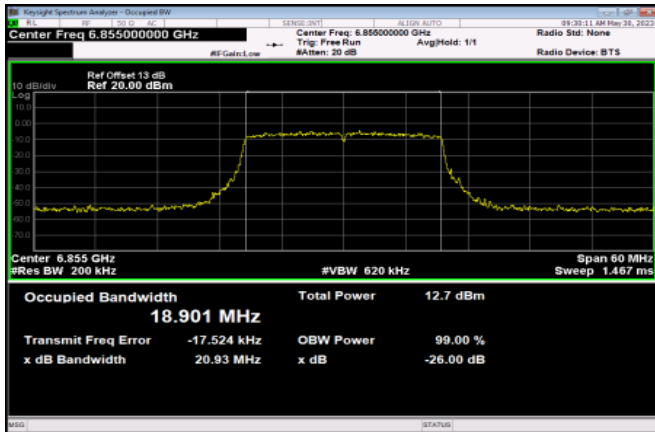

Channel 181