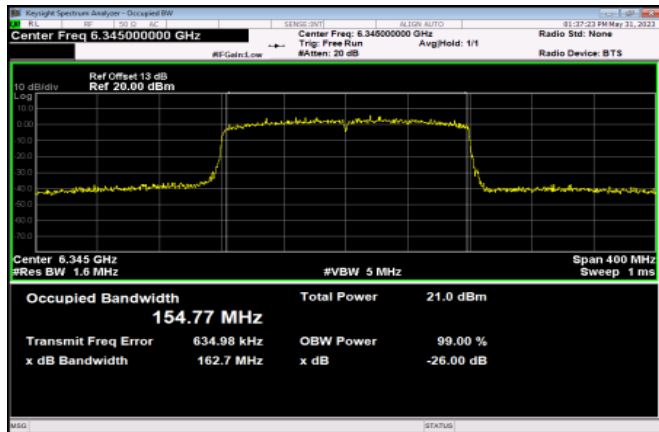

<Chain 3>

802.11ax HE160

Channel 15

Channel 47

Channel 79

Channel 111