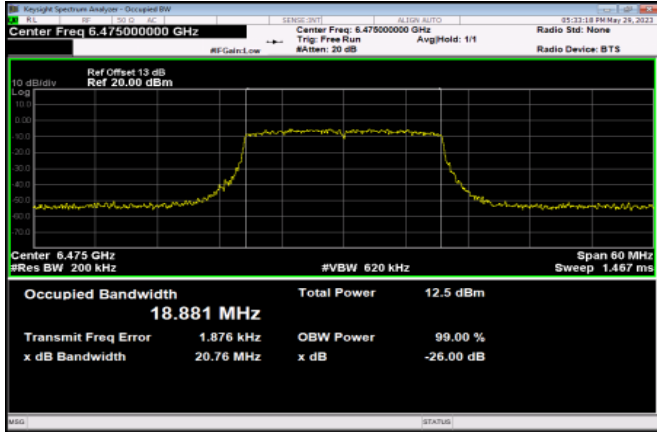

Channel 105