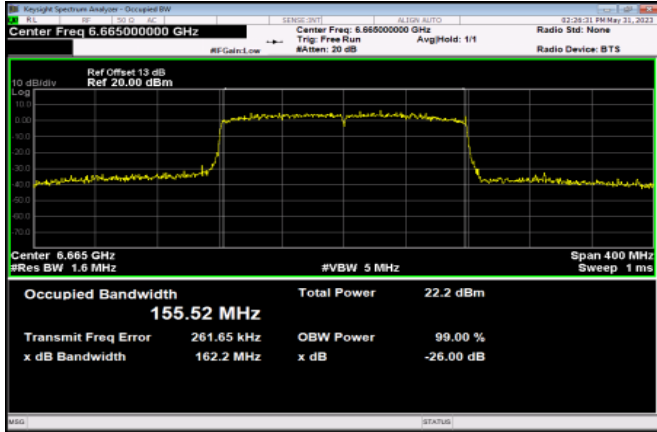

Channel 47

Channel 79

Channel 111

Channel 143

Channel 175

Channel 207

<Chain 3>

802.11ax HE160