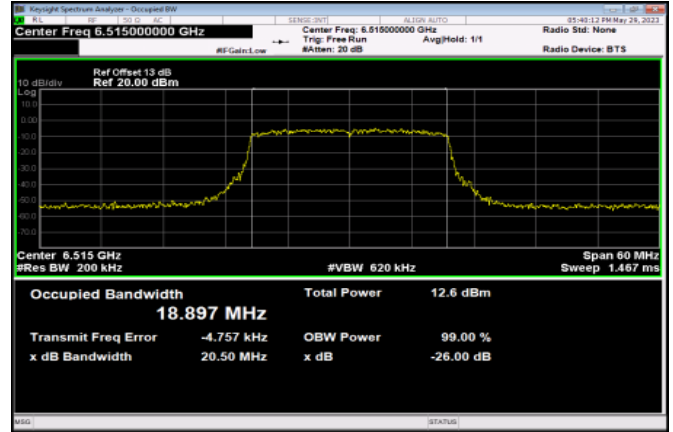

Channel 113