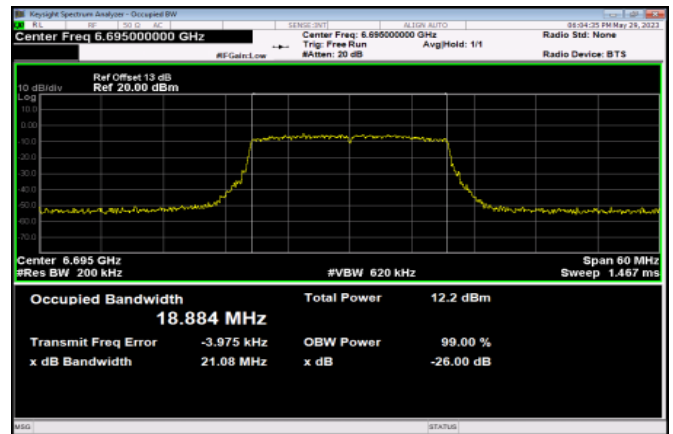

Channel 149