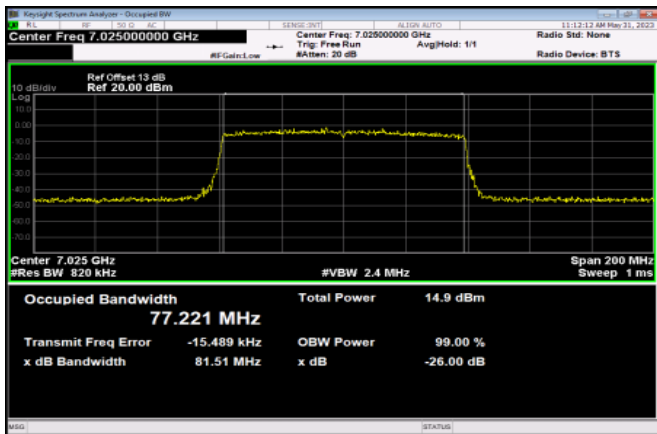

Channel 119

Channel 135

Channel 151

Channel 167

Channel 183

Channel 199

Channel 215

802.11ax HE160