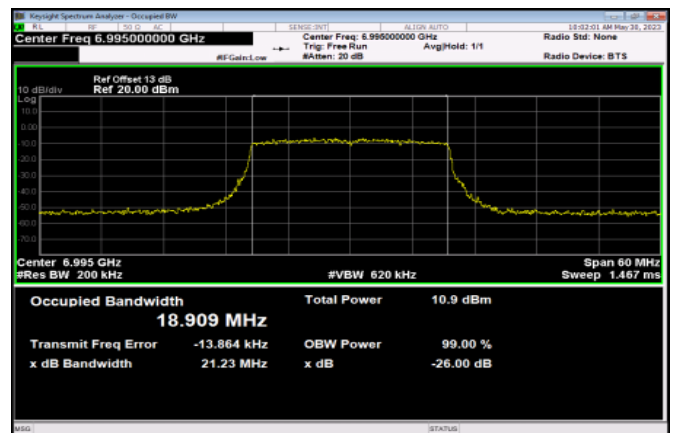

Channel 209