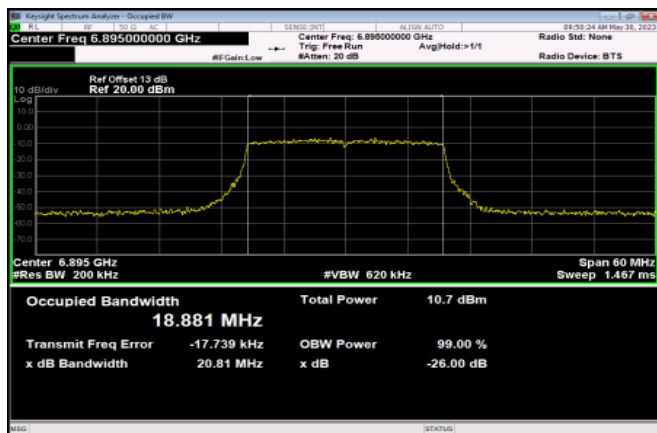

Channel 189