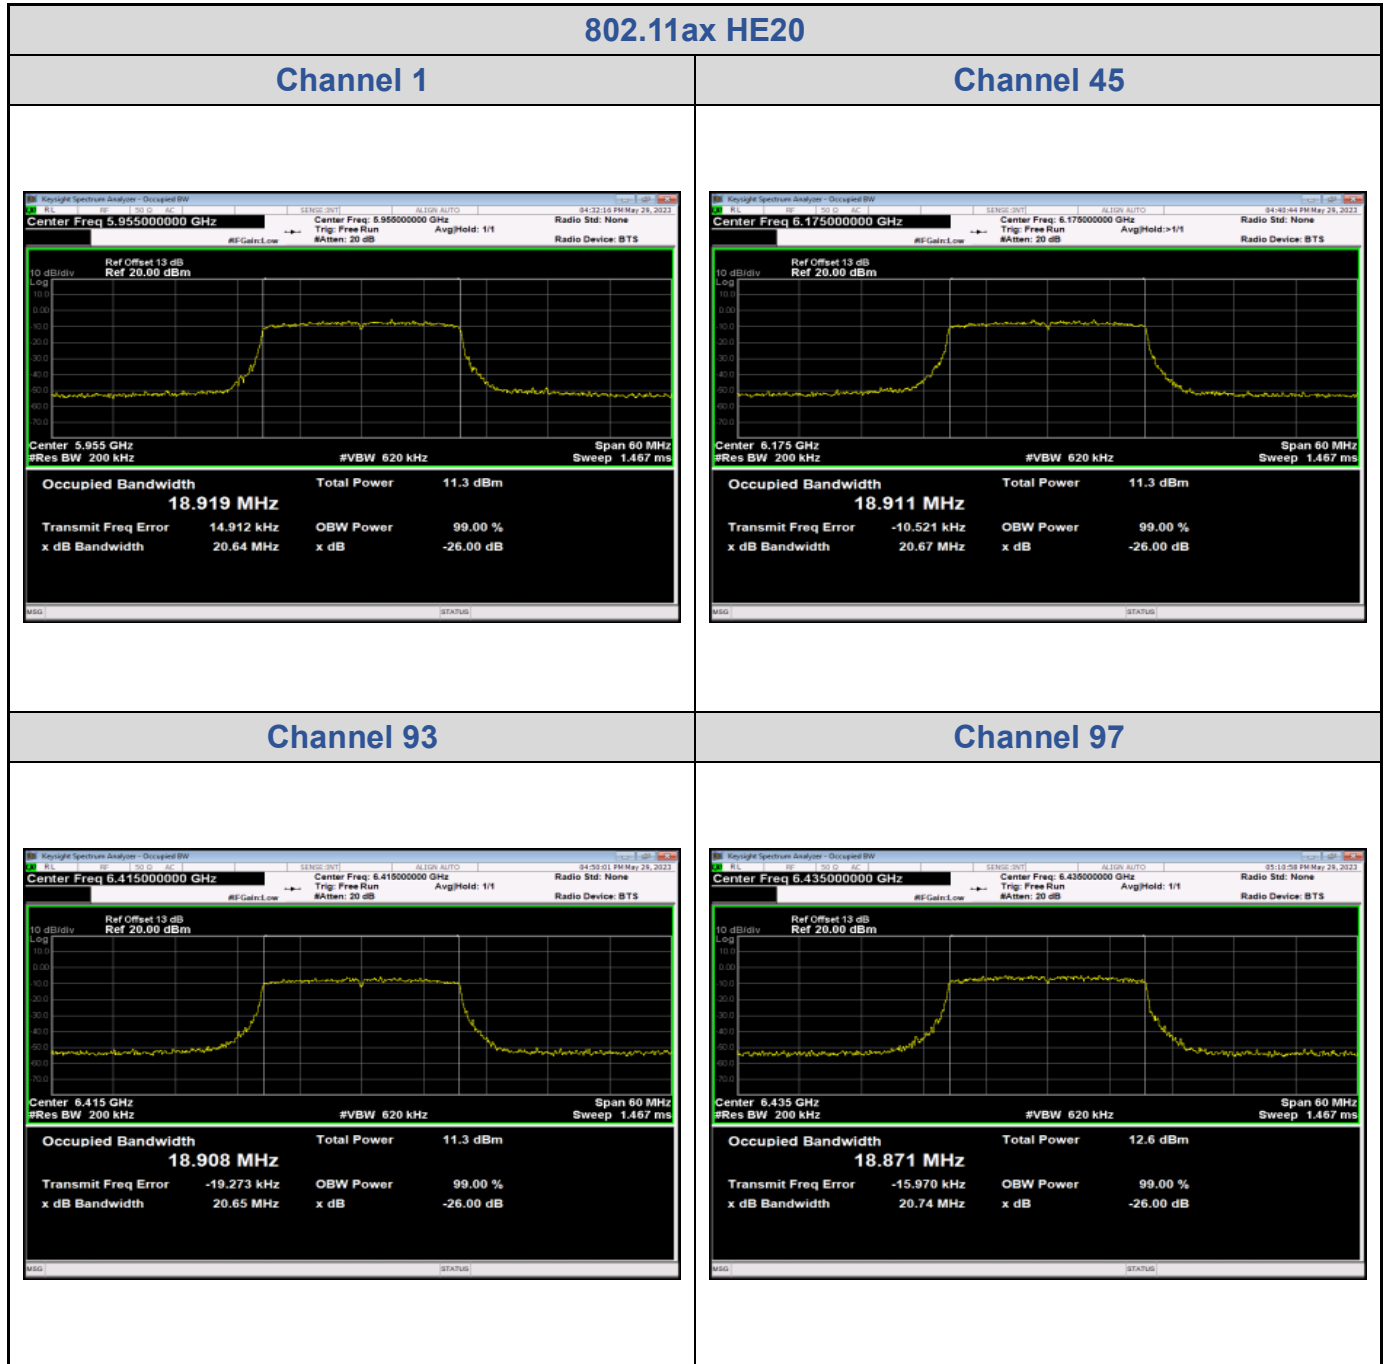

Appendix A: Test Results of Conducted Test

Test Result of 99% Occupied Bandwidth

802.11ax HE20

Band	Channel	Frequency (MHz)	99% Occupied Bandwidth (MHz)				
			Chain 0	Chain 1	Chain 2	Chain 3	Limit (MHz)
U-NII-5	1	5955	18.92	18.90	18.88	18.90	320
	45	6175	18.91	18.92	18.94	18.92	320
	93	6415	18.91	18.91	18.90	18.90	320
U-NII-6	97	6435	18.87	18.89	18.88	18.90	320
	105	6475	18.87	18.91	18.87	18.88	320
	113	6515	18.88	18.90	18.87	18.89	320
U-NII-7	117	6535	18.91	18.89	18.90	18.91	320
	149	6695	18.88	18.89	18.90	18.89	320
	181	6855	18.91	18.90	18.93	18.90	320
	185	6875	9.45	9.45	9.46	9.46	320
U-NII-8	185	6875	9.45	9.45	9.46	9.46	320
	189	6895	18.88	18.93	18.92	18.92	320
	209	6995	18.91	18.92	18.89	18.90	320
	233	7115	18.93	18.89	18.89	18.92	320

<Chain 0>