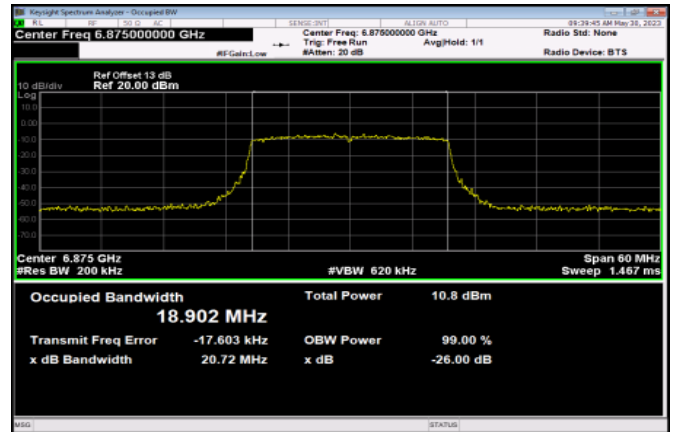

Channel 185