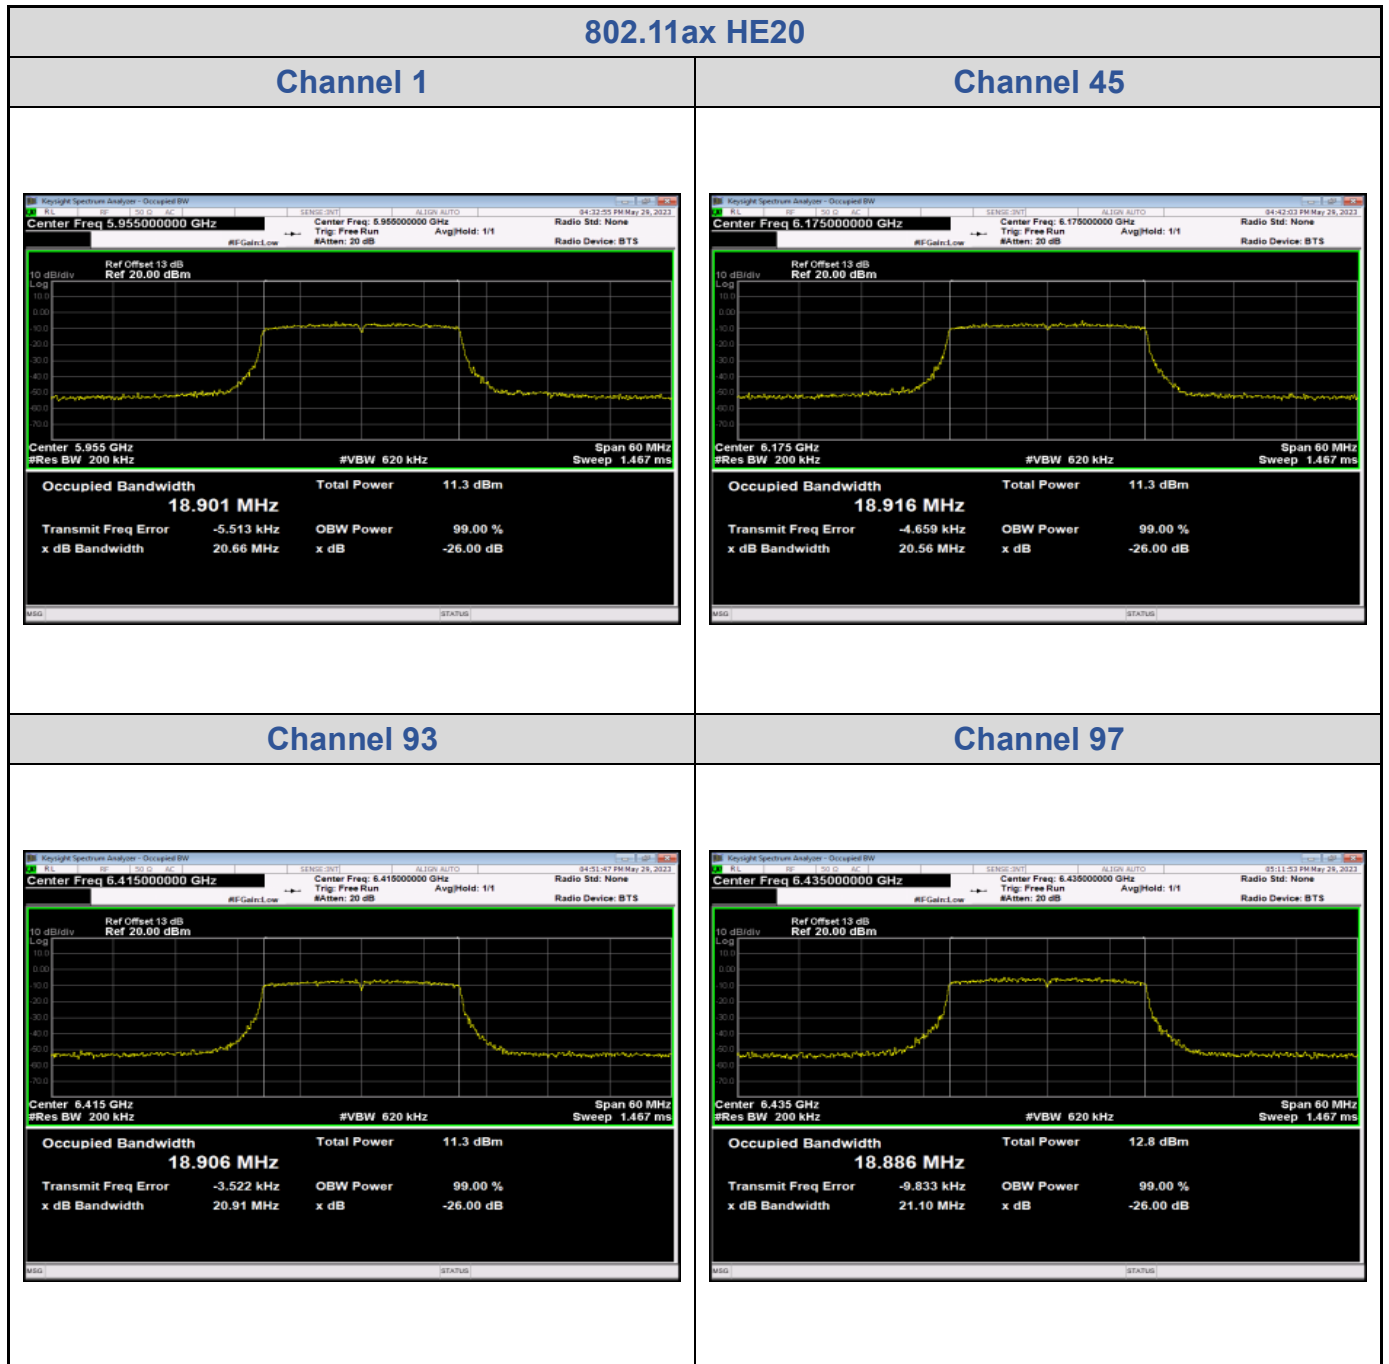

<Chain 0>

**Channel 105**

**Channel 113**

**Channel 117**

**Channel 149**

**Channel 181**

**Channel 185**

**Channel 189**

**Channel 209**

Channel 233

<Chain 1>

**Channel 105**

**Channel 113**

**Channel 117**

**Channel 149**

**Channel 181**