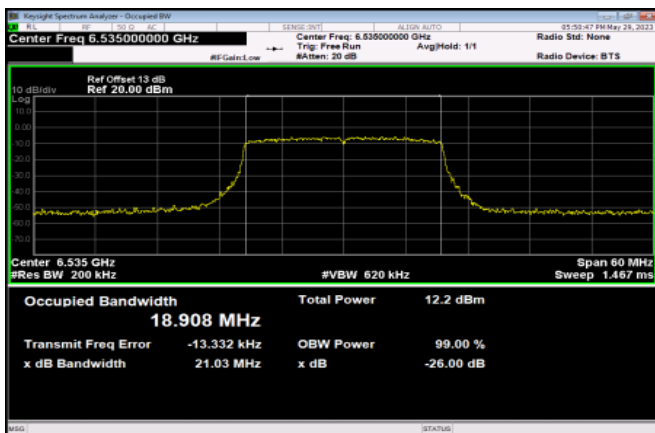

Channel 117