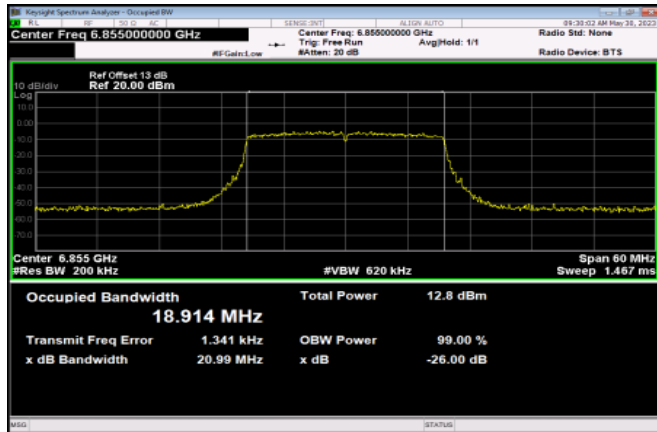

Channel 181