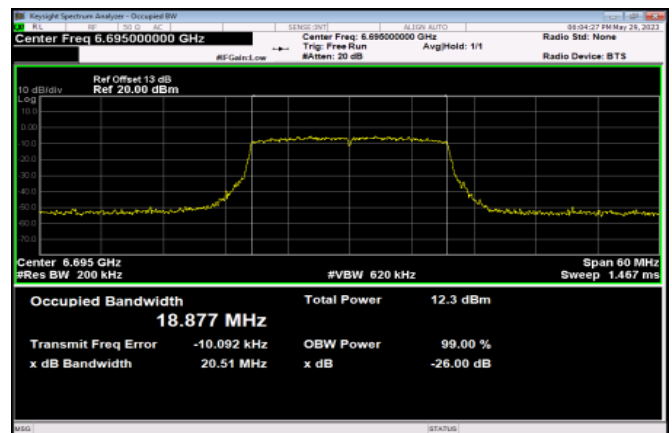

Channel 149