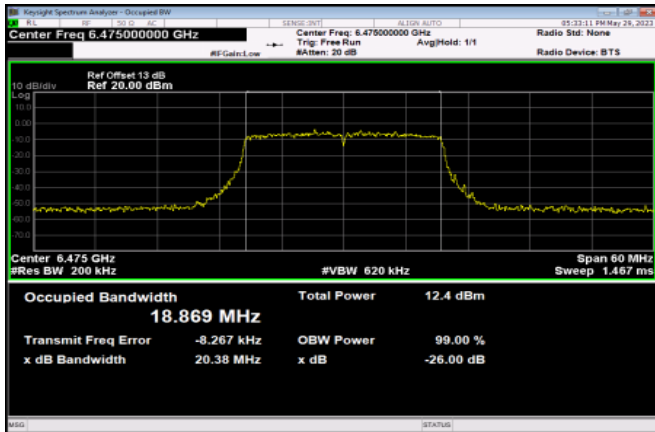

Channel 105