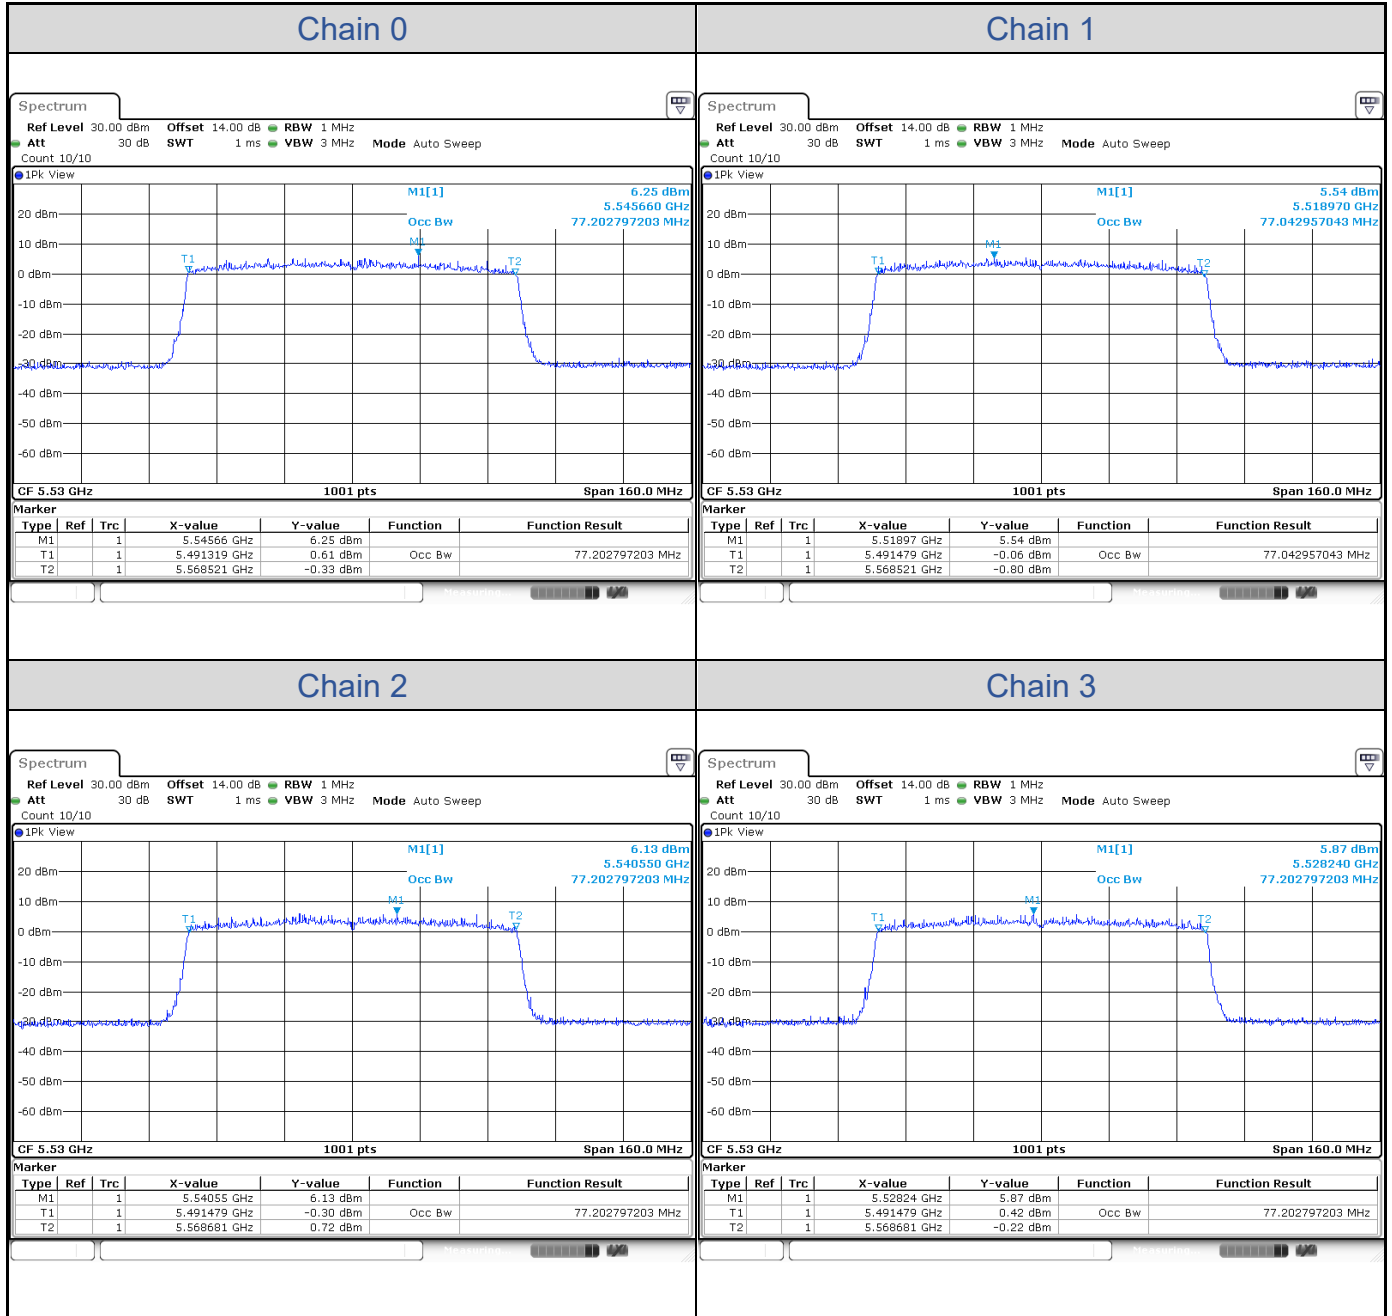

802.11ax HE40-Channel 151

802.11ax HE40-Channel 159

802.11ax HE80

Band	Channel	Frequency (MHz)	99% Bandwidth (MHz)			
			Chain 0	Chain 1	Chain 2	Chain 3
U-NII-1	42	5210	77.20	77.36	77.04	77.20
U-NII-2A	58	5290	77.20	77.20	77.36	77.04
U-NII-2C	106	5530	77.20	77.04	77.20	77.20
	122	5610	77.20	77.04	77.04	77.20
	138	5690	73.36	73.52	73.68	73.52
U-NII-3	138	5690	3.84	3.68	3.68	3.52
	155	5775	77.36	77.36	77.36	77.84

802.11ax HE80-Channel 42

802.11ax HE80-Channel 58

802.11ax HE80-Channel 106

802.11ax HE80-Channel 122

802.11ax HE80-Channel 138 (U-NII-2C)

802.11ax HE80-Channel 138 (U-NII-3)

802.11ax HE80-Channel 155

802.11ax HE160