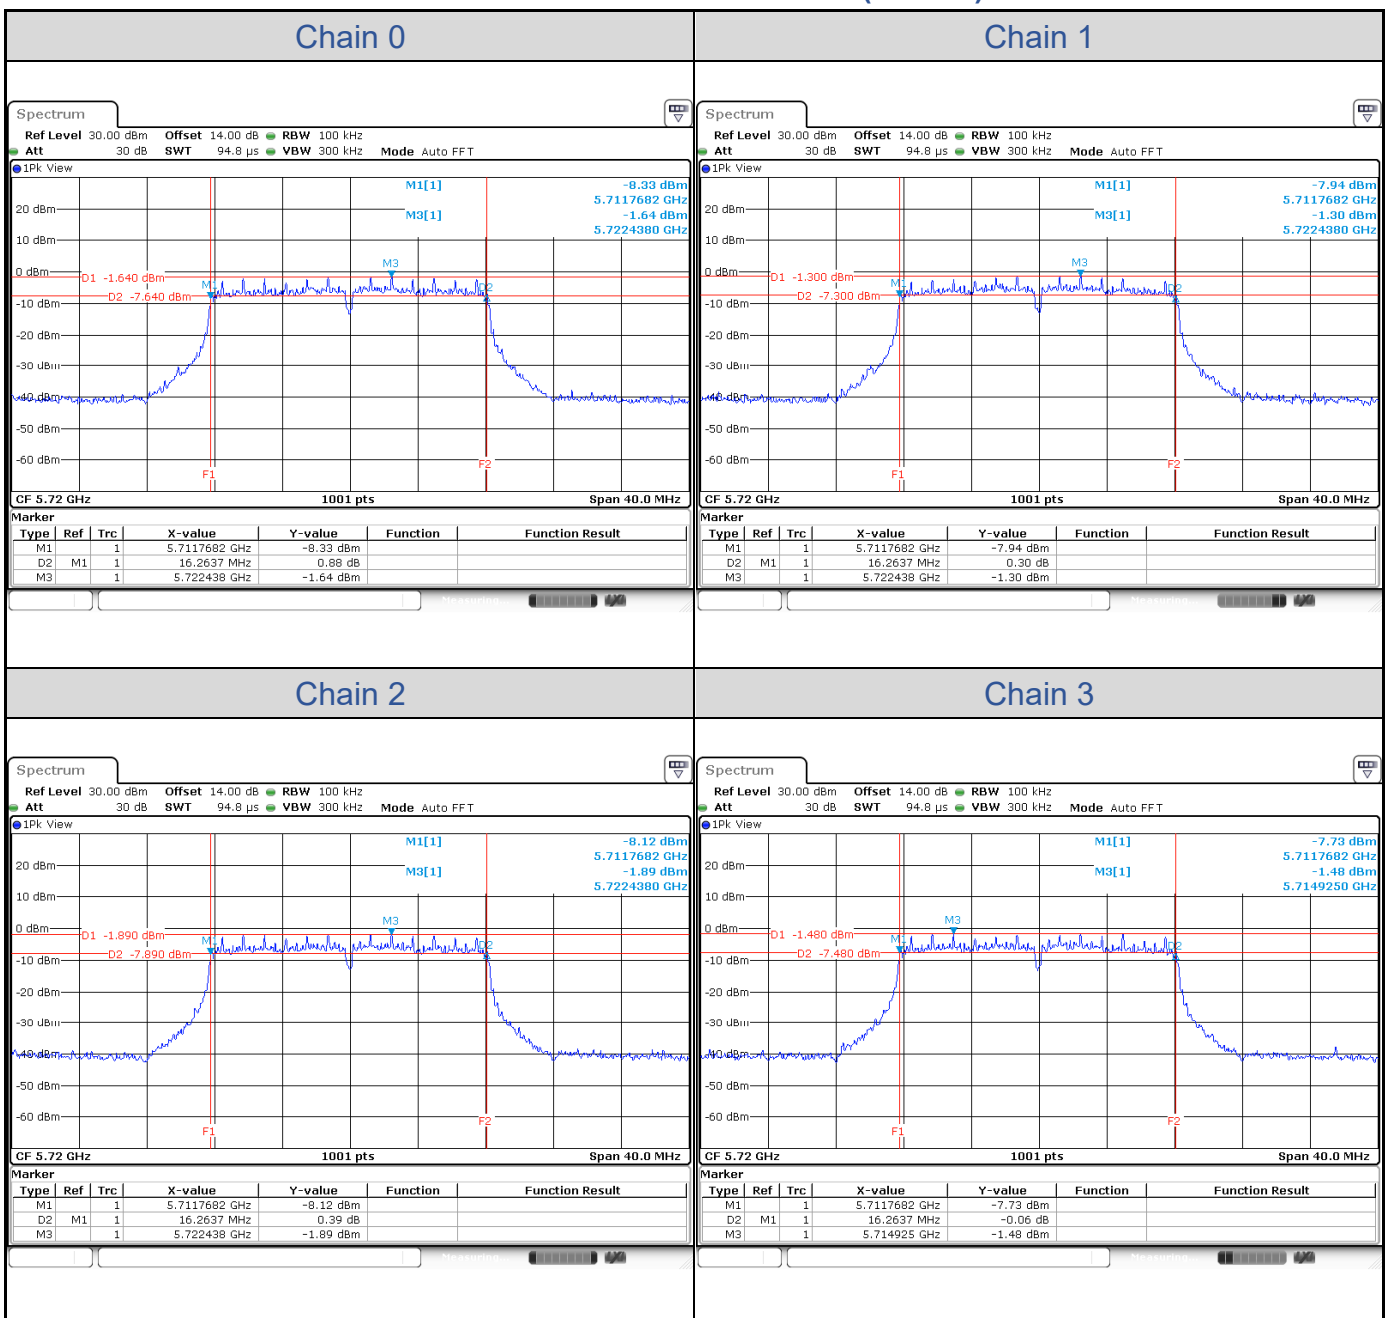

Test Result of 6 dB Bandwidth

802.11a

Band	Channel	Frequency (MHz)	6 dB Bandwidth (MHz)				Limit (MHz)	Result
			Chain 0	Chain 1	Chain 2	Chain 3		
U-NII-3	144	5720	3.03	3.03	3.03	3.03	> 0.5	Pass
	149	5745	16.26	16.26	16.30	16.30	> 0.5	Pass
	157	5785	16.26	16.02	16.26	16.30	> 0.5	Pass
	165	5825	16.02	16.26	16.26	16.26	> 0.5	Pass

802.11a-Channel Channel 144 (U-NII-3)