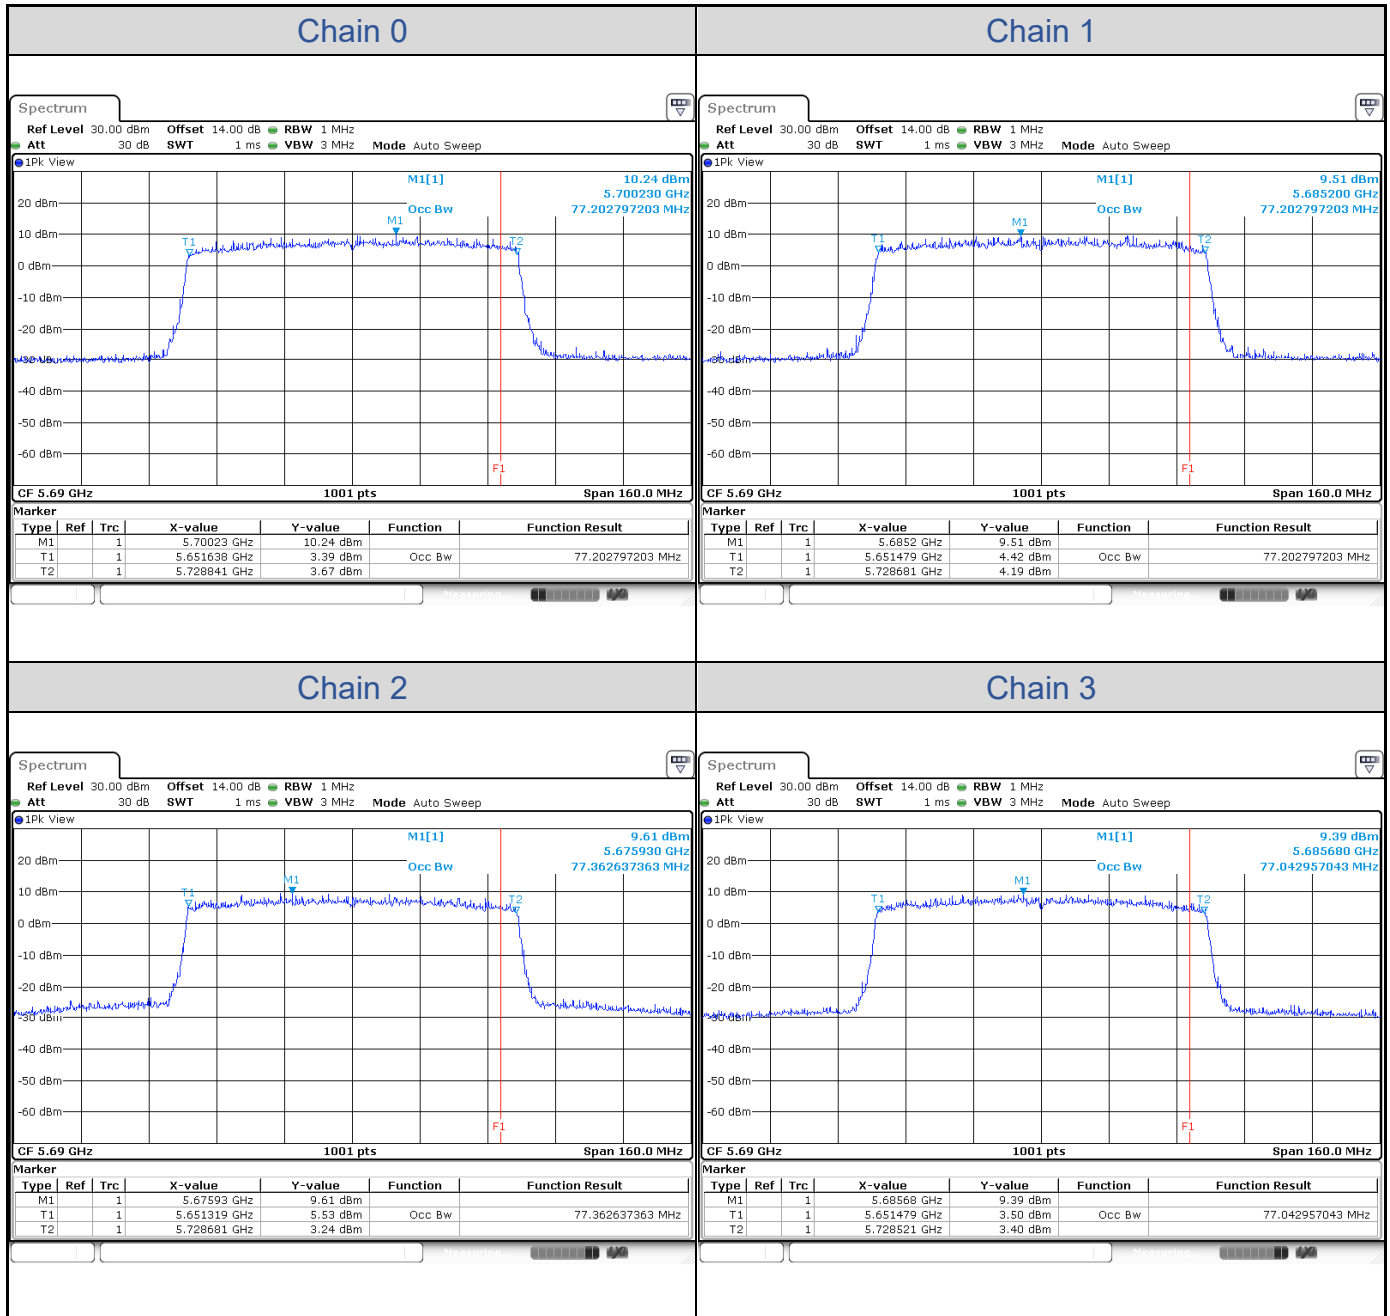

802.11ax HE80-Channel 42

802.11ax HE80-Channel 58

802.11ax HE80-Channel 106

802.11ax HE80-Channel 122

802.11ax HE80-Channel 138 (U-NII-2C)

802.11ax HE80-Channel 138 (U-NII-3)

802.11ax HE80-Channel 155

802.11ax HE160

Band	Channel	Frequency (MHz)	99% Bandwidth (MHz)			
			Chain 0	Chain 1	Chain 2	Chain 3
U-NII-1	50	5250	77.04	76.72	77.04	76.72
U-NII-2A	50	5250	77.36	78.00	77.68	77.68
U-NII-2C	114	5570	155.04	155.04	154.73	155.04