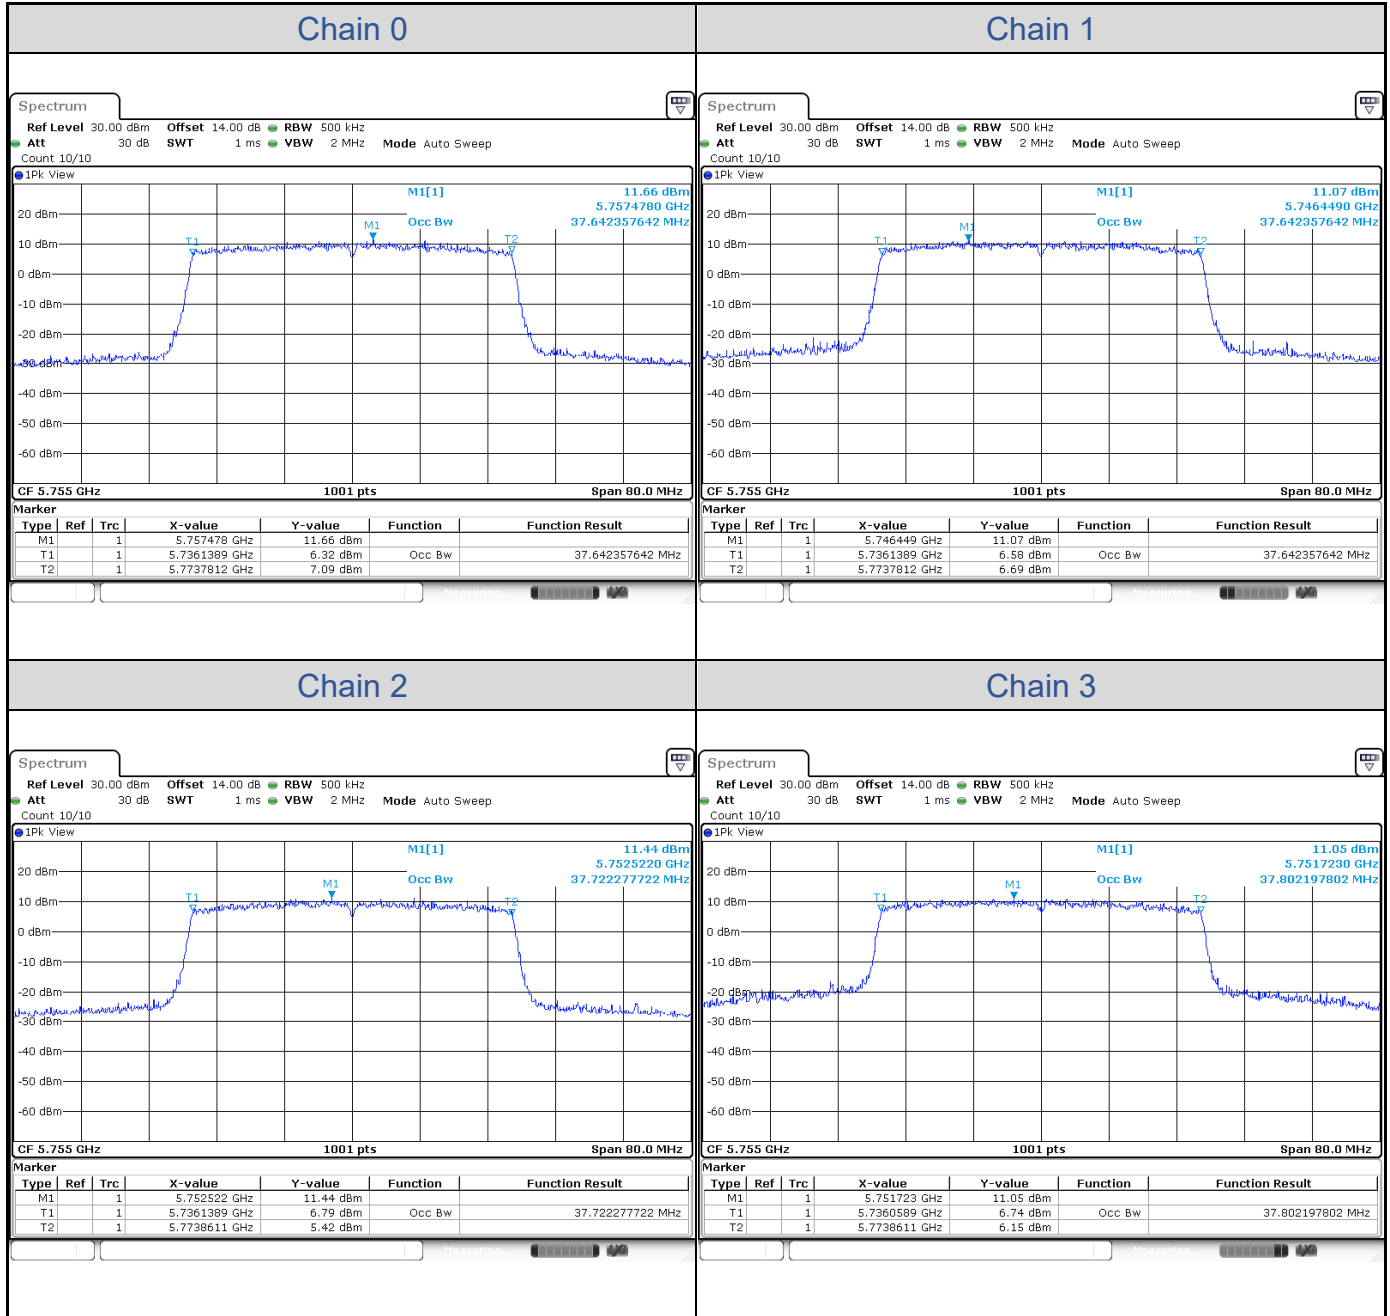

802.11ax HE40-Channel 46

802.11ax HE40-Channel 54

802.11ax HE40-Channel 62

802.11ax HE40-Channel 102

802.11ax HE40-Channel 110

802.11ax HE40-Channel 134

802.11ax HE40-Channel 142 (U-NII-2C)

802.11ax HE40-Channel 142 (U-NII-3)

802.11ax HE40-Channel 151

802.11ax HE40-Channel 159

802.11ax HE80

Band	Channel	Frequency (MHz)	99% Bandwidth (MHz)			
			Chain 0	Chain 1	Chain 2	Chain 3
U-NII-1	42	5210	77.20	77.36	77.04	77.20
U-NII-2A	58	5290	77.20	77.20	77.36	77.04
U-NII-2C	106	5530	77.20	77.04	77.20	77.20
	122	5610	77.20	77.04	77.04	77.20
	138	5690	73.36	73.52	73.68	73.52
U-NII-3	138	5690	3.84	3.68	3.68	3.52
	155	5775	77.36	77.36	77.36	77.84