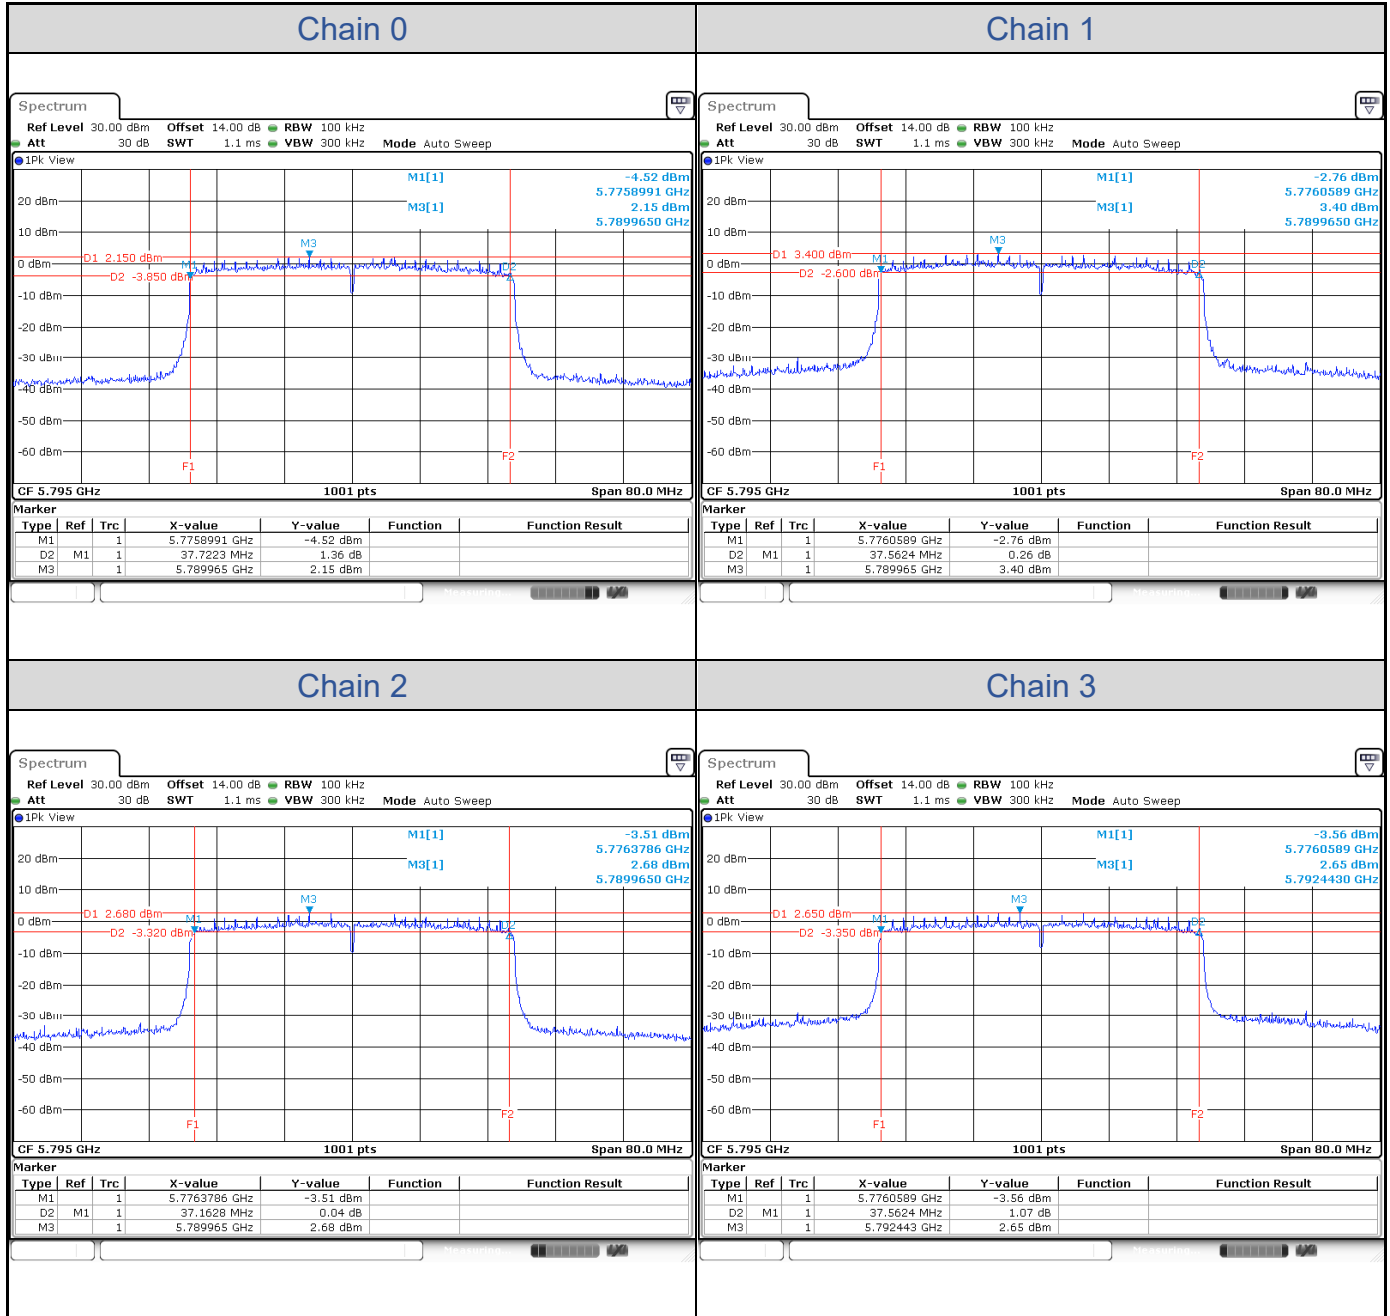

802.11ax HE40-Channel 159

802.11ax HE80

Band	Channel	Frequency (MHz)	6 dB Bandwidth (MHz)				Limit (MHz)	Result
			Chain 0	Chain 1	Chain 2	Chain 3		
U-NII-3	138	5690	3.52	3.68	3.20	2.08	> 0.5	Pass
	155	5775	74.17	72.73	77.36	70.97	> 0.5	Pass

802.11ax HE80-Channel 138 (U-NII-3)