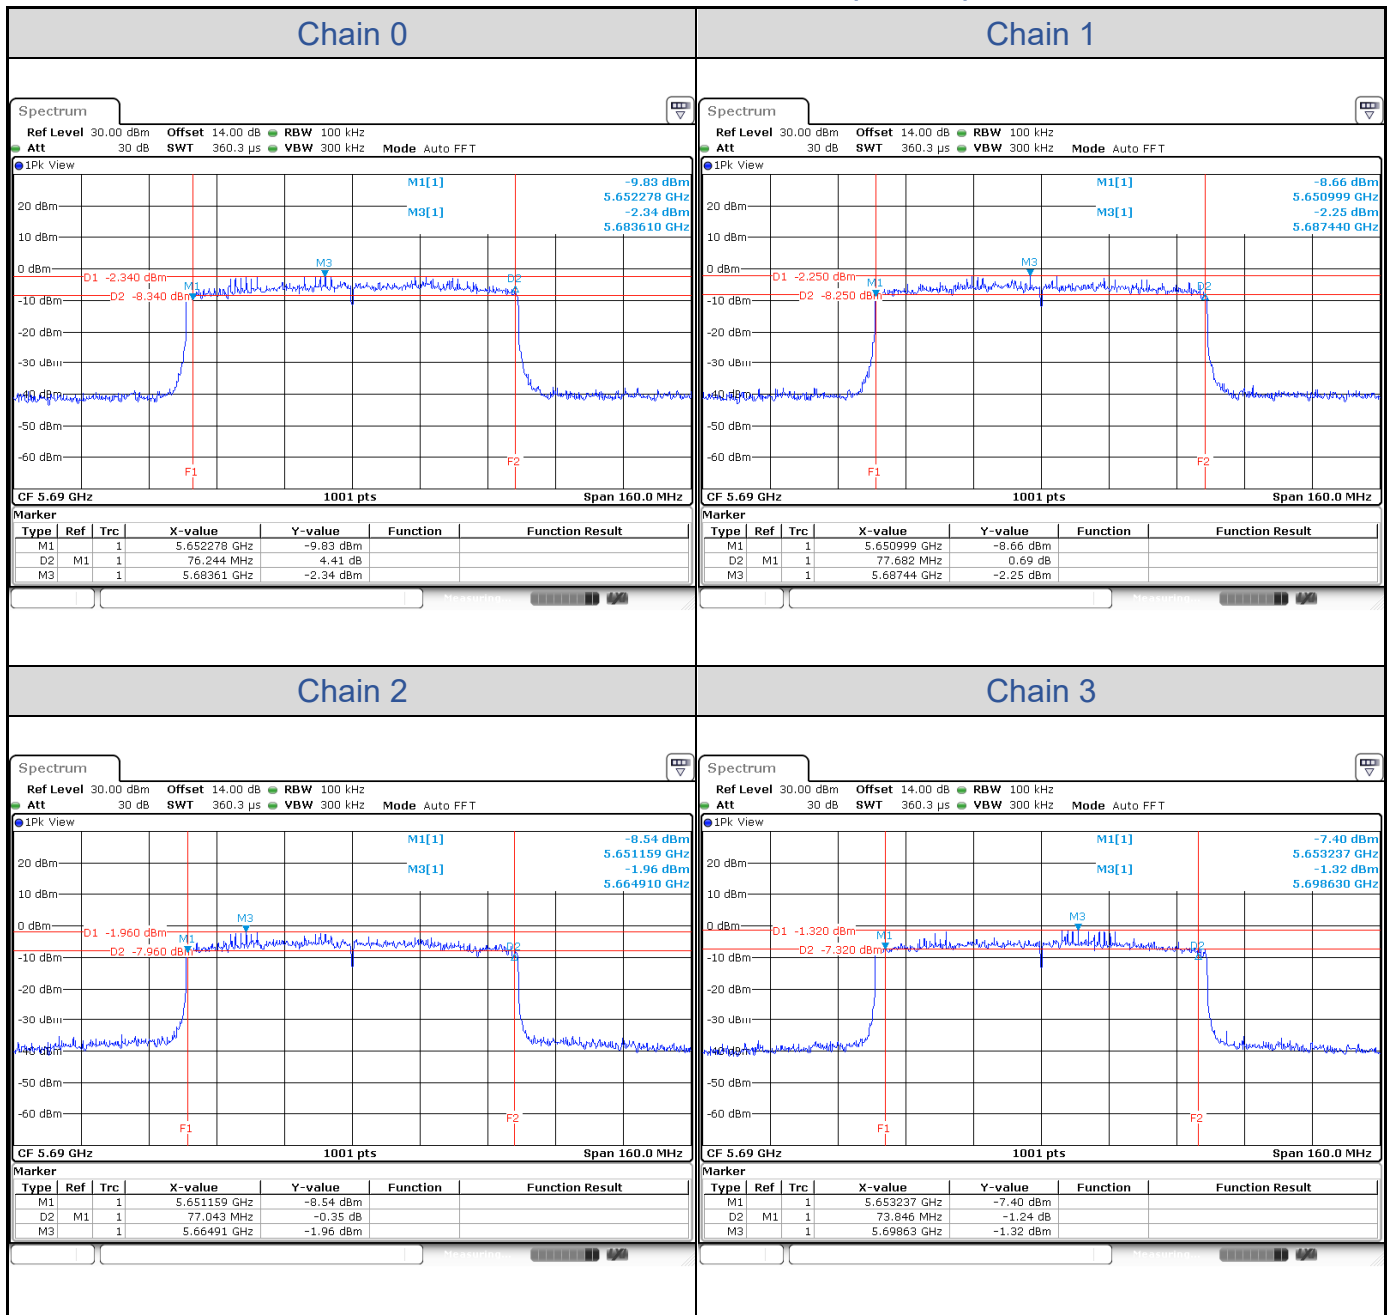

802.11ax HE80

Band	Channel	Frequency (MHz)	6 dB Bandwidth (MHz)				Limit (MHz)	Result
			Chain 0	Chain 1	Chain 2	Chain 3		
U-NII-3	138	5690	3.52	3.68	3.20	2.08	> 0.5	Pass
	155	5775	74.17	72.73	77.36	70.97	> 0.5	Pass

802.11ax HE80-Channel 138 (U-NII-3)