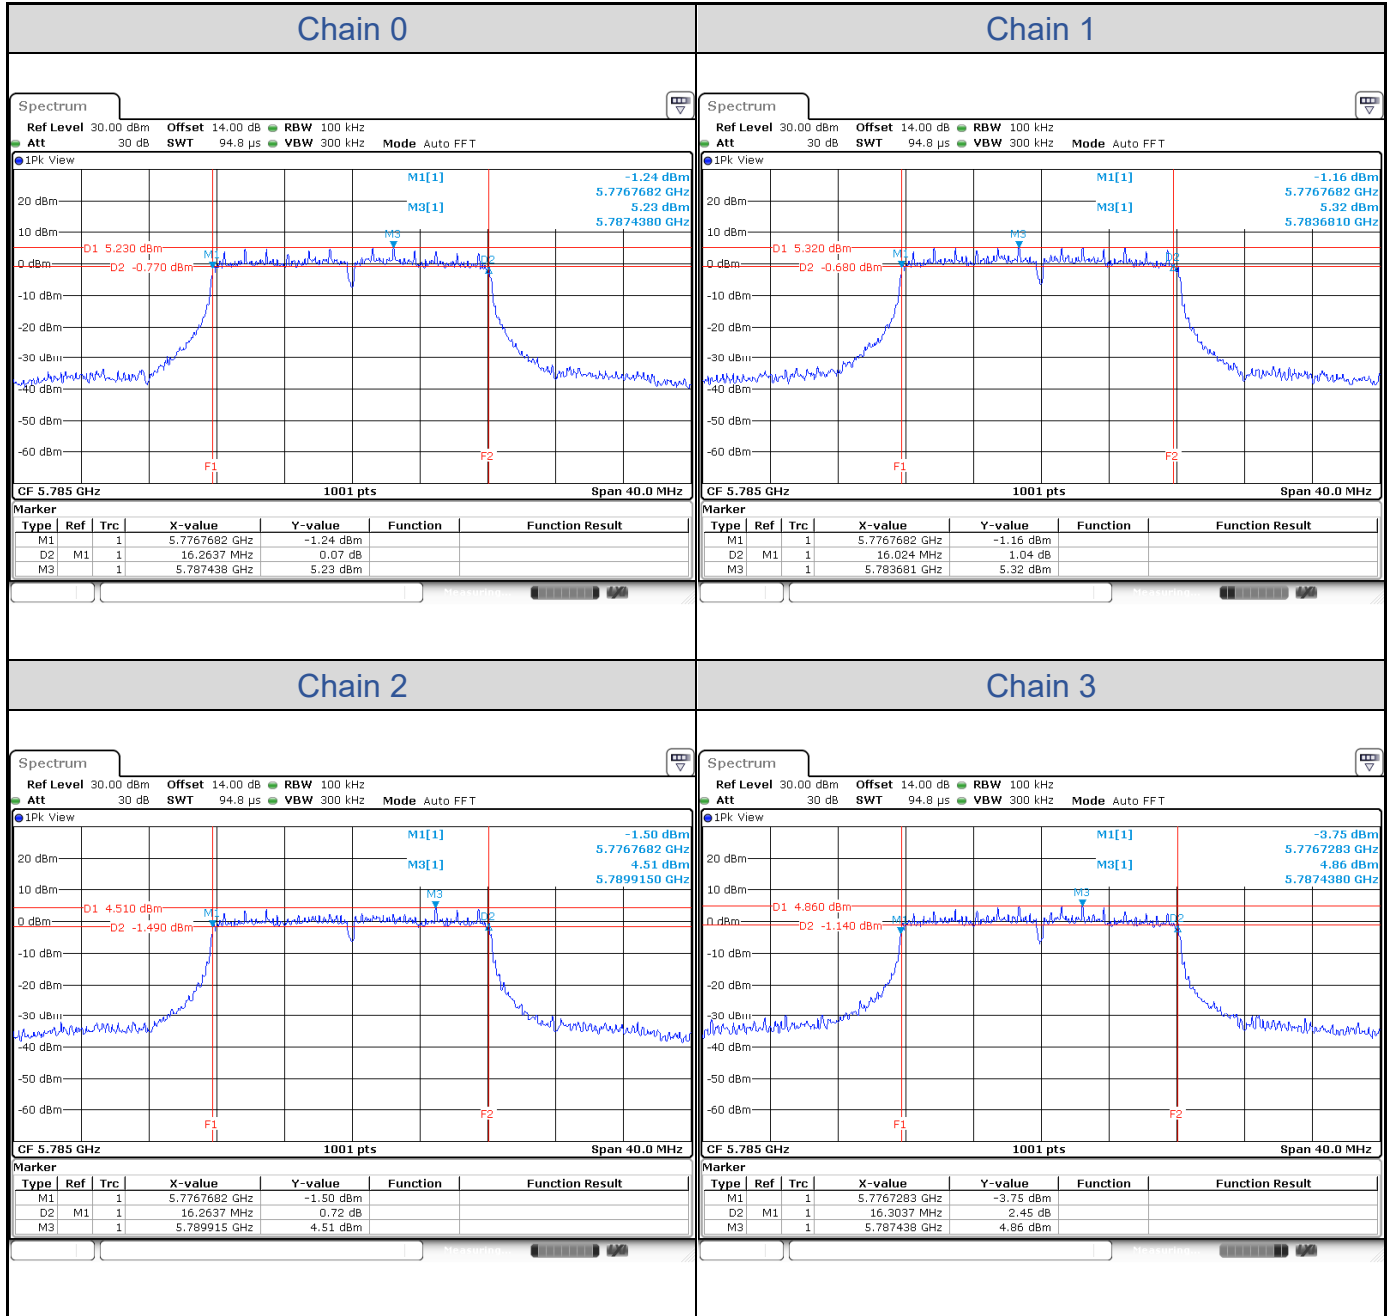

802.11ax HE160-Channel 50

802.11ax HE160-Channel 114

Test Result of 6 dB Bandwidth
802.11a

Band	Channel	Frequency (MHz)	6 dB Bandwidth (MHz)				Limit (MHz)	Result
			Chain 0	Chain 1	Chain 2	Chain 3		
U-NII-3	144	5720	3.03	3.03	3.03	3.03	> 0.5	Pass
	149	5745	16.26	16.26	16.30	16.30	> 0.5	Pass
	157	5785	16.26	16.02	16.26	16.30	> 0.5	Pass
	165	5825	16.02	16.26	16.26	16.26	> 0.5	Pass

802.11a-Channel Channel 144 (U-NII-3)

802.11a-Channel 149

802.11a-Channel 157

802.11a-Channel 165

802.11ax HE20

Band	Channel	Frequency (MHz)	6 dB Bandwidth (MHz)				Limit (MHz)	Result
			Chain 0	Chain 1	Chain 2	Chain 3		
U-NII-3	144	5720	4.39	4.19	4.23	4.27	> 0.5	Pass
	149	5745	18.58	18.70	18.22	18.74	> 0.5	Pass
	157	5785	18.90	18.58	18.66	18.58	> 0.5	Pass
	165	5825	18.30	18.78	18.62	18.86	> 0.5	Pass