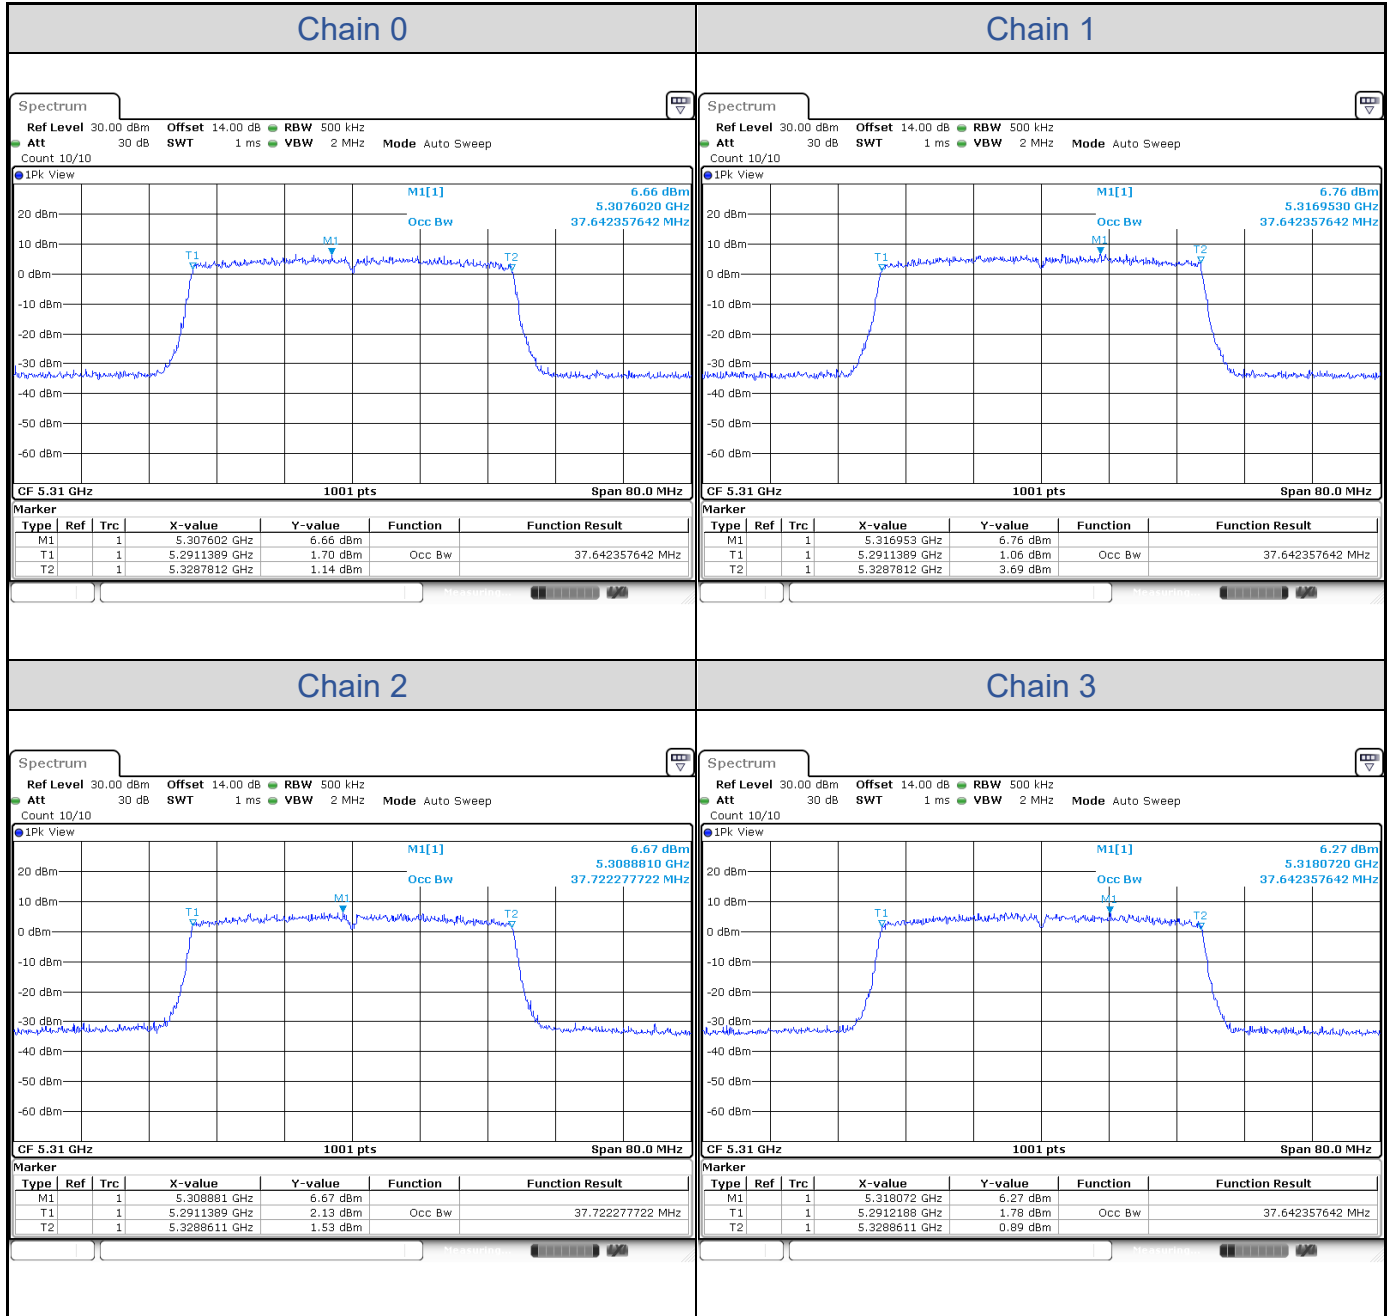

802.11ax HE40-Channel 46

802.11ax HE40-Channel 54

802.11ax HE40-Channel 62

802.11ax HE40-Channel 102

802.11ax HE40-Channel 110

802.11ax HE40-Channel 134

802.11ax HE40-Channel 142 (U-NII-2C)

802.11ax HE40-Channel 142 (U-NII-3)

802.11ax HE40-Channel 151

802.11ax HE40-Channel 159

802.11ax HE80

Band	Channel	Frequency (MHz)	99% Bandwidth (MHz)			
			Chain 0	Chain 1	Chain 2	Chain 3
U-NII-1	42	5210	77.20	77.36	77.04	77.20
U-NII-2A	58	5290	77.20	77.20	77.36	77.04
U-NII-2C	106	5530	77.20	77.04	77.20	77.20
	122	5610	77.20	77.04	77.04	77.20
	138	5690	73.36	73.52	73.68	73.52
U-NII-3	138	5690	3.84	3.68	3.68	3.52
	155	5775	77.36	77.36	77.36	77.84