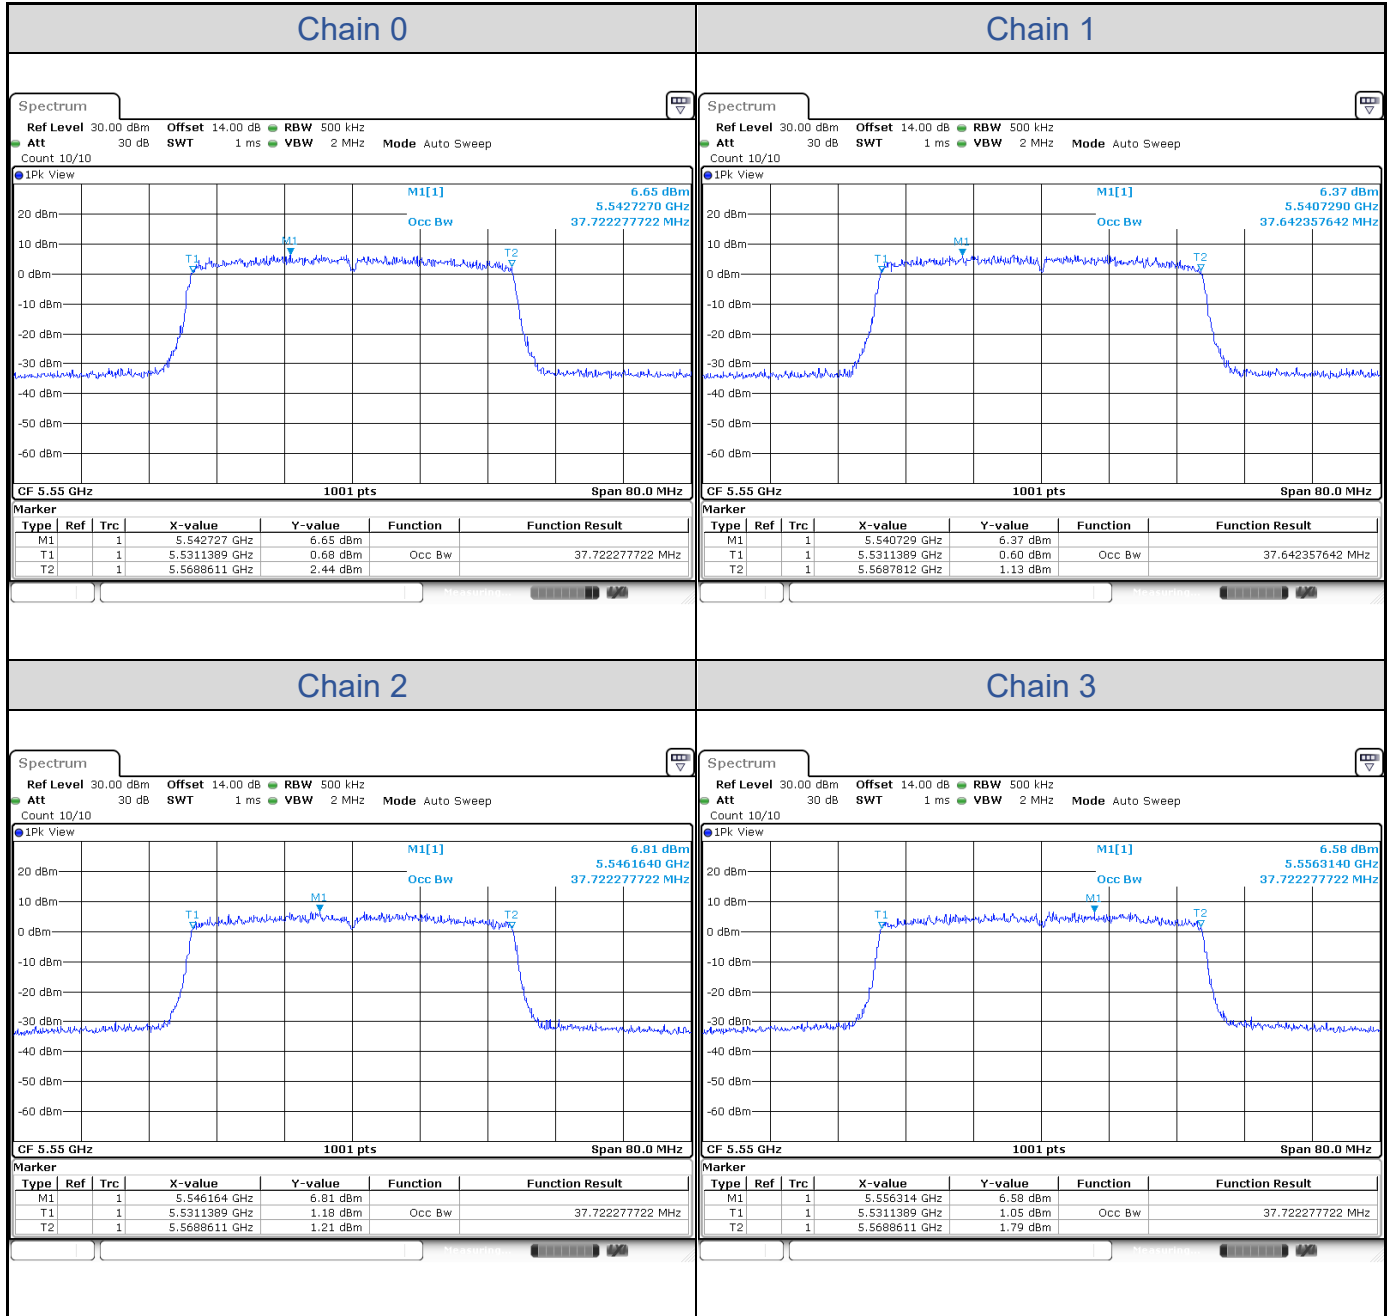

802.11ax HE40-Channel 46

802.11ax HE40-Channel 54

802.11ax HE40-Channel 62

802.11ax HE40-Channel 102

802.11ax HE40-Channel 110

802.11ax HE40-Channel 134

802.11ax HE40-Channel 142 (U-NII-2C)

802.11ax HE40-Channel 142 (U-NII-3)

802.11ax HE40-Channel 151

802.11ax HE40-Channel 159

802.11ax HE80

Band	Channel	Frequency (MHz)	99% Bandwidth (MHz)			
			Chain 0	Chain 1	Chain 2	Chain 3
U-NII-1	42	5210	77.20	77.36	77.04	77.20
U-NII-2A	58	5290	77.20	77.20	77.36	77.04
U-NII-2C	106	5530	77.20	77.04	77.20	77.20
	122	5610	77.20	77.04	77.04	77.20
	138	5690	73.36	73.52	73.68	73.52
U-NII-3	138	5690	3.84	3.68	3.68	3.52
	155	5775	77.36	77.36	77.36	77.84