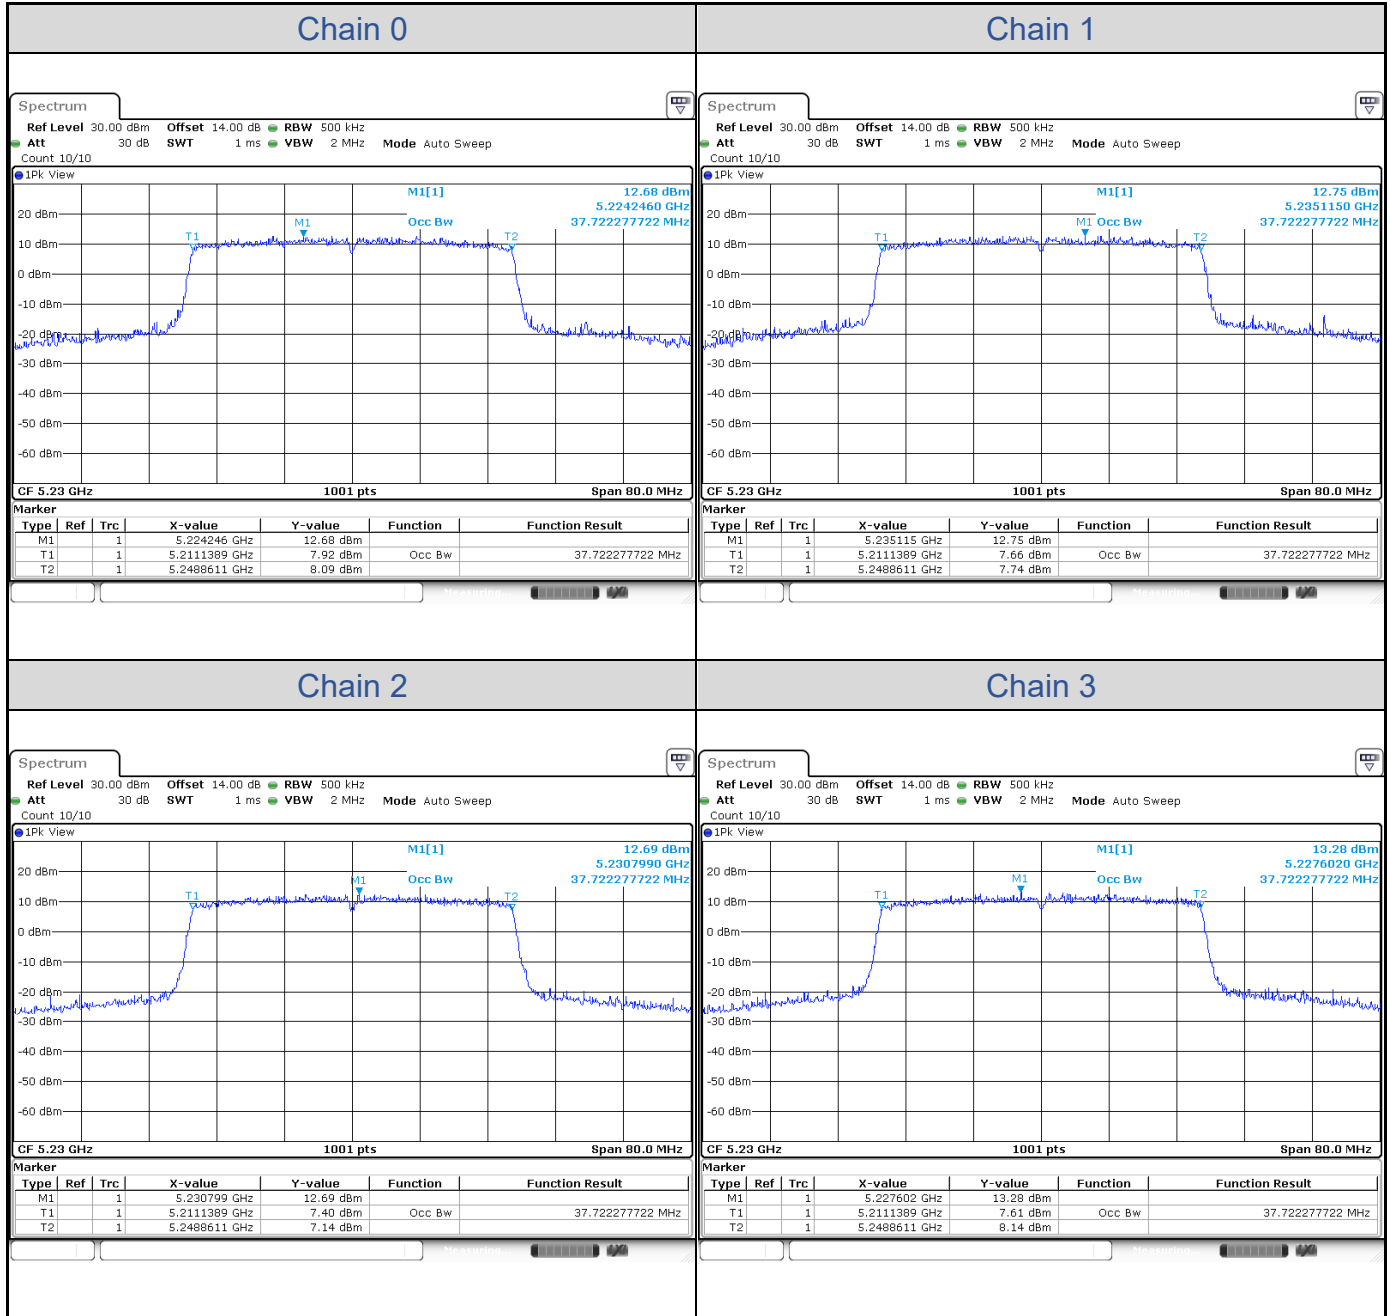

802.11ax HE40-Channel 46

802.11ax HE40-Channel 54

802.11ax HE40-Channel 62

802.11ax HE40-Channel 102

802.11ax HE40-Channel 110

802.11ax HE40-Channel 134

802.11ax HE40-Channel 142 (U-NII-2C)

802.11ax HE40-Channel 142 (U-NII-3)

802.11ax HE40-Channel 151

802.11ax HE40-Channel 159

802.11ax HE80

Band	Channel	Frequency (MHz)	99% Bandwidth (MHz)			
			Chain 0	Chain 1	Chain 2	Chain 3
U-NII-1	42	5210	77.20	77.36	77.04	77.20
U-NII-2A	58	5290	77.20	77.20	77.36	77.04
U-NII-2C	106	5530	77.20	77.04	77.20	77.20
	122	5610	77.20	77.04	77.04	77.20
	138	5690	73.36	73.52	73.68	73.52
U-NII-3	138	5690	3.84	3.68	3.68	3.52
	155	5775	77.36	77.36	77.36	77.84