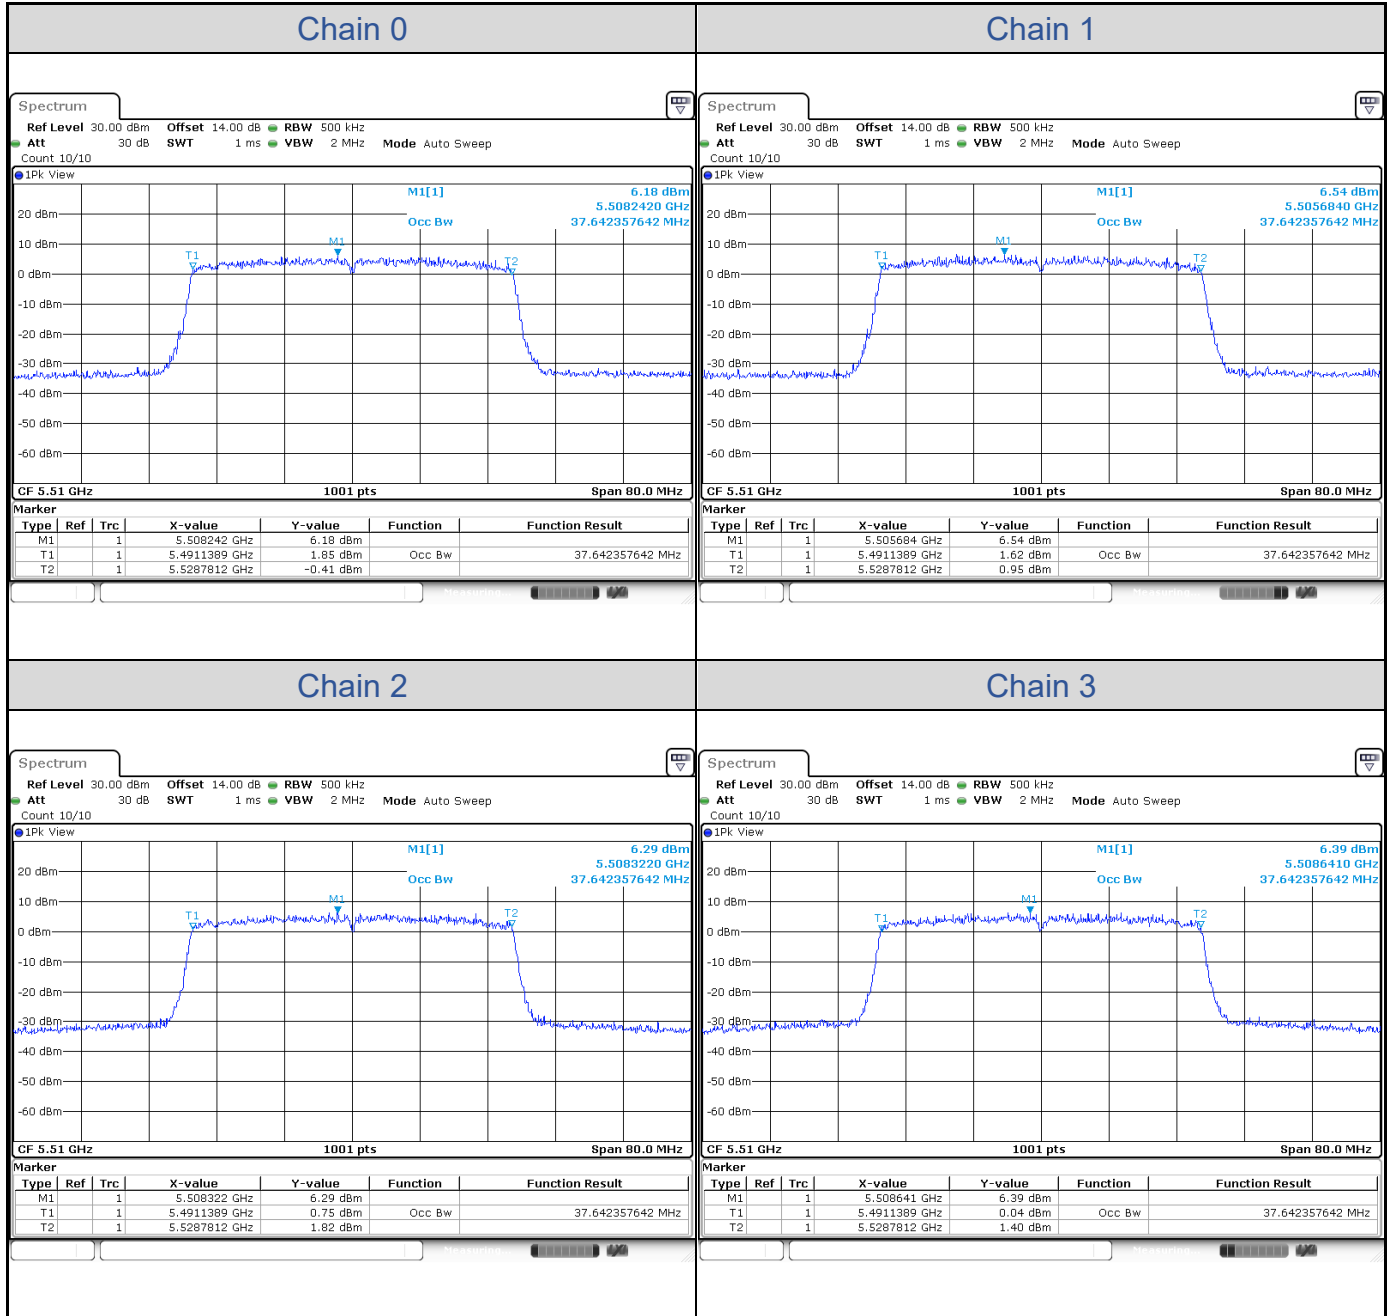

802.11ax HE40-Channel 46

802.11ax HE40-Channel 54

802.11ax HE40-Channel 62

802.11ax HE40-Channel 102

802.11ax HE40-Channel 110

802.11ax HE40-Channel 134

802.11ax HE40-Channel 142 (U-NII-2C)

802.11ax HE40-Channel 142 (U-NII-3)

802.11ax HE40-Channel 151

802.11ax HE40-Channel 159

802.11ax HE80

Band	Channel	Frequency (MHz)	99% Bandwidth (MHz)			
			Chain 0	Chain 1	Chain 2	Chain 3
U-NII-1	42	5210	77.20	77.36	77.04	77.20
U-NII-2A	58	5290	77.20	77.20	77.36	77.04
U-NII-2C	106	5530	77.20	77.04	77.20	77.20
	122	5610	77.20	77.04	77.04	77.20
	138	5690	73.36	73.52	73.68	73.52
U-NII-3	138	5690	3.84	3.68	3.68	3.52
	155	5775	77.36	77.36	77.36	77.84