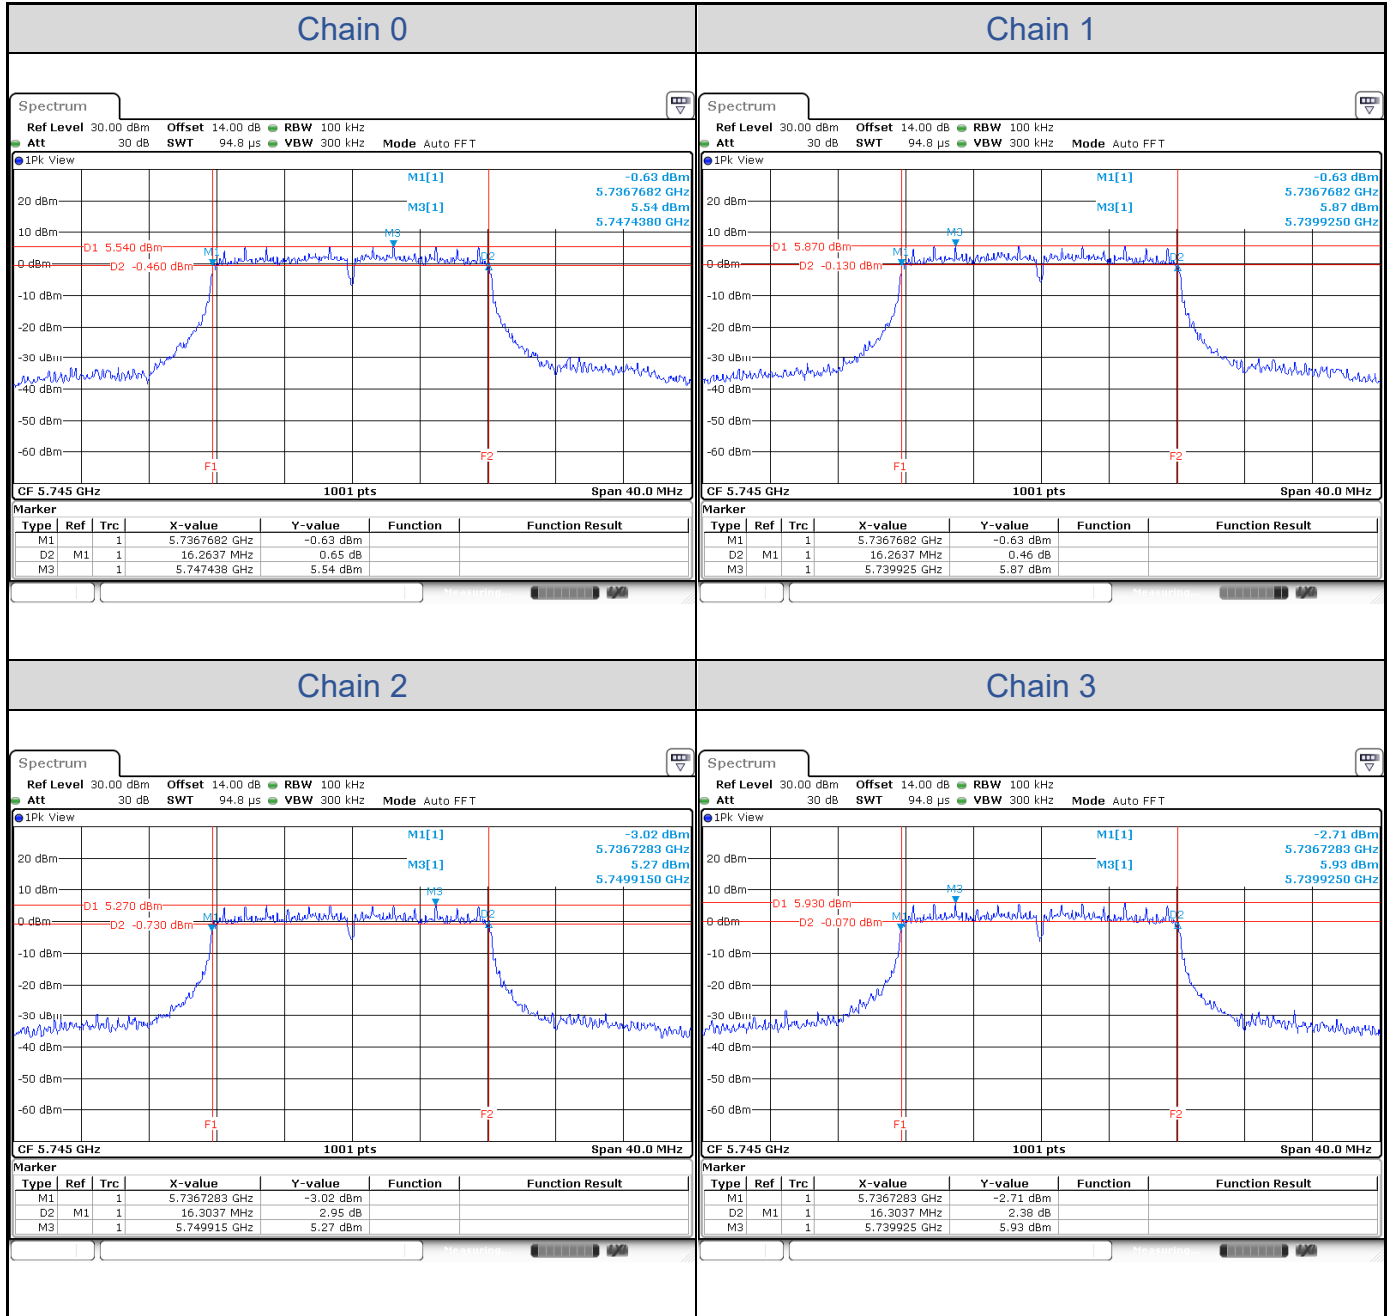

802.11ax HE160-Channel 50

802.11ax HE160-Channel 114

Test Result of 6 dB Bandwidth
802.11a

Band	Channel	Frequency (MHz)	6 dB Bandwidth (MHz)				Limit (MHz)	Result
			Chain 0	Chain 1	Chain 2	Chain 3		
U-NII-3	144	5720	3.03	3.03	3.03	3.03	> 0.5	Pass
	149	5745	16.26	16.26	16.30	16.30	> 0.5	Pass
	157	5785	16.26	16.02	16.26	16.30	> 0.5	Pass
	165	5825	16.02	16.26	16.26	16.26	> 0.5	Pass

802.11a-Channel Channel 144 (U-NII-3)

802.11a-Channel 149

802.11a-Channel 157

802.11a-Channel 165

802.11ax HE20

Band	Channel	Frequency (MHz)	6 dB Bandwidth (MHz)				Limit (MHz)	Result
			Chain 0	Chain 1	Chain 2	Chain 3		
U-NII-3	144	5720	4.39	4.19	4.23	4.27	> 0.5	Pass
	149	5745	18.58	18.70	18.22	18.74	> 0.5	Pass
	157	5785	18.90	18.58	18.66	18.58	> 0.5	Pass
	165	5825	18.30	18.78	18.62	18.86	> 0.5	Pass