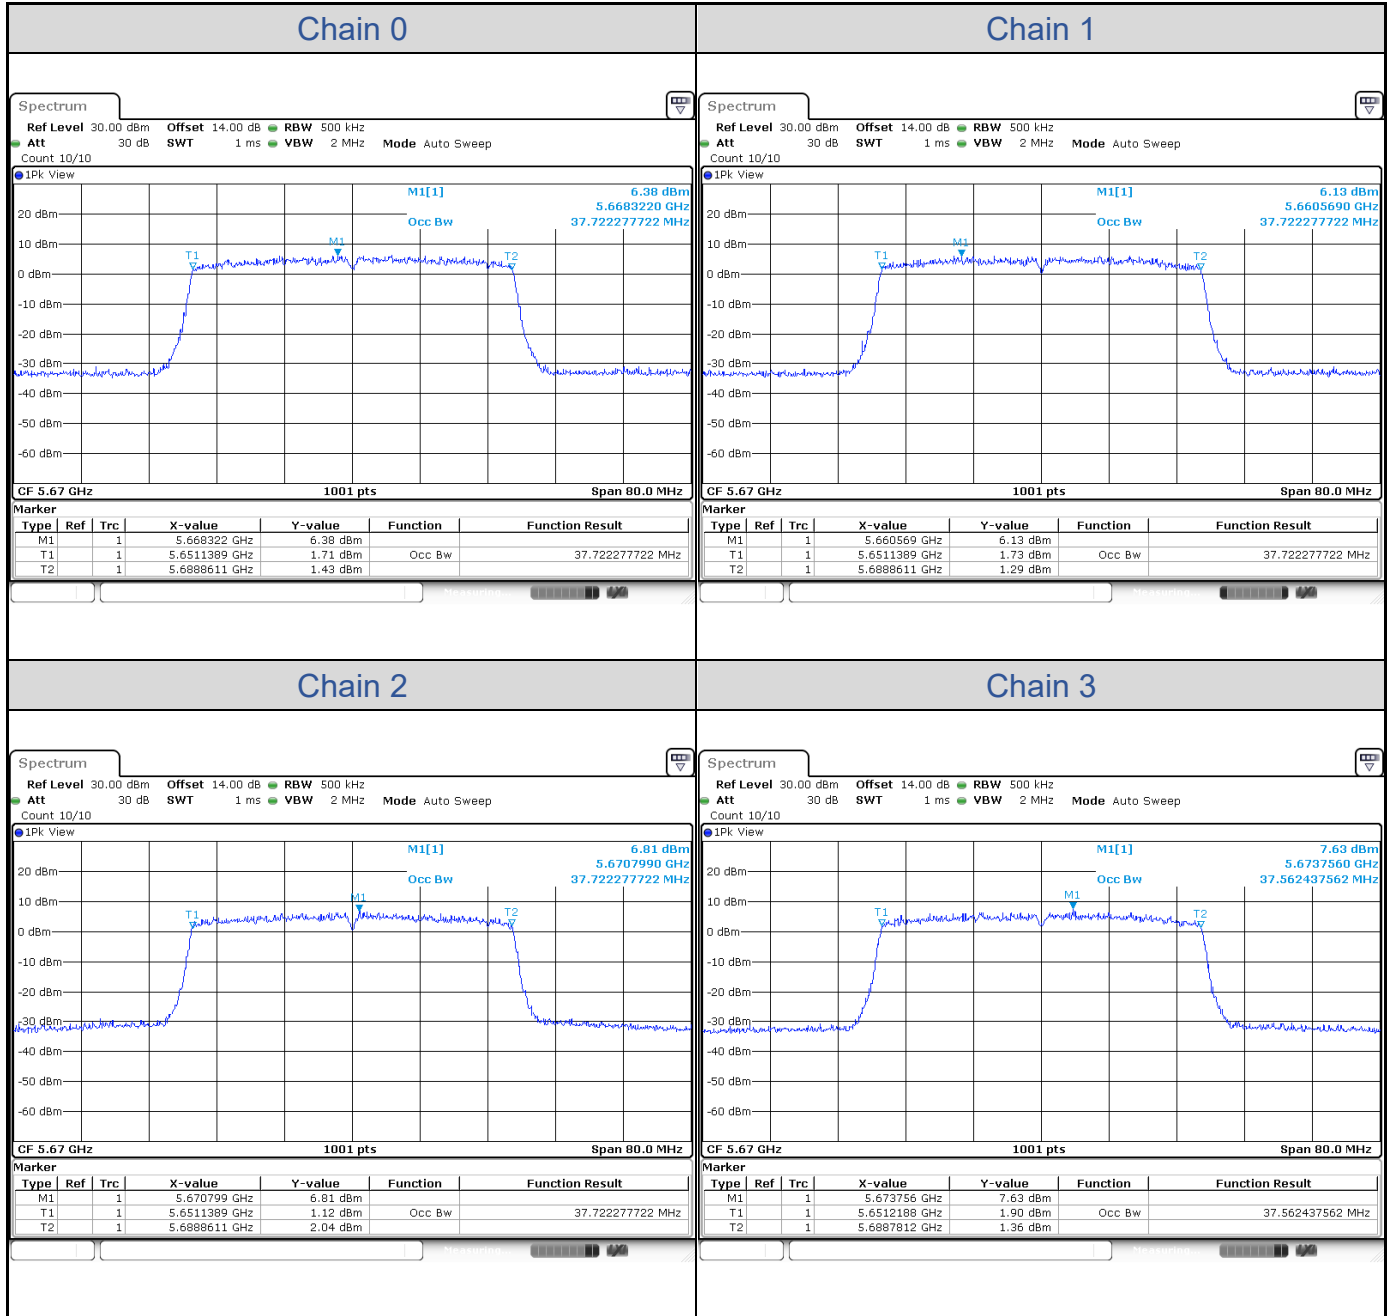

802.11ax HE40-Channel 46

802.11ax HE40-Channel 54

802.11ax HE40-Channel 62

802.11ax HE40-Channel 102

802.11ax HE40-Channel 110

802.11ax HE40-Channel 134

802.11ax HE40-Channel 142 (U-NII-2C)

802.11ax HE40-Channel 142 (U-NII-3)

802.11ax HE40-Channel 151

802.11ax HE40-Channel 159

802.11ax HE80

Band	Channel	Frequency (MHz)	99% Bandwidth (MHz)			
			Chain 0	Chain 1	Chain 2	Chain 3
U-NII-1	42	5210	77.20	77.36	77.04	77.20
U-NII-2A	58	5290	77.20	77.20	77.36	77.04
U-NII-2C	106	5530	77.20	77.04	77.20	77.20
	122	5610	77.20	77.04	77.04	77.20
	138	5690	73.36	73.52	73.68	73.52
U-NII-3	138	5690	3.84	3.68	3.68	3.52
	155	5775	77.36	77.36	77.36	77.84