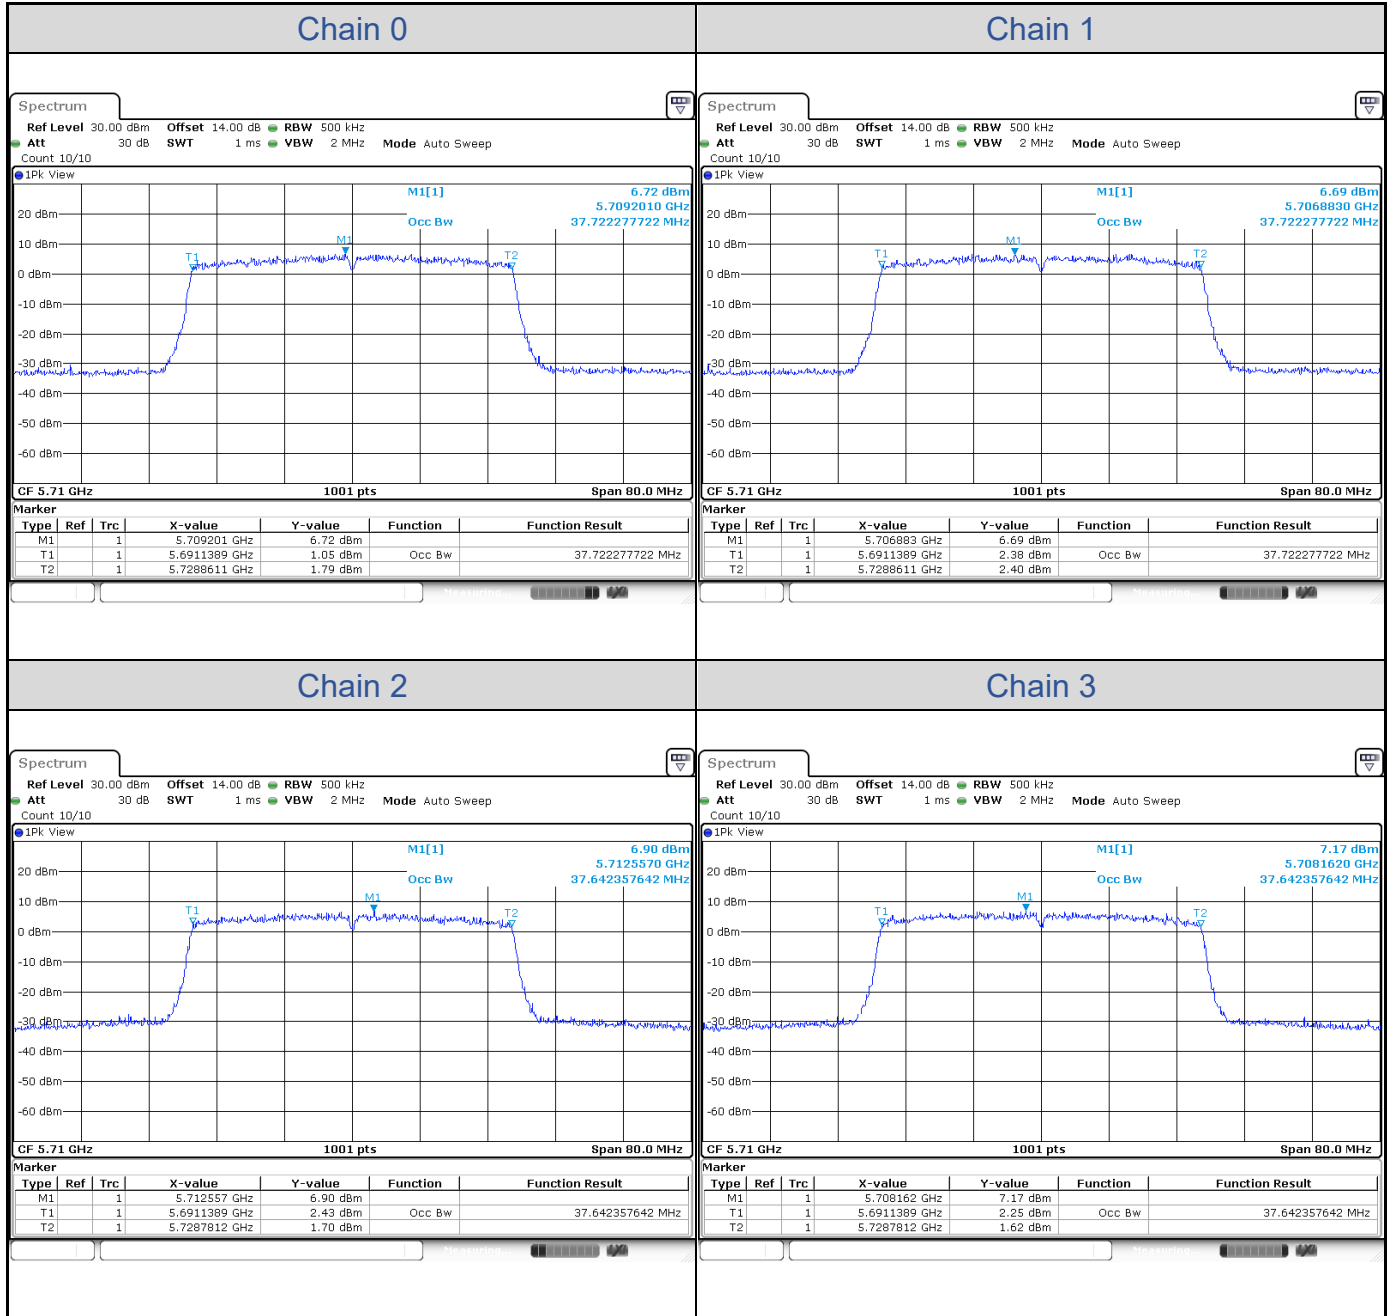

802.11ax HE40-Channel 46

802.11ax HE40-Channel 54

802.11ax HE40-Channel 62

802.11ax HE40-Channel 102

802.11ax HE40-Channel 110

802.11ax HE40-Channel 134

802.11ax HE40-Channel 142 (U-NII-2C)

802.11ax HE40-Channel 142 (U-NII-3)

802.11ax HE40-Channel 151

802.11ax HE40-Channel 159

802.11ax HE80

Band	Channel	Frequency (MHz)	99% Bandwidth (MHz)			
			Chain 0	Chain 1	Chain 2	Chain 3
U-NII-1	42	5210	77.20	77.36	77.04	77.20
U-NII-2A	58	5290	77.20	77.20	77.36	77.04
U-NII-2C	106	5530	77.20	77.04	77.20	77.20
	122	5610	77.20	77.04	77.04	77.20
	138	5690	73.36	73.52	73.68	73.52
U-NII-3	138	5690	3.84	3.68	3.68	3.52
	155	5775	77.36	77.36	77.36	77.84