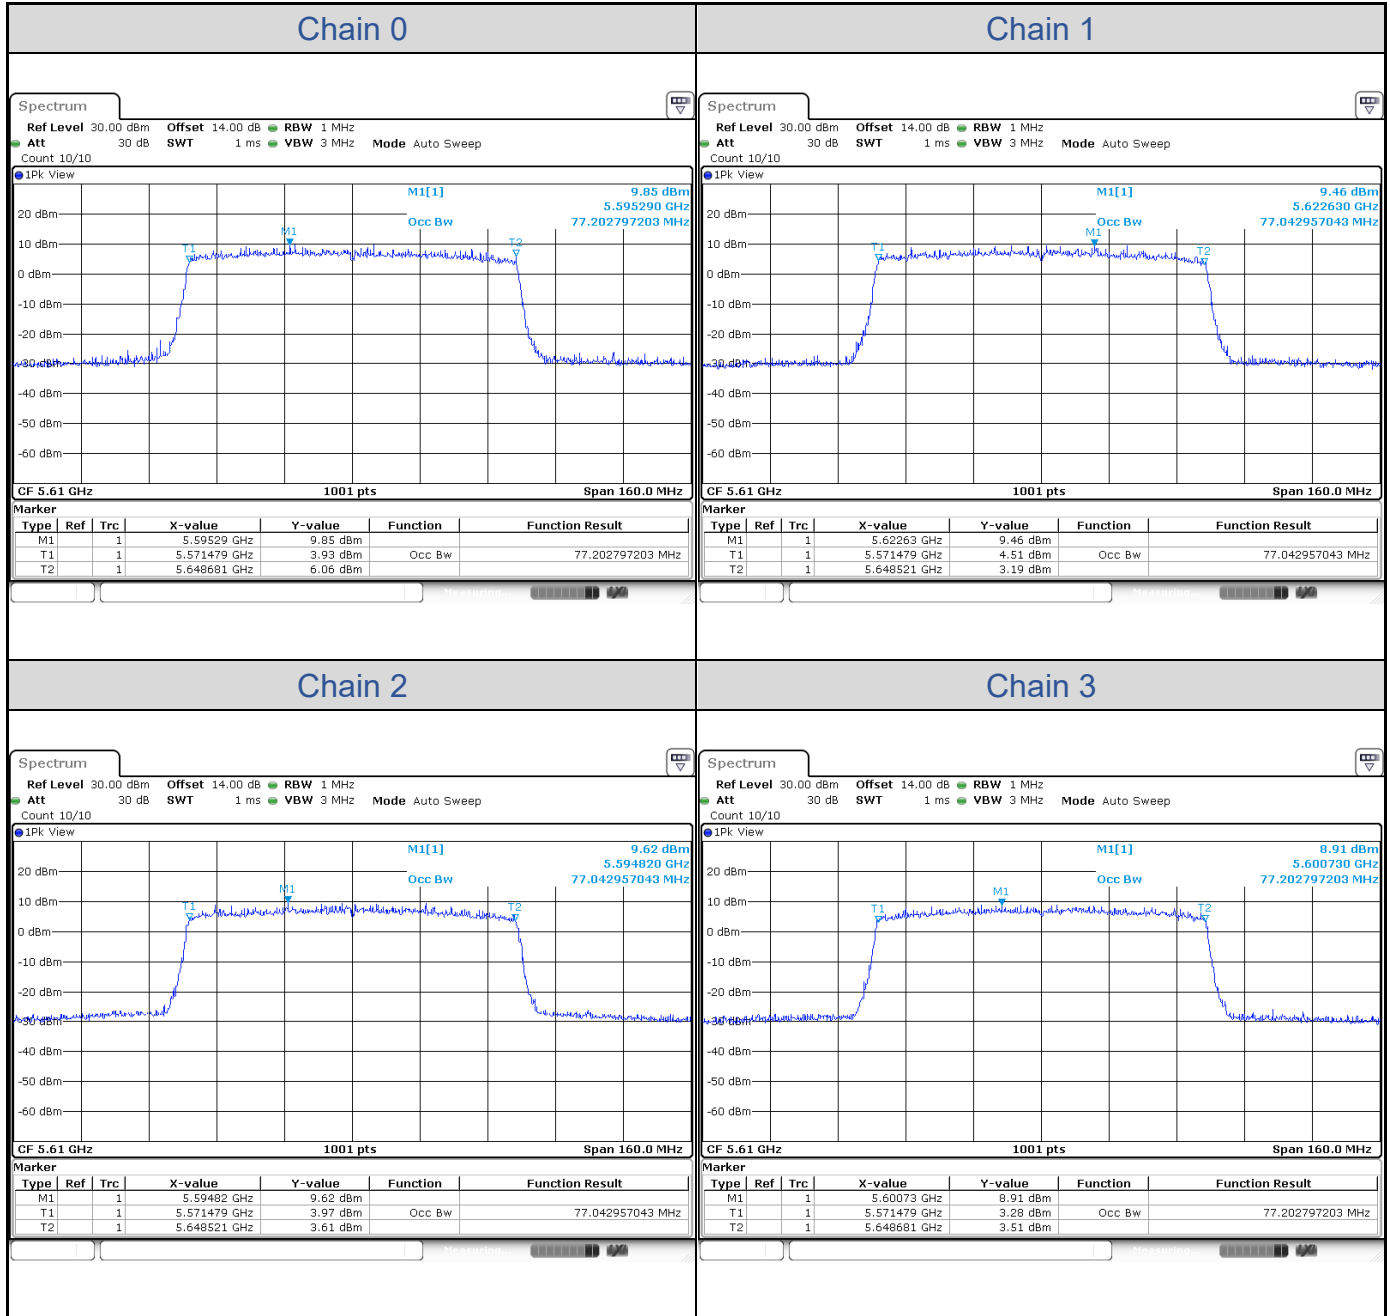

802.11ax HE40-Channel 151

802.11ax HE40-Channel 159

802.11ax HE80

Band	Channel	Frequency (MHz)	99% Bandwidth (MHz)			
			Chain 0	Chain 1	Chain 2	Chain 3
U-NII-1	42	5210	77.20	77.36	77.04	77.20
U-NII-2A	58	5290	77.20	77.20	77.36	77.04
U-NII-2C	106	5530	77.20	77.04	77.20	77.20
	122	5610	77.20	77.04	77.04	77.20
	138	5690	73.36	73.52	73.68	73.52
U-NII-3	138	5690	3.84	3.68	3.68	3.52
	155	5775	77.36	77.36	77.36	77.84

802.11ax HE80-Channel 42

802.11ax HE80-Channel 58

802.11ax HE80-Channel 106

802.11ax HE80-Channel 122

802.11ax HE80-Channel 138 (U-NII-2C)

802.11ax HE80-Channel 138 (U-NII-3)

802.11ax HE80-Channel 155

802.11ax HE160