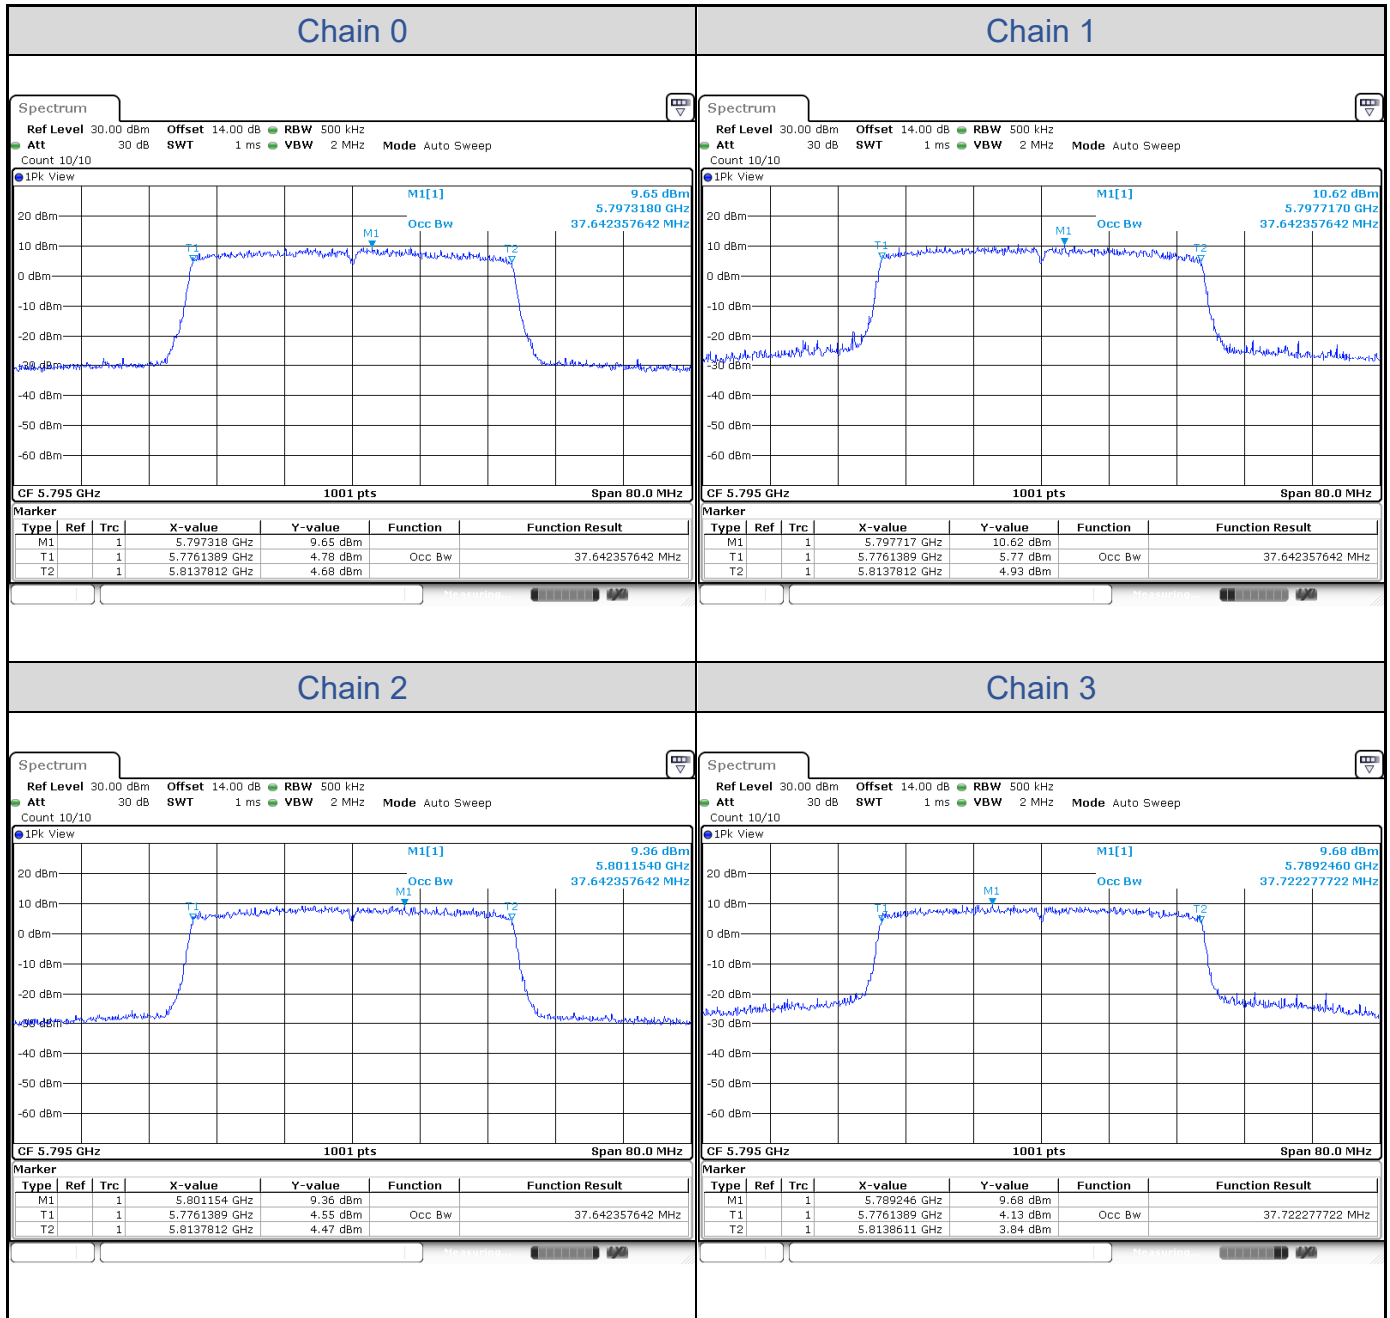

802.11ax HE40-Channel 46

802.11ax HE40-Channel 54

802.11ax HE40-Channel 62

802.11ax HE40-Channel 102

802.11ax HE40-Channel 110

802.11ax HE40-Channel 134

802.11ax HE40-Channel 142 (U-NII-2C)

802.11ax HE40-Channel 142 (U-NII-3)

802.11ax HE40-Channel 151

802.11ax HE40-Channel 159

802.11ax HE80

Band	Channel	Frequency (MHz)	99% Bandwidth (MHz)			
			Chain 0	Chain 1	Chain 2	Chain 3
U-NII-1	42	5210	77.20	77.36	77.04	77.20
U-NII-2A	58	5290	77.20	77.20	77.36	77.04
U-NII-2C	106	5530	77.20	77.04	77.20	77.20
	122	5610	77.20	77.04	77.04	77.20
	138	5690	73.36	73.52	73.68	73.52
U-NII-3	138	5690	3.84	3.68	3.68	3.52
	155	5775	77.36	77.36	77.36	77.84

802.11ax HE80-Channel 42

802.11ax HE80-Channel 58

802.11ax HE80-Channel 106

802.11ax HE80-Channel 122

802.11ax HE80-Channel 138 (U-NII-2C)

802.11ax HE80-Channel 138 (U-NII-3)

802.11ax HE80-Channel 155

802.11ax HE160