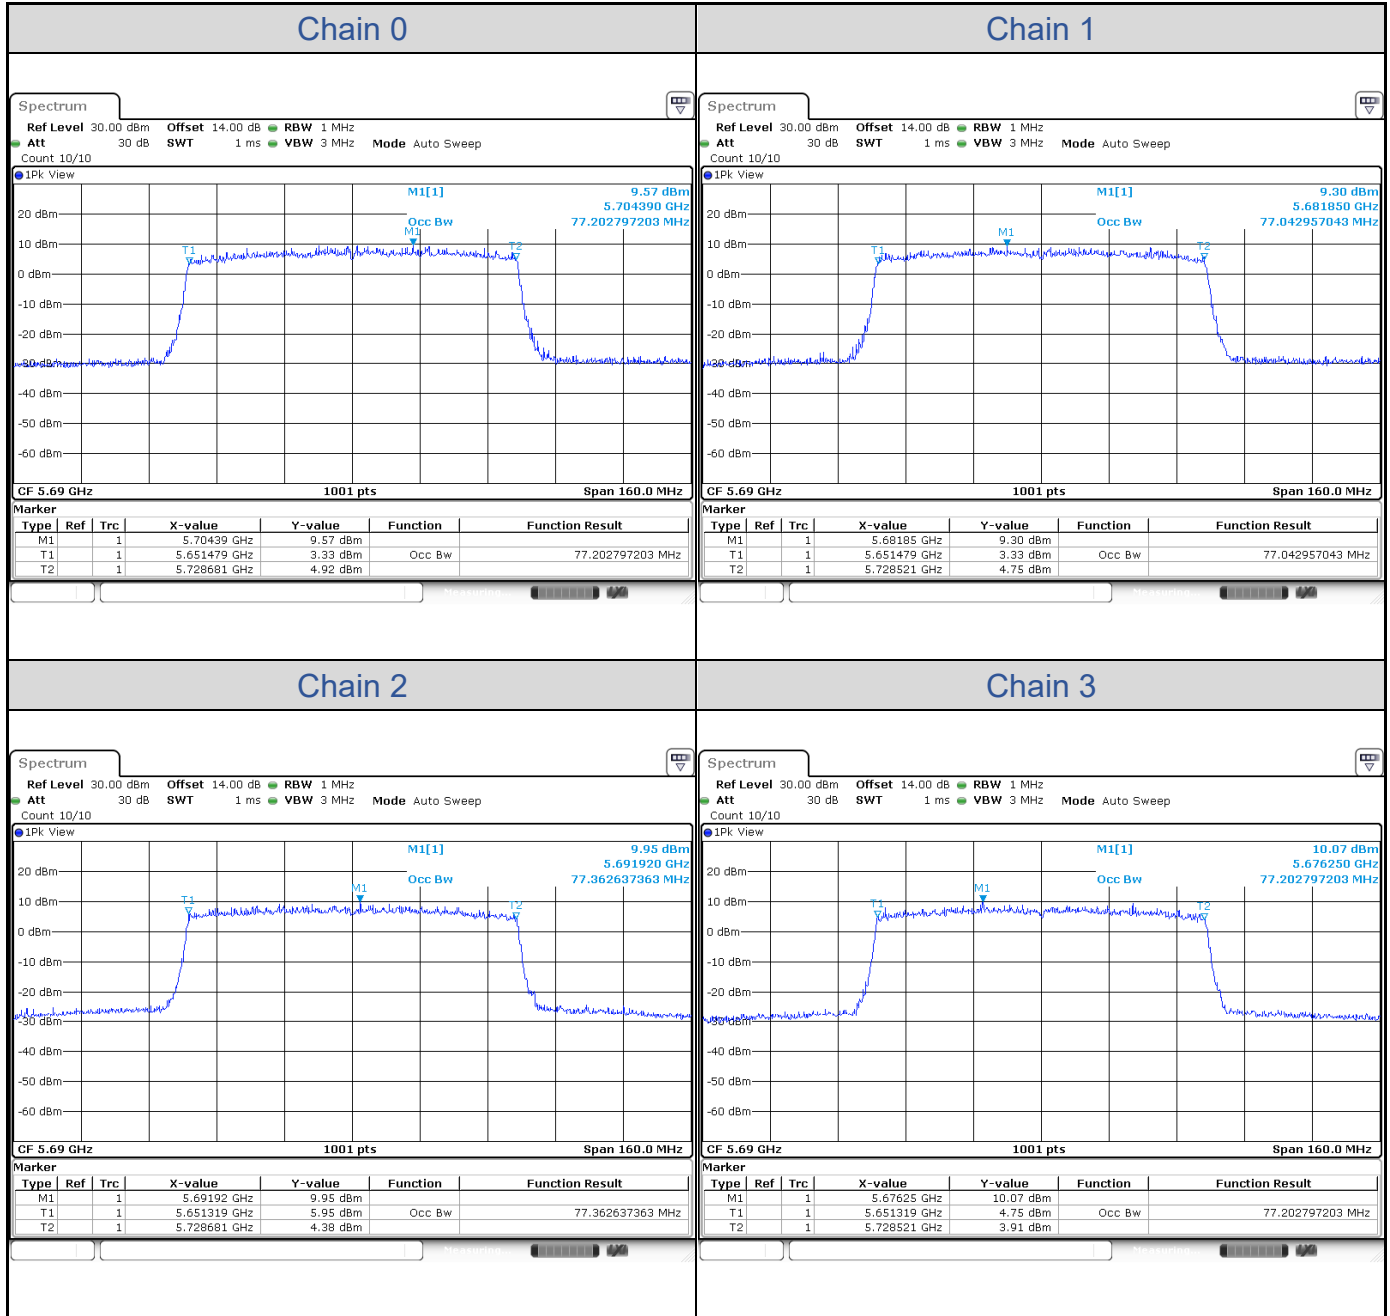

802.11ax HE80-Channel 42

802.11ax HE80-Channel 58

802.11ax HE80-Channel 106

802.11ax HE80-Channel 122

802.11ax HE80-Channel 138 (U-NII-2C)

802.11ax HE80-Channel 138 (U-NII-3)

802.11ax HE80-Channel 155

802.11ax HE160

Band	Channel	Frequency (MHz)	99% Bandwidth (MHz)			
			Chain 0	Chain 1	Chain 2	Chain 3
U-NII-1	50	5250	77.04	76.72	77.04	76.72
U-NII-2A	50	5250	77.36	78.00	77.68	77.68
U-NII-2C	114	5570	155.04	155.04	154.73	155.04