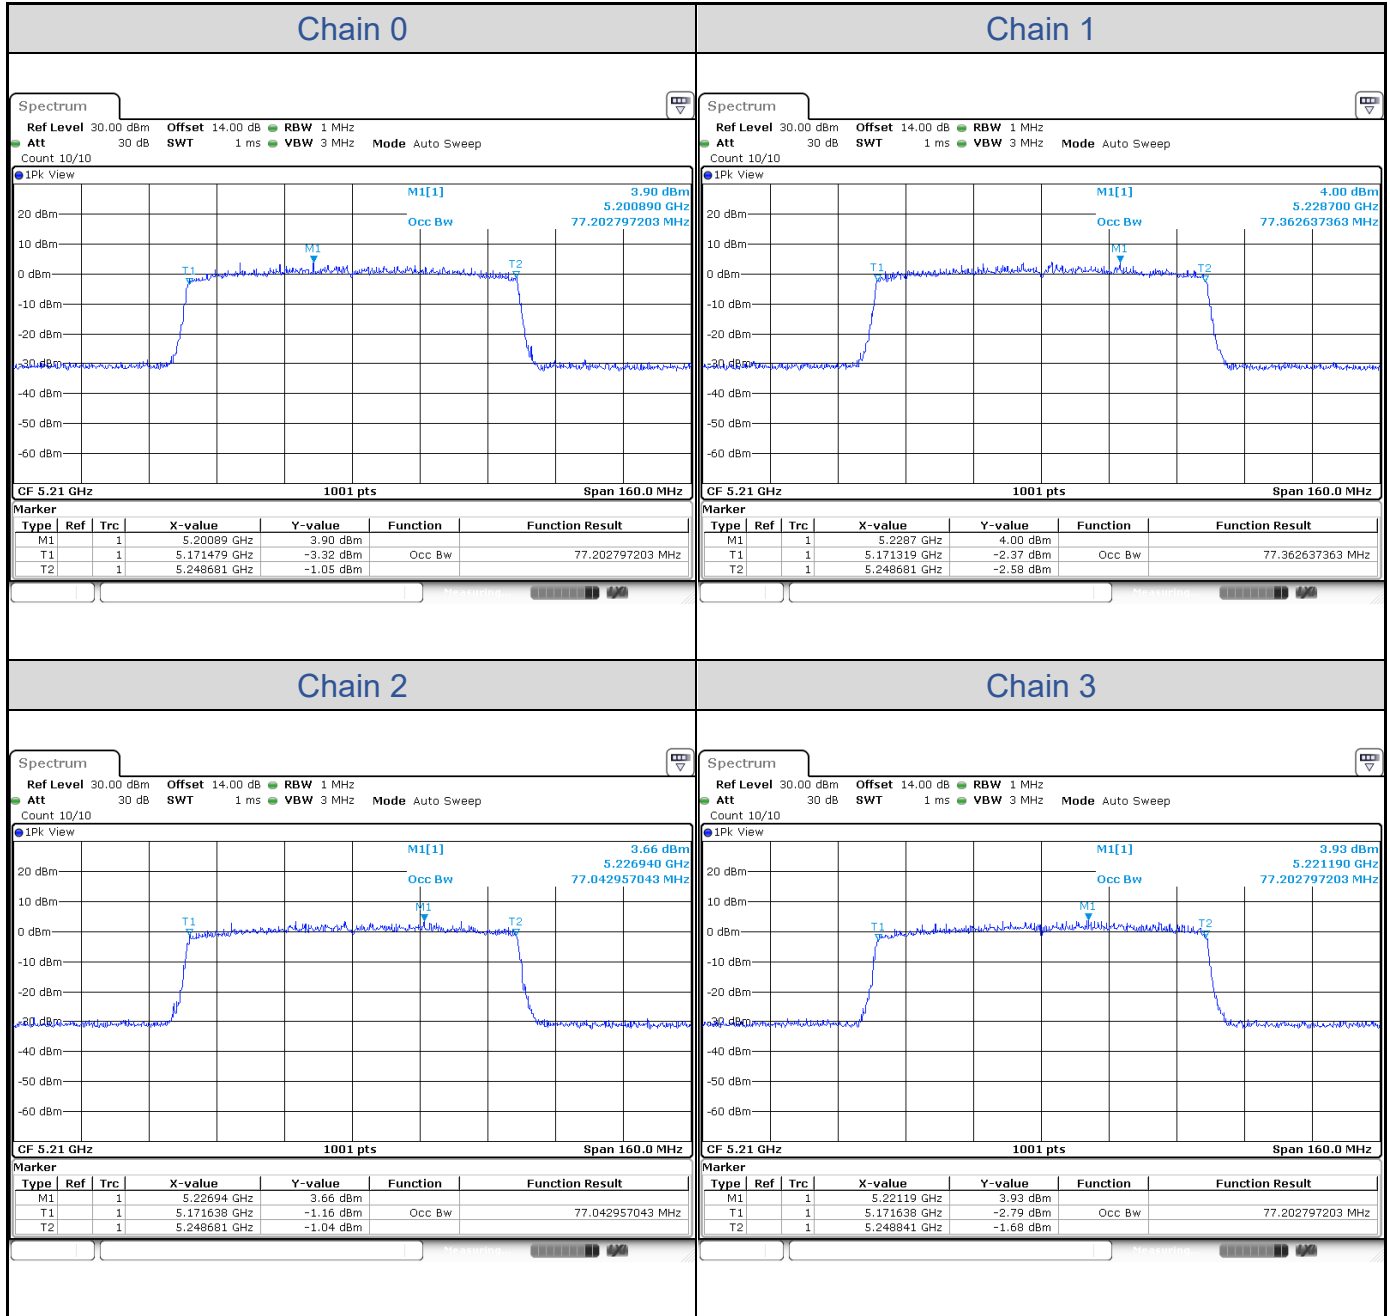

802.11ax HE80

Band	Channel	Frequency (MHz)	99% Bandwidth (MHz)			
			Chain 0	Chain 1	Chain 2	Chain 3
U-NII-1	42	5210	77.20	77.36	77.04	77.20
U-NII-2A	58	5290	77.20	77.20	77.36	77.04
U-NII-2C	106	5530	77.20	77.04	77.20	77.20
	122	5610	77.20	77.04	77.04	77.20
	138	5690	73.36	73.52	73.68	73.52
U-NII-3	138	5690	3.84	3.68	3.68	3.52
	155	5775	77.36	77.36	77.36	77.84

802.11ax HE80-Channel 42