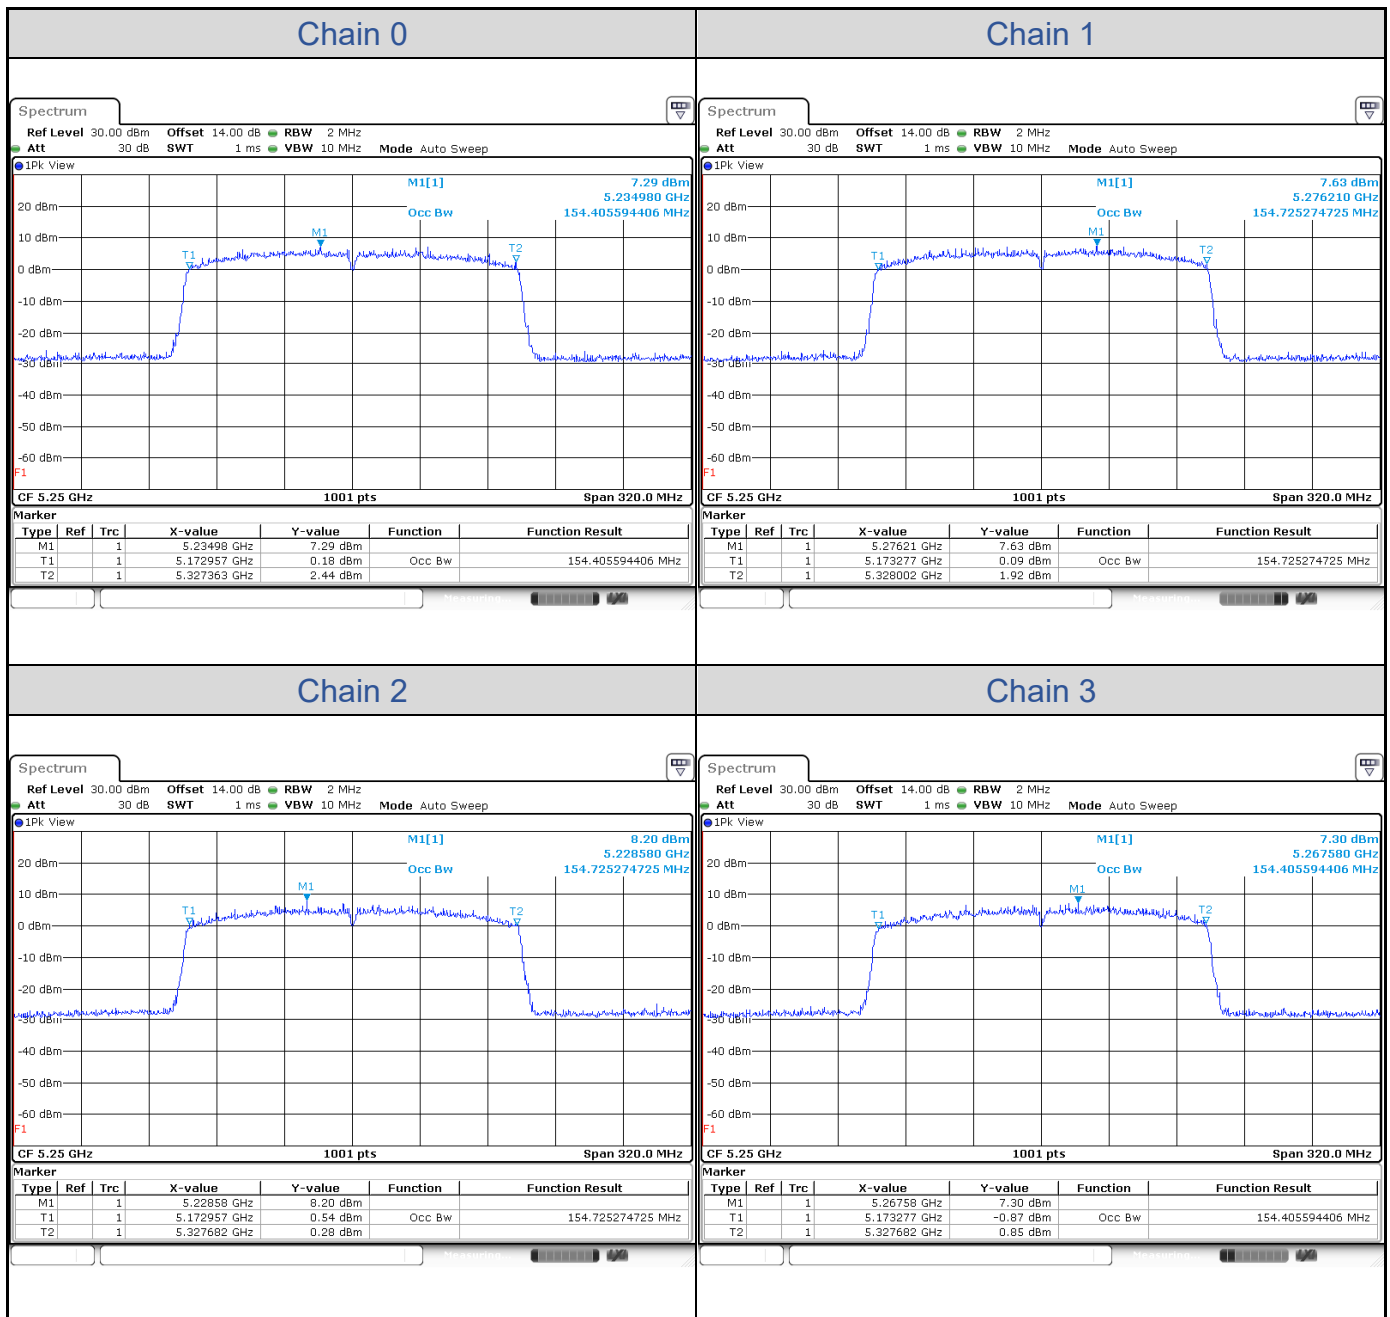

802.11ax HE80-Channel 42

802.11ax HE80-Channel 58

802.11ax HE80-Channel 106

802.11ax HE80-Channel 122

802.11ax HE80-Channel 138 (U-NII-2C)

802.11ax HE80-Channel 138 (U-NII-3)

802.11ax HE80-Channel 155

802.11ax HE160

Band	Channel	Frequency (MHz)	99% Bandwidth (MHz)			
			Chain 0	Chain 1	Chain 2	Chain 3
U-NII-1	50	5250	77.04	76.72	77.04	76.72
U-NII-2A	50	5250	77.36	78.00	77.68	77.68
U-NII-2C	114	5570	155.04	155.04	154.73	155.04

802.11ax HE160-Channel 50

802.11ax HE160-Channel 114

Test Result of 6 dB Bandwidth
802.11a

Band	Channel	Frequency (MHz)	6 dB Bandwidth (MHz)				Limit (MHz)	Result
			Chain 0	Chain 1	Chain 2	Chain 3		
U-NII-3	144	5720	3.03	3.03	3.03	3.03	> 0.5	Pass
	149	5745	16.26	16.26	16.30	16.30	> 0.5	Pass
	157	5785	16.26	16.02	16.26	16.30	> 0.5	Pass
	165	5825	16.02	16.26	16.26	16.26	> 0.5	Pass