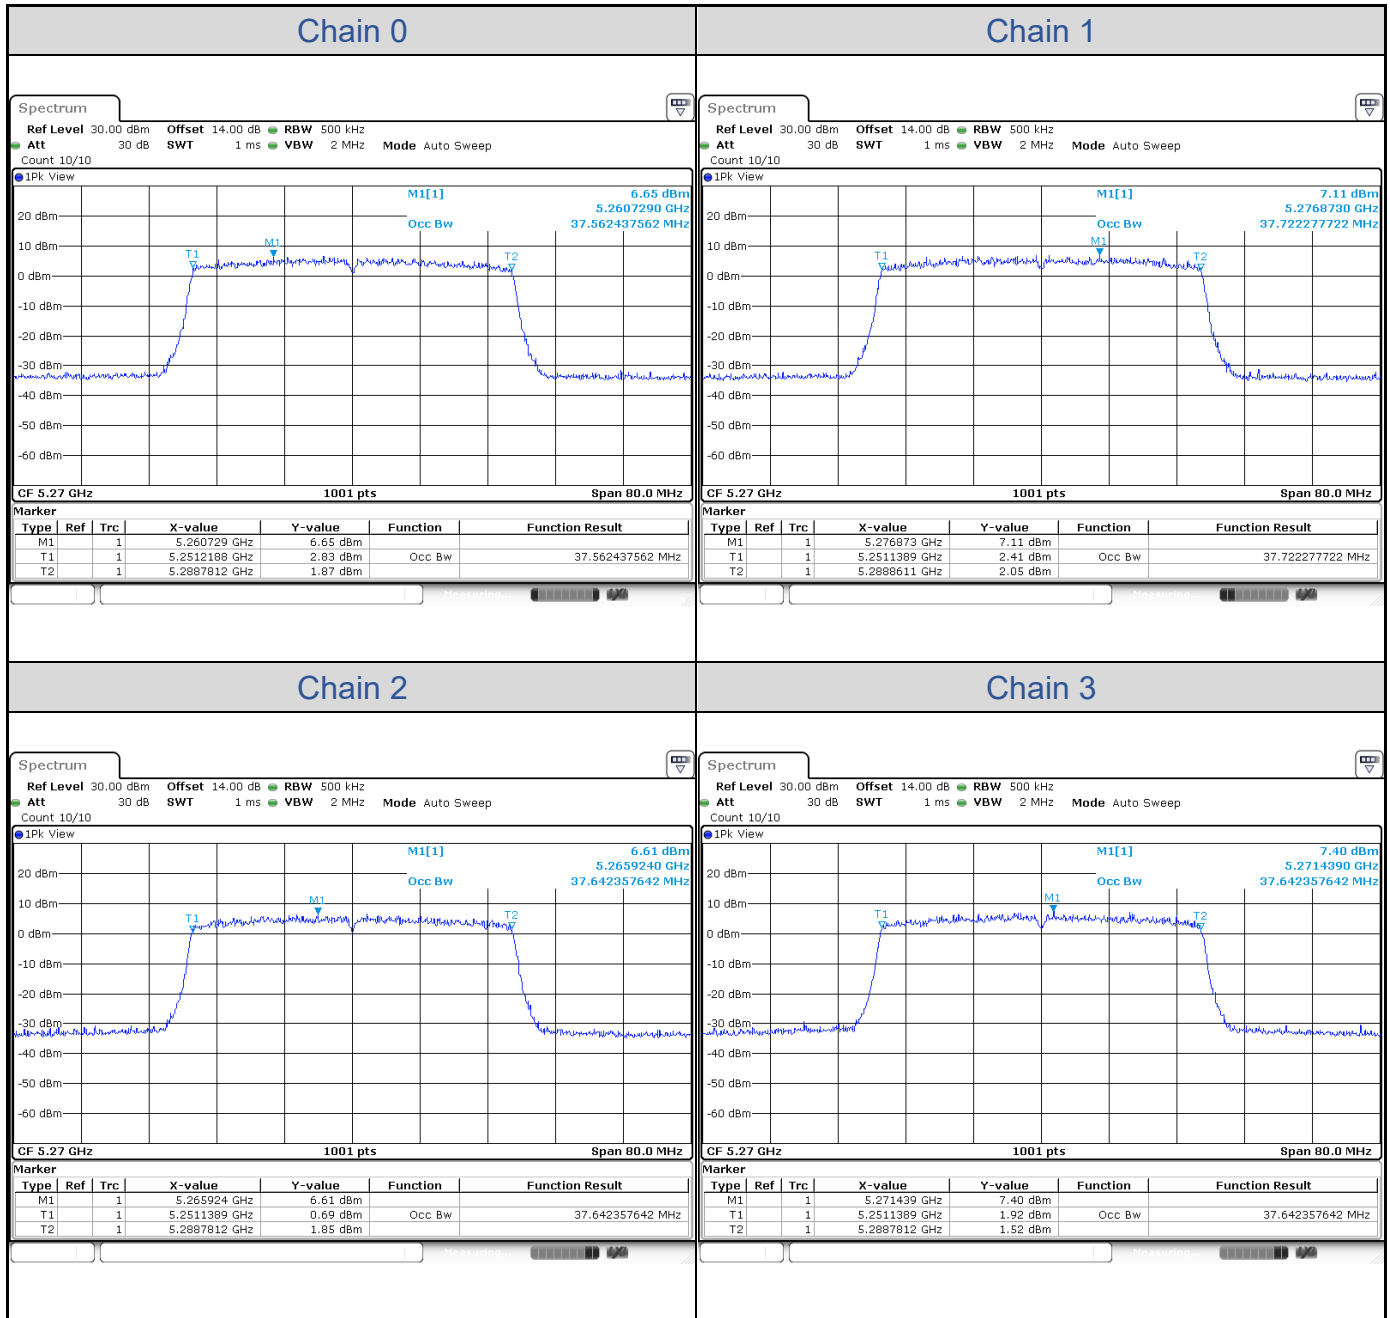

802.11ax HE40-Channel 46

802.11ax HE40-Channel 54

802.11ax HE40-Channel 62

802.11ax HE40-Channel 102

802.11ax HE40-Channel 110

802.11ax HE40-Channel 134

802.11ax HE40-Channel 142 (U-NII-2C)

802.11ax HE40-Channel 142 (U-NII-3)

802.11ax HE40-Channel 151

802.11ax HE40-Channel 159

802.11ax HE80

Band	Channel	Frequency (MHz)	99% Bandwidth (MHz)			
			Chain 0	Chain 1	Chain 2	Chain 3
U-NII-1	42	5210	77.20	77.36	77.04	77.20
U-NII-2A	58	5290	77.20	77.20	77.36	77.04
U-NII-2C	106	5530	77.20	77.04	77.20	77.20
	122	5610	77.20	77.04	77.04	77.20
	138	5690	73.36	73.52	73.68	73.52
U-NII-3	138	5690	3.84	3.68	3.68	3.52
	155	5775	77.36	77.36	77.36	77.84