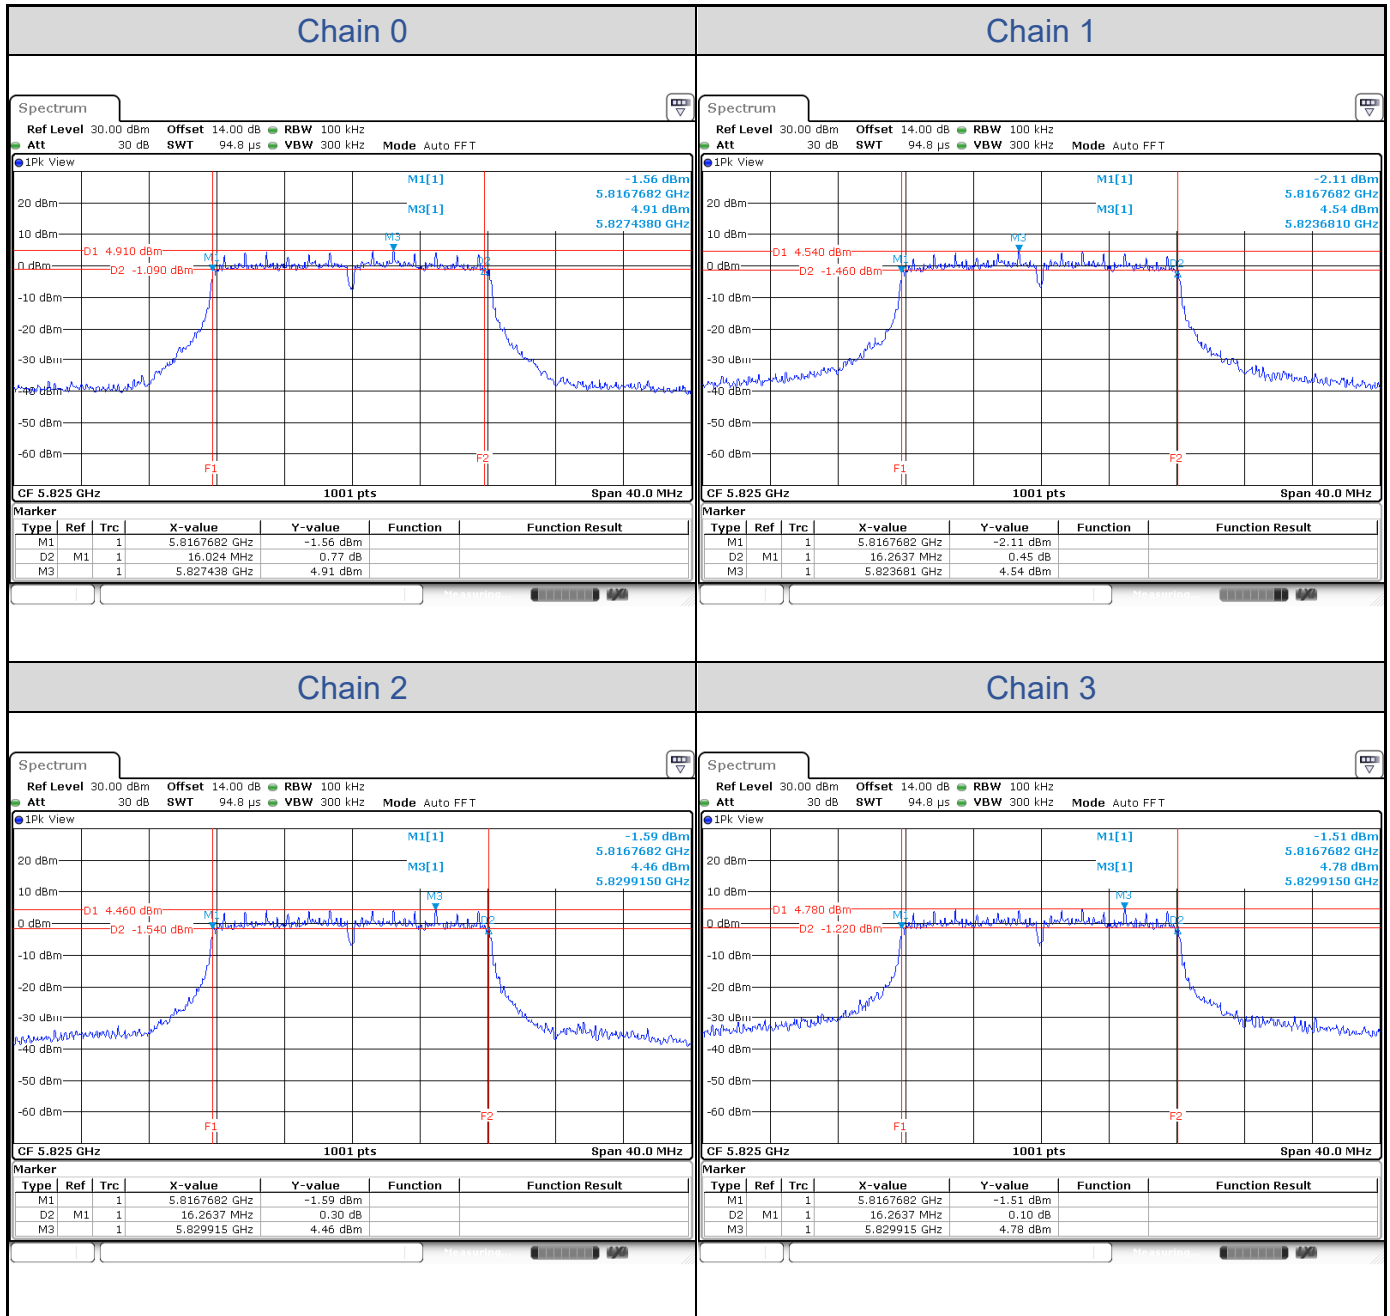

802.11ax HE160-Channel 50

802.11ax HE160-Channel 114

Test Result of 6 dB Bandwidth
802.11a

Band	Channel	Frequency (MHz)	6 dB Bandwidth (MHz)				Limit (MHz)	Result
			Chain 0	Chain 1	Chain 2	Chain 3		
U-NII-3	144	5720	3.03	3.03	3.03	3.03	> 0.5	Pass
	149	5745	16.26	16.26	16.30	16.30	> 0.5	Pass
	157	5785	16.26	16.02	16.26	16.30	> 0.5	Pass
	165	5825	16.02	16.26	16.26	16.26	> 0.5	Pass

802.11a-Channel Channel 144 (U-NII-3)

802.11a-Channel 149

802.11a-Channel 157

802.11a-Channel 165

802.11ax HE20

Band	Channel	Frequency (MHz)	6 dB Bandwidth (MHz)				Limit (MHz)	Result
			Chain 0	Chain 1	Chain 2	Chain 3		
U-NII-3	144	5720	4.39	4.19	4.23	4.27	> 0.5	Pass
	149	5745	18.58	18.70	18.22	18.74	> 0.5	Pass
	157	5785	18.90	18.58	18.66	18.58	> 0.5	Pass
	165	5825	18.30	18.78	18.62	18.86	> 0.5	Pass