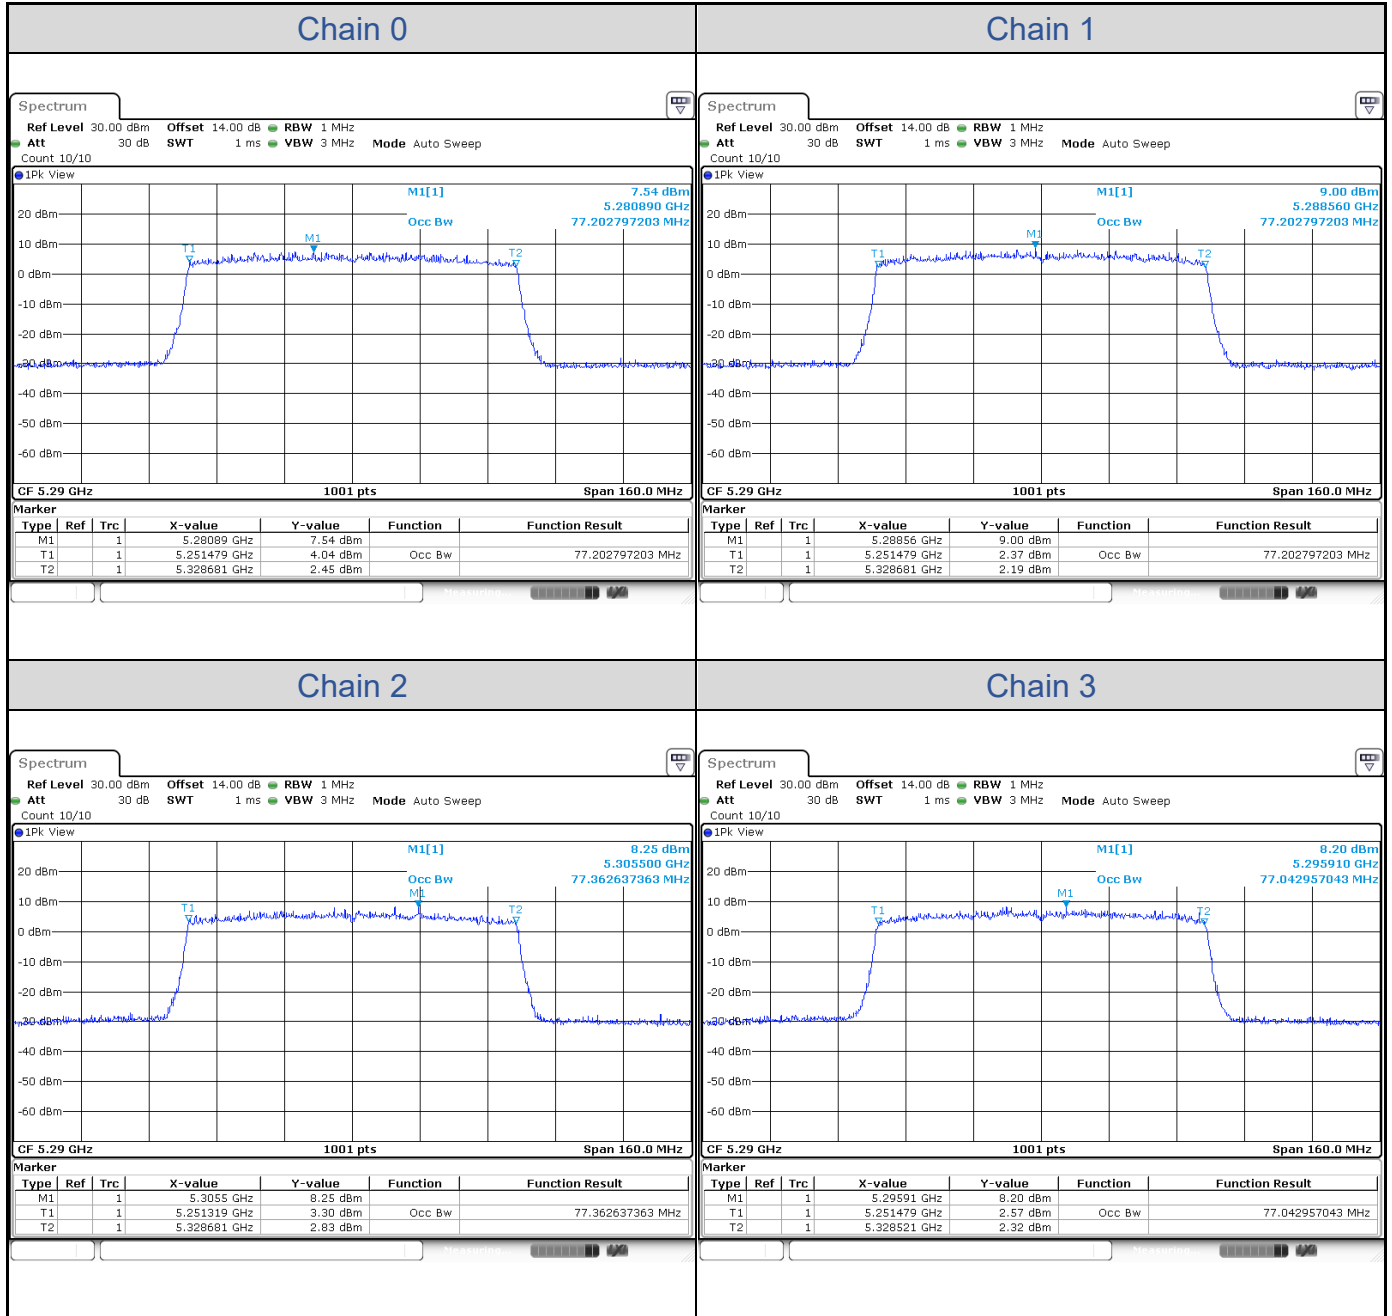

802.11ax HE40-Channel 151

802.11ax HE40-Channel 159

802.11ax HE80

Band	Channel	Frequency (MHz)	99% Bandwidth (MHz)			
			Chain 0	Chain 1	Chain 2	Chain 3
U-NII-1	42	5210	77.20	77.36	77.04	77.20
U-NII-2A	58	5290	77.20	77.20	77.36	77.04
U-NII-2C	106	5530	77.20	77.04	77.20	77.20
	122	5610	77.20	77.04	77.04	77.20
	138	5690	73.36	73.52	73.68	73.52
U-NII-3	138	5690	3.84	3.68	3.68	3.52
	155	5775	77.36	77.36	77.36	77.84

802.11ax HE80-Channel 42

802.11ax HE80-Channel 58

802.11ax HE80-Channel 106

802.11ax HE80-Channel 122

802.11ax HE80-Channel 138 (U-NII-2C)

802.11ax HE80-Channel 138 (U-NII-3)

802.11ax HE80-Channel 155

802.11ax HE160