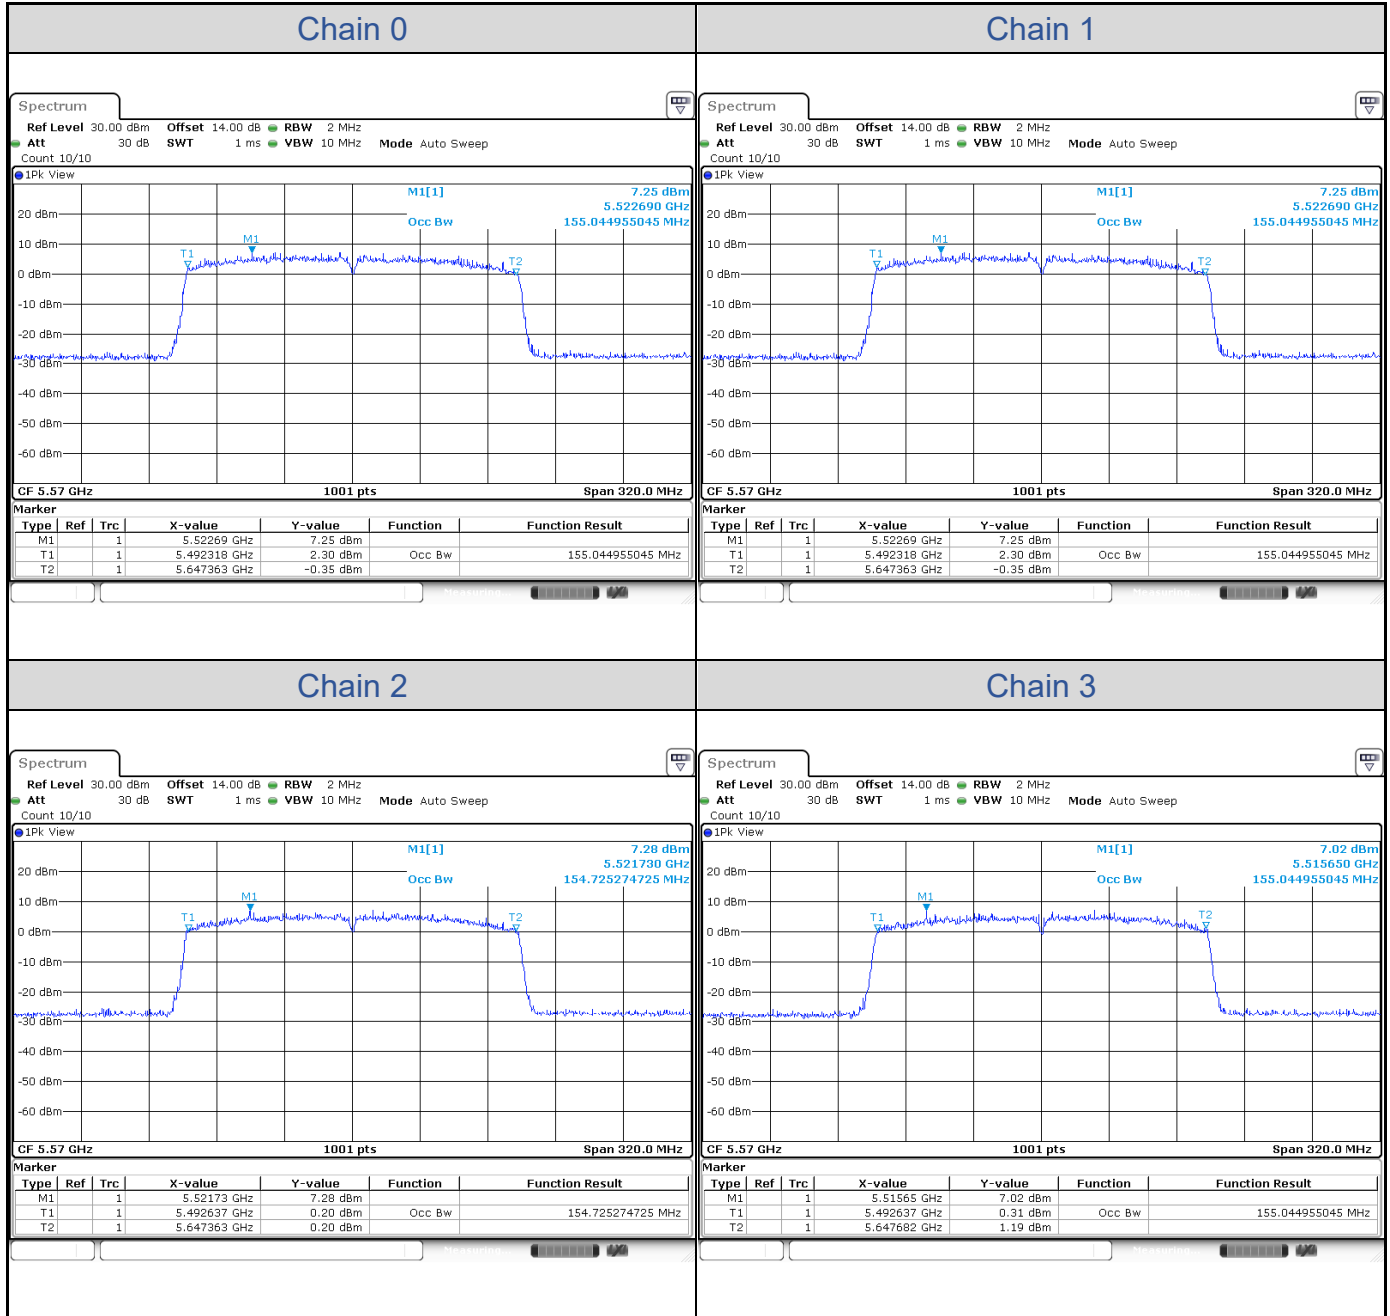

802.11ax HE80-Channel 42

802.11ax HE80-Channel 58

802.11ax HE80-Channel 106

802.11ax HE80-Channel 122

802.11ax HE80-Channel 138 (U-NII-2C)

802.11ax HE80-Channel 138 (U-NII-3)

802.11ax HE80-Channel 155

802.11ax HE160

Band	Channel	Frequency (MHz)	99% Bandwidth (MHz)			
			Chain 0	Chain 1	Chain 2	Chain 3
U-NII-1	50	5250	77.04	76.72	77.04	76.72
U-NII-2A	50	5250	77.36	78.00	77.68	77.68
U-NII-2C	114	5570	155.04	155.04	154.73	155.04

802.11ax HE160-Channel 50

802.11ax HE160-Channel 114

Test Result of 6 dB Bandwidth
802.11a

Band	Channel	Frequency (MHz)	6 dB Bandwidth (MHz)				Limit (MHz)	Result
			Chain 0	Chain 1	Chain 2	Chain 3		
U-NII-3	144	5720	3.03	3.03	3.03	3.03	> 0.5	Pass
	149	5745	16.26	16.26	16.30	16.30	> 0.5	Pass
	157	5785	16.26	16.02	16.26	16.30	> 0.5	Pass
	165	5825	16.02	16.26	16.26	16.26	> 0.5	Pass