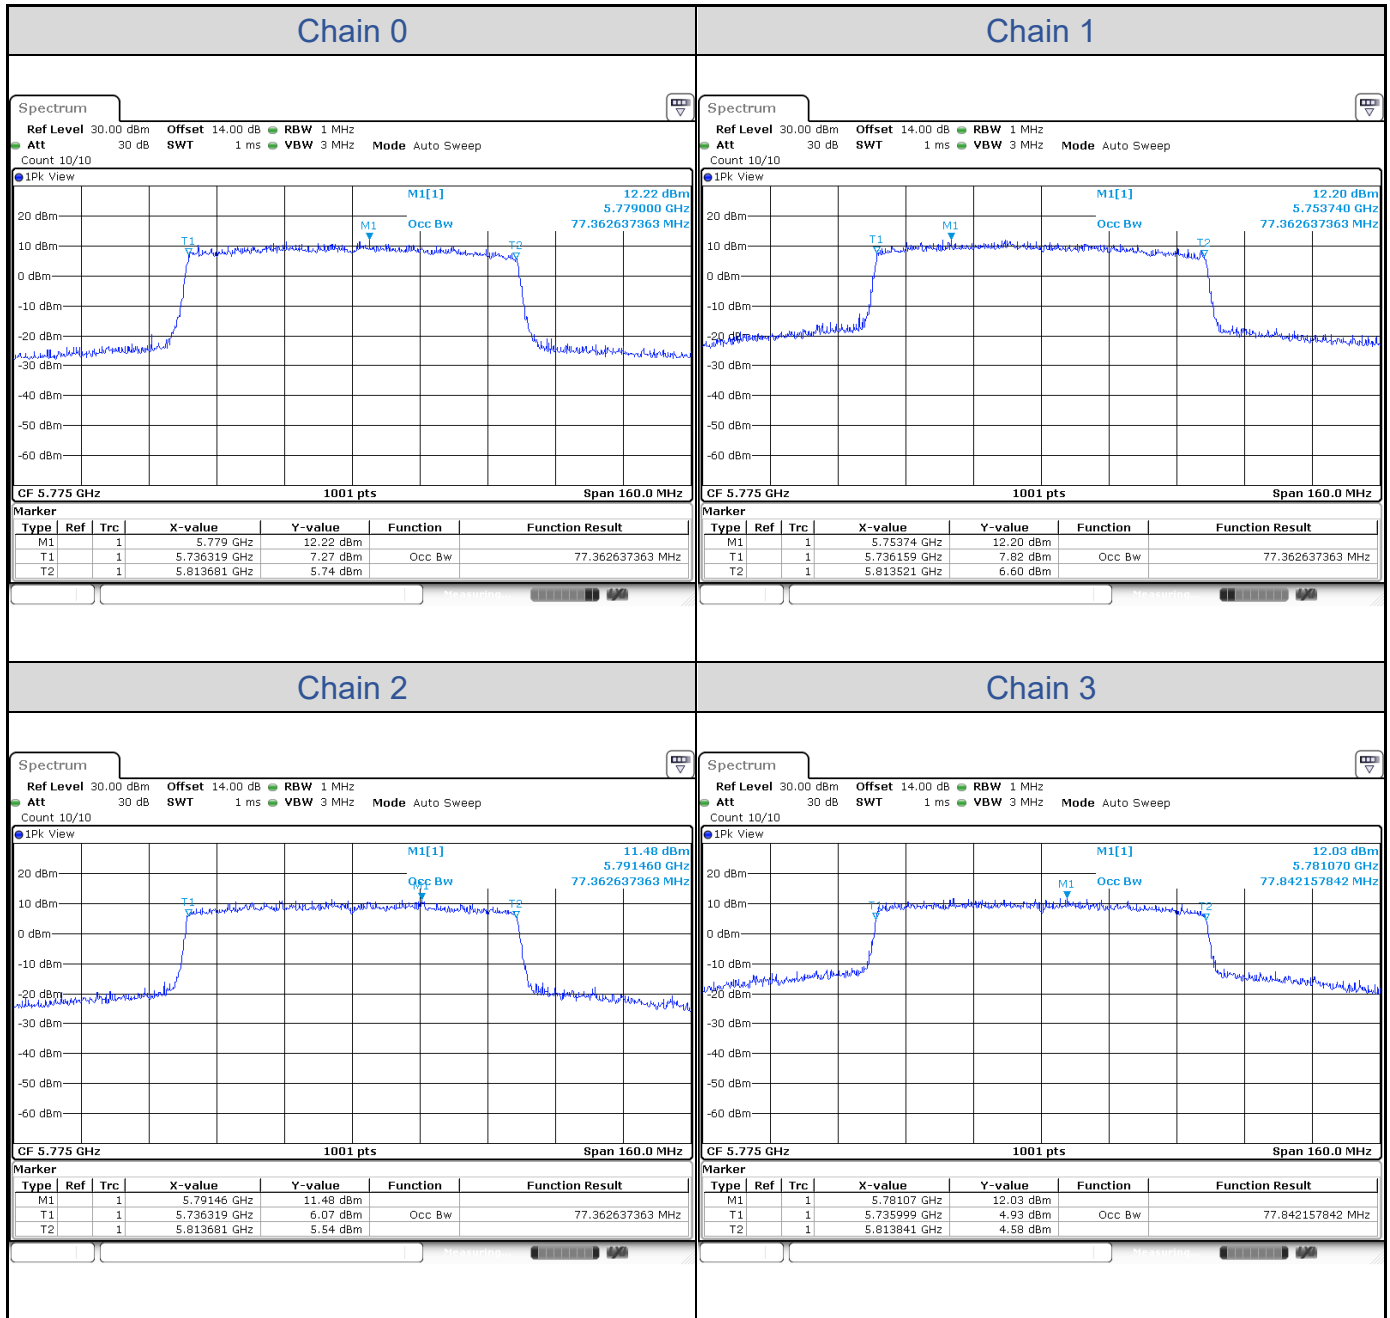

802.11ax HE80-Channel 42

802.11ax HE80-Channel 58

802.11ax HE80-Channel 106

802.11ax HE80-Channel 122

802.11ax HE80-Channel 138 (U-NII-2C)

802.11ax HE80-Channel 138 (U-NII-3)

802.11ax HE80-Channel 155

802.11ax HE160

Band	Channel	Frequency (MHz)	99% Bandwidth (MHz)			
			Chain 0	Chain 1	Chain 2	Chain 3
U-NII-1	50	5250	77.04	76.72	77.04	76.72
U-NII-2A	50	5250	77.36	78.00	77.68	77.68
U-NII-2C	114	5570	155.04	155.04	154.73	155.04

802.11ax HE160-Channel 50

802.11ax HE160-Channel 114

Test Result of 6 dB Bandwidth
802.11a

Band	Channel	Frequency (MHz)	6 dB Bandwidth (MHz)				Limit (MHz)	Result
			Chain 0	Chain 1	Chain 2	Chain 3		
U-NII-3	144	5720	3.03	3.03	3.03	3.03	> 0.5	Pass
	149	5745	16.26	16.26	16.30	16.30	> 0.5	Pass
	157	5785	16.26	16.02	16.26	16.30	> 0.5	Pass
	165	5825	16.02	16.26	16.26	16.26	> 0.5	Pass