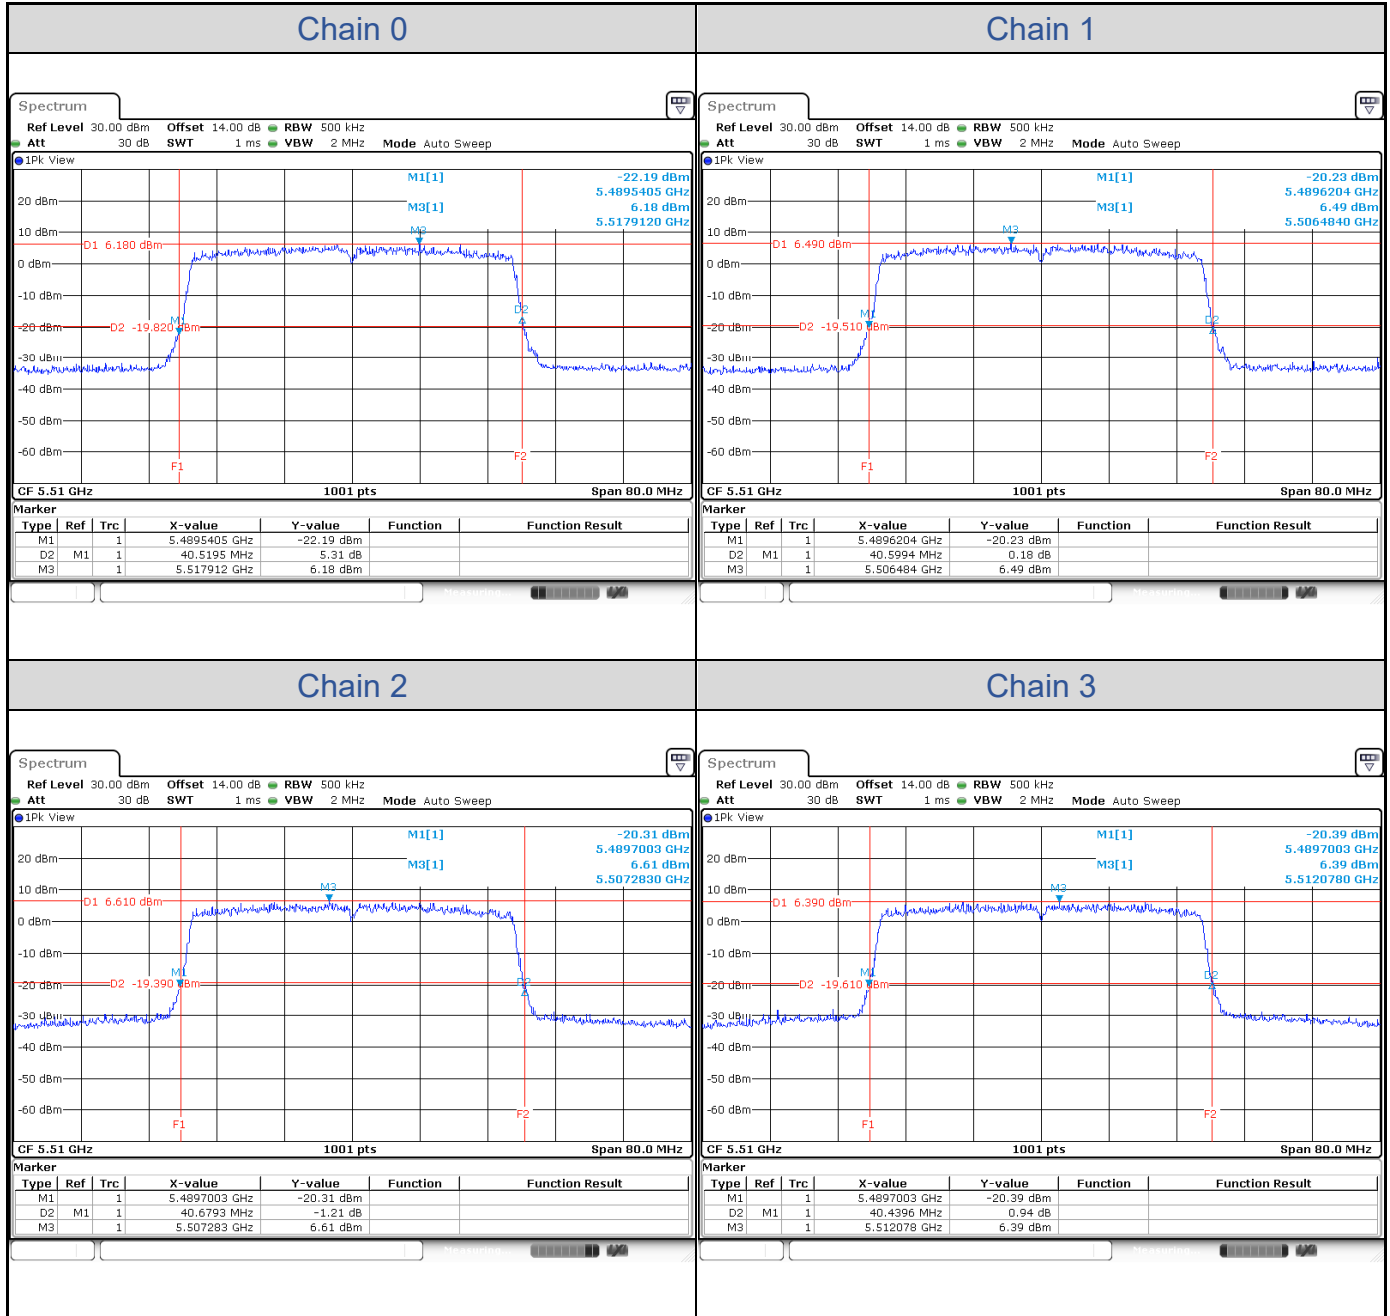

**802.11ax HE20-Channel 36**

**802.11ax HE20-Channel 40**

802.11ax HE20-Channel 48

**802.11ax HE20-Channel 52**

**802.11ax HE20-Channel 60**

**802.11ax HE20-Channel 64**

802.11ax HE20-Channel 100

**802.11ax HE20-Channel 116**

**802.11ax HE20-Channel 140**

**802.11ax HE20-Channel 144 (U-NII-2C)**

**802.11ax HE20-Channel 144 (U-NII-3)**

**802.11ax HE40**

Band	Channel	Frequency (MHz)	26 dB Bandwidth (MHz)			
			Chain 0	Chain 1	Chain 2	Chain 3
U-NII-1	38	5190	40.36	40.60	40.28	40.84
	46	5230	40.68	40.76	40.28	40.52
U-NII-2A	54	5270	40.60	40.52	40.44	40.36
	62	5310	40.44	40.60	40.52	40.60
U-NII-2C	102	5510	40.52	40.60	40.68	40.44
	110	5500	40.52	40.28	40.44	40.68
	134	5670	40.52	40.52	40.52	40.44
	142	5710	35.38	35.38	35.46	35.30
U-NII-3	142	5710	5.30	5.22	5.06	5.06

**802.11ax HE40-Channel 38**

**802.11ax HE40-Channel 46**

**802.11ax HE40-Channel 54**

802.11ax HE40-Channel 62

**802.11ax HE40-Channel 102**

**802.11ax HE40-Channel 110**

**802.11ax HE40-Channel 134**

**802.11ax HE40-Channel 142 (U-NII-2C)**