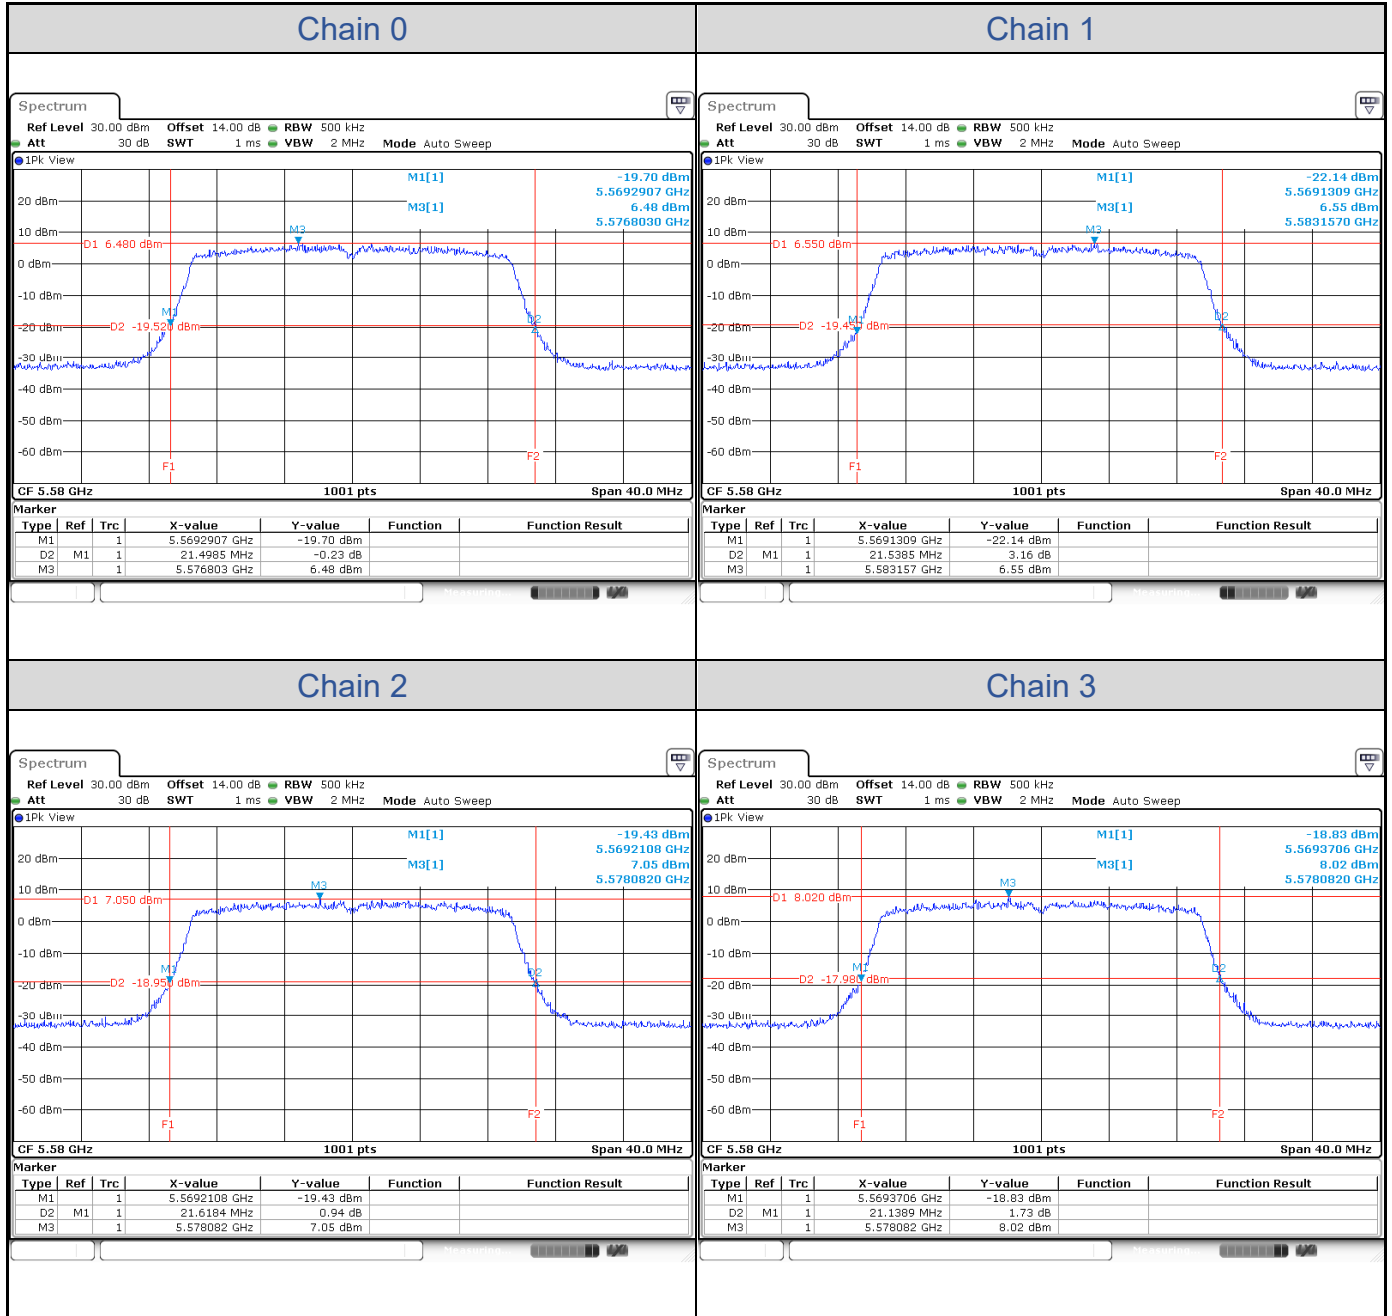

**802.11ax HE20-Channel 36**

**802.11ax HE20-Channel 40**

802.11ax HE20-Channel 48

**802.11ax HE20-Channel 52**

**802.11ax HE20-Channel 60**

**802.11ax HE20-Channel 64**

802.11ax HE20-Channel 100

**802.11ax HE20-Channel 116**