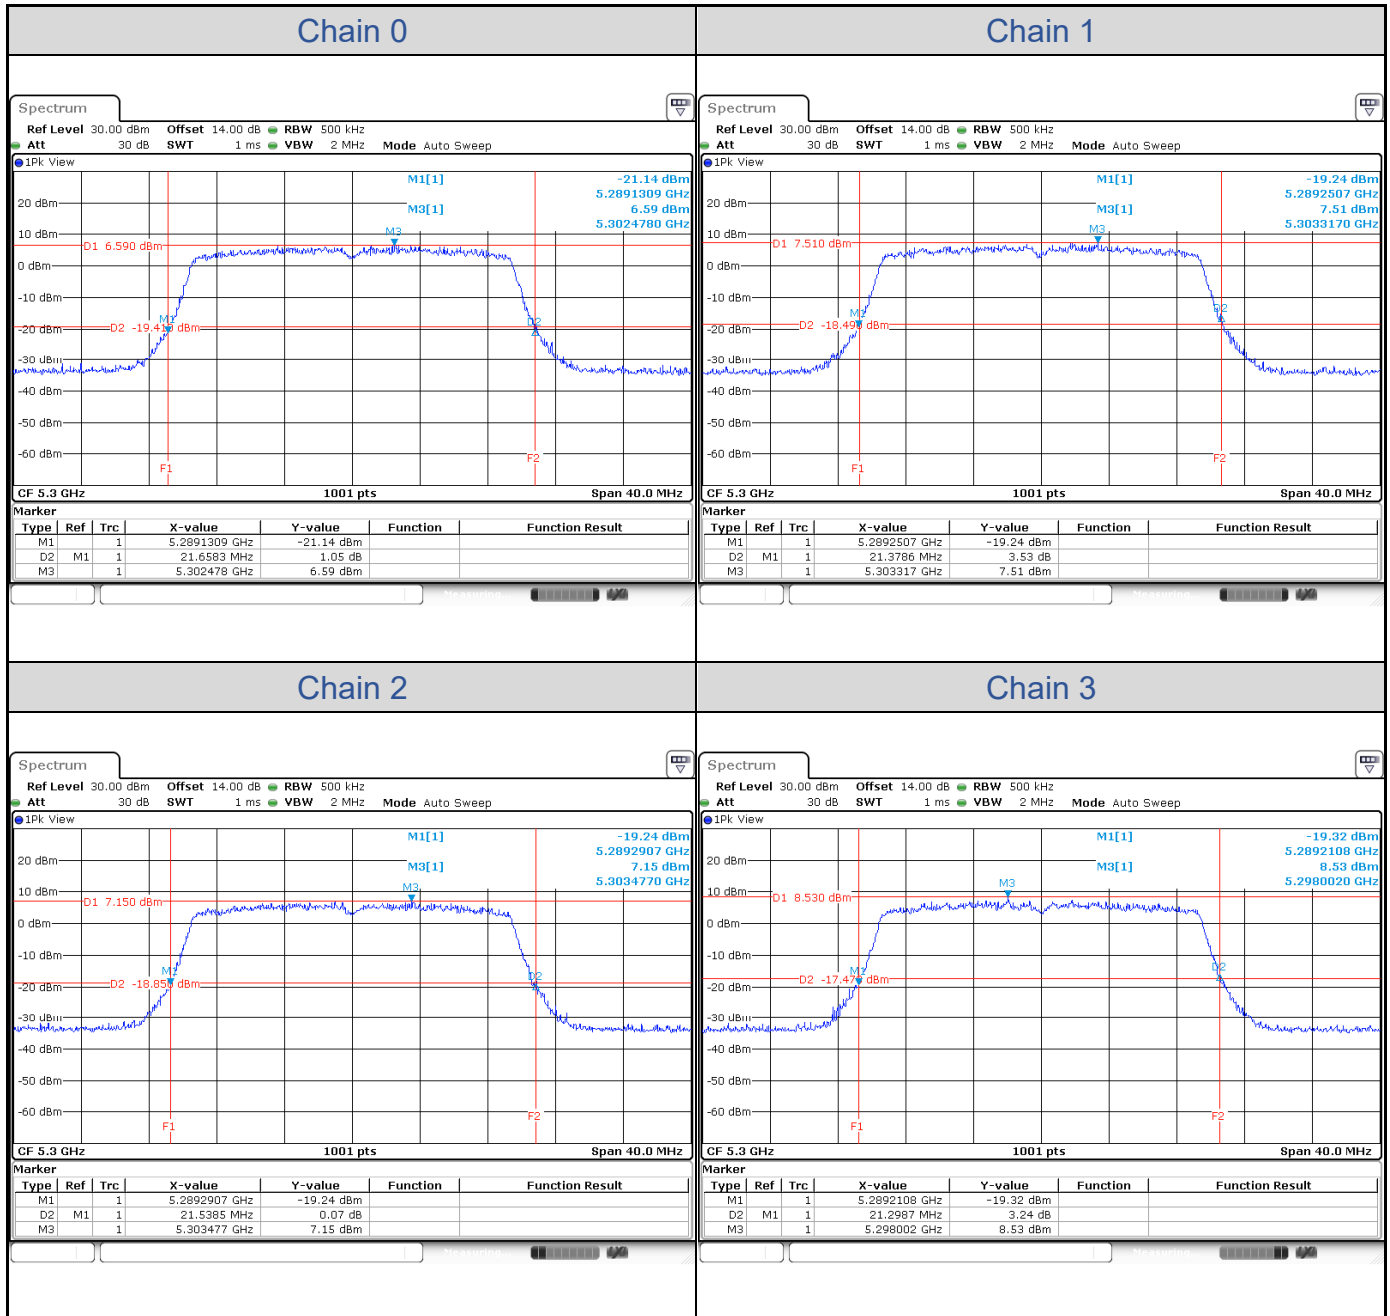

**802.11ax HE20-Channel 36**

**802.11ax HE20-Channel 40**

802.11ax HE20-Channel 48

**802.11ax HE20-Channel 52**

**802.11ax HE20-Channel 60**

**802.11ax HE20-Channel 64**

802.11ax HE20-Channel 100

**802.11ax HE20-Channel 116**