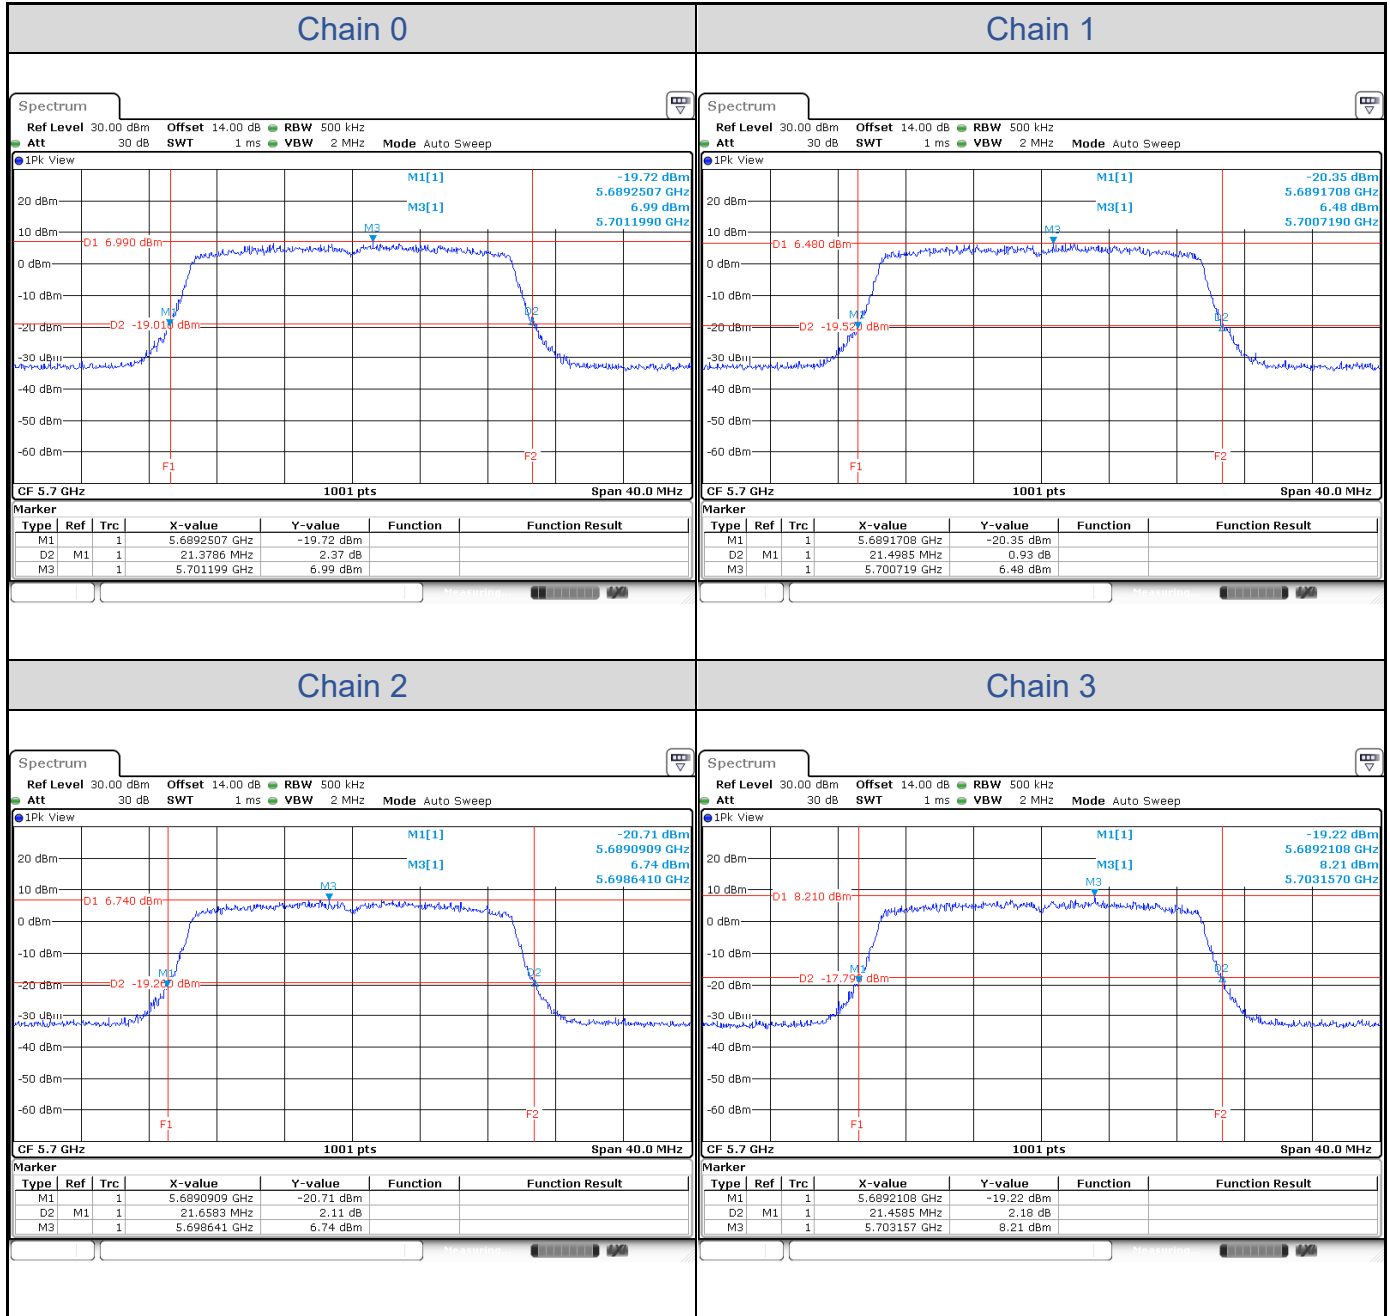

802.11ax HE20-Channel 140