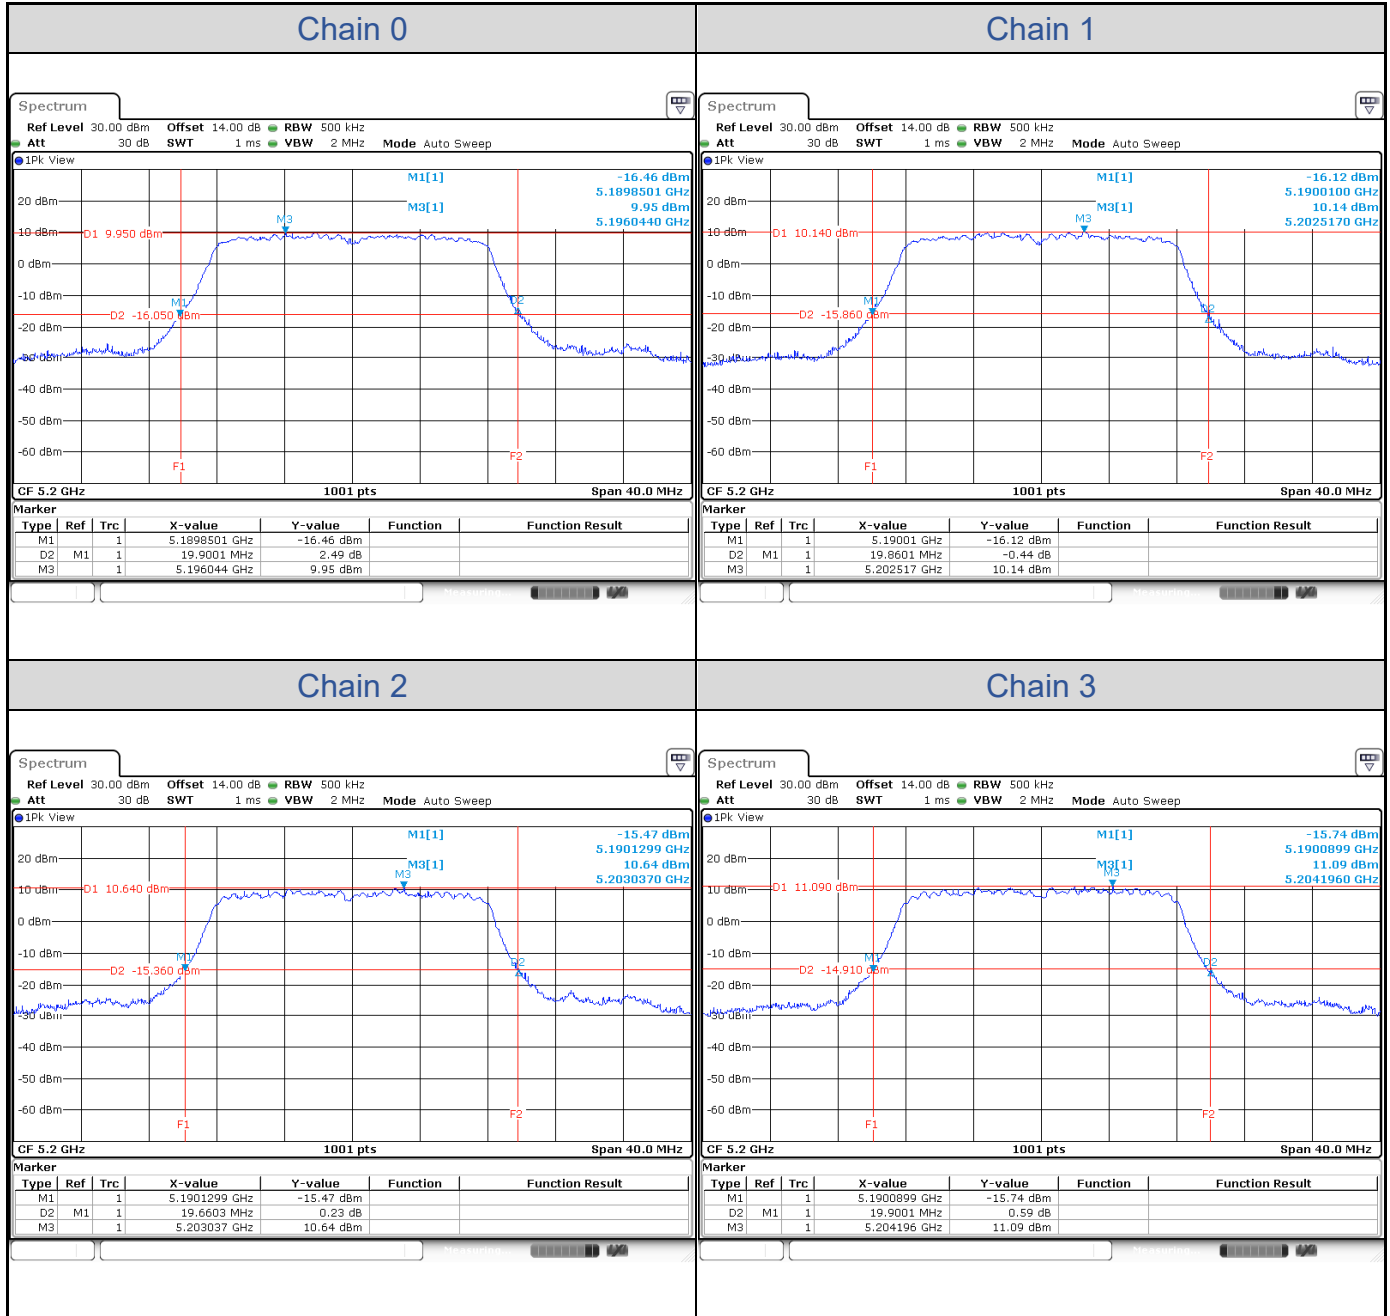

802.11a-Channel 40