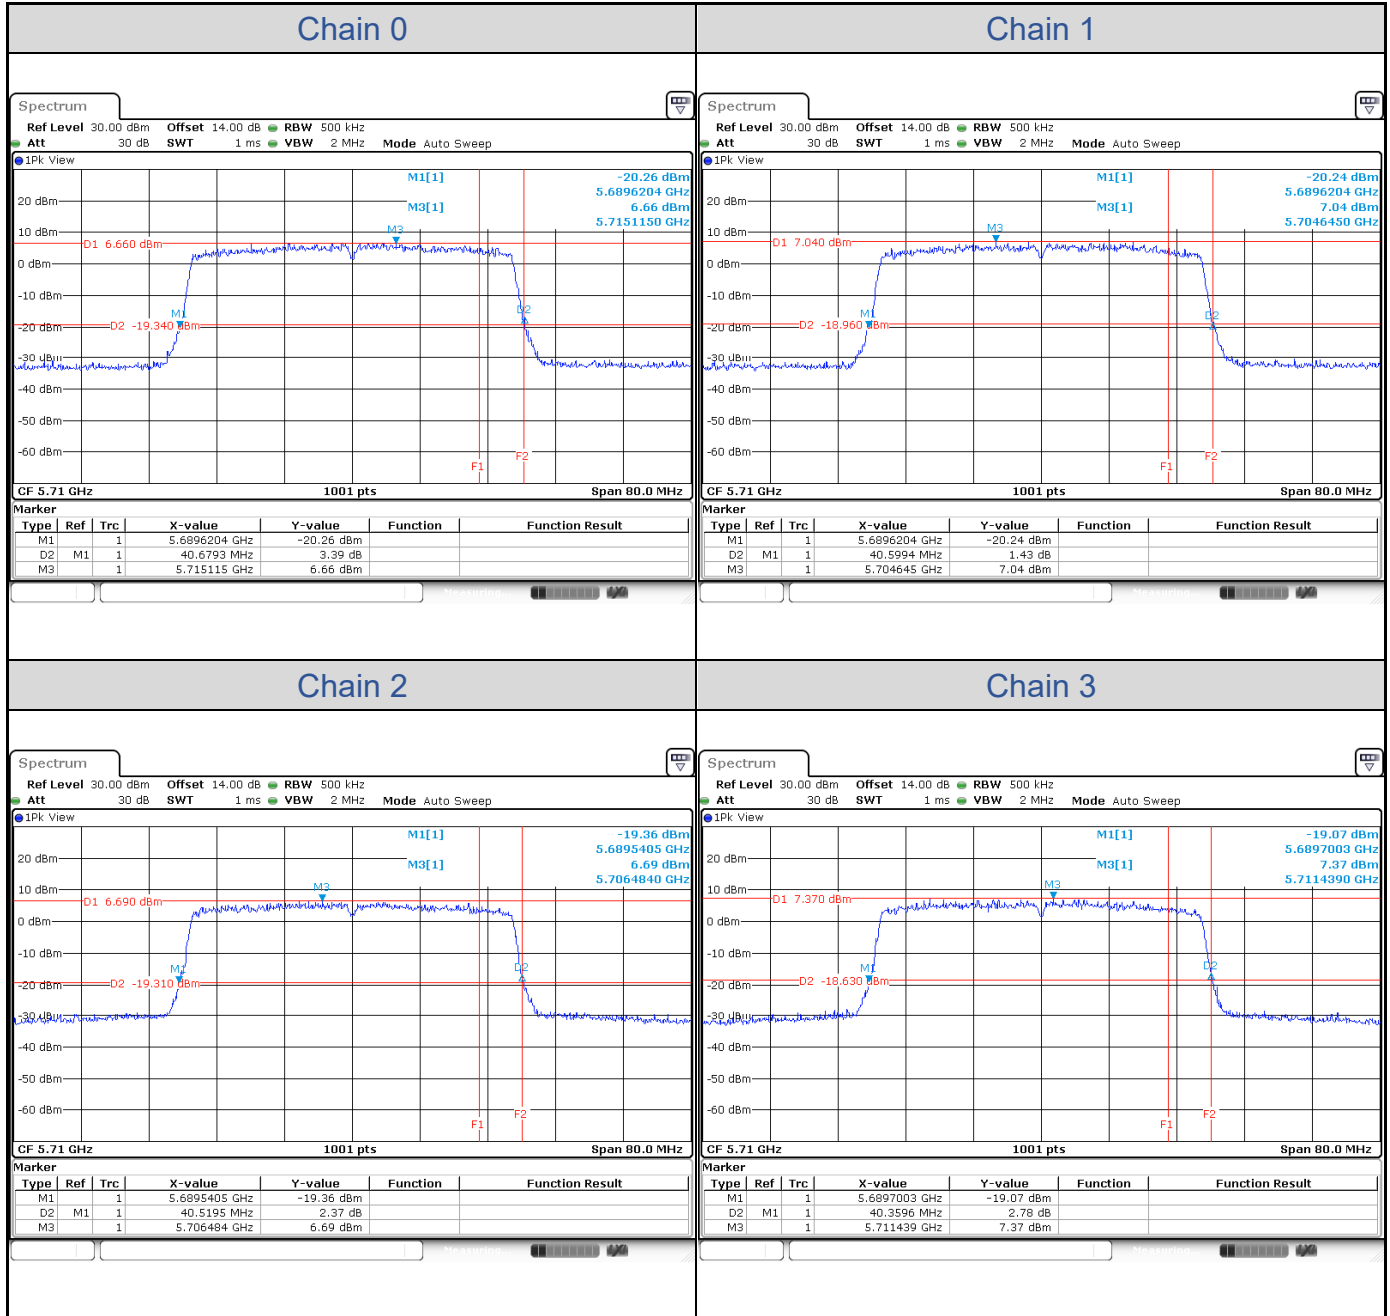

**802.11ax HE40-Channel 38**

**802.11ax HE40-Channel 46**

**802.11ax HE40-Channel 54**

802.11ax HE40-Channel 62

**802.11ax HE40-Channel 102**

**802.11ax HE40-Channel 110**

**802.11ax HE40-Channel 134**

**802.11ax HE40-Channel 142 (U-NII-2C)**

**802.11ax HE80-Channel 42**

**802.11ax HE80-Channel 58**
