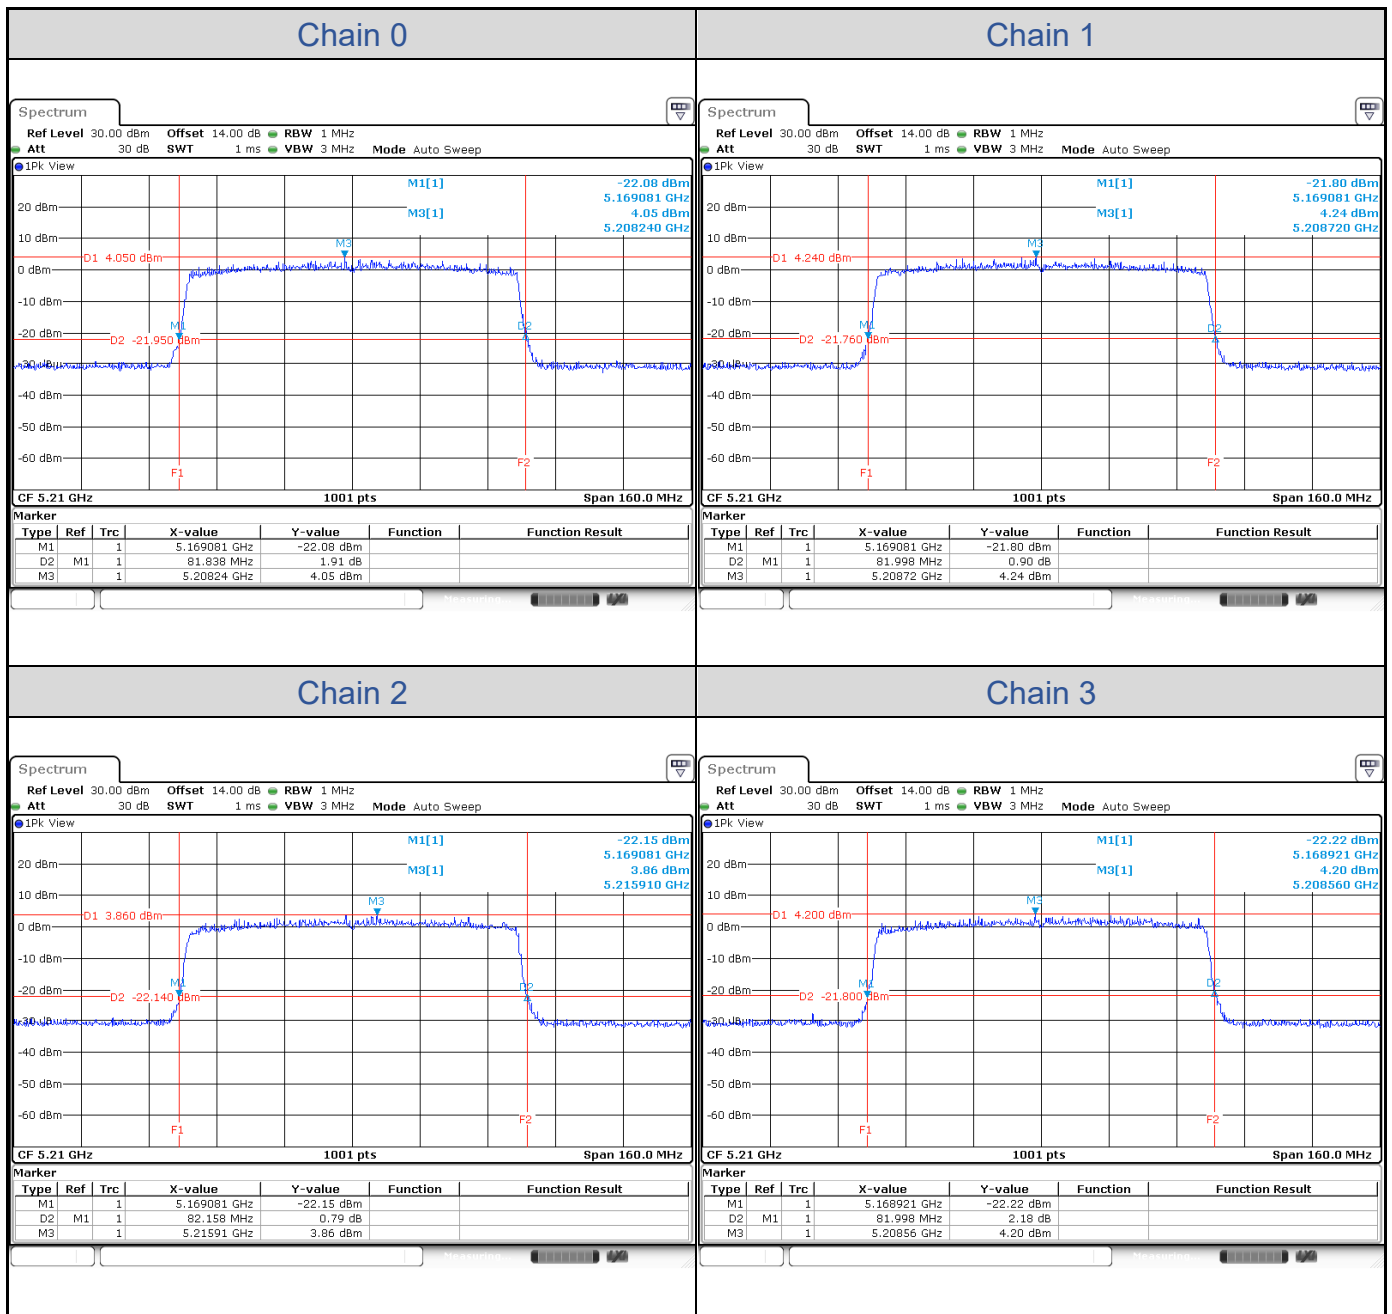

**802.11ax HE20-Channel 36**

**802.11ax HE20-Channel 40**

802.11ax HE20-Channel 48

**802.11ax HE20-Channel 52**

**802.11ax HE20-Channel 60**

**802.11ax HE20-Channel 64**

802.11ax HE20-Channel 100

**802.11ax HE20-Channel 116**

**802.11ax HE40-Channel 38**

**802.11ax HE40-Channel 46**

**802.11ax HE40-Channel 54**

802.11ax HE40-Channel 62

**802.11ax HE40-Channel 102**

**802.11ax HE40-Channel 110**

**802.11ax HE40-Channel 134**

**802.11ax HE40-Channel 142 (U-NII-2C)**

**802.11ax HE80-Channel 42**

**802.11ax HE80-Channel 58**
