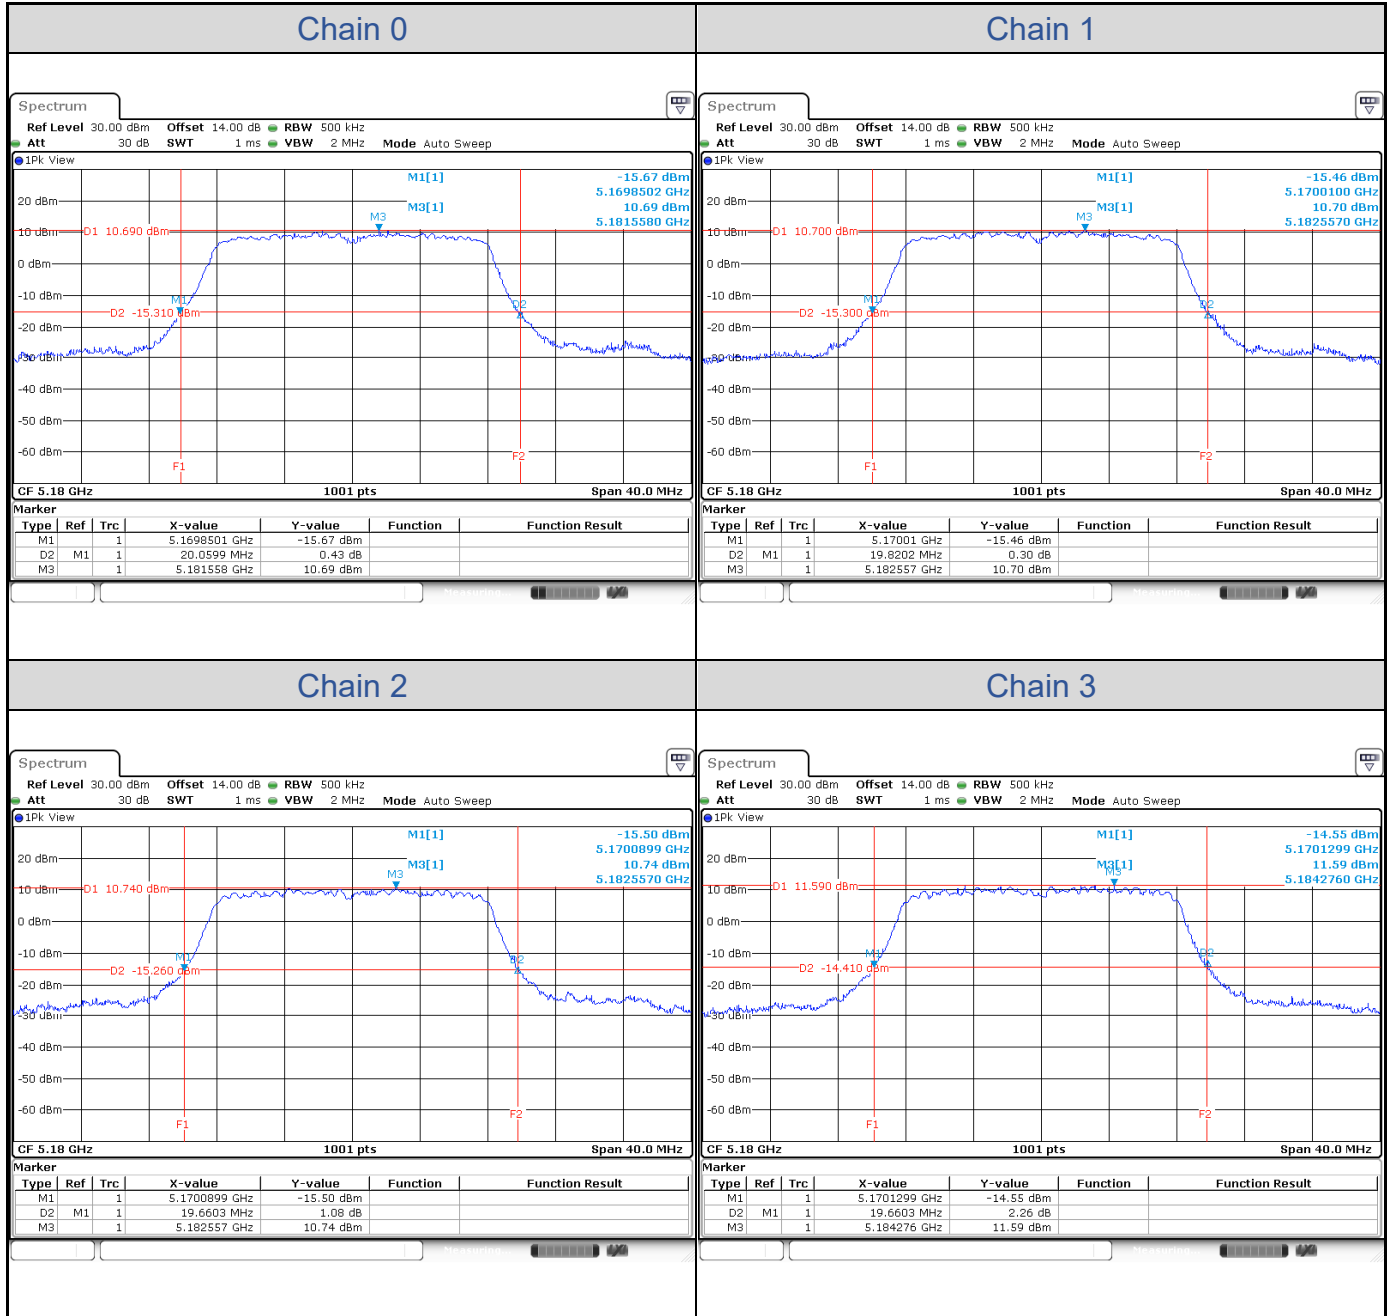

Appendix A: Test Results of Conducted Test

Test Result of 26 dB Bandwidth

802.11a

Band	Channel	Frequency (MHz)	26 dB Bandwidth (MHz)			
			Chain 0	Chain 1	Chain 2	Chain 3
U-NII-1	36	5180	20.06	19.82	19.66	19.66
	40	5200	19.90	19.86	19.66	19.90
	48	5240	19.98	19.78	19.74	19.50
U-NII-2A	52	5260	20.22	19.82	19.90	19.94
	60	5300	20.10	19.90	20.06	19.82
	64	5320	20.18	19.90	19.94	19.90
U-NII-2C	100	5500	20.14	20.10	19.86	19.78
	116	5580	20.18	20.10	20.14	20.10
	140	5700	20.62	19.90	19.94	20.18
	144	5720	15.35	15.11	15.19	15.11
U-NII-3	144	5720	4.83	4.79	4.83	4.71

802.11a-Channel 36