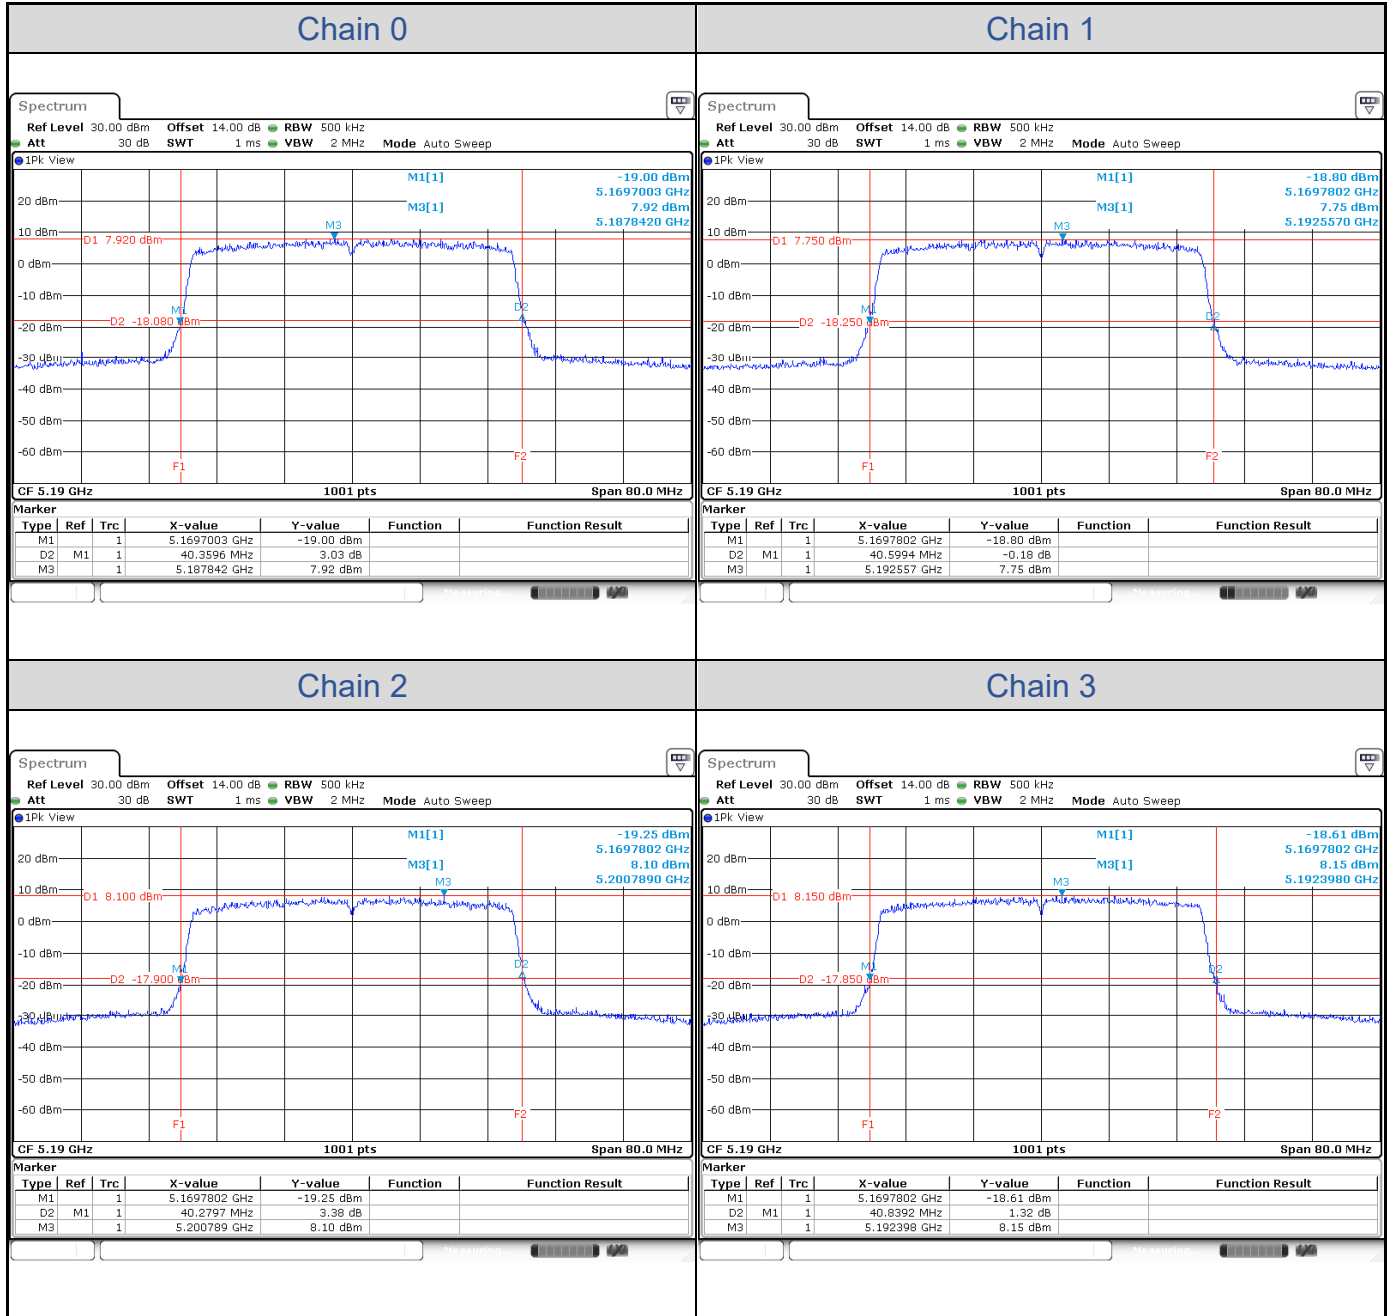

**802.11ax HE20-Channel 36**

**802.11ax HE20-Channel 40**

802.11ax HE20-Channel 48

**802.11ax HE20-Channel 52**

**802.11ax HE20-Channel 60**

**802.11ax HE20-Channel 64**

802.11ax HE20-Channel 100

**802.11ax HE20-Channel 116**

**802.11ax HE20-Channel 140**

**802.11ax HE20-Channel 144 (U-NII-2C)**

**802.11ax HE20-Channel 144 (U-NII-3)**

**802.11ax HE40**

Band	Channel	Frequency (MHz)	26 dB Bandwidth (MHz)			
			Chain 0	Chain 1	Chain 2	Chain 3
U-NII-1	38	5190	40.36	40.60	40.28	40.84
	46	5230	40.68	40.76	40.28	40.52
U-NII-2A	54	5270	40.60	40.52	40.44	40.36
	62	5310	40.44	40.60	40.52	40.60
U-NII-2C	102	5510	40.52	40.60	40.68	40.44
	110	5500	40.52	40.28	40.44	40.68
	134	5670	40.52	40.52	40.52	40.44
	142	5710	35.38	35.38	35.46	35.30
U-NII-3	142	5710	5.30	5.22	5.06	5.06

**802.11ax HE40-Channel 38**

**802.11ax HE40-Channel 46**

**802.11ax HE40-Channel 54**

802.11ax HE40-Channel 62

**802.11ax HE40-Channel 102**

**802.11ax HE40-Channel 110**

**802.11ax HE40-Channel 134**

**802.11ax HE40-Channel 142 (U-NII-2C)**