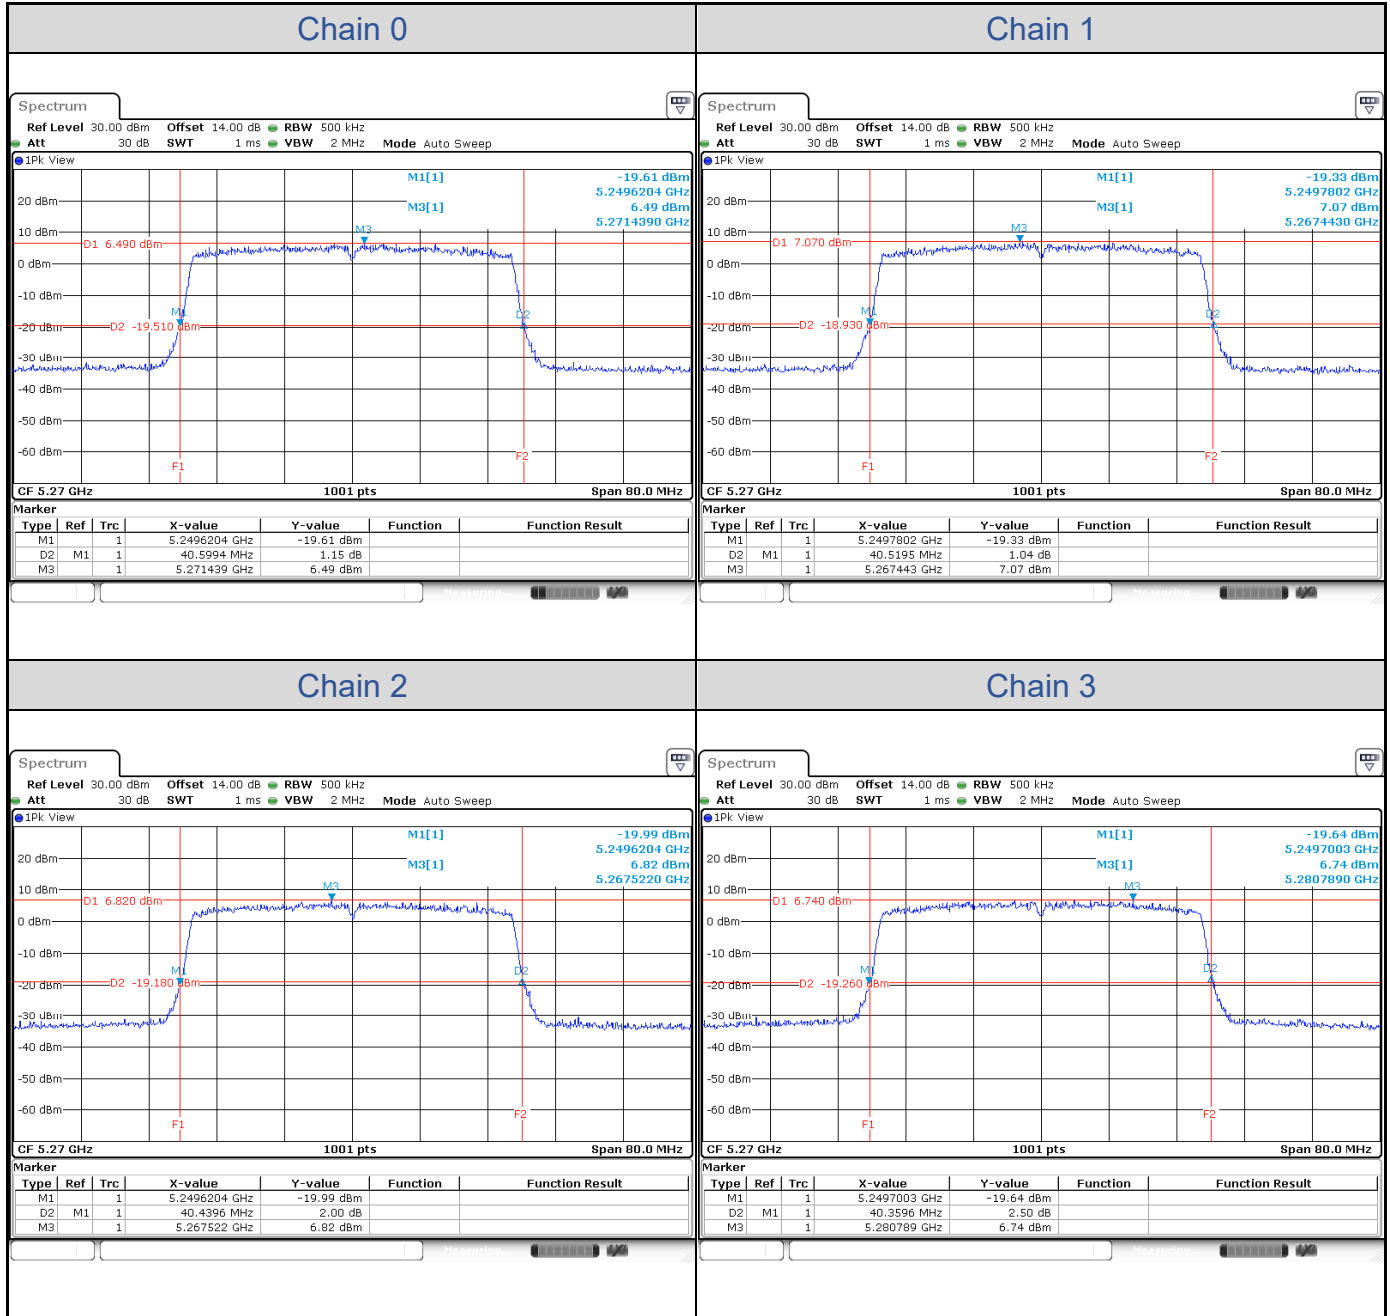

**802.11ax HE20-Channel 36**

**802.11ax HE20-Channel 40**

802.11ax HE20-Channel 48

**802.11ax HE20-Channel 52**

**802.11ax HE20-Channel 60**

**802.11ax HE20-Channel 64**

802.11ax HE20-Channel 100

**802.11ax HE20-Channel 116**

**802.11ax HE20-Channel 140**

**802.11ax HE20-Channel 144 (U-NII-2C)**

**802.11ax HE20-Channel 144 (U-NII-3)**

**802.11ax HE40**

Band	Channel	Frequency (MHz)	26 dB Bandwidth (MHz)			
			Chain 0	Chain 1	Chain 2	Chain 3
U-NII-1	38	5190	40.36	40.60	40.28	40.84
	46	5230	40.68	40.76	40.28	40.52
U-NII-2A	54	5270	40.60	40.52	40.44	40.36
	62	5310	40.44	40.60	40.52	40.60
U-NII-2C	102	5510	40.52	40.60	40.68	40.44
	110	5500	40.52	40.28	40.44	40.68
	134	5670	40.52	40.52	40.52	40.44
	142	5710	35.38	35.38	35.46	35.30
U-NII-3	142	5710	5.30	5.22	5.06	5.06

**802.11ax HE40-Channel 38**

**802.11ax HE40-Channel 46**

**802.11ax HE40-Channel 54**

802.11ax HE40-Channel 62

**802.11ax HE40-Channel 102**

**802.11ax HE40-Channel 110**

**802.11ax HE40-Channel 134**

**802.11ax HE40-Channel 142 (U-NII-2C)**