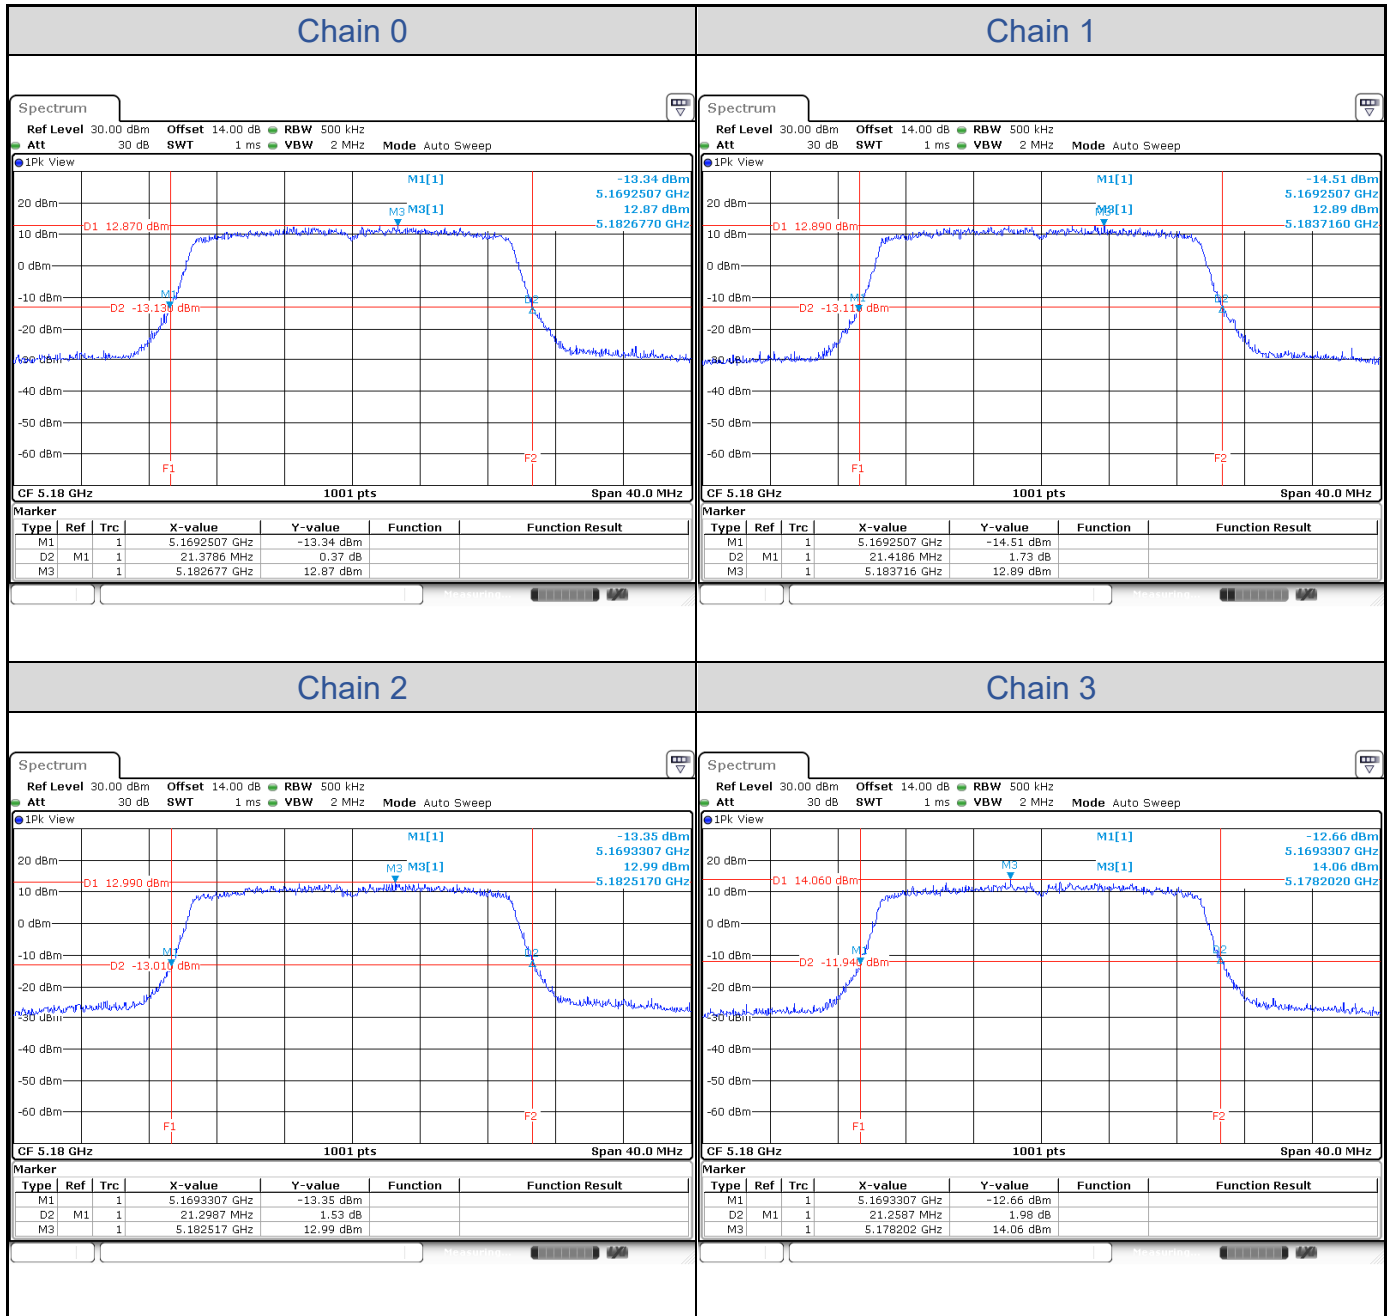

802.11a-Channel 36

802.11a-Channel 40

**802.11a-Channel 48**

802.11a-Channel 52

**802.11a-Channel 60**

**802.11a-Channel 64**

**802.11a-Channel 100**

802.11a-Channel 116

**802.11ax HE20-Channel 36**

**802.11ax HE20-Channel 40**

802.11ax HE20-Channel 48

**802.11ax HE20-Channel 52**

**802.11ax HE20-Channel 60**

**802.11ax HE20-Channel 64**

802.11ax HE20-Channel 100

**802.11ax HE20-Channel 116**