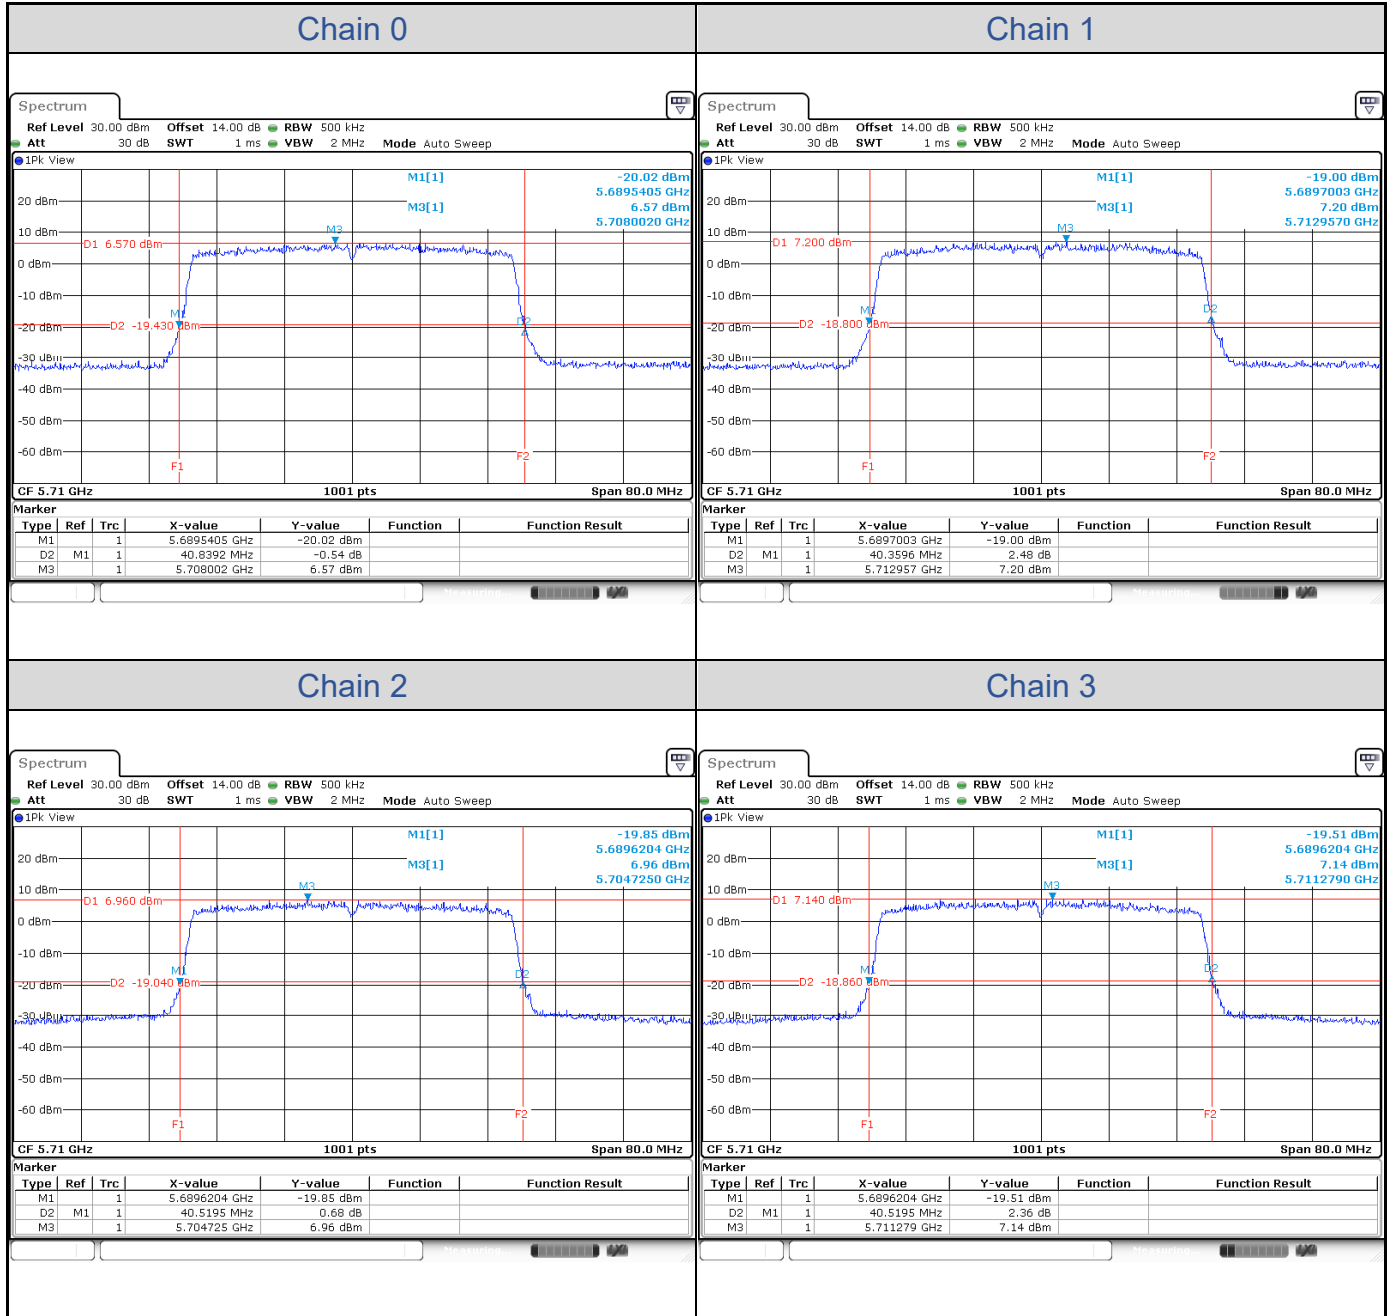

802.11ax HE40-Channel 142 (U-NII-3)

802.11ax HE80

Band	Channel	Frequency (MHz)	26 dB Bandwidth (MHz)			
			Chain 0	Chain 1	Chain 2	Chain 3
U-NII-1	42	5210	81.84	82.00	82.16	82.00
U-NII-2A	58	5290	82.16	82.16	82.96	82.16
U-NII-2C	106	5530	83.12	82.48	82.00	82.16
	122	5610	82.64	82.80	82.00	82.00
	138	5690	76.08	76.88	76.21	76.40
U-NII-3	138	5690	6.24	6.08	6.27	5.92

802.11ax HE80-Channel 42