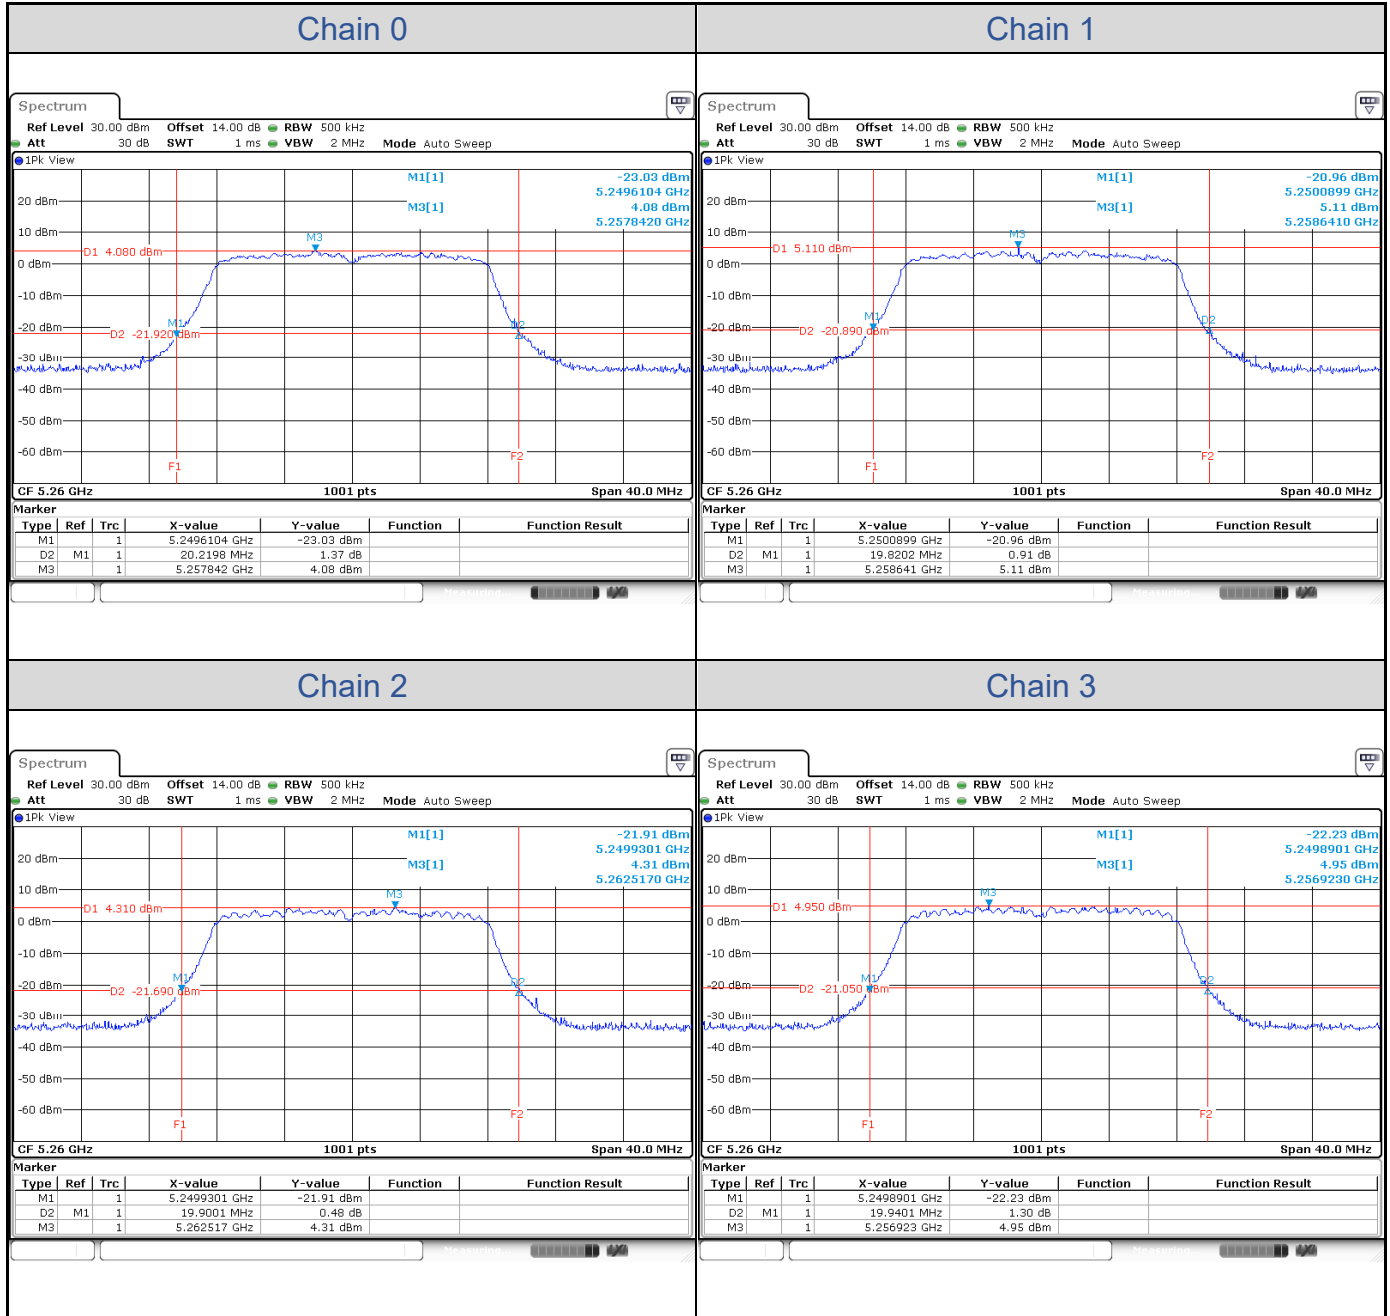

802.11a-Channel 36

802.11a-Channel 40

**802.11a-Channel 48**

802.11a-Channel 52

**802.11a-Channel 60**

**802.11a-Channel 64**

**802.11a-Channel 100**

802.11a-Channel 116

**802.11ax HE20-Channel 36**

**802.11ax HE20-Channel 40**

802.11ax HE20-Channel 48

**802.11ax HE20-Channel 52**

**802.11ax HE20-Channel 60**

**802.11ax HE20-Channel 64**

802.11ax HE20-Channel 100

**802.11ax HE20-Channel 116**