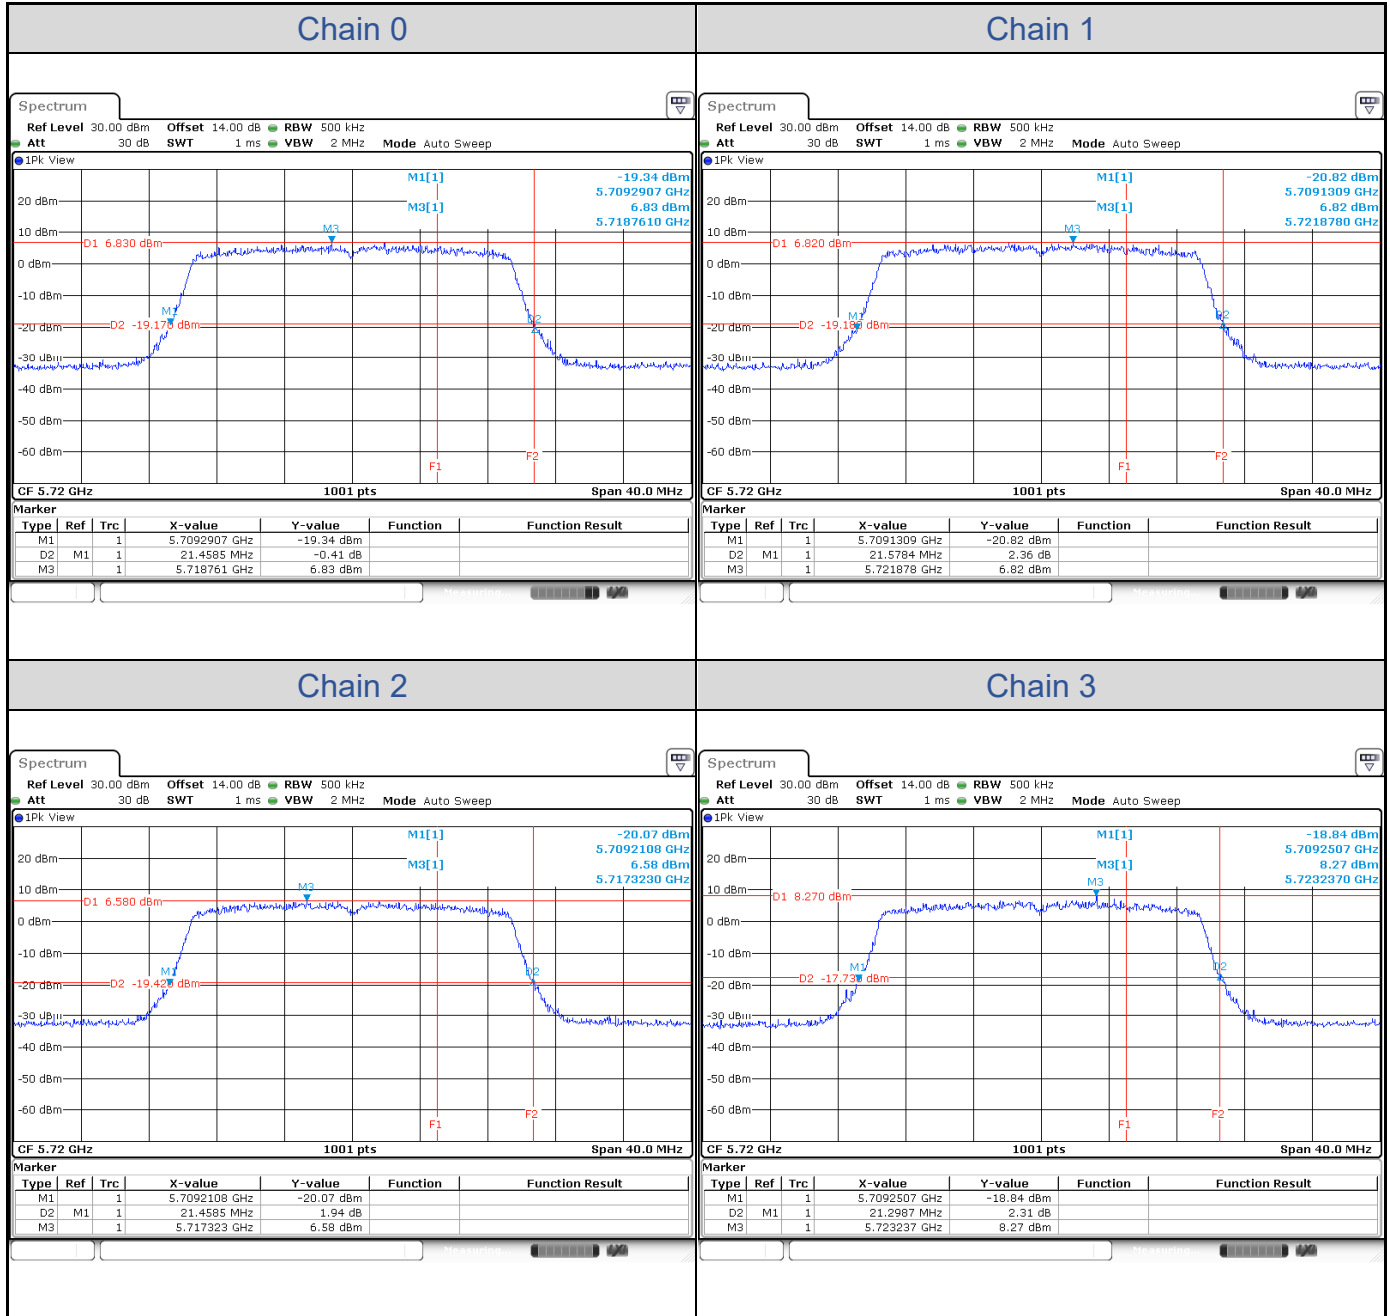

802.11ax HE20-Channel 144 (U-NII-2C)