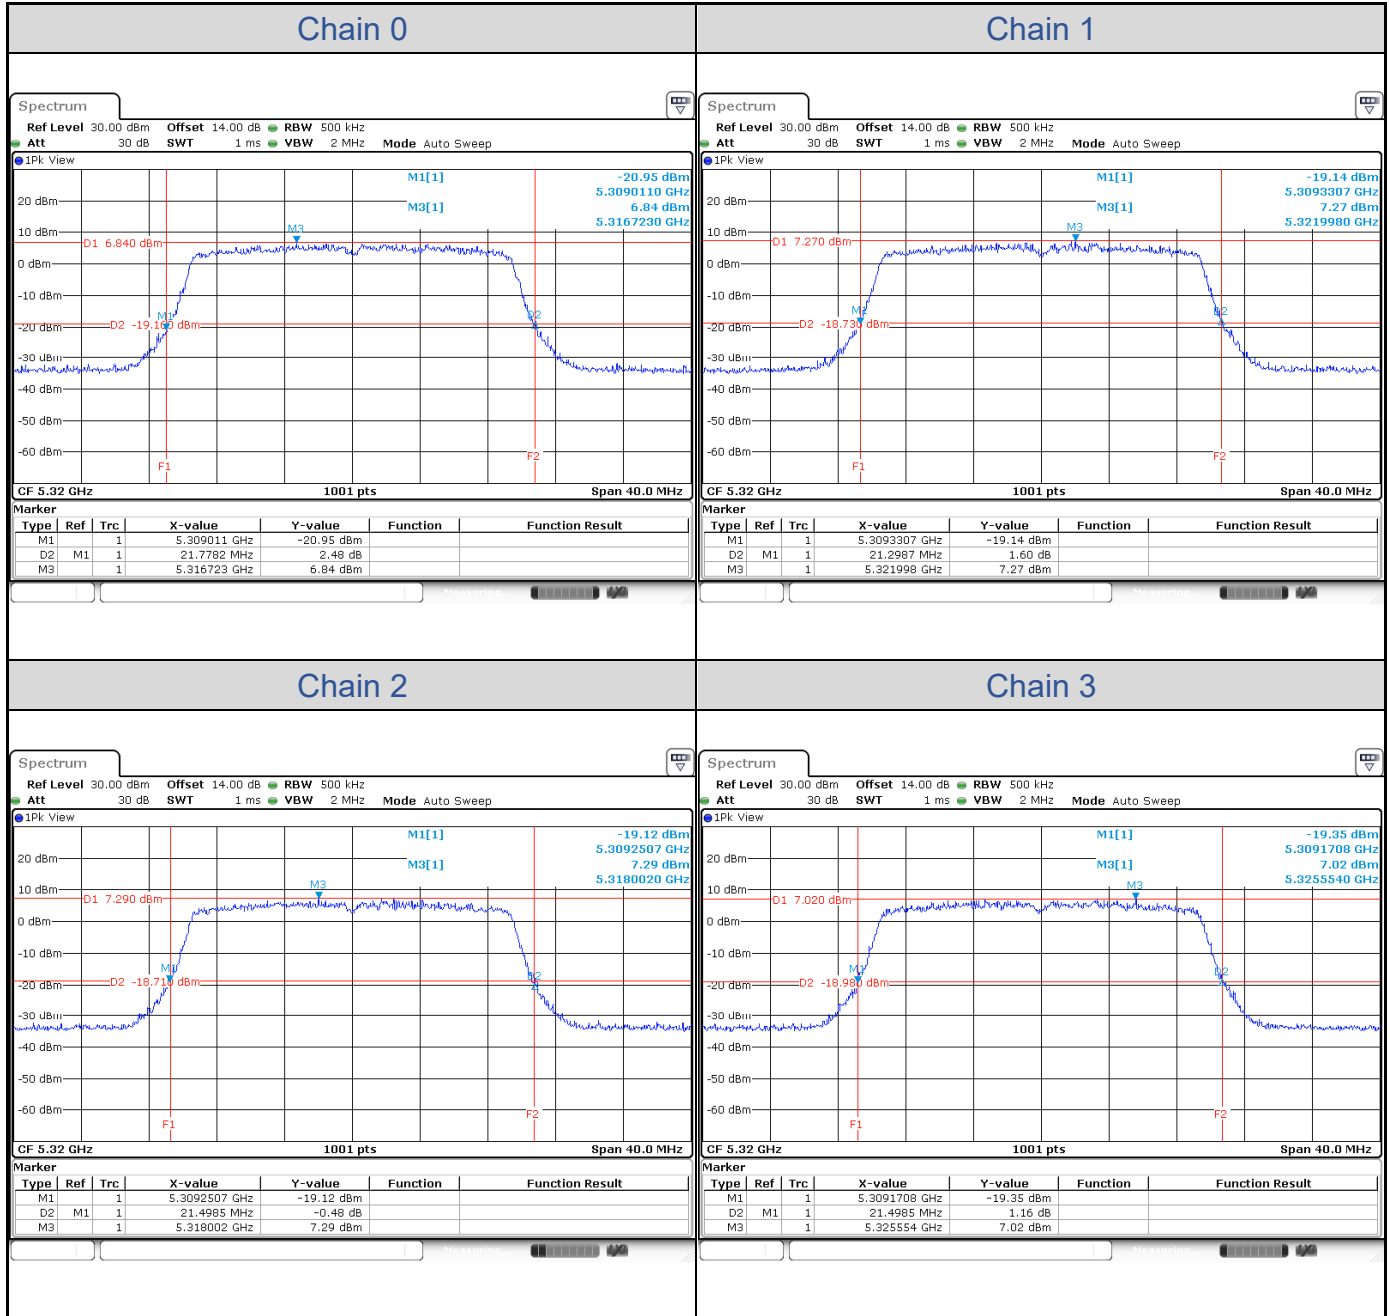

**802.11ax HE20-Channel 36**

**802.11ax HE20-Channel 40**

802.11ax HE20-Channel 48

**802.11ax HE20-Channel 52**

**802.11ax HE20-Channel 60**

**802.11ax HE20-Channel 64**

802.11ax HE20-Channel 100

**802.11ax HE20-Channel 116**