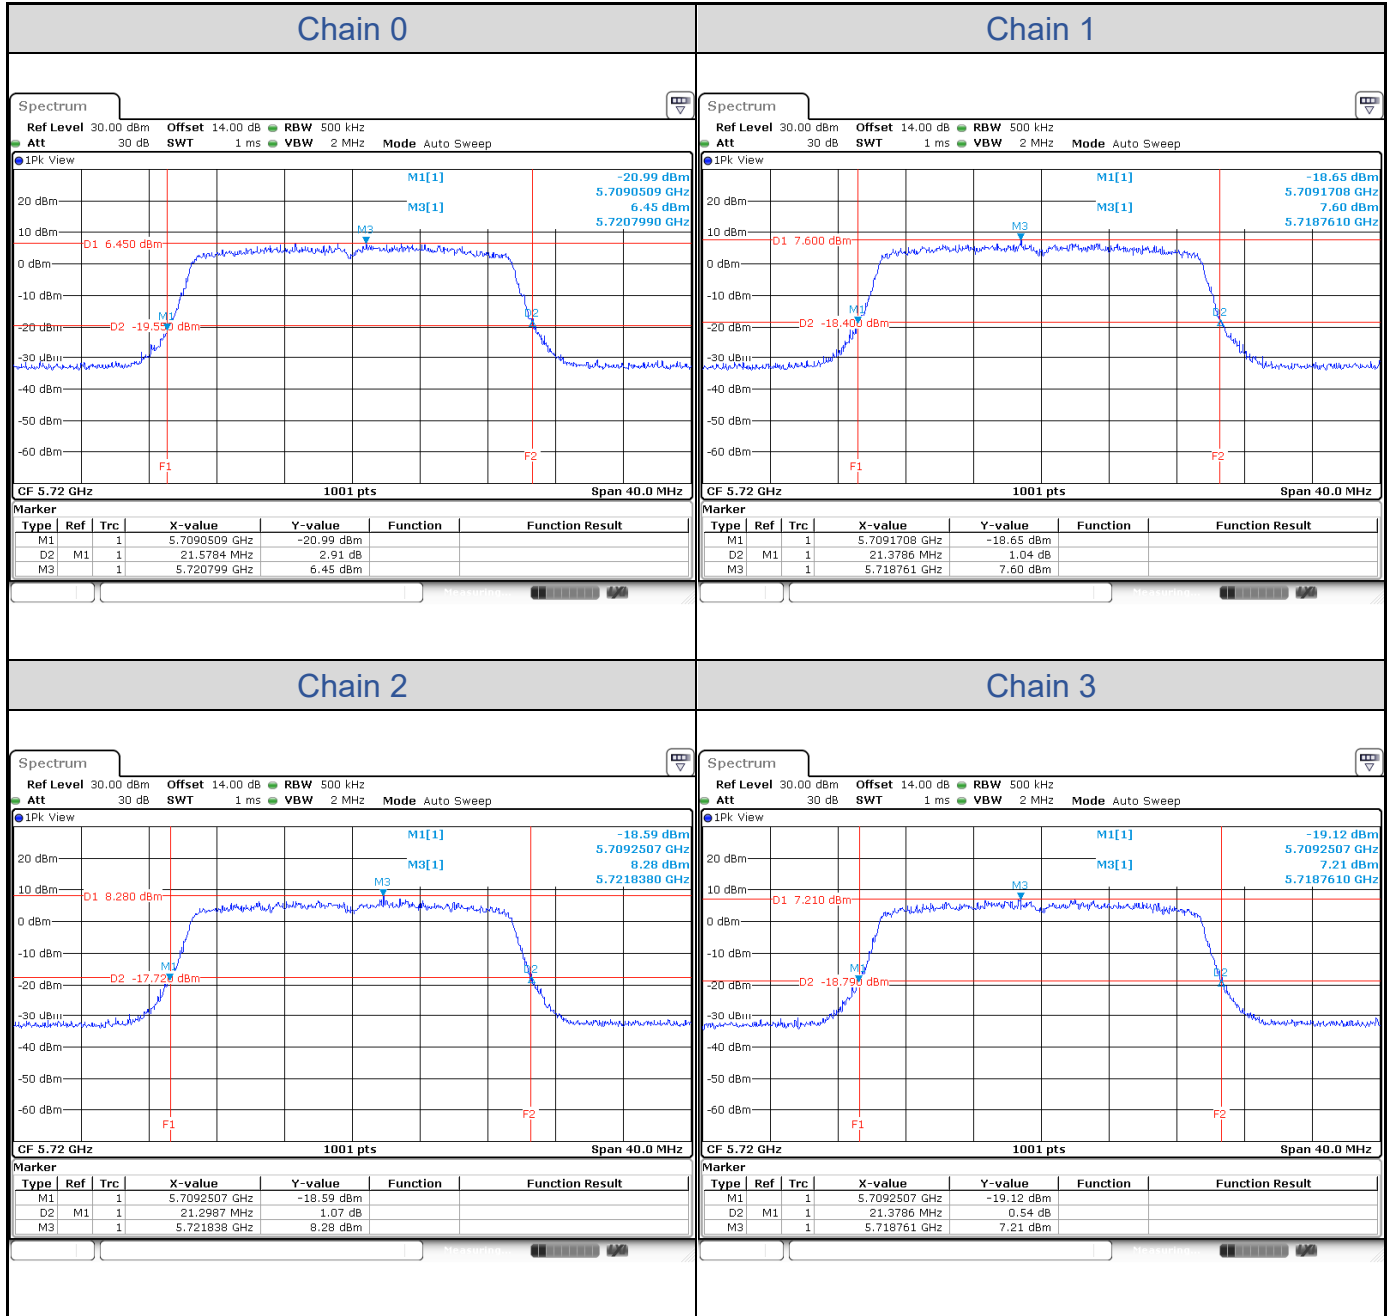

802.11ax HE20-Channel 144 (U-NII-3)

802.11ax HE40

Band	Channel	Frequency (MHz)	26 dB Bandwidth (MHz)			
			Chain 0	Chain 1	Chain 2	Chain 3
U-NII-1	38	5190	40.36	40.60	40.28	40.84
	46	5230	40.68	40.76	40.28	40.52
U-NII-2A	54	5270	40.60	40.52	40.44	40.36
	62	5310	40.44	40.60	40.52	40.60
U-NII-2C	102	5510	40.52	40.60	40.68	40.44
	110	5500	40.52	40.28	40.44	40.68
	134	5670	40.52	40.52	40.52	40.44
	142	5710	35.38	35.38	35.46	35.30
U-NII-3	142	5710	5.30	5.22	5.06	5.06