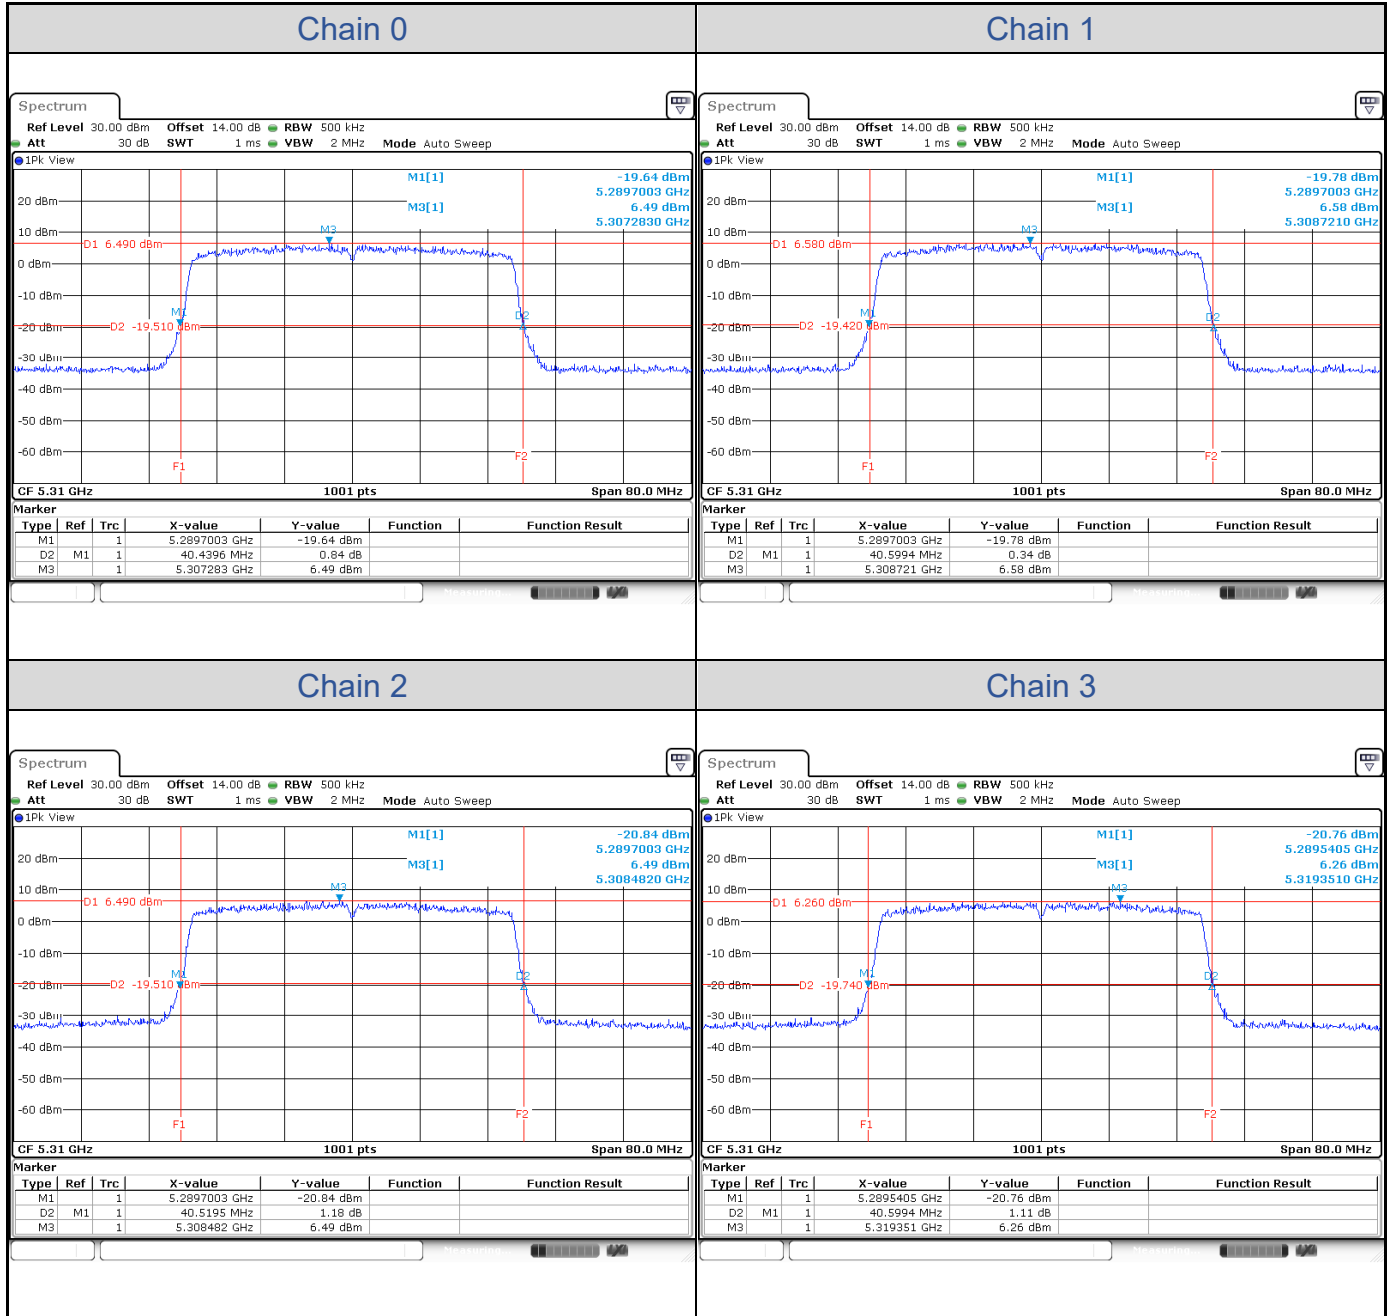

**802.11ax HE20-Channel 36**

**802.11ax HE20-Channel 40**

802.11ax HE20-Channel 48

**802.11ax HE20-Channel 52**

**802.11ax HE20-Channel 60**

**802.11ax HE20-Channel 64**

802.11ax HE20-Channel 100

**802.11ax HE20-Channel 116**

**802.11ax HE20-Channel 140**

**802.11ax HE20-Channel 144 (U-NII-2C)**

**802.11ax HE20-Channel 144 (U-NII-3)**

**802.11ax HE40**

Band	Channel	Frequency (MHz)	26 dB Bandwidth (MHz)			
			Chain 0	Chain 1	Chain 2	Chain 3
U-NII-1	38	5190	40.36	40.60	40.28	40.84
	46	5230	40.68	40.76	40.28	40.52
U-NII-2A	54	5270	40.60	40.52	40.44	40.36
	62	5310	40.44	40.60	40.52	40.60
U-NII-2C	102	5510	40.52	40.60	40.68	40.44
	110	5500	40.52	40.28	40.44	40.68
	134	5670	40.52	40.52	40.52	40.44
	142	5710	35.38	35.38	35.46	35.30
U-NII-3	142	5710	5.30	5.22	5.06	5.06

**802.11ax HE40-Channel 38**

**802.11ax HE40-Channel 46**

**802.11ax HE40-Channel 54**

802.11ax HE40-Channel 62

**802.11ax HE40-Channel 102**

**802.11ax HE40-Channel 110**

**802.11ax HE40-Channel 134**

**802.11ax HE40-Channel 142 (U-NII-2C)**