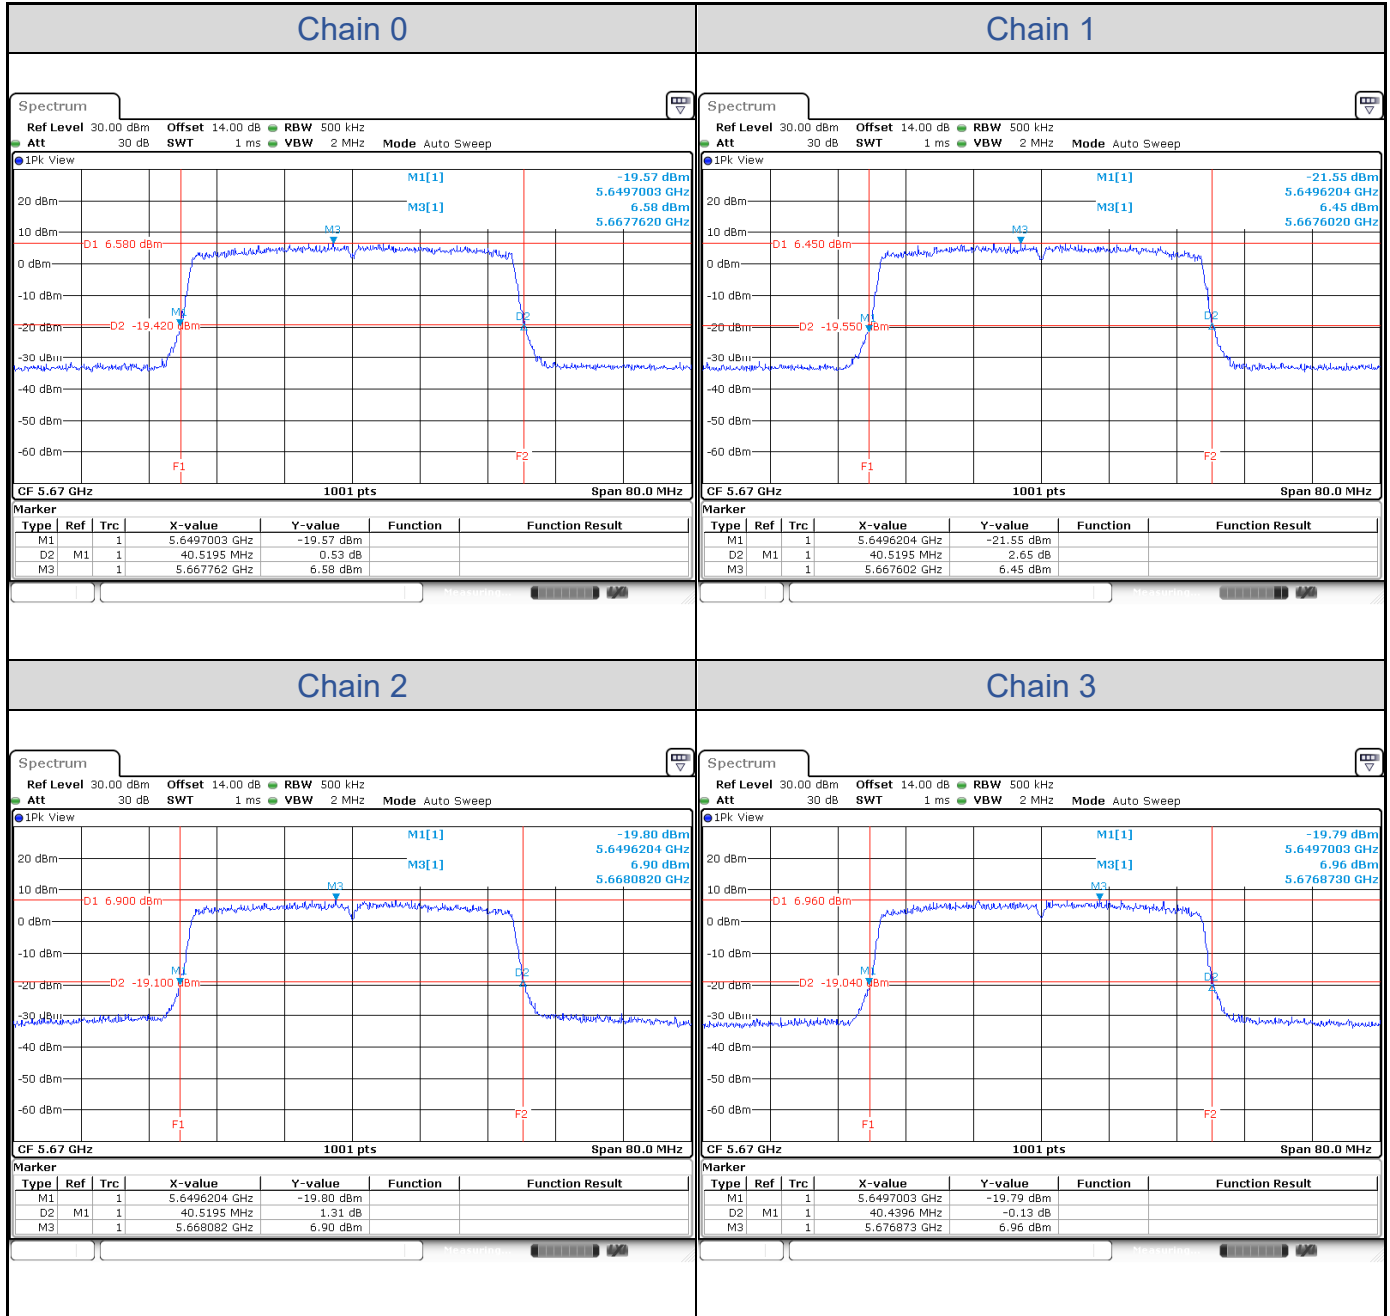

**802.11ax HE20-Channel 36**

**802.11ax HE20-Channel 40**

802.11ax HE20-Channel 48

**802.11ax HE20-Channel 52**

**802.11ax HE20-Channel 60**

**802.11ax HE20-Channel 64**

802.11ax HE20-Channel 100

**802.11ax HE20-Channel 116**

**802.11ax HE40-Channel 38**

**802.11ax HE40-Channel 46**

**802.11ax HE40-Channel 54**

802.11ax HE40-Channel 62

**802.11ax HE40-Channel 102**

**802.11ax HE40-Channel 110**

**802.11ax HE40-Channel 134**

**802.11ax HE40-Channel 142 (U-NII-2C)**

**802.11ax HE80-Channel 42**

**802.11ax HE80-Channel 58**
