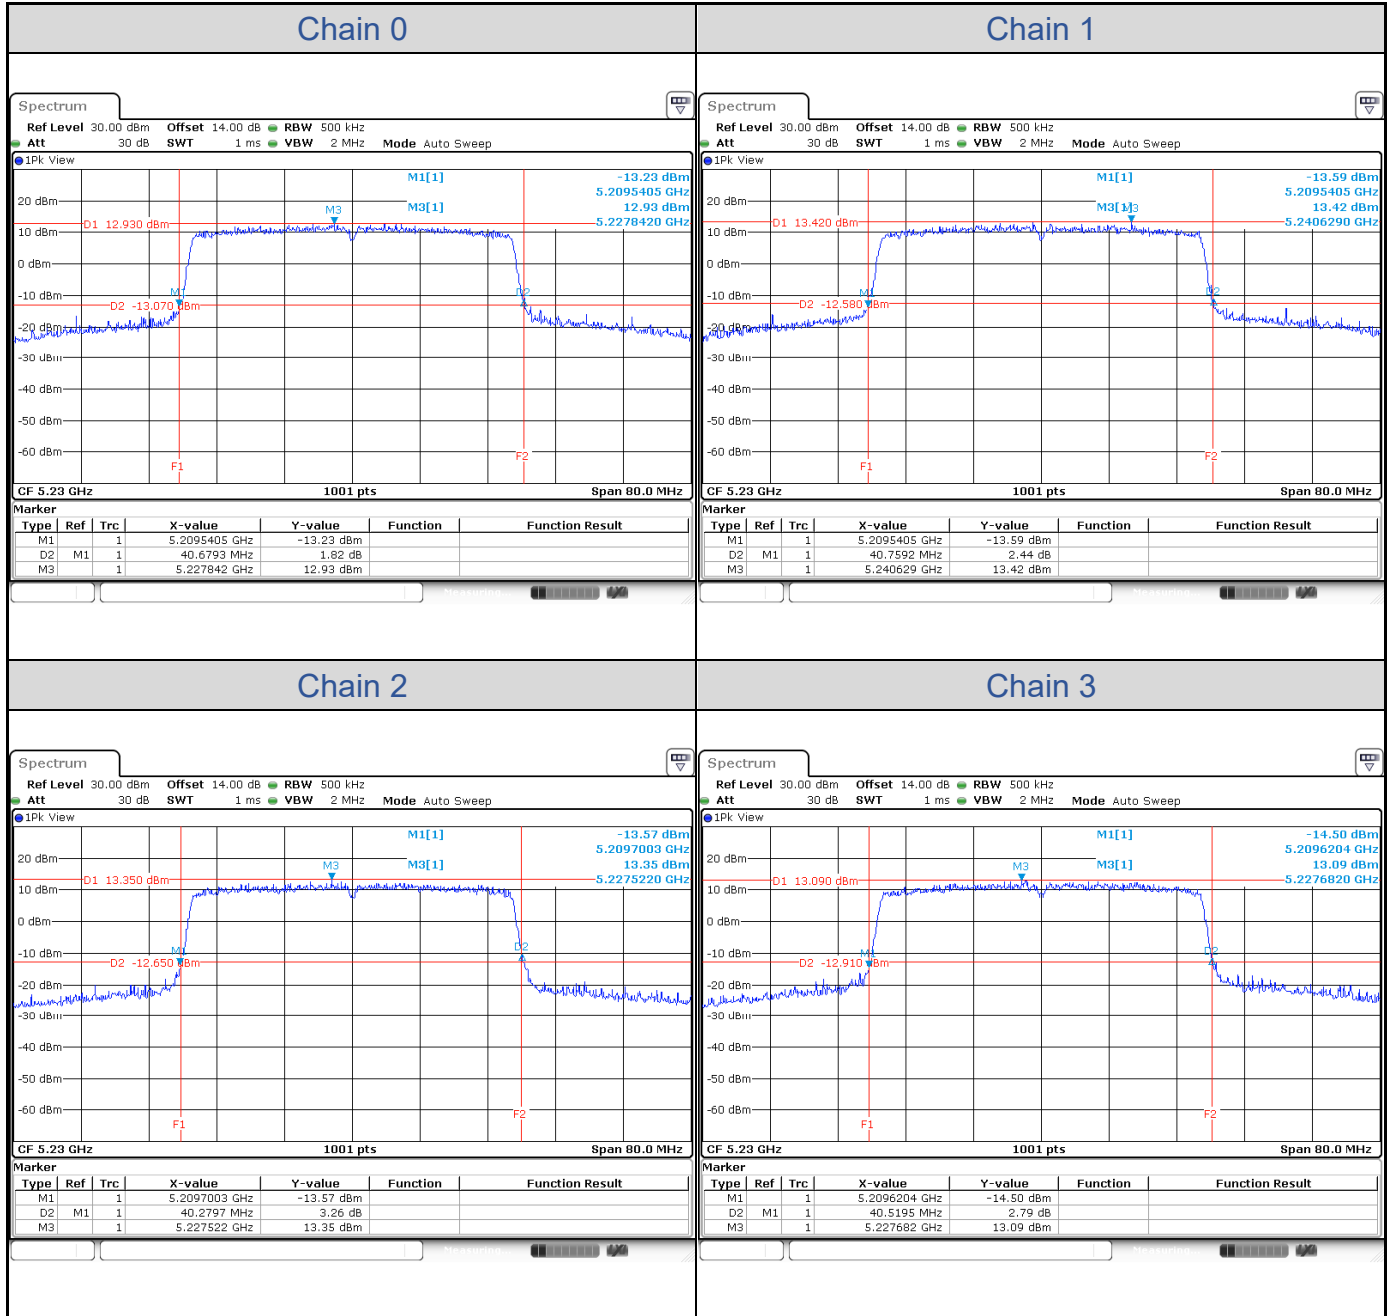

**802.11ax HE20-Channel 36**

**802.11ax HE20-Channel 40**

802.11ax HE20-Channel 48

**802.11ax HE20-Channel 52**

**802.11ax HE20-Channel 60**

**802.11ax HE20-Channel 64**

802.11ax HE20-Channel 100

**802.11ax HE20-Channel 116**

**802.11ax HE20-Channel 140**

**802.11ax HE20-Channel 144 (U-NII-2C)**

**802.11ax HE20-Channel 144 (U-NII-3)**

**802.11ax HE40**

Band	Channel	Frequency (MHz)	26 dB Bandwidth (MHz)			
			Chain 0	Chain 1	Chain 2	Chain 3
U-NII-1	38	5190	40.36	40.60	40.28	40.84
	46	5230	40.68	40.76	40.28	40.52
U-NII-2A	54	5270	40.60	40.52	40.44	40.36
	62	5310	40.44	40.60	40.52	40.60
U-NII-2C	102	5510	40.52	40.60	40.68	40.44
	110	5500	40.52	40.28	40.44	40.68
	134	5670	40.52	40.52	40.52	40.44
	142	5710	35.38	35.38	35.46	35.30
U-NII-3	142	5710	5.30	5.22	5.06	5.06

**802.11ax HE40-Channel 38**

**802.11ax HE40-Channel 46**

**802.11ax HE40-Channel 54**

802.11ax HE40-Channel 62

**802.11ax HE40-Channel 102**

**802.11ax HE40-Channel 110**

**802.11ax HE40-Channel 134**

**802.11ax HE40-Channel 142 (U-NII-2C)**