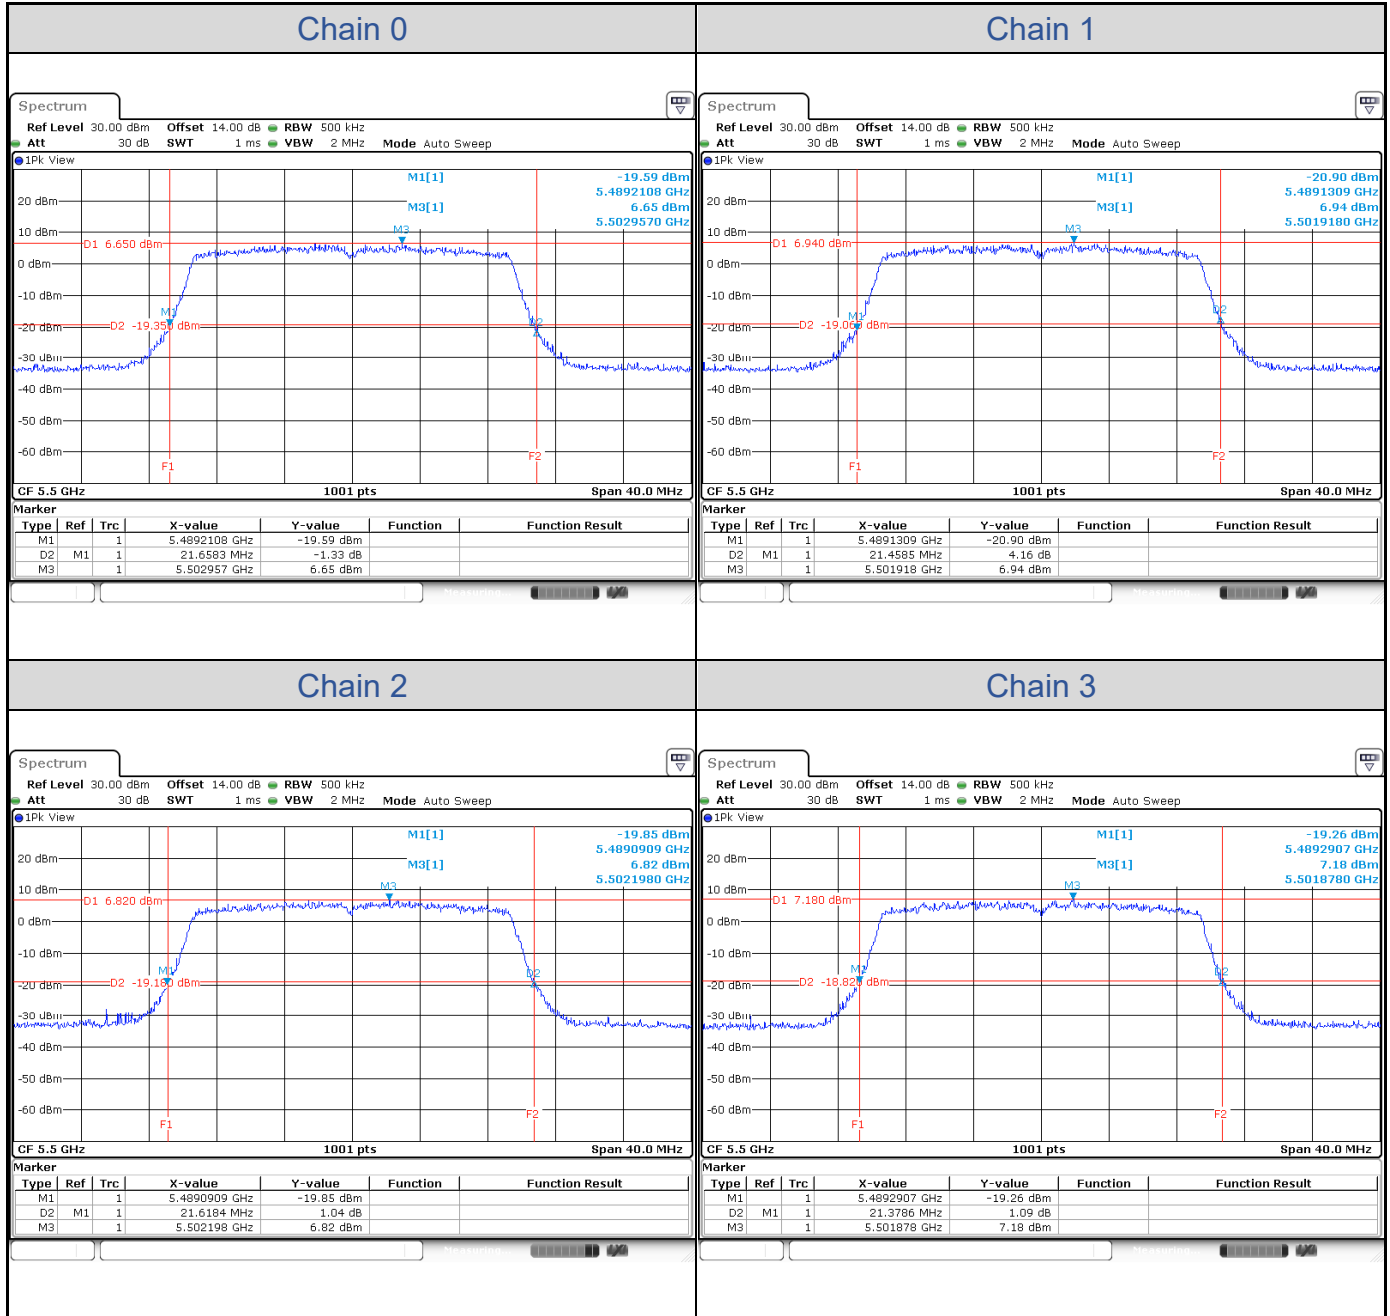

**802.11ax HE20-Channel 36**

**802.11ax HE20-Channel 40**

802.11ax HE20-Channel 48

**802.11ax HE20-Channel 52**

**802.11ax HE20-Channel 60**

**802.11ax HE20-Channel 64**

802.11ax HE20-Channel 100

**802.11ax HE20-Channel 116**