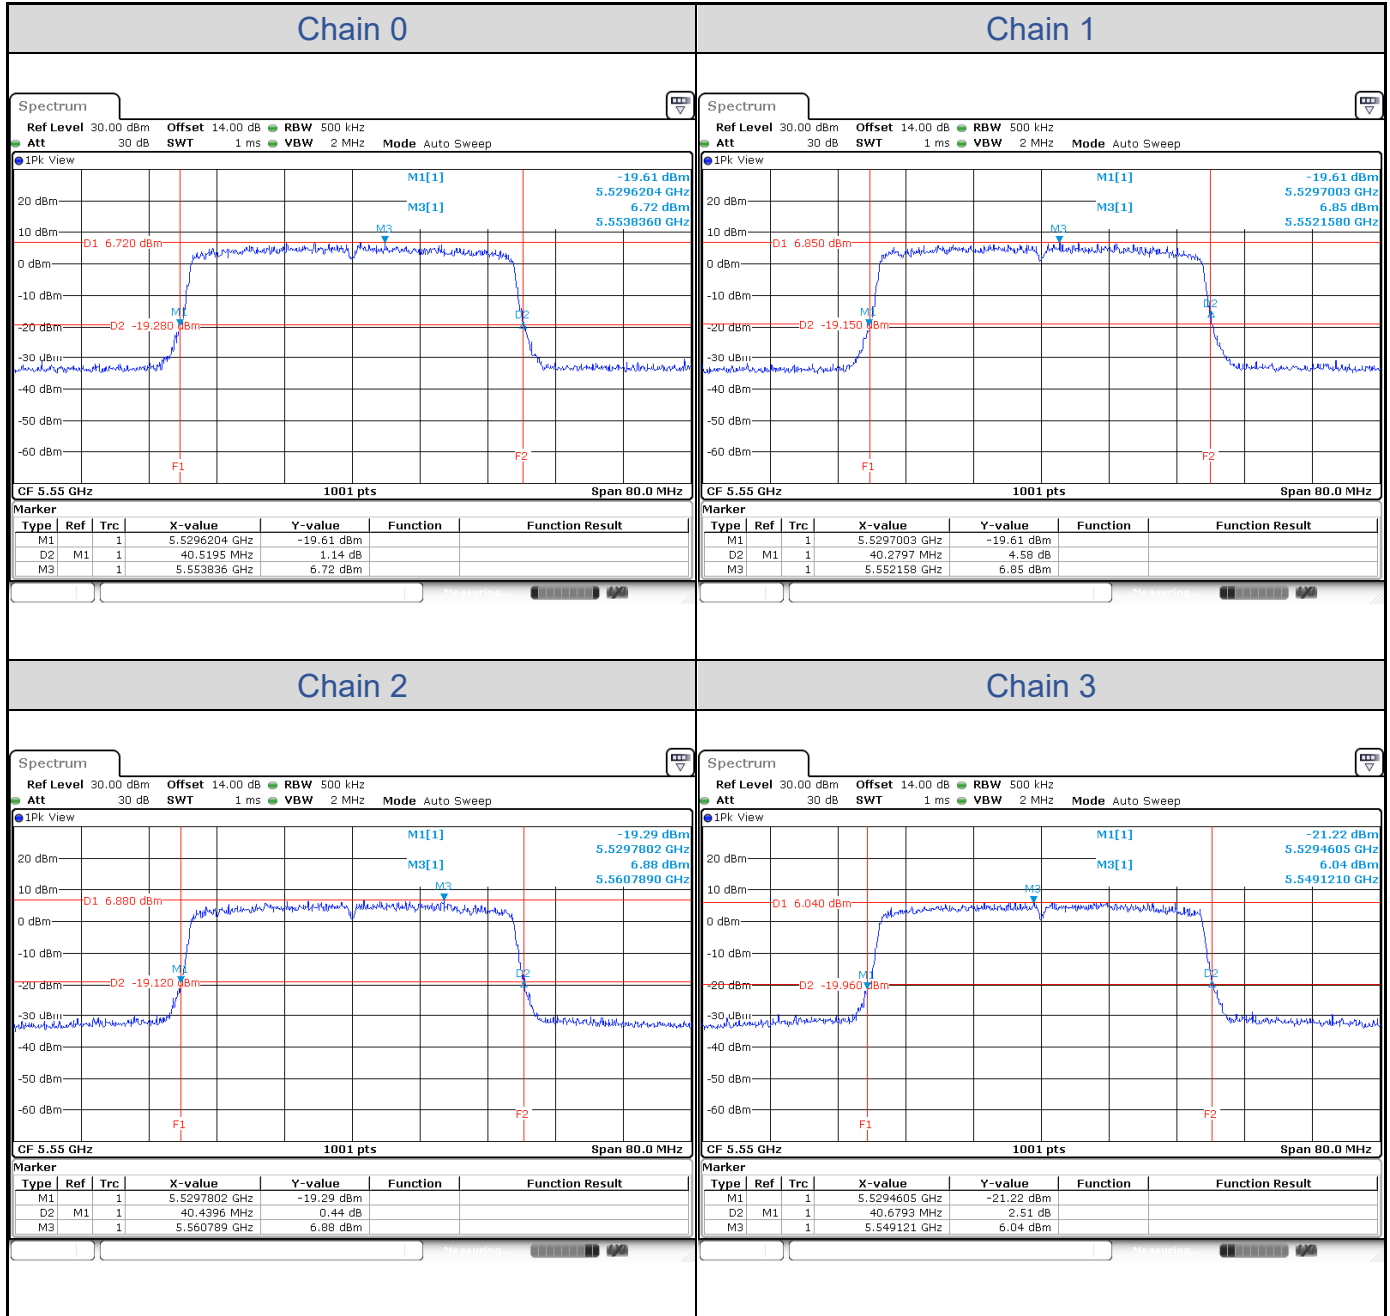

**802.11ax HE40-Channel 38**

**802.11ax HE40-Channel 46**

**802.11ax HE40-Channel 54**

802.11ax HE40-Channel 62

**802.11ax HE40-Channel 102**

**802.11ax HE40-Channel 110**

**802.11ax HE40-Channel 134**

**802.11ax HE40-Channel 142 (U-NII-2C)**

**802.11ax HE80-Channel 42**

**802.11ax HE80-Channel 58**
