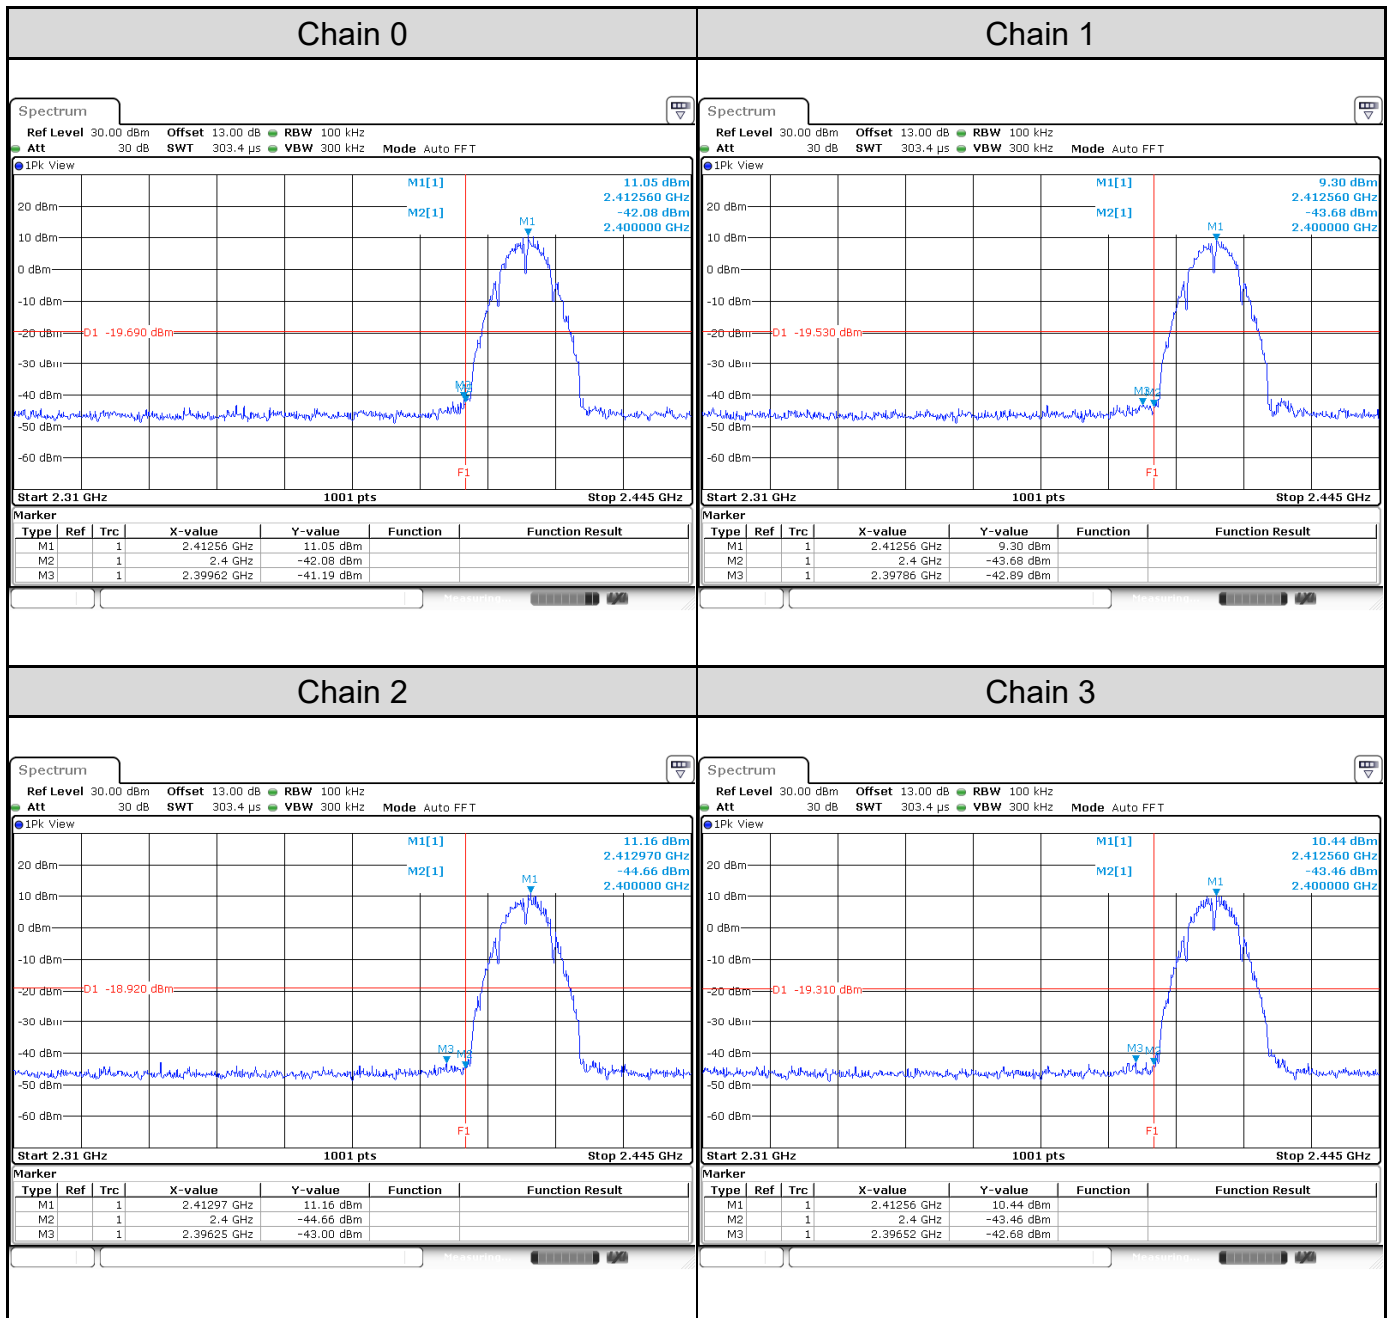

Channel 9

Test Result of Conducted Spurious Emissions
802.11b: 4TX
Channel 1

Channel 6

Channel 11

802.11g: 4TX
Channel 1

Channel 6

Channel 11

802.11ax HE20: 4TX
Channel 1

Channel 6

Channel 11

802.11ax HE40: 4TX
Channel 3

Channel 6

Channel 9

Test Result of Conducted Bandedge, Tx Mode
802.11b: 4TX
Channel 1

Channel 11

802.11g: 4TX
Channel 1

Channel 11

802.11ax HE20: 4TX
Channel 1

Channel 11

802.11ax HE40: 4TX

Channel 3

Channel 9
