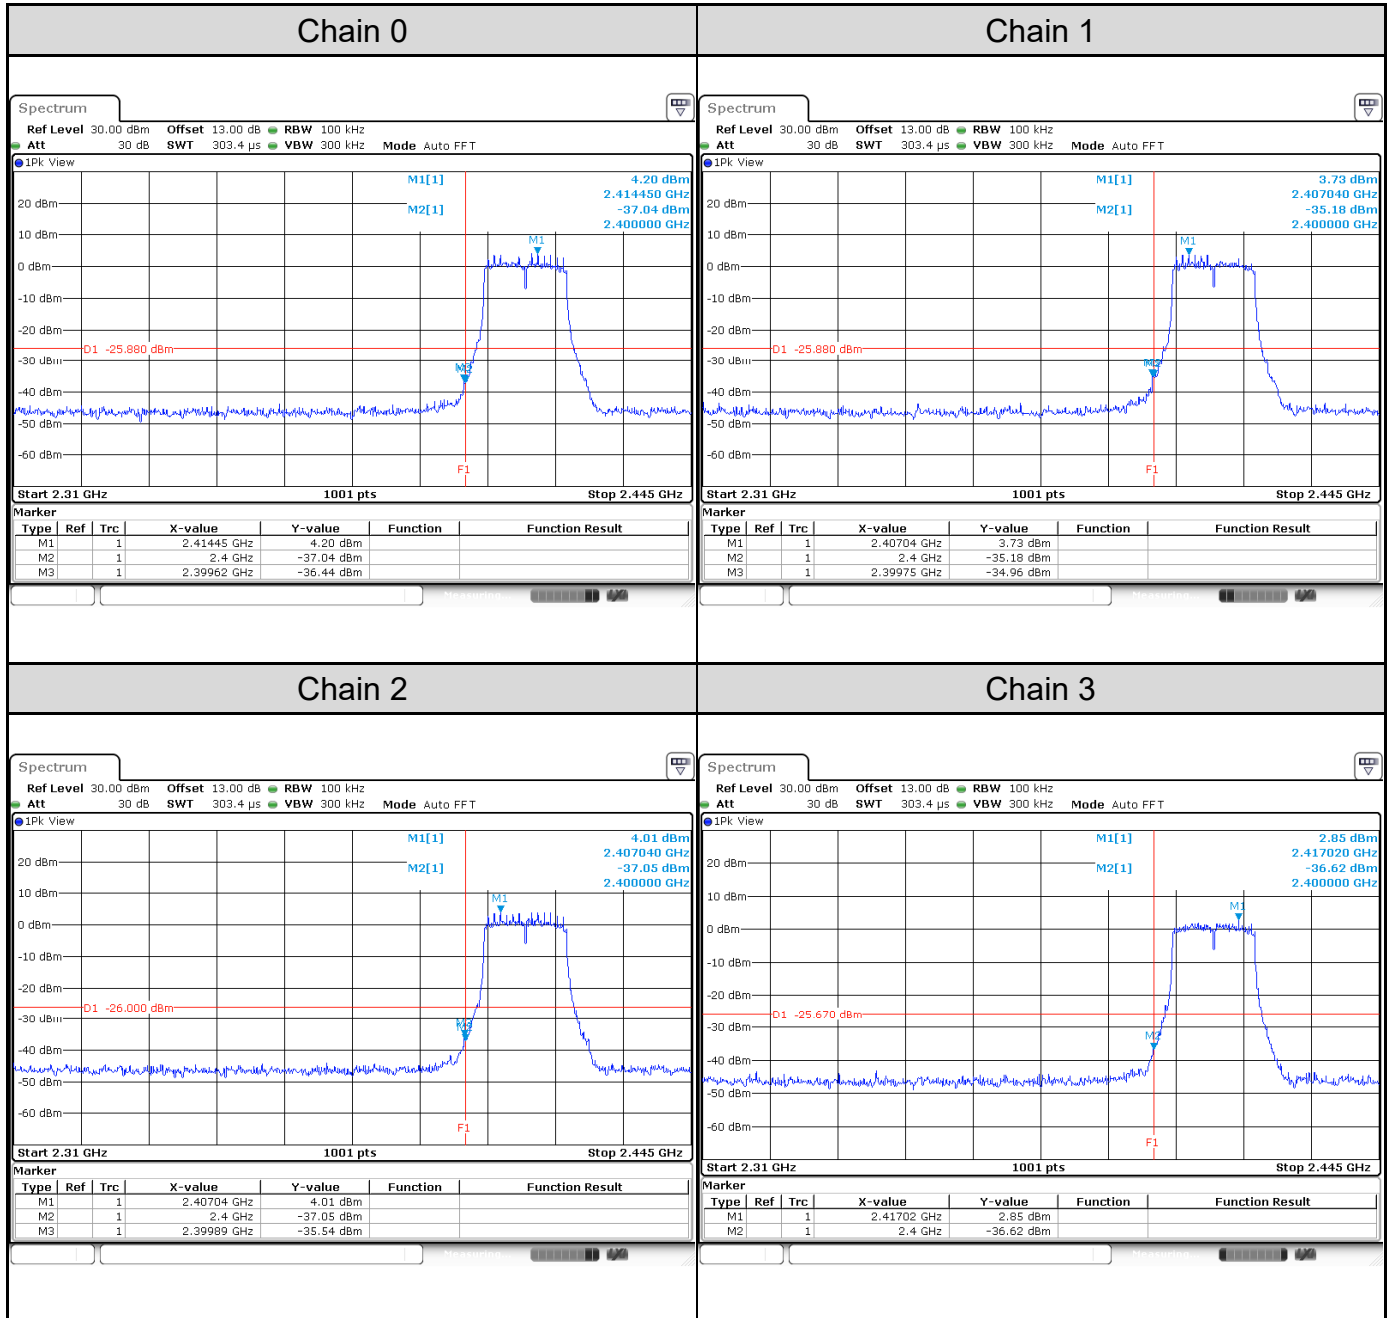

Channel 9

Test Result of Conducted Spurious Emissions
802.11b: 4TX
Channel 1

Channel 6

Channel 11

802.11g: 4TX
Channel 1

Channel 6

Channel 11

802.11ax HE20: 4TX
Channel 1

Channel 6

Channel 11

802.11ax HE40: 4TX
Channel 3

Channel 6

Channel 9

Test Result of Conducted Bandedge, Tx Mode
802.11b: 4TX
Channel 1

Channel 11

802.11g: 4TX
Channel 1

Channel 11

802.11ax HE20: 4TX
Channel 1

Channel 11

802.11ax HE40: 4TX

Channel 3

Channel 9
