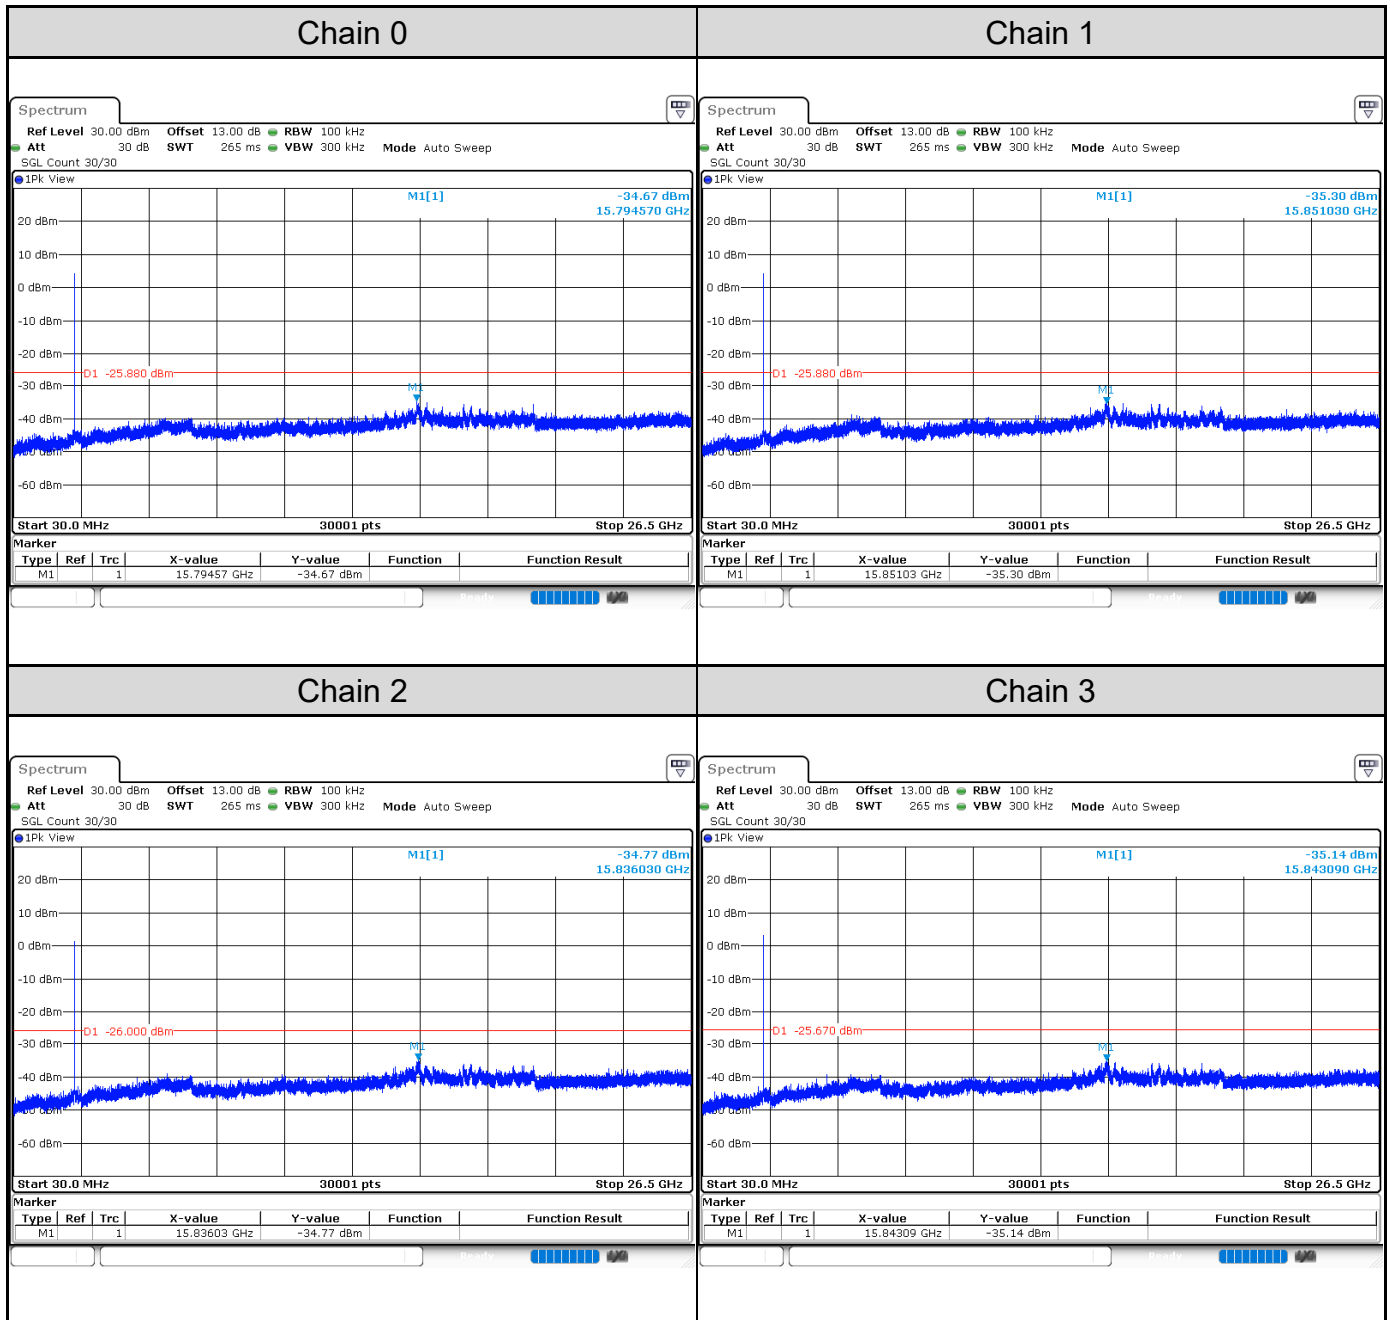

Channel 9

Test Result of Conducted Spurious Emissions
802.11b: 4TX
Channel 1

Channel 6

Channel 11

802.11g: 4TX
Channel 1

Channel 6

Channel 11

802.11ax HE20: 4TX
Channel 1

Channel 6

Channel 11

802.11ax HE40: 4TX
Channel 3

Channel 6

Channel 9

Test Result of Conducted Bandedge, Tx Mode
802.11b: 4TX
Channel 1

Channel 11

802.11g: 4TX
Channel 1

Channel 11

802.11ax HE20: 4TX
Channel 1

Channel 11

802.11ax HE40: 4TX

Channel 3

Channel 9
