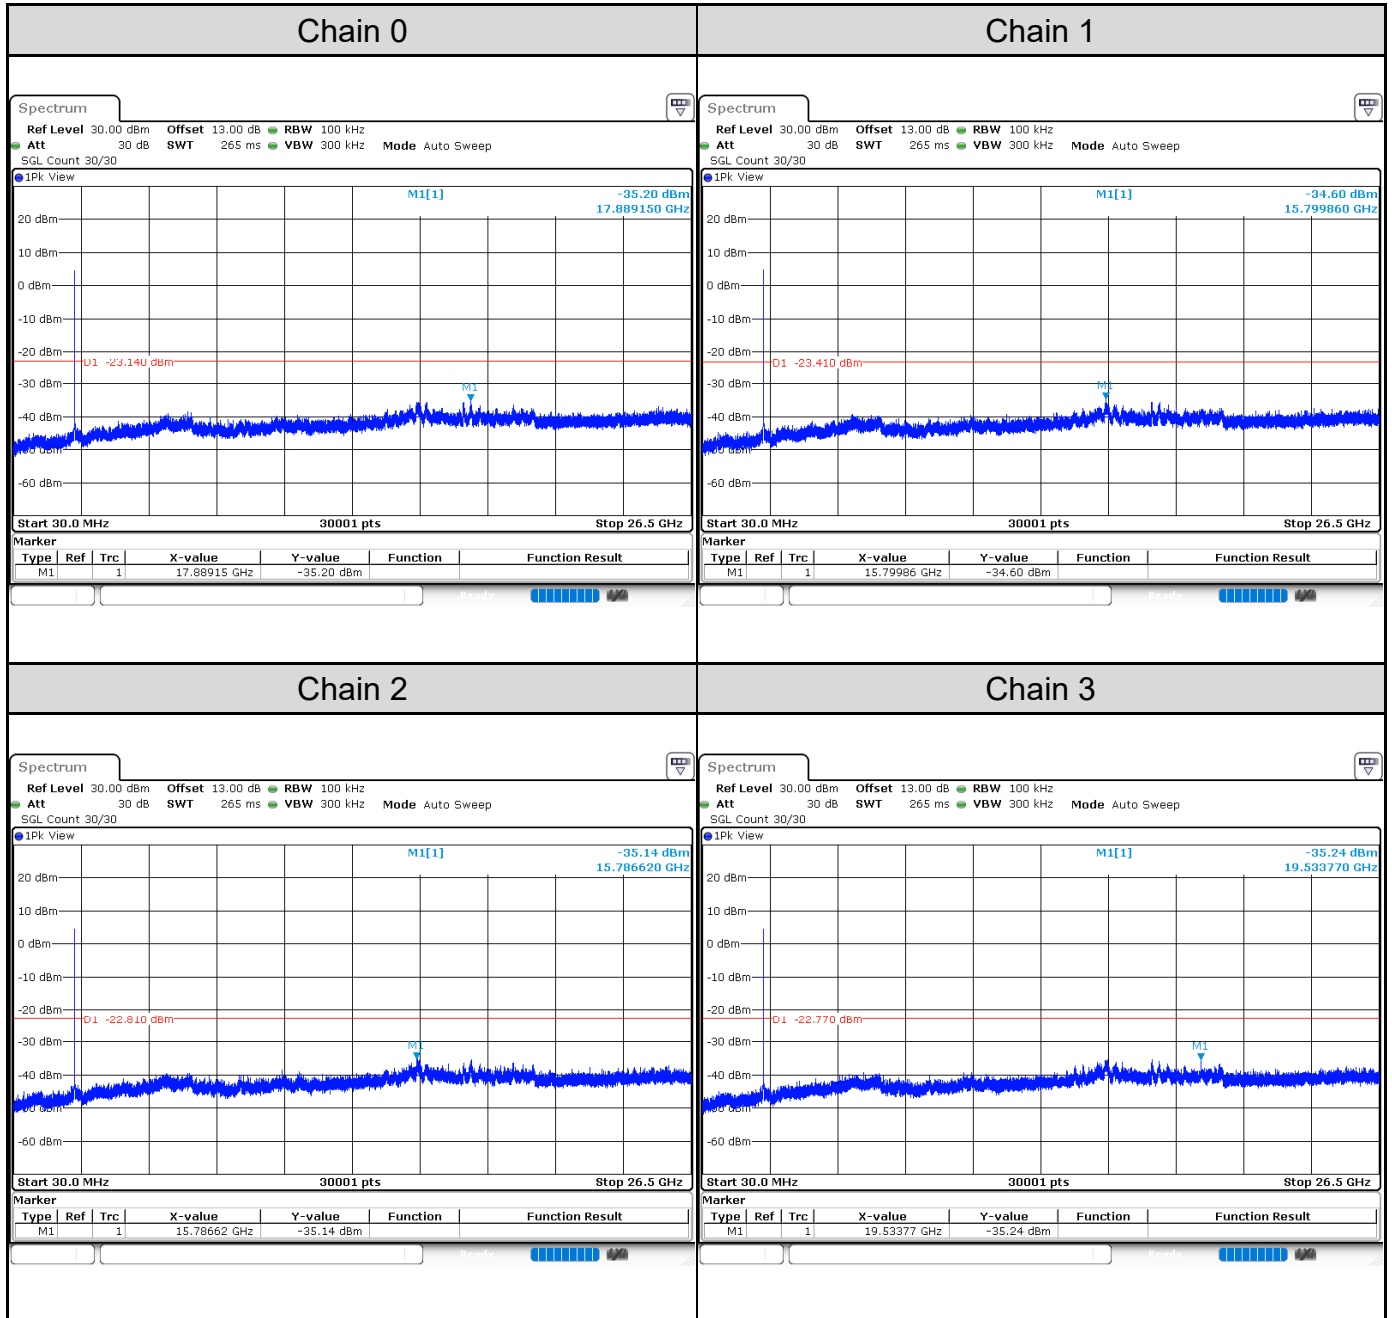

Channel 9

Test Result of Conducted Spurious Emissions
802.11b: 4TX
Channel 1

Channel 6

Channel 11

802.11g: 4TX
Channel 1

Channel 6

Channel 11

802.11ax HE20: 4TX
Channel 1

Channel 6

Channel 11

802.11ax HE40: 4TX
Channel 3

Channel 6

Channel 9

Test Result of Conducted Bandedge, Tx Mode
802.11b: 4TX
Channel 1

Channel 11

802.11g: 4TX
Channel 1

Channel 11

802.11ax HE20: 4TX
Channel 1

Channel 11

802.11ax HE40: 4TX

Channel 3

Channel 9
