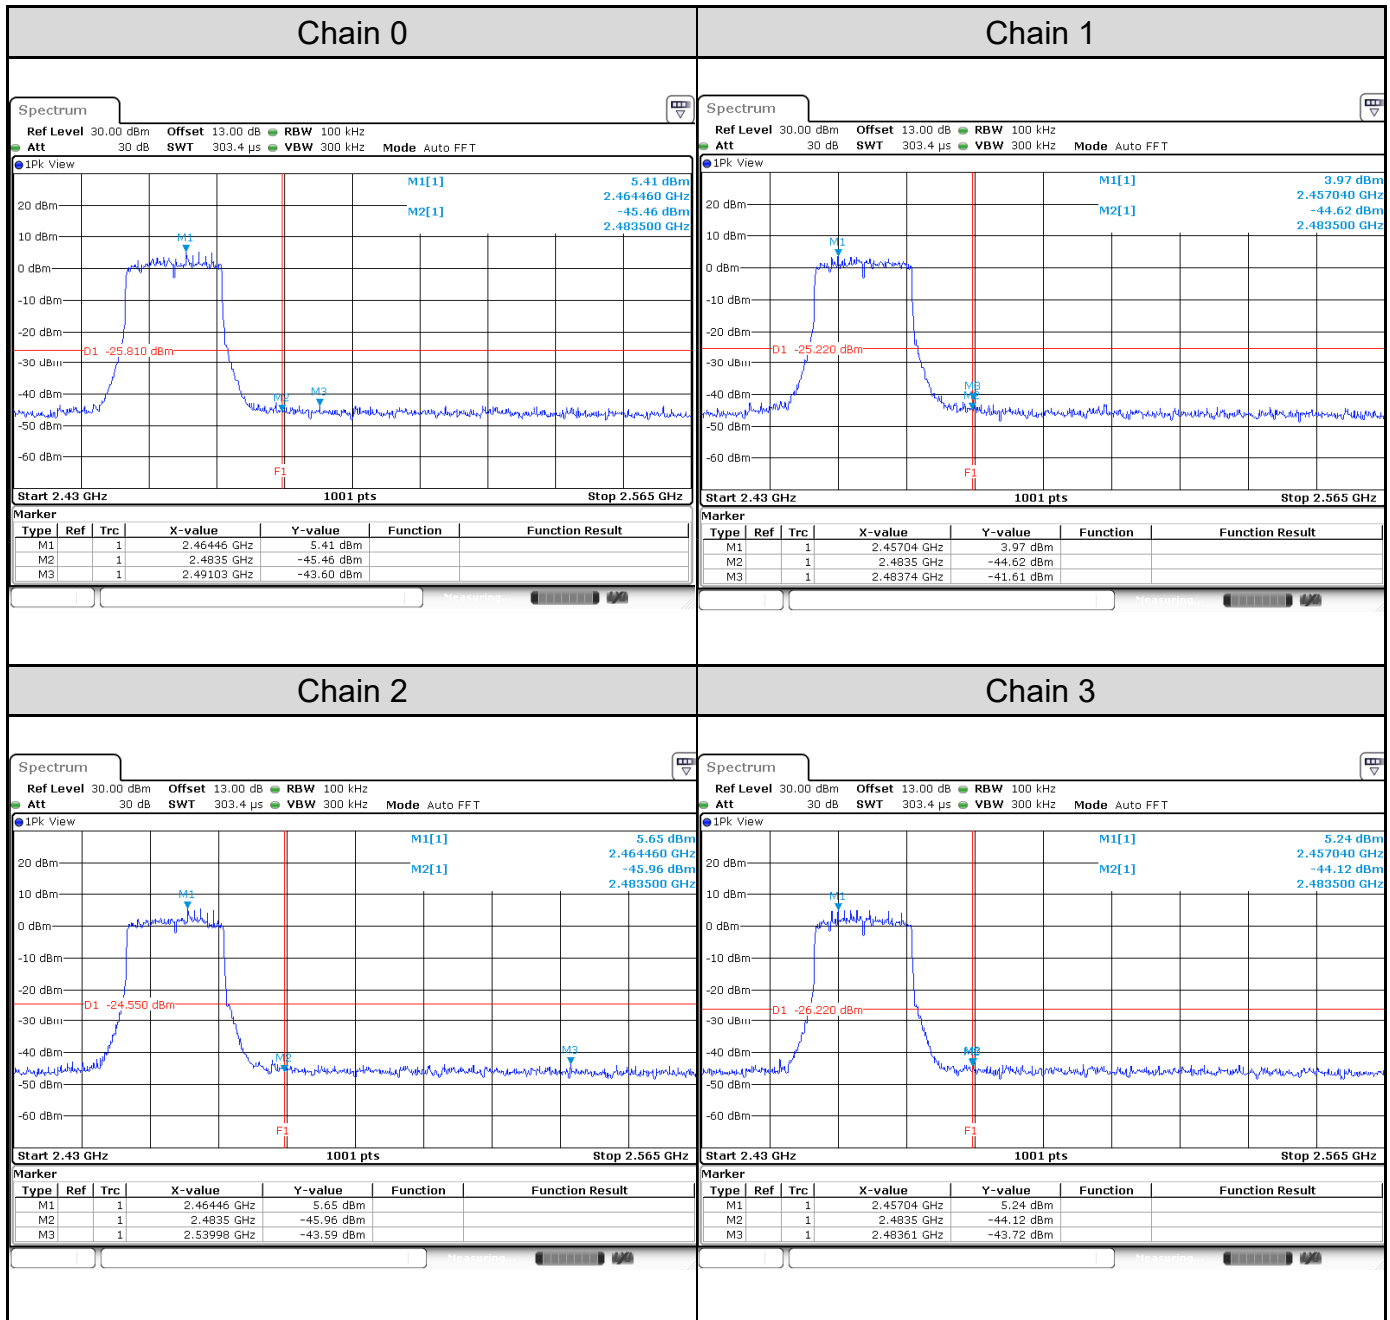

Channel 9

Test Result of Conducted Spurious Emissions
802.11b: 4TX
Channel 1

Channel 6

Channel 11

802.11g: 4TX
Channel 1

Channel 6

Channel 11

802.11ax HE20: 4TX
Channel 1

Channel 6

Channel 11

802.11ax HE40: 4TX
Channel 3

Channel 6

Channel 9

Test Result of Conducted Bandedge, Tx Mode
802.11b: 4TX
Channel 1

Channel 11

802.11g: 4TX
Channel 1

Channel 11

802.11ax HE20: 4TX
Channel 1

Channel 11

802.11ax HE40: 4TX

Channel 3

Channel 9
