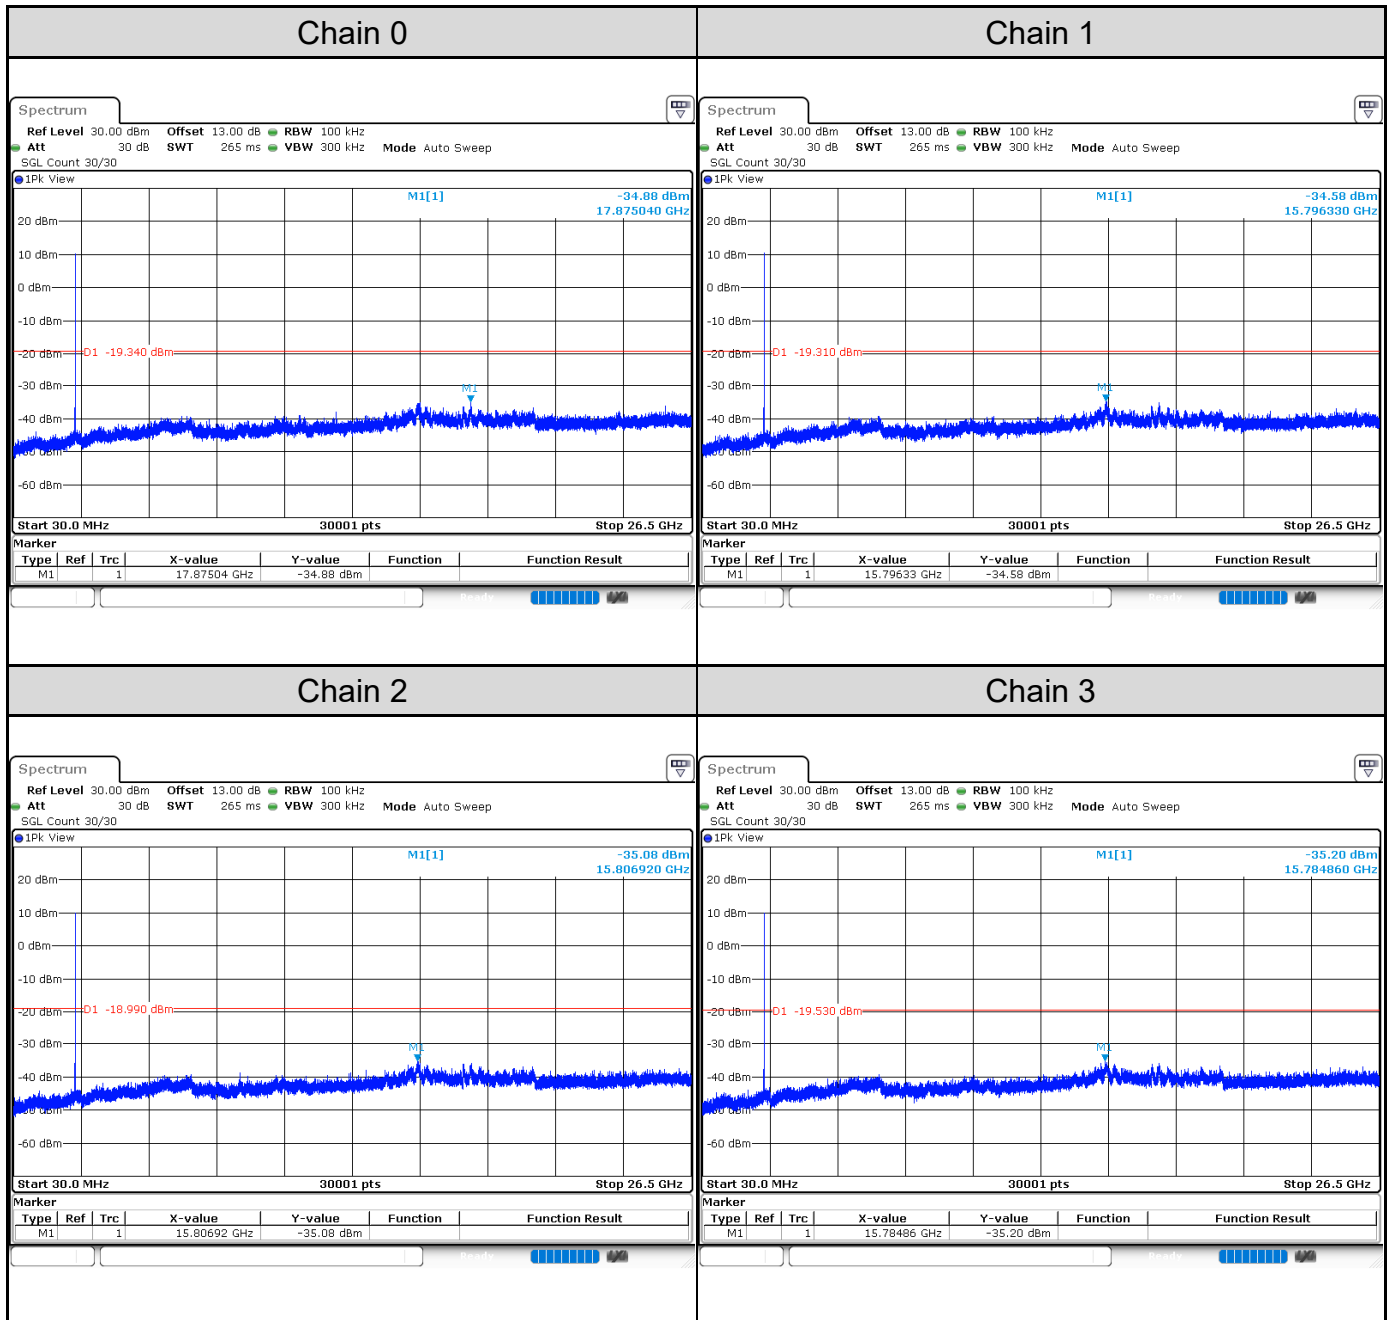

Channel 9

Test Result of Conducted Spurious Emissions
802.11b: 4TX
Channel 1

Channel 6

Channel 11

802.11g: 4TX
Channel 1

Channel 6

Channel 11

802.11ax HE20: 4TX
Channel 1

Channel 6

Channel 11

802.11ax HE40: 4TX
Channel 3

Channel 6

Channel 9

Test Result of Conducted Bandedge, Tx Mode
802.11b: 4TX
Channel 1

Channel 11

802.11g: 4TX
Channel 1

Channel 11

802.11ax HE20: 4TX
Channel 1

Channel 11

802.11ax HE40: 4TX

Channel 3

Channel 9
