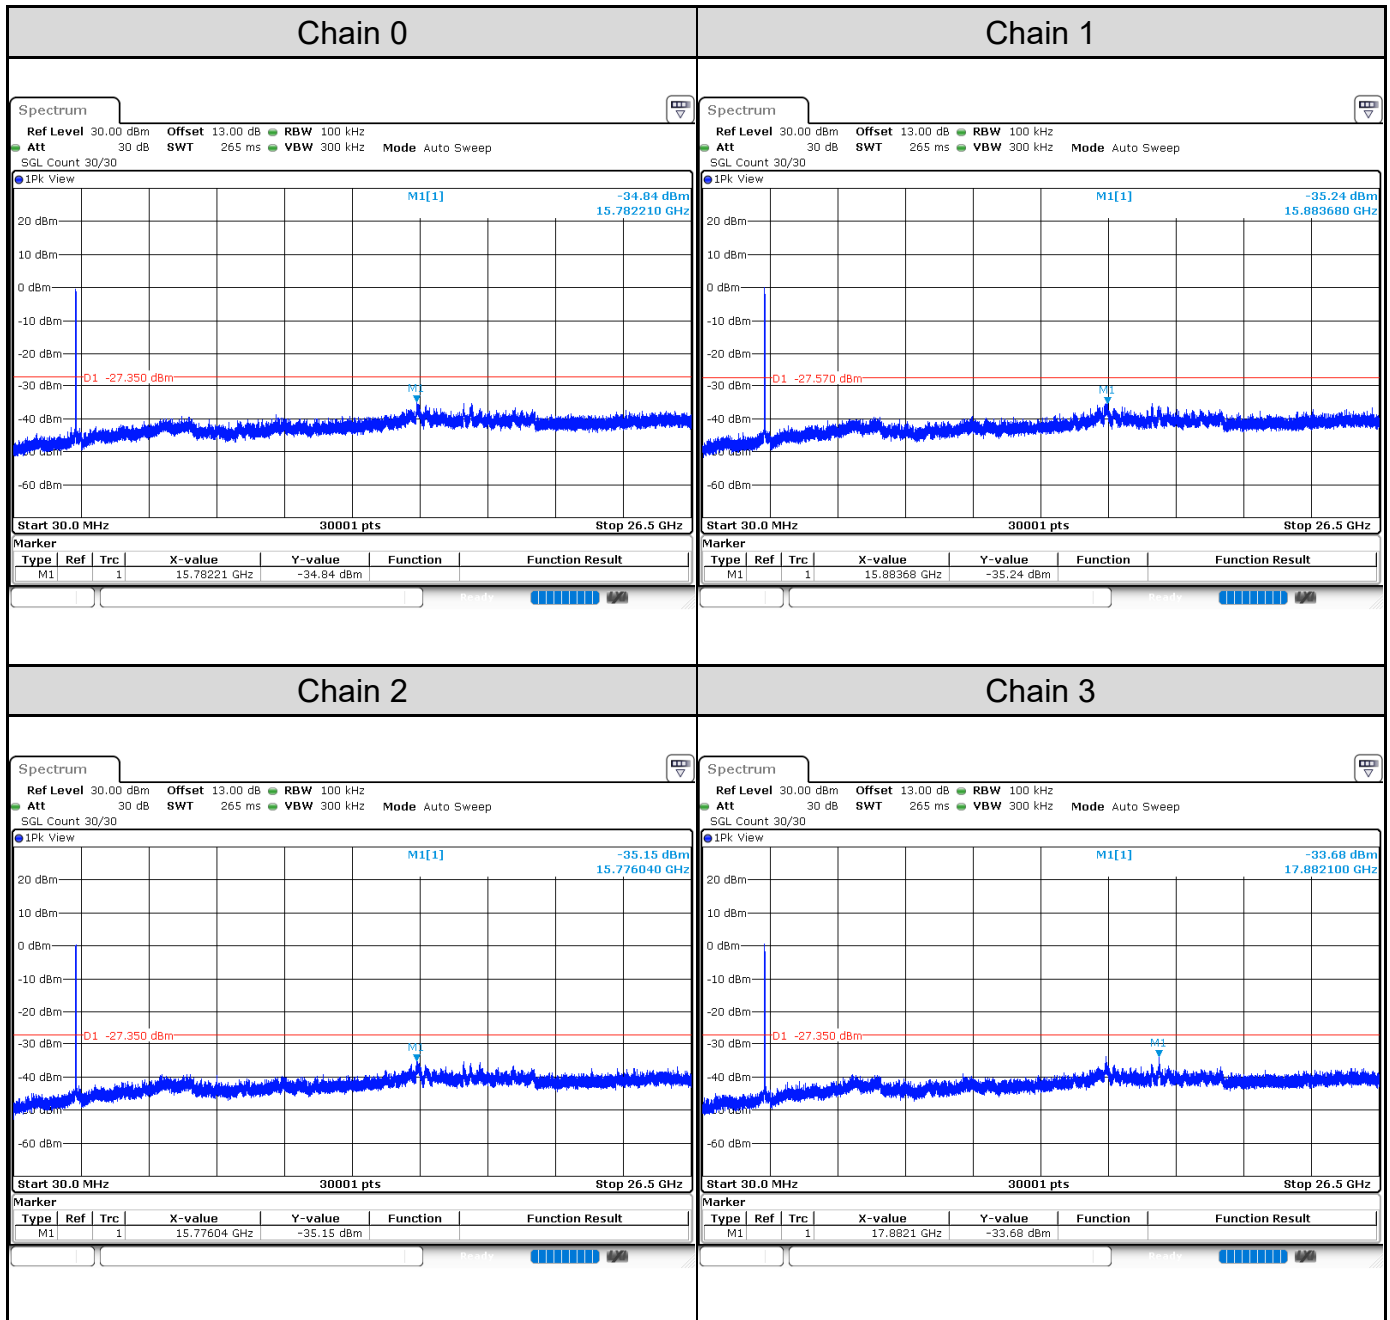

Channel 9

Test Result of Conducted Spurious Emissions
802.11b: 4TX
Channel 1

Channel 6

Channel 11

802.11g: 4TX
Channel 1

Channel 6

Channel 11

802.11ax HE20: 4TX
Channel 1

Channel 6

Channel 11

802.11ax HE40: 4TX
Channel 3

Channel 6

Channel 9

Test Result of Conducted Bandedge, Tx Mode
802.11b: 4TX
Channel 1

Channel 11

802.11g: 4TX
Channel 1

Channel 11

802.11ax HE20: 4TX
Channel 1

Channel 11

802.11ax HE40: 4TX

Channel 3

Channel 9
