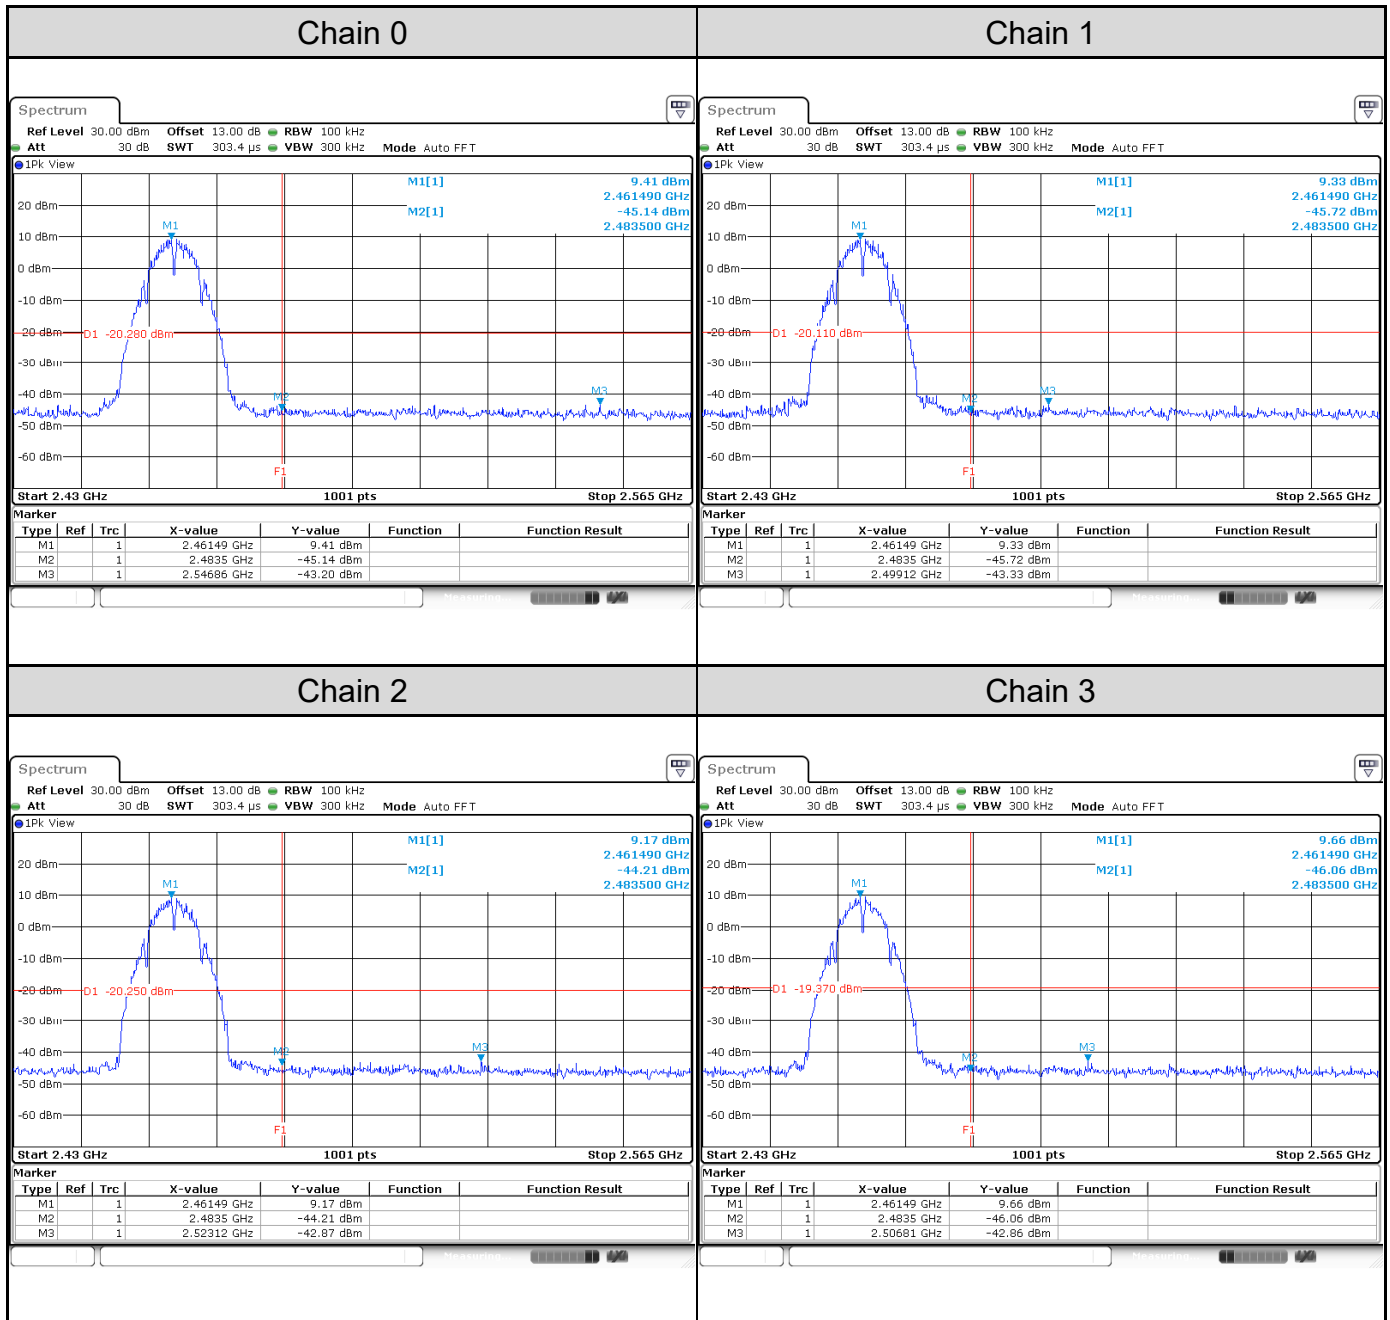

Channel 9

Test Result of Conducted Spurious Emissions
802.11b: 4TX
Channel 1

Channel 6

Channel 11

802.11g: 4TX
Channel 1

Channel 6

Channel 11

802.11ax HE20: 4TX
Channel 1

Channel 6

Channel 11

802.11ax HE40: 4TX
Channel 3

Channel 6

Channel 9

Test Result of Conducted Bandedge, Tx Mode
802.11b: 4TX
Channel 1

Channel 11

802.11g: 4TX
Channel 1

Channel 11

802.11ax HE20: 4TX
Channel 1

Channel 11

802.11ax HE40: 4TX

Channel 3

Channel 9
