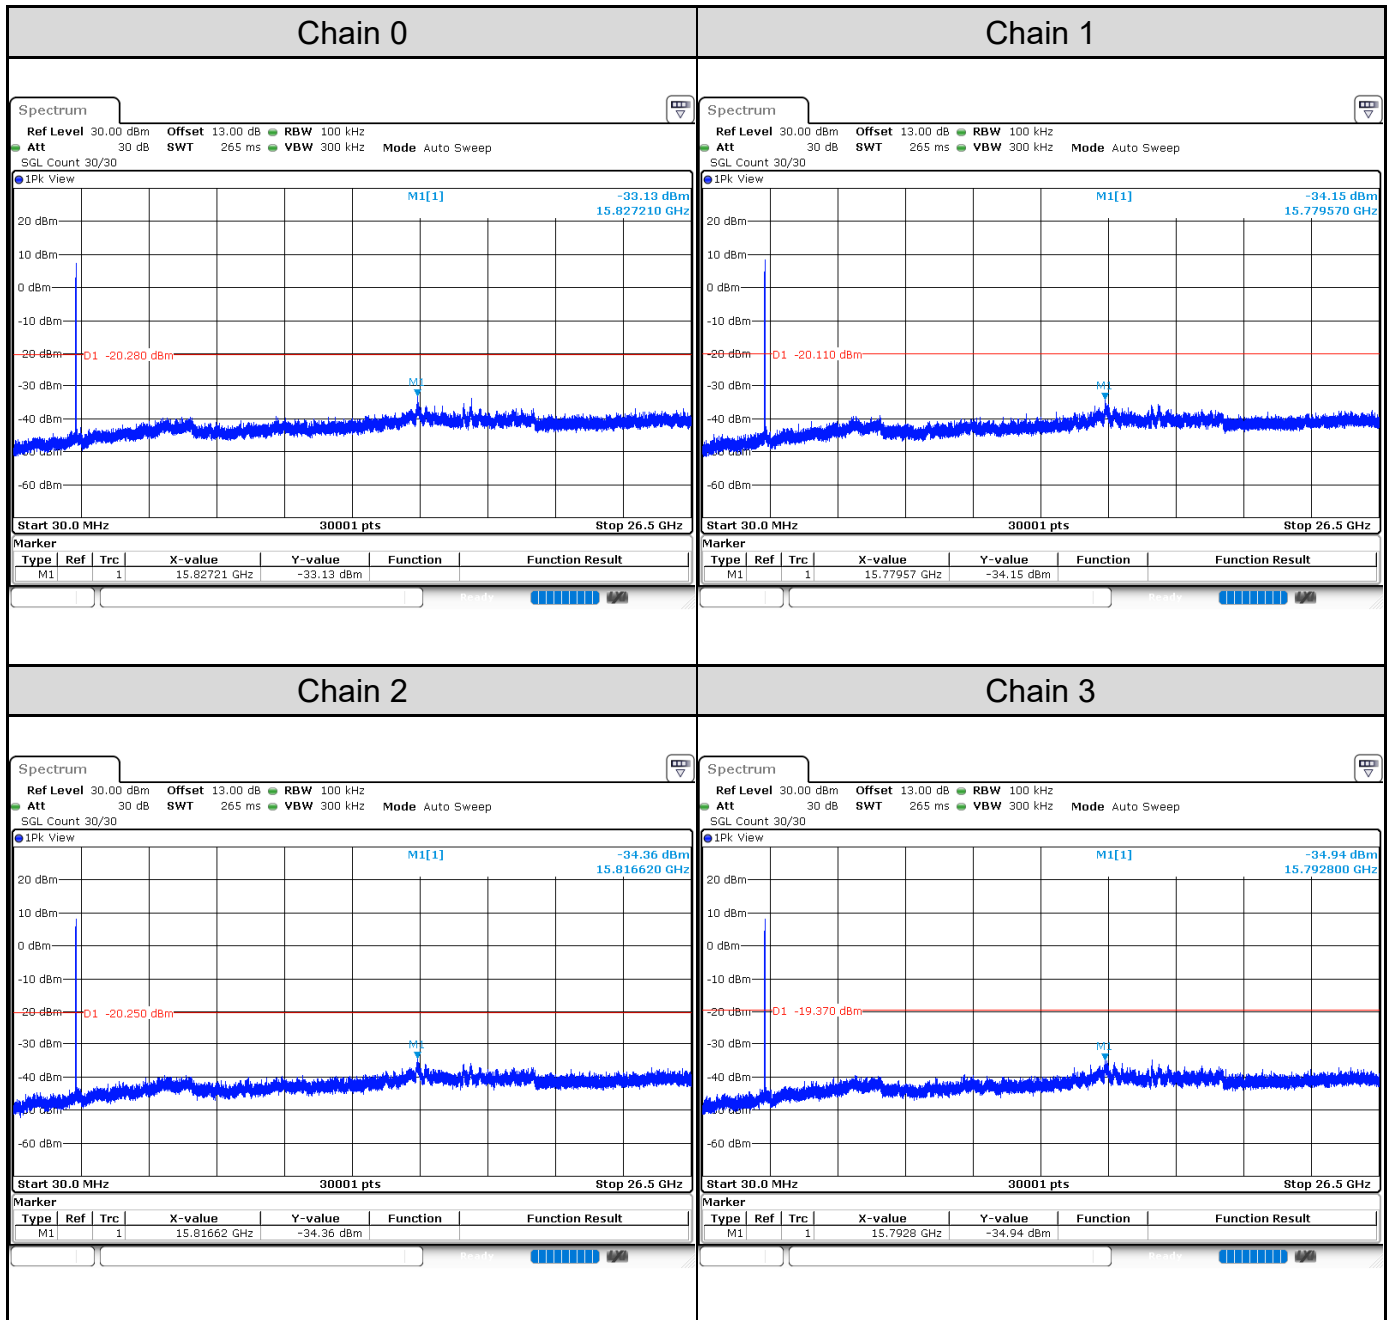

Channel 9

Test Result of Conducted Spurious Emissions
802.11b: 4TX
Channel 1

Channel 6

Channel 11

802.11g: 4TX
Channel 1

Channel 6

Channel 11

802.11ax HE20: 4TX
Channel 1

Channel 6

Channel 11

802.11ax HE40: 4TX
Channel 3

Channel 6

Channel 9

Test Result of Conducted Bandedge, Tx Mode
802.11b: 4TX
Channel 1

Channel 11

802.11g: 4TX
Channel 1

Channel 11

802.11ax HE20: 4TX
Channel 1

Channel 11

802.11ax HE40: 4TX

Channel 3

Channel 9
