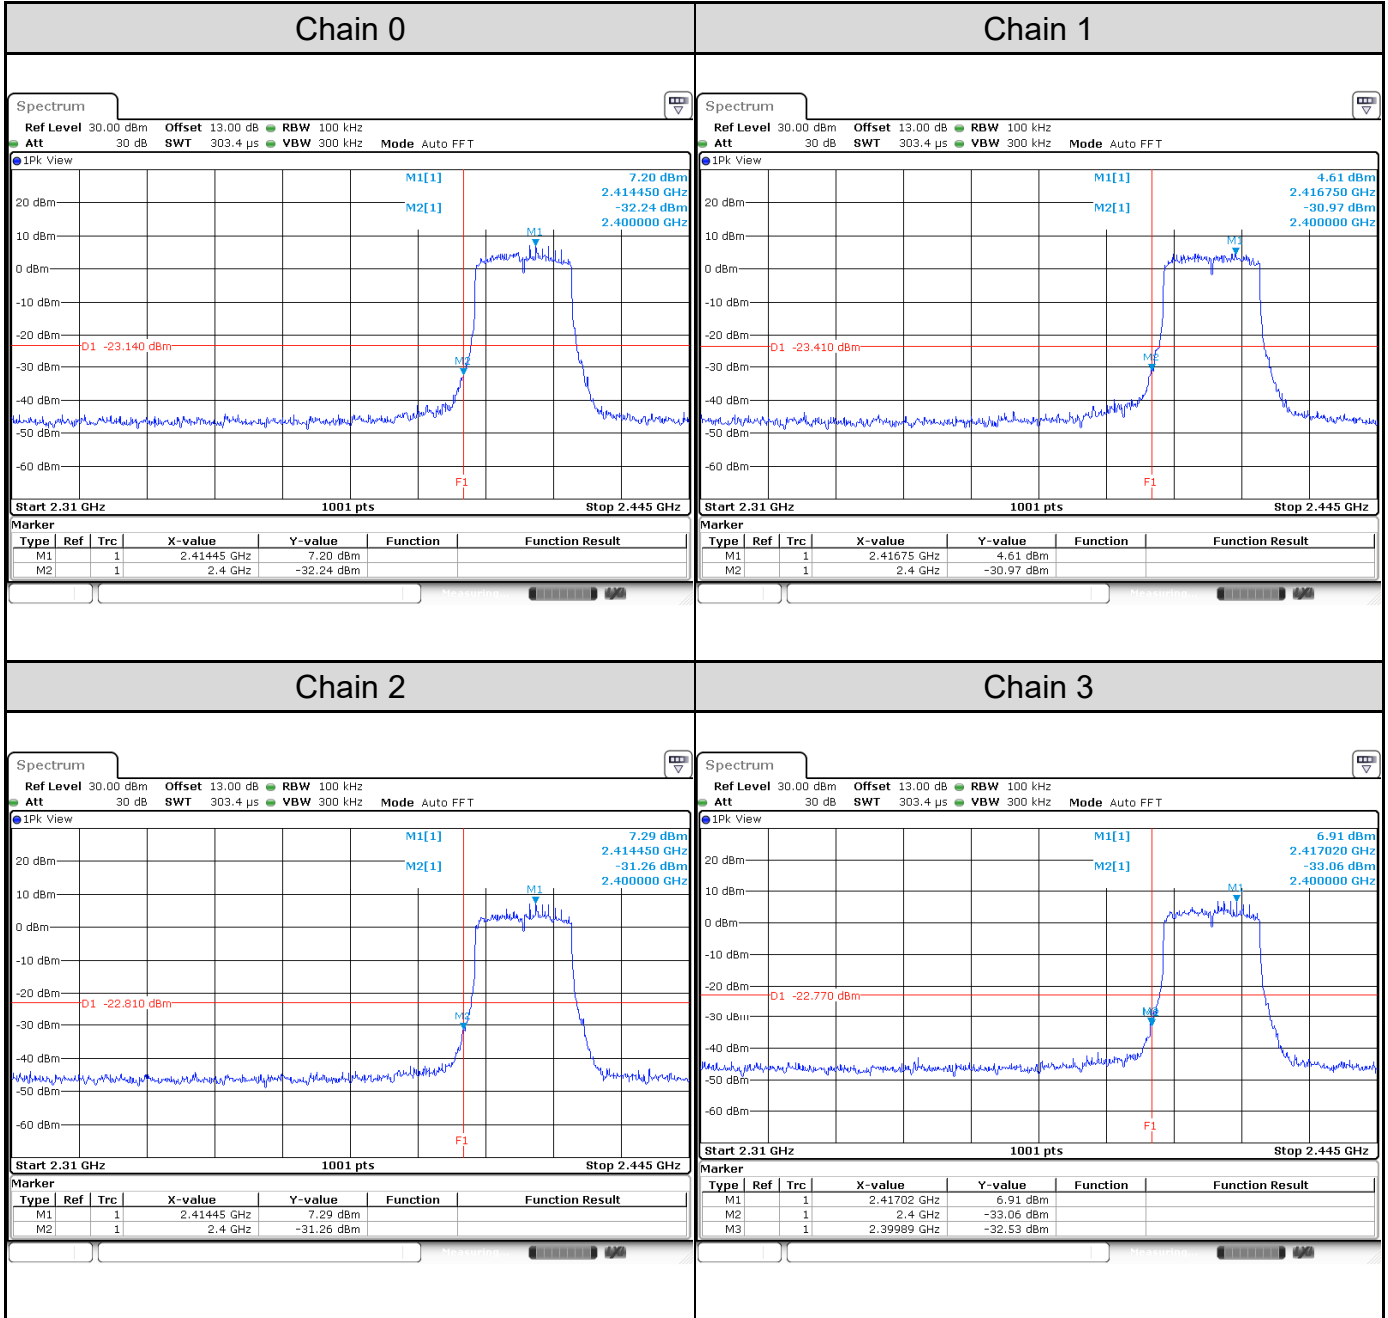

Channel 9

Test Result of Conducted Spurious Emissions
802.11b: 4TX
Channel 1

Channel 6

Channel 11

802.11g: 4TX
Channel 1

Channel 6

Channel 11

802.11ax HE20: 4TX
Channel 1

Channel 6

Channel 11

802.11ax HE40: 4TX
Channel 3

Channel 6

Channel 9

Test Result of Conducted Bandedge, Tx Mode
802.11b: 4TX
Channel 1

Channel 11

802.11g: 4TX
Channel 1

Channel 11

802.11ax HE20: 4TX
Channel 1

Channel 11

802.11ax HE40: 4TX

Channel 3

Channel 9
