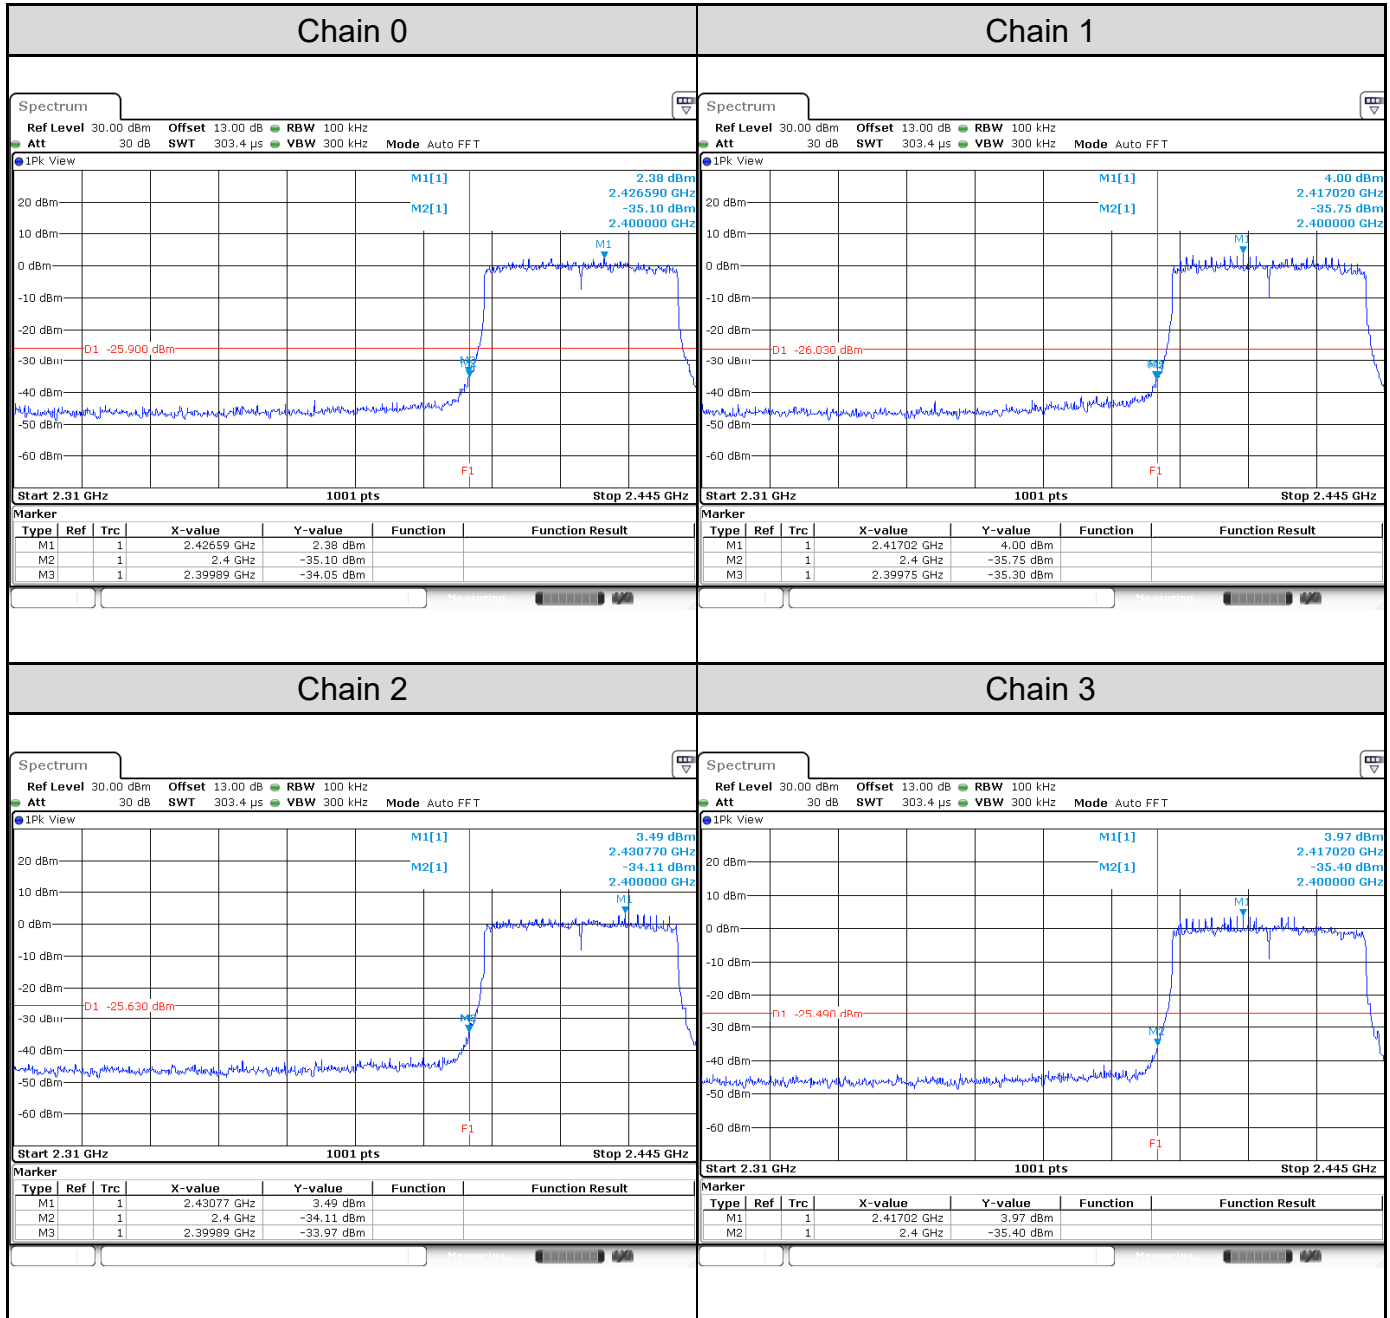

Channel 9

Test Result of Conducted Spurious Emissions
802.11b: 4TX
Channel 1

Channel 6

Channel 11

802.11g: 4TX
Channel 1

Channel 6

Channel 11

802.11ax HE20: 4TX
Channel 1

Channel 6

Channel 11

802.11ax HE40: 4TX
Channel 3

Channel 6

Channel 9

Test Result of Conducted Bandedge, Tx Mode
802.11b: 4TX
Channel 1

Channel 11

802.11g: 4TX
Channel 1

Channel 11

802.11ax HE20: 4TX
Channel 1

Channel 11

802.11ax HE40: 4TX

Channel 3

Channel 9
