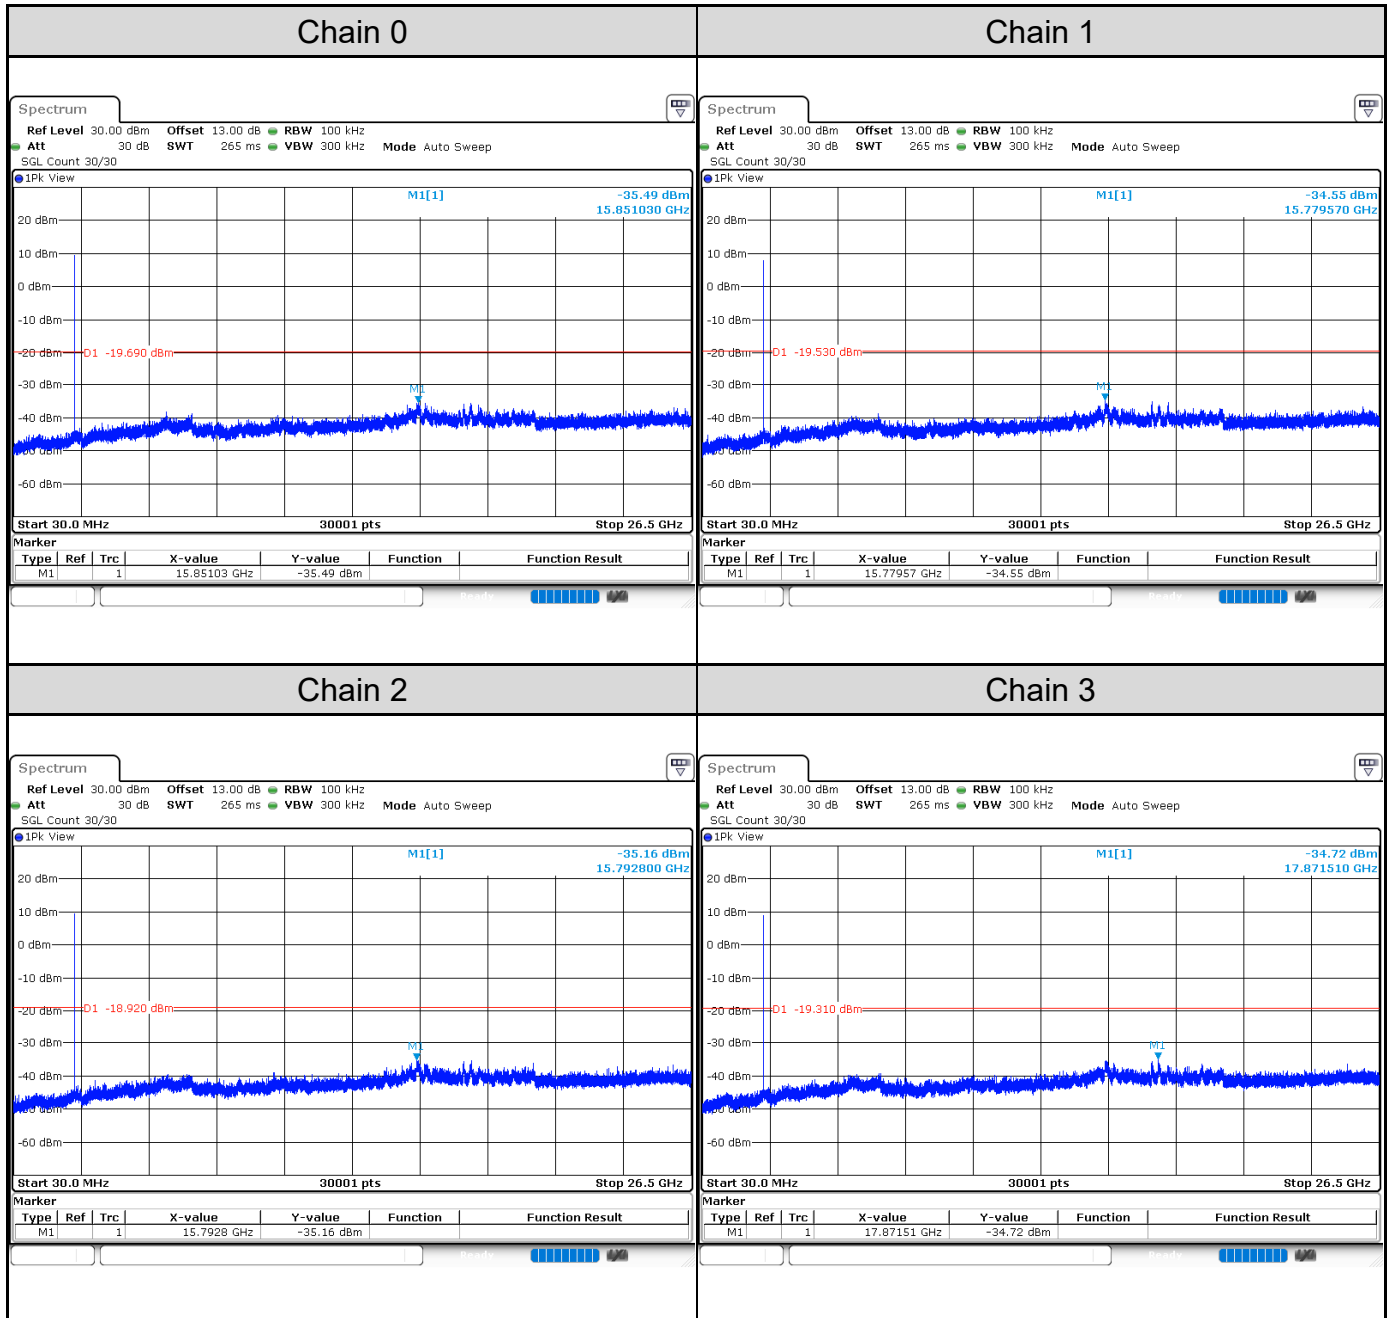

Channel 9

Test Result of Conducted Spurious Emissions
802.11b: 4TX
Channel 1

Channel 6

Channel 11

802.11g: 4TX
Channel 1

Channel 6

Channel 11

802.11ax HE20: 4TX
Channel 1

Channel 6

Channel 11

802.11ax HE40: 4TX
Channel 3

Channel 6

Channel 9

Test Result of Conducted Bandedge, Tx Mode
802.11b: 4TX
Channel 1

Channel 11

802.11g: 4TX
Channel 1

Channel 11

802.11ax HE20: 4TX
Channel 1

Channel 11

802.11ax HE40: 4TX

Channel 3

Channel 9
