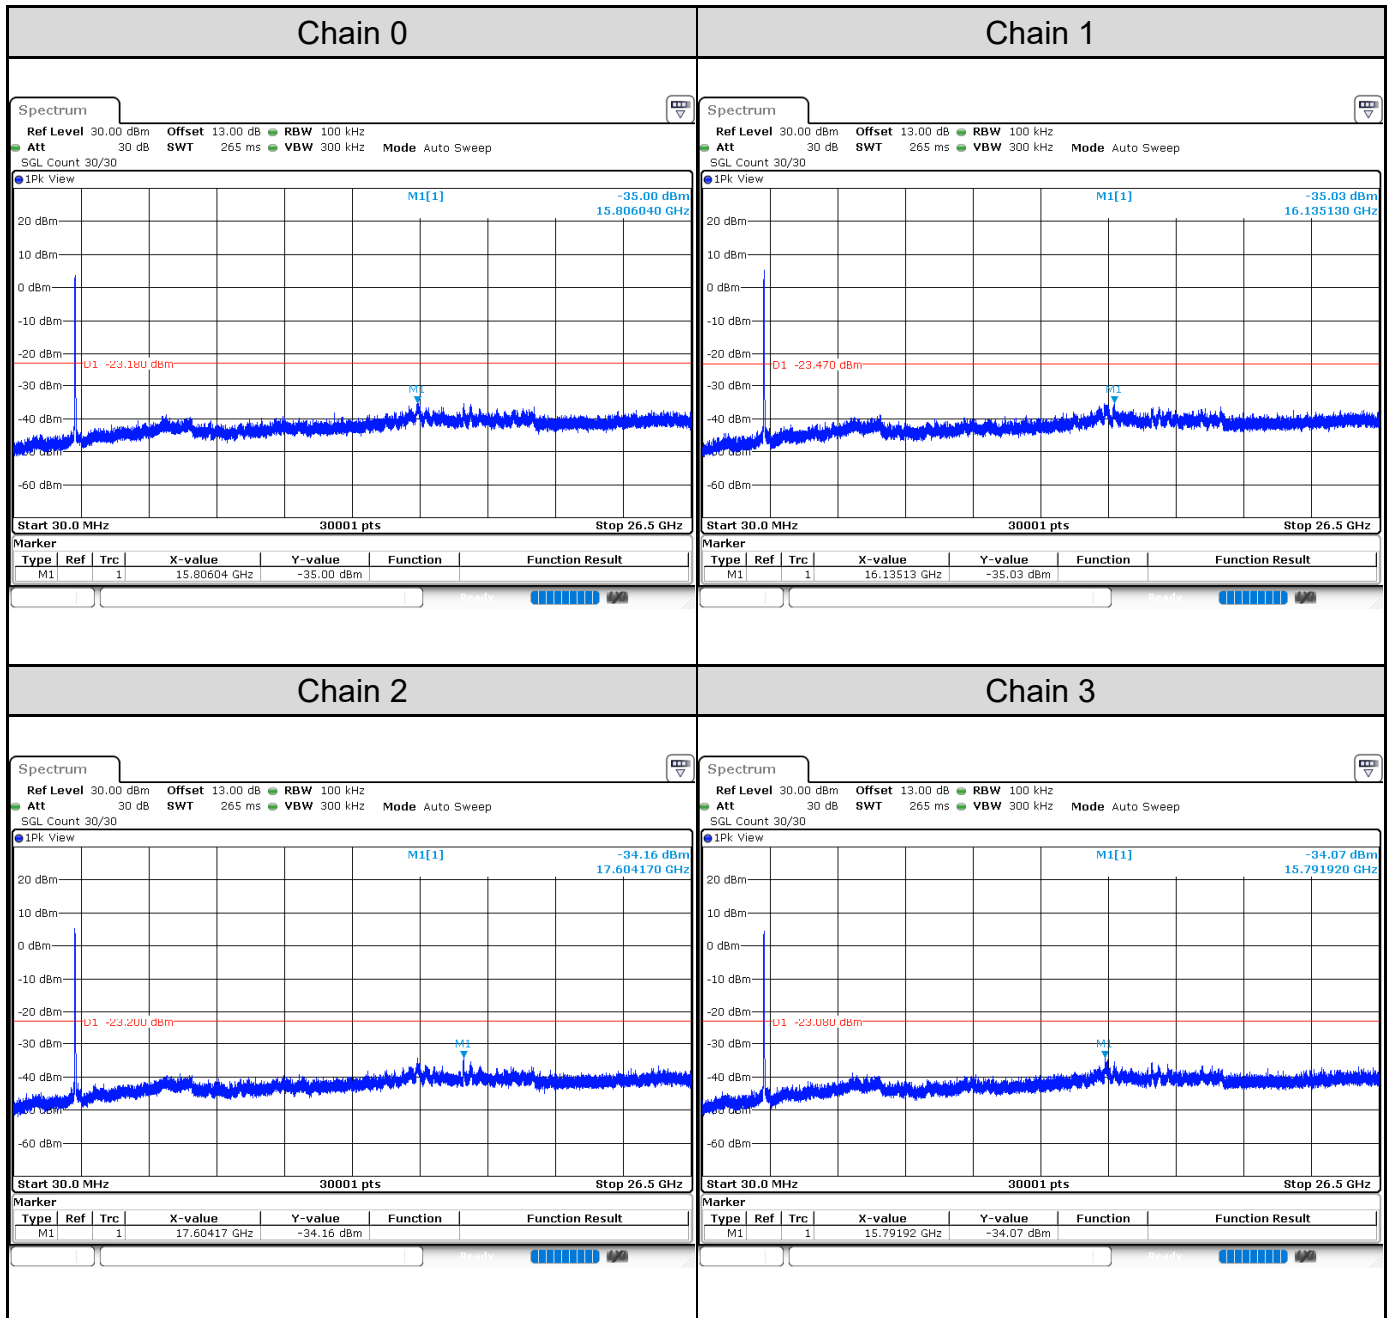

Channel 9

Test Result of Conducted Spurious Emissions
802.11b: 4TX
Channel 1

Channel 6

Channel 11

802.11g: 4TX
Channel 1

Channel 6

Channel 11

802.11ax HE20: 4TX
Channel 1

Channel 6

Channel 11

802.11ax HE40: 4TX
Channel 3

Channel 6

Channel 9

Test Result of Conducted Bandedge, Tx Mode
802.11b: 4TX
Channel 1

Channel 11

802.11g: 4TX
Channel 1

Channel 11

802.11ax HE20: 4TX
Channel 1

Channel 11

802.11ax HE40: 4TX

Channel 3

Channel 9
