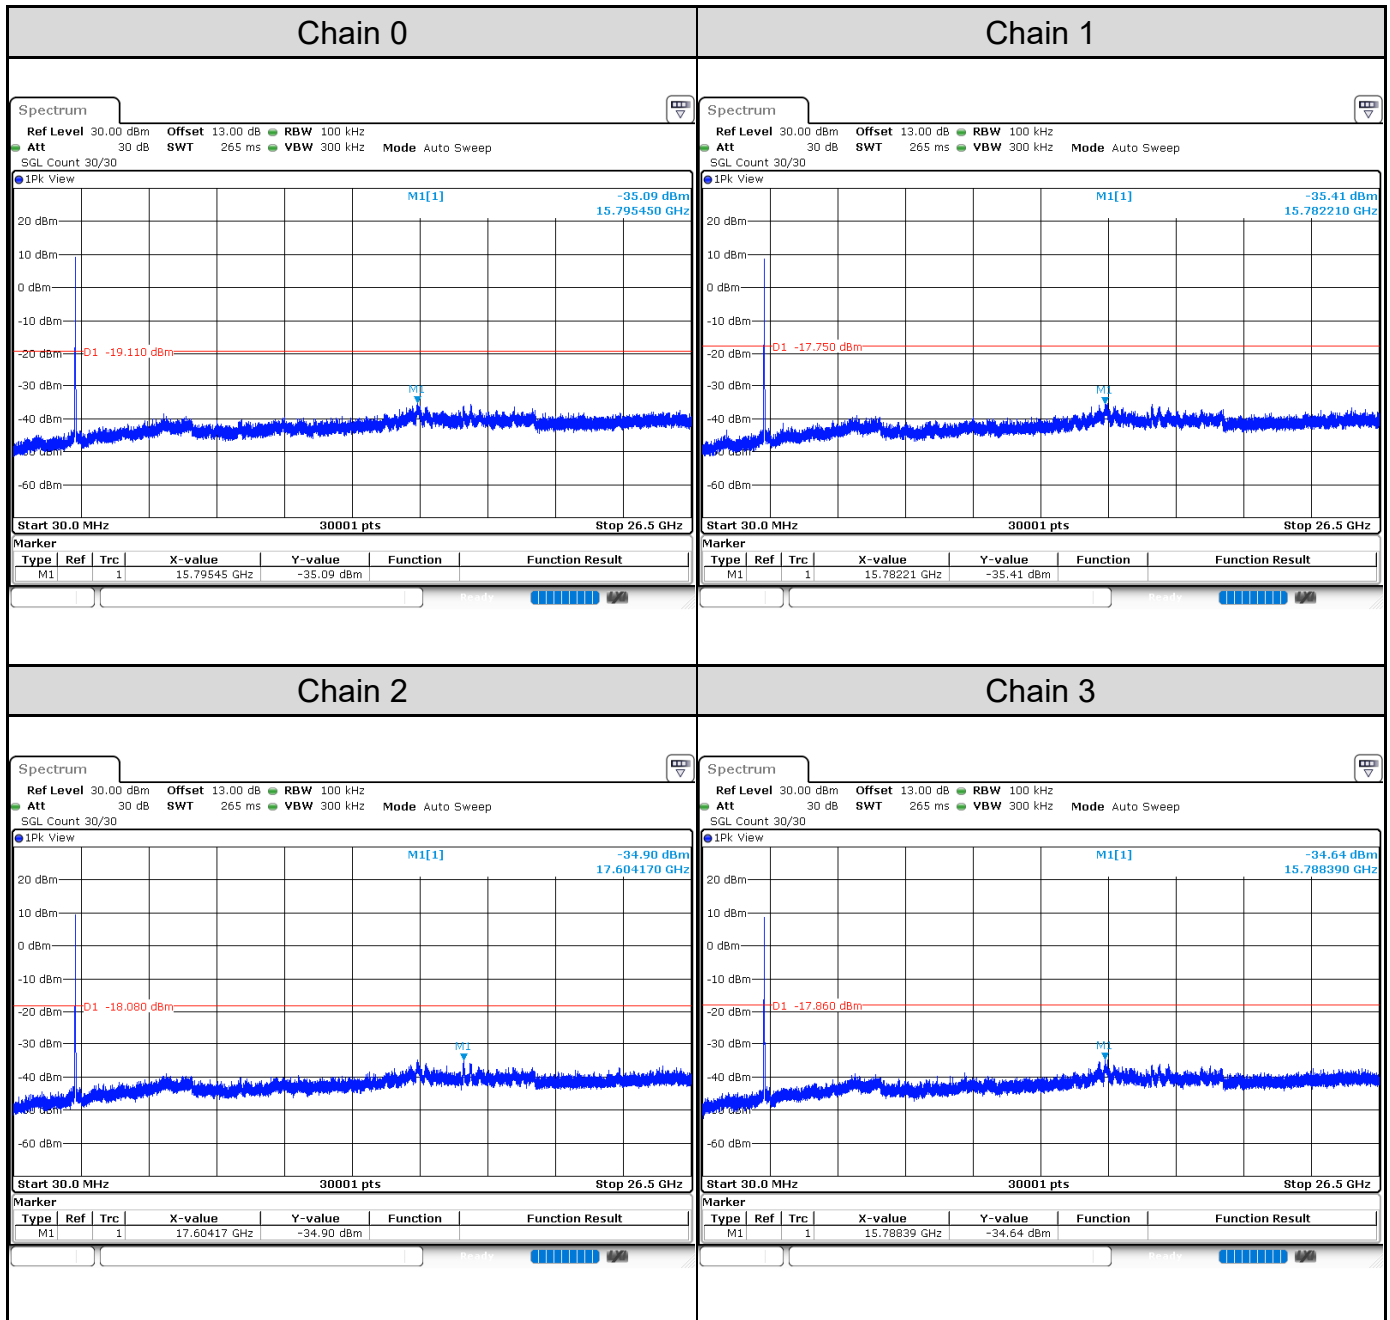

Channel 9

Test Result of Conducted Spurious Emissions
802.11b: 4TX
Channel 1

Channel 6

Channel 11

802.11g: 4TX
Channel 1

Channel 6

Channel 11

802.11ax HE20: 4TX
Channel 1

Channel 6

Channel 11

802.11ax HE40: 4TX
Channel 3

Channel 6

Channel 9

Test Result of Conducted Bandedge, Tx Mode
802.11b: 4TX
Channel 1

Channel 11

802.11g: 4TX
Channel 1

Channel 11

802.11ax HE20: 4TX
Channel 1

Channel 11

802.11ax HE40: 4TX

Channel 3

Channel 9
