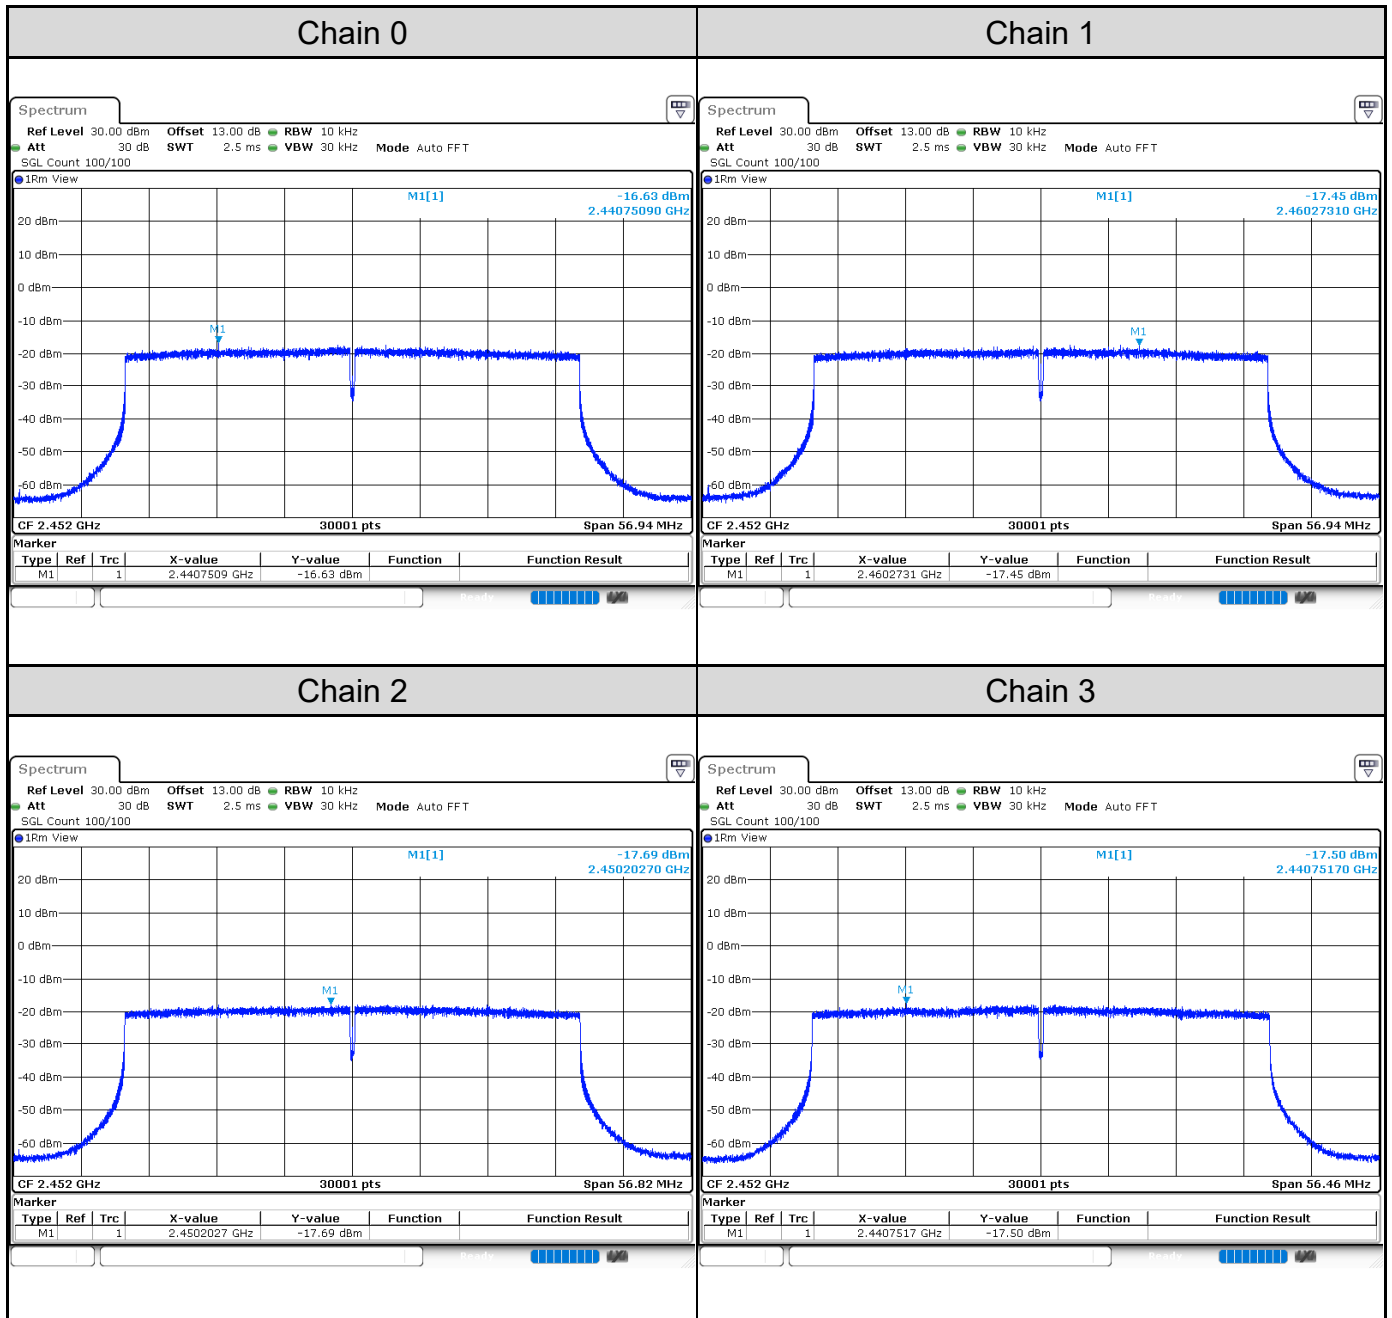

Channel 9

Test Result of Conducted Spurious Emissions
802.11b: 4TX
Channel 1

Channel 6

Channel 11

802.11g: 4TX
Channel 1

Channel 6

Channel 11

802.11ax HE20: 4TX
Channel 1

Channel 6

Channel 11

802.11ax HE40: 4TX
Channel 3

Channel 6

Channel 9

Test Result of Conducted Bandedge, Tx Mode
802.11b: 4TX
Channel 1

Channel 11

802.11g: 4TX
Channel 1