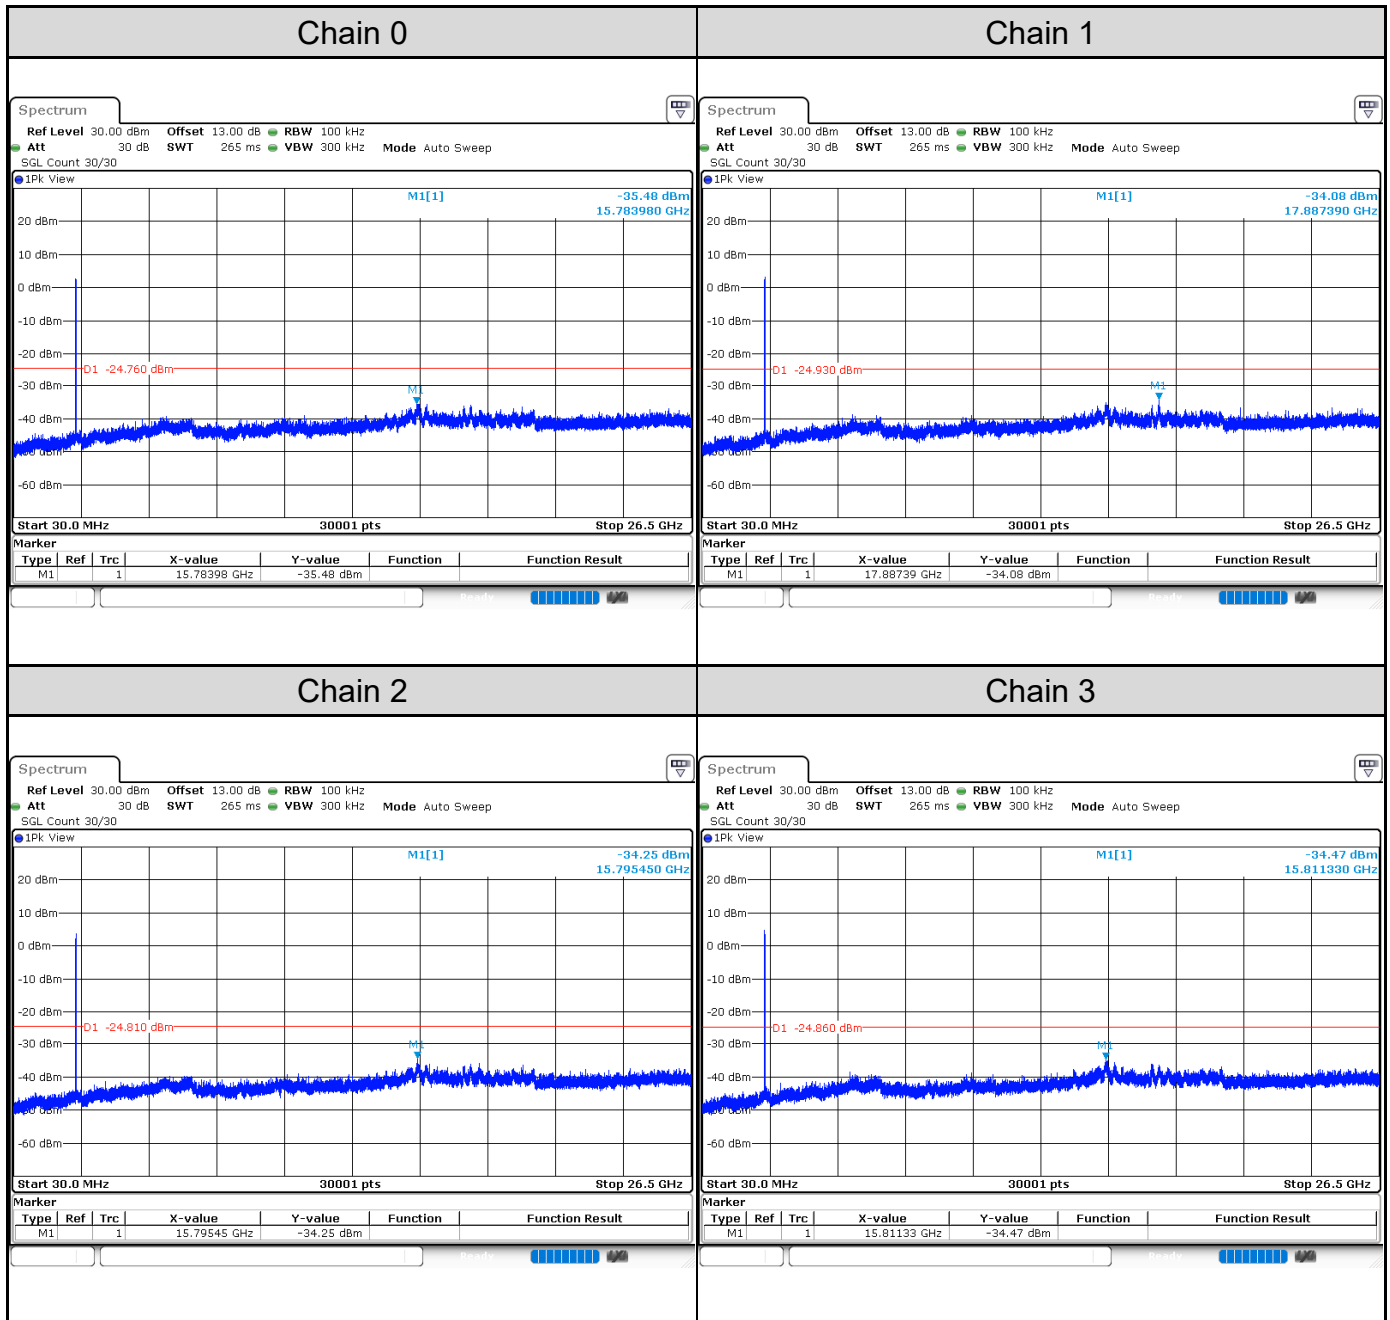

Channel 9

Test Result of Conducted Spurious Emissions
802.11b: 4TX
Channel 1

Channel 6

Channel 11

802.11g: 4TX
Channel 1

Channel 6

Channel 11

802.11ax HE20: 4TX
Channel 1

Channel 6

Channel 11

802.11ax HE40: 4TX
Channel 3

Channel 6

Channel 9

Test Result of Conducted Bandedge, Tx Mode
802.11b: 4TX
Channel 1

Channel 11

802.11g: 4TX
Channel 1

Channel 11

802.11ax HE20: 4TX
Channel 1

Channel 11

802.11ax HE40: 4TX

Channel 3

Channel 9
