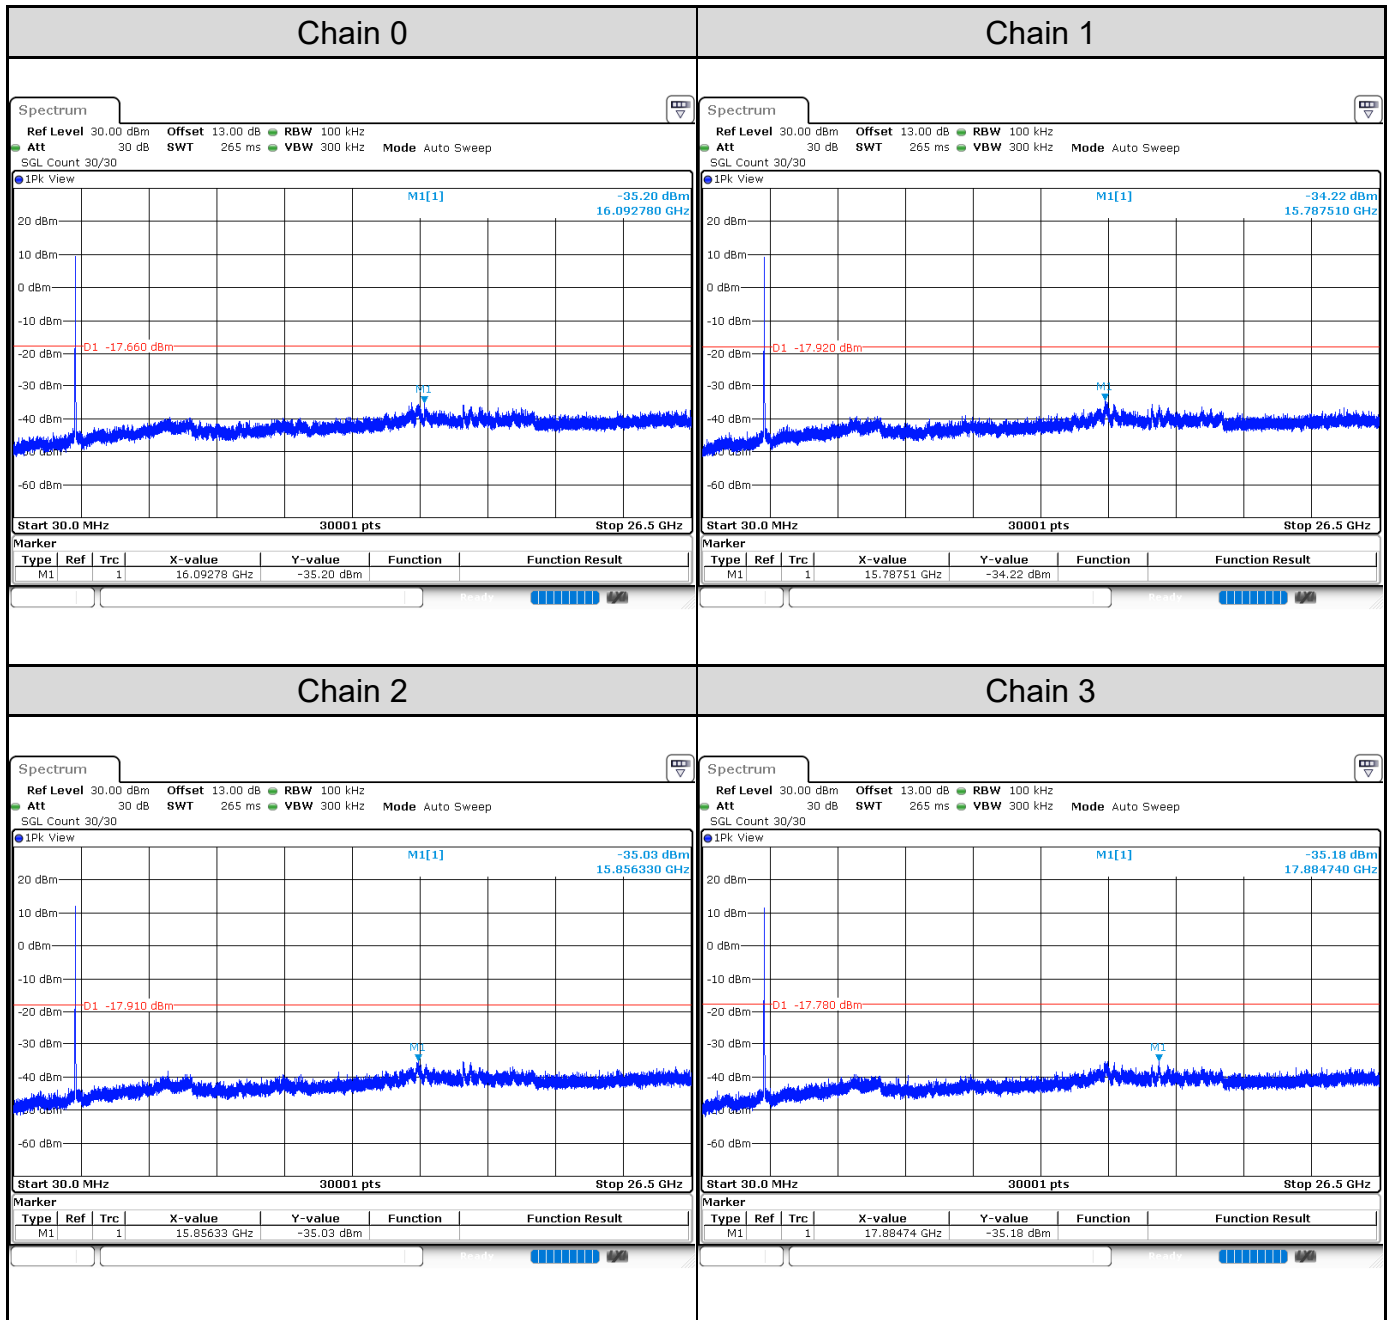

Channel 9

Test Result of Conducted Spurious Emissions
802.11b: 4TX
Channel 1

Channel 6

Channel 11

802.11g: 4TX
Channel 1

Channel 6

Channel 11

802.11ax HE20: 4TX
Channel 1

Channel 6

Channel 11

802.11ax HE40: 4TX
Channel 3

Channel 6

Channel 9

Test Result of Conducted Bandedge, Tx Mode
802.11b: 4TX
Channel 1

Channel 11

802.11g: 4TX
Channel 1

Channel 11

802.11ax HE20: 4TX
Channel 1

Channel 11

802.11ax HE40: 4TX

Channel 3

Channel 9
