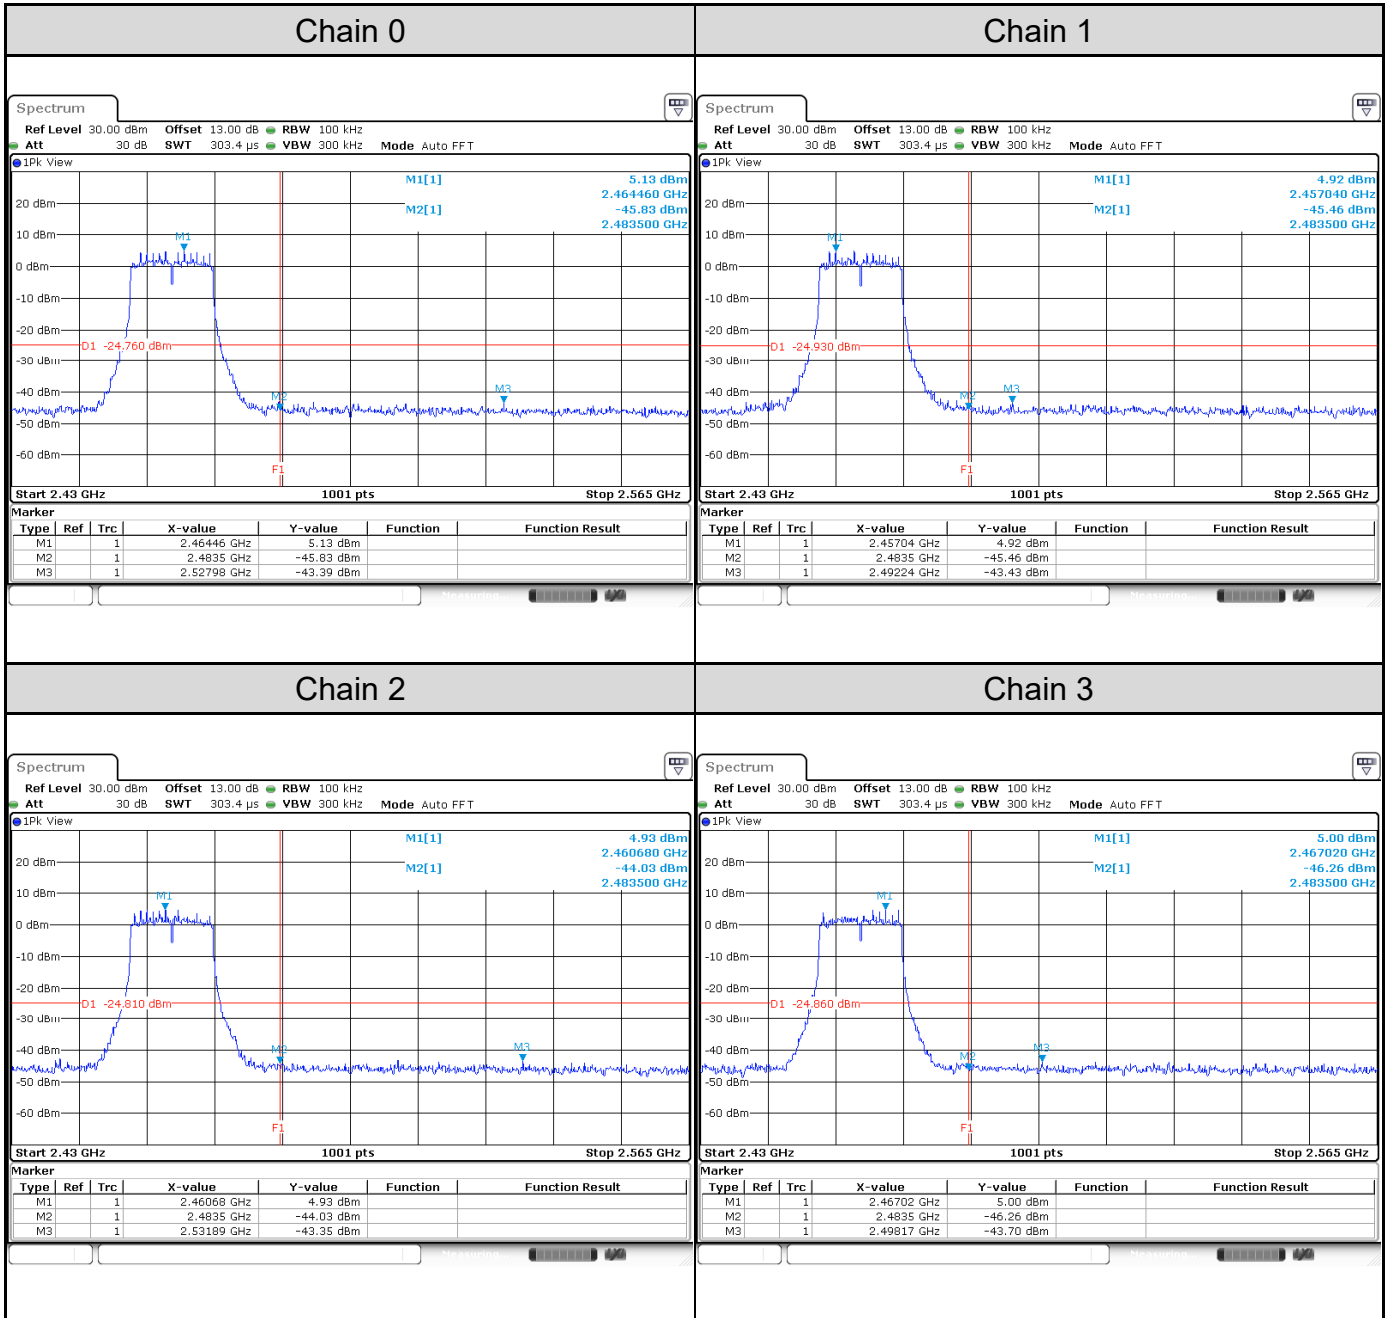

Channel 9

Test Result of Conducted Spurious Emissions
802.11b: 4TX
Channel 1

Channel 6

Channel 11

802.11g: 4TX
Channel 1

Channel 6

Channel 11

802.11ax HE20: 4TX
Channel 1

Channel 6

Channel 11

802.11ax HE40: 4TX
Channel 3

Channel 6

Channel 9

Test Result of Conducted Bandedge, Tx Mode
802.11b: 4TX
Channel 1

Channel 11

802.11g: 4TX
Channel 1

Channel 11

802.11ax HE20: 4TX
Channel 1

Channel 11

802.11ax HE40: 4TX

Channel 3

Channel 9
