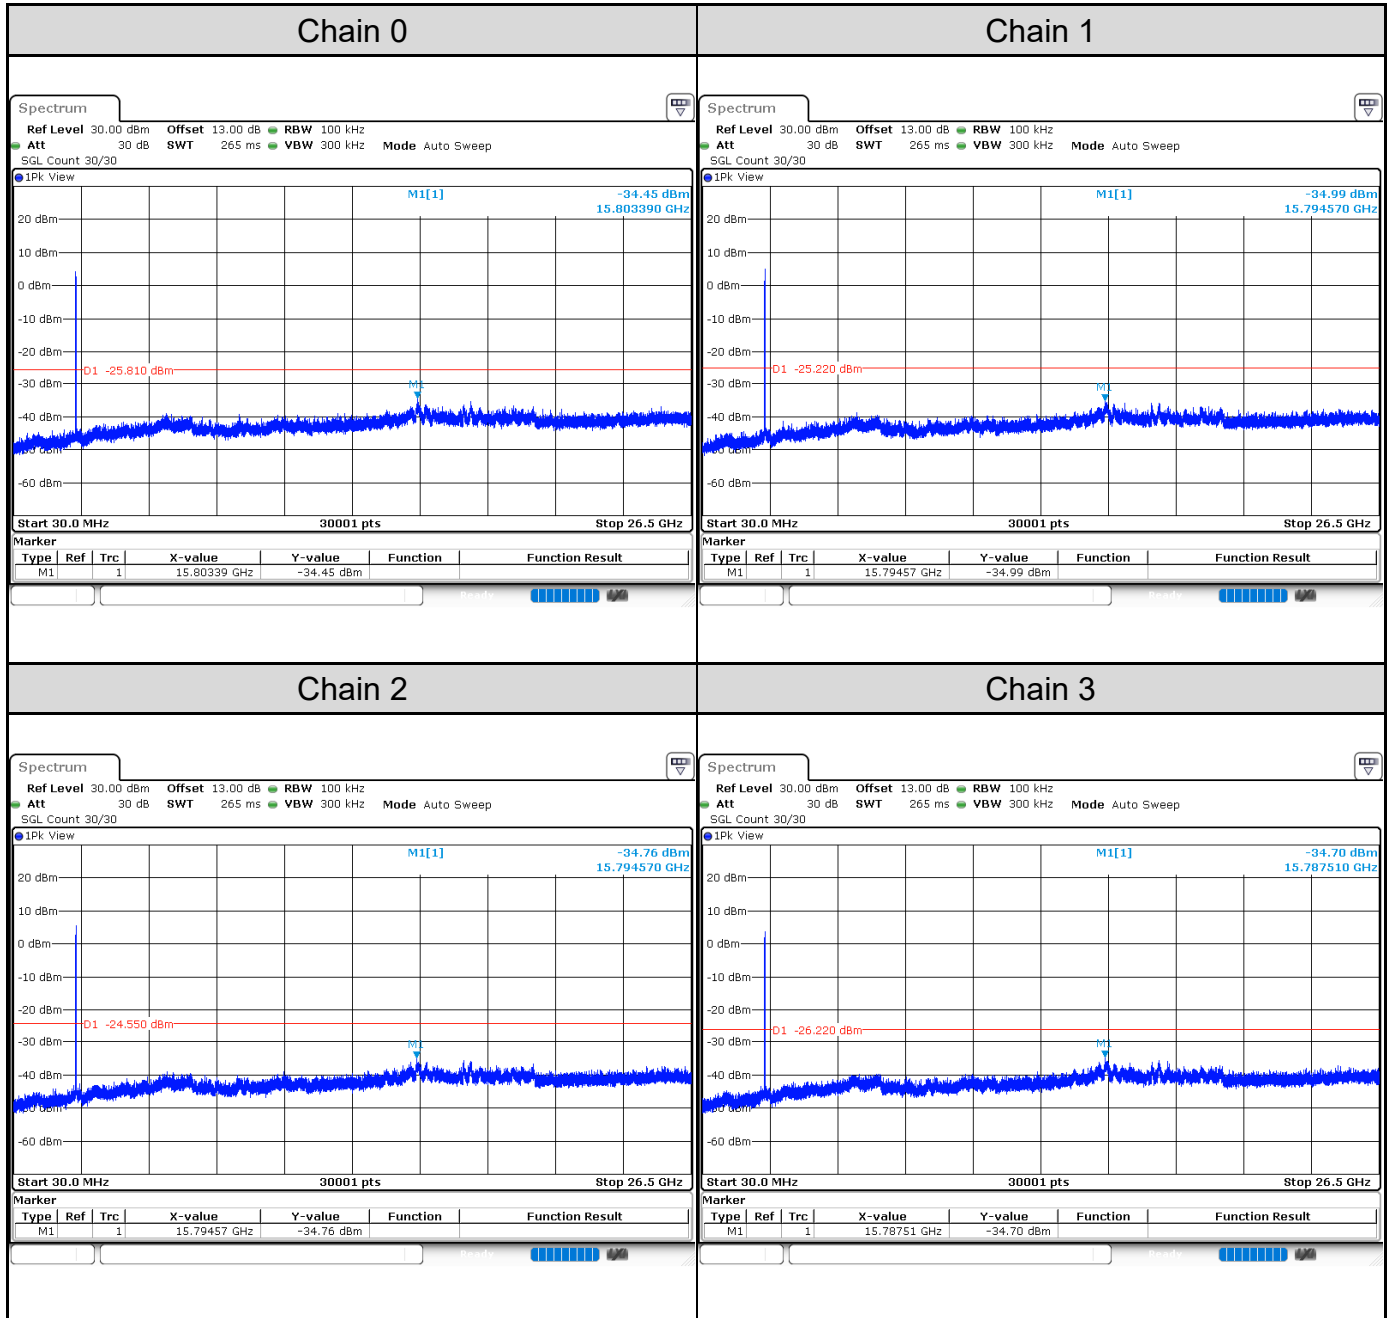

Channel 9

Test Result of Conducted Spurious Emissions
802.11b: 4TX
Channel 1

Channel 6

Channel 11

802.11g: 4TX
Channel 1

Channel 6

Channel 11

802.11ax HE20: 4TX
Channel 1

Channel 6

Channel 11

802.11ax HE40: 4TX
Channel 3

Channel 6

Channel 9

Test Result of Conducted Bandedge, Tx Mode
802.11b: 4TX
Channel 1

Channel 11

802.11g: 4TX
Channel 1

Channel 11

802.11ax HE20: 4TX
Channel 1

Channel 11

802.11ax HE40: 4TX

Channel 3

Channel 9
