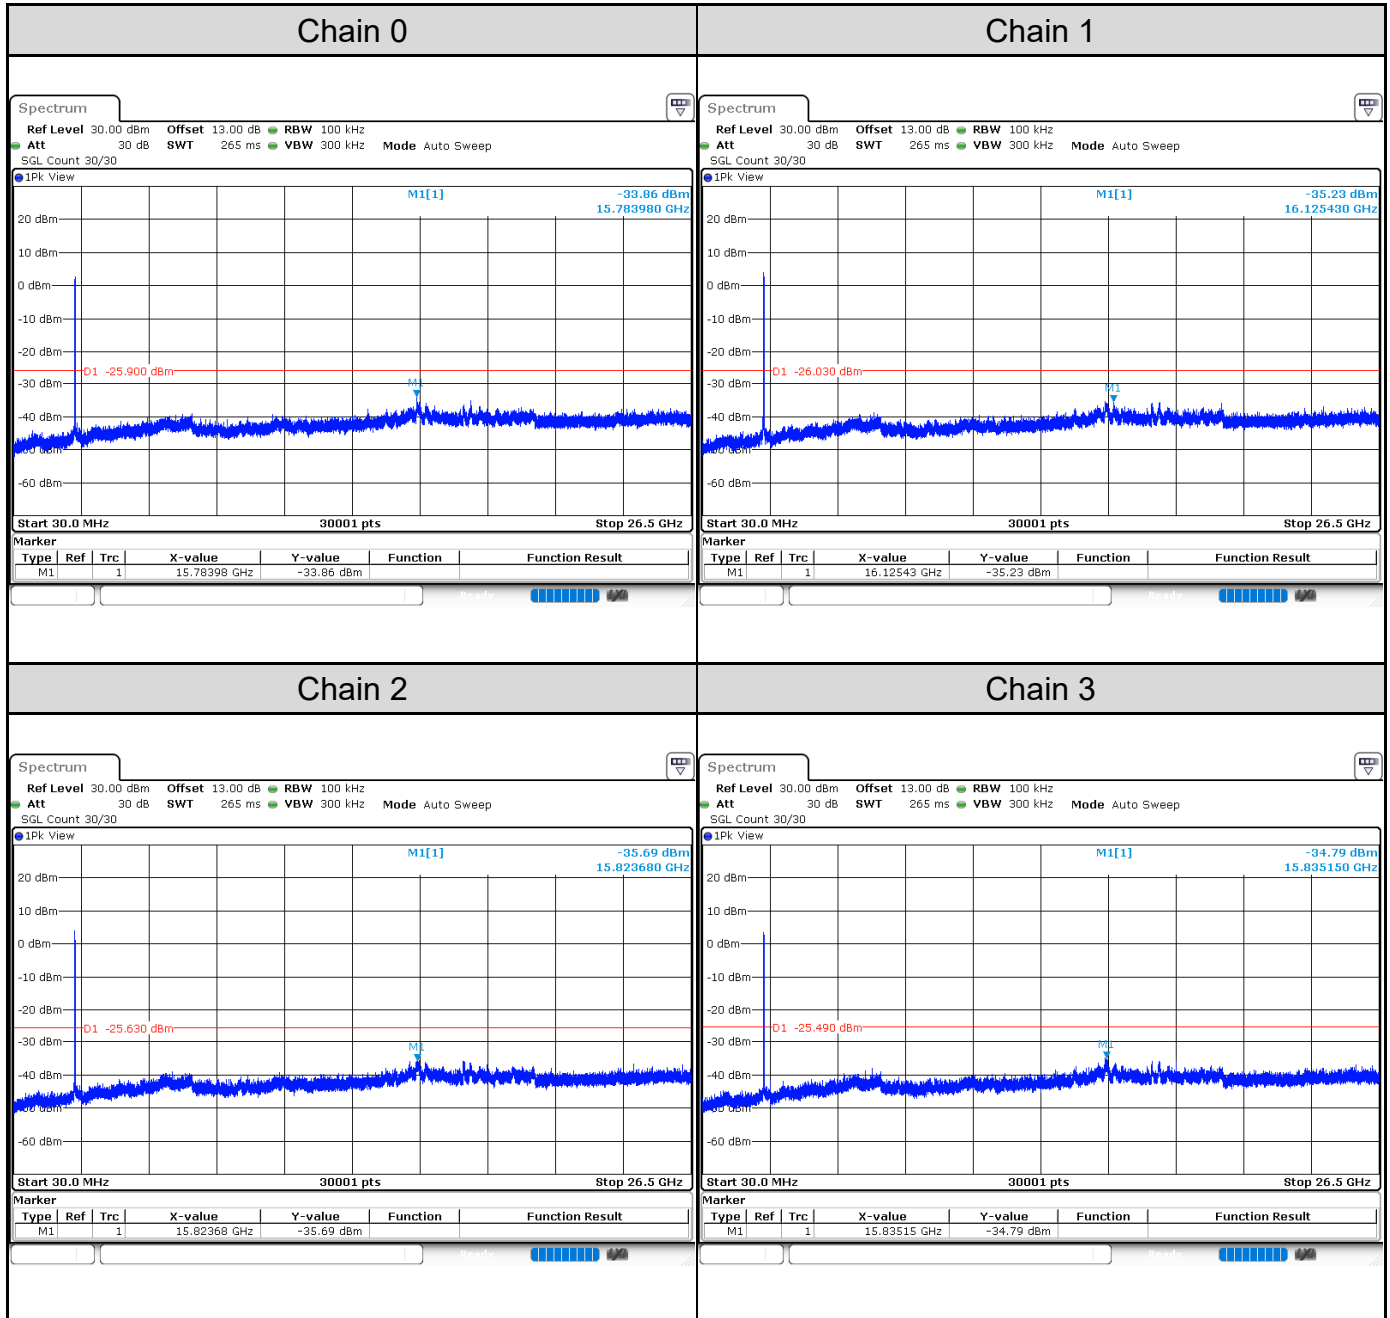

Channel 9

Test Result of Conducted Spurious Emissions
802.11b: 4TX
Channel 1

Channel 6

Channel 11

802.11g: 4TX
Channel 1

Channel 6

Channel 11

802.11ax HE20: 4TX
Channel 1

Channel 6

Channel 11

802.11ax HE40: 4TX
Channel 3

Channel 6

Channel 9

Test Result of Conducted Bandedge, Tx Mode
802.11b: 4TX
Channel 1

Channel 11

802.11g: 4TX
Channel 1

Channel 11

802.11ax HE20: 4TX
Channel 1

Channel 11

802.11ax HE40: 4TX

Channel 3

Channel 9
