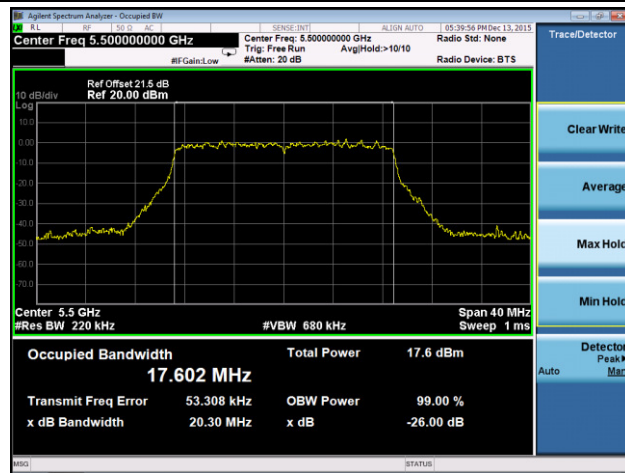

Channel 100 (5500MHz)