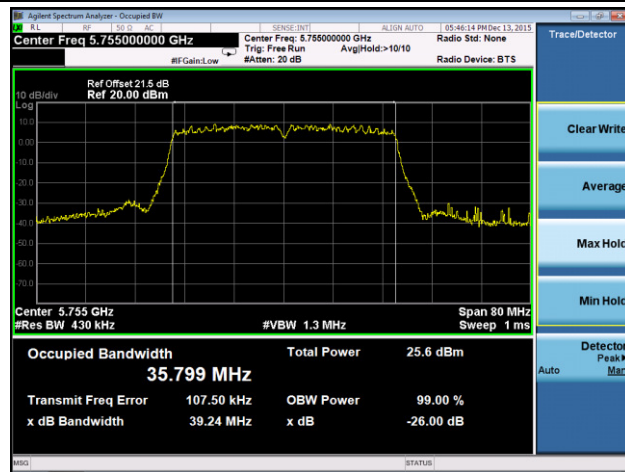

Channel 151 (5755MHz)