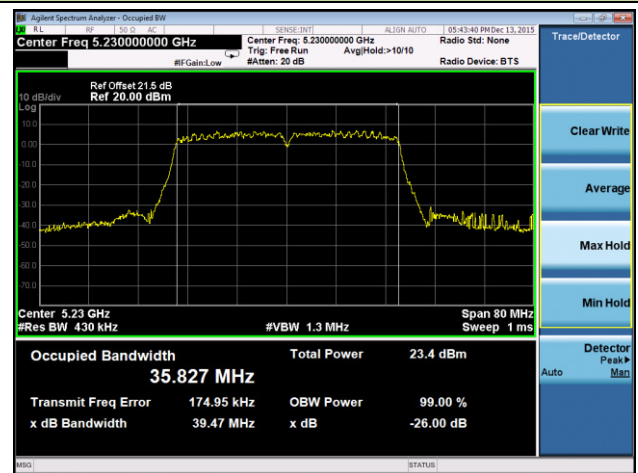

Channel 46 (5230MHz)