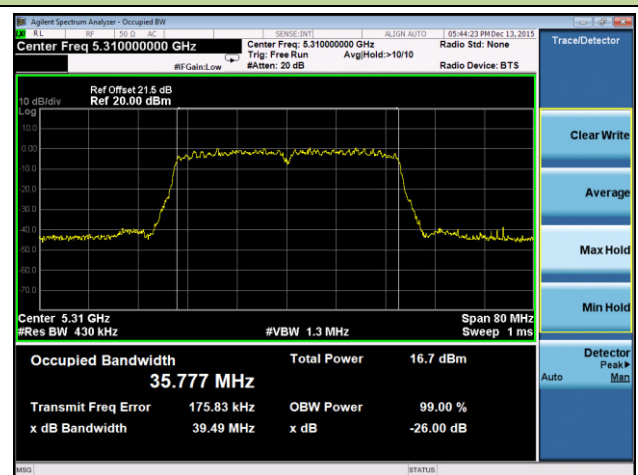

Channel 62 (5310MHz)