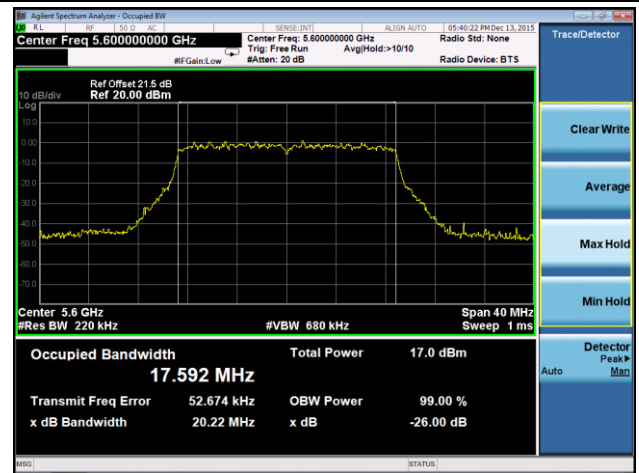

Channel 120 (5600MHz)