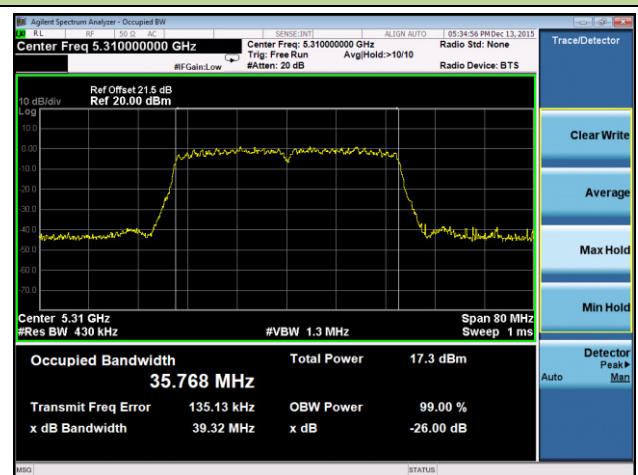

Channel 62 (5310MHz)