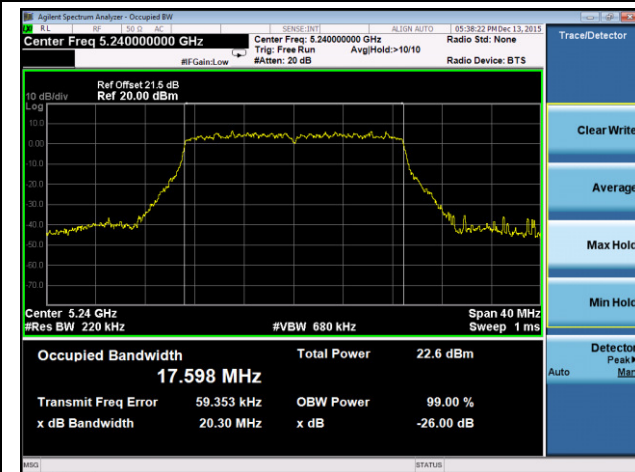

Channel 134 (5670MHz)

Channel 151 (5755 MHz)

Channel 159 (5795 MHz)

802.11ac-VHT20 26dB Bandwidth & 99% Bandwidth - Ant 3 / Ant 0 + 1 + 2 + 3
Channel 36 (5180MHz)

Channel 44 (5220MHz)

Channel 48 (5240MHz)

Channel 52 (5260MHz)