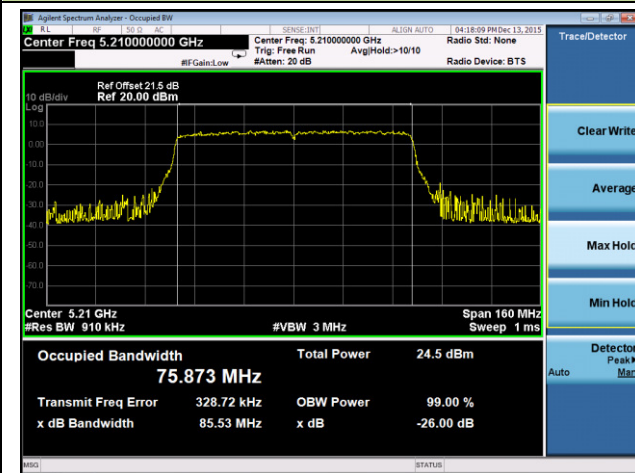

802.11ac-VHT80 26dB Bandwidth & 99% Bandwidth - Ant 2 / Ant 0 + 1 + 2 + 3
Channel 42 (5210MHz)

Channel 58 (5290MHz)

Channel 106 (5530MHz)

Channel 122 (5610MHz)

Channel 138 (5690MHz)

Channel 155 (5755MHz)

802.11a 26dB Bandwidth & 99% Bandwidth - Ant 3 / Ant 0 + 1 + 2 + 3