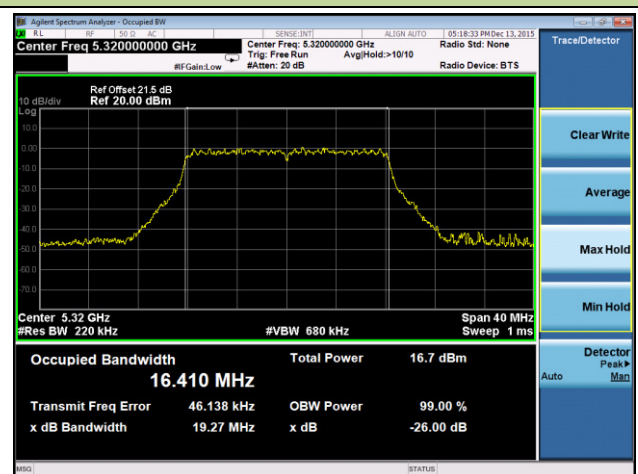

Channel 36 (5180MHz)

Channel 44 (5220MHz)

Channel 48 (5240MHz)

Channel 52 (5260MHz)

Channel 60 (5300MHz)

Channel 64 (5320MHz)

Channel 100 (5500MHz)

Channel 120 (5600MHz)

Channel 140 (5700MHz)

Channel 149 (5745MHz)

Channel 157 (5785MHz)

Channel 165 (5825MHz)

802.11n-HT20 26dB Bandwidth & 99% Bandwidth - Ant 3 / Ant 0 + 1 + 2 + 3
Channel 36 (5180MHz)

Channel 44 (5220MHz)

Channel 48 (5240MHz)