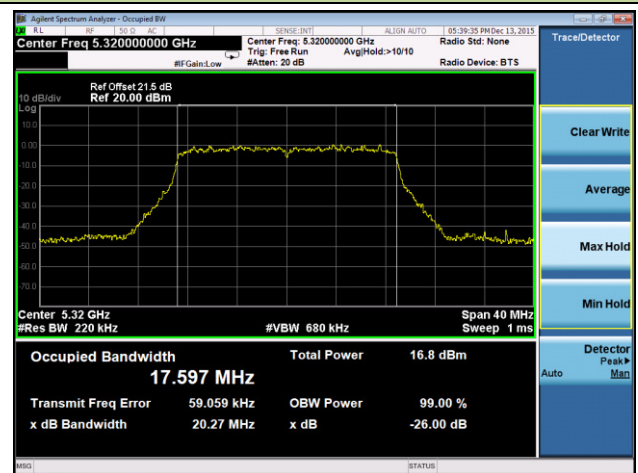

Channel 64 (5320MHz)