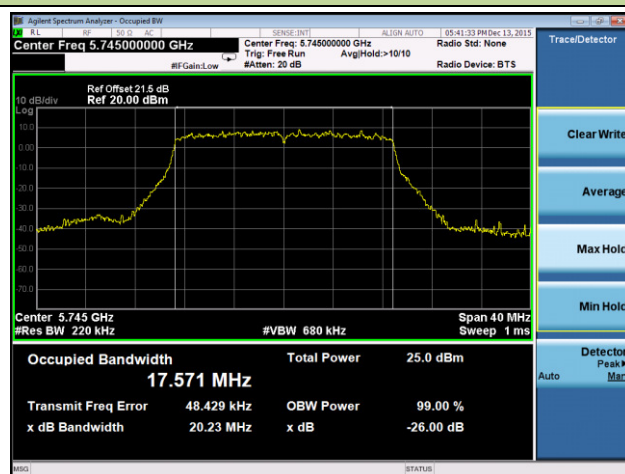

Channel 149 (5745MHz)