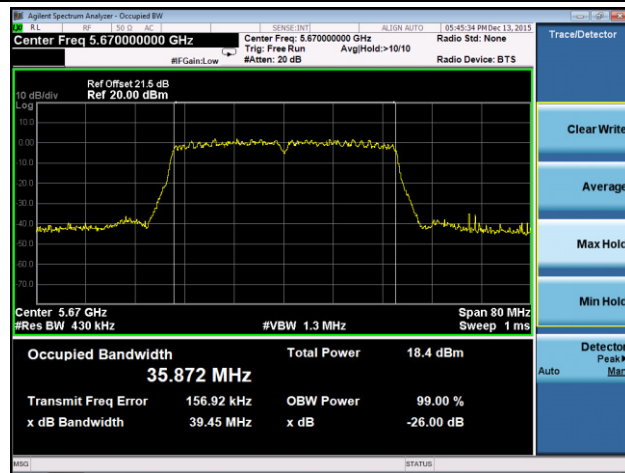

Channel 134 (5670MHz)