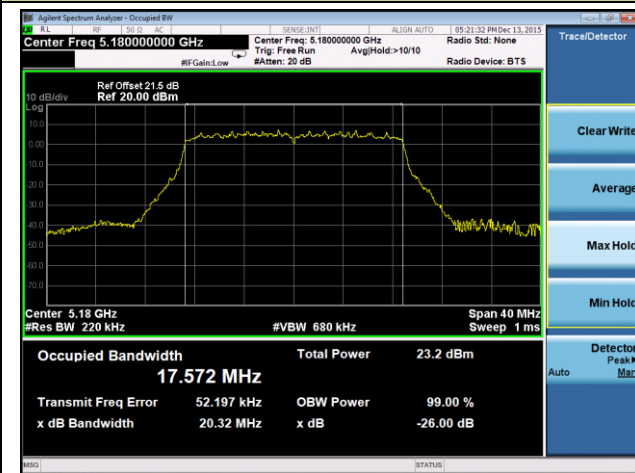

Channel 140 (5700MHz)

Channel 149 (5745MHz)

Channel 157 (5785MHz)

Channel 165 (5825MHz)

802.11n-HT20 26dB Bandwidth & 99% Bandwidth - Ant 3 / Ant 0 + 1 + 2 + 3
Channel 36 (5180MHz)

Channel 44 (5220MHz)

Channel 48 (5240MHz)