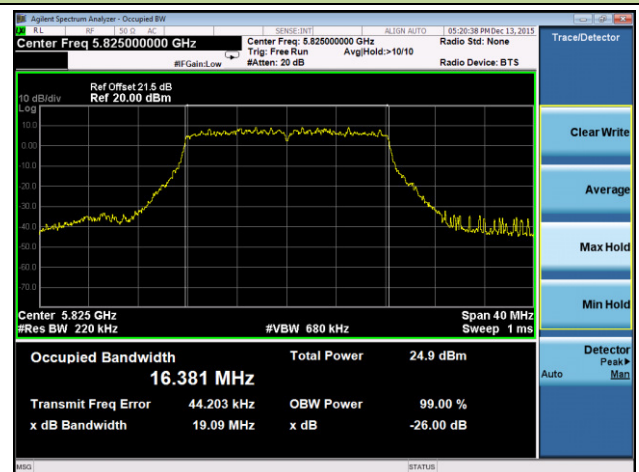

Channel 140 (5700MHz)

Channel 149 (5745MHz)

Channel 157 (5785MHz)

Channel 165 (5825MHz)

802.11n-HT20 26dB Bandwidth & 99% Bandwidth - Ant 3 / Ant 0 + 1 + 2 + 3
Channel 36 (5180MHz)

Channel 44 (5220MHz)

Channel 48 (5240MHz)