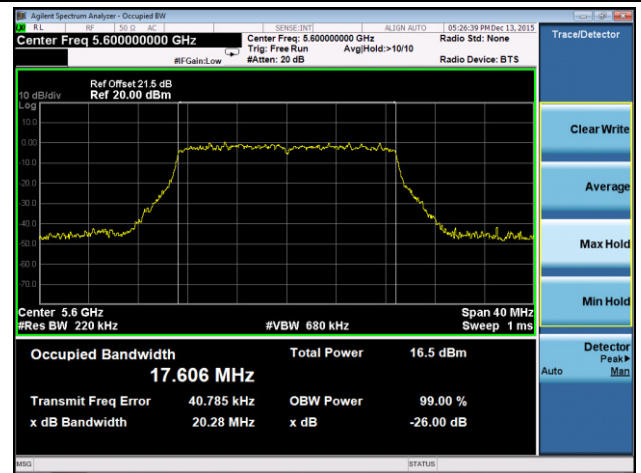

Channel 120 (5600MHz)