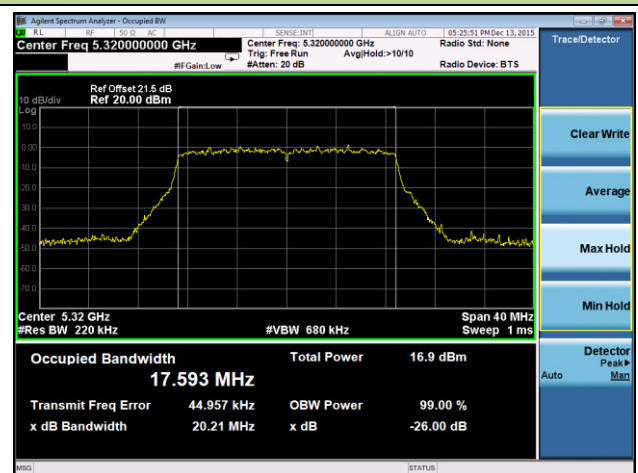

Channel 140 (5700MHz)

Channel 149 (5745MHz)

Channel 157 (5785MHz)

Channel 165 (5825MHz)

802.11n-HT20 26dB Bandwidth & 99% Bandwidth - Ant 3 / Ant 0 + 1 + 2 + 3
Channel 36 (5180MHz)

Channel 44 (5220MHz)

Channel 48 (5240MHz)

Channel 52 (5260MHz)

Channel 60 (5300MHz)

Channel 64 (5320MHz)

Channel 100 (5500MHz)

Channel 120 (5600MHz)

Channel 140 (5700MHz)

Channel 149 (5745MHz)

Channel 157 (5785MHz)