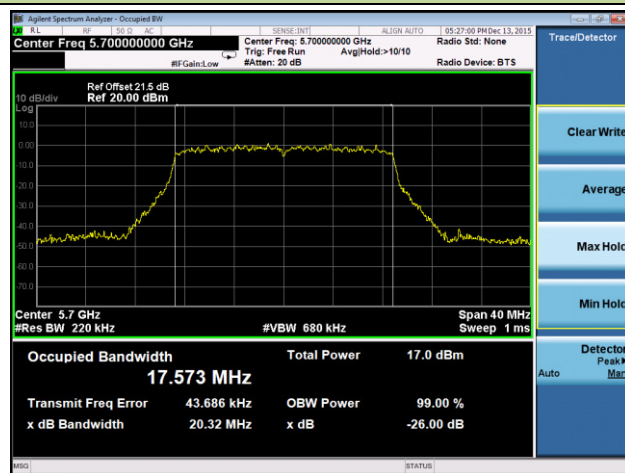

Channel 140 (5700MHz)

Channel 149 (5745MHz)

Channel 157 (5785MHz)

Channel 165 (5825MHz)

802.11n-HT20 26dB Bandwidth & 99% Bandwidth - Ant 3 / Ant 0 + 1 + 2 + 3
Channel 36 (5180MHz)

Channel 44 (5220MHz)

Channel 48 (5240MHz)

Channel 52 (5260MHz)

Channel 60 (5300MHz)

Channel 64 (5320MHz)

Channel 100 (5500MHz)

Channel 120 (5600MHz)

Channel 140 (5700MHz)

Channel 149 (5745MHz)

Channel 157 (5785MHz)