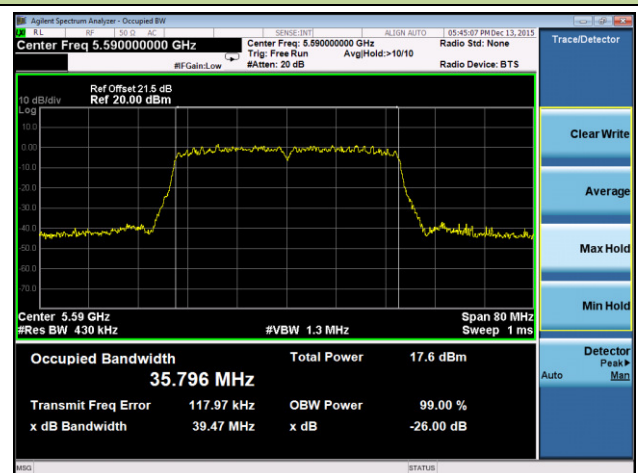

Channel 118 (5590MHz)