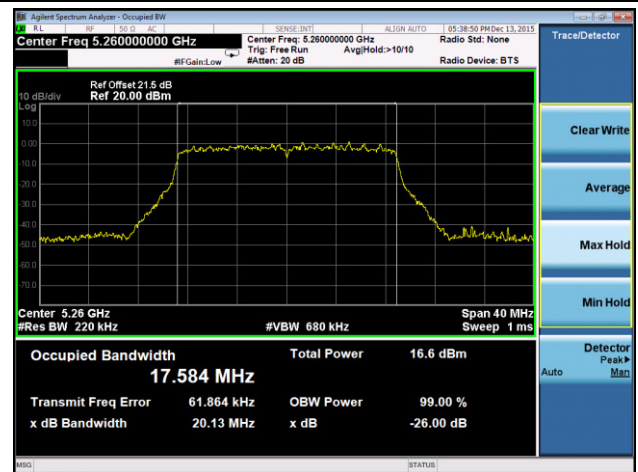

Channel 134 (5670MHz)

Channel 151 (5755 MHz)

Channel 159 (5795 MHz)

802.11ac-VHT20 26dB Bandwidth & 99% Bandwidth - Ant 3 / Ant 0 + 1 + 2 + 3
Channel 36 (5180MHz)

Channel 44 (5220MHz)

Channel 48 (5240MHz)

Channel 52 (5260MHz)