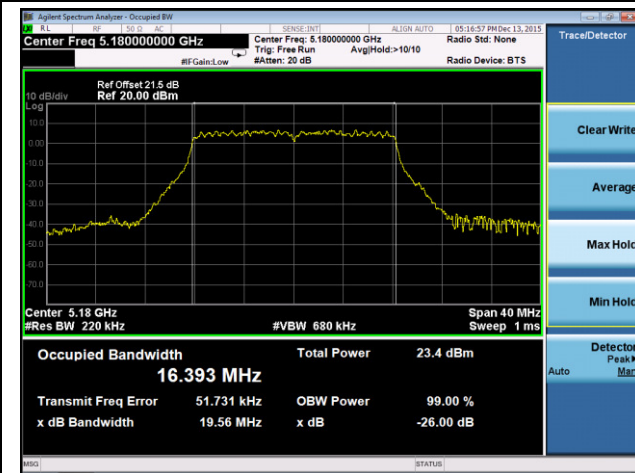

802.11a 26dB Bandwidth & 99% Bandwidth - Ant 3 / Ant 0 + 1 + 2 + 3

Channel 36 (5180MHz)