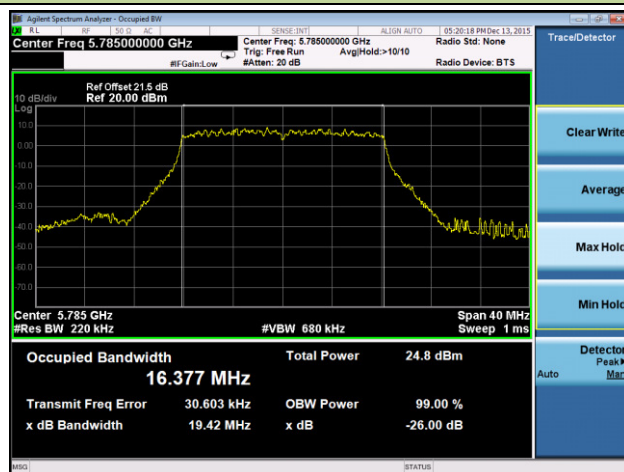

Channel 36 (5180MHz)

Channel 44 (5220MHz)

Channel 48 (5240MHz)

Channel 52 (5260MHz)

Channel 60 (5300MHz)

Channel 64 (5320MHz)

Channel 100 (5500MHz)

Channel 120 (5600MHz)

Channel 140 (5700MHz)

Channel 149 (5745MHz)

Channel 157 (5785MHz)

Channel 165 (5825MHz)

802.11n-HT20 26dB Bandwidth & 99% Bandwidth - Ant 3 / Ant 0 + 1 + 2 + 3
Channel 36 (5180MHz)

Channel 44 (5220MHz)

Channel 48 (5240MHz)