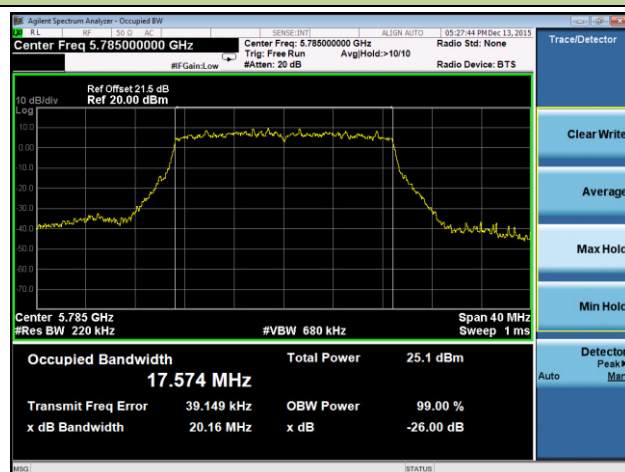

Channel 140 (5700MHz)

Channel 149 (5745MHz)

Channel 157 (5785MHz)

Channel 165 (5825MHz)

802.11n-HT20 26dB Bandwidth & 99% Bandwidth - Ant 3 / Ant 0 + 1 + 2 + 3
Channel 36 (5180MHz)

Channel 44 (5220MHz)

Channel 48 (5240MHz)

Channel 52 (5260MHz)

Channel 60 (5300MHz)

Channel 64 (5320MHz)

Channel 100 (5500MHz)

Channel 120 (5600MHz)

Channel 140 (5700MHz)

Channel 149 (5745MHz)

Channel 157 (5785MHz)