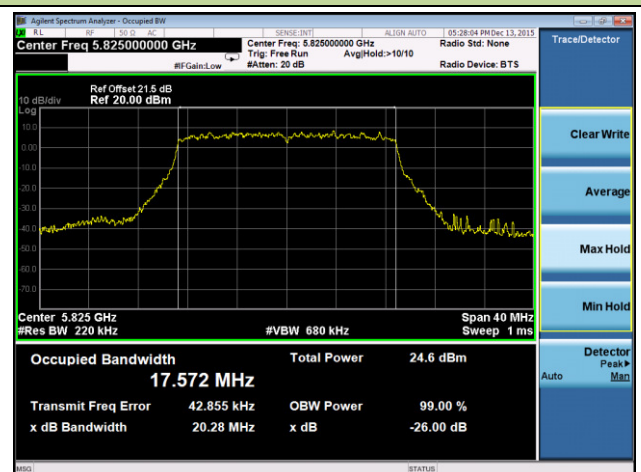

Channel 165 (5825MHz)