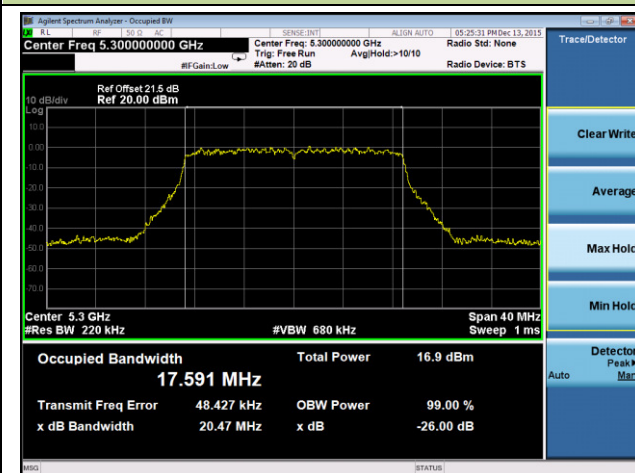

Channel 140 (5700MHz)

Channel 149 (5745MHz)

Channel 157 (5785MHz)

Channel 165 (5825MHz)

802.11n-HT20 26dB Bandwidth & 99% Bandwidth - Ant 3 / Ant 0 + 1 + 2 + 3
Channel 36 (5180MHz)

Channel 44 (5220MHz)

Channel 48 (5240MHz)

Channel 52 (5260MHz)

Channel 60 (5300MHz)

Channel 64 (5320MHz)

Channel 100 (5500MHz)

Channel 120 (5600MHz)

Channel 140 (5700MHz)

Channel 149 (5745MHz)

Channel 157 (5785MHz)