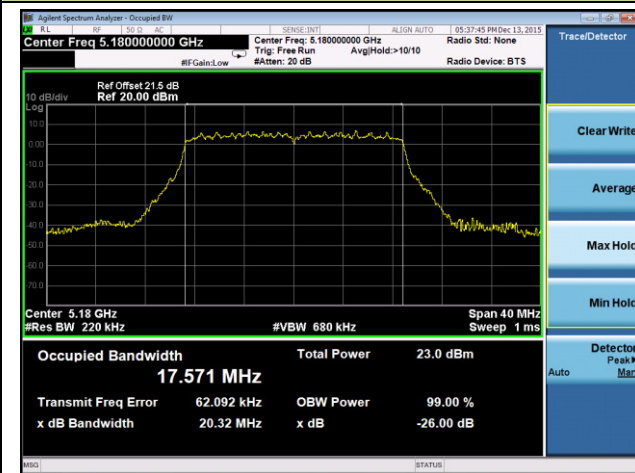

Channel 134 (5670MHz)

Channel 151 (5755 MHz)

Channel 159 (5795 MHz)

802.11ac-VHT20 26dB Bandwidth & 99% Bandwidth - Ant 3 / Ant 0 + 1 + 2 + 3
Channel 36 (5180MHz)

Channel 44 (5220MHz)

Channel 48 (5240MHz)

Channel 52 (5260MHz)