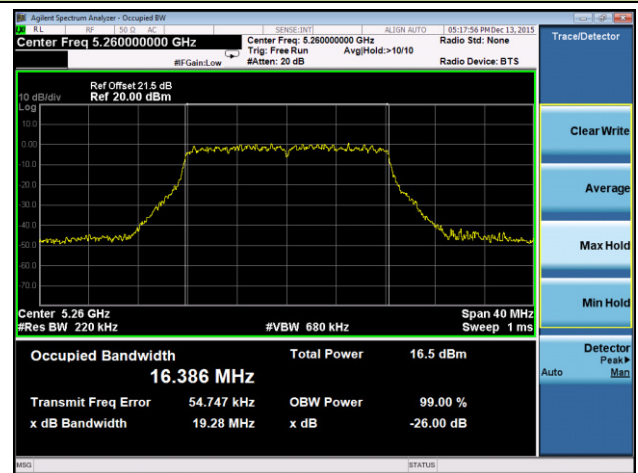

Channel 36 (5180MHz)

Channel 44 (5220MHz)

Channel 48 (5240MHz)

Channel 52 (5260MHz)

Channel 60 (5300MHz)

Channel 64 (5320MHz)

Channel 100 (5500MHz)

Channel 120 (5600MHz)

Channel 140 (5700MHz)

Channel 149 (5745MHz)

Channel 157 (5785MHz)

Channel 165 (5825MHz)

802.11n-HT20 26dB Bandwidth & 99% Bandwidth - Ant 3 / Ant 0 + 1 + 2 + 3
Channel 36 (5180MHz)

Channel 44 (5220MHz)

Channel 48 (5240MHz)