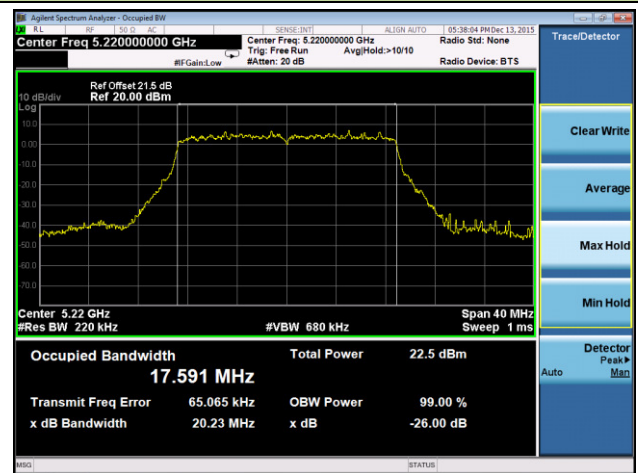

Channel 134 (5670MHz)

Channel 151 (5755 MHz)

Channel 159 (5795 MHz)

802.11ac-VHT20 26dB Bandwidth & 99% Bandwidth - Ant 3 / Ant 0 + 1 + 2 + 3
Channel 36 (5180MHz)

Channel 44 (5220MHz)

Channel 48 (5240MHz)

Channel 52 (5260MHz)