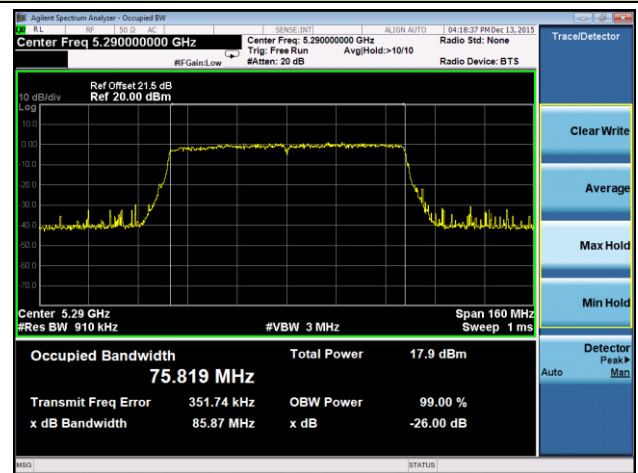

802.11ac-VHT80 26dB Bandwidth & 99% Bandwidth - Ant 2 / Ant 0 + 1 + 2 + 3
Channel 42 (5210MHz)

Channel 58 (5290MHz)

Channel 106 (5530MHz)

Channel 122 (5610MHz)

Channel 138 (5690MHz)

Channel 155 (5755MHz)

802.11a 26dB Bandwidth & 99% Bandwidth - Ant 3 / Ant 0 + 1 + 2 + 3