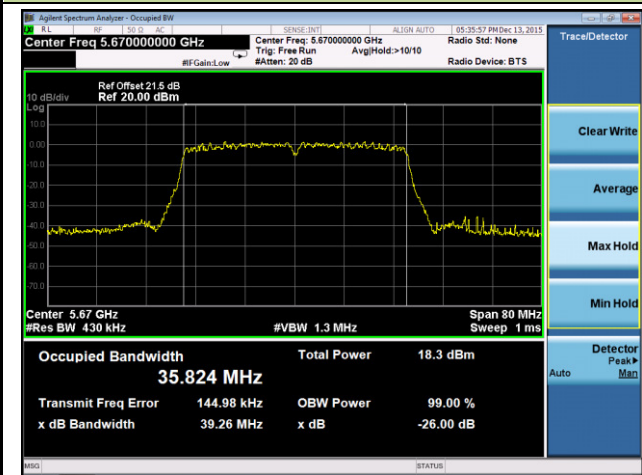

Channel 134 (5670MHz)