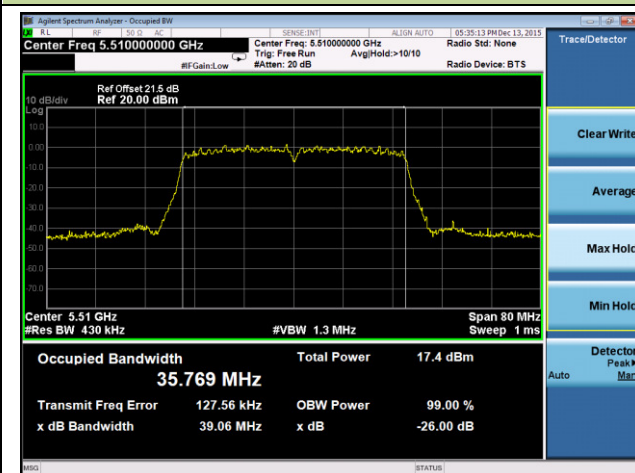

Channel 102 (5510MHz)