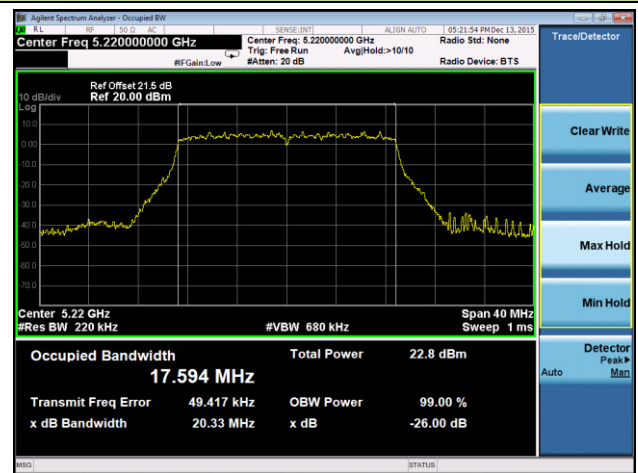

Channel 140 (5700MHz)

Channel 149 (5745MHz)

Channel 157 (5785MHz)

Channel 165 (5825MHz)

802.11n-HT20 26dB Bandwidth & 99% Bandwidth - Ant 3 / Ant 0 + 1 + 2 + 3
Channel 36 (5180MHz)

Channel 44 (5220MHz)

Channel 48 (5240MHz)

Channel 52 (5260MHz)

Channel 60 (5300MHz)

Channel 64 (5320MHz)

Channel 100 (5500MHz)

Channel 120 (5600MHz)

Channel 140 (5700MHz)

Channel 149 (5745MHz)

Channel 157 (5785MHz)