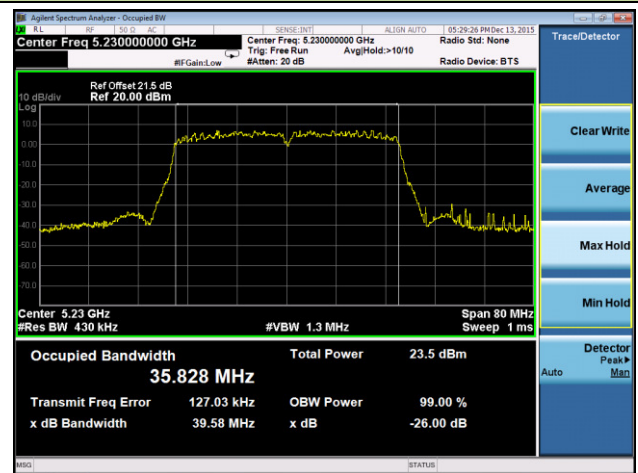

Channel 46 (5230MHz)