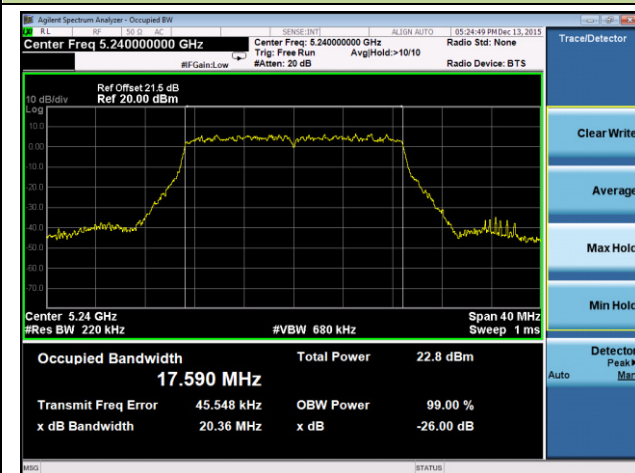

Channel 140 (5700MHz)

Channel 149 (5745MHz)

Channel 157 (5785MHz)

Channel 165 (5825MHz)

802.11n-HT20 26dB Bandwidth & 99% Bandwidth - Ant 3 / Ant 0 + 1 + 2 + 3
Channel 36 (5180MHz)

Channel 44 (5220MHz)

Channel 48 (5240MHz)

Channel 52 (5260MHz)

Channel 60 (5300MHz)

Channel 64 (5320MHz)

Channel 100 (5500MHz)

Channel 120 (5600MHz)

Channel 140 (5700MHz)

Channel 149 (5745MHz)

Channel 157 (5785MHz)