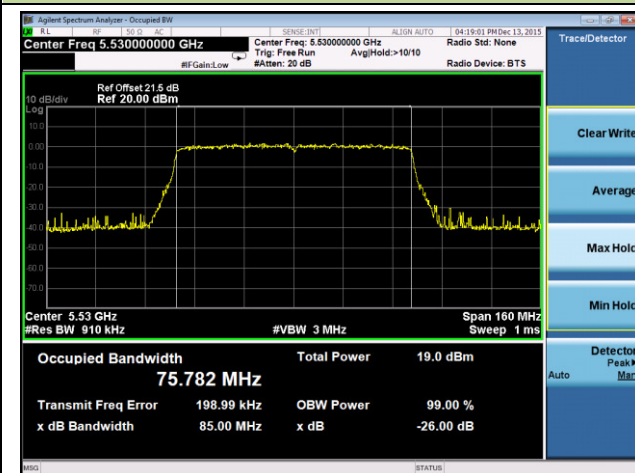

802.11ac-VHT80 26dB Bandwidth & 99% Bandwidth - Ant 2 / Ant 0 + 1 + 2 + 3
Channel 42 (5210MHz)

Channel 58 (5290MHz)

Channel 106 (5530MHz)

Channel 122 (5610MHz)

Channel 138 (5690MHz)

Channel 155 (5755MHz)

802.11a 26dB Bandwidth & 99% Bandwidth - Ant 3 / Ant 0 + 1 + 2 + 3