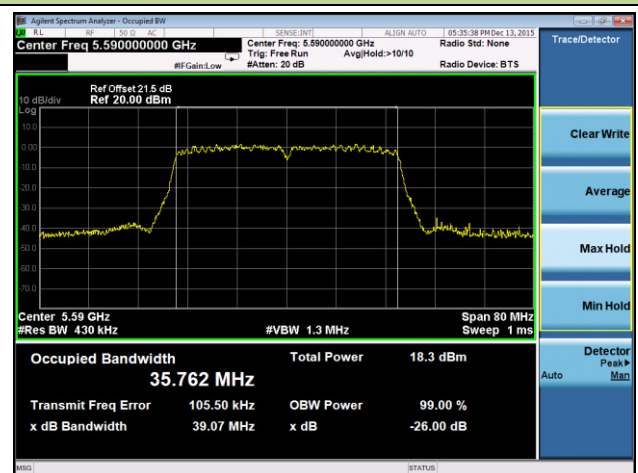

Channel 110 (5590MHz)