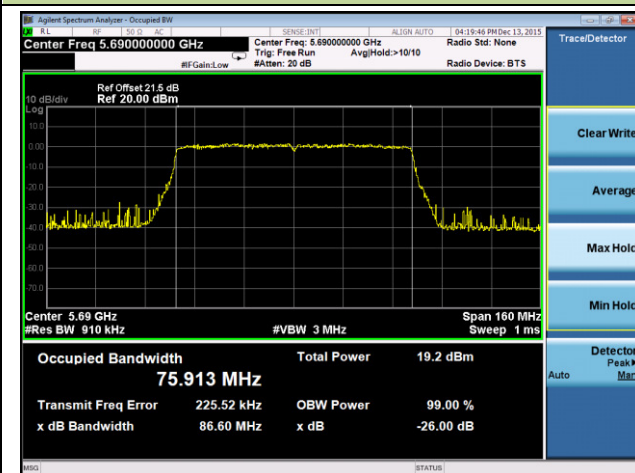

802.11ac-VHT80 26dB Bandwidth & 99% Bandwidth - Ant 2 / Ant 0 + 1 + 2 + 3
Channel 42 (5210MHz)

Channel 58 (5290MHz)

Channel 106 (5530MHz)

Channel 122 (5610MHz)

Channel 138 (5690MHz)

Channel 155 (5755MHz)

802.11a 26dB Bandwidth & 99% Bandwidth - Ant 3 / Ant 0 + 1 + 2 + 3