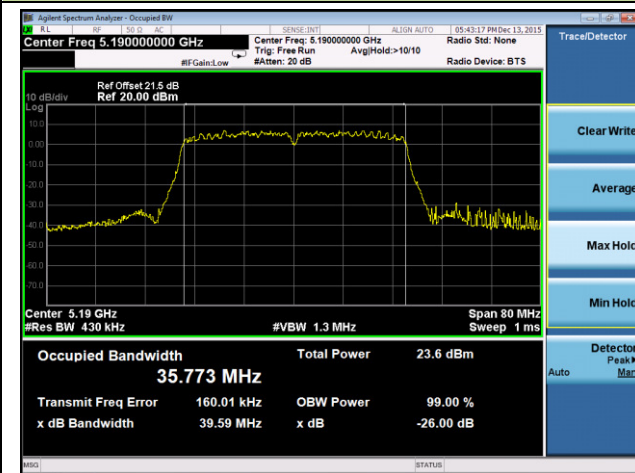

802.11ac-VHT40 26dB Bandwidth & 99% Bandwidth - Ant 3 / Ant 0 + 1 + 2 + 3

Channel 38 (5190MHz)