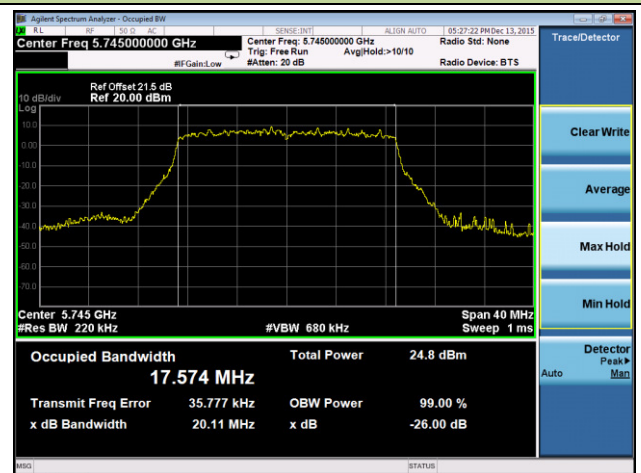

Channel 149 (5745MHz)