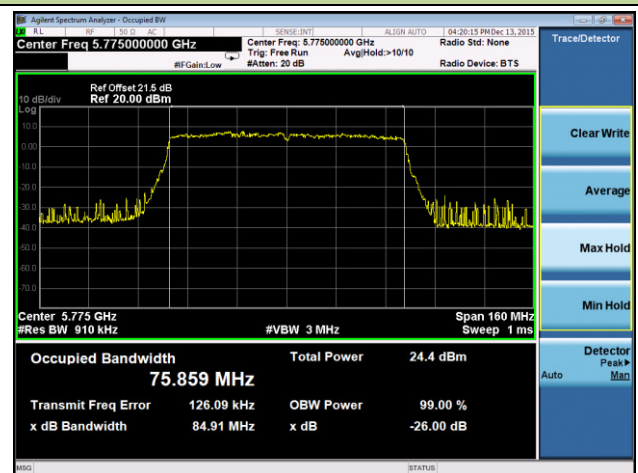

802.11ac-VHT80 26dB Bandwidth & 99% Bandwidth - Ant 2 / Ant 0 + 1 + 2 + 3
Channel 42 (5210MHz)

Channel 58 (5290MHz)

Channel 106 (5530MHz)

Channel 122 (5610MHz)

Channel 138 (5690MHz)

Channel 155 (5755MHz)

802.11a 26dB Bandwidth & 99% Bandwidth - Ant 3 / Ant 0 + 1 + 2 + 3