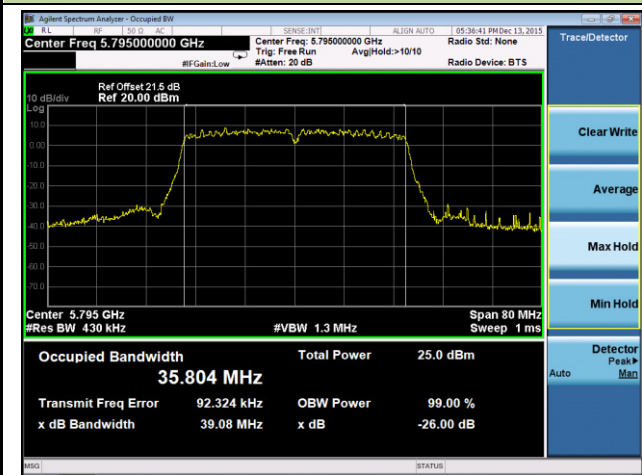

Channel 159 (5795 MHz)