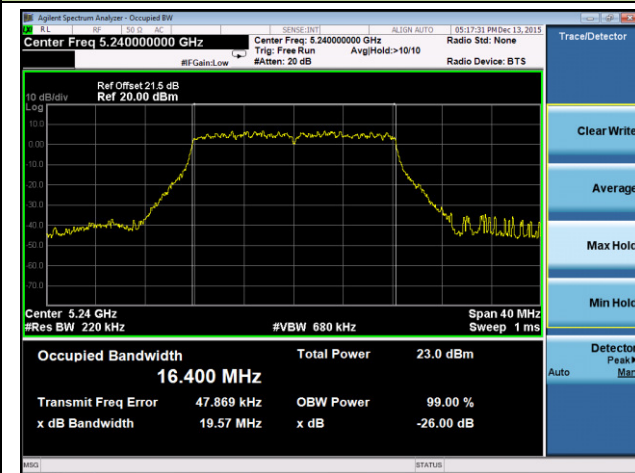

Channel 48 (5240MHz)