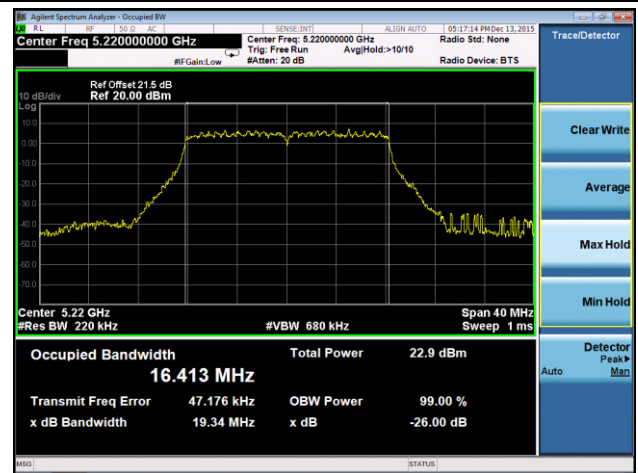

Channel 44 (5220MHz)