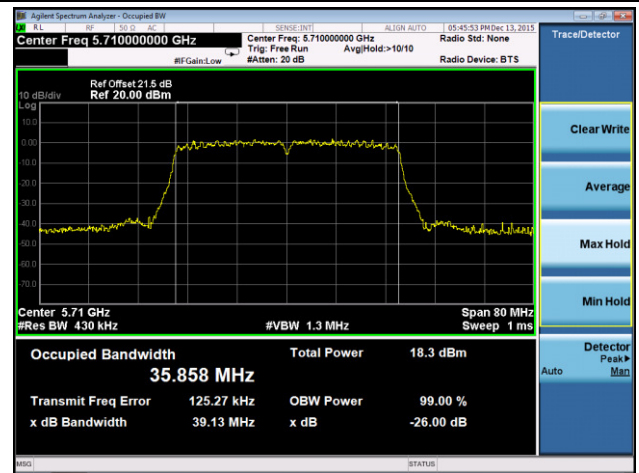

Channel 142 (5710MHz)