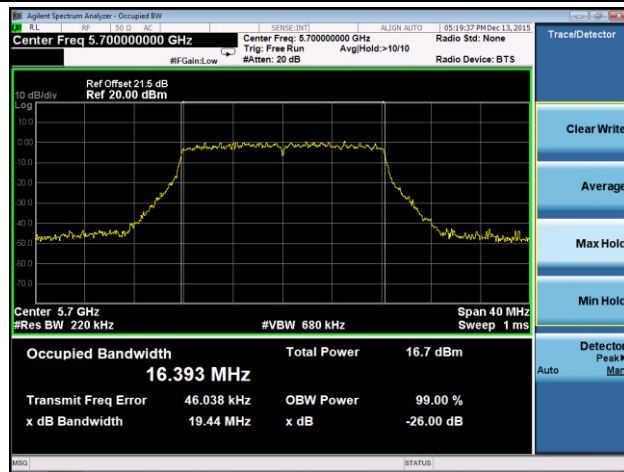

Channel 36 (5180MHz)

Channel 44 (5220MHz)

Channel 48 (5240MHz)

Channel 52 (5260MHz)

Channel 60 (5300MHz)

Channel 64 (5320MHz)

Channel 100 (5500MHz)

Channel 120 (5600MHz)

Channel 140 (5700MHz)

Channel 149 (5745MHz)

Channel 157 (5785MHz)

Channel 165 (5825MHz)

802.11n-HT20 26dB Bandwidth & 99% Bandwidth - Ant 3 / Ant 0 + 1 + 2 + 3
Channel 36 (5180MHz)

Channel 44 (5220MHz)

Channel 48 (5240MHz)