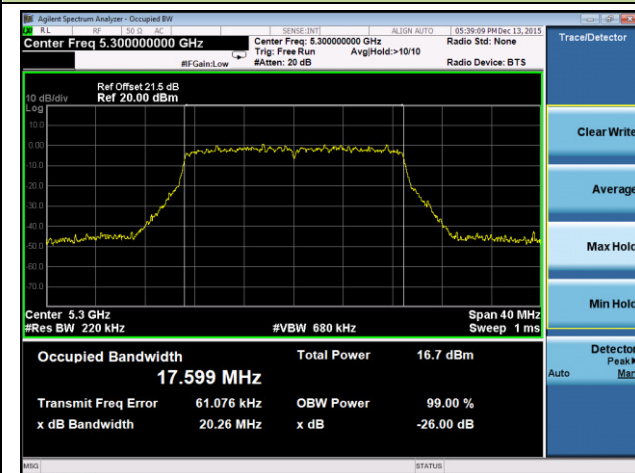

Channel 60 (5300MHz)