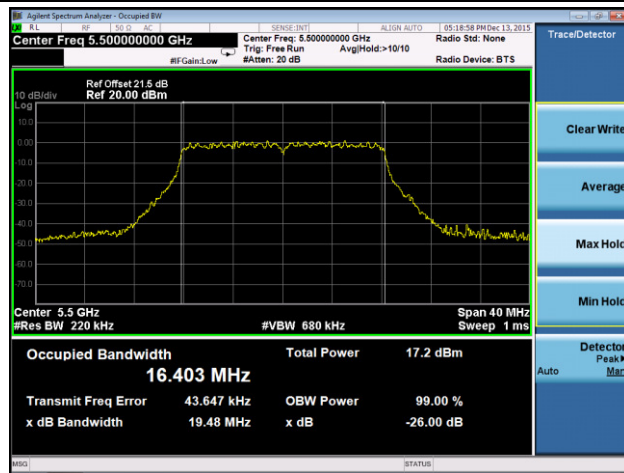

Channel 36 (5180MHz)

Channel 44 (5220MHz)

Channel 48 (5240MHz)

Channel 52 (5260MHz)

Channel 60 (5300MHz)

Channel 64 (5320MHz)

Channel 100 (5500MHz)

Channel 120 (5600MHz)

Channel 140 (5700MHz)

Channel 149 (5745MHz)

Channel 157 (5785MHz)

Channel 165 (5825MHz)

802.11n-HT20 26dB Bandwidth & 99% Bandwidth - Ant 3 / Ant 0 + 1 + 2 + 3
Channel 36 (5180MHz)

Channel 44 (5220MHz)

Channel 48 (5240MHz)