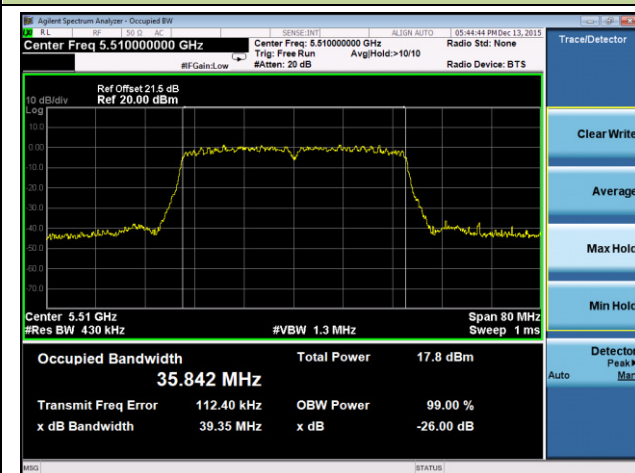

Channel 102 (5510MHz)