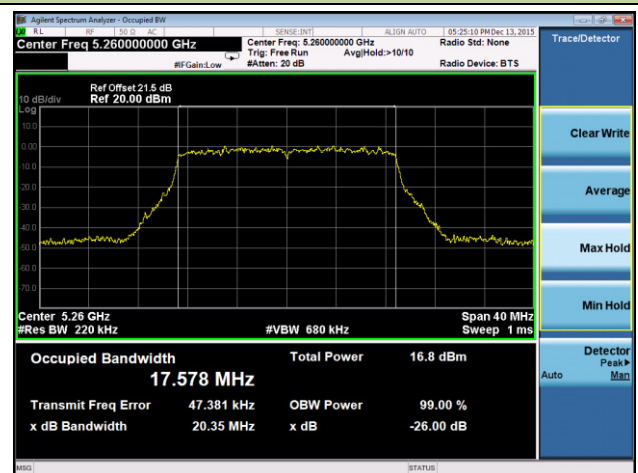

Channel 140 (5700MHz)

Channel 149 (5745MHz)

Channel 157 (5785MHz)

Channel 165 (5825MHz)

802.11n-HT20 26dB Bandwidth & 99% Bandwidth - Ant 3 / Ant 0 + 1 + 2 + 3
Channel 36 (5180MHz)

Channel 44 (5220MHz)

Channel 48 (5240MHz)

Channel 52 (5260MHz)

Channel 60 (5300MHz)

Channel 64 (5320MHz)

Channel 100 (5500MHz)

Channel 120 (5600MHz)

Channel 140 (5700MHz)

Channel 149 (5745MHz)

Channel 157 (5785MHz)