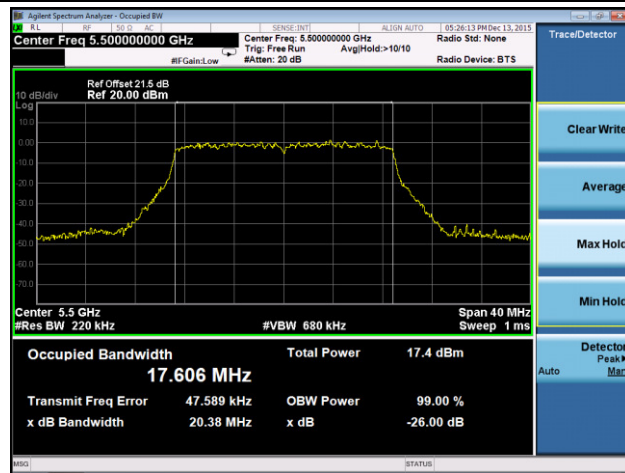

Channel 100 (5500MHz)