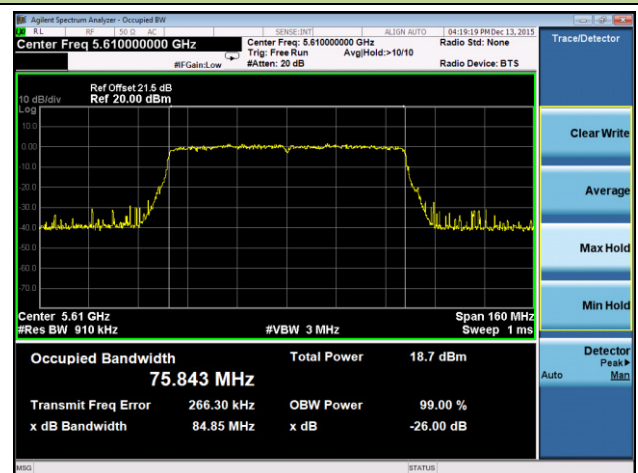

802.11ac-VHT80 26dB Bandwidth & 99% Bandwidth - Ant 2 / Ant 0 + 1 + 2 + 3
Channel 42 (5210MHz)

Channel 58 (5290MHz)

Channel 106 (5530MHz)

Channel 122 (5610MHz)

Channel 138 (5690MHz)

Channel 155 (5755MHz)

802.11a 26dB Bandwidth & 99% Bandwidth - Ant 3 / Ant 0 + 1 + 2 + 3