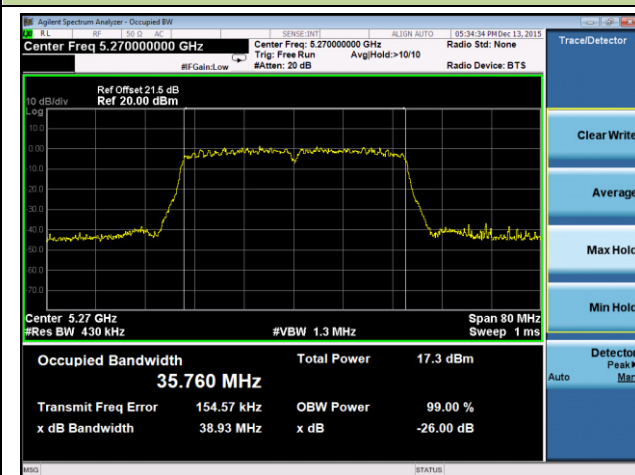

Channel 54 (5270MHz)