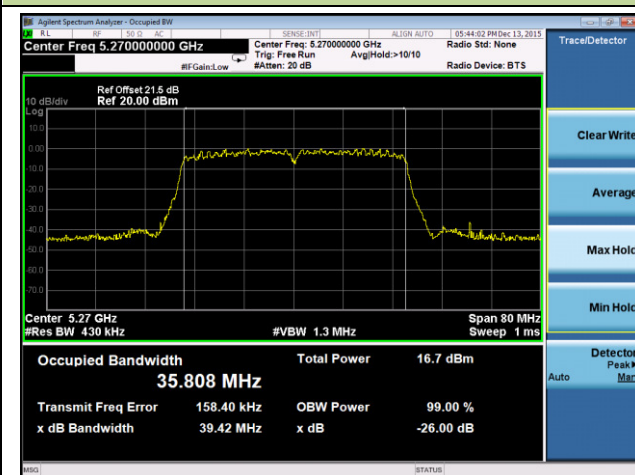

Channel 54 (5270MHz)