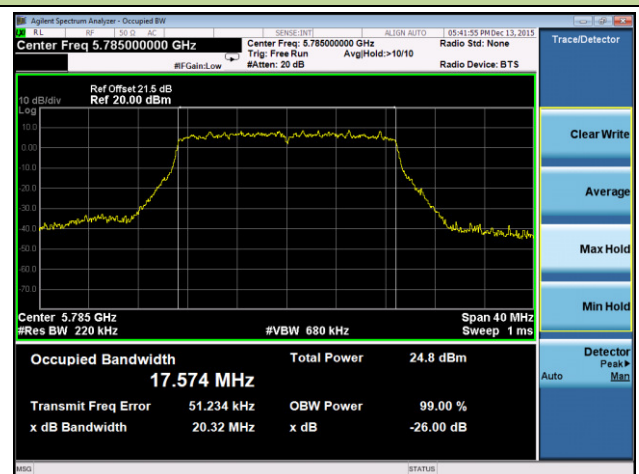

Channel 157 (5785MHz)