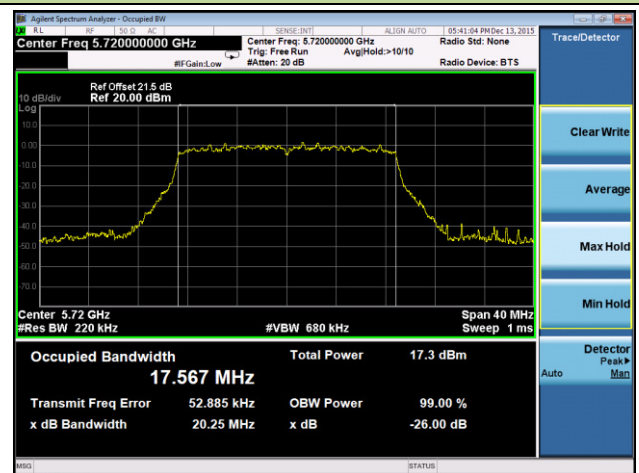

Channel 144 (5720MHz)