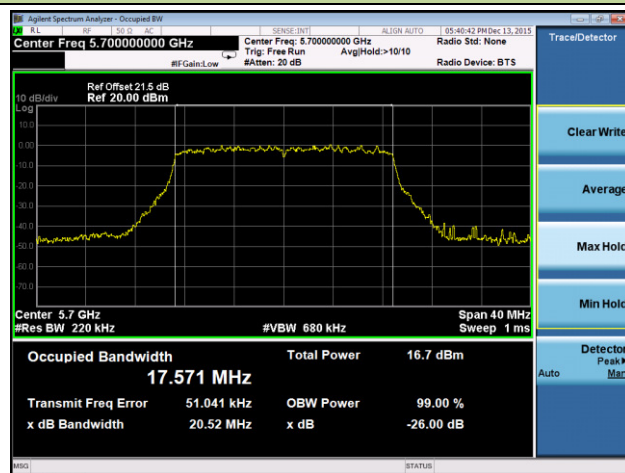

Channel 140 (5700MHz)