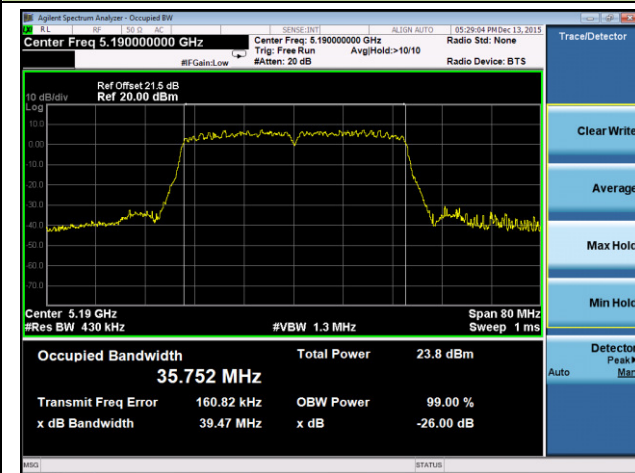

802.11n-HT40 26dB Bandwidth & 99% Bandwidth - Ant 3 / Ant 0 + 1 + 2 + 3

Channel 38 (5190MHz)