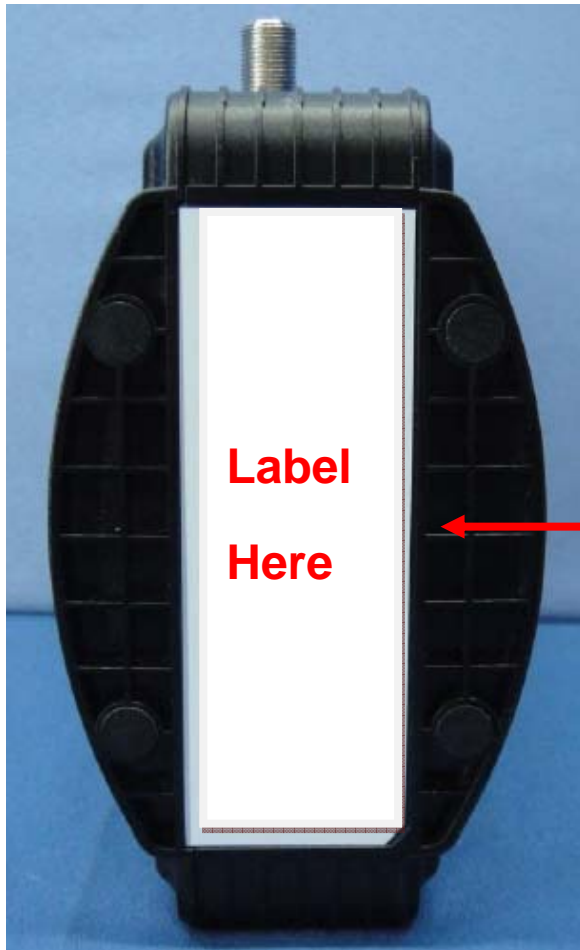

## LABEL LOCATION

The label will be permanently affixed at a conspicuous location on the device.

**MODEL:TCG220**  
**(WiFi EMTA)**  
**Rating: 12V  $\equiv$  2A**

S/N: A1234000001  

CM MAC: 0011EC000AE1  

MTA MAC: 0011EC000AE2  

RG MAC: 0011EC000AE3  

2.4G SSID: 2G\_UQK  
5G SSID: 5G\_UQK  

WPA/WPA2-PSK: GZKPKG7C  

USER NAME: admin  
PASSWORD: password

**FC**  
FCC ID:H8N-PKE1334D  
Made In China

**UL** US  
LISTED  
I.T.E.  
E188325  
FACTORY ID: 2  
ASKEY Computer Corporation