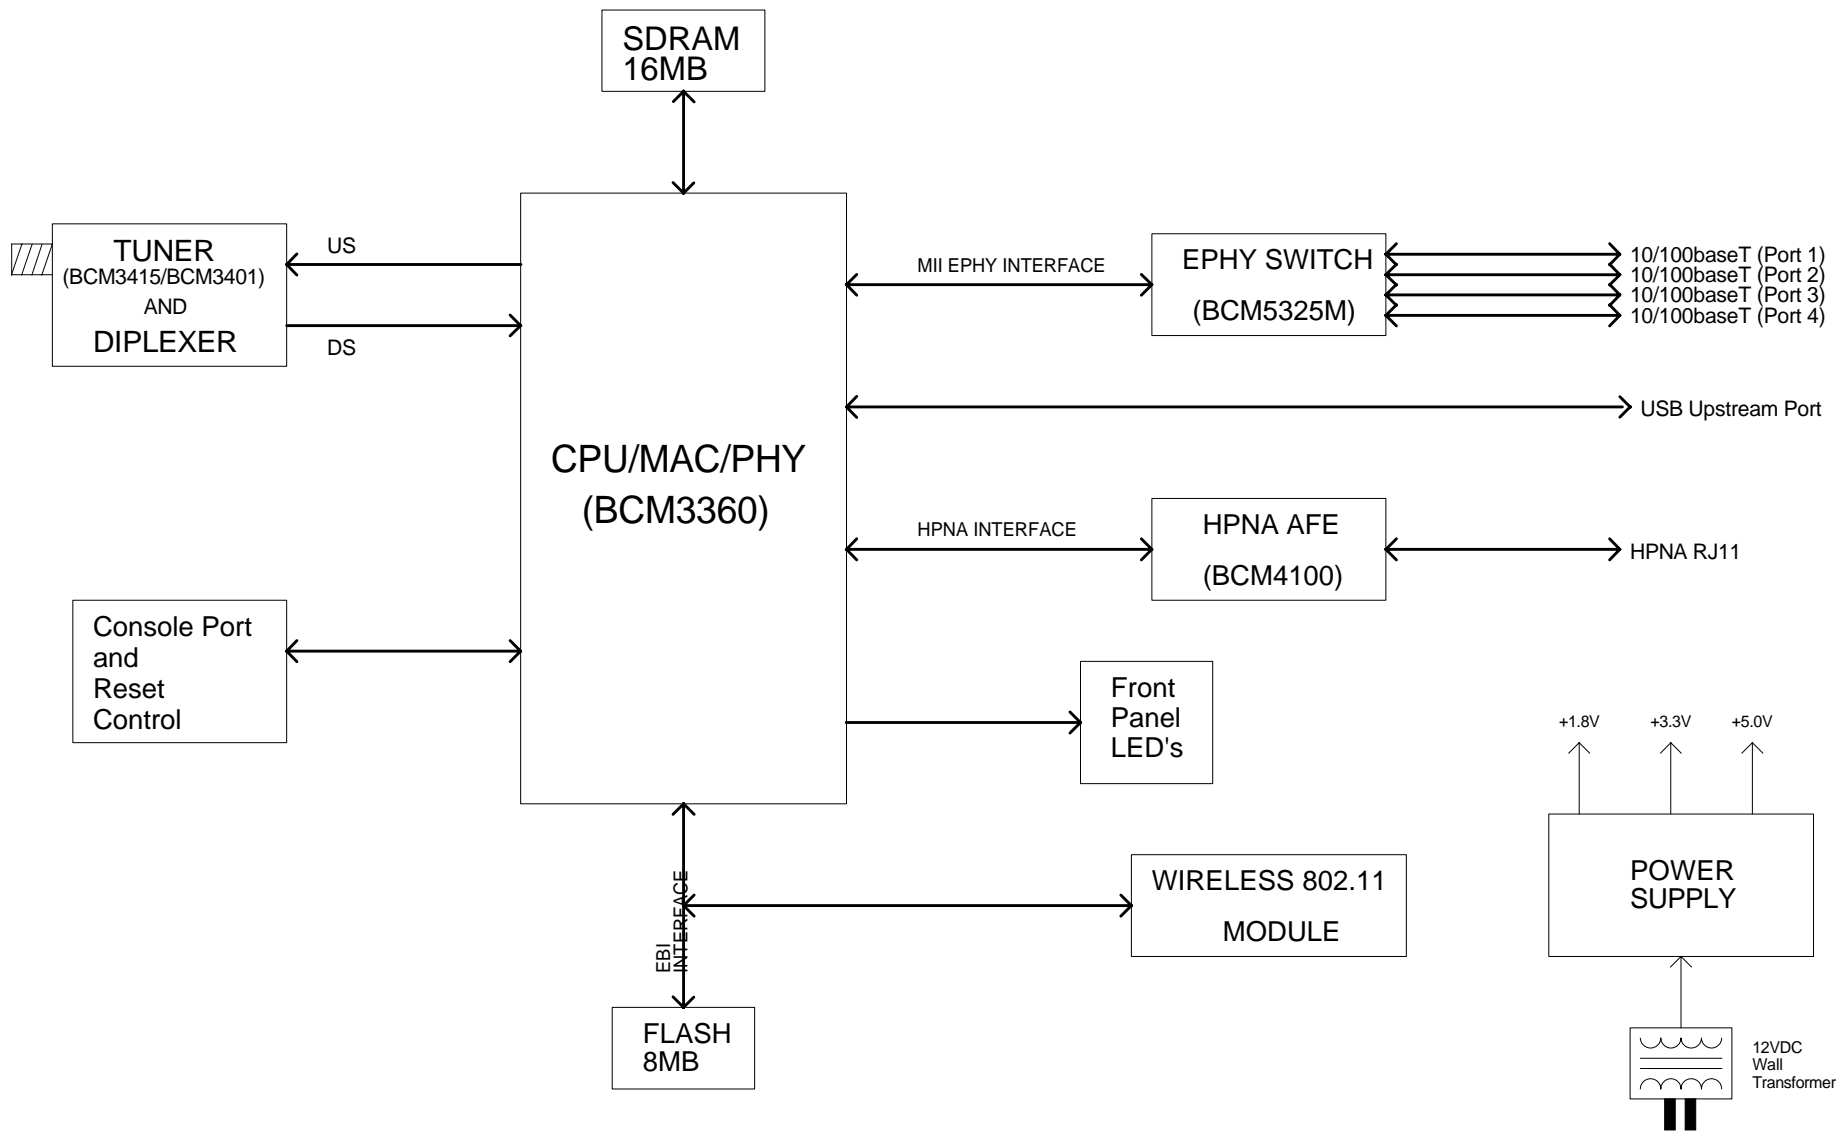

WLC020 方塊圖

Transmitter & Receiver

Baseband Controller

Transmitter frequency(F_t)
& Receiver frequency(F_r)
=2412MHz-2484MHz

CME090W-D17 Cable Modem with Wireless Access Point
Block Diagram