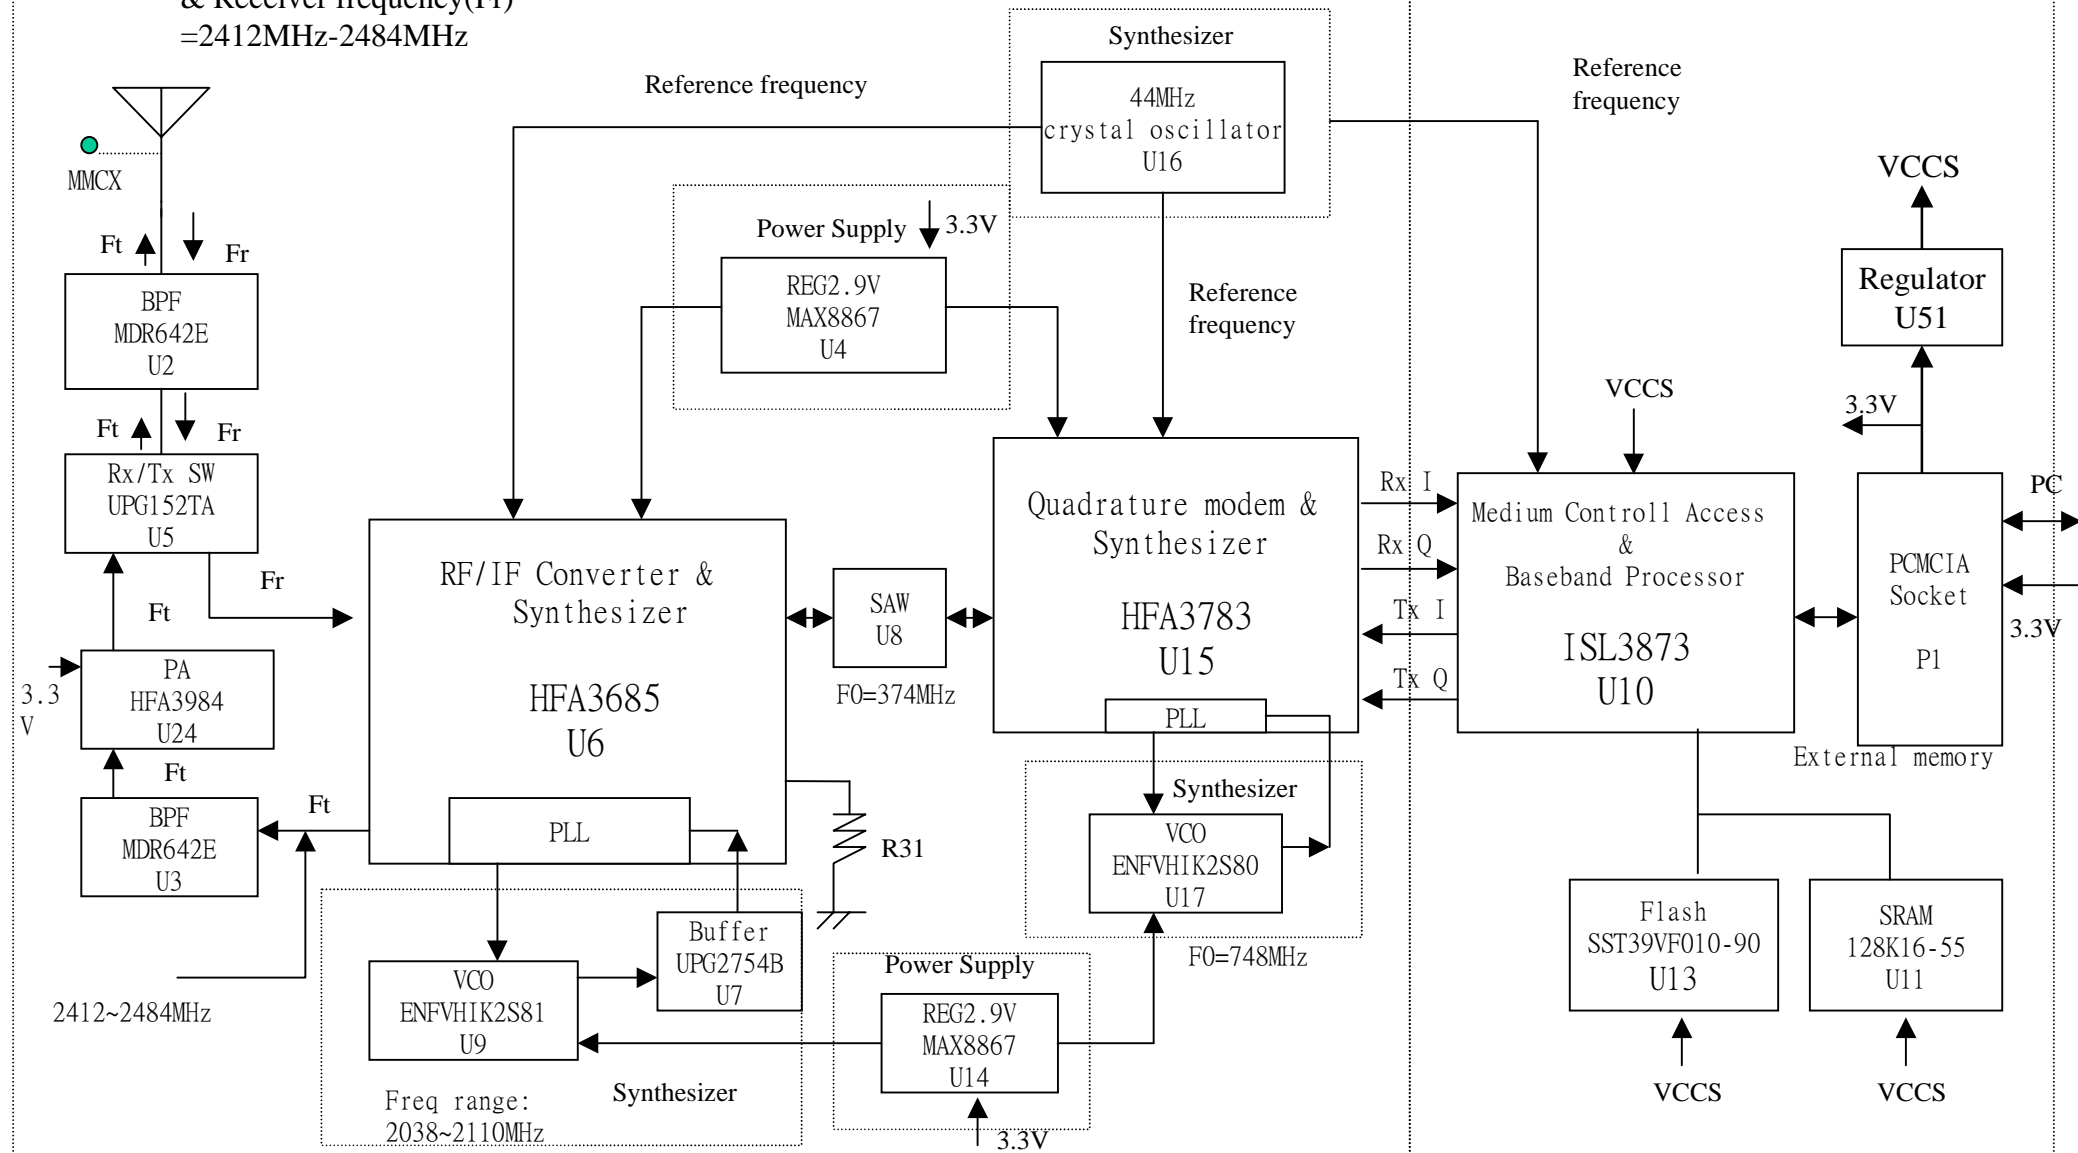

WLC020 方塊圖

Transmitter & Receiver

Baseband Controller

Transmitter frequency(F_t)
& Receiver frequency(F_r)
=2412MHz-2484MHz

CME090W-D17 Cable Modem with Wireless Access Point
Block Diagram