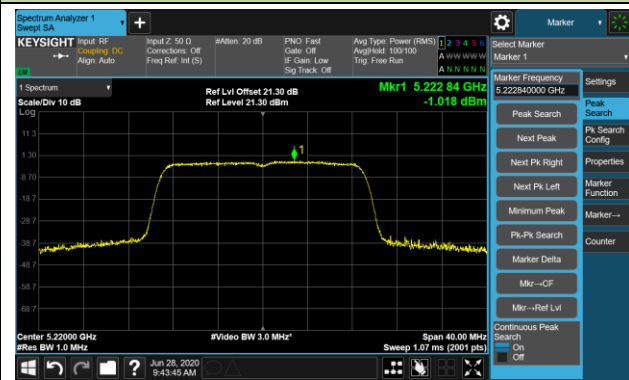

Channel 44 (5220MHz)