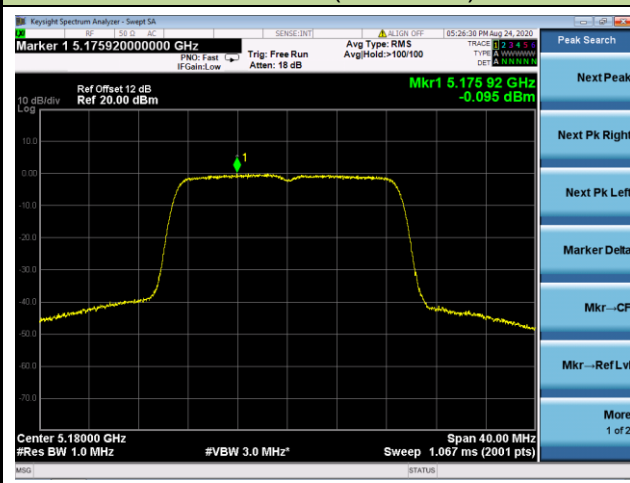

Channel 106 (5530MHz)

Channel 138 (5690MHz)

Channel 155 (5775MHz)

For ISED UNII-1 Band

802.11a Power Spectral Density - Ant 0 / Ant 0 + 1 (CDD Mode)

Channel 36 (5180MHz)

Channel 44 (5220MHz)

Channel 48 (5240MHz)

802.11n-HT20 Power Spectral Density - Ant 0 / Ant 0 + 1 (CDD Mode)

Channel 36 (5180MHz)

Channel 44 (5220MHz)

802.11n-HT20 Power Spectral Density - Ant 0 / Ant 0 + 1 (CDD Mode)

Channel 48 (5240MHz)

802.11n-HT40 Power Spectral Density - Ant 0 / Ant 0 + 1 (CDD Mode)