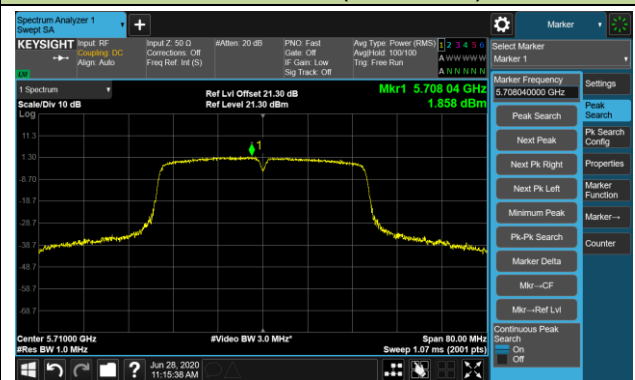

Channel 62 (5310MHz)

Channel 102 (5510MHz)

Channel 110 (5550MHz)

Channel 134 (5670MHz)

Channel 142 (5710MHz)

802.11ac-VHT80 Power Spectral Density - Ant 1 / Ant 0 + 1 (CDD Mode)

Channel 42 (5210MHz)

Channel 58 (5290MHz)