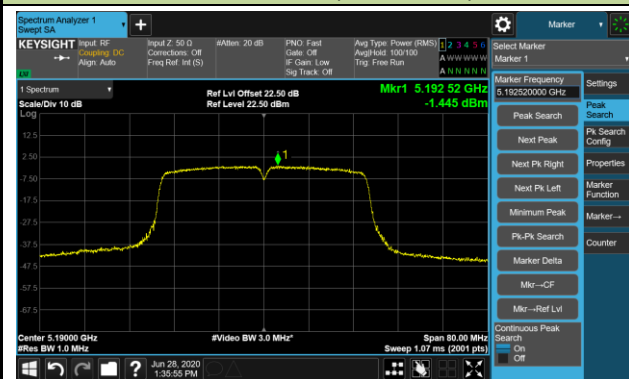

802.11n-HT20 Power Spectral Density - Ant 0 / Ant 0 + 1 (CDD Mode)

Channel 36 (5180MHz)

Channel 44 (5220MHz)

802.11n-HT20 Power Spectral Density - Ant 0 / Ant 0 + 1 (CDD Mode)

Channel 48 (5240MHz)

802.11n-HT40 Power Spectral Density - Ant 0 / Ant 0 + 1 (CDD Mode)

Channel 38 (5190MHz)

Channel 44 (5230MHz)

802.11ac-VHT20 Power Spectral Density - Ant 0 / Ant 0 + 1 (CDD Mode)

Channel 36 (5180MHz)

Channel 44 (5220MHz)

802.11ac-VHT20 Power Spectral Density - Ant 0 / Ant 0 + 1 (CDD Mode)

Channel 48 (5240MHz)

802.11ac-VHT40 Power Spectral Density - Ant 0 / Ant 0 + 1 (CDD Mode)

Channel 38 (5190MHz)

Channel 46 (5230MHz)

802.11ac-VHT80 Power Spectral Density - Ant 0 / Ant 0 + 1 (CDD Mode)

Channel 42 (5210MHz)