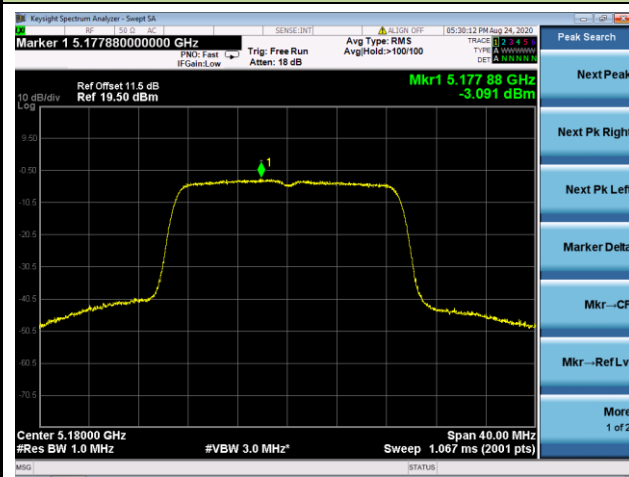

Channel 48 (5240MHz)

802.11ac-VHT40 Power Spectral Density - Ant 0 / Ant 0 + 1 (CDD Mode)

Channel 38 (5190MHz)

Channel 46 (5230MHz)

802.11ac-VHT80 Power Spectral Density - Ant 0 / Ant 0 + 1 (CDD Mode)

Channel 42 (5210MHz)

802.11a Power Spectral Density - Ant 1 / Ant 0 + 1 (CDD Mode)

Channel 36 (5180MHz)

Channel 44 (5220MHz)

Channel 48 (5240MHz)

802.11n-HT20 Power Spectral Density - Ant 1 / Ant 0 + 1 (CDD Mode)

Channel 36 (5180MHz)

Channel 44 (5220MHz)