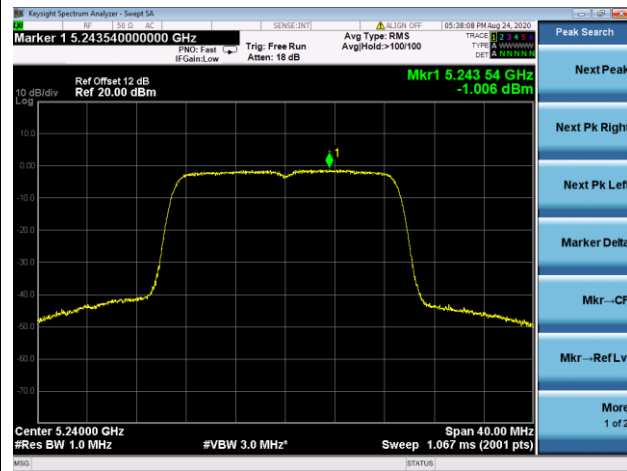

802.11n-HT20 Power Spectral Density - Ant 0 / Ant 0 + 1 (CDD Mode)

Channel 36 (5180MHz)

Channel 44 (5220MHz)

802.11n-HT20 Power Spectral Density - Ant 0 / Ant 0 + 1 (CDD Mode)

Channel 48 (5240MHz)

802.11n-HT40 Power Spectral Density - Ant 0 / Ant 0 + 1 (CDD Mode)

Channel 38 (5190MHz)

Channel 44 (5230MHz)

802.11ac-VHT20 Power Spectral Density - Ant 0 / Ant 0 + 1 (CDD Mode)

Channel 36 (5180MHz)

Channel 44 (5220MHz)

802.11ac-VHT20 Power Spectral Density - Ant 0 / Ant 0 + 1 (CDD Mode)