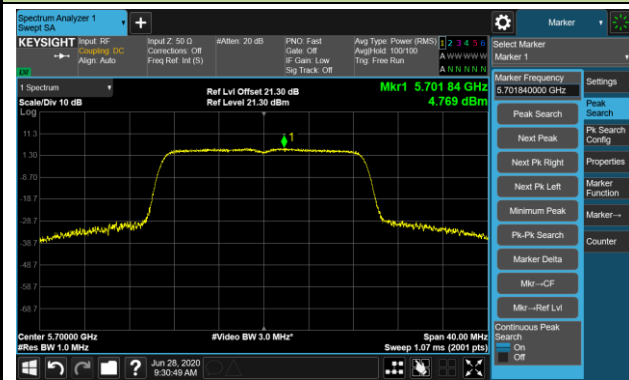

Channel 36 (5180MHz)

Channel 44 (5220MHz)

Channel 48 (5240MHz)

Channel 52 (5260MHz)

Channel 60 (5300MHz)

Channel 64 (5320MHz)

Channel 100 (5500MHz)

Channel 116 (5580MHz)

802.11n-HT20 Power Spectral Density - Ant 1 / Ant 0 + 1 (CDD Mode)

Channel 140 (5700MHz)

Channel 144 (5720MHz)

Channel 149 (5745MHz)

Channel 157 (5785MHz)

Channel 165 (5825MHz)

802.11n-HT40 Power Spectral Density - Ant 1 / Ant 0 + 1 (CDD Mode)