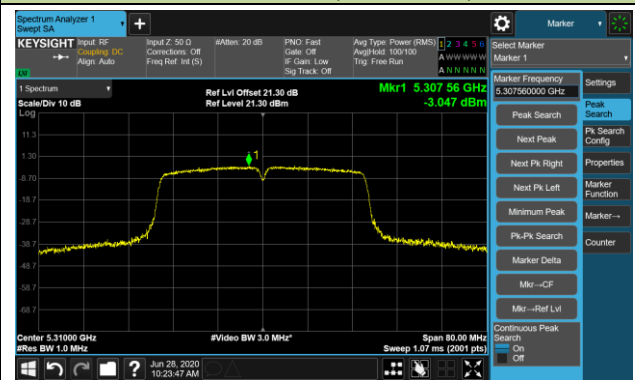

Channel 38 (5190MHz)

Channel 46 (5230MHz)

Channel 54 (5270MHz)

Channel 62 (5310MHz)

Channel 102 (5510MHz)

Channel 110 (5550MHz)

Channel 134 (5670MHz)

Channel 142 (5710MHz)

802.11n-HT40 Power Spectral Density - Ant 1 / Ant 0 + 1 (CDD Mode)

Channel 151 (5755MHz)

Channel 159 (5795MHz)

802.11ac-VHT20 Power Spectral Density - Ant 1 / Ant 0 + 1 (CDD Mode)

Channel 36 (5180MHz)

Channel 44 (5220MHz)