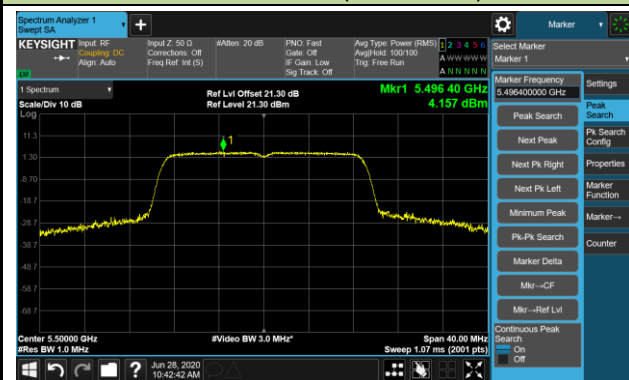

Channel 48 (5240MHz)

Channel 52 (5260MHz)

Channel 60 (5300MHz)

Channel 64 (5320MHz)

Channel 100 (5500MHz)

Channel 116 (5580MHz)

802.11ac-VHT20 Power Spectral Density - Ant 1 / Ant 0 + 1 (CDD Mode)

Channel 140 (5700MHz)

Channel 144 (5720MHz)

Channel 149 (5745MHz)

Channel 157 (5785MHz)

Channel 165 (5825MHz)

802.11ac-VHT40 Power Spectral Density - Ant 1 / Ant 0 + 1 (CDD Mode)

Channel 38 (5190MHz)

Channel 46 (5230MHz)

Channel 54 (5270MHz)