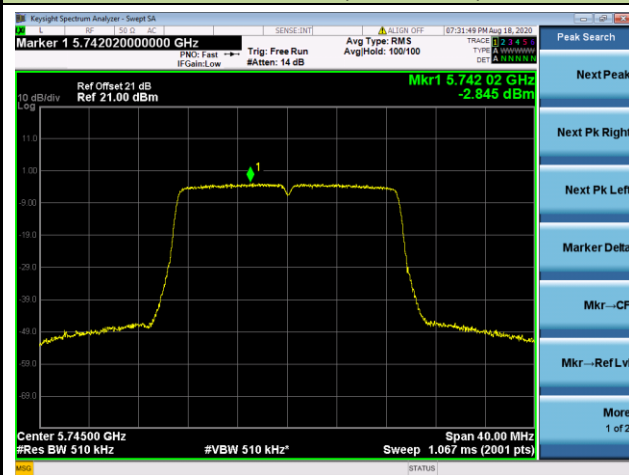

Channel 149 (5745MHz)