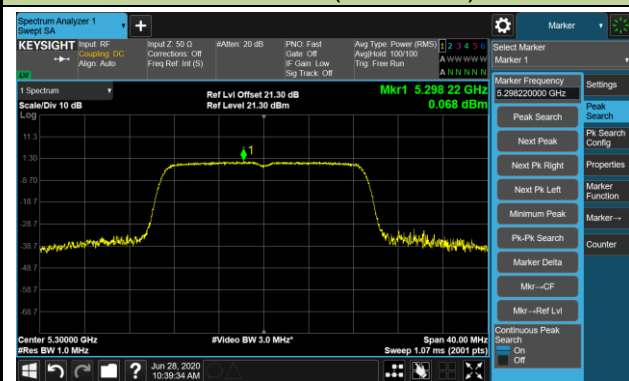

802.11n-HT40 Power Spectral Density - Ant 1 / Ant 0 + 1 (CDD Mode)

Channel 151 (5755MHz)

Channel 159 (5795MHz)

802.11ac-VHT20 Power Spectral Density - Ant 1 / Ant 0 + 1 (CDD Mode)

Channel 36 (5180MHz)

Channel 44 (5220MHz)

Channel 48 (5240MHz)

Channel 52 (5260MHz)

Channel 60 (5300MHz)

Channel 64 (5320MHz)

Channel 100 (5500MHz)

Channel 116 (5580MHz)

802.11ac-VHT20 Power Spectral Density - Ant 1 / Ant 0 + 1 (CDD Mode)

Channel 140 (5700MHz)