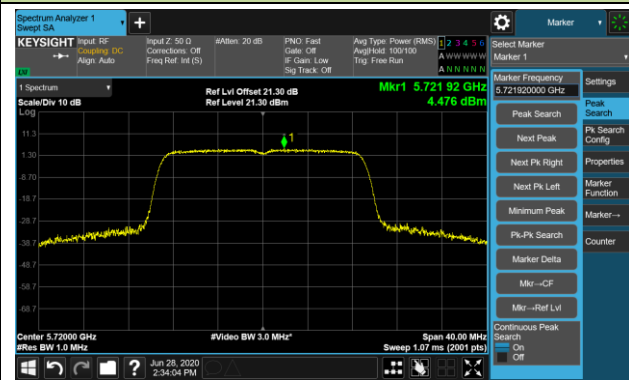

Channel 48 (5240MHz)

Channel 52 (5260MHz)

Channel 60 (5300MHz)

Channel 64 (5320MHz)

Channel 100 (5500MHz)

Channel 116 (5580MHz)

802.11ac-VHT20 Power Spectral Density - Ant 1 / Ant 0 + 1 (CDD Mode)

Channel 140 (5700MHz)

Channel 144 (5720MHz)

Channel 149 (5745MHz)

Channel 157 (5785MHz)

Channel 165 (5825MHz)

802.11ac-VHT40 Power Spectral Density - Ant 1 / Ant 0 + 1 (CDD Mode)

Channel 38 (5190MHz)

Channel 46 (5230MHz)

Channel 54 (5270MHz)