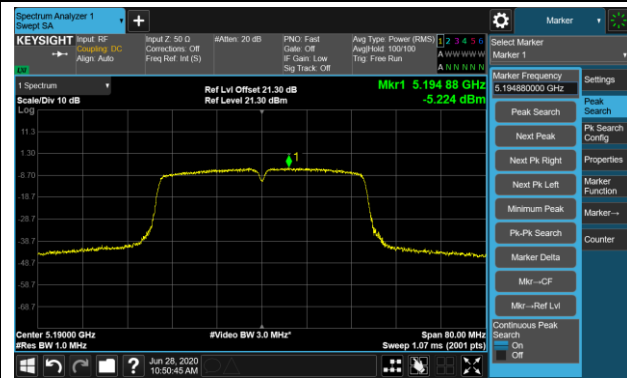

Channel 144 (5720MHz)

Channel 149 (5745MHz)

Channel 157 (5785MHz)

Channel 165 (5825MHz)

802.11ac-VHT40 Power Spectral Density - Ant 1 / Ant 0 + 1 (CDD Mode)

Channel 38 (5190MHz)

Channel 46 (5230MHz)

Channel 54 (5270MHz)

Channel 62 (5310MHz)

Channel 102 (5510MHz)

Channel 110 (5550MHz)

Channel 134 (5670MHz)

Channel 142 (5710MHz)

802.11ac-VHT80 Power Spectral Density - Ant 1 / Ant 0 + 1 (CDD Mode)

Channel 42 (5210MHz)

Channel 58 (5290MHz)