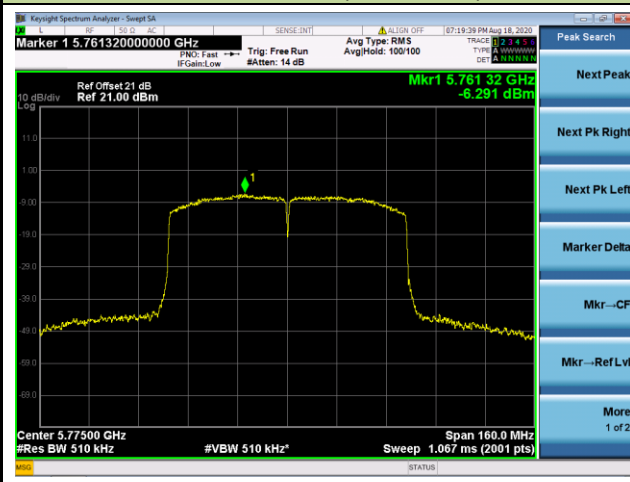

Channel 155 (5775MHz)