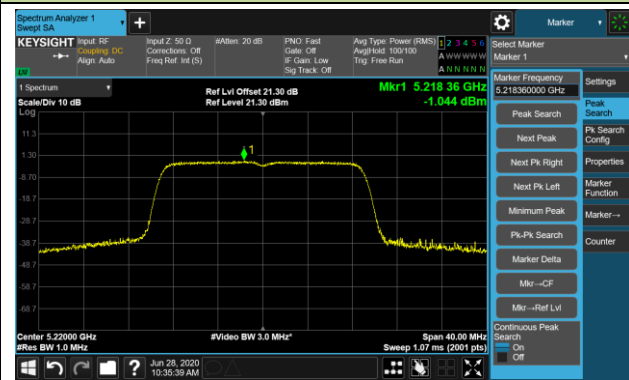

802.11n-HT40 Power Spectral Density - Ant 1 / Ant 0 + 1 (CDD Mode)

Channel 151 (5755MHz)

Channel 159 (5795MHz)

802.11ac-VHT20 Power Spectral Density - Ant 1 / Ant 0 + 1 (CDD Mode)

Channel 36 (5180MHz)

Channel 44 (5220MHz)