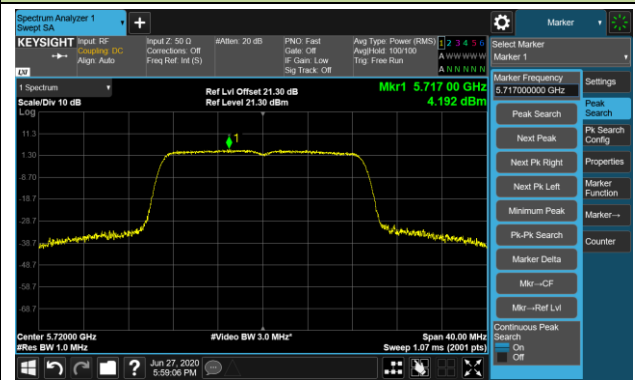

802.11a Power Spectral Density - Ant 1 / Ant 0 + 1 (CDD Mode)

Channel 140 (5700MHz)

Channel 144 (5720MHz)

Channel 149 (5745MHz)

Channel 157 (5785MHz)

Channel 165 (5825MHz)

802.11n-HT20 Power Spectral Density - Ant 1 / Ant 0 + 1 (CDD Mode)

Channel 36 (5180MHz)

Channel 44 (5220MHz)

Channel 48 (5240MHz)

Channel 52 (5260MHz)

Channel 60 (5300MHz)

Channel 64 (5320MHz)

Channel 100 (5500MHz)

Channel 116 (5580MHz)

802.11n-HT20 Power Spectral Density - Ant 1 / Ant 0 + 1 (CDD Mode)

Channel 140 (5700MHz)

Channel 144 (5720MHz)

Channel 149 (5745MHz)

Channel 157 (5785MHz)

Channel 165 (5825MHz)

802.11n-HT40 Power Spectral Density - Ant 1 / Ant 0 + 1 (CDD Mode)