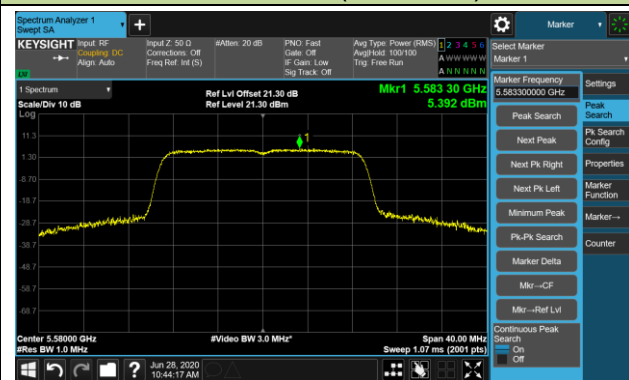

Channel 48 (5240MHz)

Channel 52 (5260MHz)

Channel 60 (5300MHz)

Channel 64 (5320MHz)

Channel 100 (5500MHz)

Channel 116 (5580MHz)

802.11ac-VHT20 Power Spectral Density - Ant 1 / Ant 0 + 1 (CDD Mode)

Channel 140 (5700MHz)

Channel 144 (5720MHz)

Channel 149 (5745MHz)

Channel 157 (5785MHz)

Channel 165 (5825MHz)

802.11ac-VHT40 Power Spectral Density - Ant 1 / Ant 0 + 1 (CDD Mode)

Channel 38 (5190MHz)

Channel 46 (5230MHz)

Channel 54 (5270MHz)