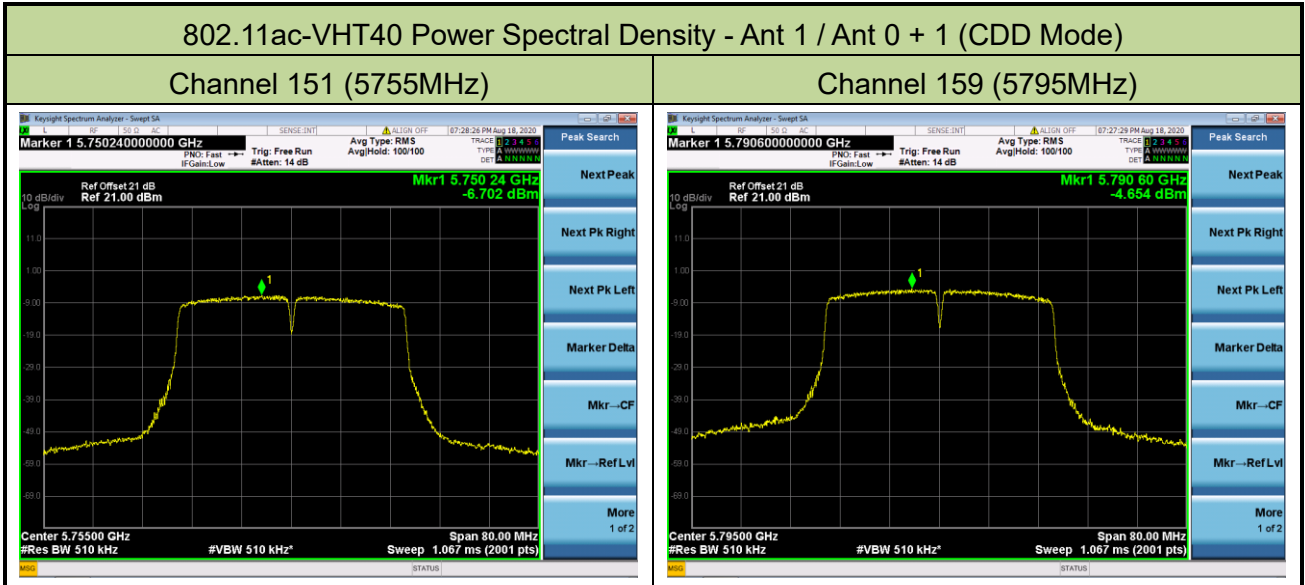

Channel 62 (5310MHz)

Channel 102 (5510MHz)

Channel 110 (5550MHz)

Channel 134 (5670MHz)

Channel 142 (5710MHz)

802.11ac-VHT80 Power Spectral Density - Ant 1 / Ant 0 + 1 (CDD Mode)

Channel 42 (5210MHz)

Channel 58 (5290MHz)