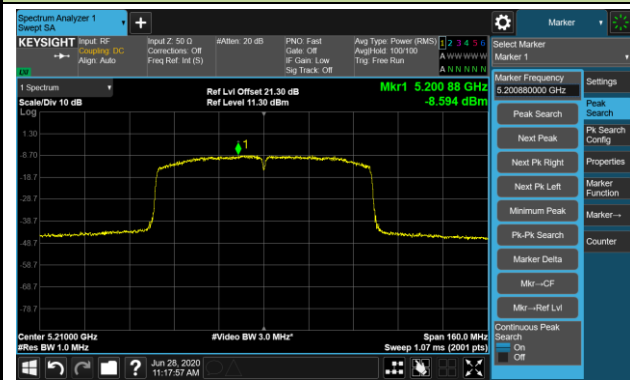

Channel 62 (5310MHz)

Channel 102 (5510MHz)

Channel 110 (5550MHz)

Channel 134 (5670MHz)

Channel 142 (5710MHz)

802.11ac-VHT80 Power Spectral Density - Ant 1 / Ant 0 + 1 (CDD Mode)

Channel 42 (5210MHz)

Channel 58 (5290MHz)