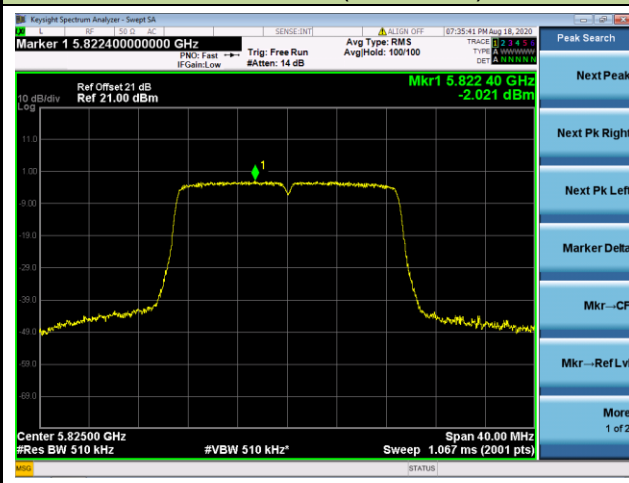

802.11n-HT20 Power Spectral Density - Ant 1 / Ant 0 + 1 (CDD Mode)

Channel 140 (5700MHz)

Channel 144 (5720MHz)

Channel 149 (5745MHz)

Channel 157 (5785MHz)

Channel 165 (5825MHz)

802.11n-HT40 Power Spectral Density - Ant 1 / Ant 0 + 1 (CDD Mode)