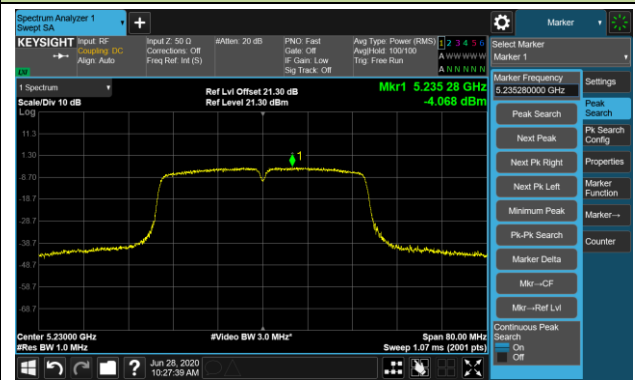

Channel 46 (5230MHz)