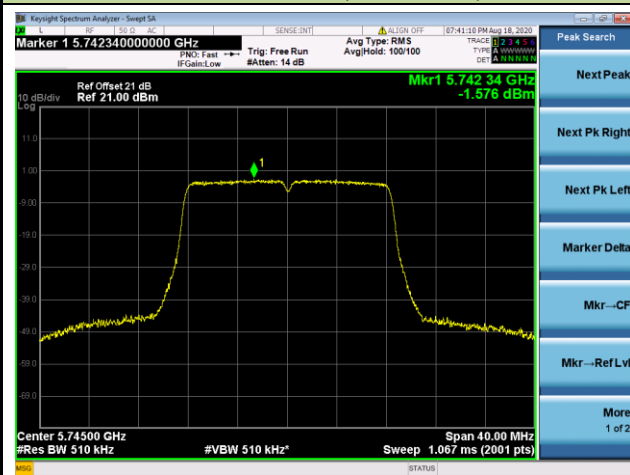

802.11a Power Spectral Density - Ant 1 / Ant 0 + 1 (CDD Mode)

Channel 140 (5700MHz)

Channel 144 (5720MHz)

Channel 149 (5745MHz)

Channel 157 (5785MHz)

Channel 165 (5825MHz)

802.11n-HT20 Power Spectral Density - Ant 1 / Ant 0 + 1 (CDD Mode)