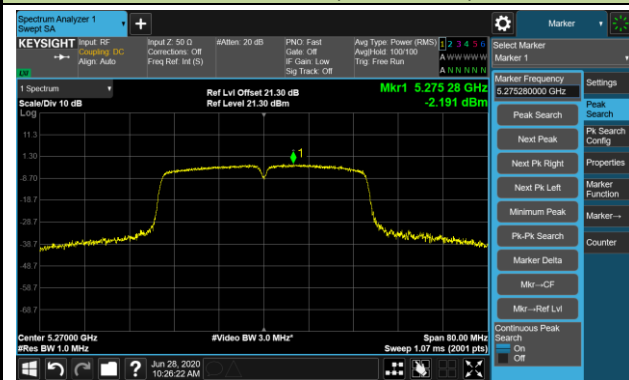

Channel 54 (5270MHz)