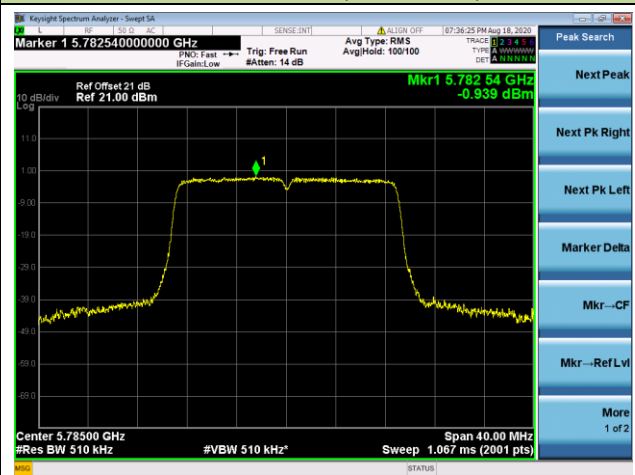

802.11n-HT20 Power Spectral Density - Ant 1 / Ant 0 + 1 (CDD Mode)

Channel 140 (5700MHz)

Channel 144 (5720MHz)

Channel 149 (5745MHz)

Channel 157 (5785MHz)

Channel 165 (5825MHz)

802.11n-HT40 Power Spectral Density - Ant 1 / Ant 0 + 1 (CDD Mode)