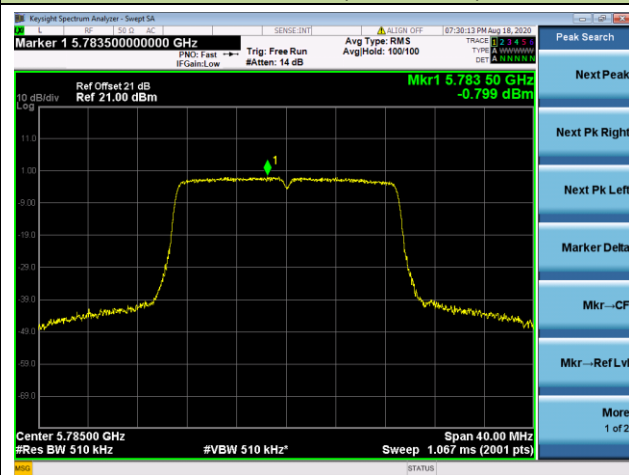

Channel 157 (5785MHz)