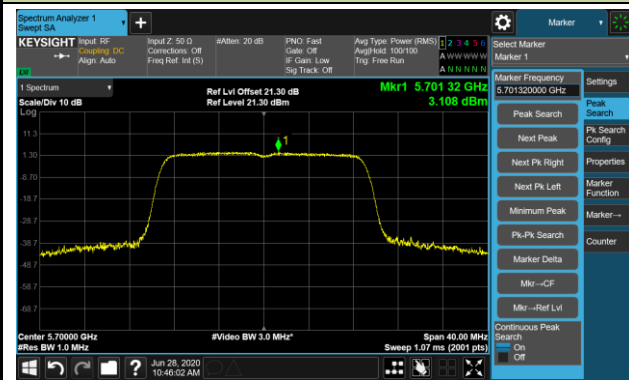

Channel 48 (5240MHz)

Channel 52 (5260MHz)

Channel 60 (5300MHz)

Channel 64 (5320MHz)

Channel 100 (5500MHz)

Channel 116 (5580MHz)

802.11ac-VHT20 Power Spectral Density - Ant 1 / Ant 0 + 1 (CDD Mode)

Channel 140 (5700MHz)

Channel 144 (5720MHz)

Channel 149 (5745MHz)

Channel 157 (5785MHz)

Channel 165 (5825MHz)

802.11ac-VHT40 Power Spectral Density - Ant 1 / Ant 0 + 1 (CDD Mode)

Channel 38 (5190MHz)

Channel 46 (5230MHz)

Channel 54 (5270MHz)