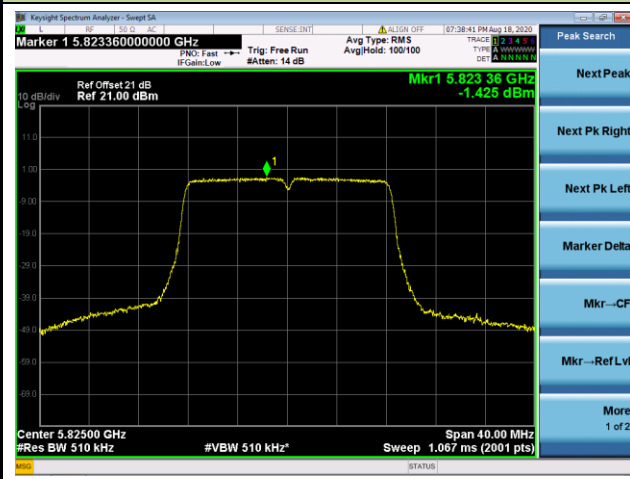

802.11a Power Spectral Density - Ant 1 / Ant 0 + 1 (CDD Mode)

Channel 140 (5700MHz)

Channel 144 (5720MHz)

Channel 149 (5745MHz)

Channel 157 (5785MHz)

Channel 165 (5825MHz)

802.11n-HT20 Power Spectral Density - Ant 1 / Ant 0 + 1 (CDD Mode)