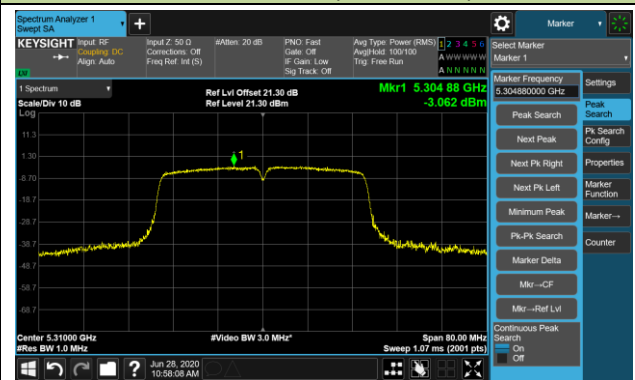

Channel 144 (5720MHz)

Channel 149 (5745MHz)

Channel 157 (5785MHz)

Channel 165 (5825MHz)

802.11ac-VHT40 Power Spectral Density - Ant 1 / Ant 0 + 1 (CDD Mode)

Channel 38 (5190MHz)

Channel 46 (5230MHz)

Channel 54 (5270MHz)

Channel 62 (5310MHz)

Channel 102 (5510MHz)

Channel 110 (5550MHz)

Channel 134 (5670MHz)

Channel 142 (5710MHz)

802.11ac-VHT80 Power Spectral Density - Ant 1 / Ant 0 + 1 (CDD Mode)

Channel 42 (5210MHz)

Channel 58 (5290MHz)