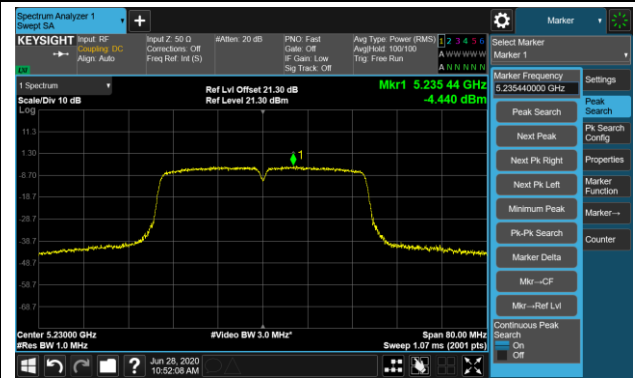

Channel 144 (5720MHz)

Channel 149 (5745MHz)

Channel 157 (5785MHz)

Channel 165 (5825MHz)

802.11ac-VHT40 Power Spectral Density - Ant 1 / Ant 0 + 1 (CDD Mode)

Channel 38 (5190MHz)

Channel 46 (5230MHz)

Channel 54 (5270MHz)

Channel 62 (5310MHz)

Channel 102 (5510MHz)

Channel 110 (5550MHz)

Channel 134 (5670MHz)

Channel 142 (5710MHz)

802.11ac-VHT80 Power Spectral Density - Ant 1 / Ant 0 + 1 (CDD Mode)

Channel 42 (5210MHz)

Channel 58 (5290MHz)