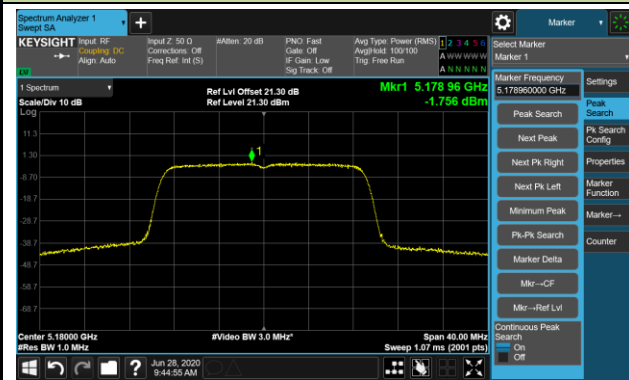

802.11n-HT20 Power Spectral Density - Ant 1 / Ant 0 + 1 (CDD Mode)

Channel 36 (5180MHz)