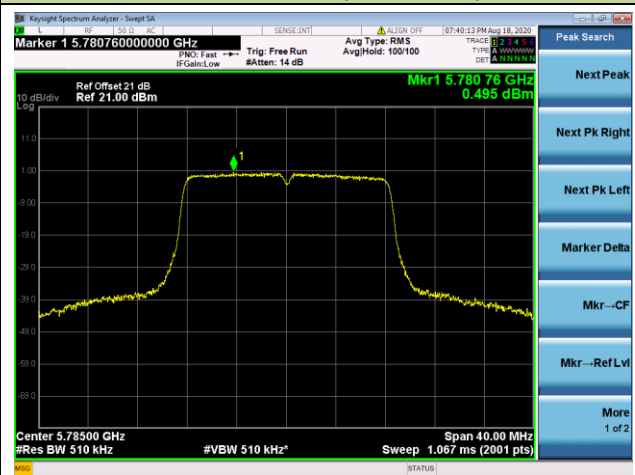

802.11a Power Spectral Density - Ant 1 / Ant 0 + 1 (CDD Mode)

Channel 140 (5700MHz)

Channel 144 (5720MHz)

Channel 149 (5745MHz)

Channel 157 (5785MHz)

Channel 165 (5825MHz)

802.11n-HT20 Power Spectral Density - Ant 1 / Ant 0 + 1 (CDD Mode)