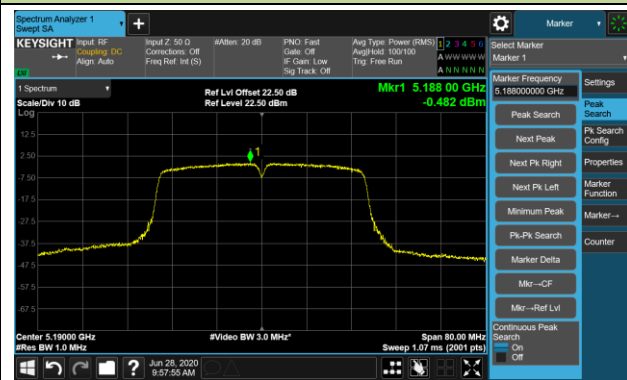

802.11n-HT20 Power Spectral Density - Ant 0 / Ant 0 + 1 (CDD Mode)

Channel 36 (5180MHz)

Channel 44 (5220MHz)

802.11n-HT20 Power Spectral Density - Ant 0 / Ant 0 + 1 (CDD Mode)

Channel 48 (5240MHz)

802.11n-HT40 Power Spectral Density - Ant 0 / Ant 0 + 1 (CDD Mode)

Channel 38 (5190MHz)

Channel 44 (5230MHz)

802.11ac-VHT20 Power Spectral Density - Ant 0 / Ant 0 + 1 (CDD Mode)

Channel 36 (5180MHz)

Channel 44 (5220MHz)

802.11ac-VHT20 Power Spectral Density - Ant 0 / Ant 0 + 1 (CDD Mode)