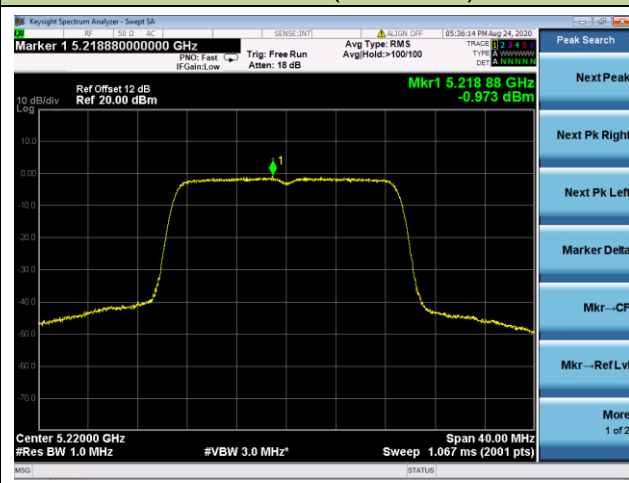

Channel 106 (5530MHz)

Channel 138 (5690MHz)

Channel 155 (5775MHz)

For ISED UNII-1 Band

802.11a Power Spectral Density - Ant 0 / Ant 0 + 1 (CDD Mode)

Channel 36 (5180MHz)

Channel 44 (5220MHz)

Channel 48 (5240MHz)

802.11n-HT20 Power Spectral Density - Ant 0 / Ant 0 + 1 (CDD Mode)

Channel 36 (5180MHz)

Channel 44 (5220MHz)

802.11n-HT20 Power Spectral Density - Ant 0 / Ant 0 + 1 (CDD Mode)

Channel 48 (5240MHz)

802.11n-HT40 Power Spectral Density - Ant 0 / Ant 0 + 1 (CDD Mode)