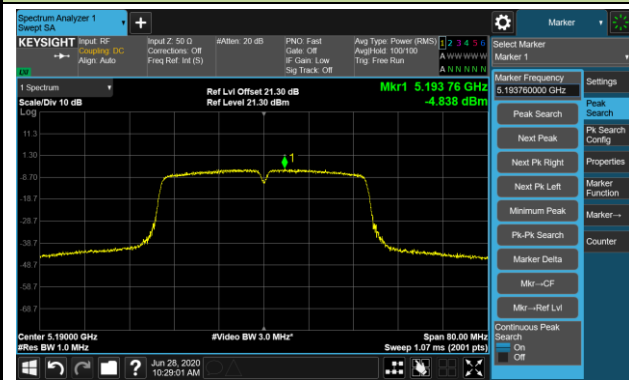

802.11n-HT40 Power Spectral Density - Ant 1 / Ant 0 + 1 (CDD Mode)

Channel 38 (5190MHz)