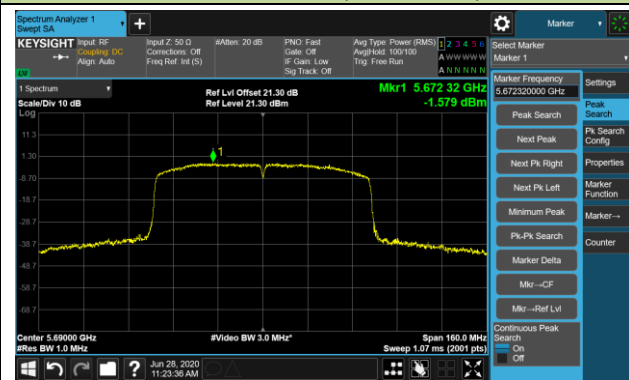

Channel 62 (5310MHz)

Channel 102 (5510MHz)

Channel 110 (5550MHz)

Channel 134 (5670MHz)

Channel 142 (5710MHz)

802.11ac-VHT80 Power Spectral Density - Ant 1 / Ant 0 + 1 (CDD Mode)

Channel 42 (5210MHz)

Channel 58 (5290MHz)

Channel 106 (5530MHz)

Channel 138 (5690MHz)

Channel 155 (5775MHz)

For ISED UNII-1 Band

802.11a Power Spectral Density - Ant 0 / Ant 0 + 1 (CDD Mode)

Channel 36 (5180MHz)

Channel 44 (5220MHz)

Channel 48 (5240MHz)