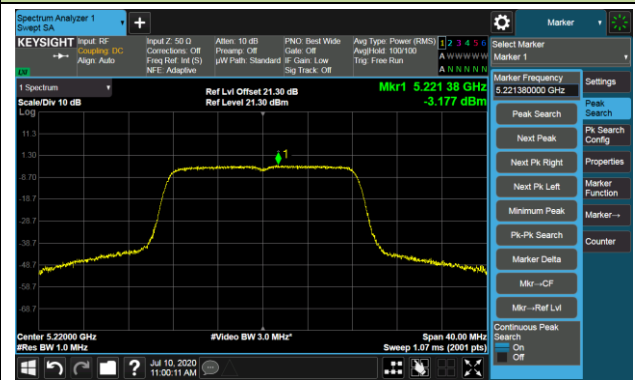

Channel 38 (5190MHz)

Channel 44 (5230MHz)

802.11ac-VHT20 Power Spectral Density - Ant 0 / Ant 0 + 1 (CDD Mode)

Channel 36 (5180MHz)

Channel 44 (5220MHz)

802.11ac-VHT20 Power Spectral Density - Ant 0 / Ant 0 + 1 (CDD Mode)

Channel 48 (5240MHz)

802.11ac-VHT40 Power Spectral Density - Ant 0 / Ant 0 + 1 (CDD Mode)

Channel 38 (5190MHz)

Channel 46 (5230MHz)

802.11ac-VHT80 Power Spectral Density - Ant 0 / Ant 0 + 1 (CDD Mode)

Channel 42 (5210MHz)

802.11a Power Spectral Density - Ant 1 / Ant 0 + 1 (CDD Mode)

Channel 36 (5180MHz)

Channel 44 (5220MHz)

Channel 48 (5240MHz)

802.11n-HT20 Power Spectral Density - Ant 1 / Ant 0 + 1 (CDD Mode)

Channel 36 (5180MHz)