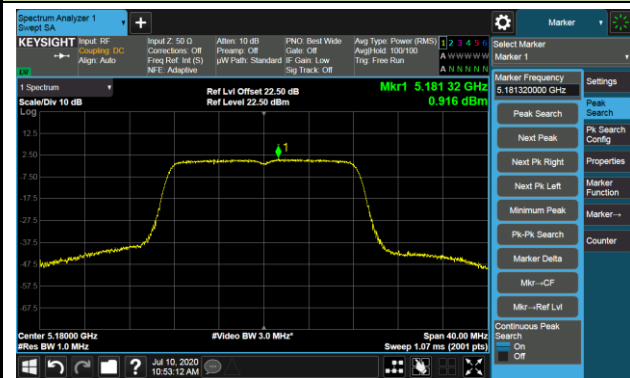

Channel 62 (5310MHz)

Channel 102 (5510MHz)

Channel 110 (5550MHz)

Channel 134 (5670MHz)

Channel 142 (5710MHz)

802.11ac-VHT80 Power Spectral Density - Ant 1 / Ant 0 + 1 (CDD Mode)

Channel 42 (5210MHz)

Channel 58 (5290MHz)

Channel 106 (5530MHz)

Channel 138 (5690MHz)

Channel 155 (5775MHz)

For ISED UNII-1 Band

802.11a Power Spectral Density - Ant 0 / Ant 0 + 1 (CDD Mode)

Channel 36 (5180MHz)

Channel 44 (5220MHz)

Channel 48 (5240MHz)

802.11n-HT20 Power Spectral Density - Ant 0 / Ant 0 + 1 (CDD Mode)

Channel 36 (5180MHz)

Channel 44 (5220MHz)

802.11n-HT20 Power Spectral Density - Ant 0 / Ant 0 + 1 (CDD Mode)

Channel 48 (5240MHz)

802.11n-HT40 Power Spectral Density - Ant 0 / Ant 0 + 1 (CDD Mode)