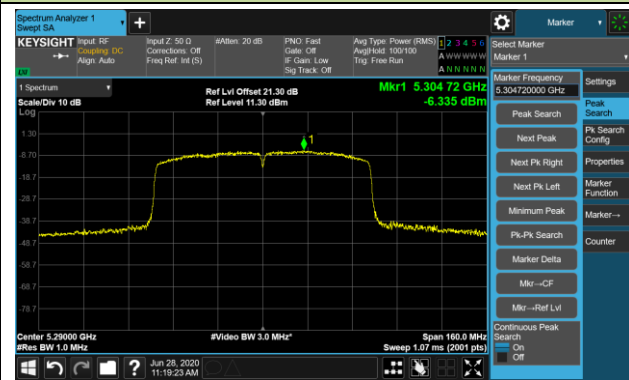

Channel 62 (5310MHz)

Channel 102 (5510MHz)

Channel 110 (5550MHz)

Channel 134 (5670MHz)

Channel 142 (5710MHz)

802.11ac-VHT80 Power Spectral Density - Ant 1 / Ant 0 + 1 (CDD Mode)

Channel 42 (5210MHz)

Channel 58 (5290MHz)