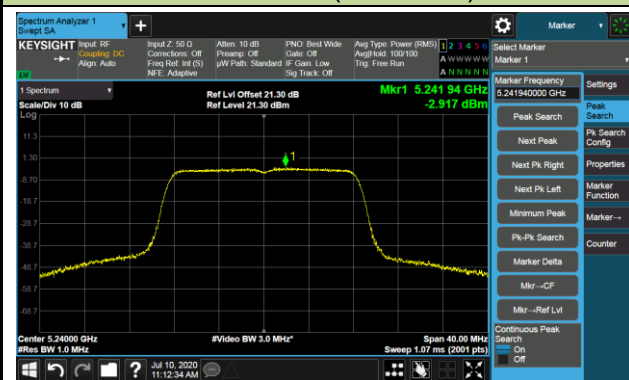

Channel 48 (5240MHz)

802.11ac-VHT40 Power Spectral Density - Ant 0 / Ant 0 + 1 (CDD Mode)

Channel 38 (5190MHz)

Channel 46 (5230MHz)

802.11ac-VHT80 Power Spectral Density - Ant 0 / Ant 0 + 1 (CDD Mode)

Channel 42 (5210MHz)

802.11a Power Spectral Density - Ant 1 / Ant 0 + 1 (CDD Mode)

Channel 36 (5180MHz)

Channel 44 (5220MHz)

Channel 48 (5240MHz)

802.11n-HT20 Power Spectral Density - Ant 1 / Ant 0 + 1 (CDD Mode)

Channel 36 (5180MHz)

Channel 44 (5220MHz)