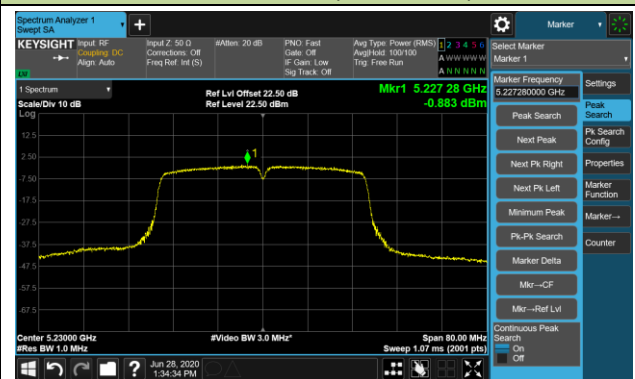

Channel 38 (5190MHz)

Channel 44 (5230MHz)

802.11ac-VHT20 Power Spectral Density - Ant 0 / Ant 0 + 1 (CDD Mode)

Channel 36 (5180MHz)

Channel 44 (5220MHz)

802.11ac-VHT20 Power Spectral Density - Ant 0 / Ant 0 + 1 (CDD Mode)

Channel 48 (5240MHz)

802.11ac-VHT40 Power Spectral Density - Ant 0 / Ant 0 + 1 (CDD Mode)

Channel 38 (5190MHz)

Channel 46 (5230MHz)

802.11ac-VHT80 Power Spectral Density - Ant 0 / Ant 0 + 1 (CDD Mode)

Channel 42 (5210MHz)

802.11a Power Spectral Density - Ant 1 / Ant 0 + 1 (CDD Mode)

Channel 36 (5180MHz)

Channel 44 (5220MHz)

Channel 48 (5240MHz)

802.11n-HT20 Power Spectral Density - Ant 1 / Ant 0 + 1 (CDD Mode)

Channel 36 (5180MHz)