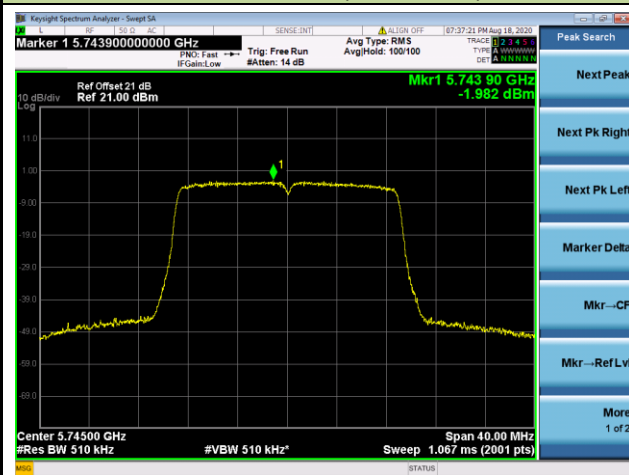

802.11n-HT20 Power Spectral Density - Ant 1 / Ant 0 + 1 (CDD Mode)

Channel 140 (5700MHz)

Channel 144 (5720MHz)

Channel 149 (5745MHz)

Channel 157 (5785MHz)

Channel 165 (5825MHz)

802.11n-HT40 Power Spectral Density - Ant 1 / Ant 0 + 1 (CDD Mode)