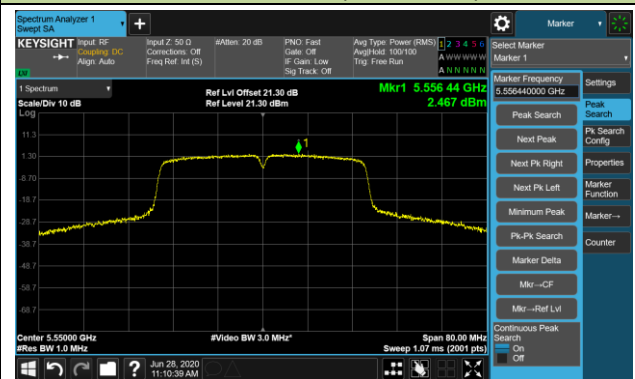

Channel 144 (5720MHz)

Channel 149 (5745MHz)

Channel 157 (5785MHz)

Channel 165 (5825MHz)

802.11ac-VHT40 Power Spectral Density - Ant 1 / Ant 0 + 1 (CDD Mode)

Channel 38 (5190MHz)

Channel 46 (5230MHz)

Channel 54 (5270MHz)

Channel 62 (5310MHz)

Channel 102 (5510MHz)

Channel 110 (5550MHz)

Channel 134 (5670MHz)

Channel 142 (5710MHz)

802.11ac-VHT80 Power Spectral Density - Ant 1 / Ant 0 + 1 (CDD Mode)

Channel 42 (5210MHz)

Channel 58 (5290MHz)