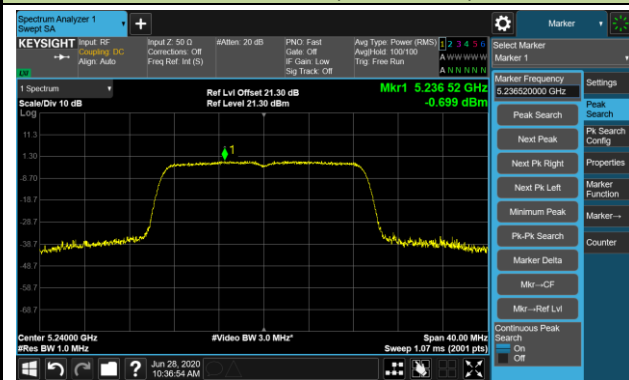

802.11n-HT40 Power Spectral Density - Ant 1 / Ant 0 + 1 (CDD Mode)

Channel 151 (5755MHz)

Channel 159 (5795MHz)

802.11ac-VHT20 Power Spectral Density - Ant 1 / Ant 0 + 1 (CDD Mode)

Channel 36 (5180MHz)

Channel 44 (5220MHz)

Channel 48 (5240MHz)

Channel 52 (5260MHz)

Channel 60 (5300MHz)

Channel 64 (5320MHz)

Channel 100 (5500MHz)

Channel 116 (5580MHz)

802.11ac-VHT20 Power Spectral Density - Ant 1 / Ant 0 + 1 (CDD Mode)

Channel 140 (5700MHz)