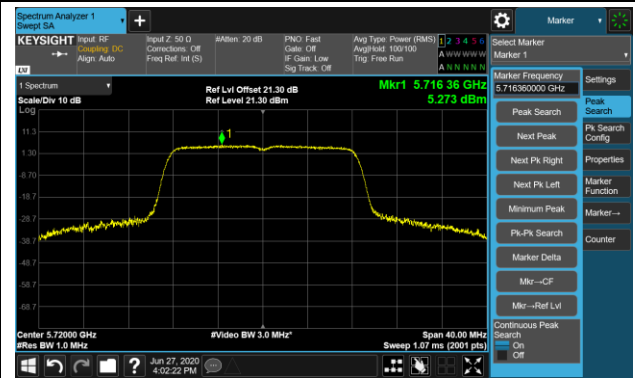

802.11a Power Spectral Density - Ant 1 / Ant 0 + 1 (CDD Mode)

Channel 140 (5700MHz)

Channel 144 (5720MHz)

Channel 149 (5745MHz)

Channel 157 (5785MHz)

Channel 165 (5825MHz)

802.11n-HT20 Power Spectral Density - Ant 1 / Ant 0 + 1 (CDD Mode)