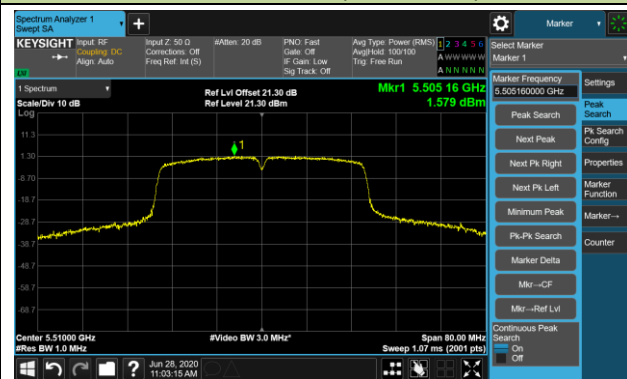

Channel 144 (5720MHz)

Channel 149 (5745MHz)

Channel 157 (5785MHz)

Channel 165 (5825MHz)

802.11ac-VHT40 Power Spectral Density - Ant 1 / Ant 0 + 1 (CDD Mode)

Channel 38 (5190MHz)

Channel 46 (5230MHz)

Channel 54 (5270MHz)

Channel 62 (5310MHz)

Channel 102 (5510MHz)

Channel 110 (5550MHz)

Channel 134 (5670MHz)

Channel 142 (5710MHz)

802.11ac-VHT80 Power Spectral Density - Ant 1 / Ant 0 + 1 (CDD Mode)

Channel 42 (5210MHz)

Channel 58 (5290MHz)