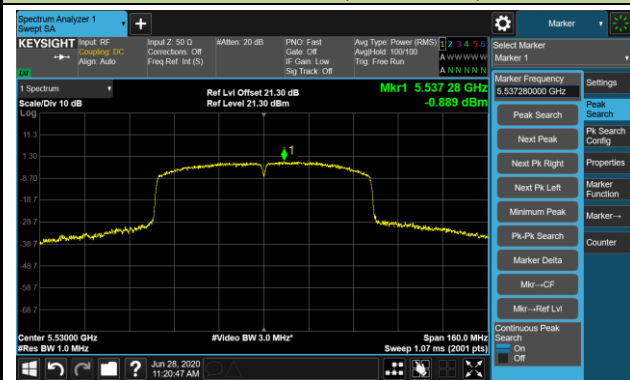

Channel 62 (5310MHz)

Channel 102 (5510MHz)

Channel 110 (5550MHz)

Channel 134 (5670MHz)

Channel 142 (5710MHz)

802.11ac-VHT80 Power Spectral Density - Ant 1 / Ant 0 + 1 (CDD Mode)

Channel 42 (5210MHz)

Channel 58 (5290MHz)

Channel 106 (5530MHz)

Channel 138 (5690MHz)

Channel 155 (5775MHz)

For ISED UNII-1 Band

802.11a Power Spectral Density - Ant 0 / Ant 0 + 1 (CDD Mode)

Channel 36 (5180MHz)

Channel 44 (5220MHz)

Channel 48 (5240MHz)