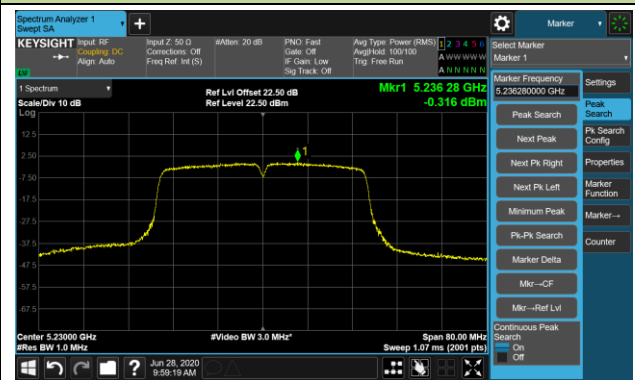

802.11n-HT20 Power Spectral Density - Ant 0 / Ant 0 + 1 (CDD Mode)

Channel 36 (5180MHz)

Channel 44 (5220MHz)

802.11n-HT20 Power Spectral Density - Ant 0 / Ant 0 + 1 (CDD Mode)

Channel 48 (5240MHz)

802.11n-HT40 Power Spectral Density - Ant 0 / Ant 0 + 1 (CDD Mode)

Channel 38 (5190MHz)

Channel 44 (5230MHz)

802.11ac-VHT20 Power Spectral Density - Ant 0 / Ant 0 + 1 (CDD Mode)

Channel 36 (5180MHz)

Channel 44 (5220MHz)

802.11ac-VHT20 Power Spectral Density - Ant 0 / Ant 0 + 1 (CDD Mode)