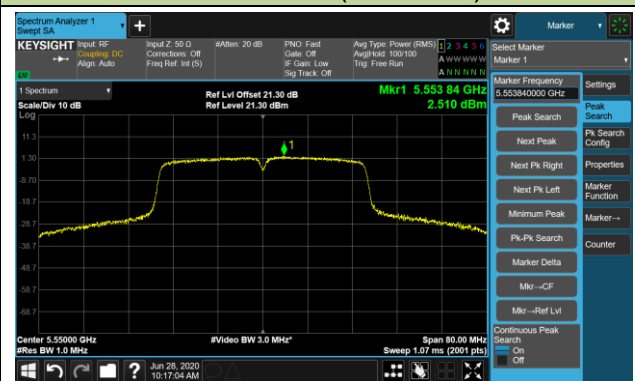

802.11n-HT20 Power Spectral Density - Ant 1 / Ant 0 + 1 (CDD Mode)

Channel 140 (5700MHz)

Channel 144 (5720MHz)

Channel 149 (5745MHz)

Channel 157 (5785MHz)

Channel 165 (5825MHz)

802.11n-HT40 Power Spectral Density - Ant 1 / Ant 0 + 1 (CDD Mode)

Channel 38 (5190MHz)

Channel 46 (5230MHz)

Channel 54 (5270MHz)

Channel 62 (5310MHz)

Channel 102 (5510MHz)

Channel 110 (5550MHz)

Channel 134 (5670MHz)

Channel 142 (5710MHz)

802.11n-HT40 Power Spectral Density - Ant 1 / Ant 0 + 1 (CDD Mode)

Channel 151 (5755MHz)

Channel 159 (5795MHz)

802.11ac-VHT20 Power Spectral Density - Ant 1 / Ant 0 + 1 (CDD Mode)

Channel 36 (5180MHz)

Channel 44 (5220MHz)