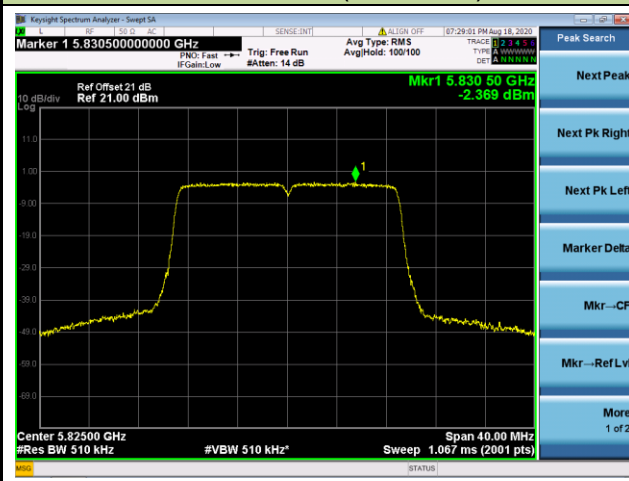

Channel 144 (5720MHz)

Channel 149 (5745MHz)

Channel 157 (5785MHz)

Channel 165 (5825MHz)

802.11ac-VHT40 Power Spectral Density - Ant 1 / Ant 0 + 1 (CDD Mode)

Channel 38 (5190MHz)

Channel 46 (5230MHz)

Channel 54 (5270MHz)