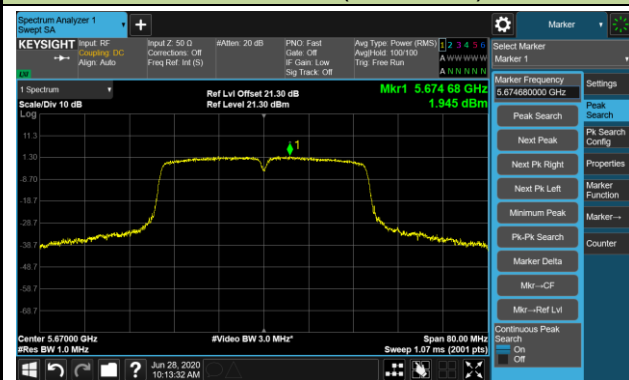

802.11n-HT20 Power Spectral Density - Ant 1 / Ant 0 + 1 (CDD Mode)

Channel 140 (5700MHz)

Channel 144 (5720MHz)

Channel 149 (5745MHz)

Channel 157 (5785MHz)

Channel 165 (5825MHz)

802.11n-HT40 Power Spectral Density - Ant 1 / Ant 0 + 1 (CDD Mode)

Channel 38 (5190MHz)

Channel 46 (5230MHz)

Channel 54 (5270MHz)

Channel 62 (5310MHz)

Channel 102 (5510MHz)

Channel 110 (5550MHz)

Channel 134 (5670MHz)

Channel 142 (5710MHz)

802.11n-HT40 Power Spectral Density - Ant 1 / Ant 0 + 1 (CDD Mode)

Channel 151 (5755MHz)

Channel 159 (5795MHz)

802.11ac-VHT20 Power Spectral Density - Ant 1 / Ant 0 + 1 (CDD Mode)

Channel 36 (5180MHz)

Channel 44 (5220MHz)