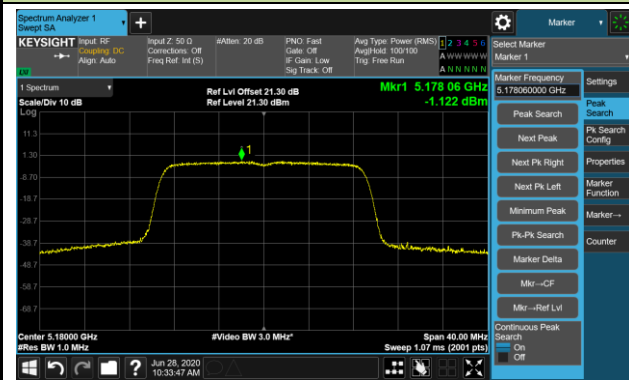

802.11n-HT40 Power Spectral Density - Ant 1 / Ant 0 + 1 (CDD Mode)

Channel 151 (5755MHz)

Channel 159 (5795MHz)

802.11ac-VHT20 Power Spectral Density - Ant 1 / Ant 0 + 1 (CDD Mode)

Channel 36 (5180MHz)

Channel 44 (5220MHz)