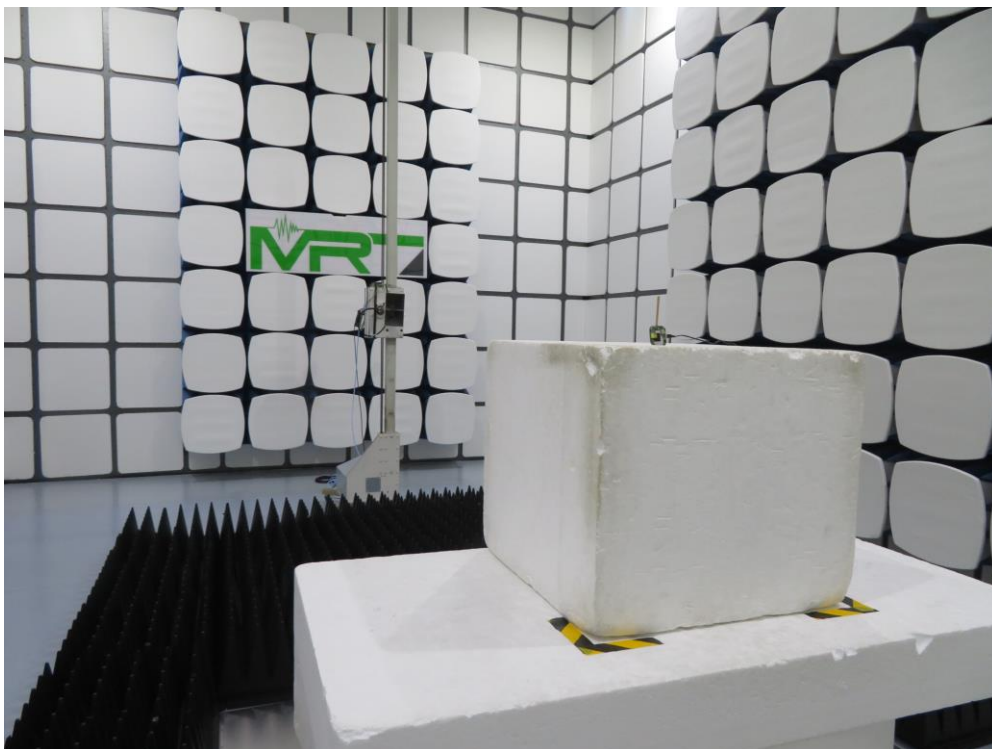

Test Setup Photo

Description: Front View of Conducted Emission Test Setup for Power Port

Description: Back View of Conducted Emission Test Setup for Power Port

Description: Radiated Spurious Emission Test Setup for Below 1GHz

Description: Radiated Spurious Emission Test Setup for Above 1GHz

Description: Conducted Test Setup

Description: DFS Test Setup