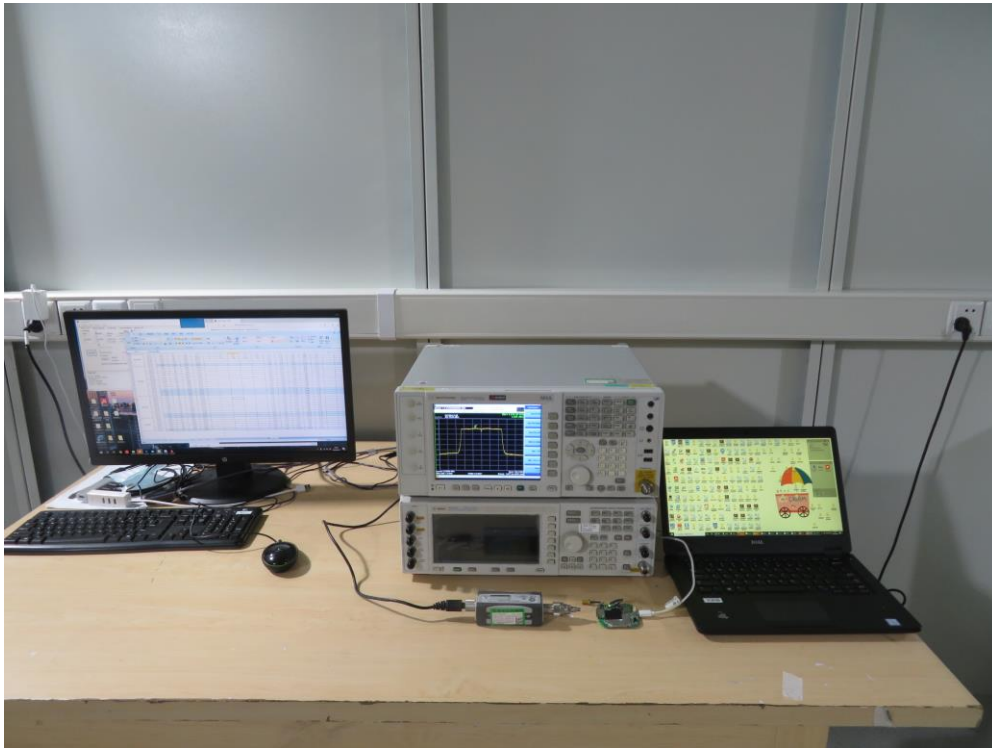

Test Setup Photo

Description: Front View of Conducted Emission Test Setup for Power Port

Description: Back View of Conducted Emission Test Setup for Power Port

Description: Radiated Spurious Emission Test Setup for Below 1GHz

Description: Radiated Spurious Emission Test Setup for Above 1GHz

Description: Conducted Test Setup

Description: DFS Test Setup