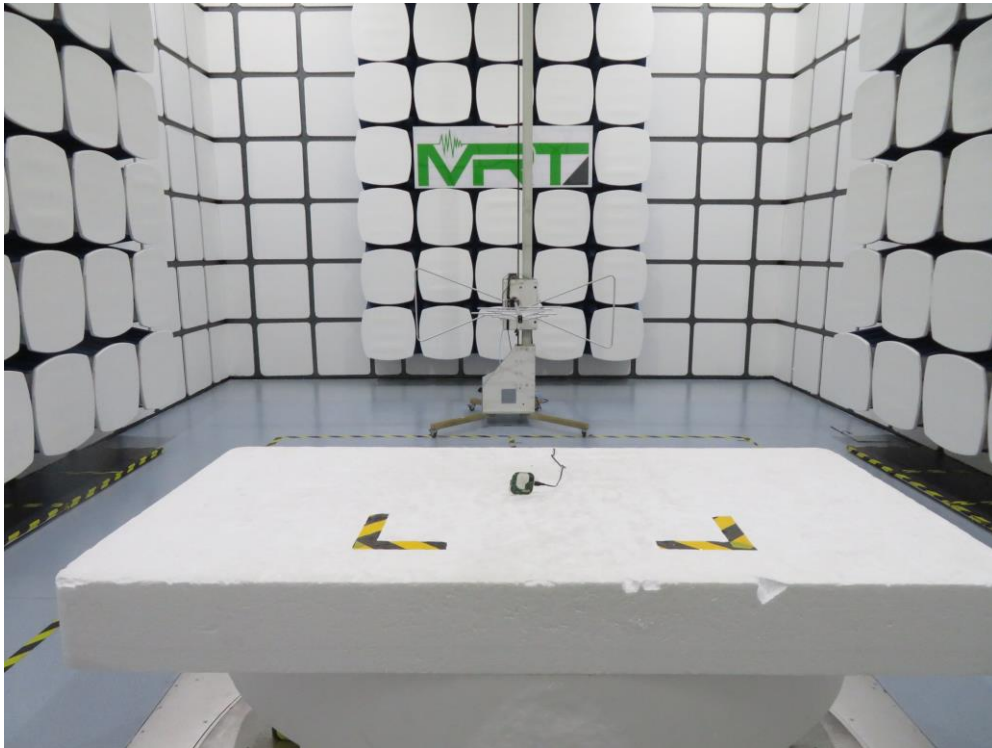

Test Setup Photo

Description: Front View of Conducted Emission Test Setup for Power Port

Description: Back View of Conducted Emission Test Setup for Power Port

Description: Radiated Spurious Emission Test Setup for Below 1GHz

Description: Radiated Spurious Emission Test Setup for Above 1GHz

Description: Conducted Test Setup

Description: DFS Test Setup