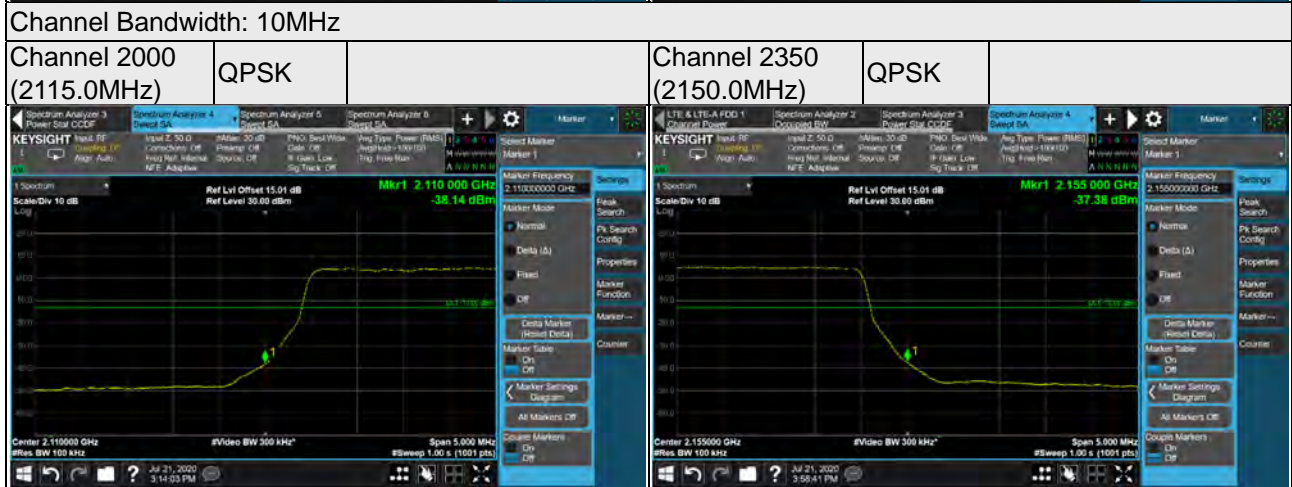

Chain 1

Channel Bandwidth: 15MHz

Channel 2025
(2117.5MHz)

QPSK

Channel 2325
(2147.5MHz)

QPSK

Channel Bandwidth: 20MHz

Channel 2050
(2120.0MHz)

QPSK

Channel 2300
(2145.0MHz)

QPSK

LTE Band 13
Chain 0

Channel Bandwidth: 5MHz

Channel 5205
(748.5MHz)

QPSK

Channel 5255
(753.5MHz)

QPSK

Channel Bandwidth: 10MHz

Channel 5230
(751.0MHz)

QPSK

Channel 5230
(751.0MHz)

QPSK

Chain 1

LTE Band 66