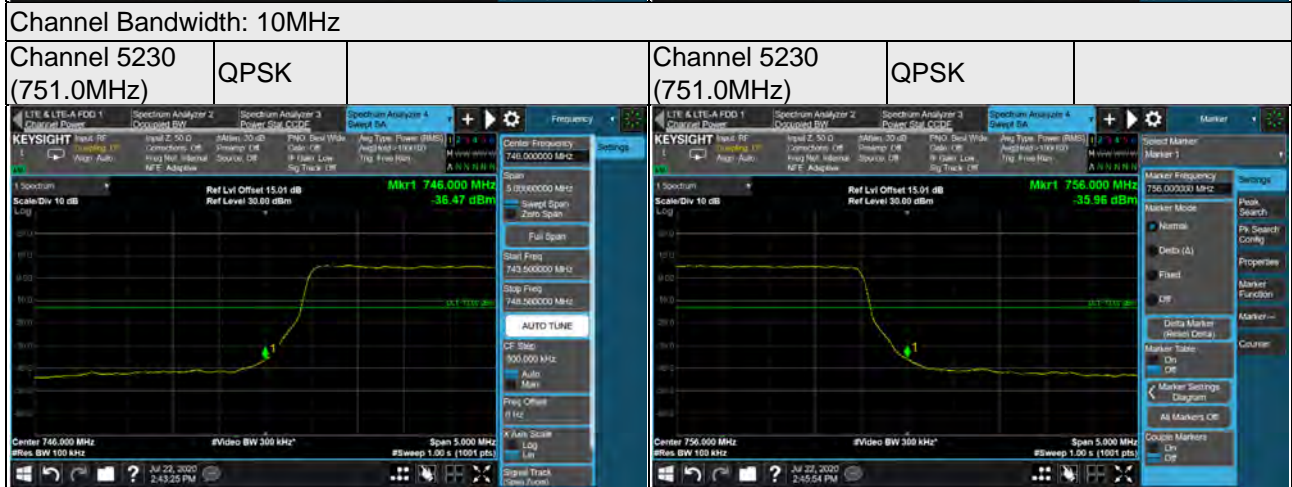

QPSK

Channel 2300
(2145.0MHz)

QPSK

LTE Band 13
Chain 0

Channel Bandwidth: 5MHz

Channel 5205
(748.5MHz)

QPSK

Channel 5255
(753.5MHz)

QPSK

Channel Bandwidth: 10MHz

Channel 5230
(751.0MHz)

QPSK

Channel 5230
(751.0MHz)

QPSK

Chain 1

LTE Band 66

Chain 0

Channel Bandwidth: 5MHz

Channel Bandwidth: 10MHz

Channel Bandwidth: 15MHz

Channel 66511
(2117.5MHz)

QPSK

Channel 67061
(2172.5MHz)

QPSK