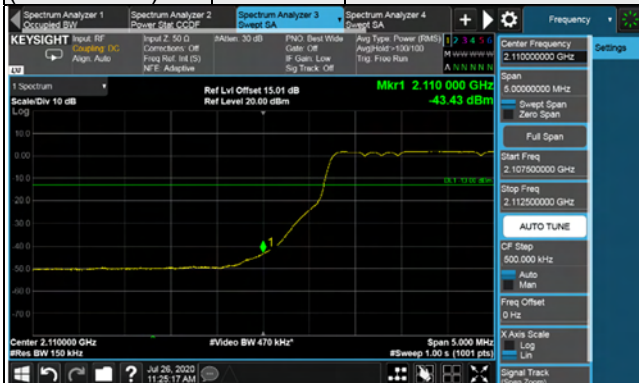

Channel Bandwidth: 15MHz

Channel 66511
(2117.5MHz)

QPSK

Channel 67061
(2172.5MHz)

QPSK