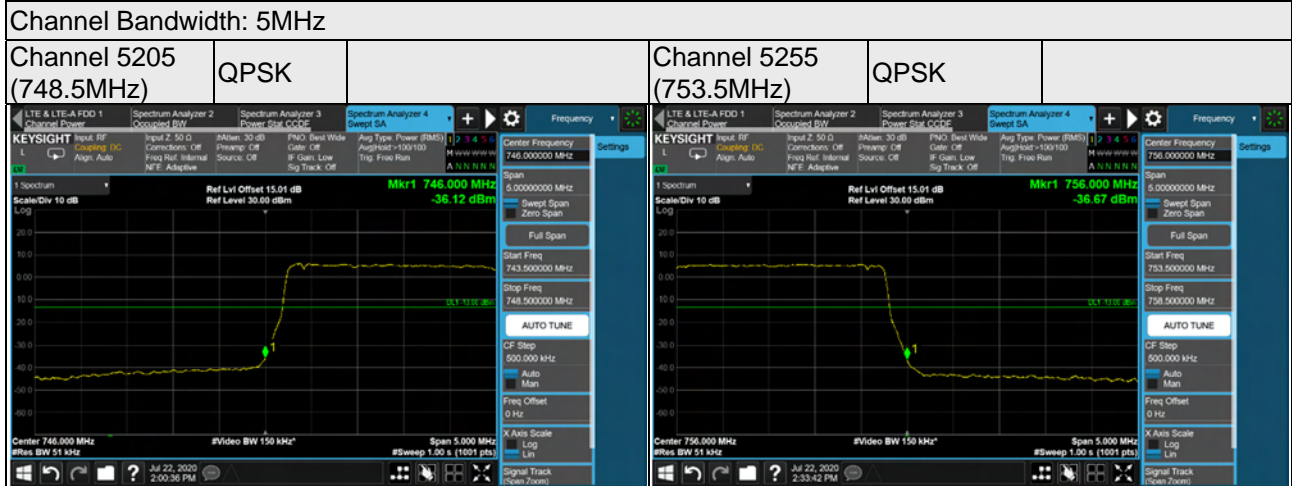

QPSK

Channel 2300
(2145.0MHz)

QPSK

LTE Band 13
Chain 0

Channel Bandwidth: 5MHz

Channel 5205
(748.5MHz)

QPSK

Channel 5255
(753.5MHz)

QPSK

Channel Bandwidth: 10MHz

Channel 5230
(751.0MHz)

QPSK

Channel 5230
(751.0MHz)

QPSK

Chain 1

LTE Band 66

Chain 0

Channel Bandwidth: 5MHz

Channel Bandwidth: 10MHz

Channel Bandwidth: 15MHz

Channel 66511
(2117.5MHz)

QPSK

Channel 67061
(2172.5MHz)

QPSK