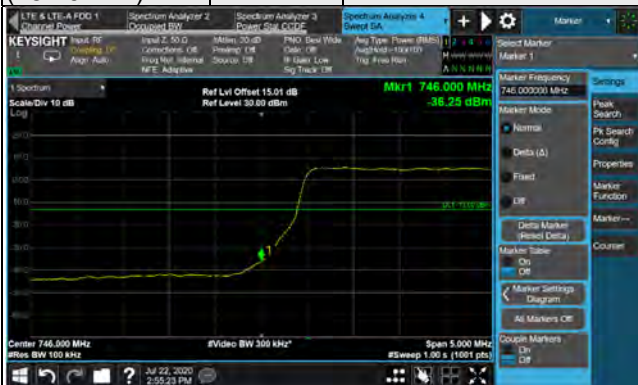

QPSK

Channel 2300
(2145.0MHz)

QPSK

LTE Band 13
Chain 0

Channel Bandwidth: 5MHz

Channel 5205
(748.5MHz)

QPSK

Channel 5255
(753.5MHz)

QPSK

Channel Bandwidth: 10MHz

Channel 5230
(751.0MHz)

QPSK

Channel 5230
(751.0MHz)

QPSK

Chain 1

LTE Band 66

Chain 0

Channel Bandwidth: 5MHz

Channel Bandwidth: 10MHz

Channel Bandwidth: 15MHz

Channel 66511
(2117.5MHz)

QPSK

Channel 67061
(2172.5MHz)

QPSK