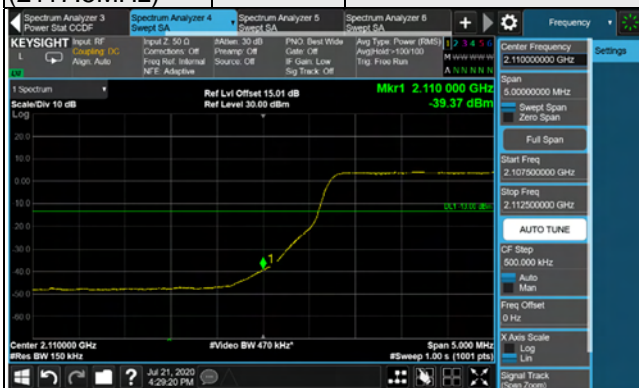

Chain 1

Channel Bandwidth: 15MHz

Channel 2025
(2117.5MHz)

QPSK

Channel 2325
(2147.5MHz)

QPSK

Channel Bandwidth: 20MHz

Channel 2050
(2120.0MHz)

QPSK

Channel 2300
(2145.0MHz)

QPSK

LTE Band 13
Chain 0

Channel Bandwidth: 5MHz

Channel 5205
(748.5MHz)

QPSK

Channel 5255
(753.5MHz)

QPSK

Channel Bandwidth: 10MHz

Channel 5230
(751.0MHz)

QPSK

Channel 5230
(751.0MHz)

QPSK

Chain 1

LTE Band 66