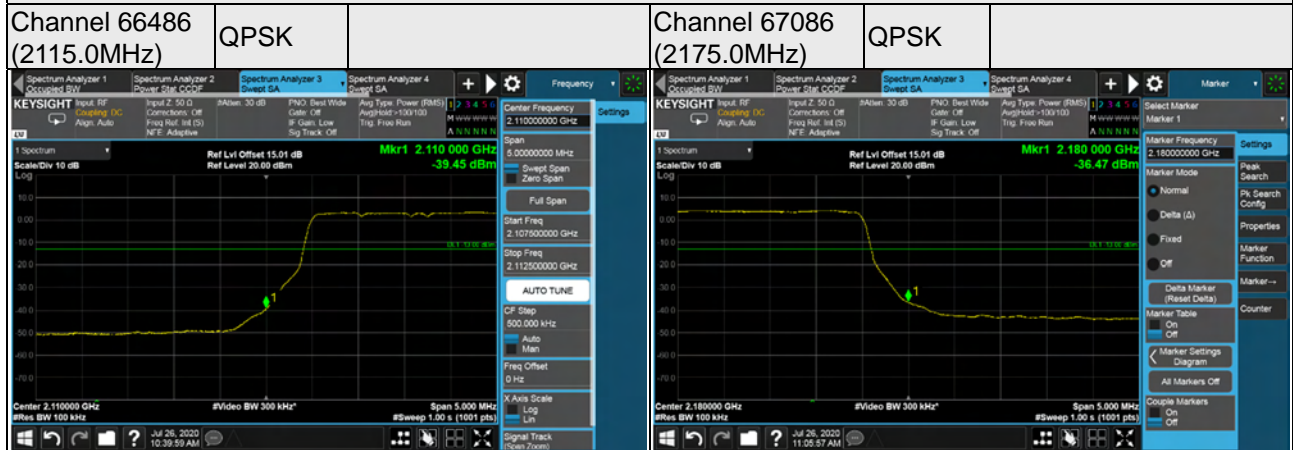

QPSK

Channel 2300
(2145.0MHz)

QPSK

LTE Band 13
Chain 0

Channel Bandwidth: 5MHz

Channel 5205
(748.5MHz)

QPSK

Channel 5255
(753.5MHz)

QPSK

Channel Bandwidth: 10MHz

Channel 5230
(751.0MHz)

QPSK

Channel 5230
(751.0MHz)

QPSK

Chain 1

LTE Band 66

Chain 0

Channel Bandwidth: 5MHz

Channel Bandwidth: 10MHz

Channel Bandwidth: 15MHz

Channel 66511
(2117.5MHz)

QPSK

Channel 67061
(2172.5MHz)

QPSK