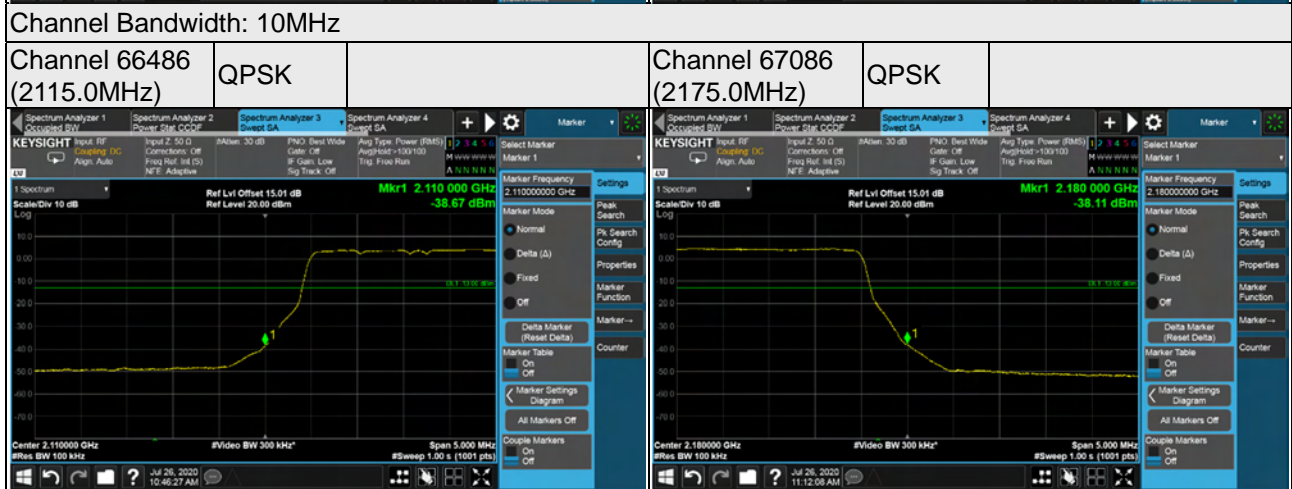

Channel Bandwidth: 20MHz

Channel 66536
(2120.0MHz)

QPSK

Channel 67036
(2170.0MHz)

QPSK

Chain 1

Channel Bandwidth: 15MHz

Channel 66511
(2117.5MHz)