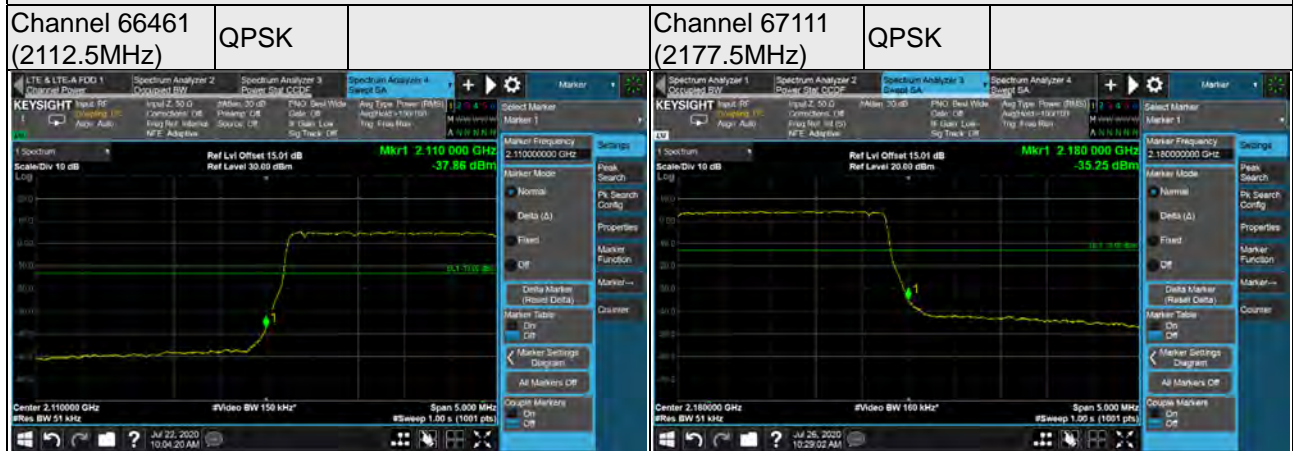

QPSK

Channel 2300
(2145.0MHz)

QPSK

LTE Band 13
Chain 0

Channel Bandwidth: 5MHz

Channel 5205
(748.5MHz)

QPSK

Channel 5255
(753.5MHz)

QPSK

Channel Bandwidth: 10MHz

Channel 5230
(751.0MHz)

QPSK

Channel 5230
(751.0MHz)

QPSK

Chain 1

LTE Band 66

Chain 0

Channel Bandwidth: 5MHz

Channel Bandwidth: 10MHz

Channel Bandwidth: 15MHz

Channel 66511
(2117.5MHz)

QPSK

Channel 67061
(2172.5MHz)

QPSK