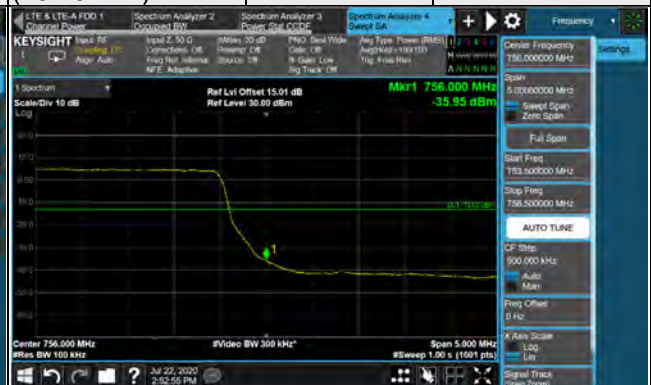

QPSK

Channel 2300
(2145.0MHz)

QPSK

LTE Band 13
Chain 0

Channel Bandwidth: 5MHz

Channel 5205
(748.5MHz)

QPSK

Channel 5255
(753.5MHz)

QPSK

Channel Bandwidth: 10MHz

Channel 5230
(751.0MHz)

QPSK

Channel 5230
(751.0MHz)

QPSK

Chain 1

LTE Band 66

Chain 0

Channel Bandwidth: 5MHz

Channel Bandwidth: 10MHz

Channel Bandwidth: 15MHz

Channel 66511
(2117.5MHz)

QPSK

Channel 67061
(2172.5MHz)

QPSK