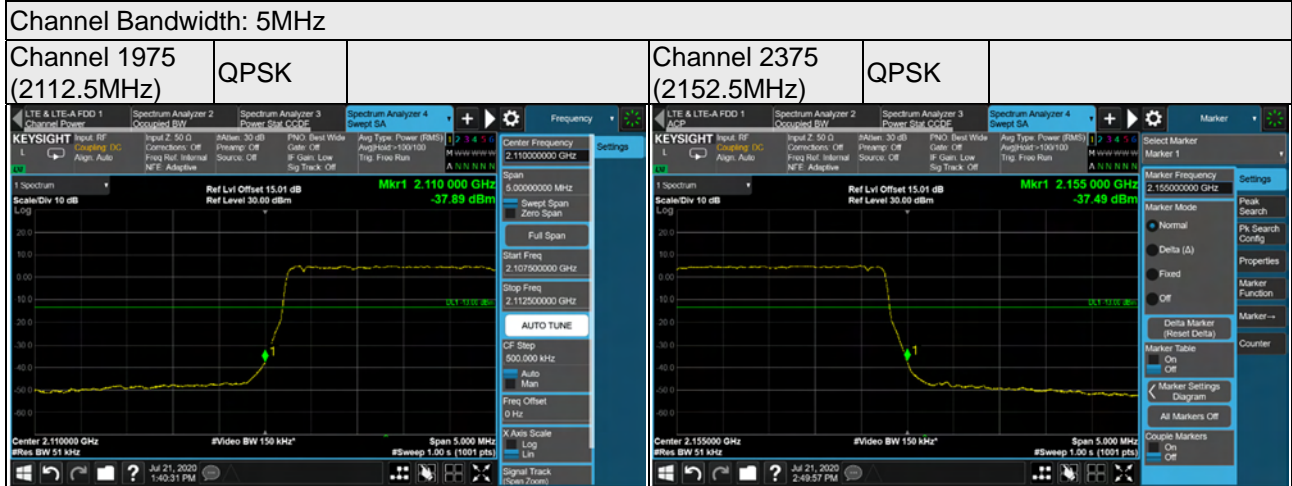

Chain 1

Channel Bandwidth: 15MHz

Channel 2025
(2117.5MHz)

QPSK

Channel 2325
(2147.5MHz)

QPSK

Channel Bandwidth: 20MHz

Channel 2050
(2120.0MHz)

QPSK

Channel 2300
(2145.0MHz)

QPSK

LTE Band 13
Chain 0

Channel Bandwidth: 5MHz

Channel 5205
(748.5MHz)

QPSK

Channel 5255
(753.5MHz)

QPSK

Channel Bandwidth: 10MHz

Channel 5230
(751.0MHz)

QPSK

Channel 5230
(751.0MHz)

QPSK

Chain 1

LTE Band 66