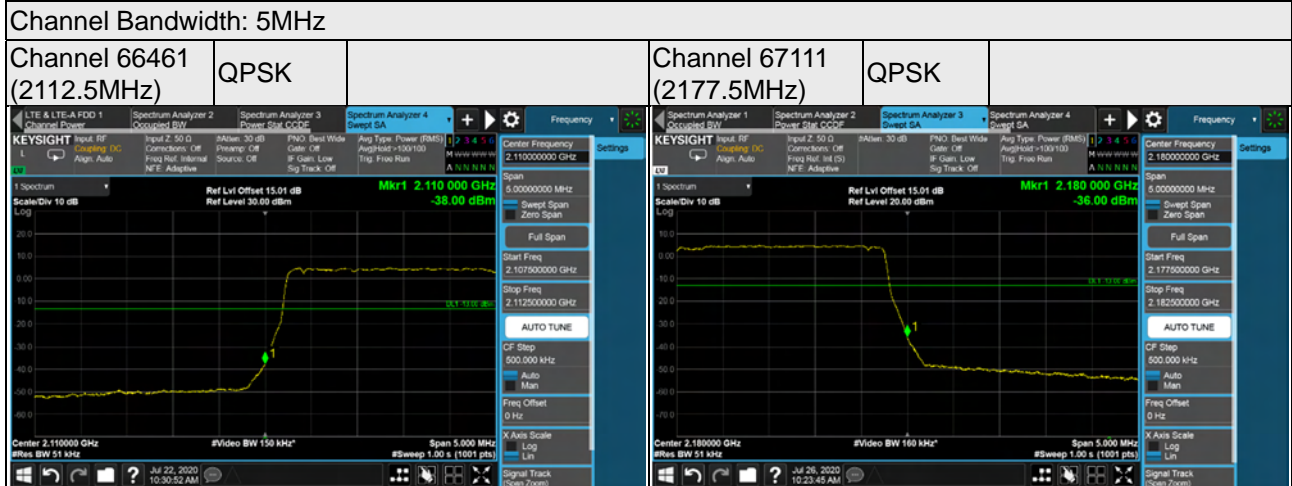

Channel Bandwidth: 20MHz

Channel 66536
(2120.0MHz)

QPSK

Channel 67036
(2170.0MHz)

QPSK

Chain 1

Channel Bandwidth: 15MHz

Channel 66511
(2117.5MHz)