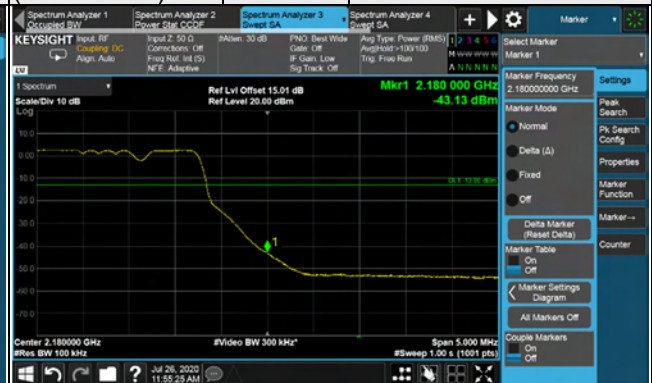

Channel Bandwidth: 15MHz

Channel 66511
(2117.5MHz)

QPSK

Channel 67061
(2172.5MHz)

QPSK