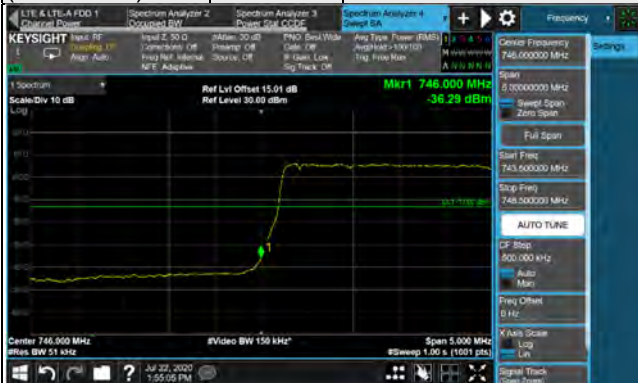

QPSK

Channel 2300
(2145.0MHz)

QPSK

LTE Band 13
Chain 0

Channel Bandwidth: 5MHz

Channel 5205
(748.5MHz)

QPSK

Channel 5255
(753.5MHz)

QPSK

Channel Bandwidth: 10MHz

Channel 5230
(751.0MHz)

QPSK

Channel 5230
(751.0MHz)

QPSK

Chain 1

LTE Band 66