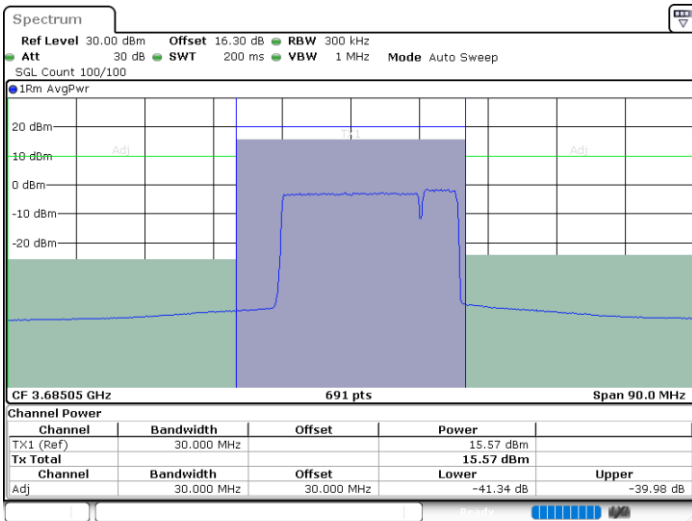

LTE Band 48C / 20MHz+5MHz

64QAM

Highest Channel / 1RB0 and 1RB24

Highest Channel / 1RB99 and 1RB0

Date: 28.MAR.2021 11:39:40

Date: 28.MAR.2021 11:40:20

Highest Channel / FullIRB

N/A

Date: 28.MAR.2021 11:36:16

LTE Band 48C / 20MHz+10MHz

64QAM

Lowest Channel / 1RB0 and 1RB49

Lowest Channel / 1RB99 and 1RB0

Date: 24.MAR.2021 17:25:16

Date: 24.MAR.2021 17:28:40

Lowest Channel / FullIRB