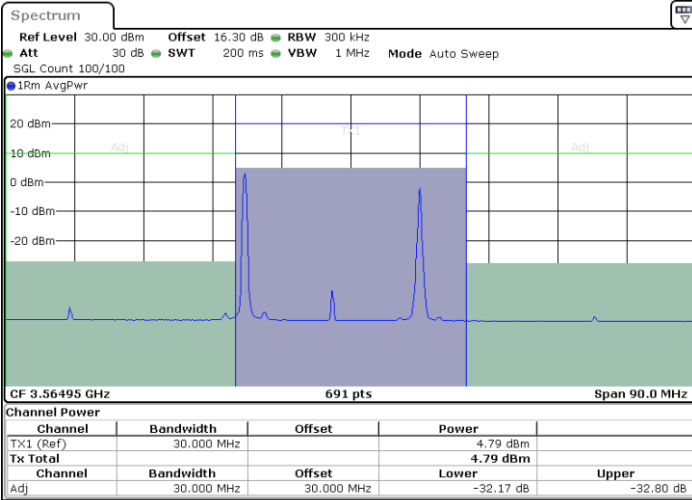

Highest Channel / 1RB0 and 1RB99

Highest Channel / 1RB99 and 1RB0

Highest Channel / FullIRB

N/A

LTE Band 48C / 5MHz+20MHz

256QAM

Lowest Channel / 1RB0 and 1RB9

Lowest Channel / 1RB24 and 1RB0

Date: 24.MAR.2021 11:49:09

Date: 24.MAR.2021 11:48:29

Lowest Channel / FullIRB

N/A

Date: 24.MAR.2021 11:49:50

LTE Band 48C / 5MHz+20MHz

256QAM

Middle Channel / 1RB0 and 1RB9