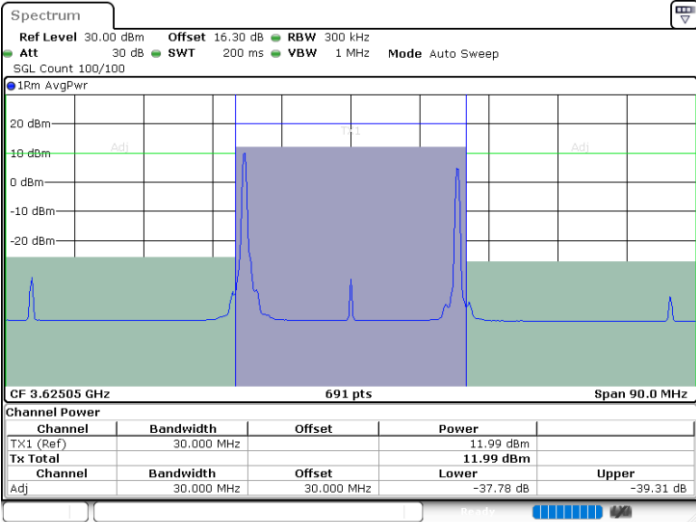

Date: 28.MAR.2021 11:36:16

LTE Band 48C / 20MHz+10MHz

64QAM

Lowest Channel / 1RB0 and 1RB49

Lowest Channel / 1RB99 and 1RB0

Date: 24.MAR.2021 17:25:16

Date: 24.MAR.2021 17:28:40

Lowest Channel / FullIRB

N/A

Date: 24.MAR.2021 17:24:36

LTE Band 48C / 20MHz+10MHz

64QAM

Middle Channel / 1RB0 and 1RB49

Middle Channel / 1RB99 and 1RB0

Date: 25.MAR.2021 09:57:08

Date: 25.MAR.2021 10:00:31

Middle Channel / FullIRB

N/A

Date: 25.MAR.2021 09:56:27

LTE Band 48C / 20MHz+10MHz

64QAM

Highest Channel / 1RB0 and 1RB49

Highest Channel / 1RB99 and 1RB0

Date: 25.MAR.2021 10:30:12