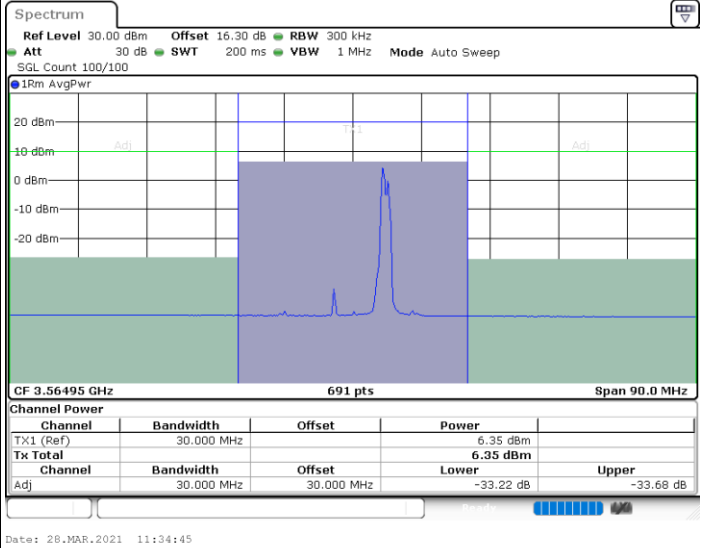

Date: 25.MAR.2021 11:09:48

Middle Channel / FullIRB

N/A

Date: 25.MAR.2021 11:08:26

LTE Band 48C / 15MHz+20MHz

256QAM

Highest Channel / 1RB0 and 1RB99

Highest Channel / 1RB74 and 1RB0

Date: 25.MAR.2021 11:33:19

Date: 25.MAR.2021 11:33:59

Highest Channel / FullIRB

N/A

Date: 25.MAR.2021 11:32:38

LTE Band 48C / 20MHz+5MHz

256QAM

Lowest Channel / 1RB0 and 1RB24

Lowest Channel / 1RB99 and 1RB0

Lowest Channel / FullIRB

N/A

LTE Band 48C / 20MHz+5MHz

256QAM

Middle Channel / 1RB0 and 1RB24

Middle Channel / 1RB99 and 1RB0

Middle Channel / FullIRB