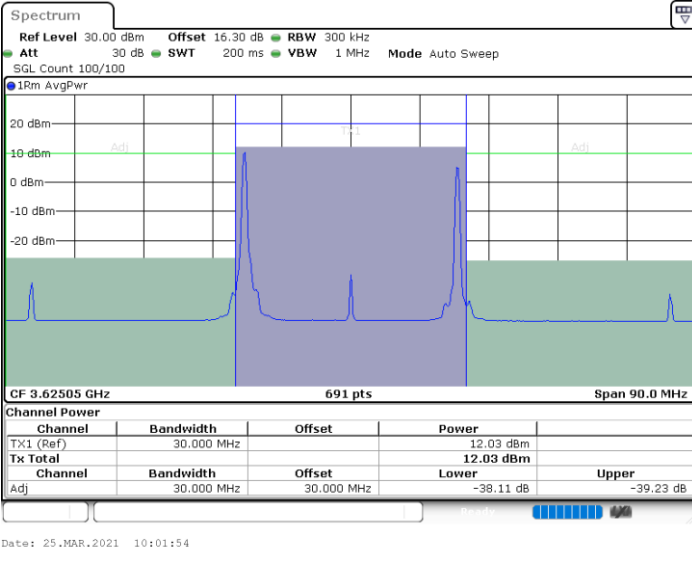

N/A

Date: 28.MAR.2021 11:42:23

LTE Band 48C / 20MHz+10MHz

256QAM

Lowest Channel / 1RB0 and 1RB49

Lowest Channel / 1RB99 and 1RB0

Date: 24.MAR.2021 17:30:02

Date: 24.MAR.2021 17:30:43

Lowest Channel / FullIRB

N/A

Date: 24.MAR.2021 17:29:21

LTE Band 48C / 20MHz+10MHz

256QAM

Middle Channel / 1RB0 and 1RB49

Middle Channel / 1RB99 and 1RB0

Middle Channel / FullIRB

N/A

LTE Band 48C / 20MHz+10MHz

256QAM

Highest Channel / 1RB0 and 1RB49

Highest Channel / 1RB99 and 1RB0

Date: 25.MAR.2021 10:33:36

Date: 25.MAR.2021 10:34:17

Highest Channel / FullIRB