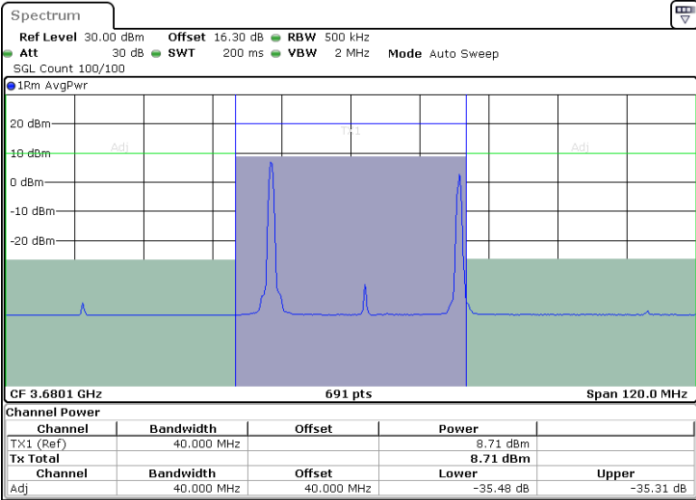

Date: 25.MAR.2021 11:09:48

Middle Channel / FullIRB

N/A

Date: 25.MAR.2021 11:08:26

LTE Band 48C / 15MHz+20MHz

256QAM

Highest Channel / 1RB0 and 1RB99

Highest Channel / 1RB74 and 1RB0

Date: 25.MAR.2021 11:33:19

Date: 25.MAR.2021 11:33:59

Highest Channel / FullIRB

N/A

Date: 25.MAR.2021 11:32:38

LTE Band 48C / 20MHz+5MHz

256QAM

Lowest Channel / 1RB0 and 1RB24