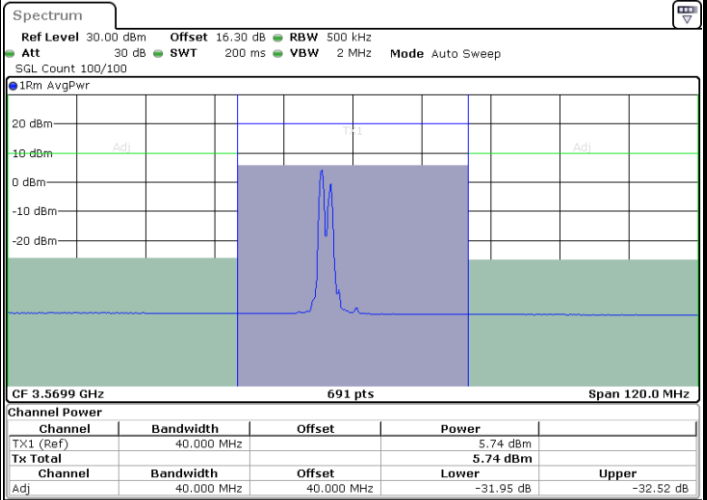

Date: 24.MAR.2021 16:36:53

LTE Band 48C / 10MHz+20MHz

256QAM

Highest Channel / 1RB0 and 1RB99

Highest Channel / 1RB49 and 1RB0

Date: 24.MAR.2021 17:04:54

Date: 24.MAR.2021 17:05:34

Highest Channel / FullIRB

N/A

Date: 24.MAR.2021 17:04:13

LTE Band 48C / 15MHz+20MHz

256QAM

Lowest Channel / 1RB0 and 1RB9

Lowest Channel / 1RB74 and 1RB0

Date: 25.MAR.2021 10:51:34

Date: 25.MAR.2021 10:52:15

Lowest Channel / FullIRB

N/A

Date: 25.MAR.2021 10:50:53

LTE Band 48C / 15MHz+20MHz

256QAM

Middle Channel / 1RB0 and 1RB9

Middle Channel / 1RB74 and 1RB0

Date: 25.MAR.2021 11:09:07