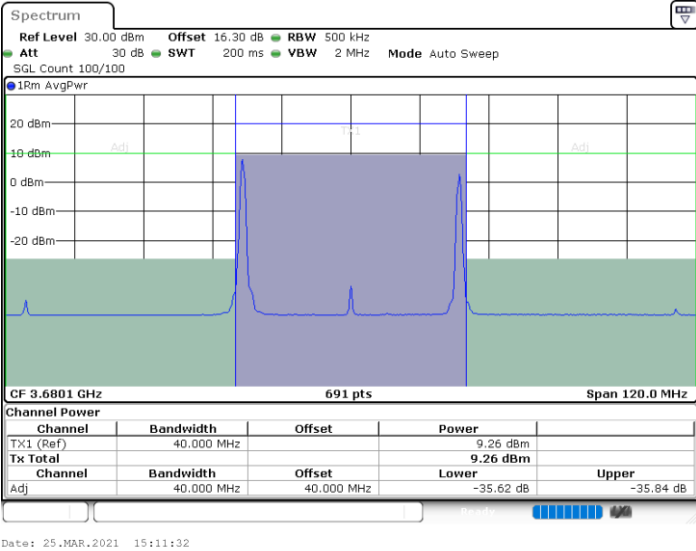

Middle Channel / 1RB99 and 1RB0

Date: 25.MAR.2021 14:47:32

Date: 25.MAR.2021 14:50:57

Middle Channel / FullIRB

N/A

Date: 25.MAR.2021 14:46:51

LTE Band 48C / 20MHz+20MHz

64QAM

Highest Channel / 1RB0 and 1RB99

Highest Channel / 1RB99 and 1RB0

Highest Channel / FullIRB

N/A

LTE Band 48C / 5MHz+20MHz

256QAM

Lowest Channel / 1RB0 and 1RB9

Lowest Channel / 1RB24 and 1RB0