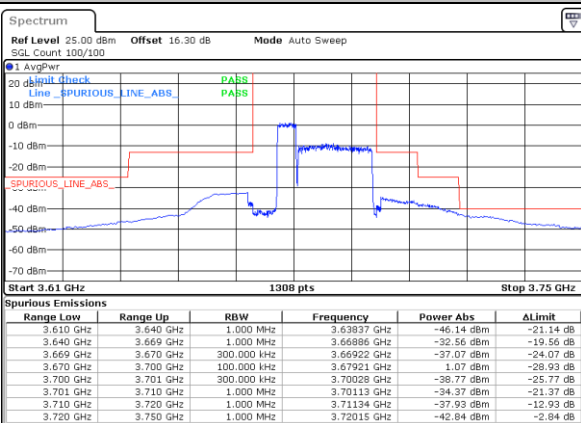

LTE Band 48C / 5MHz+20MHz

QPSK

Lowest Band Edge / 1RB0 and 1RB99

Middle Band Edge / 1RB0 and 1RB99

Date: 24.MAR.2021 11:36:21

Date: 24.MAR.2021 13:45:43

Lowest Band Edge / 1RB24 and 1RB0

Middle Band Edge / 1RB24 and 1RB0

Date: 24.MAR.2021 11:36:49

Date: 24.MAR.2021 13:46:10

Lowest Band Edge / Full RB

Middle Band Edge / Full RB

Date: 24.MAR.2021 11:34:05

Date: 24.MAR.2021 13:43:25

LTE Band 48C / 5MHz+20MHz

QPSK

Highest Band Edge / 1RB0 and 1RB9

N/A

Date: 24.MAR.2021 14:07:37

Highest Band Edge / 1RB24 and 1RB0

N/A

Date: 24.MAR.2021 14:09:53

Highest Band Edge / Full RB

N/A