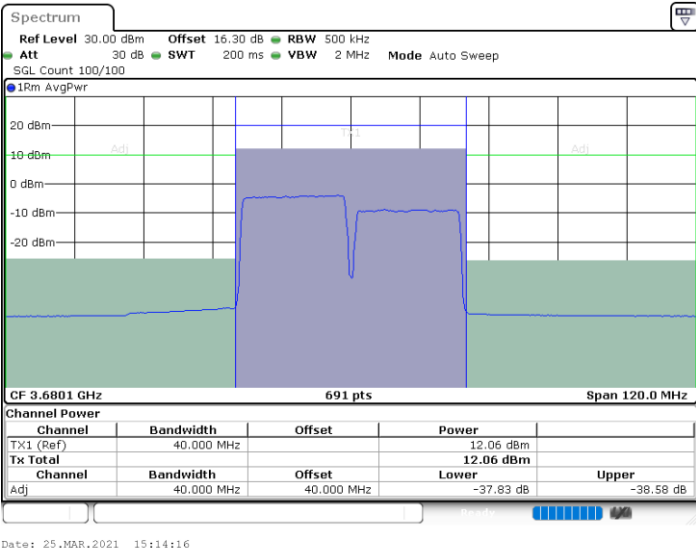

Date: 25.MAR.2021 14:51:39

LTE Band 48C / 20MHz+20MHz

256QAM

Highest Channel / 1RB0 and 1RB99

Highest Channel / 1RB99 and 1RB0

Highest Channel / FullIRB

N/A

Conducted Band Edge

LTE Band 48C / 5MHz+20MHz

QPSK

Lowest Band Edge / 1RB0 and 1RB99

Middle Band Edge / 1RB0 and 1RB99

Date: 24.MAR.2021 11:36:21

Date: 24.MAR.2021 13:45:43

Lowest Band Edge / 1RB24 and 1RB0

Middle Band Edge / 1RB24 and 1RB0