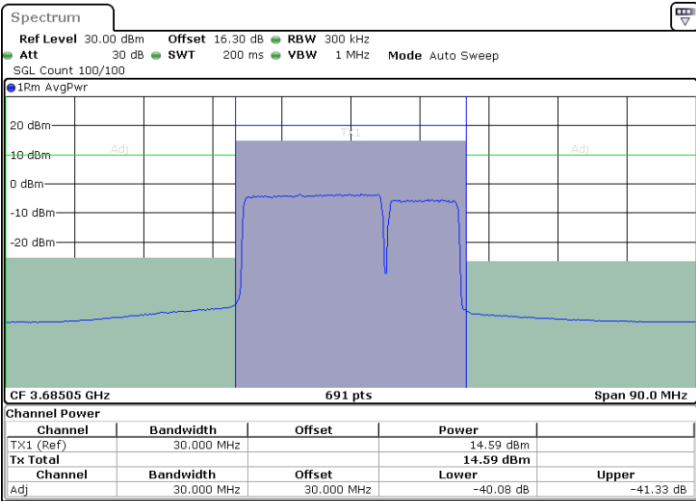

Lowest Channel / FullIRB

N/A

Date: 24.MAR.2021 17:29:21

LTE Band 48C / 20MHz+10MHz

256QAM

Middle Channel / 1RB0 and 1RB49

Middle Channel / 1RB99 and 1RB0

Middle Channel / FullIRB

N/A

LTE Band 48C / 20MHz+10MHz

256QAM

Highest Channel / 1RB0 and 1RB49

Highest Channel / 1RB99 and 1RB0

Date: 25.MAR.2021 10:33:36

Date: 25.MAR.2021 10:34:17

Highest Channel / FullIRB

N/A

Date: 25.MAR.2021 10:32:55

LTE Band 48C / 20MHz+15MHz

256QAM

Lowest Channel / 1RB0 and 1RB74

Lowest Channel / 1RB99 and 1RB0

Date: 25.MAR.2021 11:51:21

Date: 25.MAR.2021 11:52:02