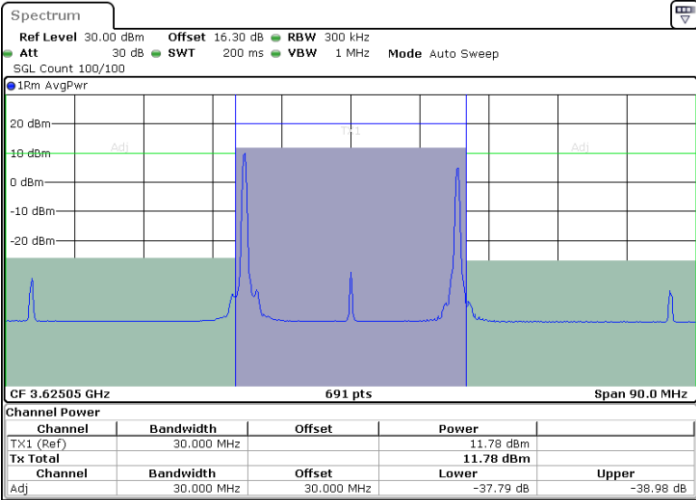

LTE Band 48C / 10MHz+20MHz

256QAM

Middle Channel / 1RB0 and 1RB9

Middle Channel / 1RB49 and 1RB0

Date: 24.MAR.2021 16:36:13