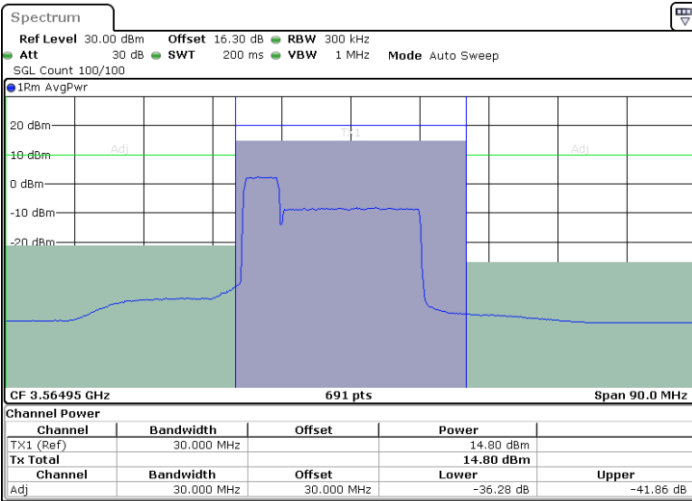

Middle Channel / 1RB99 and 1RB0

Date: 25.MAR.2021 14:47:32

Date: 25.MAR.2021 14:50:57

Middle Channel / FullIRB

N/A

Date: 25.MAR.2021 14:46:51

LTE Band 48C / 20MHz+20MHz

64QAM

Highest Channel / 1RB0 and 1RB99

Highest Channel / 1RB99 and 1RB0

Highest Channel / FullIRB

N/A

LTE Band 48C / 5MHz+20MHz

256QAM

Lowest Channel / 1RB0 and 1RB9

Lowest Channel / 1RB24 and 1RB0

Date: 24.MAR.2021 11:49:09

Date: 24.MAR.2021 11:48:29

Lowest Channel / FullIRB

N/A

Date: 24.MAR.2021 11:49:50

LTE Band 48C / 5MHz+20MHz

256QAM

Middle Channel / 1RB0 and 1RB9