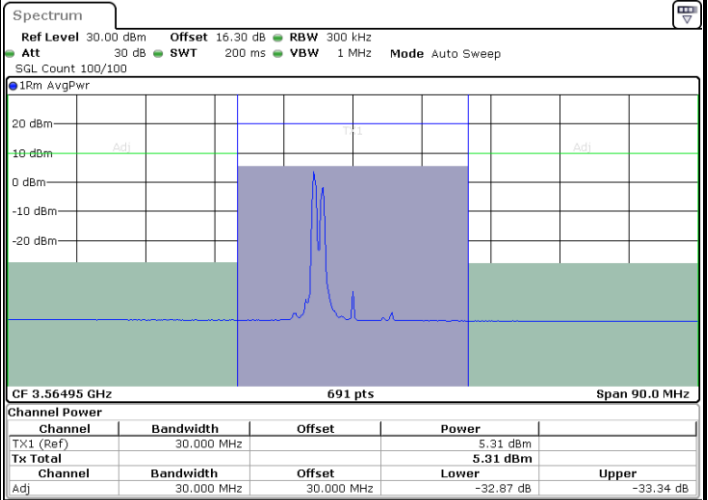

Date: 24.MAR.2021 16:18:01