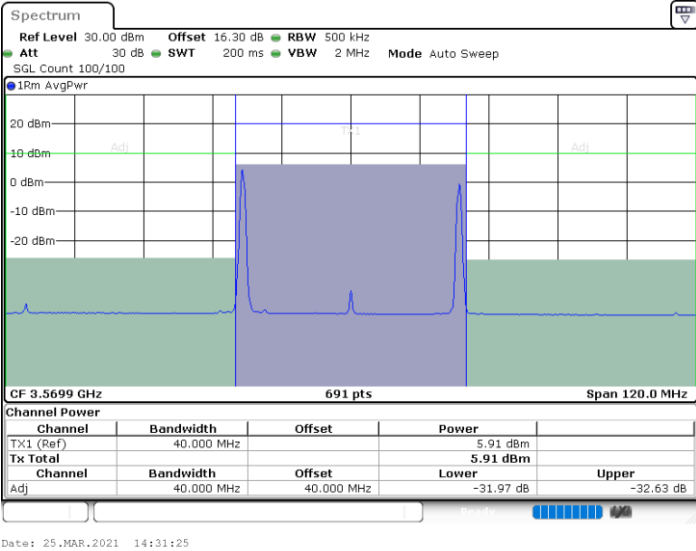

Date: 25.MAR.2021 13:48:48

Middle Channel / FullIRB

N/A

Date: 25.MAR.2021 13:47:26

LTE Band 48C / 20MHz+15MHz

256QAM

Highest Channel / 1RB0 and 1RB74

Highest Channel / 1RB99 and 1RB0

Highest Channel / FullIRB

N/A

LTE Band 48C / 20MHz+20MHz

256QAM

Lowest Channel / 1RB0 and 1RB9

Lowest Channel / 1RB99 and 1RB0

Lowest Channel / FullIRB

N/A

LTE Band 48C / 20MHz+20MHz

256QAM

MiddleChannel / 1RB0 and 1RB99

Middle Channel / 1RB99 and 1RB0

Date: 25.MAR.2021 14:52:20

Date: 25.MAR.2021 14:53:01

Middle Channel / FullIRB

N/A