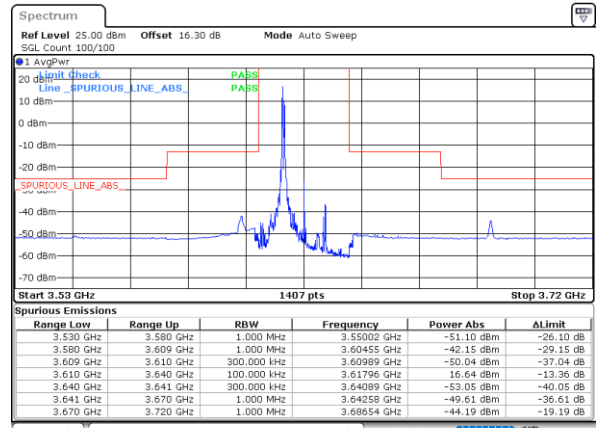

Date: 25.MAR.2021 14:51:39

LTE Band 48C / 20MHz+20MHz

256QAM

Highest Channel / 1RB0 and 1RB99

Highest Channel / 1RB99 and 1RB0

Highest Channel / FullIRB

N/A

Conducted Band Edge

LTE Band 48C / 5MHz+20MHz

QPSK

Lowest Band Edge / 1RB0 and 1RB99

Middle Band Edge / 1RB0 and 1RB99

Date: 24.MAR.2021 11:36:21

Date: 24.MAR.2021 13:45:43

Lowest Band Edge / 1RB24 and 1RB0

Middle Band Edge / 1RB24 and 1RB0

Date: 24.MAR.2021 11:36:49

Date: 24.MAR.2021 13:46:10

Lowest Band Edge / Full RB

Middle Band Edge / Full RB

Date: 24.MAR.2021 11:34:05

Date: 24.MAR.2021 13:43:25

LTE Band 48C / 5MHz+20MHz

QPSK