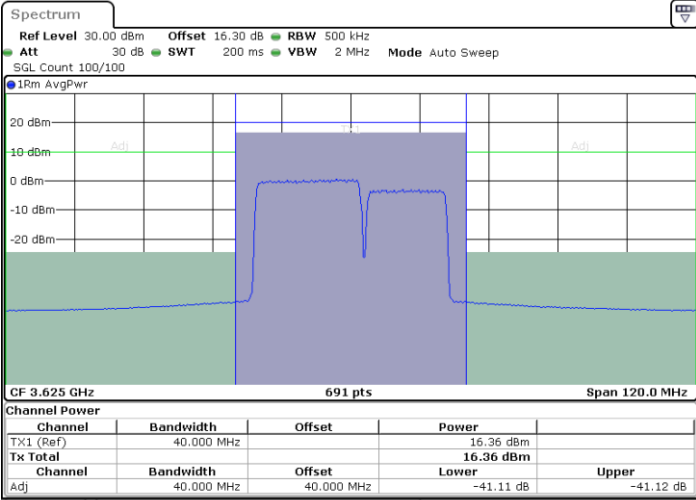

Date: 25.MAR.2021 11:46:33

Date: 25.MAR.2021 11:49:58

Lowest Channel / FullIRB

N/A

Date: 25.MAR.2021 11:45:52

LTE Band 48C / 20MHz+15MHz

64QAM

Middle Channel / 1RB0 and 1RB74

Middle Channel / 1RB99 and 1RB0

Date: 25.MAR.2021 13:43:19

Date: 25.MAR.2021 13:46:44

Middle Channel / FullIRB

N/A

Date: 25.MAR.2021 13:42:38

LTE Band 48C / 20MHz+15MHz

64QAM

Highest Channel / 1RB0 and 1RB74

Highest Channel / 1RB99 and 1RB0

Date: 25.MAR.2021 14:07:43

Date: 25.MAR.2021 14:08:23

Highest Channel / FullIRB

N/A

Date: 25.MAR.2021 14:04:18

LTE Band 48C / 20MHz+20MHz