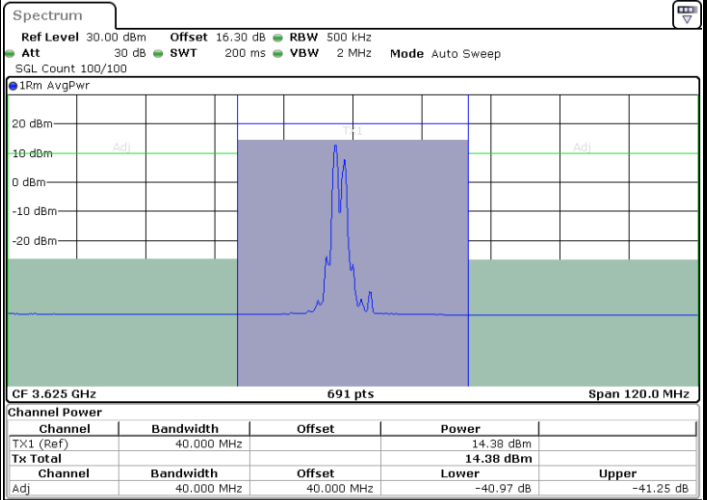

Lowest Channel / FullIRB

N/A

Date: 25.MAR.2021 10:50:53

LTE Band 48C / 15MHz+20MHz

256QAM

Middle Channel / 1RB0 and 1RB9

Middle Channel / 1RB74 and 1RB0

Date: 25.MAR.2021 11:09:07

Date: 25.MAR.2021 11:09:48

Middle Channel / FullIRB

N/A

Date: 25.MAR.2021 11:08:26

LTE Band 48C / 15MHz+20MHz

256QAM

Highest Channel / 1RB0 and 1RB99

Highest Channel / 1RB74 and 1RB0