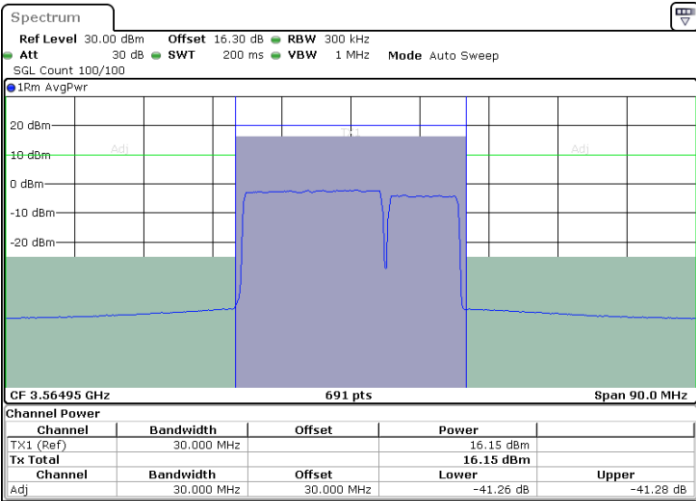

LTE Band 48C / 20MHz+5MHz

64QAM

Highest Channel / 1RB0 and 1RB24

Highest Channel / 1RB99 and 1RB0

Date: 28.MAR.2021 11:39:40

Date: 28.MAR.2021 11:40:20

Highest Channel / FullIRB

N/A

Date: 28.MAR.2021 11:36:16

LTE Band 48C / 20MHz+10MHz

64QAM

Lowest Channel / 1RB0 and 1RB49

Lowest Channel / 1RB99 and 1RB0

Date: 24.MAR.2021 17:25:16

Date: 24.MAR.2021 17:28:40

Lowest Channel / FullIRB

N/A

Date: 24.MAR.2021 17:24:36

LTE Band 48C / 20MHz+10MHz

64QAM

Middle Channel / 1RB0 and 1RB49

Middle Channel / 1RB99 and 1RB0

Date: 25.MAR.2021 09:57:08

Date: 25.MAR.2021 10:00:31

Middle Channel / FullIRB

N/A

Date: 25.MAR.2021 09:56:27

LTE Band 48C / 20MHz+10MHz

64QAM

Highest Channel / 1RB0 and 1RB49

Highest Channel / 1RB99 and 1RB0

Date: 25.MAR.2021 10:30:12