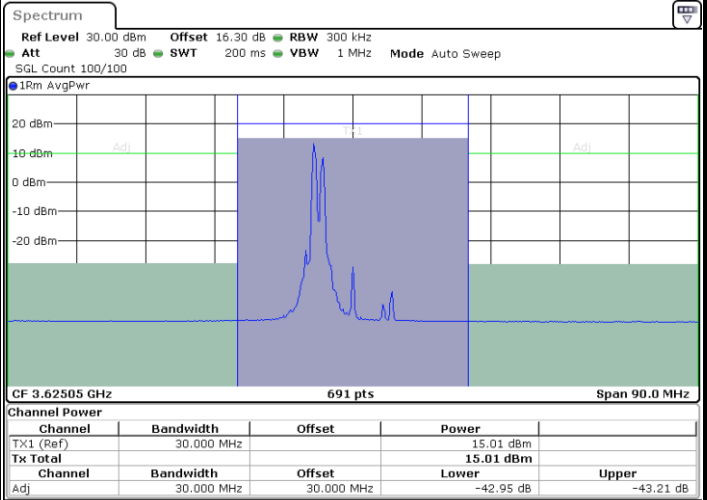

LTE Band 48C / 10MHz+20MHz

256QAM

Middle Channel / 1RB0 and 1RB9

Middle Channel / 1RB49 and 1RB0

Date: 24.MAR.2021 16:36:13

Date: 24.MAR.2021 16:35:32

Middle Channel / FullIRB

N/A

Date: 24.MAR.2021 16:36:53

LTE Band 48C / 10MHz+20MHz

256QAM

Highest Channel / 1RB0 and 1RB99

Highest Channel / 1RB49 and 1RB0

Date: 24.MAR.2021 17:04:54

Date: 24.MAR.2021 17:05:34

Highest Channel / FullIRB