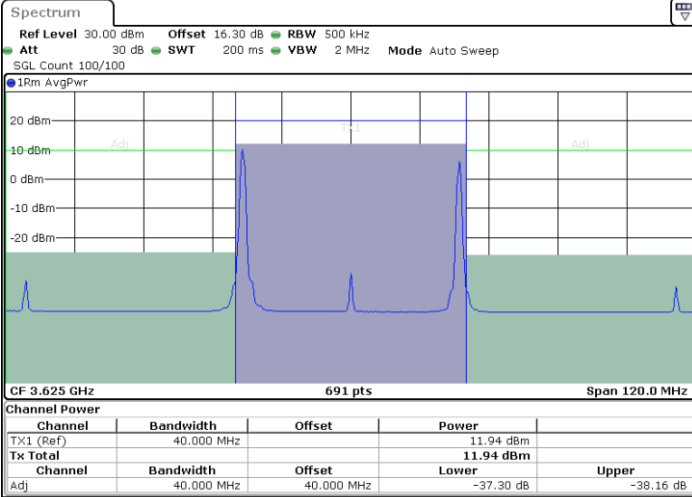

LTE Band 48C / 20MHz+20MHz

64QAM

MiddleChannel / 1RB0 and 1RB99

Middle Channel / 1RB99 and 1RB0

Date: 25.MAR.2021 14:47:32