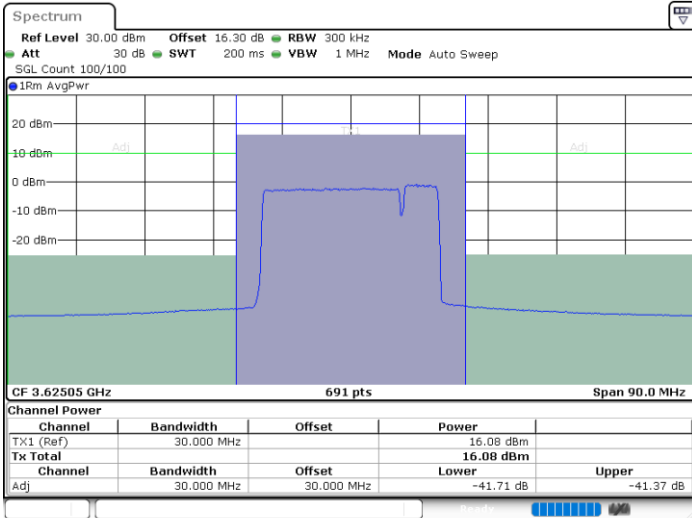

Middle Channel / FullIRB

N/A

Date: 28.MAR.2021 12:50:34