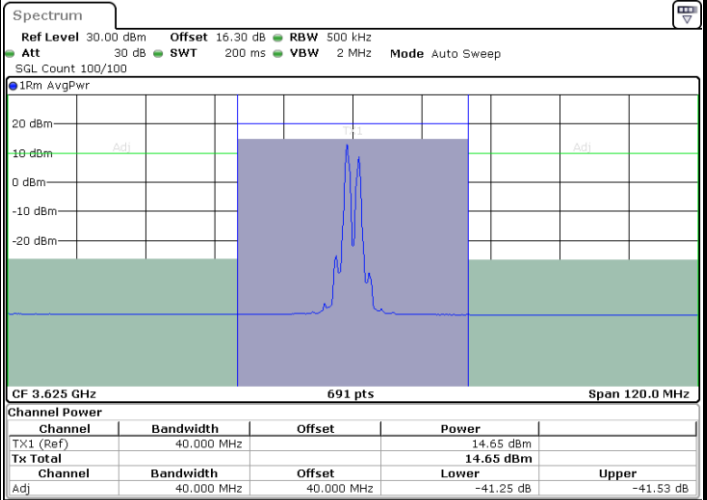

Highest Channel / FullIRB

N/A

LTE Band 48C / 20MHz+20MHz

256QAM

Lowest Channel / 1RB0 and 1RB9

Lowest Channel / 1RB99 and 1RB0

Lowest Channel / FullIRB

N/A

LTE Band 48C / 20MHz+20MHz

256QAM

MiddleChannel / 1RB0 and 1RB99

Middle Channel / 1RB99 and 1RB0

Date: 25.MAR.2021 14:52:20

Date: 25.MAR.2021 14:53:01

Middle Channel / FullIRB

N/A

Date: 25.MAR.2021 14:51:39

LTE Band 48C / 20MHz+20MHz

256QAM

Highest Channel / 1RB0 and 1RB99

Highest Channel / 1RB99 and 1RB0

Highest Channel / FullIRB

N/A

Conducted Band Edge