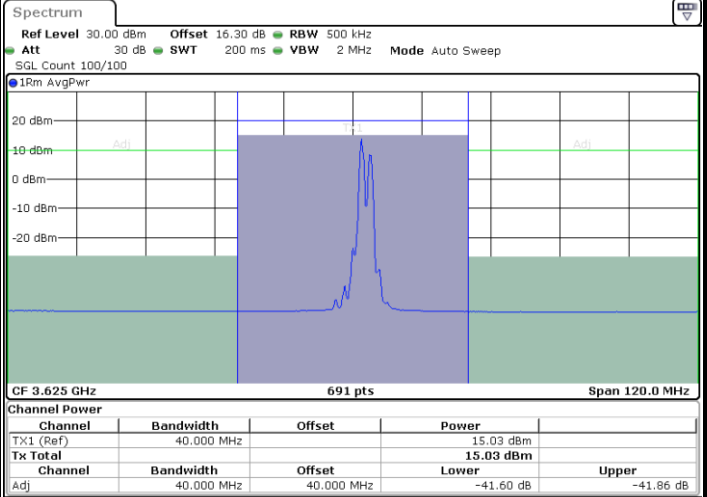

N/A

Date: 25.MAR.2021 10:32:55

LTE Band 48C / 20MHz+15MHz

256QAM

Lowest Channel / 1RB0 and 1RB74

Lowest Channel / 1RB99 and 1RB0

Date: 25.MAR.2021 11:51:21

Date: 25.MAR.2021 11:52:02

Lowest Channel / FullIRB

N/A

Date: 25.MAR.2021 11:50:40

LTE Band 48C / 20MHz+15MHz

256QAM

Middle Channel / 1RB0 and 1RB74

Middle Channel / 1RB99 and 1RB0

Date: 25.MAR.2021 13:48:07

Date: 25.MAR.2021 13:48:48

Middle Channel / FullIRB

N/A

Date: 25.MAR.2021 13:47:26

LTE Band 48C / 20MHz+15MHz

256QAM

Highest Channel / 1RB0 and 1RB74

Highest Channel / 1RB99 and 1RB0