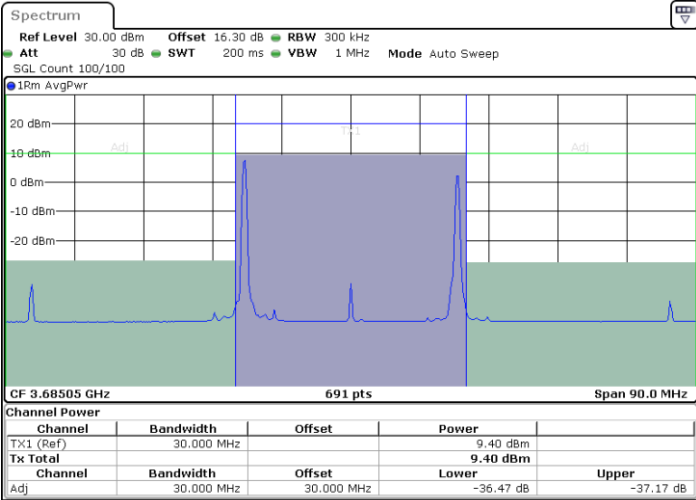

LTE Band 48C / 10MHz+20MHz

64QAM

Highest Channel / 1RB0 and 1RB99

Highest Channel / 1RB49 and 1RB0

Date: 24.MAR.2021 17:01:30

Date: 24.MAR.2021 17:02:10

Highest Channel / FullIRB

N/A

Date: 24.MAR.2021 16:58:06

LTE Band 48C / 15MHz+20MHz

64QAM

Lowest Channel / 1RB0 and 1RB99

Lowest Channel / 1RB74 and 1RB0

Lowest Channel / FullIRB

N/A

LTE Band 48C / 15MHz+20MHz