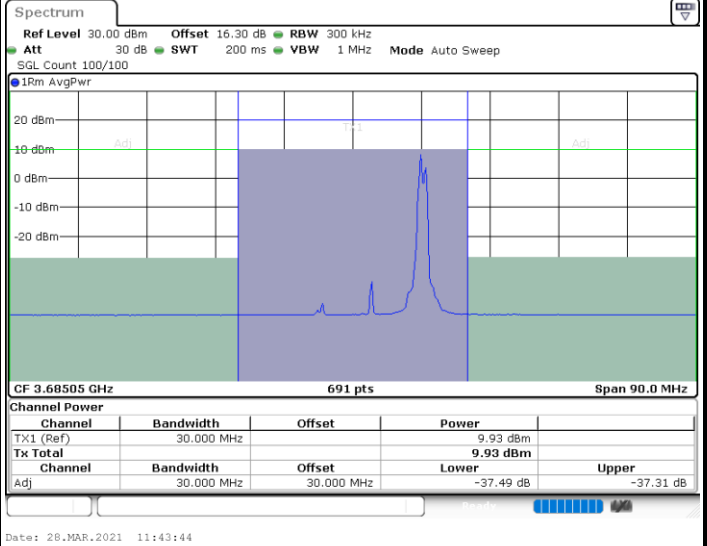

Lowest Channel / 1RB99 and 1RB0

Lowest Channel / FullIRB

N/A

LTE Band 48C / 20MHz+5MHz

256QAM

Middle Channel / 1RB0 and 1RB24

Middle Channel / 1RB99 and 1RB0

Middle Channel / FullIRB

N/A

LTE Band 48C / 20MHz+5MHz

256QAM

Highest Channel / 1RB0 and 1RB24

Highest Channel / 1RB99 and 1RB0

Date: 28.MAR.2021 11:43:04

Date: 28.MAR.2021 11:43:44

Highest Channel / FullIRB

N/A

Date: 28.MAR.2021 11:42:23

LTE Band 48C / 20MHz+10MHz

256QAM

Lowest Channel / 1RB0 and 1RB49

Lowest Channel / 1RB99 and 1RB0

Date: 24.MAR.2021 17:30:02

Date: 24.MAR.2021 17:30:43