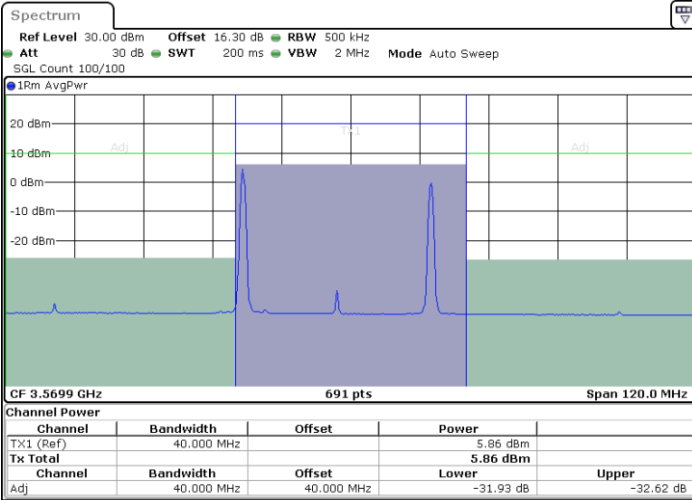

Date: 24.MAR.2021 16:36:53

LTE Band 48C / 10MHz+20MHz

256QAM

Highest Channel / 1RB0 and 1RB99

Highest Channel / 1RB49 and 1RB0

Date: 24.MAR.2021 17:04:54

Date: 24.MAR.2021 17:05:34

Highest Channel / FullIRB

N/A

Date: 24.MAR.2021 17:04:13

LTE Band 48C / 15MHz+20MHz

256QAM

Lowest Channel / 1RB0 and 1RB9

Lowest Channel / 1RB74 and 1RB0

Date: 25.MAR.2021 10:51:34

Date: 25.MAR.2021 10:52:15

Lowest Channel / FullIRB

N/A

Date: 25.MAR.2021 10:50:53

LTE Band 48C / 15MHz+20MHz

256QAM

Middle Channel / 1RB0 and 1RB9

Middle Channel / 1RB74 and 1RB0

Date: 25.MAR.2021 11:09:07