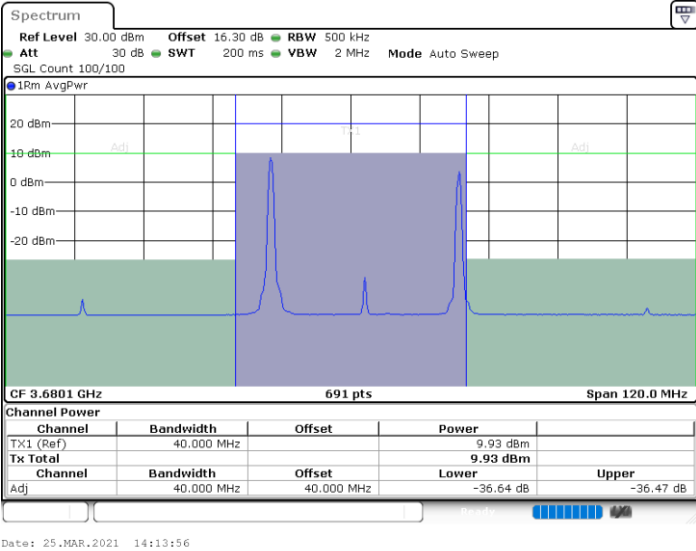

Lowest Channel / FullIRB

N/A

Date: 25.MAR.2021 11:50:40

LTE Band 48C / 20MHz+15MHz

256QAM

Middle Channel / 1RB0 and 1RB74

Middle Channel / 1RB99 and 1RB0

Date: 25.MAR.2021 13:48:07

Date: 25.MAR.2021 13:48:48

Middle Channel / FullIRB

N/A

Date: 25.MAR.2021 13:47:26

LTE Band 48C / 20MHz+15MHz

256QAM

Highest Channel / 1RB0 and 1RB74

Highest Channel / 1RB99 and 1RB0

Highest Channel / FullIRB

N/A

LTE Band 48C / 20MHz+20MHz

256QAM

Lowest Channel / 1RB0 and 1RB9

Lowest Channel / 1RB99 and 1RB0

Lowest Channel / FullIRB

N/A