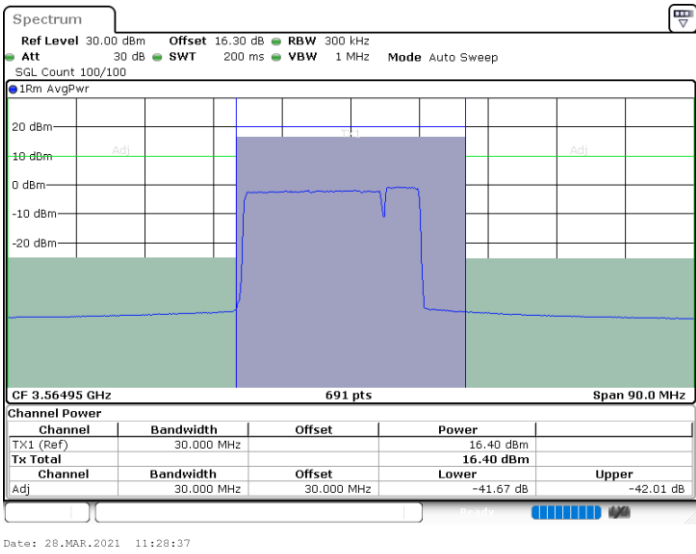

LTE Band 48C / 15MHz+20MHz

64QAM

Highest Channel / 1RB0 and 1RB99

Highest Channel / 1RB74 and 1RB0

Date: 25.MAR.2021 11:29:54

Date: 25.MAR.2021 11:30:35

Highest Channel / FullIRB

N/A

Date: 25.MAR.2021 11:26:30

LTE Band 48C / 20MHz+5MHz

64QAM

Lowest Channel / 1RB0 and 1RB24

Lowest Channel / 1RB99 and 1RB0

Lowest Channel / FullIRB

N/A

LTE Band 48C / 20MHz+5MHz