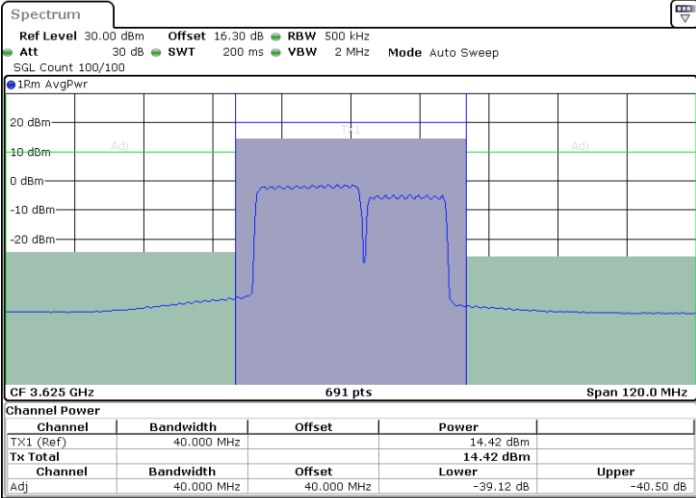

N/A

Date: 25.MAR.2021 10:32:55

LTE Band 48C / 20MHz+15MHz

256QAM

Lowest Channel / 1RB0 and 1RB74

Lowest Channel / 1RB99 and 1RB0

Date: 25.MAR.2021 11:51:21

Date: 25.MAR.2021 11:52:02

Lowest Channel / FullIRB

N/A

Date: 25.MAR.2021 11:50:40

LTE Band 48C / 20MHz+15MHz

256QAM

Middle Channel / 1RB0 and 1RB74

Middle Channel / 1RB99 and 1RB0

Date: 25.MAR.2021 13:48:07

Date: 25.MAR.2021 13:48:48

Middle Channel / FullIRB

N/A

Date: 25.MAR.2021 13:47:26

LTE Band 48C / 20MHz+15MHz

256QAM

Highest Channel / 1RB0 and 1RB74

Highest Channel / 1RB99 and 1RB0