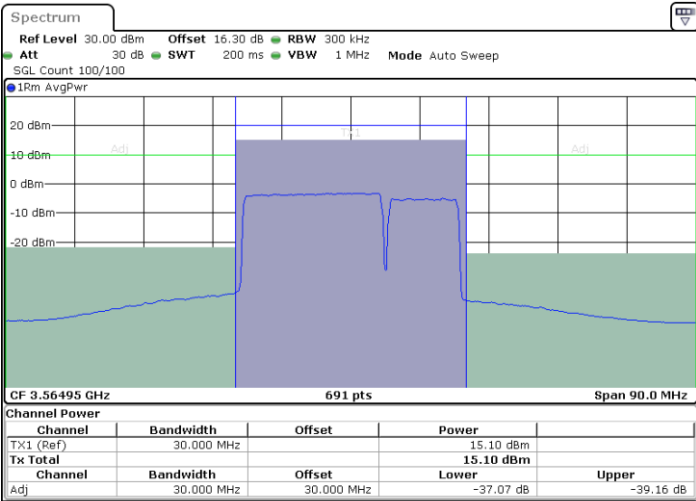

N/A

LTE Band 48C / 20MHz+5MHz

256QAM

Highest Channel / 1RB0 and 1RB24

Highest Channel / 1RB99 and 1RB0

Date: 28.MAR.2021 11:43:04

Date: 28.MAR.2021 11:43:44

Highest Channel / FullIRB

N/A

Date: 28.MAR.2021 11:42:23

LTE Band 48C / 20MHz+10MHz

256QAM

Lowest Channel / 1RB0 and 1RB49

Lowest Channel / 1RB99 and 1RB0

Date: 24.MAR.2021 17:30:02

Date: 24.MAR.2021 17:30:43

Lowest Channel / FullIRB

N/A

Date: 24.MAR.2021 17:29:21

LTE Band 48C / 20MHz+10MHz

256QAM

Middle Channel / 1RB0 and 1RB49

Middle Channel / 1RB99 and 1RB0

Middle Channel / FullIRB

N/A

LTE Band 48C / 20MHz+10MHz

256QAM

Highest Channel / 1RB0 and 1RB49

Highest Channel / 1RB99 and 1RB0

Date: 25.MAR.2021 10:33:36

Date: 25.MAR.2021 10:34:17

Highest Channel / FullIRB