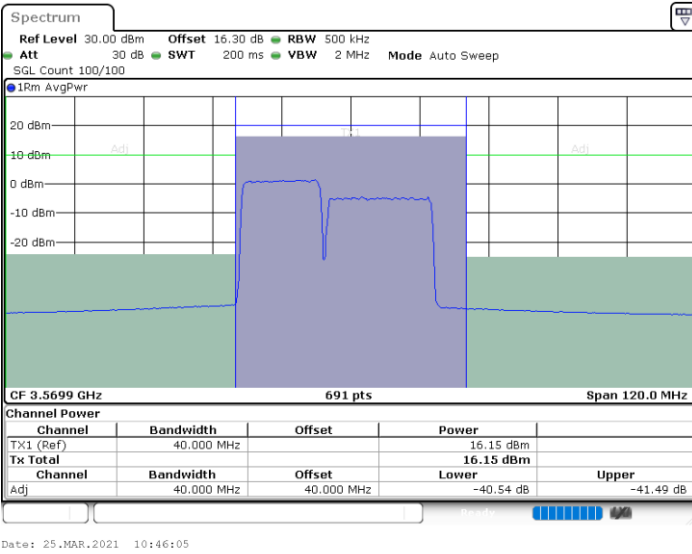

Date: 24.MAR.2021 16:58:06

LTE Band 48C / 15MHz+20MHz

64QAM

Lowest Channel / 1RB0 and 1RB99

Lowest Channel / 1RB74 and 1RB0

Lowest Channel / FullIRB

N/A

LTE Band 48C / 15MHz+20MHz