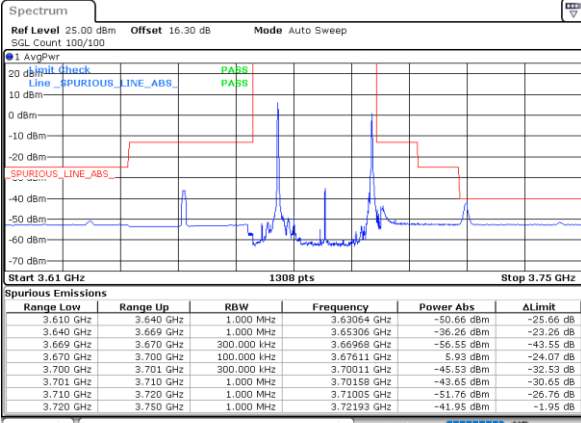

LTE Band 48C / 5MHz+20MHz

QPSK

Lowest Band Edge / 1RB0 and 1RB99

Middle Band Edge / 1RB0 and 1RB99

Date: 24.MAR.2021 11:36:21

Date: 24.MAR.2021 13:45:43

Lowest Band Edge / 1RB24 and 1RB0

Middle Band Edge / 1RB24 and 1RB0

Date: 24.MAR.2021 11:36:49

Date: 24.MAR.2021 13:46:10

Lowest Band Edge / Full RB

Middle Band Edge / Full RB

Date: 24.MAR.2021 11:34:05

Date: 24.MAR.2021 13:43:25

LTE Band 48C / 5MHz+20MHz

QPSK

Highest Band Edge / 1RB0 and 1RB9

N/A

Date: 24.MAR.2021 14:07:37

Highest Band Edge / 1RB24 and 1RB0

N/A

Date: 24.MAR.2021 14:09:53

Highest Band Edge / Full RB

N/A