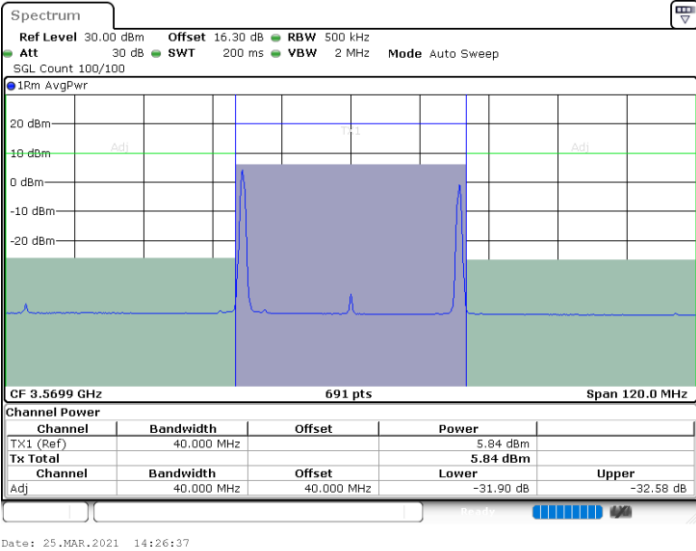

Highest Channel / 1RB0 and 1RB74

Highest Channel / 1RB99 and 1RB0

Date: 25.MAR.2021 14:07:43

Date: 25.MAR.2021 14:08:23

Highest Channel / FullIRB

N/A

Date: 25.MAR.2021 14:04:18

LTE Band 48C / 20MHz+20MHz

64QAM

Lowest Channel / 1RB0 and 1RB9

Lowest Channel / 1RB99 and 1RB0

Lowest Channel / FullIRB

N/A

LTE Band 48C / 20MHz+20MHz

64QAM

MiddleChannel / 1RB0 and 1RB99