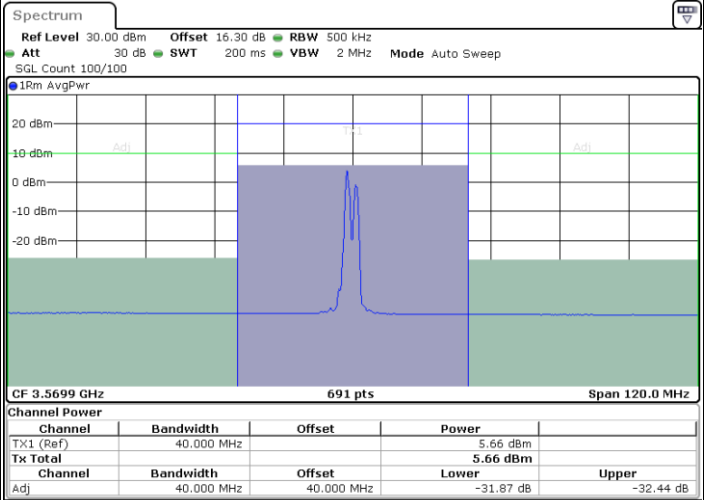

N/A

LTE Band 48C / 20MHz+10MHz

256QAM

Highest Channel / 1RB0 and 1RB49

Highest Channel / 1RB99 and 1RB0

Date: 25.MAR.2021 10:33:36

Date: 25.MAR.2021 10:34:17

Highest Channel / FullIRB

N/A

Date: 25.MAR.2021 10:32:55

LTE Band 48C / 20MHz+15MHz

256QAM

Lowest Channel / 1RB0 and 1RB74

Lowest Channel / 1RB99 and 1RB0

Date: 25.MAR.2021 11:51:21

Date: 25.MAR.2021 11:52:02

Lowest Channel / FullIRB

N/A

Date: 25.MAR.2021 11:50:40

LTE Band 48C / 20MHz+15MHz

256QAM

Middle Channel / 1RB0 and 1RB74

Middle Channel / 1RB99 and 1RB0

Date: 25.MAR.2021 13:48:07

Date: 25.MAR.2021 13:48:48

Middle Channel / FullIRB

N/A

Date: 25.MAR.2021 13:47:26

LTE Band 48C / 20MHz+15MHz

256QAM

Highest Channel / 1RB0 and 1RB74

Highest Channel / 1RB99 and 1RB0