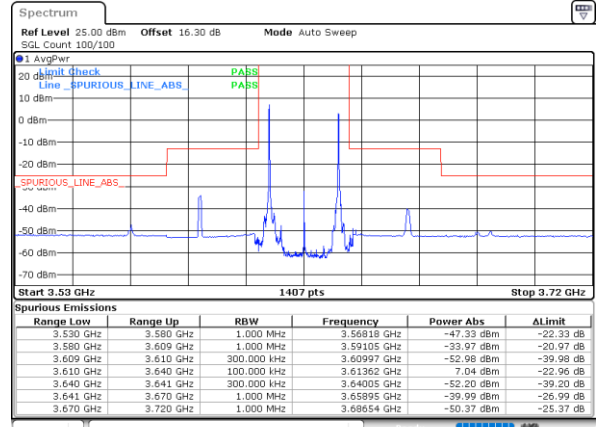

LTE Band 48C / 20MHz+20MHz

256QAM

MiddleChannel / 1RB0 and 1RB99

Middle Channel / 1RB99 and 1RB0

Date: 25.MAR.2021 14:52:20

Date: 25.MAR.2021 14:53:01

Middle Channel / FullIRB

N/A

Date: 25.MAR.2021 14:51:39

LTE Band 48C / 20MHz+20MHz

256QAM

Highest Channel / 1RB0 and 1RB99

Highest Channel / 1RB99 and 1RB0

Highest Channel / FullIRB

N/A

Conducted Band Edge

LTE Band 48C / 5MHz+20MHz

QPSK

Lowest Band Edge / 1RB0 and 1RB99

Middle Band Edge / 1RB0 and 1RB99

Date: 24.MAR.2021 11:36:21

Date: 24.MAR.2021 13:45:43

Lowest Band Edge / 1RB24 and 1RB0

Middle Band Edge / 1RB24 and 1RB0

Date: 24.MAR.2021 11:36:49

Date: 24.MAR.2021 13:46:10

Lowest Band Edge / Full RB

Middle Band Edge / Full RB

Date: 24.MAR.2021 11:34:05

Date: 24.MAR.2021 13:43:25

LTE Band 48C / 5MHz+20MHz

QPSK