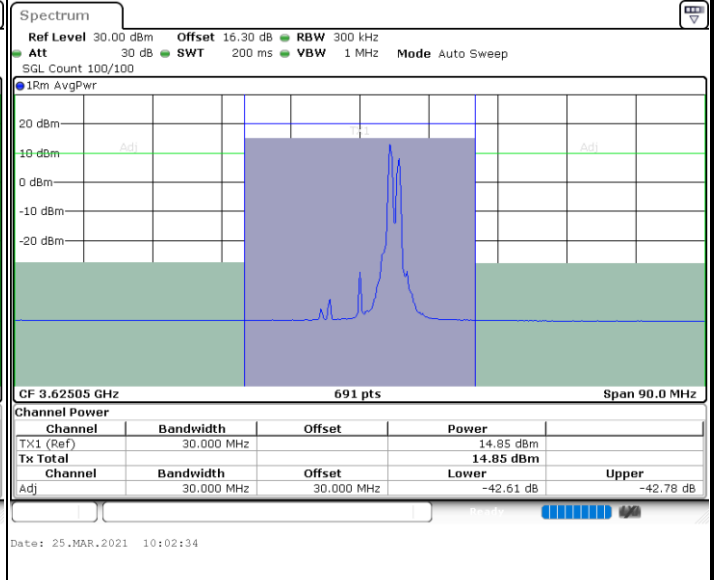

N/A

Date: 28.MAR.2021 11:42:23

LTE Band 48C / 20MHz+10MHz

256QAM

Lowest Channel / 1RB0 and 1RB49

Lowest Channel / 1RB99 and 1RB0

Date: 24.MAR.2021 17:30:02

Date: 24.MAR.2021 17:30:43

Lowest Channel / FullIRB

N/A

Date: 24.MAR.2021 17:29:21

LTE Band 48C / 20MHz+10MHz

256QAM

Middle Channel / 1RB0 and 1RB49

Middle Channel / 1RB99 and 1RB0

Middle Channel / FullIRB

N/A

LTE Band 48C / 20MHz+10MHz

256QAM

Highest Channel / 1RB0 and 1RB49

Highest Channel / 1RB99 and 1RB0

Date: 25.MAR.2021 10:33:36

Date: 25.MAR.2021 10:34:17

Highest Channel / FullIRB