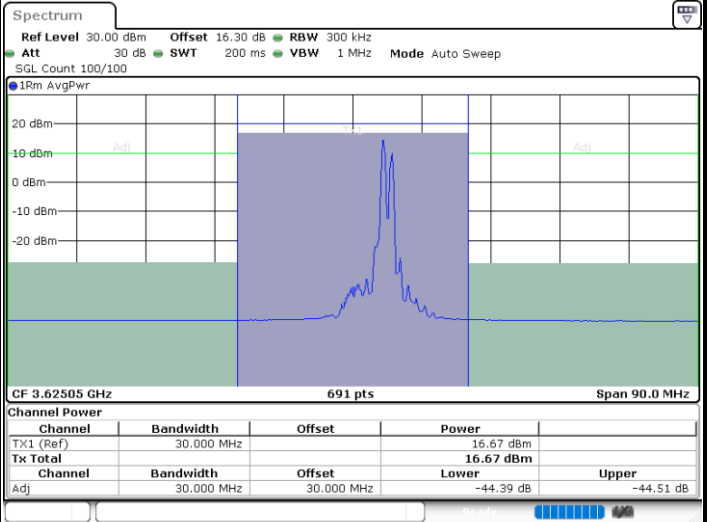

Date: 28.MAR.2021 11:36:16

LTE Band 48C / 20MHz+10MHz

64QAM

Lowest Channel / 1RB0 and 1RB49

Lowest Channel / 1RB99 and 1RB0

Date: 24.MAR.2021 17:25:16

Date: 24.MAR.2021 17:28:40

Lowest Channel / FullIRB

N/A

Date: 24.MAR.2021 17:24:36

LTE Band 48C / 20MHz+10MHz

64QAM

Middle Channel / 1RB0 and 1RB49

Middle Channel / 1RB99 and 1RB0

Date: 25.MAR.2021 09:57:08

Date: 25.MAR.2021 10:00:31

Middle Channel / FullIRB

N/A

Date: 25.MAR.2021 09:56:27

LTE Band 48C / 20MHz+10MHz

64QAM

Highest Channel / 1RB0 and 1RB49

Highest Channel / 1RB99 and 1RB0

Date: 25.MAR.2021 10:30:12