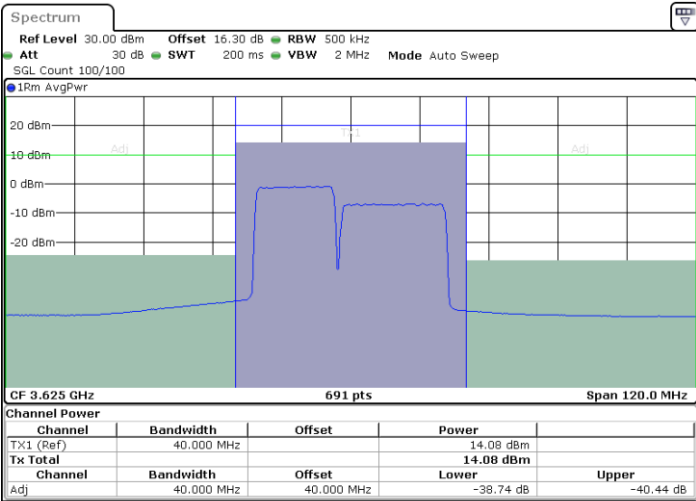

N/A

Date: 24.MAR.2021 17:04:13

LTE Band 48C / 15MHz+20MHz

256QAM

Lowest Channel / 1RB0 and 1RB9

Lowest Channel / 1RB74 and 1RB0

Date: 25.MAR.2021 10:51:34

Date: 25.MAR.2021 10:52:15

Lowest Channel / FullIRB

N/A

Date: 25.MAR.2021 10:50:53

LTE Band 48C / 15MHz+20MHz

256QAM

Middle Channel / 1RB0 and 1RB9

Middle Channel / 1RB74 and 1RB0

Date: 25.MAR.2021 11:09:07

Date: 25.MAR.2021 11:09:48

Middle Channel / FullIRB

N/A

Date: 25.MAR.2021 11:08:26

LTE Band 48C / 15MHz+20MHz

256QAM

Highest Channel / 1RB0 and 1RB99

Highest Channel / 1RB74 and 1RB0

Date: 25.MAR.2021 11:33:19

Date: 25.MAR.2021 11:33:59

Highest Channel / FullIRB

N/A

Date: 25.MAR.2021 11:32:38

LTE Band 48C / 20MHz+5MHz

256QAM

Lowest Channel / 1RB0 and 1RB24