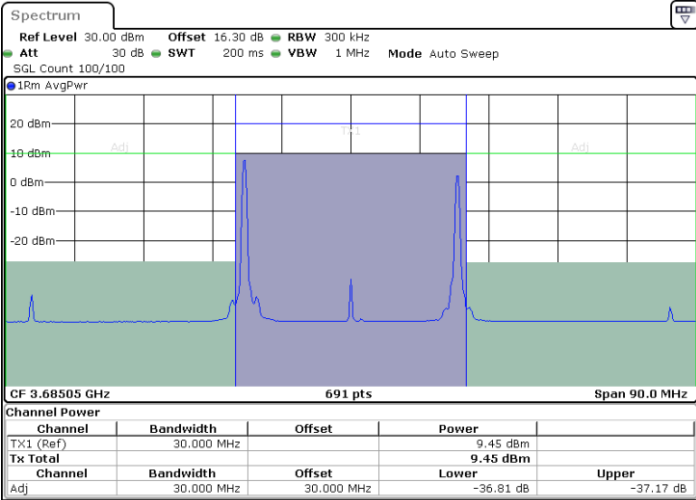

Date: 24.MAR.2021 16:36:53

LTE Band 48C / 10MHz+20MHz

256QAM

Highest Channel / 1RB0 and 1RB99

Highest Channel / 1RB49 and 1RB0

Date: 24.MAR.2021 17:04:54

Date: 24.MAR.2021 17:05:34

Highest Channel / FullIRB