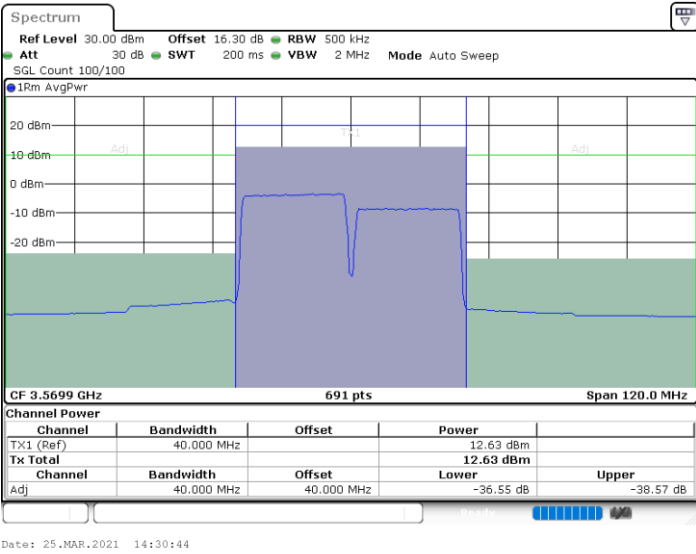

Date: 25.MAR.2021 13:48:48

Middle Channel / FullIRB

N/A

Date: 25.MAR.2021 13:47:26

LTE Band 48C / 20MHz+15MHz

256QAM

Highest Channel / 1RB0 and 1RB74

Highest Channel / 1RB99 and 1RB0

Highest Channel / FullIRB

N/A

LTE Band 48C / 20MHz+20MHz

256QAM

Lowest Channel / 1RB0 and 1RB9

Lowest Channel / 1RB99 and 1RB0

Lowest Channel / FullIRB

N/A

LTE Band 48C / 20MHz+20MHz

256QAM

MiddleChannel / 1RB0 and 1RB99

Middle Channel / 1RB99 and 1RB0

Date: 25.MAR.2021 14:52:20

Date: 25.MAR.2021 14:53:01

Middle Channel / FullIRB

N/A