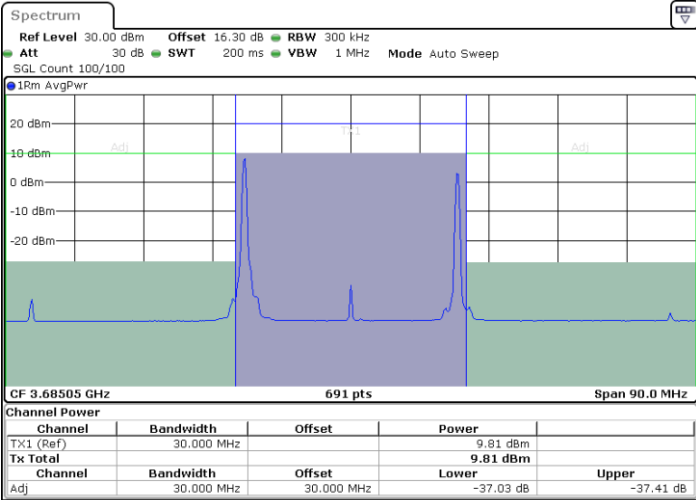

Middle Channel / FullIRB

N/A

Date: 25.MAR.2021 09:56:27

LTE Band 48C / 20MHz+10MHz

64QAM

Highest Channel / 1RB0 and 1RB49

Highest Channel / 1RB99 and 1RB0

Date: 25.MAR.2021 10:30:12

Date: 25.MAR.2021 10:30:53

Highest Channel / FullIRB

N/A

Date: 25.MAR.2021 10:26:48

LTE Band 48C / 20MHz+15MHz

64QAM

Lowest Channel / 1RB0 and 1RB74

Lowest Channel / 1RB99 and 1RB0