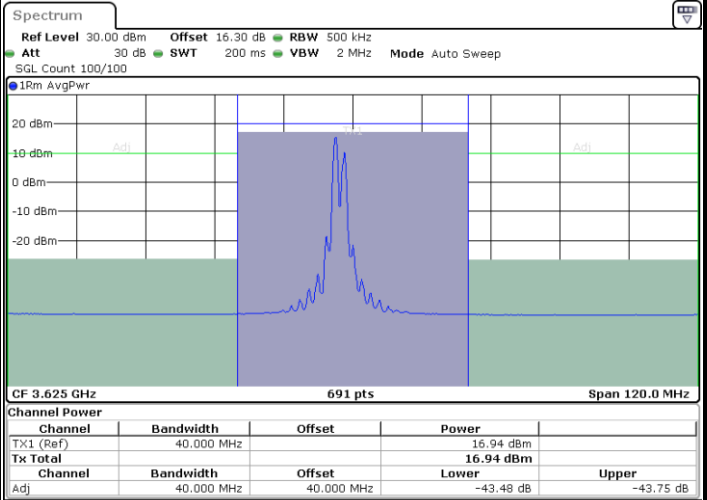

LTE Band 48C / 15MHz+20MHz

64QAM

Middle Channel / 1RB0 and 1RB9

Middle Channel / 1RB74 and 1RB0

Date: 25.MAR.2021 11:04:19

Date: 25.MAR.2021 11:07:44