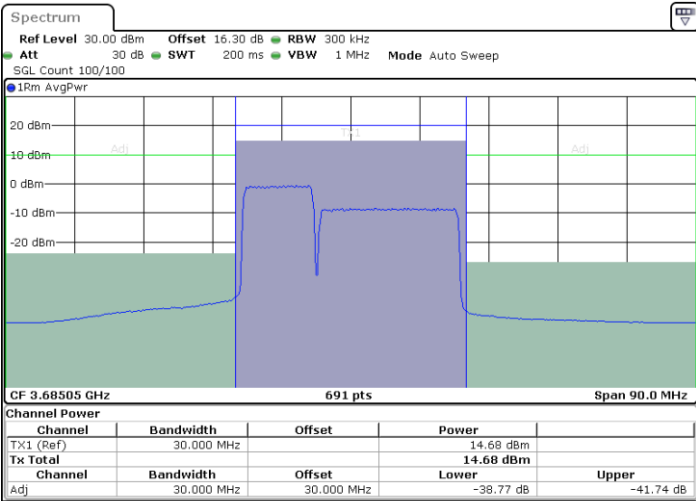

LTE Band 48C / 10MHz+20MHz

256QAM

Middle Channel / 1RB0 and 1RB9

Middle Channel / 1RB49 and 1RB0

Date: 24.MAR.2021 16:36:13

Date: 24.MAR.2021 16:35:32

Middle Channel / FullIRB

N/A

Date: 24.MAR.2021 16:36:53

LTE Band 48C / 10MHz+20MHz

256QAM

Highest Channel / 1RB0 and 1RB99

Highest Channel / 1RB49 and 1RB0

Date: 24.MAR.2021 17:04:54

Date: 24.MAR.2021 17:05:34

Highest Channel / FullIRB

N/A

Date: 24.MAR.2021 17:04:13

LTE Band 48C / 15MHz+20MHz

256QAM

Lowest Channel / 1RB0 and 1RB9

Lowest Channel / 1RB74 and 1RB0

Date: 25.MAR.2021 10:51:34

Date: 25.MAR.2021 10:52:15