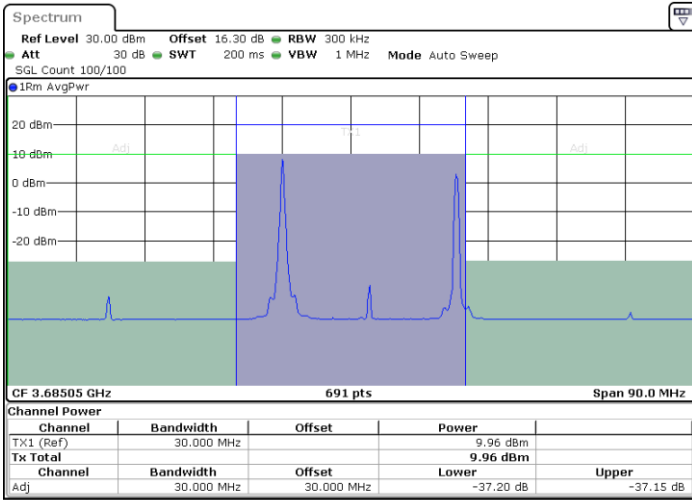

LTE Band 48C / 20MHz+5MHz

64QAM

Highest Channel / 1RB0 and 1RB24

Highest Channel / 1RB99 and 1RB0

Date: 28.MAR.2021 11:39:40

Date: 28.MAR.2021 11:40:20

Highest Channel / FullIRB

N/A