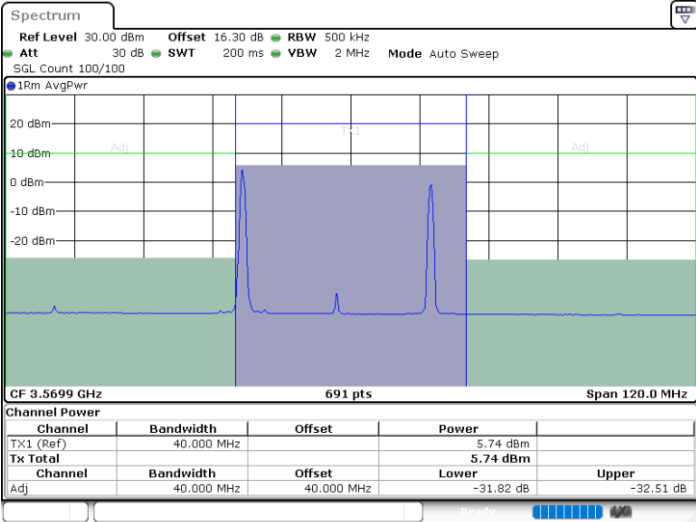

Middle Channel / FullIRB

N/A

Date: 25.MAR.2021 09:56:27

LTE Band 48C / 20MHz+10MHz

64QAM

Highest Channel / 1RB0 and 1RB49

Highest Channel / 1RB99 and 1RB0

Date: 25.MAR.2021 10:30:12

Date: 25.MAR.2021 10:30:53

Highest Channel / FullIRB

N/A

Date: 25.MAR.2021 10:26:48

LTE Band 48C / 20MHz+15MHz

64QAM

Lowest Channel / 1RB0 and 1RB74

Lowest Channel / 1RB99 and 1RB0

Date: 25.MAR.2021 11:46:33

Date: 25.MAR.2021 11:49:58

Lowest Channel / FullIRB

N/A

Date: 25.MAR.2021 11:45:52

LTE Band 48C / 20MHz+15MHz

64QAM

Middle Channel / 1RB0 and 1RB74