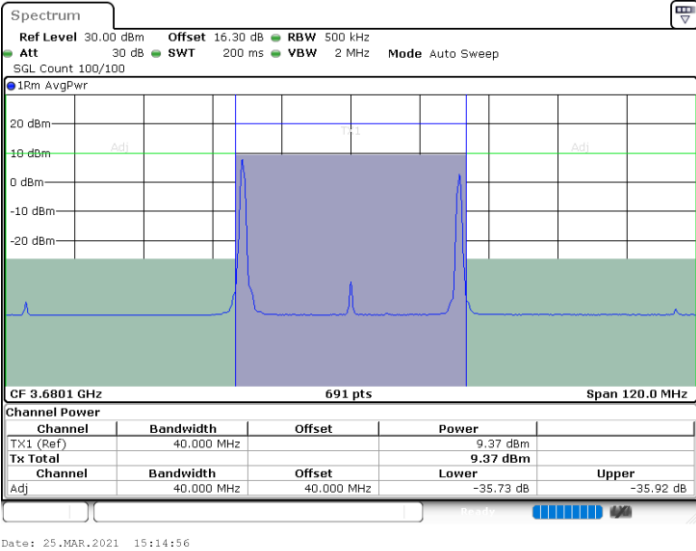

Date: 25.MAR.2021 14:51:39

LTE Band 48C / 20MHz+20MHz

256QAM

Highest Channel / 1RB0 and 1RB99

Highest Channel / 1RB99 and 1RB0

Highest Channel / FullIRB

N/A

Conducted Band Edge

LTE Band 48C / 5MHz+20MHz

QPSK

Lowest Band Edge / 1RB0 and 1RB99

Middle Band Edge / 1RB0 and 1RB99

Date: 24.MAR.2021 11:36:21

Date: 24.MAR.2021 13:45:43

Lowest Band Edge / 1RB24 and 1RB0

Middle Band Edge / 1RB24 and 1RB0