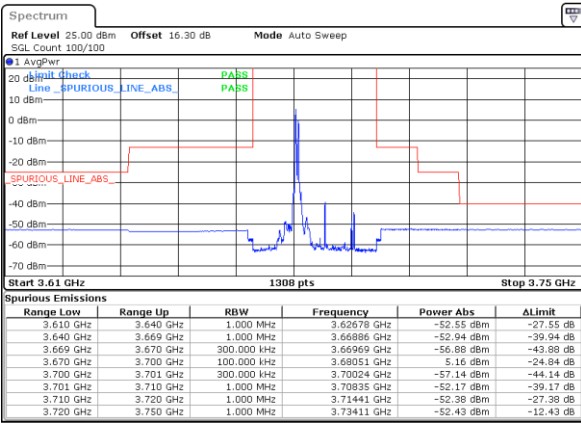

LTE Band 48C / 5MHz+20MHz

QPSK

Lowest Band Edge / 1RB0 and 1RB99

Middle Band Edge / 1RB0 and 1RB99

Date: 24.MAR.2021 11:36:21

Date: 24.MAR.2021 13:45:43

Lowest Band Edge / 1RB24 and 1RB0

Middle Band Edge / 1RB24 and 1RB0

Date: 24.MAR.2021 11:36:49

Date: 24.MAR.2021 13:46:10

Lowest Band Edge / Full RB

Middle Band Edge / Full RB

Date: 24.MAR.2021 11:34:05

Date: 24.MAR.2021 13:43:25

LTE Band 48C / 5MHz+20MHz

QPSK

Highest Band Edge / 1RB0 and 1RB9

N/A

Date: 24.MAR.2021 14:07:37

Highest Band Edge / 1RB24 and 1RB0

N/A

Date: 24.MAR.2021 14:09:53

Highest Band Edge / Full RB

N/A