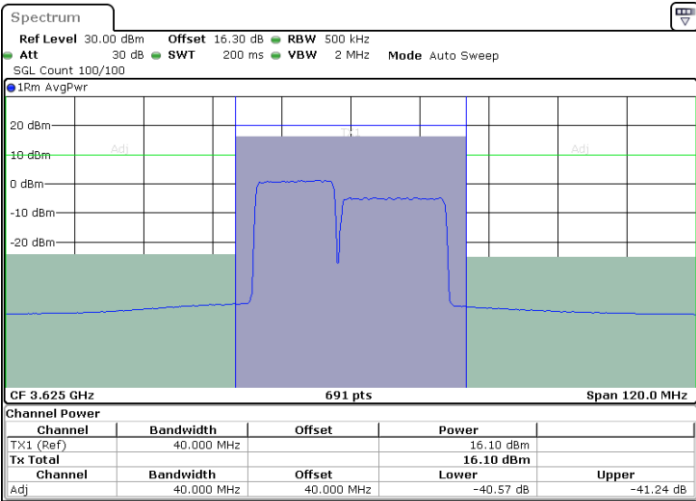

Middle Channel / FullIRB

N/A

Date: 25.MAR.2021 11:03:37