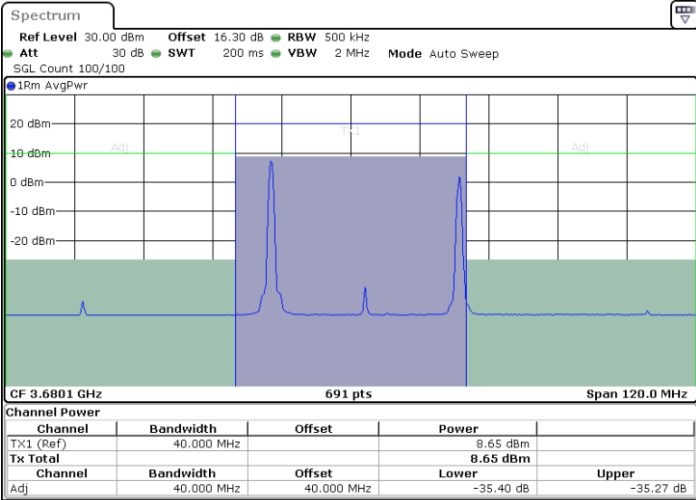

LTE Band 48C / 15MHz+20MHz

64QAM

Highest Channel / 1RB0 and 1RB99

Highest Channel / 1RB74 and 1RB0

Date: 25.MAR.2021 11:29:54

Date: 25.MAR.2021 11:30:35

Highest Channel / FullIRB

N/A