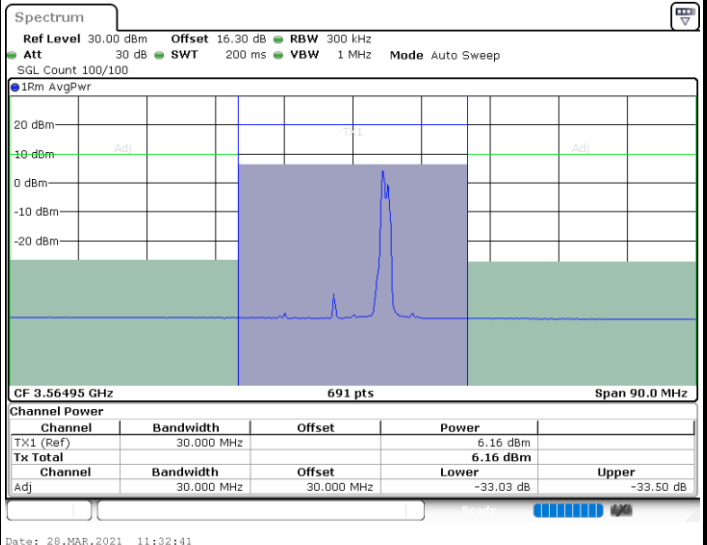

Date: 25.MAR.2021 11:26:30

LTE Band 48C / 20MHz+5MHz

64QAM

Lowest Channel / 1RB0 and 1RB24

Lowest Channel / 1RB99 and 1RB0

Lowest Channel / FullIRB

N/A

LTE Band 48C / 20MHz+5MHz