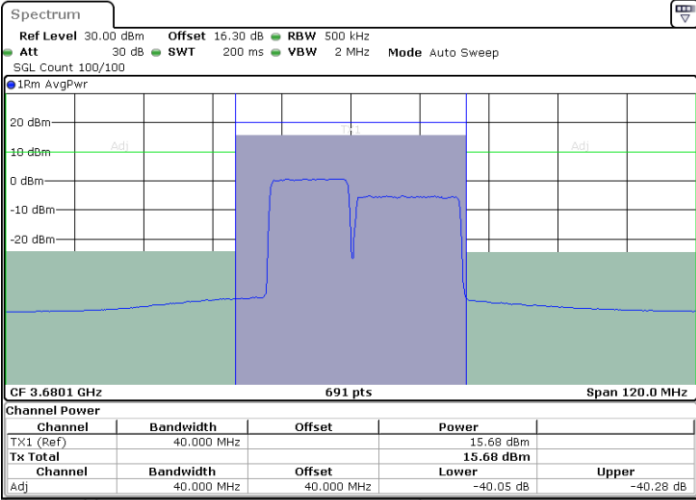

LTE Band 48C / 15MHz+20MHz

64QAM

Highest Channel / 1RB0 and 1RB99

Highest Channel / 1RB74 and 1RB0

Date: 25.MAR.2021 11:29:54

Date: 25.MAR.2021 11:30:35

Highest Channel / FullIRB

N/A

Date: 25.MAR.2021 11:26:30

LTE Band 48C / 20MHz+5MHz

64QAM

Lowest Channel / 1RB0 and 1RB24

Lowest Channel / 1RB99 and 1RB0

Lowest Channel / FullIRB

N/A

LTE Band 48C / 20MHz+5MHz