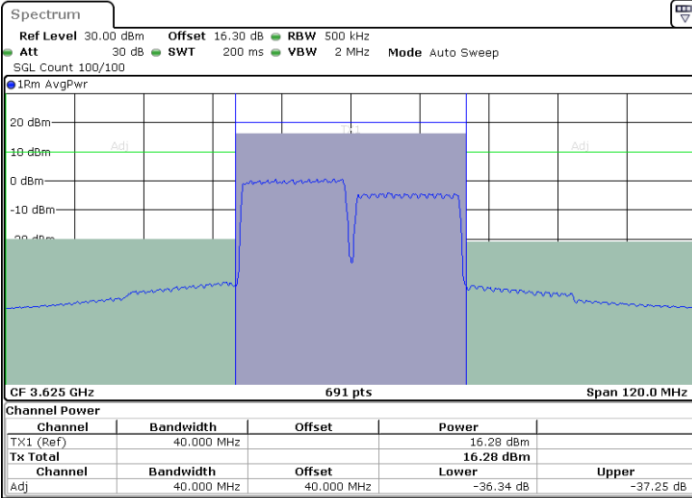

64QAM

Lowest Channel / 1RB0 and 1RB9

Lowest Channel / 1RB99 and 1RB0

Lowest Channel / FullIRB

N/A

LTE Band 48C / 20MHz+20MHz

64QAM

MiddleChannel / 1RB0 and 1RB99

Middle Channel / 1RB99 and 1RB0

Date: 25.MAR.2021 14:47:32

Date: 25.MAR.2021 14:50:57

Middle Channel / FullIRB

N/A

Date: 25.MAR.2021 14:46:51

LTE Band 48C / 20MHz+20MHz

64QAM

Highest Channel / 1RB0 and 1RB99

Highest Channel / 1RB99 and 1RB0

Highest Channel / FullIRB

N/A

LTE Band 48C / 5MHz+20MHz

256QAM

Lowest Channel / 1RB0 and 1RB9

Lowest Channel / 1RB24 and 1RB0