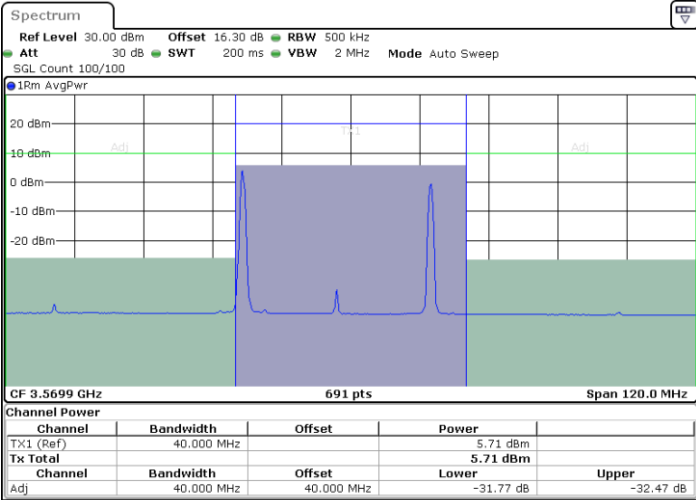

N/A

LTE Band 48C / 20MHz+10MHz

256QAM

Highest Channel / 1RB0 and 1RB49

Highest Channel / 1RB99 and 1RB0

Date: 25.MAR.2021 10:33:36

Date: 25.MAR.2021 10:34:17

Highest Channel / FullIRB

N/A

Date: 25.MAR.2021 10:32:55

LTE Band 48C / 20MHz+15MHz

256QAM

Lowest Channel / 1RB0 and 1RB74

Lowest Channel / 1RB99 and 1RB0

Date: 25.MAR.2021 11:51:21

Date: 25.MAR.2021 11:52:02

Lowest Channel / FullIRB

N/A

Date: 25.MAR.2021 11:50:40

LTE Band 48C / 20MHz+15MHz

256QAM

Middle Channel / 1RB0 and 1RB74

Middle Channel / 1RB99 and 1RB0

Date: 25.MAR.2021 13:48:07

Date: 25.MAR.2021 13:48:48

Middle Channel / FullIRB

N/A

Date: 25.MAR.2021 13:47:26

LTE Band 48C / 20MHz+15MHz

256QAM

Highest Channel / 1RB0 and 1RB74

Highest Channel / 1RB99 and 1RB0