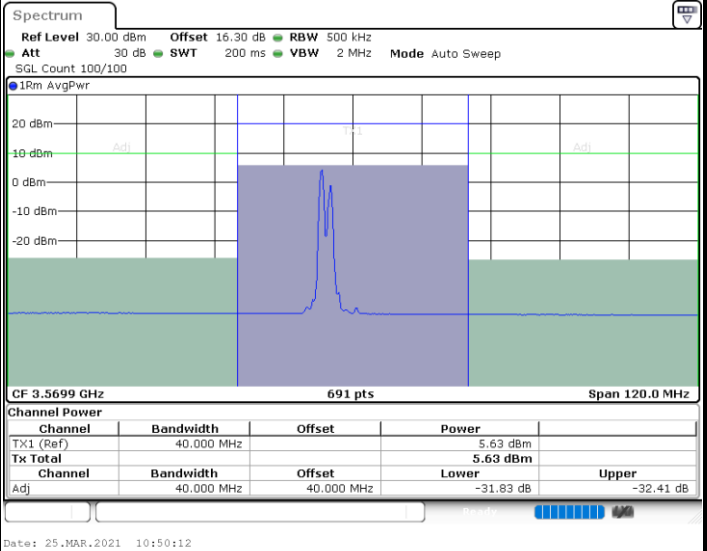

Date: 24.MAR.2021 16:58:06

LTE Band 48C / 15MHz+20MHz

64QAM

Lowest Channel / 1RB0 and 1RB99

Lowest Channel / 1RB74 and 1RB0

Lowest Channel / FullIRB

N/A

LTE Band 48C / 15MHz+20MHz