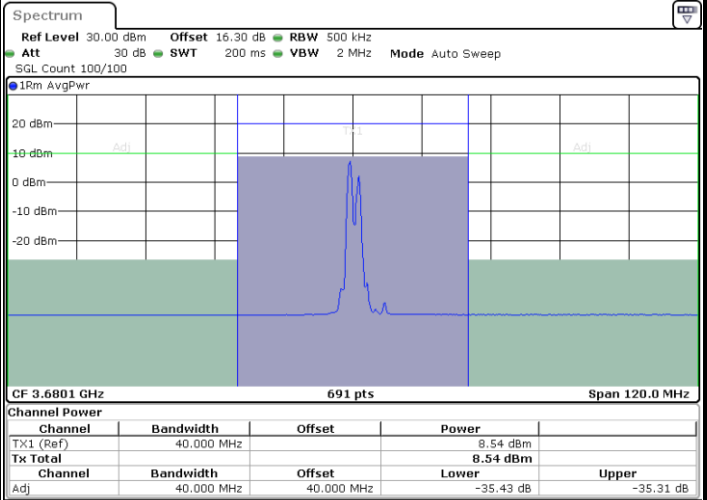

Lowest Channel / FullIRB

N/A

Date: 25.MAR.2021 10:50:53

LTE Band 48C / 15MHz+20MHz

256QAM

Middle Channel / 1RB0 and 1RB9

Middle Channel / 1RB74 and 1RB0

Date: 25.MAR.2021 11:09:07

Date: 25.MAR.2021 11:09:48

Middle Channel / FullIRB

N/A

Date: 25.MAR.2021 11:08:26

LTE Band 48C / 15MHz+20MHz

256QAM

Highest Channel / 1RB0 and 1RB99

Highest Channel / 1RB74 and 1RB0

Date: 25.MAR.2021 11:33:19

Date: 25.MAR.2021 11:33:59

Highest Channel / FullIRB

N/A

Date: 25.MAR.2021 11:32:38

LTE Band 48C / 20MHz+5MHz

256QAM

Lowest Channel / 1RB0 and 1RB24