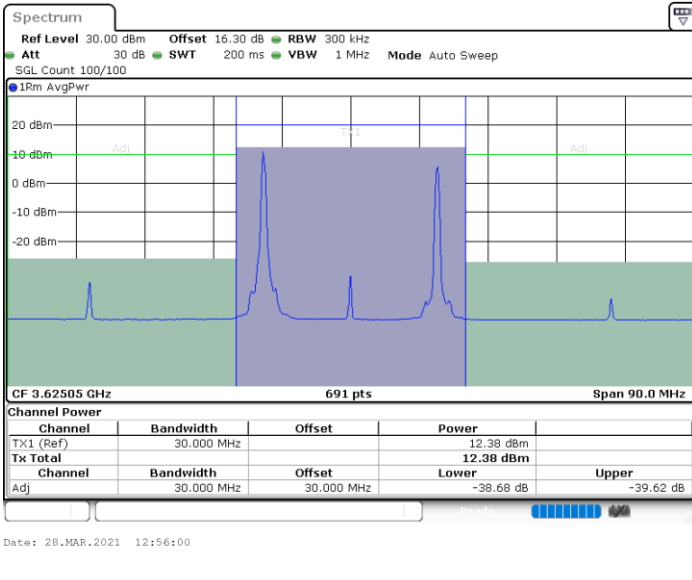

Date: 25.MAR.2021 11:33:19

Date: 25.MAR.2021 11:33:59

Highest Channel / FullIRB

N/A

Date: 25.MAR.2021 11:32:38

LTE Band 48C / 20MHz+5MHz

256QAM

Lowest Channel / 1RB0 and 1RB24

Lowest Channel / 1RB99 and 1RB0

Lowest Channel / FullIRB

N/A

LTE Band 48C / 20MHz+5MHz

256QAM

Middle Channel / 1RB0 and 1RB24

Middle Channel / 1RB99 and 1RB0

Middle Channel / FullIRB

N/A

LTE Band 48C / 20MHz+5MHz

256QAM

Highest Channel / 1RB0 and 1RB24

Highest Channel / 1RB99 and 1RB0

Date: 28.MAR.2021 11:43:04

Date: 28.MAR.2021 11:43:44

Highest Channel / FullIRB