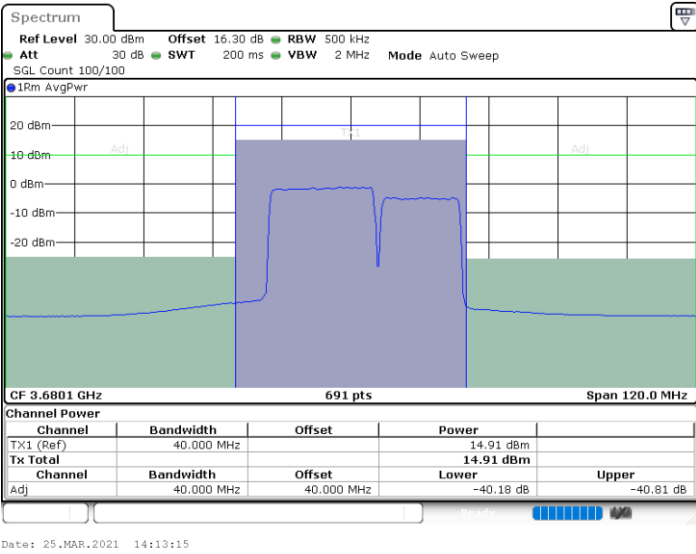

Lowest Channel / FullIRB

N/A

Date: 25.MAR.2021 11:50:40

LTE Band 48C / 20MHz+15MHz

256QAM

Middle Channel / 1RB0 and 1RB74

Middle Channel / 1RB99 and 1RB0

Date: 25.MAR.2021 13:48:07

Date: 25.MAR.2021 13:48:48

Middle Channel / FullIRB

N/A

Date: 25.MAR.2021 13:47:26

LTE Band 48C / 20MHz+15MHz

256QAM

Highest Channel / 1RB0 and 1RB74

Highest Channel / 1RB99 and 1RB0

Highest Channel / FullIRB

N/A

LTE Band 48C / 20MHz+20MHz

256QAM

Lowest Channel / 1RB0 and 1RB9

Lowest Channel / 1RB99 and 1RB0

Lowest Channel / FullIRB

N/A