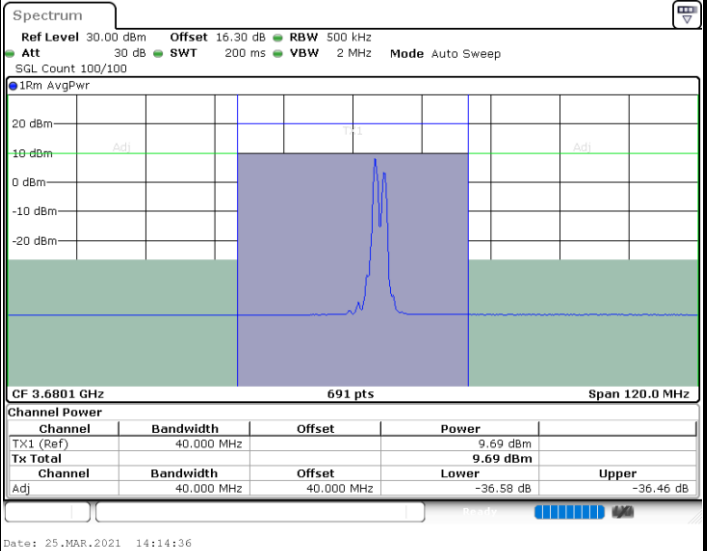

Lowest Channel / FullIRB

N/A

Date: 25.MAR.2021 11:50:40

LTE Band 48C / 20MHz+15MHz

256QAM

Middle Channel / 1RB0 and 1RB74

Middle Channel / 1RB99 and 1RB0

Date: 25.MAR.2021 13:48:07

Date: 25.MAR.2021 13:48:48

Middle Channel / FullIRB

N/A

Date: 25.MAR.2021 13:47:26

LTE Band 48C / 20MHz+15MHz

256QAM

Highest Channel / 1RB0 and 1RB74

Highest Channel / 1RB99 and 1RB0

Highest Channel / FullIRB

N/A

LTE Band 48C / 20MHz+20MHz

256QAM

Lowest Channel / 1RB0 and 1RB9

Lowest Channel / 1RB99 and 1RB0

Lowest Channel / FullIRB

N/A