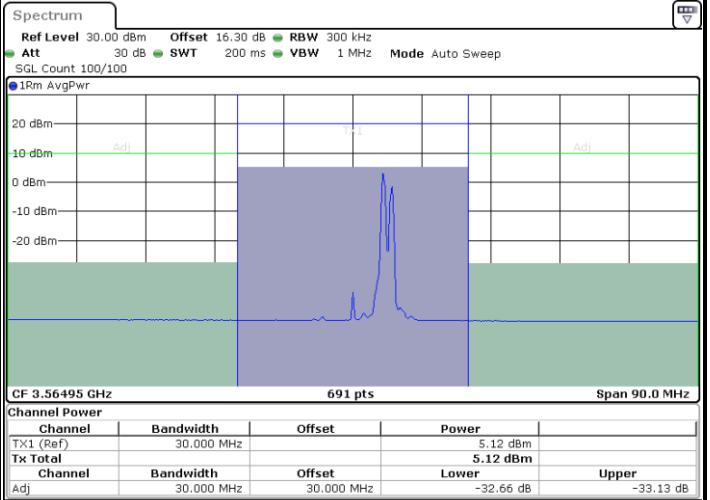

N/A

LTE Band 48C / 20MHz+5MHz

256QAM

Highest Channel / 1RB0 and 1RB24

Highest Channel / 1RB99 and 1RB0

Date: 28.MAR.2021 11:43:04

Date: 28.MAR.2021 11:43:44

Highest Channel / FullIRB

N/A

Date: 28.MAR.2021 11:42:23

LTE Band 48C / 20MHz+10MHz

256QAM

Lowest Channel / 1RB0 and 1RB49

Lowest Channel / 1RB99 and 1RB0

Date: 24.MAR.2021 17:30:02

Date: 24.MAR.2021 17:30:43

Lowest Channel / FullIRB

N/A

Date: 24.MAR.2021 17:29:21

LTE Band 48C / 20MHz+10MHz

256QAM

Middle Channel / 1RB0 and 1RB49

Middle Channel / 1RB99 and 1RB0

Middle Channel / FullIRB