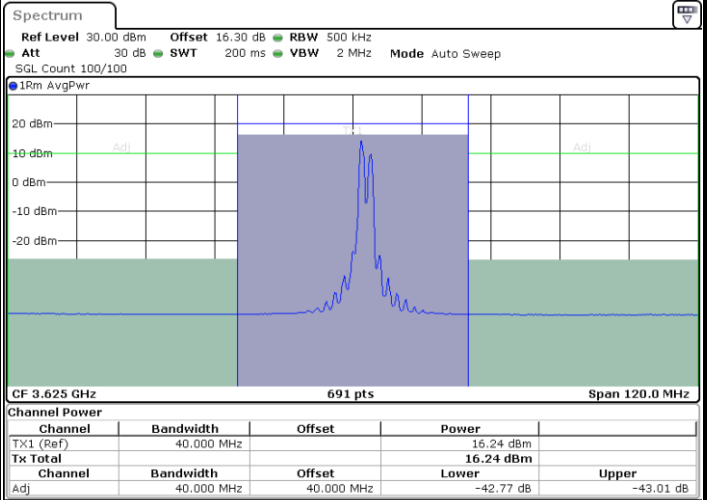

Date: 25.MAR.2021 10:30:53

Highest Channel / FullIRB

N/A

Date: 25.MAR.2021 10:26:48

LTE Band 48C / 20MHz+15MHz

64QAM

Lowest Channel / 1RB0 and 1RB74

Lowest Channel / 1RB99 and 1RB0

Date: 25.MAR.2021 11:46:33

Date: 25.MAR.2021 11:49:58

Lowest Channel / FullIRB

N/A

Date: 25.MAR.2021 11:45:52

LTE Band 48C / 20MHz+15MHz

64QAM

Middle Channel / 1RB0 and 1RB74

Middle Channel / 1RB99 and 1RB0

Date: 25.MAR.2021 13:43:19

Date: 25.MAR.2021 13:46:44

Middle Channel / FullIRB

N/A

Date: 25.MAR.2021 13:42:38

LTE Band 48C / 20MHz+15MHz

64QAM

Highest Channel / 1RB0 and 1RB74

Highest Channel / 1RB99 and 1RB0

Date: 25.MAR.2021 14:07:43

Date: 25.MAR.2021 14:08:23

Highest Channel / FullIRB

N/A

Date: 25.MAR.2021 14:04:18

LTE Band 48C / 20MHz+20MHz