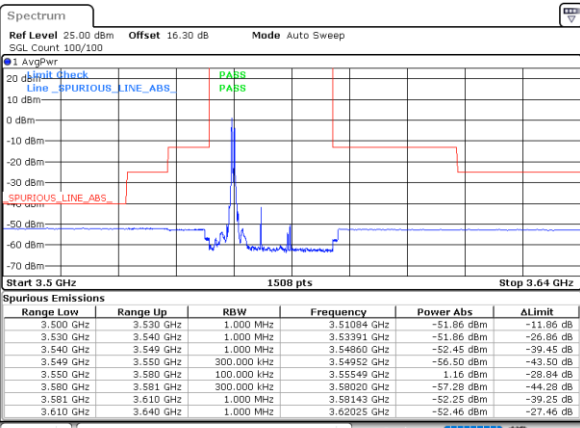

Date: 25.MAR.2021 14:51:39

LTE Band 48C / 20MHz+20MHz

256QAM

Highest Channel / 1RB0 and 1RB99

Highest Channel / 1RB99 and 1RB0

Highest Channel / FullIRB

N/A

Conducted Band Edge

LTE Band 48C / 5MHz+20MHz

QPSK

Lowest Band Edge / 1RB0 and 1RB99

Middle Band Edge / 1RB0 and 1RB99

Date: 24.MAR.2021 11:36:21

Date: 24.MAR.2021 13:45:43

Lowest Band Edge / 1RB24 and 1RB0

Middle Band Edge / 1RB24 and 1RB0

Date: 24.MAR.2021 11:36:49

Date: 24.MAR.2021 13:46:10

Lowest Band Edge / Full RB

Middle Band Edge / Full RB

Date: 24.MAR.2021 11:34:05

Date: 24.MAR.2021 13:43:25

LTE Band 48C / 5MHz+20MHz

QPSK