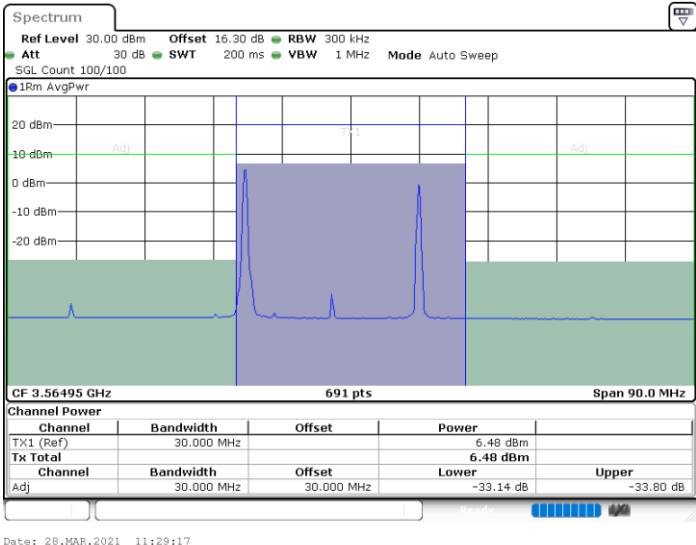

LTE Band 48C / 15MHz+20MHz

64QAM

Highest Channel / 1RB0 and 1RB99

Highest Channel / 1RB74 and 1RB0

Date: 25.MAR.2021 11:29:54

Date: 25.MAR.2021 11:30:35

Highest Channel / FullIRB

N/A

Date: 25.MAR.2021 11:26:30

LTE Band 48C / 20MHz+5MHz

64QAM

Lowest Channel / 1RB0 and 1RB24

Lowest Channel / 1RB99 and 1RB0

Lowest Channel / FullIRB

N/A

LTE Band 48C / 20MHz+5MHz