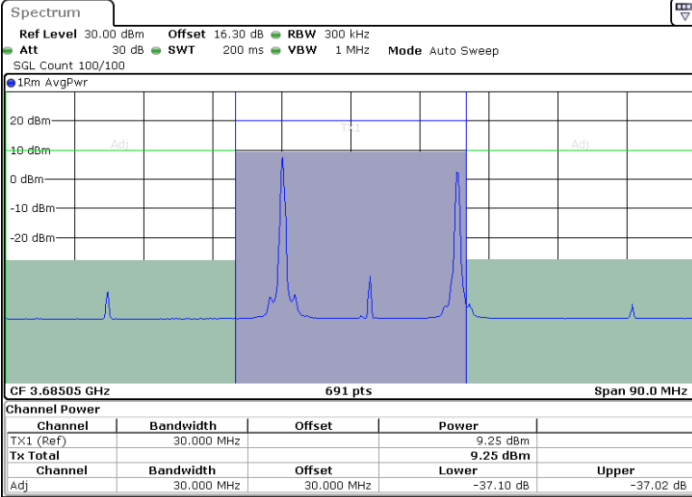

Middle Channel / 1RB24 and 1RB0

Date: 24.MAR.2021 14:02:23

Date: 24.MAR.2021 14:03:04

Middle Channel / FullIRB

N/A

Date: 24.MAR.2021 14:01:42

LTE Band 48C / 5MHz+20MHz

256QAM

Highest Channel / 1RB0 and 1RB99

Highest Channel / 1RB24 and 1RB0

Date: 24.MAR.2021 14:21:19

Date: 24.MAR.2021 14:20:39

Highest Channel / FullIRB

N/A

Date: 24.MAR.2021 14:22:00

LTE Band 48C / 10MHz+20MHz