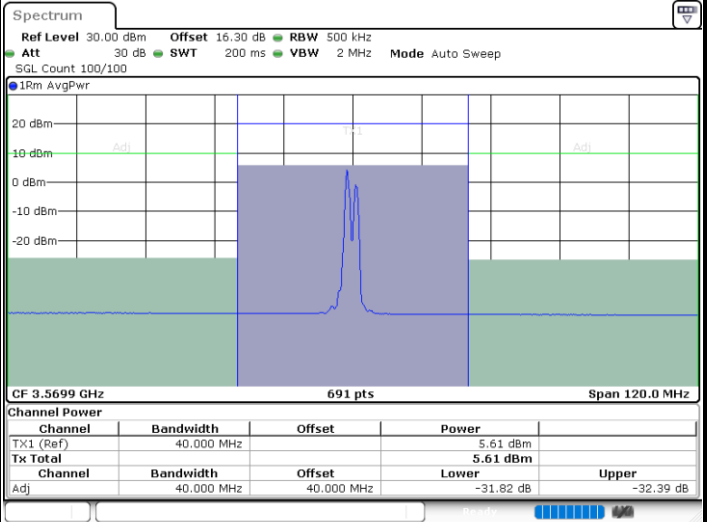

Middle Channel / FullIRB

N/A

Date: 25.MAR.2021 09:56:27

LTE Band 48C / 20MHz+10MHz

64QAM

Highest Channel / 1RB0 and 1RB49

Highest Channel / 1RB99 and 1RB0

Date: 25.MAR.2021 10:30:12

Date: 25.MAR.2021 10:30:53

Highest Channel / FullIRB

N/A

Date: 25.MAR.2021 10:26:48

LTE Band 48C / 20MHz+15MHz

64QAM

Lowest Channel / 1RB0 and 1RB74

Lowest Channel / 1RB99 and 1RB0

Date: 25.MAR.2021 11:46:33

Date: 25.MAR.2021 11:49:58

Lowest Channel / FullIRB

N/A

Date: 25.MAR.2021 11:45:52

LTE Band 48C / 20MHz+15MHz

64QAM

Middle Channel / 1RB0 and 1RB74