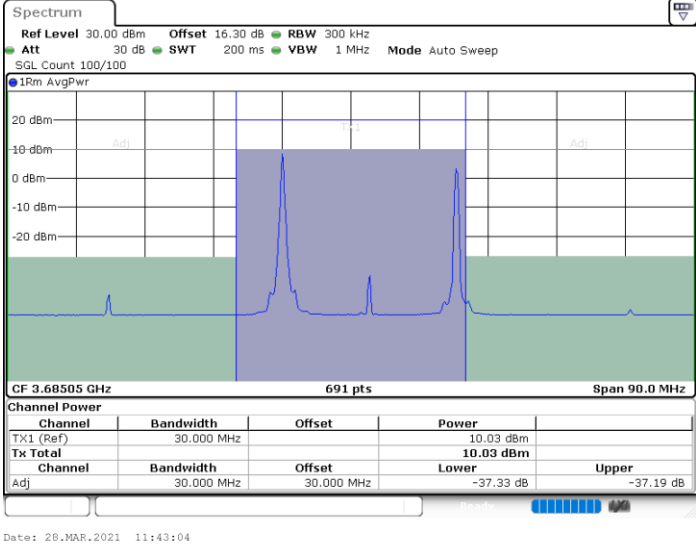

N/A

LTE Band 48C / 20MHz+5MHz

256QAM

Highest Channel / 1RB0 and 1RB24

Highest Channel / 1RB99 and 1RB0

Date: 28.MAR.2021 11:43:04

Date: 28.MAR.2021 11:43:44

Highest Channel / FullIRB

N/A

Date: 28.MAR.2021 11:42:23

LTE Band 48C / 20MHz+10MHz

256QAM

Lowest Channel / 1RB0 and 1RB49

Lowest Channel / 1RB99 and 1RB0

Date: 24.MAR.2021 17:30:02

Date: 24.MAR.2021 17:30:43