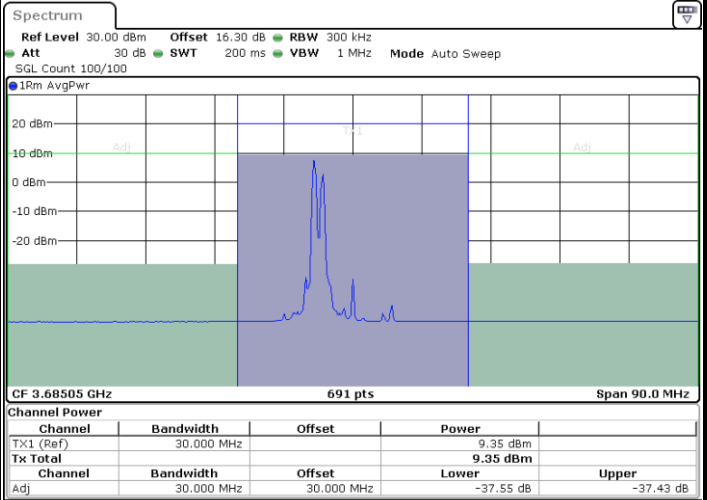

Date: 24.MAR.2021 16:36:53

LTE Band 48C / 10MHz+20MHz

256QAM

Highest Channel / 1RB0 and 1RB99

Highest Channel / 1RB49 and 1RB0

Date: 24.MAR.2021 17:04:54

Date: 24.MAR.2021 17:05:34

Highest Channel / FullIRB

N/A

Date: 24.MAR.2021 17:04:13

LTE Band 48C / 15MHz+20MHz

256QAM

Lowest Channel / 1RB0 and 1RB9

Lowest Channel / 1RB74 and 1RB0

Date: 25.MAR.2021 10:51:34

Date: 25.MAR.2021 10:52:15