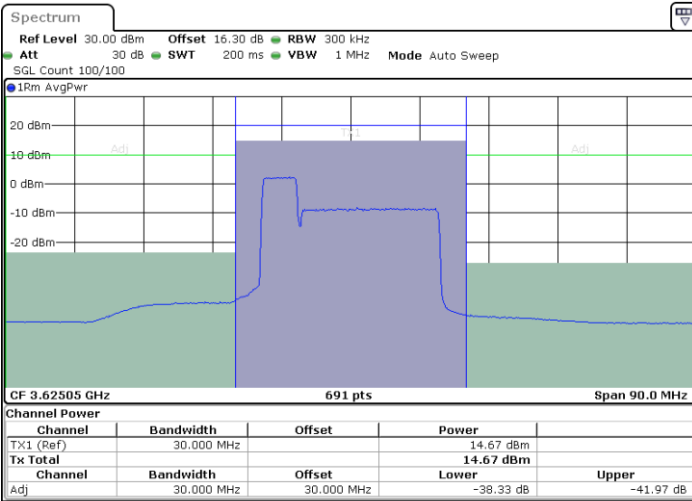

Date: 24.MAR.2021 11:49:09

Date: 24.MAR.2021 11:48:29

Lowest Channel / FullIRB

N/A

Date: 24.MAR.2021 11:49:50

LTE Band 48C / 5MHz+20MHz

256QAM

Middle Channel / 1RB0 and 1RB9

Middle Channel / 1RB24 and 1RB0

Date: 24.MAR.2021 14:02:23

Date: 24.MAR.2021 14:03:04

Middle Channel / FullIRB

N/A

Date: 24.MAR.2021 14:01:42

LTE Band 48C / 5MHz+20MHz

256QAM

Highest Channel / 1RB0 and 1RB99

Highest Channel / 1RB24 and 1RB0

Date: 24.MAR.2021 14:21:19

Date: 24.MAR.2021 14:20:39

Highest Channel / FullIRB

N/A

Date: 24.MAR.2021 14:22:00

LTE Band 48C / 10MHz+20MHz