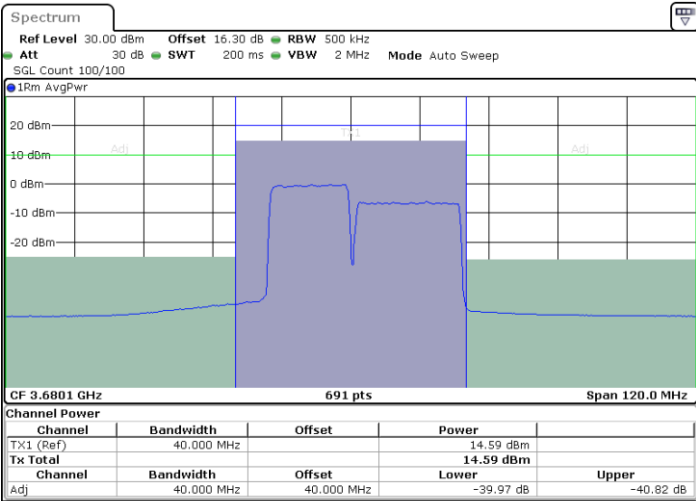

Lowest Channel / FullIRB

N/A

Date: 25.MAR.2021 10:50:53

LTE Band 48C / 15MHz+20MHz

256QAM

Middle Channel / 1RB0 and 1RB9

Middle Channel / 1RB74 and 1RB0

Date: 25.MAR.2021 11:09:07

Date: 25.MAR.2021 11:09:48

Middle Channel / FullIRB

N/A

Date: 25.MAR.2021 11:08:26

LTE Band 48C / 15MHz+20MHz

256QAM

Highest Channel / 1RB0 and 1RB99

Highest Channel / 1RB74 and 1RB0

Date: 25.MAR.2021 11:33:19

Date: 25.MAR.2021 11:33:59

Highest Channel / FullIRB

N/A

Date: 25.MAR.2021 11:32:38

LTE Band 48C / 20MHz+5MHz

256QAM

Lowest Channel / 1RB0 and 1RB24