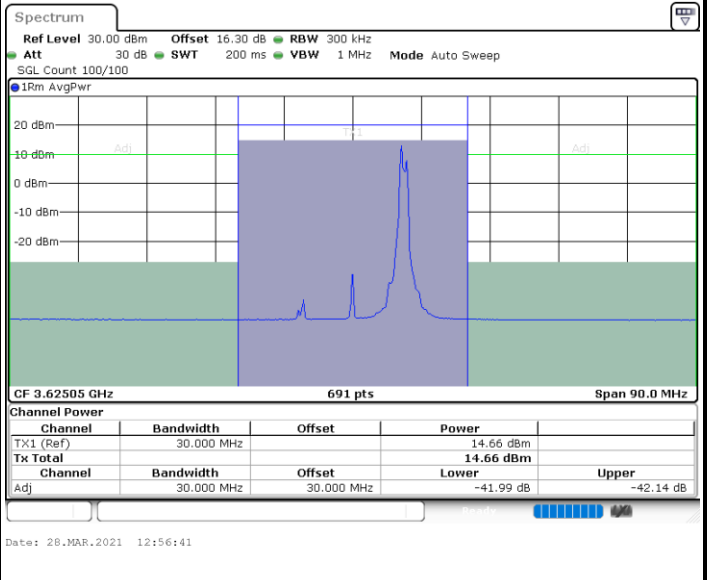

Date: 25.MAR.2021 11:33:19

Date: 25.MAR.2021 11:33:59

Highest Channel / FullIRB

N/A

Date: 25.MAR.2021 11:32:38

LTE Band 48C / 20MHz+5MHz

256QAM

Lowest Channel / 1RB0 and 1RB24

Lowest Channel / 1RB99 and 1RB0

Lowest Channel / FullIRB

N/A

LTE Band 48C / 20MHz+5MHz

256QAM

Middle Channel / 1RB0 and 1RB24

Middle Channel / 1RB99 and 1RB0

Middle Channel / FullIRB

N/A

LTE Band 48C / 20MHz+5MHz

256QAM

Highest Channel / 1RB0 and 1RB24

Highest Channel / 1RB99 and 1RB0

Date: 28.MAR.2021 11:43:04

Date: 28.MAR.2021 11:43:44

Highest Channel / FullIRB