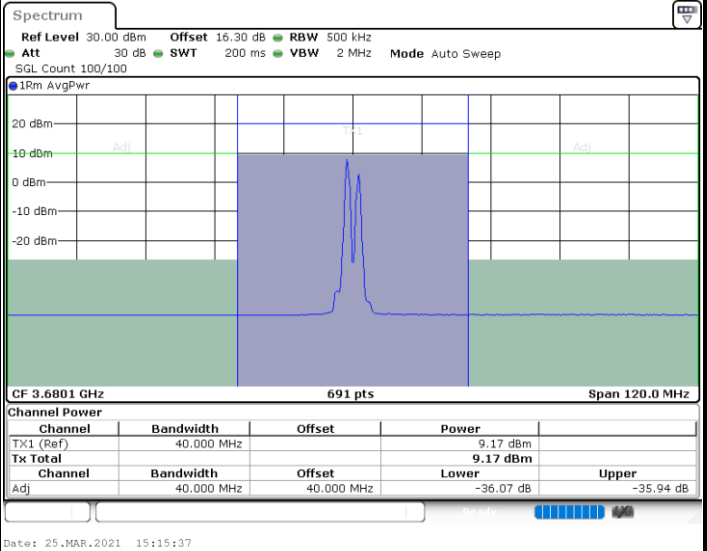

LTE Band 48C / 20MHz+20MHz

256QAM

MiddleChannel / 1RB0 and 1RB99

Middle Channel / 1RB99 and 1RB0

Date: 25.MAR.2021 14:52:20

Date: 25.MAR.2021 14:53:01

Middle Channel / FullIRB

N/A

Date: 25.MAR.2021 14:51:39

LTE Band 48C / 20MHz+20MHz

256QAM

Highest Channel / 1RB0 and 1RB99

Highest Channel / 1RB99 and 1RB0

Highest Channel / FullIRB

N/A

Conducted Band Edge

LTE Band 48C / 5MHz+20MHz

QPSK

Lowest Band Edge / 1RB0 and 1RB99

Middle Band Edge / 1RB0 and 1RB99

Date: 24.MAR.2021 11:36:21

Date: 24.MAR.2021 13:45:43

Lowest Band Edge / 1RB24 and 1RB0

Middle Band Edge / 1RB24 and 1RB0

Date: 24.MAR.2021 11:36:49

Date: 24.MAR.2021 13:46:10

Lowest Band Edge / Full RB

Middle Band Edge / Full RB

Date: 24.MAR.2021 11:34:05

Date: 24.MAR.2021 13:43:25

LTE Band 48C / 5MHz+20MHz

QPSK