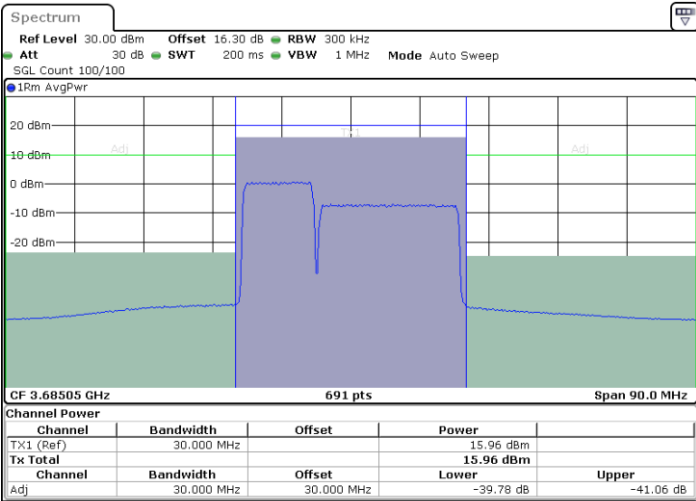

LTE Band 48C / 10MHz+20MHz

64QAM

Highest Channel / 1RB0 and 1RB99

Highest Channel / 1RB49 and 1RB0

Date: 24.MAR.2021 17:01:30

Date: 24.MAR.2021 17:02:10

Highest Channel / FullIRB

N/A

Date: 24.MAR.2021 16:58:06

LTE Band 48C / 15MHz+20MHz

64QAM

Lowest Channel / 1RB0 and 1RB99

Lowest Channel / 1RB74 and 1RB0

Lowest Channel / FullIRB

N/A

LTE Band 48C / 15MHz+20MHz