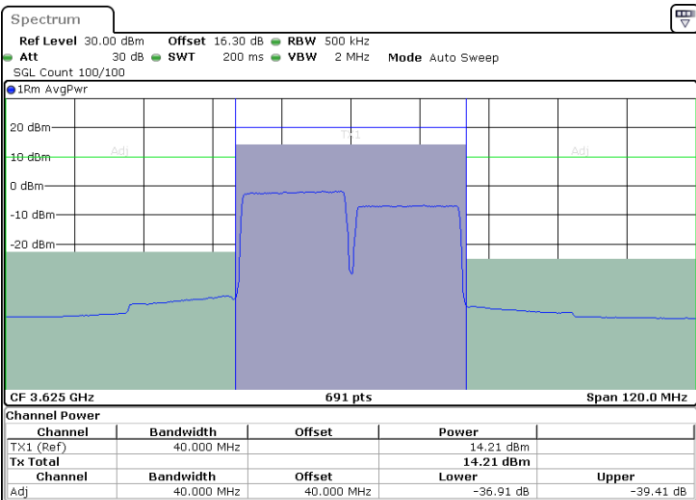

Highest Channel / FullIRB

N/A

LTE Band 48C / 20MHz+20MHz

256QAM

Lowest Channel / 1RB0 and 1RB9

Lowest Channel / 1RB99 and 1RB0

Lowest Channel / FullIRB

N/A

LTE Band 48C / 20MHz+20MHz

256QAM

MiddleChannel / 1RB0 and 1RB99

Middle Channel / 1RB99 and 1RB0

Date: 25.MAR.2021 14:52:20

Date: 25.MAR.2021 14:53:01

Middle Channel / FullIRB

N/A

Date: 25.MAR.2021 14:51:39

LTE Band 48C / 20MHz+20MHz

256QAM

Highest Channel / 1RB0 and 1RB99

Highest Channel / 1RB99 and 1RB0

Highest Channel / FullIRB

N/A

Conducted Band Edge