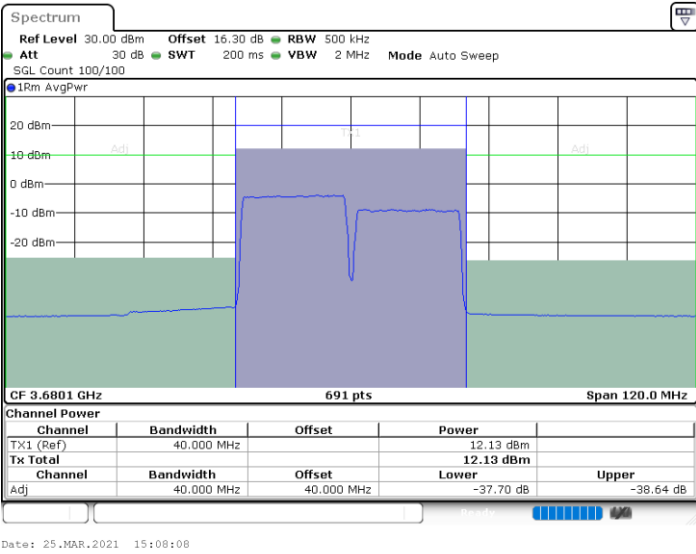

64QAM

Lowest Channel / 1RB0 and 1RB9

Lowest Channel / 1RB99 and 1RB0

Lowest Channel / FullIRB

N/A

LTE Band 48C / 20MHz+20MHz

64QAM

MiddleChannel / 1RB0 and 1RB99

Middle Channel / 1RB99 and 1RB0

Date: 25.MAR.2021 14:47:32

Date: 25.MAR.2021 14:50:57

Middle Channel / FullIRB

N/A

Date: 25.MAR.2021 14:46:51

LTE Band 48C / 20MHz+20MHz

64QAM

Highest Channel / 1RB0 and 1RB99

Highest Channel / 1RB99 and 1RB0

Highest Channel / FullIRB

N/A

LTE Band 48C / 5MHz+20MHz

256QAM

Lowest Channel / 1RB0 and 1RB9

Lowest Channel / 1RB24 and 1RB0