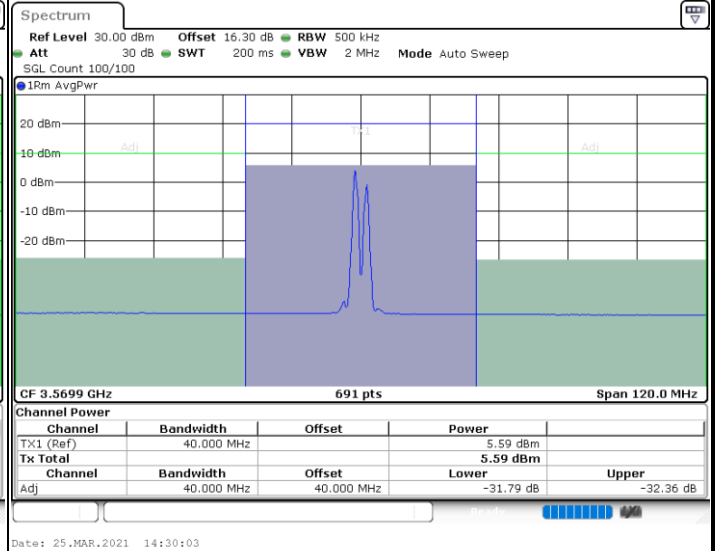

Highest Channel / 1RB0 and 1RB74

Highest Channel / 1RB99 and 1RB0

Date: 25.MAR.2021 14:07:43

Date: 25.MAR.2021 14:08:23

Highest Channel / FullIRB

N/A

Date: 25.MAR.2021 14:04:18

LTE Band 48C / 20MHz+20MHz

64QAM

Lowest Channel / 1RB0 and 1RB9

Lowest Channel / 1RB99 and 1RB0

Lowest Channel / FullIRB

N/A

LTE Band 48C / 20MHz+20MHz

64QAM

MiddleChannel / 1RB0 and 1RB99