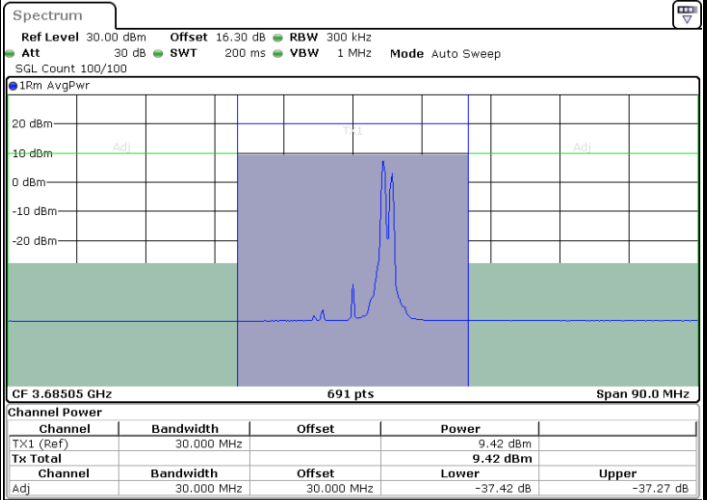

Lowest Channel / FullIRB

N/A

Date: 24.MAR.2021 17:29:21

LTE Band 48C / 20MHz+10MHz

256QAM

Middle Channel / 1RB0 and 1RB49

Middle Channel / 1RB99 and 1RB0

Middle Channel / FullIRB

N/A

LTE Band 48C / 20MHz+10MHz

256QAM

Highest Channel / 1RB0 and 1RB49

Highest Channel / 1RB99 and 1RB0

Date: 25.MAR.2021 10:33:36

Date: 25.MAR.2021 10:34:17

Highest Channel / FullIRB

N/A

Date: 25.MAR.2021 10:32:55

LTE Band 48C / 20MHz+15MHz

256QAM

Lowest Channel / 1RB0 and 1RB74

Lowest Channel / 1RB99 and 1RB0

Date: 25.MAR.2021 11:51:21

Date: 25.MAR.2021 11:52:02