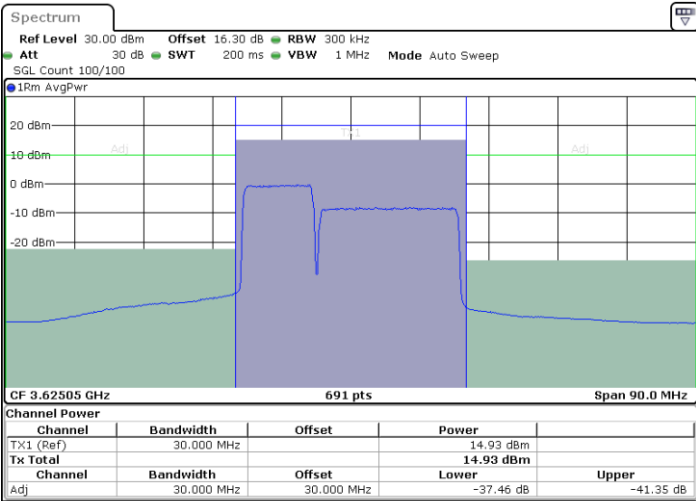

Highest Channel / 1RB0 and 1RB99

Highest Channel / 1RB24 and 1RB0

Date: 24.MAR.2021 14:21:19

Date: 24.MAR.2021 14:20:39

Highest Channel / FullIRB

N/A

Date: 24.MAR.2021 14:22:00

LTE Band 48C / 10MHz+20MHz

LTE Band 48C / 10MHz+20MHz

256QAM

Middle Channel / 1RB0 and 1RB9

Middle Channel / 1RB49 and 1RB0

Date: 24.MAR.2021 16:36:13

Date: 24.MAR.2021 16:35:32

Middle Channel / FullIRB

N/A

Date: 24.MAR.2021 16:36:53

LTE Band 48C / 10MHz+20MHz

256QAM

Highest Channel / 1RB0 and 1RB99

Highest Channel / 1RB49 and 1RB0

Date: 24.MAR.2021 17:04:54

Date: 24.MAR.2021 17:05:34

Highest Channel / FullIRB