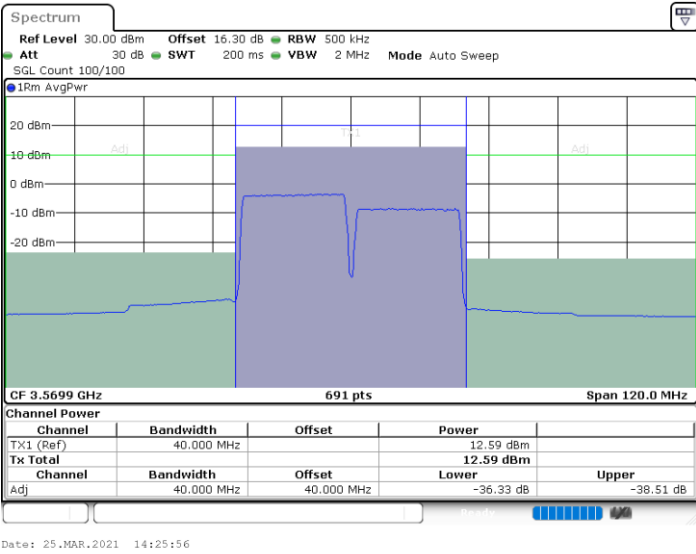

Highest Channel / 1RB0 and 1RB74

Highest Channel / 1RB99 and 1RB0

Date: 25.MAR.2021 14:07:43

Date: 25.MAR.2021 14:08:23

Highest Channel / FullIRB

N/A

Date: 25.MAR.2021 14:04:18

LTE Band 48C / 20MHz+20MHz

64QAM

Lowest Channel / 1RB0 and 1RB9

Lowest Channel / 1RB99 and 1RB0

Lowest Channel / FullIRB

N/A

LTE Band 48C / 20MHz+20MHz

64QAM

MiddleChannel / 1RB0 and 1RB99

Highest Channel / 1RB0 and 1RB99

Highest Channel / 1RB99 and 1RB0

Highest Channel / FullIRB

N/A

LTE Band 48C / 5MHz+20MHz

256QAM

Lowest Channel / 1RB0 and 1RB9

Lowest Channel / 1RB24 and 1RB0