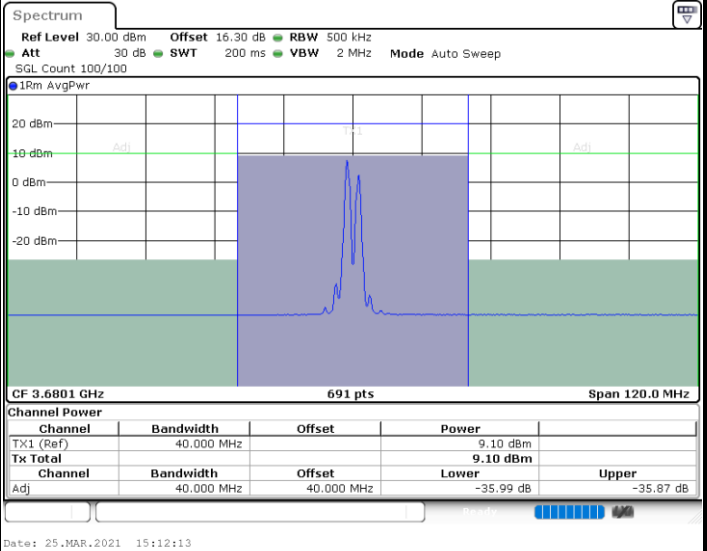

64QAM

Lowest Channel / 1RB0 and 1RB9

Lowest Channel / 1RB99 and 1RB0

Lowest Channel / FullIRB

N/A

LTE Band 48C / 20MHz+20MHz

64QAM

MiddleChannel / 1RB0 and 1RB99

Middle Channel / 1RB99 and 1RB0

Date: 25.MAR.2021 14:47:32

Date: 25.MAR.2021 14:50:57

Middle Channel / FullIRB

N/A

Date: 25.MAR.2021 14:46:51

LTE Band 48C / 20MHz+20MHz

64QAM

Highest Channel / 1RB0 and 1RB99

Highest Channel / 1RB99 and 1RB0

Highest Channel / FullIRB

N/A

LTE Band 48C / 5MHz+20MHz

256QAM

Lowest Channel / 1RB0 and 1RB9

Lowest Channel / 1RB24 and 1RB0