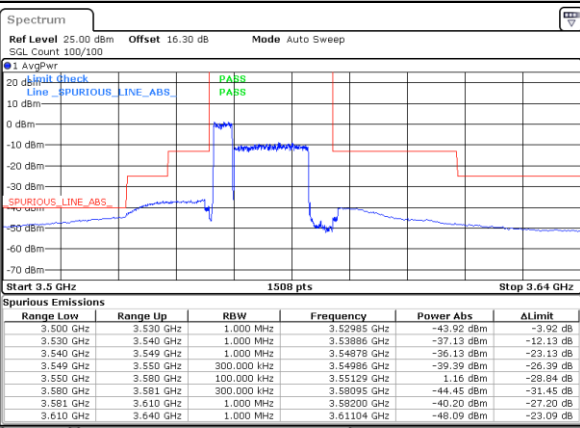

Date: 25.MAR.2021 14:51:39

LTE Band 48C / 20MHz+20MHz

256QAM

Highest Channel / 1RB0 and 1RB99

Highest Channel / 1RB99 and 1RB0

Highest Channel / FullIRB

N/A

Conducted Band Edge

LTE Band 48C / 5MHz+20MHz

QPSK

Lowest Band Edge / 1RB0 and 1RB99

Middle Band Edge / 1RB0 and 1RB99

Date: 24.MAR.2021 11:36:21

Date: 24.MAR.2021 13:45:43

Lowest Band Edge / 1RB24 and 1RB0

Middle Band Edge / 1RB24 and 1RB0

Date: 24.MAR.2021 11:36:49

Date: 24.MAR.2021 13:46:10

Lowest Band Edge / Full RB

Middle Band Edge / Full RB

Date: 24.MAR.2021 11:34:05

Date: 24.MAR.2021 13:43:25

LTE Band 48C / 5MHz+20MHz

QPSK