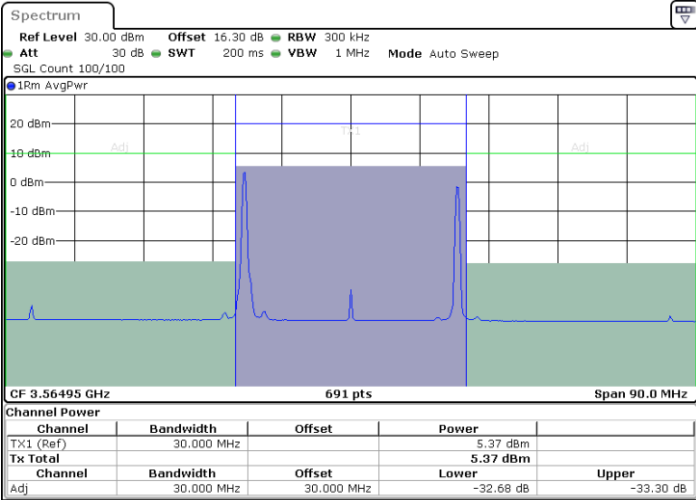

N/A

LTE Band 48C / 20MHz+5MHz

256QAM

Highest Channel / 1RB0 and 1RB24

Highest Channel / 1RB99 and 1RB0

Date: 28.MAR.2021 11:43:04

Date: 28.MAR.2021 11:43:44

Highest Channel / FullIRB

N/A

Date: 28.MAR.2021 11:42:23

LTE Band 48C / 20MHz+10MHz

256QAM

Lowest Channel / 1RB0 and 1RB49

Lowest Channel / 1RB99 and 1RB0

Date: 24.MAR.2021 17:30:02

Date: 24.MAR.2021 17:30:43

Lowest Channel / FullIRB

N/A

Date: 24.MAR.2021 17:29:21

LTE Band 48C / 20MHz+10MHz

256QAM

Middle Channel / 1RB0 and 1RB49

Middle Channel / 1RB99 and 1RB0

Middle Channel / FullIRB