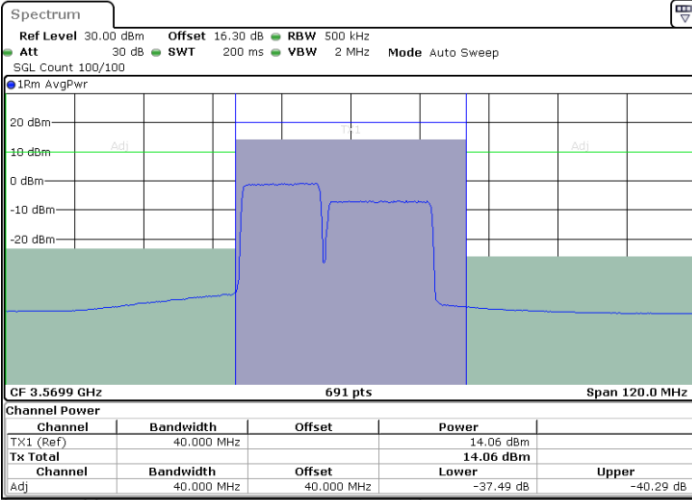

Date: 24.MAR.2021 16:36:53

LTE Band 48C / 10MHz+20MHz

256QAM

Highest Channel / 1RB0 and 1RB99

Highest Channel / 1RB49 and 1RB0

Date: 24.MAR.2021 17:04:54

Date: 24.MAR.2021 17:05:34

Highest Channel / FullIRB

N/A

Date: 24.MAR.2021 17:04:13

LTE Band 48C / 15MHz+20MHz

256QAM

Lowest Channel / 1RB0 and 1RB9

Lowest Channel / 1RB74 and 1RB0

Date: 25.MAR.2021 10:51:34

Date: 25.MAR.2021 10:52:15

Lowest Channel / FullIRB

N/A

Date: 25.MAR.2021 10:50:53

LTE Band 48C / 15MHz+20MHz

256QAM

Middle Channel / 1RB0 and 1RB9

Middle Channel / 1RB74 and 1RB0

Date: 25.MAR.2021 11:09:07

Date: 25.MAR.2021 11:09:48

Middle Channel / FullIRB

N/A

Date: 25.MAR.2021 11:08:26

LTE Band 48C / 15MHz+20MHz

256QAM

Highest Channel / 1RB0 and 1RB99

Highest Channel / 1RB74 and 1RB0