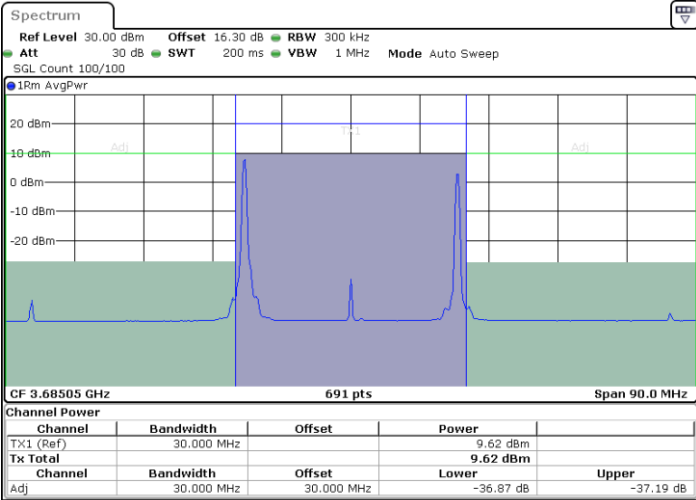

Lowest Channel / FullIRB

N/A

Date: 24.MAR.2021 17:29:21

LTE Band 48C / 20MHz+10MHz

256QAM

Middle Channel / 1RB0 and 1RB49

Middle Channel / 1RB99 and 1RB0

Middle Channel / FullIRB

N/A

LTE Band 48C / 20MHz+10MHz

256QAM

Highest Channel / 1RB0 and 1RB49

Highest Channel / 1RB99 and 1RB0

Date: 25.MAR.2021 10:33:36

Date: 25.MAR.2021 10:34:17

Highest Channel / FullIRB

N/A

Date: 25.MAR.2021 10:32:55

LTE Band 48C / 20MHz+15MHz

256QAM

Lowest Channel / 1RB0 and 1RB74

Lowest Channel / 1RB99 and 1RB0

Date: 25.MAR.2021 11:51:21

Date: 25.MAR.2021 11:52:02