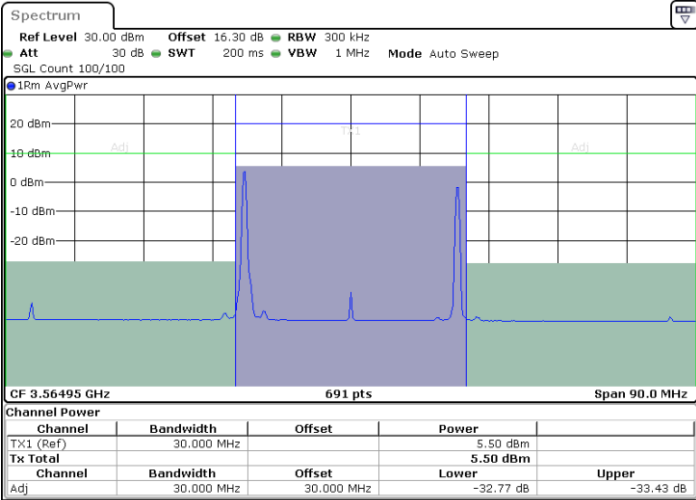

LTE Band 48C / 20MHz+5MHz

64QAM

Highest Channel / 1RB0 and 1RB24

Highest Channel / 1RB99 and 1RB0

Date: 28.MAR.2021 11:39:40

Date: 28.MAR.2021 11:40:20

Highest Channel / FullIRB

N/A

Date: 28.MAR.2021 11:36:16

LTE Band 48C / 20MHz+10MHz

64QAM

Lowest Channel / 1RB0 and 1RB49

Lowest Channel / 1RB99 and 1RB0

Date: 24.MAR.2021 17:25:16

Date: 24.MAR.2021 17:28:40

Lowest Channel / FullIRB