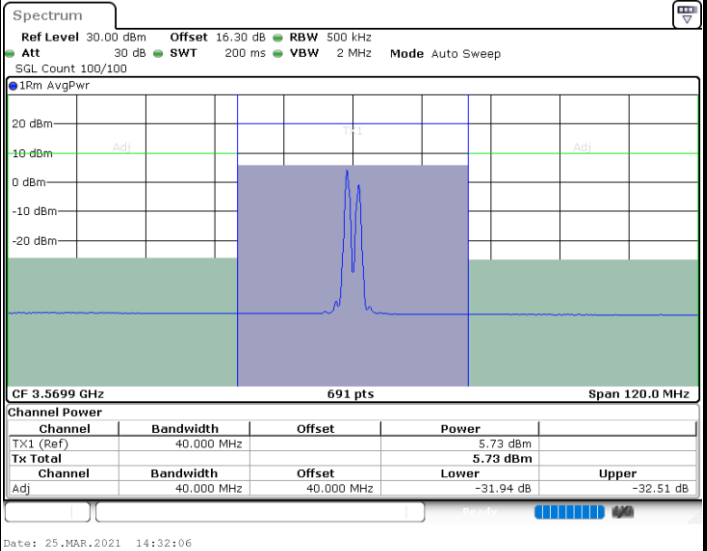

Date: 25.MAR.2021 13:48:48

Middle Channel / FullIRB

N/A

Date: 25.MAR.2021 13:47:26

LTE Band 48C / 20MHz+15MHz

256QAM

Highest Channel / 1RB0 and 1RB74

Highest Channel / 1RB99 and 1RB0

Highest Channel / FullIRB

N/A

LTE Band 48C / 20MHz+20MHz

256QAM

Lowest Channel / 1RB0 and 1RB9

Lowest Channel / 1RB99 and 1RB0

Lowest Channel / FullIRB

N/A

LTE Band 48C / 20MHz+20MHz

256QAM

MiddleChannel / 1RB0 and 1RB99

Middle Channel / 1RB99 and 1RB0

Date: 25.MAR.2021 14:52:20

Date: 25.MAR.2021 14:53:01

Middle Channel / FullIRB

N/A

Date: 25.MAR.2021 14:51:39

LTE Band 48C / 20MHz+20MHz

256QAM

Highest Channel / 1RB0 and 1RB99

Highest Channel / 1RB99 and 1RB0

Highest Channel / FullIRB

N/A

Conducted Band Edge