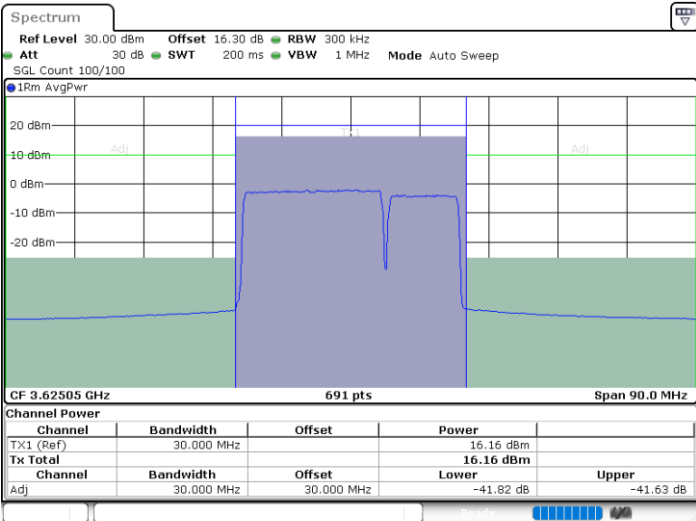

Date: 28.MAR.2021 11:36:16

LTE Band 48C / 20MHz+10MHz

64QAM

Lowest Channel / 1RB0 and 1RB49

Lowest Channel / 1RB99 and 1RB0

Date: 24.MAR.2021 17:25:16

Date: 24.MAR.2021 17:28:40

Lowest Channel / FullIRB

N/A

Date: 24.MAR.2021 17:24:36

LTE Band 48C / 20MHz+10MHz

64QAM

Middle Channel / 1RB0 and 1RB49

Middle Channel / 1RB99 and 1RB0

Date: 25.MAR.2021 09:57:08

Date: 25.MAR.2021 10:00:31

Middle Channel / FullIRB

N/A

Date: 25.MAR.2021 09:56:27

LTE Band 48C / 20MHz+10MHz

64QAM

Highest Channel / 1RB0 and 1RB49

Highest Channel / 1RB99 and 1RB0

Date: 25.MAR.2021 10:30:12