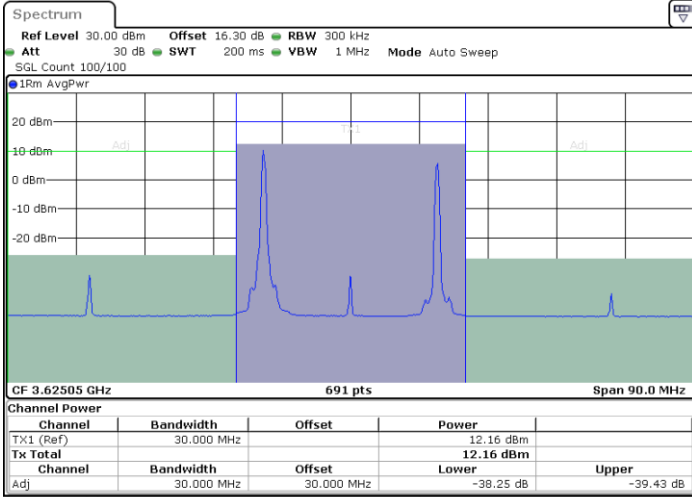

LTE Band 48C / 20MHz+5MHz

64QAM

Middle Channel / 1RB0 and 1RB24

Middle Channel / 1RB99 and 1RB0

Date: 28.MAR.2021 12:51:15

Date: 28.MAR.2021 12:54:38