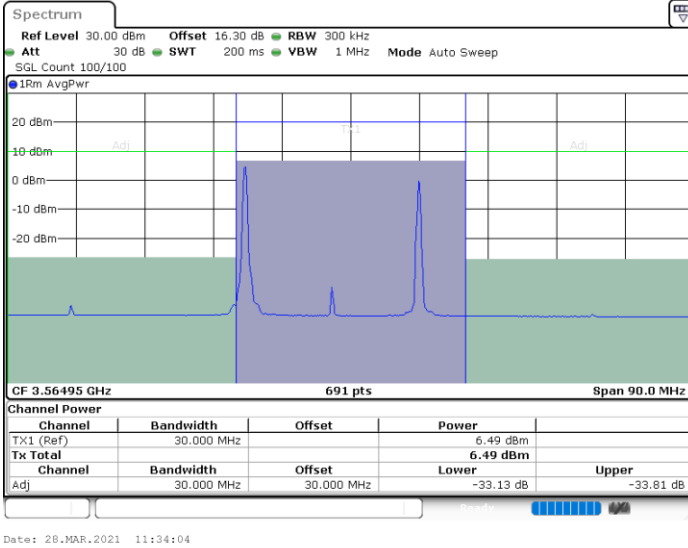

Date: 25.MAR.2021 11:09:48

Middle Channel / FullIRB

N/A

Date: 25.MAR.2021 11:08:26

LTE Band 48C / 15MHz+20MHz

256QAM

Highest Channel / 1RB0 and 1RB99

Highest Channel / 1RB74 and 1RB0

Date: 25.MAR.2021 11:33:19

Date: 25.MAR.2021 11:33:59

Highest Channel / FullIRB

N/A

Date: 25.MAR.2021 11:32:38

LTE Band 48C / 20MHz+5MHz

256QAM

Lowest Channel / 1RB0 and 1RB24

Lowest Channel / 1RB99 and 1RB0

Lowest Channel / FullIRB

N/A

LTE Band 48C / 20MHz+5MHz

256QAM

Middle Channel / 1RB0 and 1RB24

Middle Channel / 1RB99 and 1RB0

Middle Channel / FullIRB