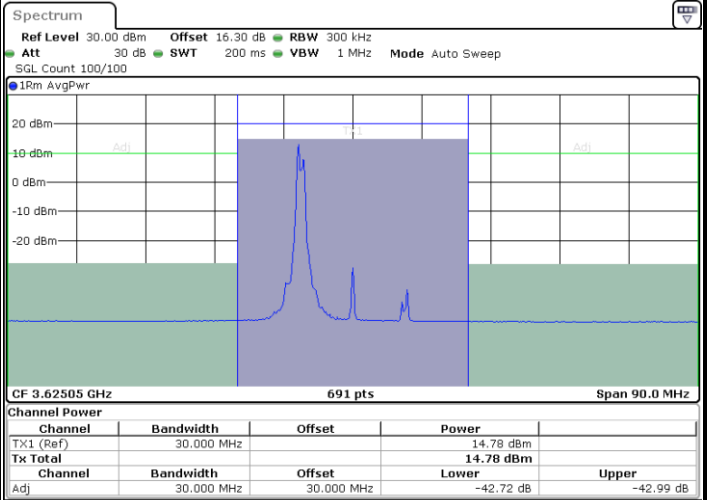

Highest Channel / 1RB0 and 1RB99

Highest Channel / 1RB99 and 1RB0

Highest Channel / FullIRB

N/A

LTE Band 48C / 5MHz+20MHz

256QAM

Lowest Channel / 1RB0 and 1RB9

Lowest Channel / 1RB24 and 1RB0

Date: 24.MAR.2021 11:49:09

Date: 24.MAR.2021 11:48:29

Lowest Channel / FullIRB

N/A

Date: 24.MAR.2021 11:49:50

LTE Band 48C / 5MHz+20MHz

256QAM

Middle Channel / 1RB0 and 1RB9

Middle Channel / 1RB24 and 1RB0

Date: 24.MAR.2021 14:02:23

Date: 24.MAR.2021 14:03:04

Middle Channel / FullIRB

N/A

Date: 24.MAR.2021 14:01:42

LTE Band 48C / 5MHz+20MHz

256QAM

Highest Channel / 1RB0 and 1RB99

Highest Channel / 1RB24 and 1RB0

Date: 24.MAR.2021 14:21:19

Date: 24.MAR.2021 14:20:39

Highest Channel / FullIRB

N/A

Date: 24.MAR.2021 14:22:00

LTE Band 48C / 10MHz+20MHz