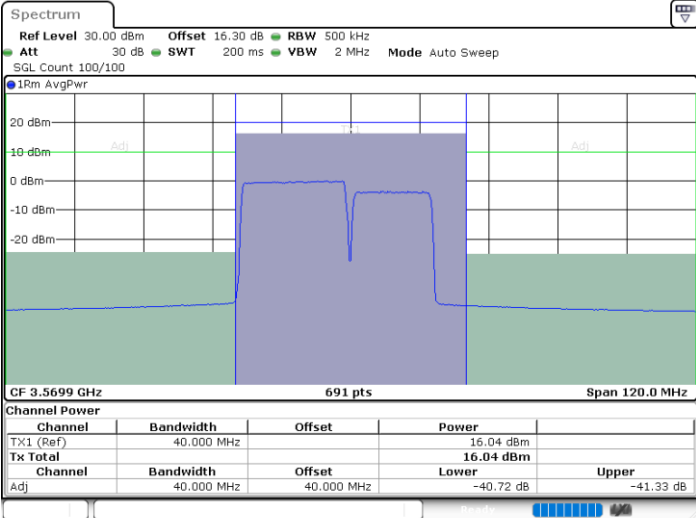

Middle Channel / FullIRB

N/A

Date: 25.MAR.2021 09:56:27

LTE Band 48C / 20MHz+10MHz

64QAM

Highest Channel / 1RB0 and 1RB49

Highest Channel / 1RB99 and 1RB0

Date: 25.MAR.2021 10:30:12

Date: 25.MAR.2021 10:30:53

Highest Channel / FullIRB

N/A

Date: 25.MAR.2021 10:26:48

LTE Band 48C / 20MHz+15MHz

64QAM

Lowest Channel / 1RB0 and 1RB74

Lowest Channel / 1RB99 and 1RB0

Date: 25.MAR.2021 11:46:33

Date: 25.MAR.2021 11:49:58

Lowest Channel / FullIRB

N/A

Date: 25.MAR.2021 11:45:52

LTE Band 48C / 20MHz+15MHz

64QAM

Middle Channel / 1RB0 and 1RB74