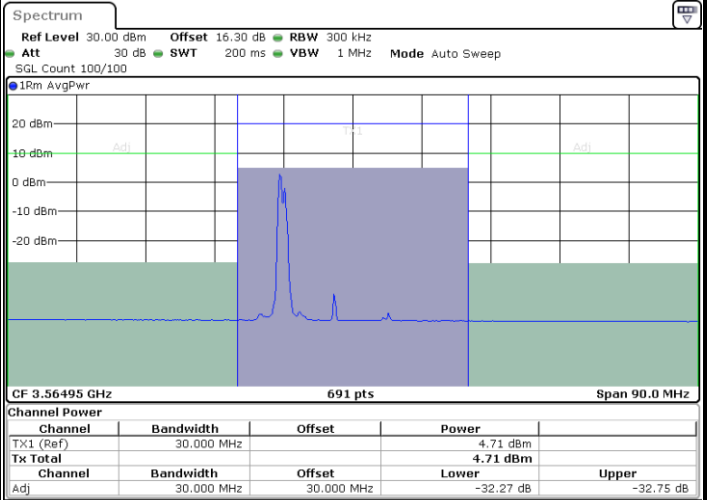

Highest Channel / 1RB0 and 1RB99

Highest Channel / 1RB99 and 1RB0

Highest Channel / FullIRB

N/A

LTE Band 48C / 5MHz+20MHz

256QAM

Lowest Channel / 1RB0 and 1RB9

Lowest Channel / 1RB24 and 1RB0

Date: 24.MAR.2021 11:49:09

Date: 24.MAR.2021 11:48:29

Lowest Channel / FullIRB

N/A

Date: 24.MAR.2021 11:49:50

LTE Band 48C / 5MHz+20MHz

256QAM

Middle Channel / 1RB0 and 1RB9