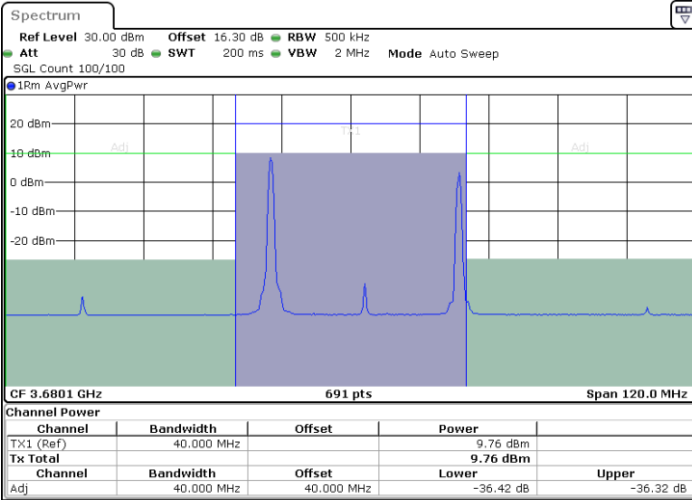

Middle Channel / 1RB99 and 1RB0

Date: 25.MAR.2021 13:43:19

Date: 25.MAR.2021 13:46:44

Middle Channel / FullIRB

N/A

Date: 25.MAR.2021 13:42:38

LTE Band 48C / 20MHz+15MHz

64QAM

Highest Channel / 1RB0 and 1RB74

Highest Channel / 1RB99 and 1RB0

Date: 25.MAR.2021 14:07:43

Date: 25.MAR.2021 14:08:23

Highest Channel / FullIRB

N/A

Date: 25.MAR.2021 14:04:18

LTE Band 48C / 20MHz+20MHz