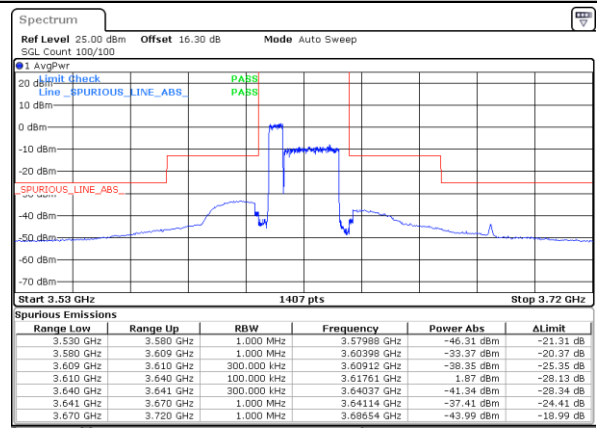

Date: 25.MAR.2021 14:51:39

LTE Band 48C / 20MHz+20MHz

256QAM

Highest Channel / 1RB0 and 1RB99

Highest Channel / 1RB99 and 1RB0

Highest Channel / FullIRB

N/A

Conducted Band Edge

LTE Band 48C / 5MHz+20MHz

QPSK

Lowest Band Edge / 1RB0 and 1RB99

Middle Band Edge / 1RB0 and 1RB99

Date: 24.MAR.2021 11:36:21

Date: 24.MAR.2021 13:45:43

Lowest Band Edge / 1RB24 and 1RB0

Middle Band Edge / 1RB24 and 1RB0

Date: 24.MAR.2021 11:36:49

Date: 24.MAR.2021 13:46:10

Lowest Band Edge / Full RB

Middle Band Edge / Full RB

Date: 24.MAR.2021 11:34:05

Date: 24.MAR.2021 13:43:25

LTE Band 48C / 5MHz+20MHz

QPSK