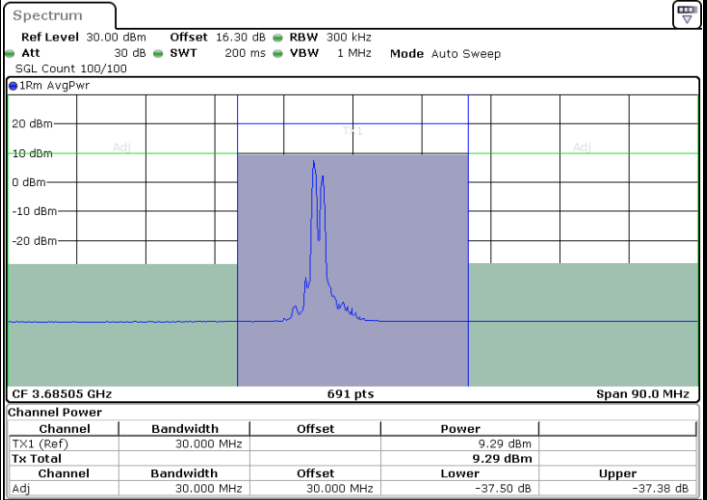

LTE Band 48C / 10MHz+20MHz

64QAM

Highest Channel / 1RB0 and 1RB99

Highest Channel / 1RB49 and 1RB0

Date: 24.MAR.2021 17:01:30

Date: 24.MAR.2021 17:02:10

Highest Channel / FullIRB

N/A

Date: 24.MAR.2021 16:58:06

LTE Band 48C / 15MHz+20MHz

64QAM

Lowest Channel / 1RB0 and 1RB99

Lowest Channel / 1RB74 and 1RB0

Lowest Channel / FullIRB

N/A

LTE Band 48C / 15MHz+20MHz