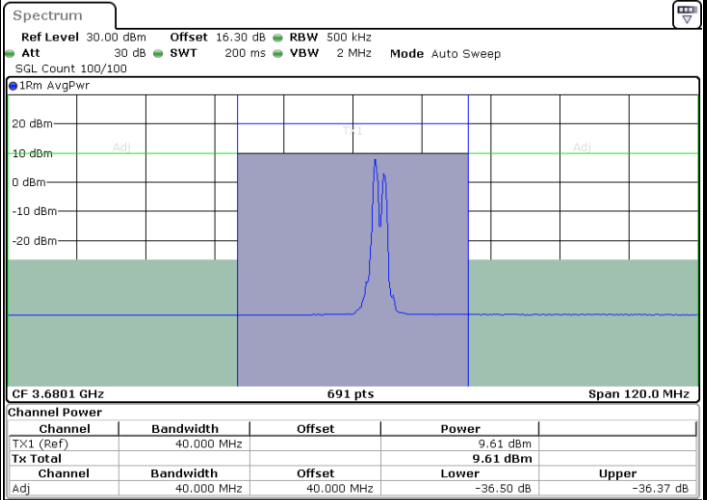

Date: 25.MAR.2021 11:46:33

Date: 25.MAR.2021 11:49:58

Lowest Channel / FullIRB

N/A

Date: 25.MAR.2021 11:45:52

LTE Band 48C / 20MHz+15MHz

64QAM

Middle Channel / 1RB0 and 1RB74

Middle Channel / 1RB99 and 1RB0

Date: 25.MAR.2021 13:43:19

Date: 25.MAR.2021 13:46:44

Middle Channel / FullIRB

N/A

Date: 25.MAR.2021 13:42:38

LTE Band 48C / 20MHz+15MHz

64QAM

Highest Channel / 1RB0 and 1RB74

Highest Channel / 1RB99 and 1RB0

Date: 25.MAR.2021 14:07:43

Date: 25.MAR.2021 14:08:23

Highest Channel / FullIRB

N/A

Date: 25.MAR.2021 14:04:18

LTE Band 48C / 20MHz+20MHz