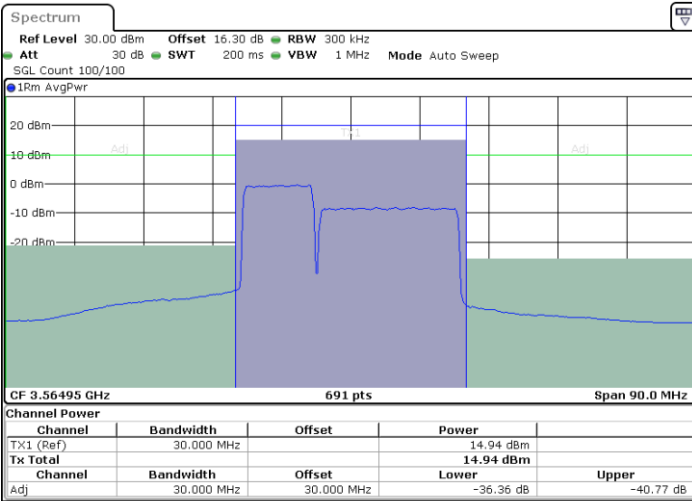

Highest Channel / 1RB0 and 1RB99

Highest Channel / 1RB24 and 1RB0

Date: 24.MAR.2021 14:21:19

Date: 24.MAR.2021 14:20:39

Highest Channel / FullIRB

N/A

Date: 24.MAR.2021 14:22:00

LTE Band 48C / 10MHz+20MHz

256QAM

Lowest Channel / 1RB0 and 1RB9

Lowest Channel / 1RB49 and 1RB0

Date: 24.MAR.2021 16:17:21

Date: 24.MAR.2021 16:18:01

Lowest Channel / FullIRB

N/A

Date: 24.MAR.2021 16:16:40

LTE Band 48C / 10MHz+20MHz

256QAM

Middle Channel / 1RB0 and 1RB9

Middle Channel / 1RB49 and 1RB0

Date: 24.MAR.2021 16:36:13

Date: 24.MAR.2021 16:35:32

Middle Channel / FullIRB

N/A

Date: 24.MAR.2021 16:36:53

LTE Band 48C / 10MHz+20MHz

256QAM

Highest Channel / 1RB0 and 1RB99

Highest Channel / 1RB49 and 1RB0

Date: 24.MAR.2021 17:04:54

Date: 24.MAR.2021 17:05:34

Highest Channel / FullIRB