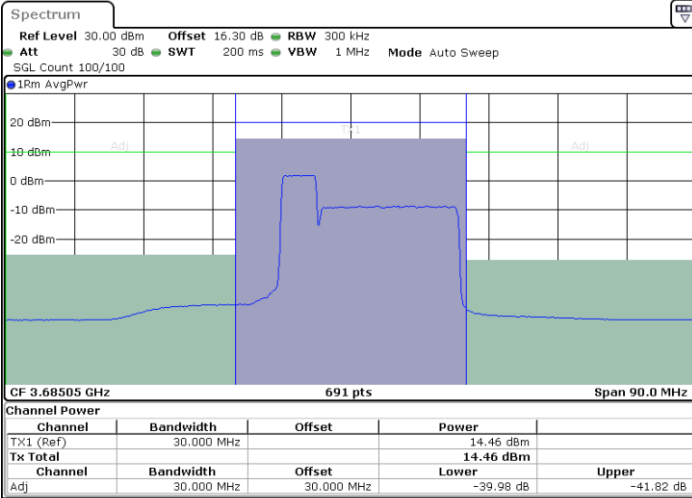

Middle Channel / 1RB24 and 1RB0

Date: 24.MAR.2021 14:02:23

Date: 24.MAR.2021 14:03:04

Middle Channel / FullIRB

N/A

Date: 24.MAR.2021 14:01:42

LTE Band 48C / 5MHz+20MHz

256QAM

Highest Channel / 1RB0 and 1RB99

Highest Channel / 1RB24 and 1RB0

Date: 24.MAR.2021 14:21:19

Date: 24.MAR.2021 14:20:39

Highest Channel / FullIRB

N/A

Date: 24.MAR.2021 14:22:00

LTE Band 48C / 10MHz+20MHz