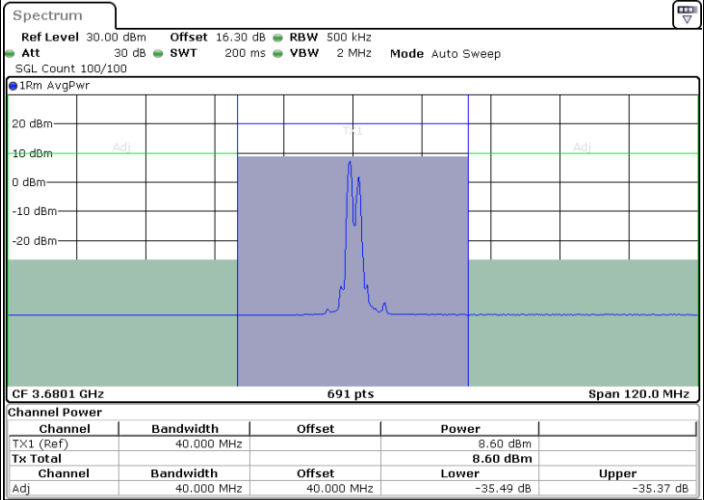

LTE Band 48C / 15MHz+20MHz

64QAM

Highest Channel / 1RB0 and 1RB99

Highest Channel / 1RB74 and 1RB0

Date: 25.MAR.2021 11:29:54

Date: 25.MAR.2021 11:30:35

Highest Channel / FullIRB

N/A

Date: 25.MAR.2021 11:26:30

LTE Band 48C / 20MHz+5MHz

64QAM

Lowest Channel / 1RB0 and 1RB24

Lowest Channel / 1RB99 and 1RB0

Lowest Channel / FullIRB

N/A

LTE Band 48C / 20MHz+5MHz