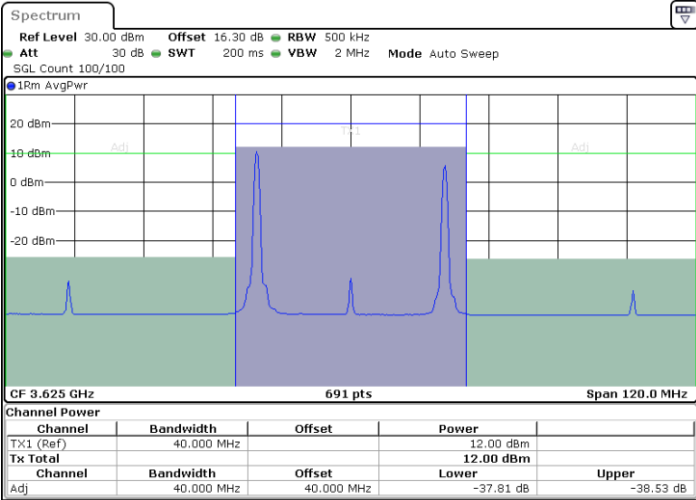

LTE Band 48C / 15MHz+20MHz

64QAM

Middle Channel / 1RB0 and 1RB9

Middle Channel / 1RB74 and 1RB0

Date: 25.MAR.2021 11:04:19

Date: 25.MAR.2021 11:07:44