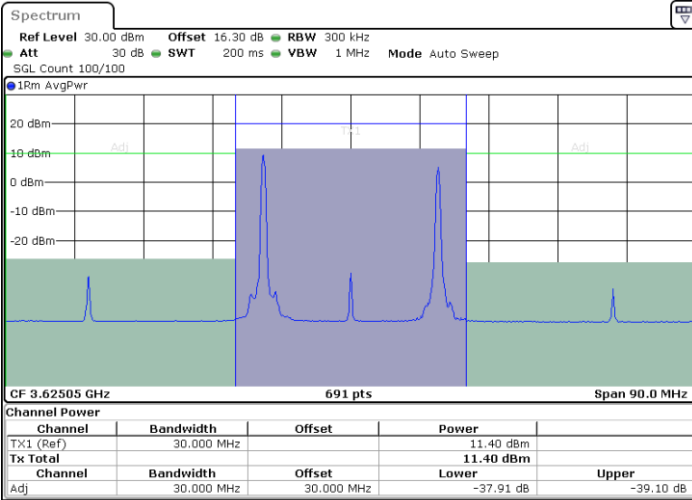

Highest Channel / 1RB0 and 1RB99

Highest Channel / 1RB99 and 1RB0

Highest Channel / FullIRB

N/A

LTE Band 48C / 5MHz+20MHz

256QAM

Lowest Channel / 1RB0 and 1RB9

Lowest Channel / 1RB24 and 1RB0

Date: 24.MAR.2021 11:49:09

Date: 24.MAR.2021 11:48:29

Lowest Channel / FullIRB

N/A

Date: 24.MAR.2021 11:49:50

LTE Band 48C / 5MHz+20MHz

256QAM

Middle Channel / 1RB0 and 1RB9

Middle Channel / 1RB24 and 1RB0

Date: 24.MAR.2021 14:02:23

Date: 24.MAR.2021 14:03:04

Middle Channel / FullIRB

N/A

Date: 24.MAR.2021 14:01:42

LTE Band 48C / 5MHz+20MHz

256QAM

Highest Channel / 1RB0 and 1RB99

Highest Channel / 1RB24 and 1RB0

Date: 24.MAR.2021 14:21:19

Date: 24.MAR.2021 14:20:39

Highest Channel / FullIRB

N/A

Date: 24.MAR.2021 14:22:00

LTE Band 48C / 10MHz+20MHz