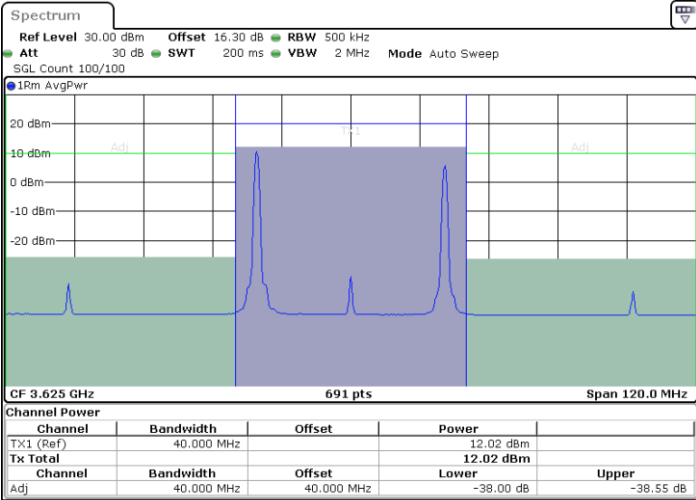

Lowest Channel / FullIRB

N/A

Date: 25.MAR.2021 10:50:53

LTE Band 48C / 15MHz+20MHz

256QAM

Middle Channel / 1RB0 and 1RB9

Middle Channel / 1RB74 and 1RB0

Date: 25.MAR.2021 11:09:07

Date: 25.MAR.2021 11:09:48

Middle Channel / FullIRB

N/A

Date: 25.MAR.2021 11:08:26

LTE Band 48C / 15MHz+20MHz

256QAM

Highest Channel / 1RB0 and 1RB99

Highest Channel / 1RB74 and 1RB0