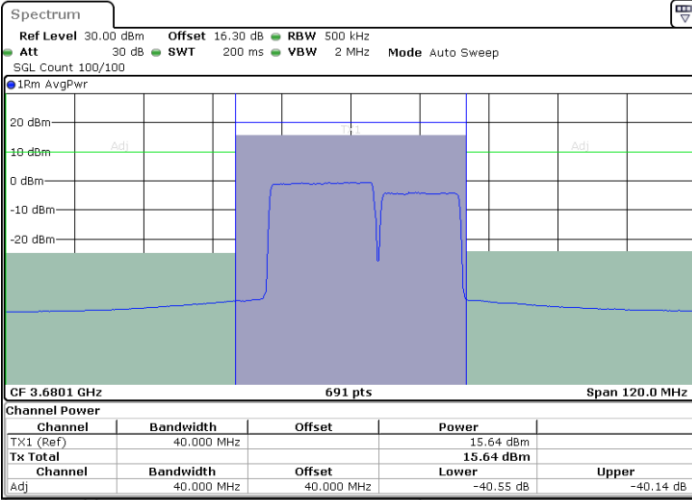

Highest Channel / 1RB0 and 1RB74

Highest Channel / 1RB99 and 1RB0

Date: 25.MAR.2021 14:07:43

Date: 25.MAR.2021 14:08:23

Highest Channel / FullIRB

N/A

Date: 25.MAR.2021 14:04:18

LTE Band 48C / 20MHz+20MHz

64QAM

Lowest Channel / 1RB0 and 1RB9

Lowest Channel / 1RB99 and 1RB0

Lowest Channel / FullIRB

N/A

LTE Band 48C / 20MHz+20MHz

64QAM

MiddleChannel / 1RB0 and 1RB99