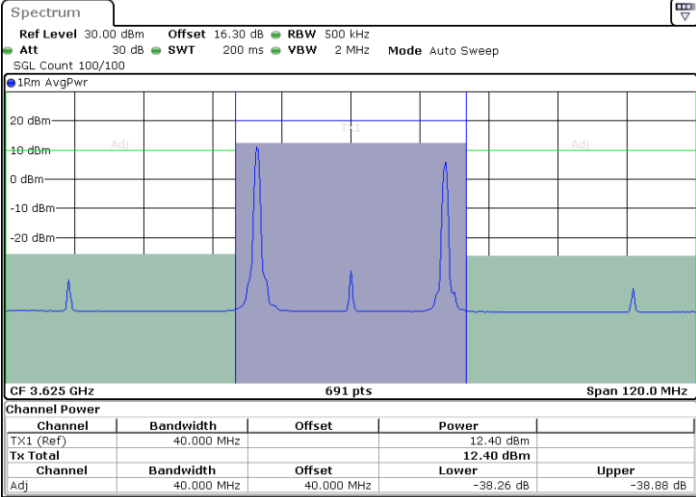

N/A

Date: 25.MAR.2021 10:32:55

LTE Band 48C / 20MHz+15MHz

256QAM

Lowest Channel / 1RB0 and 1RB74

Lowest Channel / 1RB99 and 1RB0

Date: 25.MAR.2021 11:51:21

Date: 25.MAR.2021 11:52:02

Lowest Channel / FullIRB

N/A

Date: 25.MAR.2021 11:50:40

LTE Band 48C / 20MHz+15MHz

256QAM

Middle Channel / 1RB0 and 1RB74

Middle Channel / 1RB99 and 1RB0

Date: 25.MAR.2021 13:48:07

Date: 25.MAR.2021 13:48:48

Middle Channel / FullIRB

N/A

Date: 25.MAR.2021 13:47:26

LTE Band 48C / 20MHz+15MHz

256QAM

Highest Channel / 1RB0 and 1RB74

Highest Channel / 1RB99 and 1RB0