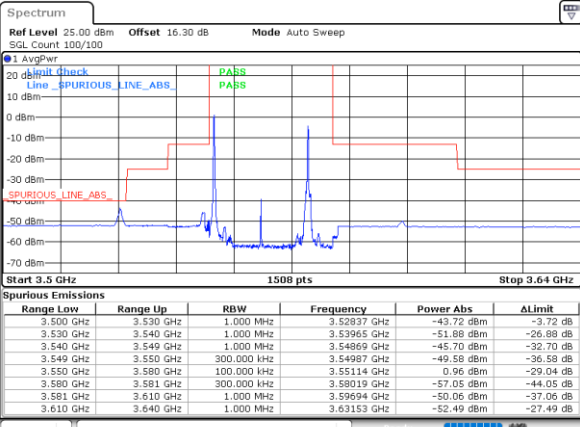

LTE Band 48C / 20MHz+20MHz

256QAM

MiddleChannel / 1RB0 and 1RB99

Middle Channel / 1RB99 and 1RB0

Date: 25.MAR.2021 14:52:20

Date: 25.MAR.2021 14:53:01

Middle Channel / FullIRB

N/A

Date: 25.MAR.2021 14:51:39

LTE Band 48C / 20MHz+20MHz

256QAM

Highest Channel / 1RB0 and 1RB99

Highest Channel / 1RB99 and 1RB0

Highest Channel / FullIRB

N/A

Conducted Band Edge

LTE Band 48C / 5MHz+20MHz

QPSK

Lowest Band Edge / 1RB0 and 1RB99

Middle Band Edge / 1RB0 and 1RB99

Date: 24.MAR.2021 11:36:21

Date: 24.MAR.2021 13:45:43

Lowest Band Edge / 1RB24 and 1RB0

Middle Band Edge / 1RB24 and 1RB0

Date: 24.MAR.2021 11:36:49

Date: 24.MAR.2021 13:46:10

Lowest Band Edge / Full RB

Middle Band Edge / Full RB

Date: 24.MAR.2021 11:34:05

Date: 24.MAR.2021 13:43:25

LTE Band 48C / 5MHz+20MHz

QPSK