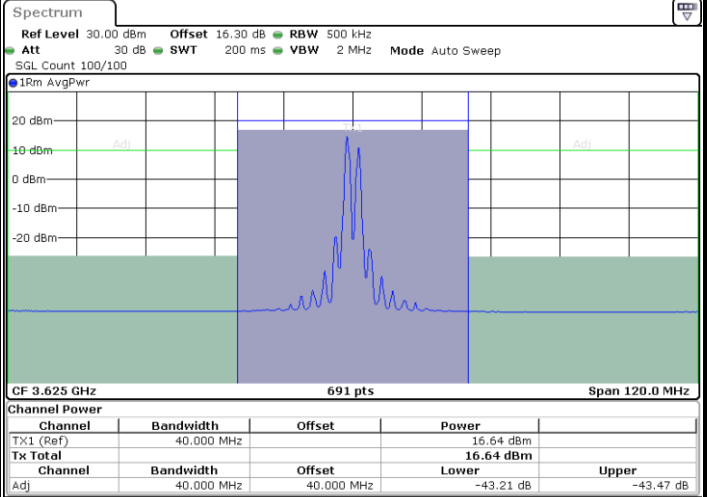

Highest Channel / 1RB0 and 1RB74

Highest Channel / 1RB99 and 1RB0

Date: 25.MAR.2021 14:07:43

Date: 25.MAR.2021 14:08:23

Highest Channel / FullIRB

N/A

Date: 25.MAR.2021 14:04:18

LTE Band 48C / 20MHz+20MHz

64QAM

Lowest Channel / 1RB0 and 1RB9

Lowest Channel / 1RB99 and 1RB0

Lowest Channel / FullIRB

N/A

LTE Band 48C / 20MHz+20MHz

64QAM

MiddleChannel / 1RB0 and 1RB99

Middle Channel / 1RB99 and 1RB0

Date: 25.MAR.2021 14:47:32

Date: 25.MAR.2021 14:50:57

Middle Channel / FullIRB

N/A

Date: 25.MAR.2021 14:46:51

LTE Band 48C / 20MHz+20MHz

64QAM

Highest Channel / 1RB0 and 1RB99

Highest Channel / 1RB99 and 1RB0

Highest Channel / FullIRB

N/A

LTE Band 48C / 5MHz+20MHz

256QAM

Lowest Channel / 1RB0 and 1RB9

Lowest Channel / 1RB24 and 1RB0