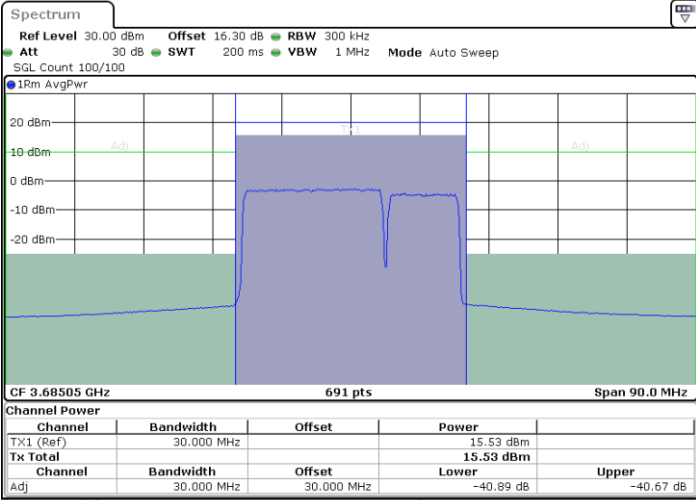

Middle Channel / FullIRB

N/A

Date: 25.MAR.2021 09:56:27

LTE Band 48C / 20MHz+10MHz

64QAM

Highest Channel / 1RB0 and 1RB49

Highest Channel / 1RB99 and 1RB0

Date: 25.MAR.2021 10:30:12

Date: 25.MAR.2021 10:30:53

Highest Channel / FullIRB

N/A

Date: 25.MAR.2021 10:26:48

LTE Band 48C / 20MHz+15MHz

64QAM

Lowest Channel / 1RB0 and 1RB74

Lowest Channel / 1RB99 and 1RB0