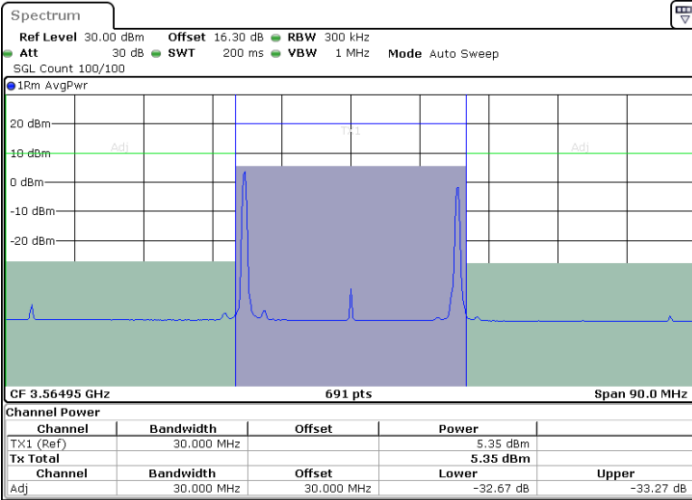

LTE Band 48C / 10MHz+20MHz

256QAM

Lowest Channel / 1RB0 and 1RB9

Lowest Channel / 1RB49 and 1RB0

Date: 24.MAR.2021 16:17:21