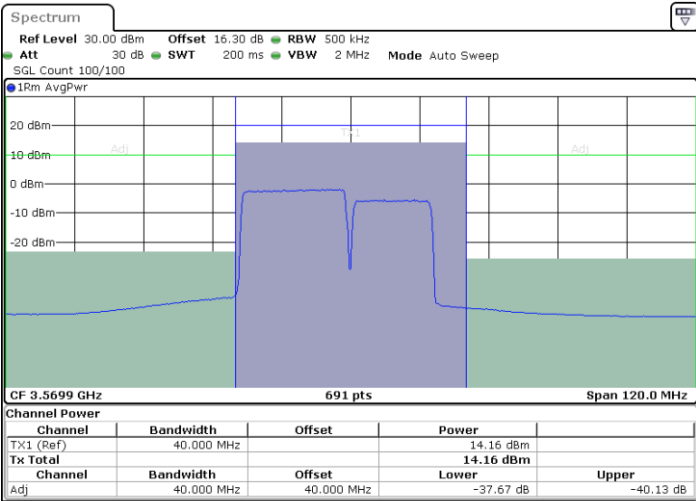

N/A

LTE Band 48C / 20MHz+10MHz

256QAM

Highest Channel / 1RB0 and 1RB49

Highest Channel / 1RB99 and 1RB0

Date: 25.MAR.2021 10:33:36

Date: 25.MAR.2021 10:34:17

Highest Channel / FullIRB

N/A

Date: 25.MAR.2021 10:32:55

LTE Band 48C / 20MHz+15MHz

256QAM

Lowest Channel / 1RB0 and 1RB74

Lowest Channel / 1RB99 and 1RB0

Date: 25.MAR.2021 11:51:21

Date: 25.MAR.2021 11:52:02

Lowest Channel / FullIRB

N/A

Date: 25.MAR.2021 11:50:40

LTE Band 48C / 20MHz+15MHz

256QAM

Middle Channel / 1RB0 and 1RB74

Middle Channel / 1RB99 and 1RB0

Date: 25.MAR.2021 13:48:07

Date: 25.MAR.2021 13:48:48

Middle Channel / FullIRB

N/A

Date: 25.MAR.2021 13:47:26

LTE Band 48C / 20MHz+15MHz

256QAM

Highest Channel / 1RB0 and 1RB74

Highest Channel / 1RB99 and 1RB0