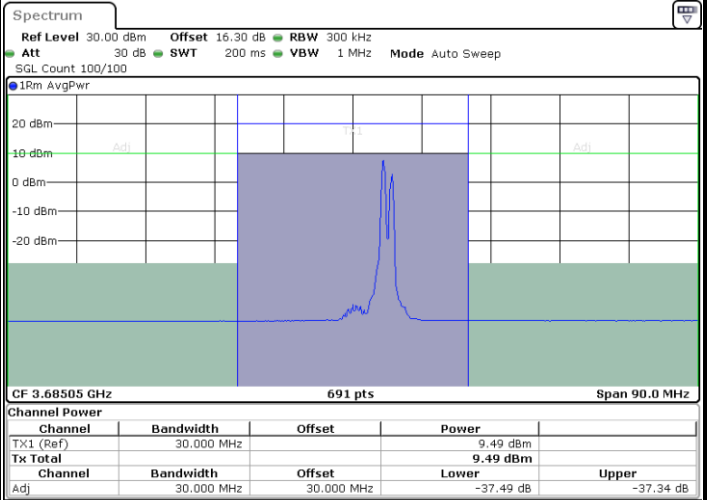

Middle Channel / FullIRB

N/A

Date: 25.MAR.2021 09:56:27

LTE Band 48C / 20MHz+10MHz

64QAM

Highest Channel / 1RB0 and 1RB49

Highest Channel / 1RB99 and 1RB0

Date: 25.MAR.2021 10:30:12

Date: 25.MAR.2021 10:30:53

Highest Channel / FullIRB

N/A

Date: 25.MAR.2021 10:26:48

LTE Band 48C / 20MHz+15MHz

64QAM

Lowest Channel / 1RB0 and 1RB74

Lowest Channel / 1RB99 and 1RB0