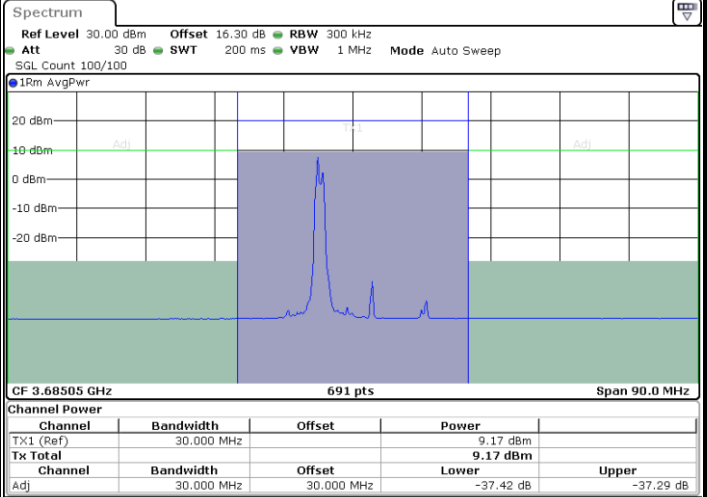

Middle Channel / 1RB24 and 1RB0

Date: 24.MAR.2021 14:02:23

Date: 24.MAR.2021 14:03:04

Middle Channel / FullIRB

N/A

Date: 24.MAR.2021 14:01:42

LTE Band 48C / 5MHz+20MHz

256QAM

Highest Channel / 1RB0 and 1RB99

Highest Channel / 1RB24 and 1RB0

Date: 24.MAR.2021 14:21:19

Date: 24.MAR.2021 14:20:39

Highest Channel / FullIRB

N/A

Date: 24.MAR.2021 14:22:00

LTE Band 48C / 10MHz+20MHz