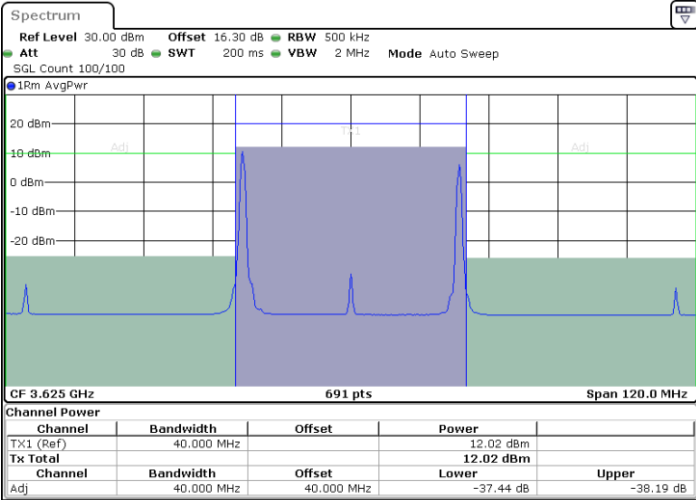

Date: 25.MAR.2021 13:48:48

Middle Channel / FullIRB

N/A

Date: 25.MAR.2021 13:47:26

LTE Band 48C / 20MHz+15MHz

256QAM

Highest Channel / 1RB0 and 1RB74

Highest Channel / 1RB99 and 1RB0

Highest Channel / FullIRB

N/A

LTE Band 48C / 20MHz+20MHz

256QAM

Lowest Channel / 1RB0 and 1RB9

Lowest Channel / 1RB99 and 1RB0

Lowest Channel / FullIRB

N/A

LTE Band 48C / 20MHz+20MHz

256QAM

MiddleChannel / 1RB0 and 1RB99

Middle Channel / 1RB99 and 1RB0

Date: 25.MAR.2021 14:52:20

Date: 25.MAR.2021 14:53:01

Middle Channel / FullIRB

N/A