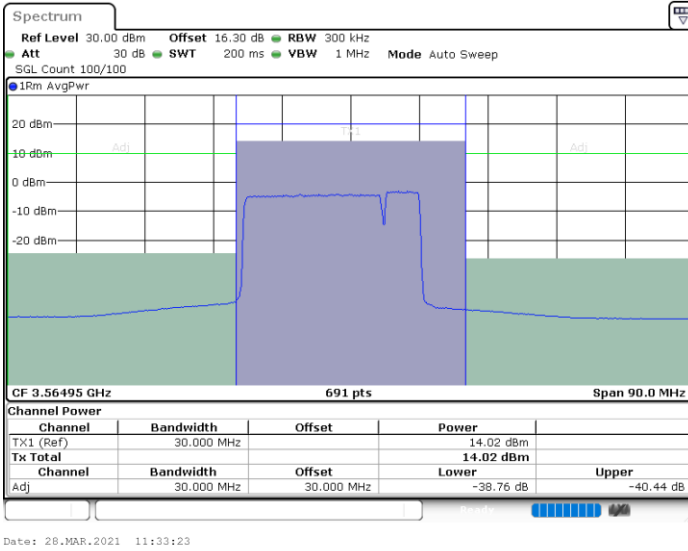

Date: 25.MAR.2021 11:09:48

Middle Channel / FullIRB

N/A

Date: 25.MAR.2021 11:08:26

LTE Band 48C / 15MHz+20MHz

256QAM

Highest Channel / 1RB0 and 1RB99

Highest Channel / 1RB74 and 1RB0

Date: 25.MAR.2021 11:33:19

Date: 25.MAR.2021 11:33:59

Highest Channel / FullIRB

N/A

Date: 25.MAR.2021 11:32:38

LTE Band 48C / 20MHz+5MHz

256QAM

Lowest Channel / 1RB0 and 1RB24

Lowest Channel / 1RB99 and 1RB0

Lowest Channel / FullIRB

N/A

LTE Band 48C / 20MHz+5MHz

256QAM

Middle Channel / 1RB0 and 1RB24

Middle Channel / 1RB99 and 1RB0

Middle Channel / FullIRB