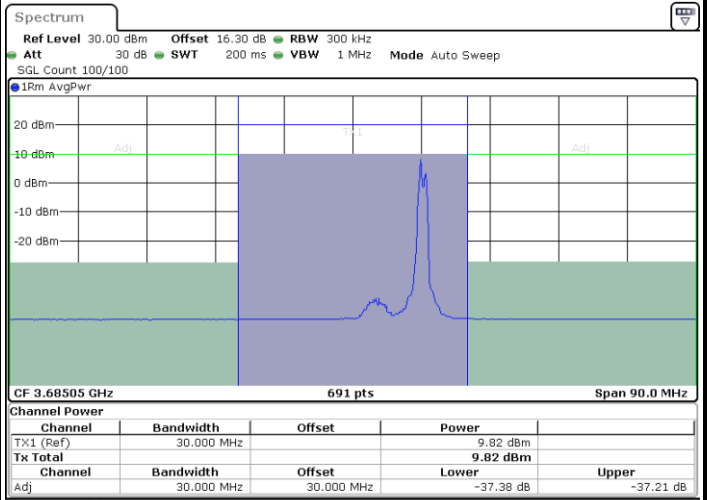

LTE Band 48C / 20MHz+5MHz

64QAM

Highest Channel / 1RB0 and 1RB24

Highest Channel / 1RB99 and 1RB0

Date: 28.MAR.2021 11:39:40

Date: 28.MAR.2021 11:40:20

Highest Channel / FullIRB

N/A