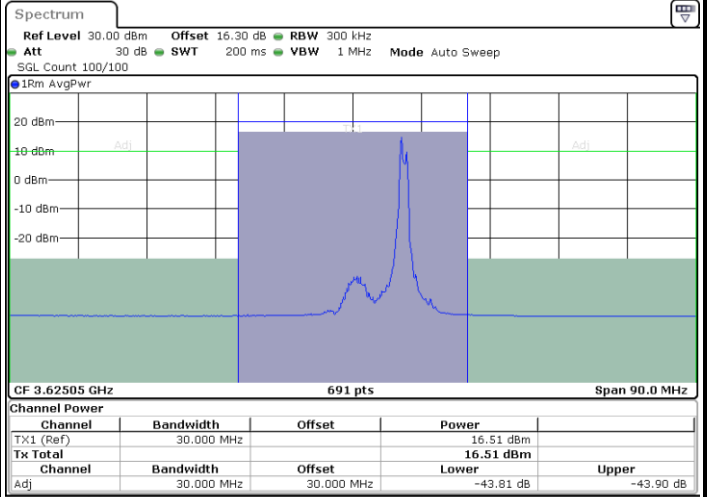

LTE Band 48C / 20MHz+5MHz

64QAM

Middle Channel / 1RB0 and 1RB24

Middle Channel / 1RB99 and 1RB0

Date: 28.MAR.2021 12:51:15

Date: 28.MAR.2021 12:54:38