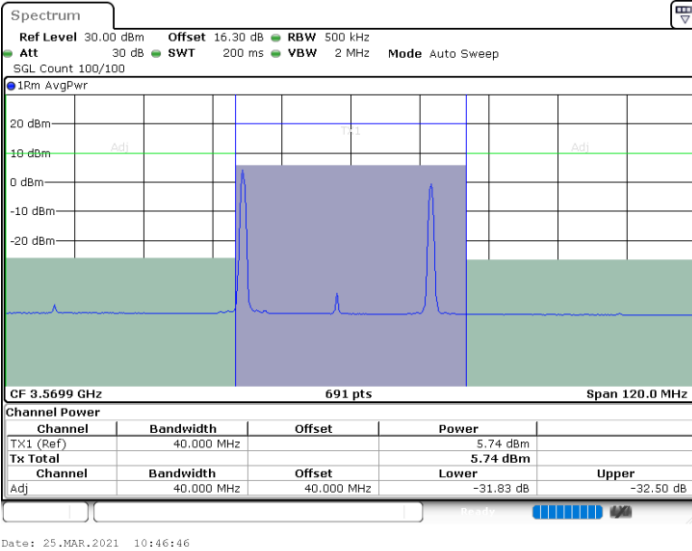

Date: 24.MAR.2021 16:58:06

LTE Band 48C / 15MHz+20MHz

64QAM

Lowest Channel / 1RB0 and 1RB99

Lowest Channel / 1RB74 and 1RB0

Lowest Channel / FullIRB

N/A

LTE Band 48C / 15MHz+20MHz