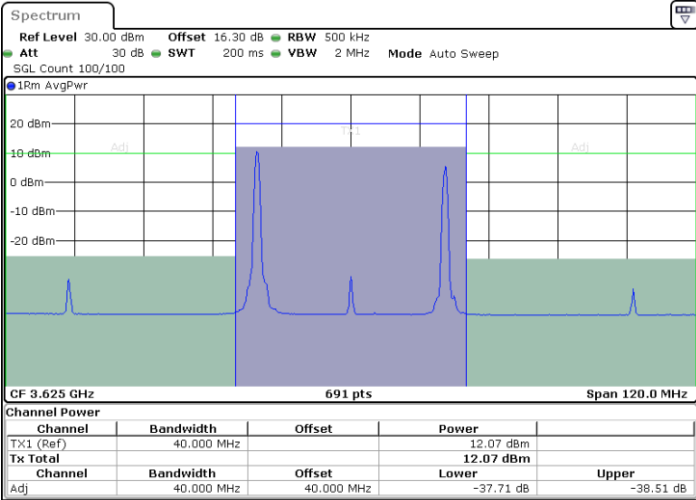

LTE Band 48C / 20MHz+15MHz

64QAM

Middle Channel / 1RB0 and 1RB74

Middle Channel / 1RB99 and 1RB0

Date: 25.MAR.2021 13:43:19