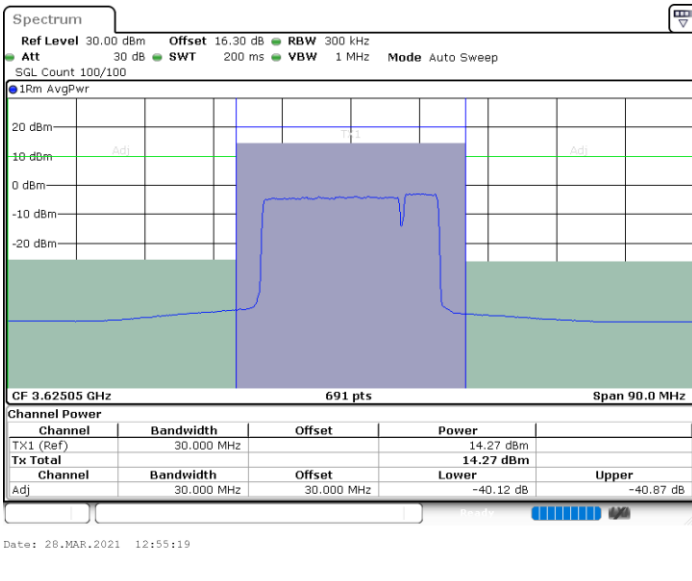

Date: 25.MAR.2021 11:33:19

Date: 25.MAR.2021 11:33:59

Highest Channel / FullIRB

N/A

Date: 25.MAR.2021 11:32:38

LTE Band 48C / 20MHz+5MHz

256QAM

Lowest Channel / 1RB0 and 1RB24

Lowest Channel / 1RB99 and 1RB0

Lowest Channel / FullIRB

N/A

LTE Band 48C / 20MHz+5MHz

256QAM

Middle Channel / 1RB0 and 1RB24

Middle Channel / 1RB99 and 1RB0

Middle Channel / FullIRB

N/A

LTE Band 48C / 20MHz+5MHz

256QAM

Highest Channel / 1RB0 and 1RB24

Highest Channel / 1RB99 and 1RB0

Date: 28.MAR.2021 11:43:04

Date: 28.MAR.2021 11:43:44

Highest Channel / FullIRB