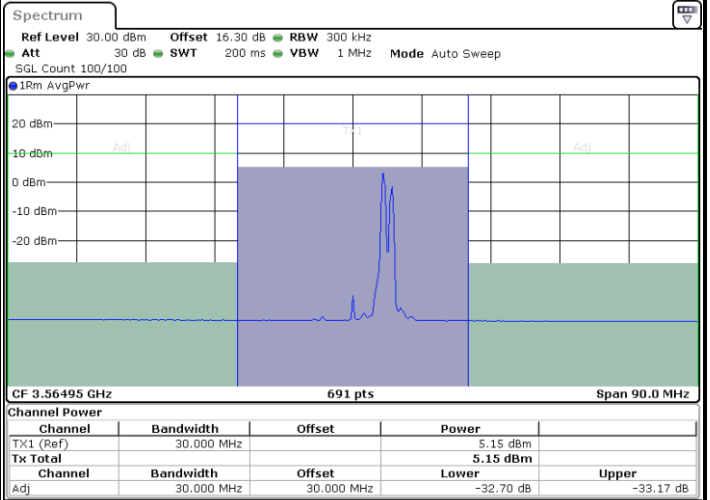

LTE Band 48C / 20MHz+5MHz

64QAM

Highest Channel / 1RB0 and 1RB24

Highest Channel / 1RB99 and 1RB0

Date: 28.MAR.2021 11:39:40

Date: 28.MAR.2021 11:40:20

Highest Channel / FullIRB

N/A

Date: 28.MAR.2021 11:36:16

LTE Band 48C / 20MHz+10MHz

64QAM

Lowest Channel / 1RB0 and 1RB49

Lowest Channel / 1RB99 and 1RB0

Date: 24.MAR.2021 17:25:16

Date: 24.MAR.2021 17:28:40

Lowest Channel / FullIRB