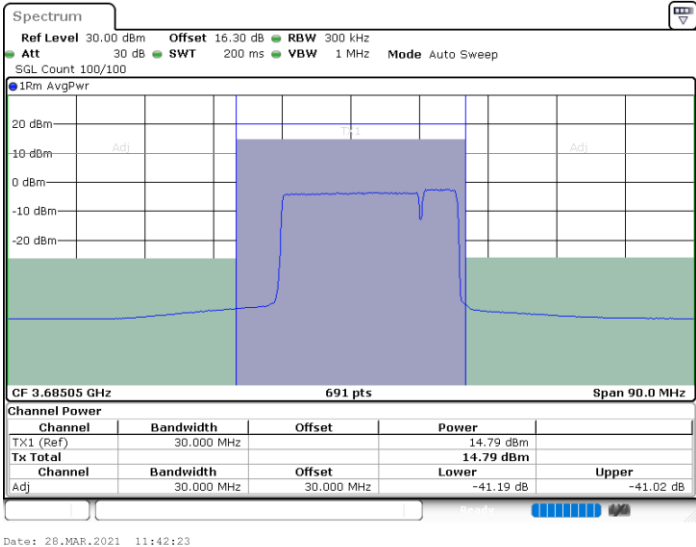

Lowest Channel / 1RB99 and 1RB0

Lowest Channel / FullIRB

N/A

LTE Band 48C / 20MHz+5MHz

256QAM

Middle Channel / 1RB0 and 1RB24

Middle Channel / 1RB99 and 1RB0

Middle Channel / FullIRB

N/A

LTE Band 48C / 20MHz+5MHz

256QAM

Highest Channel / 1RB0 and 1RB24

Highest Channel / 1RB99 and 1RB0

Date: 28.MAR.2021 11:43:04

Date: 28.MAR.2021 11:43:44

Highest Channel / FullIRB

N/A

Date: 28.MAR.2021 11:42:23

LTE Band 48C / 20MHz+10MHz

256QAM

Lowest Channel / 1RB0 and 1RB49

Lowest Channel / 1RB99 and 1RB0

Date: 24.MAR.2021 17:30:02

Date: 24.MAR.2021 17:30:43