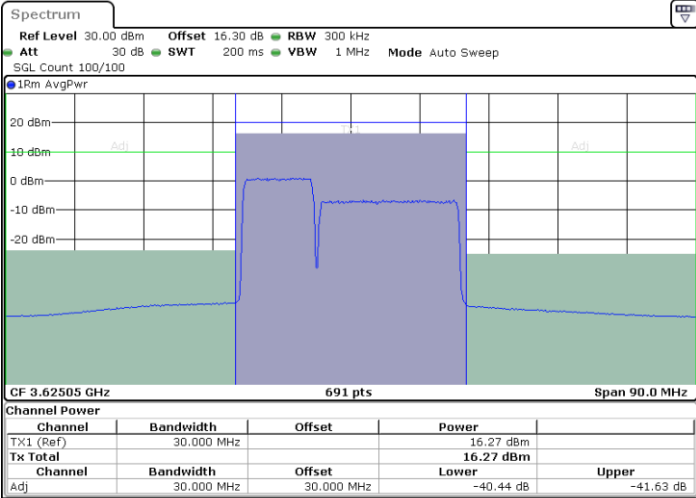

Middle Channel / FullIRB

N/A

Date: 24.MAR.2021 16:29:25