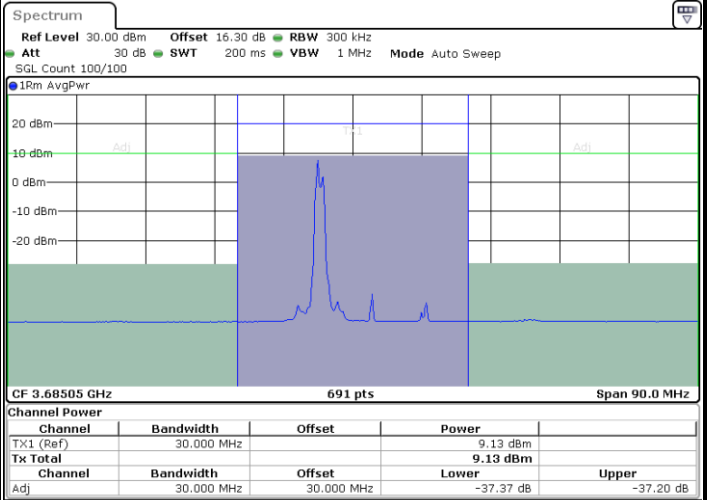

Date: 24.MAR.2021 14:17:55