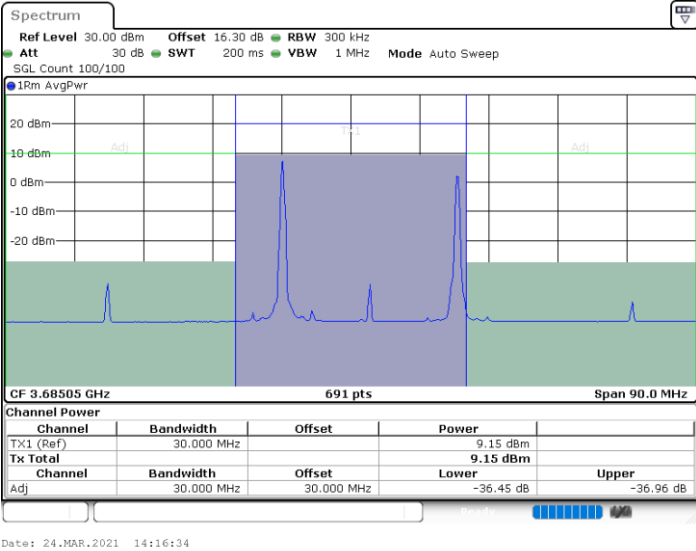

Date: 24.MAR.2021 11:46:26

Lowest Channel / FullIRB

N/A

Date: 24.MAR.2021 11:42:22

LTE Band 48C / 5MHz+20MHz

64QAM

Middle Channel / 1RB0 and 1RB9

Middle Channel / 1RB24 and 1RB0

Date: 24.MAR.2021 13:52:23

Date: 24.MAR.2021 13:55:47

Middle Channel / FullIRB

N/A

Date: 24.MAR.2021 13:51:43

LTE Band 48C / 5MHz+20MHz

64QAM

Highest Channel / 1RB0 and 1RB99

Highest Channel / 1RB24 and 1RB0

Highest Channel / FullIRB

N/A

LTE Band 48C / 10MHz+20MHz

64QAM

Lowest Channel / 1RB0 and 1RB9

Lowest Channel / 1RB49 and 1RB0

Lowest Channel / FullIRB