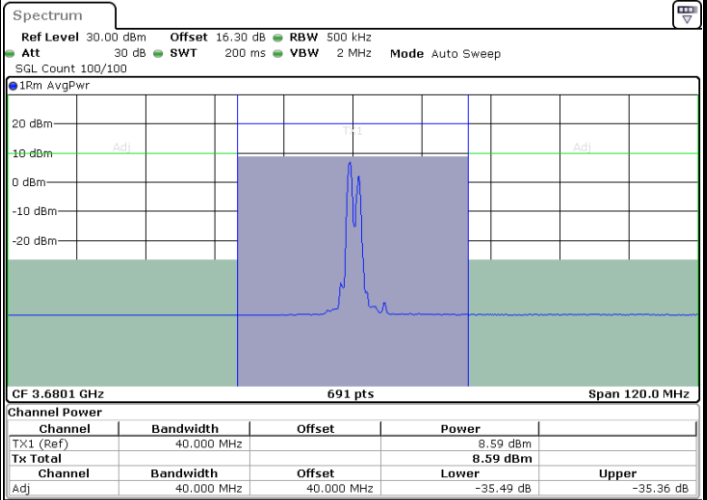

N/A

Date: 25.MAR.2021 11:02:56

LTE Band 48C / 15MHz+20MHz

16QAM

Highest Channel / 1RB0 and 1RB99

Highest Channel / 1RB74 and 1RB0

Date: 25.MAR.2021 11:29:14

Date: 25.MAR.2021 11:31:16

Highest Channel / FullIRB

N/A

Date: 25.MAR.2021 11:27:11

LTE Band 48C / 20MHz+5MHz

16QAM

Lowest Channel / 1RB0 and 1RB24

Lowest Channel / 1RB99 and 1RB0

Lowest Channel / FullIRB