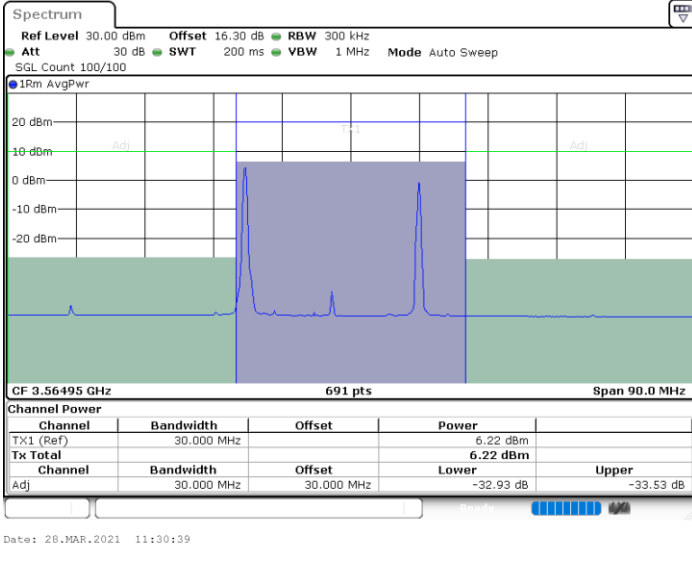

N/A

Date: 25.MAR.2021 11:02:15

LTE Band 48C / 15MHz+20MHz

QPSK

Highest Channel / 1RB0 and 1RB99

Highest Channel / 1RB74 and 1RB0

Highest Channel / FullIRB

N/A

LTE Band 48C / 20MHz+5MHz

QPSK

Lowest Channel / 1RB0 and 1RB24

Lowest Channel / 1RB99 and 1RB0

Lowest Channel / FullIRB

N/A

LTE Band 48C / 20MHz+5MHz

QPSK