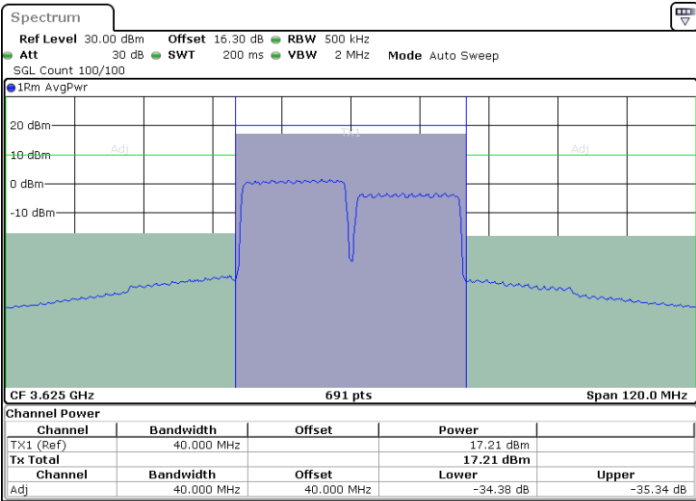

LTE Band 48C / 20MHz+20MHz

16QAM

Lowest Channel / 1RB0 and 1RB9

Lowest Channel / 1RB99 and 1RB0

Date: 25.MAR.2021 14:27:18

Date: 25.MAR.2021 14:29:22

Lowest Channel / FullIRB

N/A

Date: 25.MAR.2021 14:25:15

LTE Band 48C / 20MHz+20MHz

16QAM

MiddleChannel / 1RB0 and 1RB99

Middle Channel / 1RB99 and 1RB0

Date: 25.MAR.2021 14:48:13

Date: 25.MAR.2021 14:50:16

Middle Channel / FullIRB

N/A

Date: 25.MAR.2021 14:46:10

LTE Band 48C / 20MHz+20MHz

16QAM

Highest Channel / 1RB0 and 1RB99

Highest Channel / 1RB99 and 1RB0

Date: 25.MAR.2021 15:10:51

Date: 25.MAR.2021 15:12:54

Highest Channel / FullIRB

N/A

Date: 25.MAR.2021 15:08:49

LTE Band 48C / 5MHz+20MHz

64QAM

Lowest Channel / 1RB0 and 1RB9

Lowest Channel / 1RB24 and 1RB0

Date: 24.MAR.2021 11:43:02