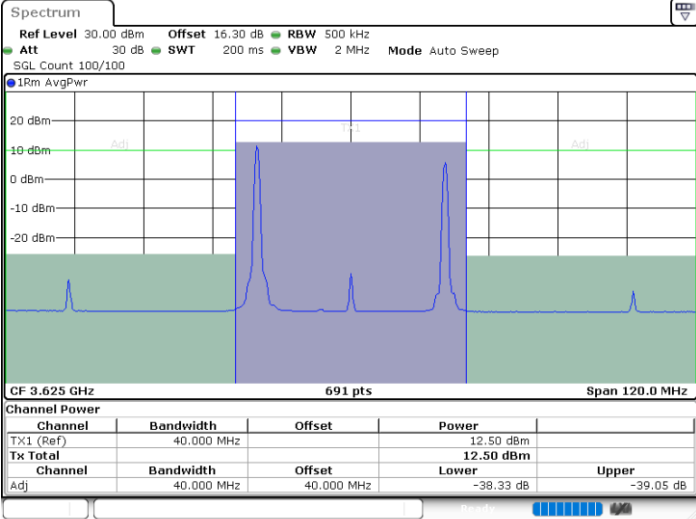

LTE Band 48C / 20MHz+15MHz

16QAM

Lowest Channel / 1RB0 and 1RB74

Lowest Channel / 1RB99 and 1RB0

Date: 25.MAR.2021 11:47:14

Date: 25.MAR.2021 11:49:17

Lowest Channel / FullIRB

N/A

Date: 25.MAR.2021 11:45:11

LTE Band 48C / 20MHz+15MHz

16QAM

Middle Channel / 1RB0 and 1RB74

Middle Channel / 1RB99 and 1RB0

Date: 25.MAR.2021 13:44:00

Date: 25.MAR.2021 13:46:03

Middle Channel / FullIRB

N/A

Date: 25.MAR.2021 13:41:57

LTE Band 48C / 20MHz+15MHz

16QAM

Highest Channel / 1RB0 and 1RB74

Highest Channel / 1RB99 and 1RB0

Highest Channel / FullIRB

N/A