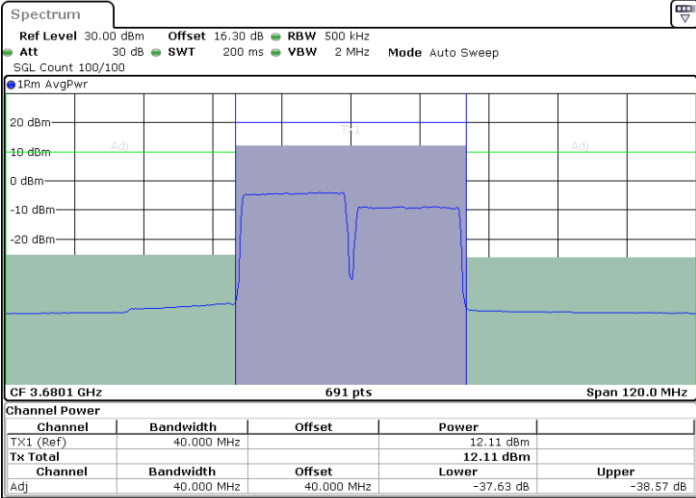

Date: 25.MAR.2021 14:25:15

LTE Band 48C / 20MHz+20MHz

16QAM

MiddleChannel / 1RB0 and 1RB99

Middle Channel / 1RB99 and 1RB0

Date: 25.MAR.2021 14:48:13

Date: 25.MAR.2021 14:50:16

Middle Channel / FullIRB

N/A

Date: 25.MAR.2021 14:46:10

LTE Band 48C / 20MHz+20MHz

16QAM

Highest Channel / 1RB0 and 1RB99

Highest Channel / 1RB99 and 1RB0

Date: 25.MAR.2021 15:10:51

Date: 25.MAR.2021 15:12:54

Highest Channel / FullIRB

N/A

Date: 25.MAR.2021 15:08:49

LTE Band 48C / 5MHz+20MHz

64QAM

Lowest Channel / 1RB0 and 1RB9

Lowest Channel / 1RB24 and 1RB0

Date: 24.MAR.2021 11:43:02