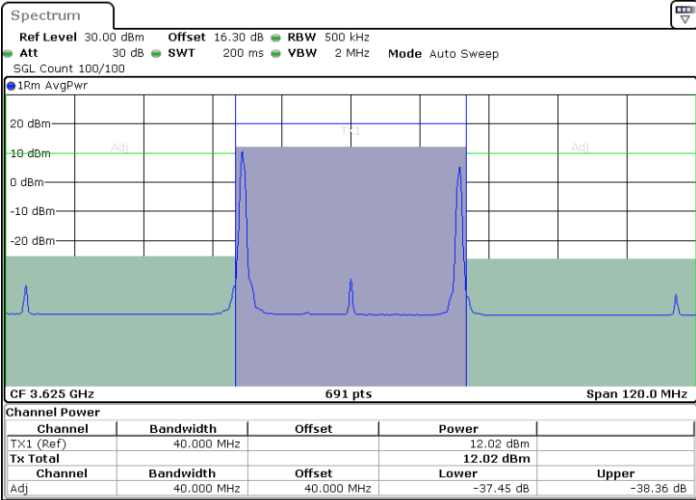

LTE Band 48C / 20MHz+20MHz

16QAM

Lowest Channel / 1RB0 and 1RB9

Lowest Channel / 1RB99 and 1RB0

Date: 25.MAR.2021 14:27:18

Date: 25.MAR.2021 14:29:22

Lowest Channel / FullIRB

N/A

Date: 25.MAR.2021 14:25:15

LTE Band 48C / 20MHz+20MHz

16QAM

MiddleChannel / 1RB0 and 1RB99

Middle Channel / 1RB99 and 1RB0

Date: 25.MAR.2021 14:48:13

Date: 25.MAR.2021 14:50:16

Middle Channel / FullIRB

N/A

Date: 25.MAR.2021 14:46:10

LTE Band 48C / 20MHz+20MHz

16QAM

Highest Channel / 1RB0 and 1RB99

Highest Channel / 1RB99 and 1RB0

Date: 25.MAR.2021 15:10:51

Date: 25.MAR.2021 15:12:54

Highest Channel / FullIRB

N/A

Date: 25.MAR.2021 15:08:49

LTE Band 48C / 5MHz+20MHz

64QAM

Lowest Channel / 1RB0 and 1RB9

Lowest Channel / 1RB24 and 1RB0

Date: 24.MAR.2021 11:43:02