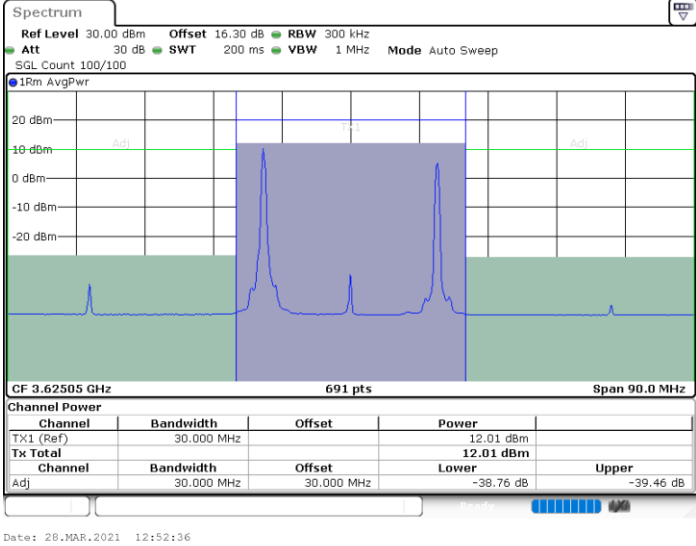

LTE Band 48C / 20MHz+5MHz

QPSK

Lowest Channel / 1RB0 and 1RB24

Lowest Channel / 1RB99 and 1RB0

Lowest Channel / FullIRB

N/A

LTE Band 48C / 20MHz+5MHz

QPSK

Middle Channel / 1RB0 and 1RB24

Middle Channel / 1RB99 and 1RB0

Middle Channel / FullIRB

N/A

LTE Band 48C / 20MHz+5MHz

QPSK

Highest Channel / 1RB0 and 1RB24

Highest Channel / 1RB99 and 1RB0