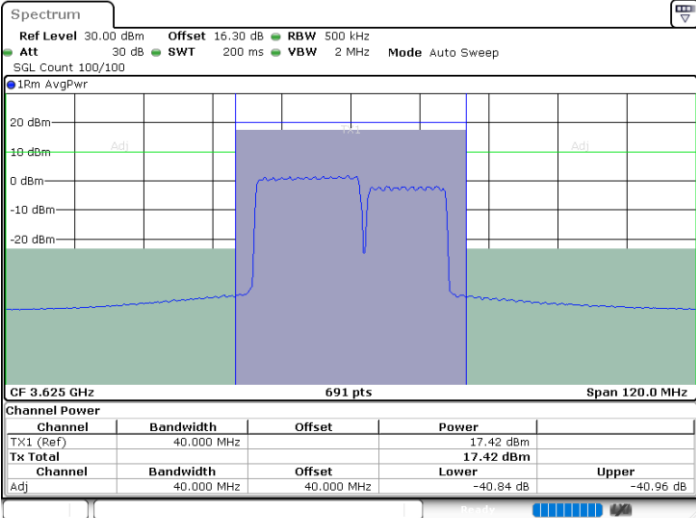

LTE Band 48C / 20MHz+15MHz

16QAM

Lowest Channel / 1RB0 and 1RB74

Lowest Channel / 1RB99 and 1RB0

Date: 25.MAR.2021 11:47:14

Date: 25.MAR.2021 11:49:17

Lowest Channel / FullIRB

N/A

Date: 25.MAR.2021 11:45:11

LTE Band 48C / 20MHz+15MHz

16QAM

Middle Channel / 1RB0 and 1RB74

Middle Channel / 1RB99 and 1RB0

Date: 25.MAR.2021 13:44:00

Date: 25.MAR.2021 13:46:03

Middle Channel / FullIRB

N/A

Date: 25.MAR.2021 13:41:57

LTE Band 48C / 20MHz+15MHz

16QAM

Highest Channel / 1RB0 and 1RB74

Highest Channel / 1RB99 and 1RB0

Highest Channel / FullIRB

N/A