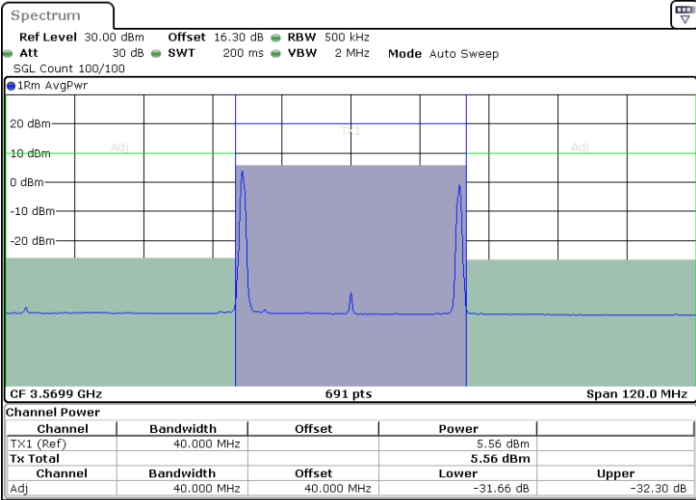

Date: 25.MAR.2021 13:45:22

Middle Channel / FullIRB

N/A

Date: 25.MAR.2021 13:41:16

LTE Band 48C / 20MHz+15MHz

QPSK

Highest Channel / 1RB0 and 1RB74

Highest Channel / 1RB99 and 1RB0

Highest Channel / FullIRB

N/A

LTE Band 48C / 20MHz+20MHz

QPSK

Lowest Channel / 1RB0 and 1RB99

Lowest Channel / 1RB99 and 1RB0

Date: 25.MAR.2021 14:28:00

Date: 25.MAR.2021 14:28:40

Lowest Channel / FullIRB

N/A

Date: 25.MAR.2021 14:24:34

LTE Band 48C / 20MHz+20MHz

QPSK

MiddleChannel / 1RB0 and 1RB99

Middle Channel / 1RB99 and 1RB0

Date: 25.MAR.2021 14:48:54