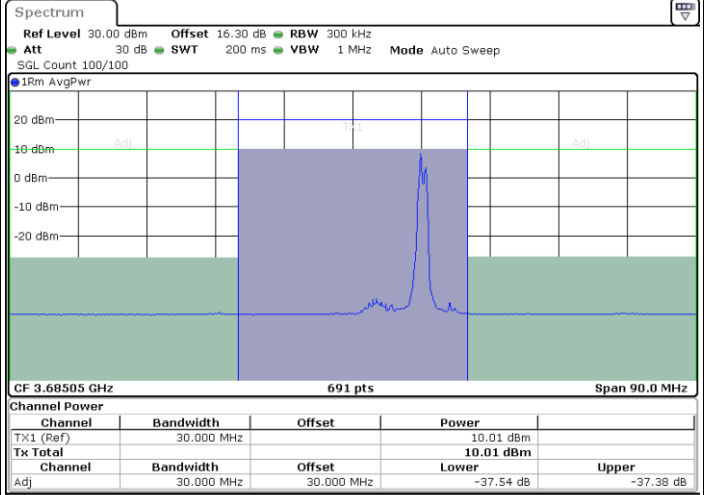

Date: 28.MAR.2021 11:41:01