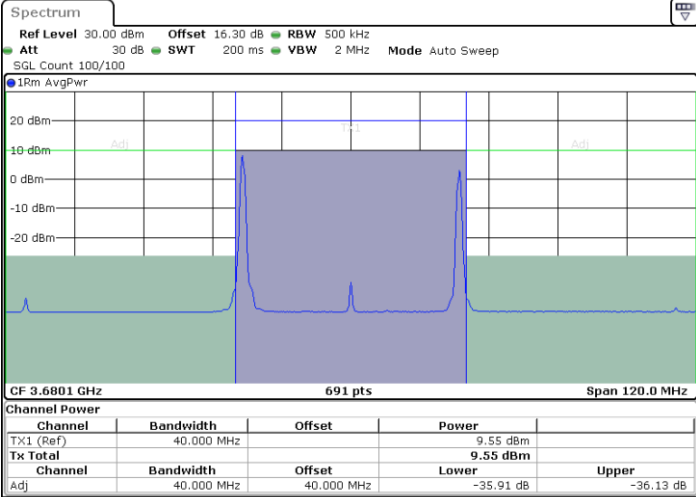

Date: 25.MAR.2021 14:25:15

LTE Band 48C / 20MHz+20MHz

16QAM

MiddleChannel / 1RB0 and 1RB99

Middle Channel / 1RB99 and 1RB0

Date: 25.MAR.2021 14:48:13

Date: 25.MAR.2021 14:50:16

Middle Channel / FullIRB

N/A

Date: 25.MAR.2021 14:46:10

LTE Band 48C / 20MHz+20MHz

16QAM

Highest Channel / 1RB0 and 1RB99

Highest Channel / 1RB99 and 1RB0

Date: 25.MAR.2021 15:10:51

Date: 25.MAR.2021 15:12:54

Highest Channel / FullIRB

N/A

Date: 25.MAR.2021 15:08:49

LTE Band 48C / 5MHz+20MHz

64QAM

Lowest Channel / 1RB0 and 1RB9

Lowest Channel / 1RB24 and 1RB0

Date: 24.MAR.2021 11:43:02