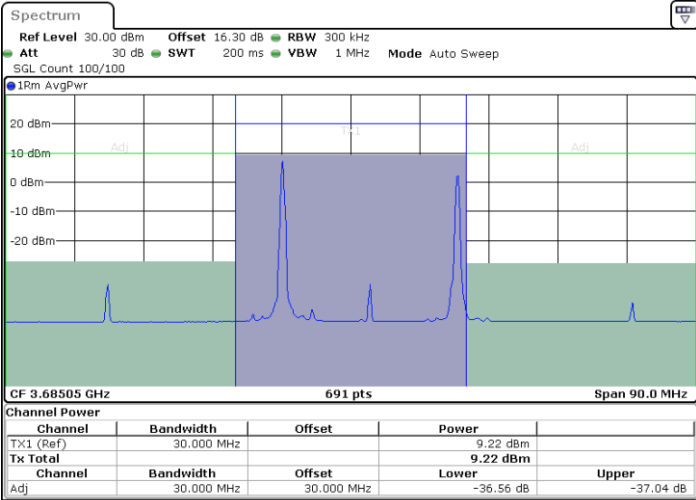

LTE Band 48C / 5MHz+20MHz

16QAM

Highest Channel / 1RB0 and 1RB99

Highest Channel / 1RB24 and 1RB0

Date: 24.MAR.2021 14:15:53