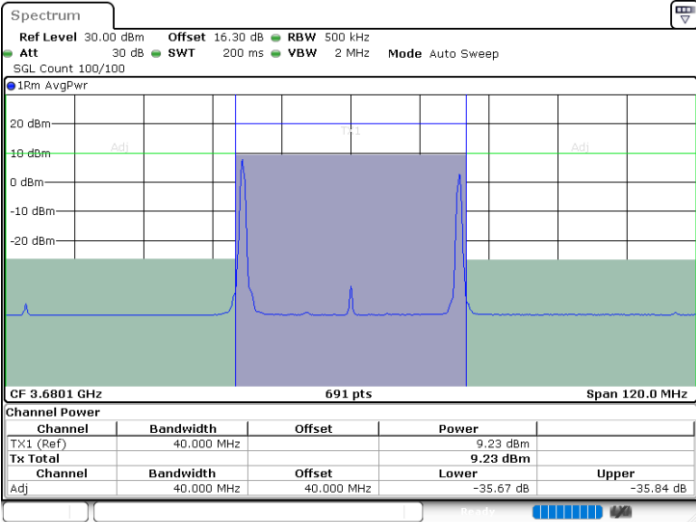

Date: 25.MAR.2021 14:49:35

Middle Channel / FullIRB

N/A

Date: 25.MAR.2021 14:45:28

LTE Band 48C / 20MHz+20MHz

QPSK

Highest Channel / 1RB0 and 1RB99

Highest Channel / 1RB99 and 1RB0

Date: 25.MAR.2021 15:10:10

Date: 25.MAR.2021 15:13:34

Highest Channel / FullIRB

N/A

Date: 25.MAR.2021 15:09:29

LTE Band 48C / 5MHz+20MHz

16QAM

Lowest Channel / 1RB0 and 1RB9