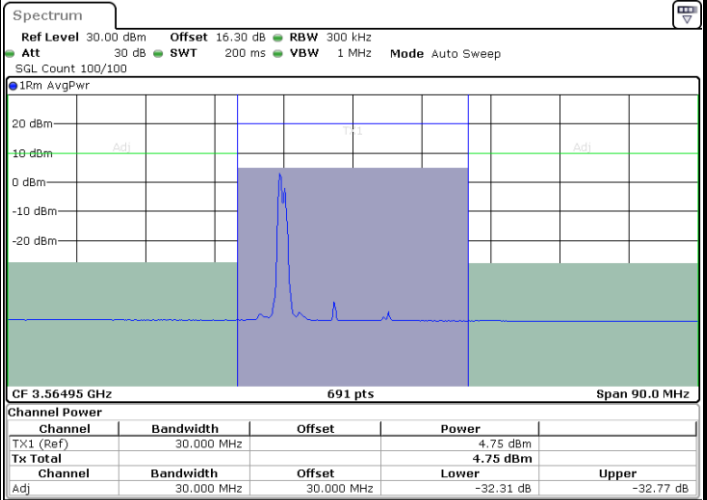

Date: 25.MAR.2021 14:49:35

Middle Channel / FullIRB

N/A

Date: 25.MAR.2021 14:45:28

LTE Band 48C / 20MHz+20MHz

QPSK

Highest Channel / 1RB0 and 1RB99

Highest Channel / 1RB99 and 1RB0

Date: 25.MAR.2021 15:10:10

Date: 25.MAR.2021 15:13:34

Highest Channel / FullIRB

N/A

Date: 25.MAR.2021 15:09:29

LTE Band 48C / 5MHz+20MHz

16QAM

Lowest Channel / 1RB0 and 1RB9

Lowest Channel / 1RB24 and 1RB0

Date: 24.MAR.2021 11:43:43

Date: 24.MAR.2021 11:45:45

Lowest Channel / FullIRB

N/A

Date: 24.MAR.2021 11:41:41

LTE Band 48C / 5MHz+20MHz

16QAM