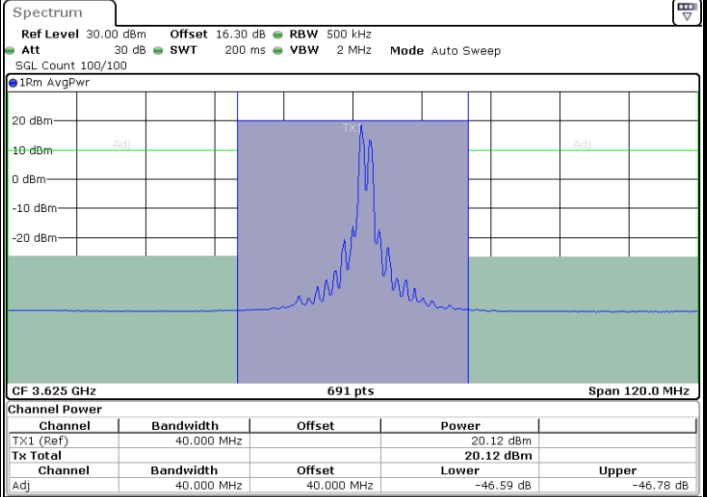

N/A

Date: 25.MAR.2021 10:28:10

LTE Band 48C / 20MHz+15MHz

QPSK

Lowest Channel / 1RB0 and 1RB74

Lowest Channel / 1RB99 and 1RB0

Date: 25.MAR.2021 11:47:55

Date: 25.MAR.2021 11:48:36

Lowest Channel / FullIRB

N/A

Date: 25.MAR.2021 11:44:30

LTE Band 48C / 20MHz+15MHz

QPSK

Middle Channel / 1RB0 and 1RB74

Middle Channel / 1RB99 and 1RB0

Date: 25.MAR.2021 13:44:41

Date: 25.MAR.2021 13:45:22

Middle Channel / FullIRB

N/A

Date: 25.MAR.2021 13:41:16

LTE Band 48C / 20MHz+15MHz

QPSK

Highest Channel / 1RB0 and 1RB74

Highest Channel / 1RB99 and 1RB0

Highest Channel / FullIRB

N/A

LTE Band 48C / 20MHz+20MHz

QPSK

Lowest Channel / 1RB0 and 1RB99

Lowest Channel / 1RB99 and 1RB0

Date: 25.MAR.2021 14:28:00

Date: 25.MAR.2021 14:28:40