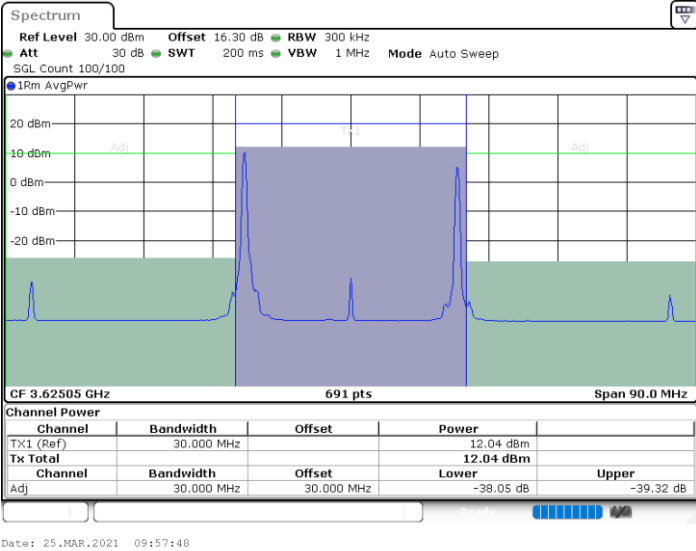

LTE Band 48C / 20MHz+10MHz

16QAM

Lowest Channel / 1RB0 and 1RB49

Lowest Channel / 1RB99 and 1RB0

Date: 24.MAR.2021 17:25:57

Date: 24.MAR.2021 17:27:59

Lowest Channel / FullIRB

N/A

Date: 24.MAR.2021 17:23:55

LTE Band 48C / 20MHz+10MHz

16QAM

Middle Channel / 1RB0 and 1RB49

Middle Channel / 1RB99 and 1RB0

Middle Channel / FullIRB

N/A

LTE Band 48C / 20MHz+10MHz