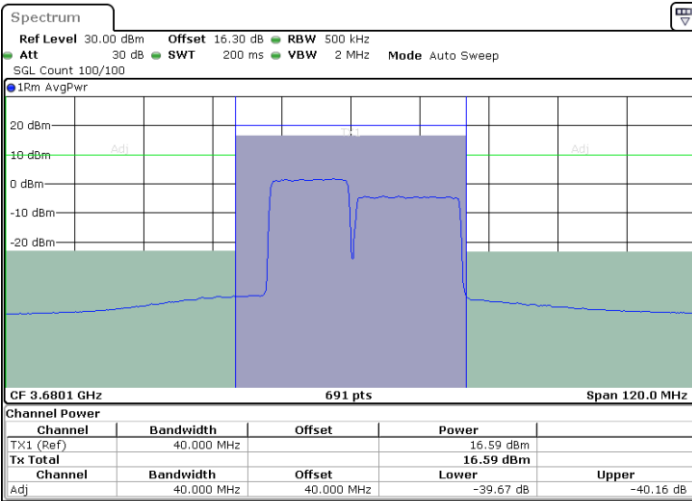

N/A

Date: 25.MAR.2021 11:02:56

LTE Band 48C / 15MHz+20MHz

16QAM

Highest Channel / 1RB0 and 1RB99

Highest Channel / 1RB74 and 1RB0

Date: 25.MAR.2021 11:29:14

Date: 25.MAR.2021 11:31:16

Highest Channel / FullIRB

N/A

Date: 25.MAR.2021 11:27:11

LTE Band 48C / 20MHz+5MHz

16QAM

Lowest Channel / 1RB0 and 1RB24

Lowest Channel / 1RB99 and 1RB0

Lowest Channel / FullIRB