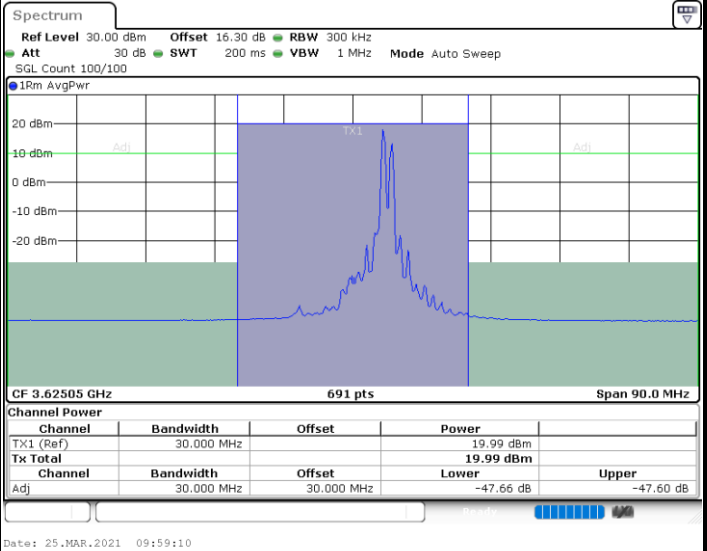

Highest Channel / FullIRB

N/A

LTE Band 48C / 20MHz+10MHz

QPSK

Lowest Channel / 1RB0 and 1RB49

Lowest Channel / 1RB99 and 1RB0

Date: 24.MAR.2021 17:26:38

Date: 24.MAR.2021 17:27:18

Lowest Channel / FullIRB

N/A

Date: 24.MAR.2021 17:23:14

LTE Band 48C / 20MHz+10MHz

QPSK

Middle Channel / 1RB0 and 1RB49

Middle Channel / 1RB99 and 1RB0

Middle Channel / FullIRB

N/A

LTE Band 48C / 20MHz+10MHz

QPSK

Highest Channel / 1RB0 and 1RB49

Highest Channel / 1RB99 and 1RB0

Date: 25.MAR.2021 10:28:51

Date: 25.MAR.2021 10:32:14

Highest Channel / FullIRB