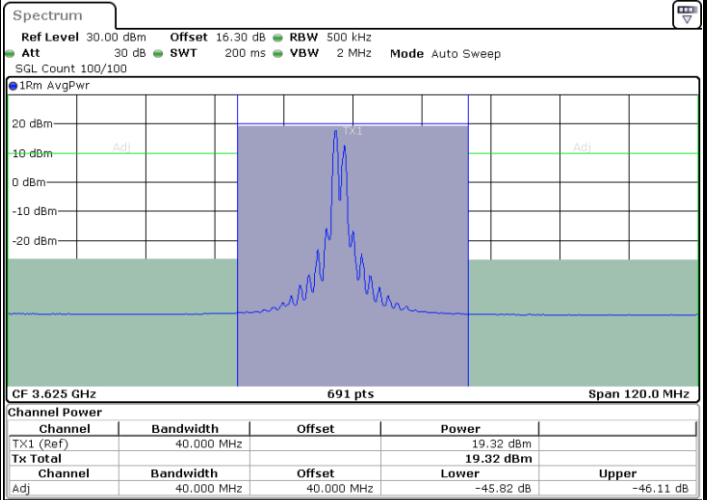

Highest Channel / FullIRB

N/A

Date: 24.MAR.2021 16:58:47

LTE Band 48C / 15MHz+20MHz

16QAM

Lowest Channel / 1RB0 and 1RB99

Lowest Channel / 1RB74 and 1RB0

Lowest Channel / FullIRB

N/A

LTE Band 48C / 15MHz+20MHz

16QAM

Middle Channel / 1RB0 and 1RB9

Middle Channel / 1RB74 and 1RB0

Date: 25.MAR.2021 11:05:00

Date: 25.MAR.2021 11:07:03

Middle Channel / FullIRB

N/A

Date: 25.MAR.2021 11:02:56

LTE Band 48C / 15MHz+20MHz

16QAM

Highest Channel / 1RB0 and 1RB99

Highest Channel / 1RB74 and 1RB0

Date: 25.MAR.2021 11:29:14

Date: 25.MAR.2021 11:31:16

Highest Channel / FullIRB

N/A

Date: 25.MAR.2021 11:27:11

LTE Band 48C / 20MHz+5MHz

16QAM

Lowest Channel / 1RB0 and 1RB24

Lowest Channel / 1RB99 and 1RB0

Lowest Channel / FullIRB