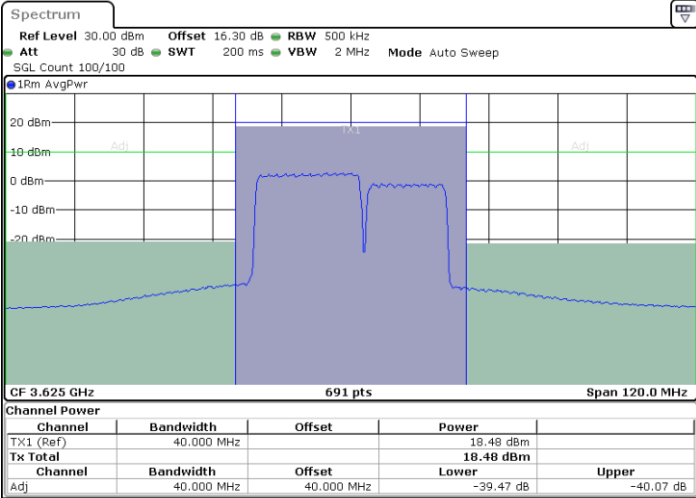

Lowest Channel / FullIRB

N/A

Date: 25.MAR.2021 11:44:30

LTE Band 48C / 20MHz+15MHz

QPSK

Middle Channel / 1RB0 and 1RB74

Middle Channel / 1RB99 and 1RB0

Date: 25.MAR.2021 13:44:41

Date: 25.MAR.2021 13:45:22

Middle Channel / FullIRB

N/A

Date: 25.MAR.2021 13:41:16

LTE Band 48C / 20MHz+15MHz

QPSK

Highest Channel / 1RB0 and 1RB74

Highest Channel / 1RB99 and 1RB0