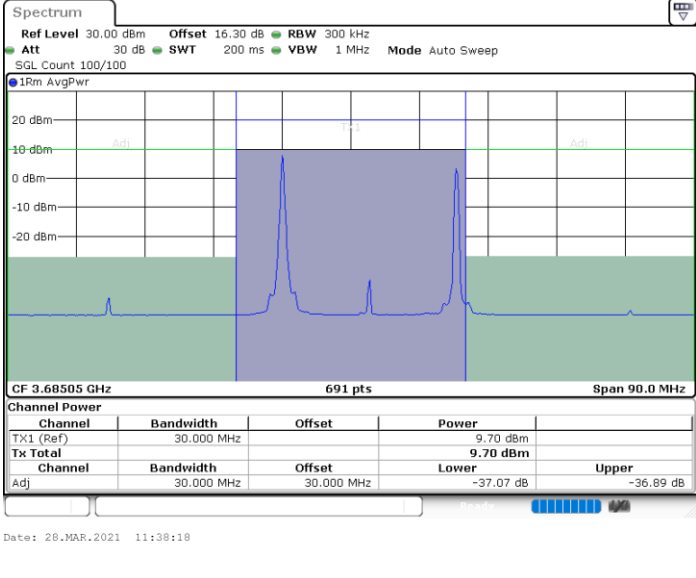

LTE Band 48C / 20MHz+5MHz

QPSK

Lowest Channel / 1RB0 and 1RB24

Lowest Channel / 1RB99 and 1RB0

Lowest Channel / FullIRB

N/A

LTE Band 48C / 20MHz+5MHz

QPSK

Middle Channel / 1RB0 and 1RB24

Middle Channel / 1RB99 and 1RB0

Middle Channel / FullIRB

N/A

LTE Band 48C / 20MHz+5MHz

QPSK

Highest Channel / 1RB0 and 1RB24

Highest Channel / 1RB99 and 1RB0

Highest Channel / FullIRB

N/A

LTE Band 48C / 20MHz+10MHz

QPSK

Lowest Channel / 1RB0 and 1RB49

Lowest Channel / 1RB99 and 1RB0

Date: 24.MAR.2021 17:26:38

Date: 24.MAR.2021 17:27:18