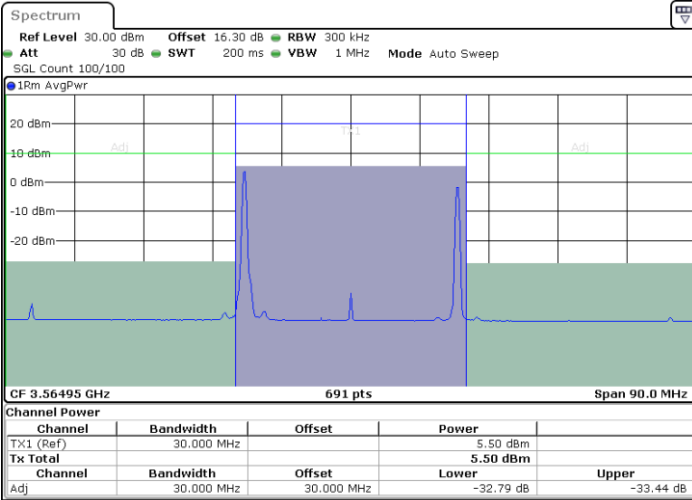

16QAM

Highest Channel / 1RB0 and 1RB24

Highest Channel / 1RB99 and 1RB0

Date: 28.MAR.2021 11:38:59

Date: 28.MAR.2021 11:41:01

Highest Channel / FullIRB

N/A

Date: 28.MAR.2021 11:36:57

LTE Band 48C / 20MHz+10MHz

16QAM

Lowest Channel / 1RB0 and 1RB49

Lowest Channel / 1RB99 and 1RB0

Date: 24.MAR.2021 17:25:57

Date: 24.MAR.2021 17:27:59

Lowest Channel / FullIRB

N/A