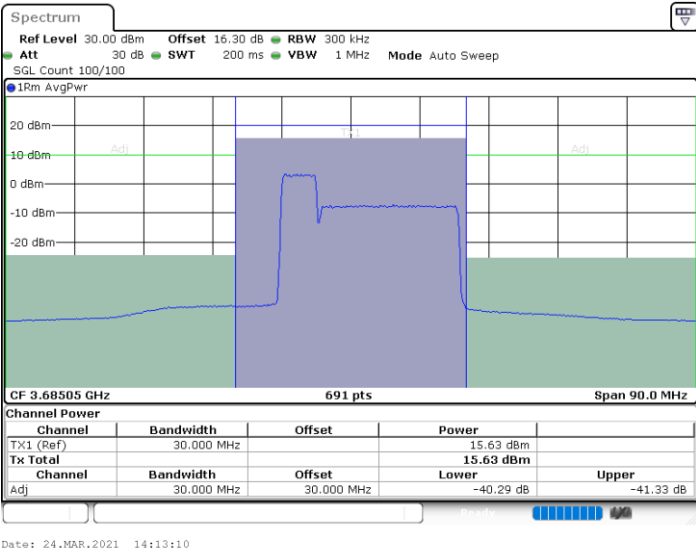

Date: 24.MAR.2021 11:46:26

Lowest Channel / FullIRB

N/A

Date: 24.MAR.2021 11:42:22

LTE Band 48C / 5MHz+20MHz

64QAM

Middle Channel / 1RB0 and 1RB9

Middle Channel / 1RB24 and 1RB0

Date: 24.MAR.2021 13:52:23

Date: 24.MAR.2021 13:55:47

Middle Channel / FullIRB

N/A

Date: 24.MAR.2021 13:51:43

LTE Band 48C / 5MHz+20MHz

64QAM

Highest Channel / 1RB0 and 1RB99

Highest Channel / 1RB24 and 1RB0

Highest Channel / FullIRB

N/A

LTE Band 48C / 10MHz+20MHz

64QAM

Lowest Channel / 1RB0 and 1RB9

Lowest Channel / 1RB49 and 1RB0

Lowest Channel / FullIRB