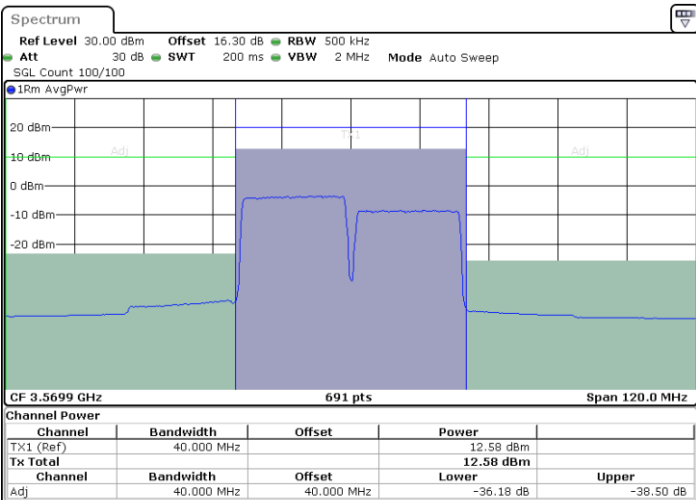

N/A

Date: 25.MAR.2021 13:41:57

LTE Band 48C / 20MHz+15MHz

16QAM

Highest Channel / 1RB0 and 1RB74

Highest Channel / 1RB99 and 1RB0

Highest Channel / FullIRB

N/A

LTE Band 48C / 20MHz+20MHz

16QAM

Lowest Channel / 1RB0 and 1RB9

Lowest Channel / 1RB99 and 1RB0

Date: 25.MAR.2021 14:27:18

Date: 25.MAR.2021 14:29:22

Lowest Channel / FullIRB

N/A

Date: 25.MAR.2021 14:25:15

LTE Band 48C / 20MHz+20MHz

16QAM

MiddleChannel / 1RB0 and 1RB99

Middle Channel / 1RB99 and 1RB0

Date: 25.MAR.2021 14:48:13

Date: 25.MAR.2021 14:50:16

Middle Channel / FullIRB