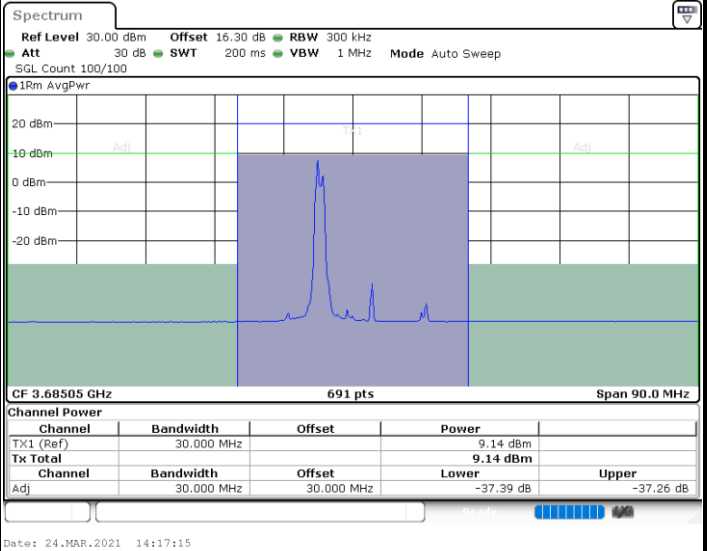

Highest Channel / FullIRB

N/A

Date: 25.MAR.2021 15:08:49

LTE Band 48C / 5MHz+20MHz

64QAM

Lowest Channel / 1RB0 and 1RB9

Lowest Channel / 1RB24 and 1RB0

Date: 24.MAR.2021 11:43:02

Date: 24.MAR.2021 11:46:26

Lowest Channel / FullIRB

N/A

Date: 24.MAR.2021 11:42:22

LTE Band 48C / 5MHz+20MHz

64QAM

Middle Channel / 1RB0 and 1RB9

Middle Channel / 1RB24 and 1RB0

Date: 24.MAR.2021 13:52:23

Date: 24.MAR.2021 13:55:47

Middle Channel / FullIRB

N/A

Date: 24.MAR.2021 13:51:43

LTE Band 48C / 5MHz+20MHz

64QAM

Highest Channel / 1RB0 and 1RB99

Highest Channel / 1RB24 and 1RB0

Highest Channel / FullIRB

N/A

LTE Band 48C / 10MHz+20MHz

64QAM

Lowest Channel / 1RB0 and 1RB9

Lowest Channel / 1RB49 and 1RB0

Lowest Channel / FullIRB