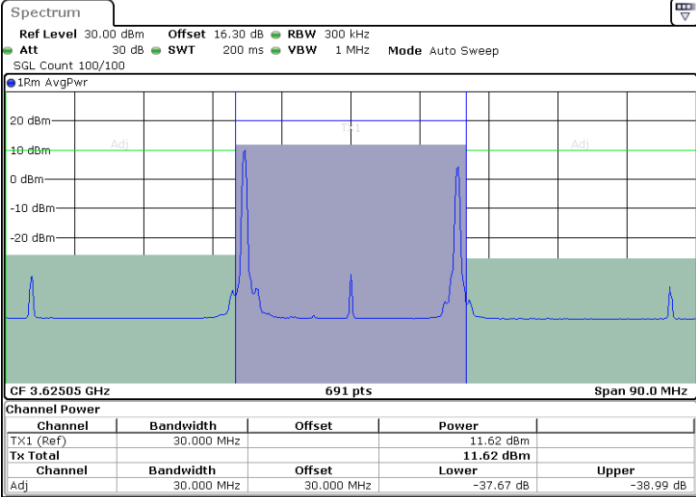

Date: 24.MAR.2021 16:11:13

LTE Band 48C / 10MHz+20MHz

16QAM

Middle Channel / 1RB0 and 1RB99

Middle Channel / 1RB49 and 1RB0

Date: 24.MAR.2021 16:30:47

Date: 24.MAR.2021 16:32:49

Middle Channel / FullIRB

N/A

Date: 24.MAR.2021 16:28:44

LTE Band 48C / 10MHz+20MHz

16QAM

Highest Channel / 1RB0 and 1RB99

Highest Channel / 1RB49 and 1RB0

Date: 24.MAR.2021 17:00:49

Date: 24.MAR.2021 17:02:51