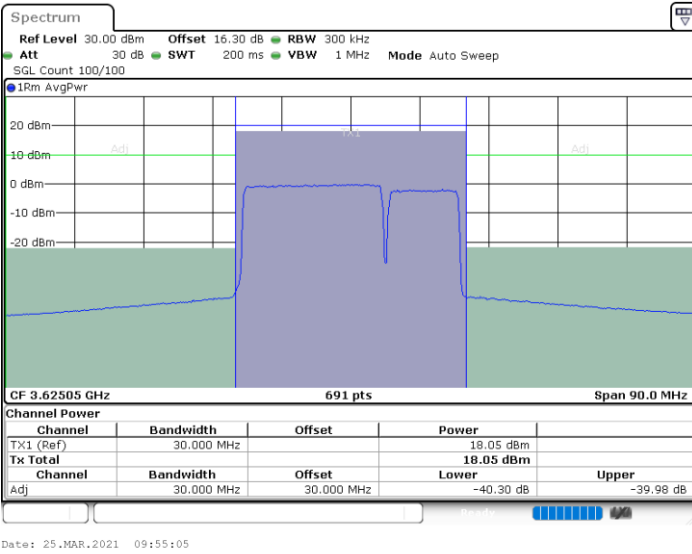

Highest Channel / FullIRB

N/A

LTE Band 48C / 20MHz+10MHz

QPSK

Lowest Channel / 1RB0 and 1RB49

Lowest Channel / 1RB99 and 1RB0

Date: 24.MAR.2021 17:26:38

Date: 24.MAR.2021 17:27:18

Lowest Channel / FullIRB

N/A

Date: 24.MAR.2021 17:23:14

LTE Band 48C / 20MHz+10MHz

QPSK

Middle Channel / 1RB0 and 1RB49

Middle Channel / 1RB99 and 1RB0

Middle Channel / FullIRB

N/A

LTE Band 48C / 20MHz+10MHz

QPSK

Highest Channel / 1RB0 and 1RB49

Highest Channel / 1RB99 and 1RB0

Date: 25.MAR.2021 10:28:51

Date: 25.MAR.2021 10:32:14

Highest Channel / FullIRB