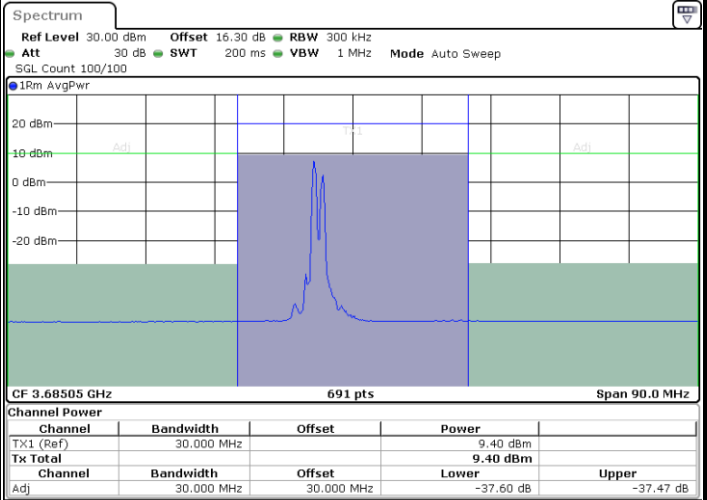

N/A

Date: 24.MAR.2021 16:28:44

LTE Band 48C / 10MHz+20MHz

16QAM

Highest Channel / 1RB0 and 1RB99

Highest Channel / 1RB49 and 1RB0

Date: 24.MAR.2021 17:00:49

Date: 24.MAR.2021 17:02:51

Highest Channel / FullIRB

N/A

Date: 24.MAR.2021 16:58:47

LTE Band 48C / 15MHz+20MHz

16QAM

Lowest Channel / 1RB0 and 1RB99

Lowest Channel / 1RB74 and 1RB0

Lowest Channel / FullIRB