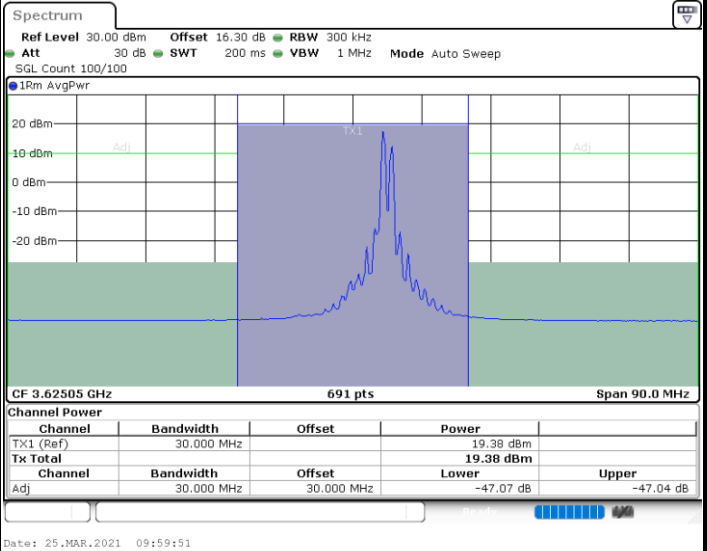

LTE Band 48C / 20MHz+10MHz

16QAM

Lowest Channel / 1RB0 and 1RB49

Lowest Channel / 1RB99 and 1RB0

Date: 24.MAR.2021 17:25:57

Date: 24.MAR.2021 17:27:59

Lowest Channel / FullIRB

N/A

Date: 24.MAR.2021 17:23:55

LTE Band 48C / 20MHz+10MHz

16QAM

Middle Channel / 1RB0 and 1RB49

Middle Channel / 1RB99 and 1RB0

Middle Channel / FullIRB

N/A

LTE Band 48C / 20MHz+10MHz

16QAM

Highest Channel / 1RB0 and 1RB49

Highest Channel / 1RB99 and 1RB0

Date: 25.MAR.2021 10:29:31

Date: 25.MAR.2021 10:31:33

Highest Channel / FullIRB

N/A

Date: 25.MAR.2021 10:27:29