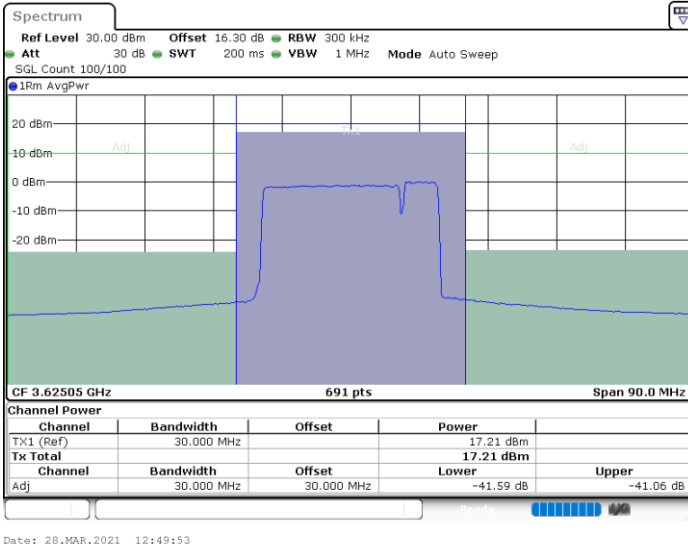

Highest Channel / FullIRB

N/A

Date: 25.MAR.2021 11:27:11

LTE Band 48C / 20MHz+5MHz

16QAM

Lowest Channel / 1RB0 and 1RB24

Lowest Channel / 1RB99 and 1RB0

Lowest Channel / FullIRB

N/A

LTE Band 48C / 20MHz+5MHz

16QAM

Middle Channel / 1RB0 and 1RB24

Middle Channel / 1RB99 and 1RB0

Middle Channel / FullIRB

N/A

LTE Band 48C / 20MHz+5MHz

16QAM

Highest Channel / 1RB0 and 1RB24

Highest Channel / 1RB99 and 1RB0

Date: 28.MAR.2021 11:38:59

Date: 28.MAR.2021 11:41:01

Highest Channel / FullIRB

N/A

Date: 28.MAR.2021 11:36:57