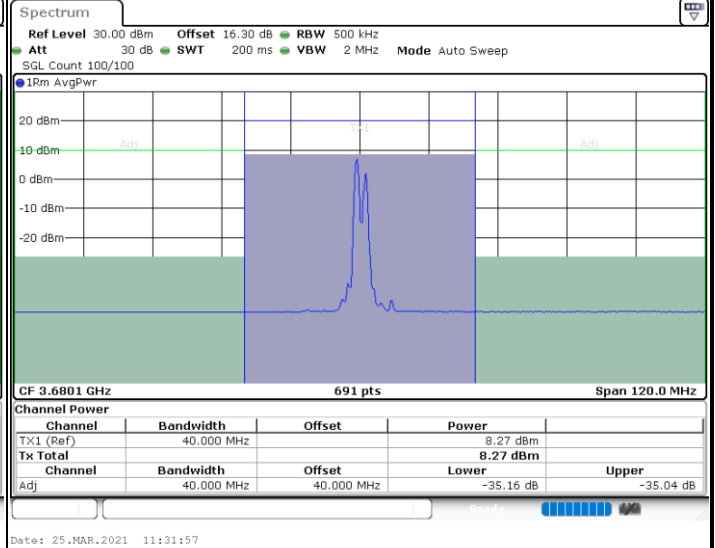

N/A

Date: 25.MAR.2021 11:02:15

LTE Band 48C / 15MHz+20MHz

QPSK

Highest Channel / 1RB0 and 1RB99

Highest Channel / 1RB74 and 1RB0

Highest Channel / FullIRB

N/A

LTE Band 48C / 20MHz+5MHz

QPSK

Lowest Channel / 1RB0 and 1RB24

Lowest Channel / 1RB99 and 1RB0

Lowest Channel / FullIRB

N/A

LTE Band 48C / 20MHz+5MHz

QPSK

Middle Channel / 1RB0 and 1RB24

Middle Channel / 1RB99 and 1RB0

Middle Channel / FullIRB

N/A

LTE Band 48C / 20MHz+5MHz

QPSK

Highest Channel / 1RB0 and 1RB24

Highest Channel / 1RB99 and 1RB0