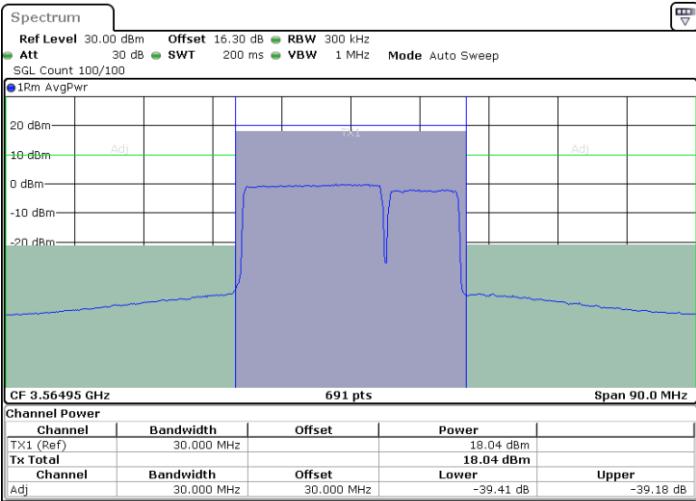

Middle Channel / 1RB0 and 1RB24

Middle Channel / 1RB99 and 1RB0

Middle Channel / FullIRB

N/A

LTE Band 48C / 20MHz+5MHz

QPSK

Highest Channel / 1RB0 and 1RB24

Highest Channel / 1RB99 and 1RB0

Highest Channel / FullIRB

N/A

LTE Band 48C / 20MHz+10MHz

QPSK

Lowest Channel / 1RB0 and 1RB49

Lowest Channel / 1RB99 and 1RB0

Date: 24.MAR.2021 17:26:38

Date: 24.MAR.2021 17:27:18

Lowest Channel / FullIRB

N/A

Date: 24.MAR.2021 17:23:14

LTE Band 48C / 20MHz+10MHz

QPSK

Middle Channel / 1RB0 and 1RB49

Middle Channel / 1RB99 and 1RB0

Middle Channel / FullIRB

N/A

LTE Band 48C / 20MHz+10MHz

QPSK

Highest Channel / 1RB0 and 1RB49

Highest Channel / 1RB99 and 1RB0

Date: 25.MAR.2021 10:28:51

Date: 25.MAR.2021 10:32:14

Highest Channel / FullIRB