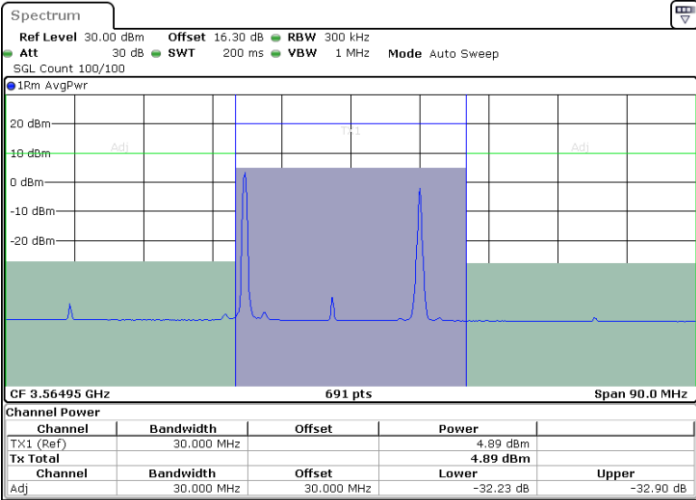

Date: 25.MAR.2021 14:49:35

Middle Channel / FullIRB

N/A

Date: 25.MAR.2021 14:45:28

LTE Band 48C / 20MHz+20MHz

QPSK

Highest Channel / 1RB0 and 1RB99

Highest Channel / 1RB99 and 1RB0

Date: 25.MAR.2021 15:10:10

Date: 25.MAR.2021 15:13:34

Highest Channel / FullIRB

N/A

Date: 25.MAR.2021 15:09:29

LTE Band 48C / 5MHz+20MHz

16QAM

Lowest Channel / 1RB0 and 1RB9

Lowest Channel / 1RB24 and 1RB0

Date: 24.MAR.2021 11:43:43

Date: 24.MAR.2021 11:45:45

Lowest Channel / FullIRB

N/A

Date: 24.MAR.2021 11:41:41

LTE Band 48C / 5MHz+20MHz

16QAM