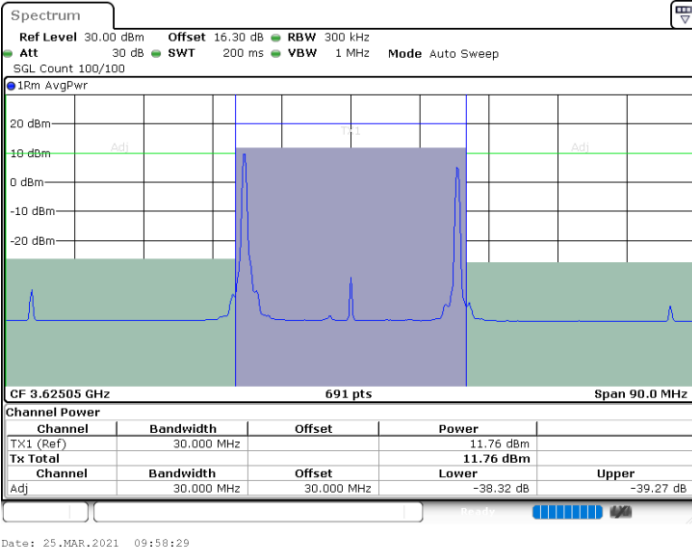

Highest Channel / FullIRB

N/A

LTE Band 48C / 20MHz+10MHz

QPSK

Lowest Channel / 1RB0 and 1RB49

Lowest Channel / 1RB99 and 1RB0

Date: 24.MAR.2021 17:26:38

Date: 24.MAR.2021 17:27:18

Lowest Channel / FullIRB

N/A

Date: 24.MAR.2021 17:23:14

LTE Band 48C / 20MHz+10MHz

QPSK

Middle Channel / 1RB0 and 1RB49

Middle Channel / 1RB99 and 1RB0

Middle Channel / FullIRB

N/A

LTE Band 48C / 20MHz+10MHz

QPSK

Highest Channel / 1RB0 and 1RB49

Highest Channel / 1RB99 and 1RB0

Date: 25.MAR.2021 10:28:51

Date: 25.MAR.2021 10:32:14

Highest Channel / FullIRB