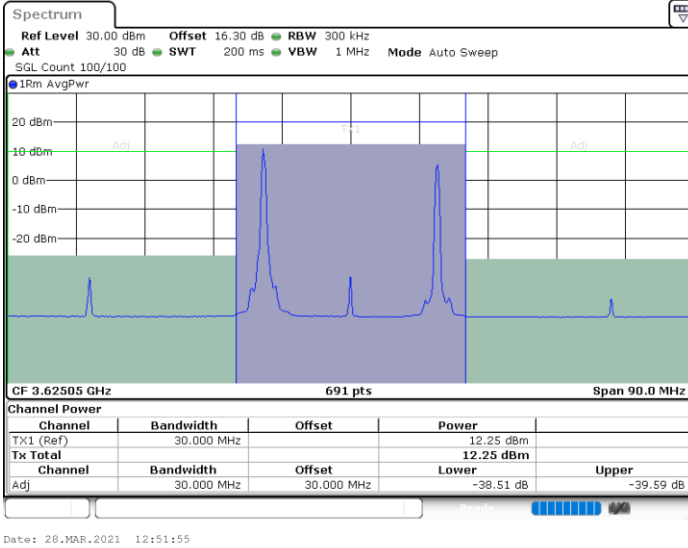

Highest Channel / FullIRB

N/A

Date: 25.MAR.2021 11:27:11

LTE Band 48C / 20MHz+5MHz

16QAM

Lowest Channel / 1RB0 and 1RB24

Lowest Channel / 1RB99 and 1RB0

Lowest Channel / FullIRB

N/A

LTE Band 48C / 20MHz+5MHz

16QAM

Middle Channel / 1RB0 and 1RB24

Middle Channel / 1RB99 and 1RB0

Middle Channel / FullIRB

N/A

LTE Band 48C / 20MHz+5MHz