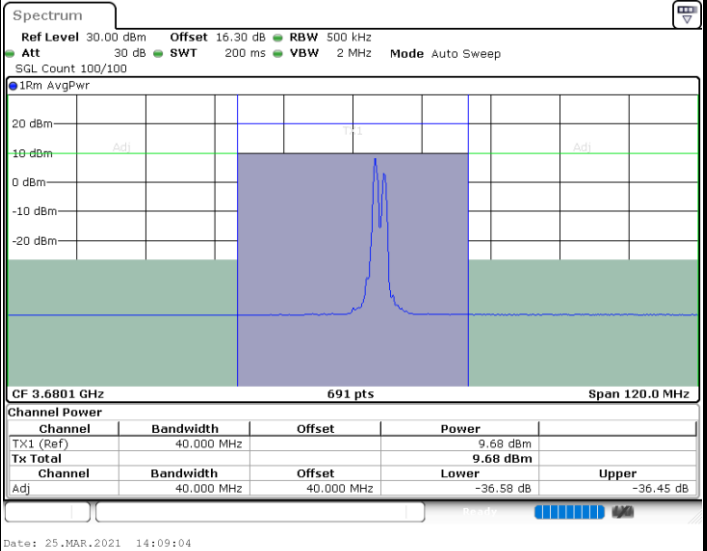

Date: 25.MAR.2021 11:45:11

LTE Band 48C / 20MHz+15MHz

16QAM

Middle Channel / 1RB0 and 1RB74

Middle Channel / 1RB99 and 1RB0

Date: 25.MAR.2021 13:44:00

Date: 25.MAR.2021 13:46:03

Middle Channel / FullIRB

N/A

Date: 25.MAR.2021 13:41:57

LTE Band 48C / 20MHz+15MHz

16QAM

Highest Channel / 1RB0 and 1RB74

Highest Channel / 1RB99 and 1RB0

Highest Channel / FullIRB

N/A

LTE Band 48C / 20MHz+20MHz

16QAM

Lowest Channel / 1RB0 and 1RB9

Lowest Channel / 1RB99 and 1RB0

Date: 25.MAR.2021 14:27:18

Date: 25.MAR.2021 14:29:22

Lowest Channel / FullIRB

N/A