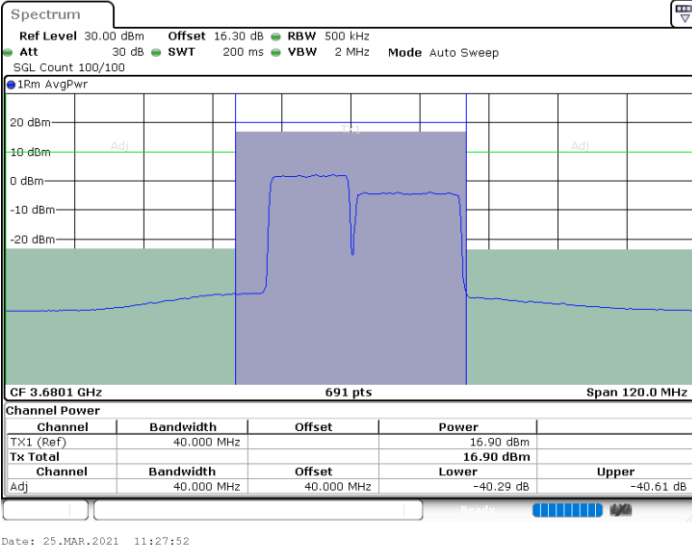

N/A

Date: 25.MAR.2021 11:02:15

LTE Band 48C / 15MHz+20MHz

QPSK

Highest Channel / 1RB0 and 1RB99

Highest Channel / 1RB74 and 1RB0

Highest Channel / FullIRB

N/A

LTE Band 48C / 20MHz+5MHz

QPSK

Lowest Channel / 1RB0 and 1RB24

Lowest Channel / 1RB99 and 1RB0

Lowest Channel / FullIRB

N/A

LTE Band 48C / 20MHz+5MHz

QPSK