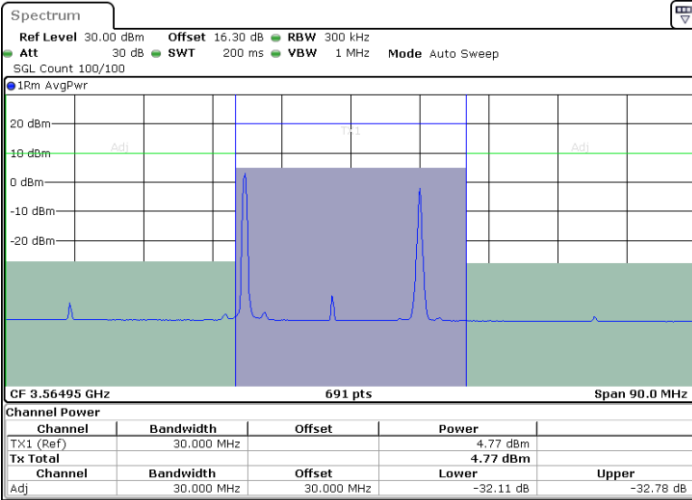

N/A

Date: 25.MAR.2021 14:46:10

LTE Band 48C / 20MHz+20MHz

16QAM

Highest Channel / 1RB0 and 1RB99

Highest Channel / 1RB99 and 1RB0

Date: 25.MAR.2021 15:10:51

Date: 25.MAR.2021 15:12:54

Highest Channel / FullIRB

N/A

Date: 25.MAR.2021 15:08:49

LTE Band 48C / 5MHz+20MHz

64QAM

Lowest Channel / 1RB0 and 1RB9

Lowest Channel / 1RB24 and 1RB0

Date: 24.MAR.2021 11:43:02

Date: 24.MAR.2021 11:46:26

Lowest Channel / FullIRB

N/A

Date: 24.MAR.2021 11:42:22

LTE Band 48C / 5MHz+20MHz

64QAM

Middle Channel / 1RB0 and 1RB9

Middle Channel / 1RB24 and 1RB0