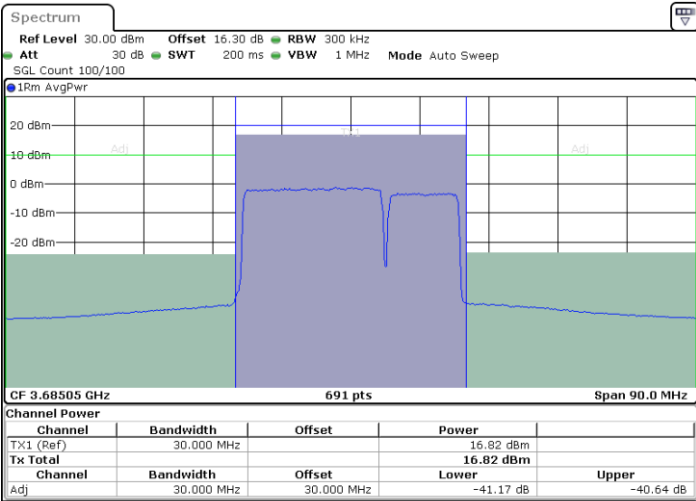

Lowest Channel / FullIRB

N/A

Date: 24.MAR.2021 17:23:14

LTE Band 48C / 20MHz+10MHz

QPSK

Middle Channel / 1RB0 and 1RB49

Middle Channel / 1RB99 and 1RB0

Middle Channel / FullIRB

N/A

LTE Band 48C / 20MHz+10MHz

QPSK

Highest Channel / 1RB0 and 1RB49

Highest Channel / 1RB99 and 1RB0

Date: 25.MAR.2021 10:28:51

Date: 25.MAR.2021 10:32:14

Highest Channel / FullIRB

N/A

Date: 25.MAR.2021 10:28:10

LTE Band 48C / 20MHz+15MHz

QPSK

Lowest Channel / 1RB0 and 1RB74

Lowest Channel / 1RB99 and 1RB0

Date: 25.MAR.2021 11:47:55

Date: 25.MAR.2021 11:48:36