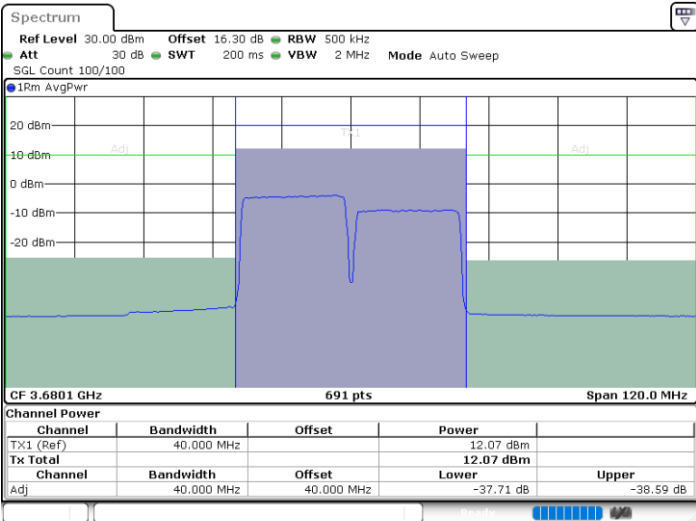

Lowest Channel / FullIRB

N/A

Date: 25.MAR.2021 14:24:34

LTE Band 48C / 20MHz+20MHz

QPSK

MiddleChannel / 1RB0 and 1RB99

Middle Channel / 1RB99 and 1RB0

Date: 25.MAR.2021 14:48:54

Date: 25.MAR.2021 14:49:35

Middle Channel / FullIRB

N/A

Date: 25.MAR.2021 14:45:28

LTE Band 48C / 20MHz+20MHz

QPSK

Highest Channel / 1RB0 and 1RB99

Highest Channel / 1RB99 and 1RB0

Date: 25.MAR.2021 15:10:10

Date: 25.MAR.2021 15:13:34

Highest Channel / FullIRB

N/A

Date: 25.MAR.2021 15:09:29

LTE Band 48C / 5MHz+20MHz

16QAM

Lowest Channel / 1RB0 and 1RB9