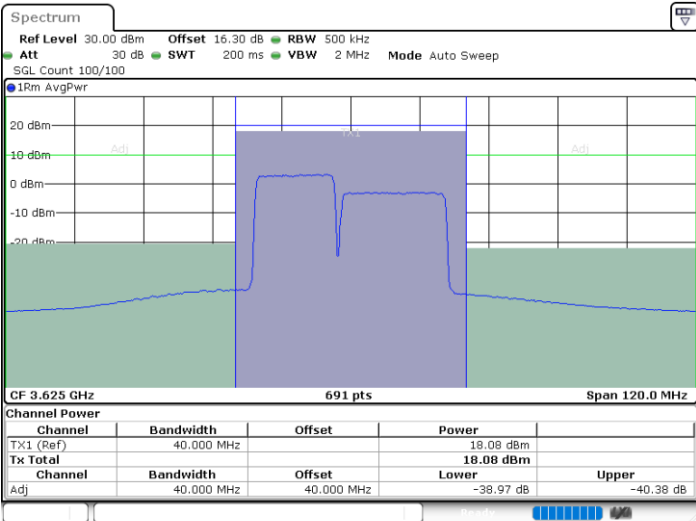

Date: 25.MAR.2021 10:44:43

LTE Band 48C / 15MHz+20MHz

QPSK

Middle Channel / 1RB0 and 1RB9

Middle Channel / 1RB74 and 1RB0

Date: 25.MAR.2021 11:05:41

Date: 25.MAR.2021 11:06:22

Middle Channel / FullIRB

N/A

Date: 25.MAR.2021 11:02:15

LTE Band 48C / 15MHz+20MHz

QPSK

Highest Channel / 1RB0 and 1RB99

Highest Channel / 1RB74 and 1RB0

Highest Channel / FullIRB

N/A