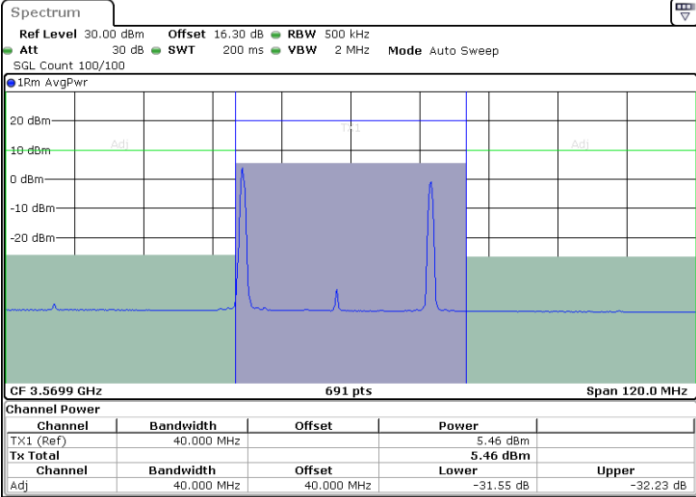

N/A

LTE Band 48C / 20MHz+10MHz

QPSK

Highest Channel / 1RB0 and 1RB49

Highest Channel / 1RB99 and 1RB0

Date: 25.MAR.2021 10:28:51

Date: 25.MAR.2021 10:32:14

Highest Channel / FullIRB

N/A

Date: 25.MAR.2021 10:28:10

LTE Band 48C / 20MHz+15MHz

QPSK

Lowest Channel / 1RB0 and 1RB74

Lowest Channel / 1RB99 and 1RB0

Date: 25.MAR.2021 11:47:55

Date: 25.MAR.2021 11:48:36

Lowest Channel / FullIRB

N/A

Date: 25.MAR.2021 11:44:30

LTE Band 48C / 20MHz+15MHz

QPSK

Middle Channel / 1RB0 and 1RB74

Middle Channel / 1RB99 and 1RB0

Date: 25.MAR.2021 13:44:41