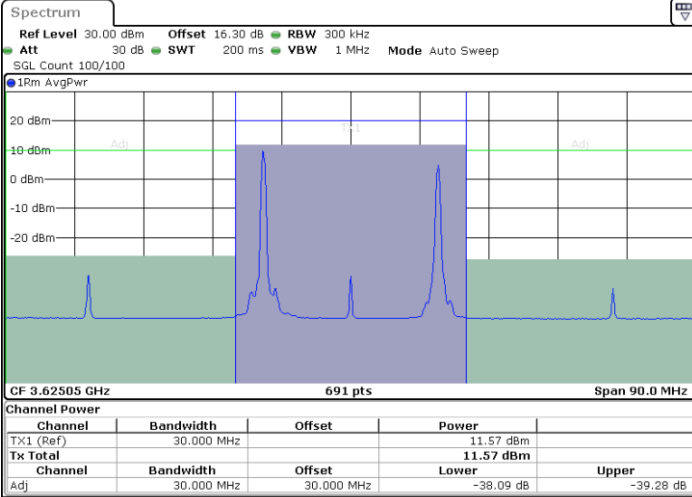

Date: 25.MAR.2021 15:10:10

Date: 25.MAR.2021 15:13:34

Highest Channel / FullIRB

N/A

Date: 25.MAR.2021 15:09:29

LTE Band 48C / 5MHz+20MHz

16QAM

Lowest Channel / 1RB0 and 1RB9

Lowest Channel / 1RB24 and 1RB0

Date: 24.MAR.2021 11:43:43

Date: 24.MAR.2021 11:45:45

Lowest Channel / FullIRB

N/A

Date: 24.MAR.2021 11:41:41

LTE Band 48C / 5MHz+20MHz

16QAM

Middle Channel / 1RB0 and 1RB99

Middle Channel / 1RB24 and 1RB0

Date: 24.MAR.2021 13:53:04

Date: 24.MAR.2021 13:55:06

Middle Channel / FullIRB

N/A

Date: 24.MAR.2021 13:51:02

LTE Band 48C / 5MHz+20MHz