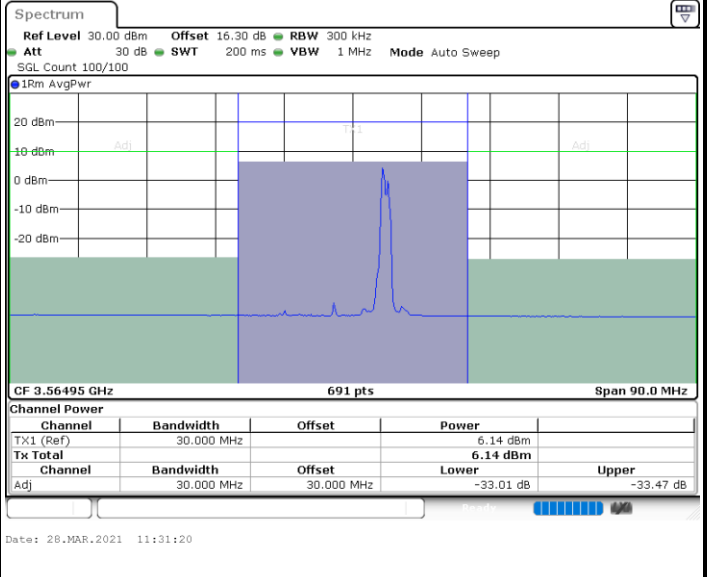

N/A

Date: 25.MAR.2021 11:02:15

LTE Band 48C / 15MHz+20MHz

QPSK

Highest Channel / 1RB0 and 1RB99

Highest Channel / 1RB74 and 1RB0

Highest Channel / FullIRB

N/A

LTE Band 48C / 20MHz+5MHz

QPSK

Lowest Channel / 1RB0 and 1RB24

Lowest Channel / 1RB99 and 1RB0

Lowest Channel / FullIRB

N/A

LTE Band 48C / 20MHz+5MHz

QPSK

Middle Channel / 1RB0 and 1RB24

Middle Channel / 1RB99 and 1RB0

Middle Channel / FullIRB

N/A

LTE Band 48C / 20MHz+5MHz

QPSK

Highest Channel / 1RB0 and 1RB24

Highest Channel / 1RB99 and 1RB0