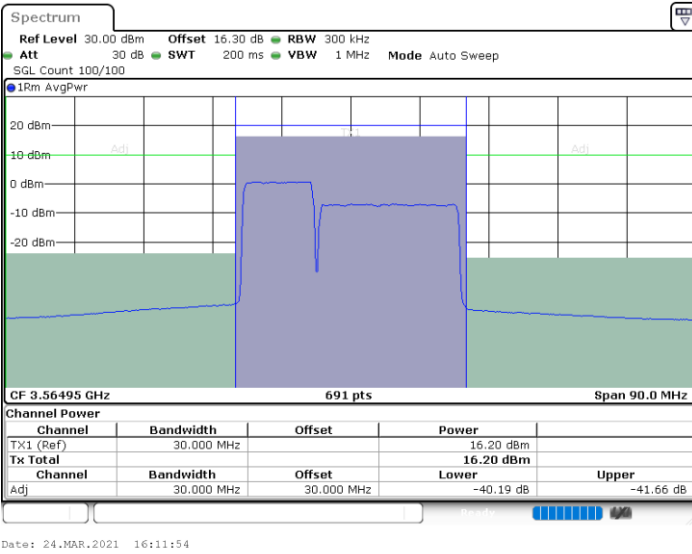

Date: 24.MAR.2021 13:52:23

Date: 24.MAR.2021 13:55:47

Middle Channel / FullIRB

N/A

Date: 24.MAR.2021 13:51:43

LTE Band 48C / 5MHz+20MHz

64QAM

Highest Channel / 1RB0 and 1RB99

Highest Channel / 1RB24 and 1RB0

Highest Channel / FullIRB

N/A

LTE Band 48C / 10MHz+20MHz

64QAM

Lowest Channel / 1RB0 and 1RB9

Lowest Channel / 1RB49 and 1RB0

Lowest Channel / FullIRB

N/A

LTE Band 48C / 10MHz+20MHz

64QAM

Middle Channel / 1RB0 and 1RB9

Middle Channel / 1RB49 and 1RB0

Date: 24.MAR.2021 16:30:06

Date: 24.MAR.2021 16:33:29

Middle Channel / FullIRB