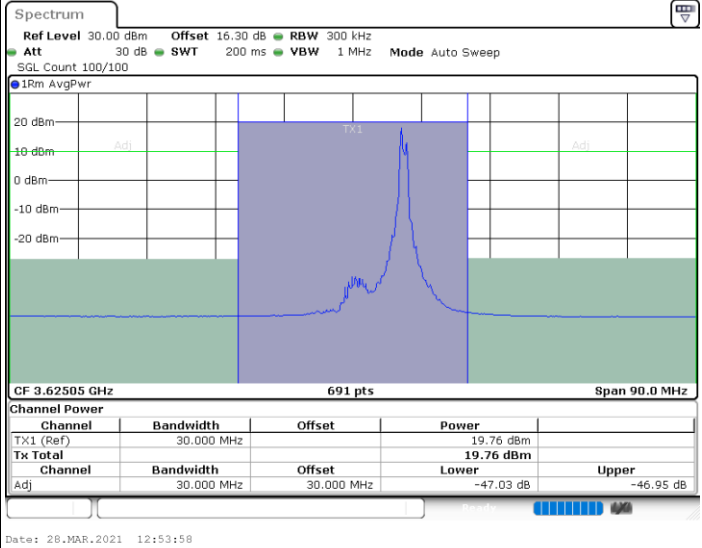

Highest Channel / FullIRB

N/A

Date: 25.MAR.2021 11:27:11

LTE Band 48C / 20MHz+5MHz

16QAM

Lowest Channel / 1RB0 and 1RB24

Lowest Channel / 1RB99 and 1RB0

Lowest Channel / FullIRB

N/A

LTE Band 48C / 20MHz+5MHz

16QAM

Middle Channel / 1RB0 and 1RB24

Middle Channel / 1RB99 and 1RB0

Middle Channel / FullIRB

N/A

LTE Band 48C / 20MHz+5MHz