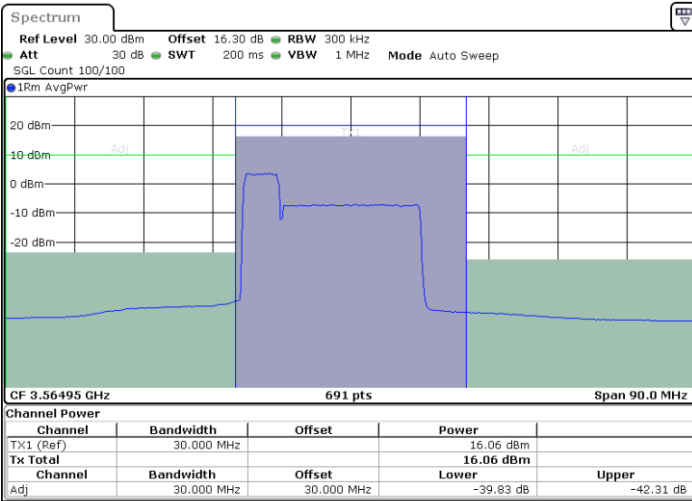

N/A

Date: 25.MAR.2021 14:46:10

LTE Band 48C / 20MHz+20MHz

16QAM

Highest Channel / 1RB0 and 1RB99

Highest Channel / 1RB99 and 1RB0

Date: 25.MAR.2021 15:10:51

Date: 25.MAR.2021 15:12:54

Highest Channel / FullIRB

N/A

Date: 25.MAR.2021 15:08:49

LTE Band 48C / 5MHz+20MHz

64QAM

Lowest Channel / 1RB0 and 1RB9

Lowest Channel / 1RB24 and 1RB0

Date: 24.MAR.2021 11:43:02

Date: 24.MAR.2021 11:46:26

Lowest Channel / FullIRB

N/A

Date: 24.MAR.2021 11:42:22

LTE Band 48C / 5MHz+20MHz

64QAM

Middle Channel / 1RB0 and 1RB9

Middle Channel / 1RB24 and 1RB0

Date: 24.MAR.2021 13:52:23

Date: 24.MAR.2021 13:55:47

Middle Channel / FullIRB

N/A

Date: 24.MAR.2021 13:51:43

LTE Band 48C / 5MHz+20MHz

64QAM

Highest Channel / 1RB0 and 1RB99