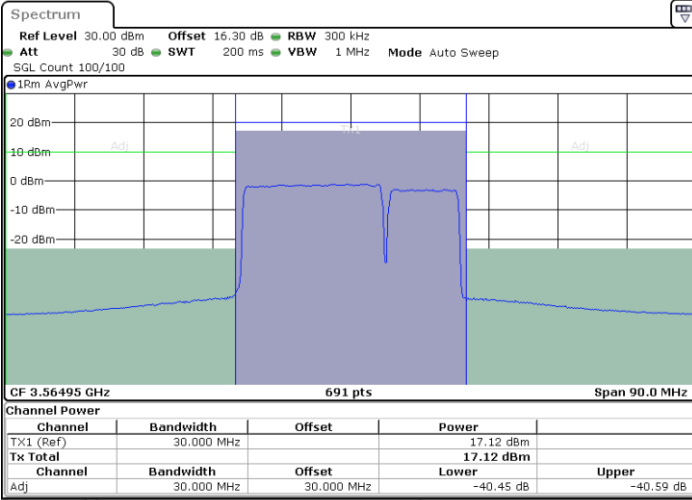

LTE Band 48C / 20MHz+10MHz

16QAM

Lowest Channel / 1RB0 and 1RB49

Lowest Channel / 1RB99 and 1RB0

Date: 24.MAR.2021 17:25:57

Date: 24.MAR.2021 17:27:59

Lowest Channel / FullIRB

N/A

Date: 24.MAR.2021 17:23:55

LTE Band 48C / 20MHz+10MHz

16QAM

Middle Channel / 1RB0 and 1RB49

Middle Channel / 1RB99 and 1RB0

Middle Channel / FullIRB

N/A

LTE Band 48C / 20MHz+10MHz