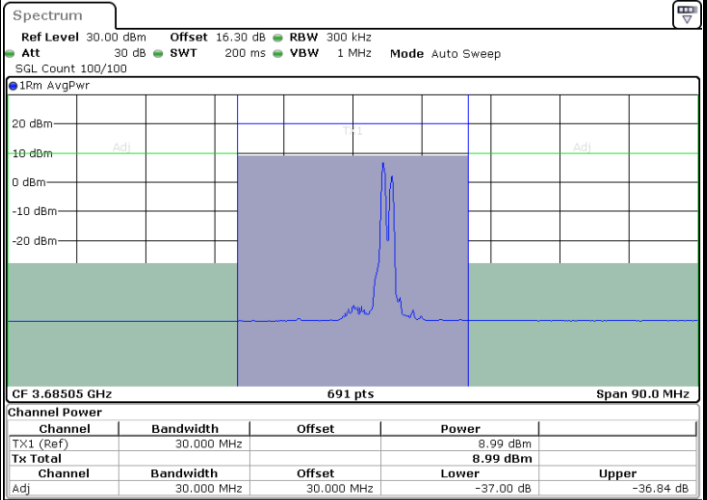

Lowest Channel / FullIRB

N/A

Date: 24.MAR.2021 17:23:14

LTE Band 48C / 20MHz+10MHz

QPSK

Middle Channel / 1RB0 and 1RB49

Middle Channel / 1RB99 and 1RB0

Middle Channel / FullIRB

N/A

LTE Band 48C / 20MHz+10MHz

QPSK

Highest Channel / 1RB0 and 1RB49

Highest Channel / 1RB99 and 1RB0

Date: 25.MAR.2021 10:28:51

Date: 25.MAR.2021 10:32:14

Highest Channel / FullIRB

N/A

Date: 25.MAR.2021 10:28:10

LTE Band 48C / 20MHz+15MHz

QPSK

Lowest Channel / 1RB0 and 1RB74

Lowest Channel / 1RB99 and 1RB0

Date: 25.MAR.2021 11:47:55

Date: 25.MAR.2021 11:48:36