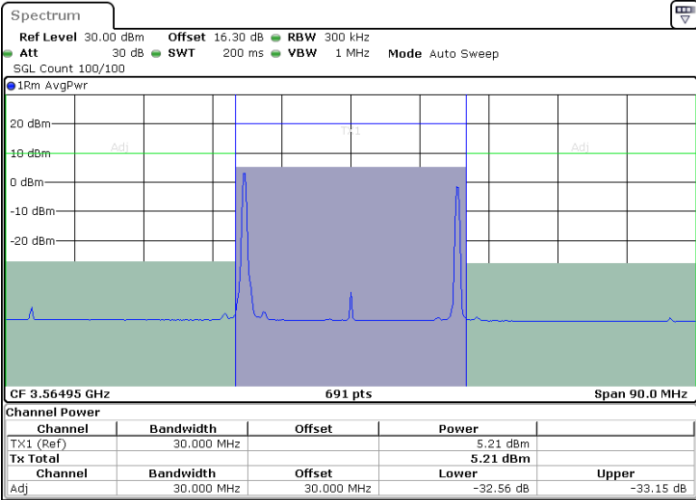

Middle Channel / 1RB0 and 1RB24

Middle Channel / 1RB99 and 1RB0

Middle Channel / FullIRB

N/A

LTE Band 48C / 20MHz+5MHz

QPSK

Highest Channel / 1RB0 and 1RB24

Highest Channel / 1RB99 and 1RB0

Highest Channel / FullIRB

N/A

LTE Band 48C / 20MHz+10MHz

QPSK

Lowest Channel / 1RB0 and 1RB49

Lowest Channel / 1RB99 and 1RB0

Date: 24.MAR.2021 17:26:38

Date: 24.MAR.2021 17:27:18

Lowest Channel / FullIRB

N/A

Date: 24.MAR.2021 17:23:14

LTE Band 48C / 20MHz+10MHz

QPSK

Middle Channel / 1RB0 and 1RB49

Middle Channel / 1RB99 and 1RB0

Middle Channel / FullIRB