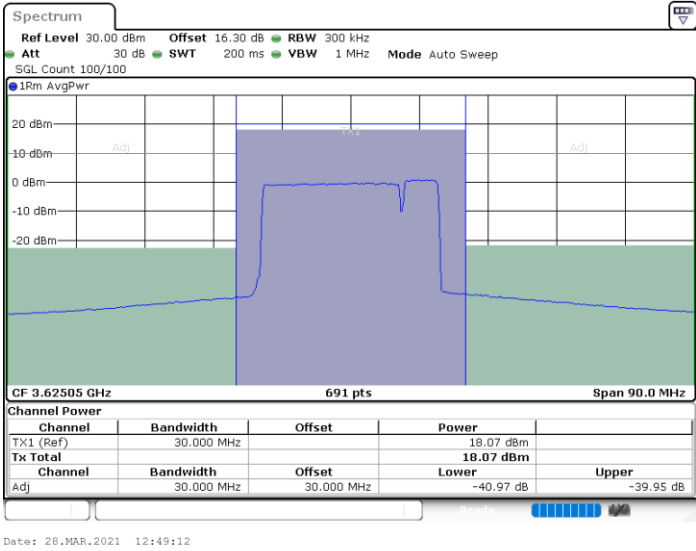

N/A

Date: 25.MAR.2021 11:02:15

LTE Band 48C / 15MHz+20MHz

QPSK

Highest Channel / 1RB0 and 1RB99

Highest Channel / 1RB74 and 1RB0

Highest Channel / FullIRB

N/A

LTE Band 48C / 20MHz+5MHz

QPSK

Lowest Channel / 1RB0 and 1RB24

Lowest Channel / 1RB99 and 1RB0

Lowest Channel / FullIRB

N/A

LTE Band 48C / 20MHz+5MHz

QPSK

Middle Channel / 1RB0 and 1RB24

Middle Channel / 1RB99 and 1RB0

Middle Channel / FullIRB

N/A

LTE Band 48C / 20MHz+5MHz

QPSK

Highest Channel / 1RB0 and 1RB24

Highest Channel / 1RB99 and 1RB0