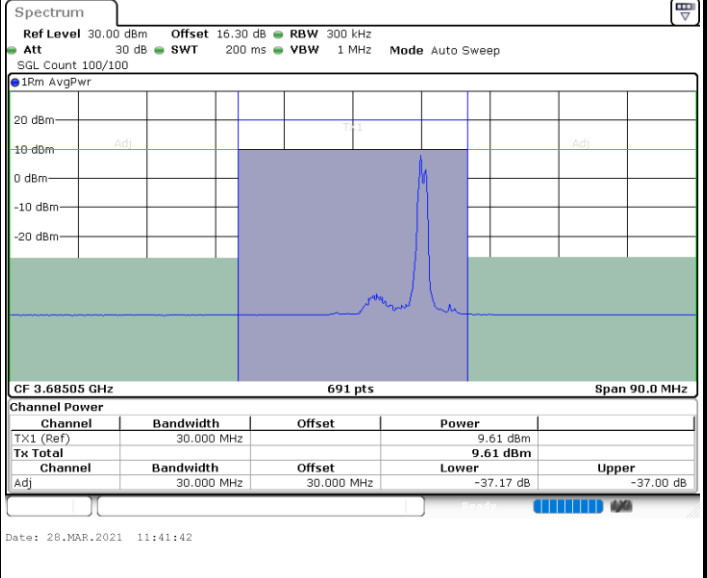

LTE Band 48C / 20MHz+5MHz

QPSK

Lowest Channel / 1RB0 and 1RB24

Lowest Channel / 1RB99 and 1RB0

Lowest Channel / FullIRB

N/A

LTE Band 48C / 20MHz+5MHz

QPSK

Middle Channel / 1RB0 and 1RB24

Middle Channel / 1RB99 and 1RB0

Middle Channel / FullIRB

N/A

LTE Band 48C / 20MHz+5MHz

QPSK

Highest Channel / 1RB0 and 1RB24

Highest Channel / 1RB99 and 1RB0

Highest Channel / FullIRB

N/A

LTE Band 48C / 20MHz+10MHz

QPSK

Lowest Channel / 1RB0 and 1RB49

Lowest Channel / 1RB99 and 1RB0

Date: 24.MAR.2021 17:26:38

Date: 24.MAR.2021 17:27:18