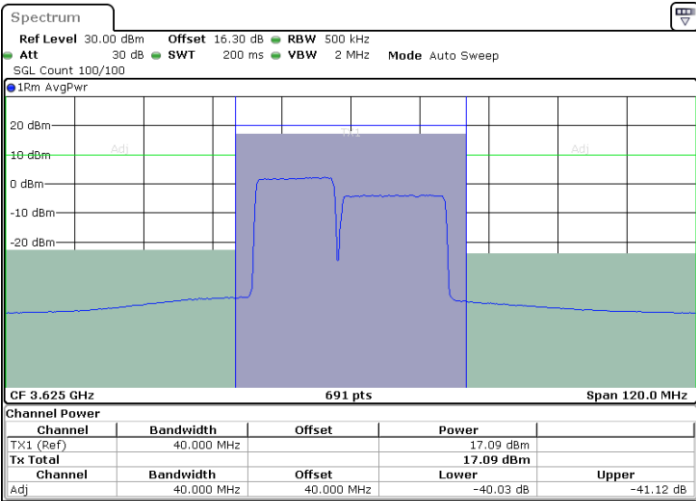

Highest Channel / FullIRB

N/A

Date: 24.MAR.2021 16:58:47

LTE Band 48C / 15MHz+20MHz

16QAM

Lowest Channel / 1RB0 and 1RB99

Lowest Channel / 1RB74 and 1RB0

Lowest Channel / FullIRB

N/A

LTE Band 48C / 15MHz+20MHz

16QAM

Middle Channel / 1RB0 and 1RB9

Middle Channel / 1RB74 and 1RB0

Date: 25.MAR.2021 11:05:00

Date: 25.MAR.2021 11:07:03

Middle Channel / FullIRB

N/A

Date: 25.MAR.2021 11:02:56

LTE Band 48C / 15MHz+20MHz

16QAM

Highest Channel / 1RB0 and 1RB99

Highest Channel / 1RB74 and 1RB0

Date: 25.MAR.2021 11:29:14

Date: 25.MAR.2021 11:31:16

Highest Channel / FullIRB

N/A

Date: 25.MAR.2021 11:27:11

LTE Band 48C / 20MHz+5MHz

16QAM

Lowest Channel / 1RB0 and 1RB24

Lowest Channel / 1RB99 and 1RB0

Lowest Channel / FullIRB