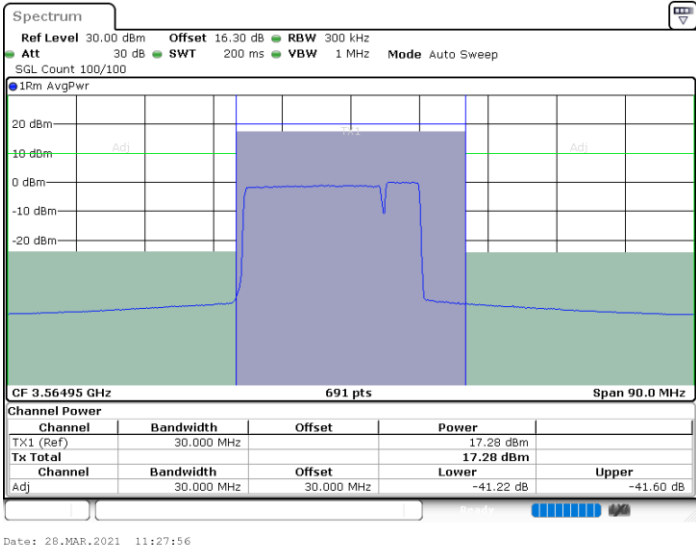

N/A

Date: 25.MAR.2021 11:02:56

LTE Band 48C / 15MHz+20MHz

16QAM

Highest Channel / 1RB0 and 1RB99

Highest Channel / 1RB74 and 1RB0

Date: 25.MAR.2021 11:29:14

Date: 25.MAR.2021 11:31:16

Highest Channel / FullIRB

N/A

Date: 25.MAR.2021 11:27:11

LTE Band 48C / 20MHz+5MHz

16QAM

Lowest Channel / 1RB0 and 1RB24

Lowest Channel / 1RB99 and 1RB0

Lowest Channel / FullIRB

N/A

LTE Band 48C / 20MHz+5MHz

16QAM

Middle Channel / 1RB0 and 1RB24

Middle Channel / 1RB99 and 1RB0

Middle Channel / FullIRB

N/A

LTE Band 48C / 20MHz+5MHz