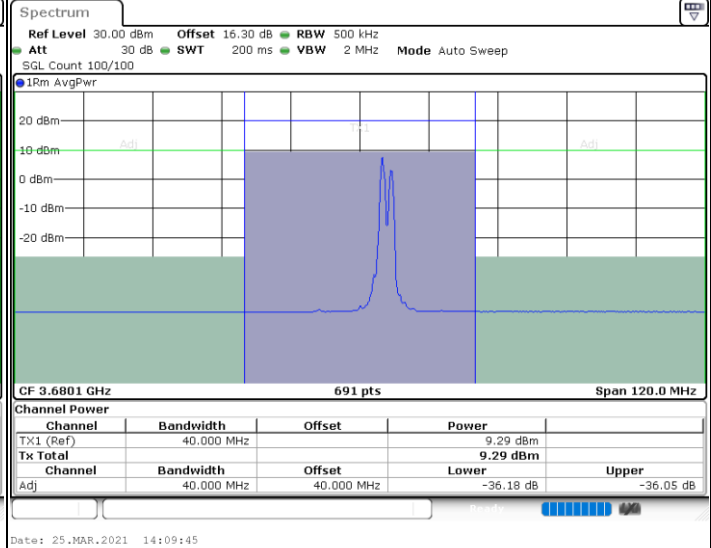

Lowest Channel / FullIRB

N/A

Date: 25.MAR.2021 11:44:30

LTE Band 48C / 20MHz+15MHz

QPSK

Middle Channel / 1RB0 and 1RB74

Middle Channel / 1RB99 and 1RB0

Date: 25.MAR.2021 13:44:41

Date: 25.MAR.2021 13:45:22

Middle Channel / FullIRB

N/A

Date: 25.MAR.2021 13:41:16

LTE Band 48C / 20MHz+15MHz

QPSK

Highest Channel / 1RB0 and 1RB74

Highest Channel / 1RB99 and 1RB0

Highest Channel / FullIRB

N/A

LTE Band 48C / 20MHz+20MHz

QPSK

Lowest Channel / 1RB0 and 1RB99

Lowest Channel / 1RB99 and 1RB0

Date: 25.MAR.2021 14:28:00

Date: 25.MAR.2021 14:28:40