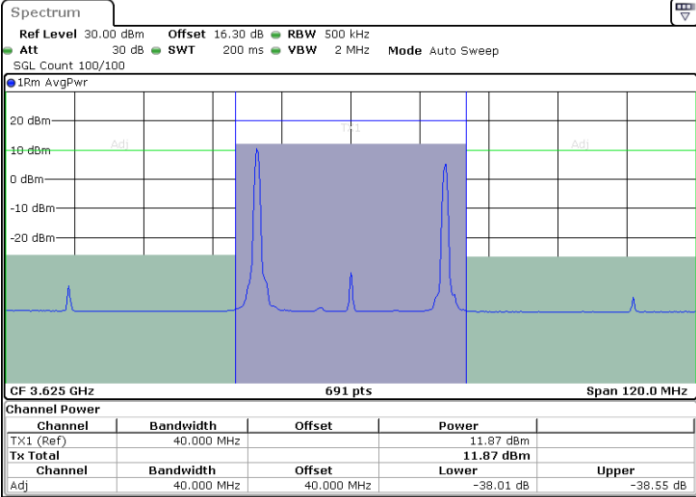

Lowest Channel / FullIRB

N/A

Date: 25.MAR.2021 11:44:30

LTE Band 48C / 20MHz+15MHz

QPSK

Middle Channel / 1RB0 and 1RB74

Middle Channel / 1RB99 and 1RB0

Date: 25.MAR.2021 13:44:41

Date: 25.MAR.2021 13:45:22

Middle Channel / FullIRB

N/A

Date: 25.MAR.2021 13:41:16

LTE Band 48C / 20MHz+15MHz

QPSK

Highest Channel / 1RB0 and 1RB74

Highest Channel / 1RB99 and 1RB0