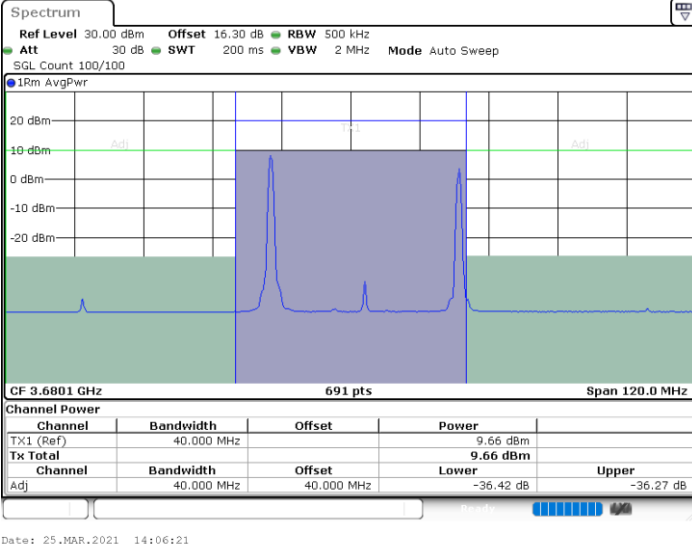

Date: 25.MAR.2021 13:45:22

Middle Channel / FullIRB

N/A

Date: 25.MAR.2021 13:41:16

LTE Band 48C / 20MHz+15MHz

QPSK

Highest Channel / 1RB0 and 1RB74

Highest Channel / 1RB99 and 1RB0

Highest Channel / FullIRB

N/A

LTE Band 48C / 20MHz+20MHz

QPSK

Lowest Channel / 1RB0 and 1RB99

Lowest Channel / 1RB99 and 1RB0

Date: 25.MAR.2021 14:28:00

Date: 25.MAR.2021 14:28:40