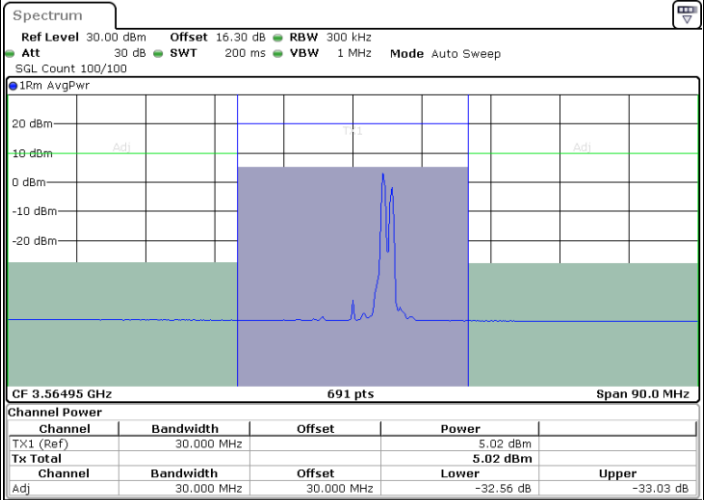

Middle Channel / 1RB0 and 1RB24

Middle Channel / 1RB99 and 1RB0

Middle Channel / FullIRB

N/A

LTE Band 48C / 20MHz+5MHz

QPSK

Highest Channel / 1RB0 and 1RB24

Highest Channel / 1RB99 and 1RB0

Highest Channel / FullIRB

N/A

LTE Band 48C / 20MHz+10MHz

QPSK

Lowest Channel / 1RB0 and 1RB49

Lowest Channel / 1RB99 and 1RB0

Date: 24.MAR.2021 17:26:38

Date: 24.MAR.2021 17:27:18

Lowest Channel / FullIRB

N/A

Date: 24.MAR.2021 17:23:14

LTE Band 48C / 20MHz+10MHz

QPSK

Middle Channel / 1RB0 and 1RB49

Middle Channel / 1RB99 and 1RB0

Middle Channel / FullIRB

N/A

LTE Band 48C / 20MHz+10MHz

QPSK

Highest Channel / 1RB0 and 1RB49

Highest Channel / 1RB99 and 1RB0

Date: 25.MAR.2021 10:28:51

Date: 25.MAR.2021 10:32:14

Highest Channel / FullIRB