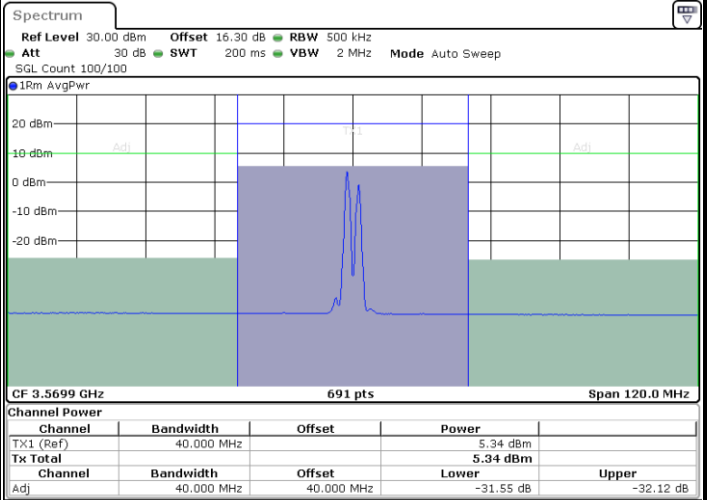

Date: 25.MAR.2021 13:45:22

Middle Channel / FullIRB

N/A

Date: 25.MAR.2021 13:41:16

LTE Band 48C / 20MHz+15MHz

QPSK

Highest Channel / 1RB0 and 1RB74

Highest Channel / 1RB99 and 1RB0

Highest Channel / FullIRB

N/A

LTE Band 48C / 20MHz+20MHz

QPSK

Lowest Channel / 1RB0 and 1RB99

Lowest Channel / 1RB99 and 1RB0

Date: 25.MAR.2021 14:28:00

Date: 25.MAR.2021 14:28:40

Lowest Channel / FullIRB

N/A

Date: 25.MAR.2021 14:24:34

LTE Band 48C / 20MHz+20MHz

QPSK

MiddleChannel / 1RB0 and 1RB99

Middle Channel / 1RB99 and 1RB0

Date: 25.MAR.2021 14:48:54

Date: 25.MAR.2021 14:49:35

Middle Channel / FullIRB

N/A

Date: 25.MAR.2021 14:45:28

LTE Band 48C / 20MHz+20MHz

QPSK

Highest Channel / 1RB0 and 1RB99

Highest Channel / 1RB99 and 1RB0