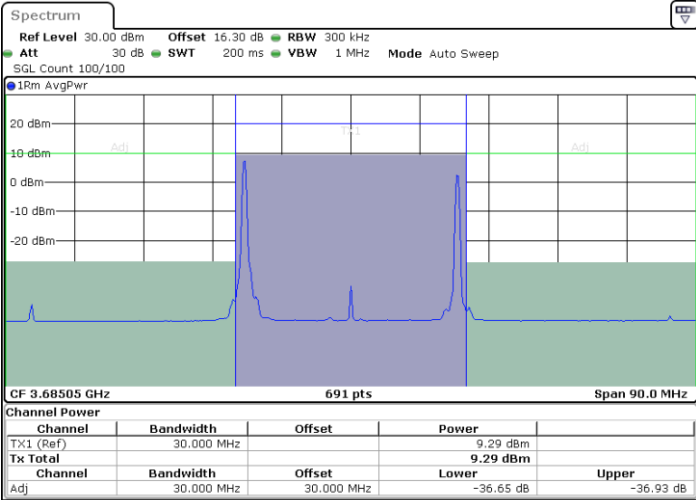

N/A

LTE Band 48C / 20MHz+10MHz

QPSK

Highest Channel / 1RB0 and 1RB49

Highest Channel / 1RB99 and 1RB0

Date: 25.MAR.2021 10:28:51

Date: 25.MAR.2021 10:32:14

Highest Channel / FullIRB

N/A

Date: 25.MAR.2021 10:28:10

LTE Band 48C / 20MHz+15MHz

QPSK

Lowest Channel / 1RB0 and 1RB74

Lowest Channel / 1RB99 and 1RB0

Date: 25.MAR.2021 11:47:55

Date: 25.MAR.2021 11:48:36