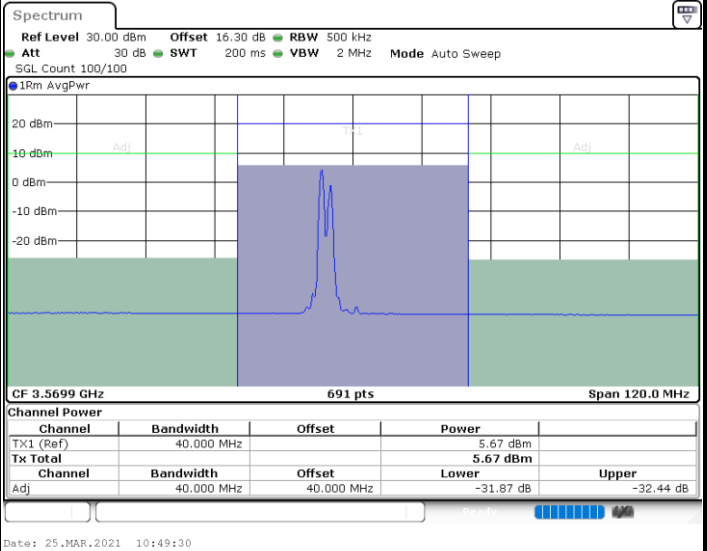

N/A

Date: 24.MAR.2021 16:28:44

LTE Band 48C / 10MHz+20MHz

16QAM

Highest Channel / 1RB0 and 1RB99

Highest Channel / 1RB49 and 1RB0

Date: 24.MAR.2021 17:00:49

Date: 24.MAR.2021 17:02:51

Highest Channel / FullIRB

N/A

Date: 24.MAR.2021 16:58:47

LTE Band 48C / 15MHz+20MHz

16QAM

Lowest Channel / 1RB0 and 1RB99

Lowest Channel / 1RB74 and 1RB0

Lowest Channel / FullIRB

N/A

LTE Band 48C / 15MHz+20MHz

16QAM

Middle Channel / 1RB0 and 1RB9

Middle Channel / 1RB74 and 1RB0

Date: 25.MAR.2021 11:05:00

Date: 25.MAR.2021 11:07:03

Middle Channel / FullIRB