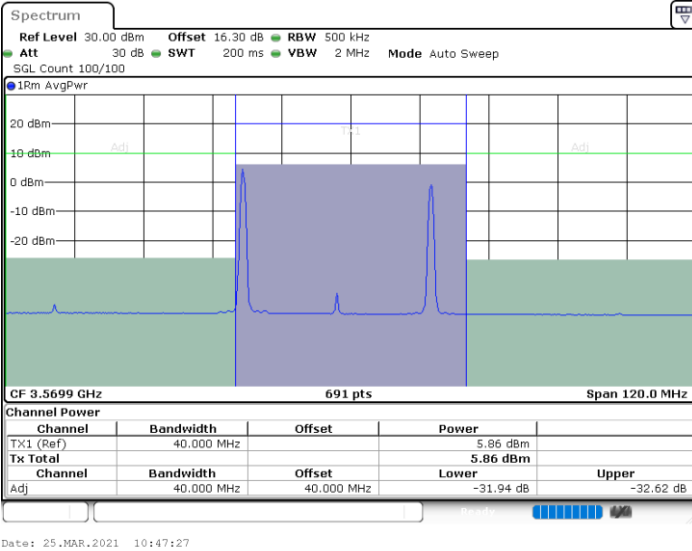

Highest Channel / FullIRB

N/A

Date: 24.MAR.2021 16:58:47

LTE Band 48C / 15MHz+20MHz

16QAM

Lowest Channel / 1RB0 and 1RB99

Lowest Channel / 1RB74 and 1RB0

Lowest Channel / FullIRB