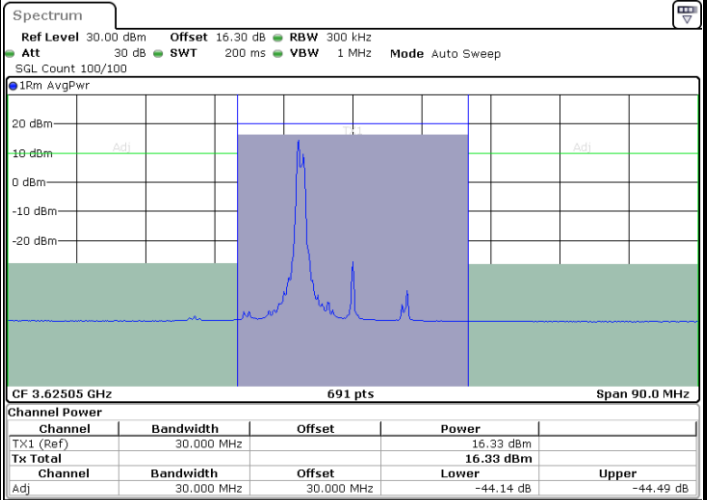

Highest Channel / FullIRB

N/A

Date: 25.MAR.2021 15:08:49

LTE Band 48C / 5MHz+20MHz

64QAM

Lowest Channel / 1RB0 and 1RB9

Lowest Channel / 1RB24 and 1RB0

Date: 24.MAR.2021 11:43:02

Date: 24.MAR.2021 11:46:26

Lowest Channel / FullIRB

N/A

Date: 24.MAR.2021 11:42:22

LTE Band 48C / 5MHz+20MHz

64QAM

Middle Channel / 1RB0 and 1RB9

Middle Channel / 1RB24 and 1RB0

Date: 24.MAR.2021 13:52:23

Date: 24.MAR.2021 13:55:47

Middle Channel / FullIRB

N/A

Date: 24.MAR.2021 13:51:43

LTE Band 48C / 5MHz+20MHz

64QAM

Highest Channel / 1RB0 and 1RB99