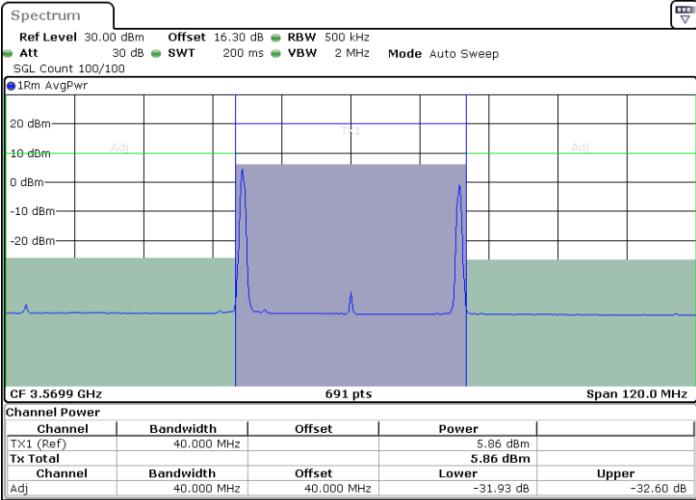

Date: 25.MAR.2021 11:45:11

LTE Band 48C / 20MHz+15MHz

16QAM

Middle Channel / 1RB0 and 1RB74

Middle Channel / 1RB99 and 1RB0

Date: 25.MAR.2021 13:44:00

Date: 25.MAR.2021 13:46:03

Middle Channel / FullIRB

N/A

Date: 25.MAR.2021 13:41:57

LTE Band 48C / 20MHz+15MHz

16QAM

Highest Channel / 1RB0 and 1RB74

Highest Channel / 1RB99 and 1RB0

Highest Channel / FullIRB

N/A

LTE Band 48C / 20MHz+20MHz

16QAM

Lowest Channel / 1RB0 and 1RB9

Lowest Channel / 1RB99 and 1RB0

Date: 25.MAR.2021 14:27:18

Date: 25.MAR.2021 14:29:22

Lowest Channel / FullIRB

N/A