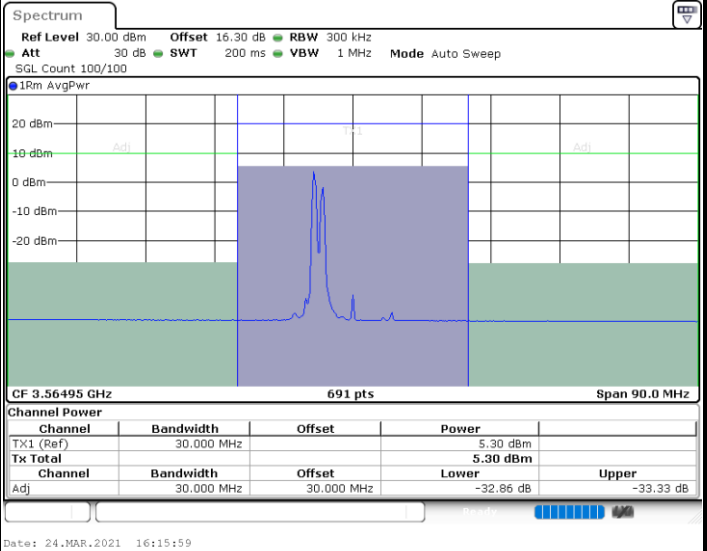

Date: 24.MAR.2021 13:52:23

Date: 24.MAR.2021 13:55:47

Middle Channel / FullIRB

N/A

Date: 24.MAR.2021 13:51:43

LTE Band 48C / 5MHz+20MHz

64QAM

Highest Channel / 1RB0 and 1RB99

Highest Channel / 1RB24 and 1RB0

Highest Channel / FullIRB

N/A

LTE Band 48C / 10MHz+20MHz

64QAM

Lowest Channel / 1RB0 and 1RB9

Lowest Channel / 1RB49 and 1RB0

Lowest Channel / FullIRB

N/A

LTE Band 48C / 10MHz+20MHz

64QAM

Middle Channel / 1RB0 and 1RB9

Middle Channel / 1RB49 and 1RB0

Date: 24.MAR.2021 16:30:06

Date: 24.MAR.2021 16:33:29

Middle Channel / FullIRB