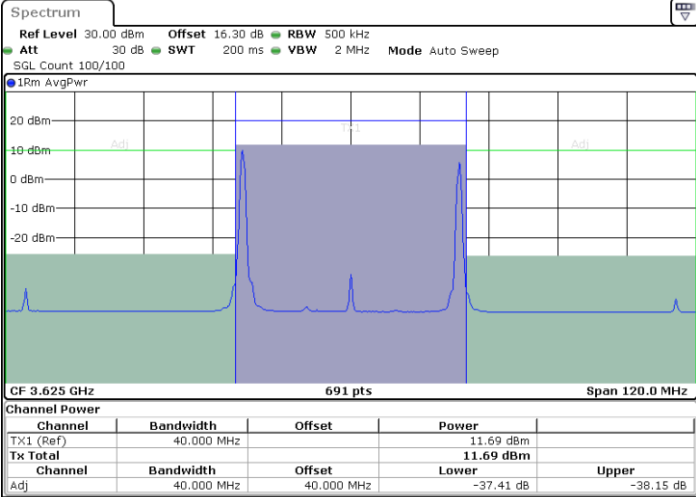

Highest Channel / FullIRB

N/A

LTE Band 48C / 20MHz+20MHz

QPSK

Lowest Channel / 1RB0 and 1RB99

Lowest Channel / 1RB99 and 1RB0

Date: 25.MAR.2021 14:28:00

Date: 25.MAR.2021 14:28:40

Lowest Channel / FullIRB

N/A

Date: 25.MAR.2021 14:24:34

LTE Band 48C / 20MHz+20MHz

QPSK

MiddleChannel / 1RB0 and 1RB99

Middle Channel / 1RB99 and 1RB0

Date: 25.MAR.2021 14:48:54

Date: 25.MAR.2021 14:49:35

Middle Channel / FullIRB

N/A

Date: 25.MAR.2021 14:45:28

LTE Band 48C / 20MHz+20MHz

QPSK

Highest Channel / 1RB0 and 1RB99

Highest Channel / 1RB99 and 1RB0