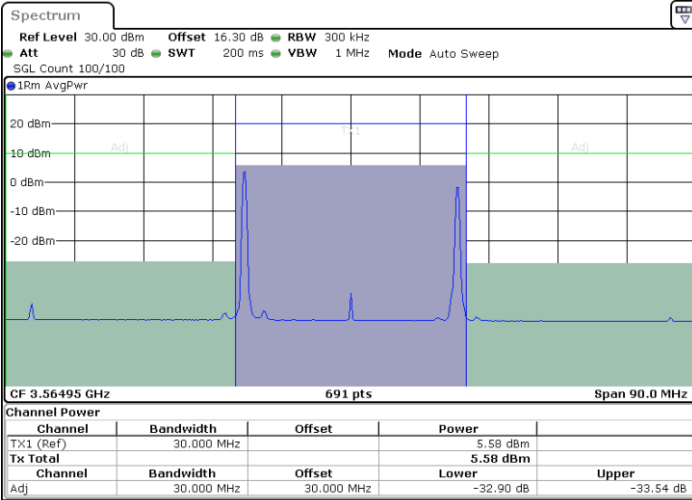

Middle Channel / 1RB0 and 1RB99

Middle Channel / 1RB24 and 1RB0

Date: 24.MAR.2021 13:53:04

Date: 24.MAR.2021 13:55:06

Middle Channel / FullIRB

N/A

Date: 24.MAR.2021 13:51:02

LTE Band 48C / 5MHz+20MHz

16QAM

Highest Channel / 1RB0 and 1RB99

Highest Channel / 1RB24 and 1RB0

Date: 24.MAR.2021 14:15:53

Date: 24.MAR.2021 14:17:55

Highest Channel / FullIRB

N/A

Date: 24.MAR.2021 14:13:51

LTE Band 48C / 10MHz+20MHz

16QAM

Lowest Channel / 1RB0 and 1RB9

Lowest Channel / 1RB49 and 1RB0

Date: 24.MAR.2021 16:13:16

Date: 24.MAR.2021 16:15:18

Lowest Channel / FullIRB

N/A