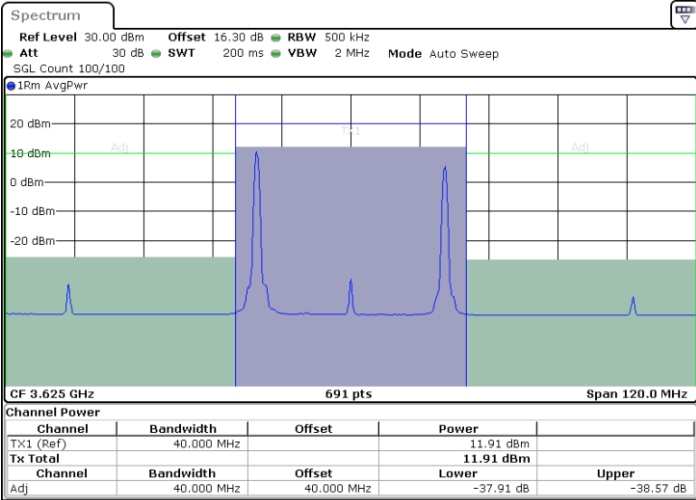

Highest Channel / FullIRB

N/A

Date: 24.MAR.2021 16:58:47

LTE Band 48C / 15MHz+20MHz

16QAM

Lowest Channel / 1RB0 and 1RB99

Lowest Channel / 1RB74 and 1RB0

Lowest Channel / FullIRB

N/A

LTE Band 48C / 15MHz+20MHz

16QAM

Middle Channel / 1RB0 and 1RB9

Middle Channel / 1RB74 and 1RB0

Date: 25.MAR.2021 11:05:00

Date: 25.MAR.2021 11:07:03

Middle Channel / FullIRB

N/A

Date: 25.MAR.2021 11:02:56

LTE Band 48C / 15MHz+20MHz

16QAM

Highest Channel / 1RB0 and 1RB99

Highest Channel / 1RB74 and 1RB0

Date: 25.MAR.2021 11:29:14

Date: 25.MAR.2021 11:31:16