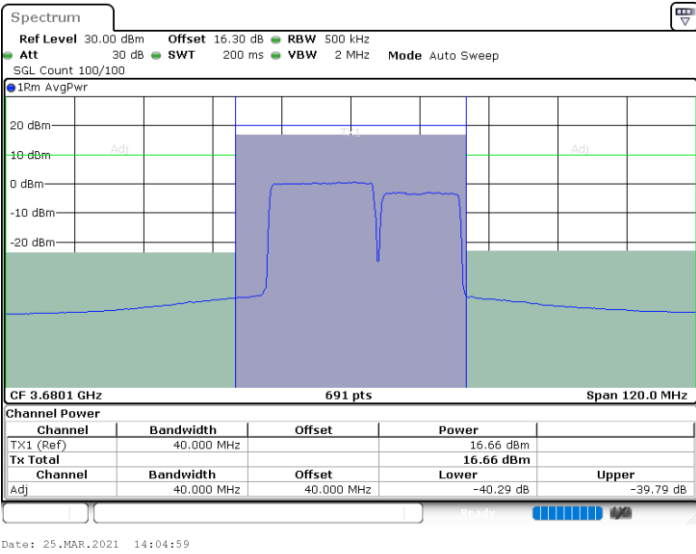

Date: 25.MAR.2021 11:45:11

LTE Band 48C / 20MHz+15MHz

16QAM

Middle Channel / 1RB0 and 1RB74

Middle Channel / 1RB99 and 1RB0

Date: 25.MAR.2021 13:44:00

Date: 25.MAR.2021 13:46:03

Middle Channel / FullIRB

N/A

Date: 25.MAR.2021 13:41:57

LTE Band 48C / 20MHz+15MHz

16QAM

Highest Channel / 1RB0 and 1RB74

Highest Channel / 1RB99 and 1RB0

Highest Channel / FullIRB

N/A

LTE Band 48C / 20MHz+20MHz

16QAM

Lowest Channel / 1RB0 and 1RB9

Lowest Channel / 1RB99 and 1RB0

Date: 25.MAR.2021 14:27:18

Date: 25.MAR.2021 14:29:22

Lowest Channel / FullIRB

N/A