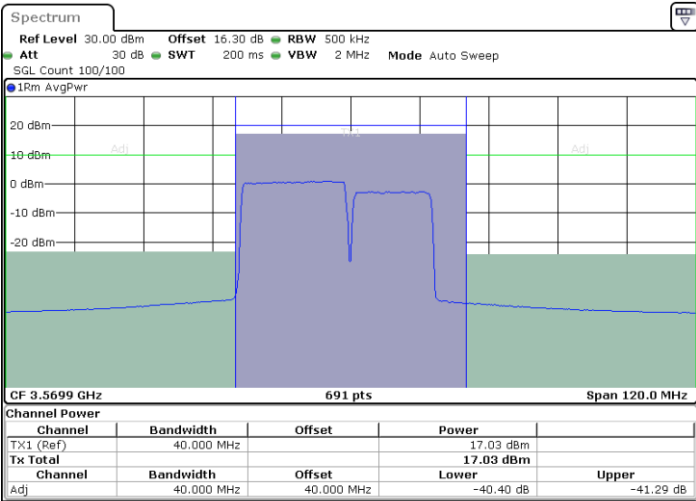

16QAM

Highest Channel / 1RB0 and 1RB49

Highest Channel / 1RB99 and 1RB0

Date: 25.MAR.2021 10:29:31

Date: 25.MAR.2021 10:31:33

Highest Channel / FullIRB

N/A

Date: 25.MAR.2021 10:27:29

LTE Band 48C / 20MHz+15MHz

16QAM

Lowest Channel / 1RB0 and 1RB74

Lowest Channel / 1RB99 and 1RB0

Date: 25.MAR.2021 11:47:14

Date: 25.MAR.2021 11:49:17

Lowest Channel / FullIRB

N/A

Date: 25.MAR.2021 11:45:11

LTE Band 48C / 20MHz+15MHz

16QAM

Middle Channel / 1RB0 and 1RB74

Middle Channel / 1RB99 and 1RB0

Date: 25.MAR.2021 13:44:00

Date: 25.MAR.2021 13:46:03

Middle Channel / FullIRB

N/A

Date: 25.MAR.2021 13:41:57

LTE Band 48C / 20MHz+15MHz

16QAM

Highest Channel / 1RB0 and 1RB74

Highest Channel / 1RB99 and 1RB0

Highest Channel / FullIRB

N/A