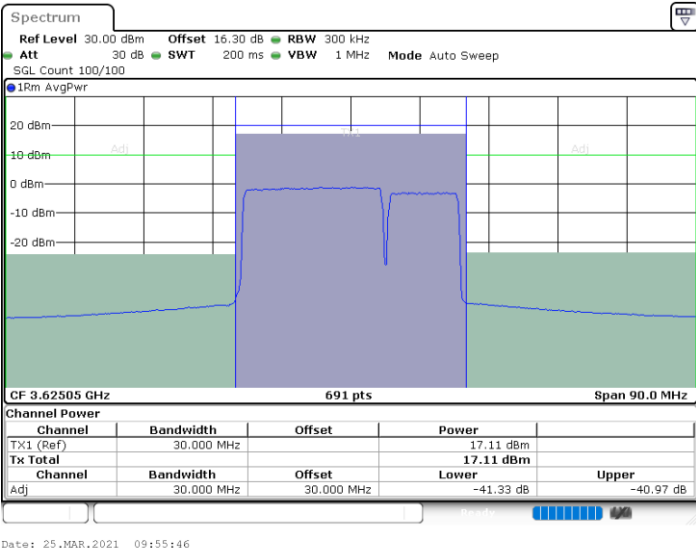

LTE Band 48C / 20MHz+10MHz

16QAM

Lowest Channel / 1RB0 and 1RB49

Lowest Channel / 1RB99 and 1RB0

Date: 24.MAR.2021 17:25:57

Date: 24.MAR.2021 17:27:59

Lowest Channel / FullIRB

N/A

Date: 24.MAR.2021 17:23:55

LTE Band 48C / 20MHz+10MHz

16QAM

Middle Channel / 1RB0 and 1RB49

Middle Channel / 1RB99 and 1RB0

Middle Channel / FullIRB

N/A

LTE Band 48C / 20MHz+10MHz