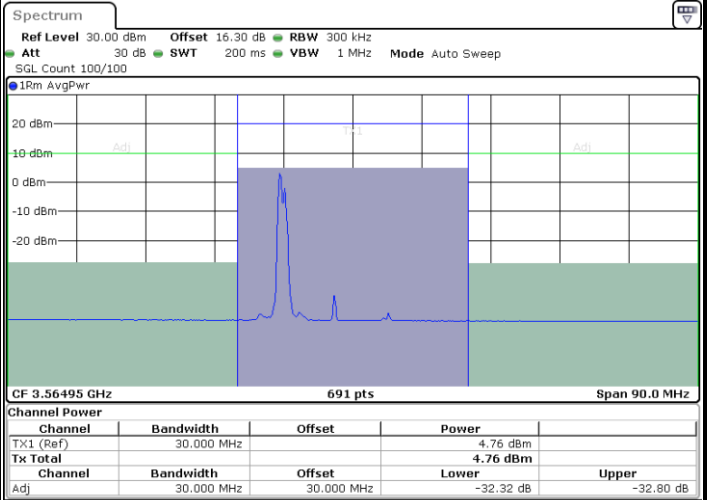

N/A

Date: 25.MAR.2021 14:46:10

LTE Band 48C / 20MHz+20MHz

16QAM

Highest Channel / 1RB0 and 1RB99

Highest Channel / 1RB99 and 1RB0

Date: 25.MAR.2021 15:10:51

Date: 25.MAR.2021 15:12:54

Highest Channel / FullIRB

N/A

Date: 25.MAR.2021 15:08:49

LTE Band 48C / 5MHz+20MHz

64QAM

Lowest Channel / 1RB0 and 1RB9

Lowest Channel / 1RB24 and 1RB0

Date: 24.MAR.2021 11:43:02

Date: 24.MAR.2021 11:46:26

Lowest Channel / FullIRB

N/A

Date: 24.MAR.2021 11:42:22

LTE Band 48C / 5MHz+20MHz

64QAM

Middle Channel / 1RB0 and 1RB9

Middle Channel / 1RB24 and 1RB0