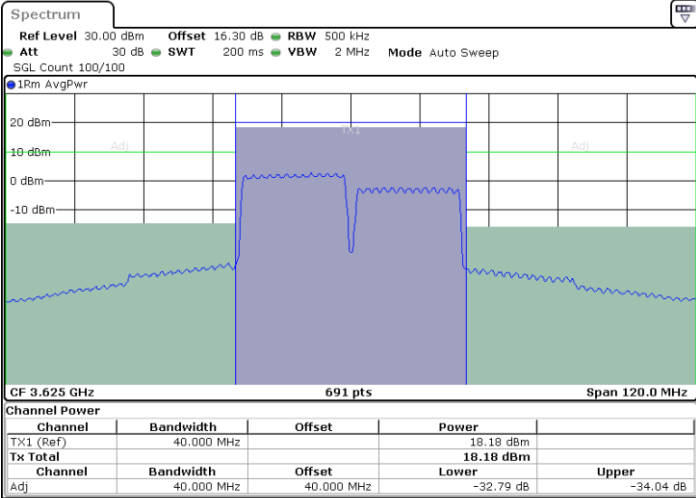

Highest Channel / FullIRB

N/A

LTE Band 48C / 20MHz+20MHz

QPSK

Lowest Channel / 1RB0 and 1RB99

Lowest Channel / 1RB99 and 1RB0

Date: 25.MAR.2021 14:28:00

Date: 25.MAR.2021 14:28:40

Lowest Channel / FullIRB

N/A

Date: 25.MAR.2021 14:24:34

LTE Band 48C / 20MHz+20MHz

QPSK

MiddleChannel / 1RB0 and 1RB99

Middle Channel / 1RB99 and 1RB0

Date: 25.MAR.2021 14:48:54

Date: 25.MAR.2021 14:49:35

Middle Channel / FullIRB

N/A

Date: 25.MAR.2021 14:45:28

LTE Band 48C / 20MHz+20MHz

QPSK

Highest Channel / 1RB0 and 1RB99

Highest Channel / 1RB99 and 1RB0

Date: 25.MAR.2021 15:10:10

Date: 25.MAR.2021 15:13:34

Highest Channel / FullIRB

N/A

Date: 25.MAR.2021 15:09:29

LTE Band 48C / 5MHz+20MHz

16QAM

Lowest Channel / 1RB0 and 1RB9