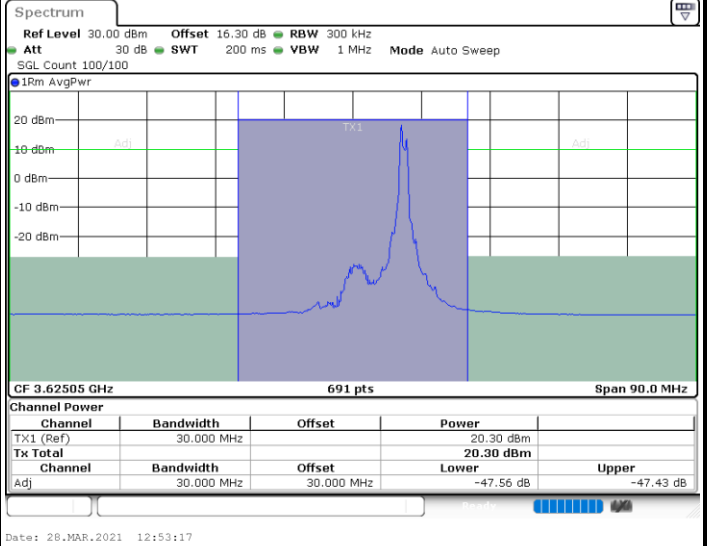

N/A

Date: 25.MAR.2021 11:02:15

LTE Band 48C / 15MHz+20MHz

QPSK

Highest Channel / 1RB0 and 1RB99

Highest Channel / 1RB74 and 1RB0

Highest Channel / FullIRB

N/A

LTE Band 48C / 20MHz+5MHz

QPSK

Lowest Channel / 1RB0 and 1RB24

Lowest Channel / 1RB99 and 1RB0

Lowest Channel / FullIRB

N/A

LTE Band 48C / 20MHz+5MHz

QPSK

Middle Channel / 1RB0 and 1RB24

Middle Channel / 1RB99 and 1RB0

Middle Channel / FullIRB

N/A

LTE Band 48C / 20MHz+5MHz

QPSK

Highest Channel / 1RB0 and 1RB24

Highest Channel / 1RB99 and 1RB0

Highest Channel / FullIRB

N/A

LTE Band 48C / 20MHz+10MHz

QPSK

Lowest Channel / 1RB0 and 1RB49

Lowest Channel / 1RB99 and 1RB0

Date: 24.MAR.2021 17:26:38

Date: 24.MAR.2021 17:27:18