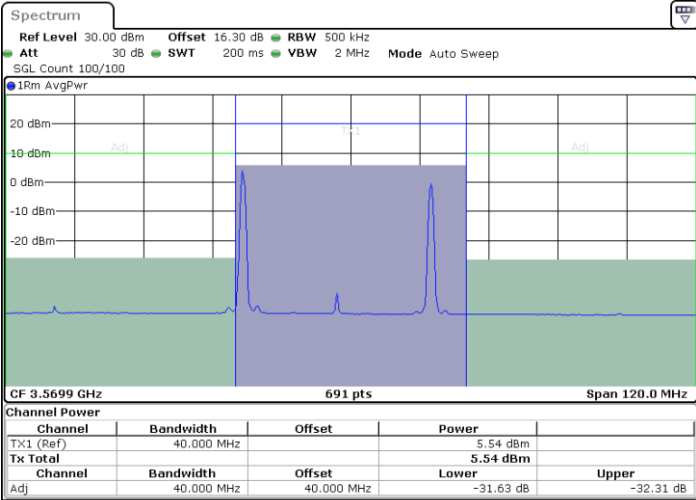

LTE Band 48C / 15MHz+20MHz

QPSK

Lowest Channel / 1RB0 and 1RB99

Lowest Channel / 1RB74 and 1RB0

Date: 25.MAR.2021 10:48:08

Date: 25.MAR.2021 10:48:49

Lowest Channel / FullIRB

N/A