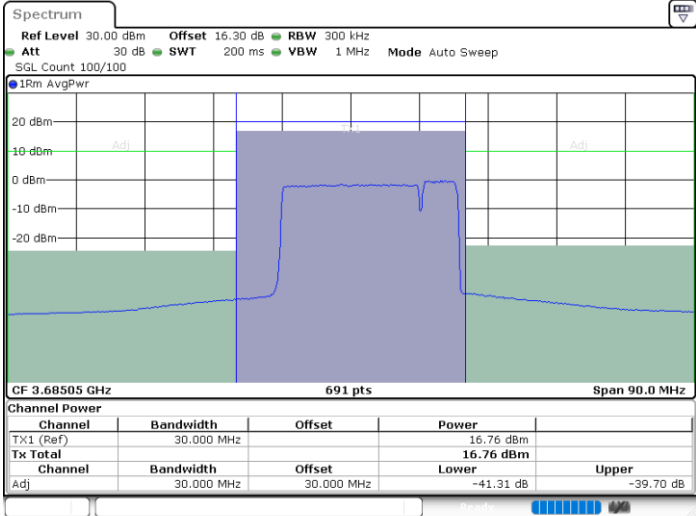

N/A

LTE Band 48C / 20MHz+5MHz

16QAM

Middle Channel / 1RB0 and 1RB24

Middle Channel / 1RB99 and 1RB0

Middle Channel / FullIRB

N/A

LTE Band 48C / 20MHz+5MHz

16QAM

Highest Channel / 1RB0 and 1RB24

Highest Channel / 1RB99 and 1RB0

Date: 28.MAR.2021 11:38:59

Date: 28.MAR.2021 11:41:01

Highest Channel / FullIRB

N/A

Date: 28.MAR.2021 11:36:57

LTE Band 48C / 20MHz+10MHz

16QAM

Lowest Channel / 1RB0 and 1RB49

Lowest Channel / 1RB99 and 1RB0

Date: 24.MAR.2021 17:25:57

Date: 24.MAR.2021 17:27:59

Lowest Channel / FullIRB

N/A