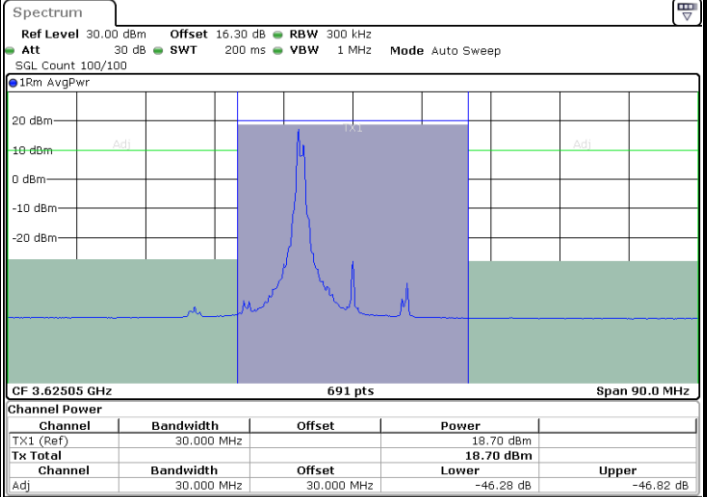

Date: 25.MAR.2021 15:10:10

Date: 25.MAR.2021 15:13:34

Highest Channel / FullIRB

N/A

Date: 25.MAR.2021 15:09:29

LTE Band 48C / 5MHz+20MHz

16QAM

Lowest Channel / 1RB0 and 1RB9

Lowest Channel / 1RB24 and 1RB0

Date: 24.MAR.2021 11:43:43

Date: 24.MAR.2021 11:45:45

Lowest Channel / FullIRB

N/A

Date: 24.MAR.2021 11:41:41

LTE Band 48C / 5MHz+20MHz

16QAM

Middle Channel / 1RB0 and 1RB99

Middle Channel / 1RB24 and 1RB0

Date: 24.MAR.2021 13:53:04

Date: 24.MAR.2021 13:55:06

Middle Channel / FullIRB

N/A

Date: 24.MAR.2021 13:51:02

LTE Band 48C / 5MHz+20MHz