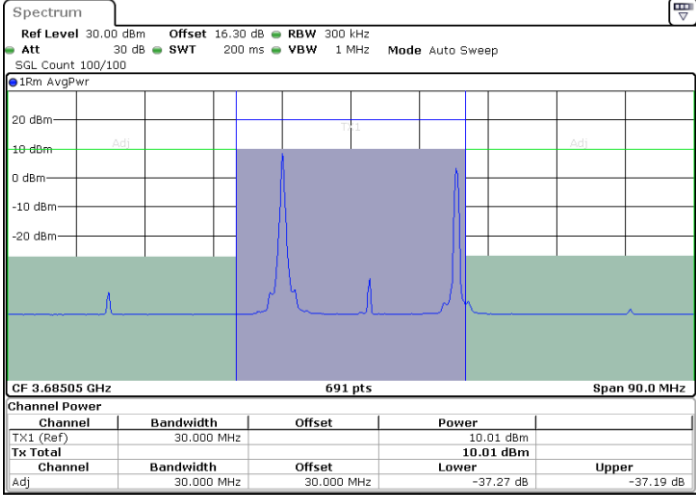

LTE Band 48C / 20MHz+5MHz

16QAM

Highest Channel / 1RB0 and 1RB24

Highest Channel / 1RB99 and 1RB0

Date: 28.MAR.2021 11:38:59