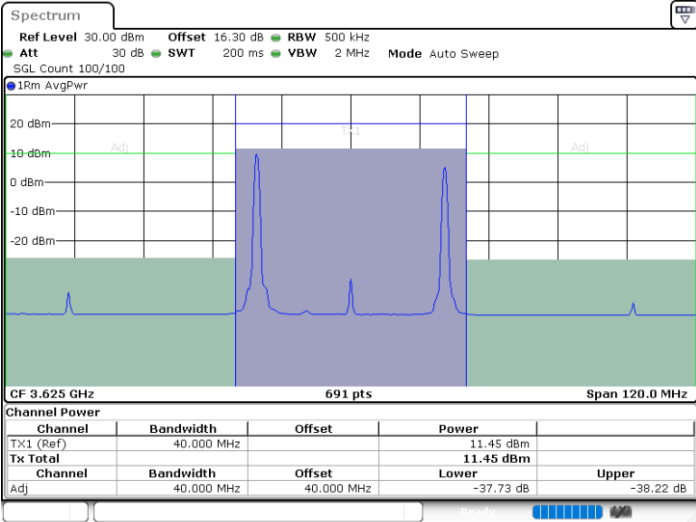

Date: 25.MAR.2021 10:44:43

LTE Band 48C / 15MHz+20MHz

QPSK

Middle Channel / 1RB0 and 1RB9

Middle Channel / 1RB74 and 1RB0

Date: 25.MAR.2021 11:05:41

Date: 25.MAR.2021 11:06:22

Middle Channel / FullIRB

N/A

Date: 25.MAR.2021 11:02:15

LTE Band 48C / 15MHz+20MHz

QPSK

Highest Channel / 1RB0 and 1RB99

Highest Channel / 1RB74 and 1RB0

Highest Channel / FullIRB

N/A