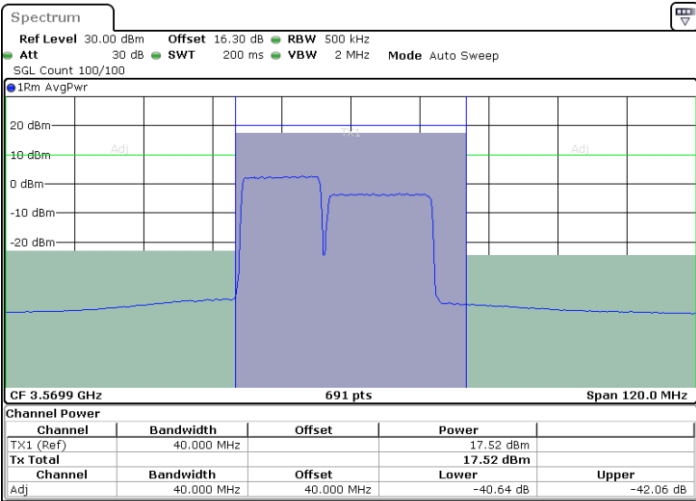

LTE Band 48C / 15MHz+20MHz

QPSK

Lowest Channel / 1RB0 and 1RB99

Lowest Channel / 1RB74 and 1RB0

Date: 25.MAR.2021 10:48:08

Date: 25.MAR.2021 10:48:49

Lowest Channel / FullIRB

N/A