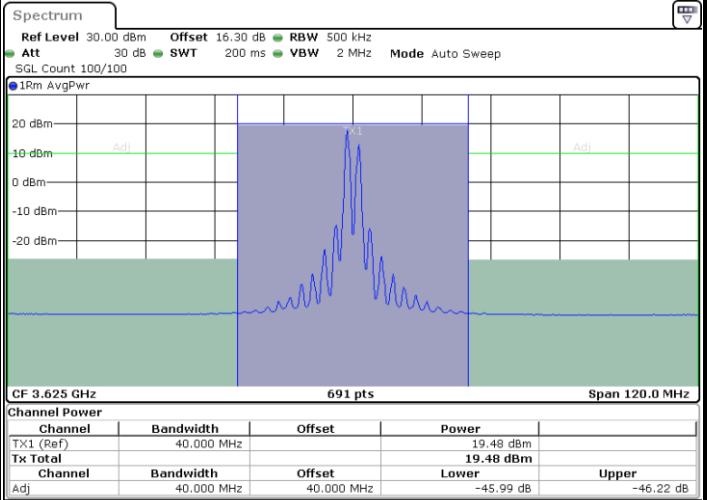

LTE Band 48C / 20MHz+20MHz

16QAM

Lowest Channel / 1RB0 and 1RB9

Lowest Channel / 1RB99 and 1RB0

Date: 25.MAR.2021 14:27:18

Date: 25.MAR.2021 14:29:22

Lowest Channel / FullIRB

N/A

Date: 25.MAR.2021 14:25:15

LTE Band 48C / 20MHz+20MHz

16QAM

MiddleChannel / 1RB0 and 1RB99

Middle Channel / 1RB99 and 1RB0

Date: 25.MAR.2021 14:48:13

Date: 25.MAR.2021 14:50:16

Middle Channel / FullIRB

N/A

Date: 25.MAR.2021 14:46:10

LTE Band 48C / 20MHz+20MHz

16QAM

Highest Channel / 1RB0 and 1RB99

Highest Channel / 1RB99 and 1RB0

Date: 25.MAR.2021 15:10:51

Date: 25.MAR.2021 15:12:54

Highest Channel / FullIRB

N/A

Date: 25.MAR.2021 15:08:49

LTE Band 48C / 5MHz+20MHz

64QAM

Lowest Channel / 1RB0 and 1RB9

Lowest Channel / 1RB24 and 1RB0

Date: 24.MAR.2021 11:43:02