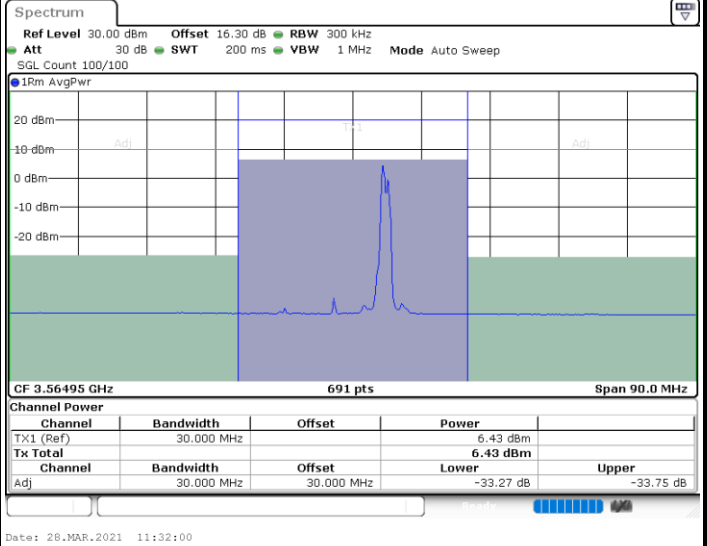

Highest Channel / FullIRB

N/A

Date: 25.MAR.2021 11:27:11

LTE Band 48C / 20MHz+5MHz

16QAM

Lowest Channel / 1RB0 and 1RB24

Lowest Channel / 1RB99 and 1RB0

Lowest Channel / FullIRB

N/A

LTE Band 48C / 20MHz+5MHz

16QAM

Middle Channel / 1RB0 and 1RB24

Middle Channel / 1RB99 and 1RB0

Middle Channel / FullIRB

N/A

LTE Band 48C / 20MHz+5MHz