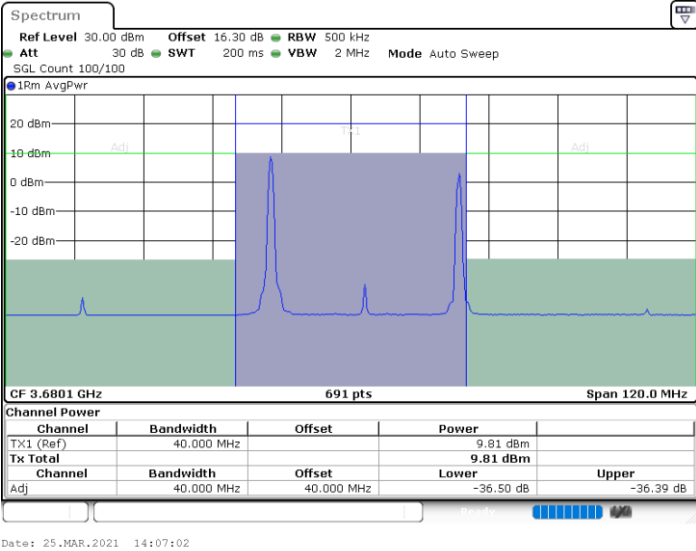

N/A

Date: 25.MAR.2021 13:41:57

LTE Band 48C / 20MHz+15MHz

16QAM

Highest Channel / 1RB0 and 1RB74

Highest Channel / 1RB99 and 1RB0

Highest Channel / FullIRB

N/A

LTE Band 48C / 20MHz+20MHz

16QAM

Lowest Channel / 1RB0 and 1RB9

Lowest Channel / 1RB99 and 1RB0

Date: 25.MAR.2021 14:27:18

Date: 25.MAR.2021 14:29:22

Lowest Channel / FullIRB

N/A