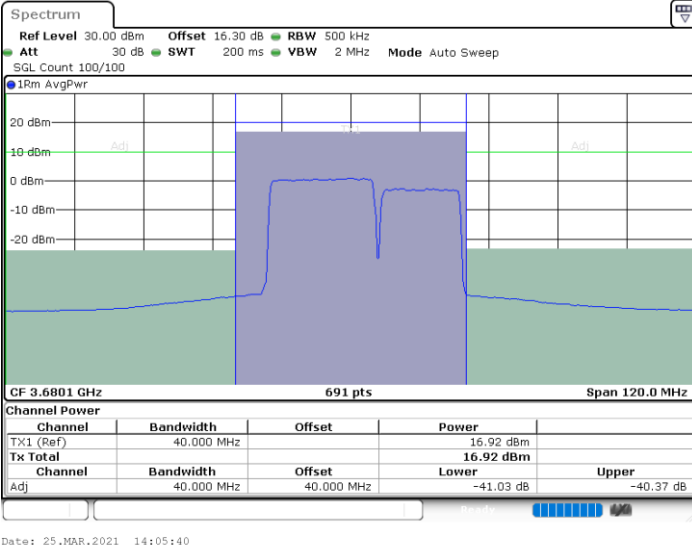

Date: 25.MAR.2021 13:45:22

Middle Channel / FullIRB

N/A

Date: 25.MAR.2021 13:41:16

LTE Band 48C / 20MHz+15MHz

QPSK

Highest Channel / 1RB0 and 1RB74

Highest Channel / 1RB99 and 1RB0

Highest Channel / FullIRB

N/A

LTE Band 48C / 20MHz+20MHz

QPSK

Lowest Channel / 1RB0 and 1RB99

Lowest Channel / 1RB99 and 1RB0

Date: 25.MAR.2021 14:28:00

Date: 25.MAR.2021 14:28:40