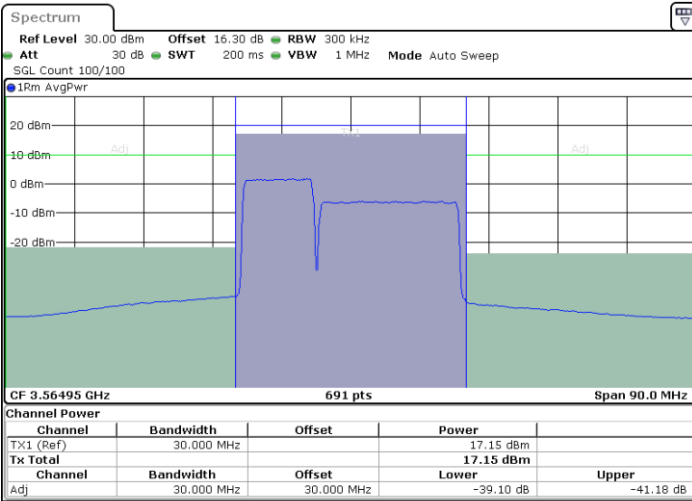

LTE Band 48C / 10MHz+20MHz

16QAM

Lowest Channel / 1RB0 and 1RB9

Lowest Channel / 1RB49 and 1RB0

Date: 24.MAR.2021 16:13:16

Date: 24.MAR.2021 16:15:18

Lowest Channel / FullIRB

N/A

Date: 24.MAR.2021 16:11:13

LTE Band 48C / 10MHz+20MHz

16QAM

Middle Channel / 1RB0 and 1RB99

Middle Channel / 1RB49 and 1RB0

Date: 24.MAR.2021 16:30:47

Date: 24.MAR.2021 16:32:49

Middle Channel / FullIRB