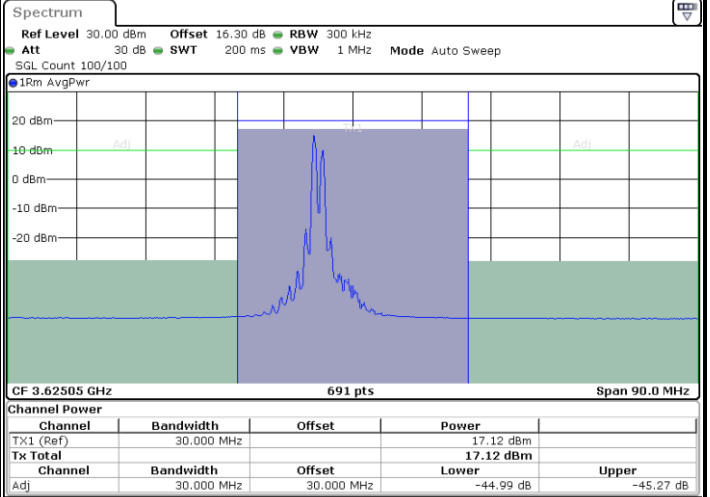

Highest Channel / 1RB24 and 1RB0

Highest Channel / FullIRB

N/A

LTE Band 48C / 10MHz+20MHz

64QAM

Lowest Channel / 1RB0 and 1RB9

Lowest Channel / 1RB49 and 1RB0

Lowest Channel / FullIRB

N/A

LTE Band 48C / 10MHz+20MHz

64QAM

Middle Channel / 1RB0 and 1RB9

Middle Channel / 1RB49 and 1RB0

Date: 24.MAR.2021 16:30:06

Date: 24.MAR.2021 16:33:29

Middle Channel / FullIRB