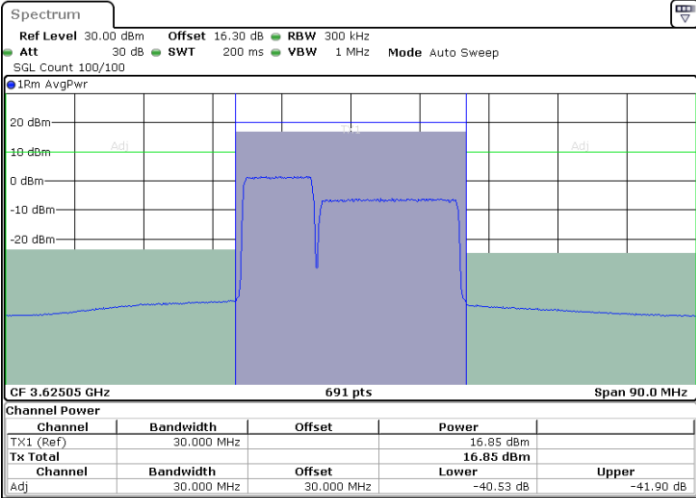

LTE Band 48C / 10MHz+20MHz

16QAM

Lowest Channel / 1RB0 and 1RB9

Lowest Channel / 1RB49 and 1RB0

Date: 24.MAR.2021 16:13:16

Date: 24.MAR.2021 16:15:18

Lowest Channel / FullIRB

N/A

Date: 24.MAR.2021 16:11:13

LTE Band 48C / 10MHz+20MHz

16QAM

Middle Channel / 1RB0 and 1RB99

Middle Channel / 1RB49 and 1RB0

Date: 24.MAR.2021 16:30:47

Date: 24.MAR.2021 16:32:49

Middle Channel / FullIRB

N/A

Date: 24.MAR.2021 16:28:44

LTE Band 48C / 10MHz+20MHz

16QAM

Highest Channel / 1RB0 and 1RB99

Highest Channel / 1RB49 and 1RB0

Date: 24.MAR.2021 17:00:49

Date: 24.MAR.2021 17:02:51