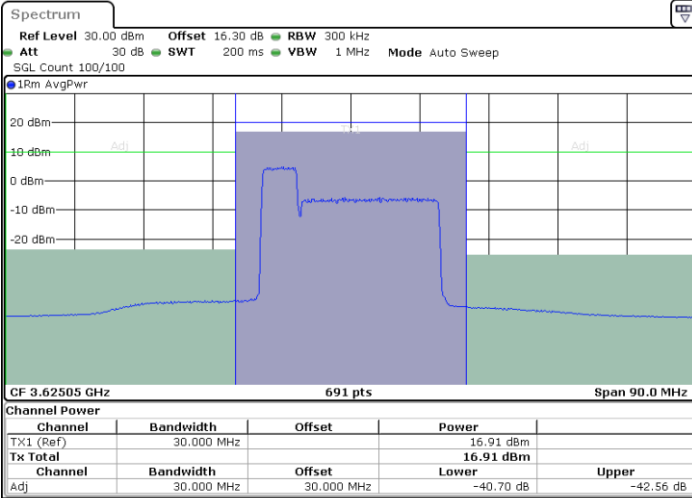

Lowest Channel / 1RB24 and 1RB0

Date: 24.MAR.2021 11:43:43

Date: 24.MAR.2021 11:45:45

Lowest Channel / FullIRB

N/A

Date: 24.MAR.2021 11:41:41

LTE Band 48C / 5MHz+20MHz

16QAM

Middle Channel / 1RB0 and 1RB99

Middle Channel / 1RB24 and 1RB0

Date: 24.MAR.2021 13:53:04

Date: 24.MAR.2021 13:55:06

Middle Channel / FullIRB

N/A

Date: 24.MAR.2021 13:51:02

LTE Band 48C / 5MHz+20MHz