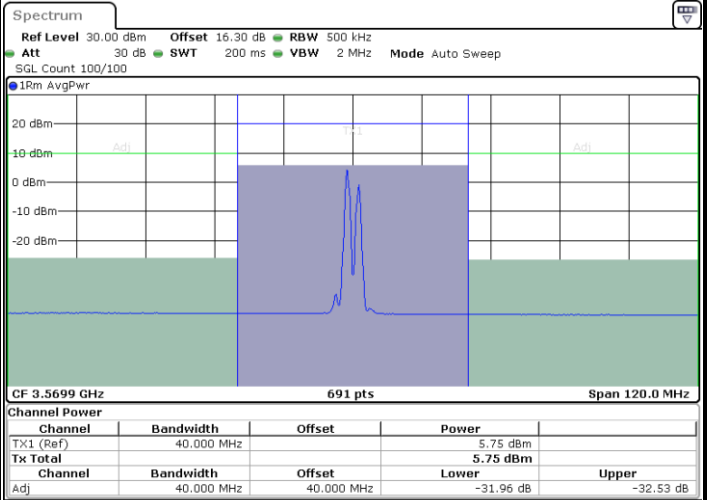

N/A

Date: 25.MAR.2021 13:41:57

LTE Band 48C / 20MHz+15MHz

16QAM

Highest Channel / 1RB0 and 1RB74

Highest Channel / 1RB99 and 1RB0

Highest Channel / FullIRB

N/A

LTE Band 48C / 20MHz+20MHz

16QAM

Lowest Channel / 1RB0 and 1RB9

Lowest Channel / 1RB99 and 1RB0

Date: 25.MAR.2021 14:27:18

Date: 25.MAR.2021 14:29:22

Lowest Channel / FullIRB

N/A

Date: 25.MAR.2021 14:25:15

LTE Band 48C / 20MHz+20MHz

16QAM

MiddleChannel / 1RB0 and 1RB99

Middle Channel / 1RB99 and 1RB0

Date: 25.MAR.2021 14:48:13

Date: 25.MAR.2021 14:50:16

Middle Channel / FullIRB