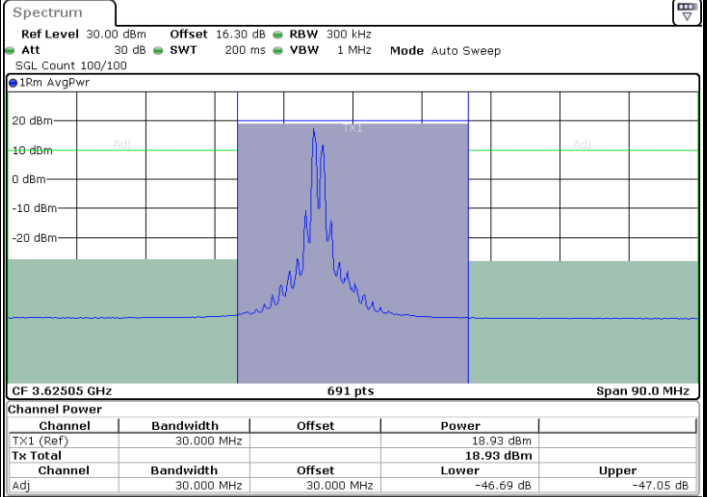

Date: 24.MAR.2021 16:11:13

LTE Band 48C / 10MHz+20MHz

16QAM

Middle Channel / 1RB0 and 1RB99

Middle Channel / 1RB49 and 1RB0

Date: 24.MAR.2021 16:30:47

Date: 24.MAR.2021 16:32:49

Middle Channel / FullIRB

N/A

Date: 24.MAR.2021 16:28:44

LTE Band 48C / 10MHz+20MHz

16QAM

Highest Channel / 1RB0 and 1RB99

Highest Channel / 1RB49 and 1RB0

Date: 24.MAR.2021 17:00:49

Date: 24.MAR.2021 17:02:51