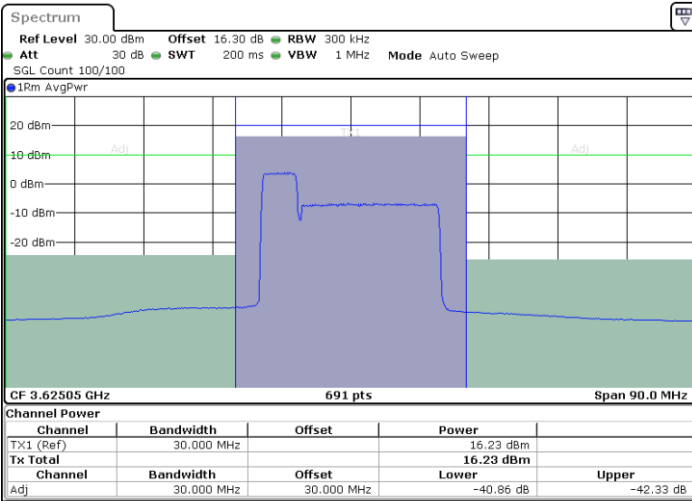

Highest Channel / FullIRB

N/A

Date: 25.MAR.2021 15:08:49

LTE Band 48C / 5MHz+20MHz

64QAM

Lowest Channel / 1RB0 and 1RB9

Lowest Channel / 1RB24 and 1RB0

Date: 24.MAR.2021 11:43:02

Date: 24.MAR.2021 11:46:26

Lowest Channel / FullIRB

N/A

Date: 24.MAR.2021 11:42:22

LTE Band 48C / 5MHz+20MHz

64QAM

Middle Channel / 1RB0 and 1RB9

Middle Channel / 1RB24 and 1RB0

Date: 24.MAR.2021 13:52:23

Date: 24.MAR.2021 13:55:47

Middle Channel / FullIRB

N/A

Date: 24.MAR.2021 13:51:43

LTE Band 48C / 5MHz+20MHz

64QAM

Highest Channel / 1RB0 and 1RB99

Highest Channel / 1RB24 and 1RB0

Highest Channel / FullIRB

N/A

LTE Band 48C / 10MHz+20MHz

64QAM

Lowest Channel / 1RB0 and 1RB9

Lowest Channel / 1RB49 and 1RB0

Lowest Channel / FullIRB