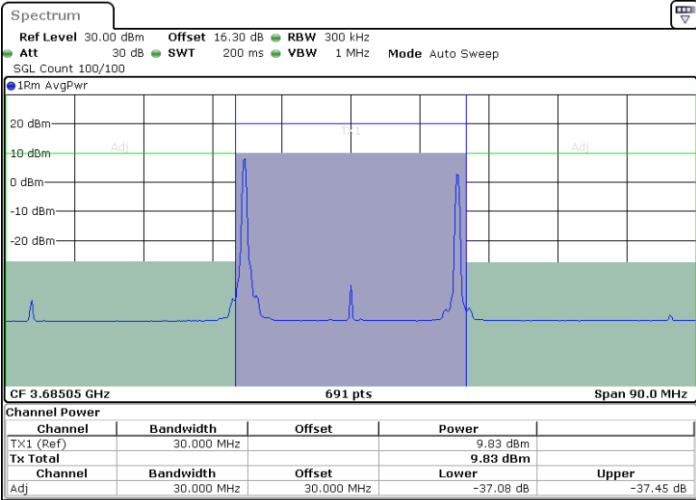

LTE Band 48C / 20MHz+10MHz

16QAM

Lowest Channel / 1RB0 and 1RB49

Lowest Channel / 1RB99 and 1RB0

Date: 24.MAR.2021 17:25:57

Date: 24.MAR.2021 17:27:59

Lowest Channel / FullIRB

N/A

Date: 24.MAR.2021 17:23:55

LTE Band 48C / 20MHz+10MHz

16QAM

Middle Channel / 1RB0 and 1RB49

Middle Channel / 1RB99 and 1RB0

Middle Channel / FullIRB

N/A

LTE Band 48C / 20MHz+10MHz

16QAM

Highest Channel / 1RB0 and 1RB49

Highest Channel / 1RB99 and 1RB0

Date: 25.MAR.2021 10:29:31

Date: 25.MAR.2021 10:31:33

Highest Channel / FullIRB

N/A

Date: 25.MAR.2021 10:27:29