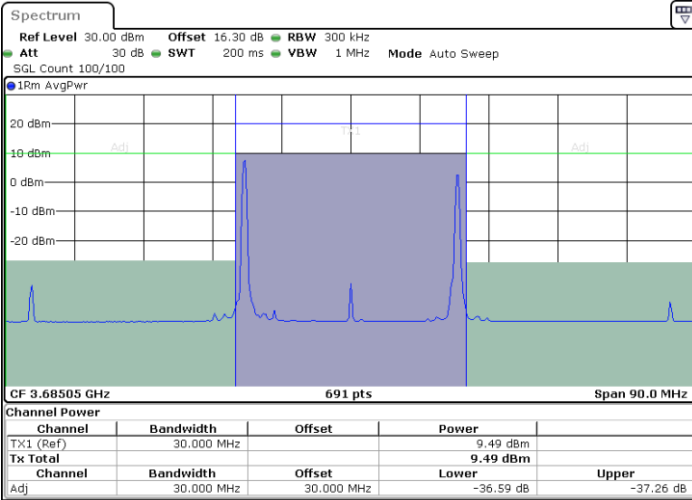

N/A

Date: 24.MAR.2021 16:28:44

LTE Band 48C / 10MHz+20MHz

16QAM

Highest Channel / 1RB0 and 1RB99

Highest Channel / 1RB49 and 1RB0

Date: 24.MAR.2021 17:00:49

Date: 24.MAR.2021 17:02:51

Highest Channel / FullIRB

N/A

Date: 24.MAR.2021 16:58:47

LTE Band 48C / 15MHz+20MHz

16QAM

Lowest Channel / 1RB0 and 1RB99

Lowest Channel / 1RB74 and 1RB0

Lowest Channel / FullIRB