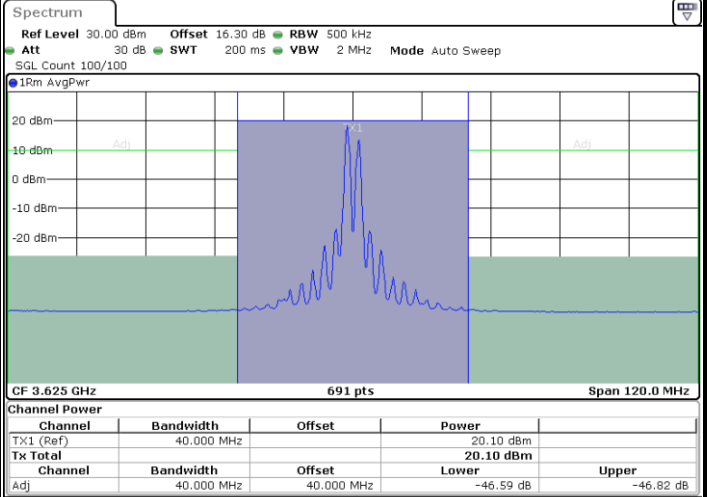

Highest Channel / FullIRB

N/A

LTE Band 48C / 20MHz+20MHz

QPSK

Lowest Channel / 1RB0 and 1RB99

Lowest Channel / 1RB99 and 1RB0

Date: 25.MAR.2021 14:28:00

Date: 25.MAR.2021 14:28:40

Lowest Channel / FullIRB

N/A

Date: 25.MAR.2021 14:24:34

LTE Band 48C / 20MHz+20MHz

QPSK

MiddleChannel / 1RB0 and 1RB99

Middle Channel / 1RB99 and 1RB0

Date: 25.MAR.2021 14:48:54

Date: 25.MAR.2021 14:49:35

Middle Channel / FullIRB

N/A

Date: 25.MAR.2021 14:45:28

LTE Band 48C / 20MHz+20MHz

QPSK

Highest Channel / 1RB0 and 1RB99

Highest Channel / 1RB99 and 1RB0