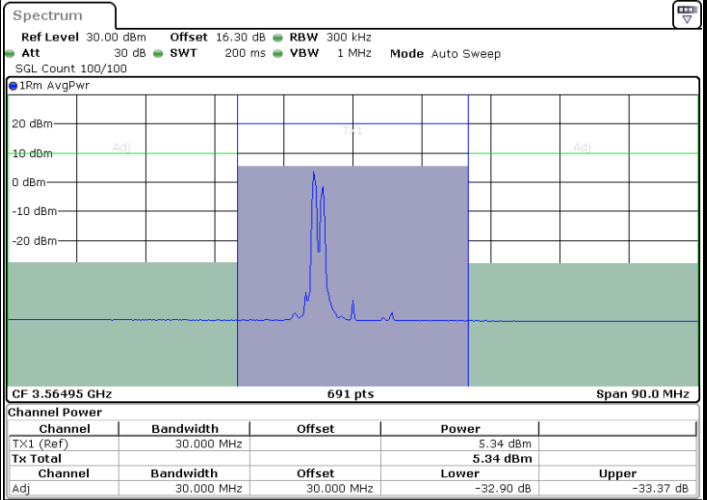

LTE Band 48C / 10MHz+20MHz

16QAM

Lowest Channel / 1RB0 and 1RB9

Lowest Channel / 1RB49 and 1RB0

Date: 24.MAR.2021 16:13:16

Date: 24.MAR.2021 16:15:18

Lowest Channel / FullIRB

N/A

Date: 24.MAR.2021 16:11:13

LTE Band 48C / 10MHz+20MHz

16QAM

Middle Channel / 1RB0 and 1RB99

Middle Channel / 1RB49 and 1RB0

Date: 24.MAR.2021 16:30:47

Date: 24.MAR.2021 16:32:49

Middle Channel / FullIRB