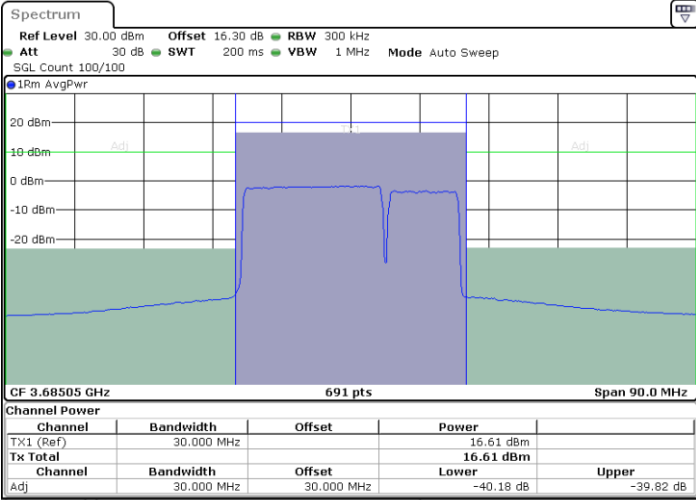

Date: 24.MAR.2021 17:23:55

LTE Band 48C / 20MHz+10MHz

16QAM

Middle Channel / 1RB0 and 1RB49

Middle Channel / 1RB99 and 1RB0

Middle Channel / FullIRB

N/A

LTE Band 48C / 20MHz+10MHz

16QAM

Highest Channel / 1RB0 and 1RB49

Highest Channel / 1RB99 and 1RB0

Date: 25.MAR.2021 10:29:31

Date: 25.MAR.2021 10:31:33

Highest Channel / FullIRB

N/A

Date: 25.MAR.2021 10:27:29

LTE Band 48C / 20MHz+15MHz

16QAM

Lowest Channel / 1RB0 and 1RB74

Lowest Channel / 1RB99 and 1RB0

Date: 25.MAR.2021 11:47:14

Date: 25.MAR.2021 11:49:17

Lowest Channel / FullIRB

N/A