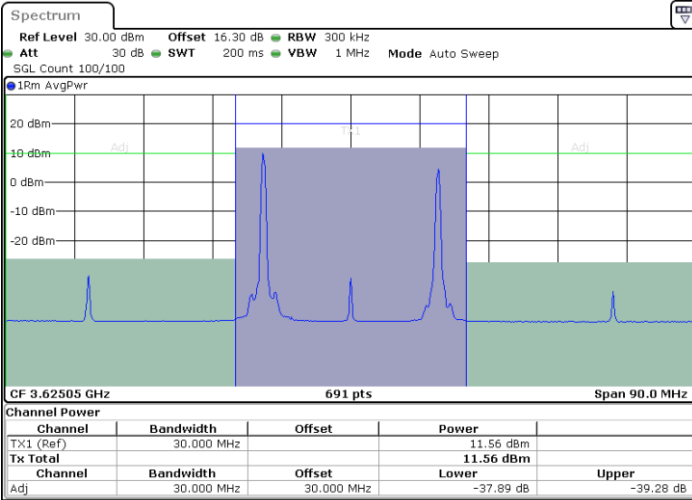

Highest Channel / FullIRB

N/A

Date: 25.MAR.2021 15:08:49

LTE Band 48C / 5MHz+20MHz

64QAM

Lowest Channel / 1RB0 and 1RB9

Lowest Channel / 1RB24 and 1RB0

Date: 24.MAR.2021 11:43:02

Date: 24.MAR.2021 11:46:26

Lowest Channel / FullIRB

N/A

Date: 24.MAR.2021 11:42:22

LTE Band 48C / 5MHz+20MHz

64QAM

Middle Channel / 1RB0 and 1RB9

Middle Channel / 1RB24 and 1RB0

Date: 24.MAR.2021 13:52:23

Date: 24.MAR.2021 13:55:47

Middle Channel / FullIRB

N/A

Date: 24.MAR.2021 13:51:43

LTE Band 48C / 5MHz+20MHz

64QAM

Highest Channel / 1RB0 and 1RB99