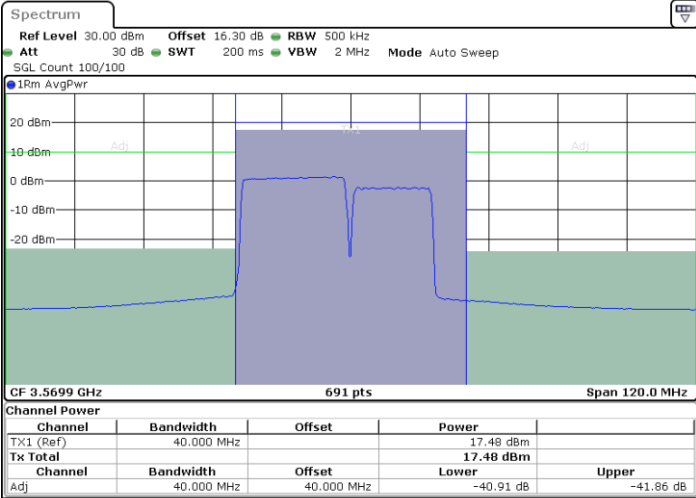

N/A

LTE Band 48C / 20MHz+10MHz

QPSK

Highest Channel / 1RB0 and 1RB49

Highest Channel / 1RB99 and 1RB0

Date: 25.MAR.2021 10:28:51

Date: 25.MAR.2021 10:32:14

Highest Channel / FullIRB

N/A

Date: 25.MAR.2021 10:28:10

LTE Band 48C / 20MHz+15MHz

QPSK

Lowest Channel / 1RB0 and 1RB74

Lowest Channel / 1RB99 and 1RB0

Date: 25.MAR.2021 11:47:55

Date: 25.MAR.2021 11:48:36

Lowest Channel / FullIRB

N/A

Date: 25.MAR.2021 11:44:30

LTE Band 48C / 20MHz+15MHz

QPSK

Middle Channel / 1RB0 and 1RB74

Middle Channel / 1RB99 and 1RB0

Date: 25.MAR.2021 13:44:41