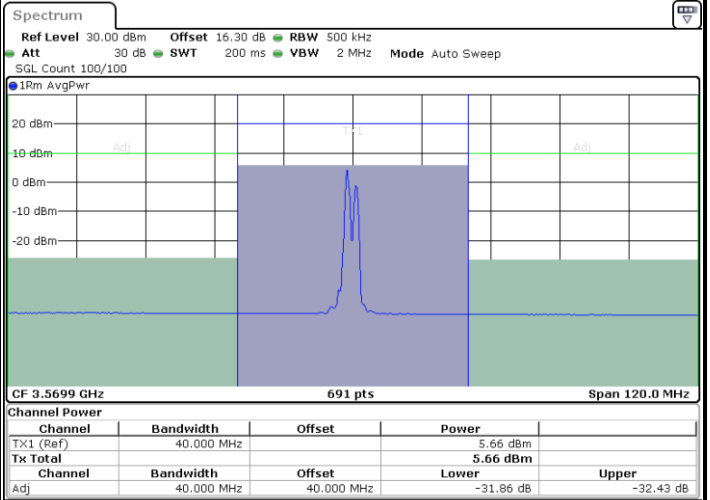

LTE Band 48C / 20MHz+15MHz

16QAM

Lowest Channel / 1RB0 and 1RB74

Lowest Channel / 1RB99 and 1RB0

Date: 25.MAR.2021 11:47:14

Date: 25.MAR.2021 11:49:17

Lowest Channel / FullIRB

N/A

Date: 25.MAR.2021 11:45:11

LTE Band 48C / 20MHz+15MHz

16QAM

Middle Channel / 1RB0 and 1RB74

Middle Channel / 1RB99 and 1RB0

Date: 25.MAR.2021 13:44:00

Date: 25.MAR.2021 13:46:03

Middle Channel / FullIRB