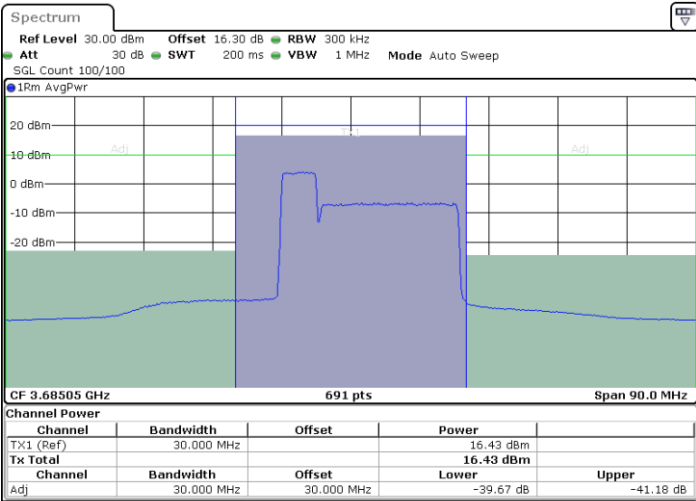

Middle Channel / 1RB0 and 1RB99

Middle Channel / 1RB24 and 1RB0

Date: 24.MAR.2021 13:53:04

Date: 24.MAR.2021 13:55:06

Middle Channel / FullIRB

N/A

Date: 24.MAR.2021 13:51:02

LTE Band 48C / 5MHz+20MHz

16QAM

Highest Channel / 1RB0 and 1RB99

Highest Channel / 1RB24 and 1RB0

Date: 24.MAR.2021 14:15:53

Date: 24.MAR.2021 14:17:55

Highest Channel / FullIRB

N/A

Date: 24.MAR.2021 14:13:51

LTE Band 48C / 10MHz+20MHz

16QAM

Lowest Channel / 1RB0 and 1RB9

Lowest Channel / 1RB49 and 1RB0

Date: 24.MAR.2021 16:13:16

Date: 24.MAR.2021 16:15:18

Lowest Channel / FullIRB

N/A