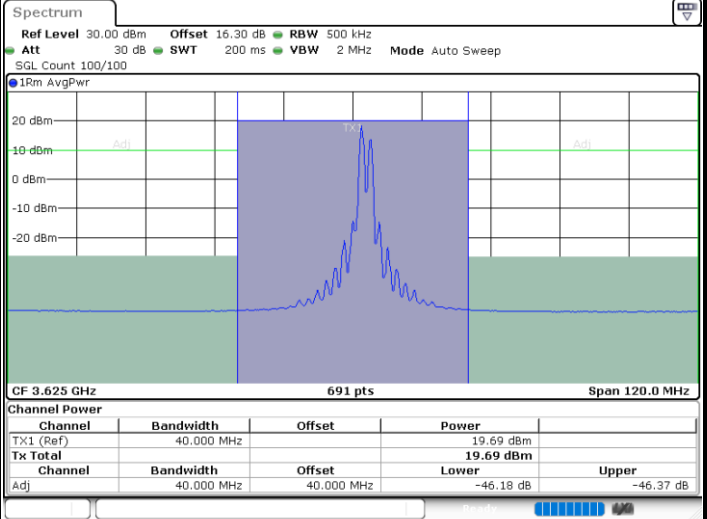

LTE Band 48C / 20MHz+15MHz

16QAM

Lowest Channel / 1RB0 and 1RB74

Lowest Channel / 1RB99 and 1RB0

Date: 25.MAR.2021 11:47:14

Date: 25.MAR.2021 11:49:17

Lowest Channel / FullIRB

N/A

Date: 25.MAR.2021 11:45:11

LTE Band 48C / 20MHz+15MHz

16QAM

Middle Channel / 1RB0 and 1RB74

Middle Channel / 1RB99 and 1RB0

Date: 25.MAR.2021 13:44:00

Date: 25.MAR.2021 13:46:03

Middle Channel / FullIRB

N/A

Date: 25.MAR.2021 13:41:57

LTE Band 48C / 20MHz+15MHz

16QAM

Highest Channel / 1RB0 and 1RB74

Highest Channel / 1RB99 and 1RB0

Highest Channel / FullIRB

N/A

LTE Band 48C / 20MHz+20MHz

16QAM

Lowest Channel / 1RB0 and 1RB9

Lowest Channel / 1RB99 and 1RB0

Date: 25.MAR.2021 14:27:18

Date: 25.MAR.2021 14:29:22

Lowest Channel / FullIRB

N/A