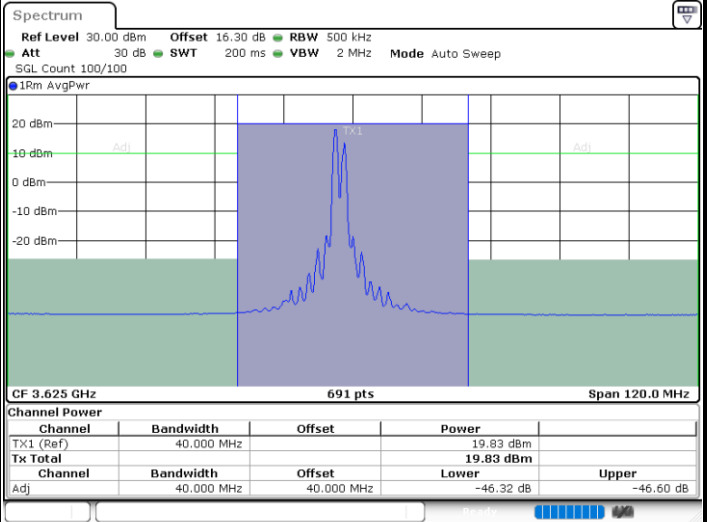

LTE Band 48C / 15MHz+20MHz

QPSK

Lowest Channel / 1RB0 and 1RB99

Lowest Channel / 1RB74 and 1RB0

Date: 25.MAR.2021 10:48:08

Date: 25.MAR.2021 10:48:49

Lowest Channel / FullIRB

N/A

Date: 25.MAR.2021 10:44:43

LTE Band 48C / 15MHz+20MHz

QPSK

Middle Channel / 1RB0 and 1RB9

Middle Channel / 1RB74 and 1RB0

Date: 25.MAR.2021 11:05:41

Date: 25.MAR.2021 11:06:22

Middle Channel / FullIRB

N/A

Date: 25.MAR.2021 11:02:15

LTE Band 48C / 15MHz+20MHz

QPSK

Highest Channel / 1RB0 and 1RB99

Highest Channel / 1RB74 and 1RB0

Highest Channel / FullIRB

N/A

LTE Band 48C / 20MHz+5MHz

QPSK

Lowest Channel / 1RB0 and 1RB24

Lowest Channel / 1RB99 and 1RB0

Lowest Channel / FullIRB

N/A

LTE Band 48C / 20MHz+5MHz

QPSK