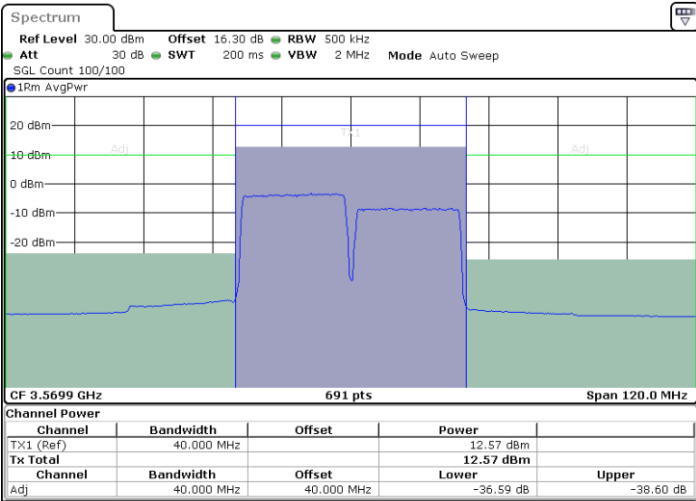

Date: 25.MAR.2021 13:45:22

Middle Channel / FullIRB

N/A

Date: 25.MAR.2021 13:41:16

LTE Band 48C / 20MHz+15MHz

QPSK

Highest Channel / 1RB0 and 1RB74

Highest Channel / 1RB99 and 1RB0

Highest Channel / FullIRB

N/A

LTE Band 48C / 20MHz+20MHz

QPSK

Lowest Channel / 1RB0 and 1RB99

Lowest Channel / 1RB99 and 1RB0

Date: 25.MAR.2021 14:28:00

Date: 25.MAR.2021 14:28:40

Lowest Channel / FullIRB

N/A

Date: 25.MAR.2021 14:24:34

LTE Band 48C / 20MHz+20MHz

QPSK

MiddleChannel / 1RB0 and 1RB99

Middle Channel / 1RB99 and 1RB0

Date: 25.MAR.2021 14:48:54

Date: 25.MAR.2021 14:49:35

Middle Channel / FullIRB

N/A

Date: 25.MAR.2021 14:45:28

LTE Band 48C / 20MHz+20MHz

QPSK

Highest Channel / 1RB0 and 1RB99

Highest Channel / 1RB99 and 1RB0