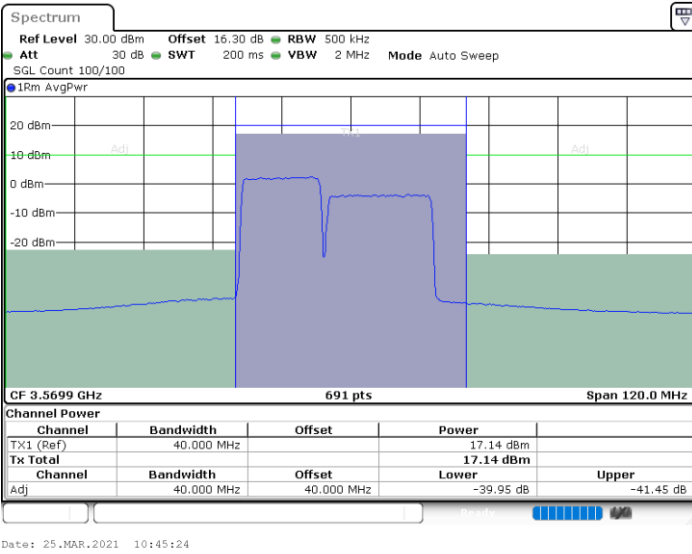

Lowest Channel / FullIRB

N/A