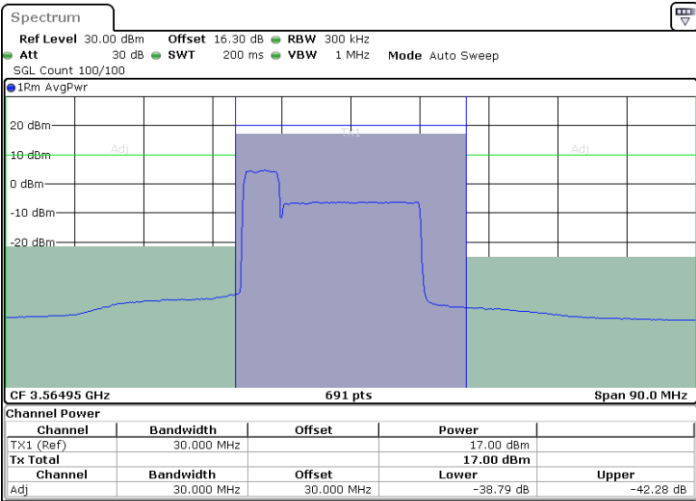

Date: 25.MAR.2021 15:10:10

Date: 25.MAR.2021 15:13:34

Highest Channel / FullIRB

N/A

Date: 25.MAR.2021 15:09:29

LTE Band 48C / 5MHz+20MHz

16QAM

Lowest Channel / 1RB0 and 1RB9

Lowest Channel / 1RB24 and 1RB0

Date: 24.MAR.2021 11:43:43

Date: 24.MAR.2021 11:45:45

Lowest Channel / FullIRB

N/A

Date: 24.MAR.2021 11:41:41

LTE Band 48C / 5MHz+20MHz

16QAM

Middle Channel / 1RB0 and 1RB99

Middle Channel / 1RB24 and 1RB0

Date: 24.MAR.2021 13:53:04

Date: 24.MAR.2021 13:55:06

Middle Channel / FullIRB

N/A

Date: 24.MAR.2021 13:51:02

LTE Band 48C / 5MHz+20MHz