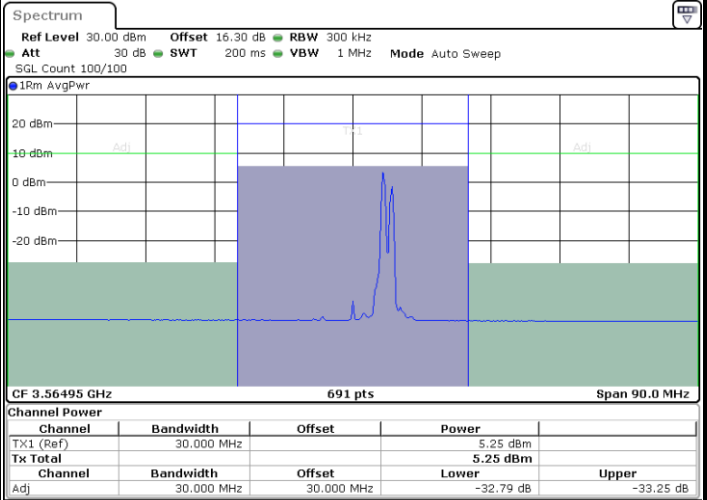

LTE Band 48C / 20MHz+10MHz

16QAM

Lowest Channel / 1RB0 and 1RB49

Lowest Channel / 1RB99 and 1RB0

Date: 24.MAR.2021 17:25:57

Date: 24.MAR.2021 17:27:59

Lowest Channel / FullIRB

N/A

Date: 24.MAR.2021 17:23:55

LTE Band 48C / 20MHz+10MHz

16QAM

Middle Channel / 1RB0 and 1RB49

Middle Channel / 1RB99 and 1RB0

Middle Channel / FullIRB

N/A

LTE Band 48C / 20MHz+10MHz