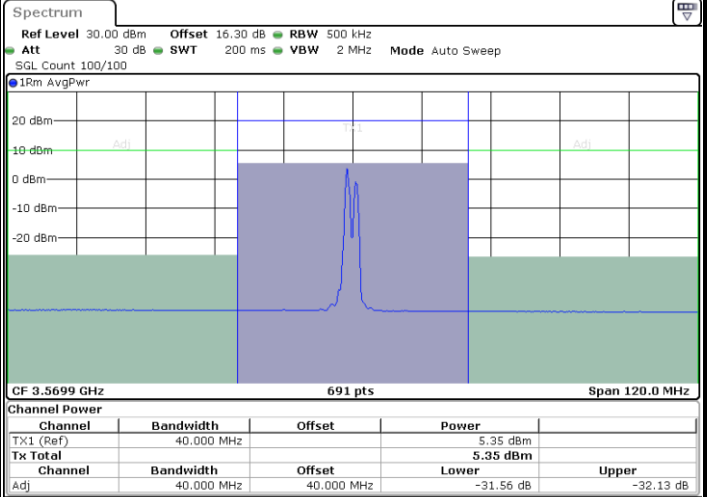

N/A

LTE Band 48C / 20MHz+10MHz

QPSK

Highest Channel / 1RB0 and 1RB49

Highest Channel / 1RB99 and 1RB0

Date: 25.MAR.2021 10:28:51

Date: 25.MAR.2021 10:32:14

Highest Channel / FullIRB

N/A

Date: 25.MAR.2021 10:28:10

LTE Band 48C / 20MHz+15MHz

QPSK

Lowest Channel / 1RB0 and 1RB74

Lowest Channel / 1RB99 and 1RB0

Date: 25.MAR.2021 11:47:55

Date: 25.MAR.2021 11:48:36

Lowest Channel / FullIRB

N/A

Date: 25.MAR.2021 11:44:30

LTE Band 48C / 20MHz+15MHz

QPSK

Middle Channel / 1RB0 and 1RB74

Middle Channel / 1RB99 and 1RB0

Date: 25.MAR.2021 13:44:41