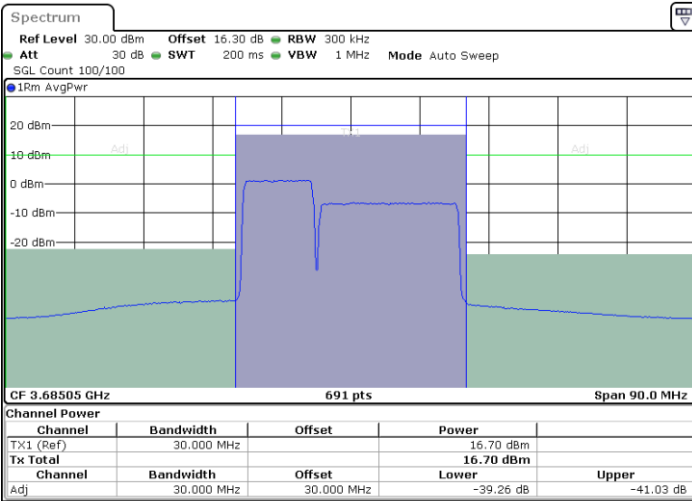

Date: 24.MAR.2021 16:11:13

LTE Band 48C / 10MHz+20MHz

16QAM

Middle Channel / 1RB0 and 1RB99

Middle Channel / 1RB49 and 1RB0

Date: 24.MAR.2021 16:30:47

Date: 24.MAR.2021 16:32:49

Middle Channel / FullIRB

N/A

Date: 24.MAR.2021 16:28:44

LTE Band 48C / 10MHz+20MHz

16QAM

Highest Channel / 1RB0 and 1RB99

Highest Channel / 1RB49 and 1RB0

Date: 24.MAR.2021 17:00:49

Date: 24.MAR.2021 17:02:51

Highest Channel / FullIRB

N/A

Date: 24.MAR.2021 16:58:47

LTE Band 48C / 15MHz+20MHz

16QAM

Lowest Channel / 1RB0 and 1RB99

Lowest Channel / 1RB74 and 1RB0

Lowest Channel / FullIRB