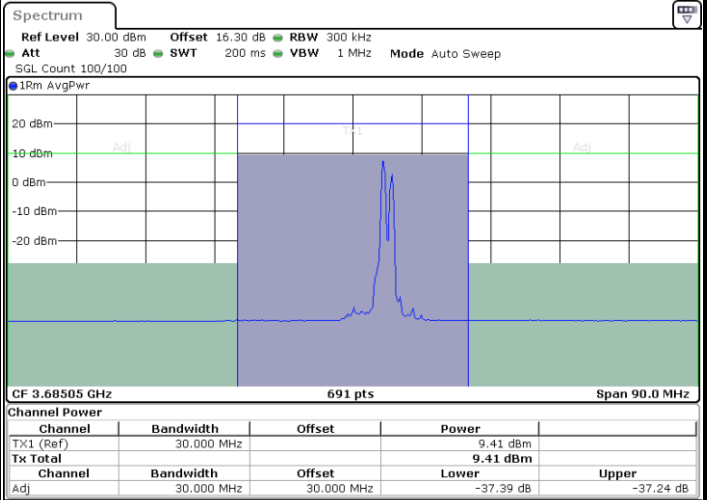

Date: 25.MAR.2021 10:31:33