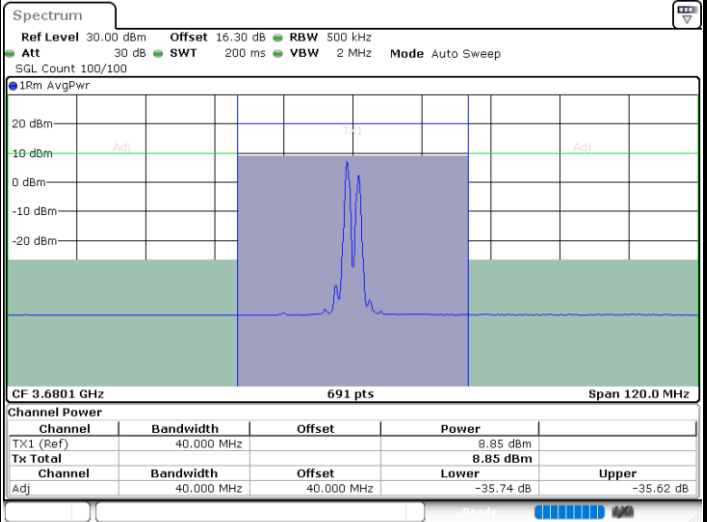

Lowest Channel / FullIRB

N/A

Date: 25.MAR.2021 14:24:34

LTE Band 48C / 20MHz+20MHz

QPSK

MiddleChannel / 1RB0 and 1RB99

Middle Channel / 1RB99 and 1RB0

Date: 25.MAR.2021 14:48:54

Date: 25.MAR.2021 14:49:35

Middle Channel / FullIRB

N/A

Date: 25.MAR.2021 14:45:28

LTE Band 48C / 20MHz+20MHz

QPSK

Highest Channel / 1RB0 and 1RB99

Highest Channel / 1RB99 and 1RB0

Date: 25.MAR.2021 15:10:10

Date: 25.MAR.2021 15:13:34

Highest Channel / FullIRB

N/A

Date: 25.MAR.2021 15:09:29

LTE Band 48C / 5MHz+20MHz

16QAM

Lowest Channel / 1RB0 and 1RB9