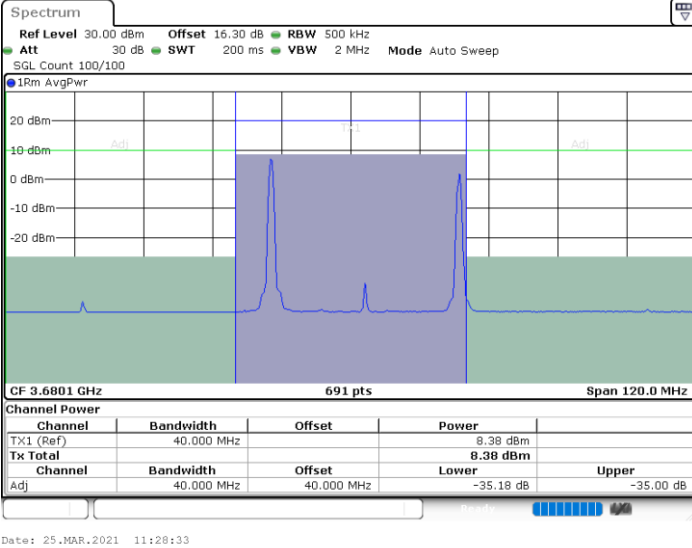

N/A

Date: 25.MAR.2021 11:02:15

LTE Band 48C / 15MHz+20MHz

QPSK

Highest Channel / 1RB0 and 1RB99

Highest Channel / 1RB74 and 1RB0

Highest Channel / FullIRB

N/A

LTE Band 48C / 20MHz+5MHz

QPSK

Lowest Channel / 1RB0 and 1RB24

Lowest Channel / 1RB99 and 1RB0

Lowest Channel / FullIRB

N/A

LTE Band 48C / 20MHz+5MHz

QPSK