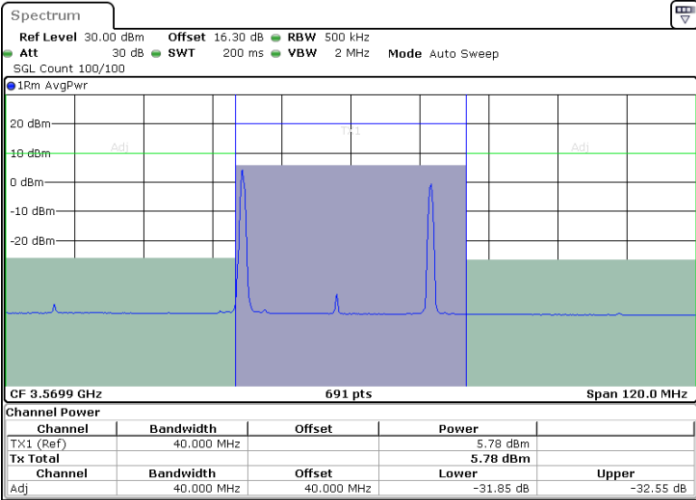

16QAM

Highest Channel / 1RB0 and 1RB49

Highest Channel / 1RB99 and 1RB0

Date: 25.MAR.2021 10:29:31

Date: 25.MAR.2021 10:31:33

Highest Channel / FullIRB

N/A

Date: 25.MAR.2021 10:27:29

LTE Band 48C / 20MHz+15MHz

16QAM

Lowest Channel / 1RB0 and 1RB74

Lowest Channel / 1RB99 and 1RB0

Date: 25.MAR.2021 11:47:14

Date: 25.MAR.2021 11:49:17

Lowest Channel / FullIRB

N/A