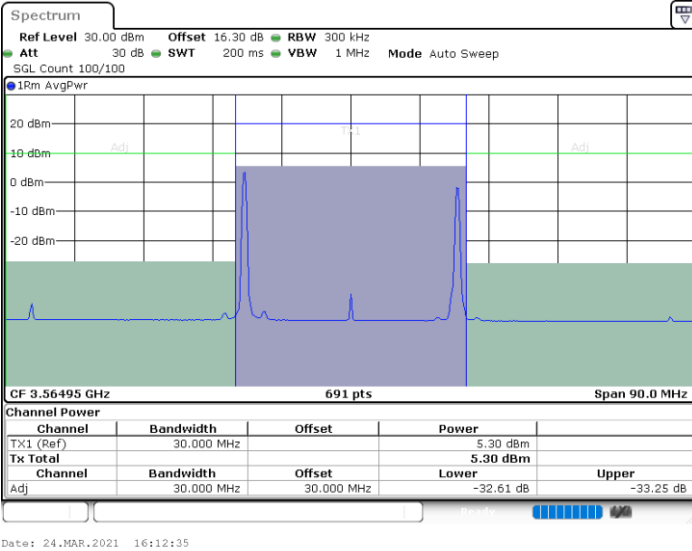

Date: 24.MAR.2021 13:52:23

Date: 24.MAR.2021 13:55:47

Middle Channel / FullIRB

N/A

Date: 24.MAR.2021 13:51:43

LTE Band 48C / 5MHz+20MHz

64QAM

Highest Channel / 1RB0 and 1RB99

Highest Channel / 1RB24 and 1RB0

Highest Channel / FullIRB

N/A

LTE Band 48C / 10MHz+20MHz

64QAM

Lowest Channel / 1RB0 and 1RB9

Lowest Channel / 1RB49 and 1RB0

Lowest Channel / FullIRB

N/A

LTE Band 48C / 10MHz+20MHz

64QAM

Middle Channel / 1RB0 and 1RB9

Middle Channel / 1RB49 and 1RB0

Date: 24.MAR.2021 16:30:06

Date: 24.MAR.2021 16:33:29

Middle Channel / FullIRB