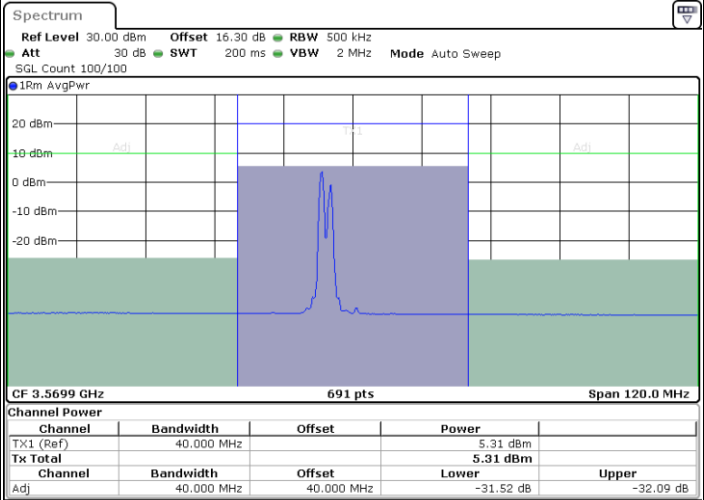

LTE Band 48C / 15MHz+20MHz

QPSK

Lowest Channel / 1RB0 and 1RB99

Lowest Channel / 1RB74 and 1RB0

Date: 25.MAR.2021 10:48:08

Date: 25.MAR.2021 10:48:49

Lowest Channel / FullIRB

N/A