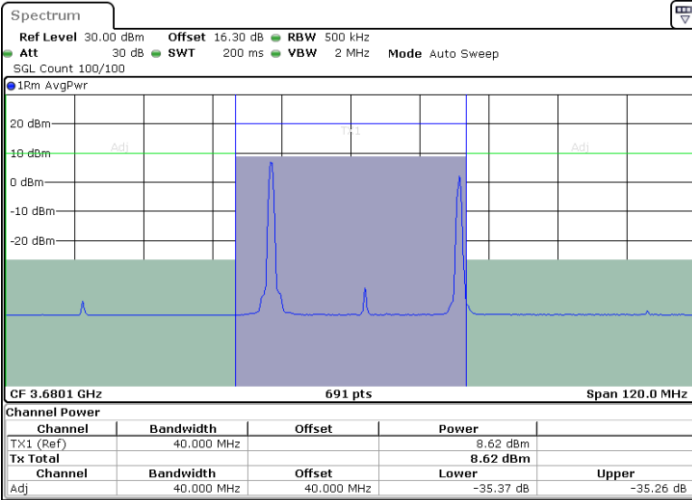

N/A

Date: 25.MAR.2021 11:02:56

LTE Band 48C / 15MHz+20MHz

16QAM

Highest Channel / 1RB0 and 1RB99

Highest Channel / 1RB74 and 1RB0

Date: 25.MAR.2021 11:29:14

Date: 25.MAR.2021 11:31:16

Highest Channel / FullIRB

N/A

Date: 25.MAR.2021 11:27:11

LTE Band 48C / 20MHz+5MHz

16QAM

Lowest Channel / 1RB0 and 1RB24

Lowest Channel / 1RB99 and 1RB0

Lowest Channel / FullIRB