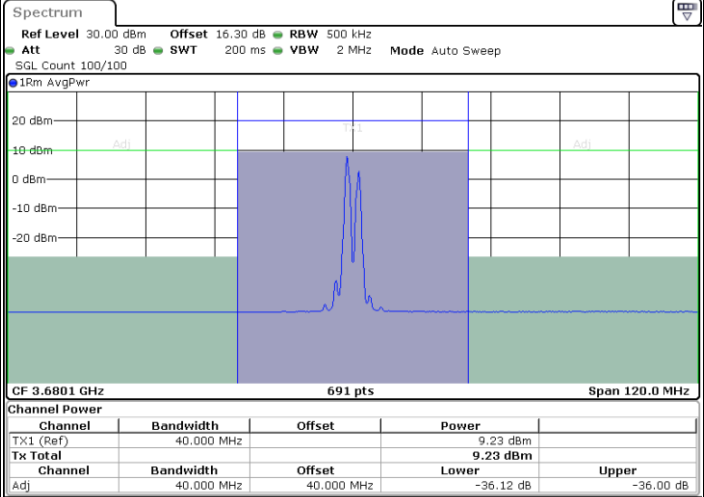

Date: 25.MAR.2021 14:25:15

LTE Band 48C / 20MHz+20MHz

16QAM

MiddleChannel / 1RB0 and 1RB99

Middle Channel / 1RB99 and 1RB0

Date: 25.MAR.2021 14:48:13

Date: 25.MAR.2021 14:50:16

Middle Channel / FullIRB

N/A

Date: 25.MAR.2021 14:46:10

LTE Band 48C / 20MHz+20MHz

16QAM

Highest Channel / 1RB0 and 1RB99

Highest Channel / 1RB99 and 1RB0

Date: 25.MAR.2021 15:10:51

Date: 25.MAR.2021 15:12:54

Highest Channel / FullIRB

N/A

Date: 25.MAR.2021 15:08:49

LTE Band 48C / 5MHz+20MHz

64QAM

Lowest Channel / 1RB0 and 1RB9

Lowest Channel / 1RB24 and 1RB0

Date: 24.MAR.2021 11:43:02