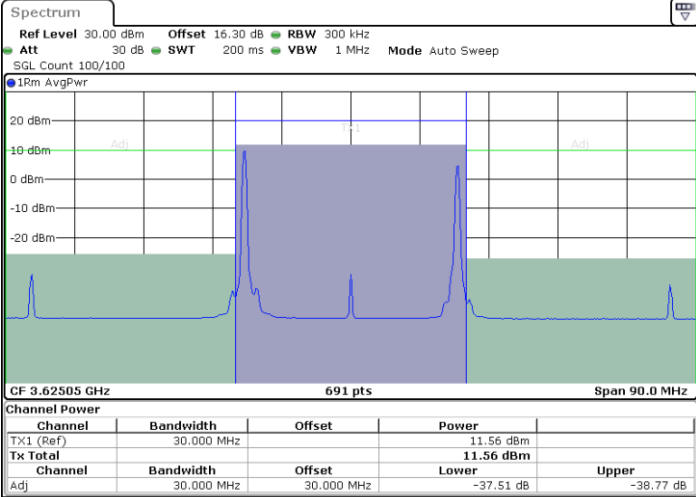

Highest Channel / 1RB24 and 1RB0

Highest Channel / FullIRB

N/A

LTE Band 48C / 10MHz+20MHz

64QAM

Lowest Channel / 1RB0 and 1RB9

Lowest Channel / 1RB49 and 1RB0

Lowest Channel / FullIRB

N/A

LTE Band 48C / 10MHz+20MHz

64QAM

Middle Channel / 1RB0 and 1RB9

Middle Channel / 1RB49 and 1RB0

Date: 24.MAR.2021 16:30:06

Date: 24.MAR.2021 16:33:29

Middle Channel / FullIRB