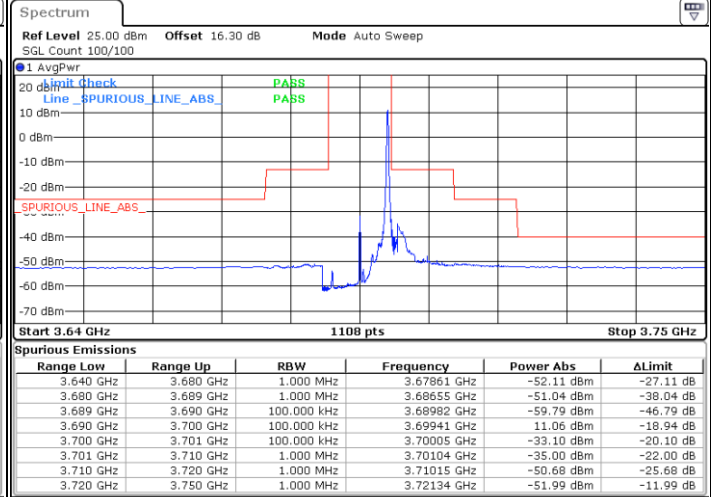

Date: 23.MAR.2021 17:15:19

LTE Band 48 / 10MHz

256QAM

Highest Channel / 1RB0

Highest Channel / 1RBmax

Date: 23.MAR.2021 17:20:39

Date: 23.MAR.2021 17:21:48

Highest Channel / FullIRB

N/A

Date: 23.MAR.2021 17:19:26

LTE Band 48 / 15MHz

256QAM

Lowest Channel / 1RB0

Lowest Channel / 1RBmax

Date: 23.MAR.2021 17:33:31

Date: 23.MAR.2021 17:34:34