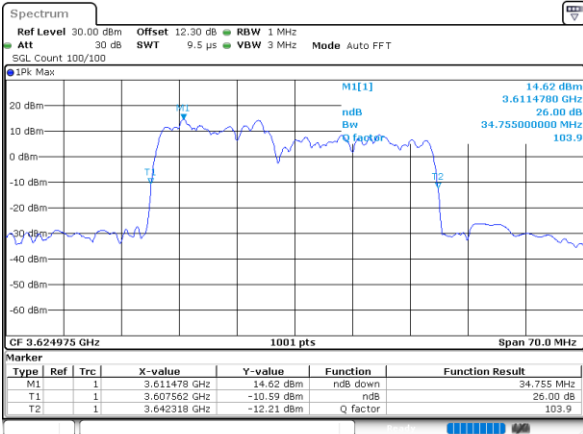

Middle Channel / 20MHz+5MHz

Date: 24.MAR.2021 15:10:43

Middle Channel / 20MHz+10MHz

Date: 25.MAR.2021 10:15:47

Middle Channel / 20MHz+15MHz

Date: 25.MAR.2021 13:52:45

LTE Band 48C

QPSK

Middle Channel / 20MHz+20MHz

N/A

LTE Band 48C

16QAM

Middle Channel / 5MHz+20MHz

Date: 24.MAR.2021 14:25:07

Middle Channel / 10MHz+20MHz

Date: 24.MAR.2021 16:48:09

Middle Channel / 15MHz+20MHz

Date: 25.MAR.2021 11:14:05

Middle Channel / 20MHz+5MHz

Date: 24.MAR.2021 15:10:21

Middle Channel / 20MHz+10MHz

Date: 25.MAR.2021 10:15:25

Middle Channel / 20MHz+15MHz

Date: 25.MAR.2021 13:52:23

LTE Band 48C

16QAM

Middle Channel / 20MHz+20MHz

N/A

LTE Band 48C

64QAM

Middle Channel / 5MHz+20MHz

Date: 24.MAR.2021 14:24:45