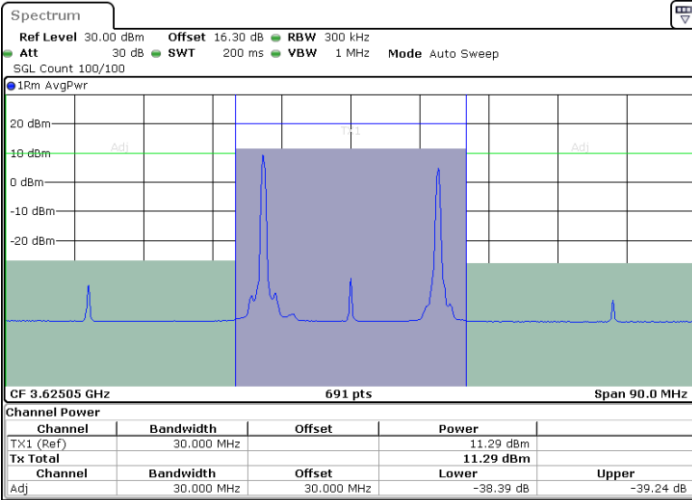

Middle Channel / 20MHz+10MHz

Date: 25.MAR.2021 10:16:09

Middle Channel / 20MHz+15MHz

Date: 25.MAR.2021 13:53:07

LTE Band 48C

256QAM

Middle Channel / 20MHz+20MHz

N/A

ACLR

LTE Band 48C / 5MHz+20MHz

QPSK

Middle Channel / 1RB0 and 1RB9

Middle Channel / 1RB24 and 1RB0

Date: 24.MAR.2021 13:53:45

Date: 24.MAR.2021 13:54:26

Middle Channel / FullIRB

N/A

Date: 24.MAR.2021 13:50:21

LTE Band 48C / 5MHz+20MHz

QPSK

Highest Channel / 1RB0 and 1RB99

Highest Channel / 1RB24 and 1RB0

Highest Channel / FullIRB

N/A