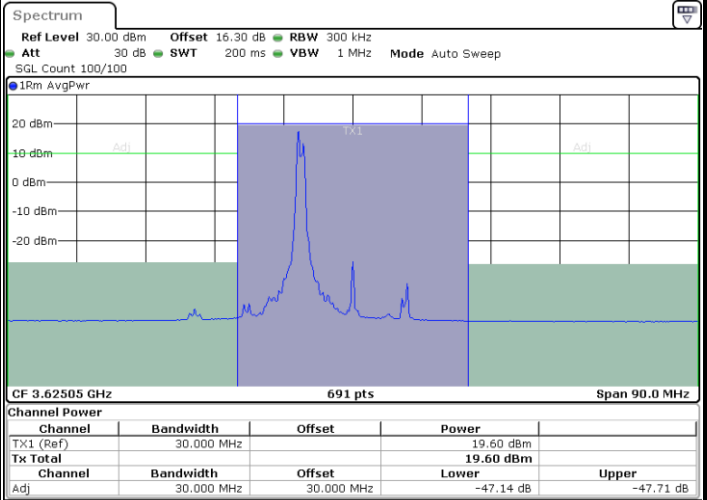

Middle Channel / 20MHz+10MHz

Date: 25.MAR.2021 10:16:09

Middle Channel / 20MHz+15MHz

Date: 25.MAR.2021 13:53:07

LTE Band 48C

256QAM

Middle Channel / 20MHz+20MHz

N/A

ACLR

LTE Band 48C / 5MHz+20MHz

QPSK

Middle Channel / 1RB0 and 1RB9

Middle Channel / 1RB24 and 1RB0

Date: 24.MAR.2021 13:53:45

Date: 24.MAR.2021 13:54:26

Middle Channel / FullIRB

N/A

Date: 24.MAR.2021 13:50:21

LTE Band 48C / 5MHz+20MHz

QPSK

Highest Channel / 1RB0 and 1RB99

Highest Channel / 1RB24 and 1RB0

Highest Channel / FullIRB

N/A