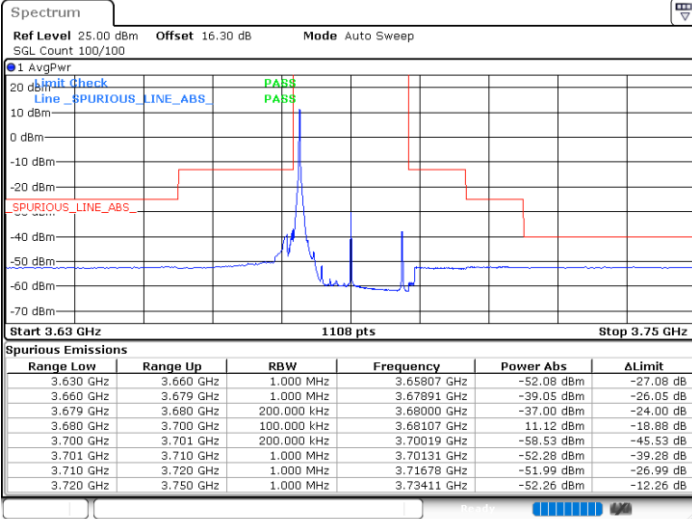

Lowest Channel / 1RBmax

Date: 23.MAR.2021 17:45:37

Date: 23.MAR.2021 17:46:40

Lowest Channel / FullIRB

N/A

Date: 23.MAR.2021 17:44:00

LTE Band 48 / 20MHz

256QAM

Middle Channel / 1RB0

Middle Channel / 1RBmax

Date: 23.MAR.2021 17:41:36

Date: 23.MAR.2021 17:42:39

Middle Channel / FullIRB

N/A

Date: 23.MAR.2021 17:40:32

LTE Band 48 / 20MHz

256QAM

Highest Channel / 1RB0

Highest Channel / 1RBmax

Date: 23.MAR.2021 17:50:22

Date: 23.MAR.2021 17:51:46

Highest Channel / FullIRB

N/A

Date: 23.MAR.2021 17:49:21