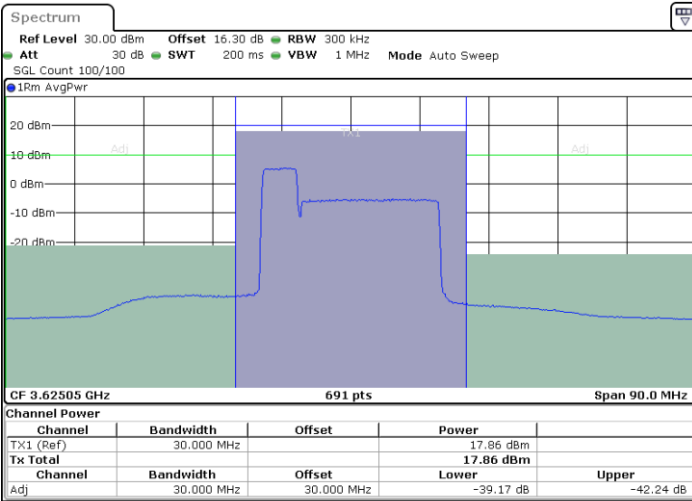

Middle Channel / 20MHz+10MHz

Date: 25.MAR.2021 10:16:09

Middle Channel / 20MHz+15MHz

Date: 25.MAR.2021 13:53:07

LTE Band 48C

256QAM

Middle Channel / 20MHz+20MHz

N/A

ACLR

LTE Band 48C / 5MHz+20MHz

QPSK

Middle Channel / 1RB0 and 1RB9

Middle Channel / 1RB24 and 1RB0

Date: 24.MAR.2021 13:53:45

Date: 24.MAR.2021 13:54:26

Middle Channel / FullIRB

N/A

Date: 24.MAR.2021 13:50:21

LTE Band 48C / 5MHz+20MHz

QPSK

Highest Channel / 1RB0 and 1RB99

Highest Channel / 1RB24 and 1RB0

Highest Channel / FullIRB

N/A