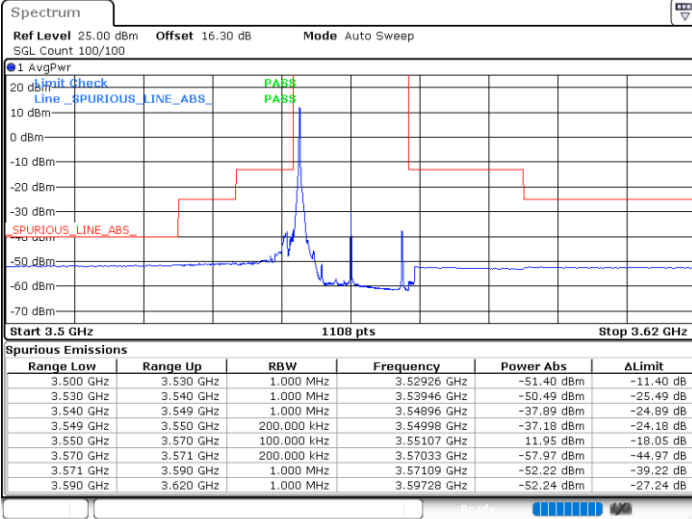

Date: 23.MAR.2021 17:37:08

Date: 23.MAR.2021 17:38:13

Highest Channel / FullIRB

N/A

Date: 23.MAR.2021 17:36:00

LTE Band 48 / 20MHz

256QAM

Lowest Channel / 1RB0

Lowest Channel / 1RBmax

Date: 23.MAR.2021 17:45:37

Date: 23.MAR.2021 17:46:40

Lowest Channel / FullIRB

N/A

Date: 23.MAR.2021 17:44:00

LTE Band 48 / 20MHz

256QAM