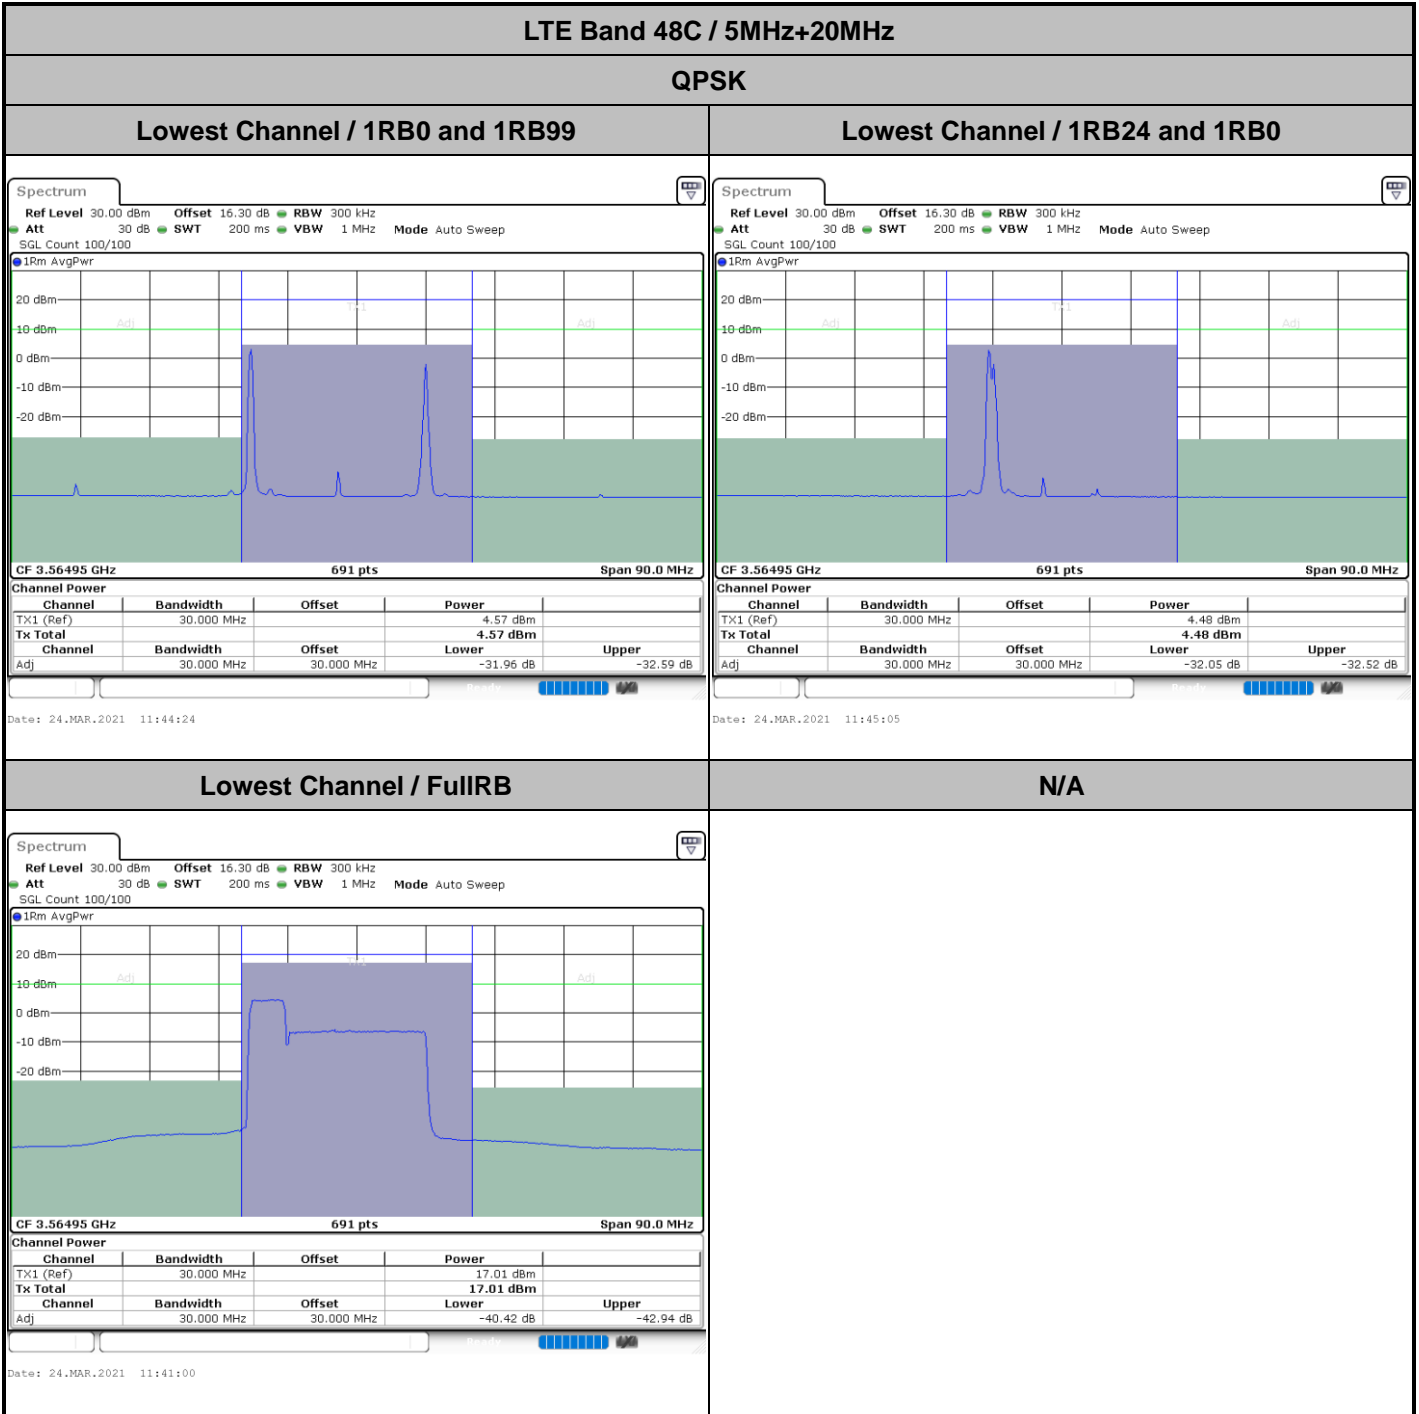

Middle Channel / 5MHz+20MHz

Date: 24.MAR.2021 14:27:32

Middle Channel / 10MHz+20MHz

Date: 24.MAR.2021 16:49:16

Middle Channel / 15MHz+20MHz

Date: 25.MAR.2021 11:15:12

Middle Channel / 20MHz+5MHz

Date: 24.MAR.2021 15:11:27

Middle Channel / 20MHz+10MHz

Date: 25.MAR.2021 10:16:09

Middle Channel / 20MHz+15MHz

Date: 25.MAR.2021 13:53:07

LTE Band 48C

256QAM

Middle Channel / 20MHz+20MHz

N/A

ACLR

LTE Band 48C / 5MHz+20MHz

QPSK

Middle Channel / 1RB0 and 1RB9

Middle Channel / 1RB24 and 1RB0

Date: 24.MAR.2021 13:53:45

Date: 24.MAR.2021 13:54:26

Middle Channel / FullIRB

N/A

Date: 24.MAR.2021 13:50:21

LTE Band 48C / 5MHz+20MHz

QPSK

Highest Channel / 1RB0 and 1RB99

Highest Channel / 1RB24 and 1RB0

Highest Channel / FullIRB

N/A