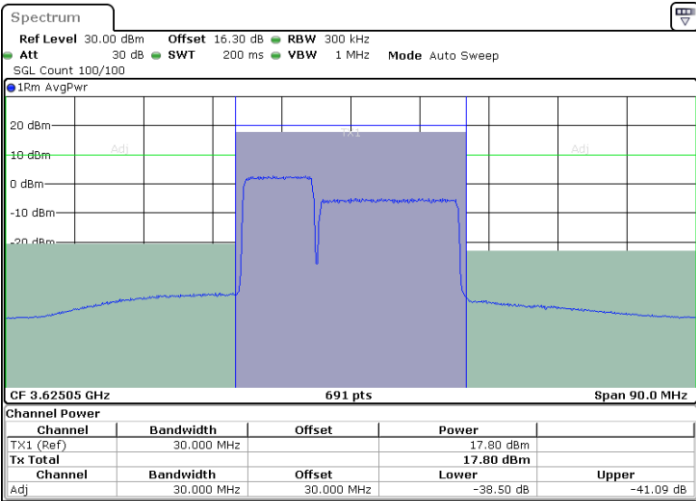

LTE Band 48C / 10MHz+20MHz

QPSK

Lowest Channel / 1RB0 and 1RB99

Lowest Channel / 1RB49 and 1RB0

Date: 24.MAR.2021 16:13:56

Date: 24.MAR.2021 16:14:37

Lowest Channel / FullIRB

N/A

Date: 24.MAR.2021 16:10:32

LTE Band 48C / 10MHz+20MHz

QPSK

Middle Channel / 1RB0 and 1RB9

Middle Channel / 1RB49 and 1RB0

Date: 24.MAR.2021 16:31:28

Date: 24.MAR.2021 16:32:08

Middle Channel / FullIRB

N/A

Date: 24.MAR.2021 16:28:04

LTE Band 48C / 10MHz+20MHz

QPSK

Highest Channel / 1RB0 and 1RB99

Highest Channel / 1RB49 and 1RB0

Highest Channel / FullIRB

N/A