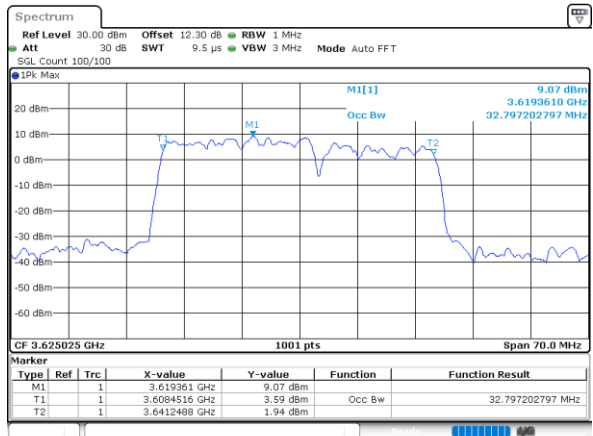

Middle Channel / 20MHz+15MHz

Date: 25.MAR.2021 13:51:38

LTE Band 48C

64QAM

Middle Channel / 20MHz+20MHz

N/A

LTE Band 48C

256QAM

Middle Channel / 5MHz+20MHz

Date: 24.MAR.2021 14:27:32

Middle Channel / 10MHz+20MHz

Date: 24.MAR.2021 16:49:16

Middle Channel / 15MHz+20MHz

Date: 25.MAR.2021 11:15:12

Middle Channel / 20MHz+5MHz

Date: 24.MAR.2021 15:11:27

Middle Channel / 20MHz+10MHz

Date: 25.MAR.2021 10:16:09

Middle Channel / 20MHz+15MHz

Date: 25.MAR.2021 13:53:07

LTE Band 48C

256QAM

Middle Channel / 20MHz+20MHz

N/A