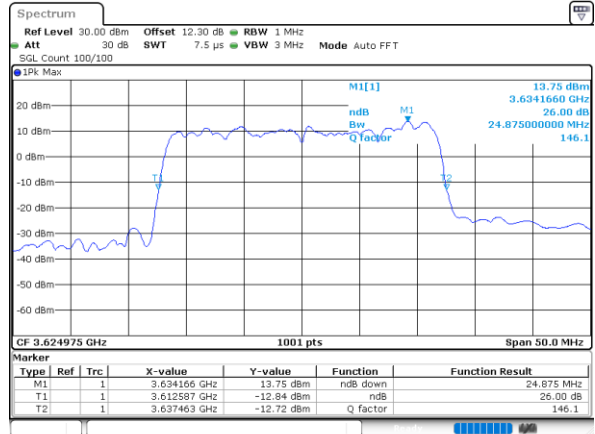

Middle Channel / 20MHz+5MHz

Date: 24.MAR.2021 15:10:21