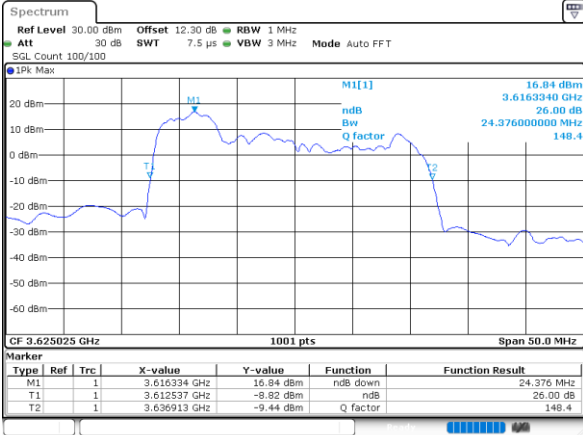

Middle Channel / 20MHz+5MHz

Date: 24.MAR.2021 15:10:43

Middle Channel / 20MHz+10MHz

Date: 25.MAR.2021 10:15:47

Middle Channel / 20MHz+15MHz

Date: 25.MAR.2021 13:52:45

LTE Band 48C

QPSK

Middle Channel / 20MHz+20MHz

N/A

LTE Band 48C

16QAM

Middle Channel / 5MHz+20MHz

Date: 24.MAR.2021 14:25:07

Middle Channel / 10MHz+20MHz

Date: 24.MAR.2021 16:48:09

Middle Channel / 15MHz+20MHz

Date: 25.MAR.2021 11:14:05

Middle Channel / 20MHz+5MHz

Date: 24.MAR.2021 15:10:21

Middle Channel / 20MHz+10MHz

Date: 25.MAR.2021 10:15:25

Middle Channel / 20MHz+15MHz

Date: 25.MAR.2021 13:52:23