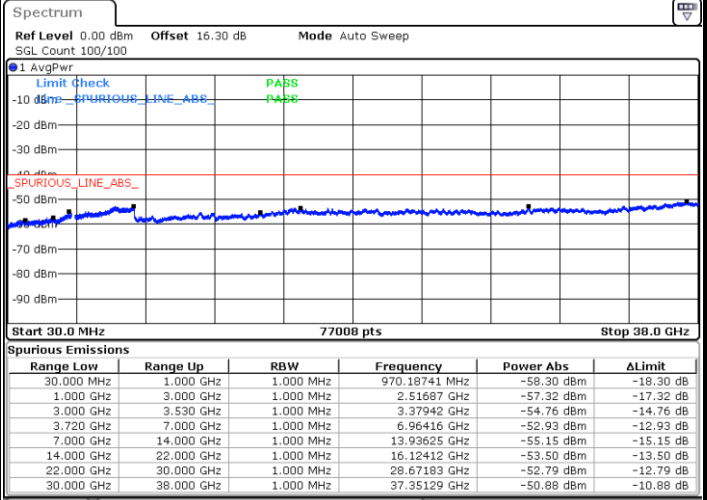

256QAM

Highest Channel / 1RB0

Highest Channel / 1RBmax

Date: 23.MAR.2021 17:50:22

Date: 23.MAR.2021 17:51:46

Highest Channel / FullIRB

N/A

Date: 23.MAR.2021 17:49:21

Conducted Spurious Emission

LTE Band 48 / 10MHz

Lowest Channel / QPSK

Middle Channel / QPSK

Date: 23.MAR.2021 13:46:55

Date: 23.MAR.2021 13:48:01

Highest Channel / QPSK

Date: 23.MAR.2021 13:49:07

LTE Band 48 / 15MHz

Lowest Channel / QPSK

Middle Channel / QPSK

Date: 23.MAR.2021 13:50:15

Date: 23.MAR.2021 13:51:21

Highest Channel / QPSK

Date: 23.MAR.2021 13:52:28

LTE Band 48 / 20MHz