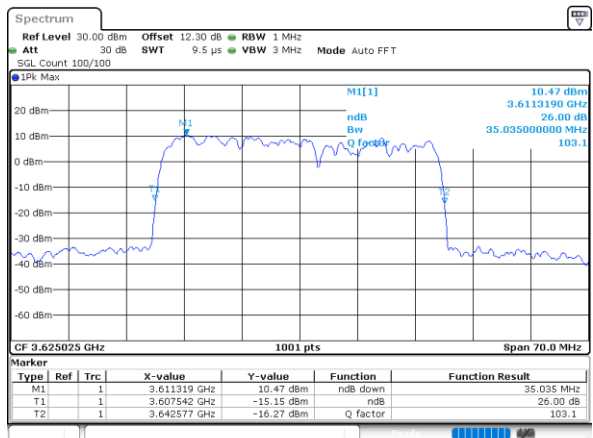

LTE Band 48C

16QAM

Middle Channel / 20MHz+20MHz

N/A

LTE Band 48C

64QAM

Middle Channel / 5MHz+20MHz

Date: 24.MAR.2021 14:24:45

Middle Channel / 10MHz+20MHz

Date: 24.MAR.2021 16:47:47

Middle Channel / 15MHz+20MHz

Date: 25.MAR.2021 11:13:43

Middle Channel / 20MHz+5MHz

Date: 24.MAR.2021 15:09:58

Middle Channel / 20MHz+10MHz

Date: 25.MAR.2021 10:15:02

Middle Channel / 20MHz+15MHz

Date: 25.MAR.2021 13:52:00

LTE Band 48C

64QAM

Middle Channel / 20MHz+20MHz

N/A

LTE Band 48C

256QAM