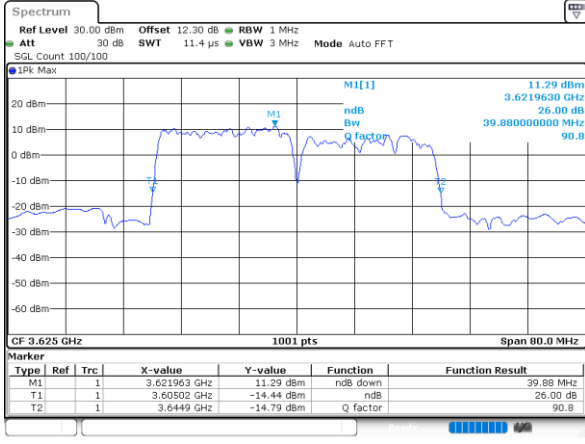

Middle Channel / 20MHz+15MHz

Date: 25.MAR.2021 13:52:00

LTE Band 48C

64QAM

Middle Channel / 20MHz+20MHz

N/A

LTE Band 48C

256QAM

Middle Channel / 5MHz+20MHz

Date: 24.MAR.2021 14:27:58

Middle Channel / 10MHz+20MHz

Date: 24.MAR.2021 16:48:54

Middle Channel / 15MHz+20MHz

Date: 25.MAR.2021 11:14:50

Middle Channel / 20MHz+5MHz

Date: 24.MAR.2021 15:11:05