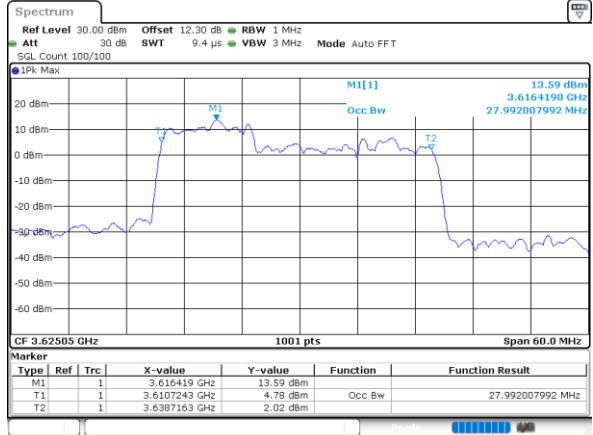

Middle Channel / 20MHz+15MHz

Date: 25.MAR.2021 13:51:38

LTE Band 48C

64QAM

Middle Channel / 20MHz+20MHz

N/A

LTE Band 48C

256QAM

Middle Channel / 5MHz+20MHz

Date: 24.MAR.2021 14:27:32

Middle Channel / 10MHz+20MHz

Date: 24.MAR.2021 16:49:16

Middle Channel / 15MHz+20MHz

Date: 25.MAR.2021 11:15:12

Middle Channel / 20MHz+5MHz

Date: 24.MAR.2021 15:11:27