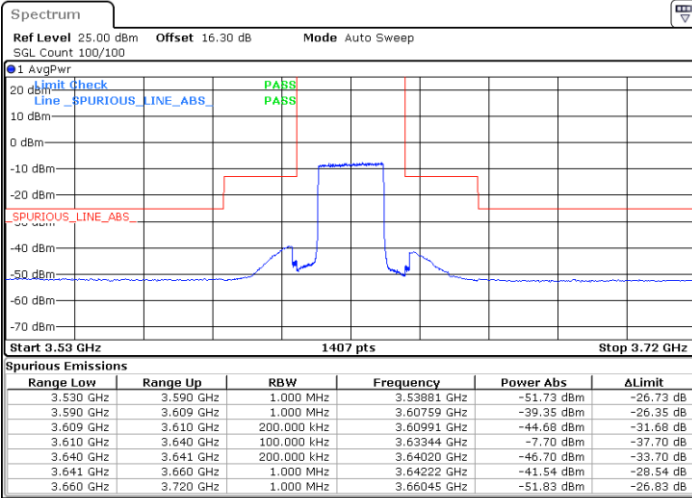

Lowest Channel / 1RBmax

Date: 23.MAR.2021 17:45:37

Date: 23.MAR.2021 17:46:40

Lowest Channel / FullIRB

N/A

Date: 23.MAR.2021 17:44:00

LTE Band 48 / 20MHz

256QAM

Middle Channel / 1RB0

Middle Channel / 1RBmax

Date: 23.MAR.2021 17:41:36

Date: 23.MAR.2021 17:42:39

Middle Channel / FullIRB

N/A

Date: 23.MAR.2021 17:40:32

LTE Band 48 / 20MHz

256QAM

Highest Channel / 1RB0

Highest Channel / 1RBmax

Date: 23.MAR.2021 17:50:22

Date: 23.MAR.2021 17:51:46

Highest Channel / FullIRB

N/A

Date: 23.MAR.2021 17:49:21