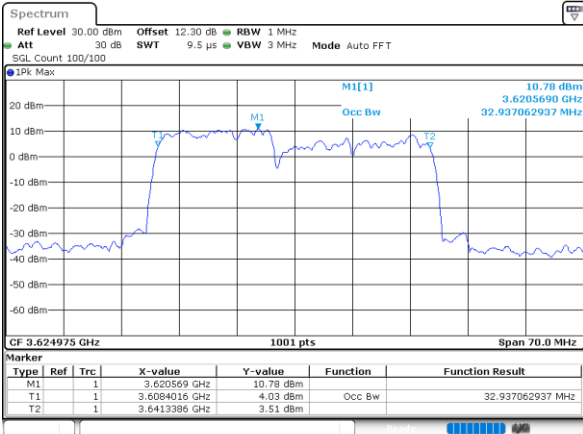

Middle Channel / 15MHz+20MHz

Date: 25.MAR.2021 11:13:21