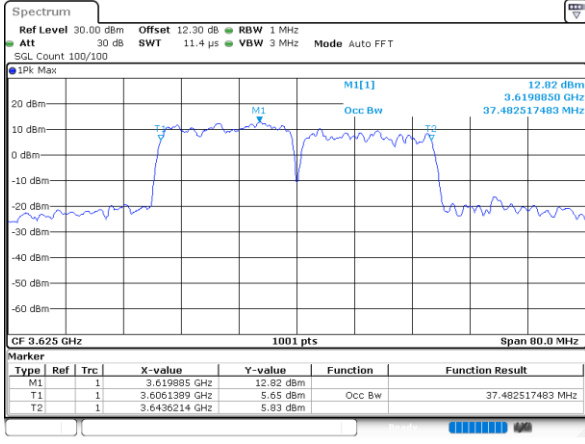

LTE Band 48C

QPSK

Middle Channel / 5MHz+20MHz

Date: 24.MAR.2021 14:26:13

Middle Channel / 10MHz+20MHz

Date: 24.MAR.2021 16:46:40

Middle Channel / 15MHz+20MHz

Date: 25.MAR.2021 11:12:36

Middle Channel / 20MHz+5MHz

Date: 24.MAR.2021 15:08:52

Middle Channel / 20MHz+10MHz

Date: 25.MAR.2021 10:13:55

Middle Channel / 20MHz+15MHz

Date: 25.MAR.2021 13:50:53

LTE Band 48C

QPSK

Middle Channel / 20MHz+20MHz

N/A

LTE Band 48C

16QAM

Middle Channel / 5MHz+20MHz

Date: 24.MAR.2021 14:24:00

Middle Channel / 10MHz+20MHz

Date: 24.MAR.2021 16:47:03