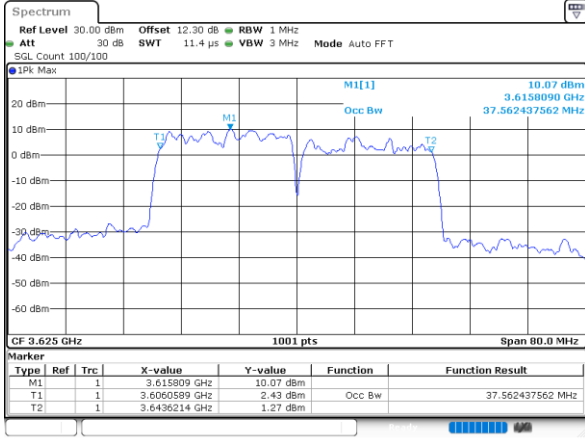

Middle Channel / 5MHz+20MHz

Date: 24.MAR.2021 14:27:32

Middle Channel / 10MHz+20MHz

Date: 24.MAR.2021 16:49:16

Middle Channel / 15MHz+20MHz

Date: 25.MAR.2021 11:15:12

Middle Channel / 20MHz+5MHz

Date: 24.MAR.2021 15:11:27

Middle Channel / 20MHz+10MHz

Date: 25.MAR.2021 10:16:09

Middle Channel / 20MHz+15MHz

Date: 25.MAR.2021 13:53:07

LTE Band 48C

256QAM

Middle Channel / 20MHz+20MHz

N/A

ACLR

LTE Band 48C / 5MHz+20MHz

QPSK

Middle Channel / 1RB0 and 1RB9

Middle Channel / 1RB24 and 1RB0

Date: 24.MAR.2021 13:53:45

Date: 24.MAR.2021 13:54:26

Middle Channel / FullIRB