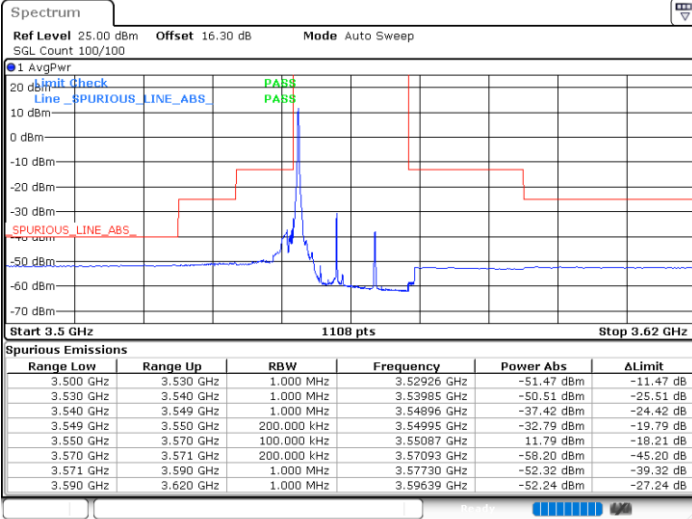

Date: 23.MAR.2021 17:15:19

LTE Band 48 / 10MHz

256QAM

Highest Channel / 1RB0

Highest Channel / 1RBmax

Date: 23.MAR.2021 17:20:39

Date: 23.MAR.2021 17:21:48

Highest Channel / FullIRB

N/A

Date: 23.MAR.2021 17:19:26

LTE Band 48 / 15MHz

256QAM

Lowest Channel / 1RB0

Lowest Channel / 1RBmax

Date: 23.MAR.2021 17:33:31

Date: 23.MAR.2021 17:34:34

Lowest Channel / FullIRB

N/A

Date: 23.MAR.2021 17:32:29

LTE Band 48 / 15MHz

256QAM

Middle Channel / 1RB0

Middle Channel / 1RBmax

Date: 23.MAR.2021 17:30:10