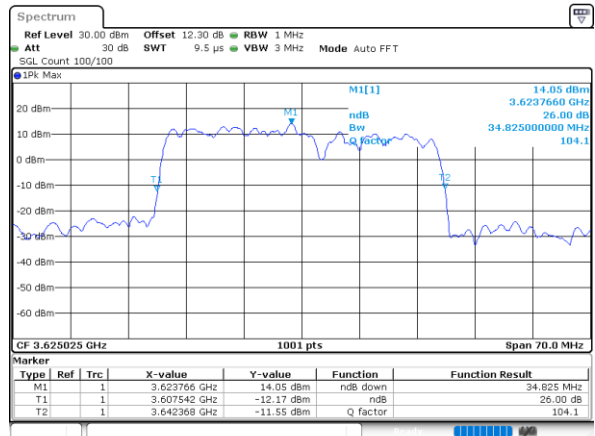

LTE Band 48C

QPSK

Middle Channel / 5MHz+20MHz

Date: 24.MAR.2021 14:25:51

Middle Channel / 10MHz+20MHz

Date: 24.MAR.2021 16:48:32

Middle Channel / 15MHz+20MHz

Date: 25.MAR.2021 11:14:28

Middle Channel / 20MHz+5MHz

Date: 24.MAR.2021 15:10:43

Middle Channel / 20MHz+10MHz

Date: 25.MAR.2021 10:15:47

Middle Channel / 20MHz+15MHz

Date: 25.MAR.2021 13:52:45

LTE Band 48C

QPSK

Middle Channel / 20MHz+20MHz

N/A

LTE Band 48C

16QAM

Middle Channel / 5MHz+20MHz

Date: 24.MAR.2021 14:25:07

Middle Channel / 10MHz+20MHz

Date: 24.MAR.2021 16:48:09