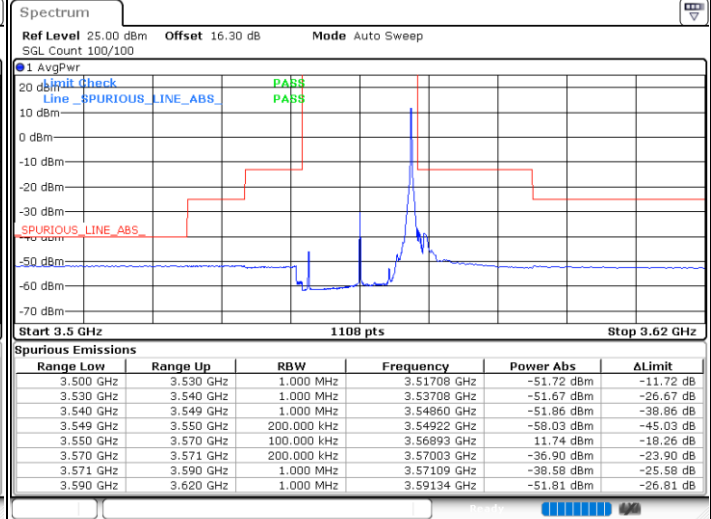

Date: 23.MAR.2021 17:37:08

Date: 23.MAR.2021 17:38:13

Highest Channel / FullIRB

N/A

Date: 23.MAR.2021 17:36:00

LTE Band 48 / 20MHz

256QAM

Lowest Channel / 1RB0

Lowest Channel / 1RBmax

Date: 23.MAR.2021 17:45:37

Date: 23.MAR.2021 17:46:40

Lowest Channel / FullIRB

N/A

Date: 23.MAR.2021 17:44:00

LTE Band 48 / 20MHz

256QAM