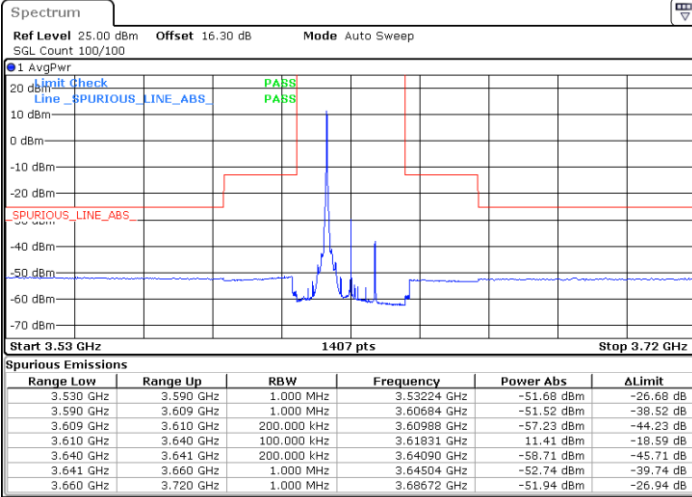

Lowest Channel / FullIRB

N/A

Date: 23.MAR.2021 17:32:29

LTE Band 48 / 15MHz

256QAM

Middle Channel / 1RB0

Middle Channel / 1RBmax

Date: 23.MAR.2021 17:30:10

Date: 23.MAR.2021 17:31:13

Middle Channel / FullIRB

N/A

Date: 23.MAR.2021 17:28:58

LTE Band 48 / 15MHz

256QAM

Highest Channel / 1RB0

Highest Channel / 1RBmax