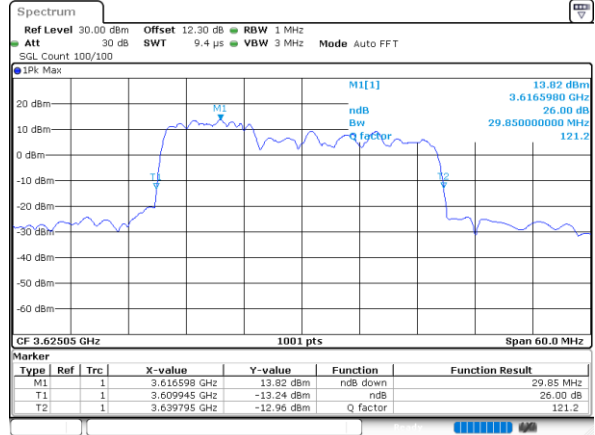

Middle Channel / 20MHz+5MHz

Date: 24.MAR.2021 15:10:43

Middle Channel / 20MHz+10MHz

Date: 25.MAR.2021 10:15:47

Middle Channel / 20MHz+15MHz

Date: 25.MAR.2021 13:52:45

LTE Band 48C

QPSK

Middle Channel / 20MHz+20MHz

N/A

LTE Band 48C

16QAM

Middle Channel / 5MHz+20MHz

Date: 24.MAR.2021 14:25:07

Middle Channel / 10MHz+20MHz

Date: 24.MAR.2021 16:48:09

Middle Channel / 15MHz+20MHz

Date: 25.MAR.2021 11:14:05

Middle Channel / 20MHz+5MHz

Date: 24.MAR.2021 15:10:21

Middle Channel / 20MHz+10MHz

Date: 25.MAR.2021 10:15:25

Middle Channel / 20MHz+15MHz

Date: 25.MAR.2021 13:52:23