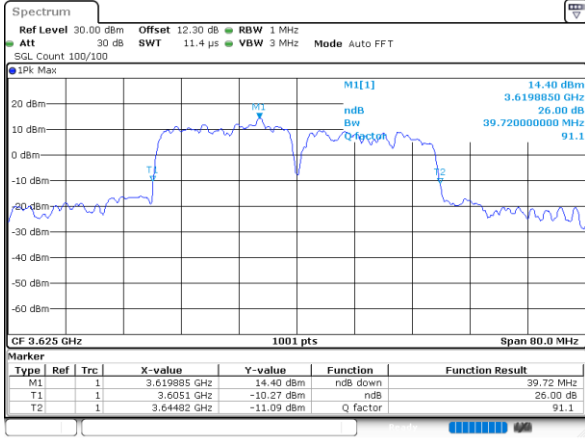

LTE Band 48C

QPSK

Middle Channel / 5MHz+20MHz

Date: 24.MAR.2021 14:25:51

Middle Channel / 10MHz+20MHz

Date: 24.MAR.2021 16:48:32

Middle Channel / 15MHz+20MHz

Date: 25.MAR.2021 11:14:28

Middle Channel / 20MHz+5MHz

Date: 24.MAR.2021 15:10:43

Middle Channel / 20MHz+10MHz

Date: 25.MAR.2021 10:15:47

Middle Channel / 20MHz+15MHz

Date: 25.MAR.2021 13:52:45

LTE Band 48C

QPSK

Middle Channel / 20MHz+20MHz

N/A

LTE Band 48C

16QAM

Middle Channel / 5MHz+20MHz

Date: 24.MAR.2021 14:25:07

Middle Channel / 10MHz+20MHz

Date: 24.MAR.2021 16:48:09