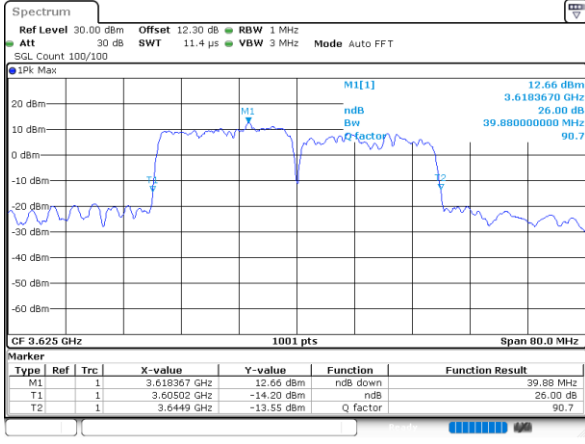

Middle Channel / 15MHz+20MHz

Date: 25.MAR.2021 11:14:05

Middle Channel / 20MHz+5MHz

Date: 24.MAR.2021 15:10:21

Middle Channel / 20MHz+10MHz

Date: 25.MAR.2021 10:15:25

Middle Channel / 20MHz+15MHz

Date: 25.MAR.2021 13:52:23

LTE Band 48C

16QAM

Middle Channel / 20MHz+20MHz

N/A

LTE Band 48C

64QAM

Middle Channel / 5MHz+20MHz

Date: 24.MAR.2021 14:24:45