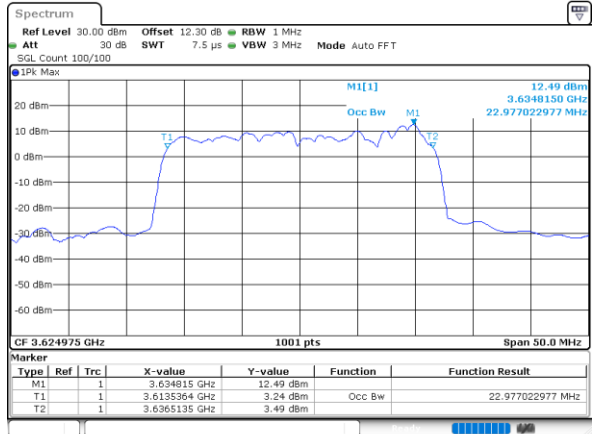

Middle Channel / 20MHz+15MHz

Date: 25.MAR.2021 13:51:38

LTE Band 48C

64QAM

Middle Channel / 20MHz+20MHz

N/A

LTE Band 48C

256QAM

Middle Channel / 5MHz+20MHz

Date: 24.MAR.2021 14:27:32

Middle Channel / 10MHz+20MHz

Date: 24.MAR.2021 16:49:16

Middle Channel / 15MHz+20MHz

Date: 25.MAR.2021 11:15:12

Middle Channel / 20MHz+5MHz

Date: 24.MAR.2021 15:11:27

Middle Channel / 20MHz+10MHz

Date: 25.MAR.2021 10:16:09

Middle Channel / 20MHz+15MHz

Date: 25.MAR.2021 13:53:07

LTE Band 48C

256QAM

Middle Channel / 20MHz+20MHz

N/A