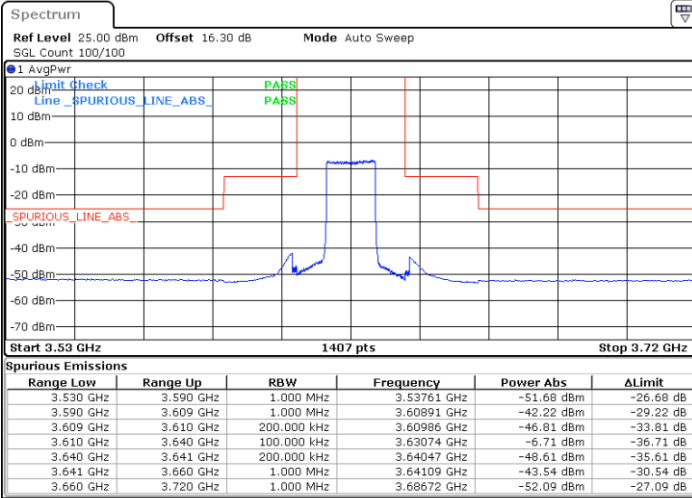

Lowest Channel / FullIRB

N/A

Date: 23.MAR.2021 17:32:29

LTE Band 48 / 15MHz

256QAM

Middle Channel / 1RB0

Middle Channel / 1RBmax

Date: 23.MAR.2021 17:30:10

Date: 23.MAR.2021 17:31:13

Middle Channel / FullIRB

N/A

Date: 23.MAR.2021 17:28:58

LTE Band 48 / 15MHz

256QAM

Highest Channel / 1RB0

Highest Channel / 1RBmax