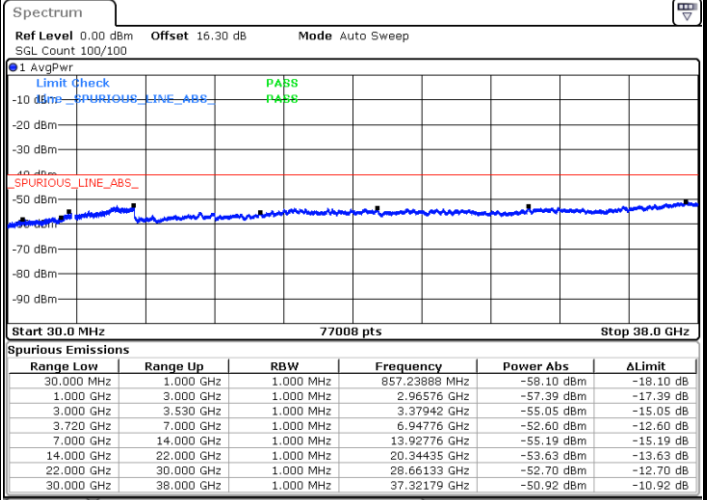

256QAM

Highest Channel / 1RB0

Highest Channel / 1RBmax

Date: 23.MAR.2021 17:50:22

Date: 23.MAR.2021 17:51:46

Highest Channel / FullIRB

N/A

Date: 23.MAR.2021 17:49:21

Conducted Spurious Emission

LTE Band 48 / 10MHz

Lowest Channel / QPSK

Middle Channel / QPSK

Date: 23.MAR.2021 13:46:55

Date: 23.MAR.2021 13:48:01

Highest Channel / QPSK

Date: 23.MAR.2021 13:49:07

LTE Band 48 / 15MHz

Lowest Channel / QPSK

Middle Channel / QPSK

Date: 23.MAR.2021 13:50:15

Date: 23.MAR.2021 13:51:21

Highest Channel / QPSK

Date: 23.MAR.2021 13:52:28

LTE Band 48 / 20MHz