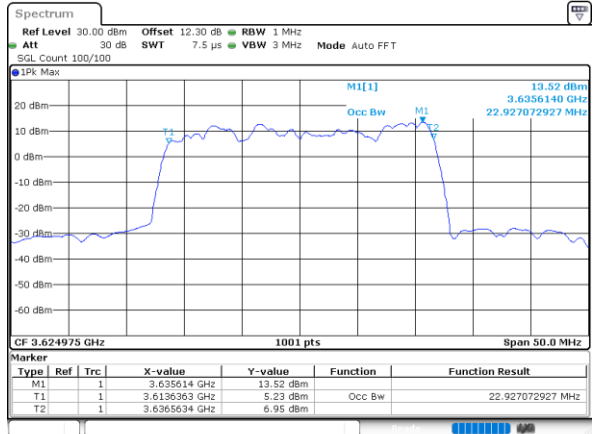

Middle Channel / 20MHz+5MHz

Date: 24.MAR.2021 15:08:52

Middle Channel / 20MHz+10MHz

Date: 25.MAR.2021 10:13:55

Middle Channel / 20MHz+15MHz

Date: 25.MAR.2021 13:50:53

LTE Band 48C

QPSK

Middle Channel / 20MHz+20MHz

N/A

LTE Band 48C

16QAM

Middle Channel / 5MHz+20MHz

Date: 24.MAR.2021 14:24:00

Middle Channel / 10MHz+20MHz

Date: 24.MAR.2021 16:47:03

Middle Channel / 15MHz+20MHz

Date: 25.MAR.2021 11:12:59

Middle Channel / 20MHz+5MHz

Date: 24.MAR.2021 15:09:14

Middle Channel / 20MHz+10MHz

Date: 25.MAR.2021 10:14:18

Middle Channel / 20MHz+15MHz

Date: 25.MAR.2021 13:51:16