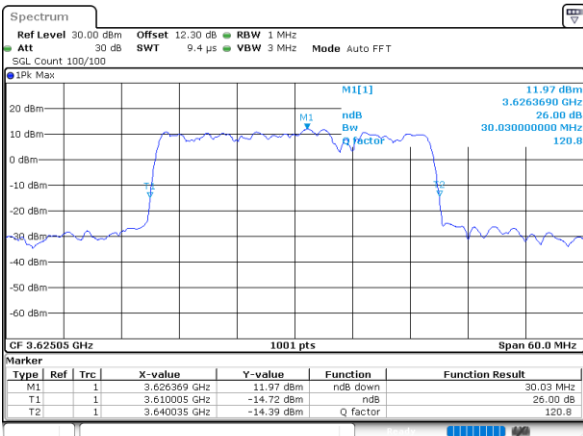

Middle Channel / 20MHz+20MHz

N/A

LTE Band 48C

16QAM

Middle Channel / 5MHz+20MHz

Date: 24.MAR.2021 14:25:07

Middle Channel / 10MHz+20MHz

Date: 24.MAR.2021 16:48:09

Middle Channel / 15MHz+20MHz

Date: 25.MAR.2021 11:14:05

Middle Channel / 20MHz+5MHz

Date: 24.MAR.2021 15:10:21

Middle Channel / 20MHz+10MHz

Date: 25.MAR.2021 10:15:25

Middle Channel / 20MHz+15MHz

Date: 25.MAR.2021 13:52:23

LTE Band 48C

16QAM

Middle Channel / 20MHz+20MHz

N/A

LTE Band 48C

64QAM

Middle Channel / 5MHz+20MHz

Date: 24.MAR.2021 14:24:45