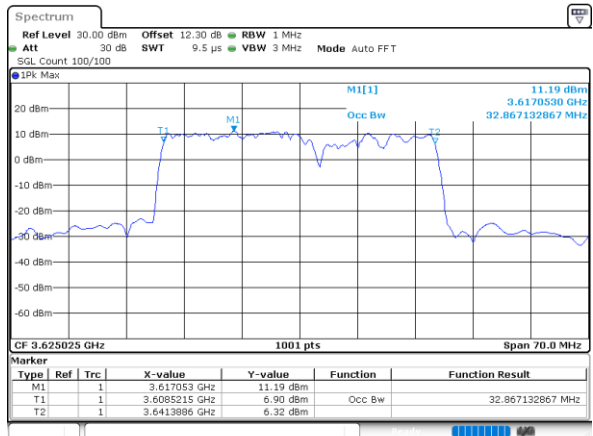

Middle Channel / 20MHz+20MHz

N/A

LTE Band 48C

16QAM

Middle Channel / 5MHz+20MHz

Date: 24.MAR.2021 14:24:00

Middle Channel / 10MHz+20MHz

Date: 24.MAR.2021 16:47:03

Middle Channel / 15MHz+20MHz

Date: 25.MAR.2021 11:12:59

Middle Channel / 20MHz+5MHz

Date: 24.MAR.2021 15:09:14

Middle Channel / 20MHz+10MHz

Date: 25.MAR.2021 10:14:18

Middle Channel / 20MHz+15MHz

Date: 25.MAR.2021 13:51:16

LTE Band 48C

16QAM

Middle Channel / 20MHz+20MHz

N/A

LTE Band 48C

64QAM

Middle Channel / 5MHz+20MHz

Date: 24.MAR.2021 14:24:23