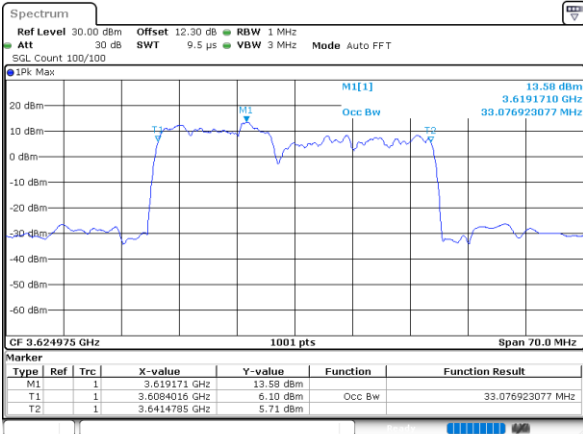

Middle Channel / 15MHz+20MHz

Date: 25.MAR.2021 11:12:59