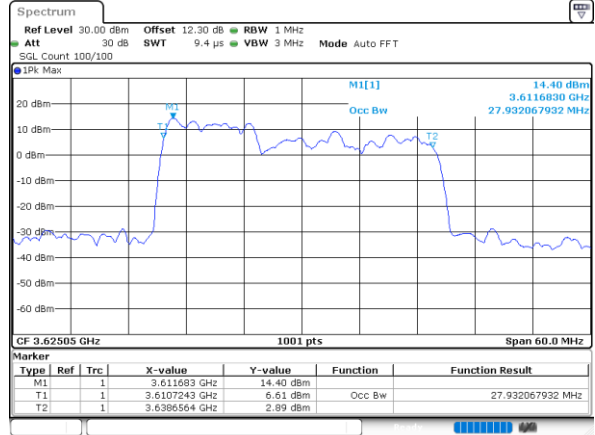

Middle Channel / 15MHz+20MHz

Date: 25.MAR.2021 11:12:59

Middle Channel / 20MHz+5MHz

Date: 24.MAR.2021 15:09:14

Middle Channel / 20MHz+10MHz

Date: 25.MAR.2021 10:14:18

Middle Channel / 20MHz+15MHz

Date: 25.MAR.2021 13:51:16

LTE Band 48C

16QAM

Middle Channel / 20MHz+20MHz

N/A

LTE Band 48C

64QAM

Middle Channel / 5MHz+20MHz

Date: 24.MAR.2021 14:24:23

Middle Channel / 10MHz+20MHz

Date: 24.MAR.2021 16:47:25

Middle Channel / 15MHz+20MHz

Date: 25.MAR.2021 11:13:21

Middle Channel / 20MHz+5MHz

Date: 24.MAR.2021 15:09:36

Middle Channel / 20MHz+10MHz

Date: 25.MAR.2021 10:14:40