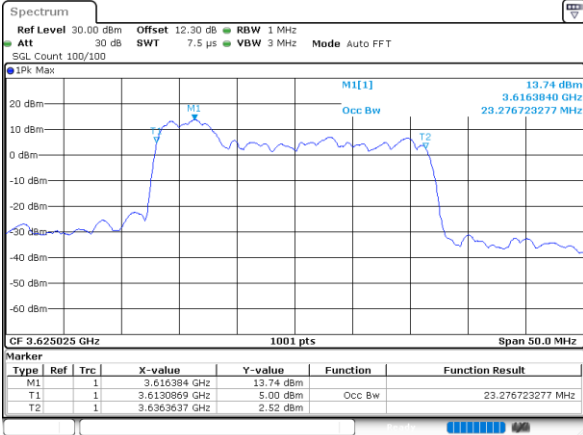

Middle Channel / 10MHz+20MHz

Date: 24.MAR.2021 16:47:25

Middle Channel / 15MHz+20MHz

Date: 25.MAR.2021 11:13:21

Middle Channel / 20MHz+5MHz

Date: 24.MAR.2021 15:09:36

Middle Channel / 20MHz+10MHz

Date: 25.MAR.2021 10:14:40

Middle Channel / 20MHz+15MHz

Date: 25.MAR.2021 13:51:38

LTE Band 48C

64QAM

Middle Channel / 20MHz+20MHz

N/A

LTE Band 48C

256QAM

Middle Channel / 5MHz+20MHz

Date: 24.MAR.2021 14:27:32

Middle Channel / 10MHz+20MHz

Date: 24.MAR.2021 16:49:16

Middle Channel / 15MHz+20MHz

Date: 25.MAR.2021 11:15:12

Middle Channel / 20MHz+5MHz

Date: 24.MAR.2021 15:11:27