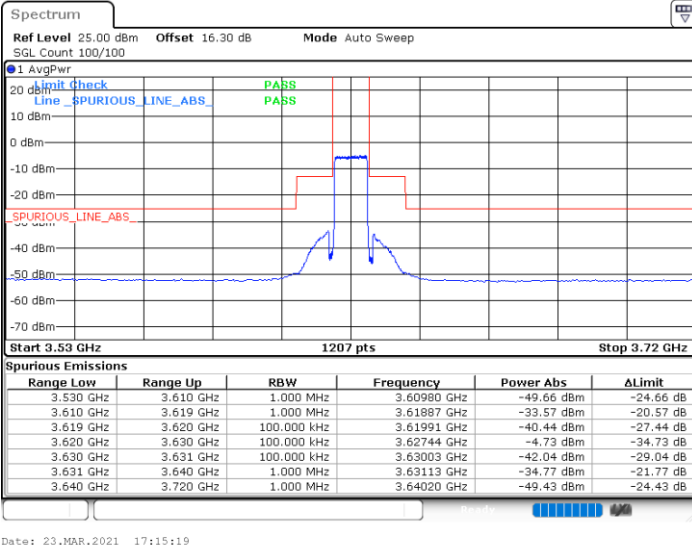

LTE Band 48 / 10MHz

256QAM

MiddleChannel / 1RB0

Middle Channel / 1RBmax

Date: 23.MAR.2021 17:16:29

Date: 23.MAR.2021 17:17:35

Middle Channel / FullIRB

N/A

Date: 23.MAR.2021 17:15:19

LTE Band 48 / 10MHz

256QAM

Highest Channel / 1RB0

Highest Channel / 1RBmax

Date: 23.MAR.2021 17:20:39

Date: 23.MAR.2021 17:21:48

Highest Channel / FullIRB