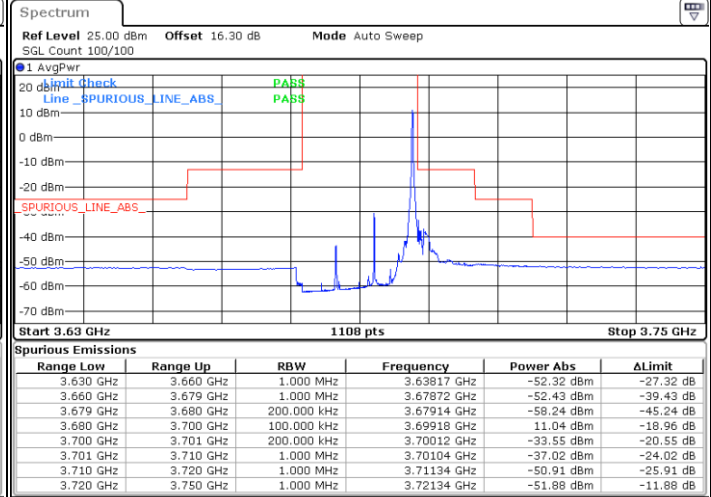

Lowest Channel / FullIRB

N/A

Date: 23.MAR.2021 17:32:29

LTE Band 48 / 15MHz

256QAM

Middle Channel / 1RB0

Middle Channel / 1RBmax

Date: 23.MAR.2021 17:30:10

Date: 23.MAR.2021 17:31:13

Middle Channel / FullIRB

N/A

Date: 23.MAR.2021 17:28:58

LTE Band 48 / 15MHz

256QAM

Highest Channel / 1RB0

Highest Channel / 1RBmax

Date: 23.MAR.2021 17:37:08

Date: 23.MAR.2021 17:38:13

Highest Channel / FullIRB

N/A

Date: 23.MAR.2021 17:36:00

LTE Band 48 / 20MHz

256QAM

Lowest Channel / 1RB0