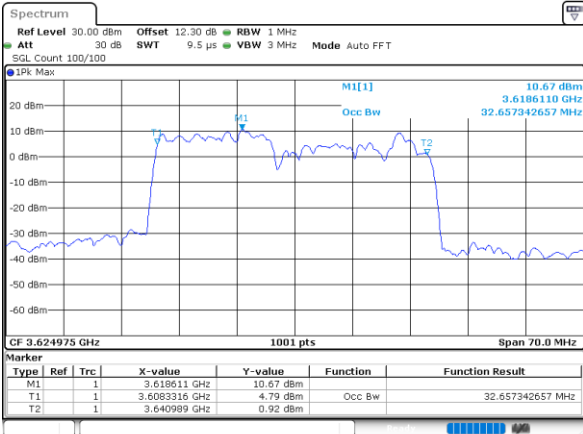

Middle Channel / 20MHz+15MHz

Date: 25.MAR.2021 13:51:38

LTE Band 48C

64QAM

Middle Channel / 20MHz+20MHz

N/A

LTE Band 48C

256QAM

Middle Channel / 5MHz+20MHz

Date: 24.MAR.2021 14:27:32

Middle Channel / 10MHz+20MHz

Date: 24.MAR.2021 16:49:16

Middle Channel / 15MHz+20MHz

Date: 25.MAR.2021 11:15:12

Middle Channel / 20MHz+5MHz

Date: 24.MAR.2021 15:11:27

Middle Channel / 20MHz+10MHz

Date: 25.MAR.2021 10:16:09

Middle Channel / 20MHz+15MHz

Date: 25.MAR.2021 13:53:07

LTE Band 48C

256QAM

Middle Channel / 20MHz+20MHz

N/A