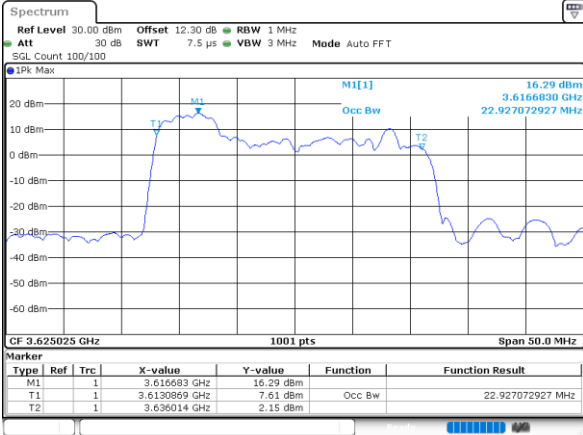

Middle Channel / 20MHz+5MHz

Date: 24.MAR.2021 15:08:52

Middle Channel / 20MHz+10MHz

Date: 25.MAR.2021 10:13:55

Middle Channel / 20MHz+15MHz

Date: 25.MAR.2021 13:50:53

LTE Band 48C

QPSK

Middle Channel / 20MHz+20MHz

N/A

LTE Band 48C

16QAM

Middle Channel / 5MHz+20MHz

Date: 24.MAR.2021 14:24:00

Middle Channel / 10MHz+20MHz

Date: 24.MAR.2021 16:47:03

Middle Channel / 15MHz+20MHz

Date: 25.MAR.2021 11:12:59

Middle Channel / 20MHz+5MHz

Date: 24.MAR.2021 15:09:14

Middle Channel / 20MHz+10MHz

Date: 25.MAR.2021 10:14:18

Middle Channel / 20MHz+15MHz

Date: 25.MAR.2021 13:51:16