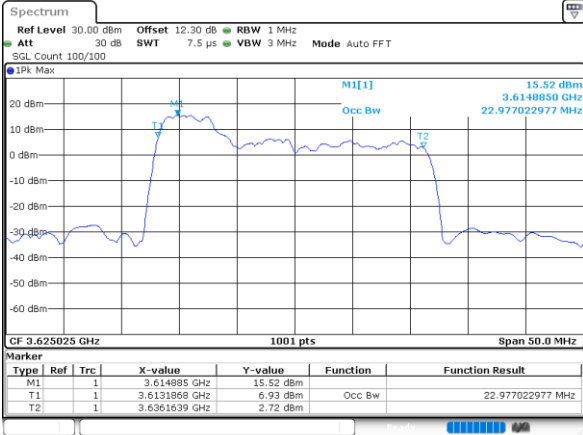

Middle Channel / 15MHz+20MHz

Date: 25.MAR.2021 11:12:59

Middle Channel / 20MHz+5MHz

Date: 24.MAR.2021 15:09:14

Middle Channel / 20MHz+10MHz

Date: 25.MAR.2021 10:14:18

Middle Channel / 20MHz+15MHz

Date: 25.MAR.2021 13:51:16

LTE Band 48C

16QAM

Middle Channel / 20MHz+20MHz

N/A

LTE Band 48C

64QAM

Middle Channel / 5MHz+20MHz

Date: 24.MAR.2021 14:24:23

Middle Channel / 10MHz+20MHz

Date: 24.MAR.2021 16:47:25

Middle Channel / 15MHz+20MHz

Date: 25.MAR.2021 11:13:21

Middle Channel / 20MHz+5MHz

Date: 24.MAR.2021 15:09:36

Middle Channel / 20MHz+10MHz

Date: 25.MAR.2021 10:14:40