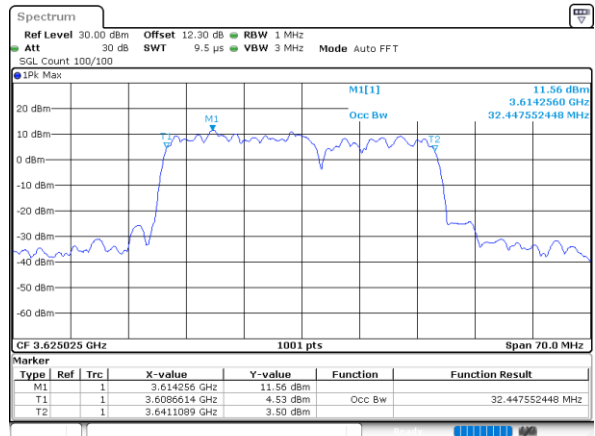

LTE Band 48C

16QAM

Middle Channel / 20MHz+20MHz

N/A

LTE Band 48C

64QAM

Middle Channel / 5MHz+20MHz

Date: 24.MAR.2021 14:24:23

Middle Channel / 10MHz+20MHz

Date: 24.MAR.2021 16:47:25

Middle Channel / 15MHz+20MHz

Date: 25.MAR.2021 11:13:21

Middle Channel / 20MHz+5MHz

Date: 24.MAR.2021 15:09:36

Middle Channel / 20MHz+10MHz

Date: 25.MAR.2021 10:14:40

Middle Channel / 20MHz+15MHz

Date: 25.MAR.2021 13:51:38

LTE Band 48C

64QAM

Middle Channel / 20MHz+20MHz

N/A

LTE Band 48C

256QAM