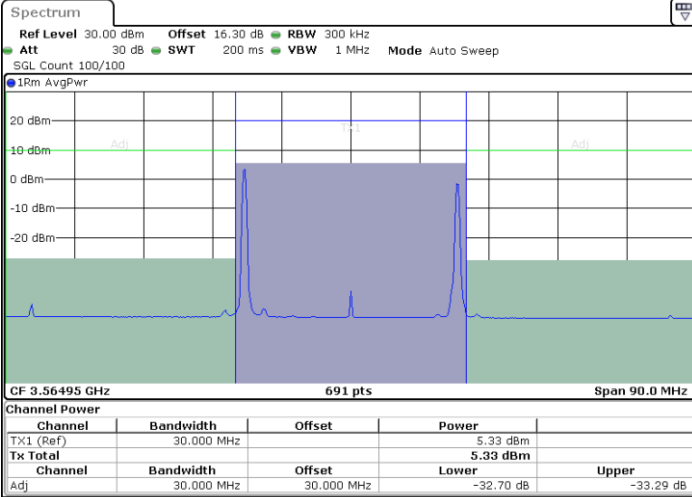

ACLR

LTE Band 48C / 5MHz+20MHz

QPSK

Middle Channel / 1RB0 and 1RB9

Middle Channel / 1RB24 and 1RB0

Date: 24.MAR.2021 13:53:45

Date: 24.MAR.2021 13:54:26

Middle Channel / FullIRB

N/A

Date: 24.MAR.2021 13:50:21

LTE Band 48C / 5MHz+20MHz

QPSK

Highest Channel / 1RB0 and 1RB99

Highest Channel / 1RB24 and 1RB0

Highest Channel / FullIRB

N/A

LTE Band 48C / 10MHz+20MHz

QPSK

Lowest Channel / 1RB0 and 1RB99

Lowest Channel / 1RB49 and 1RB0

Date: 24.MAR.2021 16:13:56

Date: 24.MAR.2021 16:14:37

Lowest Channel / FullIRB

N/A