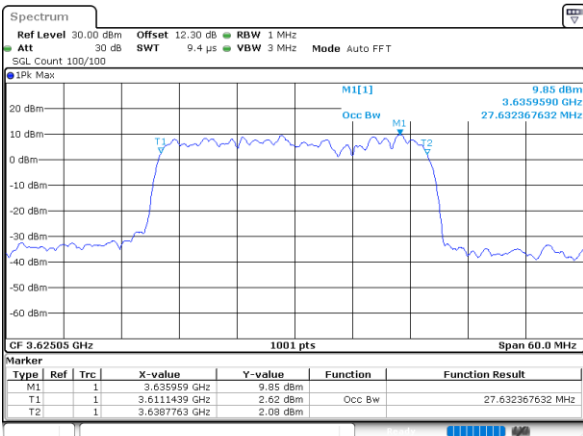

Middle Channel / 20MHz+15MHz

Date: 25.MAR.2021 13:51:38

LTE Band 48C

64QAM

Middle Channel / 20MHz+20MHz

N/A

LTE Band 48C

256QAM

Middle Channel / 5MHz+20MHz

Date: 24.MAR.2021 14:27:32

Middle Channel / 10MHz+20MHz

Date: 24.MAR.2021 16:49:16

Middle Channel / 15MHz+20MHz

Date: 25.MAR.2021 11:15:12

Middle Channel / 20MHz+5MHz

Date: 24.MAR.2021 15:11:27

Middle Channel / 20MHz+10MHz

Date: 25.MAR.2021 10:16:09

Middle Channel / 20MHz+15MHz

Date: 25.MAR.2021 13:53:07

LTE Band 48C

256QAM

Middle Channel / 20MHz+20MHz

N/A