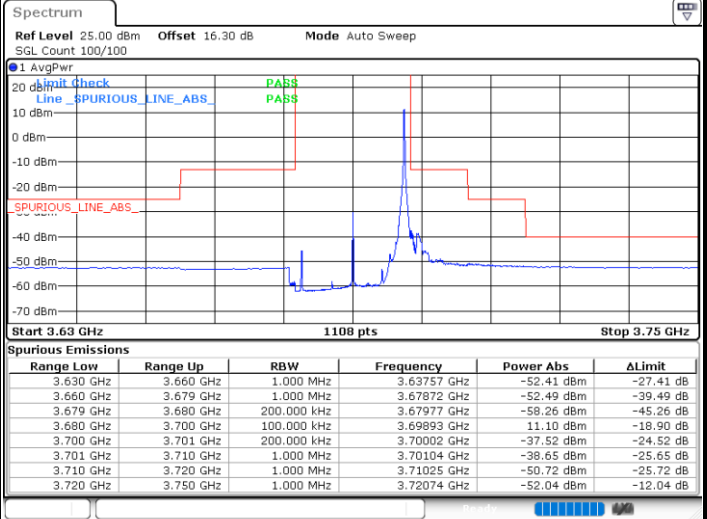

Lowest Channel / 1RBmax

Date: 23.MAR.2021 17:45:37

Date: 23.MAR.2021 17:46:40

Lowest Channel / FullIRB

N/A

Date: 23.MAR.2021 17:44:00

LTE Band 48 / 20MHz

256QAM

Middle Channel / 1RB0

Middle Channel / 1RBmax

Date: 23.MAR.2021 17:41:36

Date: 23.MAR.2021 17:42:39

Middle Channel / FullIRB

N/A

Date: 23.MAR.2021 17:40:32

LTE Band 48 / 20MHz

256QAM

Highest Channel / 1RB0

Highest Channel / 1RBmax

Date: 23.MAR.2021 17:50:22

Date: 23.MAR.2021 17:51:46

Highest Channel / FullIRB

N/A

Date: 23.MAR.2021 17:49:21