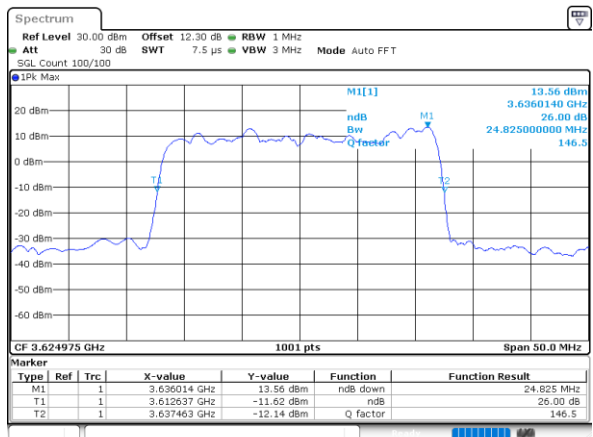

LTE Band 48C

16QAM

Middle Channel / 20MHz+20MHz

N/A

LTE Band 48C

64QAM

Middle Channel / 5MHz+20MHz

Date: 24.MAR.2021 14:24:45

Middle Channel / 10MHz+20MHz

Date: 24.MAR.2021 16:47:47

Middle Channel / 15MHz+20MHz

Date: 25.MAR.2021 11:13:43

Middle Channel / 20MHz+5MHz

Date: 24.MAR.2021 15:09:58

Middle Channel / 20MHz+10MHz

Date: 25.MAR.2021 10:15:02

Middle Channel / 20MHz+15MHz

Date: 25.MAR.2021 13:52:00

LTE Band 48C

64QAM

Middle Channel / 20MHz+20MHz

N/A

LTE Band 48C

256QAM