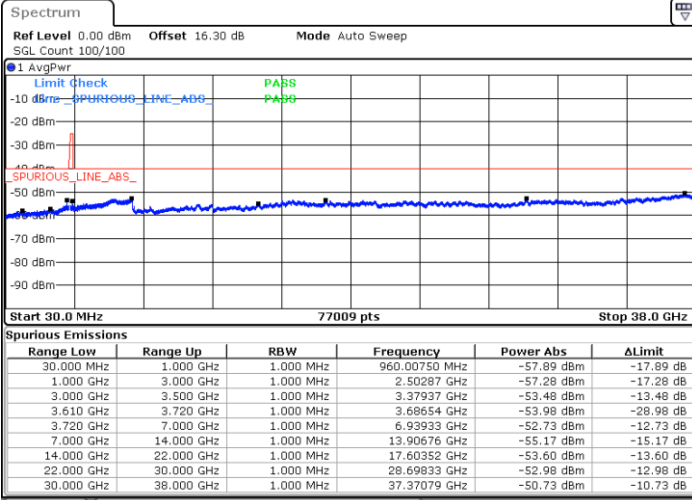

256QAM

Highest Channel / 1RB0

Highest Channel / 1RBmax

Date: 23.MAR.2021 17:50:22

Date: 23.MAR.2021 17:51:46

Highest Channel / FullIRB

N/A

Date: 23.MAR.2021 17:49:21

Conducted Spurious Emission

LTE Band 48 / 10MHz

Lowest Channel / QPSK

Middle Channel / QPSK

Date: 23.MAR.2021 13:46:55

Date: 23.MAR.2021 13:48:01

Highest Channel / QPSK

Date: 23.MAR.2021 13:49:07

LTE Band 48 / 15MHz

Lowest Channel / QPSK

Middle Channel / QPSK

Date: 23.MAR.2021 13:50:15

Date: 23.MAR.2021 13:51:21

Highest Channel / QPSK

Date: 23.MAR.2021 13:52:28

LTE Band 48 / 20MHz