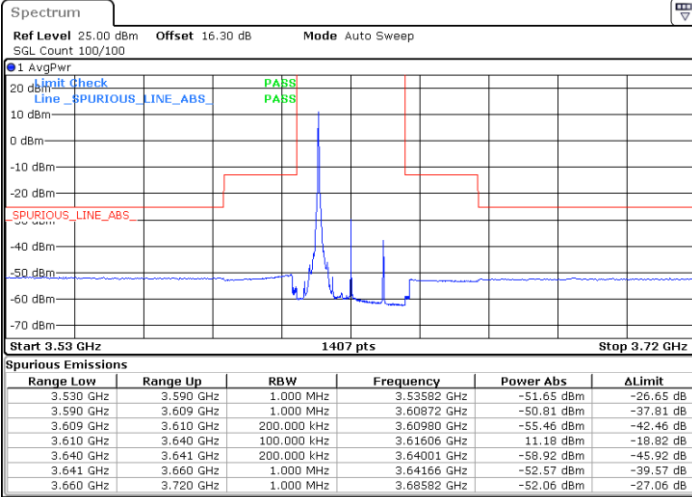

Date: 23.MAR.2021 17:37:08

Date: 23.MAR.2021 17:38:13

Highest Channel / FullIRB

N/A

Date: 23.MAR.2021 17:36:00

LTE Band 48 / 20MHz

256QAM

Lowest Channel / 1RB0

Lowest Channel / 1RBmax

Date: 23.MAR.2021 17:45:37

Date: 23.MAR.2021 17:46:40

Lowest Channel / FullIRB

N/A

Date: 23.MAR.2021 17:44:00

LTE Band 48 / 20MHz

256QAM

Middle Channel / 1RB0

Middle Channel / 1RBmax

Date: 23.MAR.2021 17:41:36

Date: 23.MAR.2021 17:42:39

Middle Channel / FullIRB

N/A

Date: 23.MAR.2021 17:40:32

LTE Band 48 / 20MHz