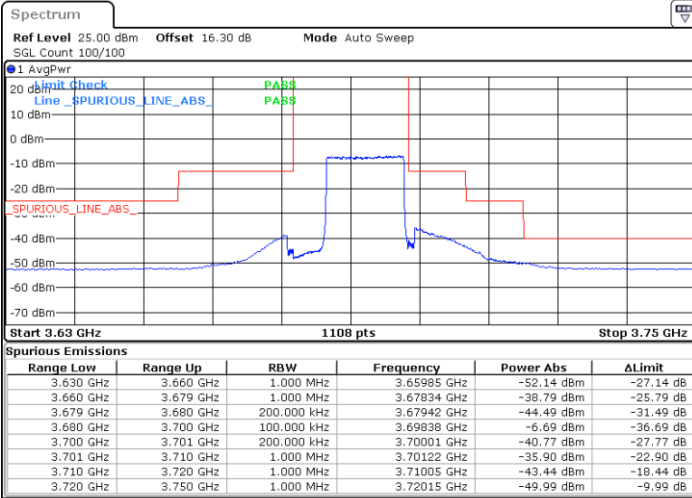

Lowest Channel / FullIRB

N/A

Date: 23.MAR.2021 17:32:29

LTE Band 48 / 15MHz

256QAM

Middle Channel / 1RB0

Middle Channel / 1RBmax

Date: 23.MAR.2021 17:30:10

Date: 23.MAR.2021 17:31:13

Middle Channel / FullIRB

N/A

Date: 23.MAR.2021 17:28:58

LTE Band 48 / 15MHz

256QAM

Highest Channel / 1RB0

Highest Channel / 1RBmax

Date: 23.MAR.2021 17:37:08

Date: 23.MAR.2021 17:38:13

Highest Channel / FullIRB

N/A

Date: 23.MAR.2021 17:36:00

LTE Band 48 / 20MHz

256QAM

Lowest Channel / 1RB0