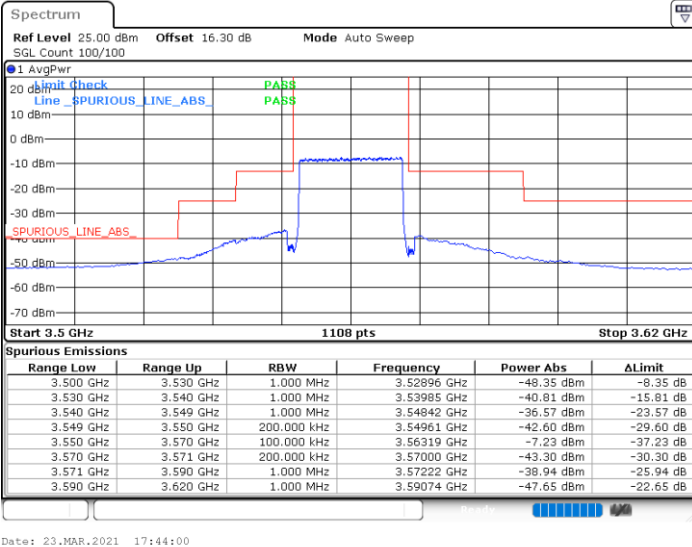

Date: 23.MAR.2021 17:37:08

Date: 23.MAR.2021 17:38:13

Highest Channel / FullIRB

N/A

Date: 23.MAR.2021 17:36:00

LTE Band 48 / 20MHz

256QAM

Lowest Channel / 1RB0

Lowest Channel / 1RBmax

Date: 23.MAR.2021 17:45:37

Date: 23.MAR.2021 17:46:40

Lowest Channel / FullIRB

N/A

Date: 23.MAR.2021 17:44:00

LTE Band 48 / 20MHz

256QAM

Middle Channel / 1RB0

Middle Channel / 1RBmax

Date: 23.MAR.2021 17:41:36

Date: 23.MAR.2021 17:42:39

Middle Channel / FullIRB

N/A

Date: 23.MAR.2021 17:40:32

LTE Band 48 / 20MHz