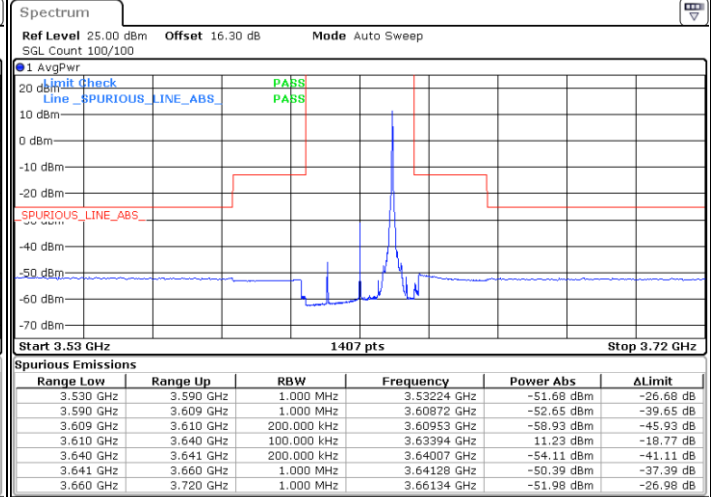

Date: 23.MAR.2021 17:37:08

Date: 23.MAR.2021 17:38:13

Highest Channel / FullIRB

N/A

Date: 23.MAR.2021 17:36:00

LTE Band 48 / 20MHz

256QAM

Lowest Channel / 1RB0

Lowest Channel / 1RBmax

Date: 23.MAR.2021 17:45:37

Date: 23.MAR.2021 17:46:40

Lowest Channel / FullIRB

N/A

Date: 23.MAR.2021 17:44:00

LTE Band 48 / 20MHz

256QAM

Middle Channel / 1RB0

Middle Channel / 1RBmax

Date: 23.MAR.2021 17:41:36

Date: 23.MAR.2021 17:42:39

Middle Channel / FullIRB

N/A

Date: 23.MAR.2021 17:40:32

LTE Band 48 / 20MHz