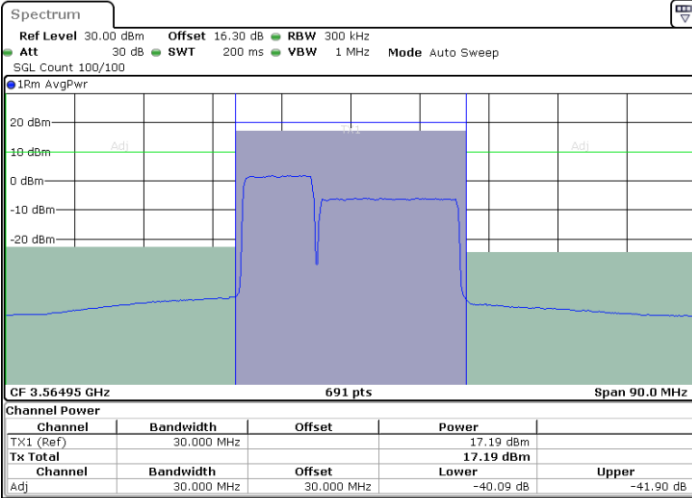

N/A

Date: 24.MAR.2021 13:50:21

LTE Band 48C / 5MHz+20MHz

QPSK

Highest Channel / 1RB0 and 1RB99

Highest Channel / 1RB24 and 1RB0

Highest Channel / FullIRB

N/A

LTE Band 48C / 10MHz+20MHz

QPSK

Lowest Channel / 1RB0 and 1RB99

Lowest Channel / 1RB49 and 1RB0

Date: 24.MAR.2021 16:13:56

Date: 24.MAR.2021 16:14:37

Lowest Channel / FullIRB

N/A

Date: 24.MAR.2021 16:10:32

LTE Band 48C / 10MHz+20MHz

QPSK

Middle Channel / 1RB0 and 1RB9

Middle Channel / 1RB49 and 1RB0

Date: 24.MAR.2021 16:31:28

Date: 24.MAR.2021 16:32:08

Middle Channel / FullIRB