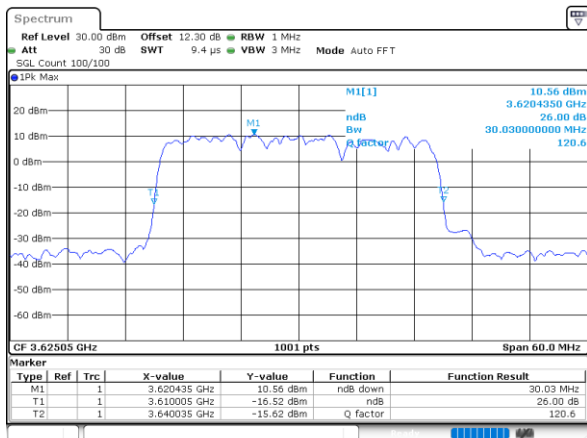

LTE Band 48C

16QAM

Middle Channel / 20MHz+20MHz

N/A

LTE Band 48C

64QAM

Middle Channel / 5MHz+20MHz

Date: 24.MAR.2021 14:24:45

Middle Channel / 10MHz+20MHz

Date: 24.MAR.2021 16:47:47

Middle Channel / 15MHz+20MHz

Date: 25.MAR.2021 11:13:43

Middle Channel / 20MHz+5MHz

Date: 24.MAR.2021 15:09:58

Middle Channel / 20MHz+10MHz

Date: 25.MAR.2021 10:15:02

Middle Channel / 20MHz+15MHz

Date: 25.MAR.2021 13:52:00

LTE Band 48C

64QAM

Middle Channel / 20MHz+20MHz

N/A

LTE Band 48C

256QAM