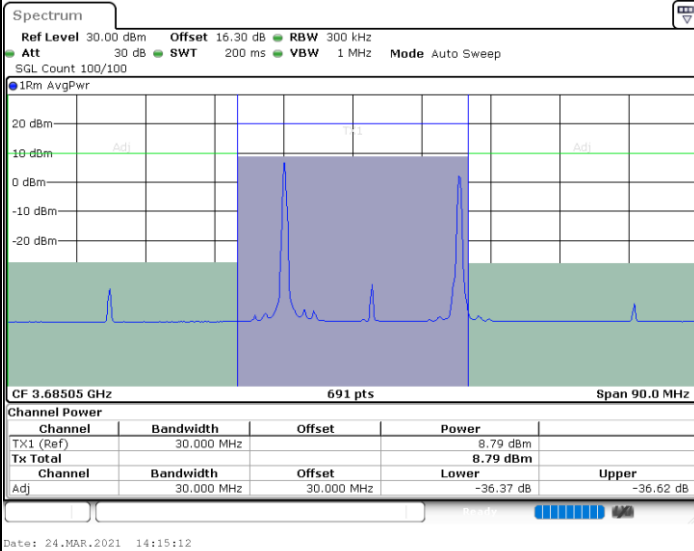

ACLR

LTE Band 48C / 5MHz+20MHz

QPSK

Middle Channel / 1RB0 and 1RB9

Middle Channel / 1RB24 and 1RB0

Date: 24.MAR.2021 13:53:45

Date: 24.MAR.2021 13:54:26

Middle Channel / FullIRB

N/A

Date: 24.MAR.2021 13:50:21

LTE Band 48C / 5MHz+20MHz

QPSK

Highest Channel / 1RB0 and 1RB99

Highest Channel / 1RB24 and 1RB0

Highest Channel / FullIRB

N/A

LTE Band 48C / 10MHz+20MHz

QPSK

Lowest Channel / 1RB0 and 1RB99

Lowest Channel / 1RB49 and 1RB0

Date: 24.MAR.2021 16:13:56

Date: 24.MAR.2021 16:14:37

Lowest Channel / FullIRB

N/A