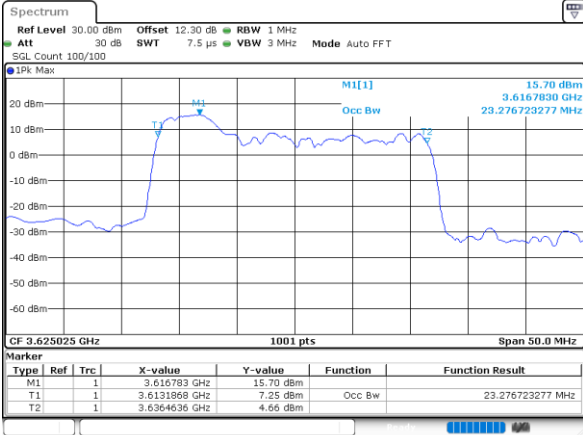

LTE Band 48C

QPSK

Middle Channel / 5MHz+20MHz

Date: 24.MAR.2021 14:26:13