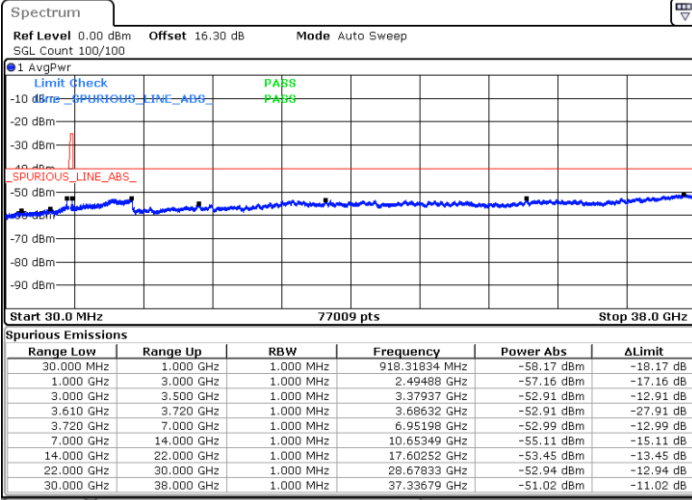

Conducted Spurious Emission

LTE Band 48 / 10MHz

Lowest Channel / QPSK

Middle Channel / QPSK

Date: 23.MAR.2021 13:46:55

Date: 23.MAR.2021 13:48:01

Highest Channel / QPSK

Date: 23.MAR.2021 13:49:07

LTE Band 48 / 15MHz

Lowest Channel / QPSK

Middle Channel / QPSK

Date: 23.MAR.2021 13:50:15

Date: 23.MAR.2021 13:51:21

Highest Channel / QPSK

Date: 23.MAR.2021 13:52:28

LTE Band 48 / 20MHz

Lowest Channel / QPSK

Middle Channel / QPSK

Date: 23.MAR.2021 13:53:36

Date: 23.MAR.2021 13:54:41

Highest Channel / QPSK

Date: 23.MAR.2021 13:55:48

Frequency Stability

Test Conditions		LTE Band 48 (QPSK) / Middle Channel	Limit
Temperature (°C)	Voltage (Volt)	BW 10MHz	Note 2.
		Deviation (ppm)	Result
50	Normal Voltage	0.0057	PASS
40	Normal Voltage	0.0010	
30	Normal Voltage	0.0045	
20(Ref.)	Normal Voltage	0.0000	
10	Normal Voltage	0.0001	
0	Normal Voltage	0.0043	
-10	Normal Voltage	0.0044	
-20	Normal Voltage	0.0053	
-30	Normal Voltage	0.0007	
20	Maximum Voltage	0.0012	
20	Normal Voltage	0.0000	
20	Battery End Point	0.0056	

Note:

- 1. Normal Voltage =12 V. ; Battery End Point (ACLRP) =11.6 V. ; Maximum Voltage =12.4 V.
- 2. The frequency fundamental emissions stay within the authorized frequency block.

LTE Band 48C

26dB Bandwidth