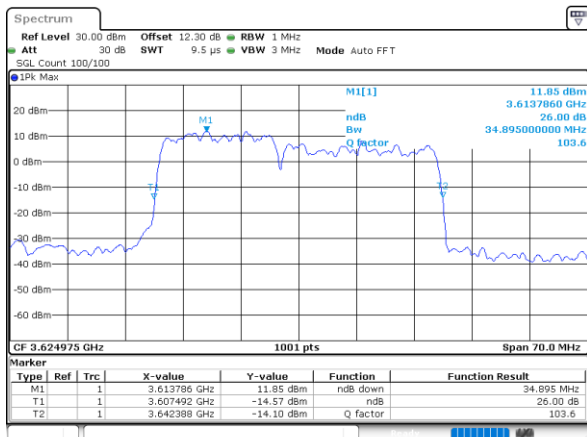

LTE Band 48C

16QAM

Middle Channel / 20MHz+20MHz

N/A

LTE Band 48C

64QAM

Middle Channel / 5MHz+20MHz

Date: 24.MAR.2021 14:24:45

Middle Channel / 10MHz+20MHz

Date: 24.MAR.2021 16:47:47

Middle Channel / 15MHz+20MHz

Date: 25.MAR.2021 11:13:43

Middle Channel / 20MHz+5MHz

Date: 24.MAR.2021 15:09:58

Middle Channel / 20MHz+10MHz

Date: 25.MAR.2021 10:15:02