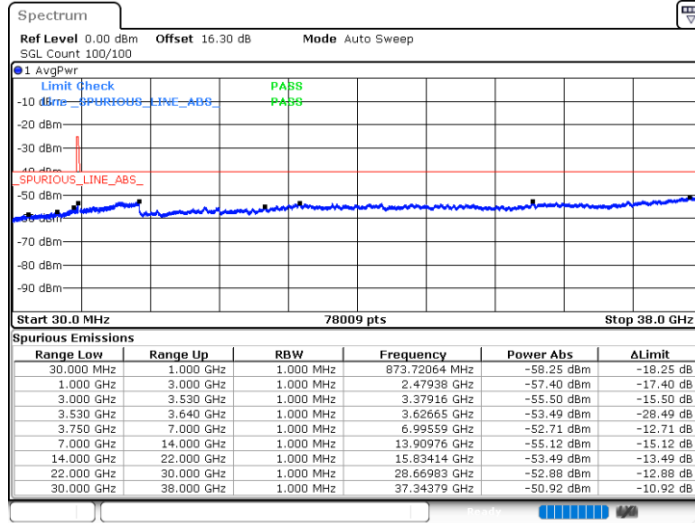

LTE Band 48 / 15MHz

Lowest Channel / QPSK

Middle Channel / QPSK

Date: 23.MAR.2021 13:50:15

Date: 23.MAR.2021 13:51:21

Highest Channel / QPSK

Date: 23.MAR.2021 13:52:28

LTE Band 48 / 20MHz

Lowest Channel / QPSK

Middle Channel / QPSK

Date: 23.MAR.2021 13:53:36

Date: 23.MAR.2021 13:54:41

Highest Channel / QPSK

Date: 23.MAR.2021 13:55:48

Frequency Stability

Test Conditions		LTE Band 48 (QPSK) / Middle Channel	Limit
Temperature (°C)	Voltage (Volt)	BW 10MHz	Note 2.
		Deviation (ppm)	Result
50	Normal Voltage	0.0057	PASS
40	Normal Voltage	0.0010	
30	Normal Voltage	0.0045	
20(Ref.)	Normal Voltage	0.0000	
10	Normal Voltage	0.0001	
0	Normal Voltage	0.0043	
-10	Normal Voltage	0.0044	
-20	Normal Voltage	0.0053	
-30	Normal Voltage	0.0007	
20	Maximum Voltage	0.0012	
20	Normal Voltage	0.0000	
20	Battery End Point	0.0056	

Note:

- 1. Normal Voltage =12 V. ; Battery End Point (ACLRP) =11.6 V. ; Maximum Voltage =12.4 V.
- 2. The frequency fundamental emissions stay within the authorized frequency block.

LTE Band 48C

26dB Bandwidth

Mode	LTE Band 48C : 26dB BW(MHz)			
QPSK				
BW	5MHz+20MHz	10MHz+20MHz	15MHz+20MHz	20MHz+5MHz
Middle CH	24.68	29.79	34.90	24.93
BW	20MHz+10MHz	20MHz+15MHz	20MHz+20MHz	N/A
Middle CH	30.15	34.83	39.72	-