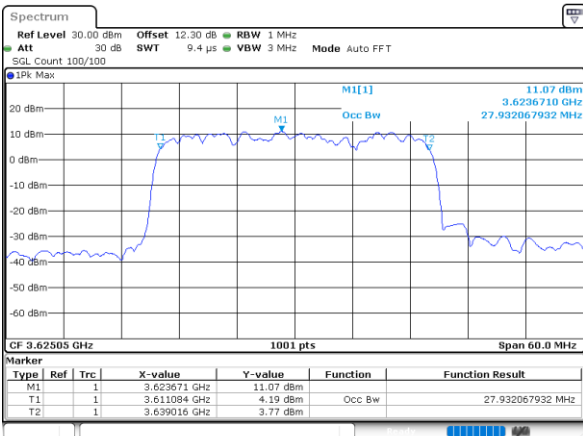

LTE Band 48C

16QAM

Middle Channel / 20MHz+20MHz

N/A

LTE Band 48C

64QAM

Middle Channel / 5MHz+20MHz

Date: 24.MAR.2021 14:24:23

Middle Channel / 10MHz+20MHz

Date: 24.MAR.2021 16:47:25

Middle Channel / 15MHz+20MHz

Date: 25.MAR.2021 11:13:21

Middle Channel / 20MHz+5MHz

Date: 24.MAR.2021 15:09:36

Middle Channel / 20MHz+10MHz

Date: 25.MAR.2021 10:14:40

Middle Channel / 20MHz+15MHz

Date: 25.MAR.2021 13:51:38

LTE Band 48C

64QAM

Middle Channel / 20MHz+20MHz

N/A

LTE Band 48C

256QAM