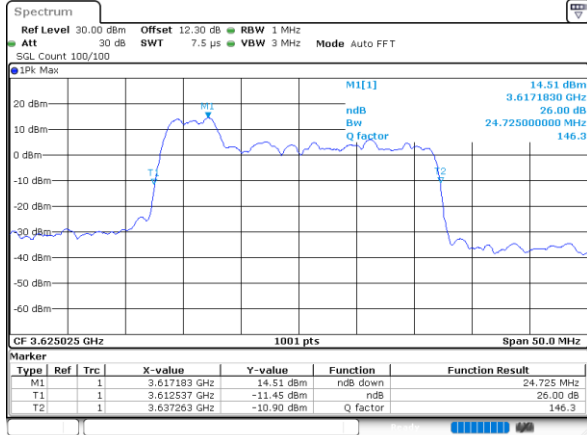

Middle Channel / 10MHz+20MHz

Date: 24.MAR.2021 16:47:47

Middle Channel / 15MHz+20MHz

Date: 25.MAR.2021 11:13:43

Middle Channel / 20MHz+5MHz

Date: 24.MAR.2021 15:09:58

Middle Channel / 20MHz+10MHz

Date: 25.MAR.2021 10:15:02

Middle Channel / 20MHz+15MHz

Date: 25.MAR.2021 13:52:00

LTE Band 48C

64QAM

Middle Channel / 20MHz+20MHz

N/A

LTE Band 48C

256QAM

Middle Channel / 5MHz+20MHz

Date: 24.MAR.2021 14:27:58

Middle Channel / 10MHz+20MHz

Date: 24.MAR.2021 16:48:54

Middle Channel / 15MHz+20MHz

Date: 25.MAR.2021 11:14:50

Middle Channel / 20MHz+5MHz

Date: 24.MAR.2021 15:11:05