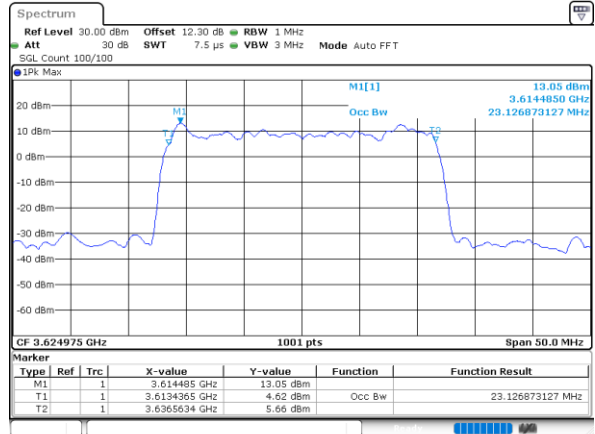

LTE Band 48C

16QAM

Middle Channel / 20MHz+20MHz

N/A

LTE Band 48C

64QAM

Middle Channel / 5MHz+20MHz

Date: 24.MAR.2021 14:24:23

Middle Channel / 10MHz+20MHz

Date: 24.MAR.2021 16:47:25

Middle Channel / 15MHz+20MHz

Date: 25.MAR.2021 11:13:21

Middle Channel / 20MHz+5MHz

Date: 24.MAR.2021 15:09:36

Middle Channel / 20MHz+10MHz

Date: 25.MAR.2021 10:14:40

Middle Channel / 20MHz+15MHz

Date: 25.MAR.2021 13:51:38

LTE Band 48C

64QAM

Middle Channel / 20MHz+20MHz

N/A

LTE Band 48C

256QAM