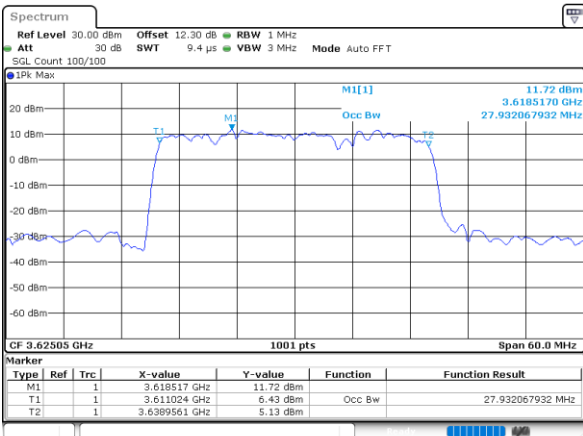

Middle Channel / 20MHz+20MHz

N/A

LTE Band 48C

16QAM

Middle Channel / 5MHz+20MHz

Date: 24.MAR.2021 14:24:00

Middle Channel / 10MHz+20MHz

Date: 24.MAR.2021 16:47:03

Middle Channel / 15MHz+20MHz

Date: 25.MAR.2021 11:12:59

Middle Channel / 20MHz+5MHz

Date: 24.MAR.2021 15:09:14

Middle Channel / 20MHz+10MHz

Date: 25.MAR.2021 10:14:18

Middle Channel / 20MHz+15MHz

Date: 25.MAR.2021 13:51:16

LTE Band 48C

16QAM

Middle Channel / 20MHz+20MHz

N/A

LTE Band 48C

64QAM

Middle Channel / 5MHz+20MHz

Date: 24.MAR.2021 14:24:23