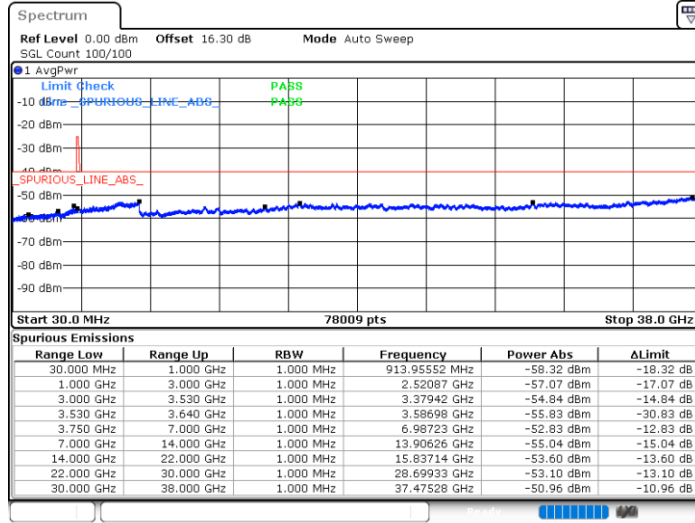

Conducted Spurious Emission

LTE Band 48 / 10MHz

Lowest Channel / QPSK

Middle Channel / QPSK

Date: 23.MAR.2021 13:46:55

Date: 23.MAR.2021 13:48:01

Highest Channel / QPSK

Date: 23.MAR.2021 13:49:07

LTE Band 48 / 15MHz

Lowest Channel / QPSK

Middle Channel / QPSK

Date: 23.MAR.2021 13:50:15

Date: 23.MAR.2021 13:51:21

Highest Channel / QPSK

Date: 23.MAR.2021 13:52:28

LTE Band 48 / 20MHz

Lowest Channel / QPSK

Middle Channel / QPSK

Date: 23.MAR.2021 13:53:36

Date: 23.MAR.2021 13:54:41

Highest Channel / QPSK

Date: 23.MAR.2021 13:55:48

Frequency Stability

Test Conditions		LTE Band 48 (QPSK) / Middle Channel	Limit
Temperature (°C)	Voltage (Volt)	BW 10MHz	Note 2.
		Deviation (ppm)	Result
50	Normal Voltage	0.0057	PASS
40	Normal Voltage	0.0010	
30	Normal Voltage	0.0045	
20(Ref.)	Normal Voltage	0.0000	
10	Normal Voltage	0.0001	
0	Normal Voltage	0.0043	
-10	Normal Voltage	0.0044	
-20	Normal Voltage	0.0053	
-30	Normal Voltage	0.0007	
20	Maximum Voltage	0.0012	
20	Normal Voltage	0.0000	
20	Battery End Point	0.0056	

Note:

- 1. Normal Voltage =12 V. ; Battery End Point (ACLRP) =11.6 V. ; Maximum Voltage =12.4 V.
- 2. The frequency fundamental emissions stay within the authorized frequency block.

LTE Band 48C

26dB Bandwidth