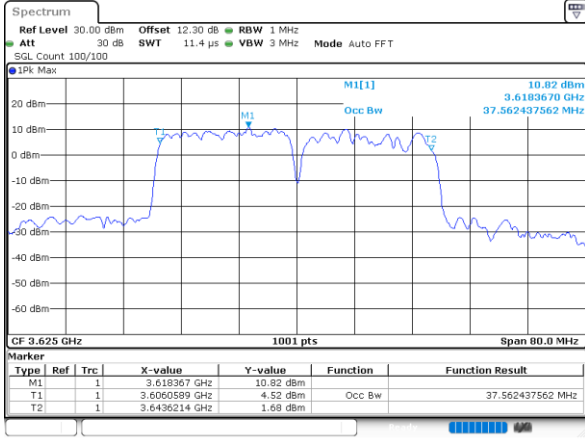

Middle Channel / 10MHz+20MHz

Date: 24.MAR.2021 16:47:25

Middle Channel / 15MHz+20MHz

Date: 25.MAR.2021 11:13:21

Middle Channel / 20MHz+5MHz

Date: 24.MAR.2021 15:09:36

Middle Channel / 20MHz+10MHz

Date: 25.MAR.2021 10:14:40

Middle Channel / 20MHz+15MHz

Date: 25.MAR.2021 13:51:38

LTE Band 48C

64QAM

Middle Channel / 20MHz+20MHz

N/A

LTE Band 48C

256QAM

Middle Channel / 5MHz+20MHz

Date: 24.MAR.2021 14:27:32

Middle Channel / 10MHz+20MHz

Date: 24.MAR.2021 16:49:16

Middle Channel / 15MHz+20MHz

Date: 25.MAR.2021 11:15:12

Middle Channel / 20MHz+5MHz

Date: 24.MAR.2021 15:11:27