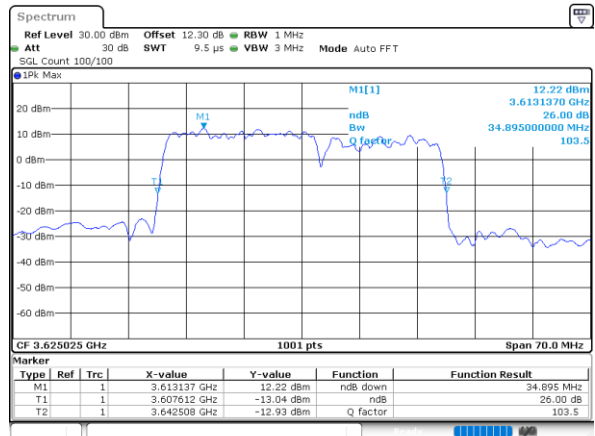

Middle Channel / 20MHz+20MHz

N/A

LTE Band 48C

16QAM

Middle Channel / 5MHz+20MHz

Date: 24.MAR.2021 14:25:07

Middle Channel / 10MHz+20MHz

Date: 24.MAR.2021 16:48:09

Middle Channel / 15MHz+20MHz

Date: 25.MAR.2021 11:14:05

Middle Channel / 20MHz+5MHz

Date: 24.MAR.2021 15:10:21

Middle Channel / 20MHz+10MHz

Date: 25.MAR.2021 10:15:25

Middle Channel / 20MHz+15MHz

Date: 25.MAR.2021 13:52:23

LTE Band 48C

16QAM

Middle Channel / 20MHz+20MHz

N/A

LTE Band 48C

64QAM

Middle Channel / 5MHz+20MHz

Date: 24.MAR.2021 14:24:45