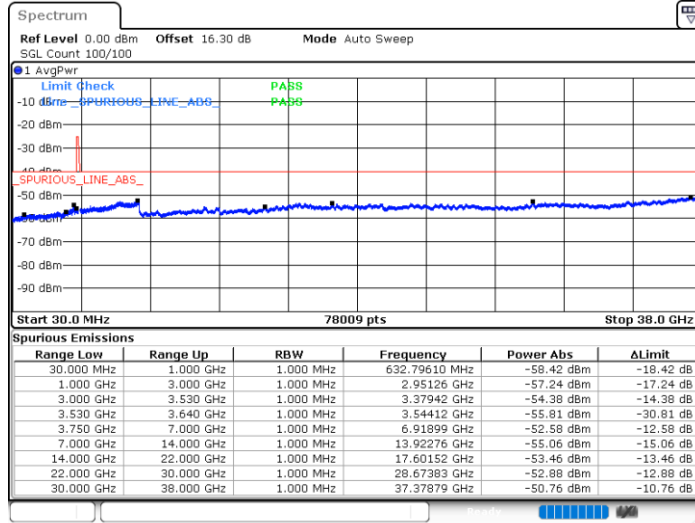

256QAM

Highest Channel / 1RB0

Highest Channel / 1RBmax

Date: 23.MAR.2021 17:50:22

Date: 23.MAR.2021 17:51:46

Highest Channel / FullIRB

N/A

Date: 23.MAR.2021 17:49:21

Conducted Spurious Emission

LTE Band 48 / 10MHz

Lowest Channel / QPSK

Middle Channel / QPSK

Date: 23.MAR.2021 13:46:55

Date: 23.MAR.2021 13:48:01

Highest Channel / QPSK

Date: 23.MAR.2021 13:49:07

LTE Band 48 / 15MHz

Lowest Channel / QPSK

Middle Channel / QPSK

Date: 23.MAR.2021 13:50:15

Date: 23.MAR.2021 13:51:21

Highest Channel / QPSK

Date: 23.MAR.2021 13:52:28

LTE Band 48 / 20MHz