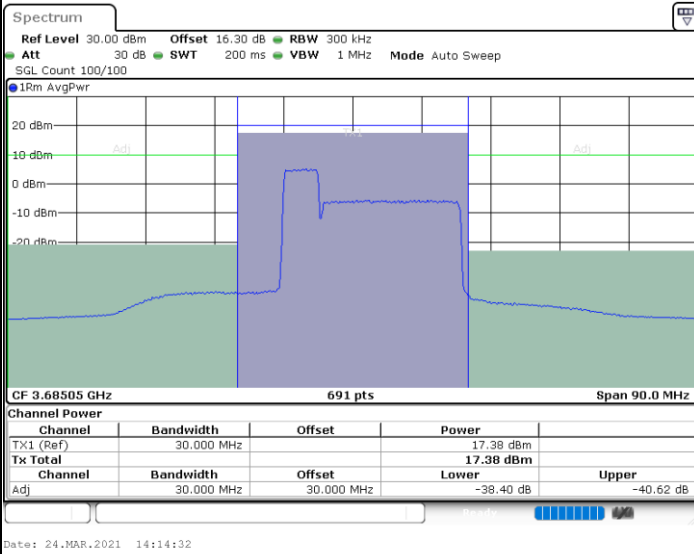

ACLR

LTE Band 48C / 5MHz+20MHz

QPSK

Middle Channel / 1RB0 and 1RB9

Middle Channel / 1RB24 and 1RB0

Date: 24.MAR.2021 13:53:45

Date: 24.MAR.2021 13:54:26

Middle Channel / FullIRB

N/A

Date: 24.MAR.2021 13:50:21

LTE Band 48C / 5MHz+20MHz

QPSK

Highest Channel / 1RB0 and 1RB99

Highest Channel / 1RB24 and 1RB0

Highest Channel / FullIRB

N/A

LTE Band 48C / 10MHz+20MHz

QPSK

Lowest Channel / 1RB0 and 1RB99

Lowest Channel / 1RB49 and 1RB0

Date: 24.MAR.2021 16:13:56

Date: 24.MAR.2021 16:14:37

Lowest Channel / FullIRB

N/A