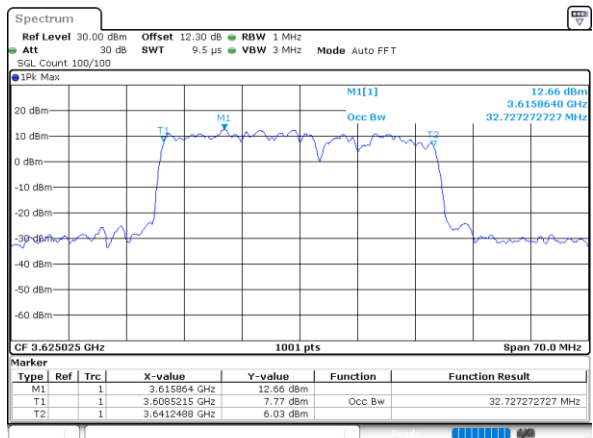

LTE Band 48C

QPSK

Middle Channel / 5MHz+20MHz

Date: 24.MAR.2021 14:26:13

Middle Channel / 10MHz+20MHz

Date: 24.MAR.2021 16:46:40

Middle Channel / 15MHz+20MHz

Date: 25.MAR.2021 11:12:36

Middle Channel / 20MHz+5MHz

Date: 24.MAR.2021 15:08:52

Middle Channel / 20MHz+10MHz

Date: 25.MAR.2021 10:13:55

Middle Channel / 20MHz+15MHz

Date: 25.MAR.2021 13:50:53

LTE Band 48C

QPSK

Middle Channel / 20MHz+20MHz

N/A

LTE Band 48C

16QAM

Middle Channel / 5MHz+20MHz

Date: 24.MAR.2021 14:24:00

Middle Channel / 10MHz+20MHz

Date: 24.MAR.2021 16:47:03