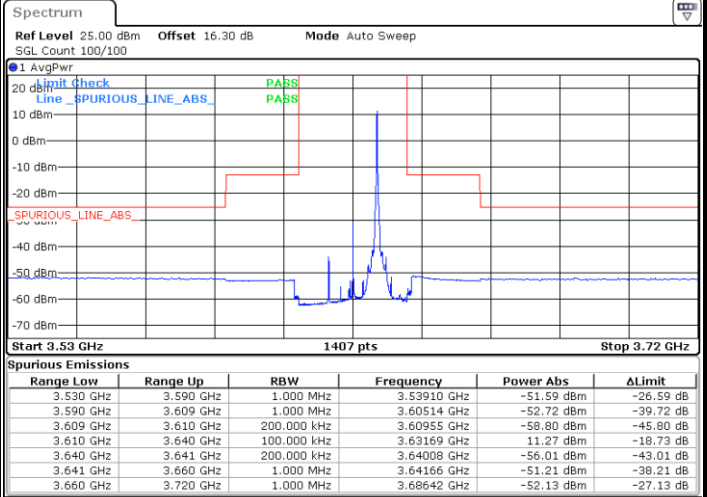

Lowest Channel / FullIRB

N/A

Date: 23.MAR.2021 17:32:29

LTE Band 48 / 15MHz

256QAM

Middle Channel / 1RB0

Middle Channel / 1RBmax

Date: 23.MAR.2021 17:30:10

Date: 23.MAR.2021 17:31:13

Middle Channel / FullIRB

N/A

Date: 23.MAR.2021 17:28:58

LTE Band 48 / 15MHz

256QAM

Highest Channel / 1RB0

Highest Channel / 1RBmax