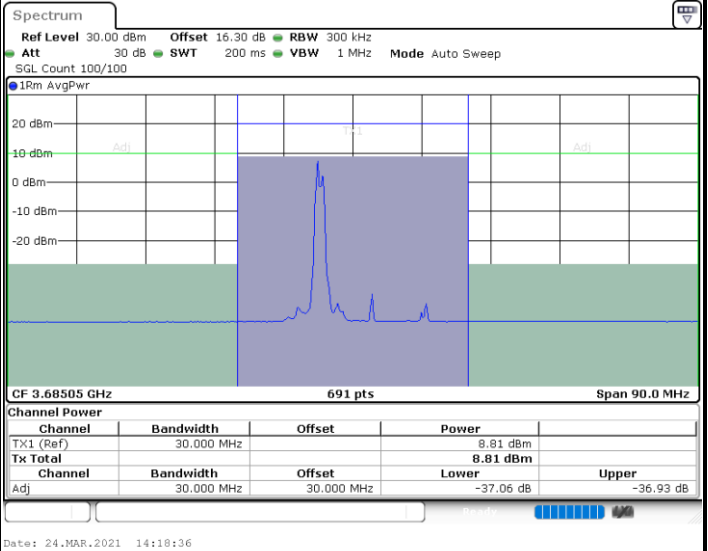

ACLR

LTE Band 48C / 5MHz+20MHz

QPSK

Middle Channel / 1RB0 and 1RB9

Middle Channel / 1RB24 and 1RB0

Date: 24.MAR.2021 13:53:45

Date: 24.MAR.2021 13:54:26

Middle Channel / FullIRB

N/A

Date: 24.MAR.2021 13:50:21

LTE Band 48C / 5MHz+20MHz

QPSK

Highest Channel / 1RB0 and 1RB99

Highest Channel / 1RB24 and 1RB0

Highest Channel / FullIRB

N/A

LTE Band 48C / 10MHz+20MHz

QPSK

Lowest Channel / 1RB0 and 1RB99

Lowest Channel / 1RB49 and 1RB0

Date: 24.MAR.2021 16:13:56

Date: 24.MAR.2021 16:14:37

Lowest Channel / FullIRB

N/A