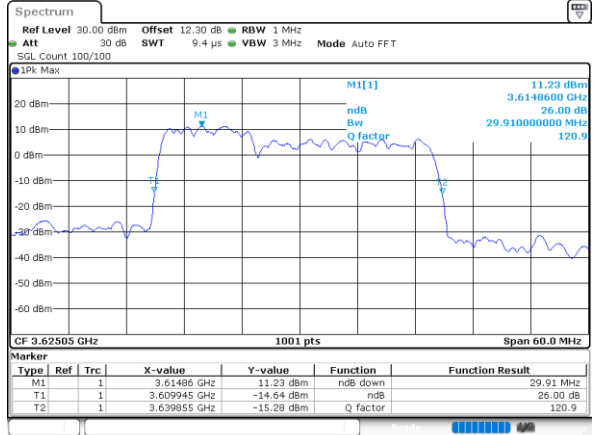

Middle Channel / 20MHz+15MHz

Date: 25.MAR.2021 13:52:00

LTE Band 48C

64QAM

Middle Channel / 20MHz+20MHz

N/A

LTE Band 48C

256QAM

Middle Channel / 5MHz+20MHz

Date: 24.MAR.2021 14:27:58

Middle Channel / 10MHz+20MHz

Date: 24.MAR.2021 16:48:54

Middle Channel / 15MHz+20MHz

Date: 25.MAR.2021 11:14:50

Middle Channel / 20MHz+5MHz

Date: 24.MAR.2021 15:11:05