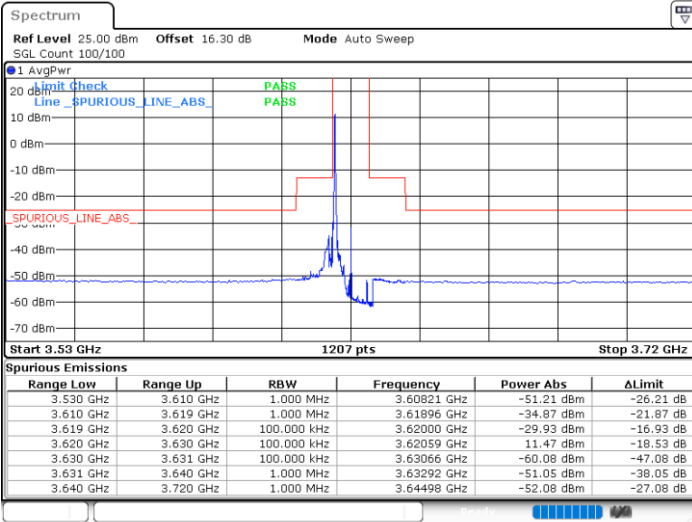

LTE Band 48 / 10MHz

256QAM

MiddleChannel / 1RB0

Middle Channel / 1RBmax

Date: 23.MAR.2021 17:16:29

Date: 23.MAR.2021 17:17:35

Middle Channel / FullIRB

N/A

Date: 23.MAR.2021 17:15:19

LTE Band 48 / 10MHz

256QAM

Highest Channel / 1RB0

Highest Channel / 1RBmax

Date: 23.MAR.2021 17:20:39

Date: 23.MAR.2021 17:21:48

Highest Channel / FullIRB