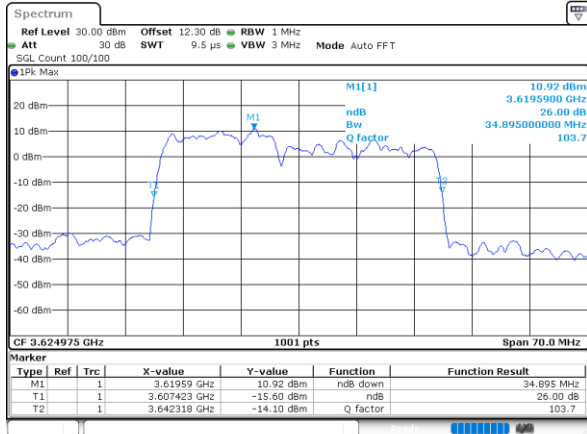

Middle Channel / 20MHz+15MHz

Date: 25.MAR.2021 13:52:00

LTE Band 48C

64QAM

Middle Channel / 20MHz+20MHz

N/A

LTE Band 48C

256QAM

Middle Channel / 5MHz+20MHz

Date: 24.MAR.2021 14:27:58

Middle Channel / 10MHz+20MHz

Date: 24.MAR.2021 16:48:54

Middle Channel / 15MHz+20MHz

Date: 25.MAR.2021 11:14:50

Middle Channel / 20MHz+5MHz

Date: 24.MAR.2021 15:11:05

Middle Channel / 20MHz+10MHz

Date: 25.MAR.2021 10:16:31

Middle Channel / 20MHz+15MHz

Date: 25.MAR.2021 13:53:29

LTE Band 48C

256QAM

Middle Channel / 20MHz+20MHz

N/A