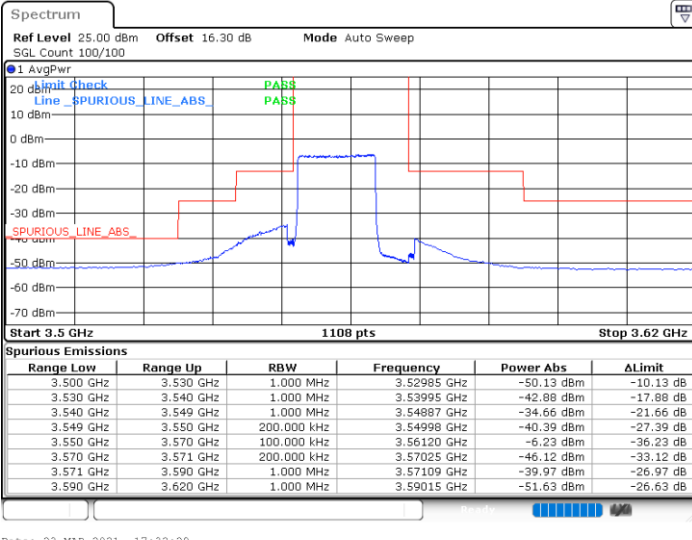

Date: 23.MAR.2021 17:15:19

LTE Band 48 / 10MHz

256QAM

Highest Channel / 1RB0

Highest Channel / 1RBmax

Date: 23.MAR.2021 17:20:39

Date: 23.MAR.2021 17:21:48

Highest Channel / FullIRB

N/A

Date: 23.MAR.2021 17:19:26

LTE Band 48 / 15MHz

256QAM

Lowest Channel / 1RB0

Lowest Channel / 1RBmax

Date: 23.MAR.2021 17:33:31

Date: 23.MAR.2021 17:34:34

Lowest Channel / FullIRB

N/A

Date: 23.MAR.2021 17:32:29

LTE Band 48 / 15MHz

256QAM

Middle Channel / 1RB0

Middle Channel / 1RBmax

Date: 23.MAR.2021 17:30:10