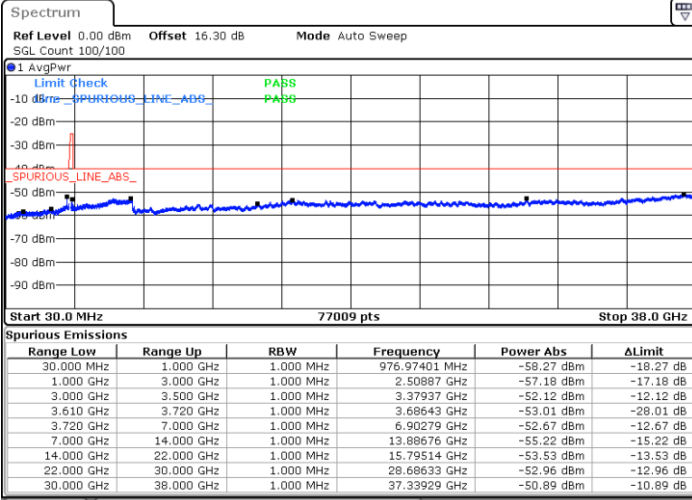

256QAM

Highest Channel / 1RB0

Highest Channel / 1RBmax

Date: 23.MAR.2021 17:50:22

Date: 23.MAR.2021 17:51:46

Highest Channel / FullIRB

N/A

Date: 23.MAR.2021 17:49:21

Conducted Spurious Emission

LTE Band 48 / 10MHz

Lowest Channel / QPSK

Middle Channel / QPSK

Date: 23.MAR.2021 13:46:55

Date: 23.MAR.2021 13:48:01

Highest Channel / QPSK

Date: 23.MAR.2021 13:49:07

LTE Band 48 / 15MHz

Lowest Channel / QPSK

Middle Channel / QPSK

Date: 23.MAR.2021 13:50:15

Date: 23.MAR.2021 13:51:21

Highest Channel / QPSK

Date: 23.MAR.2021 13:52:28

LTE Band 48 / 20MHz