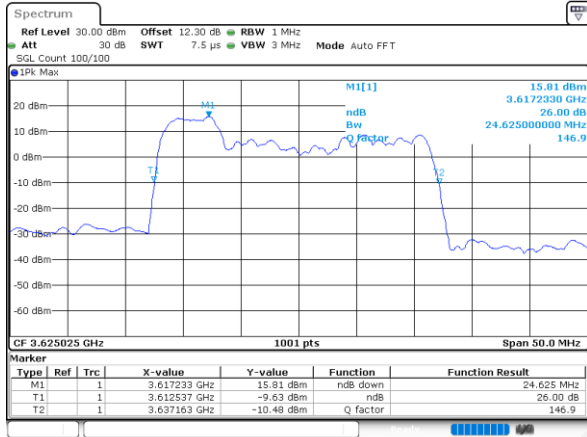

LTE Band 48C

16QAM

Middle Channel / 20MHz+20MHz

N/A

LTE Band 48C

64QAM

Middle Channel / 5MHz+20MHz

Date: 24.MAR.2021 14:24:45

Middle Channel / 10MHz+20MHz

Date: 24.MAR.2021 16:47:47

Middle Channel / 15MHz+20MHz

Date: 25.MAR.2021 11:13:43

Middle Channel / 20MHz+5MHz

Date: 24.MAR.2021 15:09:58

Middle Channel / 20MHz+10MHz

Date: 25.MAR.2021 10:15:02