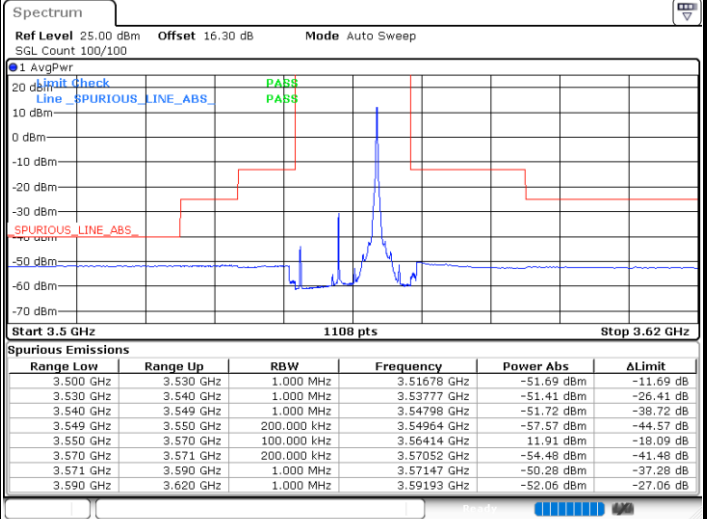

Date: 23.MAR.2021 17:15:19

LTE Band 48 / 10MHz

256QAM

Highest Channel / 1RB0

Highest Channel / 1RBmax

Date: 23.MAR.2021 17:20:39

Date: 23.MAR.2021 17:21:48

Highest Channel / FullIRB

N/A

Date: 23.MAR.2021 17:19:26

LTE Band 48 / 15MHz

256QAM

Lowest Channel / 1RB0

Lowest Channel / 1RBmax

Date: 23.MAR.2021 17:33:31

Date: 23.MAR.2021 17:34:34

Lowest Channel / FullIRB

N/A

Date: 23.MAR.2021 17:32:29

LTE Band 48 / 15MHz

256QAM

Middle Channel / 1RB0

Middle Channel / 1RBmax

Date: 23.MAR.2021 17:30:10