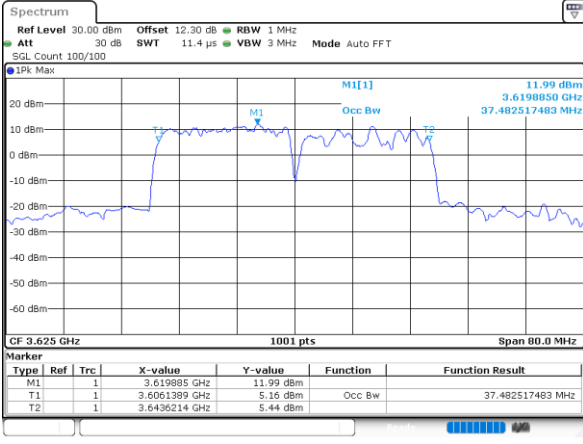

Middle Channel / 20MHz+20MHz

N/A

LTE Band 48C

16QAM

Middle Channel / 5MHz+20MHz

Date: 24.MAR.2021 14:24:00

Middle Channel / 10MHz+20MHz

Date: 24.MAR.2021 16:47:03

Middle Channel / 15MHz+20MHz

Date: 25.MAR.2021 11:12:59

Middle Channel / 20MHz+5MHz

Date: 24.MAR.2021 15:09:14

Middle Channel / 20MHz+10MHz

Date: 25.MAR.2021 10:14:18

Middle Channel / 20MHz+15MHz

Date: 25.MAR.2021 13:51:16

LTE Band 48C

16QAM

Middle Channel / 20MHz+20MHz

N/A

LTE Band 48C

64QAM

Middle Channel / 5MHz+20MHz

Date: 24.MAR.2021 14:24:23