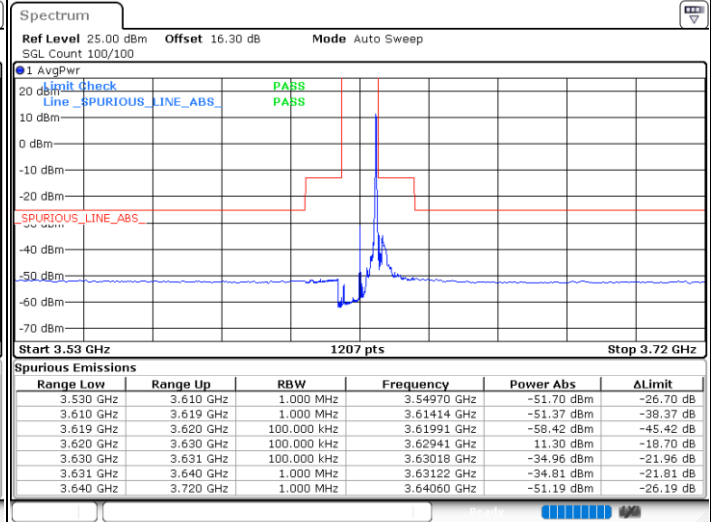

LTE Band 48 / 10MHz

256QAM

MiddleChannel / 1RB0

Middle Channel / 1RBmax

Date: 23.MAR.2021 17:16:29

Date: 23.MAR.2021 17:17:35

Middle Channel / FullIRB

N/A

Date: 23.MAR.2021 17:15:19

LTE Band 48 / 10MHz

256QAM

Highest Channel / 1RB0

Highest Channel / 1RBmax

Date: 23.MAR.2021 17:20:39

Date: 23.MAR.2021 17:21:48

Highest Channel / FullIRB