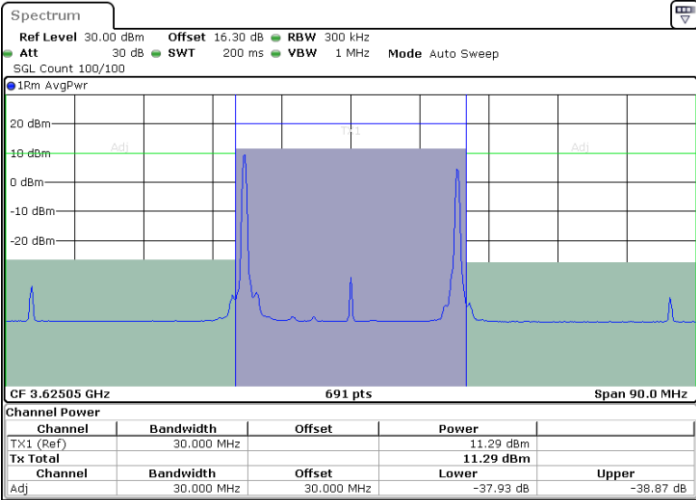

LTE Band 48C / 10MHz+20MHz

QPSK

Lowest Channel / 1RB0 and 1RB99

Lowest Channel / 1RB49 and 1RB0

Date: 24.MAR.2021 16:13:56

Date: 24.MAR.2021 16:14:37

Lowest Channel / FullIRB

N/A

Date: 24.MAR.2021 16:10:32

LTE Band 48C / 10MHz+20MHz

QPSK

Middle Channel / 1RB0 and 1RB9

Middle Channel / 1RB49 and 1RB0

Date: 24.MAR.2021 16:31:28

Date: 24.MAR.2021 16:32:08

Middle Channel / FullIRB

N/A

Date: 24.MAR.2021 16:28:04

LTE Band 48C / 10MHz+20MHz

QPSK

Highest Channel / 1RB0 and 1RB99

Highest Channel / 1RB49 and 1RB0

Highest Channel / FullIRB

N/A