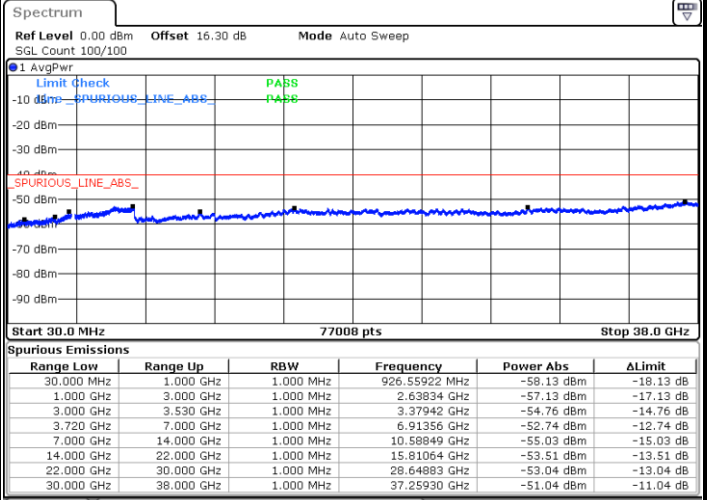

Conducted Spurious Emission

LTE Band 48 / 10MHz

Lowest Channel / QPSK

Middle Channel / QPSK

Date: 23.MAR.2021 13:46:55

Date: 23.MAR.2021 13:48:01

Highest Channel / QPSK

Date: 23.MAR.2021 13:49:07

LTE Band 48 / 15MHz

Lowest Channel / QPSK

Middle Channel / QPSK

Date: 23.MAR.2021 13:50:15

Date: 23.MAR.2021 13:51:21

Highest Channel / QPSK

Date: 23.MAR.2021 13:52:28

LTE Band 48 / 20MHz

Lowest Channel / QPSK

Middle Channel / QPSK

Date: 23.MAR.2021 13:53:36

Date: 23.MAR.2021 13:54:41

Highest Channel / QPSK

Date: 23.MAR.2021 13:55:48

Frequency Stability

Test Conditions		LTE Band 48 (QPSK) / Middle Channel	Limit
Temperature (°C)	Voltage (Volt)	BW 10MHz	Note 2.
		Deviation (ppm)	Result
50	Normal Voltage	0.0057	PASS
40	Normal Voltage	0.0010	
30	Normal Voltage	0.0045	
20(Ref.)	Normal Voltage	0.0000	
10	Normal Voltage	0.0001	
0	Normal Voltage	0.0043	
-10	Normal Voltage	0.0044	
-20	Normal Voltage	0.0053	
-30	Normal Voltage	0.0007	
20	Maximum Voltage	0.0012	
20	Normal Voltage	0.0000	
20	Battery End Point	0.0056	

Note:

- 1. Normal Voltage =12 V. ; Battery End Point (ACLRP) =11.6 V. ; Maximum Voltage =12.4 V.
- 2. The frequency fundamental emissions stay within the authorized frequency block.

LTE Band 48C

26dB Bandwidth