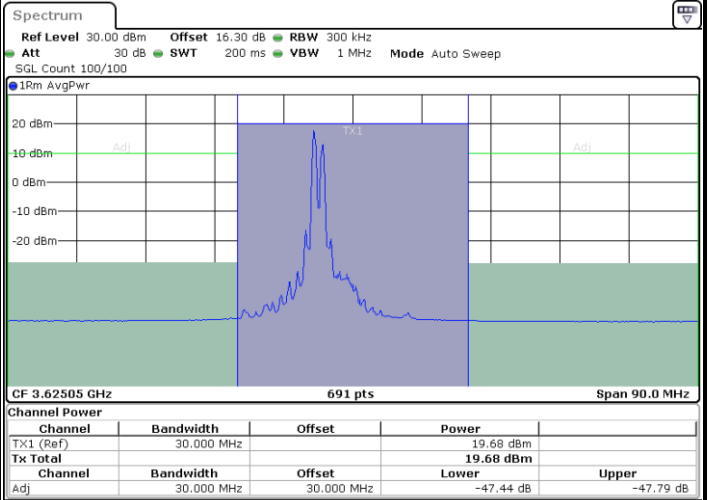

LTE Band 48C / 10MHz+20MHz

QPSK

Lowest Channel / 1RB0 and 1RB99

Lowest Channel / 1RB49 and 1RB0

Date: 24.MAR.2021 16:13:56

Date: 24.MAR.2021 16:14:37

Lowest Channel / FullIRB

N/A

Date: 24.MAR.2021 16:10:32

LTE Band 48C / 10MHz+20MHz

QPSK

Middle Channel / 1RB0 and 1RB9

Middle Channel / 1RB49 and 1RB0

Date: 24.MAR.2021 16:31:28

Date: 24.MAR.2021 16:32:08

Middle Channel / FullIRB

N/A

Date: 24.MAR.2021 16:28:04

LTE Band 48C / 10MHz+20MHz

QPSK

Highest Channel / 1RB0 and 1RB99

Highest Channel / 1RB49 and 1RB0

Highest Channel / FullIRB

N/A