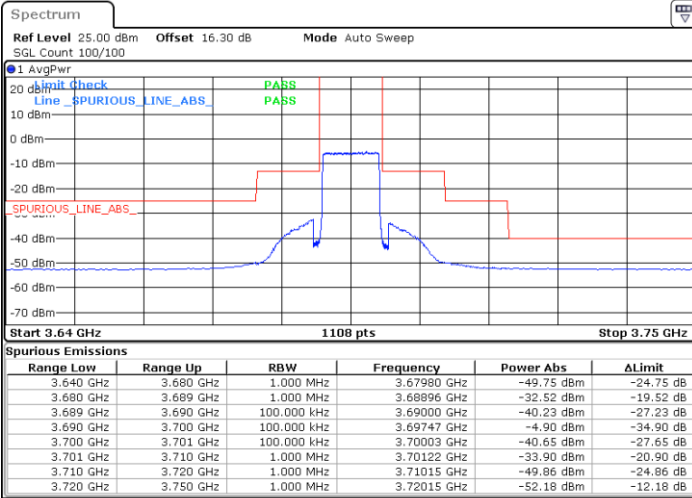

Highest Channel / FullIRB

N/A

Date: 23.MAR.2021 17:19:26