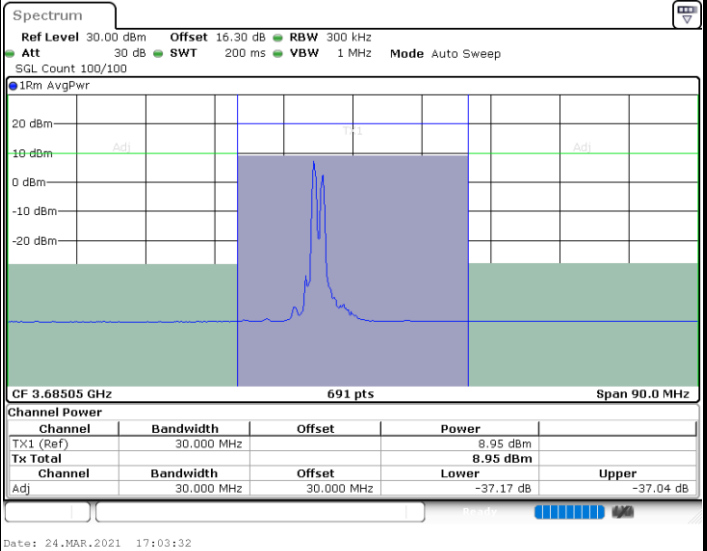

LTE Band 48C / 10MHz+20MHz

QPSK

Lowest Channel / 1RB0 and 1RB99

Lowest Channel / 1RB49 and 1RB0

Date: 24.MAR.2021 16:13:56

Date: 24.MAR.2021 16:14:37

Lowest Channel / FullIRB

N/A

Date: 24.MAR.2021 16:10:32

LTE Band 48C / 10MHz+20MHz

QPSK

Middle Channel / 1RB0 and 1RB9

Middle Channel / 1RB49 and 1RB0

Date: 24.MAR.2021 16:31:28

Date: 24.MAR.2021 16:32:08

Middle Channel / FullIRB

N/A

Date: 24.MAR.2021 16:28:04

LTE Band 48C / 10MHz+20MHz

QPSK

Highest Channel / 1RB0 and 1RB99

Highest Channel / 1RB49 and 1RB0

Highest Channel / FullIRB

N/A