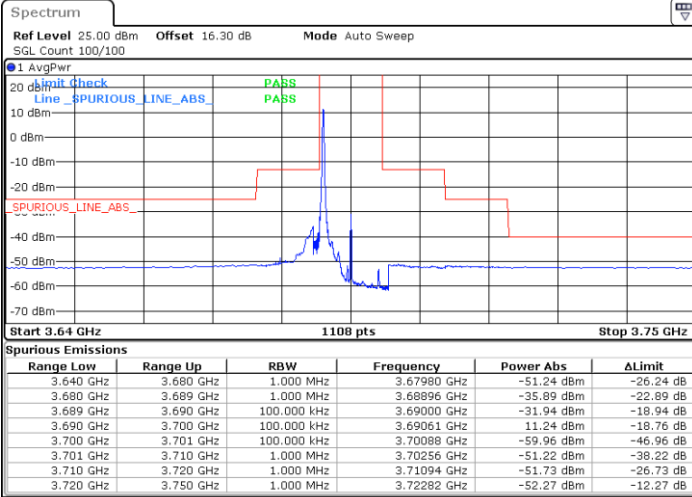

LTE Band 48 / 10MHz

256QAM

MiddleChannel / 1RB0

Middle Channel / 1RBmax

Date: 23.MAR.2021 17:16:29

Date: 23.MAR.2021 17:17:35

Middle Channel / FullIRB

N/A

Date: 23.MAR.2021 17:15:19

LTE Band 48 / 10MHz

256QAM

Highest Channel / 1RB0

Highest Channel / 1RBmax

Date: 23.MAR.2021 17:20:39

Date: 23.MAR.2021 17:21:48

Highest Channel / FullIRB

N/A

Date: 23.MAR.2021 17:19:26

LTE Band 48 / 15MHz

256QAM

Lowest Channel / 1RB0

Lowest Channel / 1RBmax

Date: 23.MAR.2021 17:33:31

Date: 23.MAR.2021 17:34:34

Lowest Channel / FullIRB

N/A

Date: 23.MAR.2021 17:32:29

LTE Band 48 / 15MHz

256QAM

Middle Channel / 1RB0

Middle Channel / 1RBmax

Date: 23.MAR.2021 17:30:10