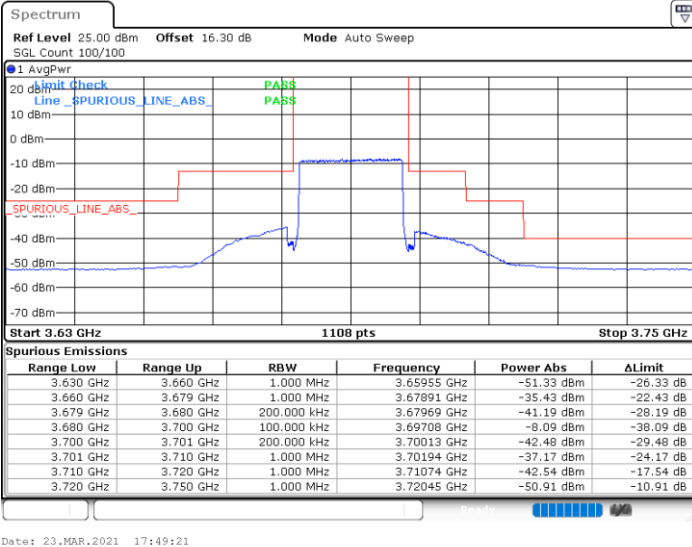

Middle Channel / 1RB0

Middle Channel / 1RBmax

Date: 23.MAR.2021 17:41:36

Date: 23.MAR.2021 17:42:39

Middle Channel / FullIRB

N/A

Date: 23.MAR.2021 17:40:32

LTE Band 48 / 20MHz

256QAM

Highest Channel / 1RB0

Highest Channel / 1RBmax

Date: 23.MAR.2021 17:50:22

Date: 23.MAR.2021 17:51:46

Highest Channel / FullIRB

N/A

Date: 23.MAR.2021 17:49:21

Conducted Spurious Emission

LTE Band 48 / 10MHz

Lowest Channel / QPSK

Middle Channel / QPSK

Date: 23.MAR.2021 13:46:55

Date: 23.MAR.2021 13:48:01

Highest Channel / QPSK

Date: 23.MAR.2021 13:49:07