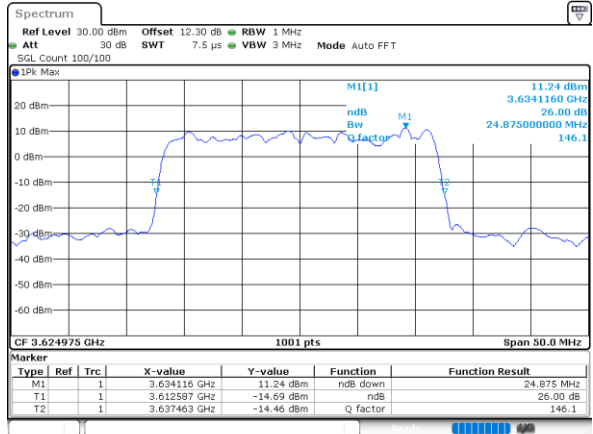

Middle Channel / 20MHz+15MHz

Date: 25.MAR.2021 13:52:00

LTE Band 48C

64QAM

Middle Channel / 20MHz+20MHz

N/A

LTE Band 48C

256QAM

Middle Channel / 5MHz+20MHz

Date: 24.MAR.2021 14:27:58

Middle Channel / 10MHz+20MHz

Date: 24.MAR.2021 16:48:54

Middle Channel / 15MHz+20MHz

Date: 25.MAR.2021 11:14:50

Middle Channel / 20MHz+5MHz

Date: 24.MAR.2021 15:11:05

Middle Channel / 20MHz+10MHz

Date: 25.MAR.2021 10:16:31

Middle Channel / 20MHz+15MHz

Date: 25.MAR.2021 13:53:29

LTE Band 48C

256QAM

Middle Channel / 20MHz+20MHz

N/A