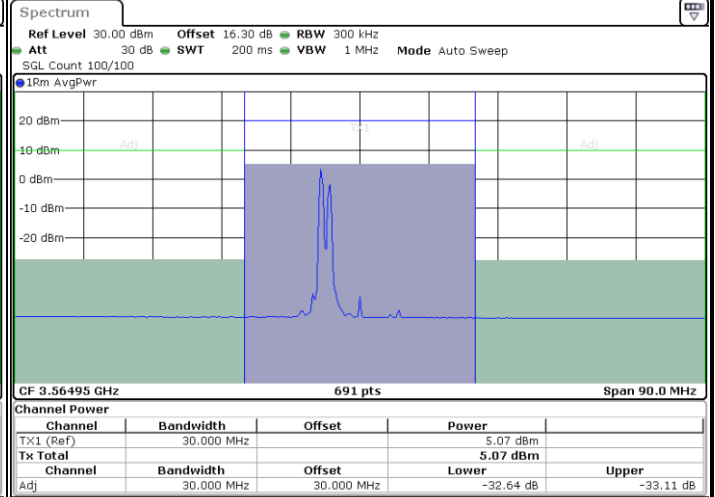

N/A

Date: 24.MAR.2021 13:50:21

LTE Band 48C / 5MHz+20MHz

QPSK

Highest Channel / 1RB0 and 1RB99

Highest Channel / 1RB24 and 1RB0

Highest Channel / FullIRB

N/A

LTE Band 48C / 10MHz+20MHz

QPSK

Lowest Channel / 1RB0 and 1RB99

Lowest Channel / 1RB49 and 1RB0

Date: 24.MAR.2021 16:13:56

Date: 24.MAR.2021 16:14:37

Lowest Channel / FullIRB

N/A

Date: 24.MAR.2021 16:10:32

LTE Band 48C / 10MHz+20MHz

QPSK

Middle Channel / 1RB0 and 1RB9

Middle Channel / 1RB49 and 1RB0

Date: 24.MAR.2021 16:31:28

Date: 24.MAR.2021 16:32:08

Middle Channel / FullIRB