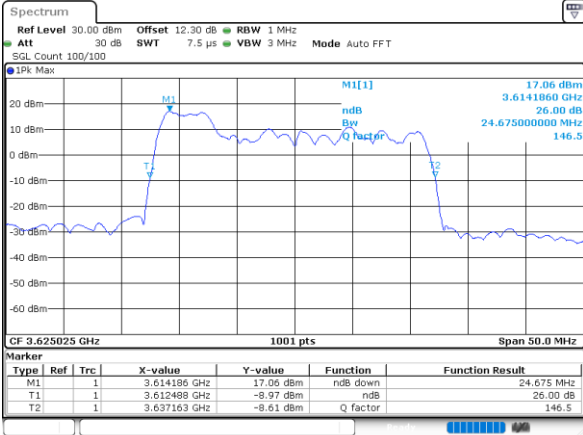

LTE Band 48C

QPSK

Middle Channel / 5MHz+20MHz

Date: 24.MAR.2021 14:25:51