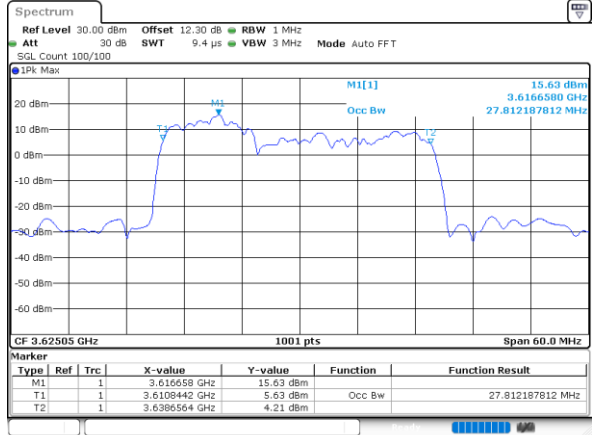

Middle Channel / 20MHz+5MHz

Date: 24.MAR.2021 15:08:52

Middle Channel / 20MHz+10MHz

Date: 25.MAR.2021 10:13:55

Middle Channel / 20MHz+15MHz

Date: 25.MAR.2021 13:50:53

LTE Band 48C

QPSK

Middle Channel / 20MHz+20MHz

N/A

LTE Band 48C

16QAM

Middle Channel / 5MHz+20MHz

Date: 24.MAR.2021 14:24:00

Middle Channel / 10MHz+20MHz

Date: 24.MAR.2021 16:47:03

Middle Channel / 15MHz+20MHz

Date: 25.MAR.2021 11:12:59

Middle Channel / 20MHz+5MHz

Date: 24.MAR.2021 15:09:14

Middle Channel / 20MHz+10MHz

Date: 25.MAR.2021 10:14:18

Middle Channel / 20MHz+15MHz

Date: 25.MAR.2021 13:51:16