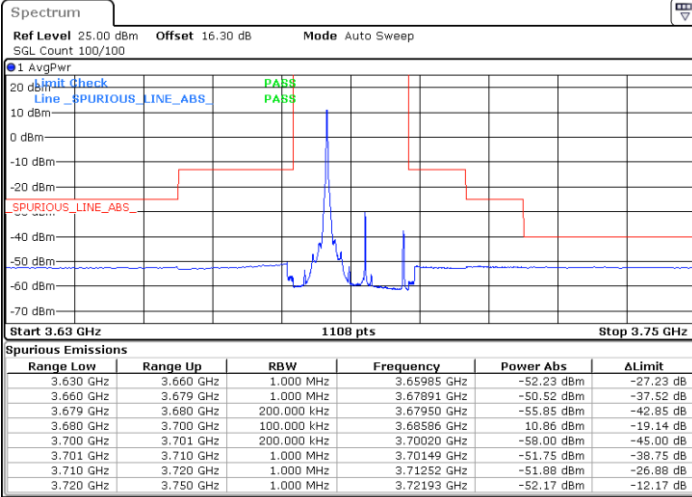

Lowest Channel / FullIRB

N/A

Date: 23.MAR.2021 17:32:29

LTE Band 48 / 15MHz

256QAM

Middle Channel / 1RB0

Middle Channel / 1RBmax

Date: 23.MAR.2021 17:30:10

Date: 23.MAR.2021 17:31:13

Middle Channel / FullIRB

N/A

Date: 23.MAR.2021 17:28:58

LTE Band 48 / 15MHz

256QAM

Highest Channel / 1RB0

Highest Channel / 1RBmax

Date: 23.MAR.2021 17:37:08

Date: 23.MAR.2021 17:38:13

Highest Channel / FullIRB

N/A

Date: 23.MAR.2021 17:36:00

LTE Band 48 / 20MHz

256QAM

Lowest Channel / 1RB0