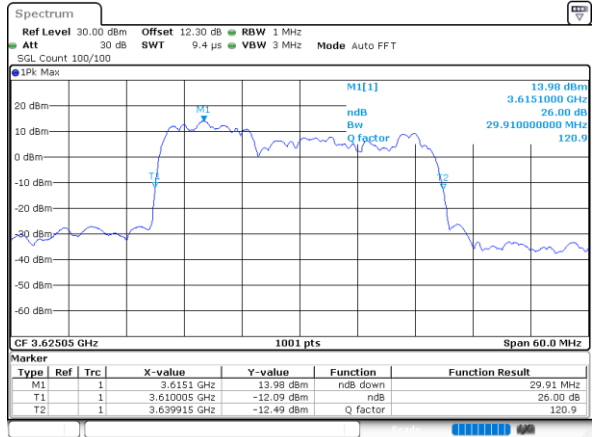

LTE Band 48C

16QAM

Middle Channel / 20MHz+20MHz

N/A

LTE Band 48C

64QAM

Middle Channel / 5MHz+20MHz

Date: 24.MAR.2021 14:24:45

Middle Channel / 10MHz+20MHz

Date: 24.MAR.2021 16:47:47

Middle Channel / 15MHz+20MHz

Date: 25.MAR.2021 11:13:43

Middle Channel / 20MHz+5MHz

Date: 24.MAR.2021 15:09:58

Middle Channel / 20MHz+10MHz

Date: 25.MAR.2021 10:15:02