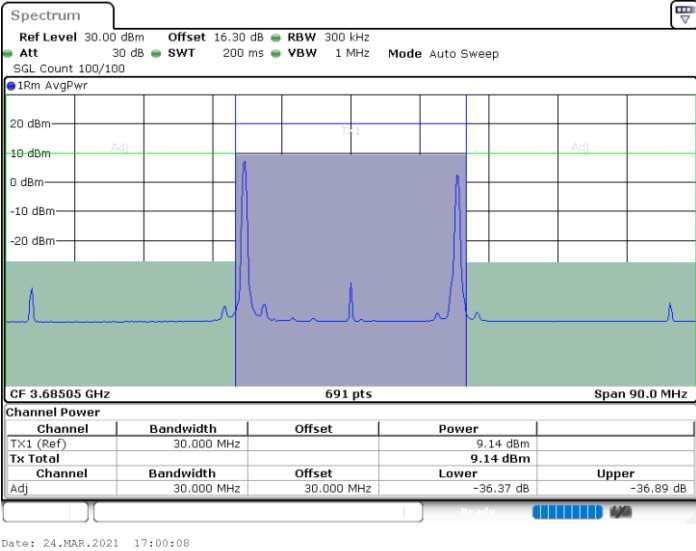

Date: 24.MAR.2021 16:10:32

LTE Band 48C / 10MHz+20MHz

QPSK

Middle Channel / 1RB0 and 1RB9

Middle Channel / 1RB49 and 1RB0

Date: 24.MAR.2021 16:31:28

Date: 24.MAR.2021 16:32:08

Middle Channel / FullIRB

N/A

Date: 24.MAR.2021 16:28:04

LTE Band 48C / 10MHz+20MHz

QPSK

Highest Channel / 1RB0 and 1RB99

Highest Channel / 1RB49 and 1RB0

Highest Channel / FullIRB

N/A